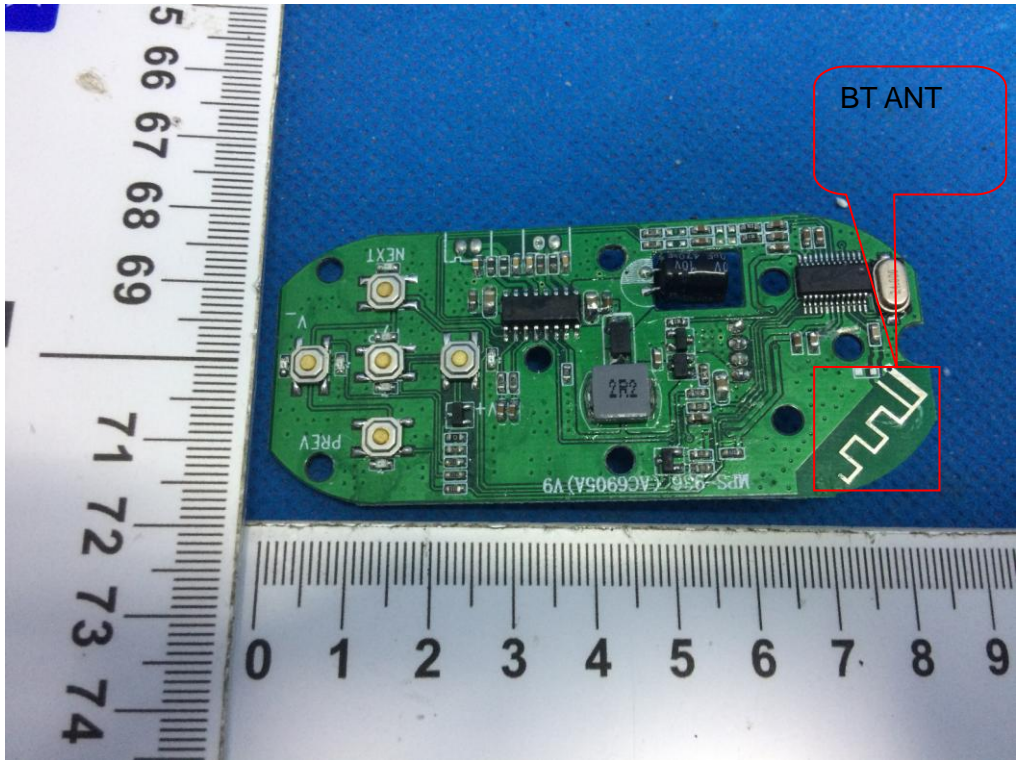

ATTACHMENT PHOTOGRAPHS OF EUT
PWR Sound (MPS-936)
Photo 1

Photo 2

Photo 3

Photo 4