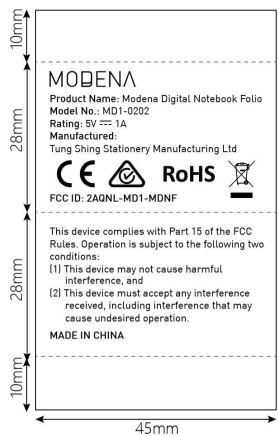

Rating label for writing pad
手寫板電流布嘜

Rating label for pen
電子筆電流不干胶