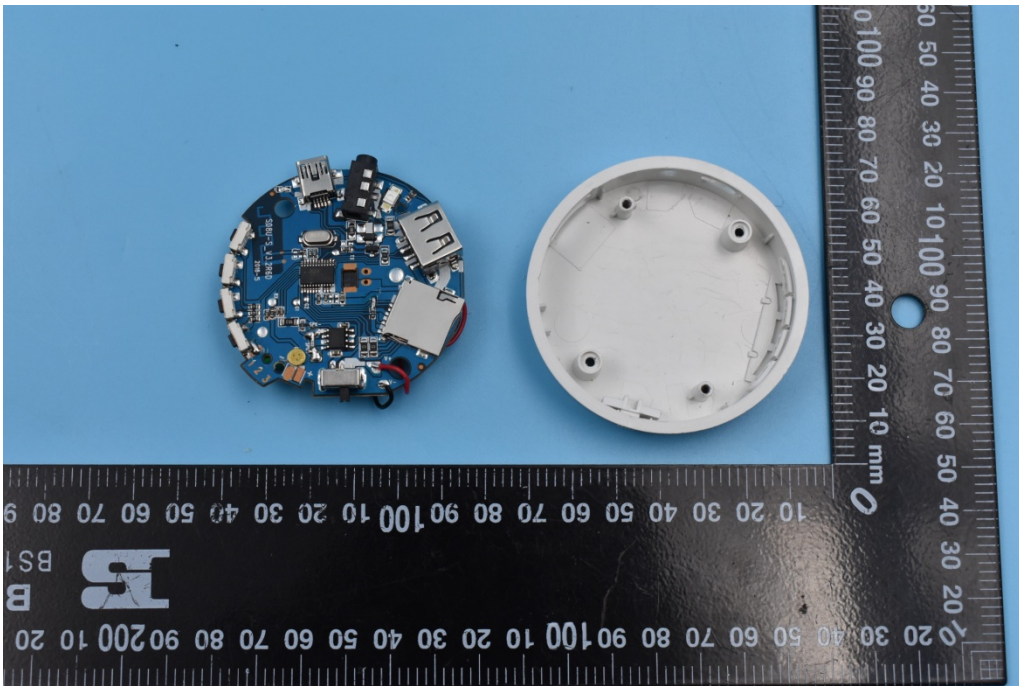

FCC ID: 2AQNE-BTA01

Internal Photos

1. EUT uncover view

2. Mainboard front view

3. Mainboard rear view

4. BT antenna view