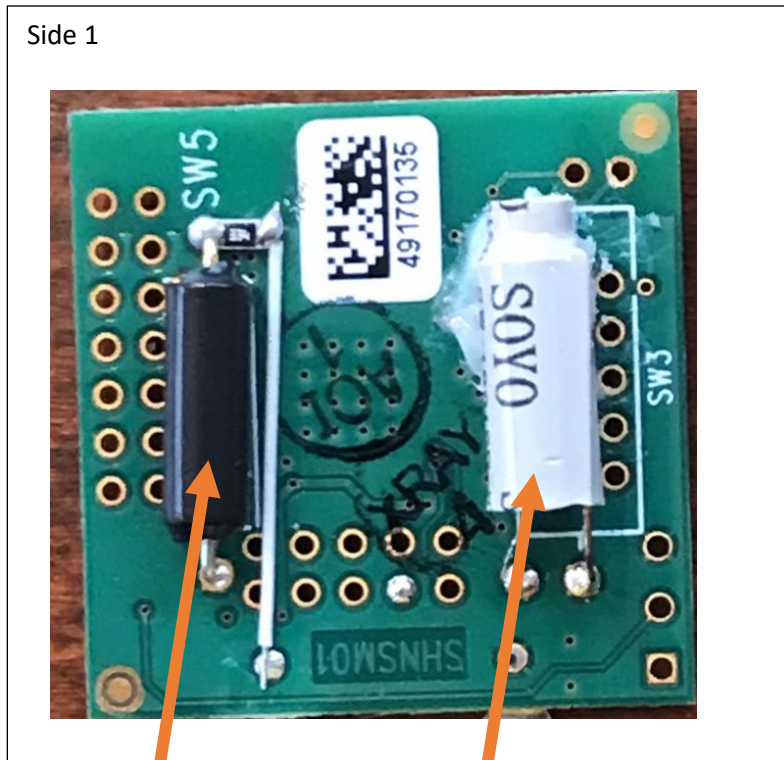

FCC : 2AQMMSHNSM01

IC: 24124-SHNSM01

Photograph of Swish-Hoop Net Sensor Module SHNSM01

TILT SENSOR

VIBRATION
SENSOR

AREA OF TRACE
ANTENNA

nRF51822