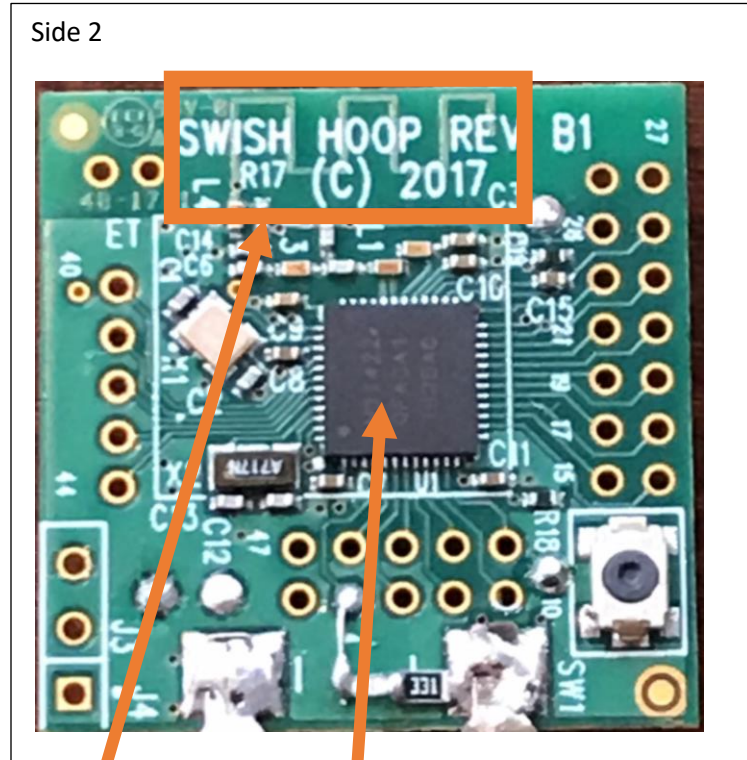

FCC : 2AQMMSHNSM01

IC: 24124-SHNSM01

Photograph of Swish-Hoop Net Sensor Module SHNSM01

TILT SENSOR

VIBRATION
SENSOR

AREA OF TRACE
ANTENNA

nRF51822