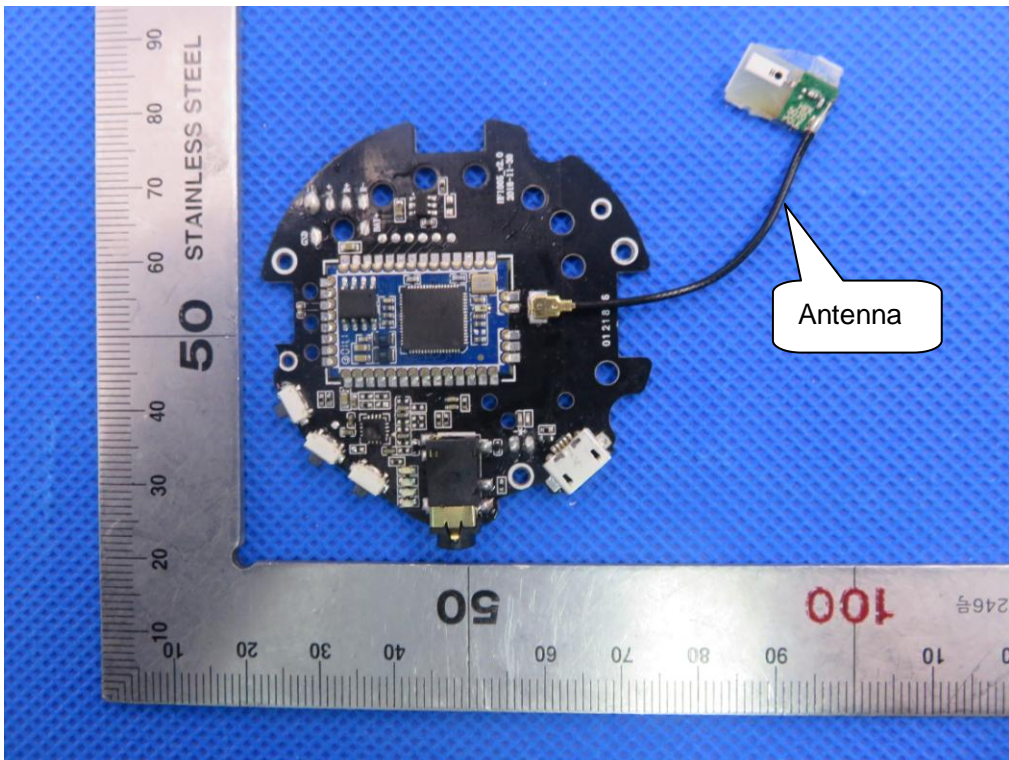

# Internal Photos

Test Model: Grado GW100

OPEN VIEW OF EUT

VIEW OF BATTERY

INTERNAL VIEW OF EUT-1

INTERNAL VIEW OF EUT-2

INTERNAL VIEW OF EUT-3