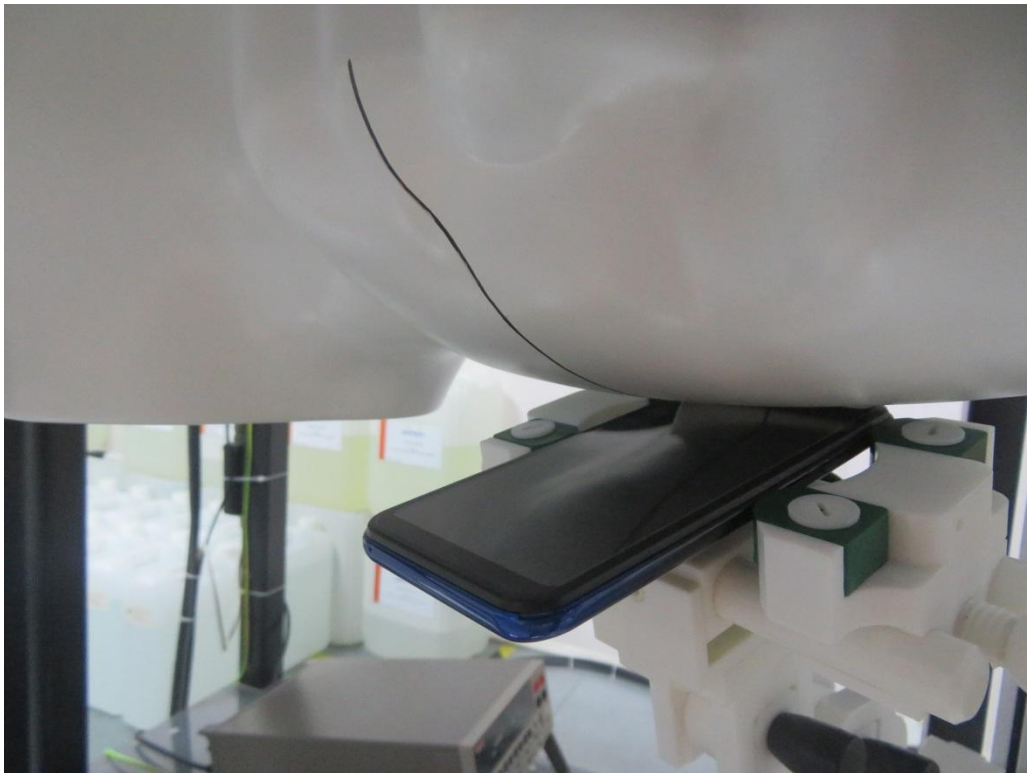

Test Setup Photos for SAR Testing

Head Setup Photo (Left Cheek)

Head Setup Photo (Left Tilt)

Head Setup Photo (Right Cheek)

Head Setup Photo (Right Tilt)

10mm body-worn Back Side Setup Photo (hotspot)

10mm body-worn Front Side Setup Photo (hotspot)

10mm body-worn Left Side Setup Photo (hotspot)

10mm body-worn Right Side Setup Photo (hotspot)

10mm body-worn Top Side Setup Photo (hotspot)

10mm body-worn Bottom Side Setup Photo (hotspot)