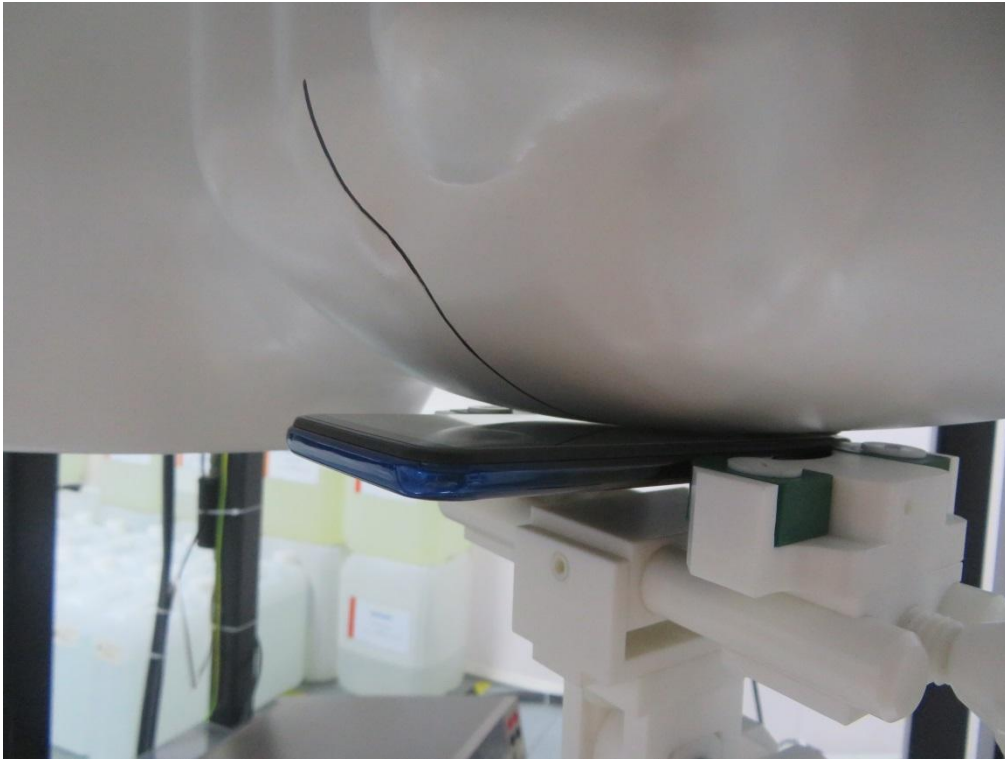

Test Setup Photos for SAR Testing

Head Setup Photo (Left Cheek)

Head Setup Photo (Left Tilt)

Head Setup Photo (Right Cheek)

Head Setup Photo (Right Tilt)

10mm body-worn Back Side Setup Photo (hotspot)

10mm body-worn Front Side Setup Photo (hotspot)

10mm body-worn Left Side Setup Photo (hotspot)

10mm body-worn Right Side Setup Photo (hotspot)

10mm body-worn Top Side Setup Photo (hotspot)

10mm body-worn Bottom Side Setup Photo (hotspot)