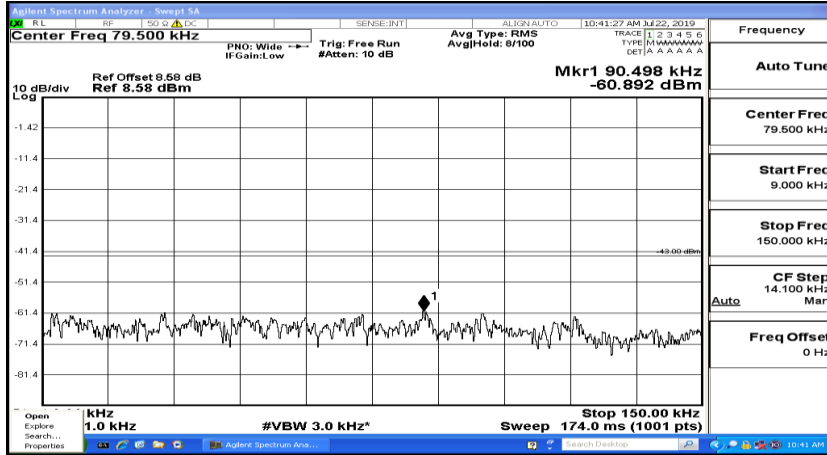

CSE Test Graph(s) (Channel Bandwidth: 10 MHz)_MCH_QPSK

CSE Test Graph(s) (Channel Bandwidth: 10 MHz)_HCH_QPSK

CSE Test Graph(s) (Channel Bandwidth: 10 MHz)_LCH_16QAM

CSE Test Graph(s) (Channel Bandwidth: 10 MHz)_MCH_16QAM

CSE Test Graph(s) (Channel Bandwidth: 10 MHz)_HCH_16QAM

CSE Test Graph(s) (Channel Bandwidth:15 MHz) LCH_QPSK

CSE Test Graph(s) (Channel Bandwidth:15 MHz)_MCH_QPSK

CSE Test Graph(s) (Channel Bandwidth:15 MHz)_HCH_QPSK