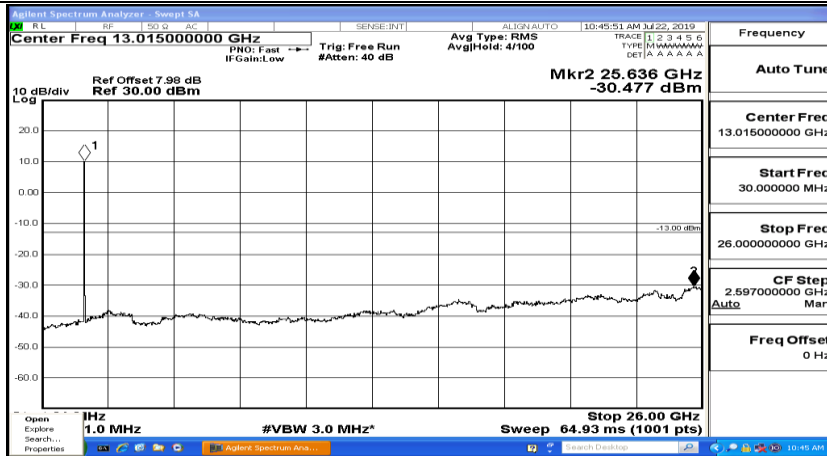

CSE Test Graph(s) (Channel Bandwidth: 10 MHz)_HCH_16QAM

CSE Test Graph(s) (Channel Bandwidth:15 MHz) LCH_QPSK

CSE Test Graph(s) (Channel Bandwidth:15 MHz)_MCH_QPSK

CSE Test Graph(s) (Channel Bandwidth:15 MHz)_HCH_QPSK

CSE Test Graph(s) (Channel Bandwidth:15 MHz)_LCH_16QAM

CSE Test Graph(s) (Channel Bandwidth:15 MHz)_MCH_16QAM

CSE Test Graph(s) (Channel Bandwidth:15 MHz)_HCH_16QAM

CSE Test Graph(s) (Channel Bandwidth:20 MHz) LCH_QPSK