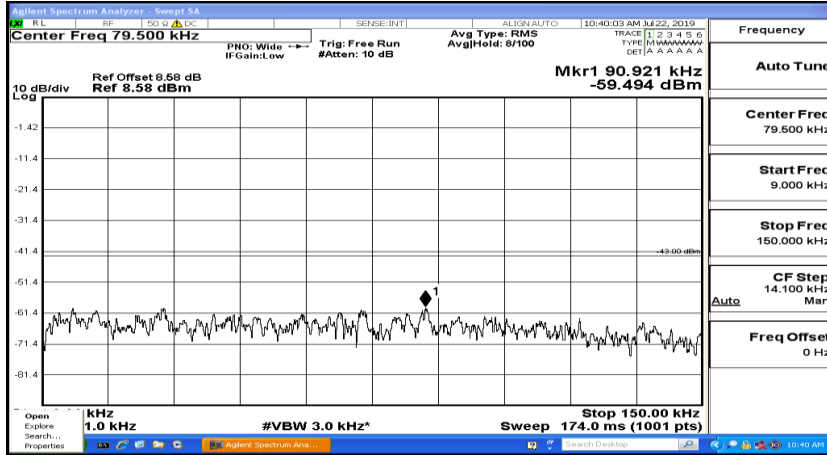

CSE Test Graph(s) (Channel Bandwidth: 5 MHz)_LCH_16QAM

CSE Test Graph(s) (Channel Bandwidth: 5 MHz)_MCH_16QAM

CSE Test Graph(s) (Channel Bandwidth: 5 MHz)_HCH_16QAM

CSE Test Graph(s) (Channel Bandwidth: 10 MHz) LCH_QPSK

CSE Test Graph(s) (Channel Bandwidth: 10 MHz)_MCH_QPSK

CSE Test Graph(s) (Channel Bandwidth: 10 MHz)_HCH_QPSK

CSE Test Graph(s) (Channel Bandwidth: 10 MHz)_LCH_16QAM

CSE Test Graph(s) (Channel Bandwidth: 10 MHz)_MCH_16QAM