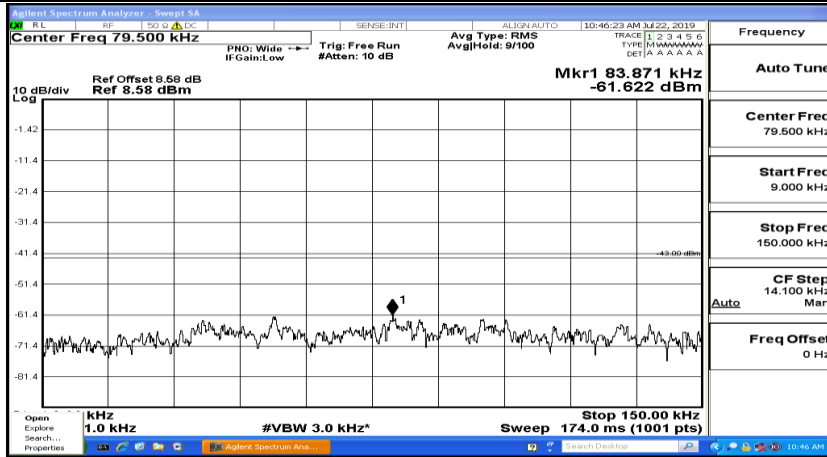

CSE Test Graph(s) (Channel Bandwidth: 10 MHz)_HCH_16QAM

CSE Test Graph(s) (Channel Bandwidth:15 MHz) LCH_QPSK

CSE Test Graph(s) (Channel Bandwidth:15 MHz)_MCH_QPSK

CSE Test Graph(s) (Channel Bandwidth:15 MHz)_HCH_QPSK

CSE Test Graph(s) (Channel Bandwidth:15 MHz)_LCH_16QAM

CSE Test Graph(s) (Channel Bandwidth:15 MHz)_MCH_16QAM

CSE Test Graph(s) (Channel Bandwidth:15 MHz)_HCH_16QAM

CSE Test Graph(s) (Channel Bandwidth:20 MHz) LCH_QPSK