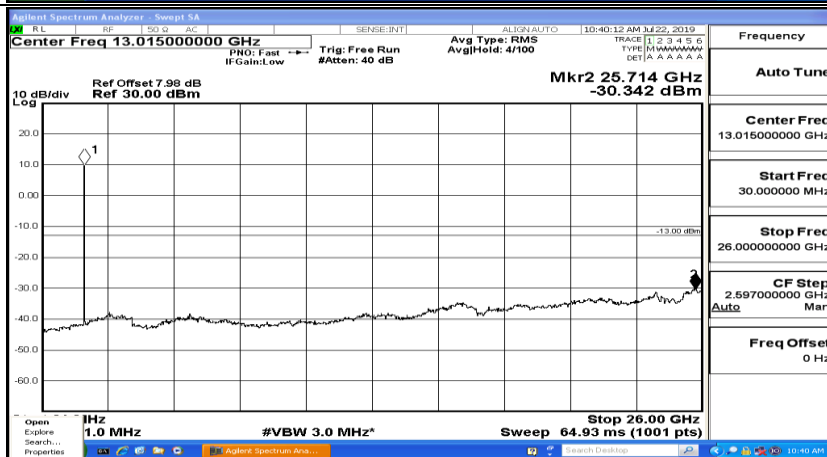

CSE Test Graph(s) (Channel Bandwidth: 5 MHz)_LCH_16QAM

CSE Test Graph(s) (Channel Bandwidth: 5 MHz)_MCH_16QAM

CSE Test Graph(s) (Channel Bandwidth: 5 MHz)_HCH_16QAM

CSE Test Graph(s) (Channel Bandwidth: 10 MHz) LCH_QPSK

CSE Test Graph(s) (Channel Bandwidth: 10 MHz)_MCH_QPSK

CSE Test Graph(s) (Channel Bandwidth: 10 MHz)_HCH_QPSK

CSE Test Graph(s) (Channel Bandwidth: 10 MHz)_LCH_16QAM

CSE Test Graph(s) (Channel Bandwidth: 10 MHz)_MCH_16QAM