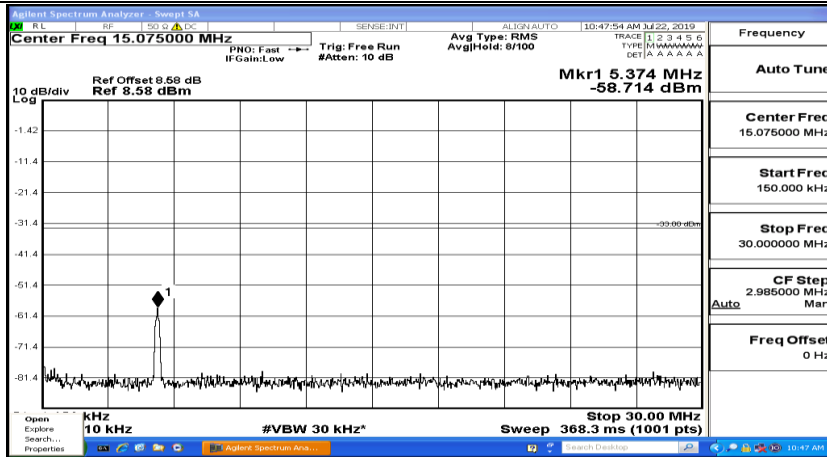

CSE Test Graph(s) (Channel Bandwidth:15 MHz)_LCH_16QAM

CSE Test Graph(s) (Channel Bandwidth:15 MHz)_MCH_16QAM

CSE Test Graph(s) (Channel Bandwidth:15 MHz)_HCH_16QAM

CSE Test Graph(s) (Channel Bandwidth:20 MHz) LCH_QPSK