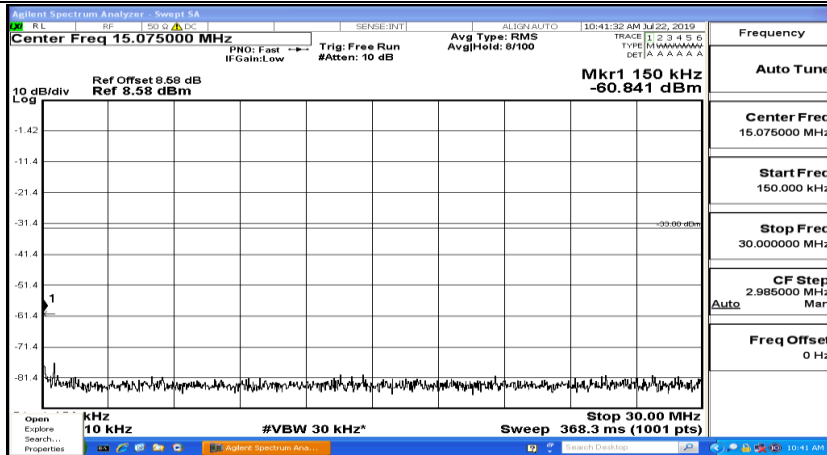

CSE Test Graph(s) (Channel Bandwidth: 10 MHz)_MCH_QPSK

CSE Test Graph(s) (Channel Bandwidth: 10 MHz)_HCH_QPSK

CSE Test Graph(s) (Channel Bandwidth: 10 MHz)_LCH_16QAM

CSE Test Graph(s) (Channel Bandwidth: 10 MHz)_MCH_16QAM

CSE Test Graph(s) (Channel Bandwidth: 10 MHz)_HCH_16QAM

CSE Test Graph(s) (Channel Bandwidth:15 MHz) LCH_QPSK

CSE Test Graph(s) (Channel Bandwidth:15 MHz)_MCH_QPSK

CSE Test Graph(s) (Channel Bandwidth:15 MHz)_HCH_QPSK