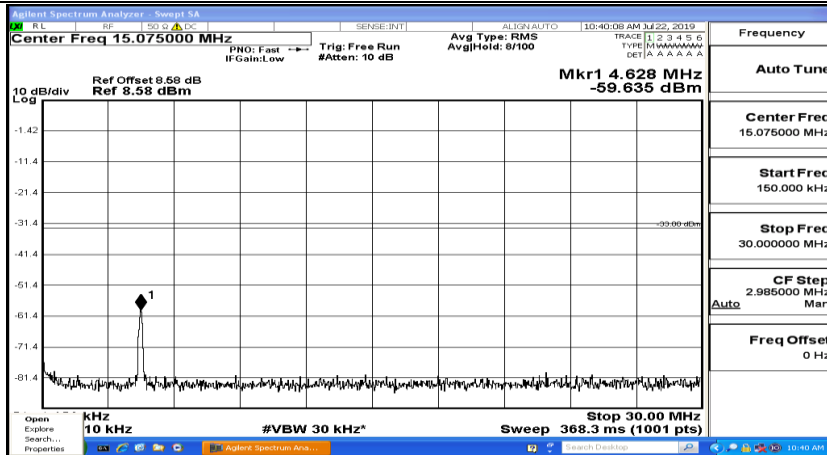

CSE Test Graph(s) (Channel Bandwidth: 5 MHz)_LCH_16QAM

CSE Test Graph(s) (Channel Bandwidth: 5 MHz)_MCH_16QAM

CSE Test Graph(s) (Channel Bandwidth: 5 MHz)_HCH_16QAM

CSE Test Graph(s) (Channel Bandwidth: 10 MHz) LCH_QPSK

CSE Test Graph(s) (Channel Bandwidth: 10 MHz)_MCH_QPSK

CSE Test Graph(s) (Channel Bandwidth: 10 MHz)_HCH_QPSK

CSE Test Graph(s) (Channel Bandwidth: 10 MHz)_LCH_16QAM

CSE Test Graph(s) (Channel Bandwidth: 10 MHz)_MCH_16QAM