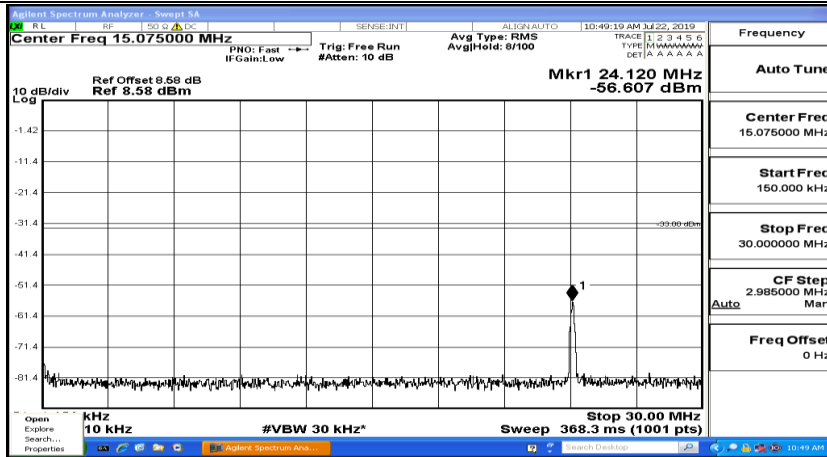

CSE Test Graph(s) (Channel Bandwidth:20 MHz)_MCH_QPSK