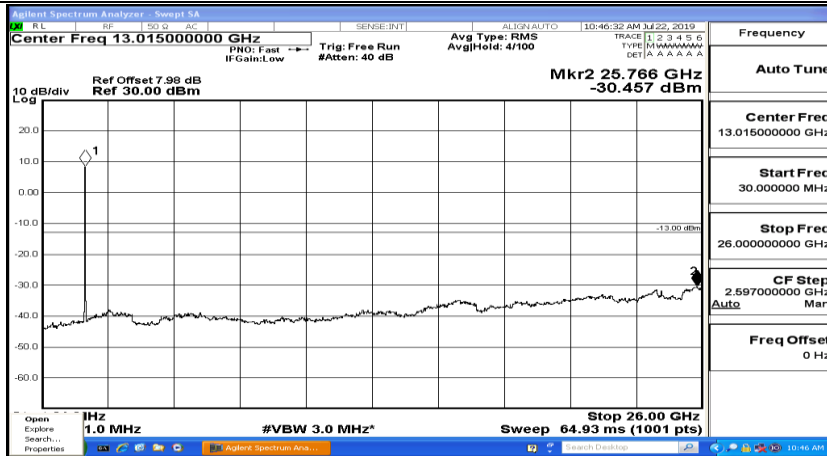

CSE Test Graph(s) (Channel Bandwidth: 10 MHz)_HCH_16QAM

CSE Test Graph(s) (Channel Bandwidth:15 MHz) LCH_QPSK

CSE Test Graph(s) (Channel Bandwidth:15 MHz)_MCH_QPSK

CSE Test Graph(s) (Channel Bandwidth:15 MHz)_HCH_QPSK

CSE Test Graph(s) (Channel Bandwidth:15 MHz)_LCH_16QAM

CSE Test Graph(s) (Channel Bandwidth:15 MHz)_MCH_16QAM

CSE Test Graph(s) (Channel Bandwidth:15 MHz)_HCH_16QAM

CSE Test Graph(s) (Channel Bandwidth:20 MHz) LCH_QPSK