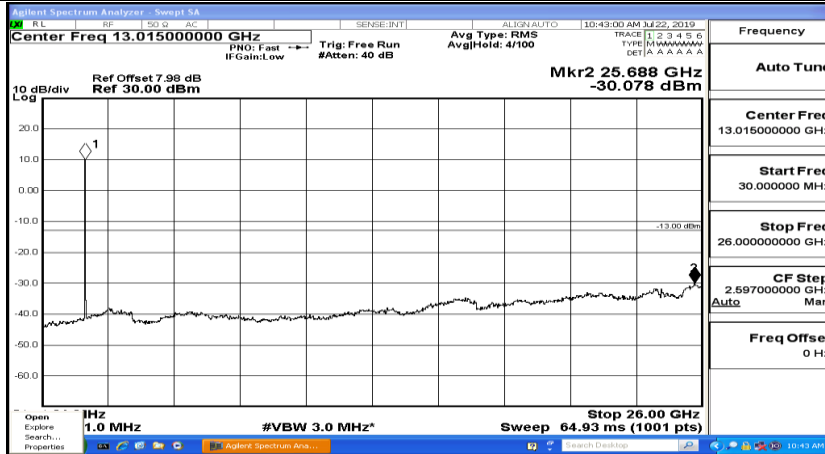

CSE Test Graph(s) (Channel Bandwidth: 10 MHz)_MCH_QPSK

CSE Test Graph(s) (Channel Bandwidth: 10 MHz)_HCH_QPSK

CSE Test Graph(s) (Channel Bandwidth: 10 MHz)_LCH_16QAM

CSE Test Graph(s) (Channel Bandwidth: 10 MHz)_MCH_16QAM

CSE Test Graph(s) (Channel Bandwidth: 10 MHz)_HCH_16QAM

CSE Test Graph(s) (Channel Bandwidth:15 MHz) LCH_QPSK

CSE Test Graph(s) (Channel Bandwidth:15 MHz)_MCH_QPSK

CSE Test Graph(s) (Channel Bandwidth:15 MHz)_HCH_QPSK