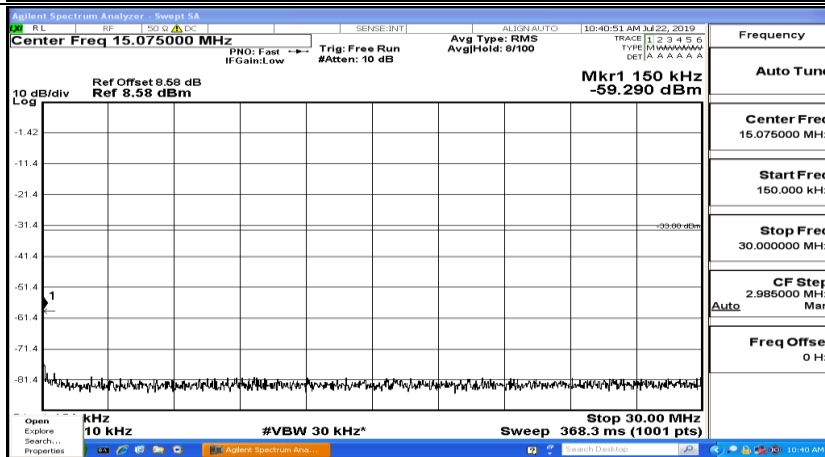

CSE Test Graph(s) (Channel Bandwidth: 5 MHz)_LCH_16QAM

CSE Test Graph(s) (Channel Bandwidth: 5 MHz)_MCH_16QAM

CSE Test Graph(s) (Channel Bandwidth: 5 MHz)_HCH_16QAM

CSE Test Graph(s) (Channel Bandwidth: 10 MHz) LCH_QPSK

CSE Test Graph(s) (Channel Bandwidth: 10 MHz)_MCH_QPSK

CSE Test Graph(s) (Channel Bandwidth: 10 MHz)_HCH_QPSK

CSE Test Graph(s) (Channel Bandwidth: 10 MHz)_LCH_16QAM

CSE Test Graph(s) (Channel Bandwidth: 10 MHz)_MCH_16QAM