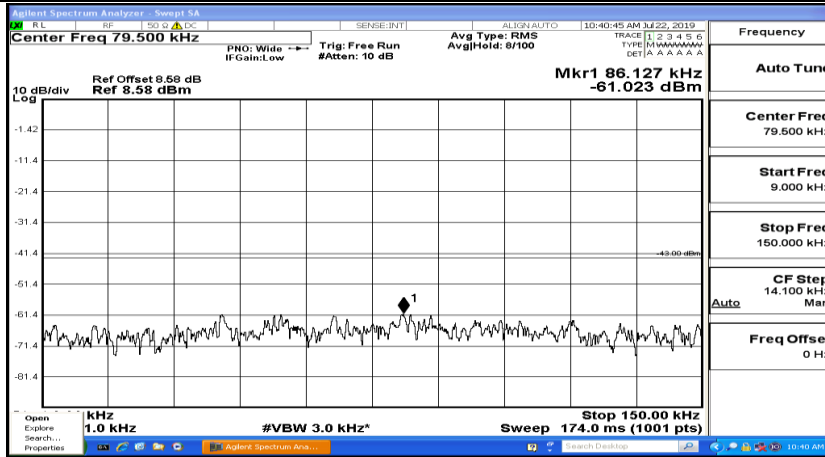

CSE Test Graph(s) (Channel Bandwidth: 5 MHz)_LCH_16QAM

CSE Test Graph(s) (Channel Bandwidth: 5 MHz)_MCH_16QAM

CSE Test Graph(s) (Channel Bandwidth: 5 MHz)_HCH_16QAM

CSE Test Graph(s) (Channel Bandwidth: 10 MHz) LCH_QPSK

CSE Test Graph(s) (Channel Bandwidth: 10 MHz)_MCH_QPSK

CSE Test Graph(s) (Channel Bandwidth: 10 MHz)_HCH_QPSK

CSE Test Graph(s) (Channel Bandwidth: 10 MHz)_LCH_16QAM

CSE Test Graph(s) (Channel Bandwidth: 10 MHz)_MCH_16QAM