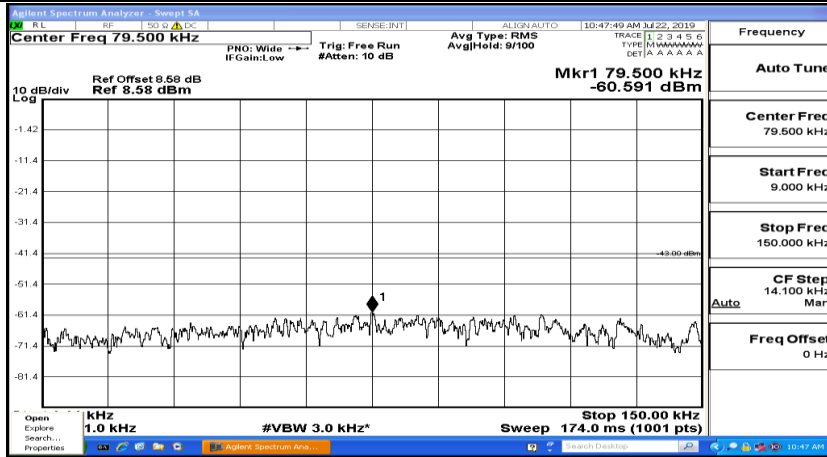

CSE Test Graph(s) (Channel Bandwidth:15 MHz)_LCH_16QAM

CSE Test Graph(s) (Channel Bandwidth:15 MHz)_MCH_16QAM

CSE Test Graph(s) (Channel Bandwidth:15 MHz)_HCH_16QAM

CSE Test Graph(s) (Channel Bandwidth:20 MHz) LCH_QPSK