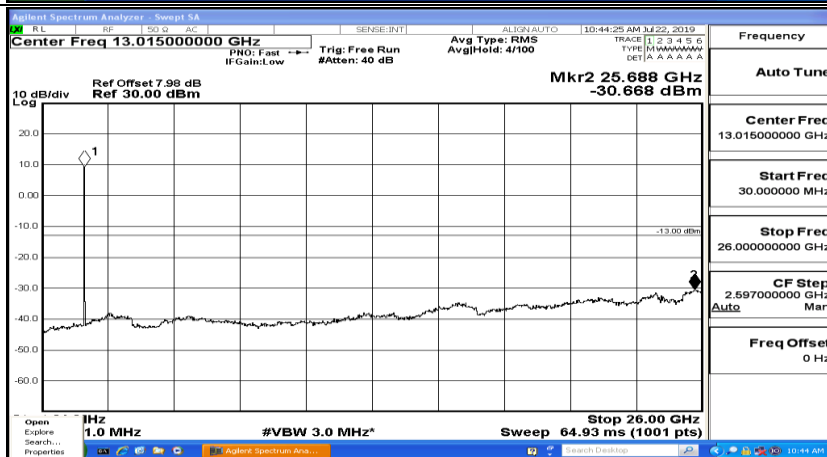

CSE Test Graph(s) (Channel Bandwidth: 10 MHz)_HCH_16QAM

CSE Test Graph(s) (Channel Bandwidth:15 MHz) LCH_QPSK

CSE Test Graph(s) (Channel Bandwidth:15 MHz)_MCH_QPSK

CSE Test Graph(s) (Channel Bandwidth:15 MHz)_HCH_QPSK

CSE Test Graph(s) (Channel Bandwidth:15 MHz)_LCH_16QAM

CSE Test Graph(s) (Channel Bandwidth:15 MHz)_MCH_16QAM

CSE Test Graph(s) (Channel Bandwidth:15 MHz)_HCH_16QAM

CSE Test Graph(s) (Channel Bandwidth:20 MHz) LCH_QPSK