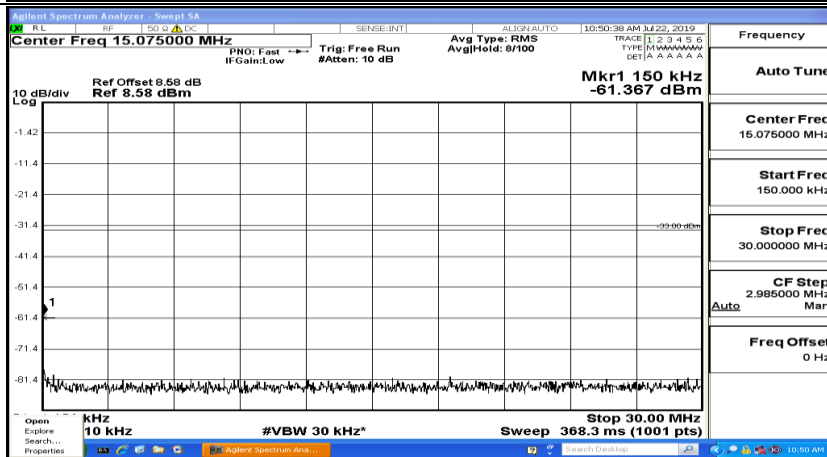

CSE Test Graph(s) (Channel Bandwidth:20 MHz)_HCH_QPSK