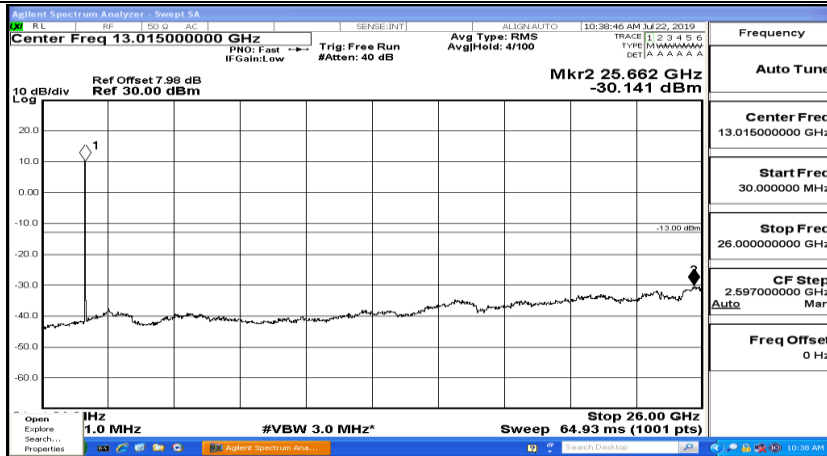

CSE Test Graph(s) (Channel Bandwidth: 5 MHz)_LCH_16QAM

CSE Test Graph(s) (Channel Bandwidth: 5 MHz)_MCH_16QAM

CSE Test Graph(s) (Channel Bandwidth: 5 MHz)_HCH_16QAM

CSE Test Graph(s) (Channel Bandwidth: 10 MHz) LCH_QPSK

CSE Test Graph(s) (Channel Bandwidth: 10 MHz)_MCH_QPSK

CSE Test Graph(s) (Channel Bandwidth: 10 MHz)_HCH_QPSK

CSE Test Graph(s) (Channel Bandwidth: 10 MHz)_LCH_16QAM

CSE Test Graph(s) (Channel Bandwidth: 10 MHz)_MCH_16QAM