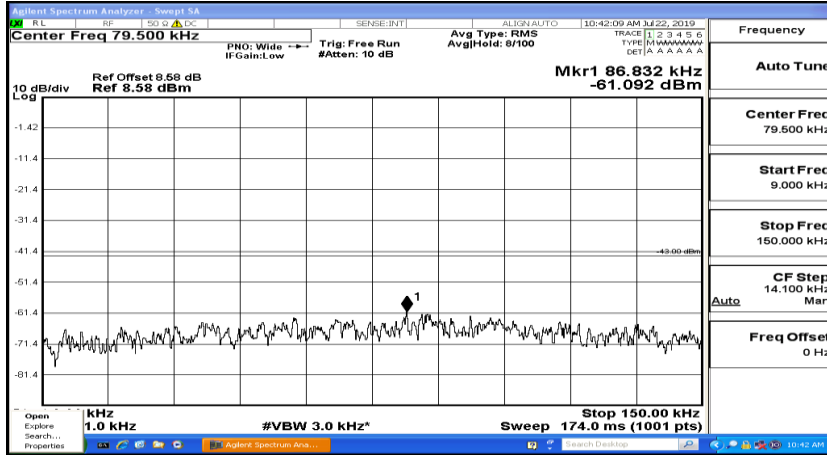

CSE Test Graph(s) (Channel Bandwidth: 5 MHz)_LCH_16QAM

CSE Test Graph(s) (Channel Bandwidth: 5 MHz)_MCH_16QAM

CSE Test Graph(s) (Channel Bandwidth: 5 MHz)_HCH_16QAM

CSE Test Graph(s) (Channel Bandwidth: 10 MHz) LCH_QPSK

CSE Test Graph(s) (Channel Bandwidth: 10 MHz)_MCH_QPSK

CSE Test Graph(s) (Channel Bandwidth: 10 MHz)_HCH_QPSK

CSE Test Graph(s) (Channel Bandwidth: 10 MHz)_LCH_16QAM

CSE Test Graph(s) (Channel Bandwidth: 10 MHz)_MCH_16QAM