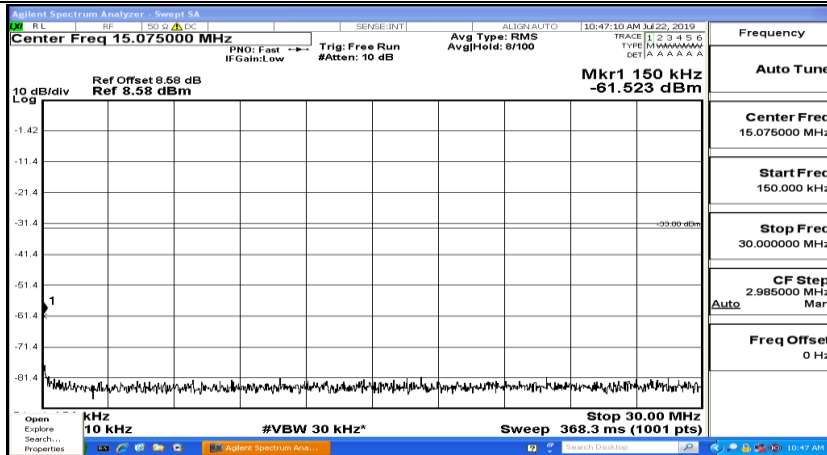

CSE Test Graph(s) (Channel Bandwidth: 10 MHz)_HCH_16QAM

CSE Test Graph(s) (Channel Bandwidth:15 MHz) LCH_QPSK

CSE Test Graph(s) (Channel Bandwidth:15 MHz)_MCH_QPSK

CSE Test Graph(s) (Channel Bandwidth:15 MHz)_HCH_QPSK

CSE Test Graph(s) (Channel Bandwidth:15 MHz)_LCH_16QAM

CSE Test Graph(s) (Channel Bandwidth:15 MHz)_MCH_16QAM

CSE Test Graph(s) (Channel Bandwidth:15 MHz)_HCH_16QAM

CSE Test Graph(s) (Channel Bandwidth:20 MHz) LCH_QPSK