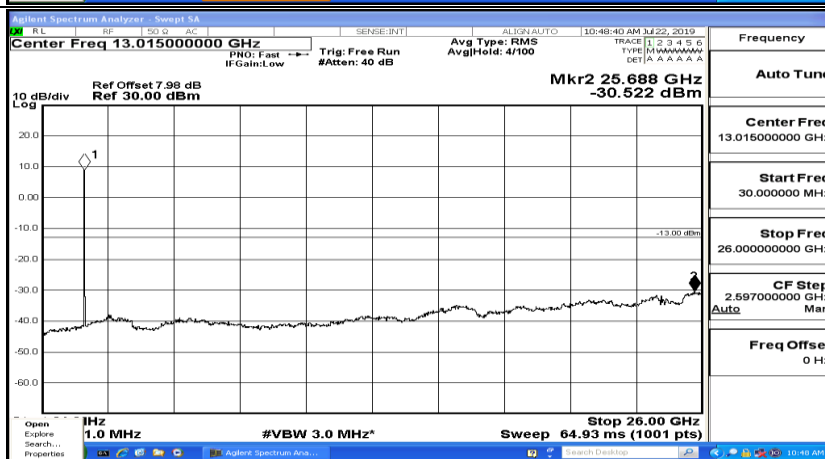

CSE Test Graph(s) (Channel Bandwidth:20 MHz)_LCH_16QAM