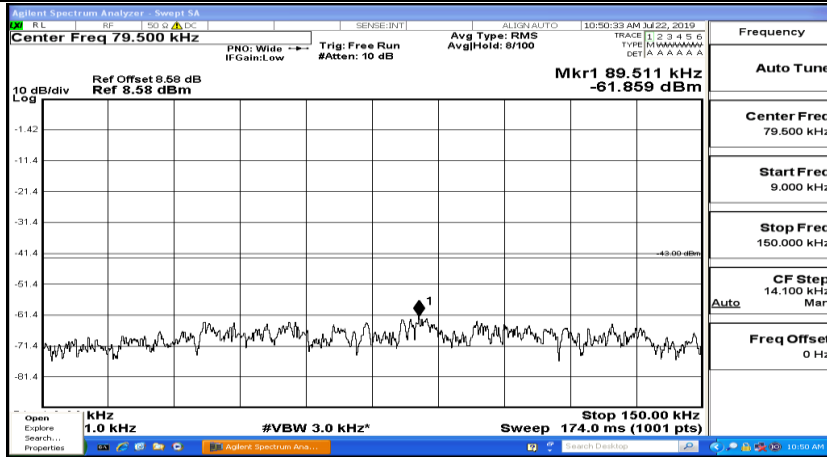

CSE Test Graph(s) (Channel Bandwidth:20 MHz)_HCH_QPSK