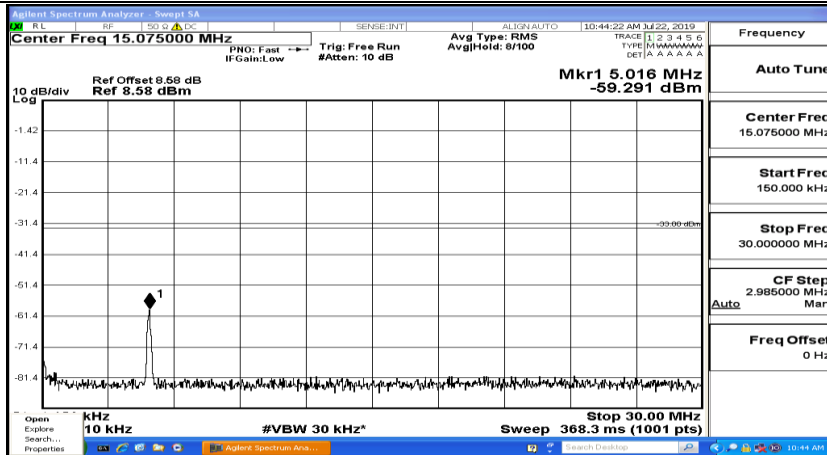

CSE Test Graph(s) (Channel Bandwidth: 10 MHz)_HCH_16QAM

CSE Test Graph(s) (Channel Bandwidth:15 MHz) LCH_QPSK

CSE Test Graph(s) (Channel Bandwidth:15 MHz)_MCH_QPSK

CSE Test Graph(s) (Channel Bandwidth:15 MHz)_HCH_QPSK

CSE Test Graph(s) (Channel Bandwidth:15 MHz)_LCH_16QAM

CSE Test Graph(s) (Channel Bandwidth:15 MHz)_MCH_16QAM

CSE Test Graph(s) (Channel Bandwidth:15 MHz)_HCH_16QAM

CSE Test Graph(s) (Channel Bandwidth:20 MHz) LCH_QPSK