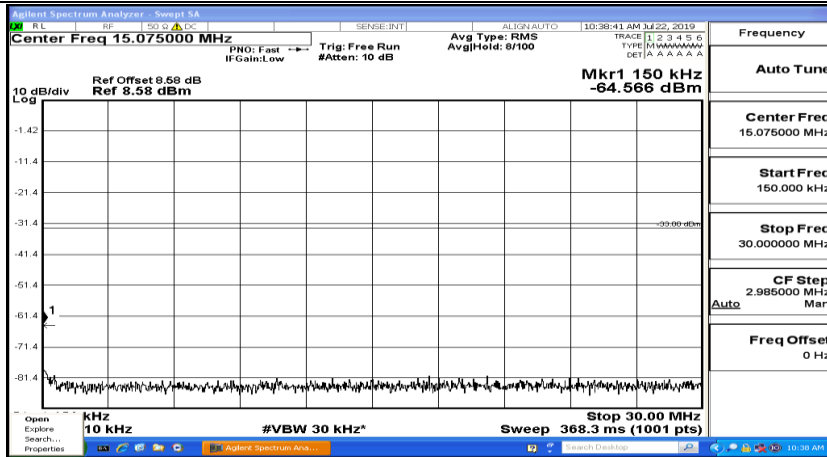

CSE Test Graph(s) (Channel Bandwidth: 5 MHz)_LCH_16QAM

CSE Test Graph(s) (Channel Bandwidth: 5 MHz)_MCH_16QAM

CSE Test Graph(s) (Channel Bandwidth: 5 MHz)_HCH_16QAM

CSE Test Graph(s) (Channel Bandwidth: 10 MHz) LCH_QPSK

CSE Test Graph(s) (Channel Bandwidth: 10 MHz)_MCH_QPSK

CSE Test Graph(s) (Channel Bandwidth: 10 MHz)_HCH_QPSK

CSE Test Graph(s) (Channel Bandwidth: 10 MHz)_LCH_16QAM

CSE Test Graph(s) (Channel Bandwidth: 10 MHz)_MCH_16QAM