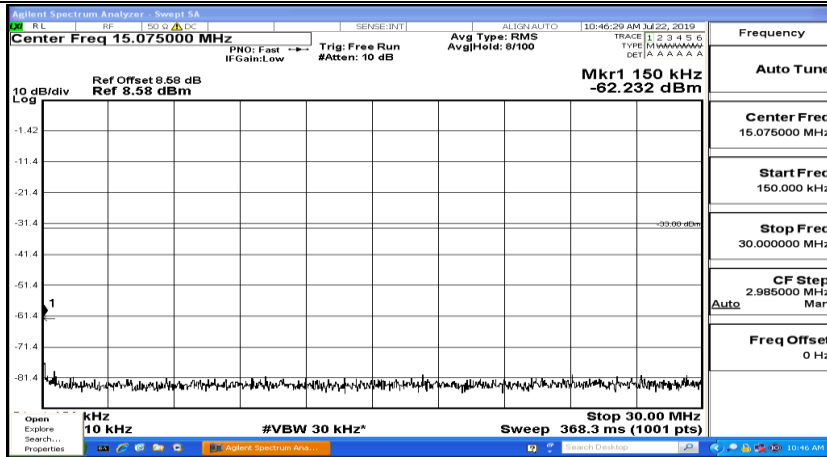

CSE Test Graph(s) (Channel Bandwidth: 10 MHz)_HCH_16QAM

CSE Test Graph(s) (Channel Bandwidth:15 MHz) LCH_QPSK

CSE Test Graph(s) (Channel Bandwidth:15 MHz)_MCH_QPSK

CSE Test Graph(s) (Channel Bandwidth:15 MHz)_HCH_QPSK

CSE Test Graph(s) (Channel Bandwidth:15 MHz)_LCH_16QAM

CSE Test Graph(s) (Channel Bandwidth:15 MHz)_MCH_16QAM

CSE Test Graph(s) (Channel Bandwidth:15 MHz)_HCH_16QAM

CSE Test Graph(s) (Channel Bandwidth:20 MHz) LCH_QPSK