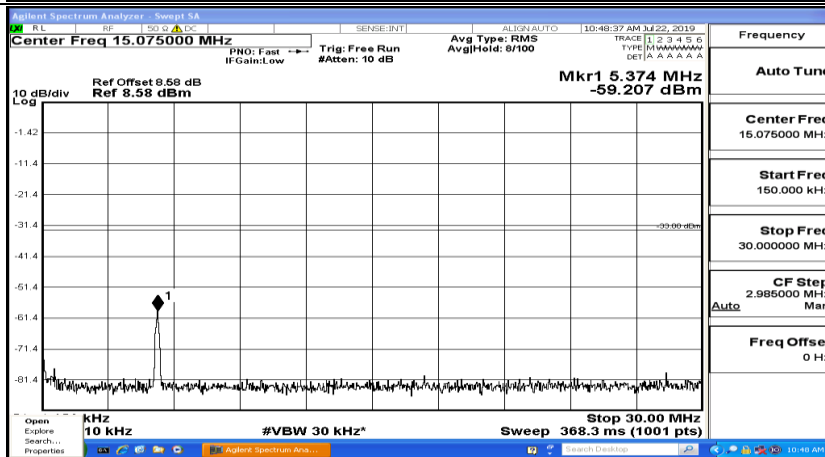

CSE Test Graph(s) (Channel Bandwidth:20 MHz)_LCH_16QAM