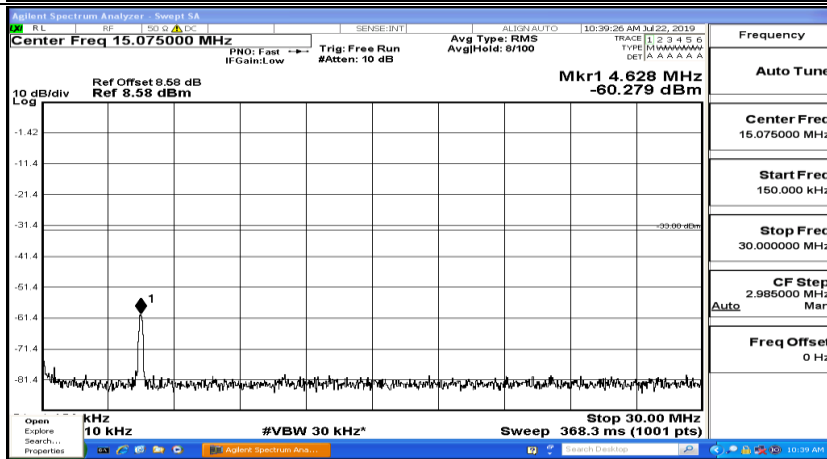

CSE Test Graph(s) (Channel Bandwidth: 5 MHz)_LCH_16QAM

CSE Test Graph(s) (Channel Bandwidth: 5 MHz)_MCH_16QAM

CSE Test Graph(s) (Channel Bandwidth: 5 MHz)_HCH_16QAM

CSE Test Graph(s) (Channel Bandwidth: 10 MHz) LCH_QPSK

CSE Test Graph(s) (Channel Bandwidth: 10 MHz)_MCH_QPSK

CSE Test Graph(s) (Channel Bandwidth: 10 MHz)_HCH_QPSK

CSE Test Graph(s) (Channel Bandwidth: 10 MHz)_LCH_16QAM

CSE Test Graph(s) (Channel Bandwidth: 10 MHz)_MCH_16QAM