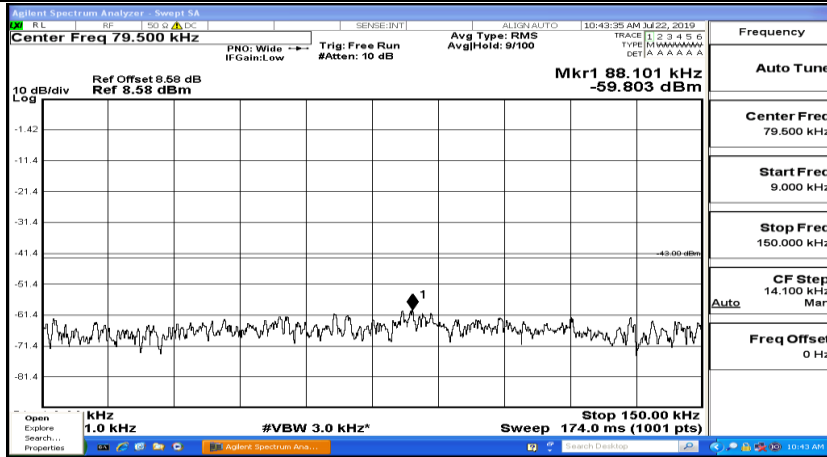

CSE Test Graph(s) (Channel Bandwidth:15 MHz) LCH_QPSK