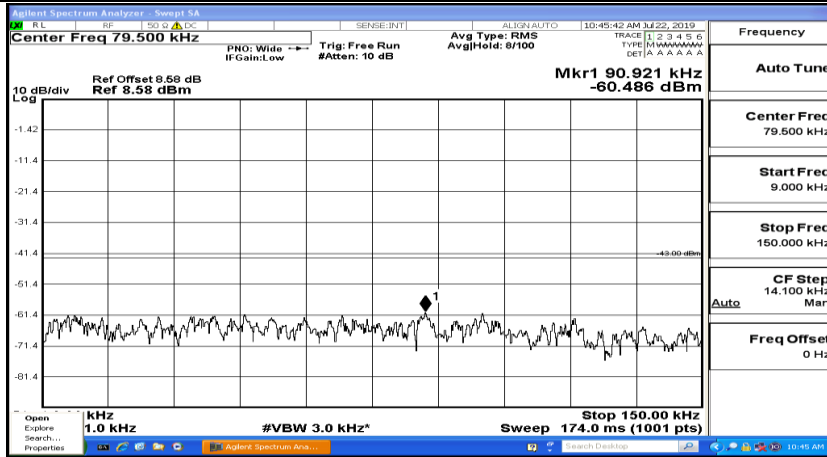

CSE Test Graph(s) (Channel Bandwidth:15 MHz)_MCH_16QAM