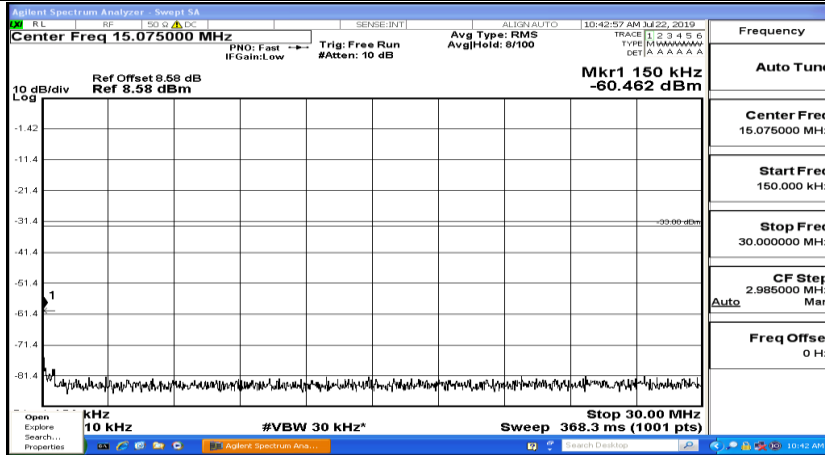

CSE Test Graph(s) (Channel Bandwidth: 10 MHz)_MCH_QPSK

CSE Test Graph(s) (Channel Bandwidth: 10 MHz)_HCH_QPSK

CSE Test Graph(s) (Channel Bandwidth: 10 MHz)_LCH_16QAM

CSE Test Graph(s) (Channel Bandwidth: 10 MHz)_MCH_16QAM

CSE Test Graph(s) (Channel Bandwidth: 10 MHz)_HCH_16QAM

CSE Test Graph(s) (Channel Bandwidth:15 MHz) LCH_QPSK

CSE Test Graph(s) (Channel Bandwidth:15 MHz)_MCH_QPSK

CSE Test Graph(s) (Channel Bandwidth:15 MHz)_HCH_QPSK