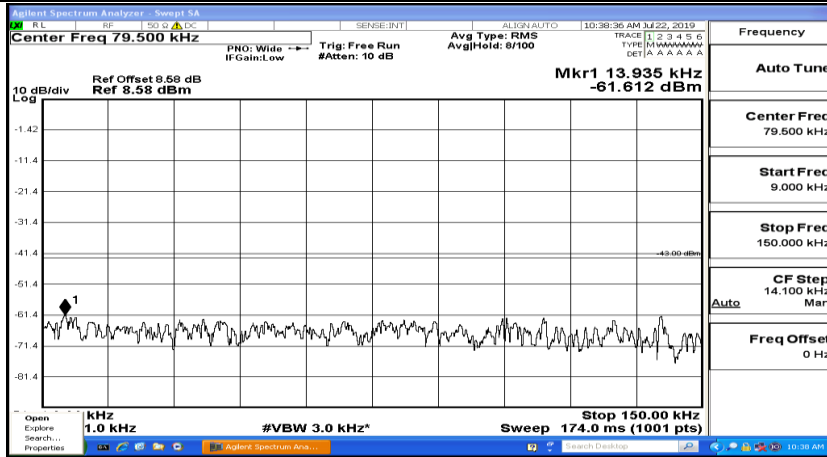

CSE Test Graph(s) (Channel Bandwidth: 5 MHz)_LCH_16QAM

CSE Test Graph(s) (Channel Bandwidth: 5 MHz)_MCH_16QAM

CSE Test Graph(s) (Channel Bandwidth: 5 MHz)_HCH_16QAM

CSE Test Graph(s) (Channel Bandwidth: 10 MHz) LCH_QPSK

CSE Test Graph(s) (Channel Bandwidth: 10 MHz)_MCH_QPSK

CSE Test Graph(s) (Channel Bandwidth: 10 MHz)_HCH_QPSK

CSE Test Graph(s) (Channel Bandwidth: 10 MHz)_LCH_16QAM

CSE Test Graph(s) (Channel Bandwidth: 10 MHz)_MCH_16QAM