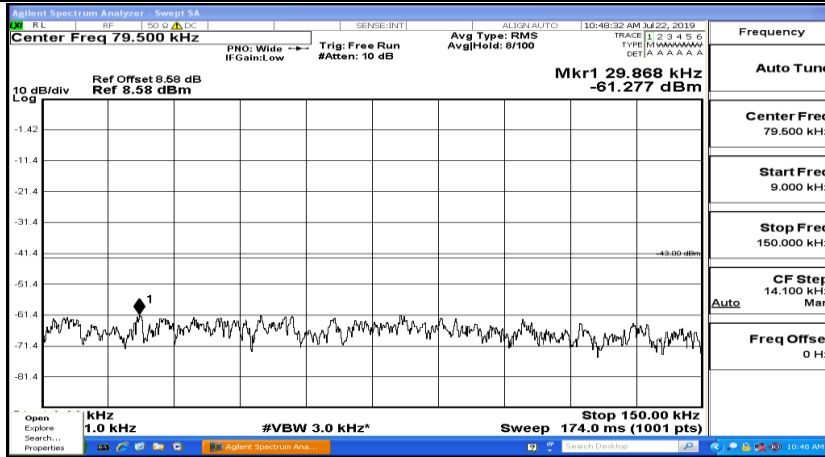

CSE Test Graph(s) (Channel Bandwidth:20 MHz)_LCH_16QAM