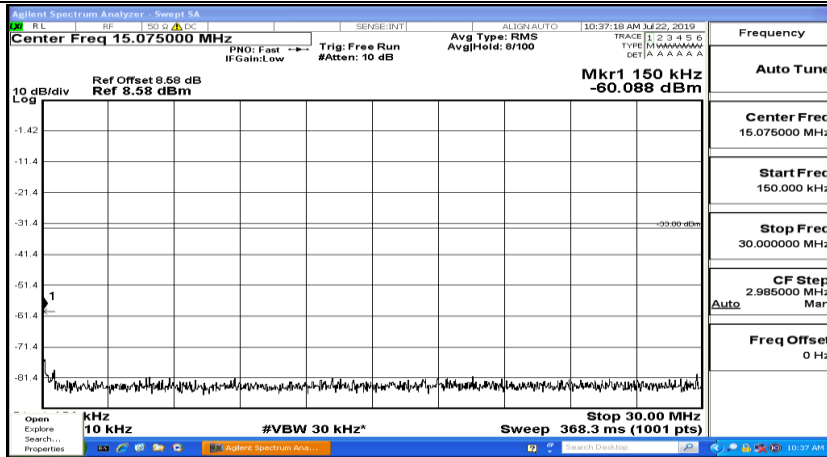

CSE Test Graph(s) (Channel Bandwidth: 5 MHz)_LCH_16QAM

CSE Test Graph(s) (Channel Bandwidth: 5 MHz)_MCH_16QAM

CSE Test Graph(s) (Channel Bandwidth: 5 MHz)_HCH_16QAM

CSE Test Graph(s) (Channel Bandwidth: 10 MHz) LCH_QPSK

CSE Test Graph(s) (Channel Bandwidth: 10 MHz)_MCH_QPSK

CSE Test Graph(s) (Channel Bandwidth: 10 MHz)_HCH_QPSK

CSE Test Graph(s) (Channel Bandwidth: 10 MHz)_LCH_16QAM

CSE Test Graph(s) (Channel Bandwidth: 10 MHz)_MCH_16QAM