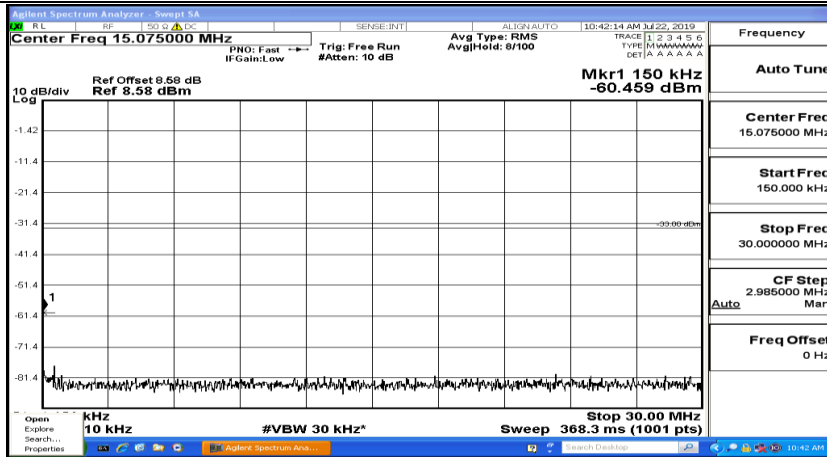

CSE Test Graph(s) (Channel Bandwidth: 5 MHz)_LCH_16QAM

CSE Test Graph(s) (Channel Bandwidth: 5 MHz)_MCH_16QAM

CSE Test Graph(s) (Channel Bandwidth: 5 MHz)_HCH_16QAM

CSE Test Graph(s) (Channel Bandwidth: 10 MHz) LCH_QPSK

CSE Test Graph(s) (Channel Bandwidth: 10 MHz)_MCH_QPSK

CSE Test Graph(s) (Channel Bandwidth: 10 MHz)_HCH_QPSK

CSE Test Graph(s) (Channel Bandwidth: 10 MHz)_LCH_16QAM

CSE Test Graph(s) (Channel Bandwidth: 10 MHz)_MCH_16QAM