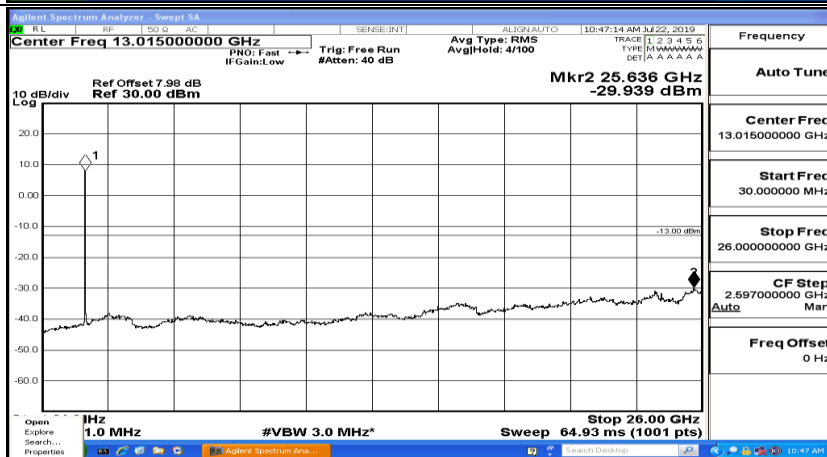

CSE Test Graph(s) (Channel Bandwidth: 10 MHz)_HCH_16QAM

CSE Test Graph(s) (Channel Bandwidth:15 MHz) LCH_QPSK

CSE Test Graph(s) (Channel Bandwidth:15 MHz)_MCH_QPSK

CSE Test Graph(s) (Channel Bandwidth:15 MHz)_HCH_QPSK

CSE Test Graph(s) (Channel Bandwidth:15 MHz)_LCH_16QAM

CSE Test Graph(s) (Channel Bandwidth:15 MHz)_MCH_16QAM

CSE Test Graph(s) (Channel Bandwidth:15 MHz)_HCH_16QAM

CSE Test Graph(s) (Channel Bandwidth:20 MHz) LCH_QPSK