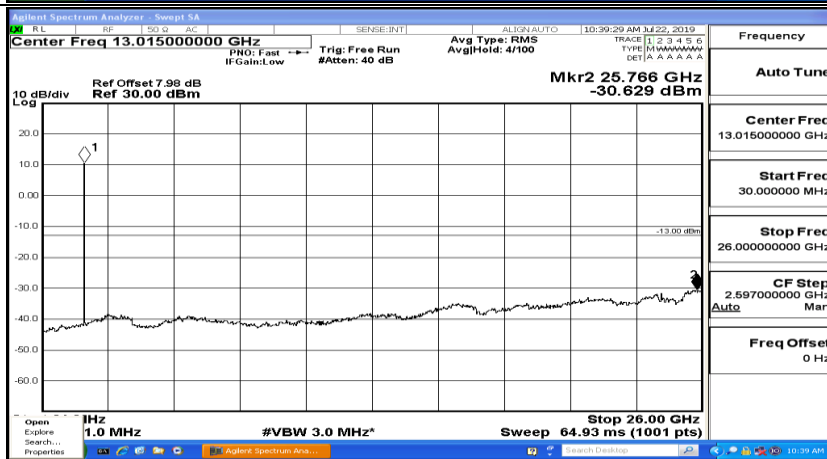

CSE Test Graph(s) (Channel Bandwidth: 5 MHz)_LCH_16QAM

CSE Test Graph(s) (Channel Bandwidth: 5 MHz)_MCH_16QAM

CSE Test Graph(s) (Channel Bandwidth: 5 MHz)_HCH_16QAM

CSE Test Graph(s) (Channel Bandwidth: 10 MHz) LCH_QPSK

CSE Test Graph(s) (Channel Bandwidth: 10 MHz)_MCH_QPSK

CSE Test Graph(s) (Channel Bandwidth: 10 MHz)_HCH_QPSK

CSE Test Graph(s) (Channel Bandwidth: 10 MHz)_LCH_16QAM

CSE Test Graph(s) (Channel Bandwidth: 10 MHz)_MCH_16QAM