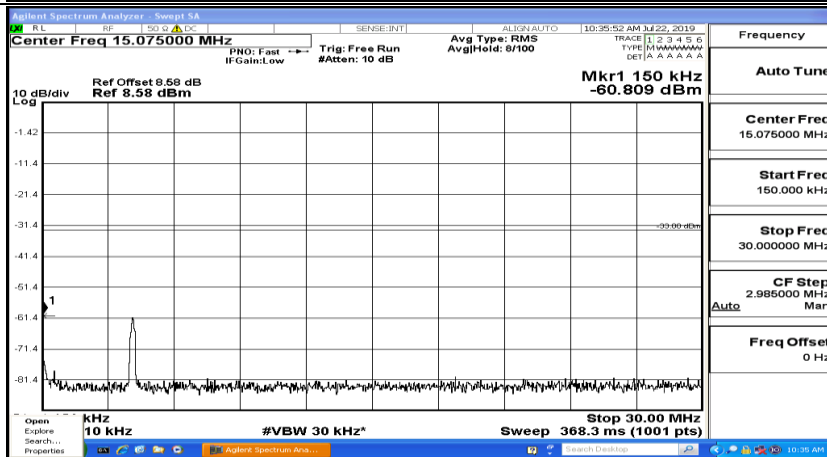

CSE Test Graph(s) (Channel Bandwidth: 5 MHz)_LCH_16QAM

CSE Test Graph(s) (Channel Bandwidth: 5 MHz)_MCH_16QAM

CSE Test Graph(s) (Channel Bandwidth: 5 MHz)_HCH_16QAM

CSE Test Graph(s) (Channel Bandwidth: 10 MHz) LCH_QPSK

CSE Test Graph(s) (Channel Bandwidth: 10 MHz)_MCH_QPSK

CSE Test Graph(s) (Channel Bandwidth: 10 MHz)_HCH_QPSK

CSE Test Graph(s) (Channel Bandwidth: 10 MHz)_LCH_16QAM

CSE Test Graph(s) (Channel Bandwidth: 10 MHz)_MCH_16QAM