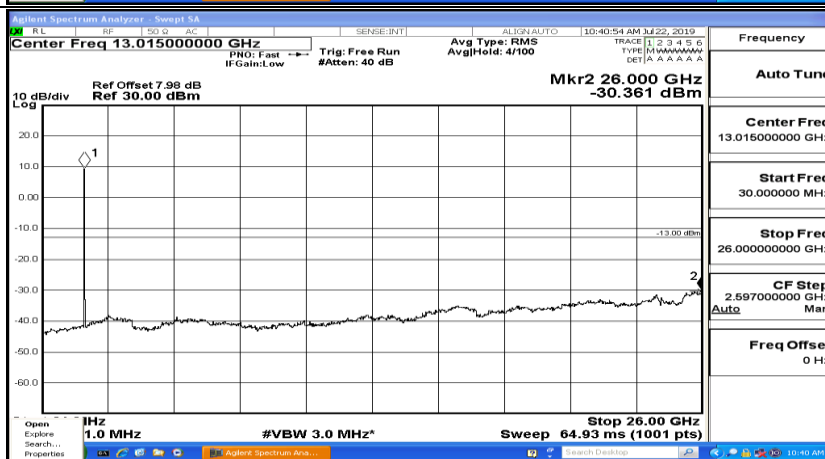

CSE Test Graph(s) (Channel Bandwidth: 5 MHz)_LCH_16QAM

CSE Test Graph(s) (Channel Bandwidth: 5 MHz)_MCH_16QAM

CSE Test Graph(s) (Channel Bandwidth: 5 MHz)_HCH_16QAM

CSE Test Graph(s) (Channel Bandwidth: 10 MHz) LCH_QPSK

CSE Test Graph(s) (Channel Bandwidth: 10 MHz)_MCH_QPSK

CSE Test Graph(s) (Channel Bandwidth: 10 MHz)_HCH_QPSK

CSE Test Graph(s) (Channel Bandwidth: 10 MHz)_LCH_16QAM

CSE Test Graph(s) (Channel Bandwidth: 10 MHz)_MCH_16QAM