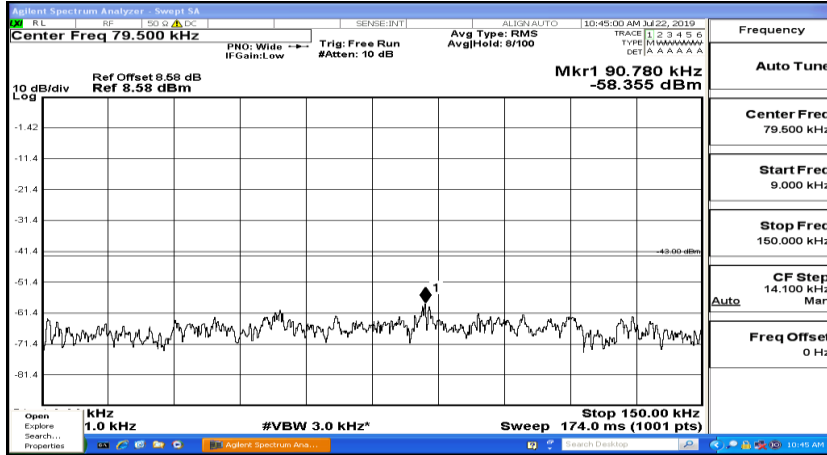

CSE Test Graph(s) (Channel Bandwidth: 10 MHz)_MCH_QPSK

CSE Test Graph(s) (Channel Bandwidth: 10 MHz)_HCH_QPSK

CSE Test Graph(s) (Channel Bandwidth: 10 MHz)_LCH_16QAM

CSE Test Graph(s) (Channel Bandwidth: 10 MHz)_MCH_16QAM

CSE Test Graph(s) (Channel Bandwidth: 10 MHz)_HCH_16QAM

CSE Test Graph(s) (Channel Bandwidth:15 MHz) LCH_QPSK

CSE Test Graph(s) (Channel Bandwidth:15 MHz)_MCH_QPSK

CSE Test Graph(s) (Channel Bandwidth:15 MHz)_HCH_QPSK