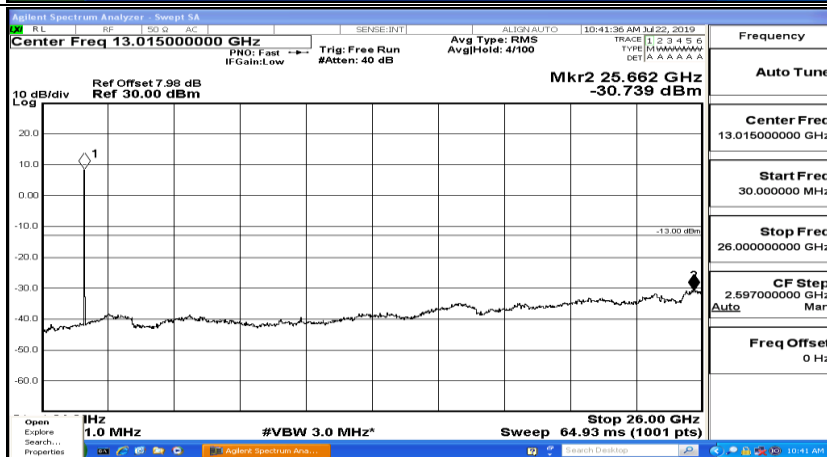

CSE Test Graph(s) (Channel Bandwidth: 10 MHz)_MCH_QPSK

CSE Test Graph(s) (Channel Bandwidth: 10 MHz)_HCH_QPSK

CSE Test Graph(s) (Channel Bandwidth: 10 MHz)_LCH_16QAM

CSE Test Graph(s) (Channel Bandwidth: 10 MHz)_MCH_16QAM

CSE Test Graph(s) (Channel Bandwidth: 10 MHz)_HCH_16QAM

CSE Test Graph(s) (Channel Bandwidth:15 MHz) LCH_QPSK

CSE Test Graph(s) (Channel Bandwidth:15 MHz)_MCH_QPSK

CSE Test Graph(s) (Channel Bandwidth:15 MHz)_HCH_QPSK