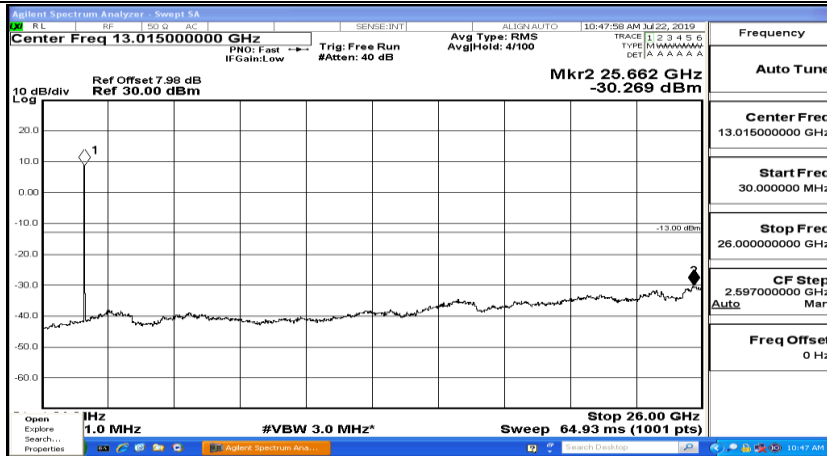

CSE Test Graph(s) (Channel Bandwidth:15 MHz)_LCH_16QAM

CSE Test Graph(s) (Channel Bandwidth:15 MHz)_MCH_16QAM

CSE Test Graph(s) (Channel Bandwidth:15 MHz)_HCH_16QAM

CSE Test Graph(s) (Channel Bandwidth:20 MHz) LCH_QPSK