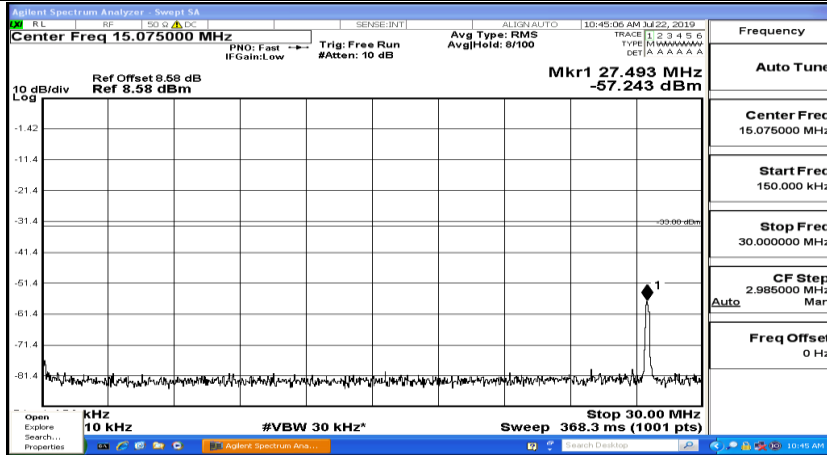

CSE Test Graph(s) (Channel Bandwidth: 10 MHz)_MCH_QPSK

CSE Test Graph(s) (Channel Bandwidth: 10 MHz)_HCH_QPSK

CSE Test Graph(s) (Channel Bandwidth: 10 MHz)_LCH_16QAM

CSE Test Graph(s) (Channel Bandwidth: 10 MHz)_MCH_16QAM

CSE Test Graph(s) (Channel Bandwidth: 10 MHz)_HCH_16QAM

CSE Test Graph(s) (Channel Bandwidth:15 MHz) LCH_QPSK

CSE Test Graph(s) (Channel Bandwidth:15 MHz)_MCH_QPSK

CSE Test Graph(s) (Channel Bandwidth:15 MHz)_HCH_QPSK