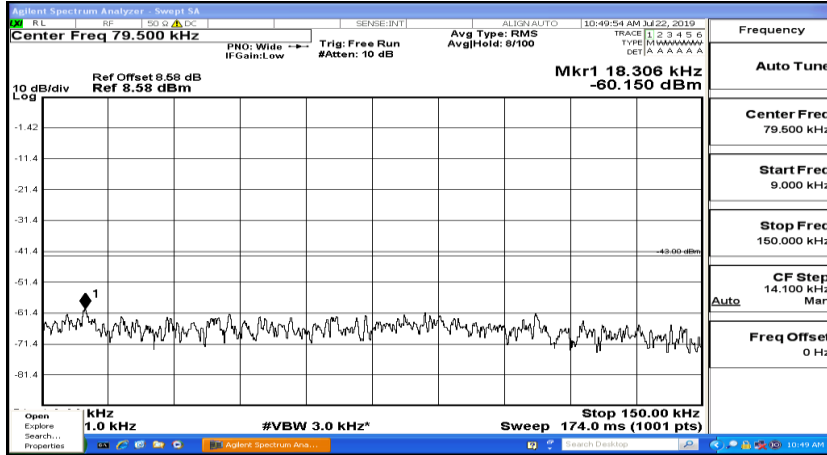

CSE Test Graph(s) (Channel Bandwidth:20 MHz)_MCH_QPSK

CSE Test Graph(s) (Channel Bandwidth:20 MHz)_HCH_QPSK

CSE Test Graph(s) (Channel Bandwidth:20 MHz)_LCH_16QAM

CSE Test Graph(s) (Channel Bandwidth:20 MHz)_MCH_16QAM

CSE Test Graph(s) (Channel Bandwidth:20 MHz)_HCH_16QAM