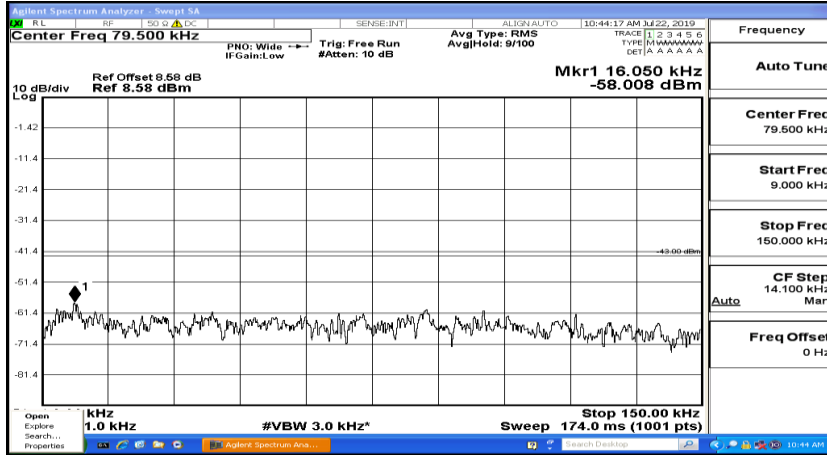

CSE Test Graph(s) (Channel Bandwidth: 10 MHz)_HCH_16QAM

CSE Test Graph(s) (Channel Bandwidth:15 MHz) LCH_QPSK

CSE Test Graph(s) (Channel Bandwidth:15 MHz)_MCH_QPSK

CSE Test Graph(s) (Channel Bandwidth:15 MHz)_HCH_QPSK

CSE Test Graph(s) (Channel Bandwidth:15 MHz)_LCH_16QAM

CSE Test Graph(s) (Channel Bandwidth:15 MHz)_MCH_16QAM

CSE Test Graph(s) (Channel Bandwidth:15 MHz)_HCH_16QAM

CSE Test Graph(s) (Channel Bandwidth:20 MHz) LCH_QPSK