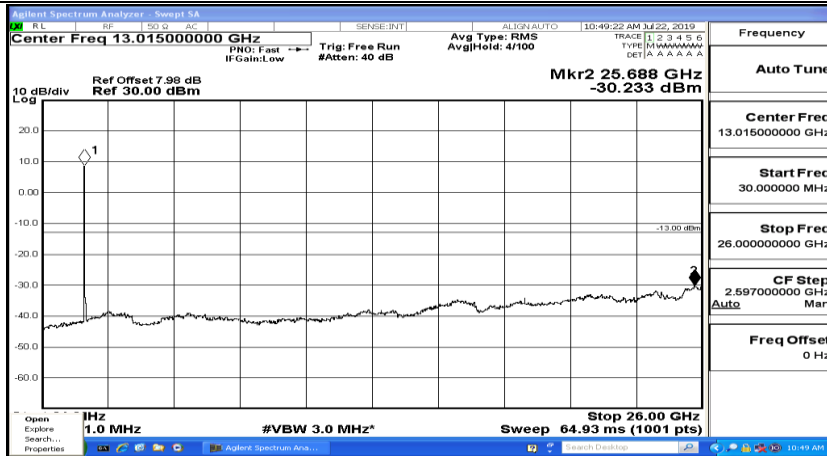

CSE Test Graph(s) (Channel Bandwidth:20 MHz)_MCH_QPSK