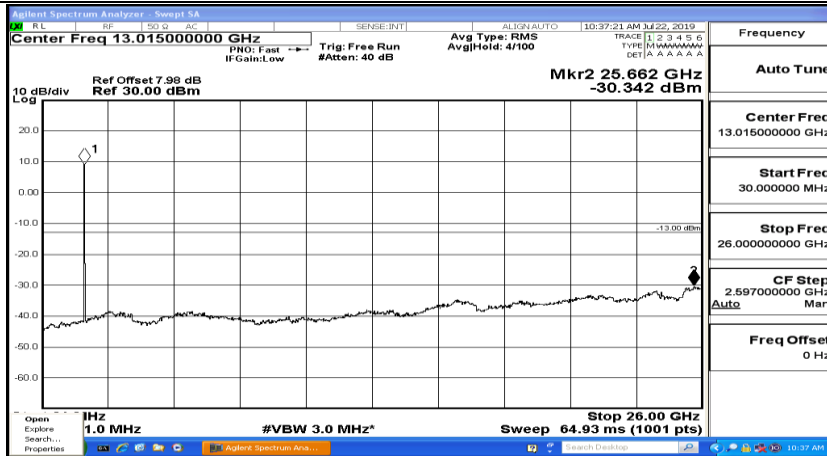

CSE Test Graph(s) (Channel Bandwidth: 5 MHz)_LCH_16QAM

CSE Test Graph(s) (Channel Bandwidth: 5 MHz)_MCH_16QAM

CSE Test Graph(s) (Channel Bandwidth: 5 MHz)_HCH_16QAM

CSE Test Graph(s) (Channel Bandwidth: 10 MHz) LCH_QPSK

CSE Test Graph(s) (Channel Bandwidth: 10 MHz)_MCH_QPSK

CSE Test Graph(s) (Channel Bandwidth: 10 MHz)_HCH_QPSK

CSE Test Graph(s) (Channel Bandwidth: 10 MHz)_LCH_16QAM

CSE Test Graph(s) (Channel Bandwidth: 10 MHz)_MCH_16QAM