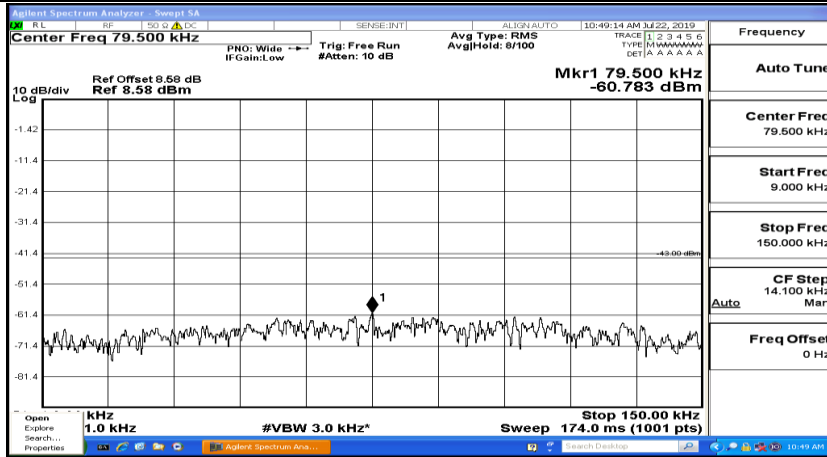

CSE Test Graph(s) (Channel Bandwidth:20 MHz)_MCH_QPSK