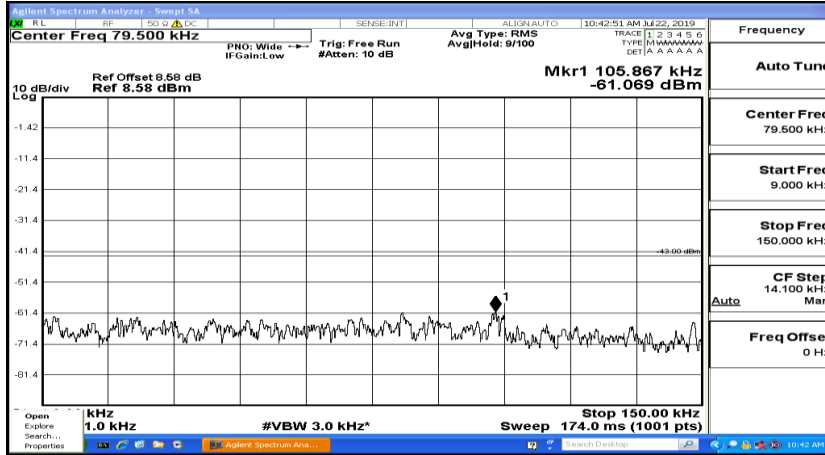

CSE Test Graph(s) (Channel Bandwidth: 10 MHz)_MCH_QPSK

CSE Test Graph(s) (Channel Bandwidth: 10 MHz)_HCH_QPSK

CSE Test Graph(s) (Channel Bandwidth: 10 MHz)_LCH_16QAM

CSE Test Graph(s) (Channel Bandwidth: 10 MHz)_MCH_16QAM

CSE Test Graph(s) (Channel Bandwidth: 10 MHz)_HCH_16QAM

CSE Test Graph(s) (Channel Bandwidth:15 MHz) LCH_QPSK

CSE Test Graph(s) (Channel Bandwidth:15 MHz)_MCH_QPSK

CSE Test Graph(s) (Channel Bandwidth:15 MHz)_HCH_QPSK