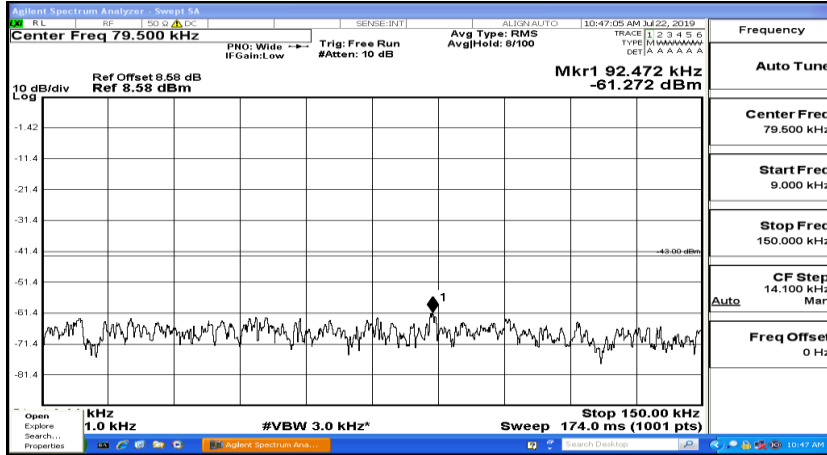

CSE Test Graph(s) (Channel Bandwidth: 10 MHz)_HCH_16QAM

CSE Test Graph(s) (Channel Bandwidth:15 MHz) LCH_QPSK

CSE Test Graph(s) (Channel Bandwidth:15 MHz)_MCH_QPSK

CSE Test Graph(s) (Channel Bandwidth:15 MHz)_HCH_QPSK

CSE Test Graph(s) (Channel Bandwidth:15 MHz)_LCH_16QAM

CSE Test Graph(s) (Channel Bandwidth:15 MHz)_MCH_16QAM

CSE Test Graph(s) (Channel Bandwidth:15 MHz)_HCH_16QAM

CSE Test Graph(s) (Channel Bandwidth:20 MHz) LCH_QPSK