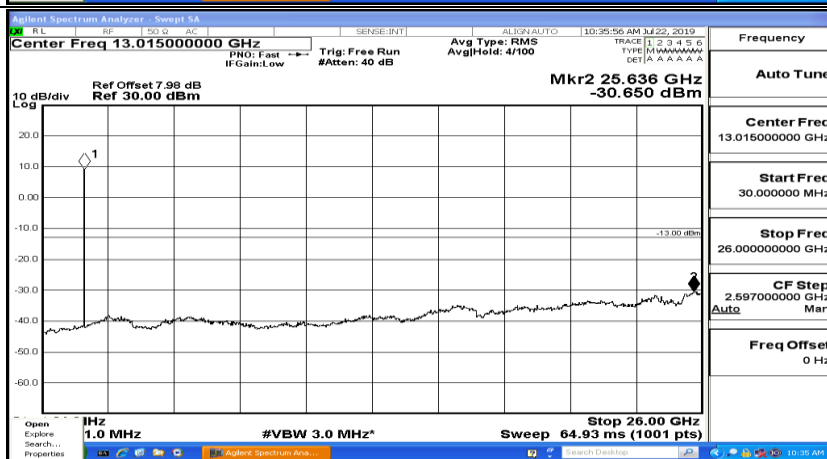

CSE Test Graph(s) (Channel Bandwidth: 5 MHz)_LCH_16QAM

CSE Test Graph(s) (Channel Bandwidth: 5 MHz)_MCH_16QAM

CSE Test Graph(s) (Channel Bandwidth: 5 MHz)_HCH_16QAM

CSE Test Graph(s) (Channel Bandwidth: 10 MHz) LCH_QPSK

CSE Test Graph(s) (Channel Bandwidth: 10 MHz)_MCH_QPSK

CSE Test Graph(s) (Channel Bandwidth: 10 MHz)_HCH_QPSK

CSE Test Graph(s) (Channel Bandwidth: 10 MHz)_LCH_16QAM

CSE Test Graph(s) (Channel Bandwidth: 10 MHz)_MCH_16QAM