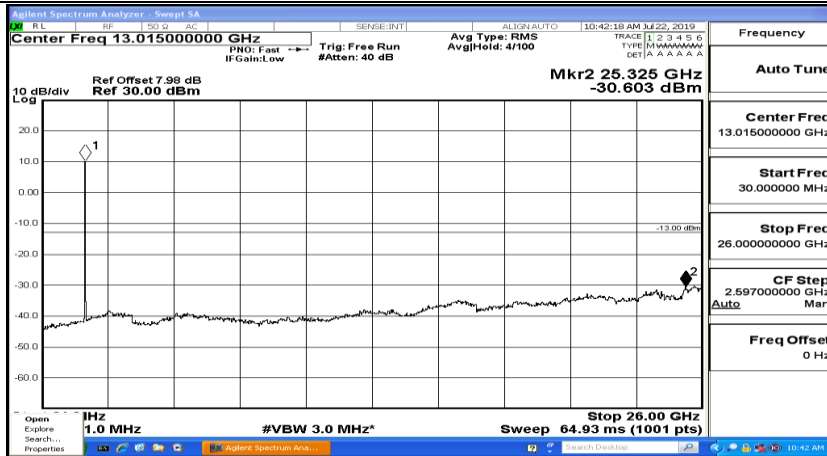

CSE Test Graph(s) (Channel Bandwidth: 5 MHz)_LCH_16QAM

CSE Test Graph(s) (Channel Bandwidth: 5 MHz)_MCH_16QAM

CSE Test Graph(s) (Channel Bandwidth: 5 MHz)_HCH_16QAM

CSE Test Graph(s) (Channel Bandwidth: 10 MHz) LCH_QPSK

CSE Test Graph(s) (Channel Bandwidth: 10 MHz)_MCH_QPSK

CSE Test Graph(s) (Channel Bandwidth: 10 MHz)_HCH_QPSK

CSE Test Graph(s) (Channel Bandwidth: 10 MHz)_LCH_16QAM

CSE Test Graph(s) (Channel Bandwidth: 10 MHz)_MCH_16QAM