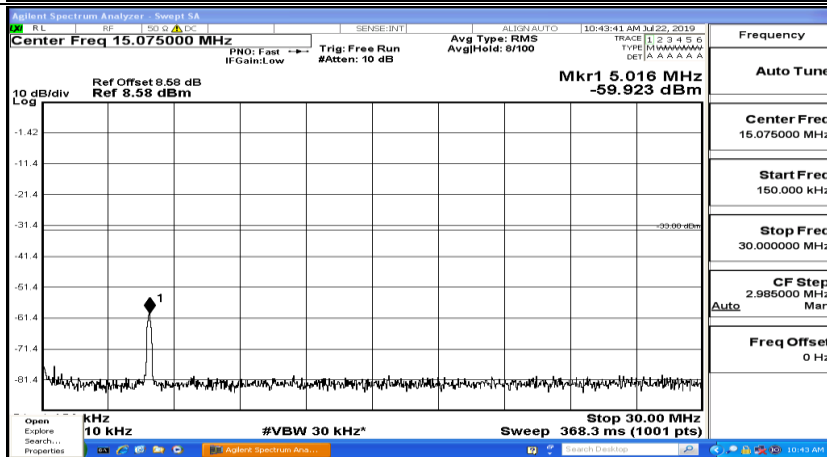

CSE Test Graph(s) (Channel Bandwidth: 10 MHz)_MCH_QPSK

CSE Test Graph(s) (Channel Bandwidth: 10 MHz)_HCH_QPSK

CSE Test Graph(s) (Channel Bandwidth: 10 MHz)_LCH_16QAM

CSE Test Graph(s) (Channel Bandwidth: 10 MHz)_MCH_16QAM

CSE Test Graph(s) (Channel Bandwidth: 10 MHz)_HCH_16QAM

CSE Test Graph(s) (Channel Bandwidth:15 MHz) LCH_QPSK

CSE Test Graph(s) (Channel Bandwidth:15 MHz)_MCH_QPSK

CSE Test Graph(s) (Channel Bandwidth:15 MHz)_HCH_QPSK