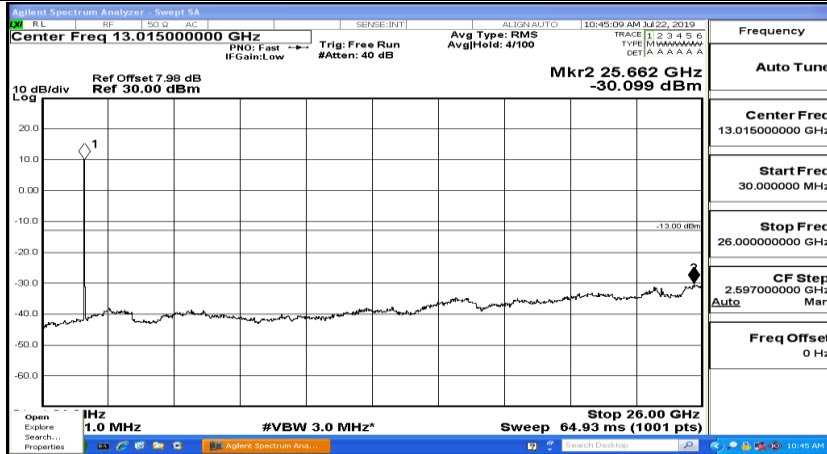

CSE Test Graph(s) (Channel Bandwidth: 10 MHz)_MCH_QPSK

CSE Test Graph(s) (Channel Bandwidth: 10 MHz)_HCH_QPSK

CSE Test Graph(s) (Channel Bandwidth: 10 MHz)_LCH_16QAM

CSE Test Graph(s) (Channel Bandwidth: 10 MHz)_MCH_16QAM

CSE Test Graph(s) (Channel Bandwidth: 10 MHz)_HCH_16QAM

CSE Test Graph(s) (Channel Bandwidth:15 MHz) LCH_QPSK

CSE Test Graph(s) (Channel Bandwidth:15 MHz)_MCH_QPSK

CSE Test Graph(s) (Channel Bandwidth:15 MHz)_HCH_QPSK