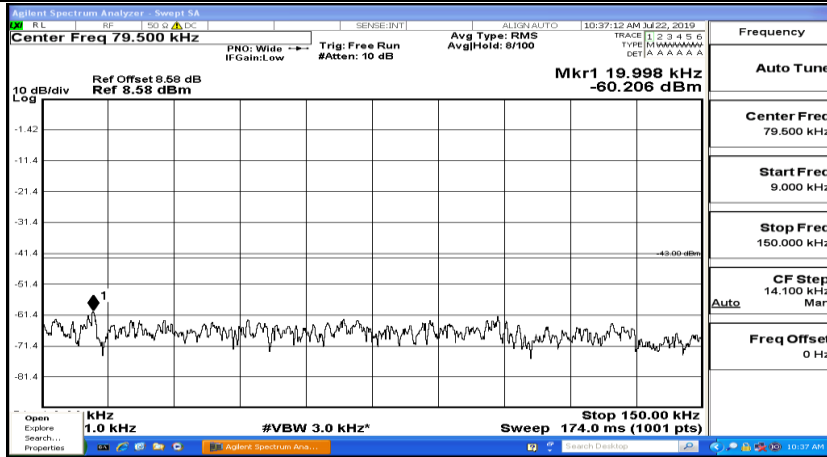

CSE Test Graph(s) (Channel Bandwidth: 5 MHz)_LCH_16QAM

CSE Test Graph(s) (Channel Bandwidth: 5 MHz)_MCH_16QAM

CSE Test Graph(s) (Channel Bandwidth: 5 MHz)_HCH_16QAM

CSE Test Graph(s) (Channel Bandwidth: 10 MHz) LCH_QPSK

CSE Test Graph(s) (Channel Bandwidth: 10 MHz)_MCH_QPSK

CSE Test Graph(s) (Channel Bandwidth: 10 MHz)_HCH_QPSK

CSE Test Graph(s) (Channel Bandwidth: 10 MHz)_LCH_16QAM

CSE Test Graph(s) (Channel Bandwidth: 10 MHz)_MCH_16QAM