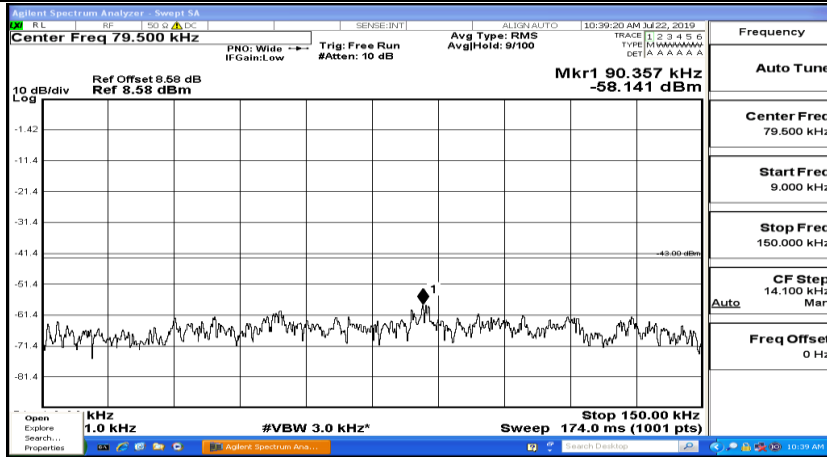

CSE Test Graph(s) (Channel Bandwidth: 5 MHz)_LCH_16QAM

CSE Test Graph(s) (Channel Bandwidth: 5 MHz)_MCH_16QAM

CSE Test Graph(s) (Channel Bandwidth: 5 MHz)_HCH_16QAM

CSE Test Graph(s) (Channel Bandwidth: 10 MHz) LCH_QPSK

CSE Test Graph(s) (Channel Bandwidth: 10 MHz)_MCH_QPSK

CSE Test Graph(s) (Channel Bandwidth: 10 MHz)_HCH_QPSK

CSE Test Graph(s) (Channel Bandwidth: 10 MHz)_LCH_16QAM

CSE Test Graph(s) (Channel Bandwidth: 10 MHz)_MCH_16QAM