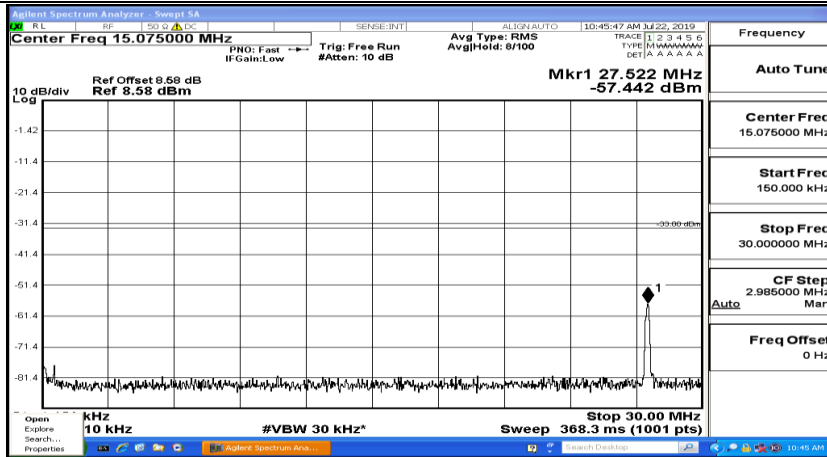

CSE Test Graph(s) (Channel Bandwidth: 10 MHz)_HCH_16QAM

CSE Test Graph(s) (Channel Bandwidth:15 MHz) LCH_QPSK

CSE Test Graph(s) (Channel Bandwidth:15 MHz)_MCH_QPSK

CSE Test Graph(s) (Channel Bandwidth:15 MHz)_HCH_QPSK

CSE Test Graph(s) (Channel Bandwidth:15 MHz)_LCH_16QAM

CSE Test Graph(s) (Channel Bandwidth:15 MHz)_MCH_16QAM

CSE Test Graph(s) (Channel Bandwidth:15 MHz)_HCH_16QAM

CSE Test Graph(s) (Channel Bandwidth:20 MHz) LCH_QPSK