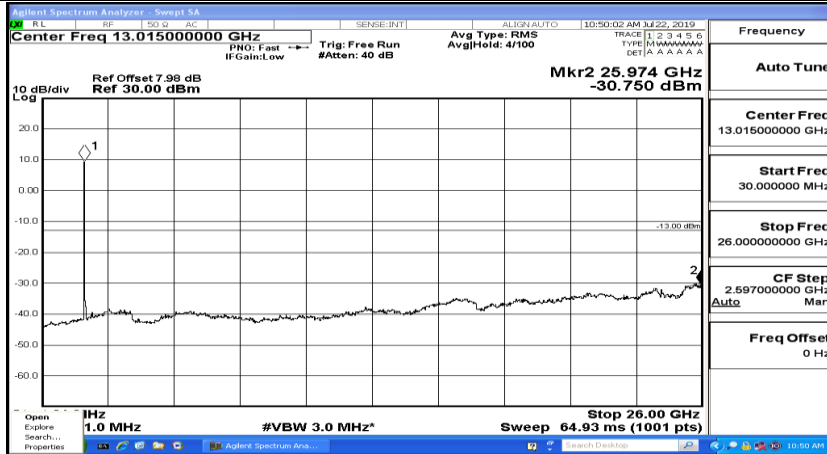

CSE Test Graph(s) (Channel Bandwidth:20 MHz)_MCH_QPSK

CSE Test Graph(s) (Channel Bandwidth:20 MHz)_HCH_QPSK

CSE Test Graph(s) (Channel Bandwidth:20 MHz)_LCH_16QAM

CSE Test Graph(s) (Channel Bandwidth:20 MHz)_MCH_16QAM

CSE Test Graph(s) (Channel Bandwidth:20 MHz)_HCH_16QAM