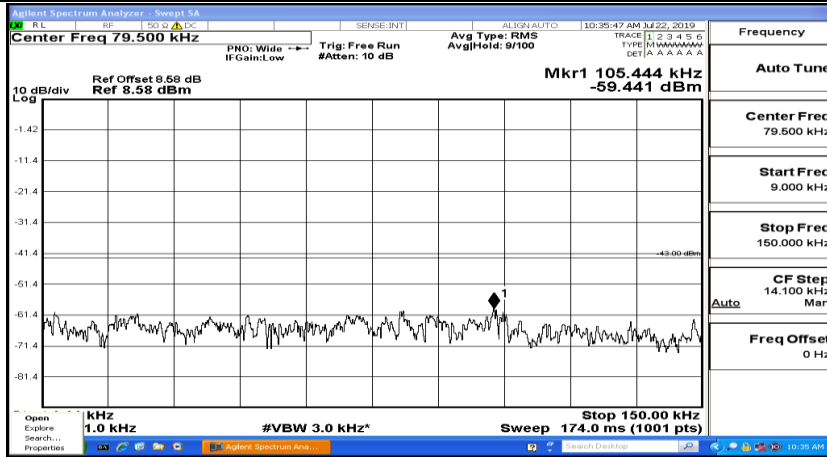

CSE Test Graph(s) (Channel Bandwidth: 5 MHz)_LCH_16QAM

CSE Test Graph(s) (Channel Bandwidth: 5 MHz)_MCH_16QAM

CSE Test Graph(s) (Channel Bandwidth: 5 MHz)_HCH_16QAM

CSE Test Graph(s) (Channel Bandwidth: 10 MHz) LCH_QPSK

CSE Test Graph(s) (Channel Bandwidth: 10 MHz)_MCH_QPSK

CSE Test Graph(s) (Channel Bandwidth: 10 MHz)_HCH_QPSK

CSE Test Graph(s) (Channel Bandwidth: 10 MHz)_LCH_16QAM

CSE Test Graph(s) (Channel Bandwidth: 10 MHz)_MCH_16QAM