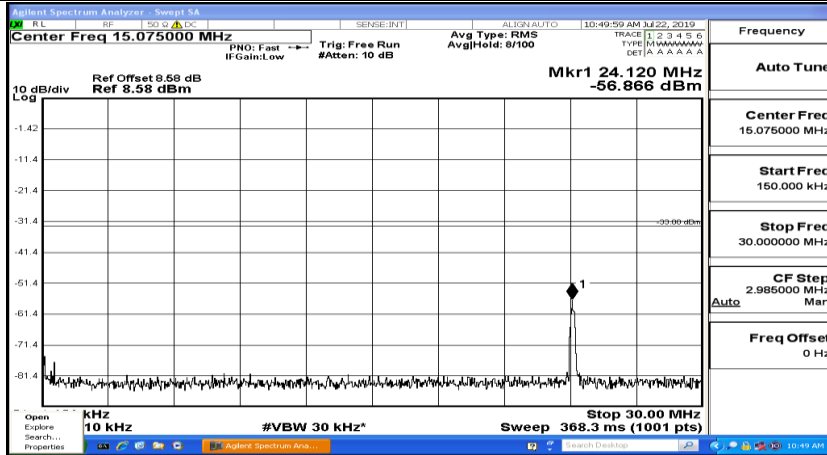

CSE Test Graph(s) (Channel Bandwidth:20 MHz)_MCH_QPSK

CSE Test Graph(s) (Channel Bandwidth:20 MHz)_HCH_QPSK

CSE Test Graph(s) (Channel Bandwidth:20 MHz)_LCH_16QAM

CSE Test Graph(s) (Channel Bandwidth:20 MHz)_MCH_16QAM

CSE Test Graph(s) (Channel Bandwidth:20 MHz)_HCH_16QAM