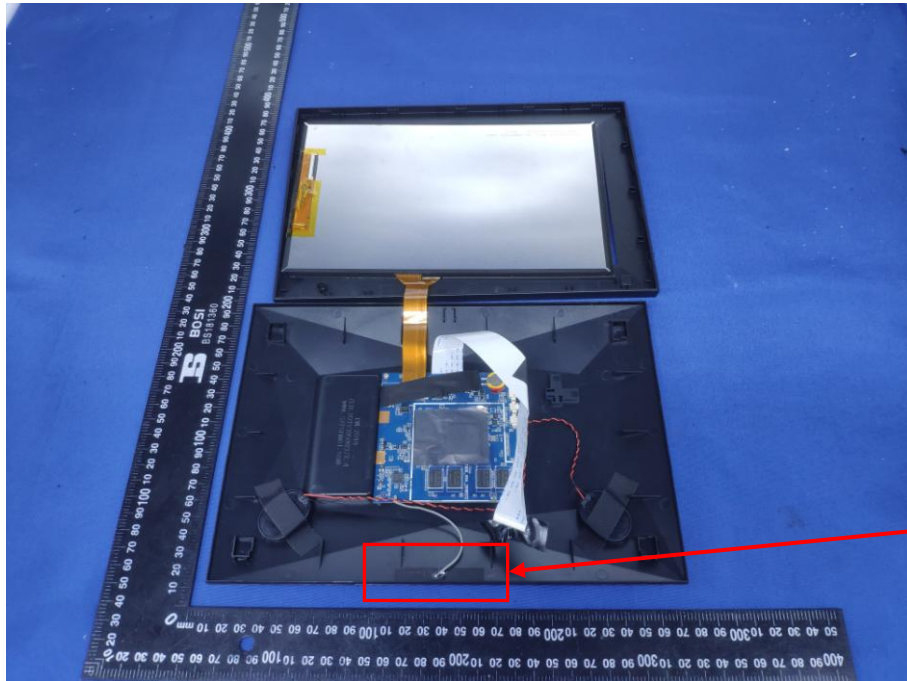

Appendix C: Photographs of EUT

Product: wifi digital picture frame

Model: P100

Internal Photos

Antenna