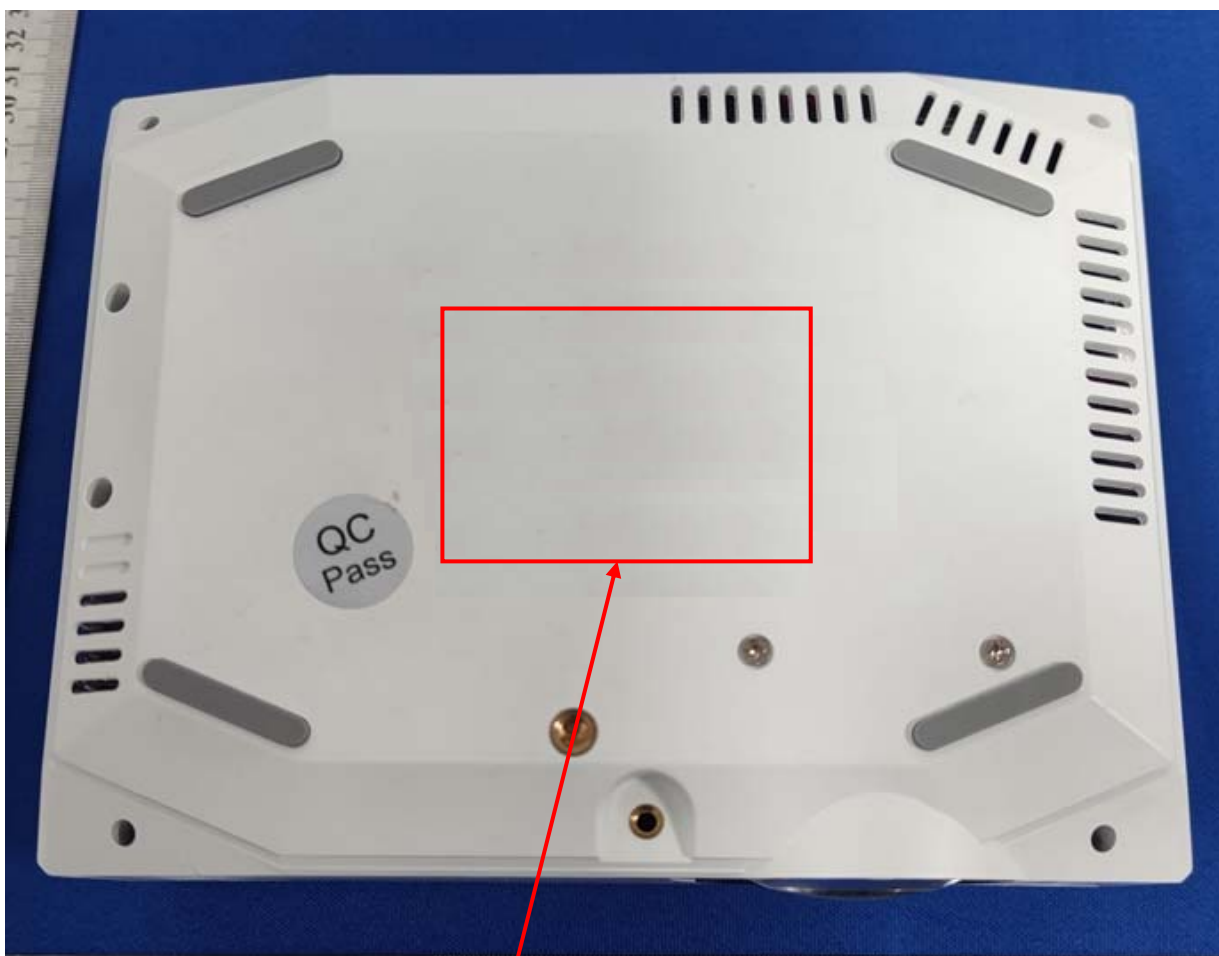

Label Artwork and Location

Model: F350

Label:

Name :Smart Projector
Model:F350
Input :AC 100~220V 50/60Hz 1.5A
FCC ID: 2AQMB-F350
MADE IN CHINA
Attention:
Do not open the case arbitrarily.
If necessary,please contact the authorized person.
Do not look directly at the machine lens.

FC CE RoHS

Size: L*W=70*35mm

Location