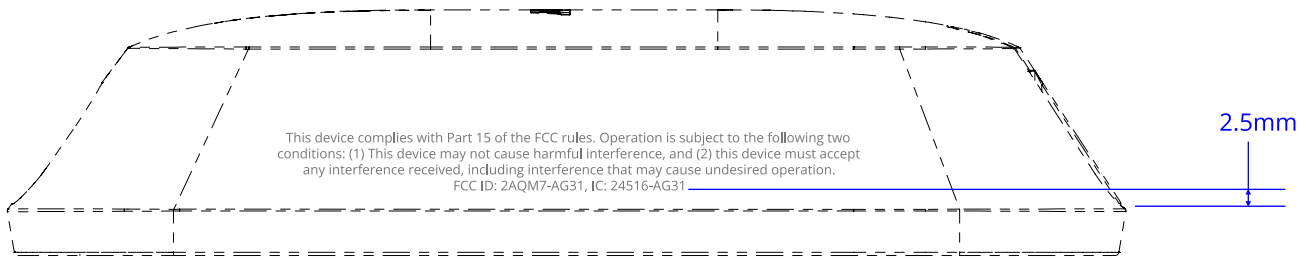

MOTIVE - FIREFLY
LASER MARKING 2022-10-27
SCALE 1:1

Process: Laser Marking
Font type: Open Sans Regular
Font size: 5.0pt
■ Font Color: PMS Cool Grey 9C

LEFT SIDE

RIGHT SIDE