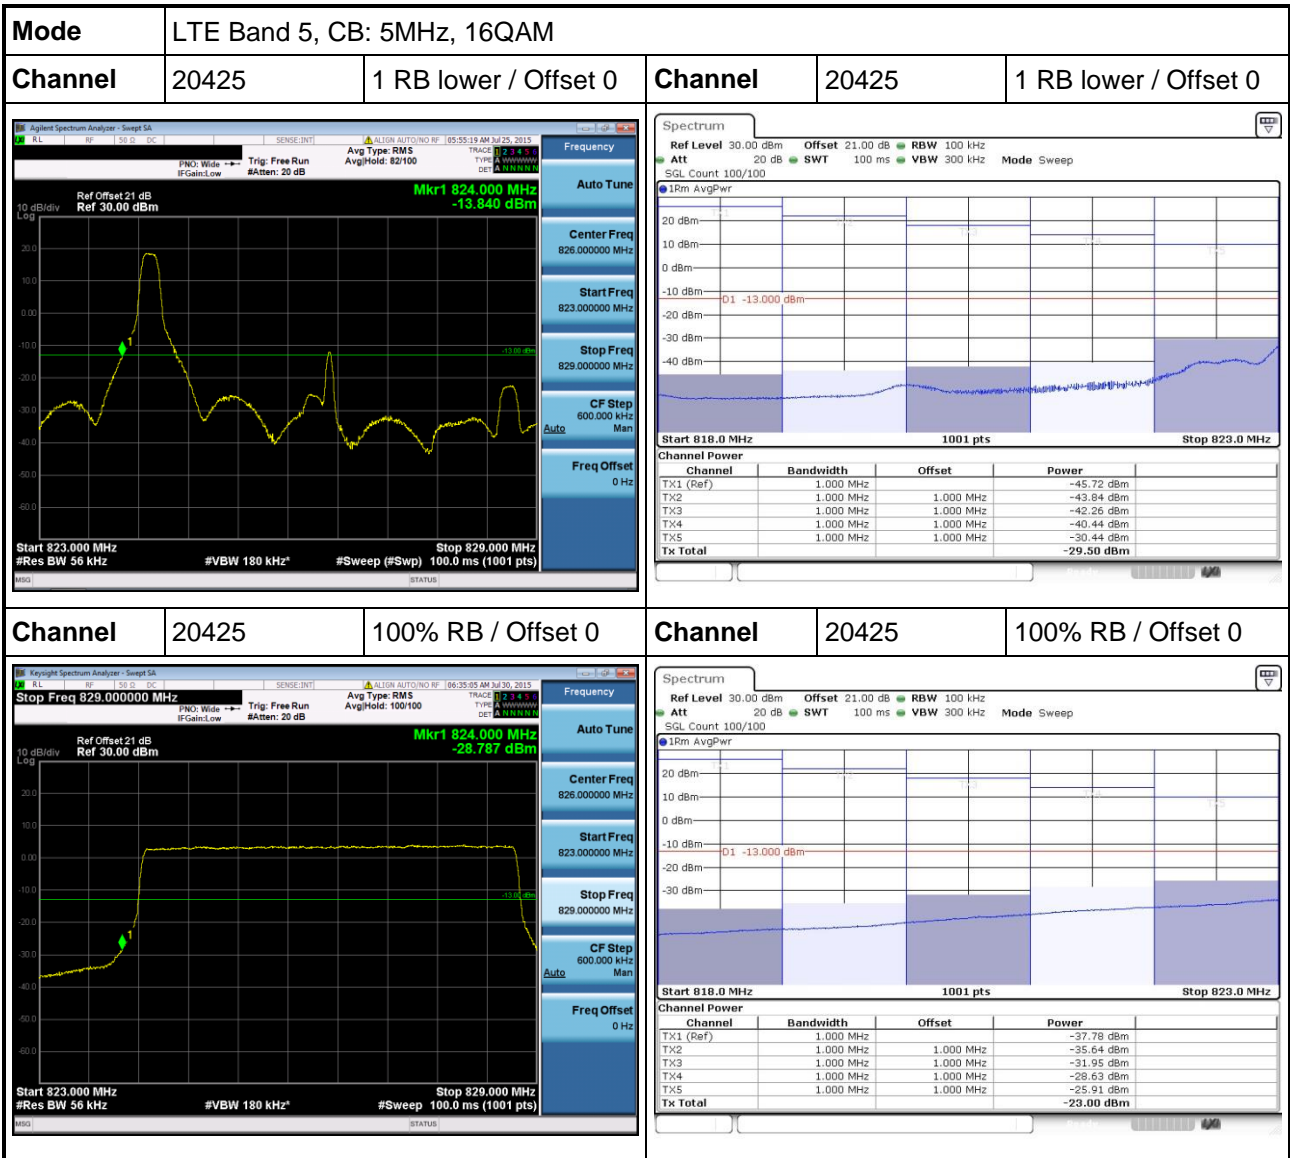

Mode	LTE Band 5, CB: 5MHz, QPSK				
Channel	20425	1 RB lower / Offset 0	Channel	20425	1 RB lower / Offset 0
					
Channel	20425	100% RB / Offset 0	Channel	20425	100% RB / Offset 0
					

Mode		LTE Band 5, CB: 10MHz, QPSK					
Channel		20450	1 RB lower / Offset 0	Channel		20450	1 RB lower / Offset 0
							
Channel		20450	100% RB / Offset 0	Channel		20450	100% RB / Offset 0

Mode	LTE Band 5, CB: 10MHz, QPSK				
Channel	20600	1 RB upper / Offset 0	Channel	20600	1 RB upper / Offset 0
					
Channel	20600	100% RB / Offset 0	Channel	20600	100% RB / Offset 0
					