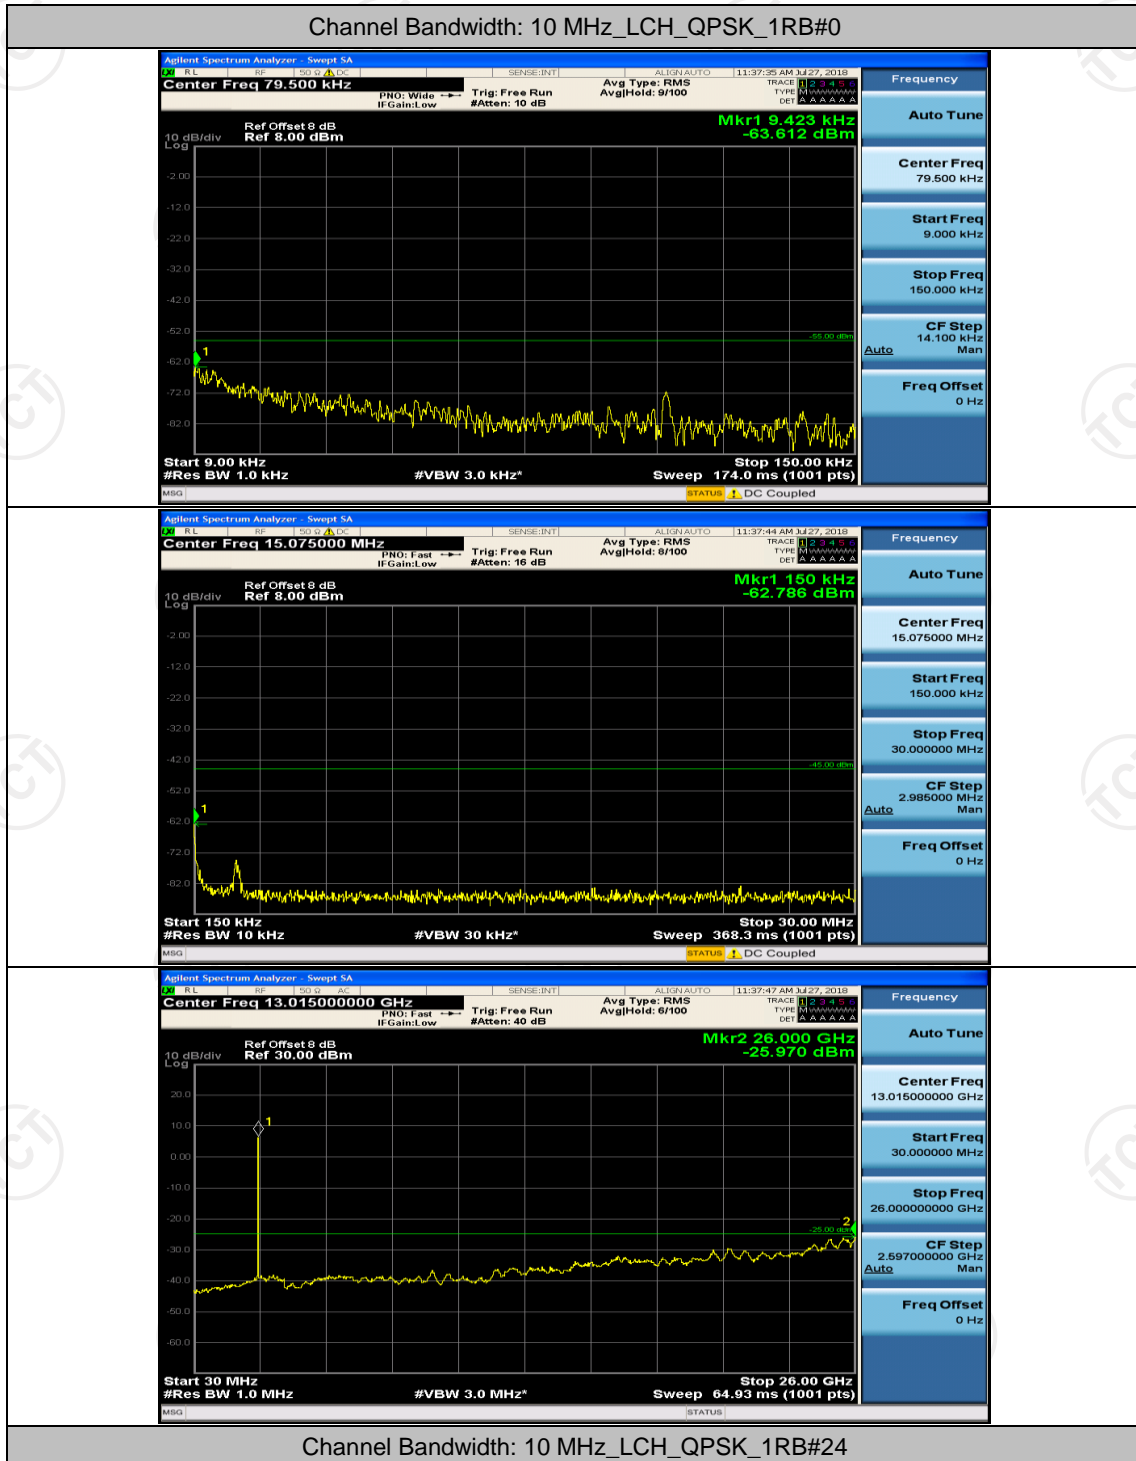

## Channel Bandwidth: 10 MHz

## Channel Bandwidth: 15 MHz

(Channel Bandwidth:15 MHz)\_LCH\_16QAM\_1RB#0

(Channel Bandwidth:15 MHz)\_LCH\_16QAM\_1RB#37