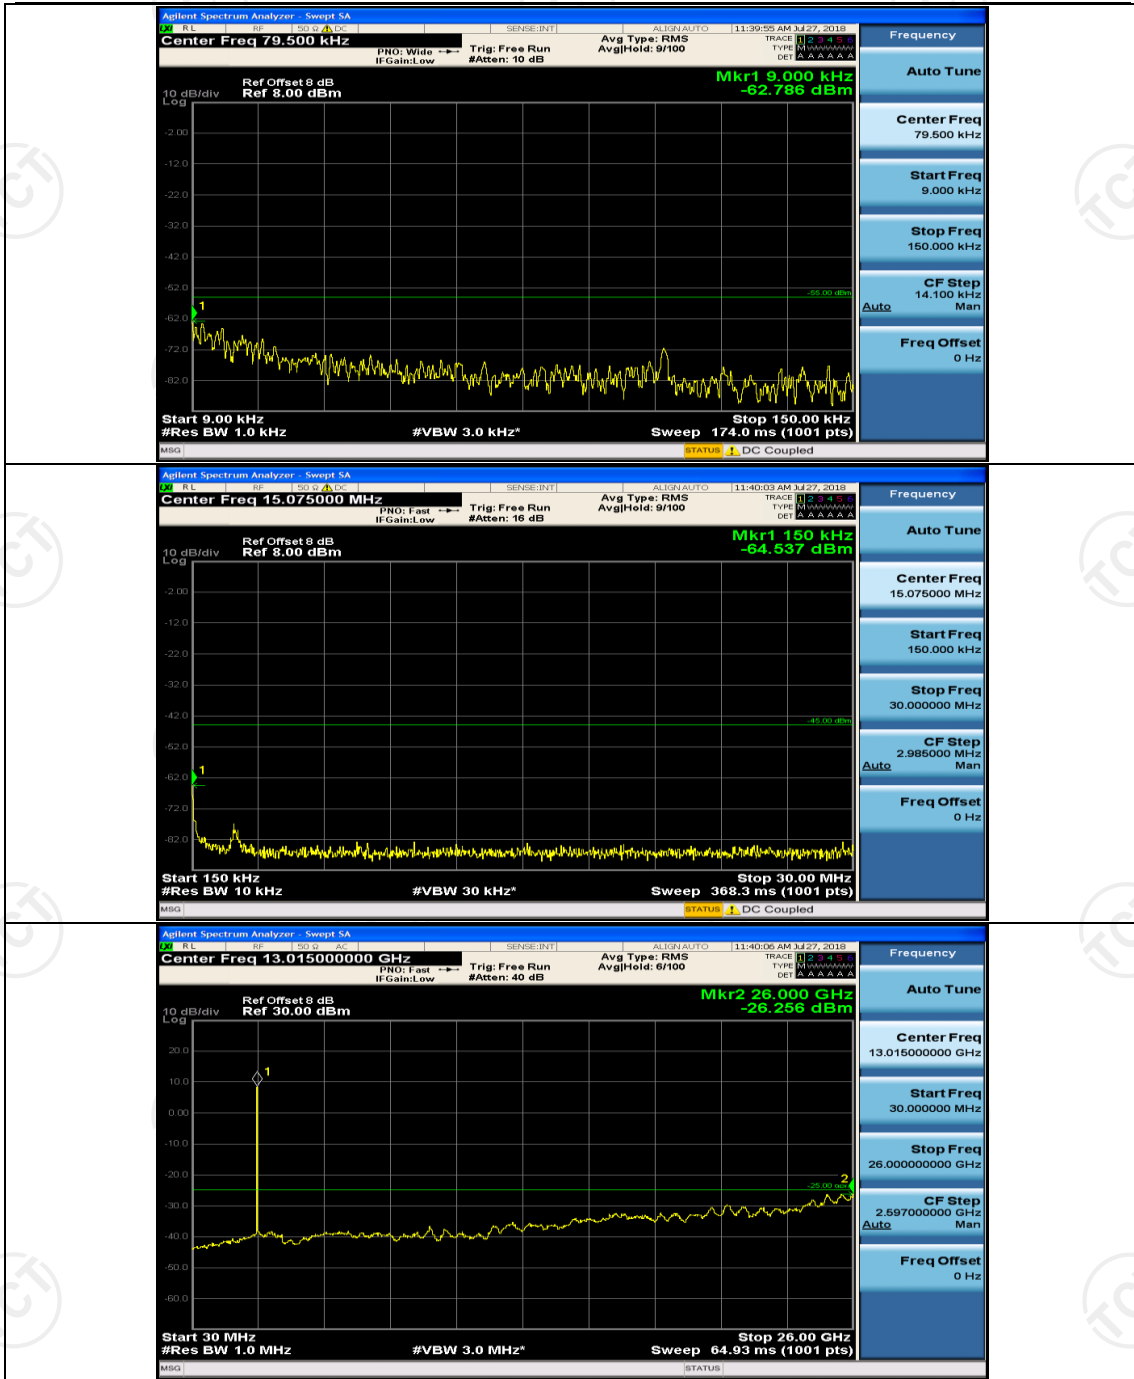

## Channel Bandwidth: 10 MHz

## Channel Bandwidth: 15 MHz

(Channel Bandwidth:15 MHz)\_LCH\_16QAM\_1RB#0

(Channel Bandwidth:15 MHz)\_LCH\_16QAM\_1RB#37