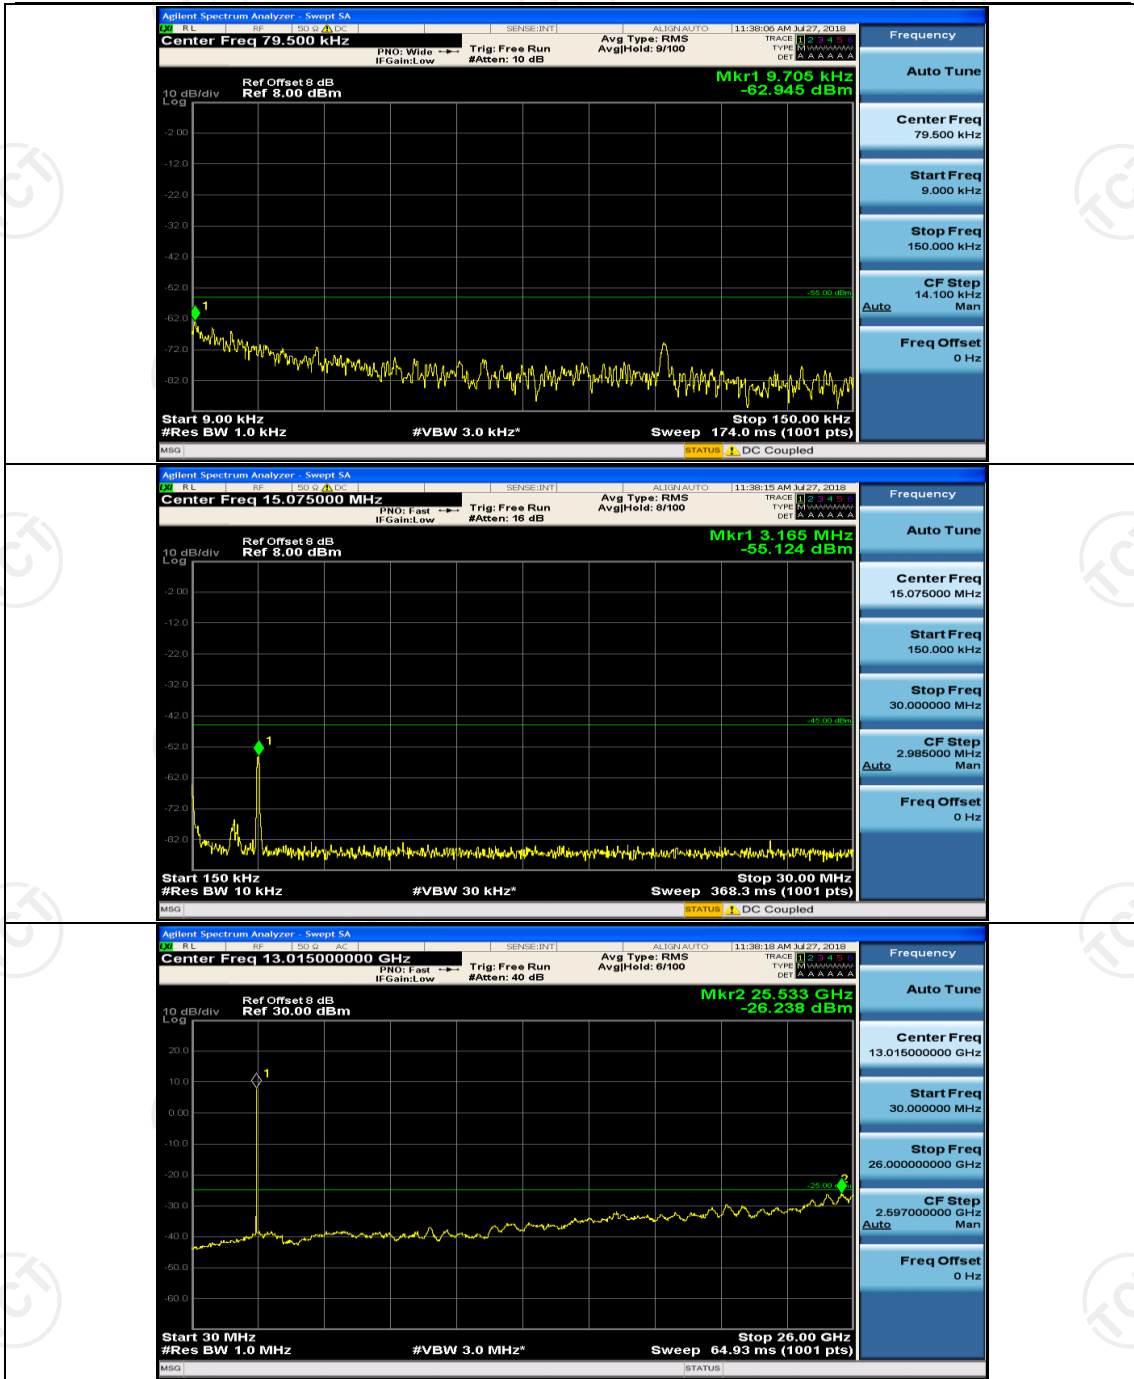

## Channel Bandwidth: 10 MHz

## Channel Bandwidth: 15 MHz

(Channel Bandwidth:15 MHz)\_LCH\_16QAM\_1RB#0

(Channel Bandwidth:15 MHz)\_LCH\_16QAM\_1RB#37