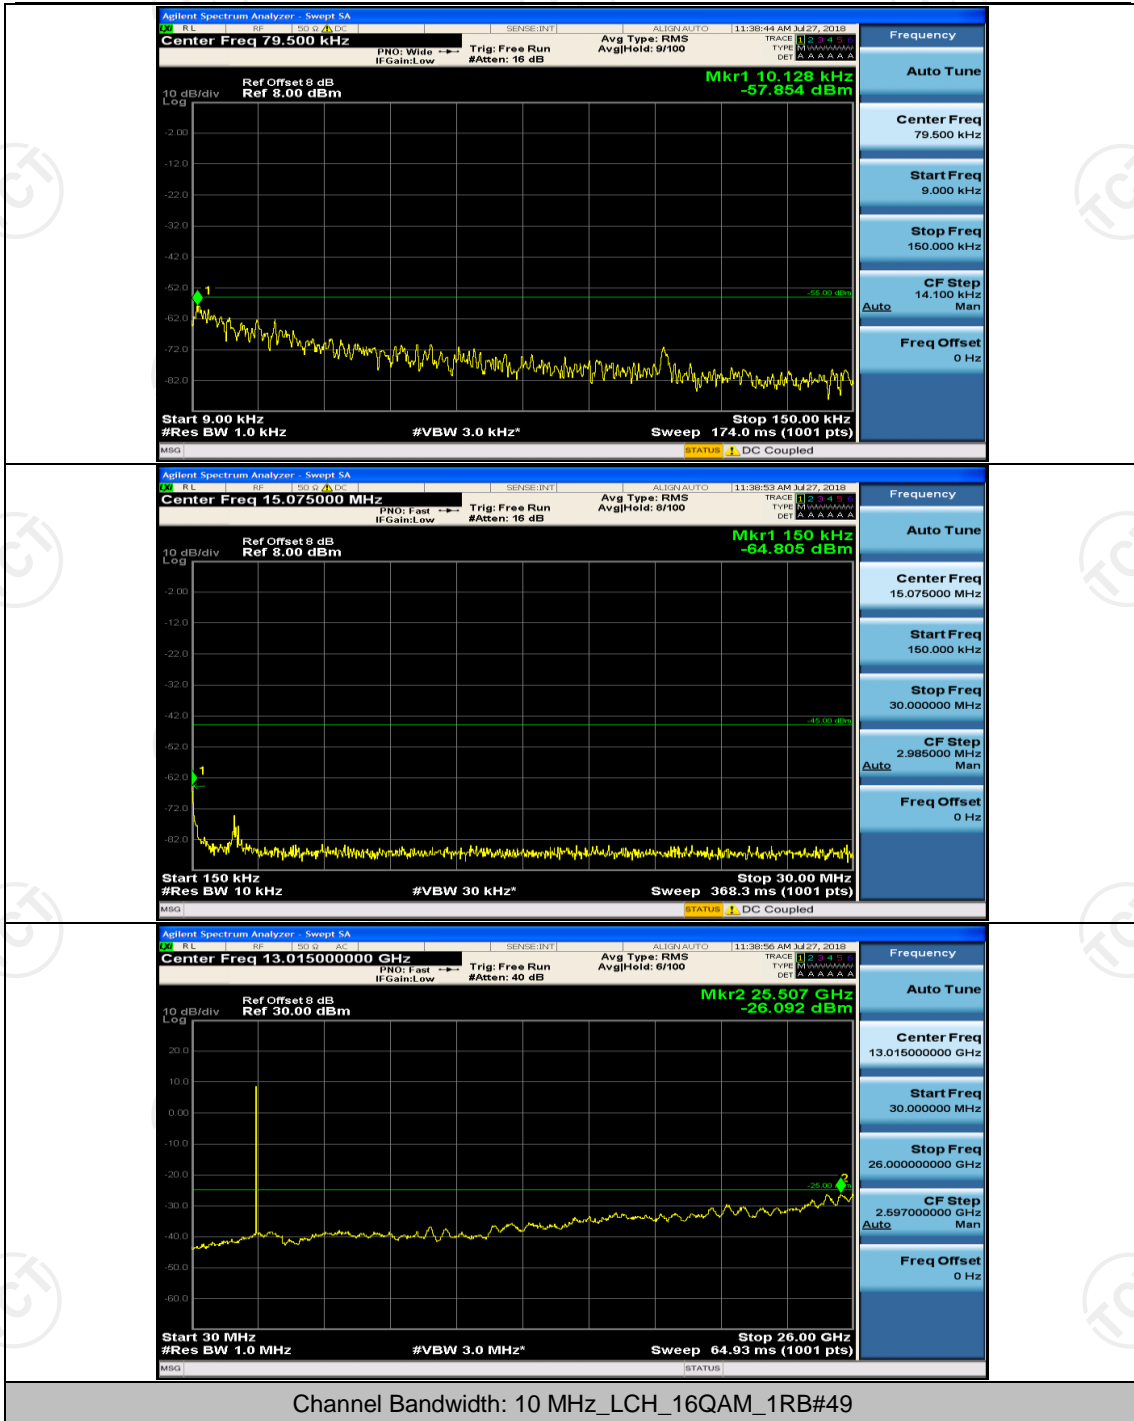

## Channel Bandwidth: 10 MHz

## Channel Bandwidth: 15 MHz

(Channel Bandwidth:15 MHz)\_LCH\_16QAM\_1RB#0

(Channel Bandwidth:15 MHz)\_LCH\_16QAM\_1RB#37