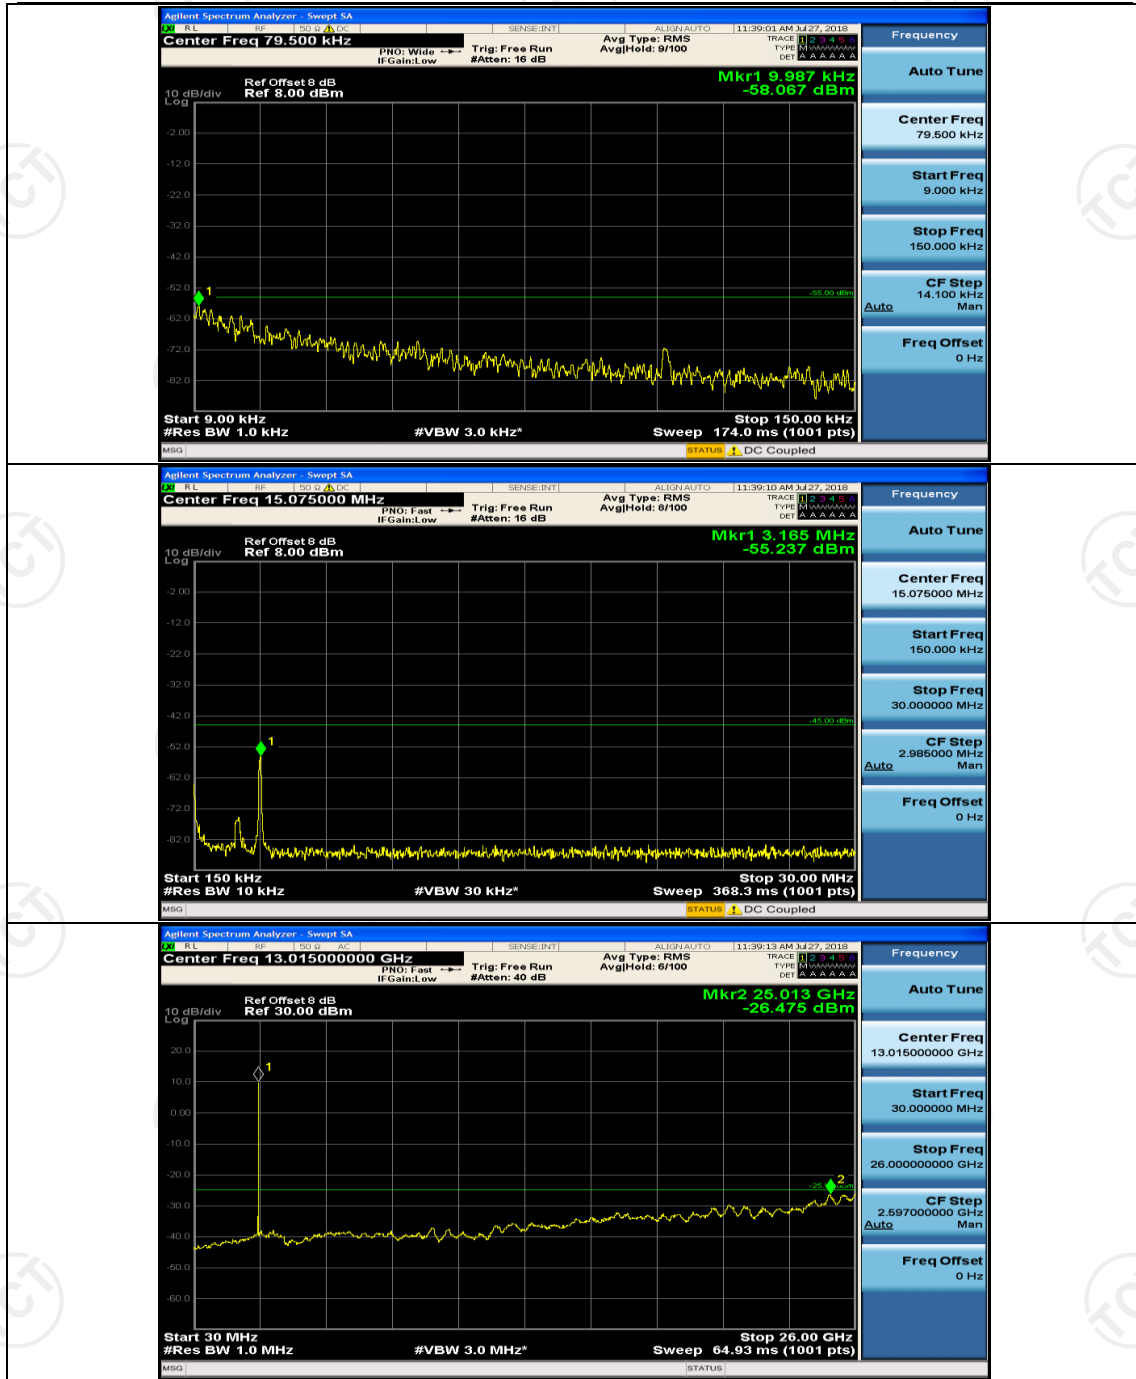

## Channel Bandwidth: 10 MHz

## Channel Bandwidth: 15 MHz

(Channel Bandwidth:15 MHz)\_LCH\_16QAM\_1RB#0

(Channel Bandwidth:15 MHz)\_LCH\_16QAM\_1RB#37