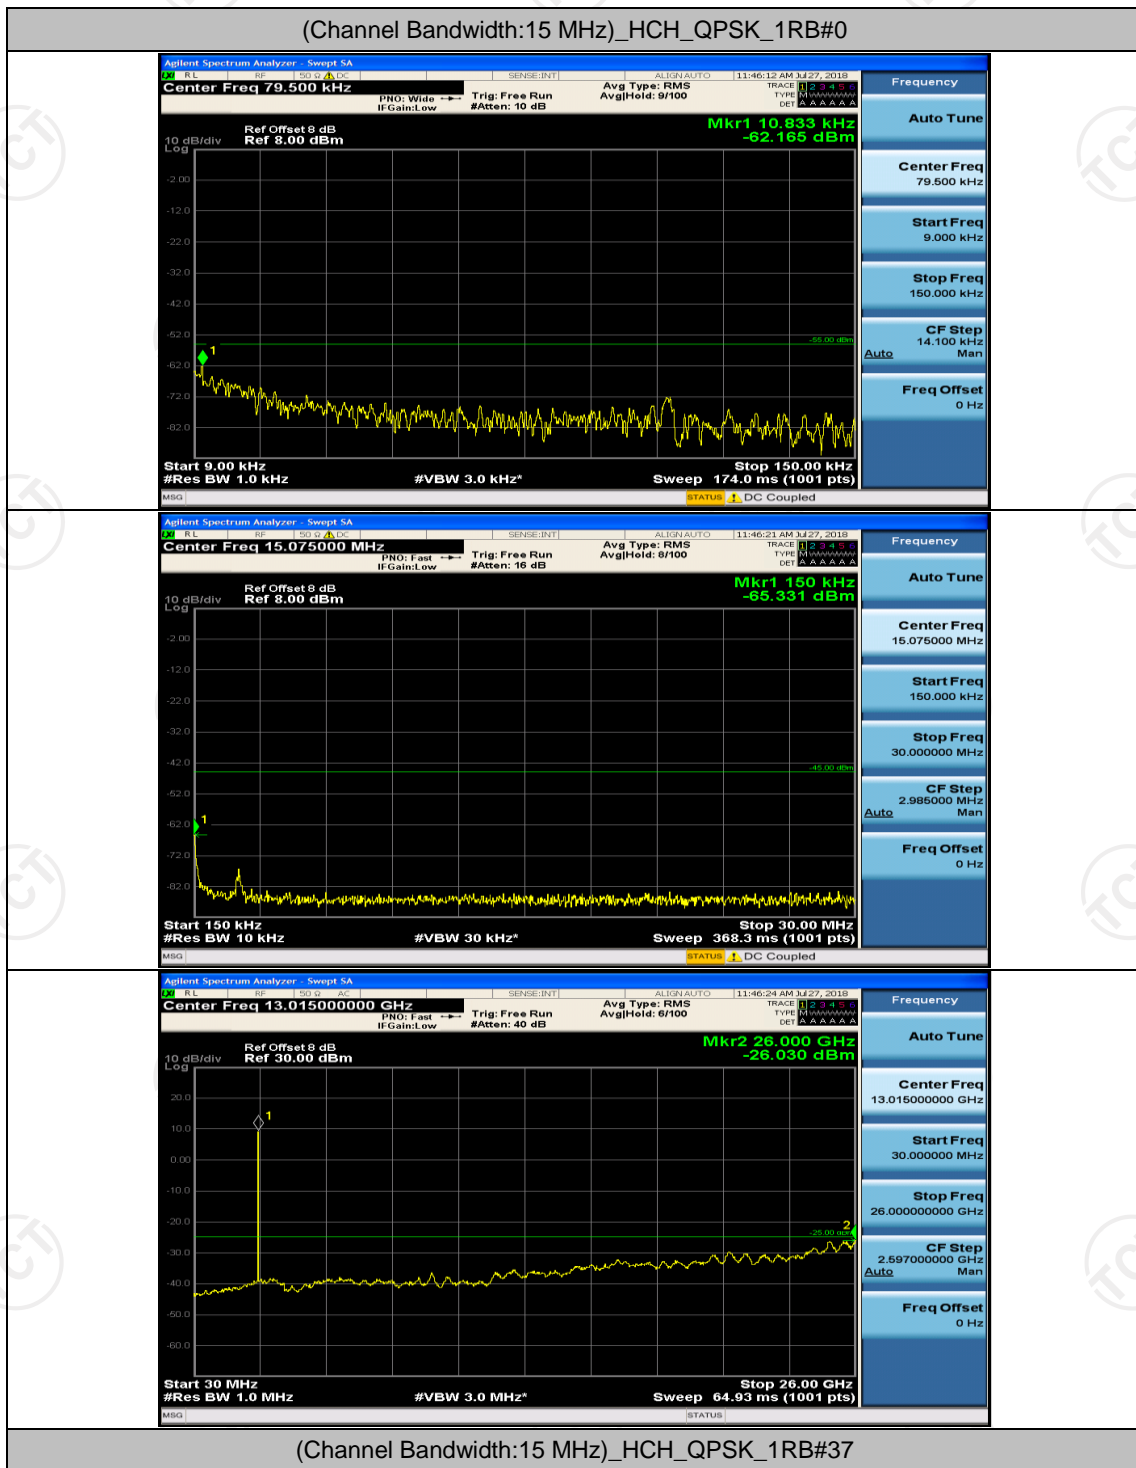

## Channel Bandwidth: 10 MHz

## Channel Bandwidth: 15 MHz

(Channel Bandwidth:15 MHz)\_LCH\_16QAM\_1RB#0

(Channel Bandwidth:15 MHz)\_LCH\_16QAM\_1RB#37