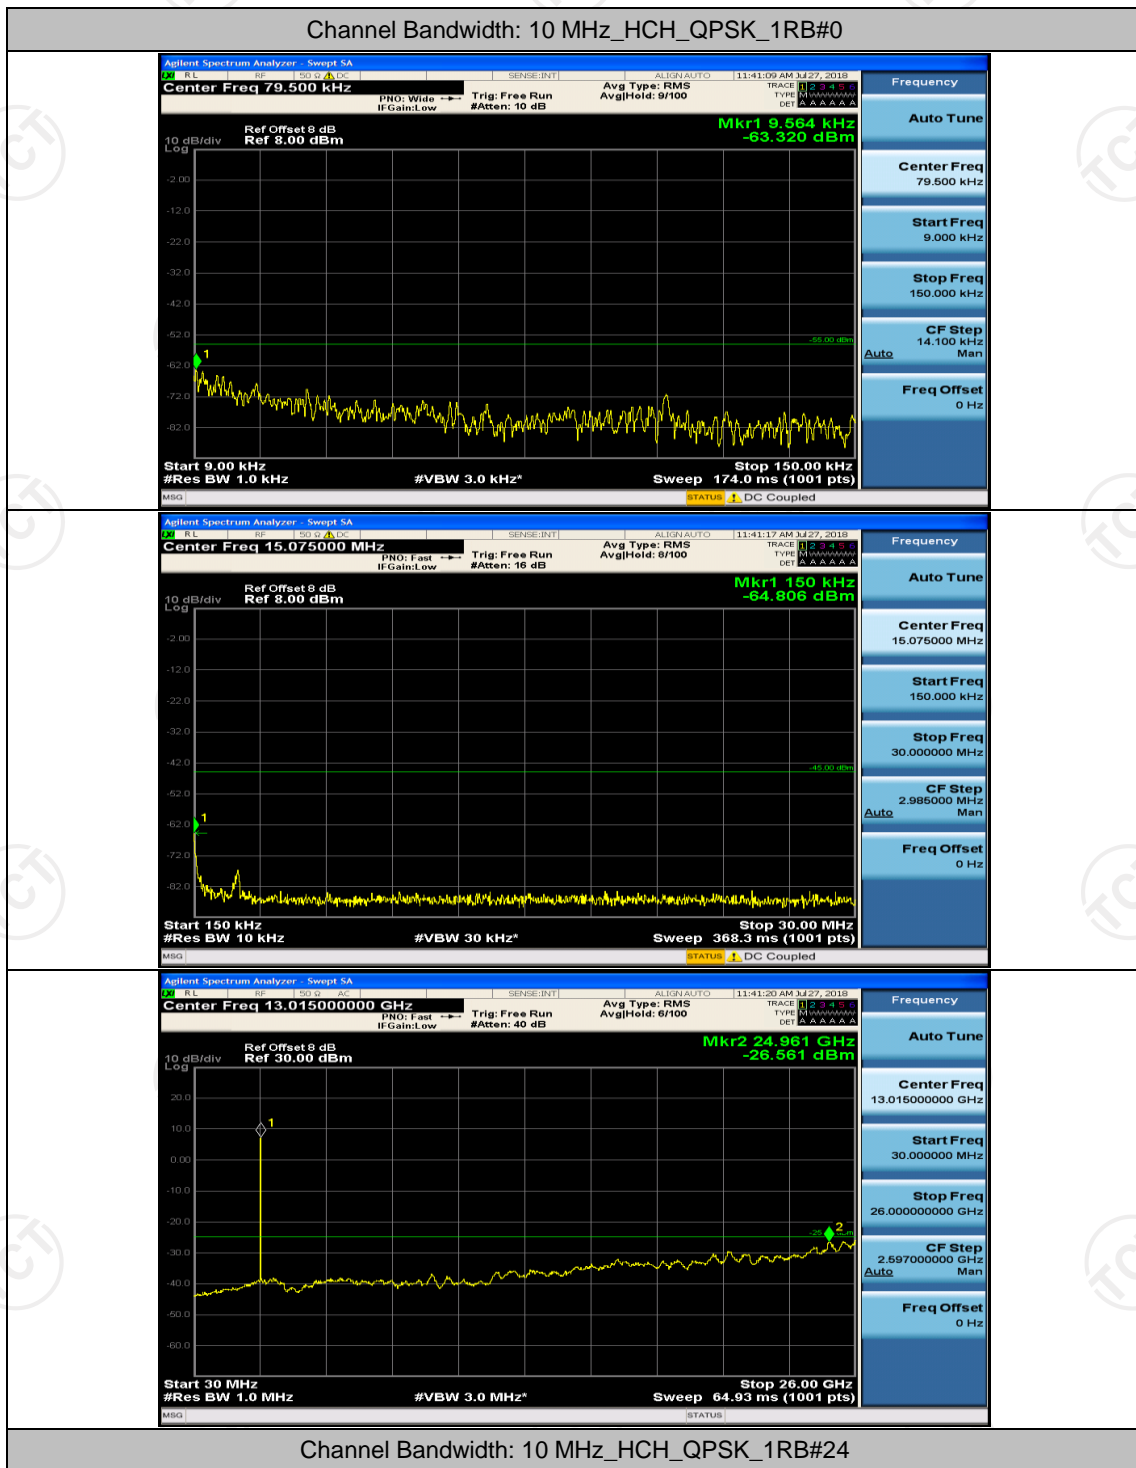

## Channel Bandwidth: 10 MHz

## Channel Bandwidth: 15 MHz

(Channel Bandwidth:15 MHz)\_LCH\_16QAM\_1RB#0

(Channel Bandwidth:15 MHz)\_LCH\_16QAM\_1RB#37