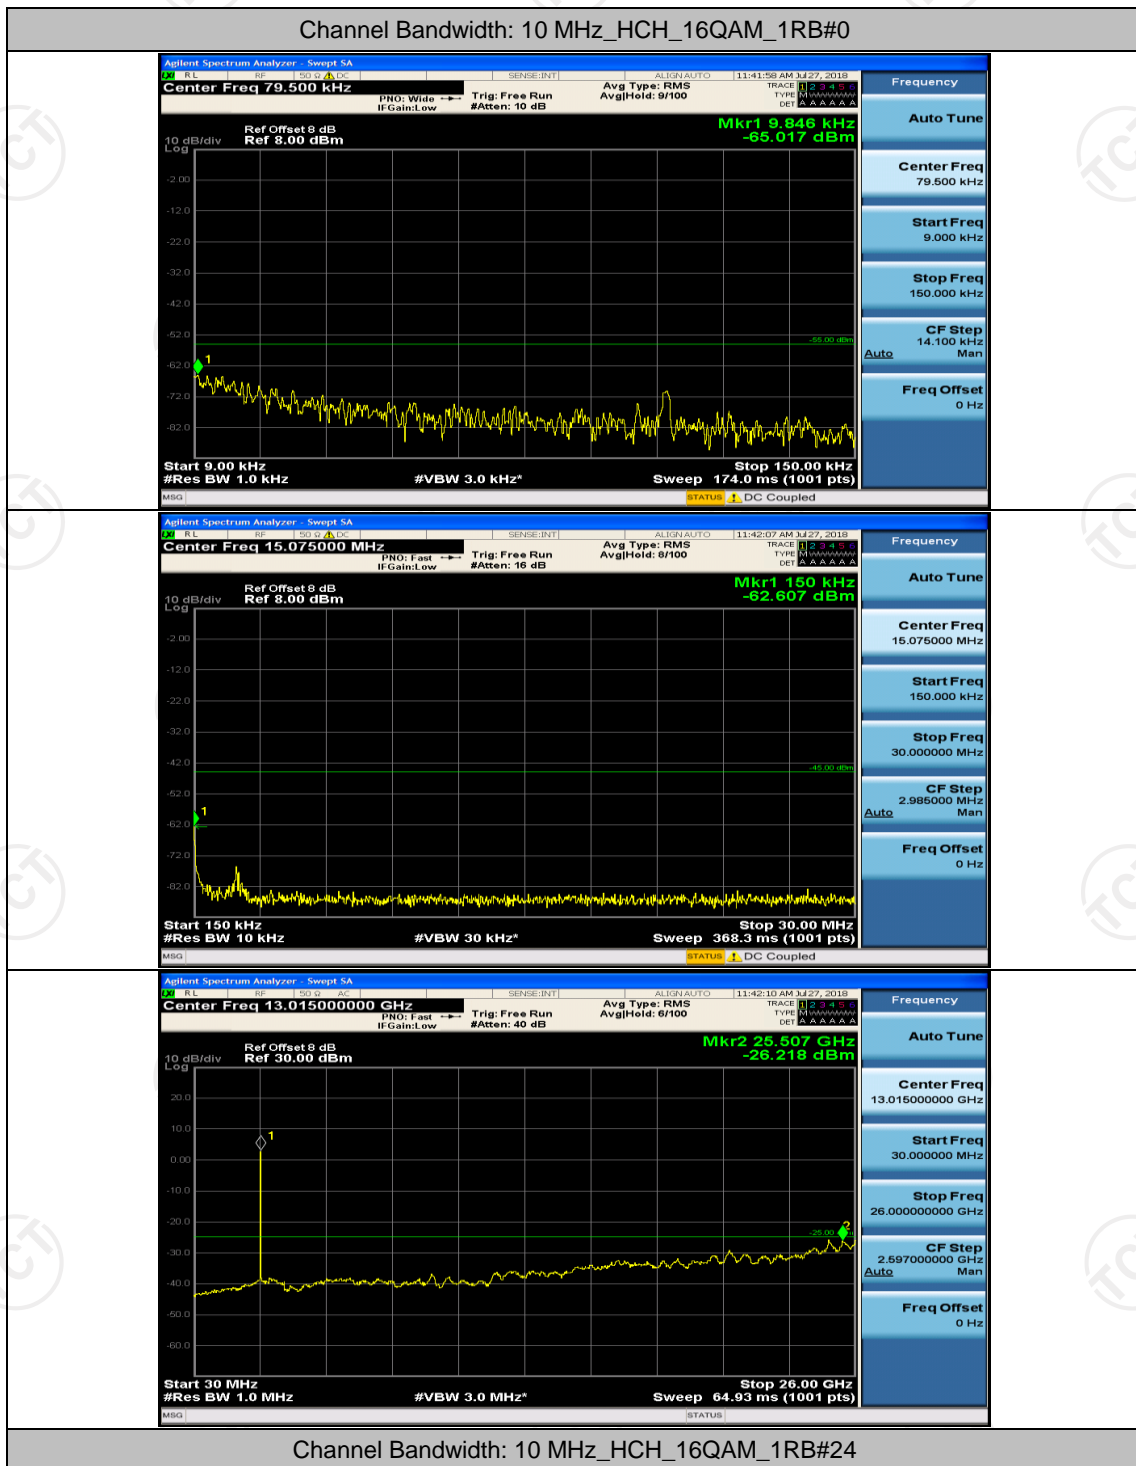

## Channel Bandwidth: 10 MHz

## Channel Bandwidth: 15 MHz

(Channel Bandwidth:15 MHz)\_LCH\_16QAM\_1RB#0

(Channel Bandwidth:15 MHz)\_LCH\_16QAM\_1RB#37