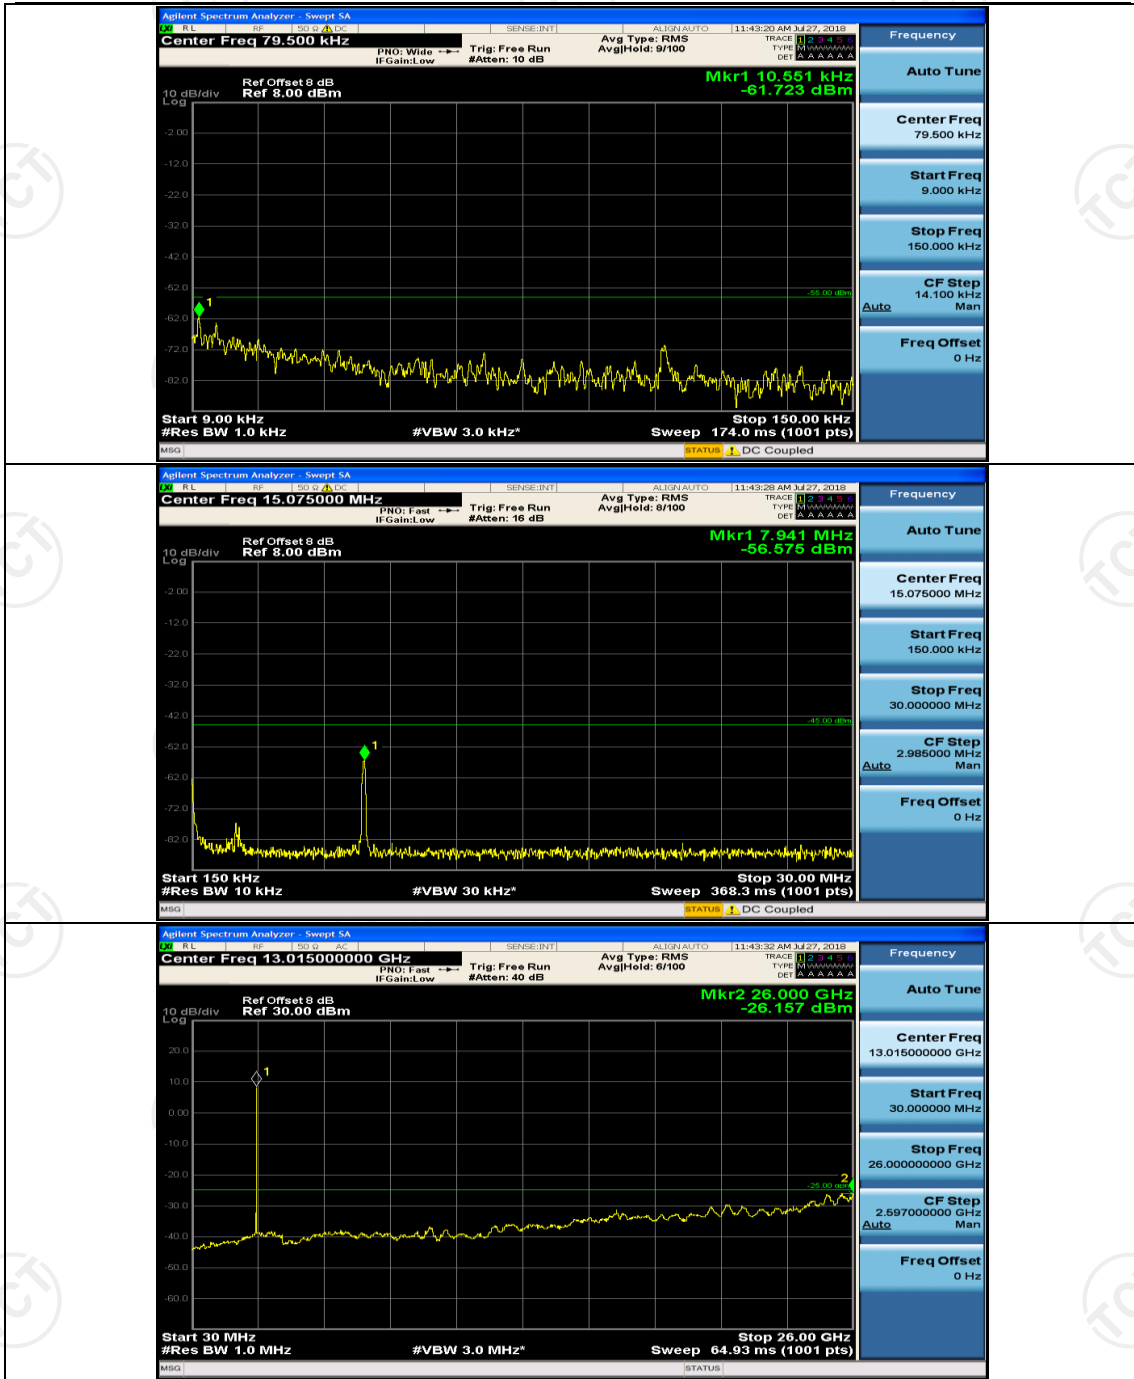

## Channel Bandwidth: 10 MHz

## Channel Bandwidth: 15 MHz

(Channel Bandwidth:15 MHz)\_LCH\_16QAM\_1RB#0

(Channel Bandwidth:15 MHz)\_LCH\_16QAM\_1RB#37