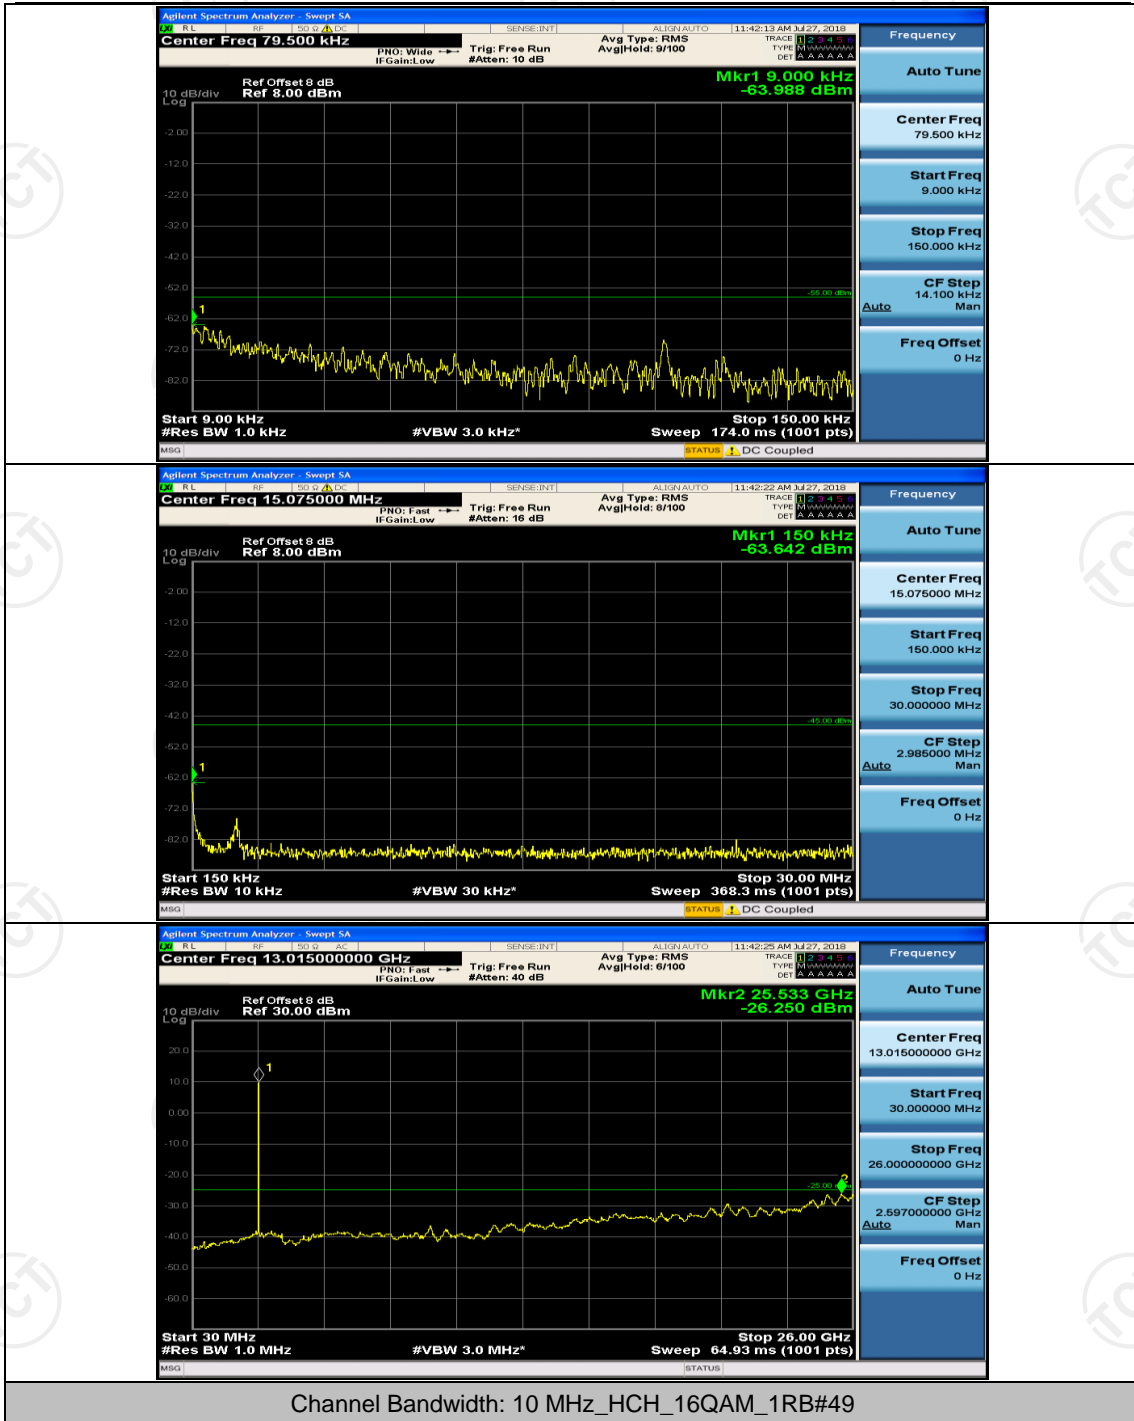

## Channel Bandwidth: 10 MHz

## Channel Bandwidth: 15 MHz

(Channel Bandwidth:15 MHz)\_LCH\_16QAM\_1RB#0

(Channel Bandwidth:15 MHz)\_LCH\_16QAM\_1RB#37