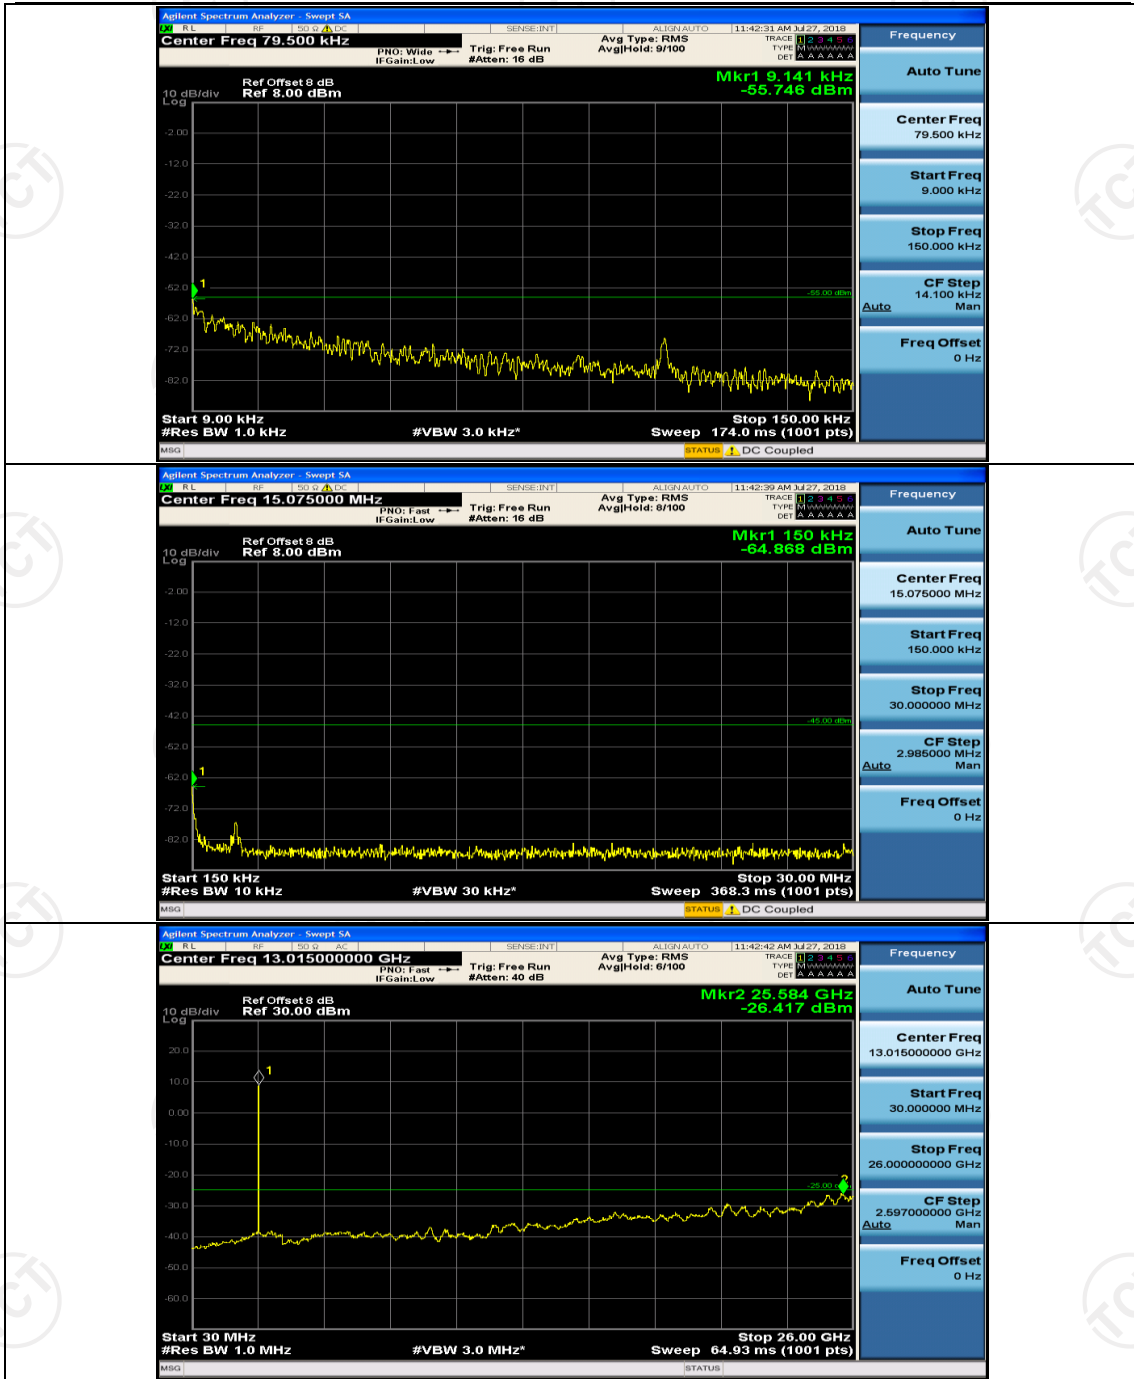

## Channel Bandwidth: 10 MHz

## Channel Bandwidth: 15 MHz

(Channel Bandwidth:15 MHz)\_LCH\_16QAM\_1RB#0

(Channel Bandwidth:15 MHz)\_LCH\_16QAM\_1RB#37