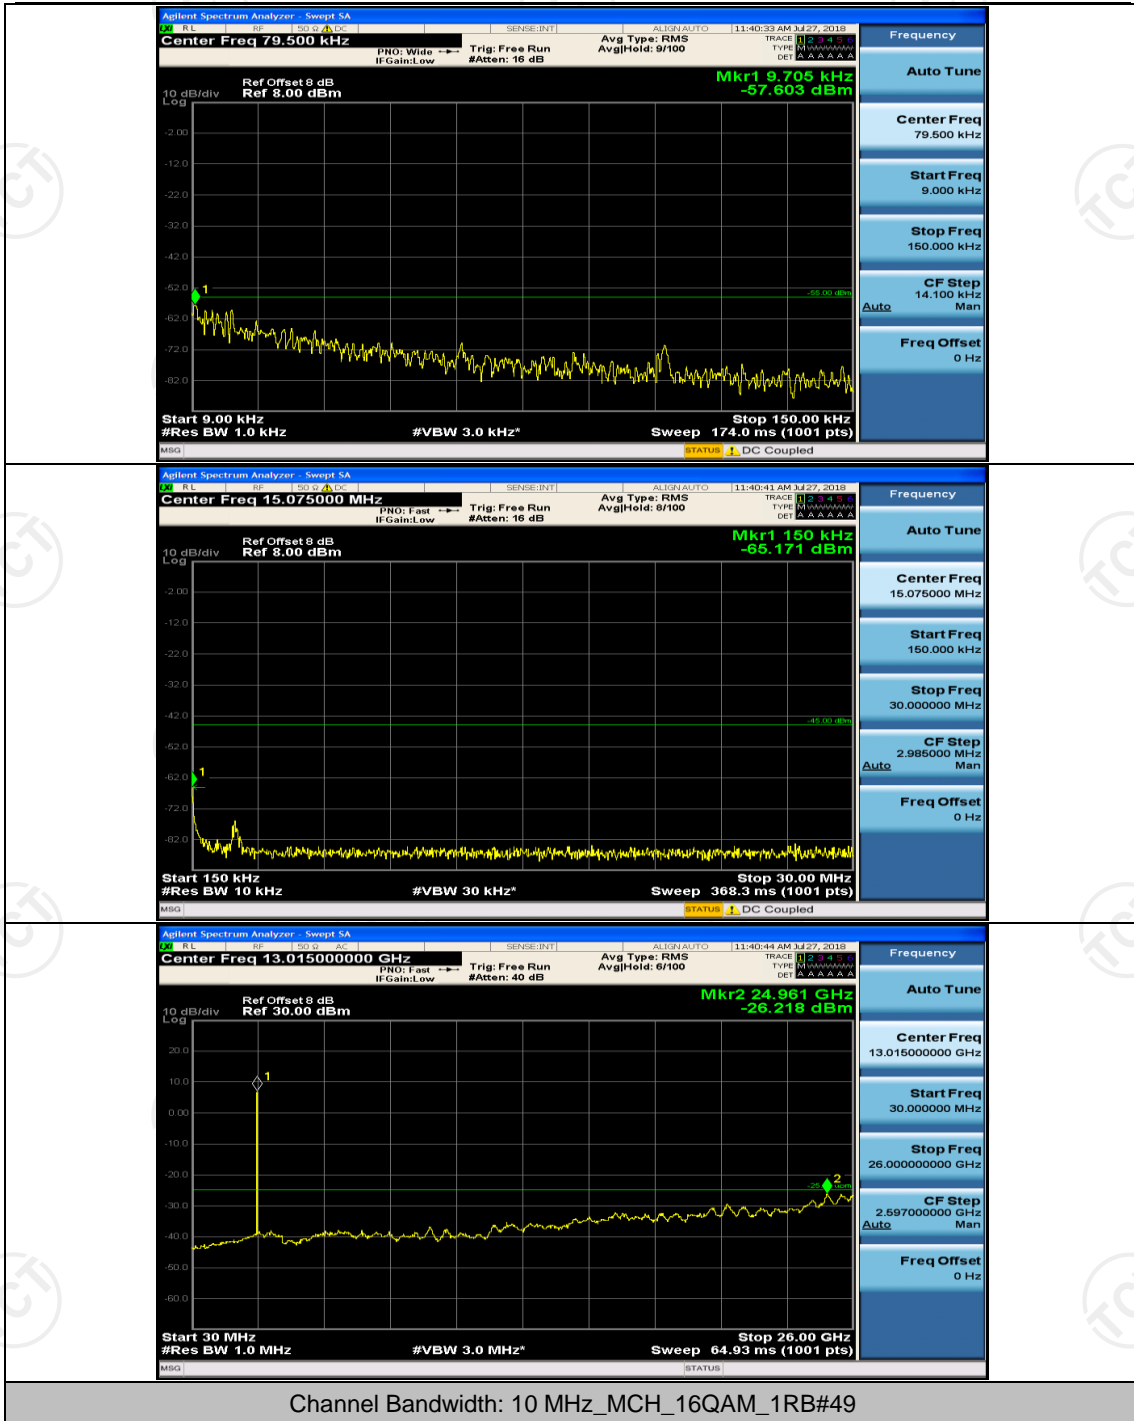

## Channel Bandwidth: 10 MHz

## Channel Bandwidth: 15 MHz

(Channel Bandwidth:15 MHz)\_LCH\_16QAM\_1RB#0

(Channel Bandwidth:15 MHz)\_LCH\_16QAM\_1RB#37