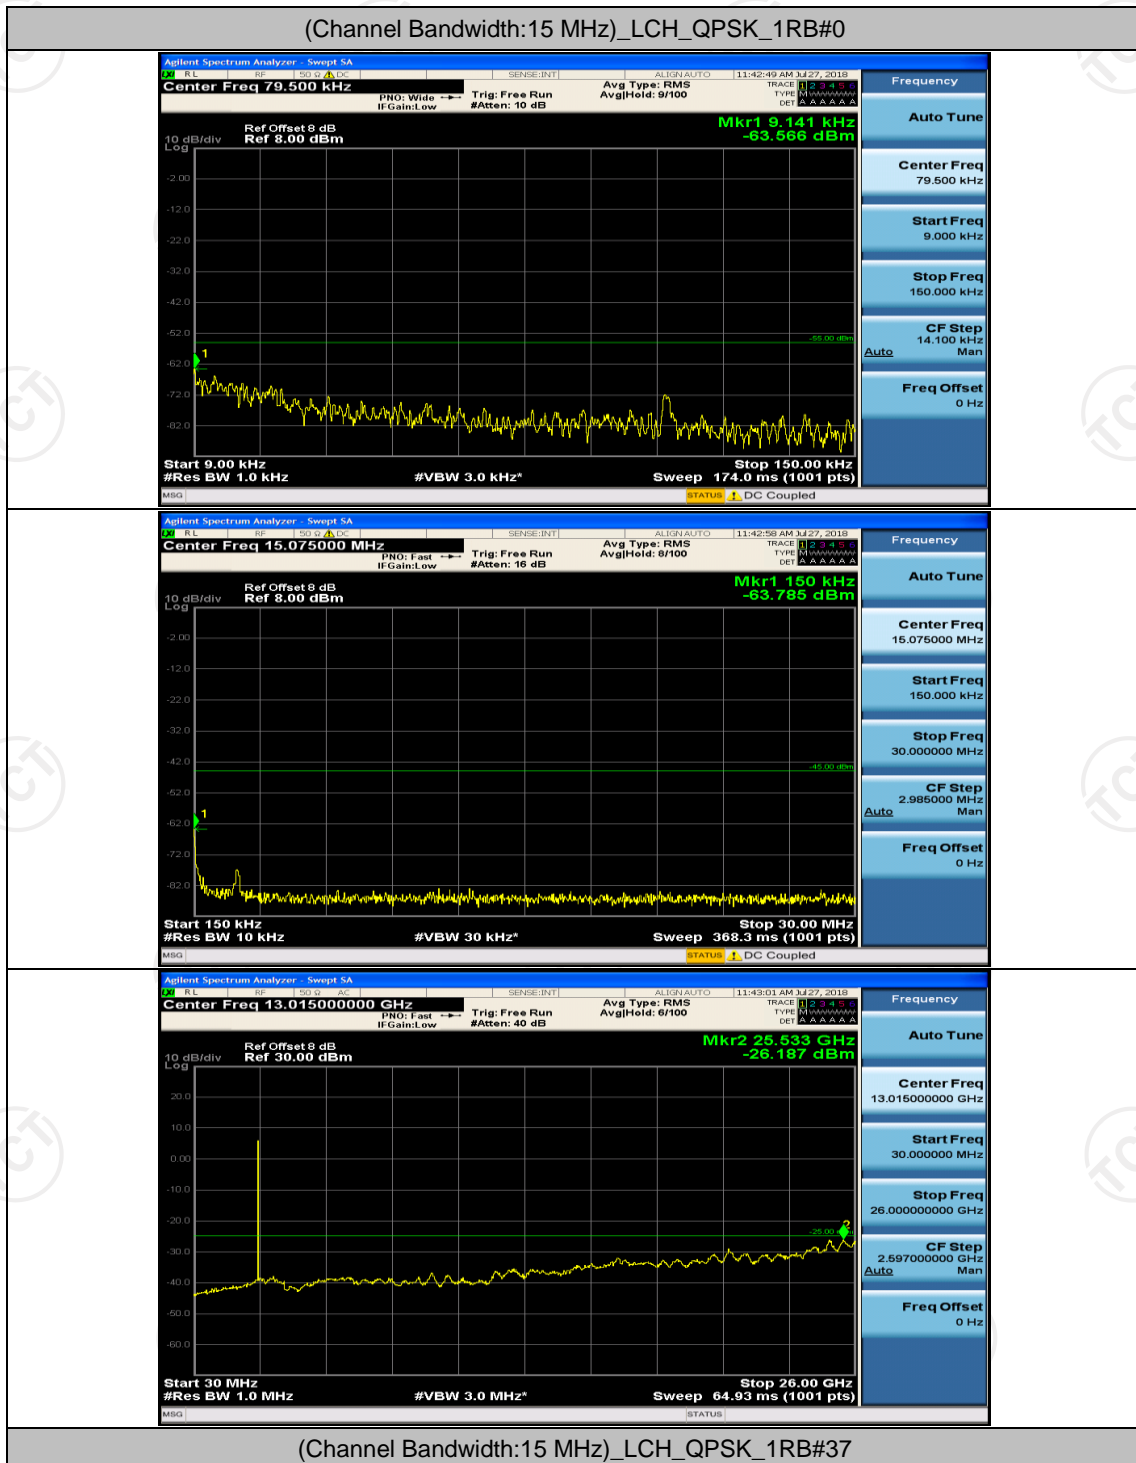

## Channel Bandwidth: 10 MHz

## Channel Bandwidth: 15 MHz

(Channel Bandwidth:15 MHz)\_LCH\_16QAM\_1RB#0

(Channel Bandwidth:15 MHz)\_LCH\_16QAM\_1RB#37