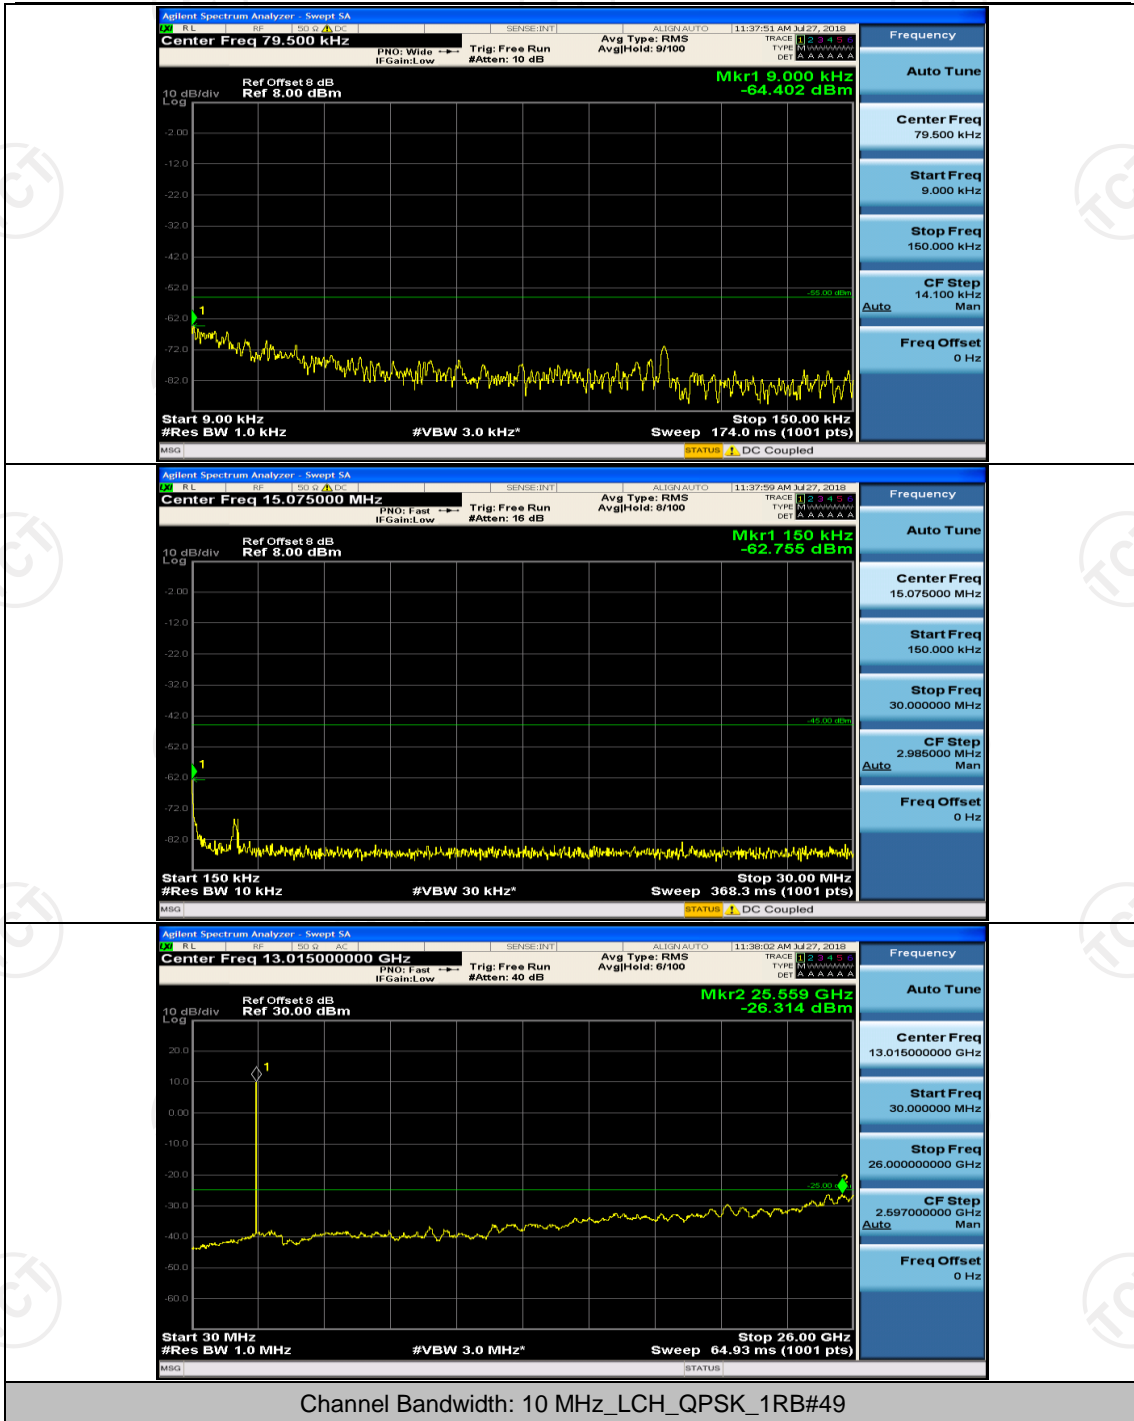

## Channel Bandwidth: 10 MHz

## Channel Bandwidth: 15 MHz

(Channel Bandwidth:15 MHz)\_LCH\_16QAM\_1RB#0

(Channel Bandwidth:15 MHz)\_LCH\_16QAM\_1RB#37