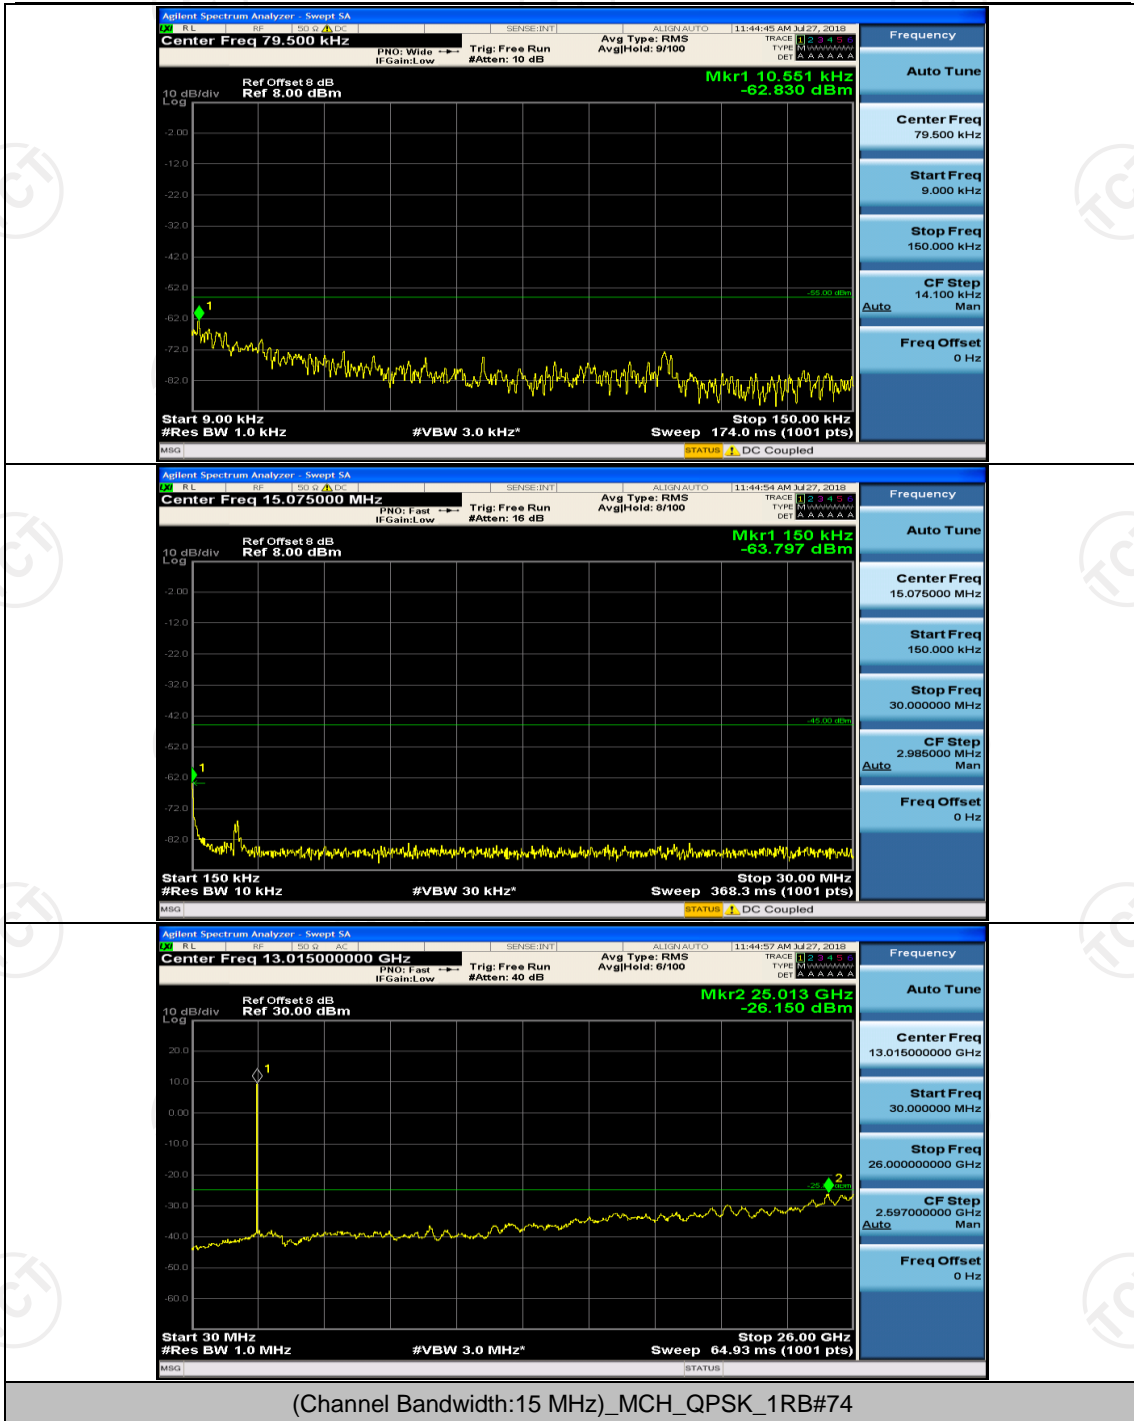

## Channel Bandwidth: 10 MHz

## Channel Bandwidth: 15 MHz

(Channel Bandwidth:15 MHz)\_LCH\_16QAM\_1RB#0

(Channel Bandwidth:15 MHz)\_LCH\_16QAM\_1RB#37