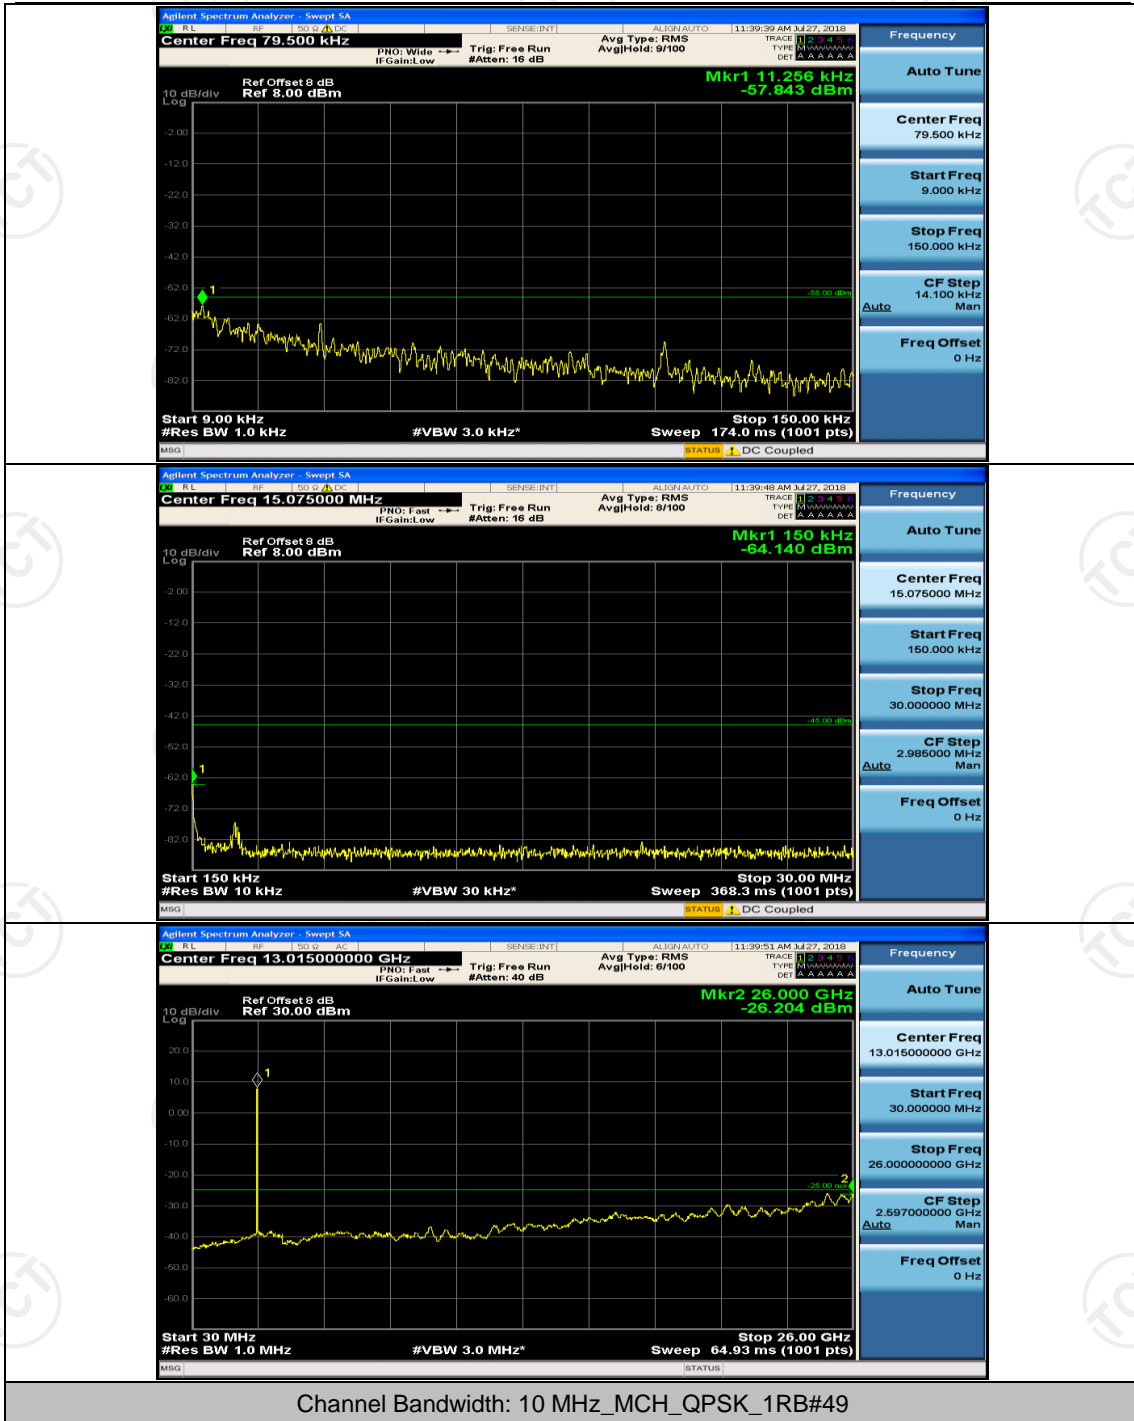

## Channel Bandwidth: 10 MHz

## Channel Bandwidth: 15 MHz

(Channel Bandwidth:15 MHz)\_LCH\_16QAM\_1RB#0

(Channel Bandwidth:15 MHz)\_LCH\_16QAM\_1RB#37