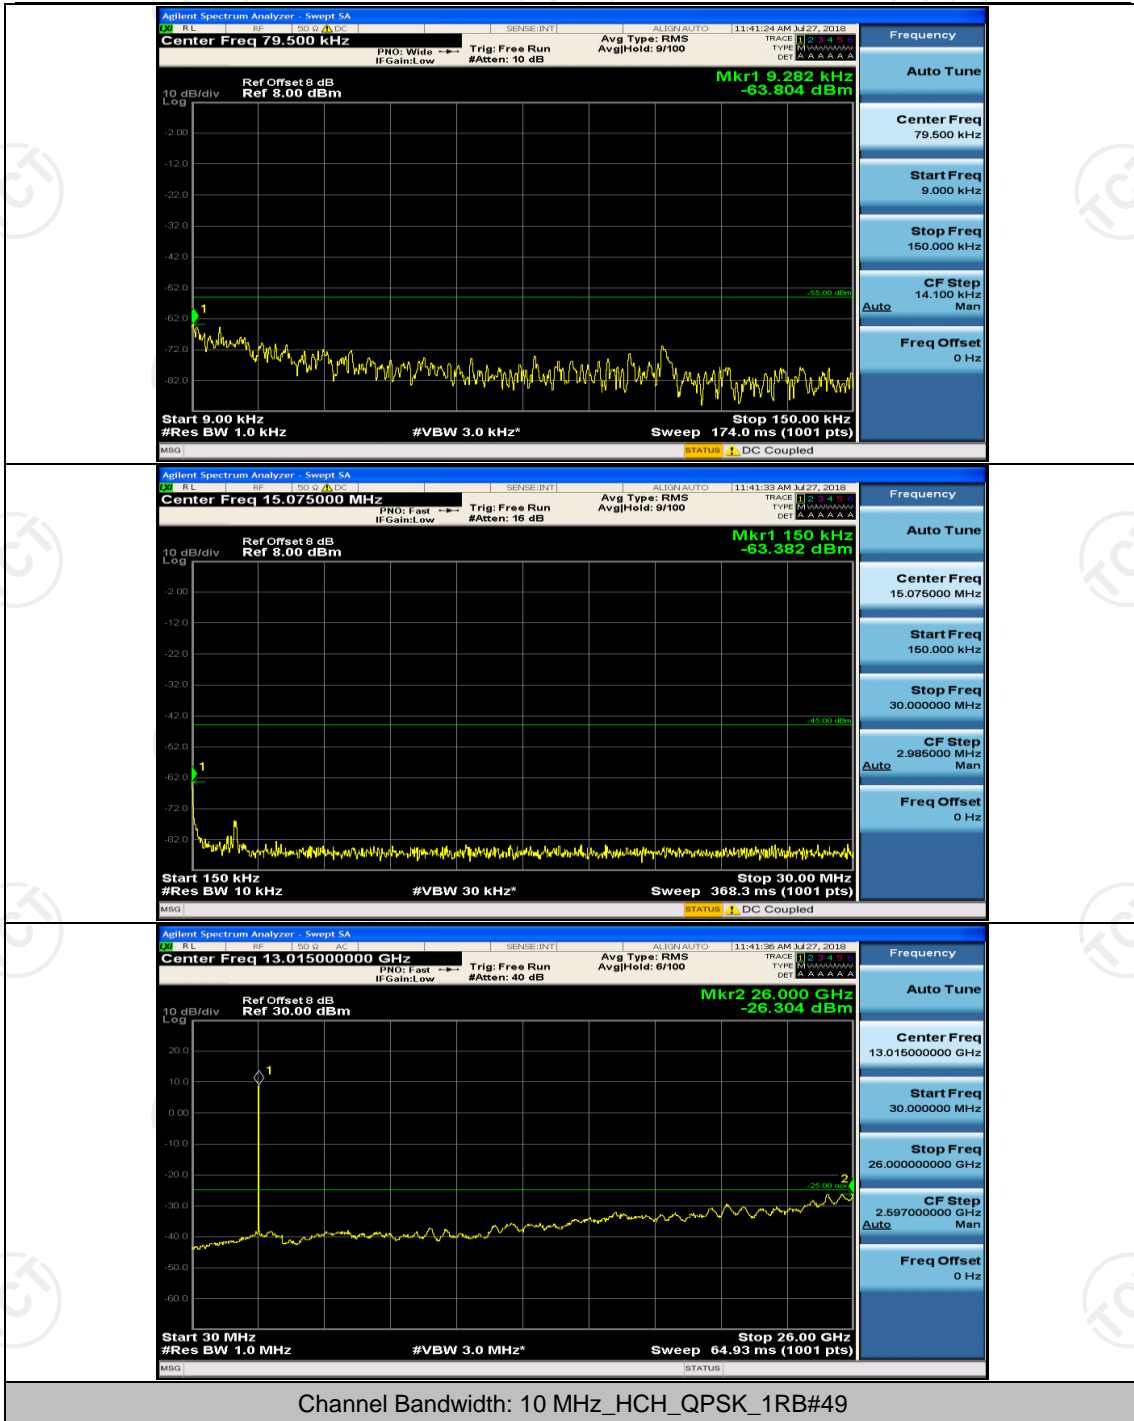

## Channel Bandwidth: 10 MHz

## Channel Bandwidth: 15 MHz

(Channel Bandwidth:15 MHz)\_LCH\_16QAM\_1RB#0

(Channel Bandwidth:15 MHz)\_LCH\_16QAM\_1RB#37