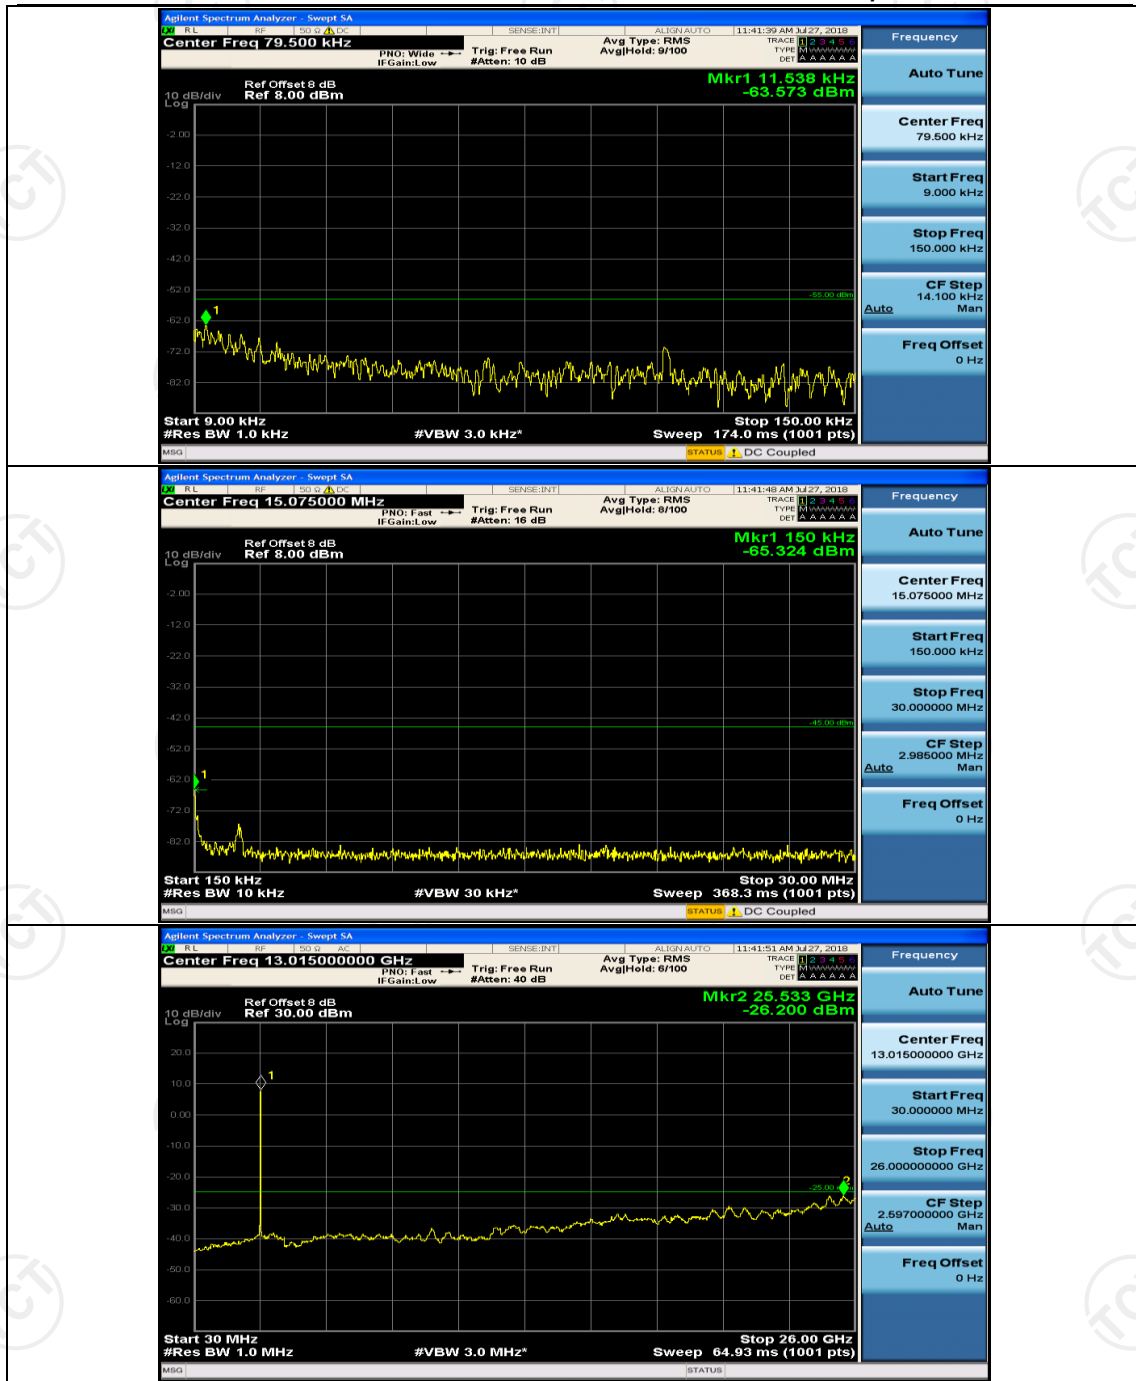

## Channel Bandwidth: 10 MHz

## Channel Bandwidth: 15 MHz

(Channel Bandwidth:15 MHz)\_LCH\_16QAM\_1RB#0

(Channel Bandwidth:15 MHz)\_LCH\_16QAM\_1RB#37