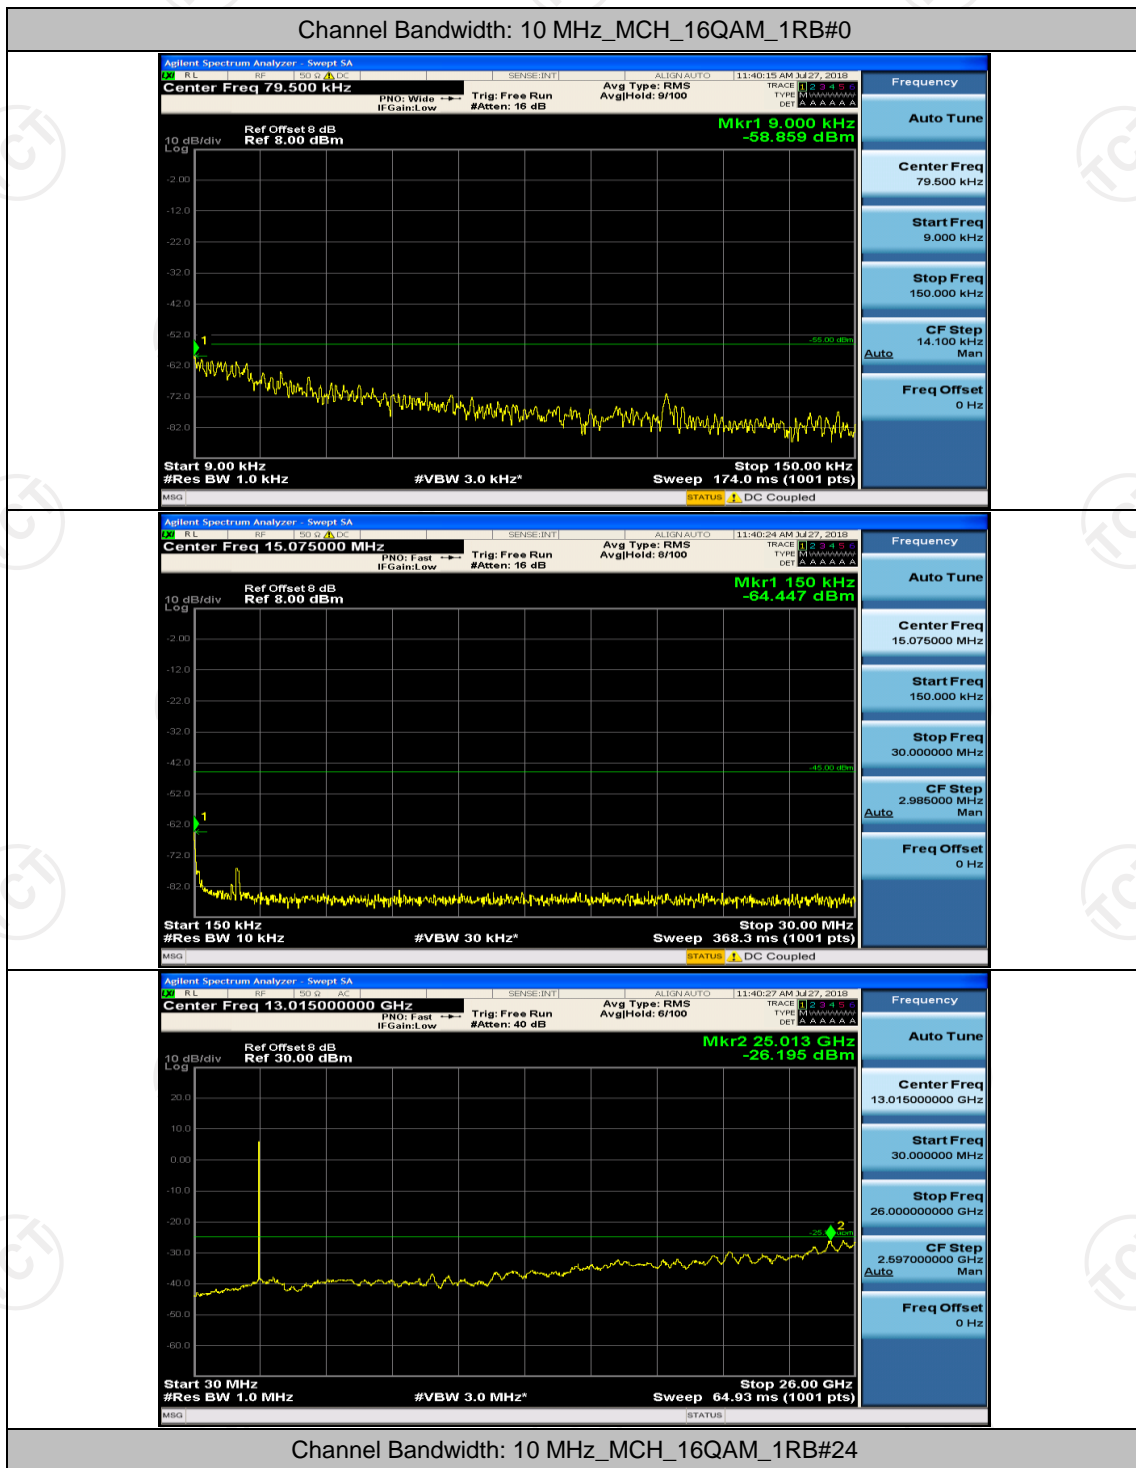

## Channel Bandwidth: 10 MHz

## Channel Bandwidth: 15 MHz

(Channel Bandwidth:15 MHz)\_LCH\_16QAM\_1RB#0

(Channel Bandwidth:15 MHz)\_LCH\_16QAM\_1RB#37