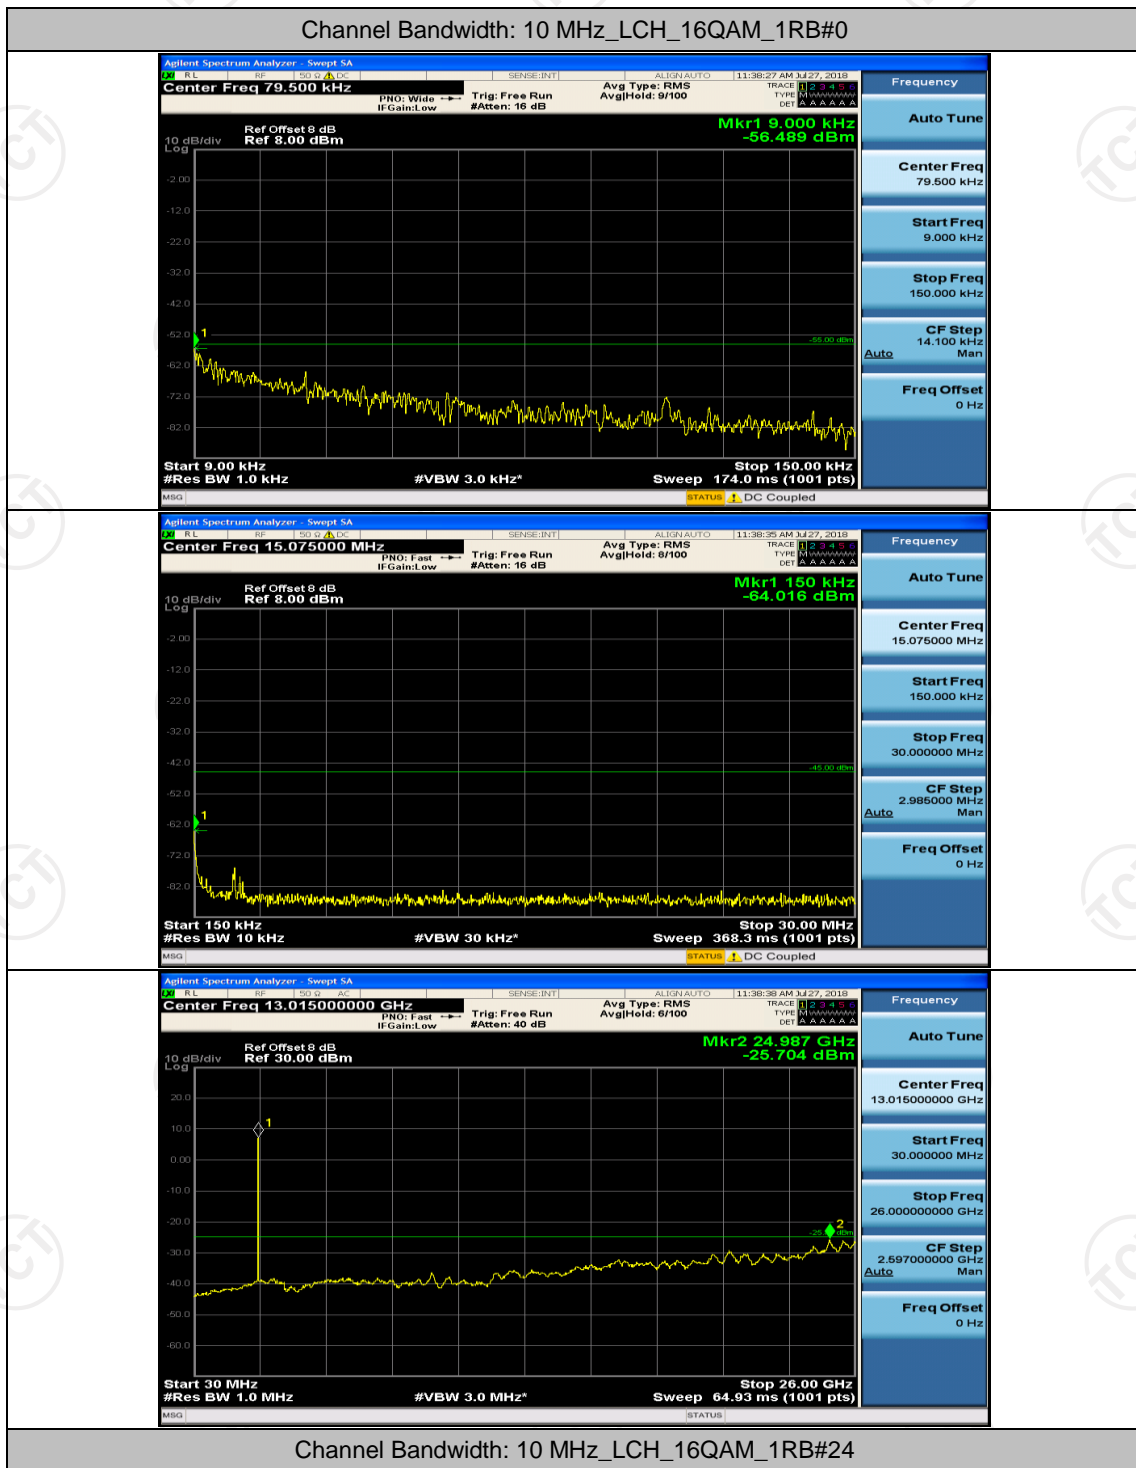

## Channel Bandwidth: 10 MHz

## Channel Bandwidth: 15 MHz

(Channel Bandwidth:15 MHz)\_LCH\_16QAM\_1RB#0

(Channel Bandwidth:15 MHz)\_LCH\_16QAM\_1RB#37