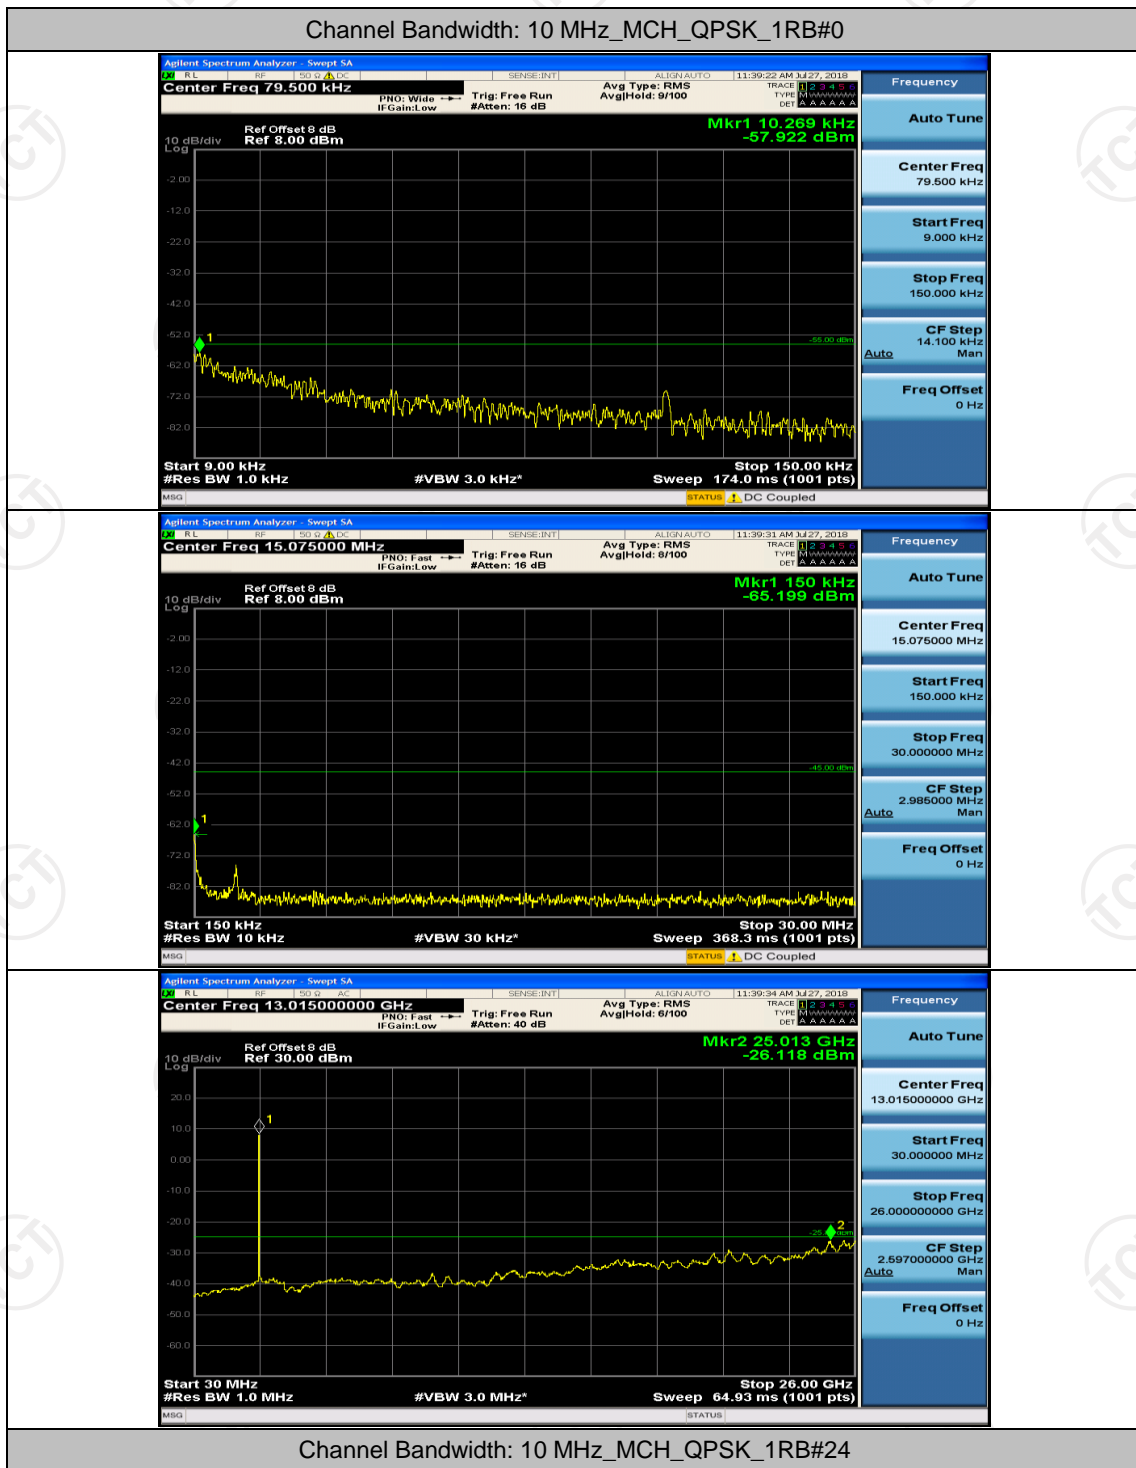

## Channel Bandwidth: 10 MHz

## Channel Bandwidth: 15 MHz

(Channel Bandwidth:15 MHz)\_LCH\_16QAM\_1RB#0

(Channel Bandwidth:15 MHz)\_LCH\_16QAM\_1RB#37