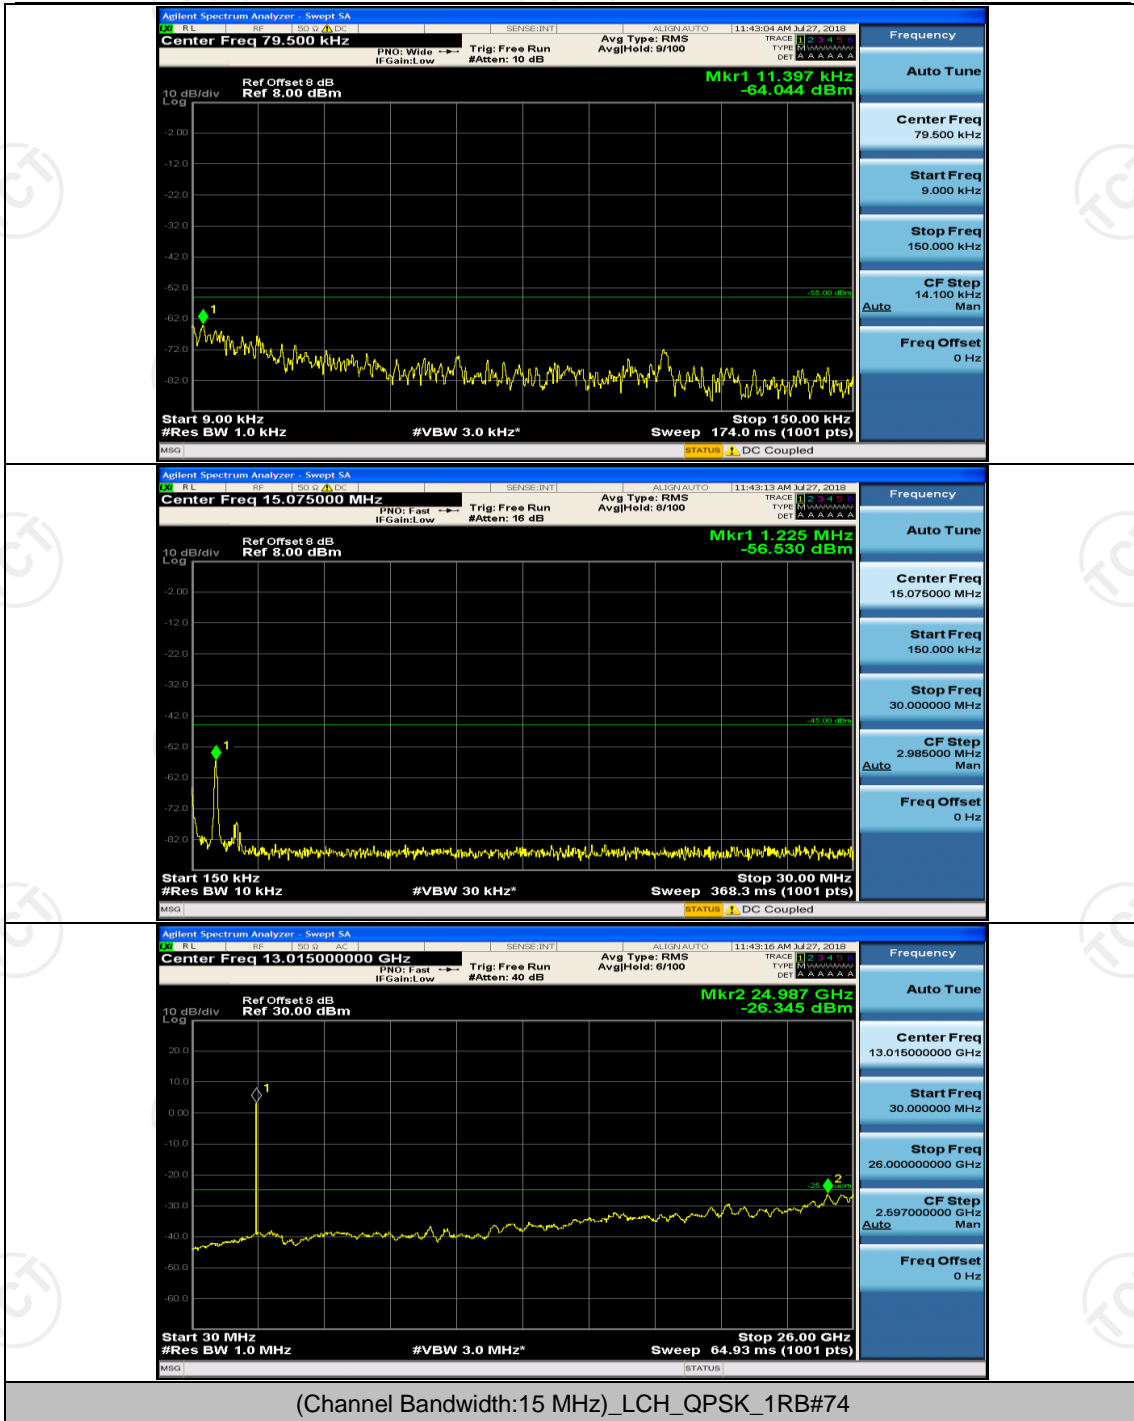

## Channel Bandwidth: 10 MHz

## Channel Bandwidth: 15 MHz

(Channel Bandwidth:15 MHz)\_LCH\_16QAM\_1RB#0

(Channel Bandwidth:15 MHz)\_LCH\_16QAM\_1RB#37