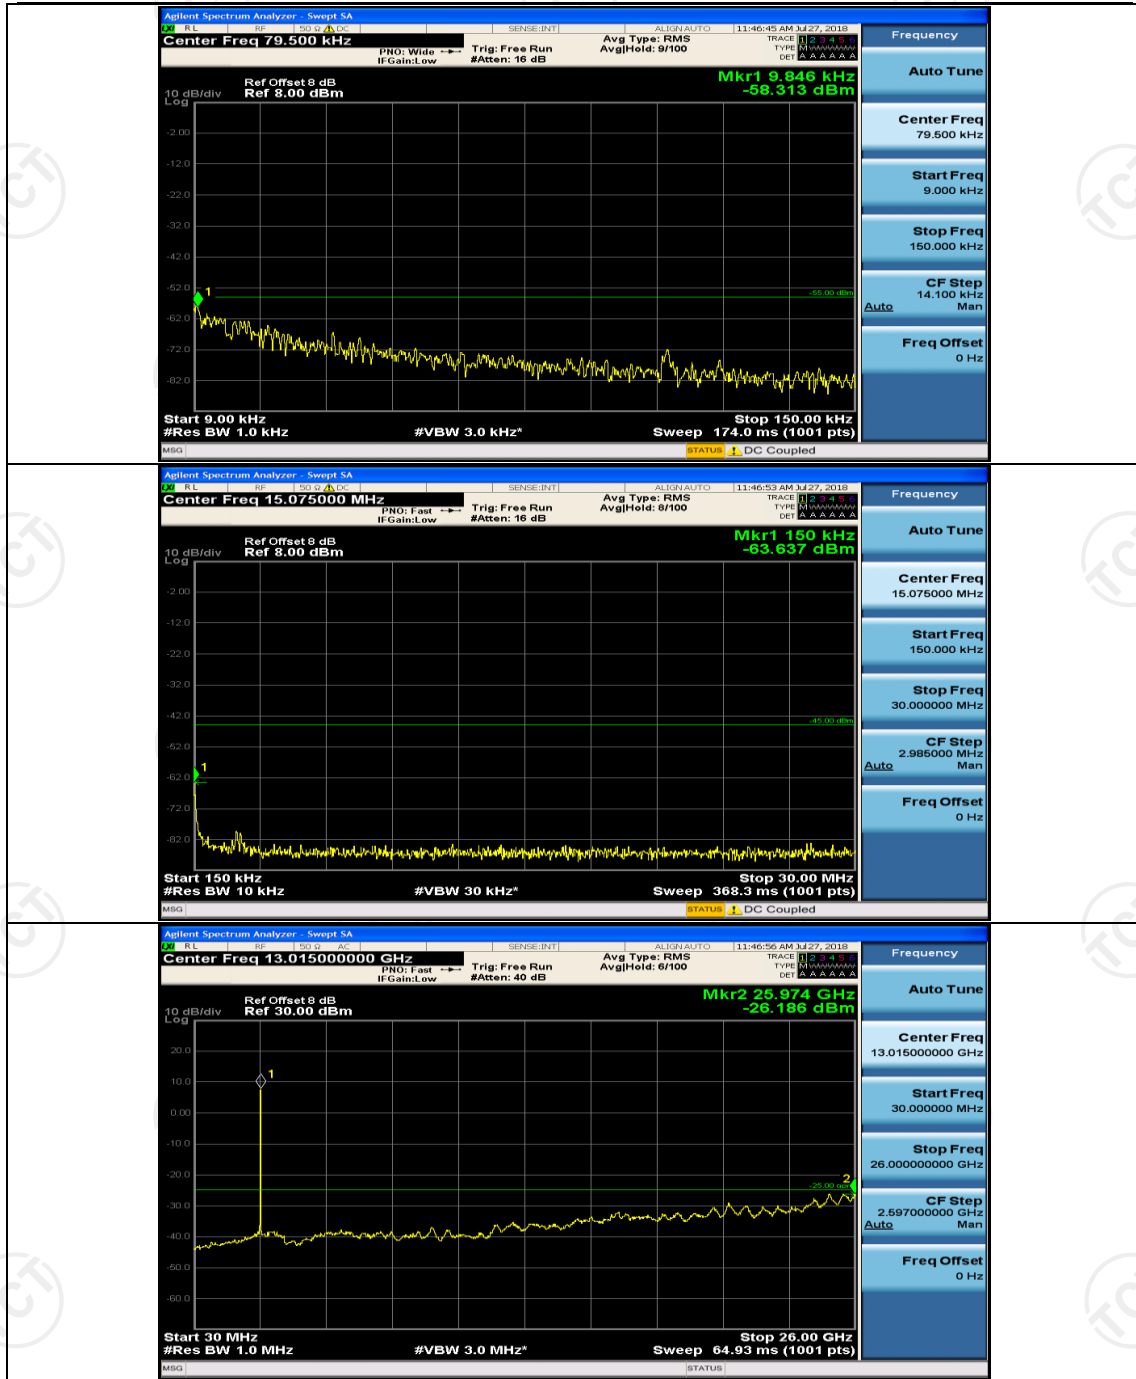

## Channel Bandwidth: 10 MHz

## Channel Bandwidth: 15 MHz

(Channel Bandwidth:15 MHz)\_LCH\_16QAM\_1RB#0

(Channel Bandwidth:15 MHz)\_LCH\_16QAM\_1RB#37