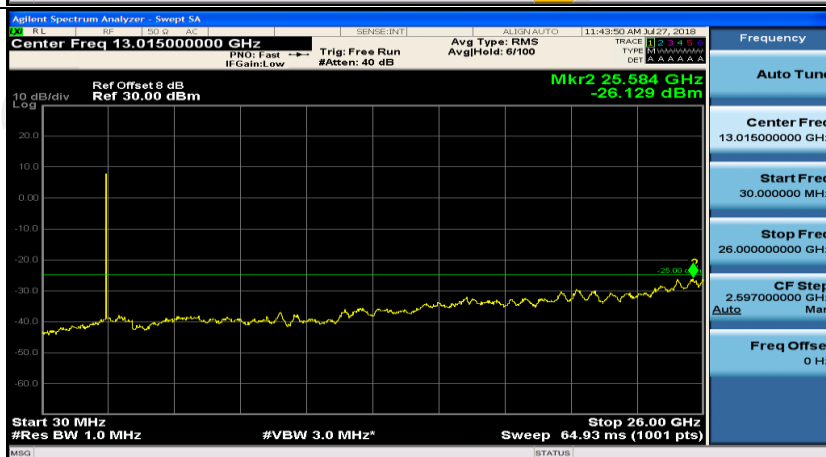

## Channel Bandwidth: 10 MHz

## Channel Bandwidth: 15 MHz

(Channel Bandwidth:15 MHz)\_LCH\_16QAM\_1RB#0

(Channel Bandwidth:15 MHz)\_LCH\_16QAM\_1RB#37