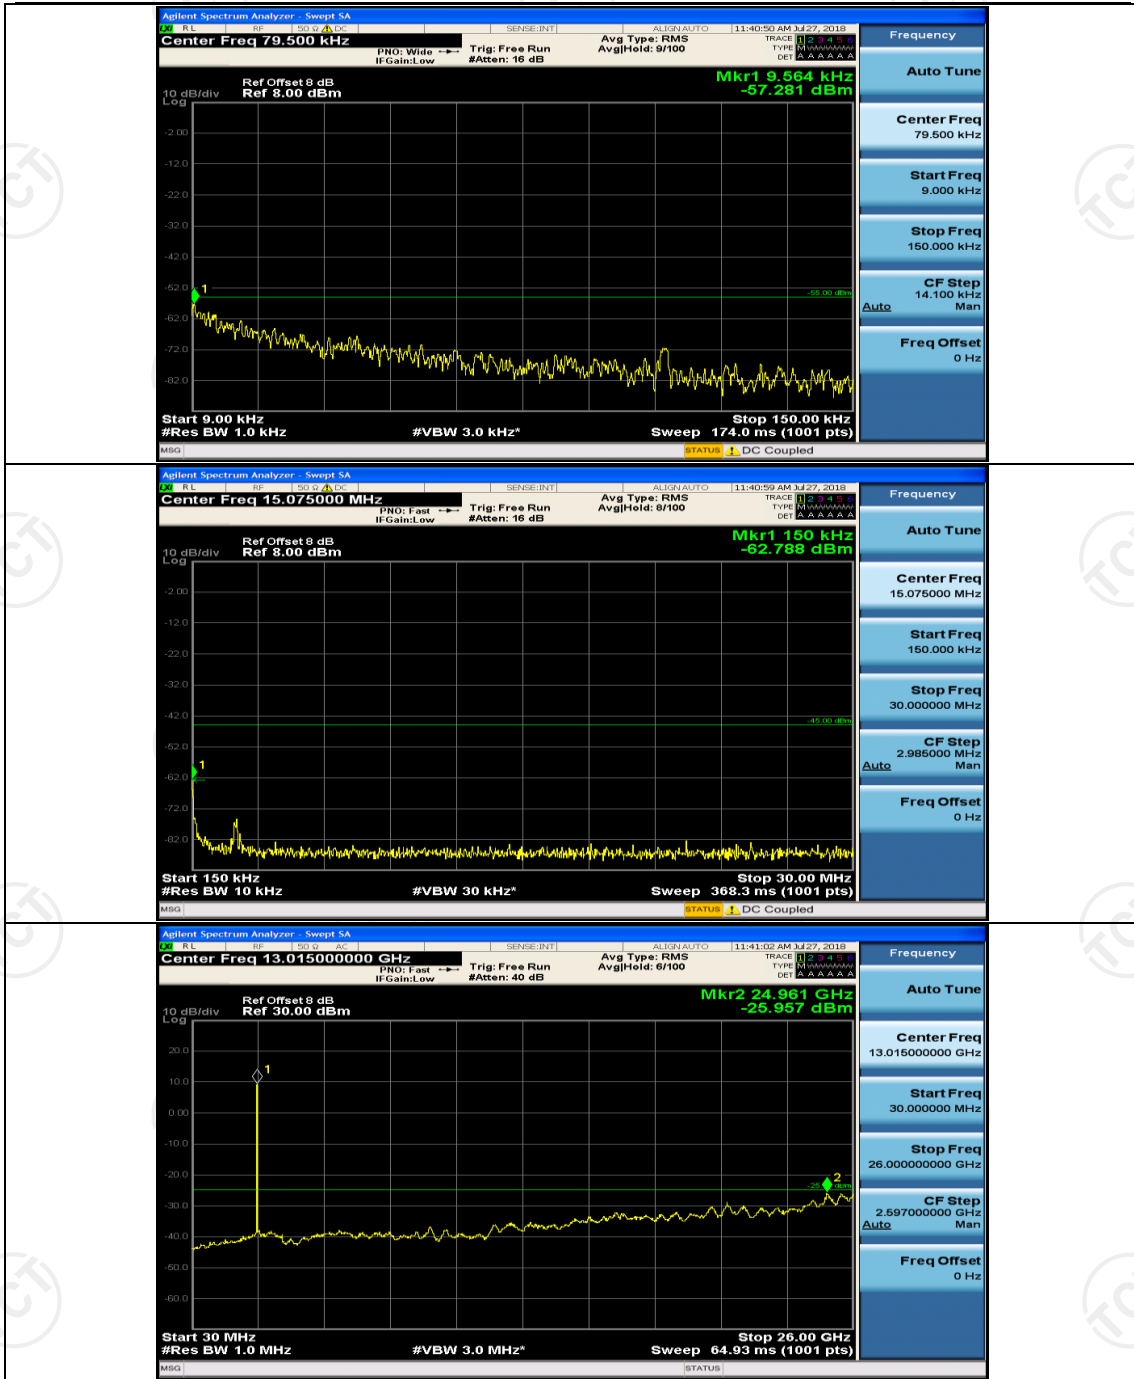

## Channel Bandwidth: 10 MHz

## Channel Bandwidth: 15 MHz

(Channel Bandwidth:15 MHz)\_LCH\_16QAM\_1RB#0

(Channel Bandwidth:15 MHz)\_LCH\_16QAM\_1RB#37