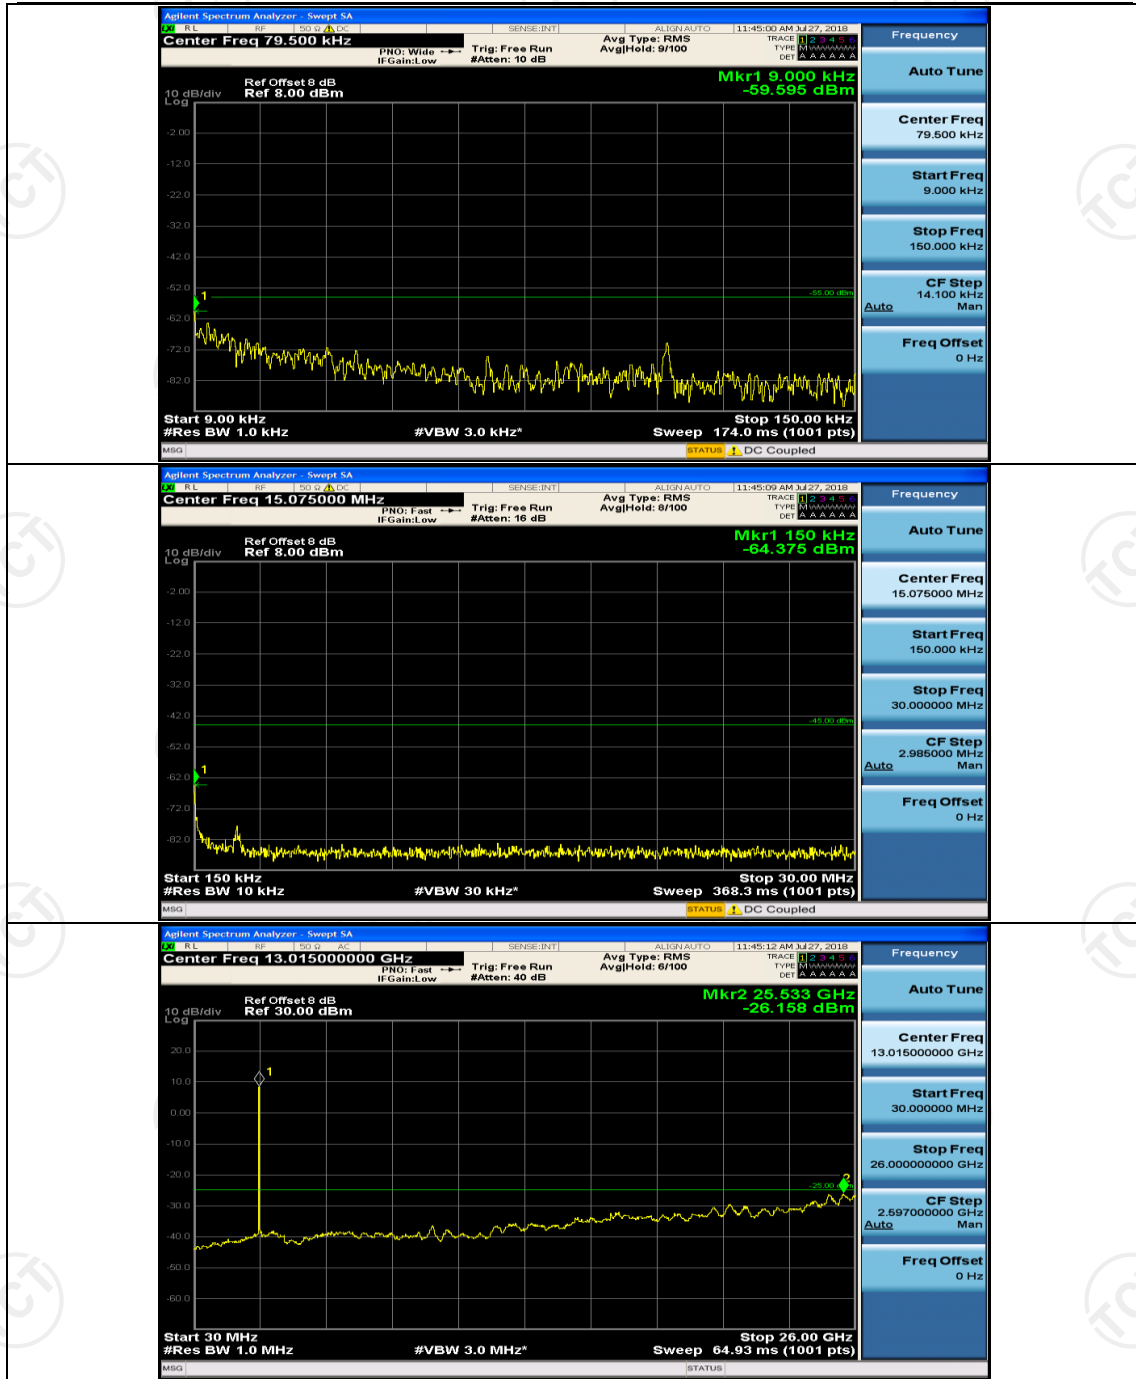

## Channel Bandwidth: 10 MHz

## Channel Bandwidth: 15 MHz

(Channel Bandwidth:15 MHz)\_LCH\_16QAM\_1RB#0

(Channel Bandwidth:15 MHz)\_LCH\_16QAM\_1RB#37