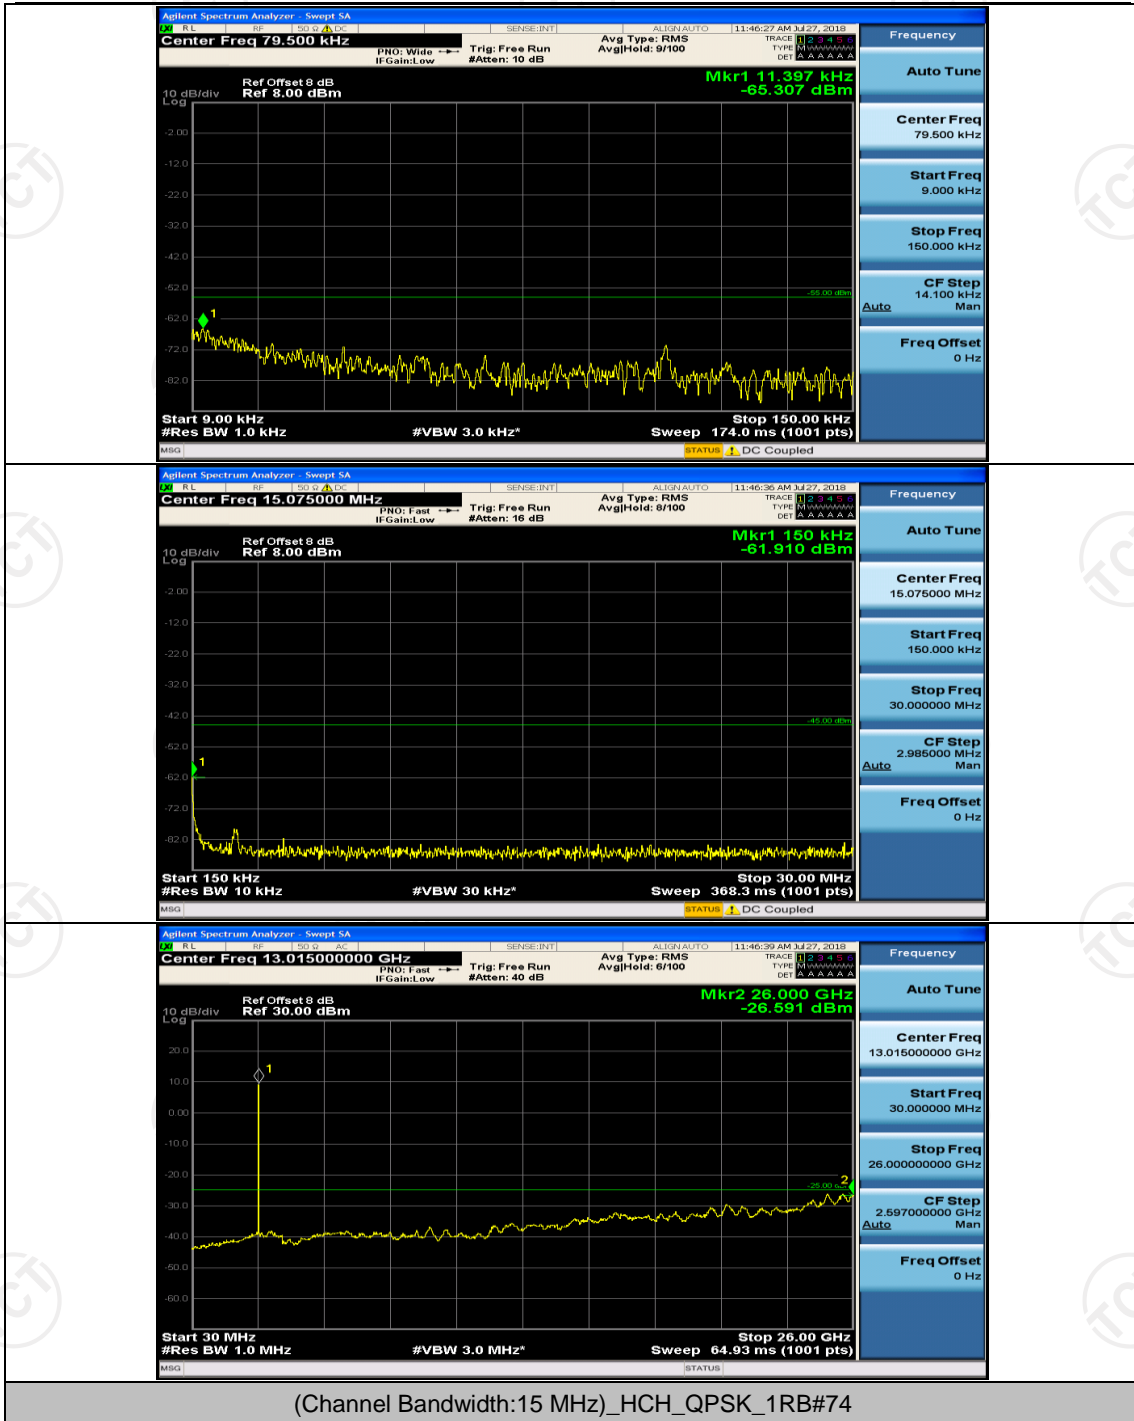

## Channel Bandwidth: 10 MHz

## Channel Bandwidth: 15 MHz

(Channel Bandwidth:15 MHz)\_LCH\_16QAM\_1RB#0

(Channel Bandwidth:15 MHz)\_LCH\_16QAM\_1RB#37