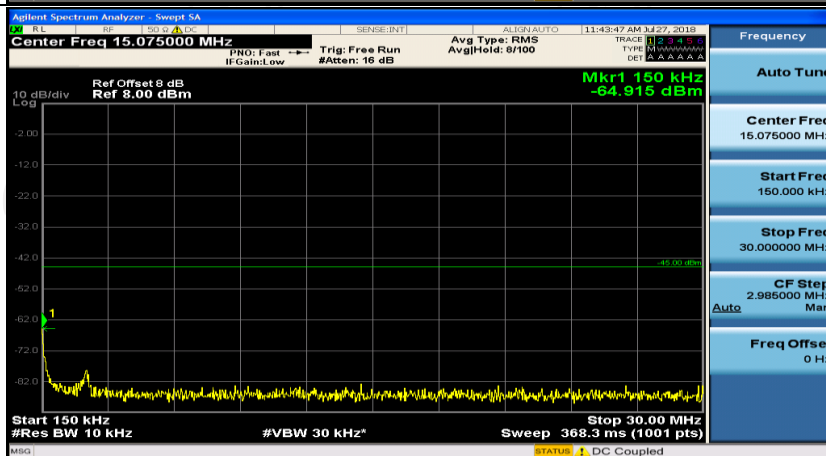

## Channel Bandwidth: 10 MHz

## Channel Bandwidth: 15 MHz

(Channel Bandwidth:15 MHz)\_LCH\_16QAM\_1RB#0

(Channel Bandwidth:15 MHz)\_LCH\_16QAM\_1RB#37