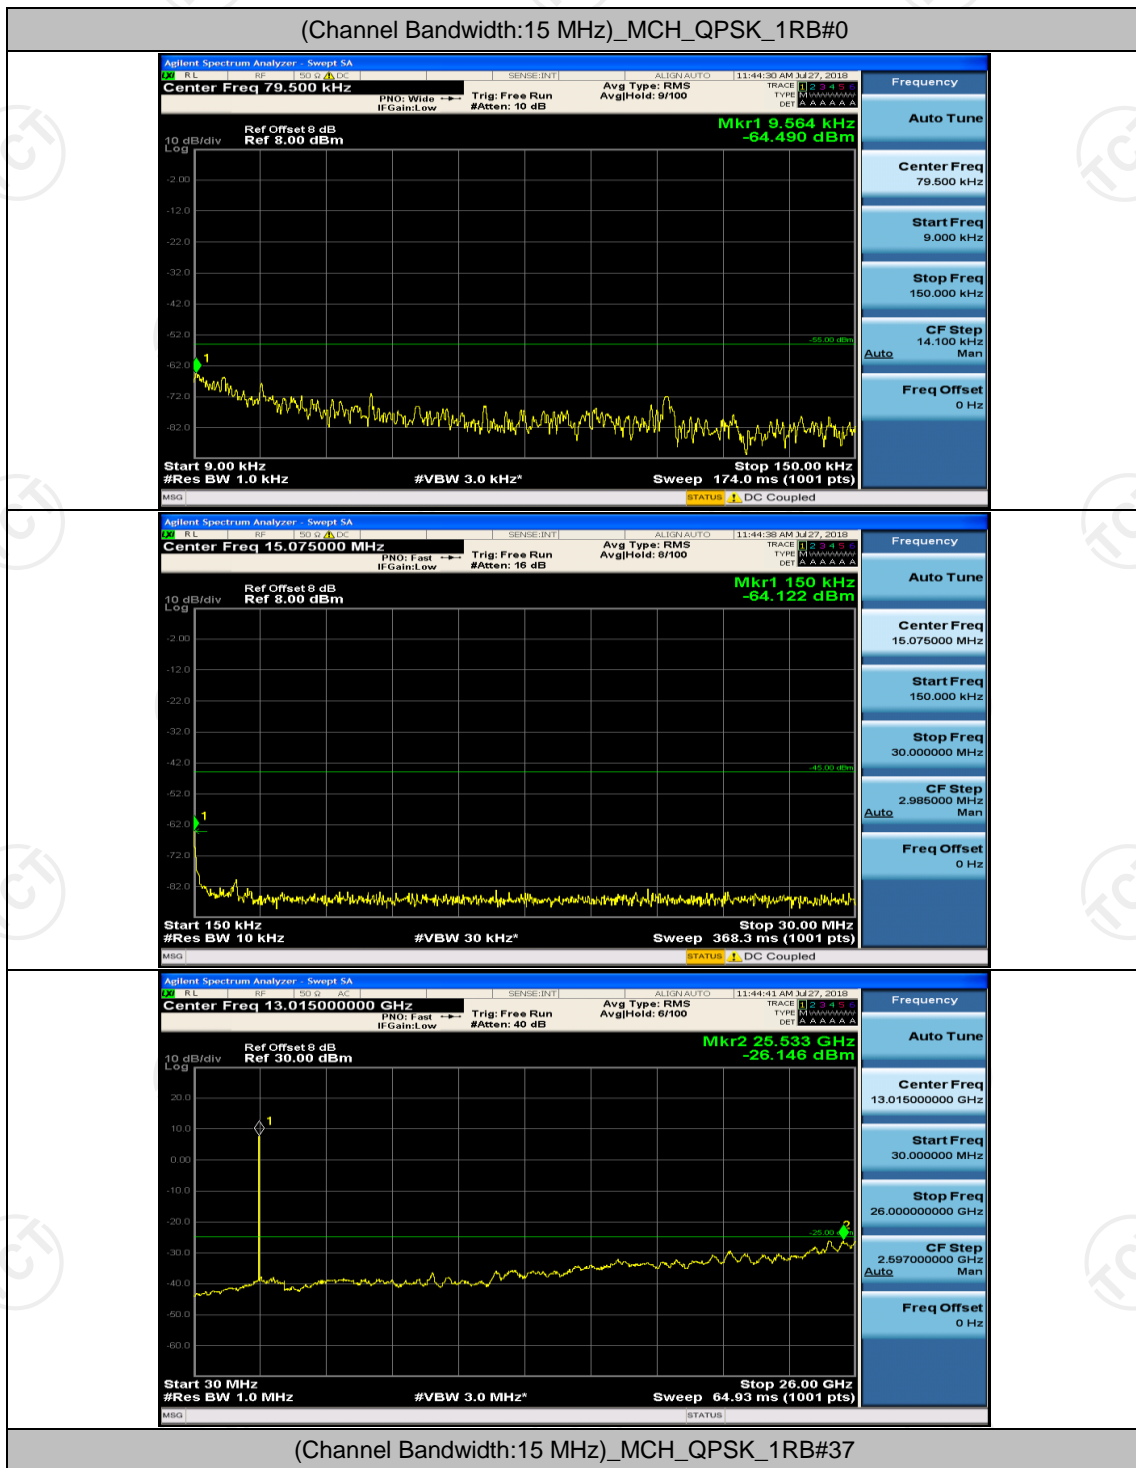

## Channel Bandwidth: 10 MHz

## Channel Bandwidth: 15 MHz

(Channel Bandwidth:15 MHz)\_LCH\_16QAM\_1RB#0

(Channel Bandwidth:15 MHz)\_LCH\_16QAM\_1RB#37