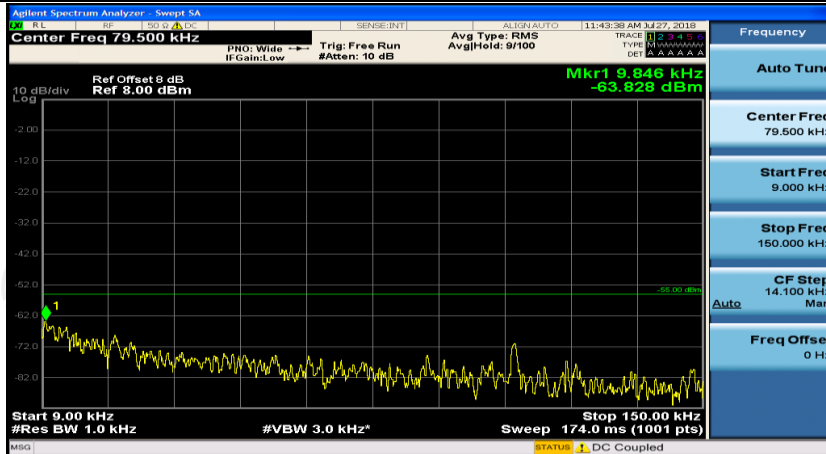

## Channel Bandwidth: 10 MHz

## Channel Bandwidth: 15 MHz

(Channel Bandwidth:15 MHz)\_LCH\_16QAM\_1RB#0

(Channel Bandwidth:15 MHz)\_LCH\_16QAM\_1RB#37