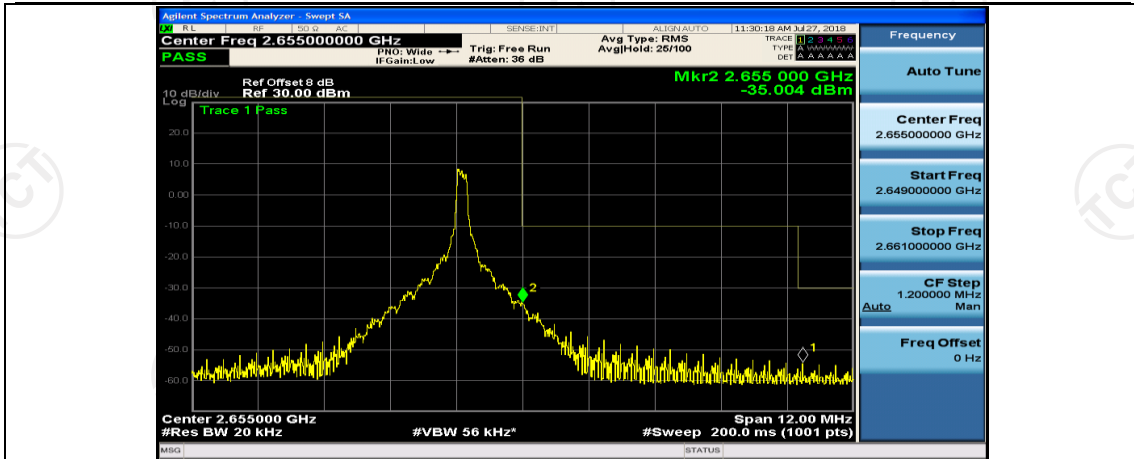

(Channel Bandwidth:20 MHz)_LCH_QPSK_50RB#50

(Channel Bandwidth:20 MHz)_LCH_QPSK_100RB#0

(Channel Bandwidth:20 MHz)_HCH_QPSK_1RB#0

(Channel Bandwidth:20 MHz)_HCH_QPSK_1RB#49

(Channel Bandwidth:20 MHz)_HCH_QPSK_1RB#99