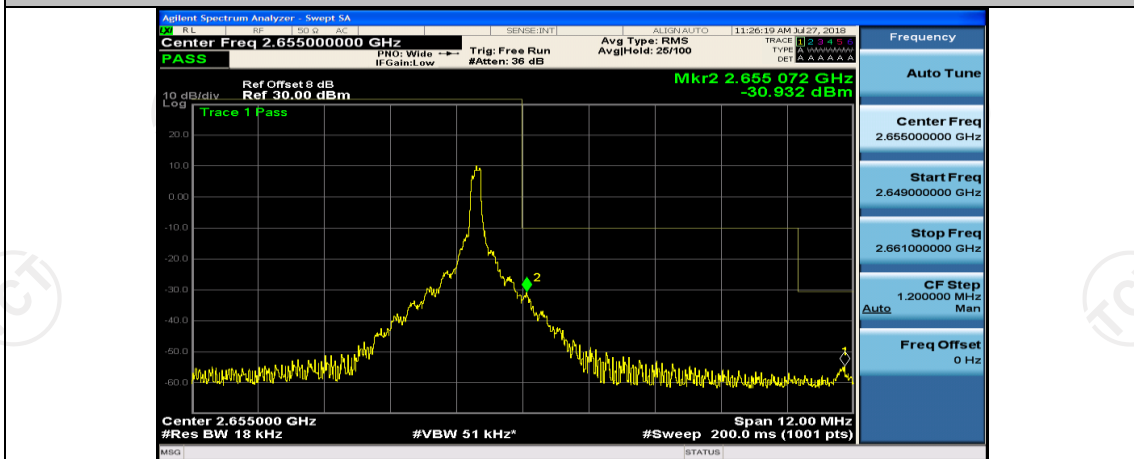

(Channel Bandwidth:15 MHz)_LCH_QPSK_37RB#38

(Channel Bandwidth:15 MHz)_LCH_QPSK_75RB#0

(Channel Bandwidth:15 MHz)_HCH_QPSK_1RB#0

(Channel Bandwidth:15 MHz)_LCH_16QAM_1RB#0

(Channel Bandwidth:15 MHz)_LCH_16QAM_1RB#37

(Channel Bandwidth:15 MHz)_LCH_16QAM_1RB#74

(Channel Bandwidth:15 MHz)_HCH_16QAM_37RB#38

(Channel Bandwidth:15 MHz)_HCH_16QAM_75RB#0

Channel Bandwidth: 20 MHz

(Channel Bandwidth:20 MHz)_LCH_QPSK_1RB#0

(Channel Bandwidth:20 MHz)_LCH_QPSK_50RB#25