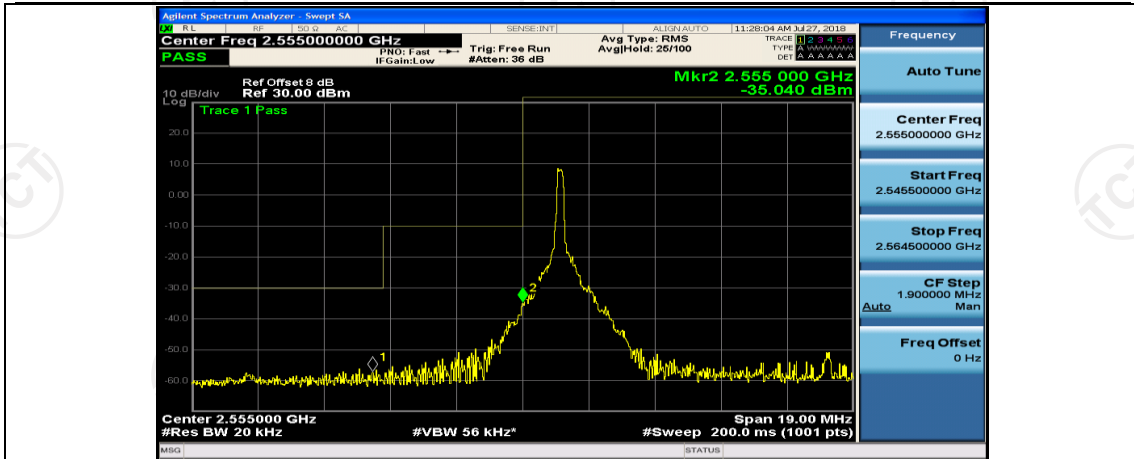

(Channel Bandwidth:15 MHz)_LCH_16QAM_1RB#74

(Channel Bandwidth:15 MHz)_HCH_16QAM_37RB#38

(Channel Bandwidth:15 MHz)_HCH_16QAM_75RB#0

Channel Bandwidth: 20 MHz

(Channel Bandwidth:20 MHz)_LCH_QPSK_1RB#0

(Channel Bandwidth:20 MHz)_LCH_QPSK_50RB#25