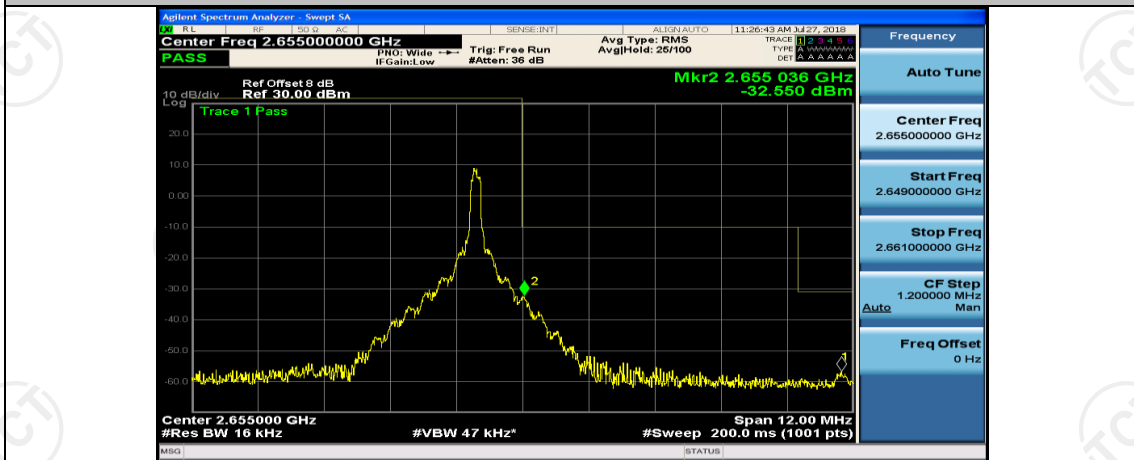

(Channel Bandwidth:15 MHz)_LCH_QPSK_37RB#38

(Channel Bandwidth:15 MHz)_LCH_QPSK_75RB#0

(Channel Bandwidth:15 MHz)_HCH_QPSK_1RB#0

(Channel Bandwidth:15 MHz)_LCH_16QAM_1RB#0

(Channel Bandwidth:15 MHz)_LCH_16QAM_1RB#37

(Channel Bandwidth:15 MHz)_LCH_16QAM_1RB#74

(Channel Bandwidth:15 MHz)_HCH_16QAM_37RB#38

(Channel Bandwidth:15 MHz)_HCH_16QAM_75RB#0

Channel Bandwidth: 20 MHz

(Channel Bandwidth:20 MHz)_LCH_QPSK_1RB#0

(Channel Bandwidth:20 MHz)_LCH_QPSK_50RB#25