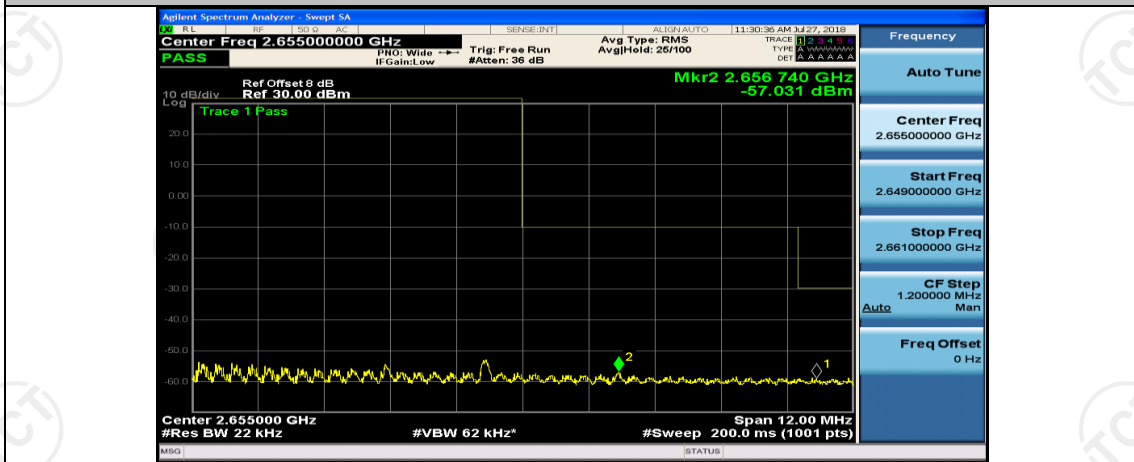

(Channel Bandwidth:20 MHz)_HCH_QPSK_50RB#0

(Channel Bandwidth:20 MHz)_HCH_QPSK_50RB#25

(Channel Bandwidth:20 MHz)_HCH_QPSK_50RB#50

(Channel Bandwidth:20 MHz)_LCH_16QAM_50RB#50

(Channel Bandwidth:20 MHz)_LCH_16QAM_100RB#0

(Channel Bandwidth:20 MHz)_HCH_16QAM_1RB#0

(Channel Bandwidth:20 MHz)_HCH_16QAM_1RB#49

(Channel Bandwidth:20 MHz)_HCH_16QAM_1RB#99

(Channel Bandwidth:20 MHz)_HCH_16QAM_50RB#0

Appendix E: Conducted Spurious Emission