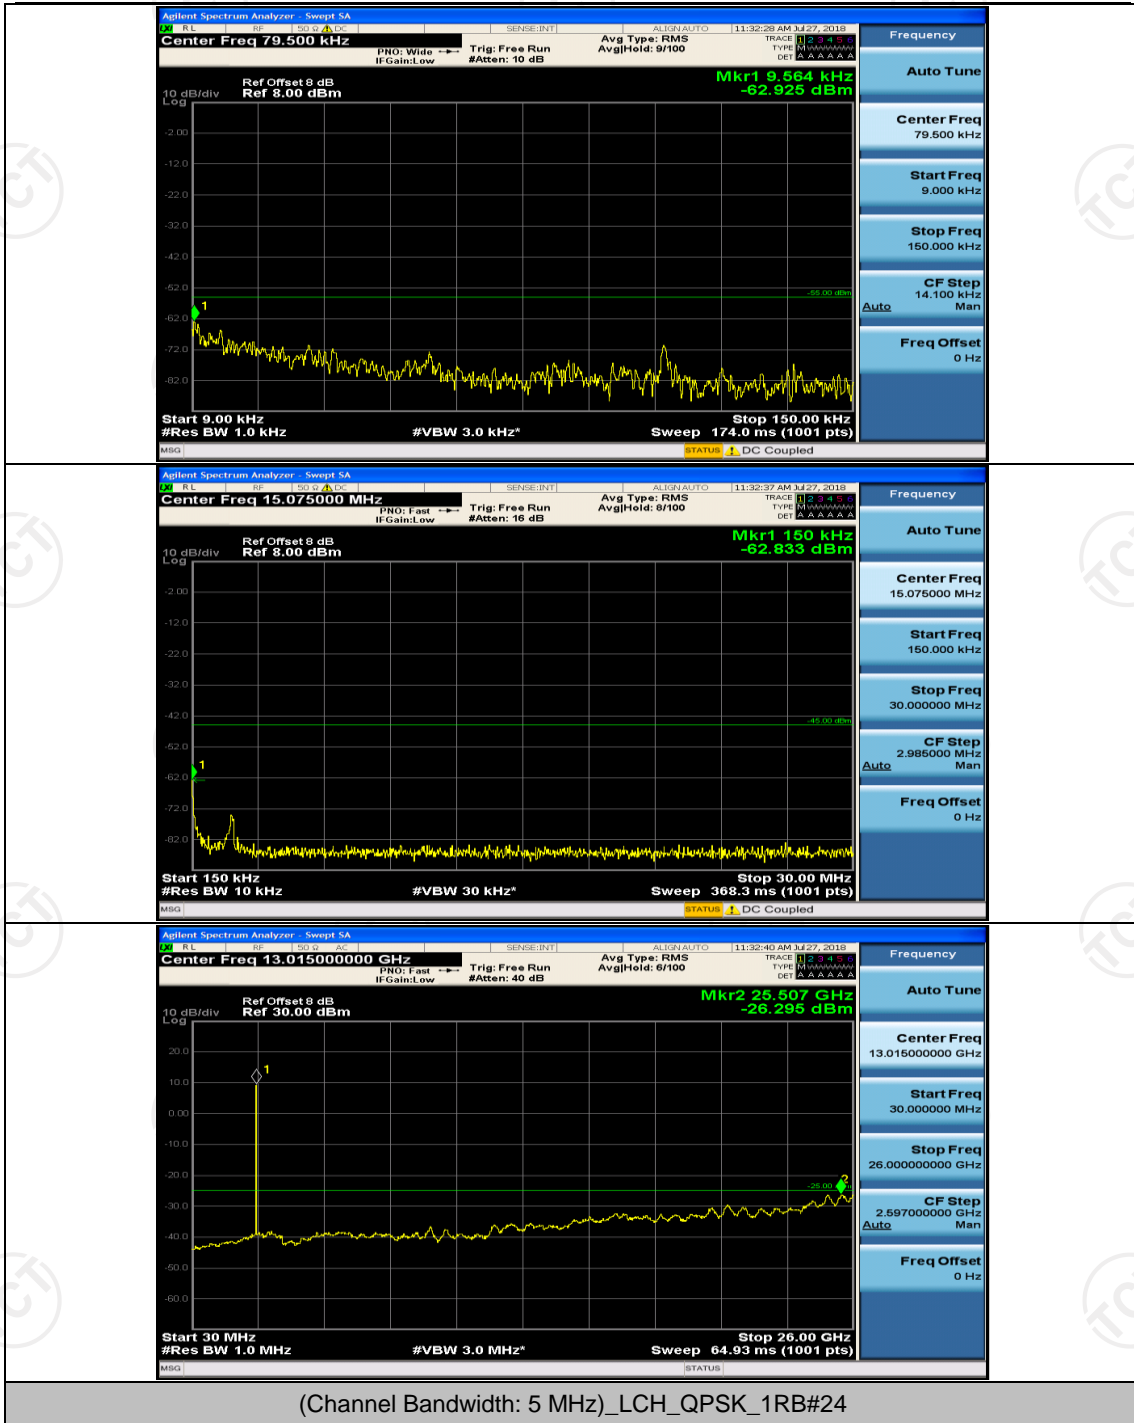

(Channel Bandwidth:20 MHz)_HCH_QPSK_50RB#0

(Channel Bandwidth:20 MHz)_HCH_QPSK_50RB#25

(Channel Bandwidth:20 MHz)_HCH_QPSK_50RB#50

(Channel Bandwidth:20 MHz)_LCH_16QAM_50RB#50

(Channel Bandwidth:20 MHz)_LCH_16QAM_100RB#0

(Channel Bandwidth:20 MHz)_HCH_16QAM_1RB#0

(Channel Bandwidth:20 MHz)_HCH_16QAM_1RB#49

(Channel Bandwidth:20 MHz)_HCH_16QAM_1RB#99

(Channel Bandwidth:20 MHz)_HCH_16QAM_50RB#0

Appendix E: Conducted Spurious Emission

Test Graphs

Channel Bandwidth: 5 MHz

(Channel Bandwidth: 5 MHz)_MCH_QPSK_1RB#0

(Channel Bandwidth: 5 MHz)_MCH_QPSK_1RB#12

(Channel Bandwidth: 5 MHz)_HCH_QPSK_1RB#0

(Channel Bandwidth: 5 MHz)_HCH_QPSK_1RB#12