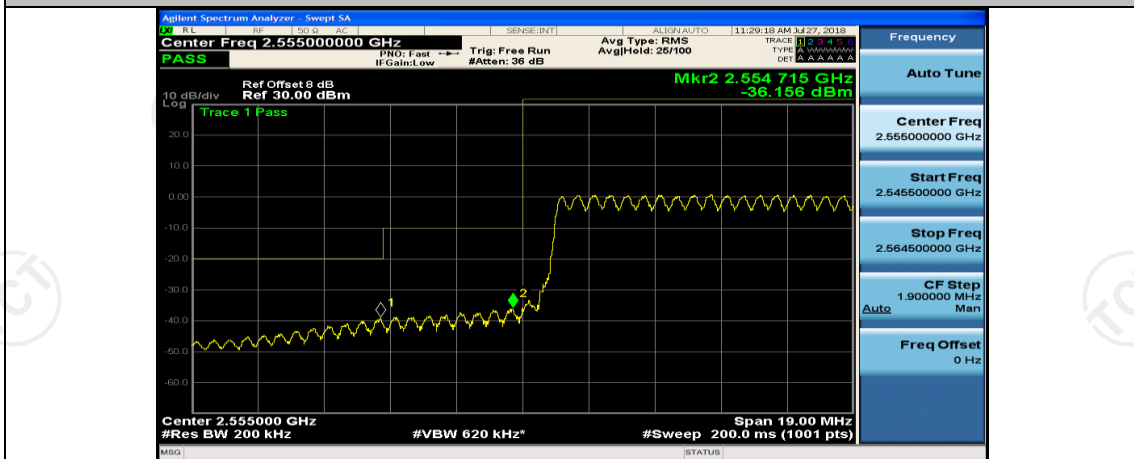

(Channel Bandwidth:20 MHz)_HCH_QPSK_50RB#0

(Channel Bandwidth:20 MHz)_HCH_QPSK_50RB#25

(Channel Bandwidth:20 MHz)_HCH_QPSK_50RB#50

(Channel Bandwidth:20 MHz)_LCH_16QAM_50RB#50

(Channel Bandwidth:20 MHz)_LCH_16QAM_100RB#0

(Channel Bandwidth:20 MHz)_HCH_16QAM_1RB#0

(Channel Bandwidth:20 MHz)_HCH_16QAM_1RB#49

(Channel Bandwidth:20 MHz)_HCH_16QAM_1RB#99

(Channel Bandwidth:20 MHz)_HCH_16QAM_50RB#0

Appendix E: Conducted Spurious Emission