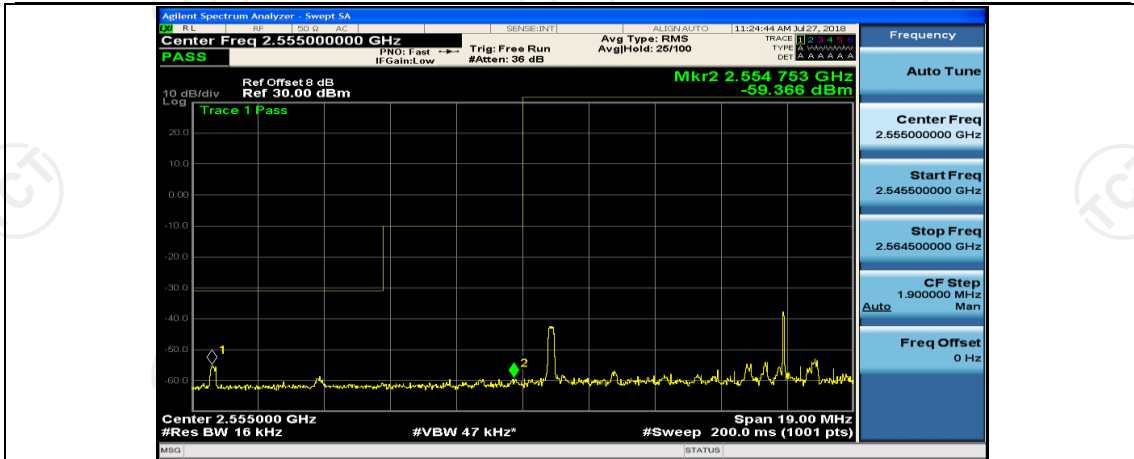

(Channel Bandwidth:15 MHz)_LCH_QPSK_37RB#38

(Channel Bandwidth:15 MHz)_LCH_QPSK_75RB#0

(Channel Bandwidth:15 MHz)_HCH_QPSK_1RB#0

(Channel Bandwidth:15 MHz)_LCH_16QAM_1RB#0

(Channel Bandwidth:15 MHz)_LCH_16QAM_1RB#37

(Channel Bandwidth:15 MHz)_LCH_16QAM_1RB#74

(Channel Bandwidth:15 MHz)_HCH_16QAM_37RB#38

(Channel Bandwidth:15 MHz)_HCH_16QAM_75RB#0

Channel Bandwidth: 20 MHz

(Channel Bandwidth:20 MHz)_LCH_QPSK_1RB#0

(Channel Bandwidth:20 MHz)_LCH_QPSK_50RB#25