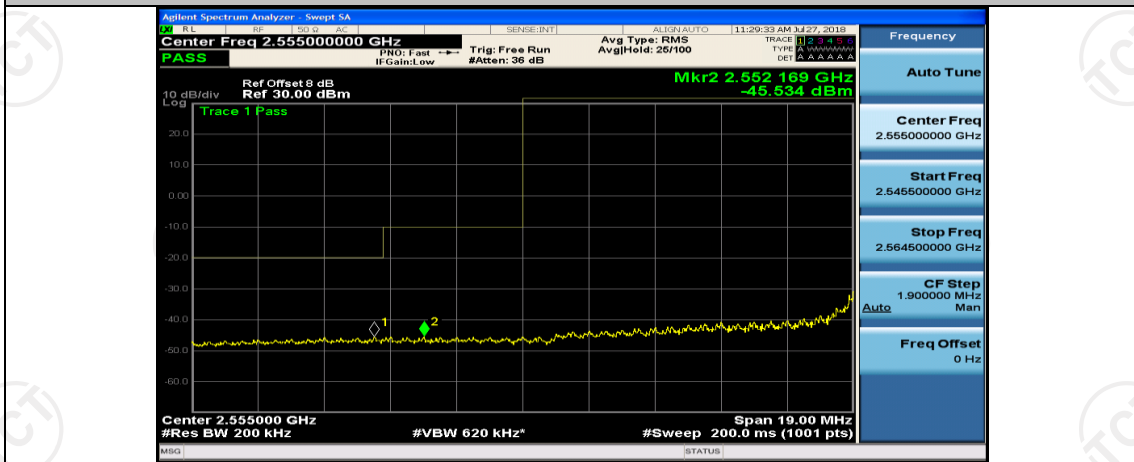

(Channel Bandwidth:20 MHz)_HCH_QPSK_50RB#0

(Channel Bandwidth:20 MHz)_HCH_QPSK_50RB#25

(Channel Bandwidth:20 MHz)_HCH_QPSK_50RB#50

(Channel Bandwidth:20 MHz)_LCH_16QAM_50RB#50

(Channel Bandwidth:20 MHz)_LCH_16QAM_100RB#0

(Channel Bandwidth:20 MHz)_HCH_16QAM_1RB#0

(Channel Bandwidth:20 MHz)_HCH_16QAM_1RB#49

(Channel Bandwidth:20 MHz)_HCH_16QAM_1RB#99

(Channel Bandwidth:20 MHz)_HCH_16QAM_50RB#0

Appendix E: Conducted Spurious Emission