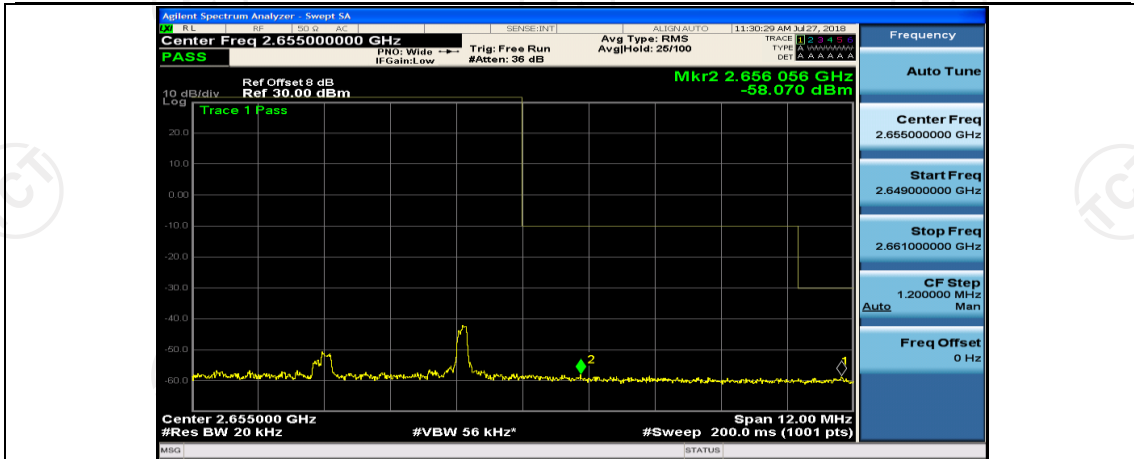

(Channel Bandwidth:20 MHz)_HCH_QPSK_50RB#0

(Channel Bandwidth:20 MHz)_HCH_QPSK_50RB#25

(Channel Bandwidth:20 MHz)_HCH_QPSK_50RB#50

(Channel Bandwidth:20 MHz)_LCH_16QAM_50RB#50

(Channel Bandwidth:20 MHz)_LCH_16QAM_100RB#0

(Channel Bandwidth:20 MHz)_HCH_16QAM_1RB#0

(Channel Bandwidth:20 MHz)_HCH_16QAM_1RB#49

(Channel Bandwidth:20 MHz)_HCH_16QAM_1RB#99

(Channel Bandwidth:20 MHz)_HCH_16QAM_50RB#0

Appendix E: Conducted Spurious Emission