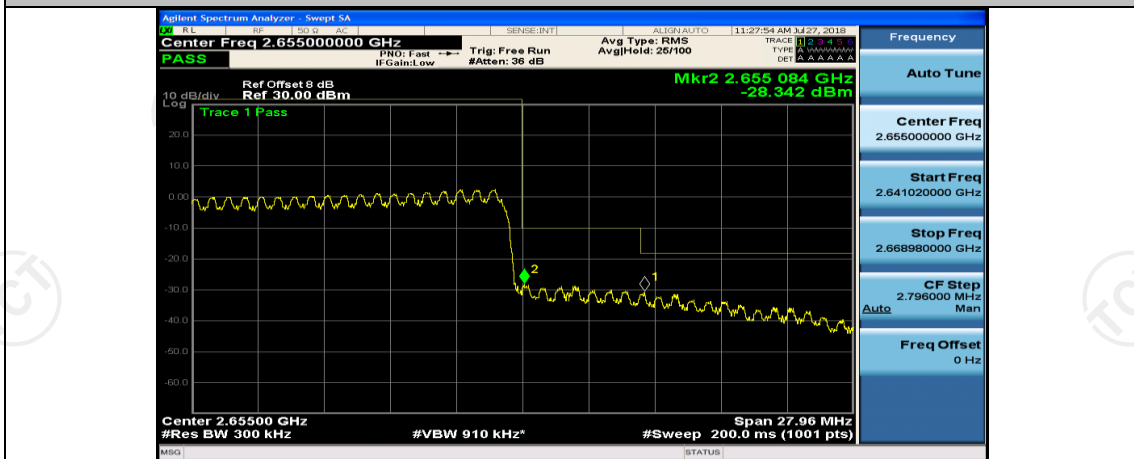

(Channel Bandwidth:15 MHz)_LCH_16QAM_1RB#74

(Channel Bandwidth:15 MHz)_HCH_16QAM_37RB#38

(Channel Bandwidth:15 MHz)_HCH_16QAM_75RB#0

Channel Bandwidth: 20 MHz

(Channel Bandwidth:20 MHz)_LCH_QPSK_1RB#0

(Channel Bandwidth:20 MHz)_LCH_QPSK_50RB#25