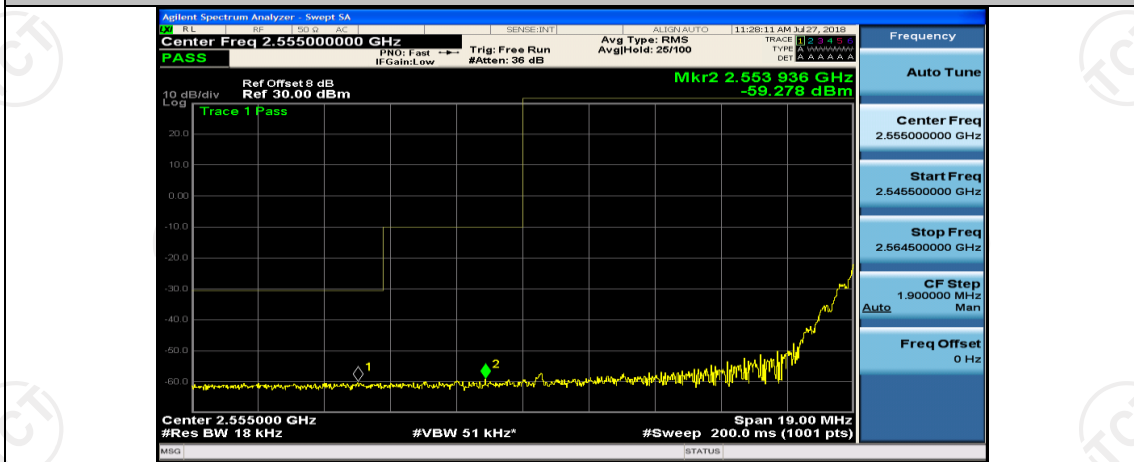

(Channel Bandwidth:15 MHz)_LCH_16QAM_1RB#74

(Channel Bandwidth:15 MHz)_HCH_16QAM_37RB#38

(Channel Bandwidth:15 MHz)_HCH_16QAM_75RB#0

Channel Bandwidth: 20 MHz

(Channel Bandwidth:20 MHz)_LCH_QPSK_1RB#0

(Channel Bandwidth:20 MHz)_LCH_QPSK_50RB#25

(Channel Bandwidth:20 MHz)_LCH_QPSK_50RB#50

(Channel Bandwidth:20 MHz)_LCH_QPSK_100RB#0

(Channel Bandwidth:20 MHz)_HCH_QPSK_1RB#0

(Channel Bandwidth:20 MHz)_HCH_QPSK_1RB#49

(Channel Bandwidth:20 MHz)_HCH_QPSK_1RB#99