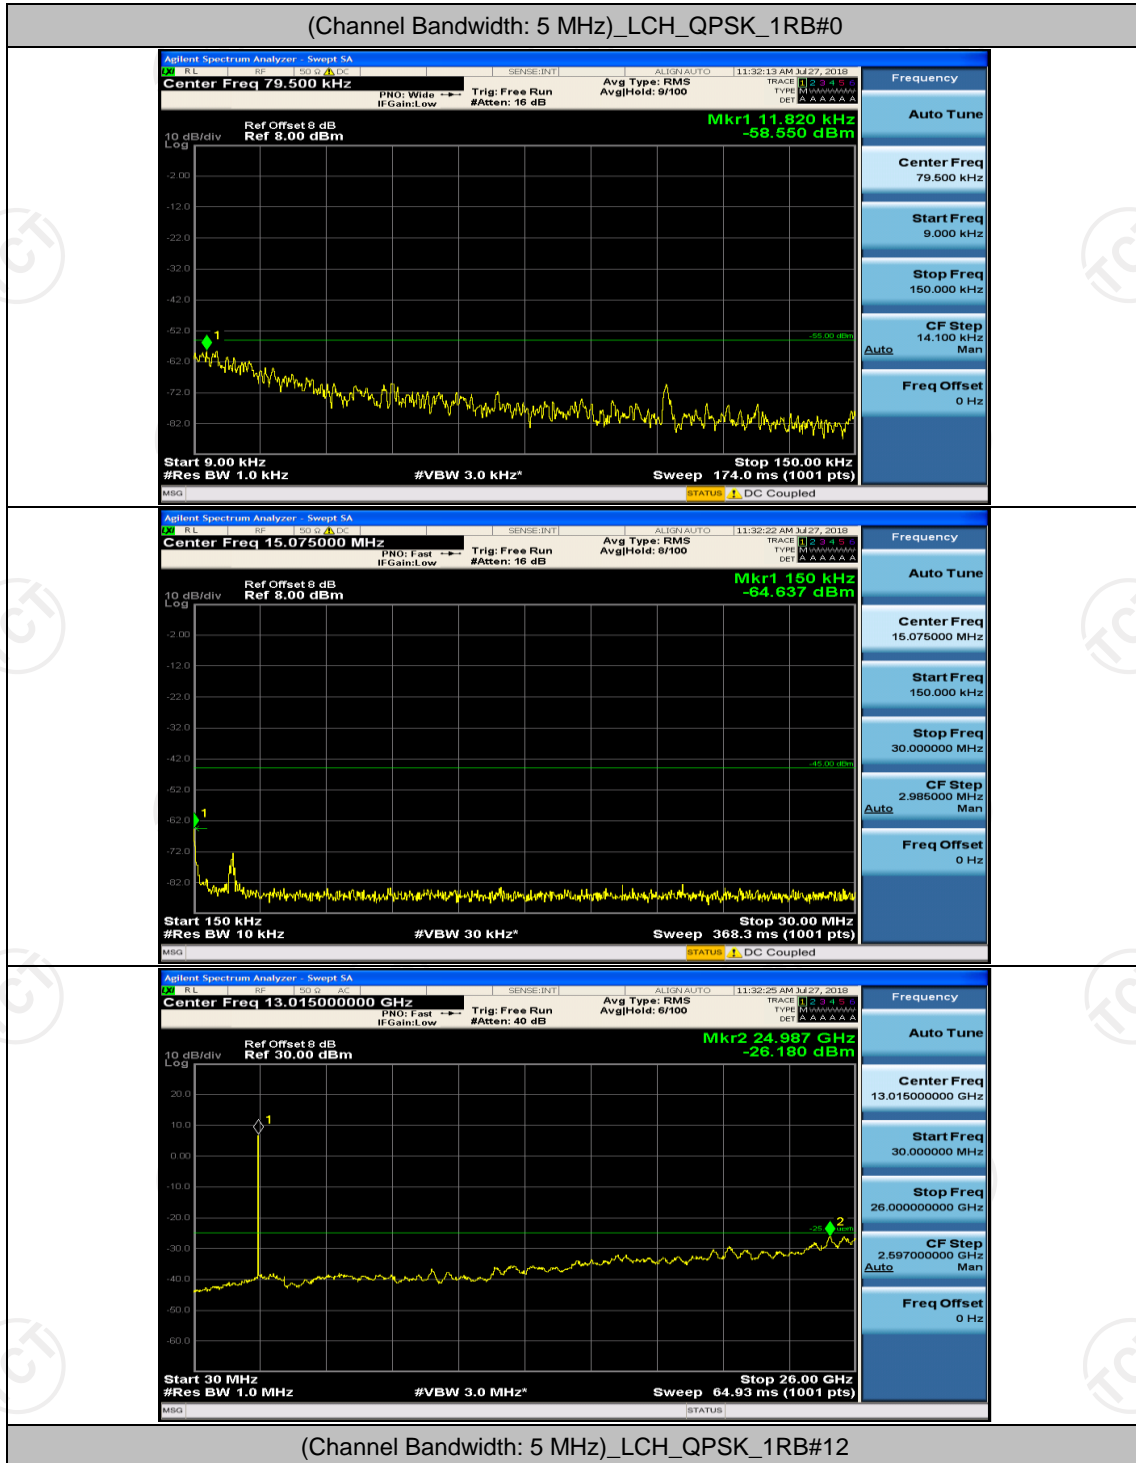

(Channel Bandwidth:20 MHz)_HCH_16QAM_1RB#0

(Channel Bandwidth:20 MHz)_HCH_16QAM_1RB#49

(Channel Bandwidth:20 MHz)_HCH_16QAM_1RB#99

(Channel Bandwidth:20 MHz)_HCH_16QAM_50RB#0

Appendix E: Conducted Spurious Emission

Test Graphs

Channel Bandwidth: 5 MHz

(Channel Bandwidth: 5 MHz)_MCH_QPSK_1RB#0

(Channel Bandwidth: 5 MHz)_MCH_QPSK_1RB#12

(Channel Bandwidth: 5 MHz)_HCH_QPSK_1RB#0

(Channel Bandwidth: 5 MHz)_HCH_QPSK_1RB#12