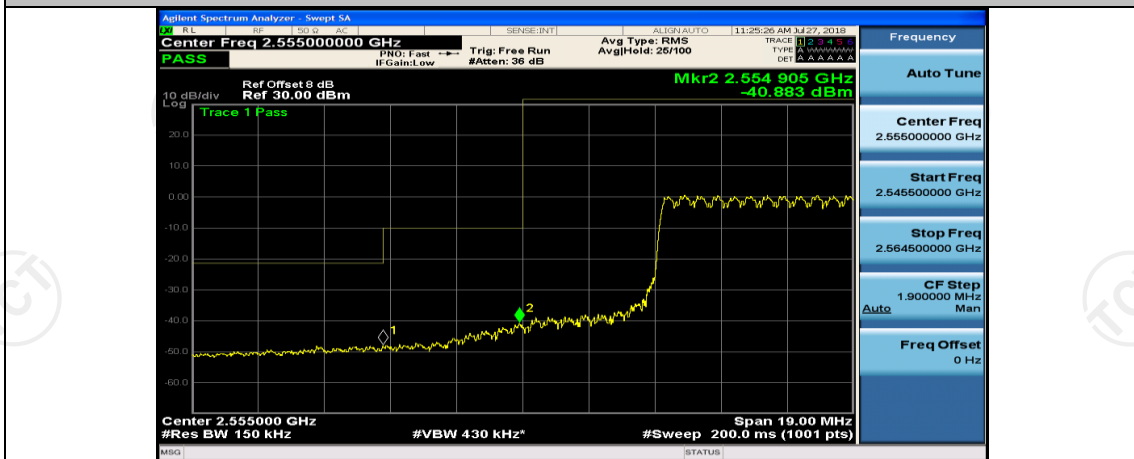

(Channel Bandwidth:15 MHz)_LCH_QPSK_37RB#38

(Channel Bandwidth:15 MHz)_LCH_QPSK_75RB#0

(Channel Bandwidth:15 MHz)_HCH_QPSK_1RB#0

(Channel Bandwidth:15 MHz)_LCH_16QAM_1RB#0

(Channel Bandwidth:15 MHz)_LCH_16QAM_1RB#37

(Channel Bandwidth:15 MHz)_LCH_16QAM_1RB#74

(Channel Bandwidth:15 MHz)_HCH_16QAM_37RB#38

(Channel Bandwidth:15 MHz)_HCH_16QAM_75RB#0

Channel Bandwidth: 20 MHz

(Channel Bandwidth:20 MHz)_LCH_QPSK_1RB#0

(Channel Bandwidth:20 MHz)_LCH_QPSK_50RB#25