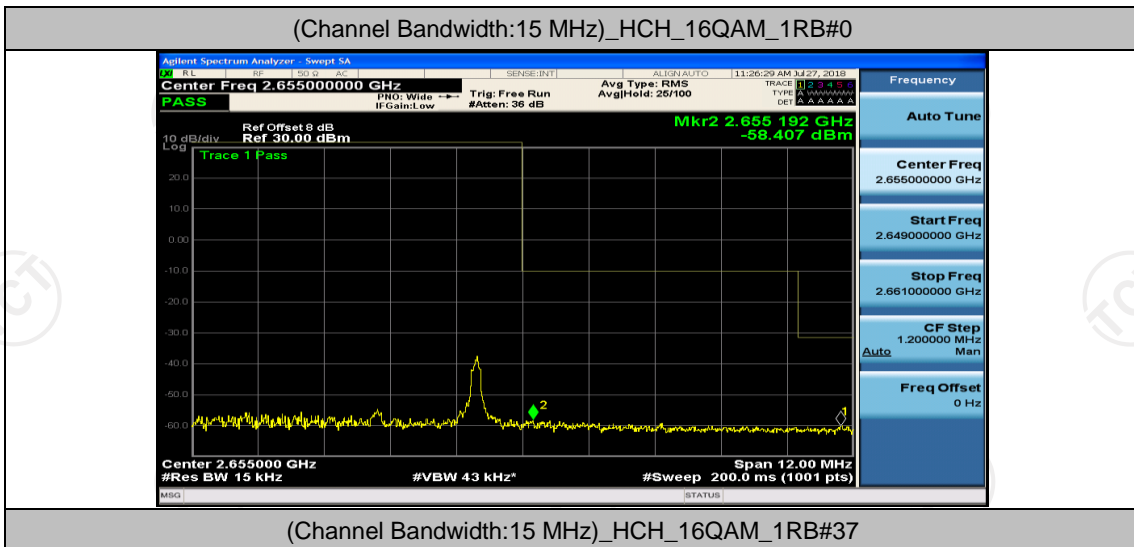

(Channel Bandwidth:15 MHz)_LCH_QPSK_37RB#38

(Channel Bandwidth:15 MHz)_LCH_QPSK_75RB#0

(Channel Bandwidth:15 MHz)_HCH_QPSK_1RB#0

(Channel Bandwidth:15 MHz)_LCH_16QAM_1RB#0

(Channel Bandwidth:15 MHz)_LCH_16QAM_1RB#37

(Channel Bandwidth:15 MHz)_LCH_16QAM_1RB#74

(Channel Bandwidth:15 MHz)_HCH_16QAM_37RB#38

(Channel Bandwidth:15 MHz)_HCH_16QAM_75RB#0

Channel Bandwidth: 20 MHz

(Channel Bandwidth:20 MHz)_LCH_QPSK_1RB#0

(Channel Bandwidth:20 MHz)_LCH_QPSK_50RB#25