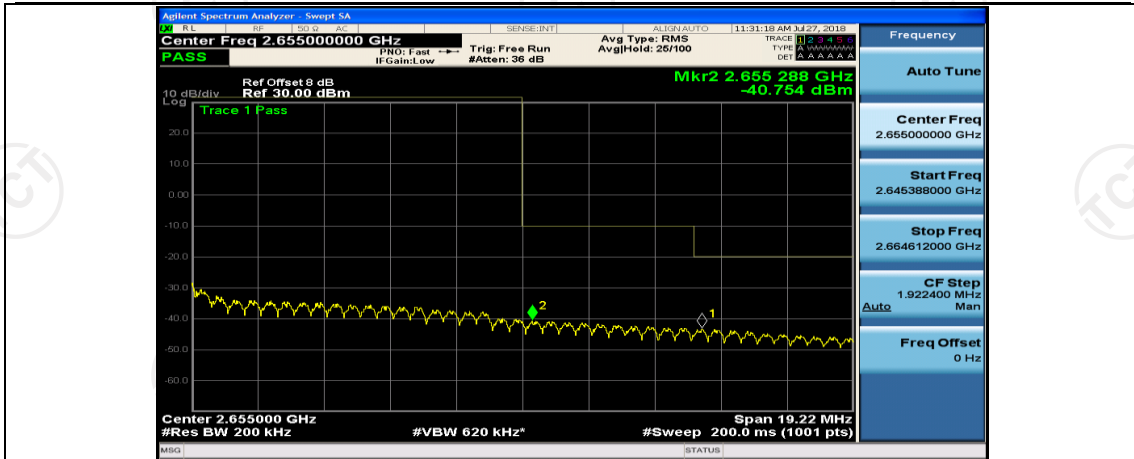

(Channel Bandwidth:20 MHz)_HCH_16QAM_1RB#0

(Channel Bandwidth:20 MHz)_HCH_16QAM_1RB#49

(Channel Bandwidth:20 MHz)_HCH_16QAM_1RB#99

(Channel Bandwidth:20 MHz)_HCH_16QAM_50RB#0

Appendix E: Conducted Spurious Emission