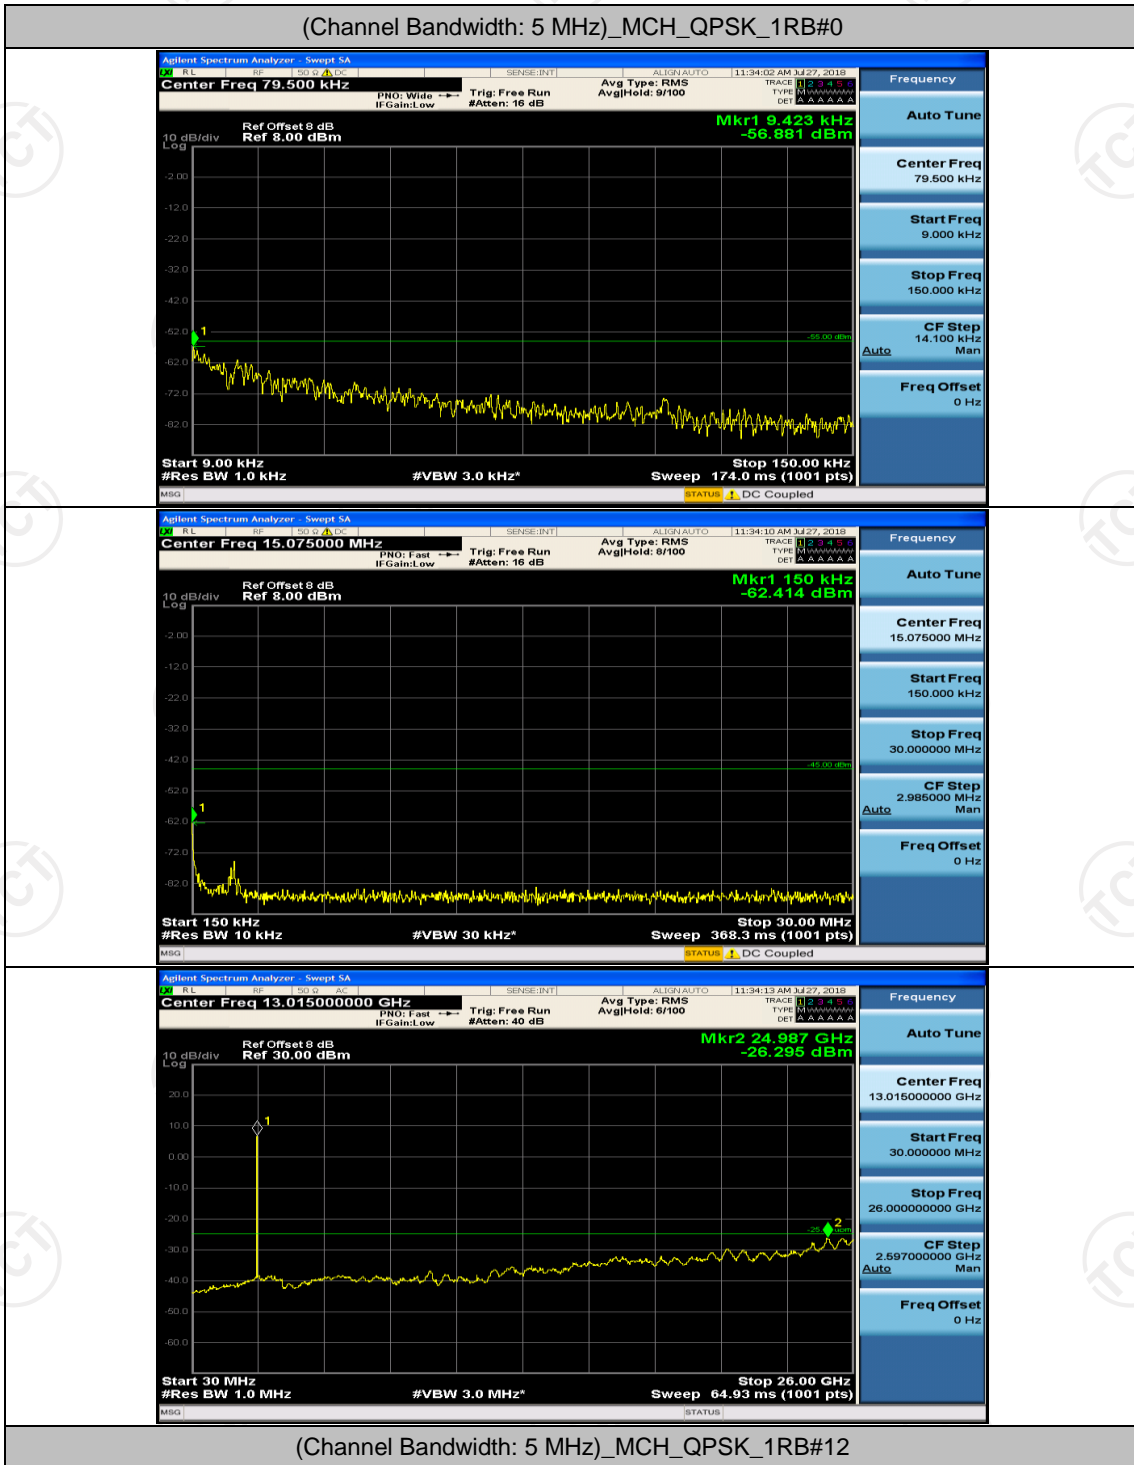

(Channel Bandwidth:20 MHz)_HCH_16QAM_1RB#0

(Channel Bandwidth:20 MHz)_HCH_16QAM_1RB#49

(Channel Bandwidth:20 MHz)_HCH_16QAM_1RB#99

(Channel Bandwidth:20 MHz)_HCH_16QAM_50RB#0

Appendix E: Conducted Spurious Emission

Test Graphs

Channel Bandwidth: 5 MHz

(Channel Bandwidth: 5 MHz)_MCH_QPSK_1RB#0

(Channel Bandwidth: 5 MHz)_MCH_QPSK_1RB#12

(Channel Bandwidth: 5 MHz)_HCH_QPSK_1RB#0

(Channel Bandwidth: 5 MHz)_HCH_QPSK_1RB#12