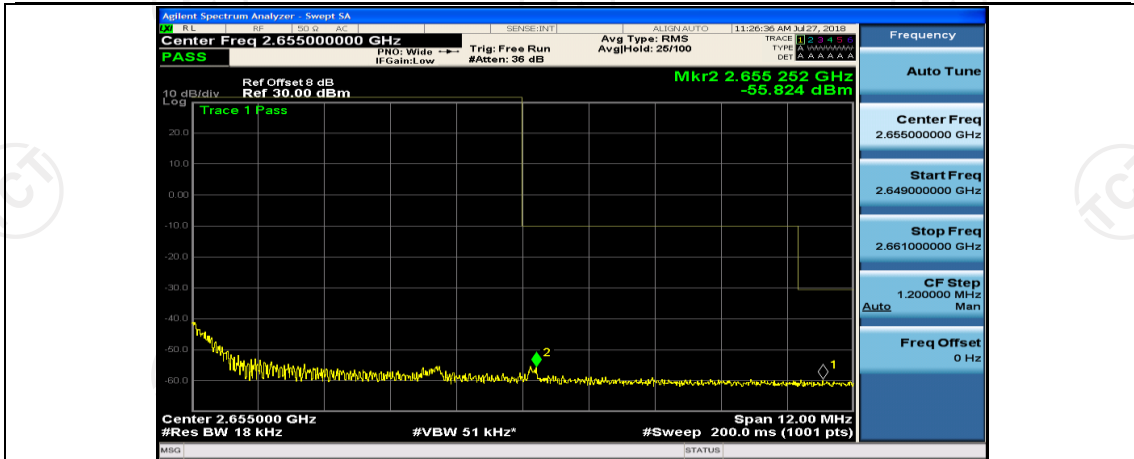

(Channel Bandwidth:15 MHz)_LCH_QPSK_37RB#38

(Channel Bandwidth:15 MHz)_LCH_QPSK_75RB#0

(Channel Bandwidth:15 MHz)_HCH_QPSK_1RB#0

(Channel Bandwidth:15 MHz)_LCH_16QAM_1RB#0

(Channel Bandwidth:15 MHz)_LCH_16QAM_1RB#37

(Channel Bandwidth:15 MHz)_LCH_16QAM_1RB#74

(Channel Bandwidth:15 MHz)_HCH_16QAM_37RB#38

(Channel Bandwidth:15 MHz)_HCH_16QAM_75RB#0

Channel Bandwidth: 20 MHz

(Channel Bandwidth:20 MHz)_LCH_QPSK_1RB#0

(Channel Bandwidth:20 MHz)_LCH_QPSK_50RB#25