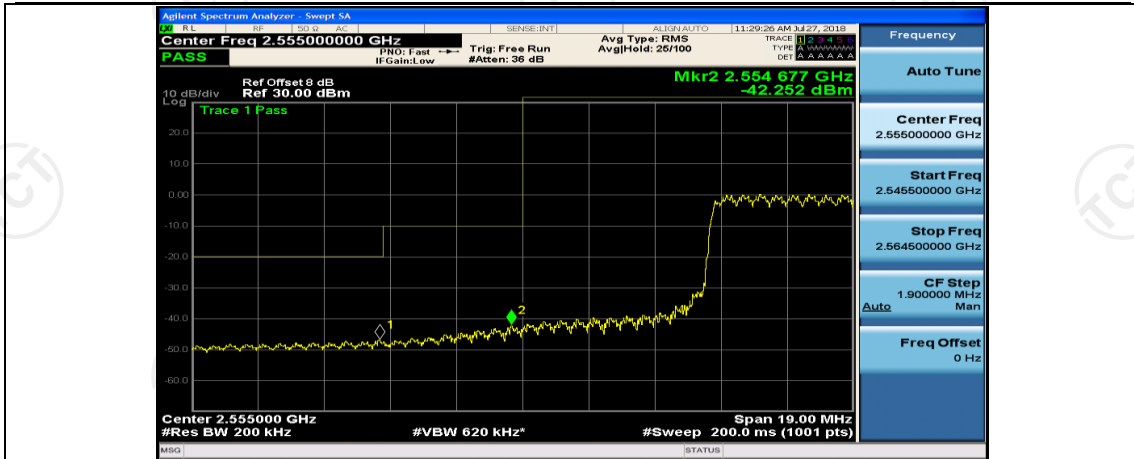

(Channel Bandwidth:20 MHz)_HCH_QPSK_50RB#0

(Channel Bandwidth:20 MHz)_HCH_QPSK_50RB#25

(Channel Bandwidth:20 MHz)_HCH_QPSK_50RB#50

(Channel Bandwidth:20 MHz)_LCH_16QAM_50RB#50

(Channel Bandwidth:20 MHz)_LCH_16QAM_100RB#0

(Channel Bandwidth:20 MHz)_HCH_16QAM_1RB#0

(Channel Bandwidth:20 MHz)_HCH_16QAM_1RB#49

(Channel Bandwidth:20 MHz)_HCH_16QAM_1RB#99

(Channel Bandwidth:20 MHz)_HCH_16QAM_50RB#0

Appendix E: Conducted Spurious Emission