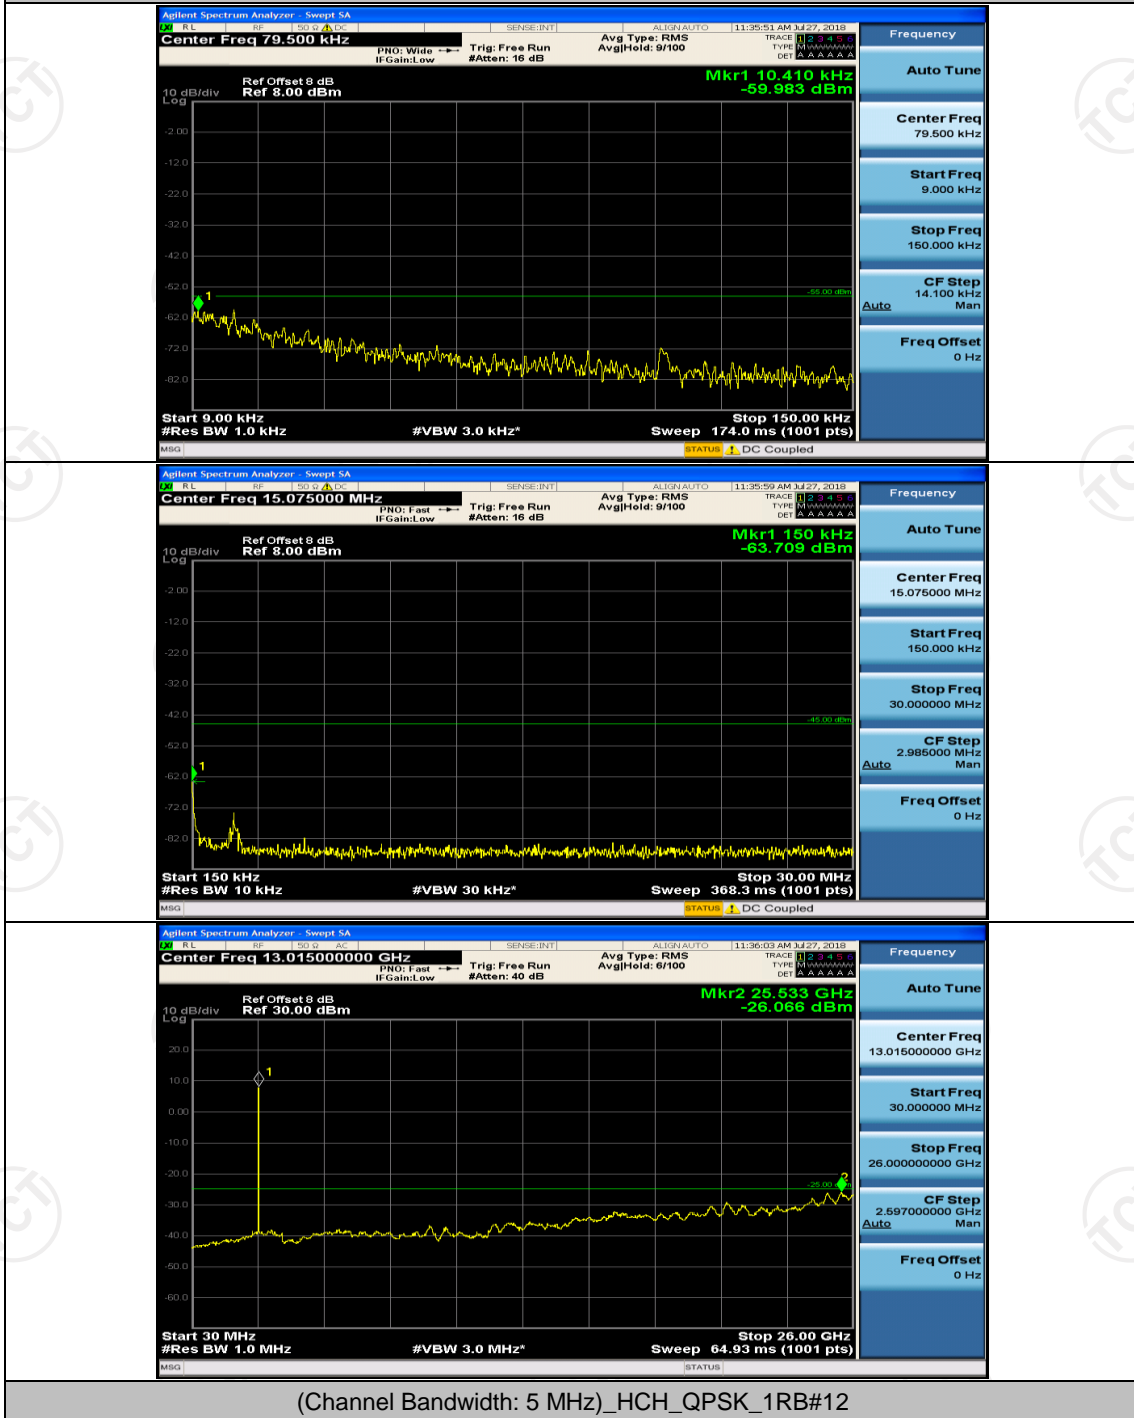

(Channel Bandwidth:20 MHz)_HCH_16QAM_1RB#0

(Channel Bandwidth:20 MHz)_HCH_16QAM_1RB#49

(Channel Bandwidth:20 MHz)_HCH_16QAM_1RB#99

(Channel Bandwidth:20 MHz)_HCH_16QAM_50RB#0

Appendix E: Conducted Spurious Emission

Test Graphs

Channel Bandwidth: 5 MHz

(Channel Bandwidth: 5 MHz)_MCH_QPSK_1RB#0

(Channel Bandwidth: 5 MHz)_MCH_QPSK_1RB#12

(Channel Bandwidth: 5 MHz)_HCH_QPSK_1RB#0

(Channel Bandwidth: 5 MHz)_HCH_QPSK_1RB#12