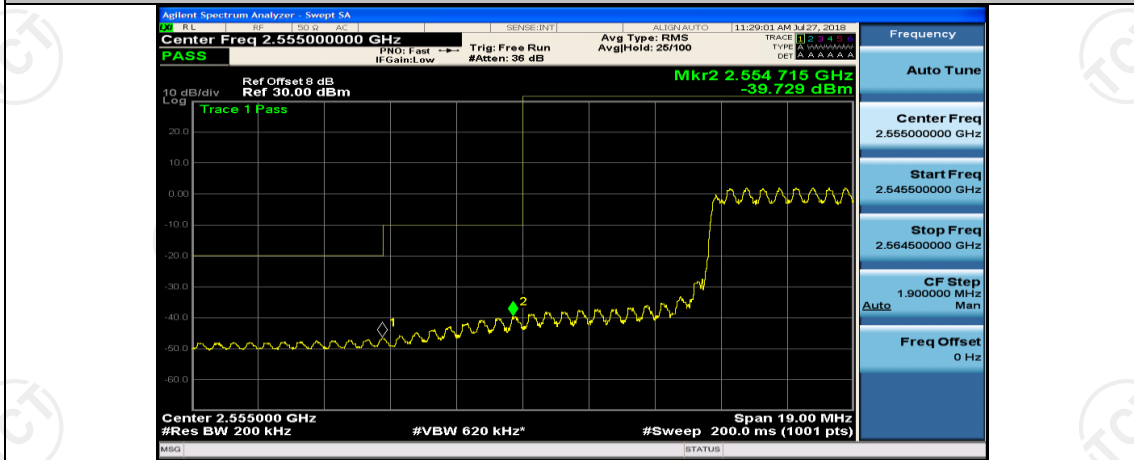

(Channel Bandwidth:15 MHz)_LCH_16QAM_1RB#74

(Channel Bandwidth:15 MHz)_HCH_16QAM_37RB#38

(Channel Bandwidth:15 MHz)_HCH_16QAM_75RB#0

Channel Bandwidth: 20 MHz

(Channel Bandwidth:20 MHz)_LCH_QPSK_1RB#0

(Channel Bandwidth:20 MHz)_LCH_QPSK_50RB#25