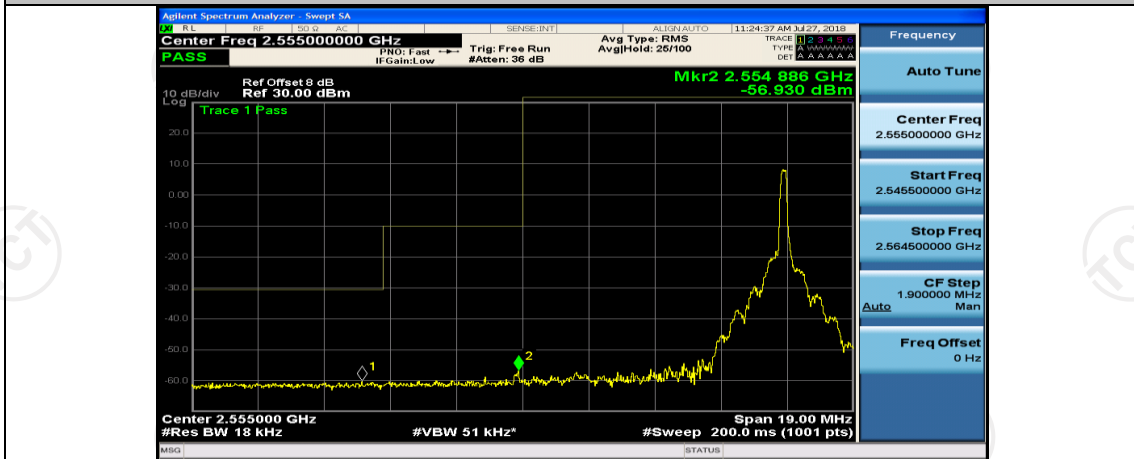

(Channel Bandwidth:15 MHz)_LCH_QPSK_37RB#38

(Channel Bandwidth:15 MHz)_LCH_QPSK_75RB#0

(Channel Bandwidth:15 MHz)_HCH_QPSK_1RB#0

(Channel Bandwidth:15 MHz)_LCH_16QAM_1RB#0

(Channel Bandwidth:15 MHz)_LCH_16QAM_1RB#37

(Channel Bandwidth:15 MHz)_LCH_16QAM_1RB#74

(Channel Bandwidth:15 MHz)_HCH_16QAM_37RB#38

(Channel Bandwidth:15 MHz)_HCH_16QAM_75RB#0

Channel Bandwidth: 20 MHz

(Channel Bandwidth:20 MHz)_LCH_QPSK_1RB#0

(Channel Bandwidth:20 MHz)_LCH_QPSK_50RB#25