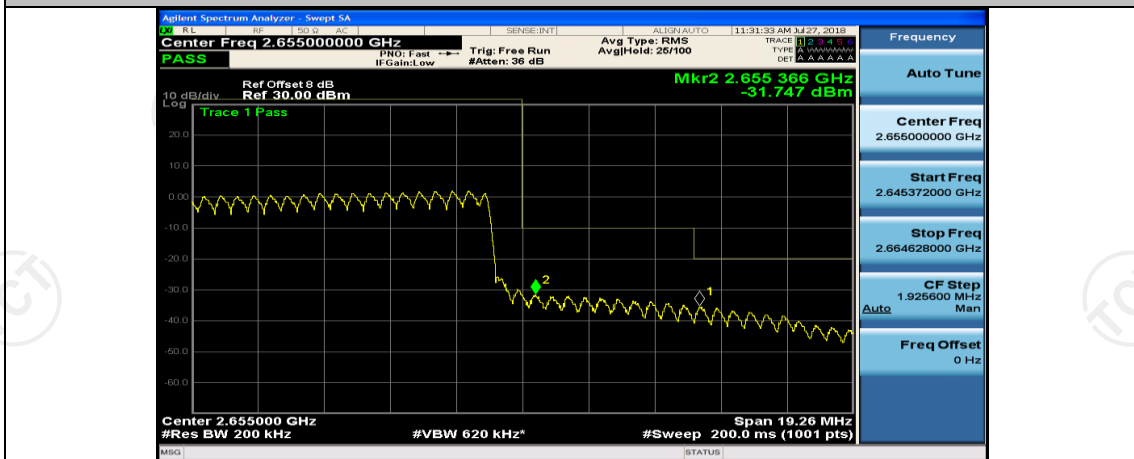

(Channel Bandwidth:20 MHz)_HCH_16QAM_1RB#0

(Channel Bandwidth:20 MHz)_HCH_16QAM_1RB#49

(Channel Bandwidth:20 MHz)_HCH_16QAM_1RB#99

(Channel Bandwidth:20 MHz)_HCH_16QAM_50RB#0

Appendix E: Conducted Spurious Emission