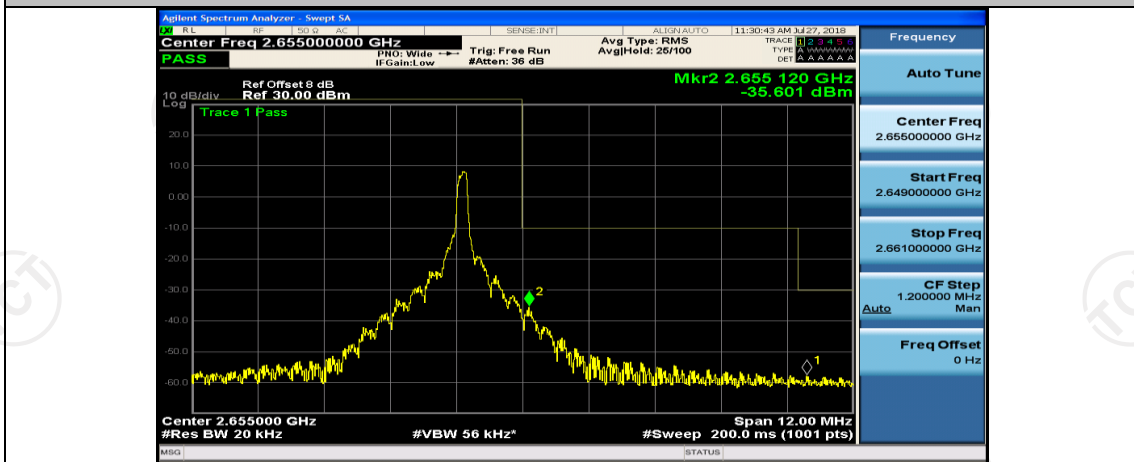

(Channel Bandwidth:20 MHz)_HCH_QPSK_50RB#0

(Channel Bandwidth:20 MHz)_HCH_QPSK_50RB#25

(Channel Bandwidth:20 MHz)_HCH_QPSK_50RB#50

(Channel Bandwidth:20 MHz)_LCH_16QAM_50RB#50

(Channel Bandwidth:20 MHz)_LCH_16QAM_100RB#0

(Channel Bandwidth:20 MHz)_HCH_16QAM_1RB#0

(Channel Bandwidth:20 MHz)_HCH_16QAM_1RB#49

(Channel Bandwidth:20 MHz)_HCH_16QAM_1RB#99

(Channel Bandwidth:20 MHz)_HCH_16QAM_50RB#0

Appendix E: Conducted Spurious Emission