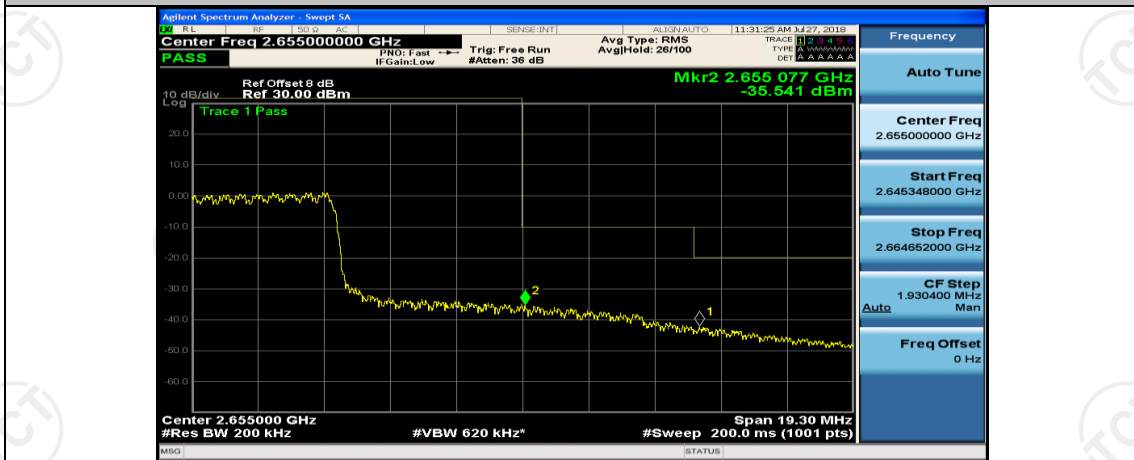

(Channel Bandwidth:20 MHz)_HCH_16QAM_1RB#0

(Channel Bandwidth:20 MHz)_HCH_16QAM_1RB#49

(Channel Bandwidth:20 MHz)_HCH_16QAM_1RB#99

(Channel Bandwidth:20 MHz)_HCH_16QAM_50RB#0

Appendix E: Conducted Spurious Emission