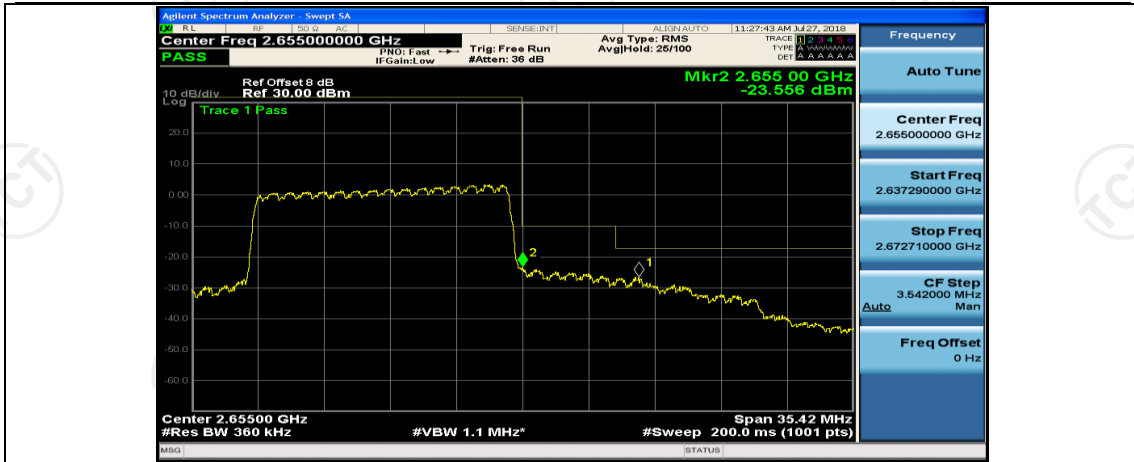

(Channel Bandwidth:15 MHz)_LCH_QPSK_37RB#38

(Channel Bandwidth:15 MHz)_LCH_QPSK_75RB#0

(Channel Bandwidth:15 MHz)_HCH_QPSK_1RB#0

(Channel Bandwidth:15 MHz)_LCH_16QAM_1RB#0

(Channel Bandwidth:15 MHz)_LCH_16QAM_1RB#37

(Channel Bandwidth:15 MHz)_LCH_16QAM_1RB#74

(Channel Bandwidth:15 MHz)_HCH_16QAM_37RB#38

(Channel Bandwidth:15 MHz)_HCH_16QAM_75RB#0

Channel Bandwidth: 20 MHz

(Channel Bandwidth:20 MHz)_LCH_QPSK_1RB#0

(Channel Bandwidth:20 MHz)_LCH_QPSK_50RB#25