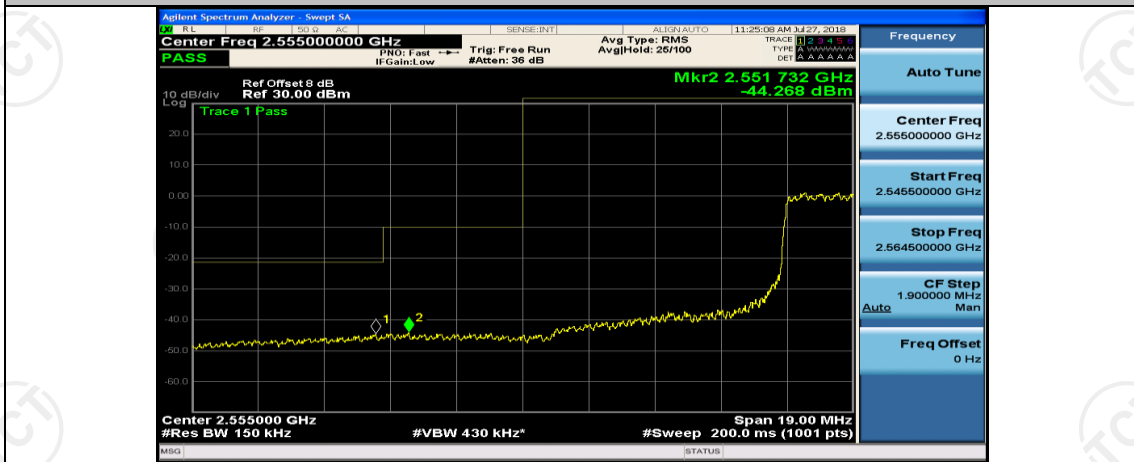

(Channel Bandwidth:15 MHz)_LCH_QPSK_37RB#38

(Channel Bandwidth:15 MHz)_LCH_QPSK_75RB#0

(Channel Bandwidth:15 MHz)_HCH_QPSK_1RB#0

(Channel Bandwidth:15 MHz)_LCH_16QAM_1RB#0

(Channel Bandwidth:15 MHz)_LCH_16QAM_1RB#37

(Channel Bandwidth:15 MHz)_LCH_16QAM_1RB#74

(Channel Bandwidth:15 MHz)_HCH_16QAM_37RB#38

(Channel Bandwidth:15 MHz)_HCH_16QAM_75RB#0

Channel Bandwidth: 20 MHz

(Channel Bandwidth:20 MHz)_LCH_QPSK_1RB#0

(Channel Bandwidth:20 MHz)_LCH_QPSK_50RB#25