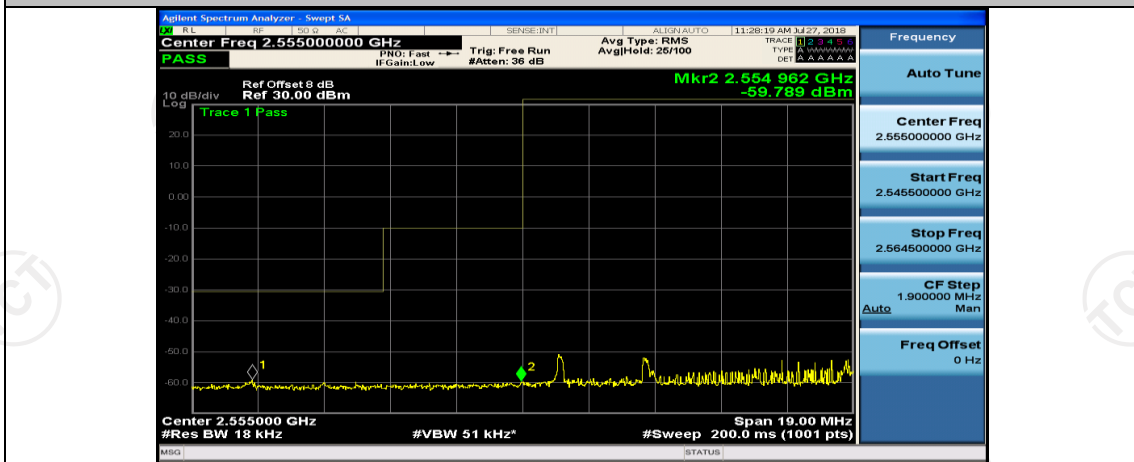

(Channel Bandwidth:15 MHz)_LCH_16QAM_1RB#74

(Channel Bandwidth:15 MHz)_HCH_16QAM_37RB#38

(Channel Bandwidth:15 MHz)_HCH_16QAM_75RB#0

Channel Bandwidth: 20 MHz

(Channel Bandwidth:20 MHz)_LCH_QPSK_1RB#0

(Channel Bandwidth:20 MHz)_LCH_QPSK_50RB#25