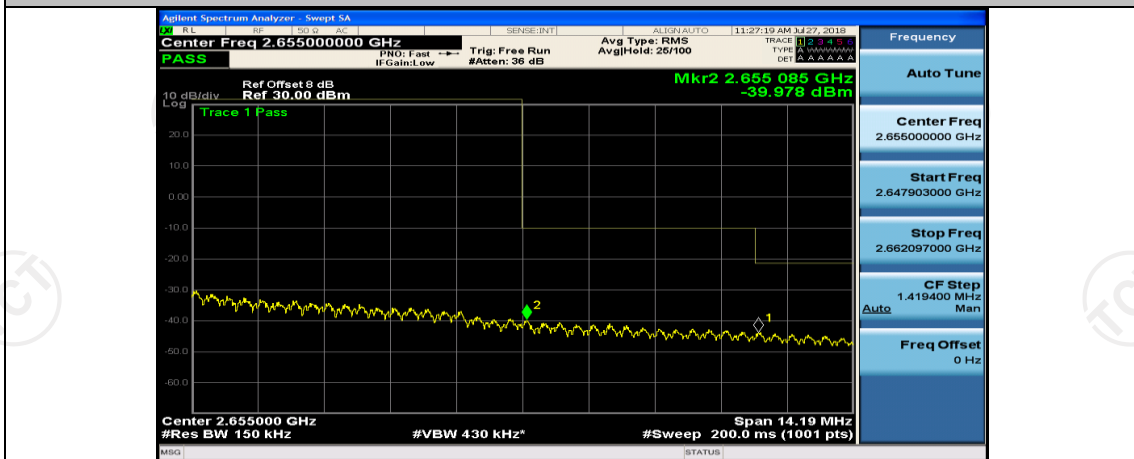

(Channel Bandwidth:15 MHz)_LCH_QPSK_37RB#38

(Channel Bandwidth:15 MHz)_LCH_QPSK_75RB#0

(Channel Bandwidth:15 MHz)_HCH_QPSK_1RB#0

(Channel Bandwidth:15 MHz)_LCH_16QAM_1RB#0

(Channel Bandwidth:15 MHz)_LCH_16QAM_1RB#37

(Channel Bandwidth:15 MHz)_LCH_16QAM_1RB#74

(Channel Bandwidth:15 MHz)_HCH_16QAM_37RB#38

(Channel Bandwidth:15 MHz)_HCH_16QAM_75RB#0

Channel Bandwidth: 20 MHz

(Channel Bandwidth:20 MHz)_LCH_QPSK_1RB#0

(Channel Bandwidth:20 MHz)_LCH_QPSK_50RB#25