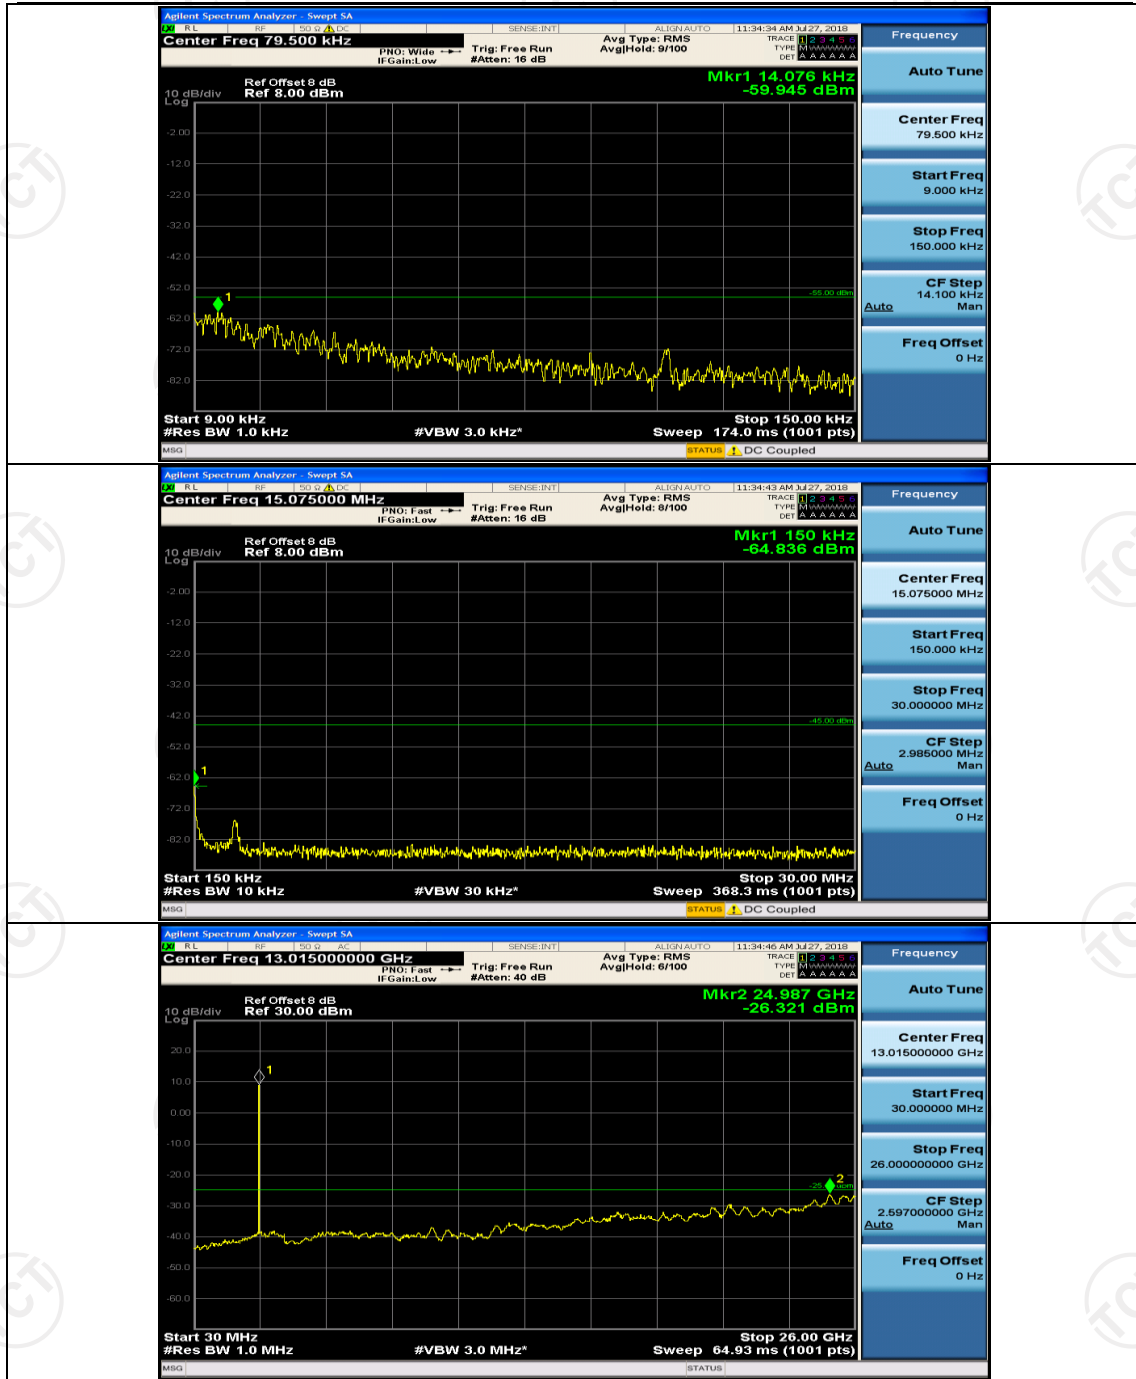

(Channel Bandwidth:20 MHz)_HCH_16QAM_1RB#0

(Channel Bandwidth:20 MHz)_HCH_16QAM_1RB#49

(Channel Bandwidth:20 MHz)_HCH_16QAM_1RB#99

(Channel Bandwidth:20 MHz)_HCH_16QAM_50RB#0

Appendix E: Conducted Spurious Emission

Test Graphs

Channel Bandwidth: 5 MHz

(Channel Bandwidth: 5 MHz)_MCH_QPSK_1RB#0

(Channel Bandwidth: 5 MHz)_MCH_QPSK_1RB#12

(Channel Bandwidth: 5 MHz)_HCH_QPSK_1RB#0

(Channel Bandwidth: 5 MHz)_HCH_QPSK_1RB#12