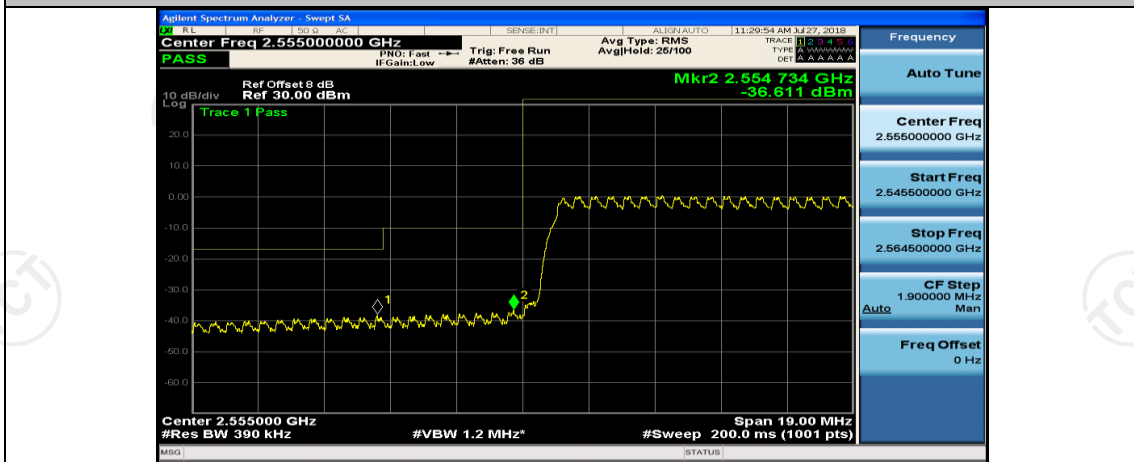

(Channel Bandwidth:20 MHz)_HCH_QPSK_50RB#0

(Channel Bandwidth:20 MHz)_HCH_QPSK_50RB#25

(Channel Bandwidth:20 MHz)_HCH_QPSK_50RB#50

(Channel Bandwidth:20 MHz)_LCH_16QAM_50RB#50

(Channel Bandwidth:20 MHz)_LCH_16QAM_100RB#0

(Channel Bandwidth:20 MHz)_HCH_16QAM_1RB#0

(Channel Bandwidth:20 MHz)_HCH_16QAM_1RB#49

(Channel Bandwidth:20 MHz)_HCH_16QAM_1RB#99

(Channel Bandwidth:20 MHz)_HCH_16QAM_50RB#0

Appendix E: Conducted Spurious Emission