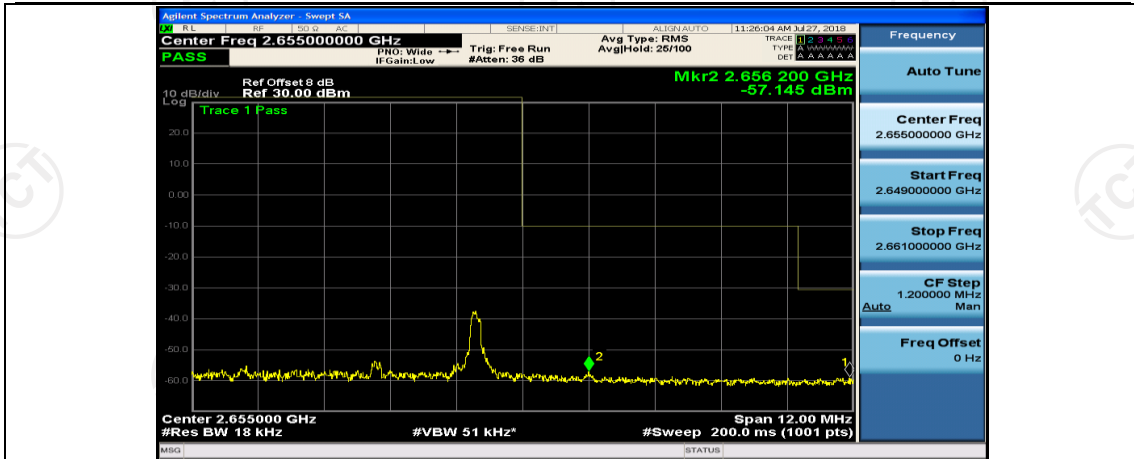

(Channel Bandwidth:15 MHz)_LCH_QPSK_37RB#38

(Channel Bandwidth:15 MHz)_LCH_QPSK_75RB#0

(Channel Bandwidth:15 MHz)_HCH_QPSK_1RB#0

(Channel Bandwidth:15 MHz)_LCH_16QAM_1RB#0

(Channel Bandwidth:15 MHz)_LCH_16QAM_1RB#37

(Channel Bandwidth:15 MHz)_LCH_16QAM_1RB#74

(Channel Bandwidth:15 MHz)_HCH_16QAM_37RB#38

(Channel Bandwidth:15 MHz)_HCH_16QAM_75RB#0

Channel Bandwidth: 20 MHz

(Channel Bandwidth:20 MHz)_LCH_QPSK_1RB#0

(Channel Bandwidth:20 MHz)_LCH_QPSK_50RB#25