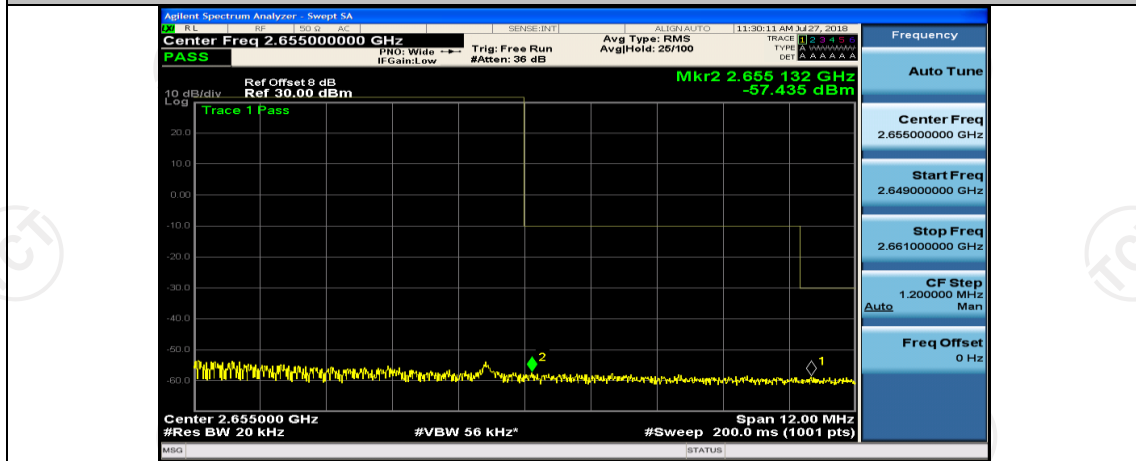

(Channel Bandwidth:20 MHz)_LCH_QPSK_50RB#50

(Channel Bandwidth:20 MHz)_LCH_QPSK_100RB#0

(Channel Bandwidth:20 MHz)_HCH_QPSK_1RB#0

(Channel Bandwidth:20 MHz)_HCH_QPSK_1RB#49

(Channel Bandwidth:20 MHz)_HCH_QPSK_1RB#99