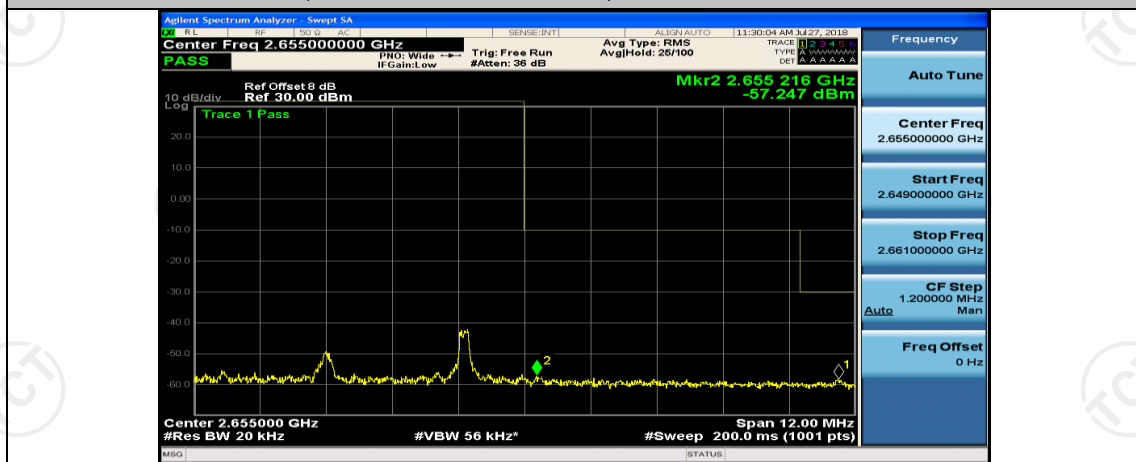

(Channel Bandwidth:15 MHz)_LCH_16QAM_1RB#74

(Channel Bandwidth:15 MHz)_HCH_16QAM_37RB#38

(Channel Bandwidth:15 MHz)_HCH_16QAM_75RB#0

Channel Bandwidth: 20 MHz

(Channel Bandwidth:20 MHz)_LCH_QPSK_1RB#0

(Channel Bandwidth:20 MHz)_LCH_QPSK_50RB#25

(Channel Bandwidth:20 MHz)_LCH_QPSK_50RB#50

(Channel Bandwidth:20 MHz)_LCH_QPSK_100RB#0

(Channel Bandwidth:20 MHz)_HCH_QPSK_1RB#0

(Channel Bandwidth:20 MHz)_HCH_QPSK_1RB#49

(Channel Bandwidth:20 MHz)_HCH_QPSK_1RB#99