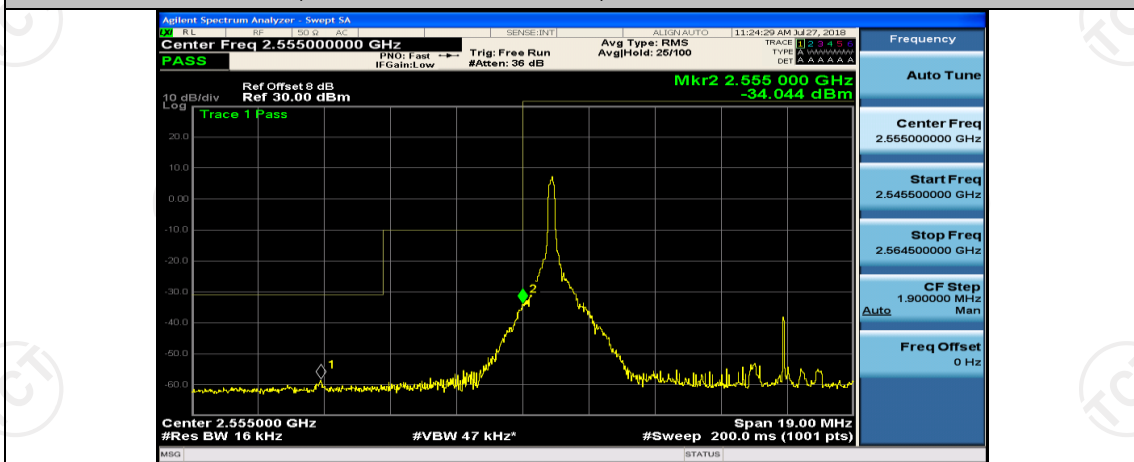

(Channel Bandwidth:15 MHz)_LCH_QPSK_37RB#38

(Channel Bandwidth:15 MHz)_LCH_QPSK_75RB#0

(Channel Bandwidth:15 MHz)_HCH_QPSK_1RB#0

(Channel Bandwidth:15 MHz)_LCH_16QAM_1RB#0

(Channel Bandwidth:15 MHz)_LCH_16QAM_1RB#37

(Channel Bandwidth:15 MHz)_LCH_16QAM_1RB#74

(Channel Bandwidth:15 MHz)_HCH_16QAM_37RB#38

(Channel Bandwidth:15 MHz)_HCH_16QAM_75RB#0

Channel Bandwidth: 20 MHz

(Channel Bandwidth:20 MHz)_LCH_QPSK_1RB#0

(Channel Bandwidth:20 MHz)_LCH_QPSK_50RB#25