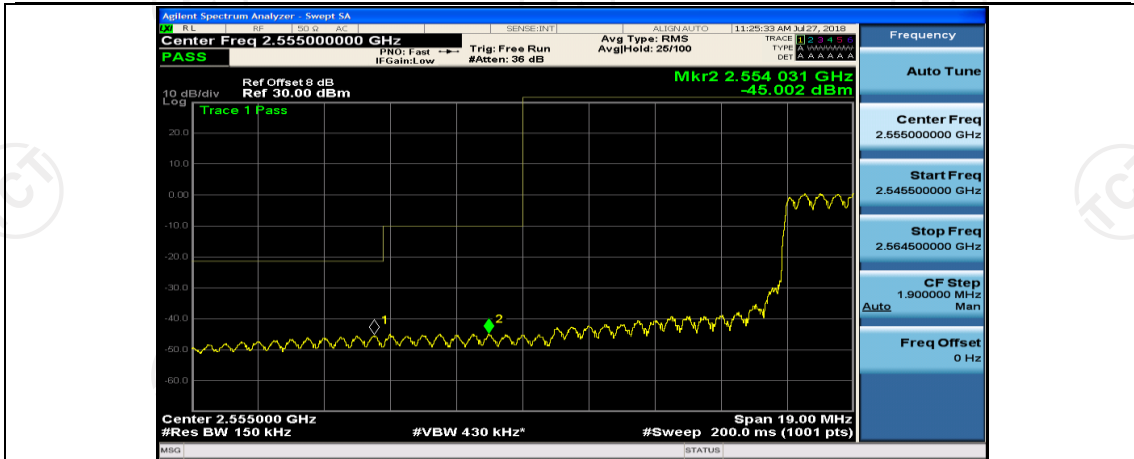

(Channel Bandwidth:15 MHz)_LCH_QPSK_37RB#38

(Channel Bandwidth:15 MHz)_LCH_QPSK_75RB#0

(Channel Bandwidth:15 MHz)_HCH_QPSK_1RB#0

(Channel Bandwidth:15 MHz)_LCH_16QAM_1RB#0

(Channel Bandwidth:15 MHz)_LCH_16QAM_1RB#37

(Channel Bandwidth:15 MHz)_LCH_16QAM_1RB#74

(Channel Bandwidth:15 MHz)_HCH_16QAM_37RB#38

(Channel Bandwidth:15 MHz)_HCH_16QAM_75RB#0

Channel Bandwidth: 20 MHz

(Channel Bandwidth:20 MHz)_LCH_QPSK_1RB#0

(Channel Bandwidth:20 MHz)_LCH_QPSK_50RB#25