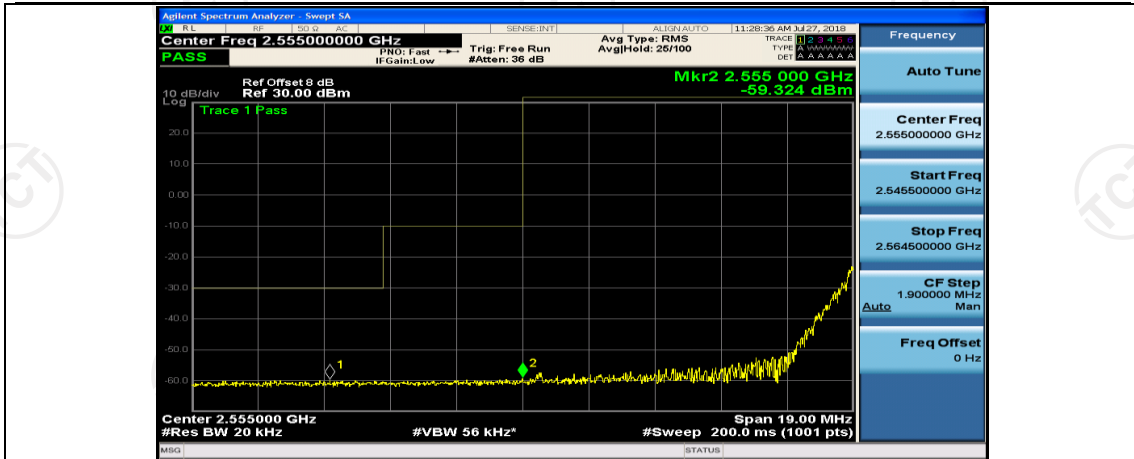

(Channel Bandwidth:20 MHz)_HCH_QPSK_50RB#0

(Channel Bandwidth:20 MHz)_HCH_QPSK_50RB#25

(Channel Bandwidth:20 MHz)_HCH_QPSK_50RB#50

(Channel Bandwidth:20 MHz)_LCH_16QAM_50RB#50

(Channel Bandwidth:20 MHz)_LCH_16QAM_100RB#0

(Channel Bandwidth:20 MHz)_HCH_16QAM_1RB#0

(Channel Bandwidth:20 MHz)_HCH_16QAM_1RB#49

(Channel Bandwidth:20 MHz)_HCH_16QAM_1RB#99

(Channel Bandwidth:20 MHz)_HCH_16QAM_50RB#0

Appendix E: Conducted Spurious Emission