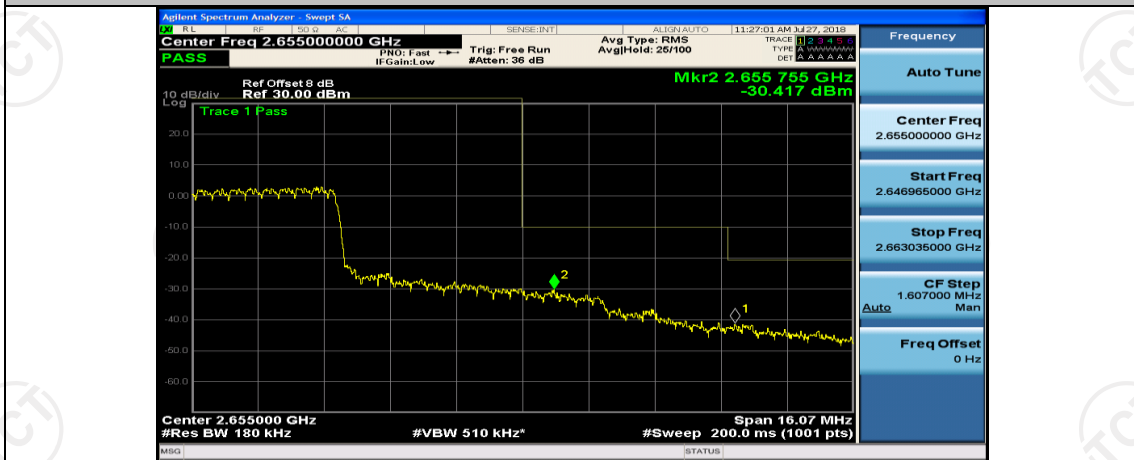

(Channel Bandwidth:15 MHz)_LCH_QPSK_37RB#38

(Channel Bandwidth:15 MHz)_LCH_QPSK_75RB#0

(Channel Bandwidth:15 MHz)_HCH_QPSK_1RB#0

(Channel Bandwidth:15 MHz)_LCH_16QAM_1RB#0

(Channel Bandwidth:15 MHz)_LCH_16QAM_1RB#37

(Channel Bandwidth:15 MHz)_LCH_16QAM_1RB#74

(Channel Bandwidth:15 MHz)_HCH_16QAM_37RB#38

(Channel Bandwidth:15 MHz)_HCH_16QAM_75RB#0

Channel Bandwidth: 20 MHz

(Channel Bandwidth:20 MHz)_LCH_QPSK_1RB#0

(Channel Bandwidth:20 MHz)_LCH_QPSK_50RB#25