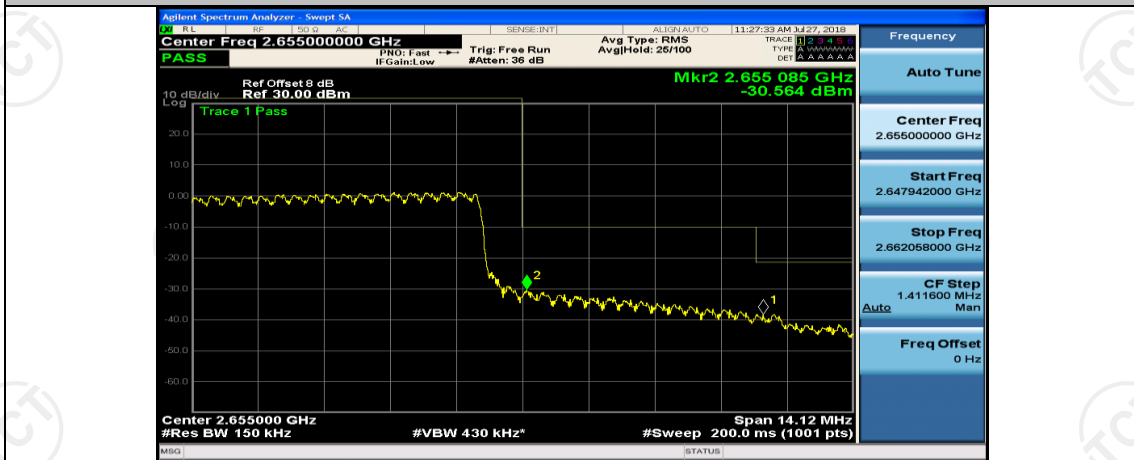

(Channel Bandwidth:15 MHz)_LCH_16QAM_1RB#74

(Channel Bandwidth:15 MHz)_HCH_16QAM_37RB#38

(Channel Bandwidth:15 MHz)_HCH_16QAM_75RB#0

Channel Bandwidth: 20 MHz

(Channel Bandwidth:20 MHz)_LCH_QPSK_1RB#0

(Channel Bandwidth:20 MHz)_LCH_QPSK_50RB#25