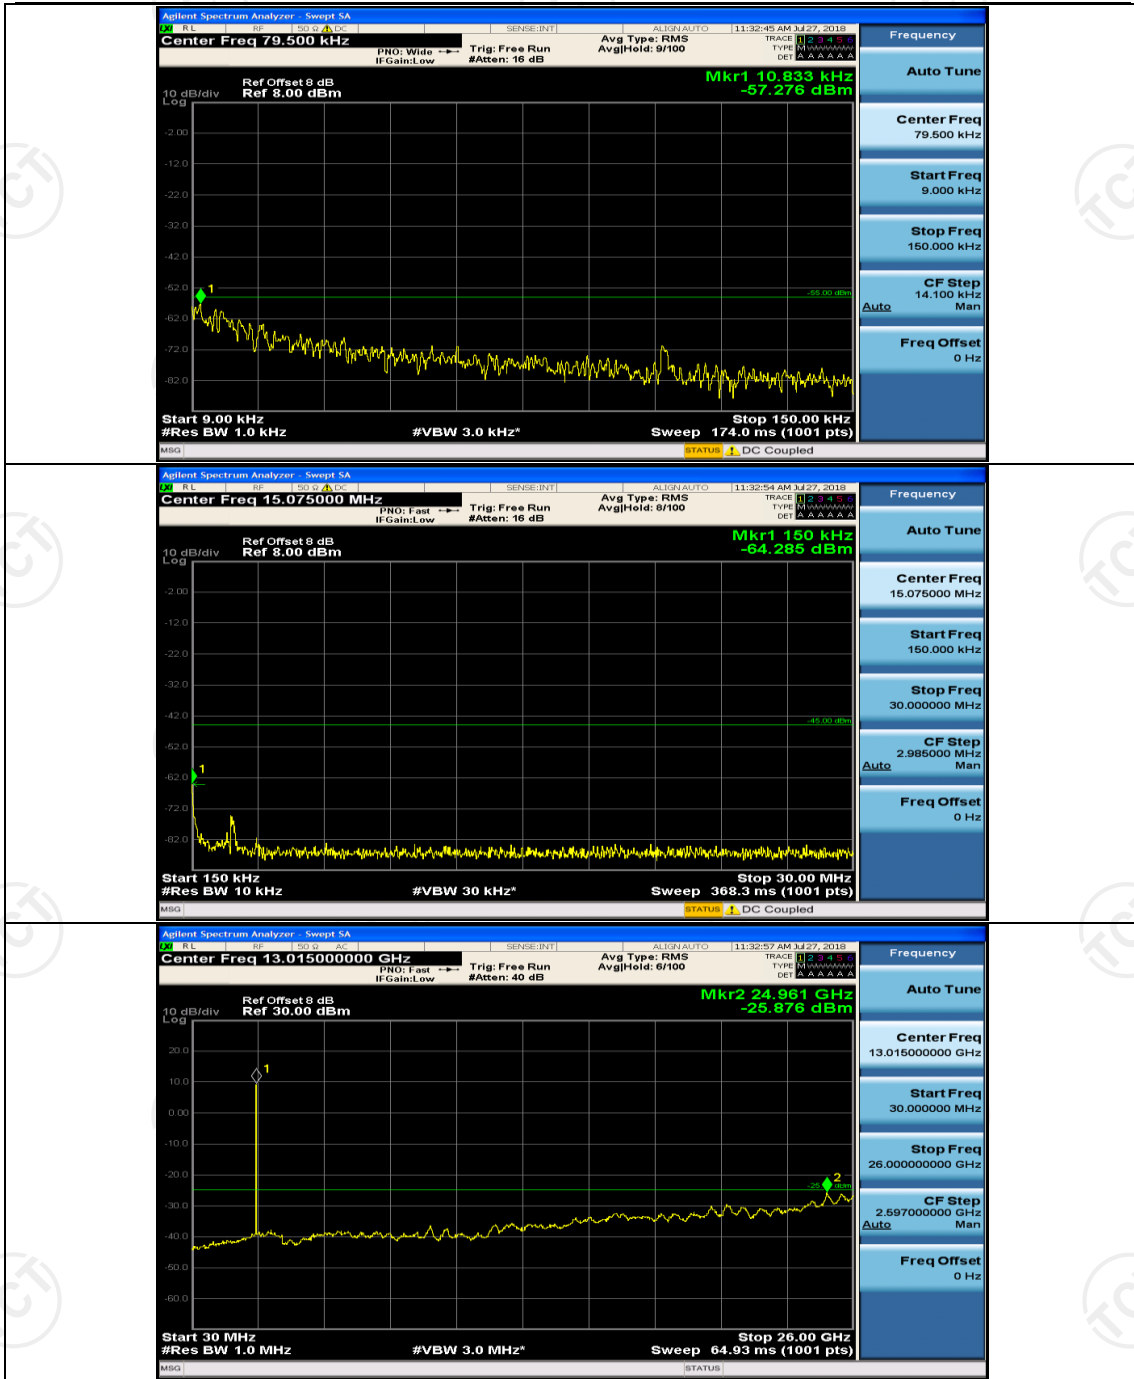

(Channel Bandwidth:20 MHz)_HCH_QPSK_50RB#0

(Channel Bandwidth:20 MHz)_HCH_QPSK_50RB#25

(Channel Bandwidth:20 MHz)_HCH_QPSK_50RB#50

(Channel Bandwidth:20 MHz)_LCH_16QAM_50RB#50

(Channel Bandwidth:20 MHz)_LCH_16QAM_100RB#0

(Channel Bandwidth:20 MHz)_HCH_16QAM_1RB#0

(Channel Bandwidth:20 MHz)_HCH_16QAM_1RB#49

(Channel Bandwidth:20 MHz)_HCH_16QAM_1RB#99

(Channel Bandwidth:20 MHz)_HCH_16QAM_50RB#0

Appendix E: Conducted Spurious Emission

Test Graphs

Channel Bandwidth: 5 MHz

(Channel Bandwidth: 5 MHz)_MCH_QPSK_1RB#0

(Channel Bandwidth: 5 MHz)_MCH_QPSK_1RB#12

(Channel Bandwidth: 5 MHz)_HCH_QPSK_1RB#0

(Channel Bandwidth: 5 MHz)_HCH_QPSK_1RB#12