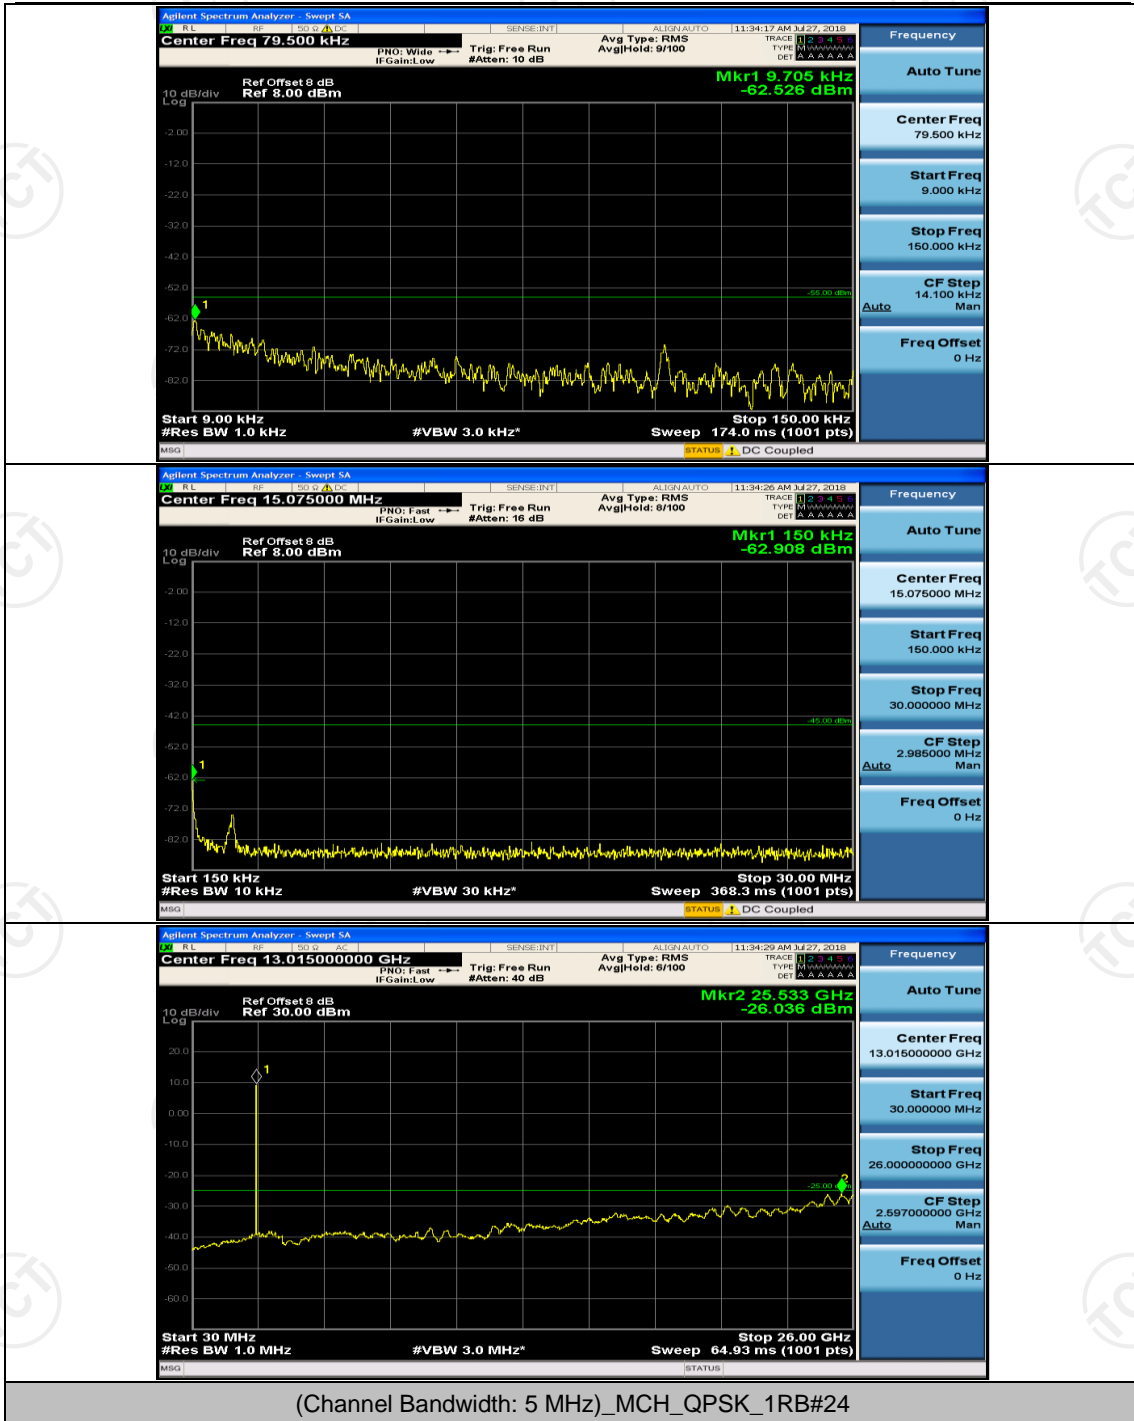

(Channel Bandwidth:20 MHz)_HCH_16QAM_1RB#0

(Channel Bandwidth:20 MHz)_HCH_16QAM_1RB#49

(Channel Bandwidth:20 MHz)_HCH_16QAM_1RB#99

(Channel Bandwidth:20 MHz)_HCH_16QAM_50RB#0

Appendix E: Conducted Spurious Emission

Test Graphs

Channel Bandwidth: 5 MHz

(Channel Bandwidth: 5 MHz)_MCH_QPSK_1RB#0

(Channel Bandwidth: 5 MHz)_MCH_QPSK_1RB#12

(Channel Bandwidth: 5 MHz)_HCH_QPSK_1RB#0

(Channel Bandwidth: 5 MHz)_HCH_QPSK_1RB#12