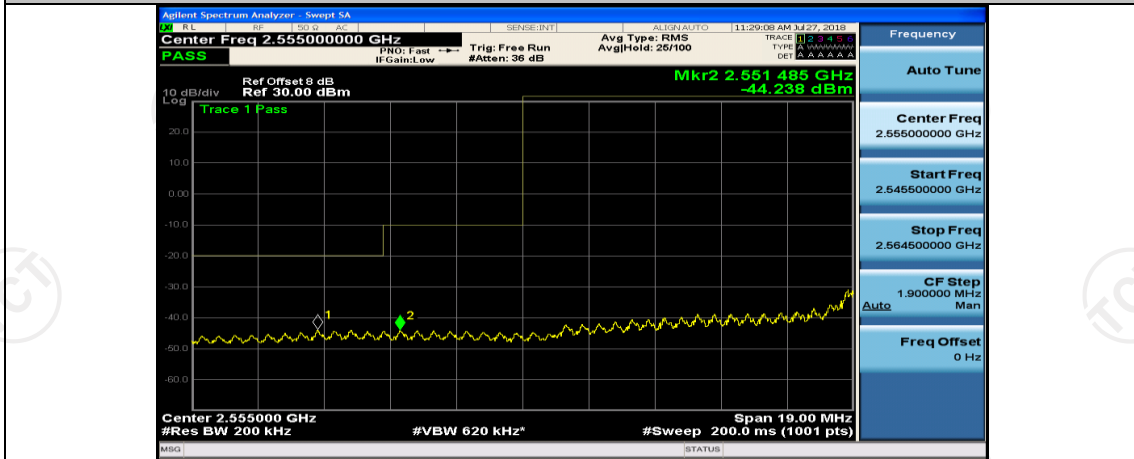

(Channel Bandwidth:20 MHz)_LCH_QPSK_50RB#50