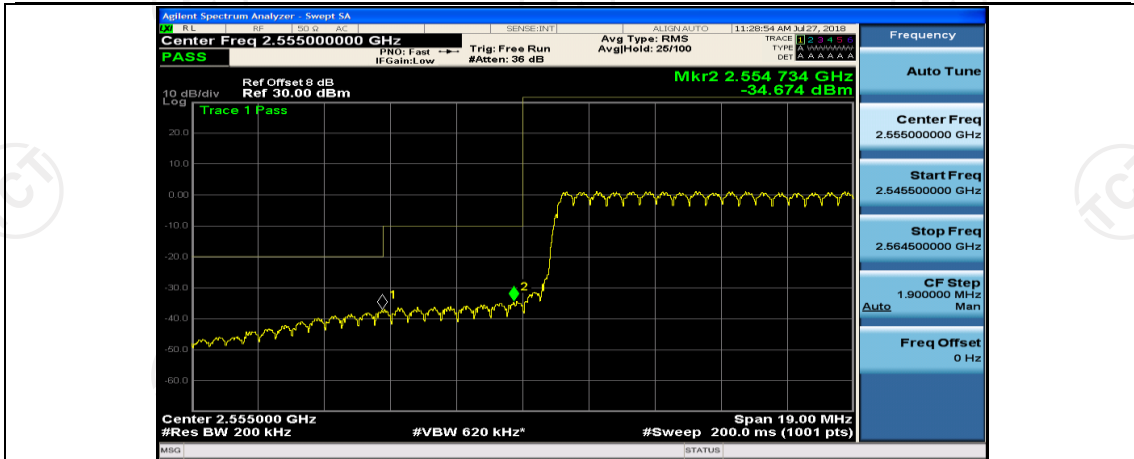

(Channel Bandwidth:15 MHz)_LCH_16QAM_1RB#74

(Channel Bandwidth:15 MHz)_HCH_16QAM_37RB#38

(Channel Bandwidth:15 MHz)_HCH_16QAM_75RB#0

Channel Bandwidth: 20 MHz

(Channel Bandwidth:20 MHz)_LCH_QPSK_1RB#0

(Channel Bandwidth:20 MHz)_LCH_QPSK_50RB#25