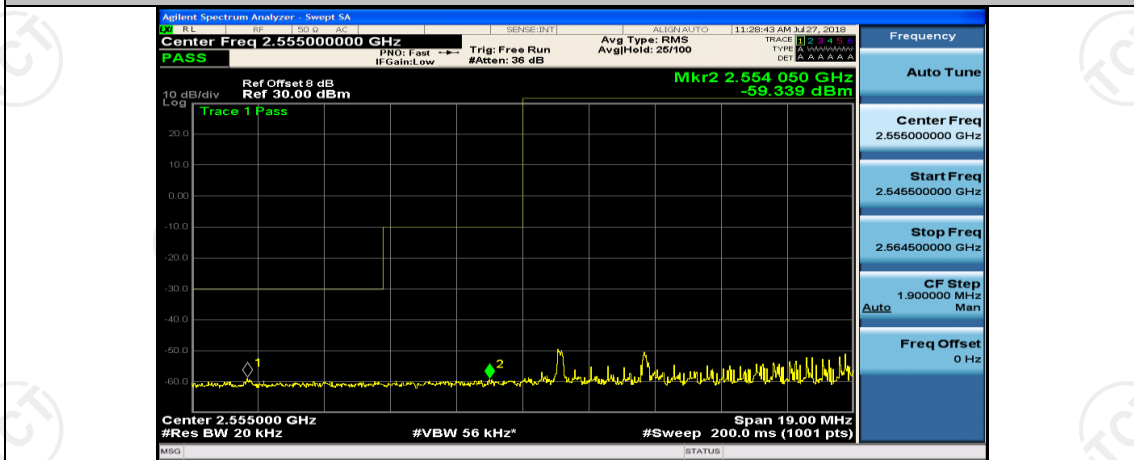

(Channel Bandwidth:20 MHz)_HCH_QPSK_50RB#0

(Channel Bandwidth:20 MHz)_HCH_QPSK_50RB#25

(Channel Bandwidth:20 MHz)_HCH_QPSK_50RB#50

(Channel Bandwidth:20 MHz)_LCH_16QAM_50RB#50

(Channel Bandwidth:20 MHz)_LCH_16QAM_100RB#0

(Channel Bandwidth:20 MHz)_HCH_16QAM_1RB#0

(Channel Bandwidth:20 MHz)_HCH_16QAM_1RB#49

(Channel Bandwidth:20 MHz)_HCH_16QAM_1RB#99

(Channel Bandwidth:20 MHz)_HCH_16QAM_50RB#0

Appendix E: Conducted Spurious Emission