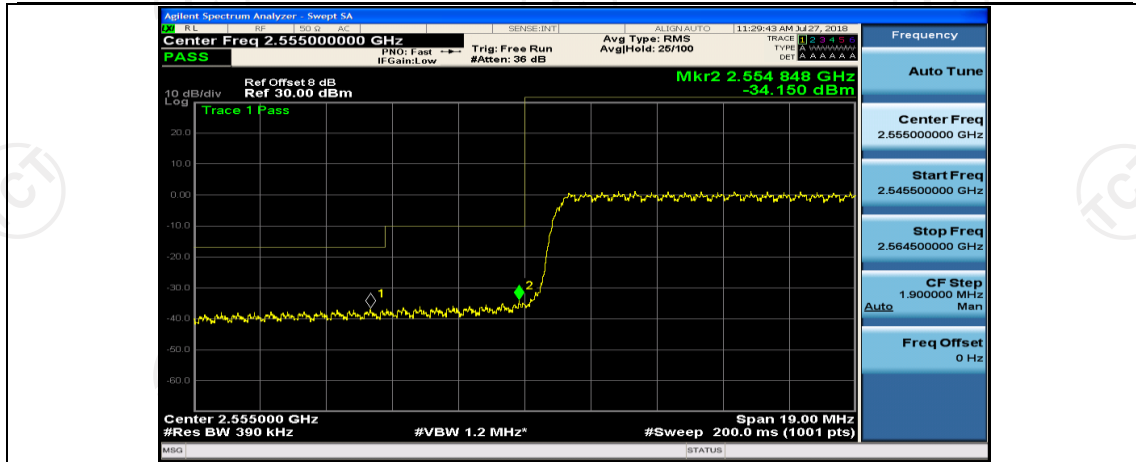

(Channel Bandwidth:20 MHz)_LCH_QPSK_100RB#0