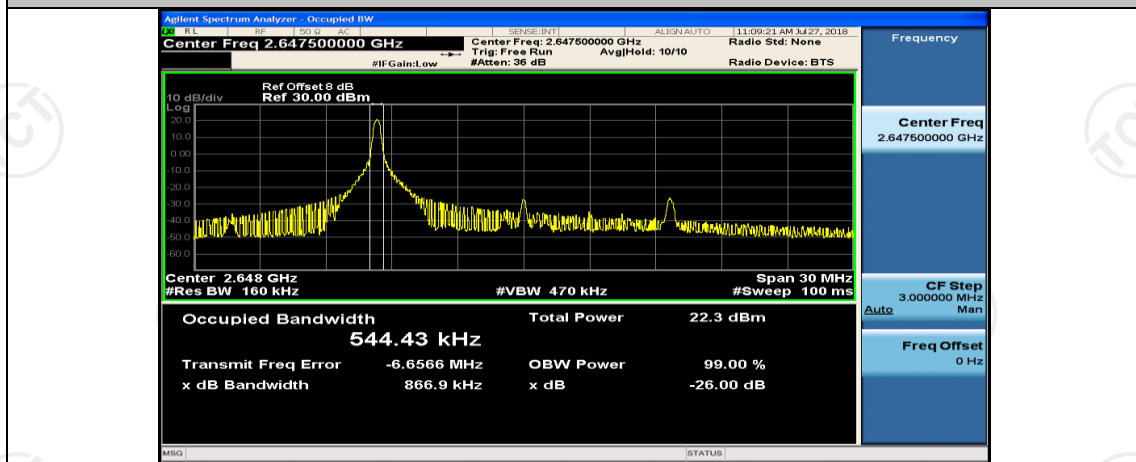

(Channel Bandwidth:15 MHz)\_MCH\_QPSK\_37RB#18

(Channel Bandwidth:15 MHz)\_MCH\_QPSK\_37RB#38

(Channel Bandwidth:15 MHz)\_MCH\_QPSK\_75RB#0

(Channel Bandwidth:15 MHz)\_HCH\_QPSK\_1RB#0

(Channel Bandwidth:15 MHz)\_HCH\_QPSK\_1RB#37