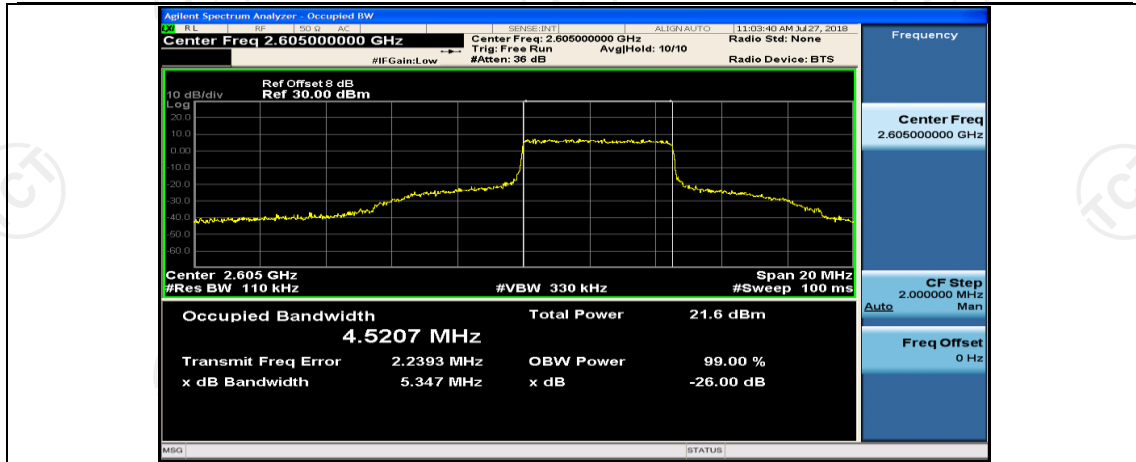

## Channel Bandwidth: 10 MHz

Channel Bandwidth: 10 MHz\_MCH\_QPSK\_1RB#49

Channel Bandwidth: 10 MHz\_MCH\_QPSK\_25RB#0

Channel Bandwidth: 10 MHz\_MCH\_QPSK\_25RB#12

Channel Bandwidth: 10 MHz\_MCH\_QPSK\_25RB#25