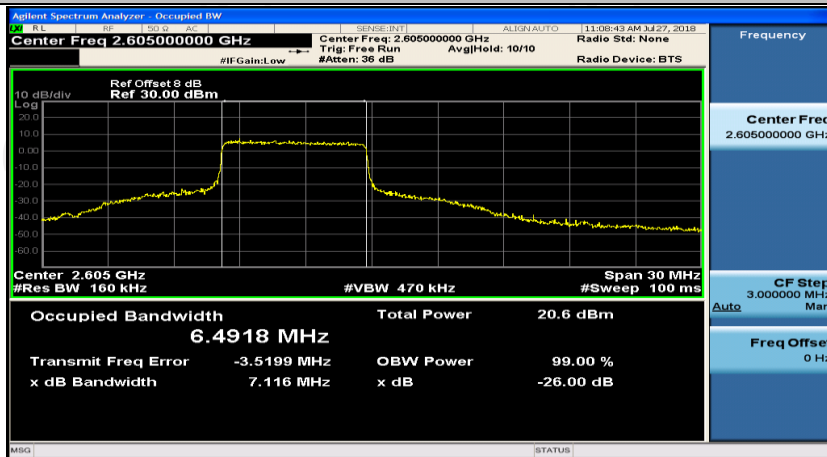

(Channel Bandwidth:15 MHz)_MCH_16QAM_37RB#0

(Channel Bandwidth:15 MHz)_MCH_16QAM_37RB#18