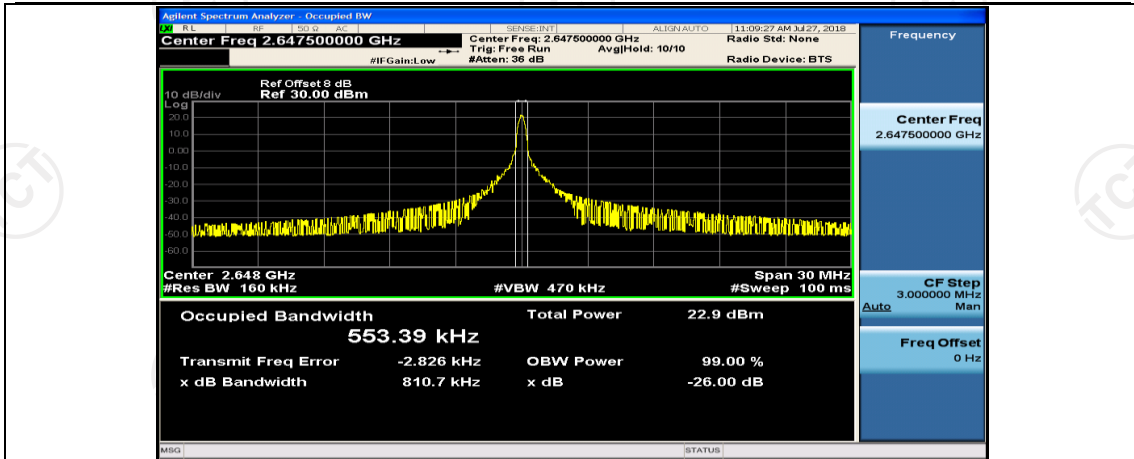

(Channel Bandwidth:15 MHz)\_MCH\_QPSK\_37RB#18

(Channel Bandwidth:15 MHz)\_MCH\_QPSK\_37RB#38

(Channel Bandwidth:15 MHz)\_MCH\_QPSK\_75RB#0

(Channel Bandwidth:15 MHz)\_HCH\_QPSK\_1RB#0

(Channel Bandwidth:15 MHz)\_HCH\_QPSK\_1RB#37