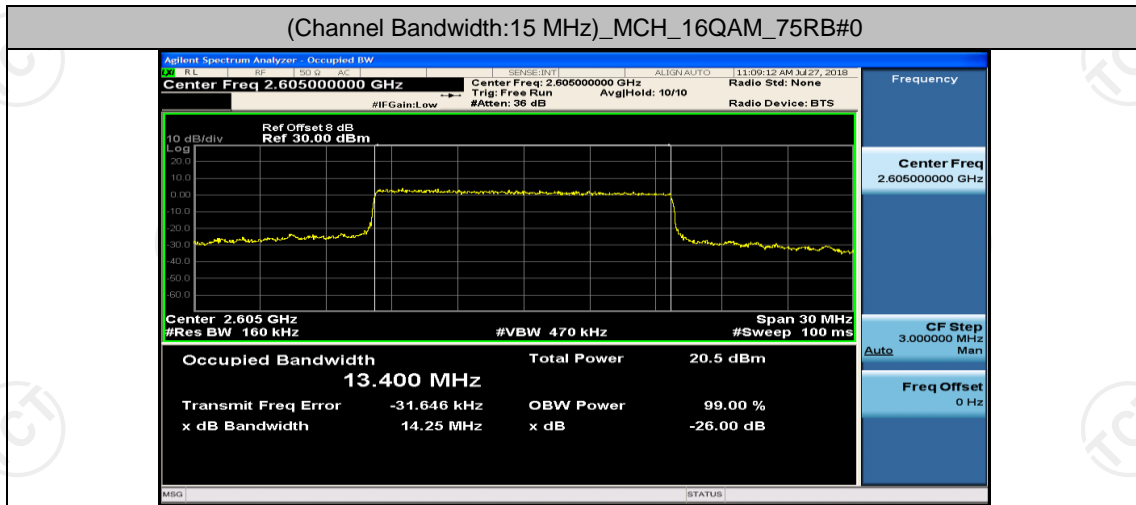

(Channel Bandwidth:15 MHz)\_MCH\_16QAM\_37RB#0

(Channel Bandwidth:15 MHz)\_MCH\_16QAM\_37RB#18

(Channel Bandwidth:15 MHz)\_MCH\_16QAM\_37RB#38

(Channel Bandwidth:15 MHz)\_MCH\_16QAM\_75RB#0

(Channel Bandwidth:15 MHz)\_HCH\_16QAM\_1RB#0

(Channel Bandwidth:15 MHz)\_HCH\_16QAM\_1RB#37