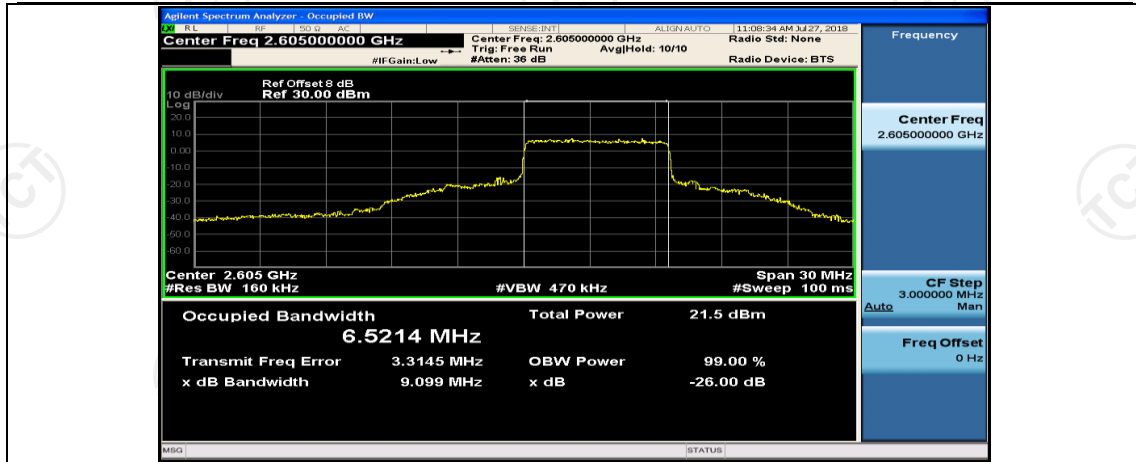

(Channel Bandwidth:15 MHz)_MCH_QPSK_75RB#0