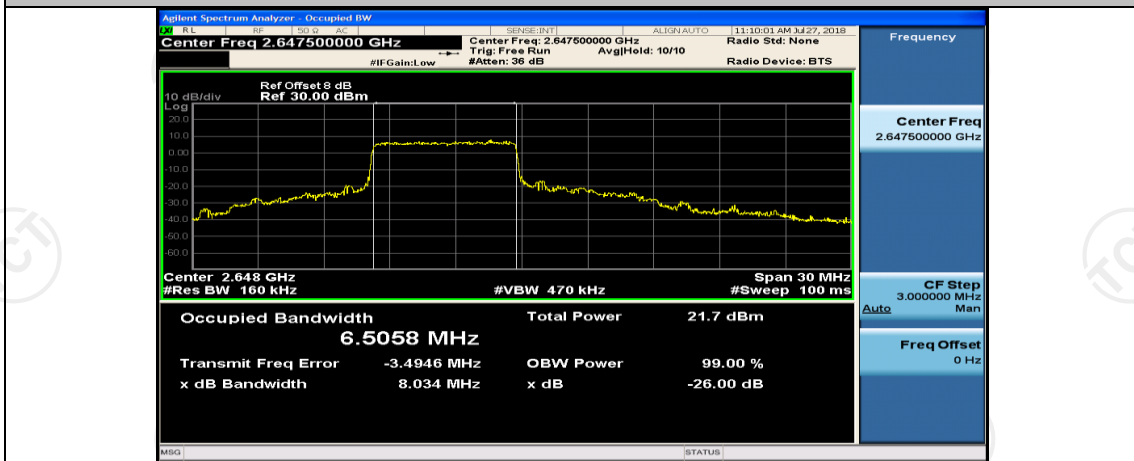

(Channel Bandwidth:15 MHz)_HCH_QPSK_37RB#18