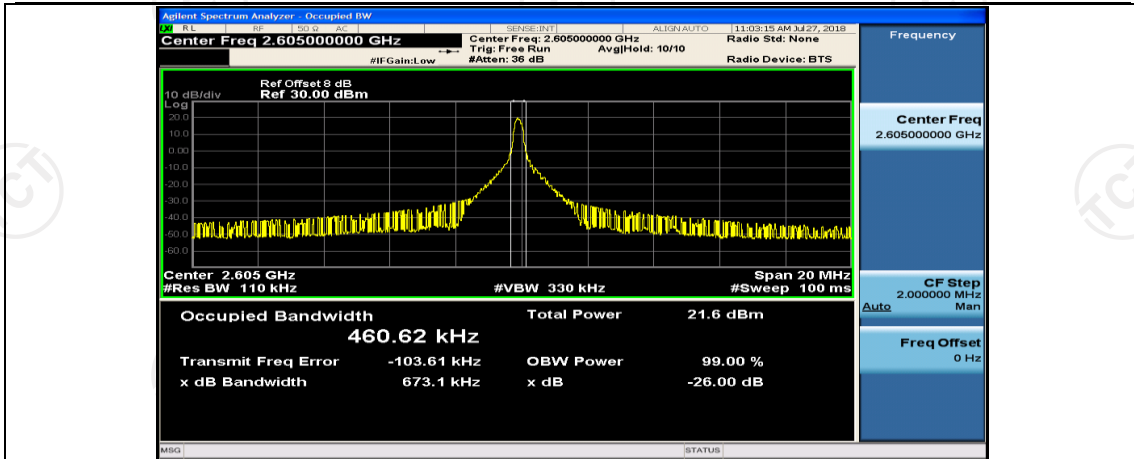

Channel Bandwidth: 10 MHz\_MCH\_QPSK\_50RB#0

Channel Bandwidth: 10 MHz\_LCH\_16QAM\_25RB#0

Channel Bandwidth: 10 MHz\_LCH\_16QAM\_25RB#12

Channel Bandwidth: 10 MHz\_LCH\_16QAM\_25RB#25

Channel Bandwidth: 10 MHz\_HCH\_16QAM\_25RB#0