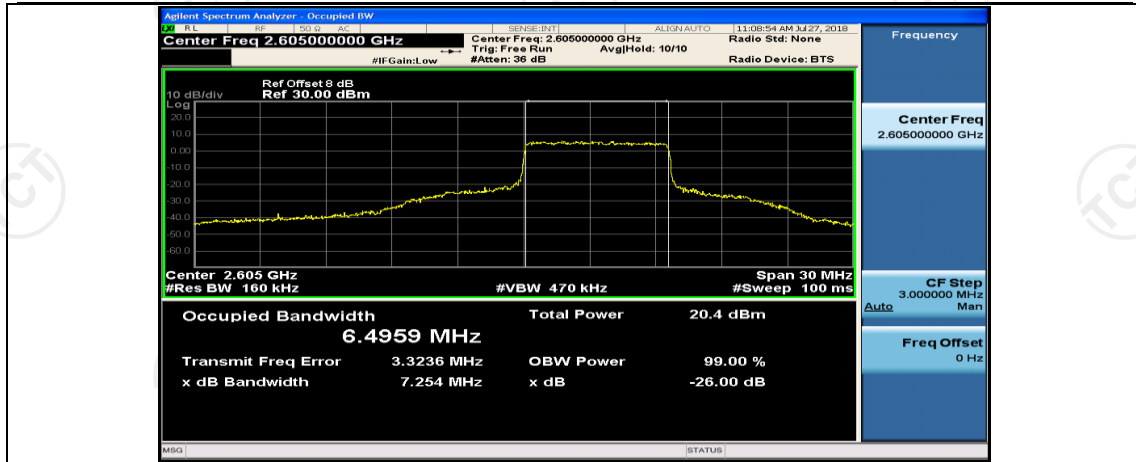

(Channel Bandwidth:15 MHz)_MCH_16QAM_75RB#0