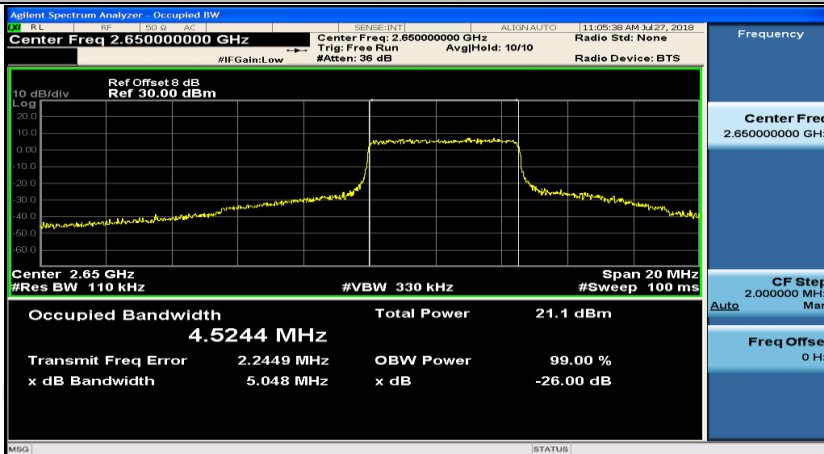

Channel Bandwidth: 10 MHz_HCH_16QAM_25RB#25