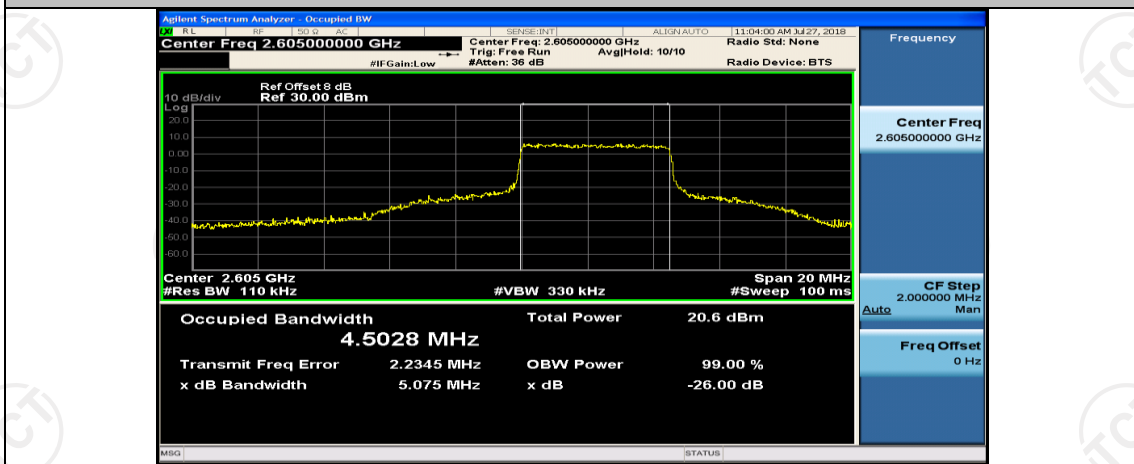

Channel Bandwidth: 10 MHz\_MCH\_QPSK\_50RB#0

Channel Bandwidth: 10 MHz\_LCH\_16QAM\_25RB#0

Channel Bandwidth: 10 MHz\_LCH\_16QAM\_25RB#12

Channel Bandwidth: 10 MHz\_LCH\_16QAM\_25RB#25

Channel Bandwidth: 10 MHz\_HCH\_16QAM\_25RB#0