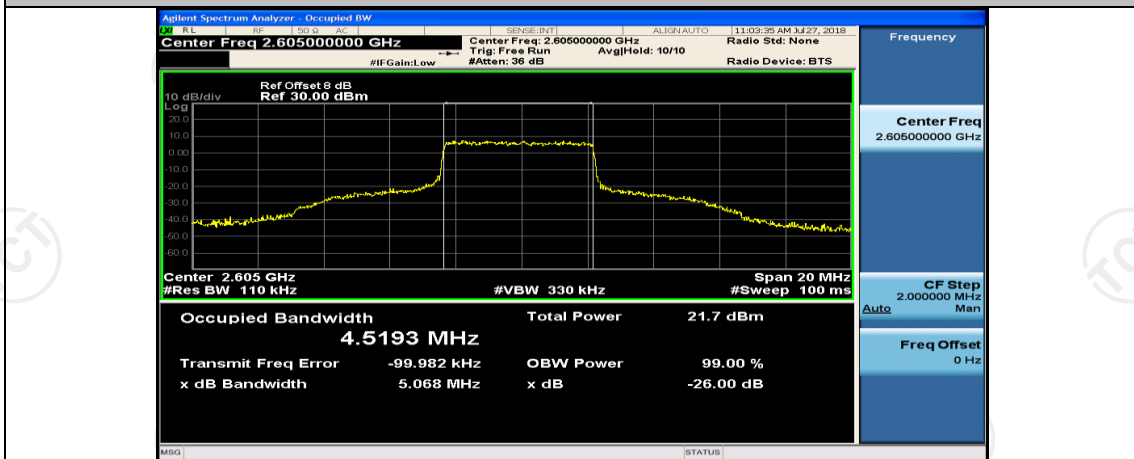

## Channel Bandwidth: 10 MHz

Channel Bandwidth: 10 MHz\_MCH\_QPSK\_1RB#49

Channel Bandwidth: 10 MHz\_MCH\_QPSK\_25RB#0

Channel Bandwidth: 10 MHz\_MCH\_QPSK\_25RB#12

Channel Bandwidth: 10 MHz\_MCH\_QPSK\_25RB#25