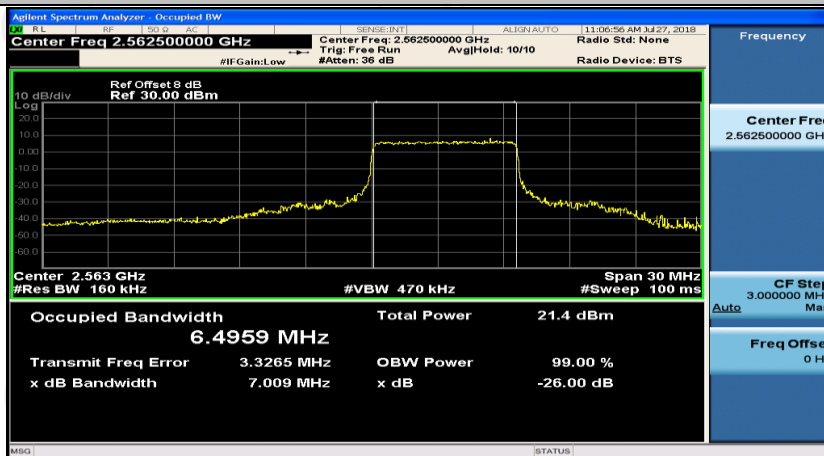

## Channel Bandwidth: 15 MHz

(Channel Bandwidth:15 MHz)\_LCH\_QPSK\_37RB#0

(Channel Bandwidth:15 MHz)\_LCH\_QPSK\_37RB#18

(Channel Bandwidth:15 MHz)\_LCH\_QPSK\_37RB#38

(Channel Bandwidth:15 MHz)\_MCH\_QPSK\_37RB#0