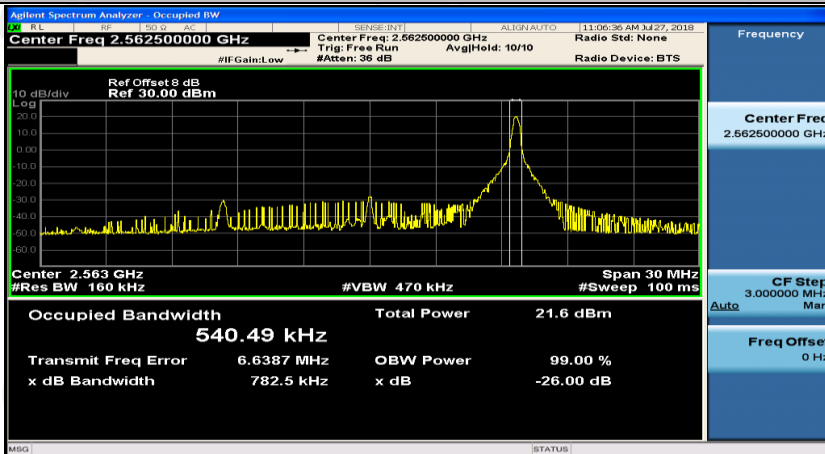

(Channel Bandwidth:15 MHz)_LCH_16QAM_37RB#0