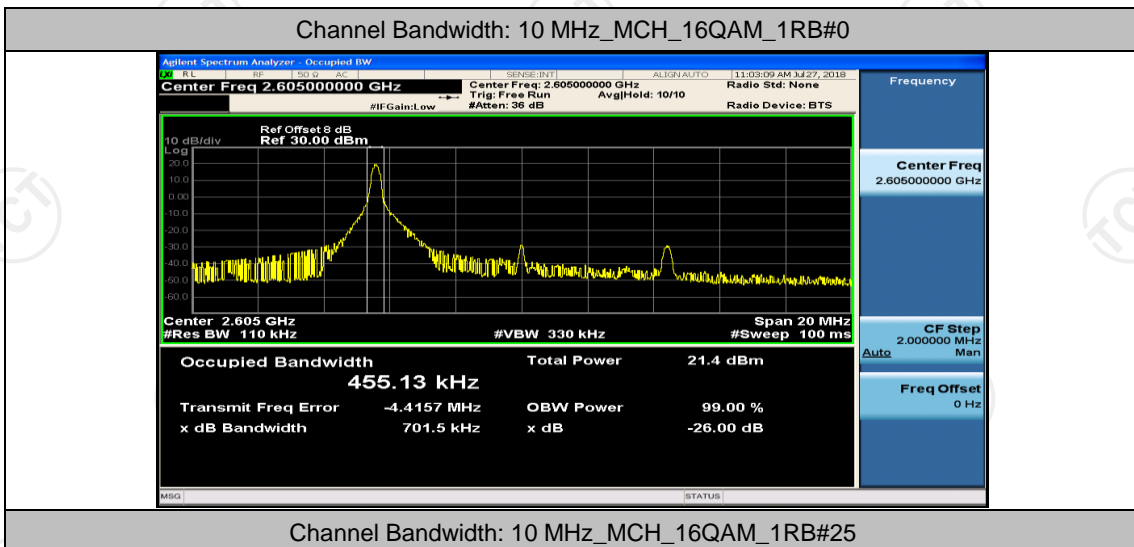

Channel Bandwidth: 10 MHz\_MCH\_QPSK\_50RB#0

Channel Bandwidth: 10 MHz\_LCH\_16QAM\_25RB#0

Channel Bandwidth: 10 MHz\_LCH\_16QAM\_25RB#12

Channel Bandwidth: 10 MHz\_LCH\_16QAM\_25RB#25

Channel Bandwidth: 10 MHz\_HCH\_16QAM\_25RB#0