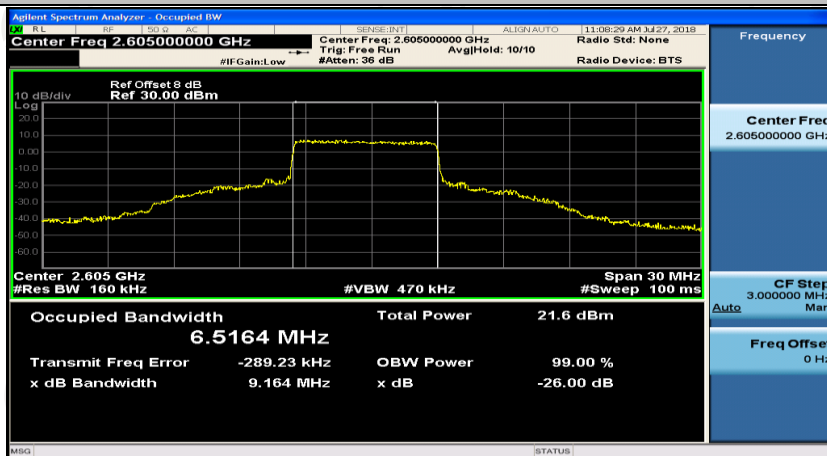

(Channel Bandwidth:15 MHz)_MCH_QPSK_37RB#38