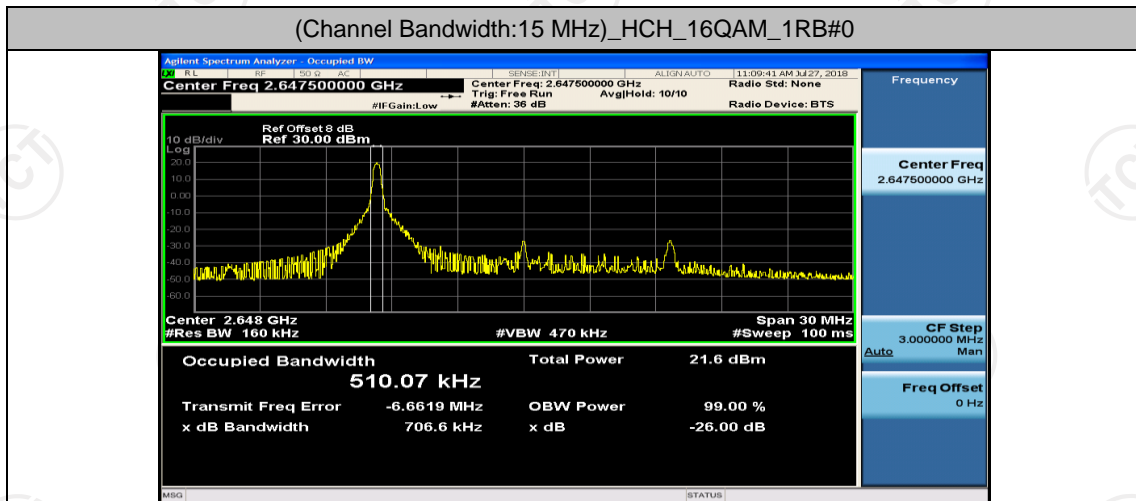

(Channel Bandwidth:15 MHz)\_MCH\_16QAM\_37RB#0

(Channel Bandwidth:15 MHz)\_MCH\_16QAM\_37RB#18

(Channel Bandwidth:15 MHz)\_MCH\_16QAM\_37RB#38

(Channel Bandwidth:15 MHz)\_MCH\_16QAM\_75RB#0

(Channel Bandwidth:15 MHz)\_HCH\_16QAM\_1RB#0