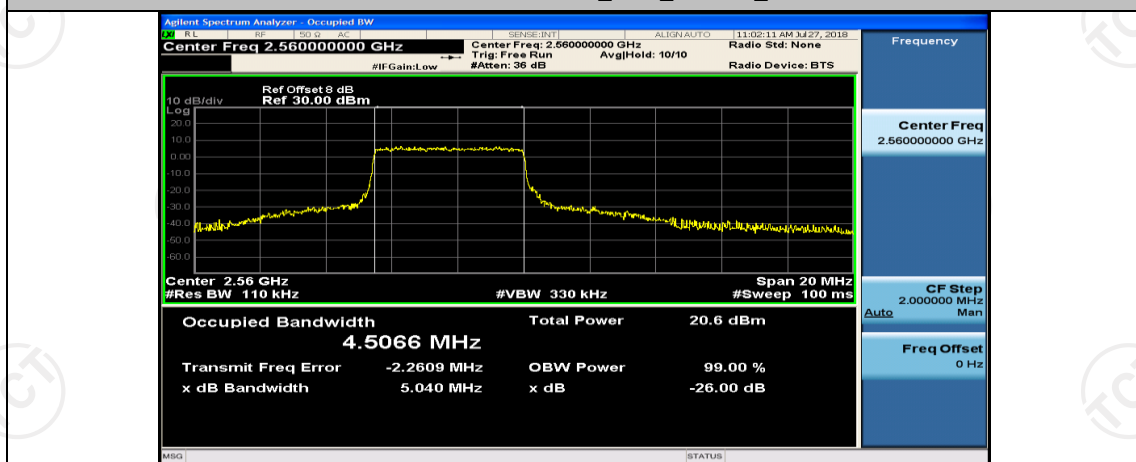

Channel Bandwidth: 10 MHz\_MCH\_QPSK\_50RB#0

Channel Bandwidth: 10 MHz\_LCH\_16QAM\_25RB#0

Channel Bandwidth: 10 MHz\_LCH\_16QAM\_25RB#12

Channel Bandwidth: 10 MHz\_LCH\_16QAM\_25RB#25

Channel Bandwidth: 10 MHz\_HCH\_16QAM\_25RB#0