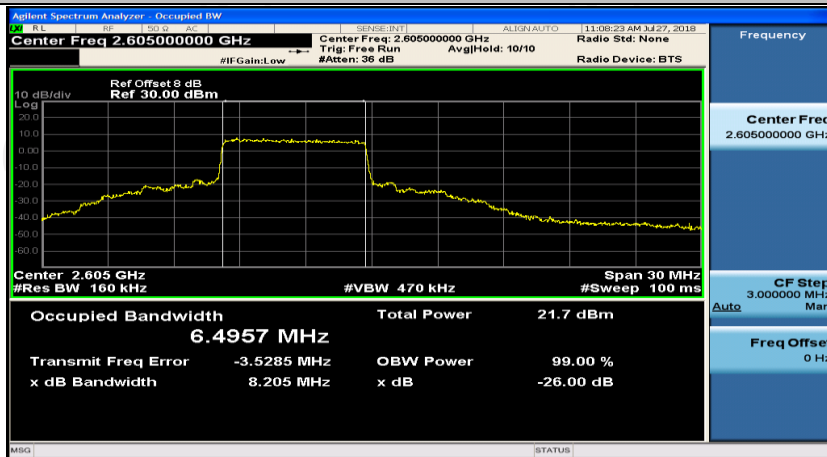

## Channel Bandwidth: 15 MHz

(Channel Bandwidth:15 MHz)\_LCH\_QPSK\_37RB#0

(Channel Bandwidth:15 MHz)\_LCH\_QPSK\_37RB#18

(Channel Bandwidth:15 MHz)\_LCH\_QPSK\_37RB#38

(Channel Bandwidth:15 MHz)\_MCH\_QPSK\_37RB#0