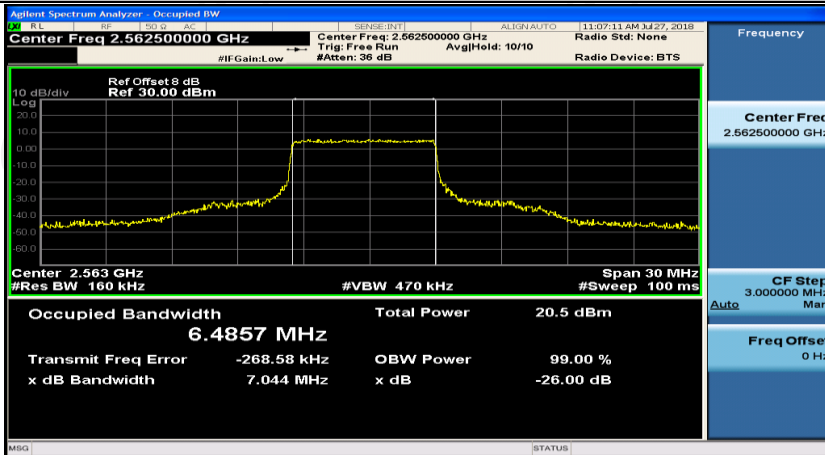

(Channel Bandwidth:15 MHz)\_LCH\_16QAM\_1RB#0

(Channel Bandwidth:15 MHz)\_LCH\_16QAM\_1RB#37

(Channel Bandwidth:15 MHz)\_LCH\_16QAM\_1RB#74

(Channel Bandwidth:15 MHz)\_LCH\_16QAM\_37RB#0

(Channel Bandwidth:15 MHz)\_LCH\_16QAM\_37RB#18