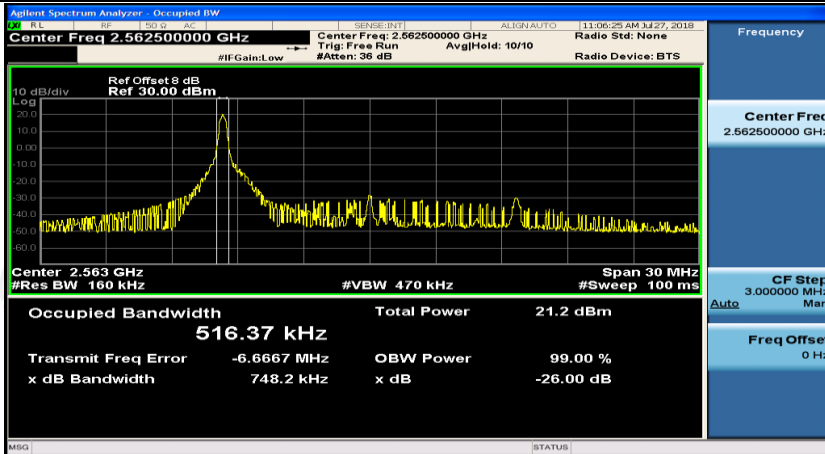

(Channel Bandwidth:15 MHz)_LCH_16QAM_1RB#37