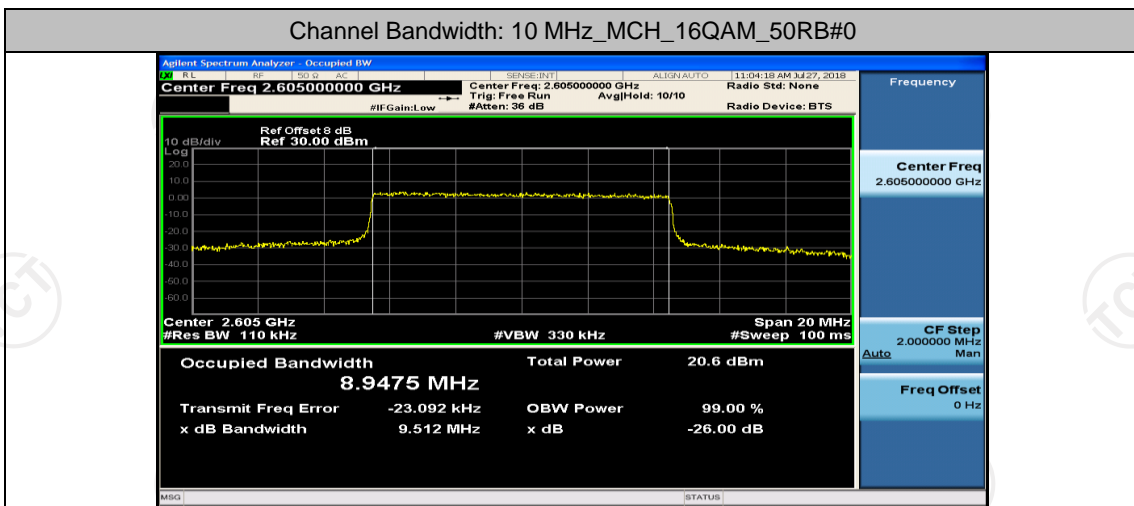

Channel Bandwidth: 10 MHz\_MCH\_QPSK\_50RB#0

Channel Bandwidth: 10 MHz\_LCH\_16QAM\_25RB#0

Channel Bandwidth: 10 MHz\_LCH\_16QAM\_25RB#12

Channel Bandwidth: 10 MHz\_LCH\_16QAM\_25RB#25

Channel Bandwidth: 10 MHz\_HCH\_16QAM\_25RB#0