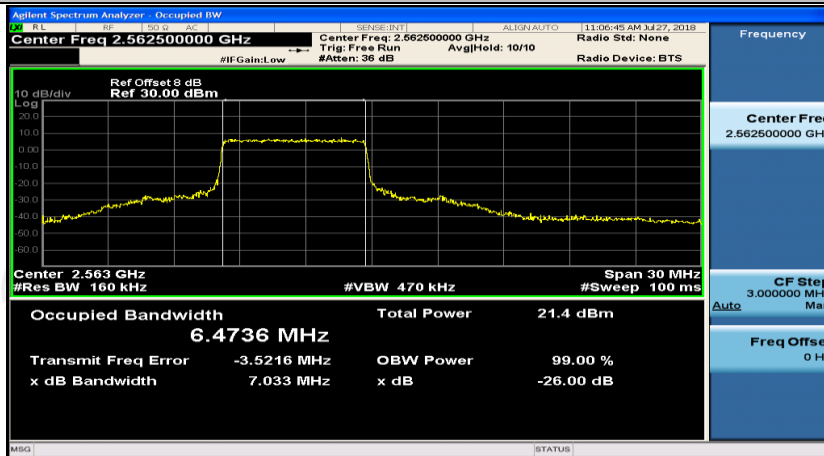

(Channel Bandwidth:15 MHz)_LCH_QPSK_37RB#18