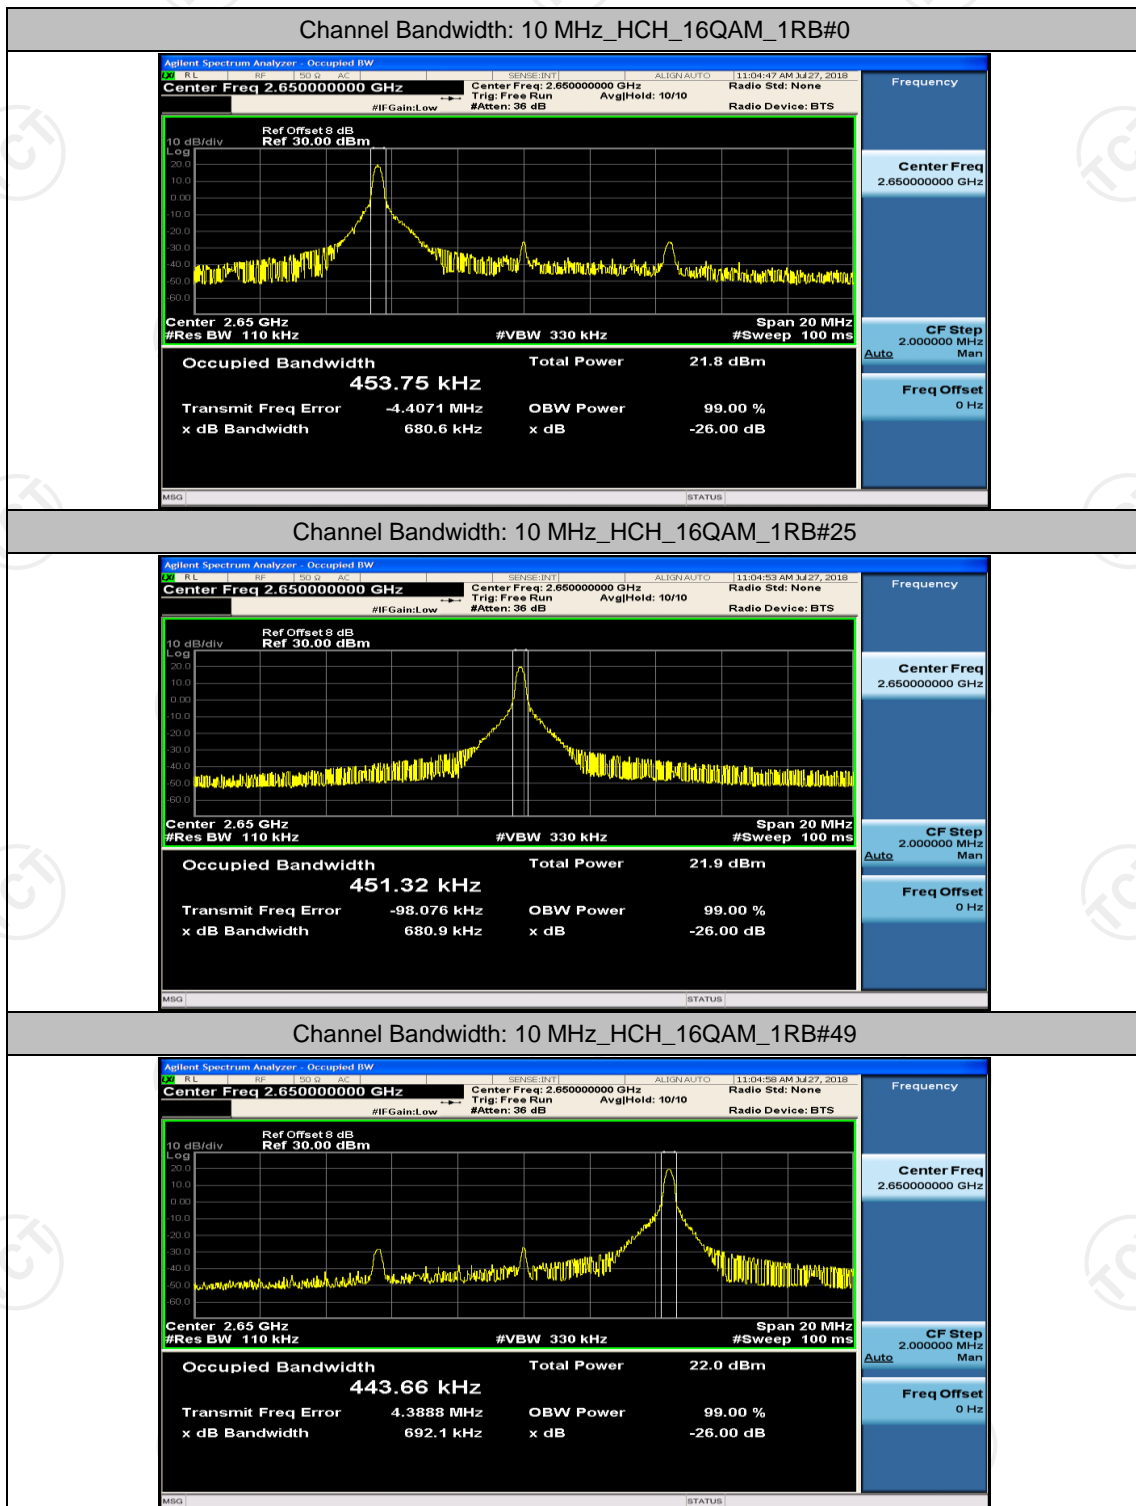

Channel Bandwidth: 10 MHz\_MCH\_QPSK\_50RB#0

Channel Bandwidth: 10 MHz\_LCH\_16QAM\_25RB#0

Channel Bandwidth: 10 MHz\_LCH\_16QAM\_25RB#12

Channel Bandwidth: 10 MHz\_LCH\_16QAM\_25RB#25

Channel Bandwidth: 10 MHz\_HCH\_16QAM\_25RB#0