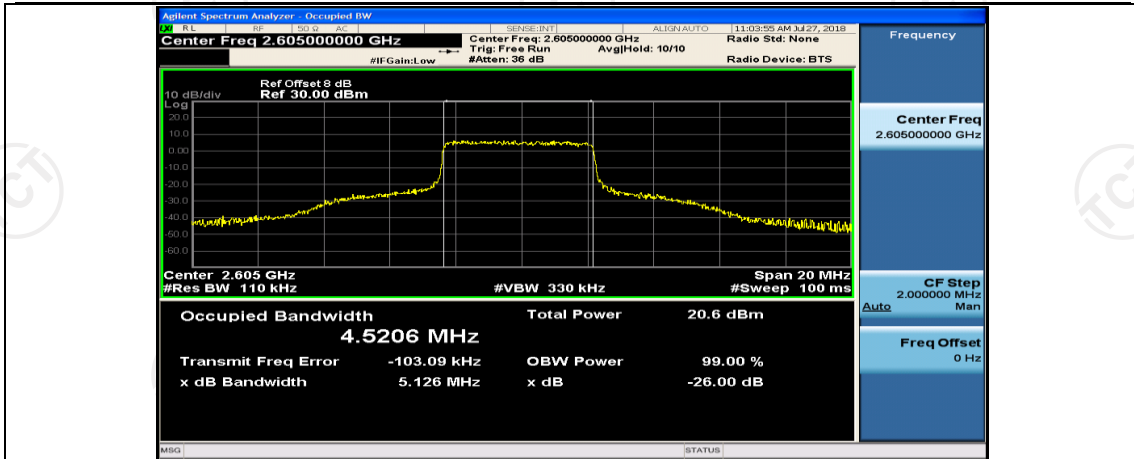

Channel Bandwidth: 10 MHz\_MCH\_QPSK\_50RB#0

Channel Bandwidth: 10 MHz\_LCH\_16QAM\_25RB#0

Channel Bandwidth: 10 MHz\_LCH\_16QAM\_25RB#12

Channel Bandwidth: 10 MHz\_LCH\_16QAM\_25RB#25

Channel Bandwidth: 10 MHz\_HCH\_16QAM\_25RB#0