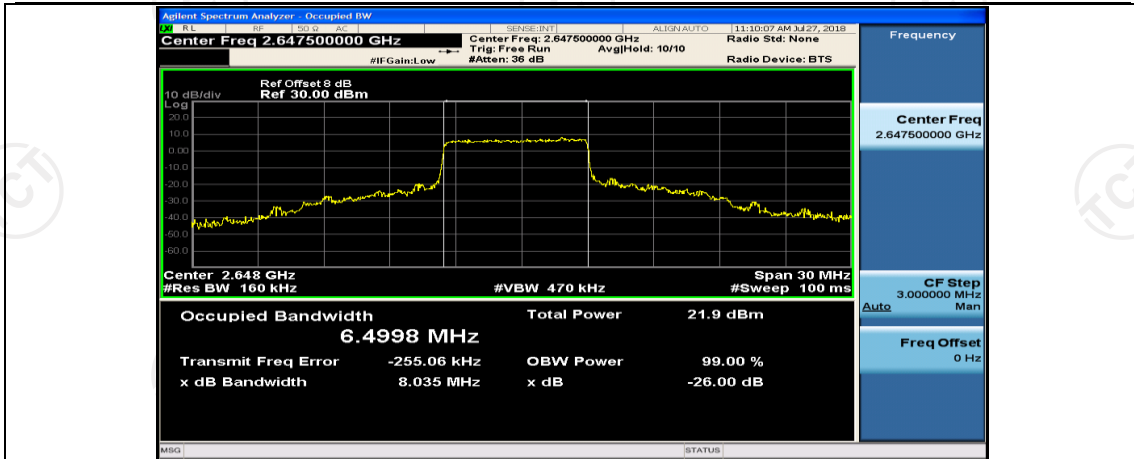

(Channel Bandwidth:15 MHz)_HCH_QPSK_37RB#38