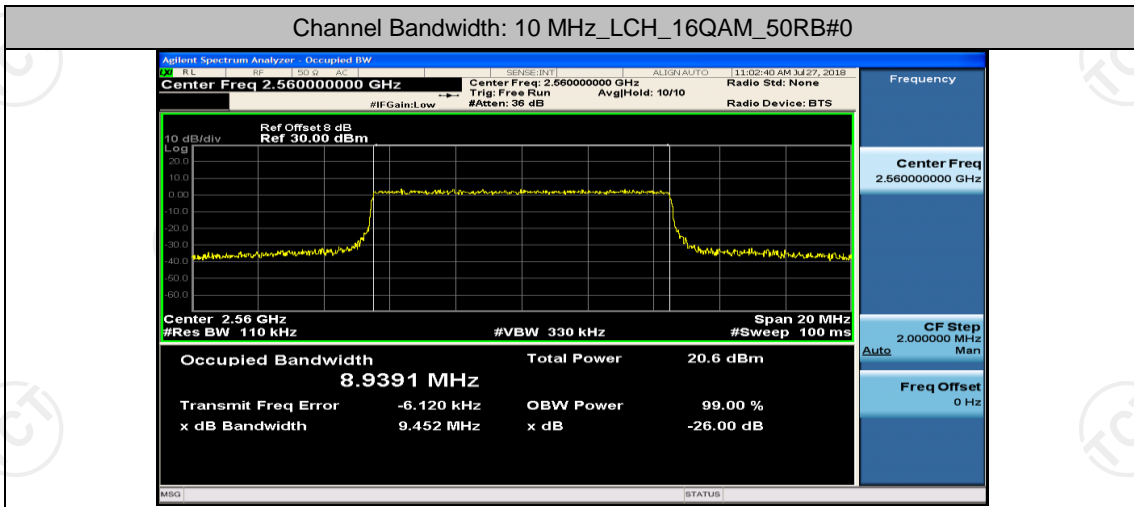

Channel Bandwidth: 10 MHz\_MCH\_QPSK\_50RB#0

Channel Bandwidth: 10 MHz\_LCH\_16QAM\_25RB#0

Channel Bandwidth: 10 MHz\_LCH\_16QAM\_25RB#12

Channel Bandwidth: 10 MHz\_LCH\_16QAM\_25RB#25

Channel Bandwidth: 10 MHz\_HCH\_16QAM\_25RB#0