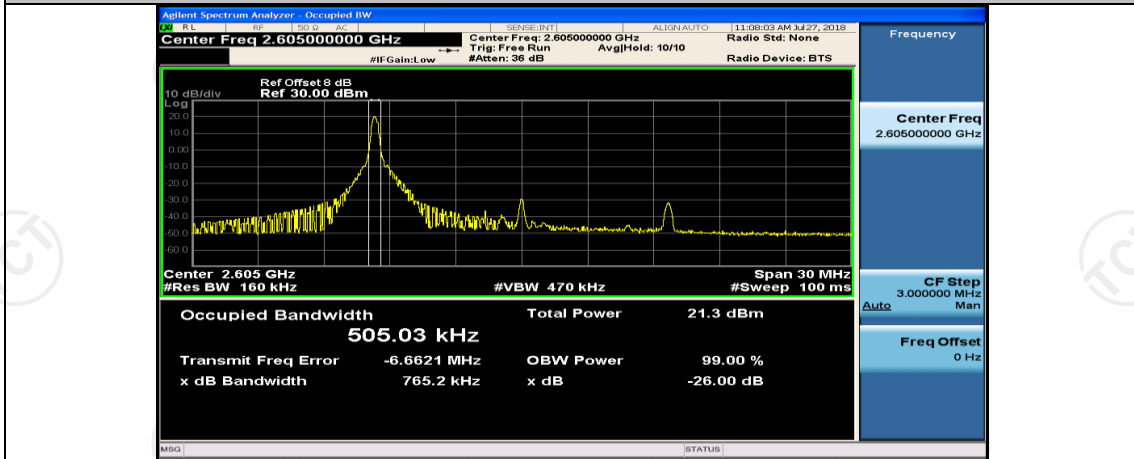

(Channel Bandwidth:15 MHz)_MCH_16QAM_1RB#0

(Channel Bandwidth:15 MHz)_MCH_16QAM_1RB#37