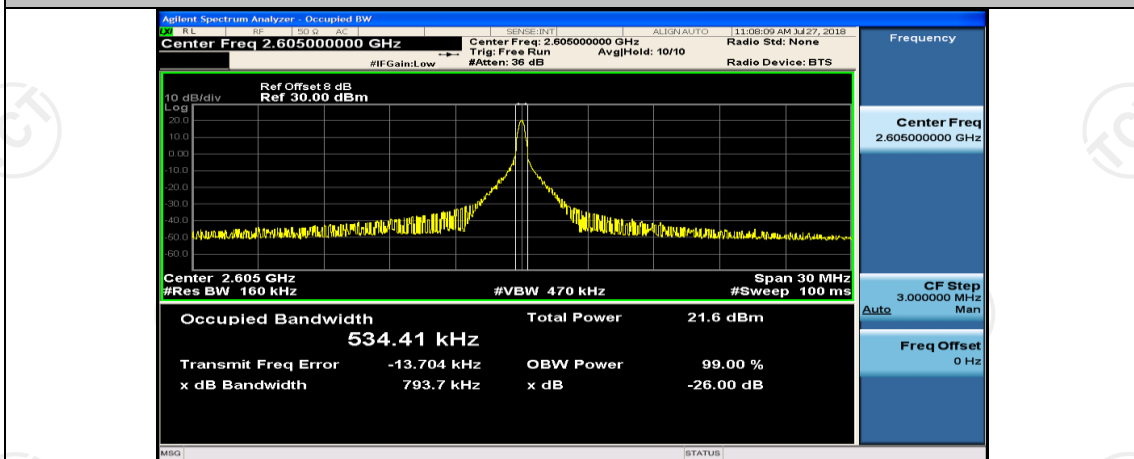

(Channel Bandwidth:15 MHz)\_LCH\_16QAM\_37RB#38

(Channel Bandwidth:15 MHz)\_LCH\_16QAM\_75RB#0

(Channel Bandwidth:15 MHz)\_MCH\_16QAM\_1RB#0

(Channel Bandwidth:15 MHz)\_MCH\_16QAM\_1RB#37

(Channel Bandwidth:15 MHz)\_MCH\_16QAM\_1RB#74