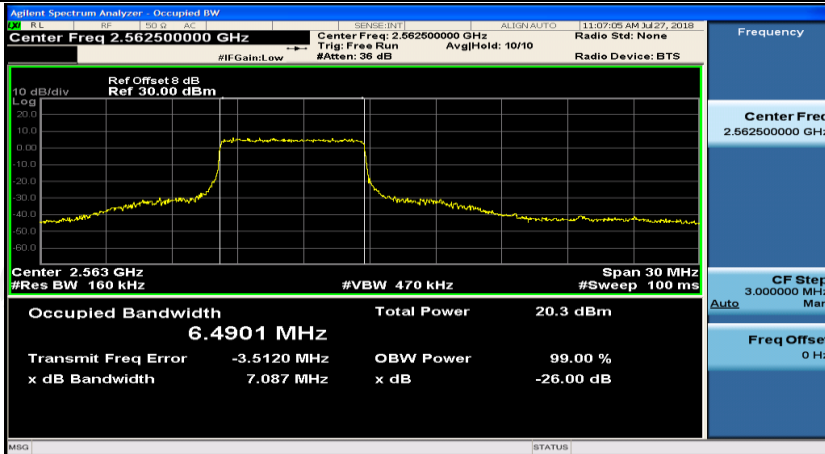

(Channel Bandwidth:15 MHz)\_LCH\_16QAM\_1RB#0

(Channel Bandwidth:15 MHz)\_LCH\_16QAM\_1RB#37

(Channel Bandwidth:15 MHz)\_LCH\_16QAM\_1RB#74

(Channel Bandwidth:15 MHz)\_LCH\_16QAM\_37RB#0

(Channel Bandwidth:15 MHz)\_LCH\_16QAM\_37RB#18