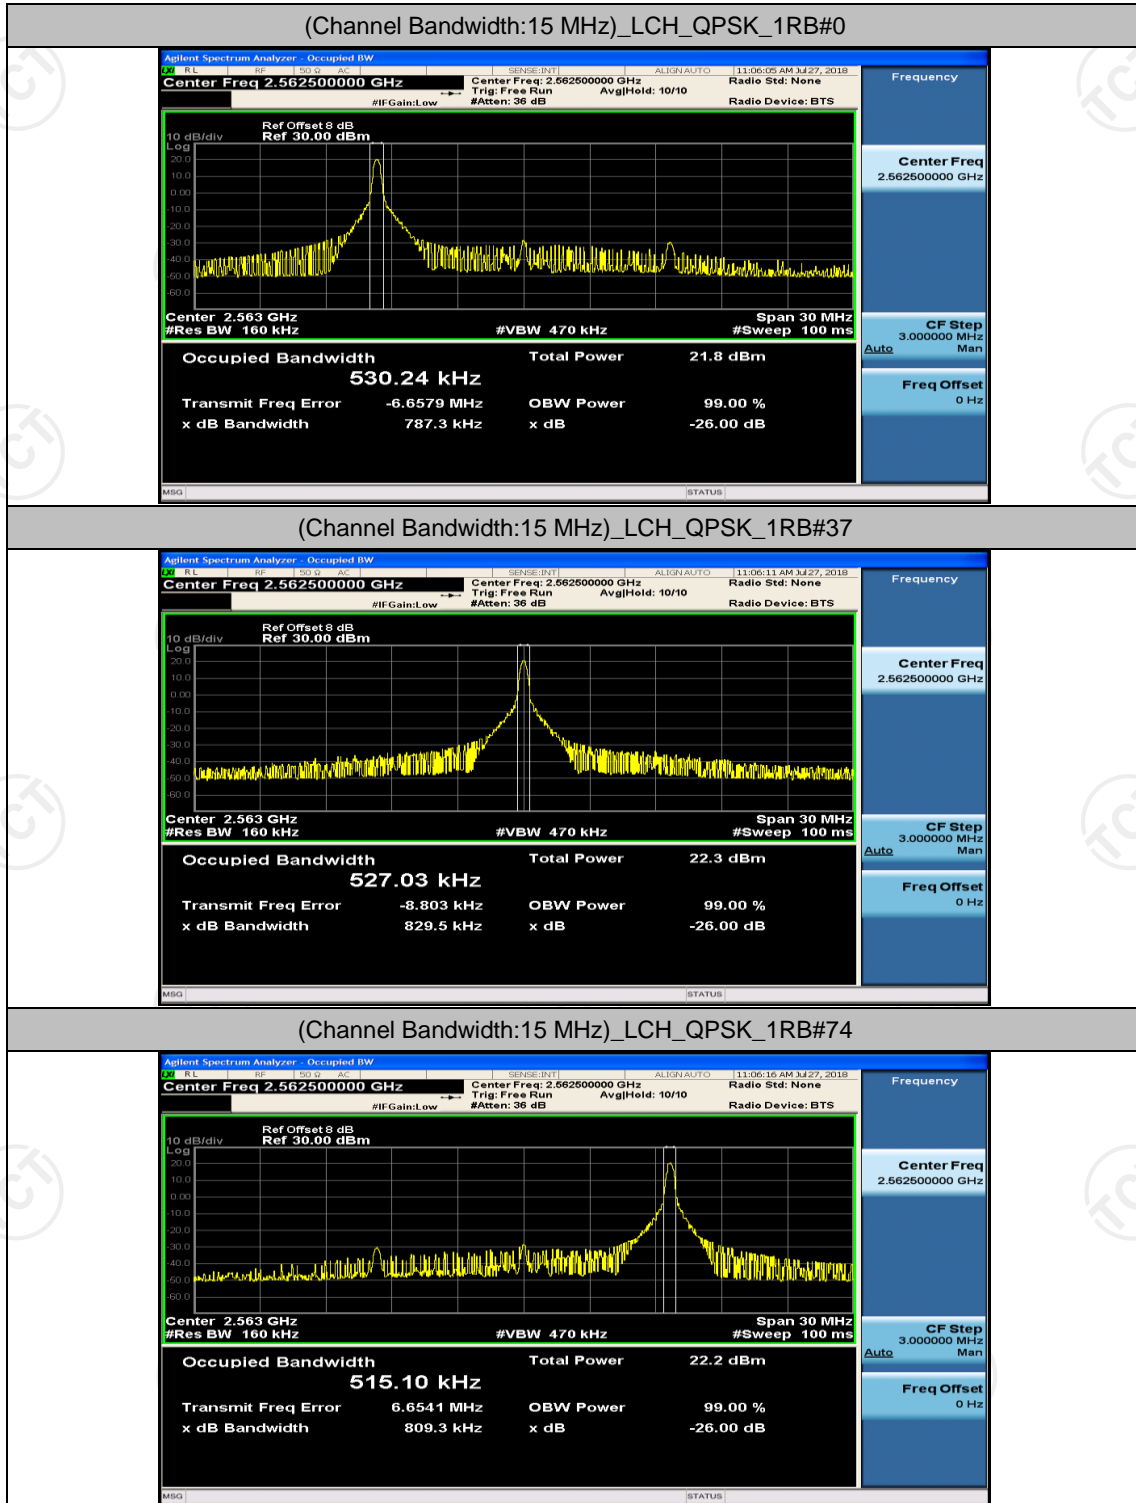

(Channel Bandwidth:15 MHz)_LCH_QPSK_37RB#0

Channel Bandwidth: 15 MHz