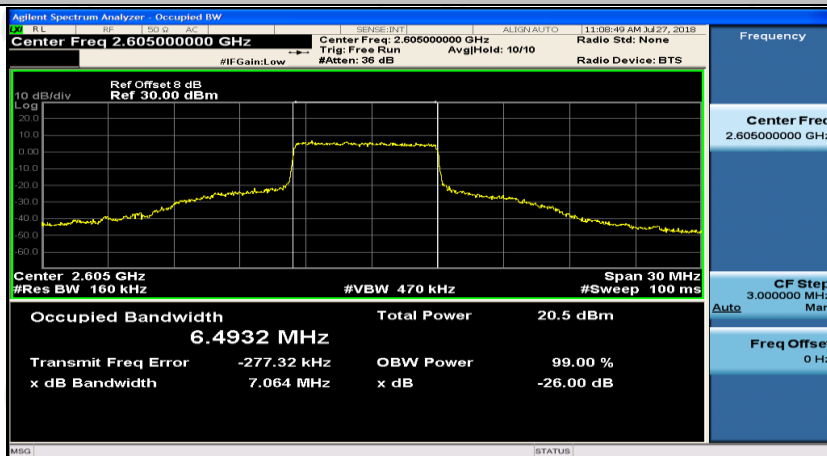

(Channel Bandwidth:15 MHz)_MCH_16QAM_37RB#38