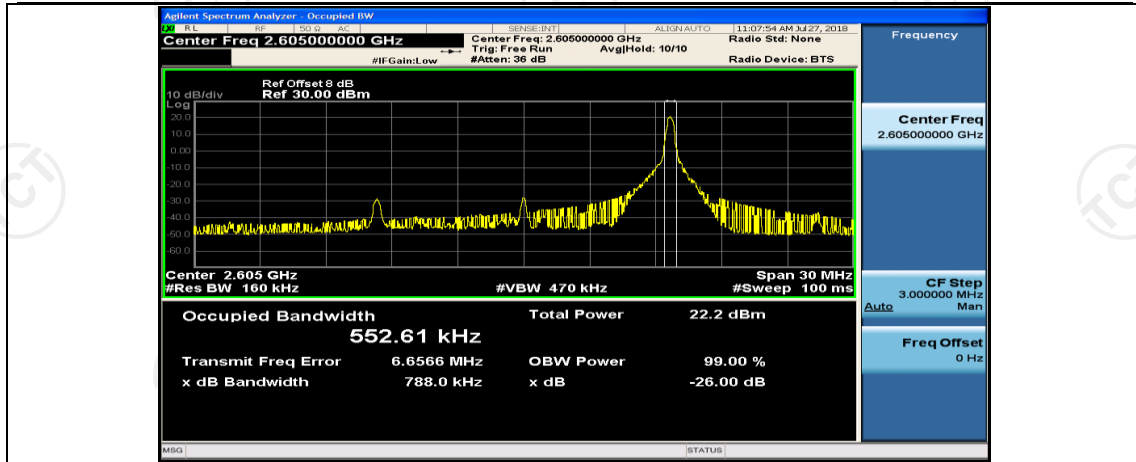

## Channel Bandwidth: 15 MHz

(Channel Bandwidth:15 MHz)\_LCH\_QPSK\_37RB#0

(Channel Bandwidth:15 MHz)\_LCH\_QPSK\_37RB#18

(Channel Bandwidth:15 MHz)\_LCH\_QPSK\_37RB#38

(Channel Bandwidth:15 MHz)\_MCH\_QPSK\_37RB#0