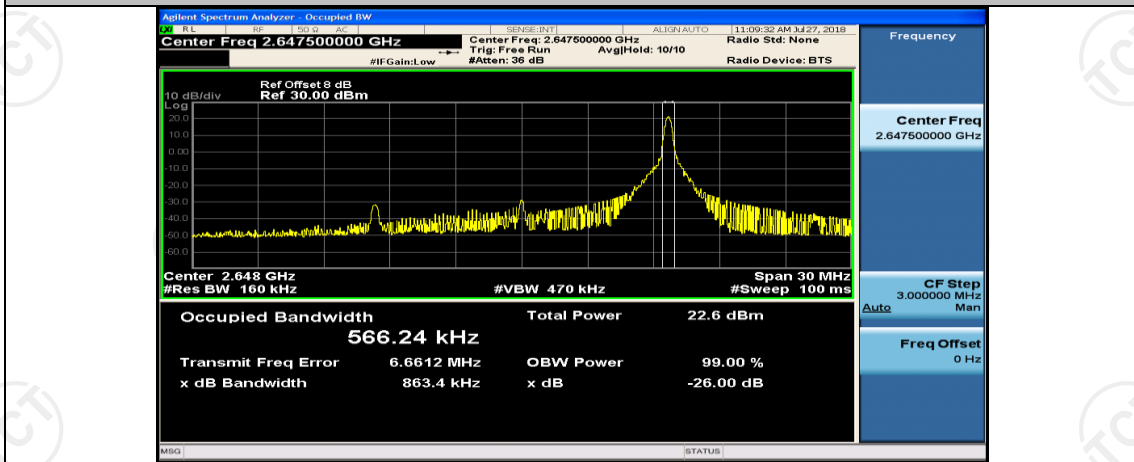

(Channel Bandwidth:15 MHz)_HCH_QPSK_37RB#0