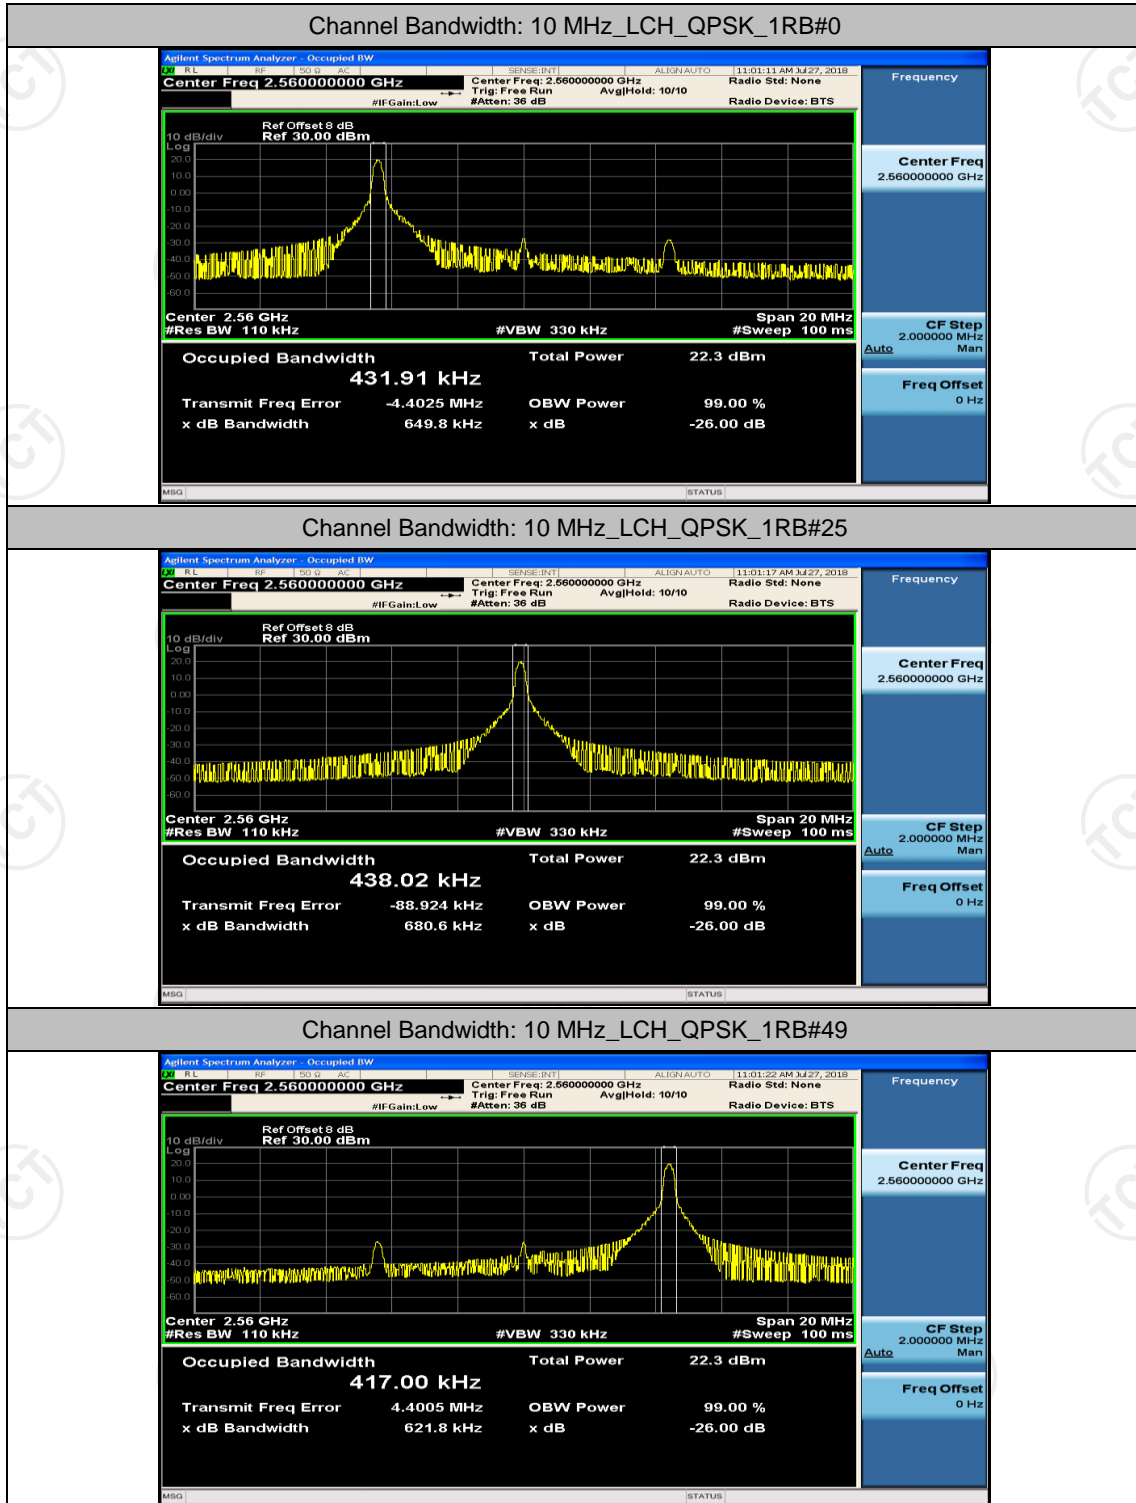

Channel Bandwidth: 10 MHz