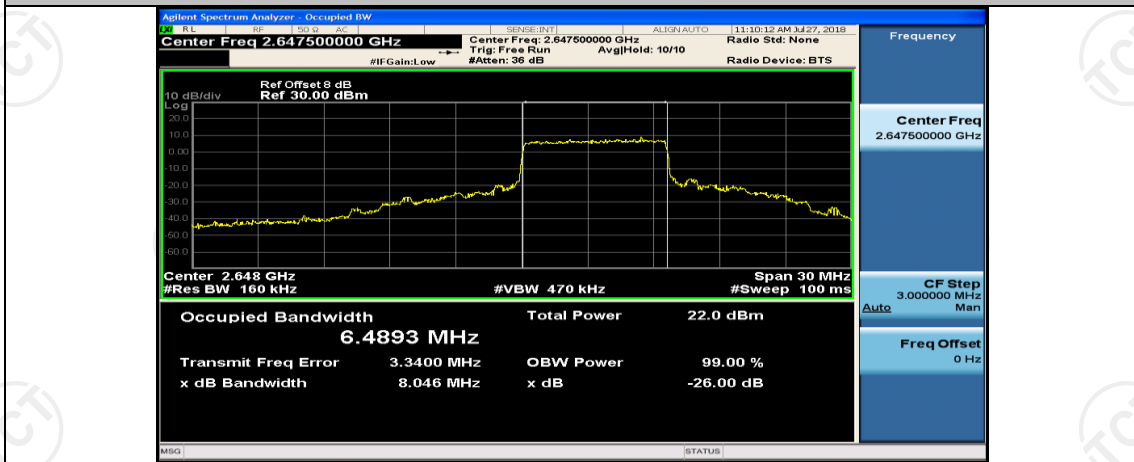

(Channel Bandwidth:15 MHz)\_HCH\_QPSK\_1RB#74

(Channel Bandwidth:15 MHz)\_HCH\_QPSK\_37RB#0

(Channel Bandwidth:15 MHz)\_HCH\_QPSK\_37RB#18

(Channel Bandwidth:15 MHz)\_HCH\_QPSK\_37RB#38

(Channel Bandwidth:15 MHz)\_HCH\_QPSK\_75RB#0