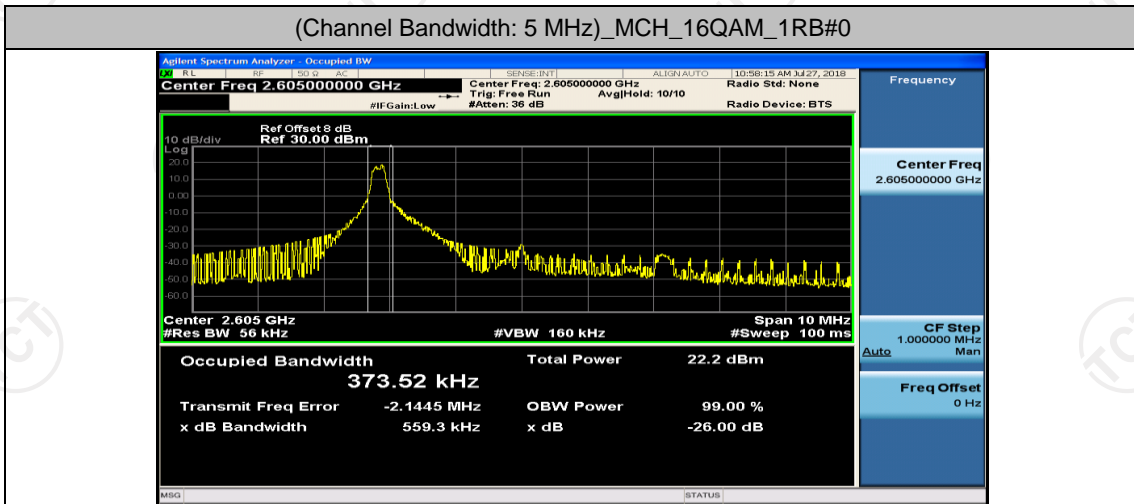

(Channel Bandwidth: 5 MHz)\_LCH\_16QAM\_12RB#0

(Channel Bandwidth: 5 MHz)\_LCH\_16QAM\_12RB#6

(Channel Bandwidth: 5 MHz)\_LCH\_16QAM\_12RB#13

(Channel Bandwidth: 5 MHz)\_LCH\_16QAM\_25RB#0

(Channel Bandwidth: 5 MHz)\_MCH\_16QAM\_1RB#0