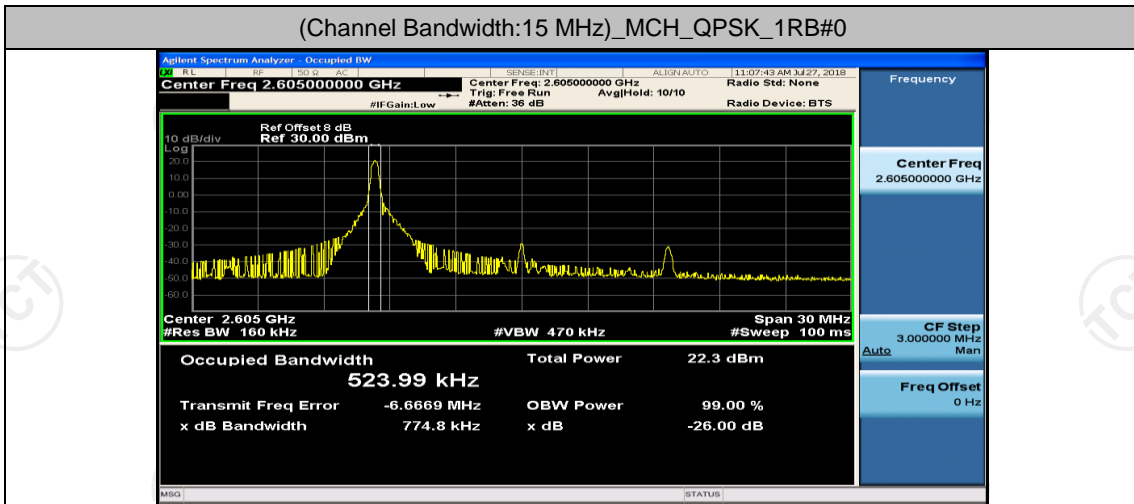

## Channel Bandwidth: 15 MHz

(Channel Bandwidth:15 MHz)\_LCH\_QPSK\_37RB#0

(Channel Bandwidth:15 MHz)\_LCH\_QPSK\_37RB#18

(Channel Bandwidth:15 MHz)\_LCH\_QPSK\_37RB#38

(Channel Bandwidth:15 MHz)\_MCH\_QPSK\_37RB#0