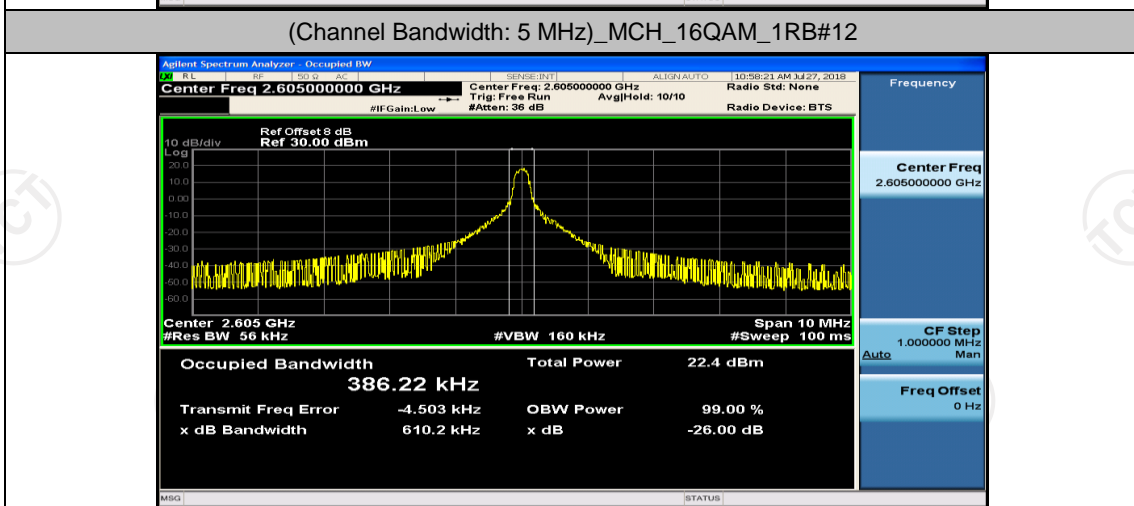

(Channel Bandwidth: 5 MHz)\_LCH\_16QAM\_12RB#0

(Channel Bandwidth: 5 MHz)\_LCH\_16QAM\_12RB#6

(Channel Bandwidth: 5 MHz)\_LCH\_16QAM\_12RB#13

(Channel Bandwidth: 5 MHz)\_LCH\_16QAM\_25RB#0

(Channel Bandwidth: 5 MHz)\_MCH\_16QAM\_1RB#0

(Channel Bandwidth: 5 MHz)\_MCH\_16QAM\_1RB#12

(Channel Bandwidth: 5 MHz)\_MCH\_16QAM\_1RB#24

(Channel Bandwidth: 5 MHz)\_MCH\_16QAM\_12RB#0

(Channel Bandwidth: 5 MHz)\_MCH\_16QAM\_12RB#6

(Channel Bandwidth: 5 MHz)\_MCH\_16QAM\_12RB#13