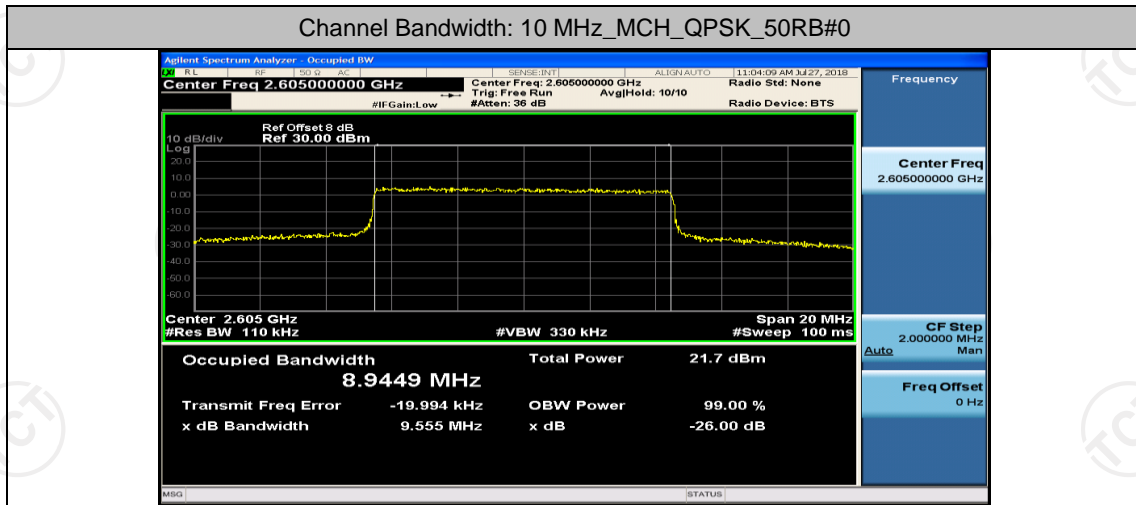

Channel Bandwidth: 10 MHz_MCH_QPSK_50RB#0