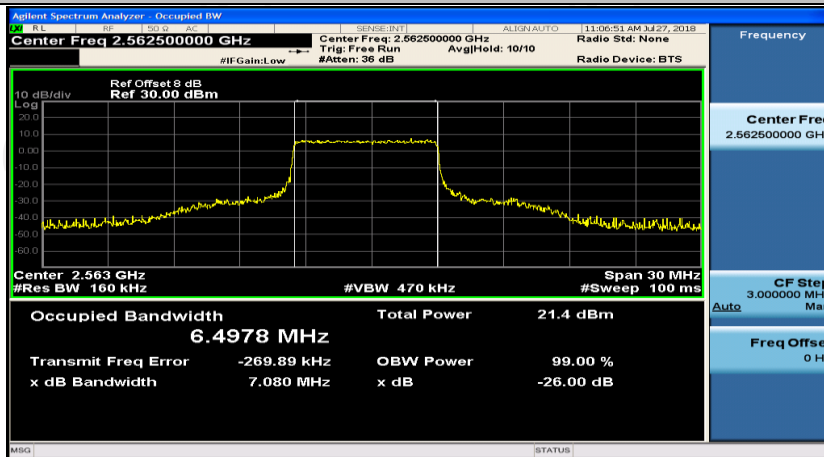

(Channel Bandwidth:15 MHz)_LCH_QPSK_37RB#38