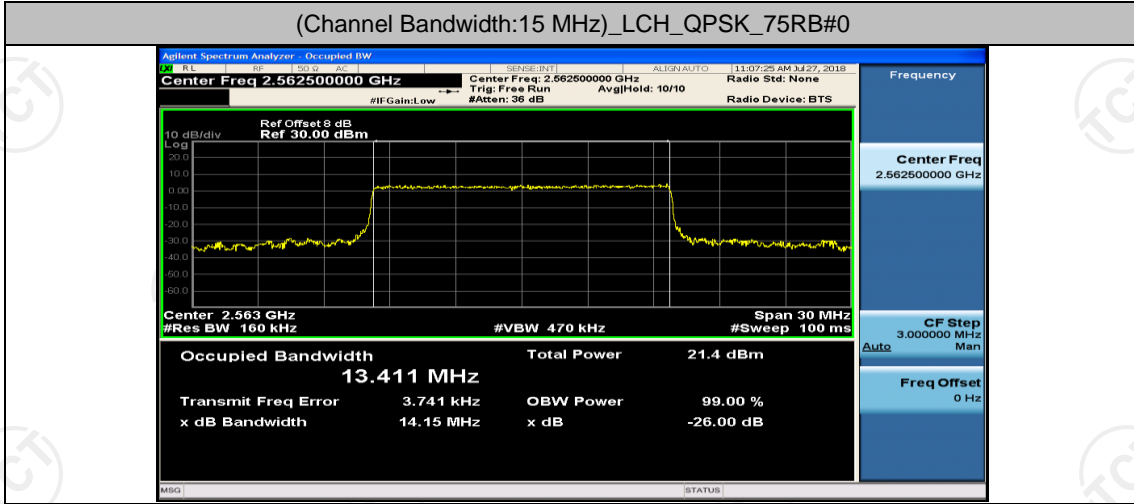

## Channel Bandwidth: 15 MHz

(Channel Bandwidth:15 MHz)\_LCH\_QPSK\_37RB#0

(Channel Bandwidth:15 MHz)\_LCH\_QPSK\_37RB#18

(Channel Bandwidth:15 MHz)\_LCH\_QPSK\_37RB#38

(Channel Bandwidth:15 MHz)\_MCH\_QPSK\_37RB#0