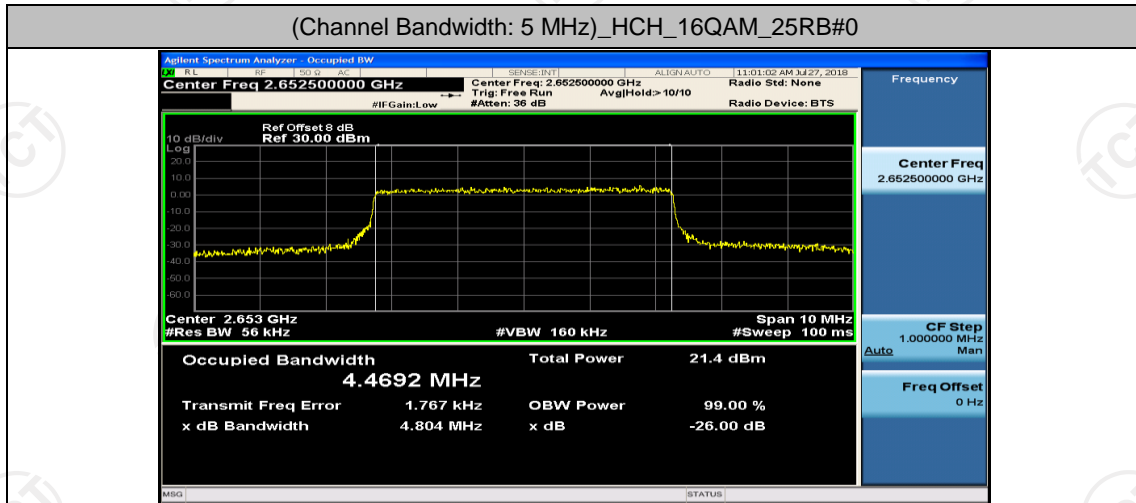

(Channel Bandwidth: 5 MHz)\_MCH\_16QAM\_25RB#0

(Channel Bandwidth: 5 MHz)\_HCH\_16QAM\_1RB#0

(Channel Bandwidth: 5 MHz)\_HCH\_16QAM\_1RB#12

(Channel Bandwidth: 5 MHz)\_HCH\_16QAM\_1RB#24

(Channel Bandwidth: 5 MHz)\_HCH\_16QAM\_12RB#0

(Channel Bandwidth: 5 MHz)\_HCH\_16QAM\_12RB#6

(Channel Bandwidth: 5 MHz)\_HCH\_16QAM\_12RB#13