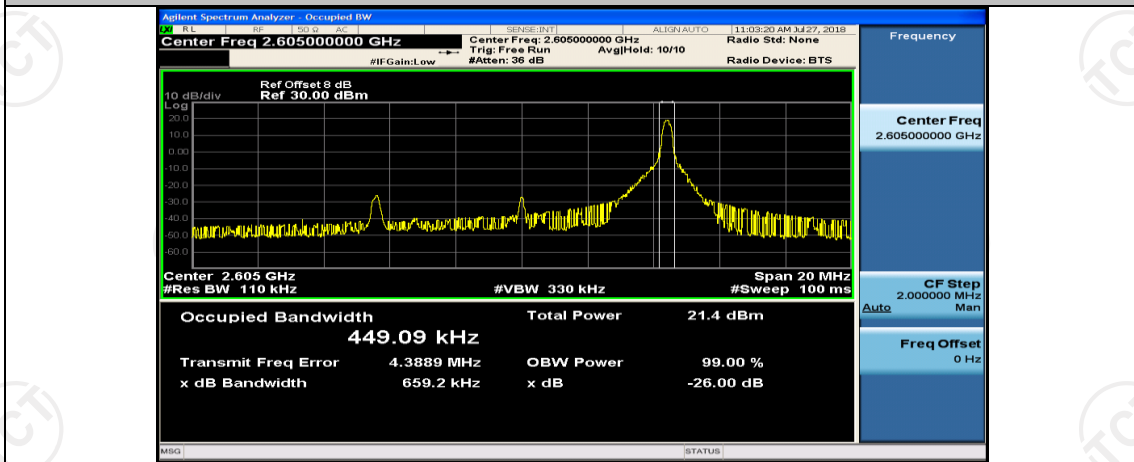

Channel Bandwidth: 10 MHz\_MCH\_QPSK\_50RB#0

Channel Bandwidth: 10 MHz\_LCH\_16QAM\_25RB#0

Channel Bandwidth: 10 MHz\_LCH\_16QAM\_25RB#12

Channel Bandwidth: 10 MHz\_LCH\_16QAM\_25RB#25

Channel Bandwidth: 10 MHz\_HCH\_16QAM\_25RB#0