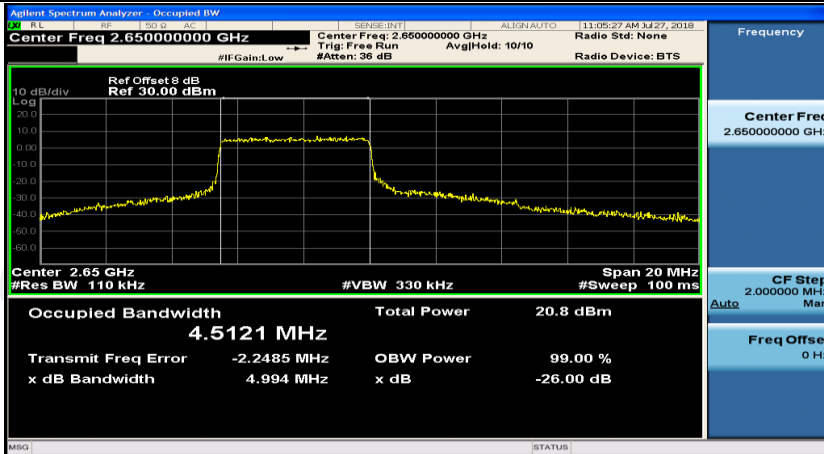

Channel Bandwidth: 10 MHz\_MCH\_QPSK\_50RB#0

Channel Bandwidth: 10 MHz\_LCH\_16QAM\_25RB#0

Channel Bandwidth: 10 MHz\_LCH\_16QAM\_25RB#12

Channel Bandwidth: 10 MHz\_LCH\_16QAM\_25RB#25

Channel Bandwidth: 10 MHz\_HCH\_16QAM\_25RB#0