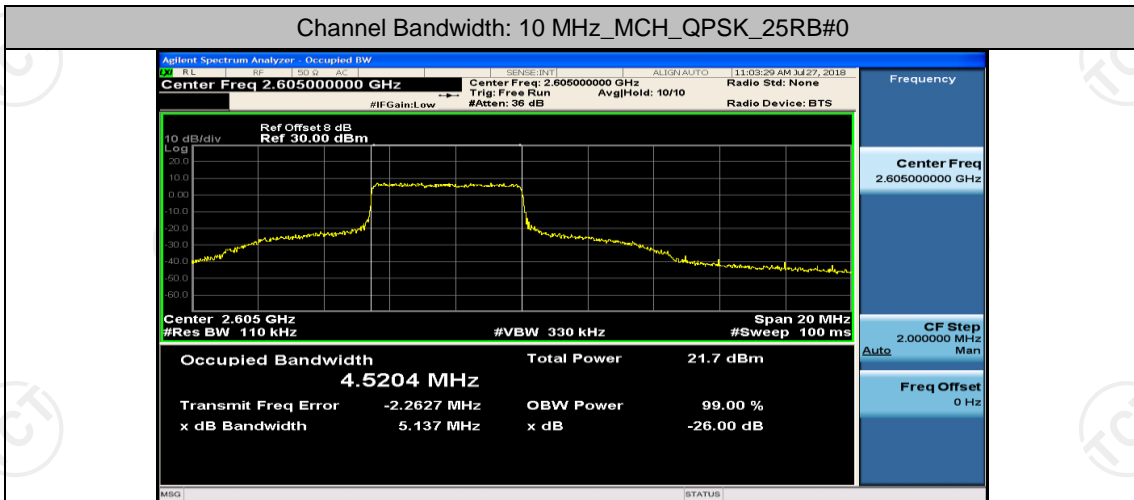

## Channel Bandwidth: 10 MHz

Channel Bandwidth: 10 MHz\_MCH\_QPSK\_1RB#49

Channel Bandwidth: 10 MHz\_MCH\_QPSK\_25RB#0

Channel Bandwidth: 10 MHz\_MCH\_QPSK\_25RB#12

Channel Bandwidth: 10 MHz\_MCH\_QPSK\_25RB#25