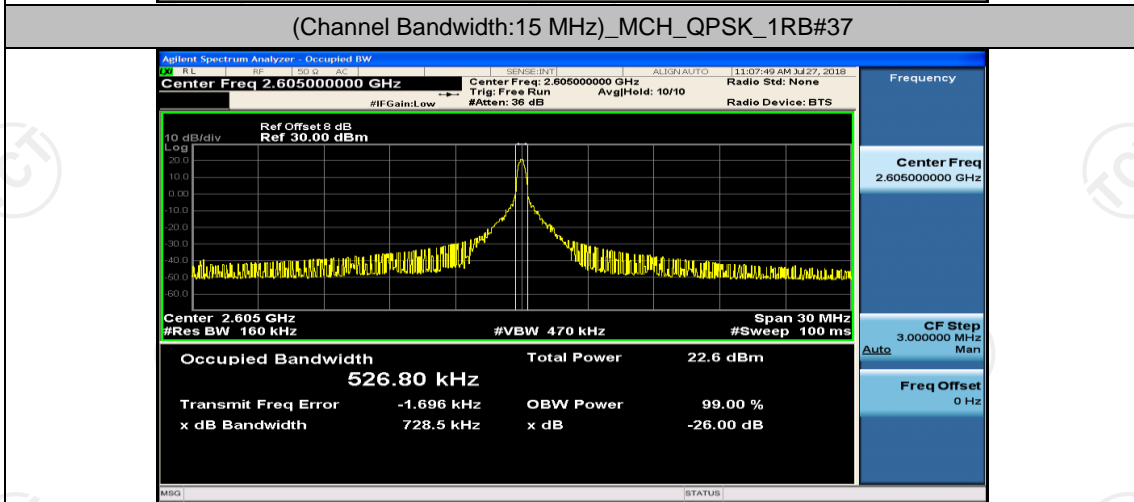

## Channel Bandwidth: 15 MHz

(Channel Bandwidth:15 MHz)\_LCH\_QPSK\_37RB#0

(Channel Bandwidth:15 MHz)\_LCH\_QPSK\_37RB#18

(Channel Bandwidth:15 MHz)\_LCH\_QPSK\_37RB#38

(Channel Bandwidth:15 MHz)\_MCH\_QPSK\_37RB#0