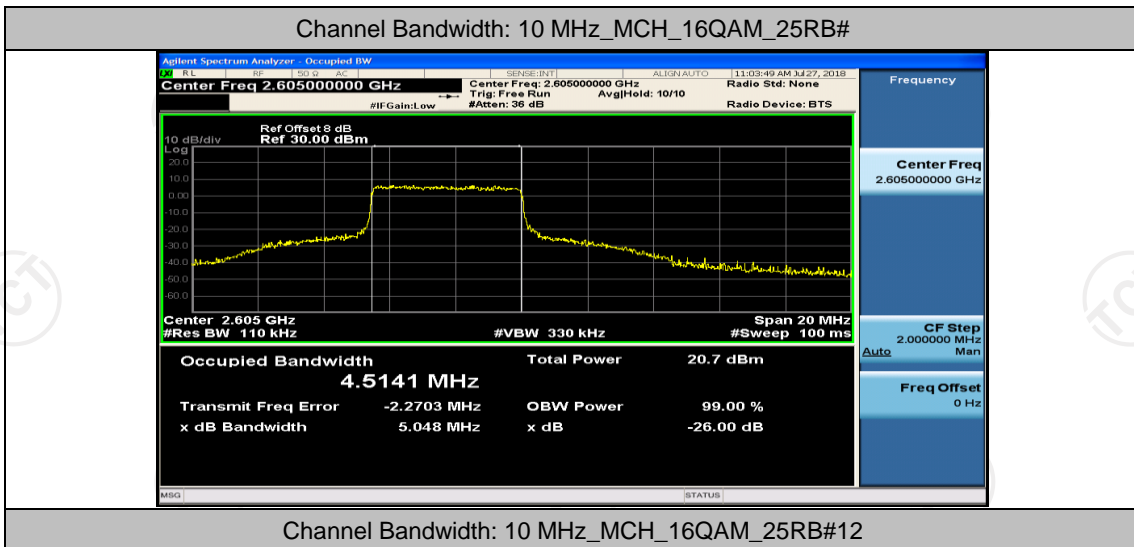

Channel Bandwidth: 10 MHz\_MCH\_QPSK\_50RB#0

Channel Bandwidth: 10 MHz\_LCH\_16QAM\_25RB#0

Channel Bandwidth: 10 MHz\_LCH\_16QAM\_25RB#12

Channel Bandwidth: 10 MHz\_LCH\_16QAM\_25RB#25

Channel Bandwidth: 10 MHz\_HCH\_16QAM\_25RB#0