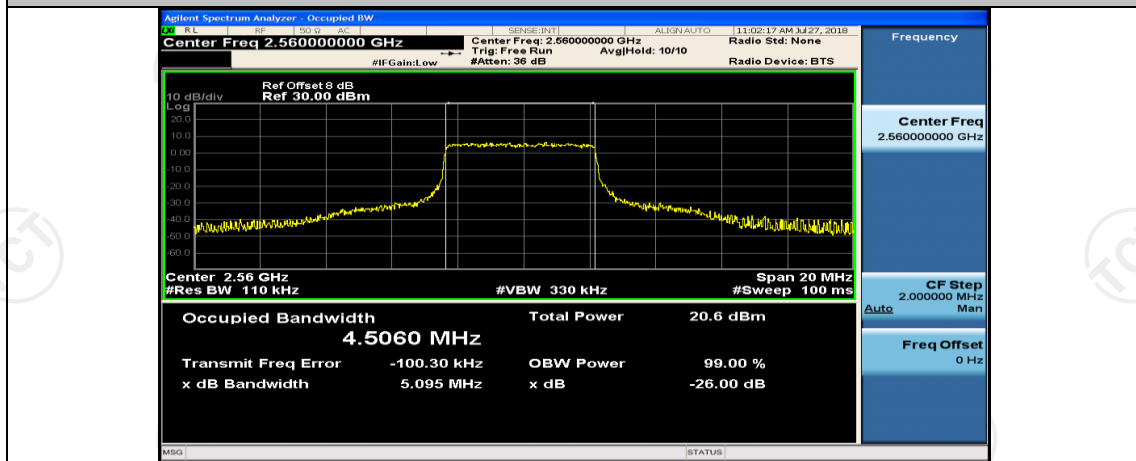

Channel Bandwidth: 10 MHz\_MCH\_QPSK\_50RB#0

Channel Bandwidth: 10 MHz\_LCH\_16QAM\_25RB#0

Channel Bandwidth: 10 MHz\_LCH\_16QAM\_25RB#12

Channel Bandwidth: 10 MHz\_LCH\_16QAM\_25RB#25

Channel Bandwidth: 10 MHz\_HCH\_16QAM\_25RB#0