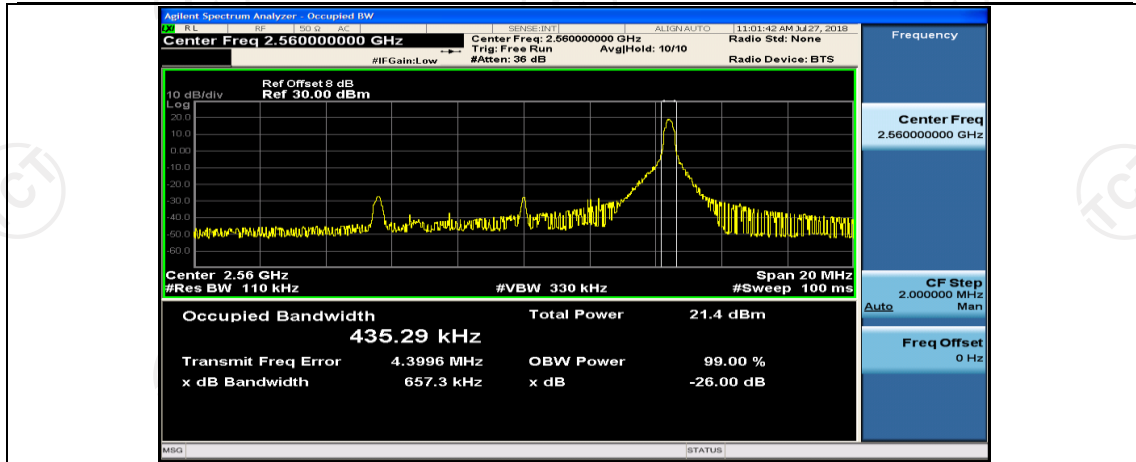

Channel Bandwidth: 10 MHz_LCH_16QAM_25RB#0