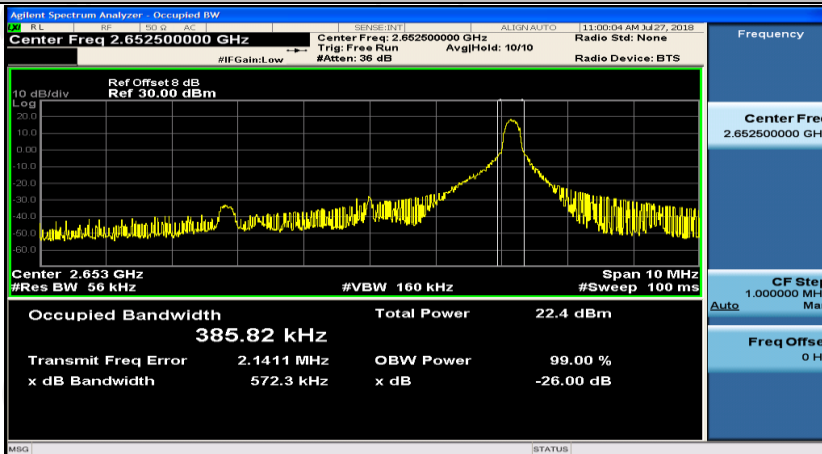

(Channel Bandwidth: 5 MHz)\_MCH\_16QAM\_25RB#0

(Channel Bandwidth: 5 MHz)\_HCH\_16QAM\_1RB#0

(Channel Bandwidth: 5 MHz)\_HCH\_16QAM\_1RB#12

(Channel Bandwidth: 5 MHz)\_HCH\_16QAM\_1RB#24

(Channel Bandwidth: 5 MHz)\_HCH\_16QAM\_12RB#0