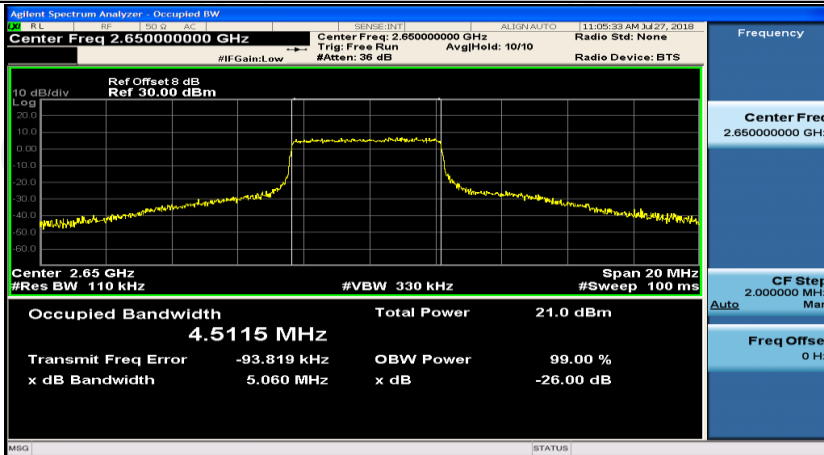

Channel Bandwidth: 10 MHz_HCH_16QAM_25RB#12