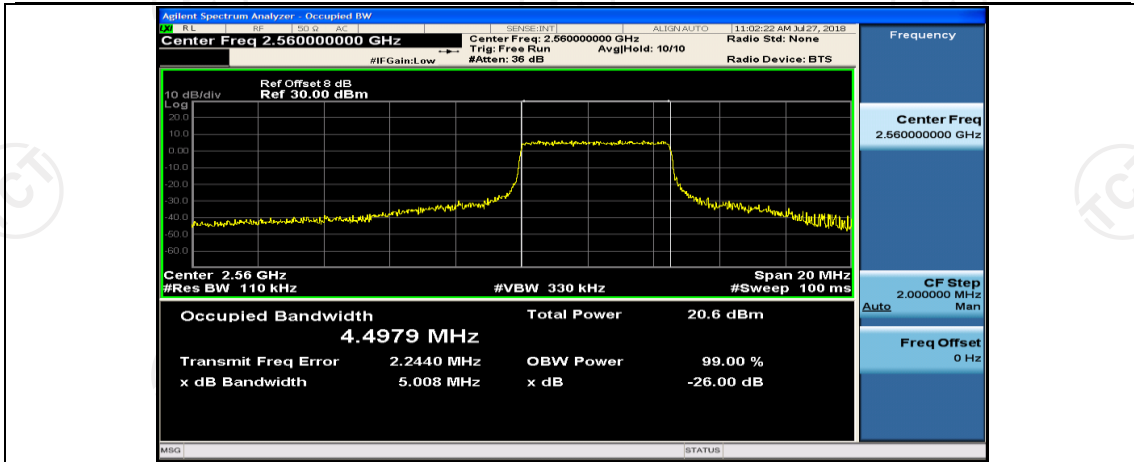

Channel Bandwidth: 10 MHz\_MCH\_QPSK\_50RB#0

Channel Bandwidth: 10 MHz\_LCH\_16QAM\_25RB#0

Channel Bandwidth: 10 MHz\_LCH\_16QAM\_25RB#12

Channel Bandwidth: 10 MHz\_LCH\_16QAM\_25RB#25

Channel Bandwidth: 10 MHz\_HCH\_16QAM\_25RB#0