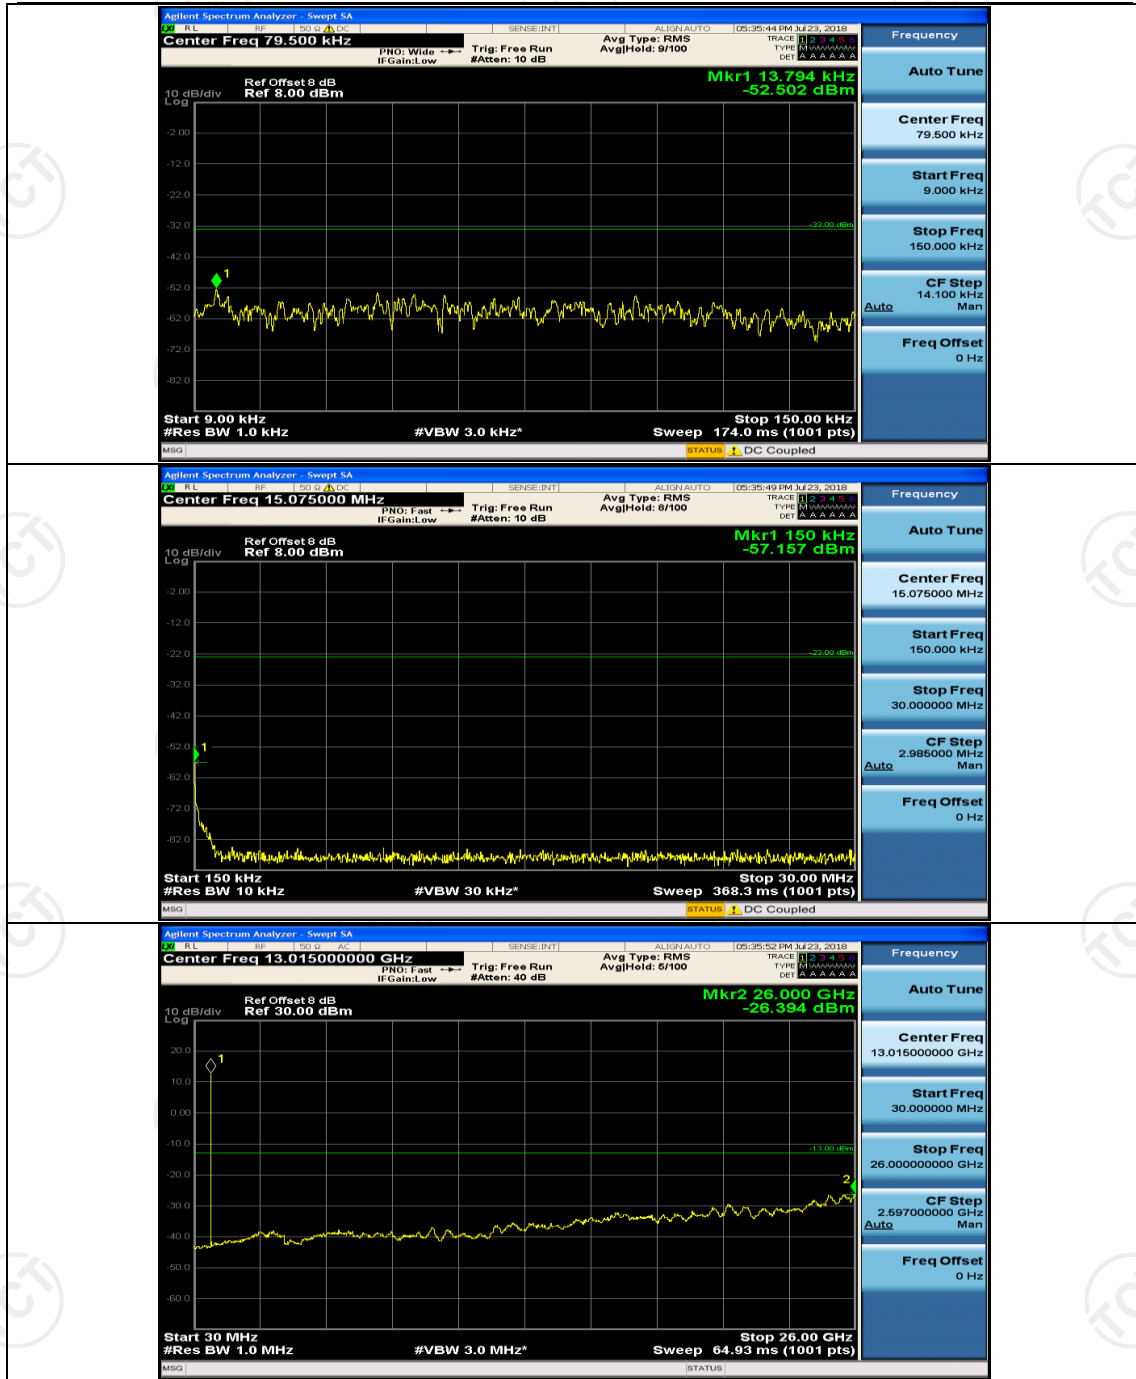

Channel Bandwidth: 10 MHz_HCH_16QAM_25RB#0

Channel Bandwidth: 10 MHz_HCH_16QAM_25RB#12

Channel Bandwidth: 10 MHz_HCH_16QAM_25RB#25

Channel Bandwidth: 10 MHz_HCH_16QAM_50RB#0

Appendix E: Conducted Spurious Emission

Test Graphs

Channel Bandwidth: 5 MHz

(Channel Bandwidth: 5 MHz)_MCH_QPSK_1RB#0

(Channel Bandwidth: 5 MHz)_MCH_QPSK_1RB#12

(Channel Bandwidth: 5 MHz)_HCH_QPSK_1RB#0

(Channel Bandwidth: 5 MHz)_HCH_QPSK_1RB#12

(Channel Bandwidth: 5 MHz)_LCH_16QAM_1RB#24

(Channel Bandwidth: 5 MHz)_MCH_16QAM_1RB#0

(Channel Bandwidth: 5 MHz)_MCH_16QAM_1RB#12

Channel Bandwidth: 10 MHz