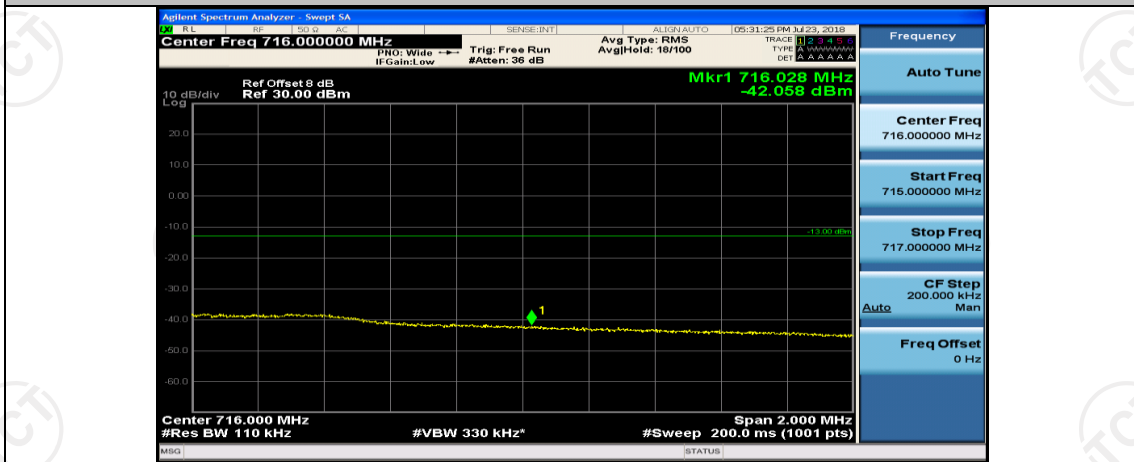

Channel Bandwidth: 10 MHz_HCH_16QAM_25RB#0

Channel Bandwidth: 10 MHz_HCH_16QAM_25RB#12

Channel Bandwidth: 10 MHz_HCH_16QAM_25RB#25

Channel Bandwidth: 10 MHz_HCH_16QAM_50RB#0

Appendix E: Conducted Spurious Emission

Test Graphs

Channel Bandwidth: 5 MHz

(Channel Bandwidth: 5 MHz)_MCH_QPSK_1RB#0

(Channel Bandwidth: 5 MHz)_MCH_QPSK_1RB#12

(Channel Bandwidth: 5 MHz)_HCH_QPSK_1RB#0

(Channel Bandwidth: 5 MHz)_HCH_QPSK_1RB#12