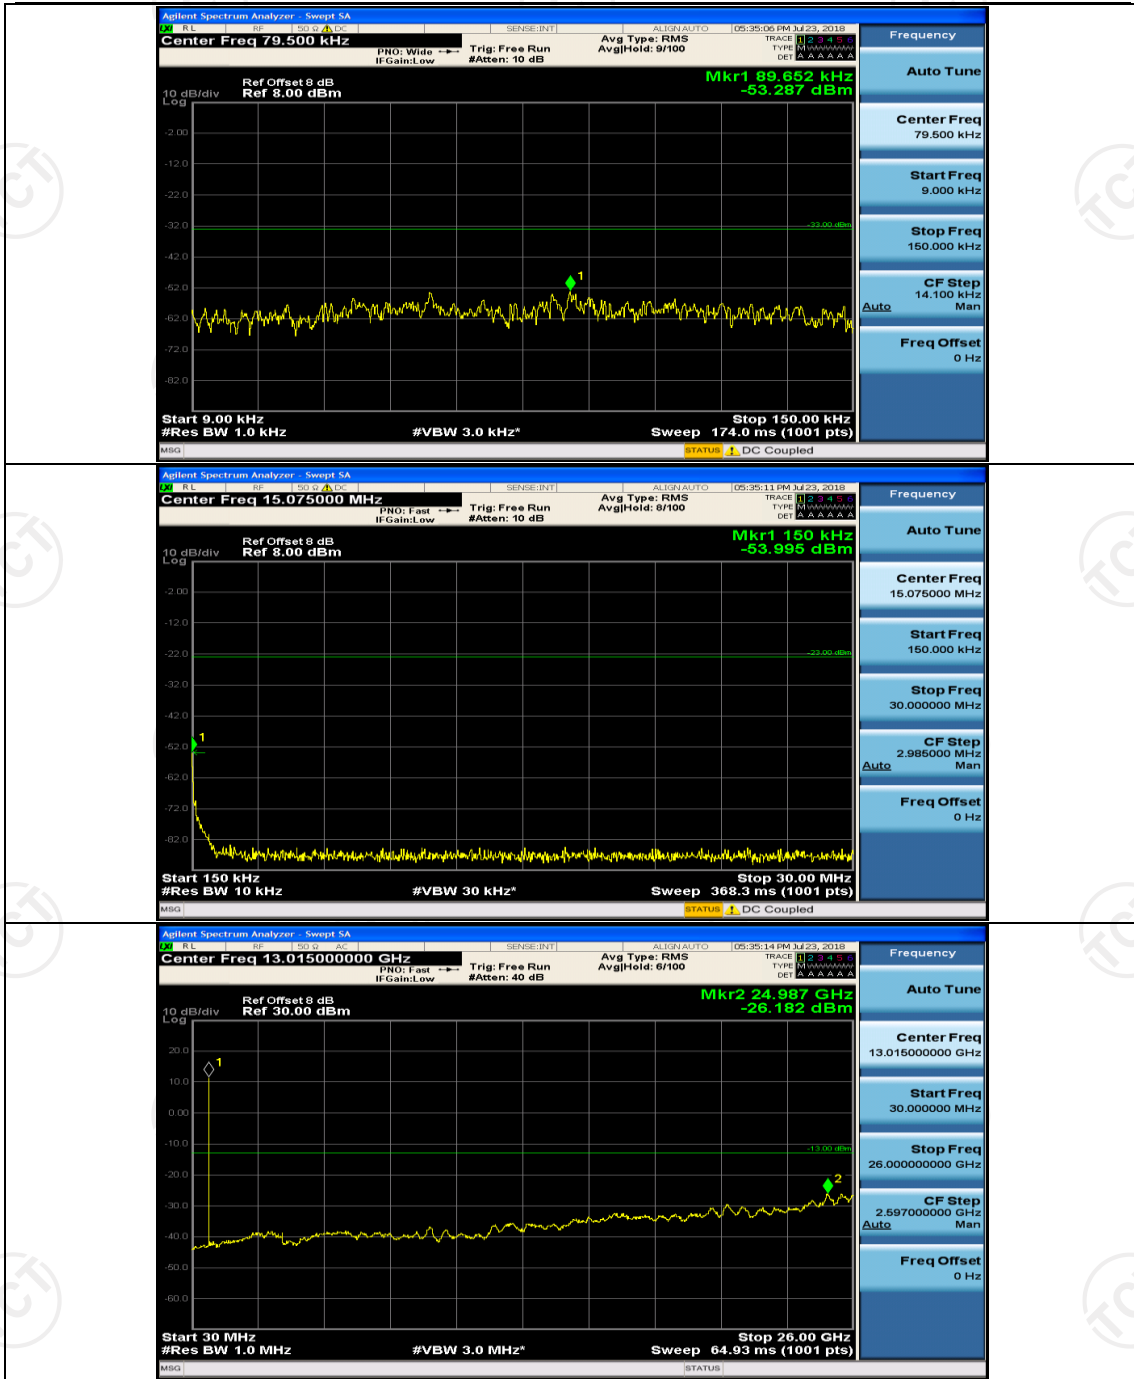

Channel Bandwidth: 10 MHz_HCH_16QAM_25RB#0

Channel Bandwidth: 10 MHz_HCH_16QAM_25RB#12

Channel Bandwidth: 10 MHz_HCH_16QAM_25RB#25

Channel Bandwidth: 10 MHz_HCH_16QAM_50RB#0

Appendix E: Conducted Spurious Emission

Test Graphs

Channel Bandwidth: 5 MHz

(Channel Bandwidth: 5 MHz)_MCH_QPSK_1RB#0

(Channel Bandwidth: 5 MHz)_MCH_QPSK_1RB#12

(Channel Bandwidth: 5 MHz)_HCH_QPSK_1RB#0

(Channel Bandwidth: 5 MHz)_HCH_QPSK_1RB#12

(Channel Bandwidth: 5 MHz)_LCH_16QAM_1RB#24

(Channel Bandwidth: 5 MHz)_MCH_16QAM_1RB#0

(Channel Bandwidth: 5 MHz)_MCH_16QAM_1RB#12

Channel Bandwidth: 10 MHz