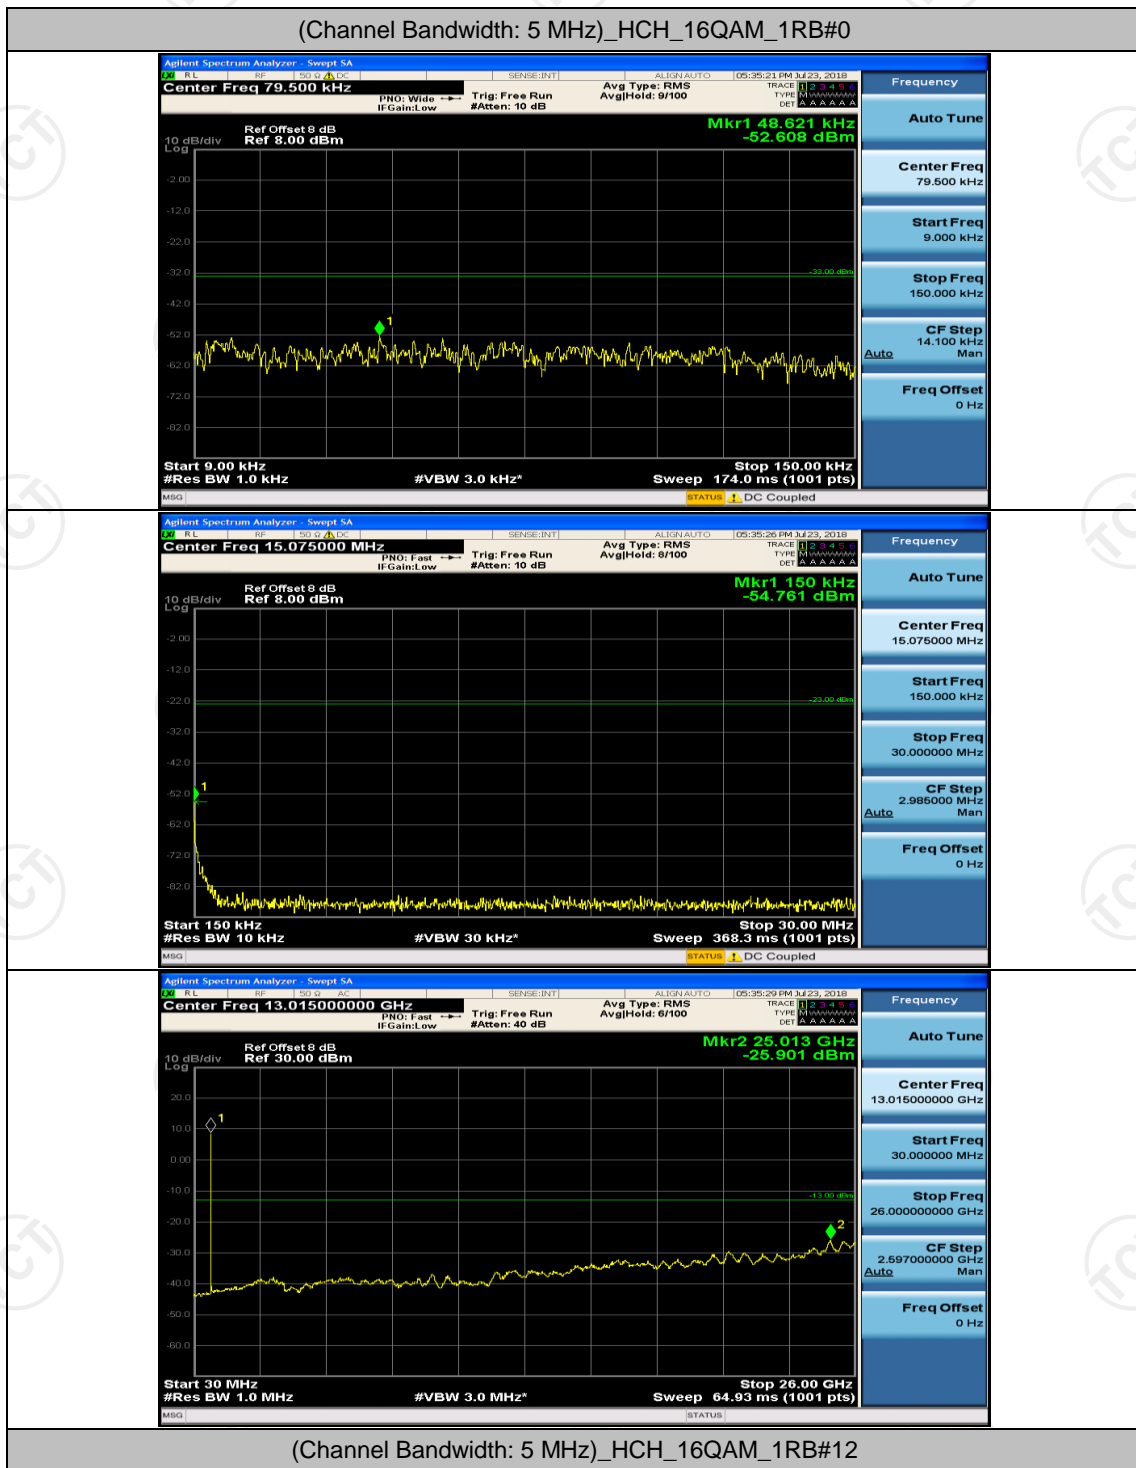

Channel Bandwidth: 10 MHz_HCH_16QAM_25RB#0

Channel Bandwidth: 10 MHz_HCH_16QAM_25RB#12

Channel Bandwidth: 10 MHz_HCH_16QAM_25RB#25

Channel Bandwidth: 10 MHz_HCH_16QAM_50RB#0

Appendix E: Conducted Spurious Emission

Test Graphs

Channel Bandwidth: 5 MHz

(Channel Bandwidth: 5 MHz)_MCH_QPSK_1RB#0

(Channel Bandwidth: 5 MHz)_MCH_QPSK_1RB#12

(Channel Bandwidth: 5 MHz)_HCH_QPSK_1RB#0

(Channel Bandwidth: 5 MHz)_HCH_QPSK_1RB#12

(Channel Bandwidth: 5 MHz)_LCH_16QAM_1RB#24

(Channel Bandwidth: 5 MHz)_MCH_16QAM_1RB#0

(Channel Bandwidth: 5 MHz)_MCH_16QAM_1RB#12

Channel Bandwidth: 10 MHz