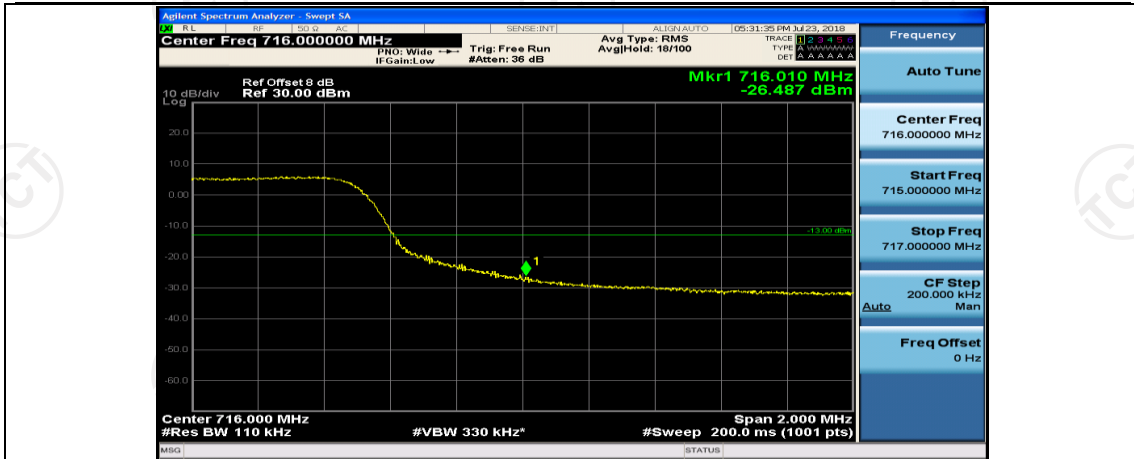

Channel Bandwidth: 10 MHz_HCH_16QAM_25RB#0

Channel Bandwidth: 10 MHz_HCH_16QAM_25RB#12

Channel Bandwidth: 10 MHz_HCH_16QAM_25RB#25

Channel Bandwidth: 10 MHz_HCH_16QAM_50RB#0

Appendix E: Conducted Spurious Emission

Test Graphs

Channel Bandwidth: 5 MHz

(Channel Bandwidth: 5 MHz)_MCH_QPSK_1RB#0

(Channel Bandwidth: 5 MHz)_MCH_QPSK_1RB#12

(Channel Bandwidth: 5 MHz)_HCH_QPSK_1RB#0

(Channel Bandwidth: 5 MHz)_HCH_QPSK_1RB#12