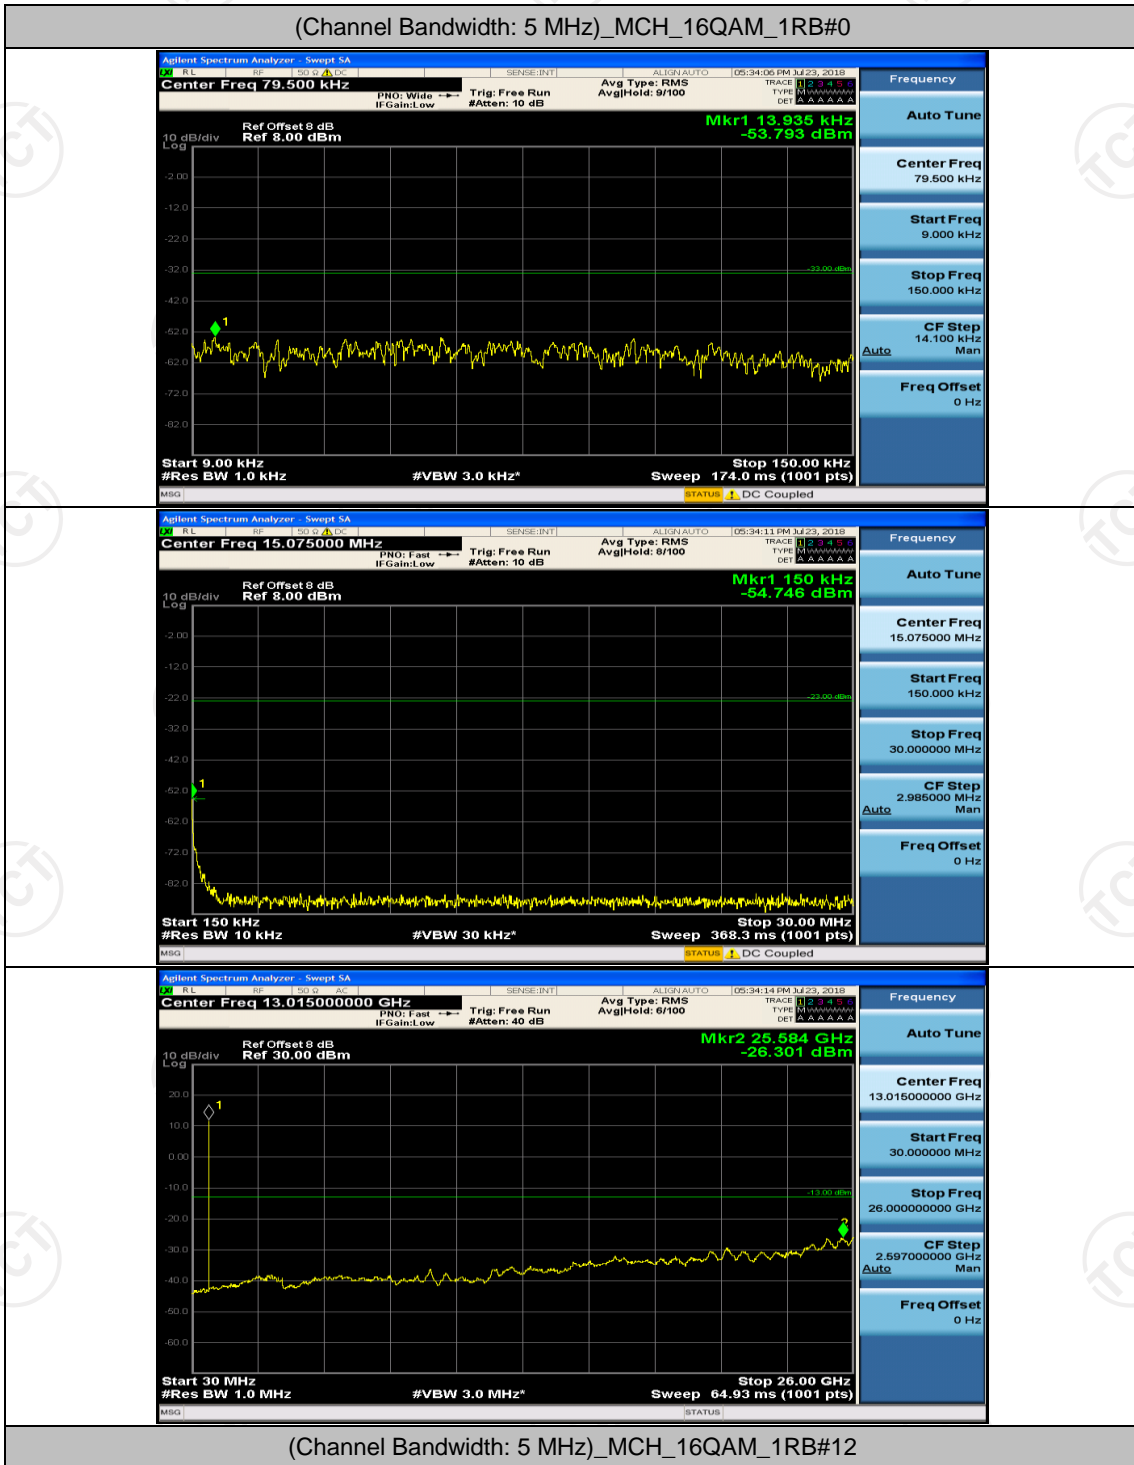

Channel Bandwidth: 10 MHz_HCH_16QAM_25RB#0

Channel Bandwidth: 10 MHz_HCH_16QAM_25RB#12

Channel Bandwidth: 10 MHz_HCH_16QAM_25RB#25

Channel Bandwidth: 10 MHz_HCH_16QAM_50RB#0

Appendix E: Conducted Spurious Emission

Test Graphs

Channel Bandwidth: 5 MHz

(Channel Bandwidth: 5 MHz)_MCH_QPSK_1RB#0

(Channel Bandwidth: 5 MHz)_MCH_QPSK_1RB#12

(Channel Bandwidth: 5 MHz)_HCH_QPSK_1RB#0

(Channel Bandwidth: 5 MHz)_HCH_QPSK_1RB#12

(Channel Bandwidth: 5 MHz)_LCH_16QAM_1RB#24

(Channel Bandwidth: 5 MHz)_MCH_16QAM_1RB#0

(Channel Bandwidth: 5 MHz)_MCH_16QAM_1RB#12

Channel Bandwidth: 10 MHz