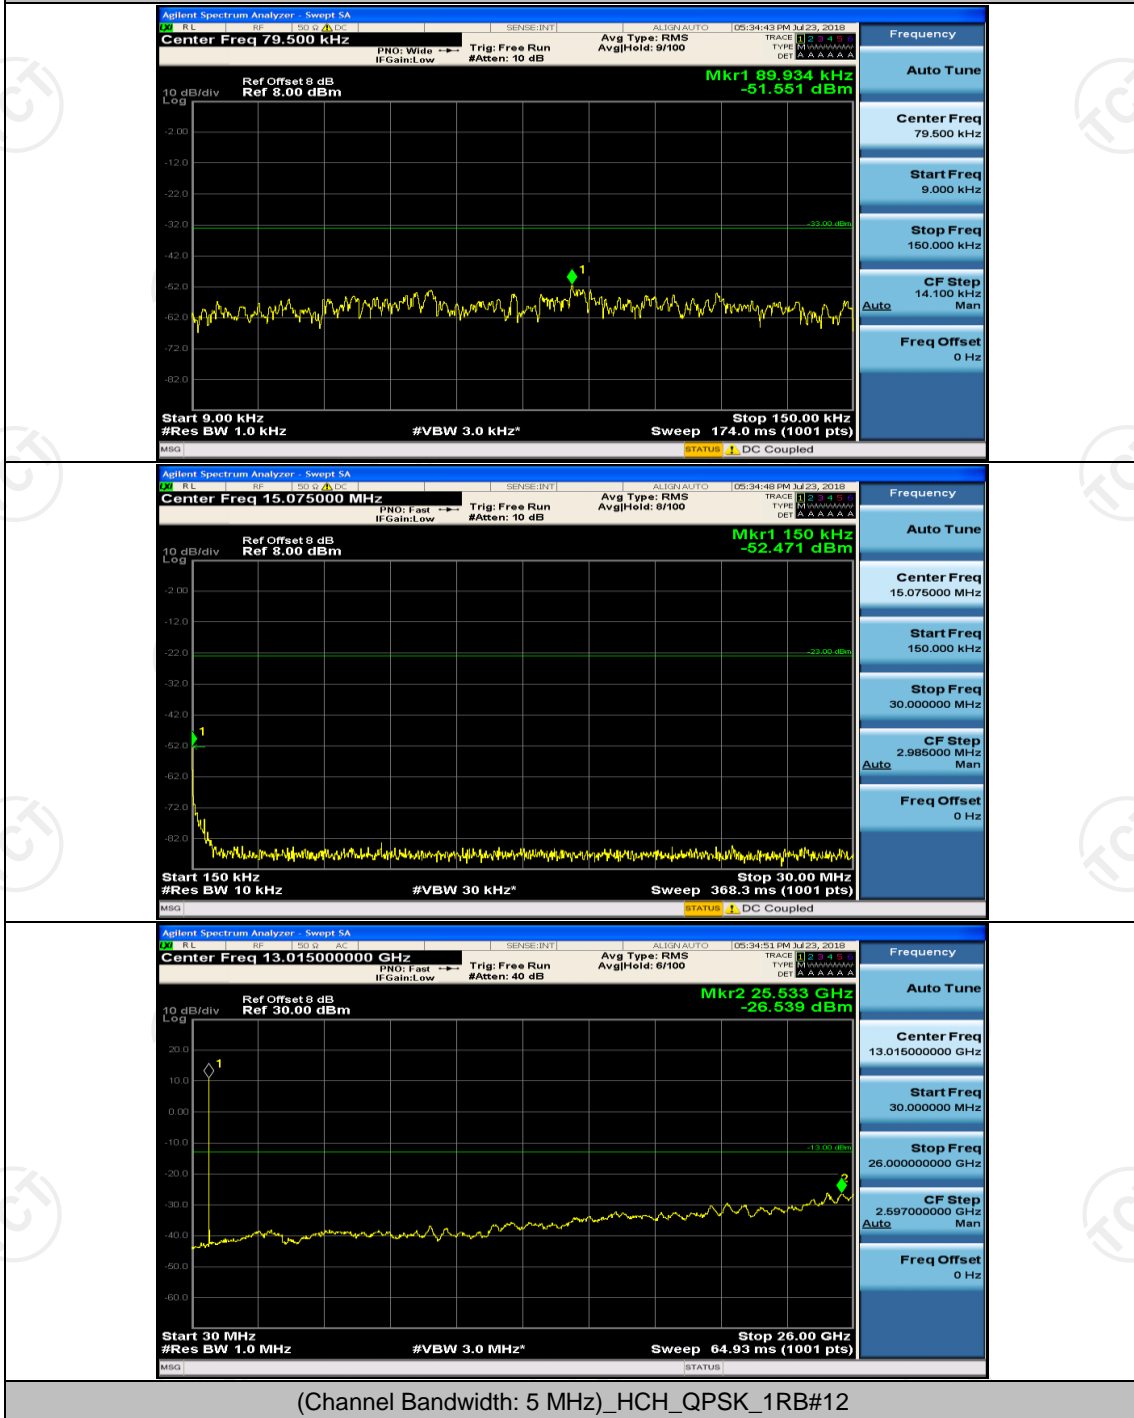

Channel Bandwidth: 10 MHz_HCH_16QAM_25RB#0

Channel Bandwidth: 10 MHz_HCH_16QAM_25RB#12

Channel Bandwidth: 10 MHz_HCH_16QAM_25RB#25

Channel Bandwidth: 10 MHz_HCH_16QAM_50RB#0

Appendix E: Conducted Spurious Emission

Test Graphs

Channel Bandwidth: 5 MHz

(Channel Bandwidth: 5 MHz)_MCH_QPSK_1RB#0

(Channel Bandwidth: 5 MHz)_MCH_QPSK_1RB#12

(Channel Bandwidth: 5 MHz)_HCH_QPSK_1RB#0

(Channel Bandwidth: 5 MHz)_HCH_QPSK_1RB#12

(Channel Bandwidth: 5 MHz)_LCH_16QAM_1RB#24

(Channel Bandwidth: 5 MHz)_MCH_16QAM_1RB#0

(Channel Bandwidth: 5 MHz)_MCH_16QAM_1RB#12

Channel Bandwidth: 10 MHz