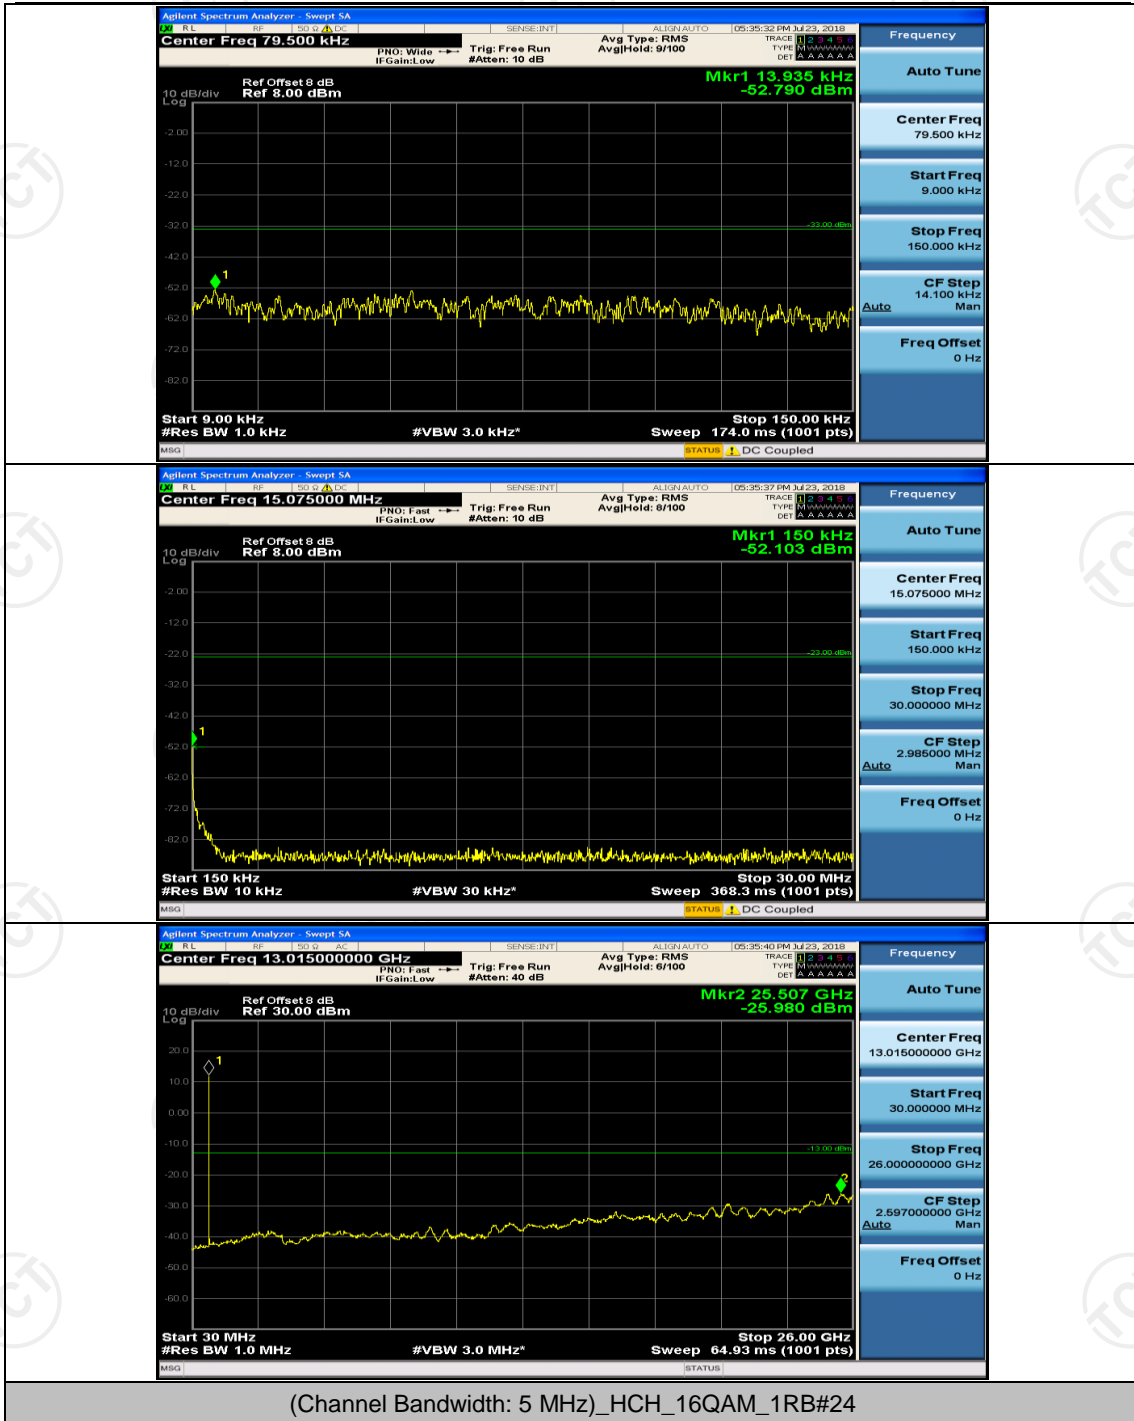

Channel Bandwidth: 10 MHz_HCH_16QAM_25RB#0

Channel Bandwidth: 10 MHz_HCH_16QAM_25RB#12

Channel Bandwidth: 10 MHz_HCH_16QAM_25RB#25

Channel Bandwidth: 10 MHz_HCH_16QAM_50RB#0

Appendix E: Conducted Spurious Emission

Test Graphs

Channel Bandwidth: 5 MHz

(Channel Bandwidth: 5 MHz)_MCH_QPSK_1RB#0

(Channel Bandwidth: 5 MHz)_MCH_QPSK_1RB#12

(Channel Bandwidth: 5 MHz)_HCH_QPSK_1RB#0

(Channel Bandwidth: 5 MHz)_HCH_QPSK_1RB#12

(Channel Bandwidth: 5 MHz)_LCH_16QAM_1RB#24

(Channel Bandwidth: 5 MHz)_MCH_16QAM_1RB#0

(Channel Bandwidth: 5 MHz)_MCH_16QAM_1RB#12

Channel Bandwidth: 10 MHz