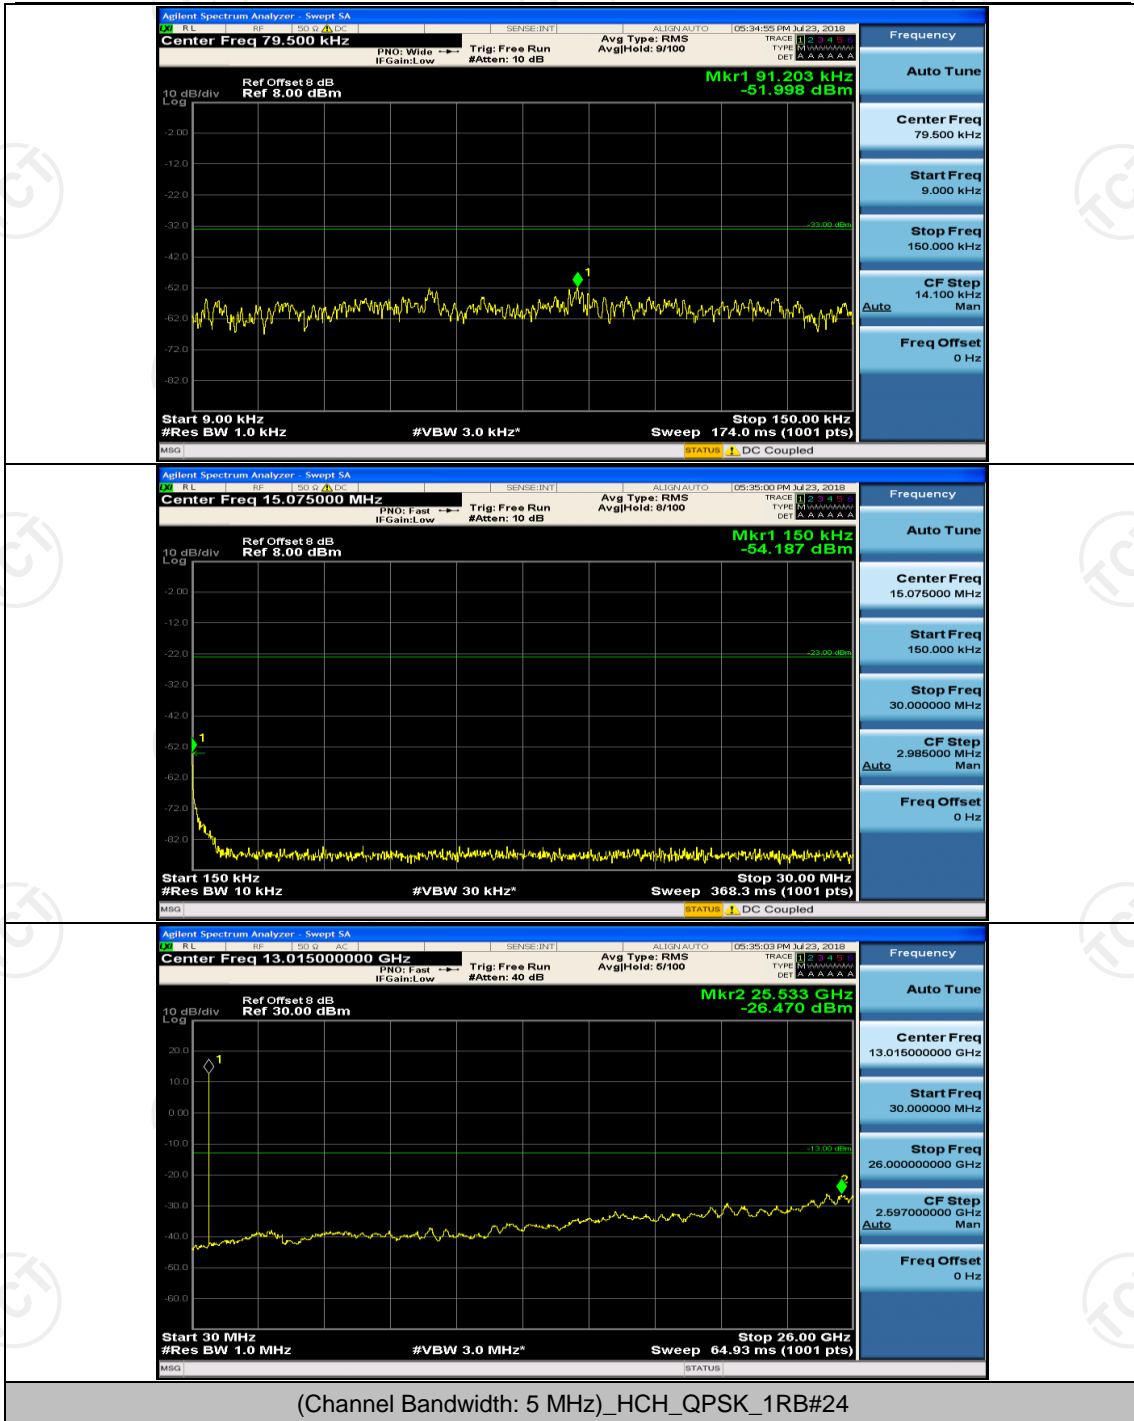

Channel Bandwidth: 10 MHz_HCH_16QAM_25RB#0

Channel Bandwidth: 10 MHz_HCH_16QAM_25RB#12

Channel Bandwidth: 10 MHz_HCH_16QAM_25RB#25

Channel Bandwidth: 10 MHz_HCH_16QAM_50RB#0

Appendix E: Conducted Spurious Emission

Test Graphs

Channel Bandwidth: 5 MHz

(Channel Bandwidth: 5 MHz)_MCH_QPSK_1RB#0

(Channel Bandwidth: 5 MHz)_MCH_QPSK_1RB#12

(Channel Bandwidth: 5 MHz)_HCH_QPSK_1RB#0

(Channel Bandwidth: 5 MHz)_HCH_QPSK_1RB#12

(Channel Bandwidth: 5 MHz)_LCH_16QAM_1RB#24

(Channel Bandwidth: 5 MHz)_MCH_16QAM_1RB#0

(Channel Bandwidth: 5 MHz)_MCH_16QAM_1RB#12

Channel Bandwidth: 10 MHz