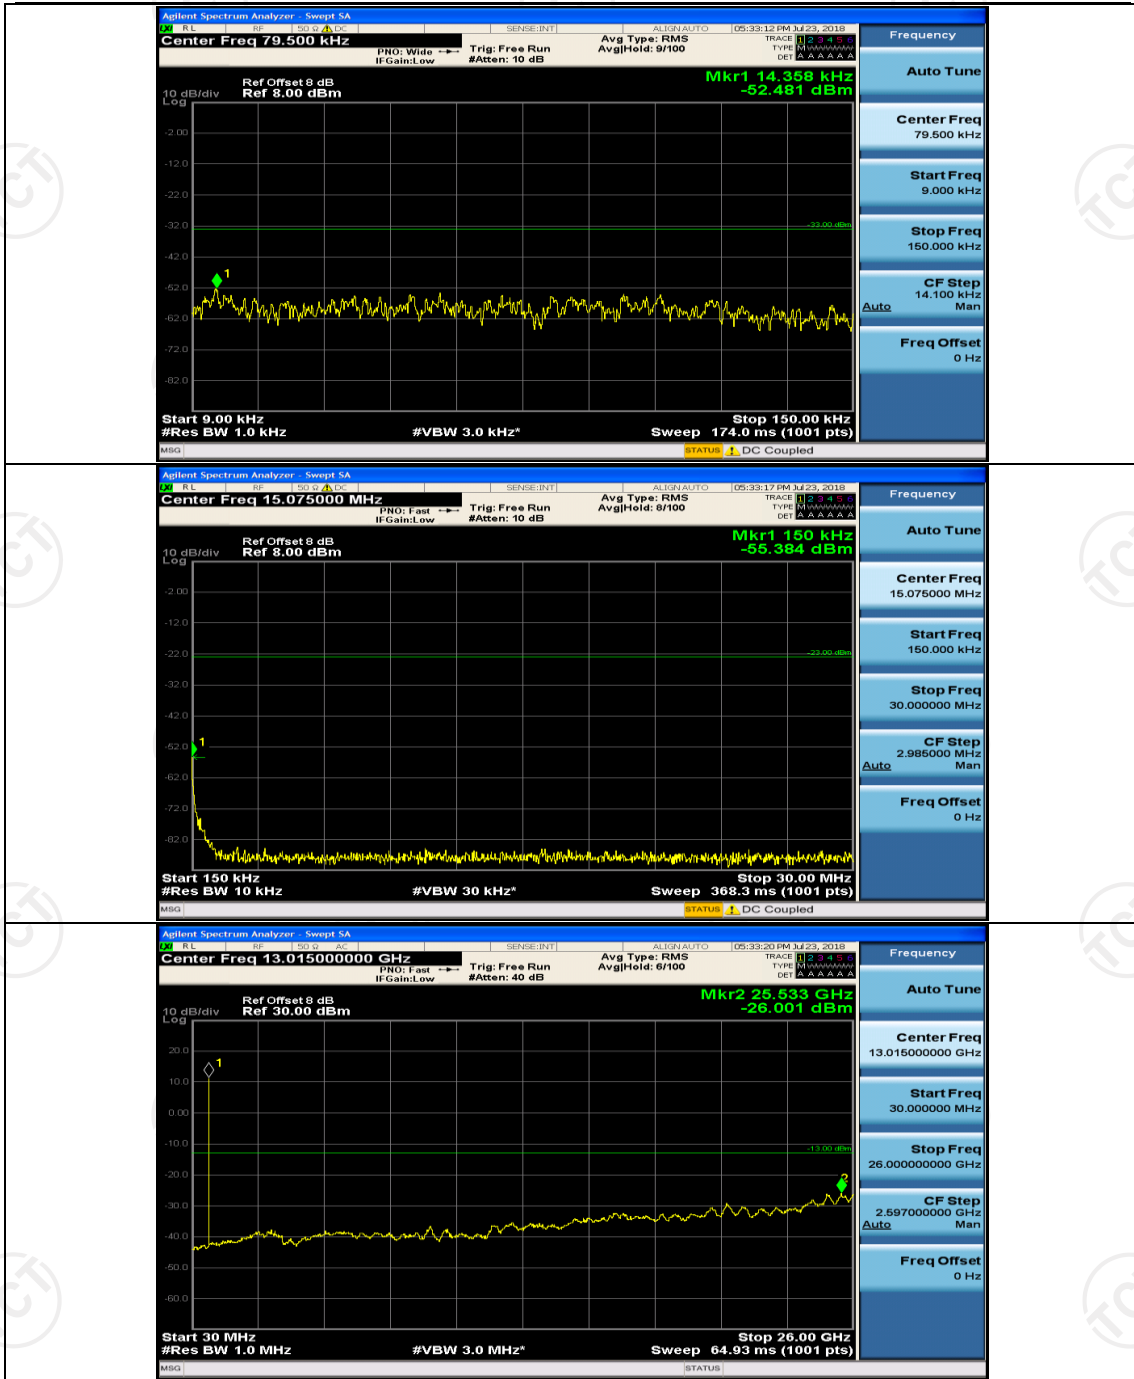

Channel Bandwidth: 10 MHz_HCH_16QAM_25RB#0

Channel Bandwidth: 10 MHz_HCH_16QAM_25RB#12

Channel Bandwidth: 10 MHz_HCH_16QAM_25RB#25

Channel Bandwidth: 10 MHz_HCH_16QAM_50RB#0

Appendix E: Conducted Spurious Emission

Test Graphs

Channel Bandwidth: 5 MHz

(Channel Bandwidth: 5 MHz)_MCH_QPSK_1RB#0

(Channel Bandwidth: 5 MHz)_MCH_QPSK_1RB#12

(Channel Bandwidth: 5 MHz)_HCH_QPSK_1RB#0

(Channel Bandwidth: 5 MHz)_HCH_QPSK_1RB#12

(Channel Bandwidth: 5 MHz)_LCH_16QAM_1RB#24

(Channel Bandwidth: 5 MHz)_MCH_16QAM_1RB#0

(Channel Bandwidth: 5 MHz)_MCH_16QAM_1RB#12

Channel Bandwidth: 10 MHz