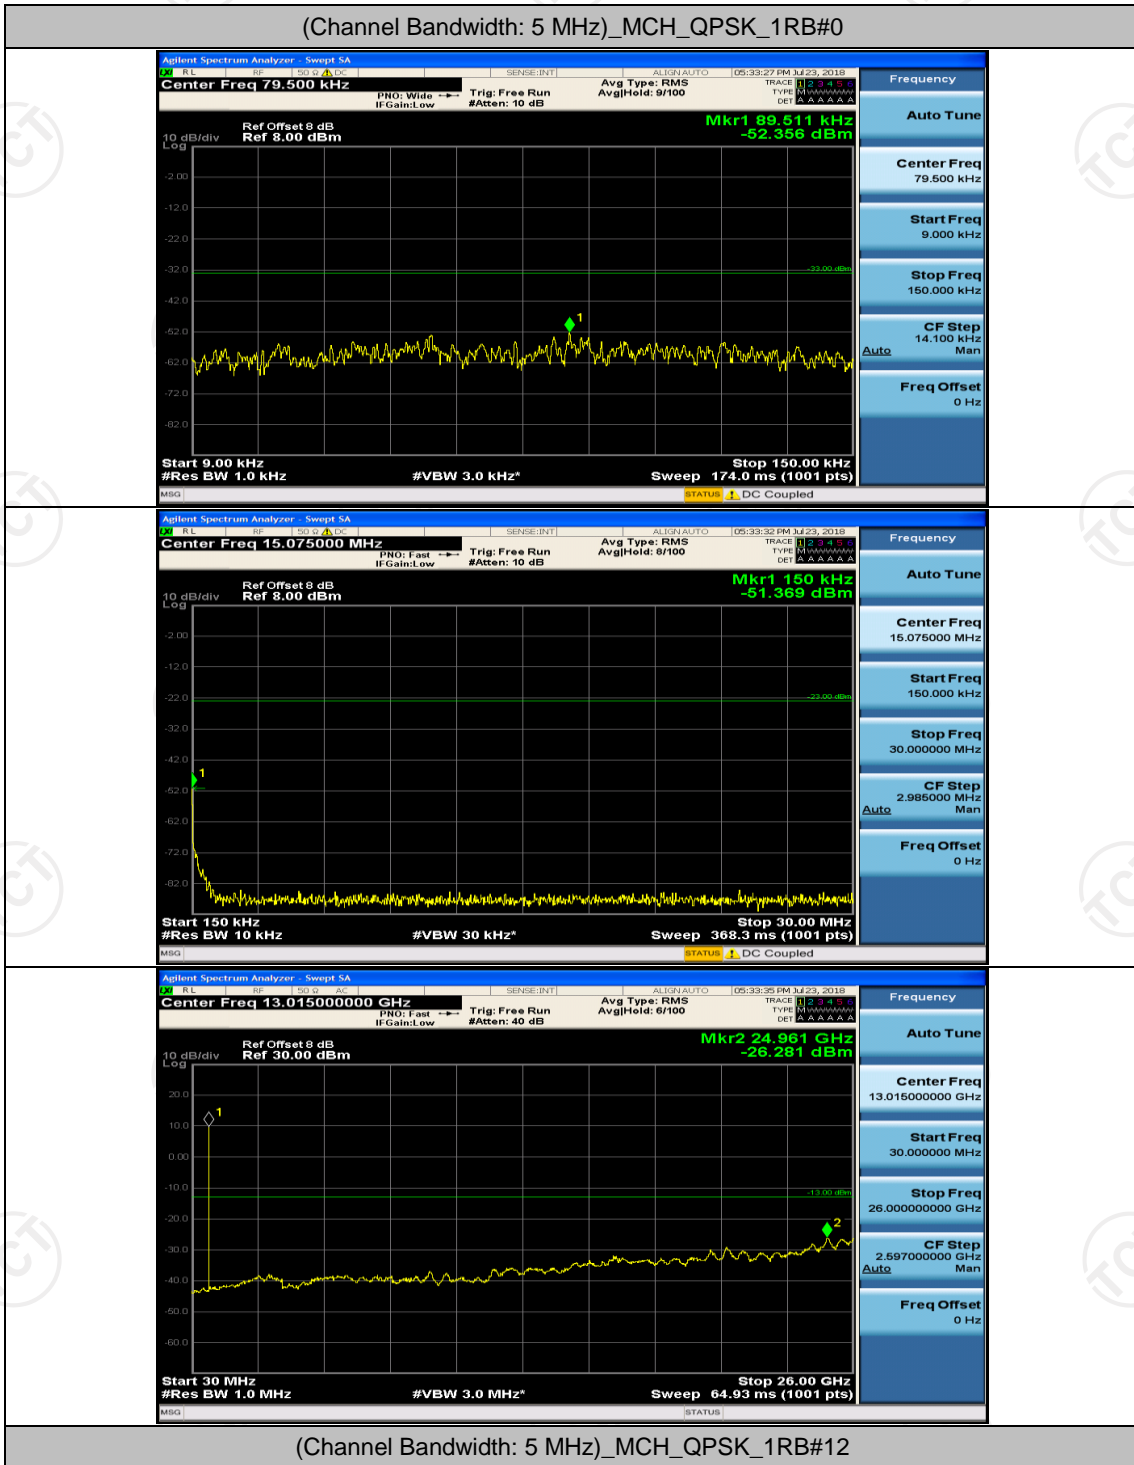

Channel Bandwidth: 10 MHz_HCH_16QAM_25RB#0

Channel Bandwidth: 10 MHz_HCH_16QAM_25RB#12

Channel Bandwidth: 10 MHz_HCH_16QAM_25RB#25

Channel Bandwidth: 10 MHz_HCH_16QAM_50RB#0

Appendix E: Conducted Spurious Emission

Test Graphs

Channel Bandwidth: 5 MHz

(Channel Bandwidth: 5 MHz)_MCH_QPSK_1RB#0

(Channel Bandwidth: 5 MHz)_MCH_QPSK_1RB#12

(Channel Bandwidth: 5 MHz)_HCH_QPSK_1RB#0

(Channel Bandwidth: 5 MHz)_HCH_QPSK_1RB#12