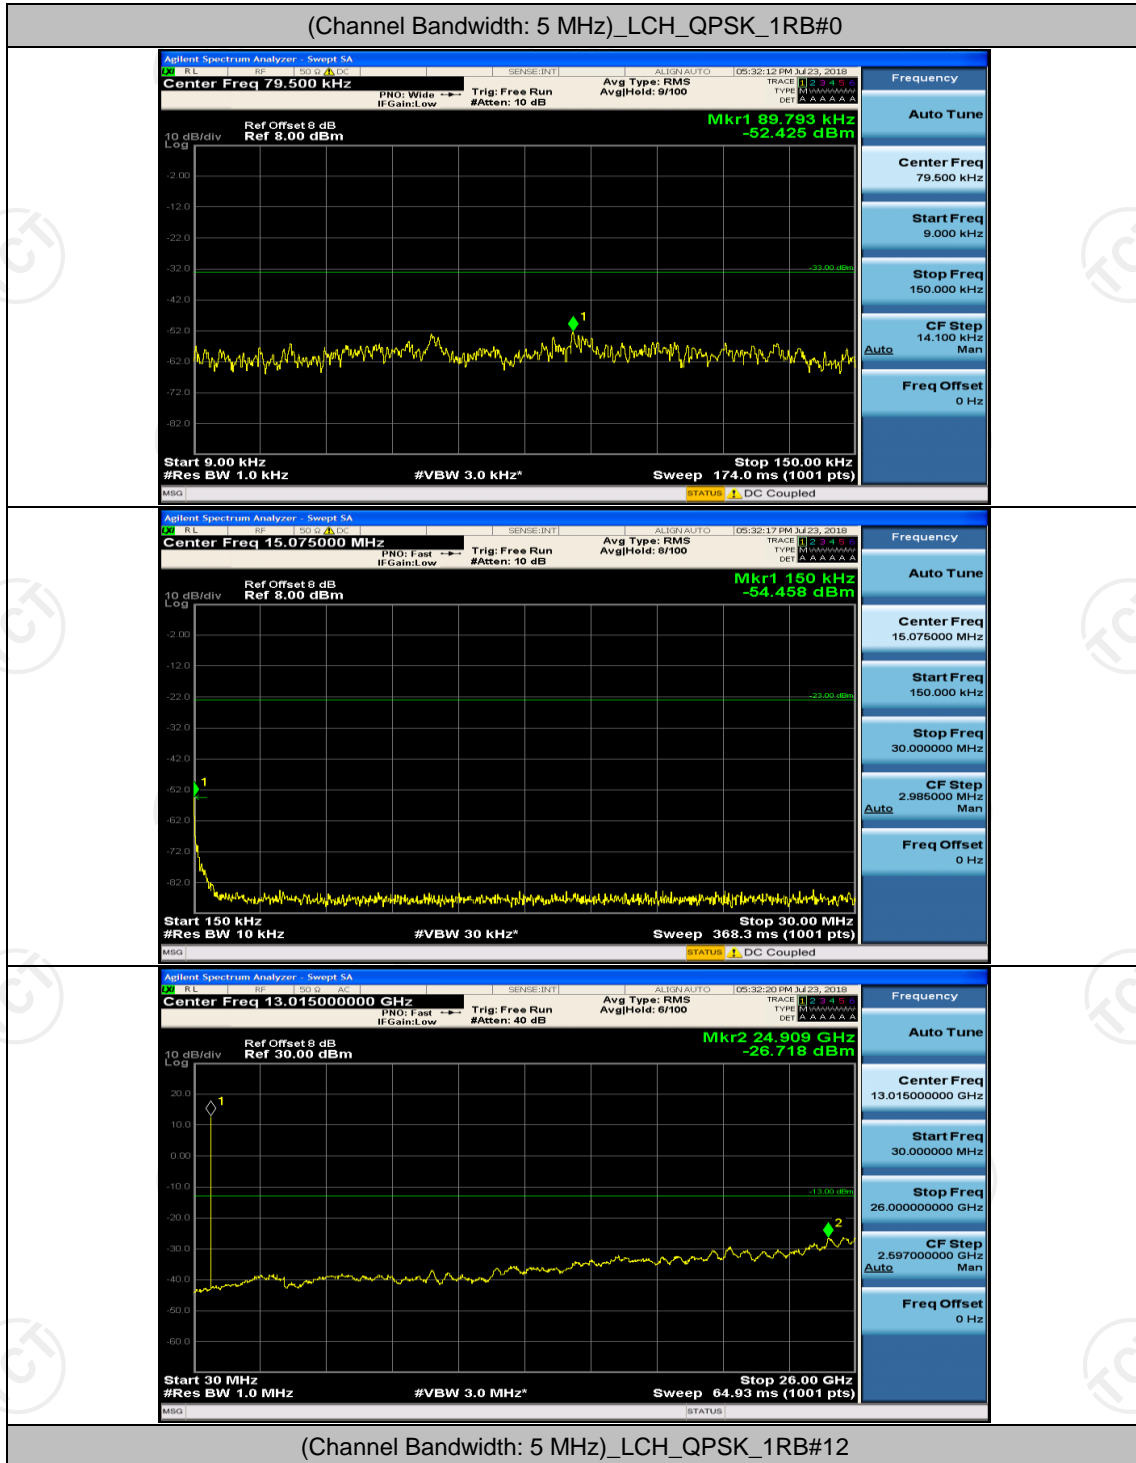

Channel Bandwidth: 10 MHz_HCH_16QAM_25RB#0

Channel Bandwidth: 10 MHz_HCH_16QAM_25RB#12

Channel Bandwidth: 10 MHz_HCH_16QAM_25RB#25

Channel Bandwidth: 10 MHz_HCH_16QAM_50RB#0

Appendix E: Conducted Spurious Emission

Test Graphs

Channel Bandwidth: 5 MHz

(Channel Bandwidth: 5 MHz)_MCH_QPSK_1RB#0

(Channel Bandwidth: 5 MHz)_MCH_QPSK_1RB#12

(Channel Bandwidth: 5 MHz)_HCH_QPSK_1RB#0

(Channel Bandwidth: 5 MHz)_HCH_QPSK_1RB#12