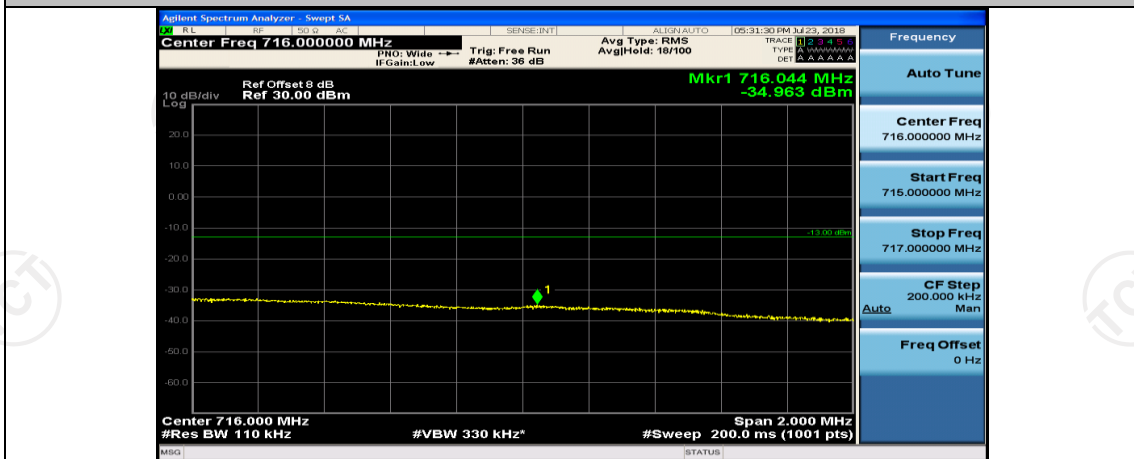

Channel Bandwidth: 10 MHz_HCH_16QAM_25RB#0

Channel Bandwidth: 10 MHz_HCH_16QAM_25RB#12

Channel Bandwidth: 10 MHz_HCH_16QAM_25RB#25

Channel Bandwidth: 10 MHz_HCH_16QAM_50RB#0

Appendix E: Conducted Spurious Emission

Test Graphs

Channel Bandwidth: 5 MHz

(Channel Bandwidth: 5 MHz)_MCH_QPSK_1RB#0

(Channel Bandwidth: 5 MHz)_MCH_QPSK_1RB#12

(Channel Bandwidth: 5 MHz)_HCH_QPSK_1RB#0

(Channel Bandwidth: 5 MHz)_HCH_QPSK_1RB#12