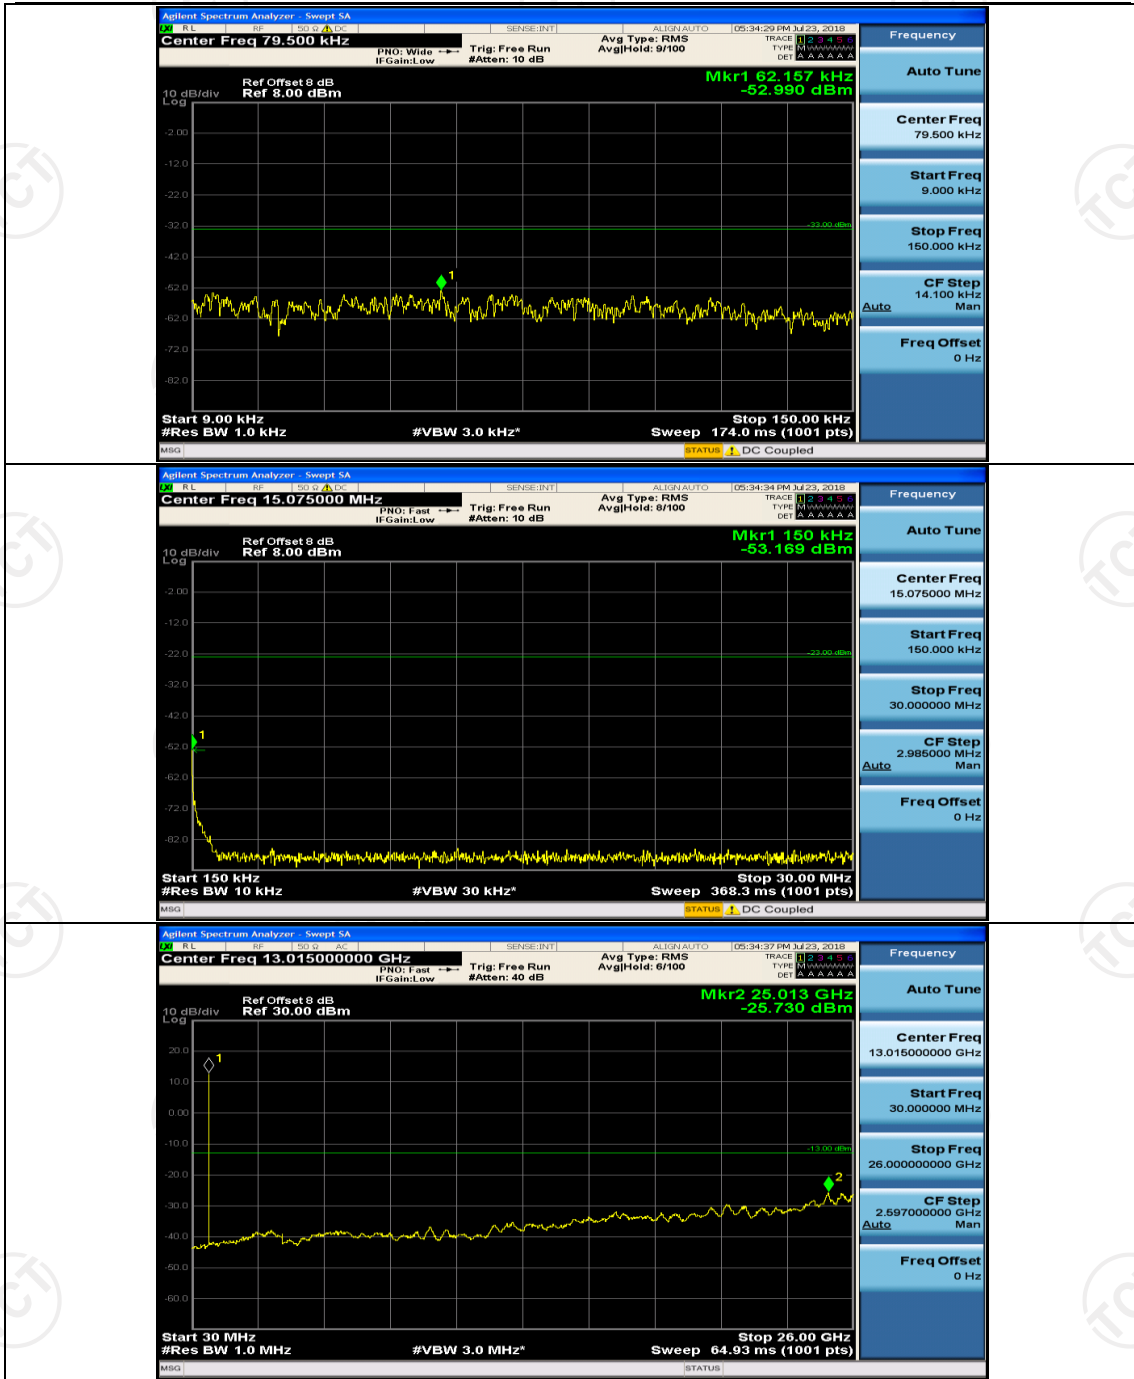

Channel Bandwidth: 10 MHz_HCH_16QAM_25RB#0

Channel Bandwidth: 10 MHz_HCH_16QAM_25RB#12

Channel Bandwidth: 10 MHz_HCH_16QAM_25RB#25

Channel Bandwidth: 10 MHz_HCH_16QAM_50RB#0

Appendix E: Conducted Spurious Emission

Test Graphs

Channel Bandwidth: 5 MHz

(Channel Bandwidth: 5 MHz)_MCH_QPSK_1RB#0

(Channel Bandwidth: 5 MHz)_MCH_QPSK_1RB#12

(Channel Bandwidth: 5 MHz)_HCH_QPSK_1RB#0

(Channel Bandwidth: 5 MHz)_HCH_QPSK_1RB#12

(Channel Bandwidth: 5 MHz)_LCH_16QAM_1RB#24

(Channel Bandwidth: 5 MHz)_MCH_16QAM_1RB#0

(Channel Bandwidth: 5 MHz)_MCH_16QAM_1RB#12

Channel Bandwidth: 10 MHz