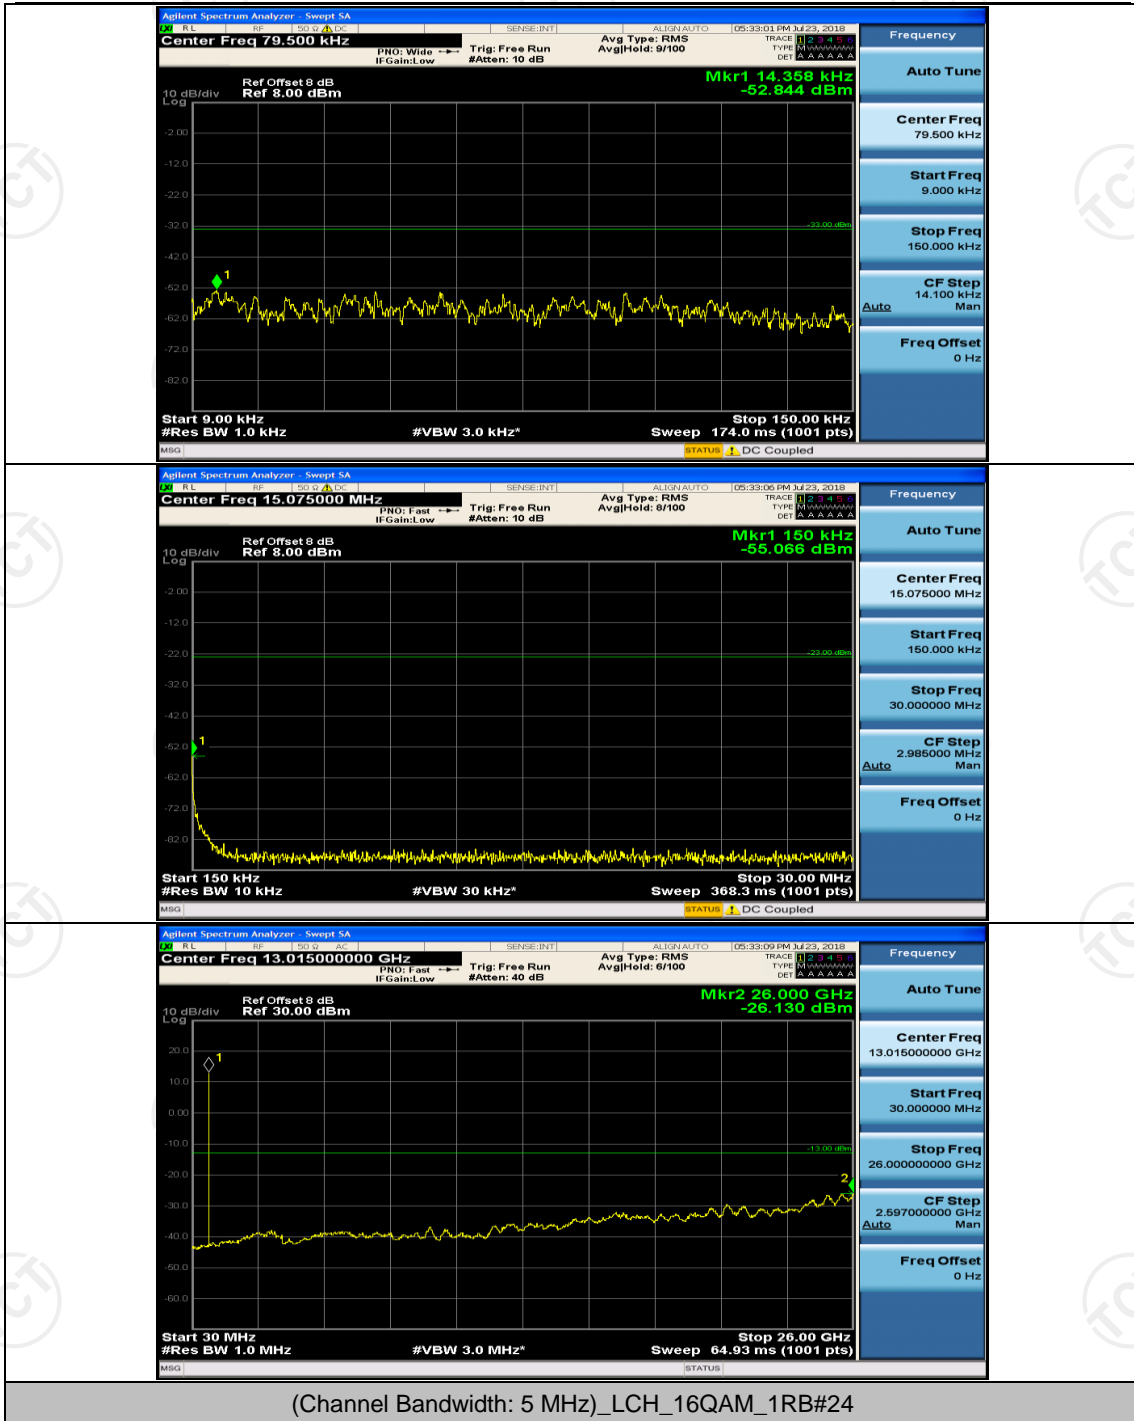

Channel Bandwidth: 10 MHz_HCH_16QAM_25RB#0

Channel Bandwidth: 10 MHz_HCH_16QAM_25RB#12

Channel Bandwidth: 10 MHz_HCH_16QAM_25RB#25

Channel Bandwidth: 10 MHz_HCH_16QAM_50RB#0

Appendix E: Conducted Spurious Emission

Test Graphs

Channel Bandwidth: 5 MHz

(Channel Bandwidth: 5 MHz)_MCH_QPSK_1RB#0

(Channel Bandwidth: 5 MHz)_MCH_QPSK_1RB#12

(Channel Bandwidth: 5 MHz)_HCH_QPSK_1RB#0

(Channel Bandwidth: 5 MHz)_HCH_QPSK_1RB#12

(Channel Bandwidth: 5 MHz)_LCH_16QAM_1RB#24

(Channel Bandwidth: 5 MHz)_MCH_16QAM_1RB#0

(Channel Bandwidth: 5 MHz)_MCH_16QAM_1RB#12

Channel Bandwidth: 10 MHz