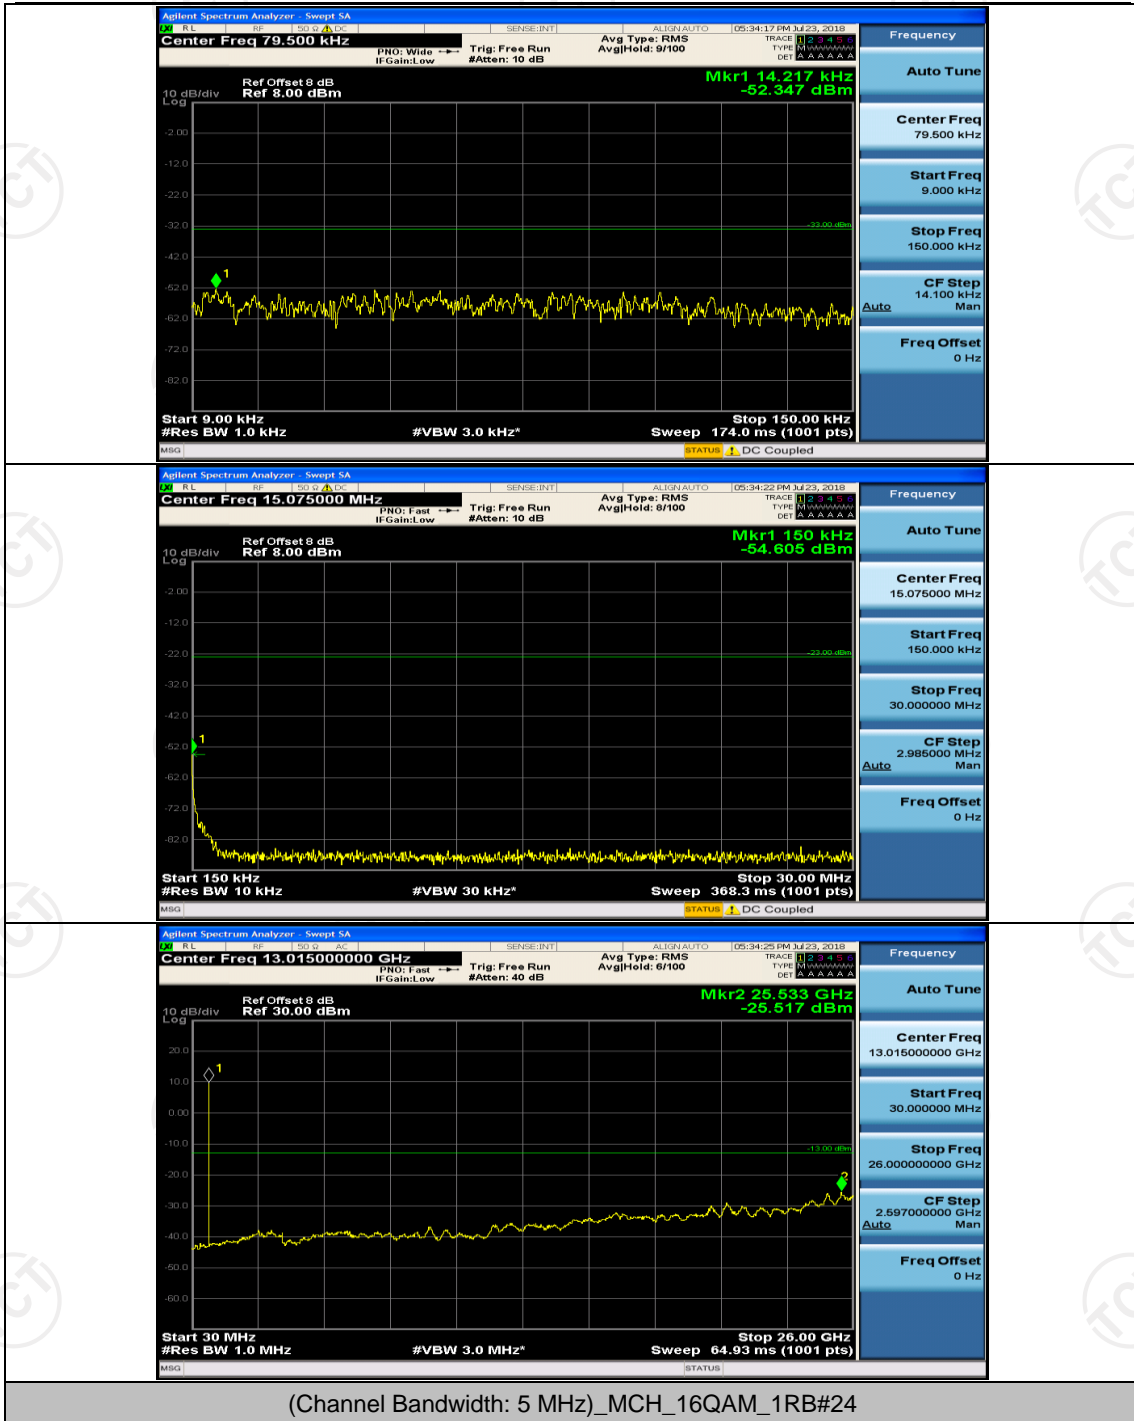

Channel Bandwidth: 10 MHz_HCH_16QAM_25RB#0

Channel Bandwidth: 10 MHz_HCH_16QAM_25RB#12

Channel Bandwidth: 10 MHz_HCH_16QAM_25RB#25

Channel Bandwidth: 10 MHz_HCH_16QAM_50RB#0

Appendix E: Conducted Spurious Emission

Test Graphs

Channel Bandwidth: 5 MHz

(Channel Bandwidth: 5 MHz)_MCH_QPSK_1RB#0

(Channel Bandwidth: 5 MHz)_MCH_QPSK_1RB#12

(Channel Bandwidth: 5 MHz)_HCH_QPSK_1RB#0

(Channel Bandwidth: 5 MHz)_HCH_QPSK_1RB#12

(Channel Bandwidth: 5 MHz)_LCH_16QAM_1RB#24

(Channel Bandwidth: 5 MHz)_MCH_16QAM_1RB#0

(Channel Bandwidth: 5 MHz)_MCH_16QAM_1RB#12

Channel Bandwidth: 10 MHz