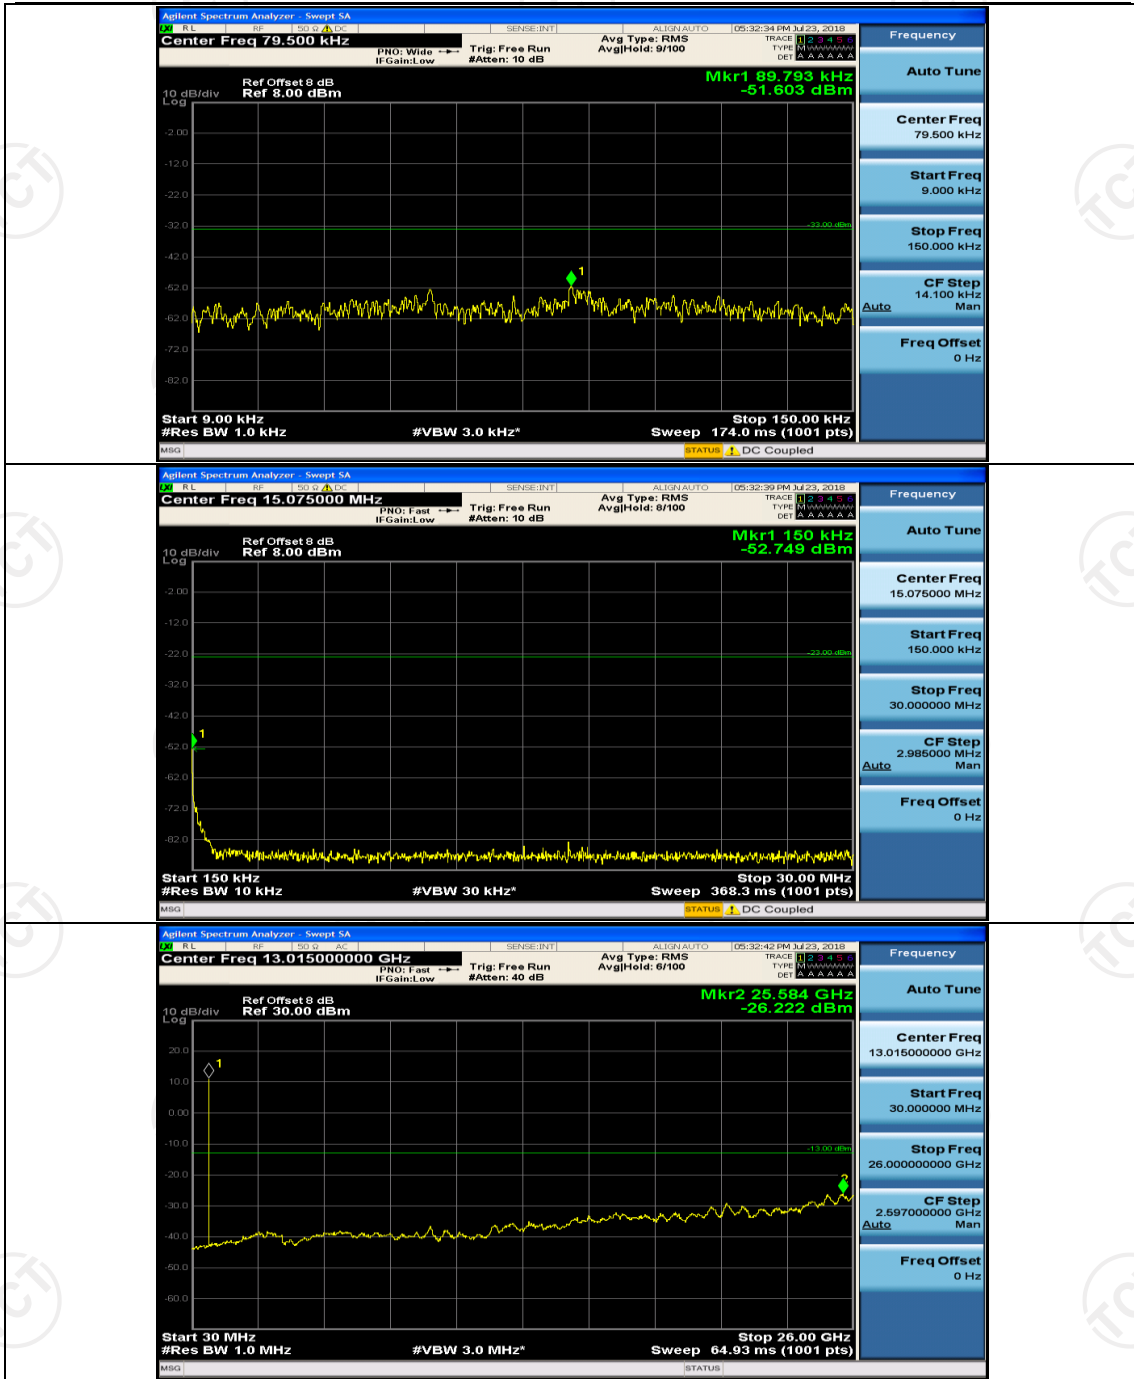

Channel Bandwidth: 10 MHz_HCH_16QAM_25RB#0

Channel Bandwidth: 10 MHz_HCH_16QAM_25RB#12

Channel Bandwidth: 10 MHz_HCH_16QAM_25RB#25

Channel Bandwidth: 10 MHz_HCH_16QAM_50RB#0

Appendix E: Conducted Spurious Emission

Test Graphs

Channel Bandwidth: 5 MHz

(Channel Bandwidth: 5 MHz)_MCH_QPSK_1RB#0

(Channel Bandwidth: 5 MHz)_MCH_QPSK_1RB#12

(Channel Bandwidth: 5 MHz)_HCH_QPSK_1RB#0

(Channel Bandwidth: 5 MHz)_HCH_QPSK_1RB#12