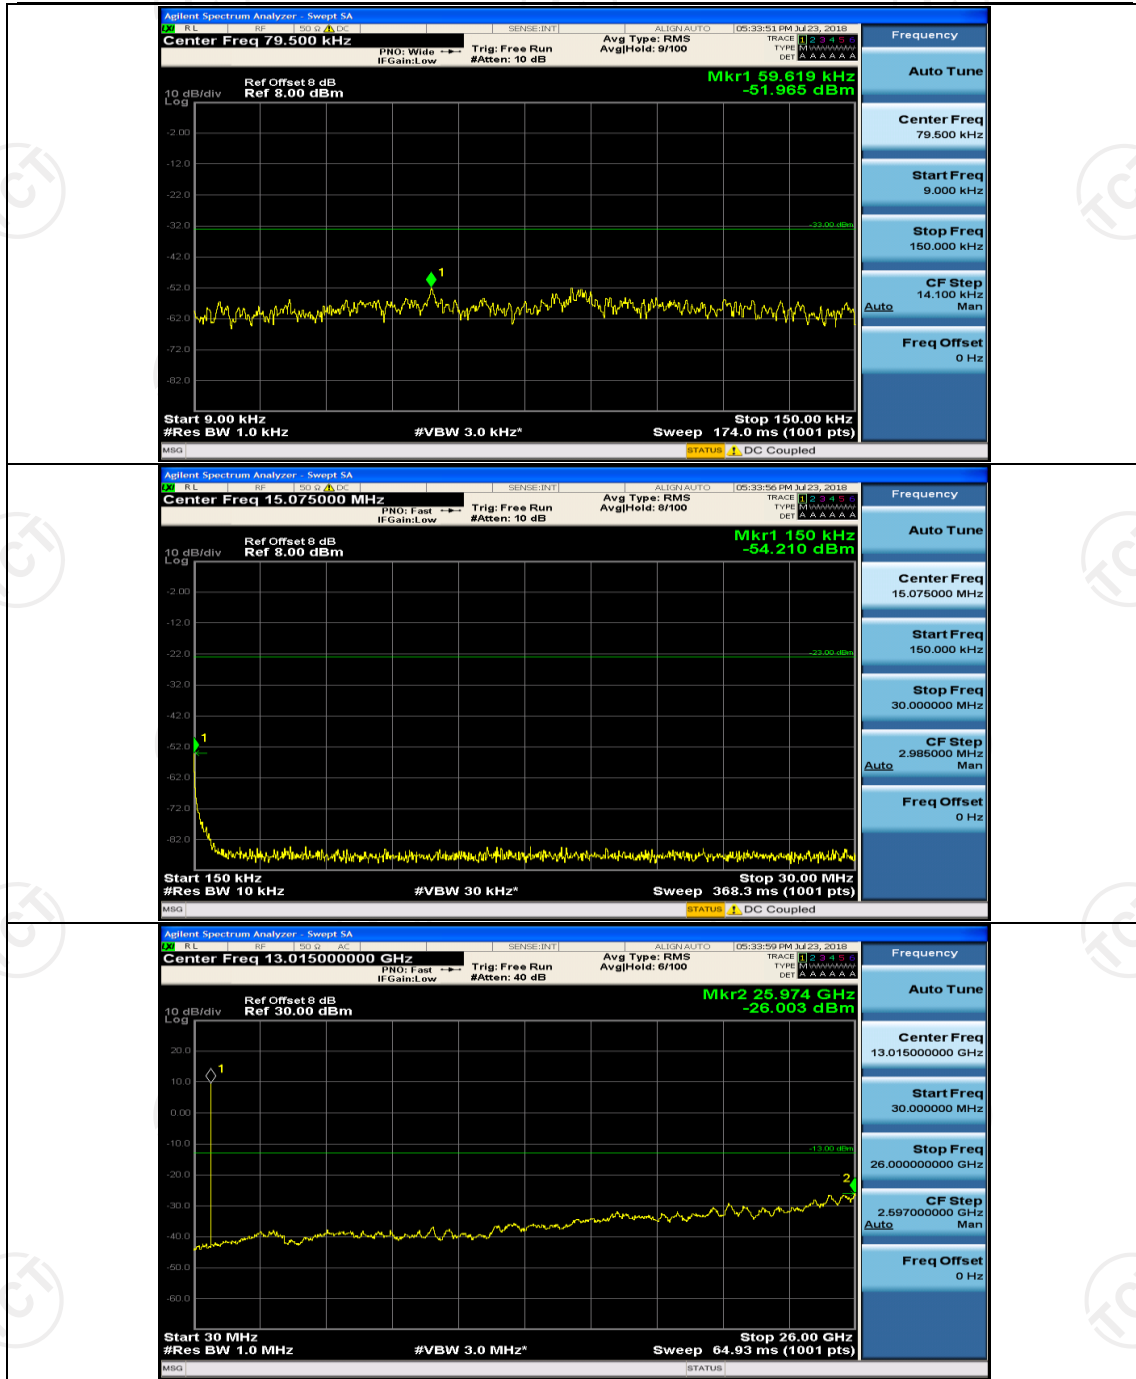

Channel Bandwidth: 10 MHz_HCH_16QAM_25RB#0

Channel Bandwidth: 10 MHz_HCH_16QAM_25RB#12

Channel Bandwidth: 10 MHz_HCH_16QAM_25RB#25

Channel Bandwidth: 10 MHz_HCH_16QAM_50RB#0

Appendix E: Conducted Spurious Emission

Test Graphs

Channel Bandwidth: 5 MHz

(Channel Bandwidth: 5 MHz)_MCH_QPSK_1RB#0

(Channel Bandwidth: 5 MHz)_MCH_QPSK_1RB#12

(Channel Bandwidth: 5 MHz)_HCH_QPSK_1RB#0

(Channel Bandwidth: 5 MHz)_HCH_QPSK_1RB#12

(Channel Bandwidth: 5 MHz)_LCH_16QAM_1RB#24

(Channel Bandwidth: 5 MHz)_MCH_16QAM_1RB#0

(Channel Bandwidth: 5 MHz)_MCH_16QAM_1RB#12

Channel Bandwidth: 10 MHz