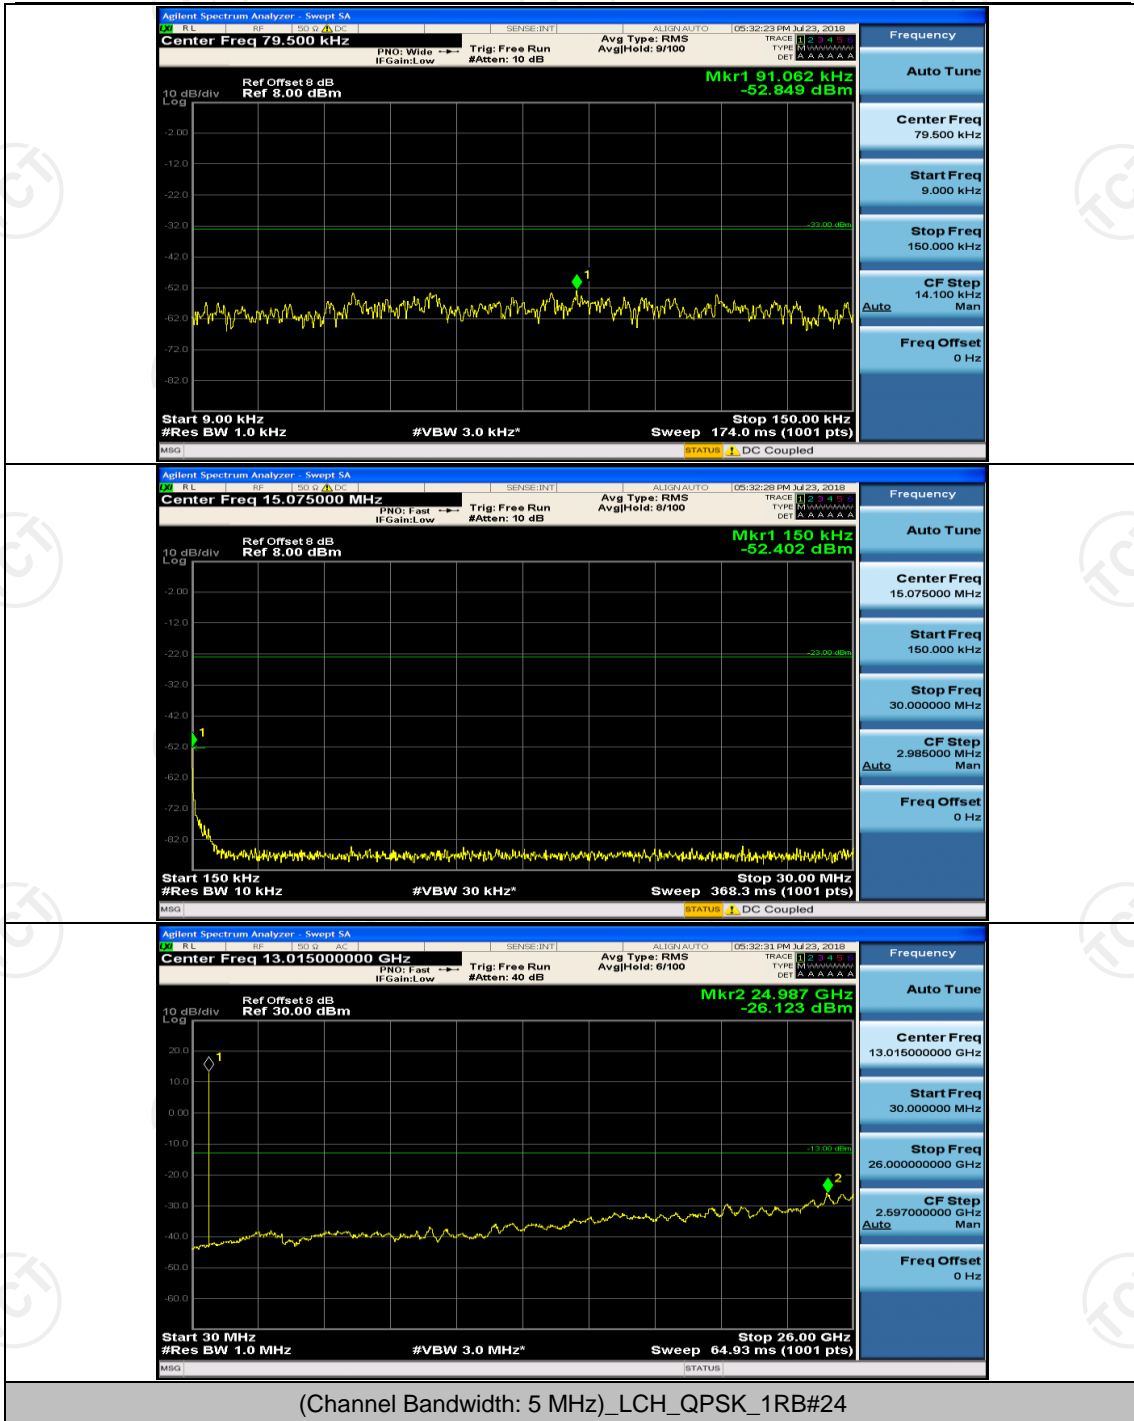

Channel Bandwidth: 10 MHz_HCH_16QAM_25RB#0

Channel Bandwidth: 10 MHz_HCH_16QAM_25RB#12

Channel Bandwidth: 10 MHz_HCH_16QAM_25RB#25

Channel Bandwidth: 10 MHz_HCH_16QAM_50RB#0

Appendix E: Conducted Spurious Emission

Test Graphs

Channel Bandwidth: 5 MHz

(Channel Bandwidth: 5 MHz)_MCH_QPSK_1RB#0

(Channel Bandwidth: 5 MHz)_MCH_QPSK_1RB#12

(Channel Bandwidth: 5 MHz)_HCH_QPSK_1RB#0

(Channel Bandwidth: 5 MHz)_HCH_QPSK_1RB#12