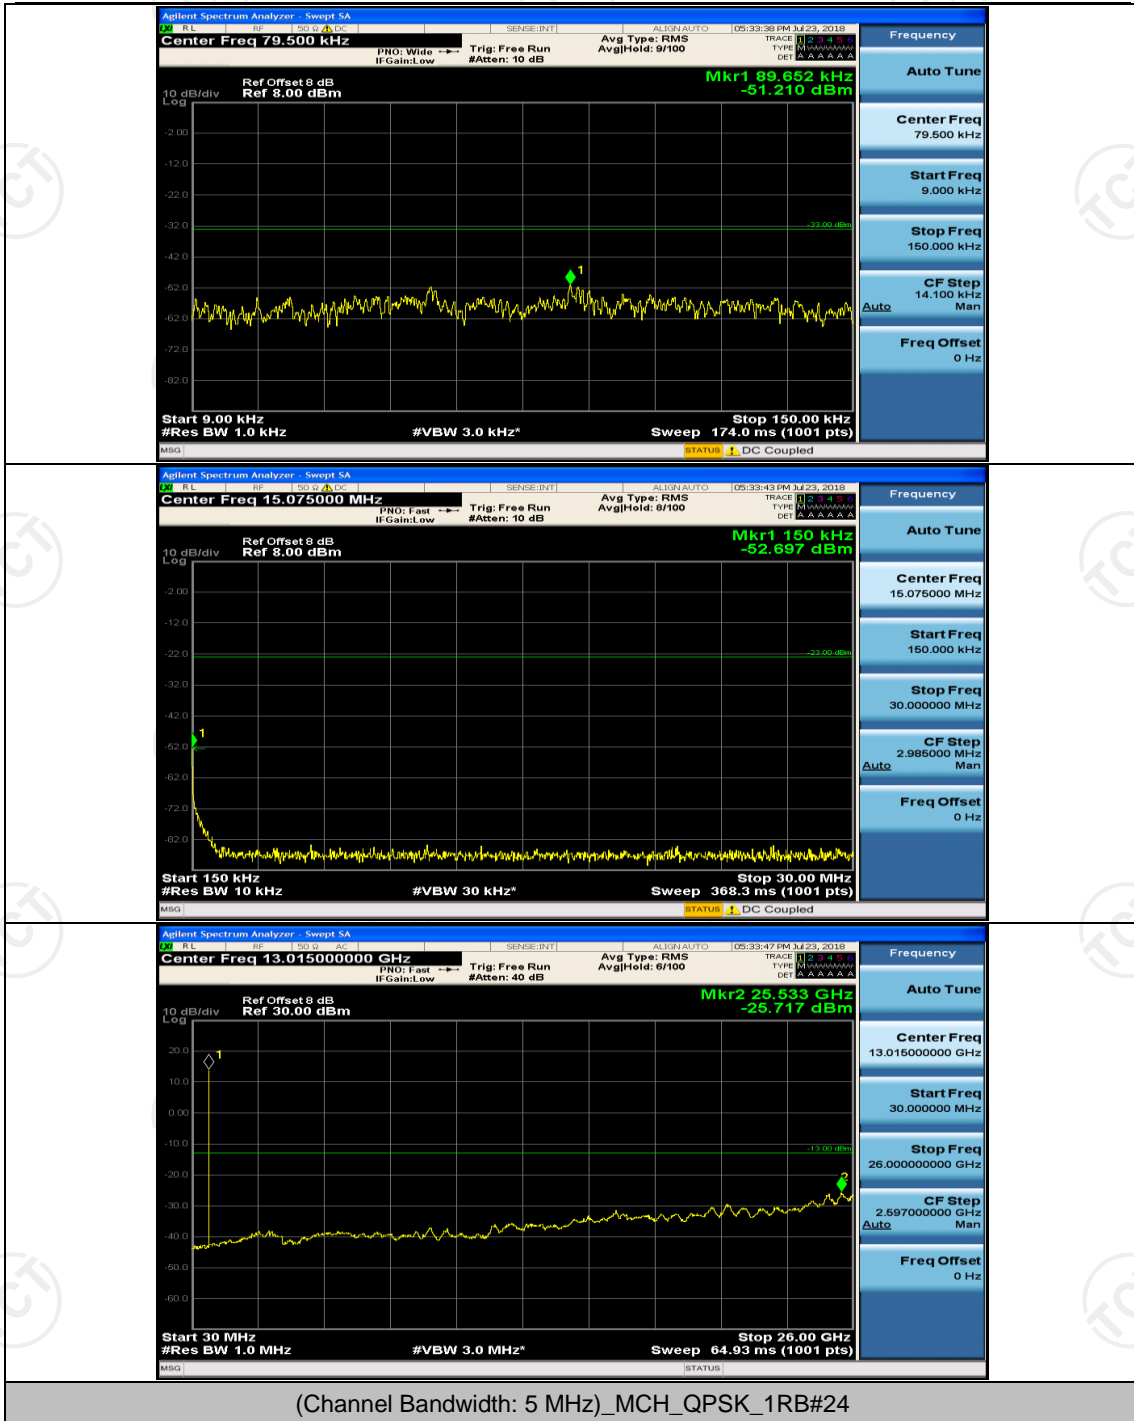

Channel Bandwidth: 10 MHz_HCH_16QAM_25RB#0

Channel Bandwidth: 10 MHz_HCH_16QAM_25RB#12

Channel Bandwidth: 10 MHz_HCH_16QAM_25RB#25

Channel Bandwidth: 10 MHz_HCH_16QAM_50RB#0

Appendix E: Conducted Spurious Emission

Test Graphs

Channel Bandwidth: 5 MHz

(Channel Bandwidth: 5 MHz)_MCH_QPSK_1RB#0

(Channel Bandwidth: 5 MHz)_MCH_QPSK_1RB#12

(Channel Bandwidth: 5 MHz)_HCH_QPSK_1RB#0

(Channel Bandwidth: 5 MHz)_HCH_QPSK_1RB#12

(Channel Bandwidth: 5 MHz)_LCH_16QAM_1RB#24

(Channel Bandwidth: 5 MHz)_MCH_16QAM_1RB#0

(Channel Bandwidth: 5 MHz)_MCH_16QAM_1RB#12

Channel Bandwidth: 10 MHz