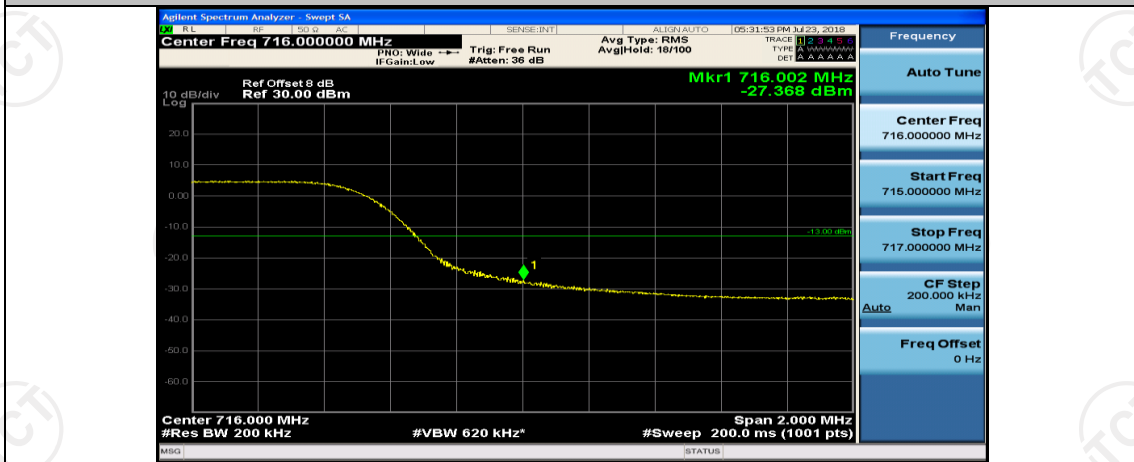

Channel Bandwidth: 10 MHz_HCH_16QAM_25RB#0

Channel Bandwidth: 10 MHz_HCH_16QAM_25RB#12

Channel Bandwidth: 10 MHz_HCH_16QAM_25RB#25

Channel Bandwidth: 10 MHz_HCH_16QAM_50RB#0

Appendix E: Conducted Spurious Emission

Test Graphs

Channel Bandwidth: 5 MHz

(Channel Bandwidth: 5 MHz)_MCH_QPSK_1RB#0

(Channel Bandwidth: 5 MHz)_MCH_QPSK_1RB#12

(Channel Bandwidth: 5 MHz)_HCH_QPSK_1RB#0

(Channel Bandwidth: 5 MHz)_HCH_QPSK_1RB#12