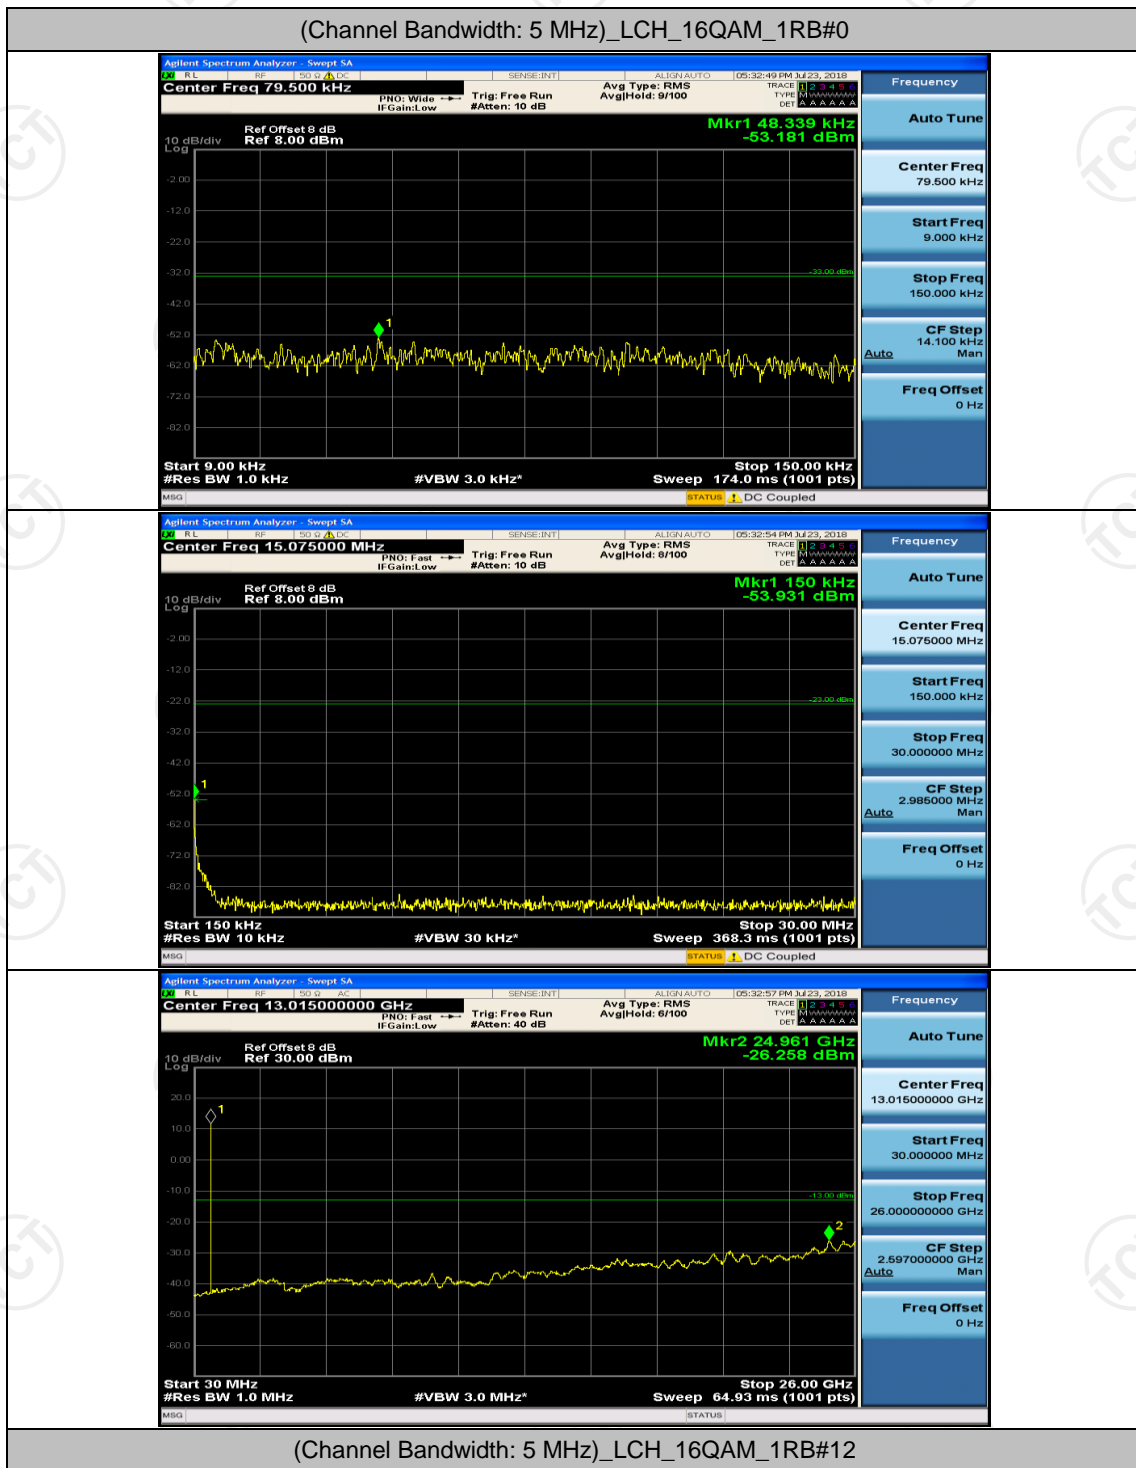

Channel Bandwidth: 10 MHz_HCH_16QAM_25RB#0

Channel Bandwidth: 10 MHz_HCH_16QAM_25RB#12

Channel Bandwidth: 10 MHz_HCH_16QAM_25RB#25

Channel Bandwidth: 10 MHz_HCH_16QAM_50RB#0

Appendix E: Conducted Spurious Emission

Test Graphs

Channel Bandwidth: 5 MHz

(Channel Bandwidth: 5 MHz)_MCH_QPSK_1RB#0

(Channel Bandwidth: 5 MHz)_MCH_QPSK_1RB#12

(Channel Bandwidth: 5 MHz)_HCH_QPSK_1RB#0

(Channel Bandwidth: 5 MHz)_HCH_QPSK_1RB#12

(Channel Bandwidth: 5 MHz)_LCH_16QAM_1RB#24

(Channel Bandwidth: 5 MHz)_MCH_16QAM_1RB#0

(Channel Bandwidth: 5 MHz)_MCH_16QAM_1RB#12

Channel Bandwidth: 10 MHz