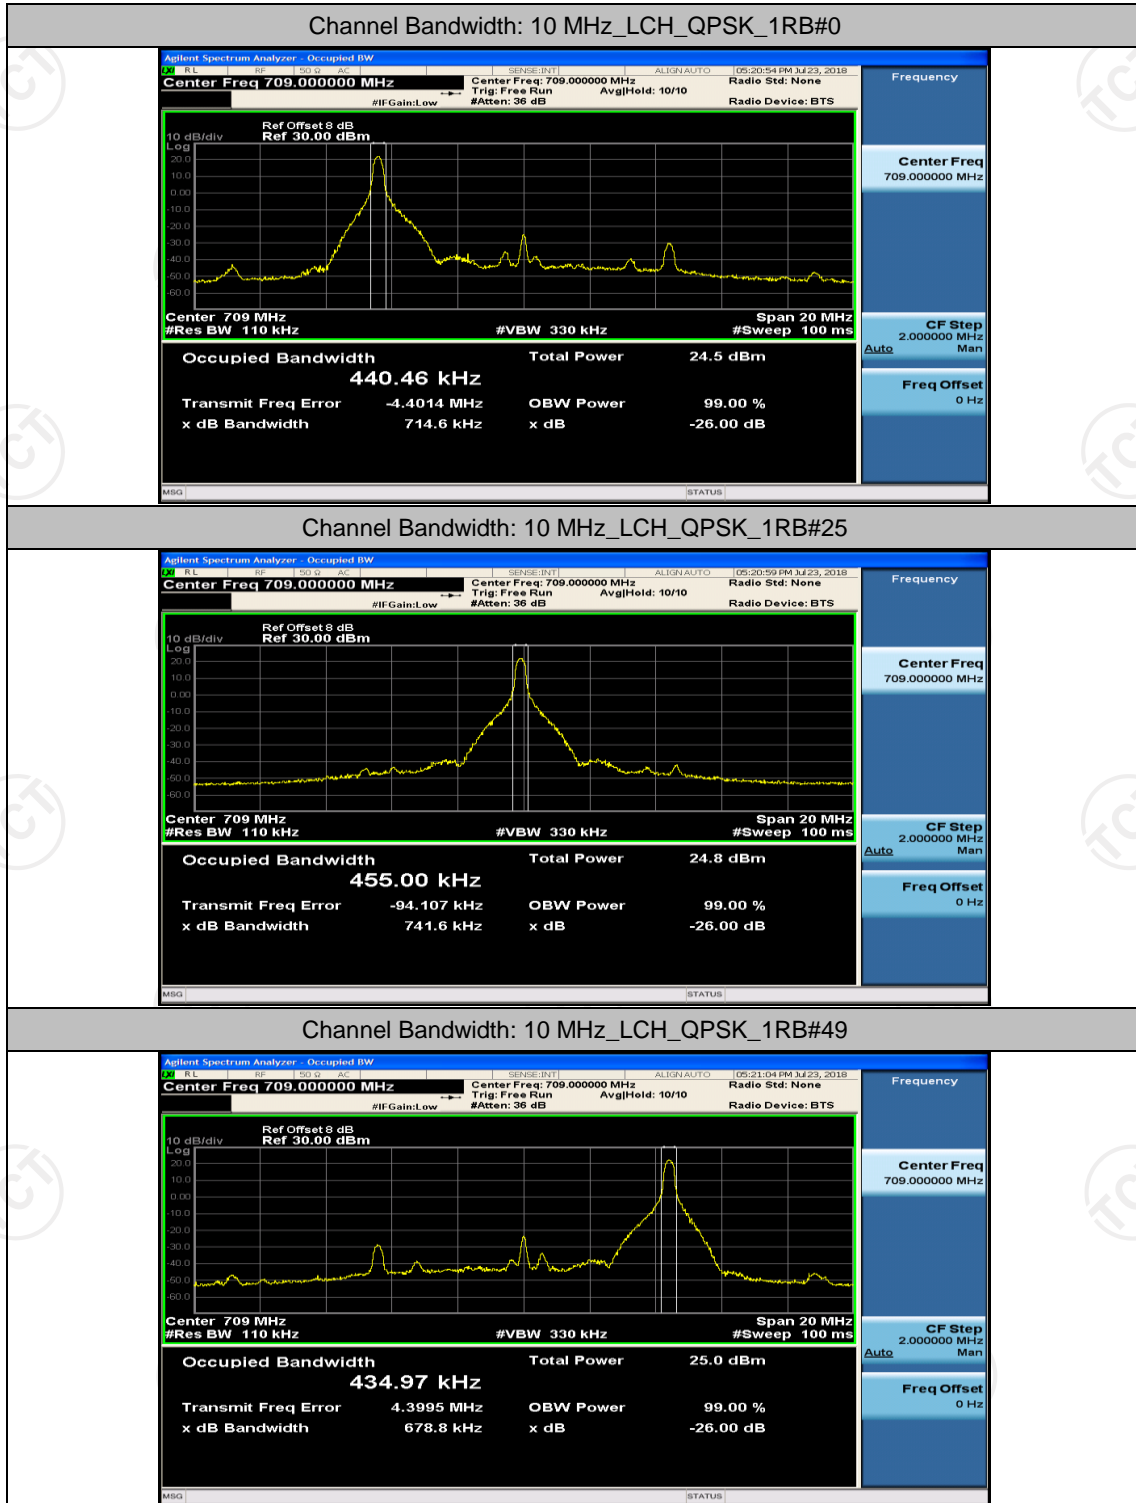

(Channel Bandwidth: 5 MHz)_HCH_16QAM_1RB#0

(Channel Bandwidth: 5 MHz)_HCH_16QAM_1RB#12

(Channel Bandwidth: 5 MHz)_HCH_16QAM_1RB#24

(Channel Bandwidth: 5 MHz)_HCH_16QAM_12RB#0

(Channel Bandwidth: 5 MHz)_HCH_16QAM_12RB#6

(Channel Bandwidth: 5 MHz)_HCH_16QAM_12RB#13

Channel Bandwidth: 10 MHz

Channel Bandwidth: 10 MHz_MCH_QPSK_50RB#0

Channel Bandwidth: 10 MHz_MCH_16QAM_25RB#

Channel Bandwidth: 10 MHz_MCH_16QAM_25RB#12

Channel Bandwidth: 10 MHz_MCH_16QAM_25RB#25