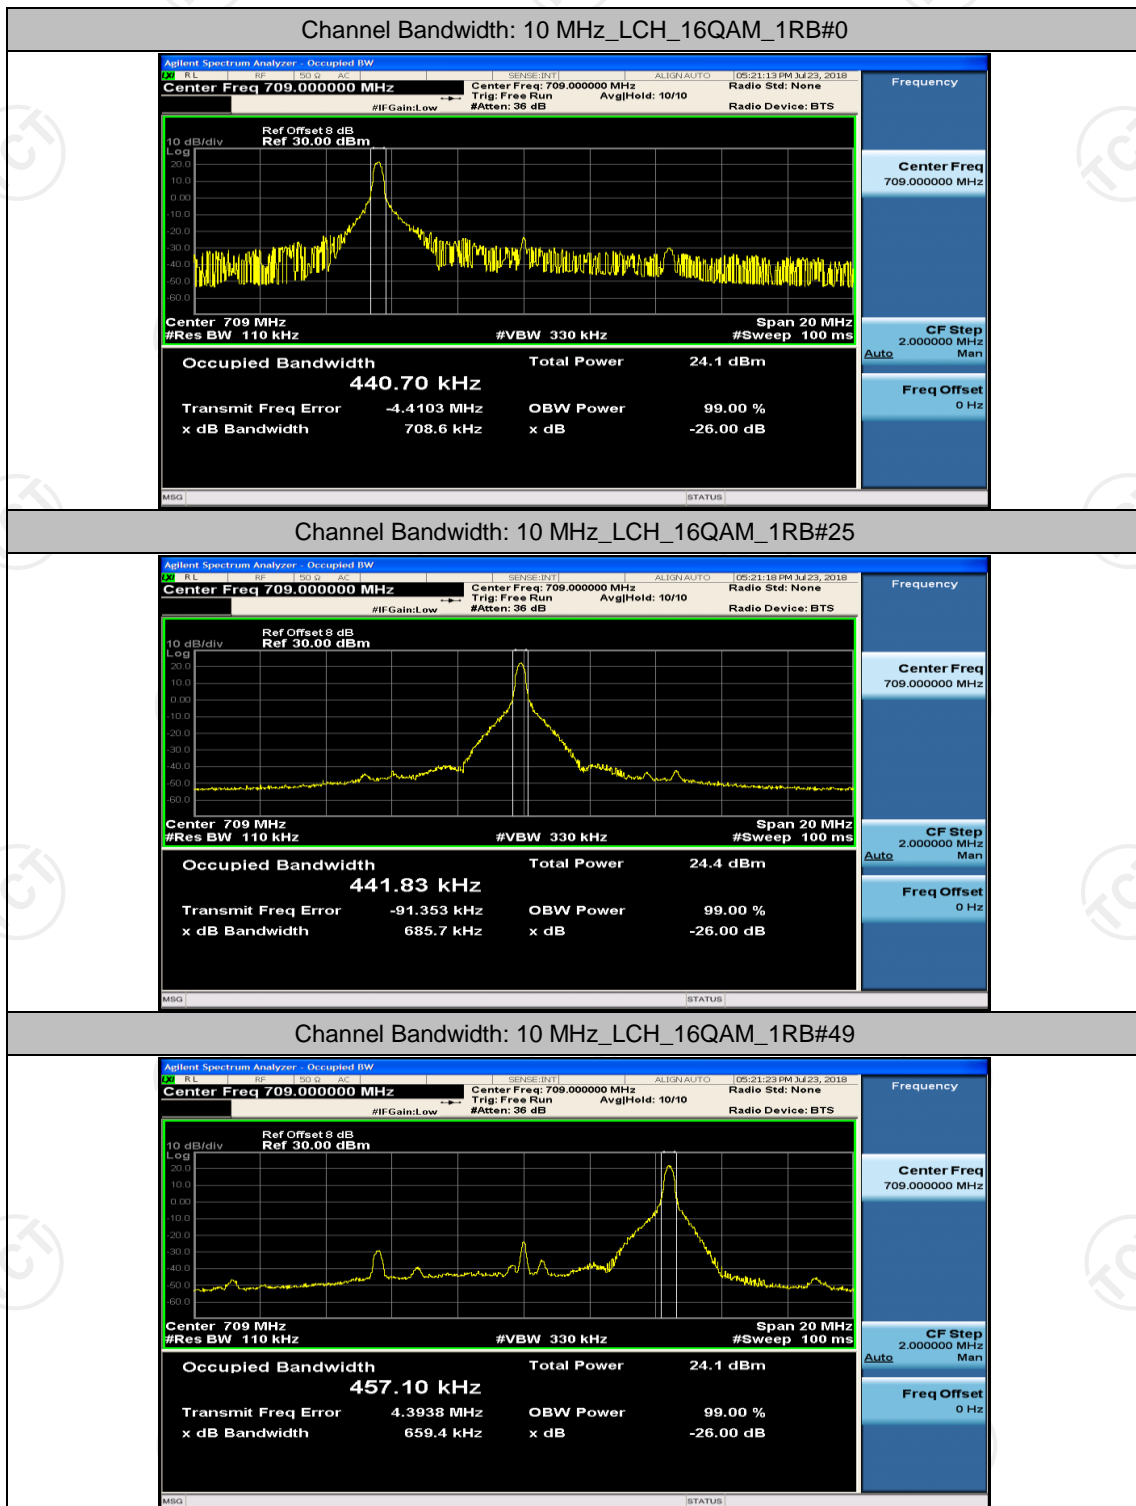

(Channel Bandwidth: 5 MHz)_HCH_16QAM_12RB#13

Channel Bandwidth: 10 MHz

Channel Bandwidth: 10 MHz_MCH_QPSK_50RB#0

Channel Bandwidth: 10 MHz_MCH_16QAM_25RB#

Channel Bandwidth: 10 MHz_MCH_16QAM_25RB#12

Channel Bandwidth: 10 MHz_MCH_16QAM_25RB#25

Channel Bandwidth: 10 MHz_MCH_16QAM_50RB#0

Channel Bandwidth: 10 MHz_HCH_16QAM_25RB#0

Channel Bandwidth: 10 MHz_HCH_16QAM_25RB#12

Channel Bandwidth: 10 MHz_HCH_16QAM_25RB#25

Appendix D: Band Edge

Test Graphs