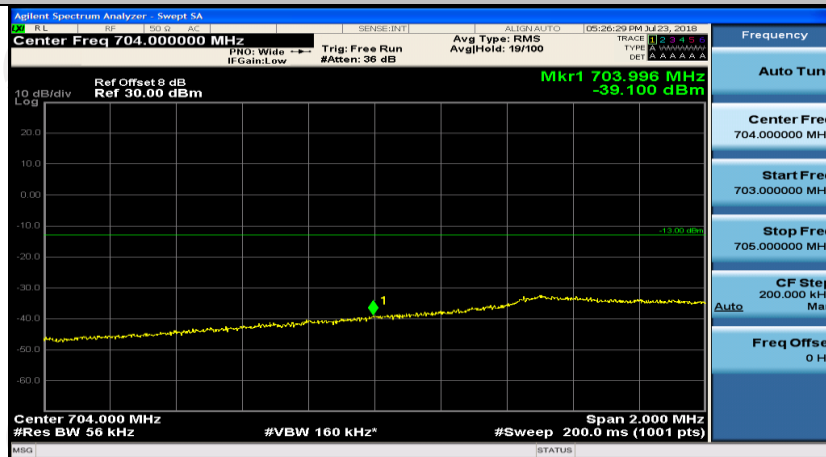

Channel Bandwidth: 5 MHz

(Channel Bandwidth: 5 MHz)_LCH_QPSK_12RB#0

(Channel Bandwidth: 5 MHz)_LCH_QPSK_12RB#6

(Channel Bandwidth: 5 MHz)_LCH_QPSK_12RB#13

(Channel Bandwidth: 5 MHz)_LCH_QPSK_25RB#0

(Channel Bandwidth: 5 MHz)_HCH_QPSK_1RB#0