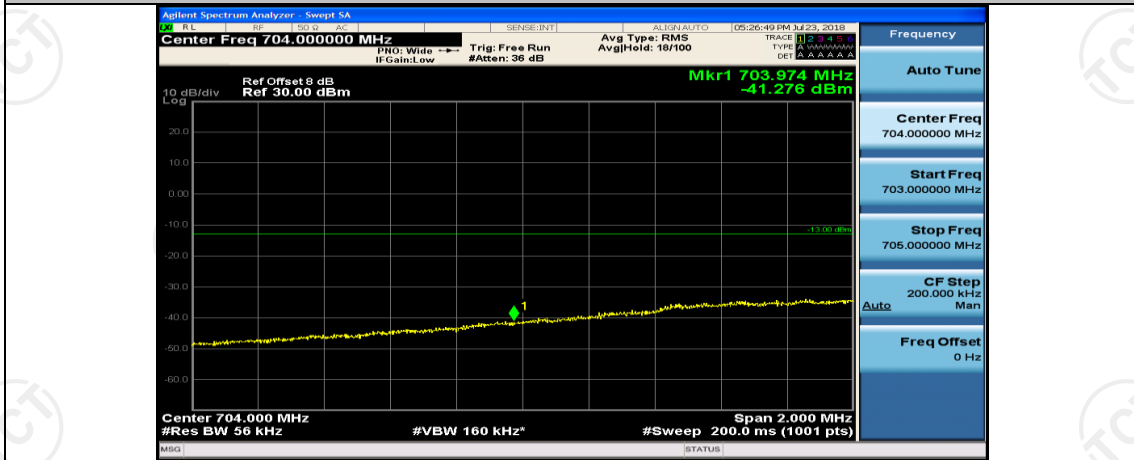

(Channel Bandwidth: 5 MHz)_LCH_16QAM_12RB#13