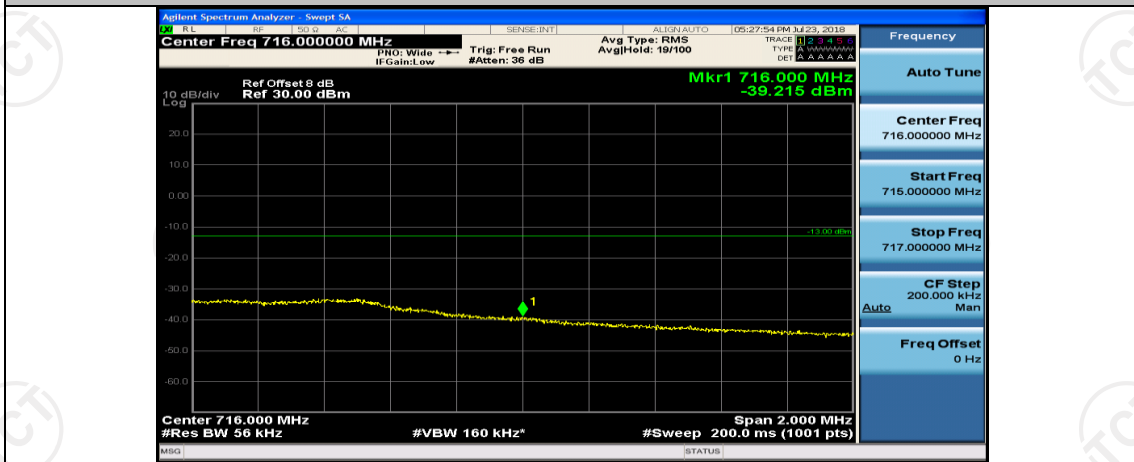

(Channel Bandwidth: 5 MHz)_HCH_QPSK_12RB#0