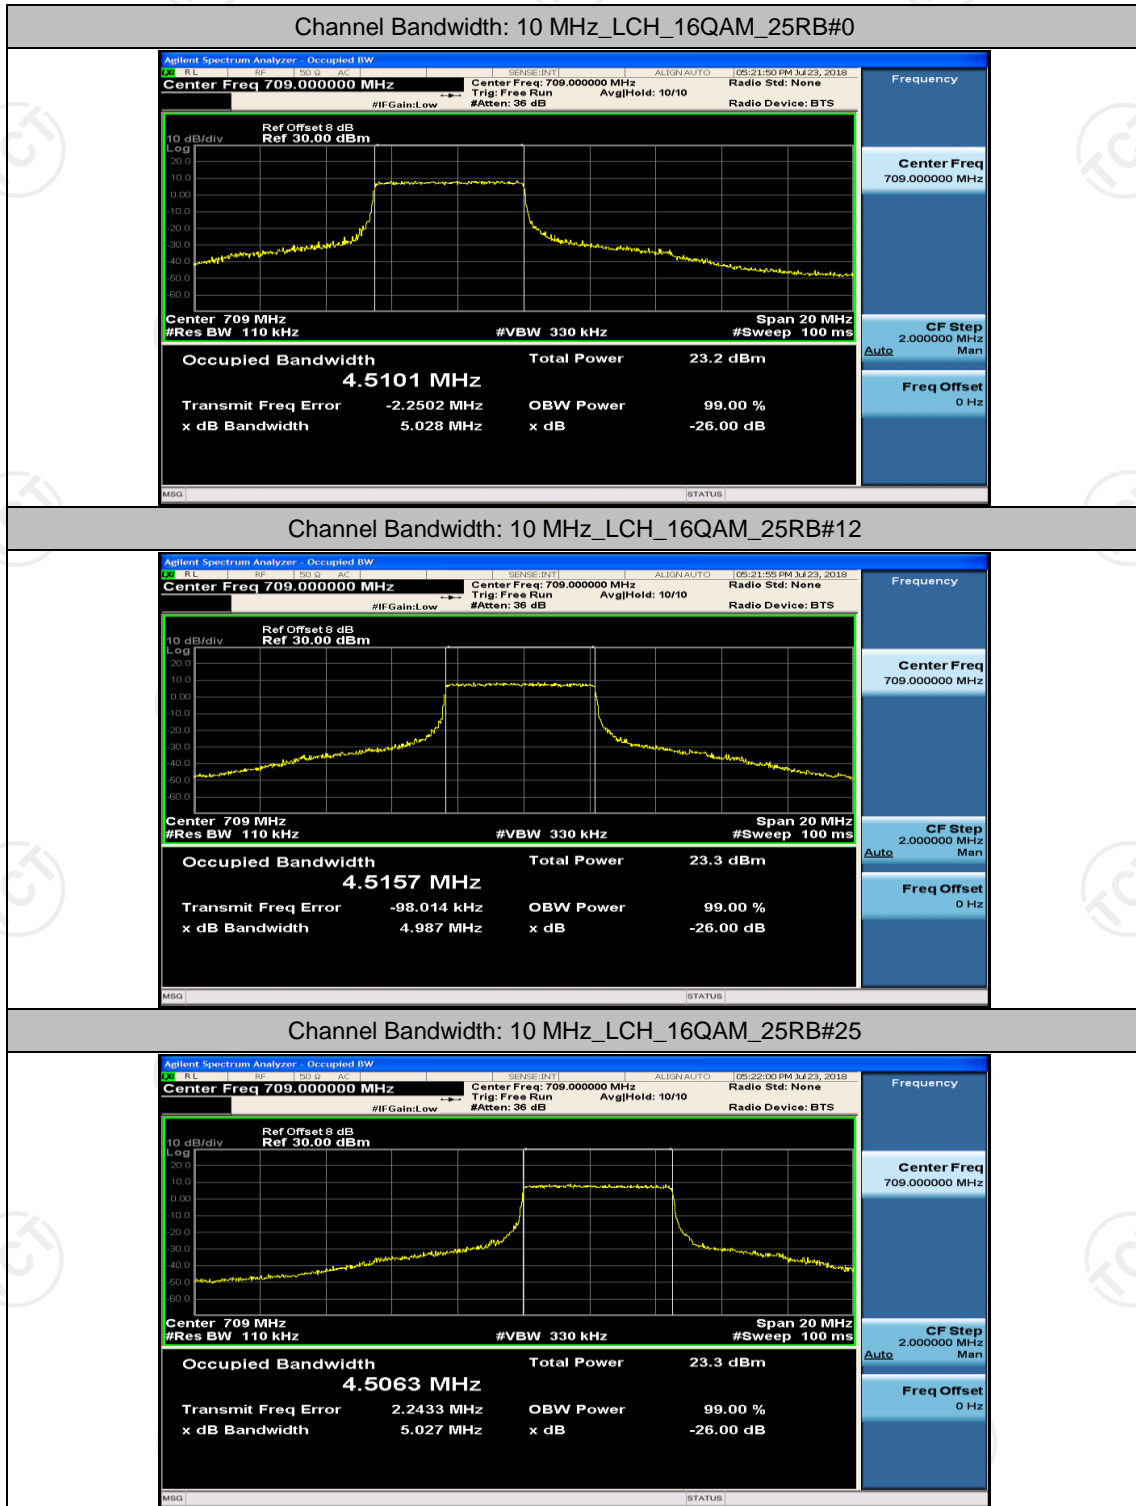

(Channel Bandwidth: 5 MHz)_HCH_16QAM_12RB#13

Channel Bandwidth: 10 MHz

Channel Bandwidth: 10 MHz_MCH_QPSK_50RB#0

Channel Bandwidth: 10 MHz_MCH_16QAM_25RB#

Channel Bandwidth: 10 MHz_MCH_16QAM_25RB#12

Channel Bandwidth: 10 MHz_MCH_16QAM_25RB#25

Channel Bandwidth: 10 MHz_MCH_16QAM_50RB#0

Channel Bandwidth: 10 MHz_HCH_16QAM_25RB#0

Channel Bandwidth: 10 MHz_HCH_16QAM_25RB#12

Channel Bandwidth: 10 MHz_HCH_16QAM_25RB#25

Appendix D: Band Edge

Test Graphs