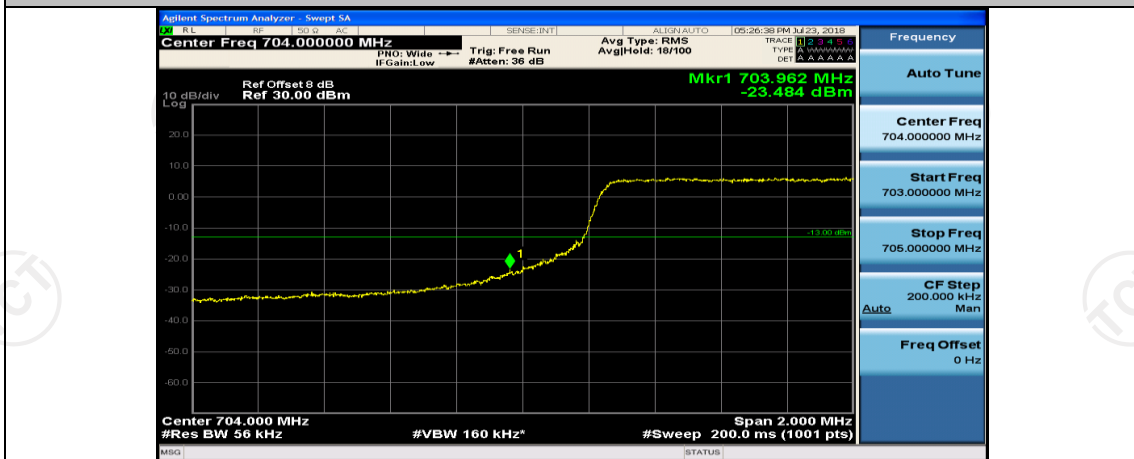

(Channel Bandwidth: 5 MHz)_HCH_QPSK_25RB#0

(Channel Bandwidth: 5 MHz)_LCH_16QAM_1RB#0

(Channel Bandwidth: 5 MHz)_LCH_16QAM_1RB#12

(Channel Bandwidth: 5 MHz)_LCH_16QAM_1RB#24

(Channel Bandwidth: 5 MHz)_LCH_16QAM_12RB#0