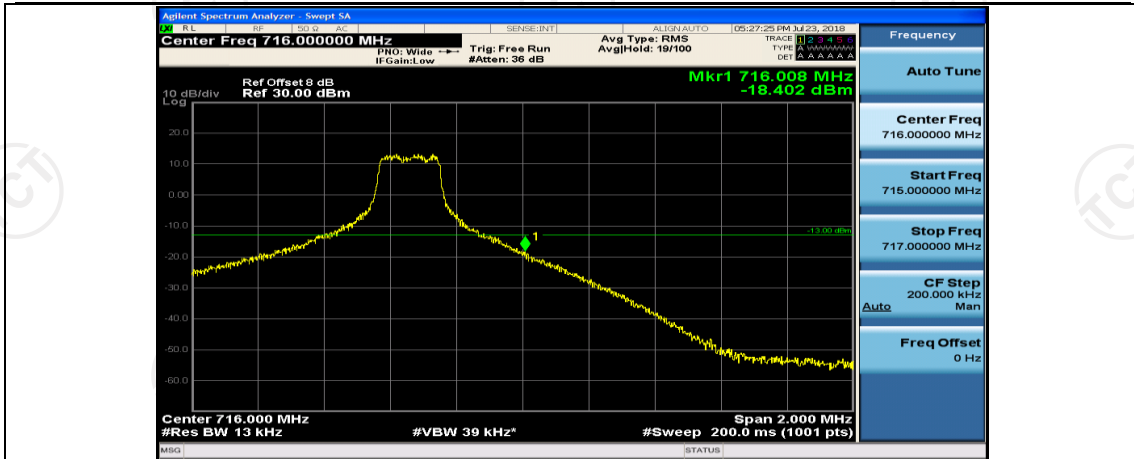

(Channel Bandwidth: 5 MHz)_HCH_QPSK_1RB#12

(Channel Bandwidth: 5 MHz)_HCH_QPSK_1RB#24