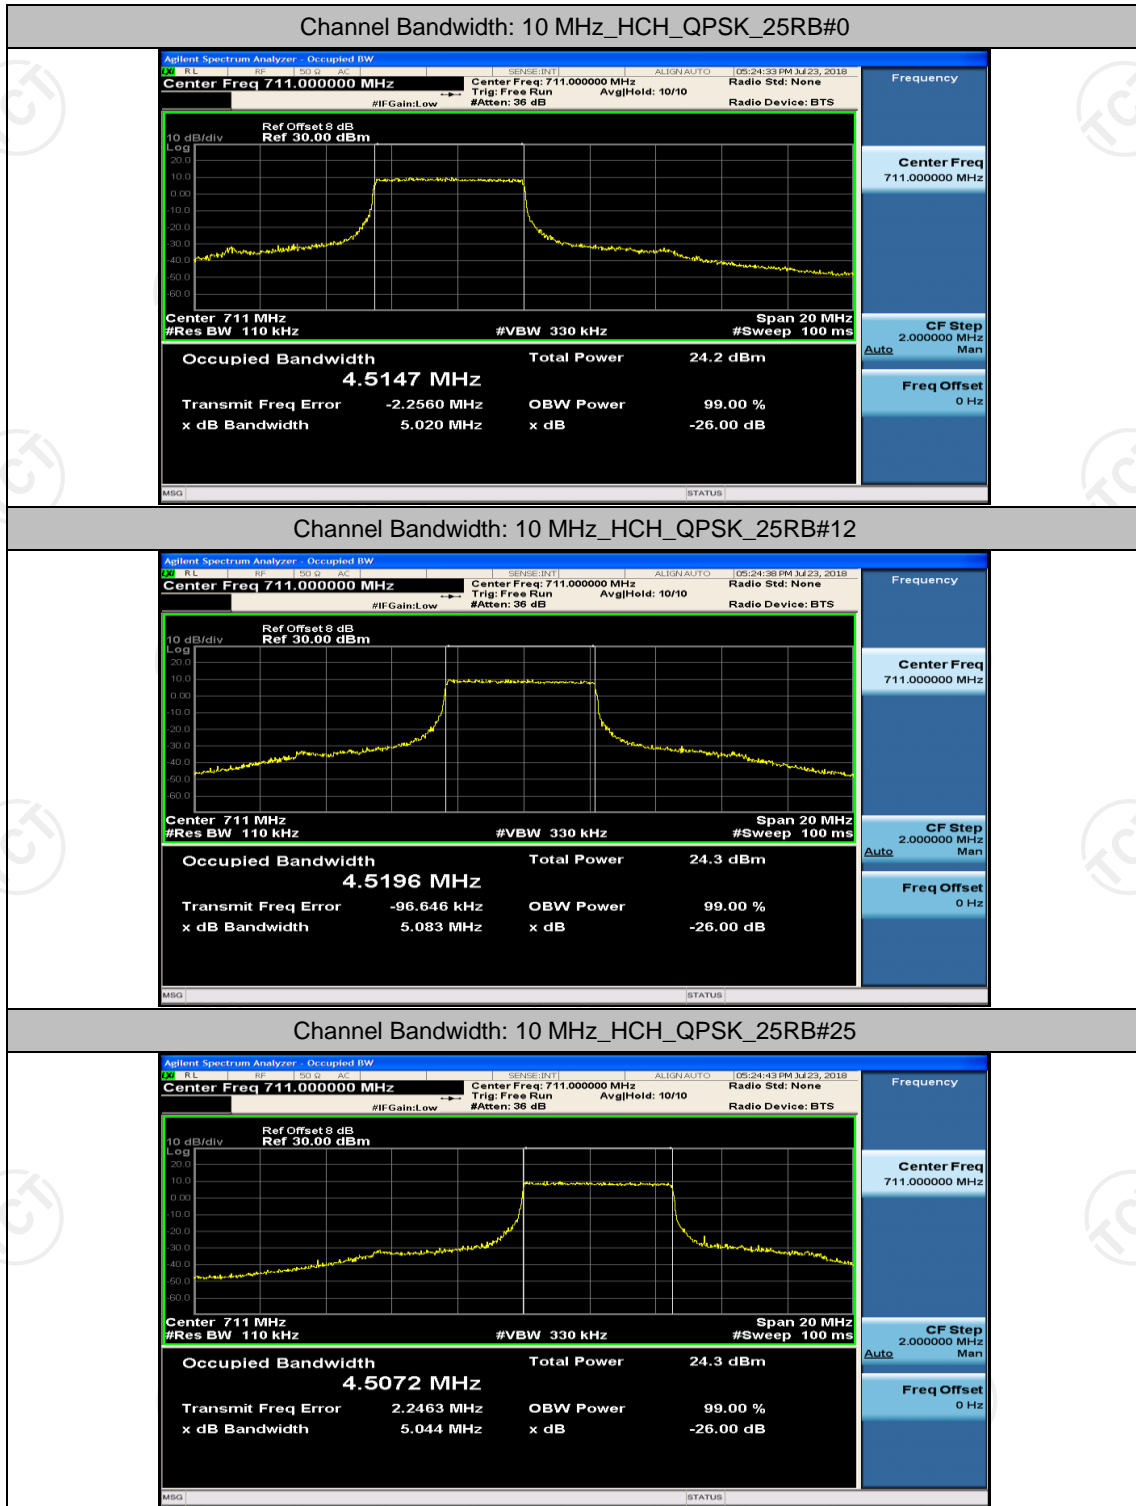

(Channel Bandwidth: 5 MHz)_HCH_16QAM_12RB#13

Channel Bandwidth: 10 MHz

Channel Bandwidth: 10 MHz_MCH_QPSK_50RB#0

Channel Bandwidth: 10 MHz_MCH_16QAM_25RB#

Channel Bandwidth: 10 MHz_MCH_16QAM_25RB#12

Channel Bandwidth: 10 MHz_MCH_16QAM_25RB#25

Channel Bandwidth: 10 MHz_MCH_16QAM_50RB#0

Channel Bandwidth: 10 MHz_HCH_16QAM_25RB#0

Channel Bandwidth: 10 MHz_HCH_16QAM_25RB#12

Channel Bandwidth: 10 MHz_HCH_16QAM_25RB#25

Appendix D: Band Edge

Test Graphs