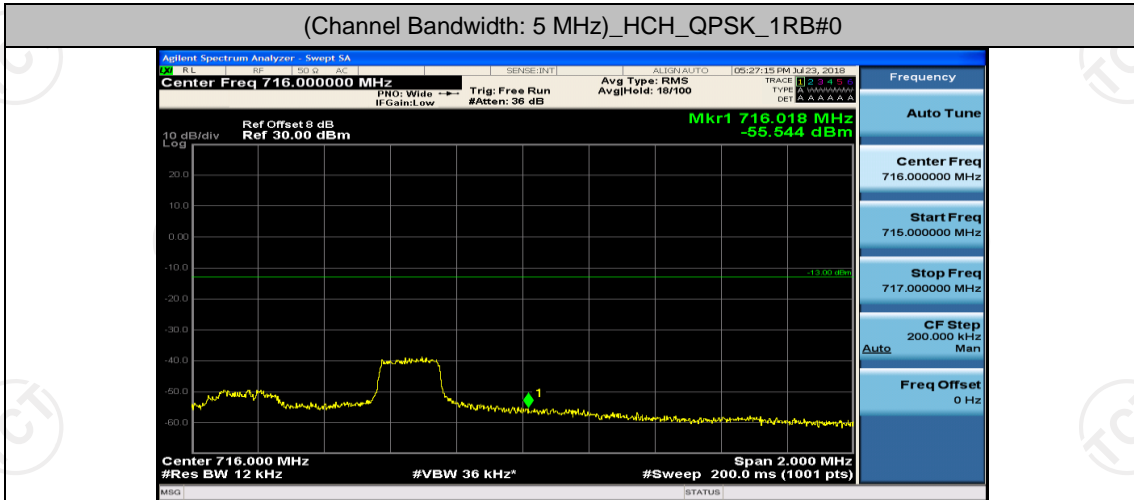

Channel Bandwidth: 5 MHz

(Channel Bandwidth: 5 MHz)_LCH_QPSK_12RB#0

(Channel Bandwidth: 5 MHz)_LCH_QPSK_12RB#6

(Channel Bandwidth: 5 MHz)_LCH_QPSK_12RB#13

(Channel Bandwidth: 5 MHz)_LCH_QPSK_25RB#0

(Channel Bandwidth: 5 MHz)_HCH_QPSK_1RB#0