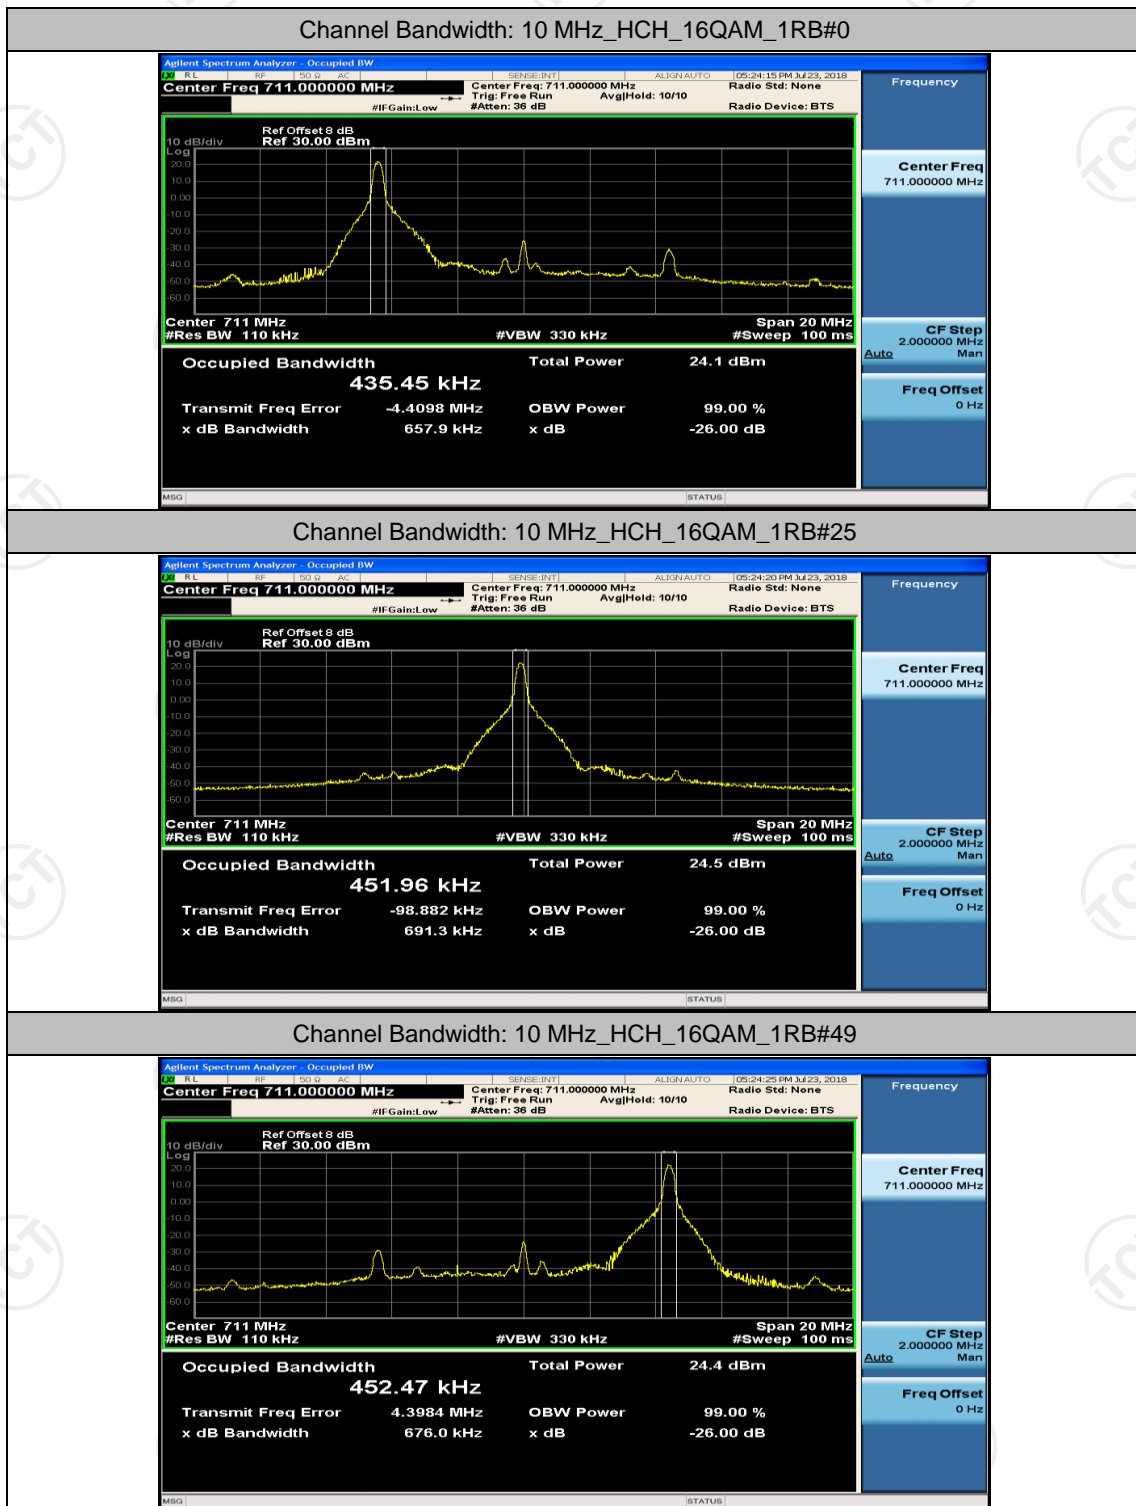

(Channel Bandwidth: 5 MHz)_HCH_16QAM_12RB#13

Channel Bandwidth: 10 MHz

Channel Bandwidth: 10 MHz_MCH_QPSK_50RB#0

Channel Bandwidth: 10 MHz_MCH_16QAM_25RB#

Channel Bandwidth: 10 MHz_MCH_16QAM_25RB#12

Channel Bandwidth: 10 MHz_MCH_16QAM_25RB#25

Channel Bandwidth: 10 MHz_MCH_16QAM_50RB#0

Channel Bandwidth: 10 MHz_HCH_16QAM_25RB#0

Channel Bandwidth: 10 MHz_HCH_16QAM_25RB#12

Channel Bandwidth: 10 MHz_HCH_16QAM_25RB#25

Appendix D: Band Edge

Test Graphs