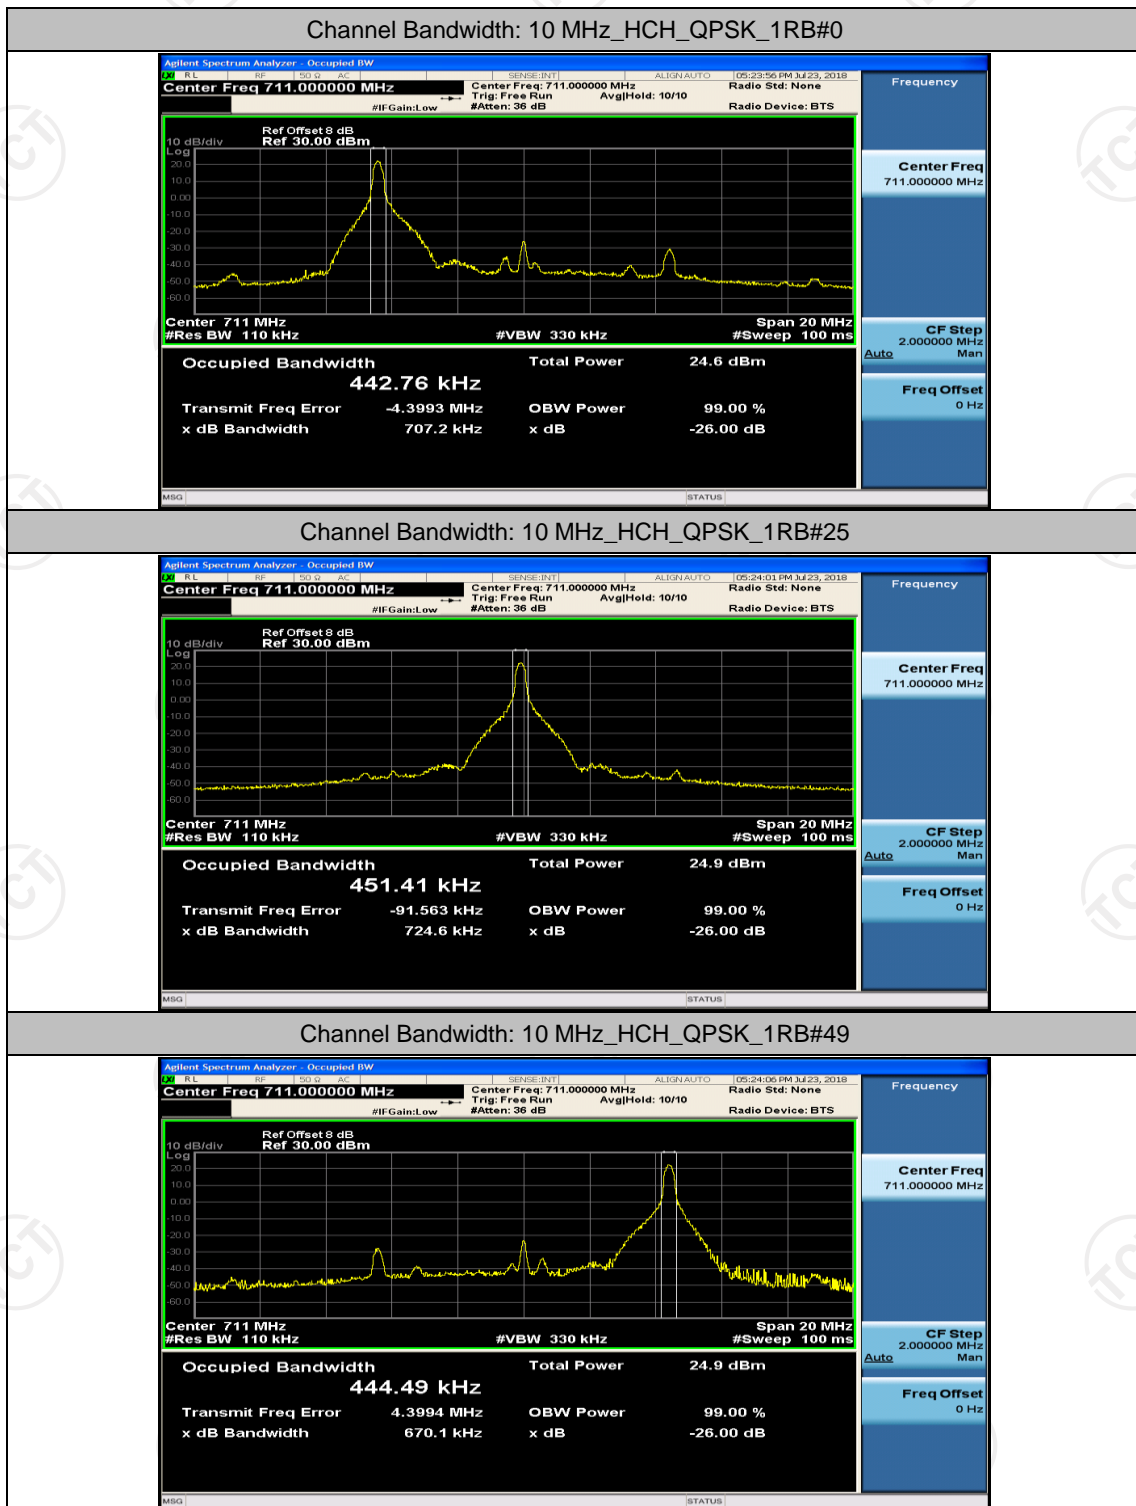

(Channel Bandwidth: 5 MHz)_HCH_16QAM_12RB#13

Channel Bandwidth: 10 MHz

Channel Bandwidth: 10 MHz_MCH_QPSK_50RB#0

Channel Bandwidth: 10 MHz_MCH_16QAM_25RB#

Channel Bandwidth: 10 MHz_MCH_16QAM_25RB#12

Channel Bandwidth: 10 MHz_MCH_16QAM_25RB#25

Channel Bandwidth: 10 MHz_MCH_16QAM_50RB#0

Channel Bandwidth: 10 MHz_HCH_16QAM_25RB#0

Channel Bandwidth: 10 MHz_HCH_16QAM_25RB#12

Channel Bandwidth: 10 MHz_HCH_16QAM_25RB#25

Appendix D: Band Edge

Test Graphs