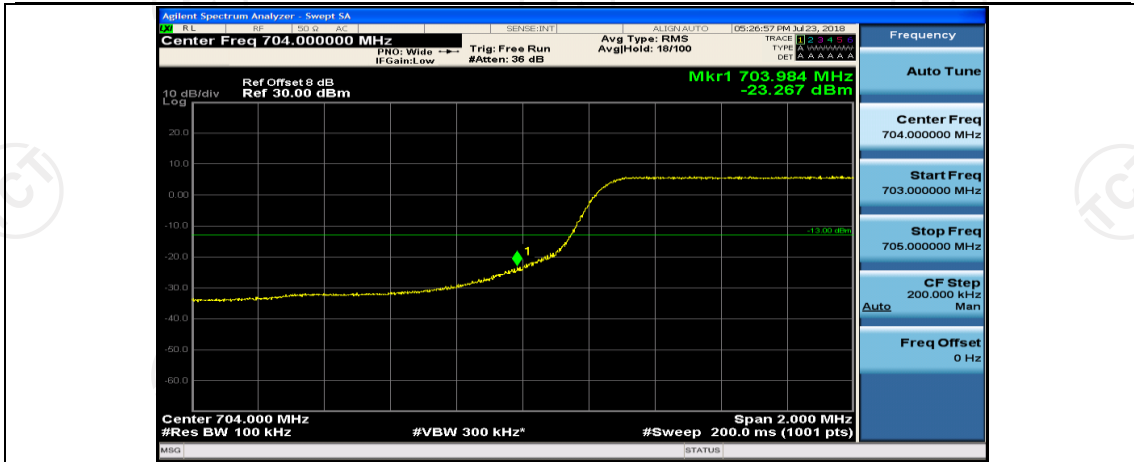

Channel Bandwidth: 5 MHz

(Channel Bandwidth: 5 MHz)_LCH_QPSK_12RB#0

(Channel Bandwidth: 5 MHz)_LCH_QPSK_12RB#6

(Channel Bandwidth: 5 MHz)_LCH_QPSK_12RB#13

(Channel Bandwidth: 5 MHz)_LCH_QPSK_25RB#0

(Channel Bandwidth: 5 MHz)_HCH_QPSK_1RB#0