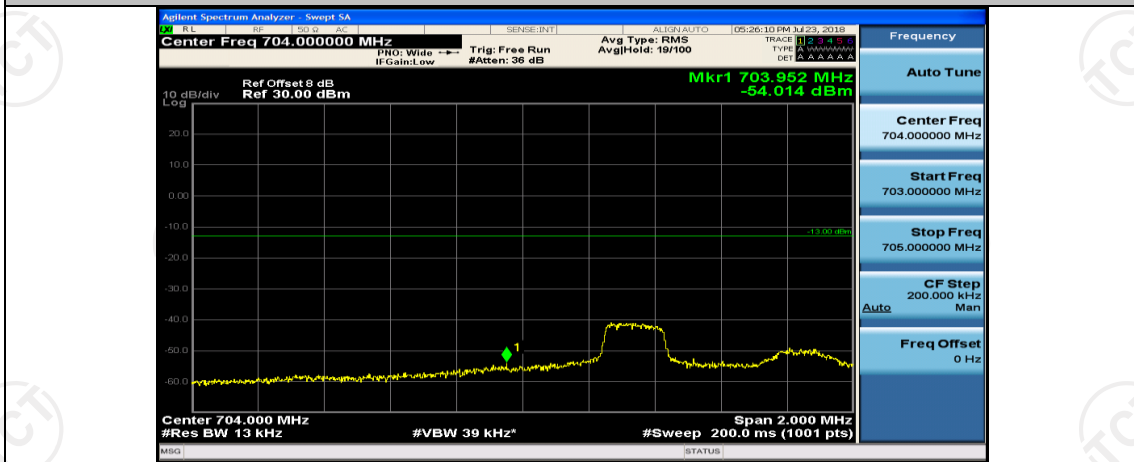

(Channel Bandwidth: 5 MHz)_HCH_QPSK_25RB#0

(Channel Bandwidth: 5 MHz)_LCH_16QAM_1RB#0

(Channel Bandwidth: 5 MHz)_LCH_16QAM_1RB#12

(Channel Bandwidth: 5 MHz)_LCH_16QAM_1RB#24

(Channel Bandwidth: 5 MHz)_LCH_16QAM_12RB#0