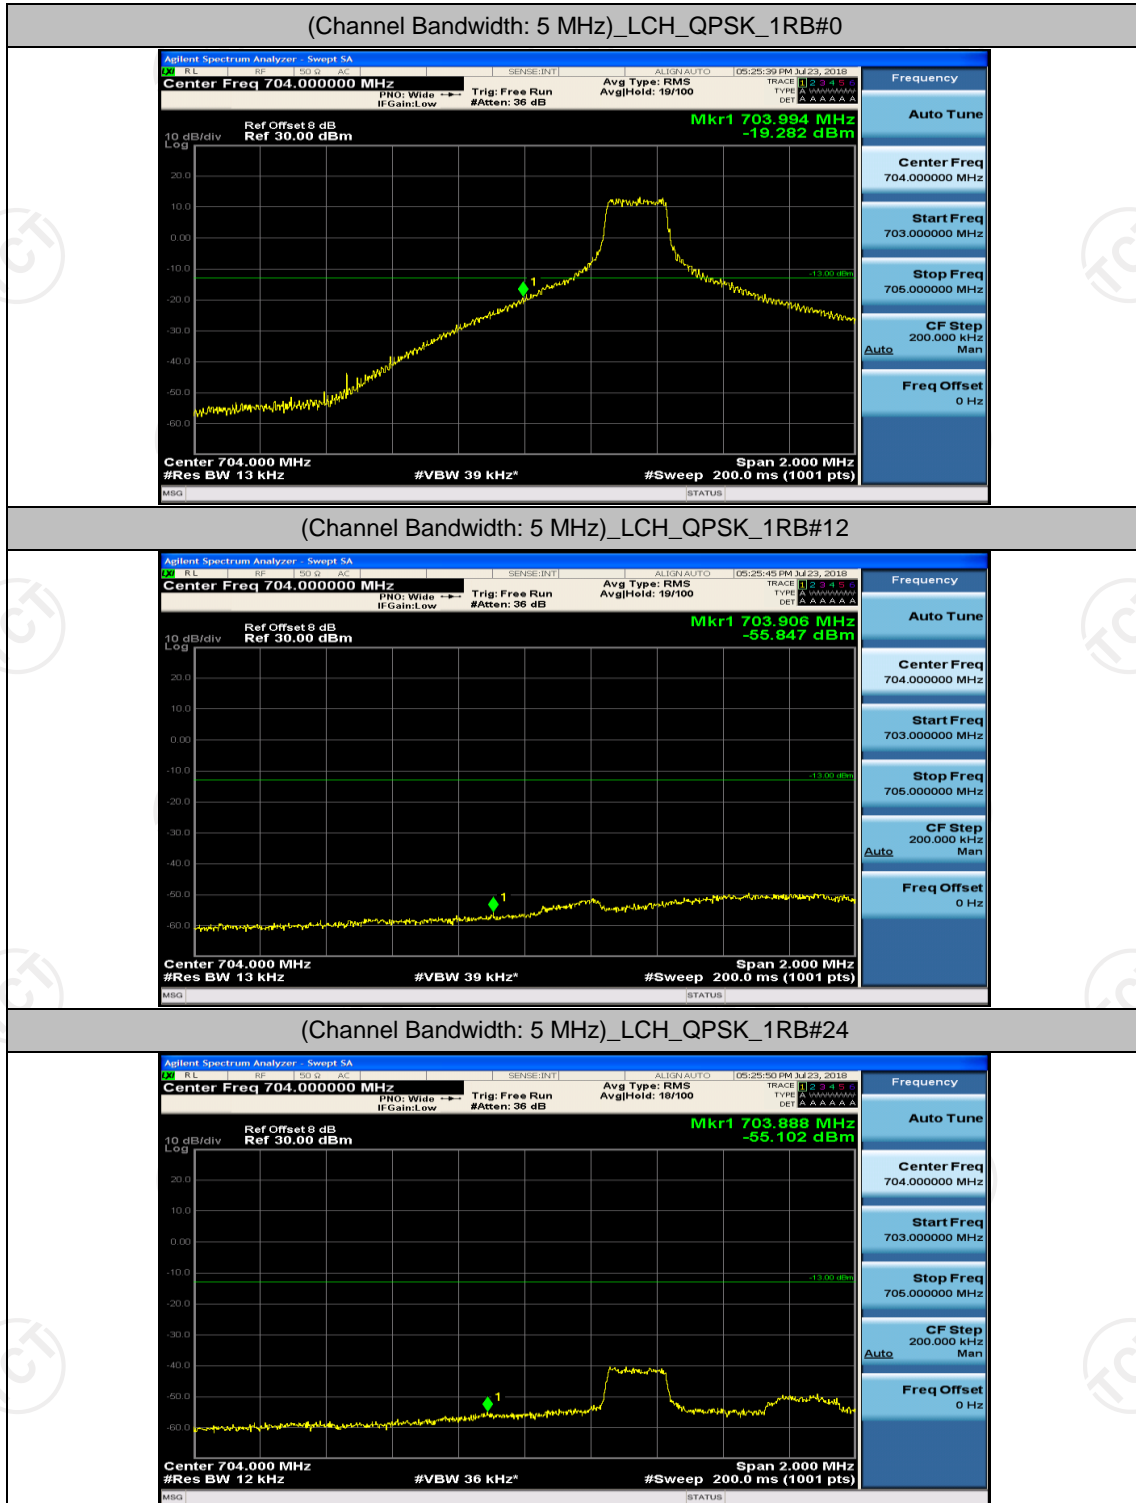

(Channel Bandwidth: 5 MHz)_HCH_16QAM_12RB#13

Channel Bandwidth: 10 MHz

Channel Bandwidth: 10 MHz_MCH_QPSK_50RB#0

Channel Bandwidth: 10 MHz_MCH_16QAM_25RB#

Channel Bandwidth: 10 MHz_MCH_16QAM_25RB#12

Channel Bandwidth: 10 MHz_MCH_16QAM_25RB#25

Channel Bandwidth: 10 MHz_MCH_16QAM_50RB#0

Channel Bandwidth: 10 MHz_HCH_16QAM_25RB#0

Channel Bandwidth: 10 MHz_HCH_16QAM_25RB#12

Channel Bandwidth: 10 MHz_HCH_16QAM_25RB#25

Appendix D: Band Edge

Test Graphs

Channel Bandwidth: 5 MHz

(Channel Bandwidth: 5 MHz)_LCH_QPSK_12RB#0

(Channel Bandwidth: 5 MHz)_LCH_QPSK_12RB#6

(Channel Bandwidth: 5 MHz)_LCH_QPSK_12RB#13

(Channel Bandwidth: 5 MHz)_LCH_QPSK_25RB#0

(Channel Bandwidth: 5 MHz)_HCH_QPSK_1RB#0