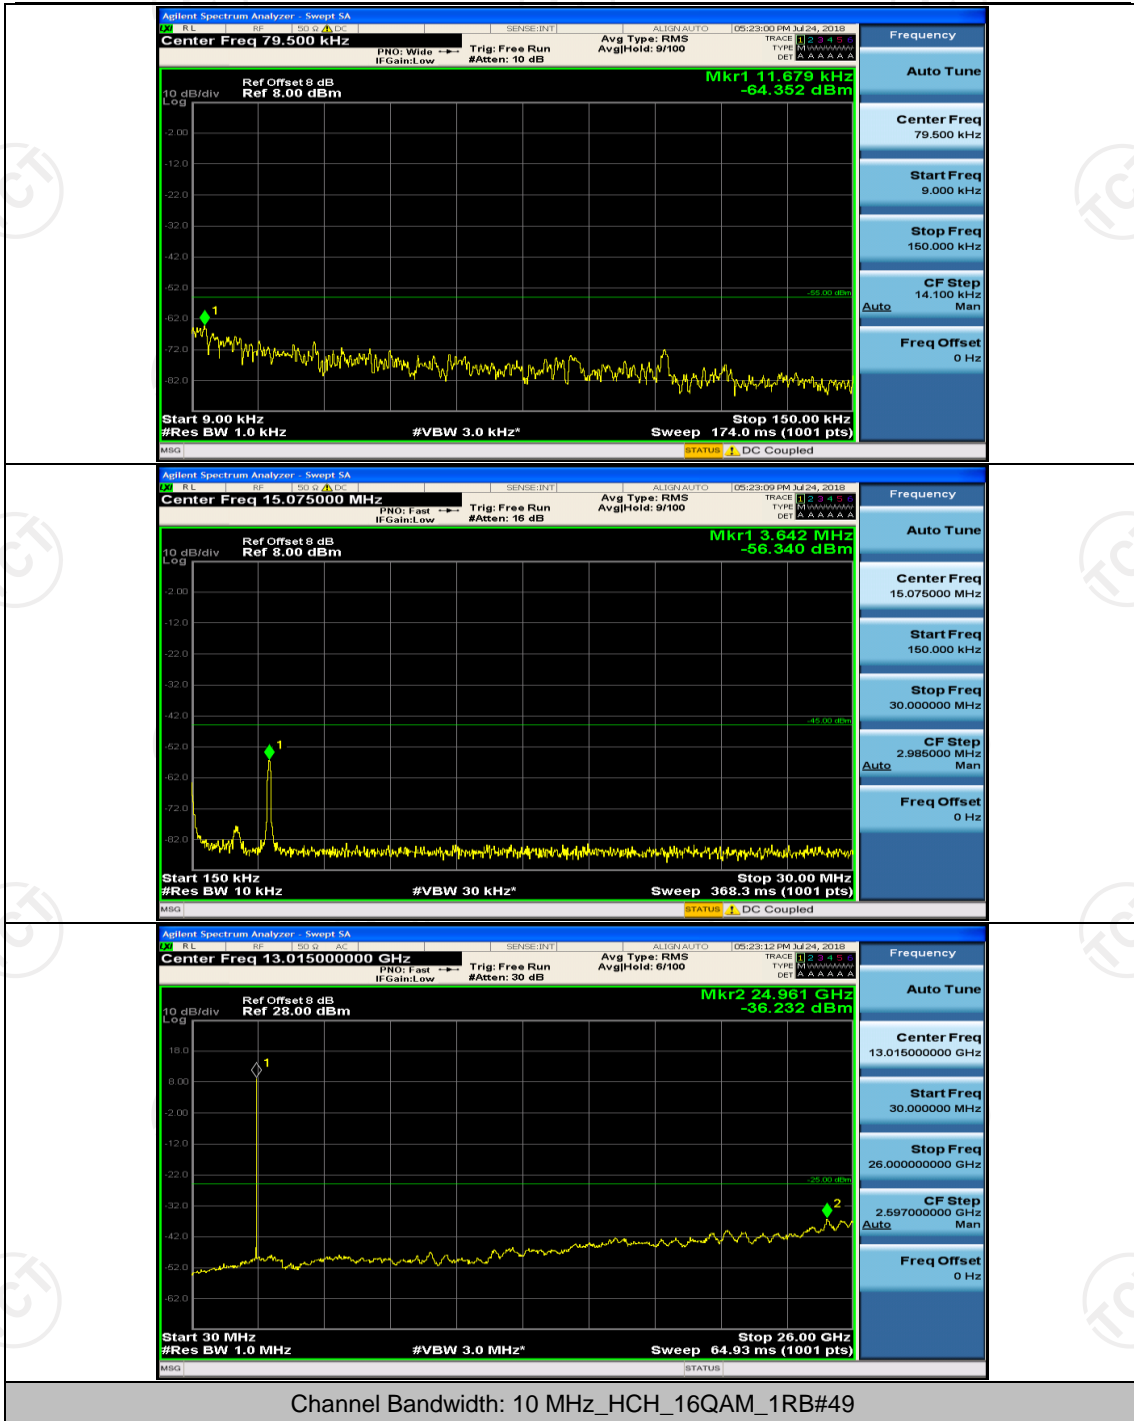

(Channel Bandwidth: 5 MHz)_MCH_16QAM_1RB#0

(Channel Bandwidth: 5 MHz)_MCH_16QAM_1RB#12

Channel Bandwidth: 10 MHz

Channel Bandwidth: 15 MHz