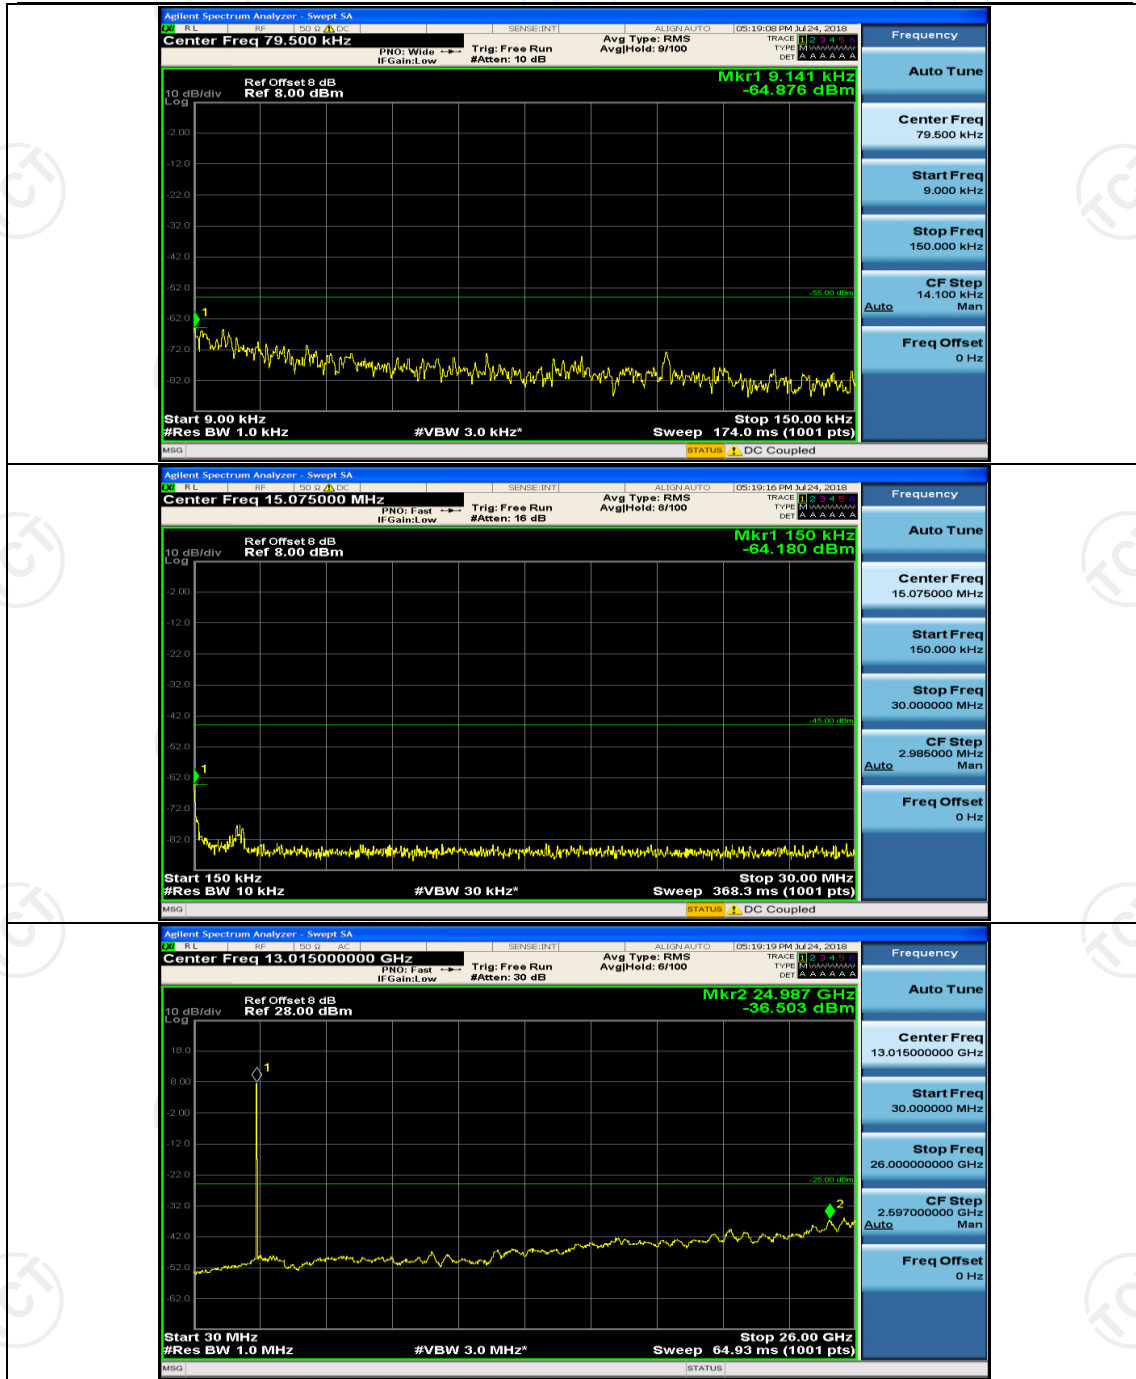

(Channel Bandwidth: 5 MHz)_MCH_16QAM_1RB#0

(Channel Bandwidth: 5 MHz)_MCH_16QAM_1RB#12

Channel Bandwidth: 10 MHz

Channel Bandwidth: 15 MHz