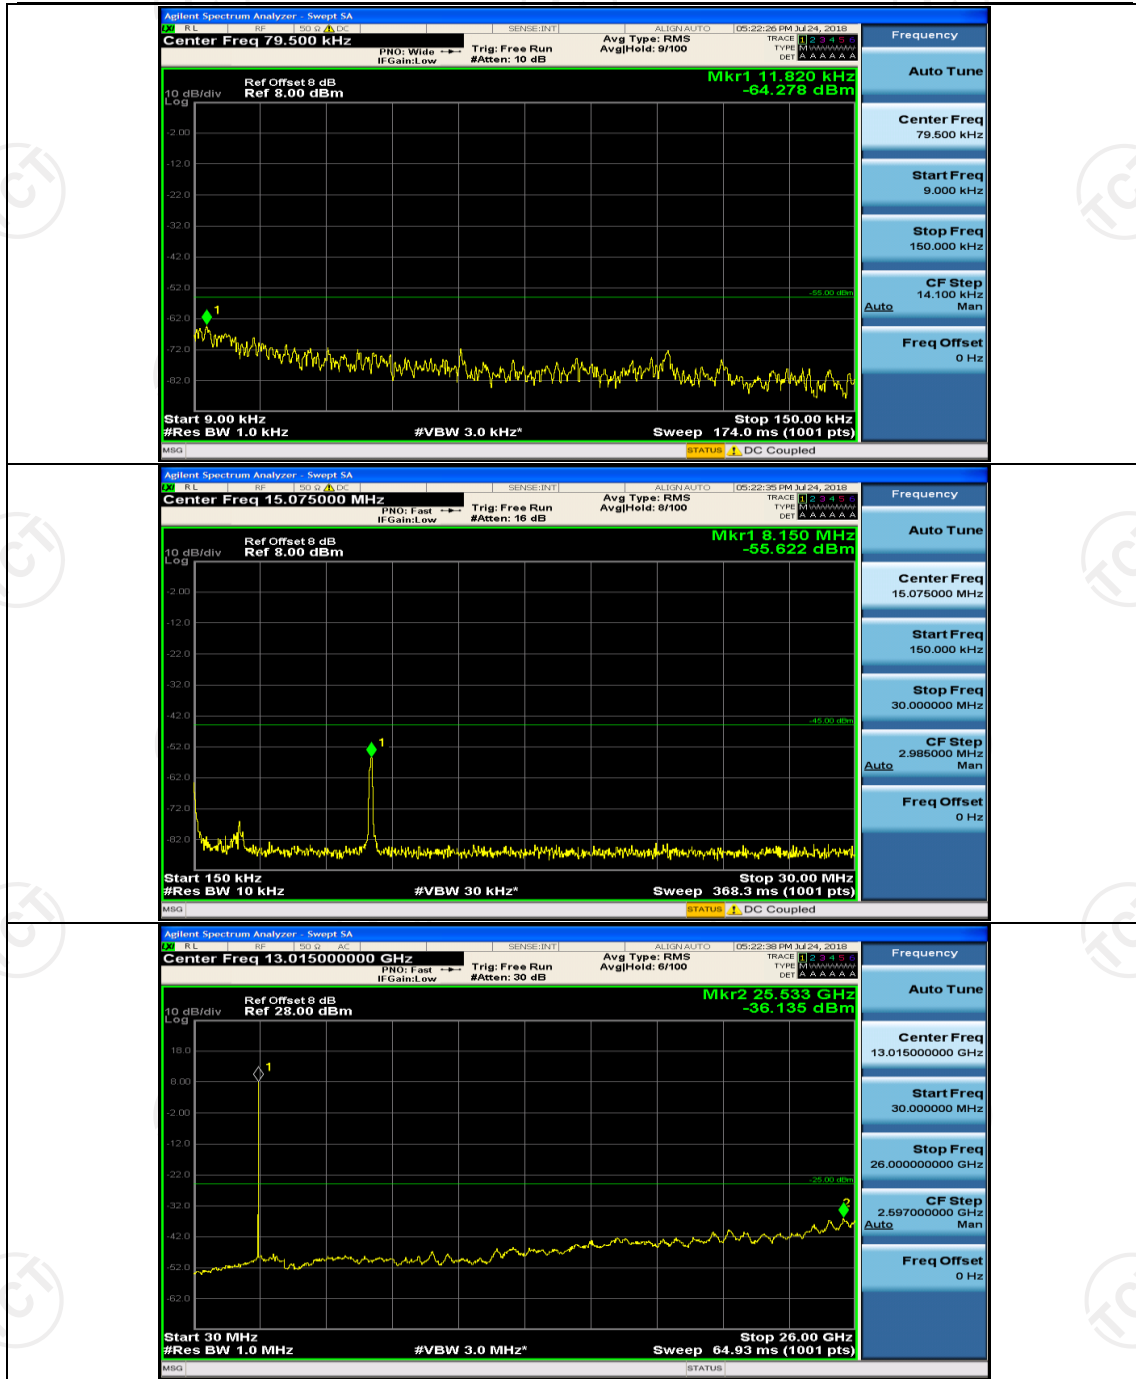

(Channel Bandwidth: 5 MHz)_MCH_16QAM_1RB#0

(Channel Bandwidth: 5 MHz)_MCH_16QAM_1RB#12

Channel Bandwidth: 10 MHz

Channel Bandwidth: 15 MHz