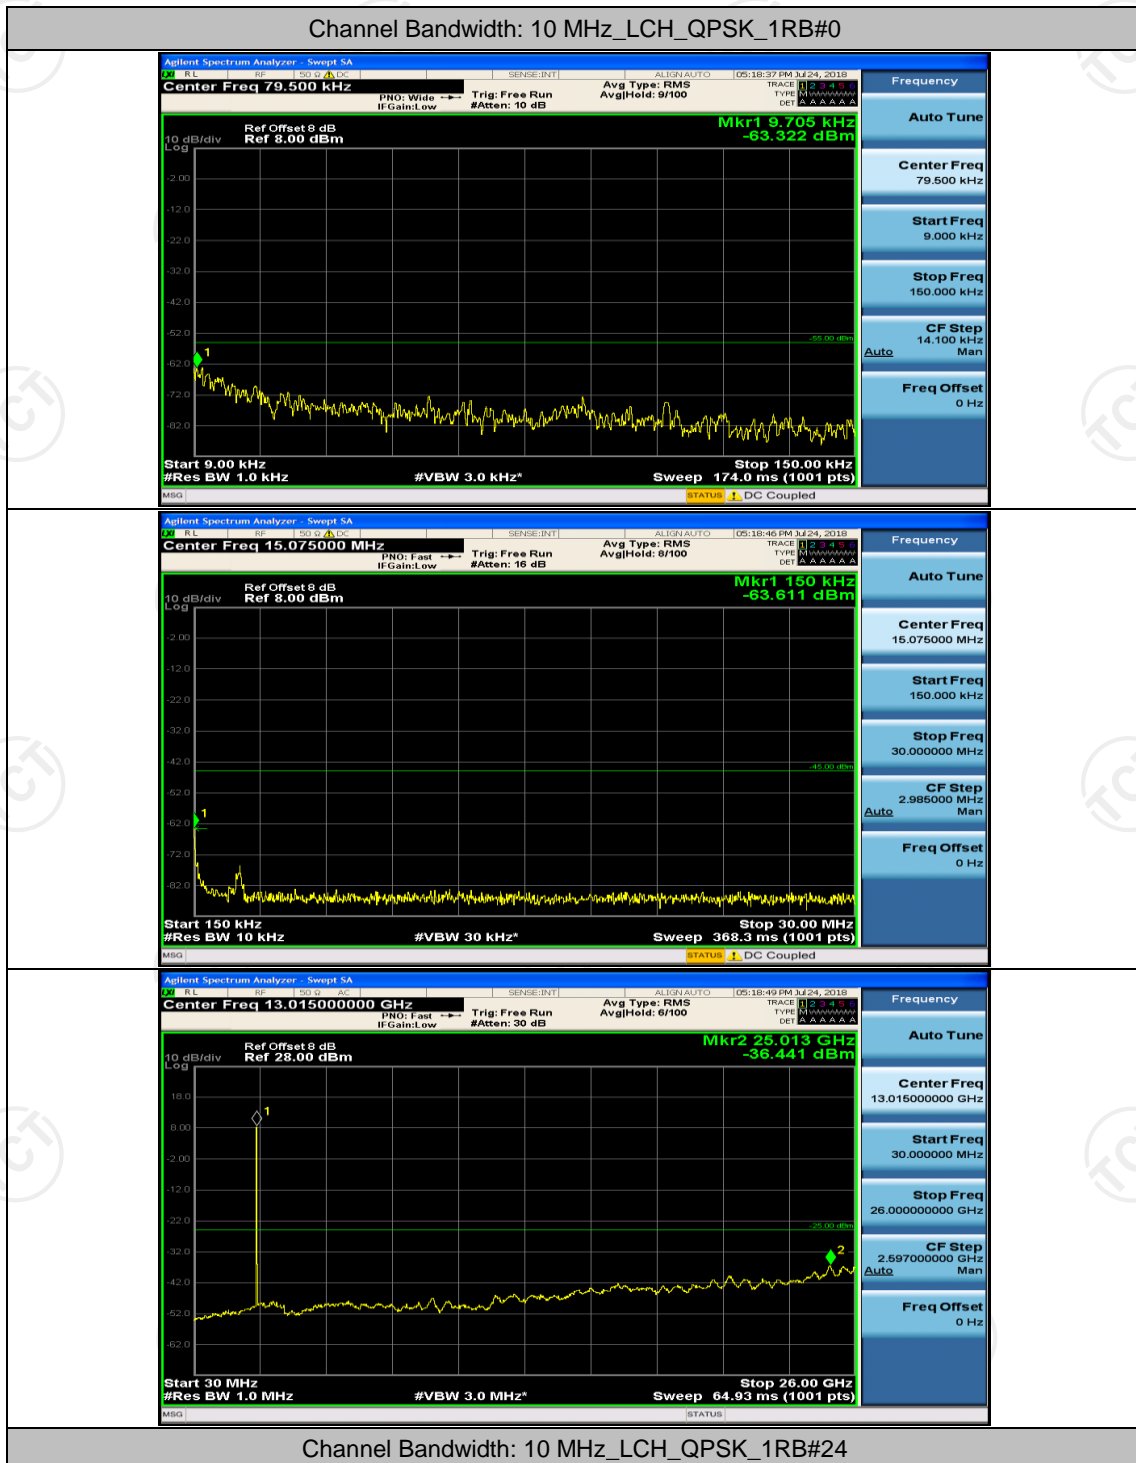

(Channel Bandwidth: 5 MHz)_MCH_16QAM_1RB#0

(Channel Bandwidth: 5 MHz)_MCH_16QAM_1RB#12

Channel Bandwidth: 10 MHz

Channel Bandwidth: 15 MHz