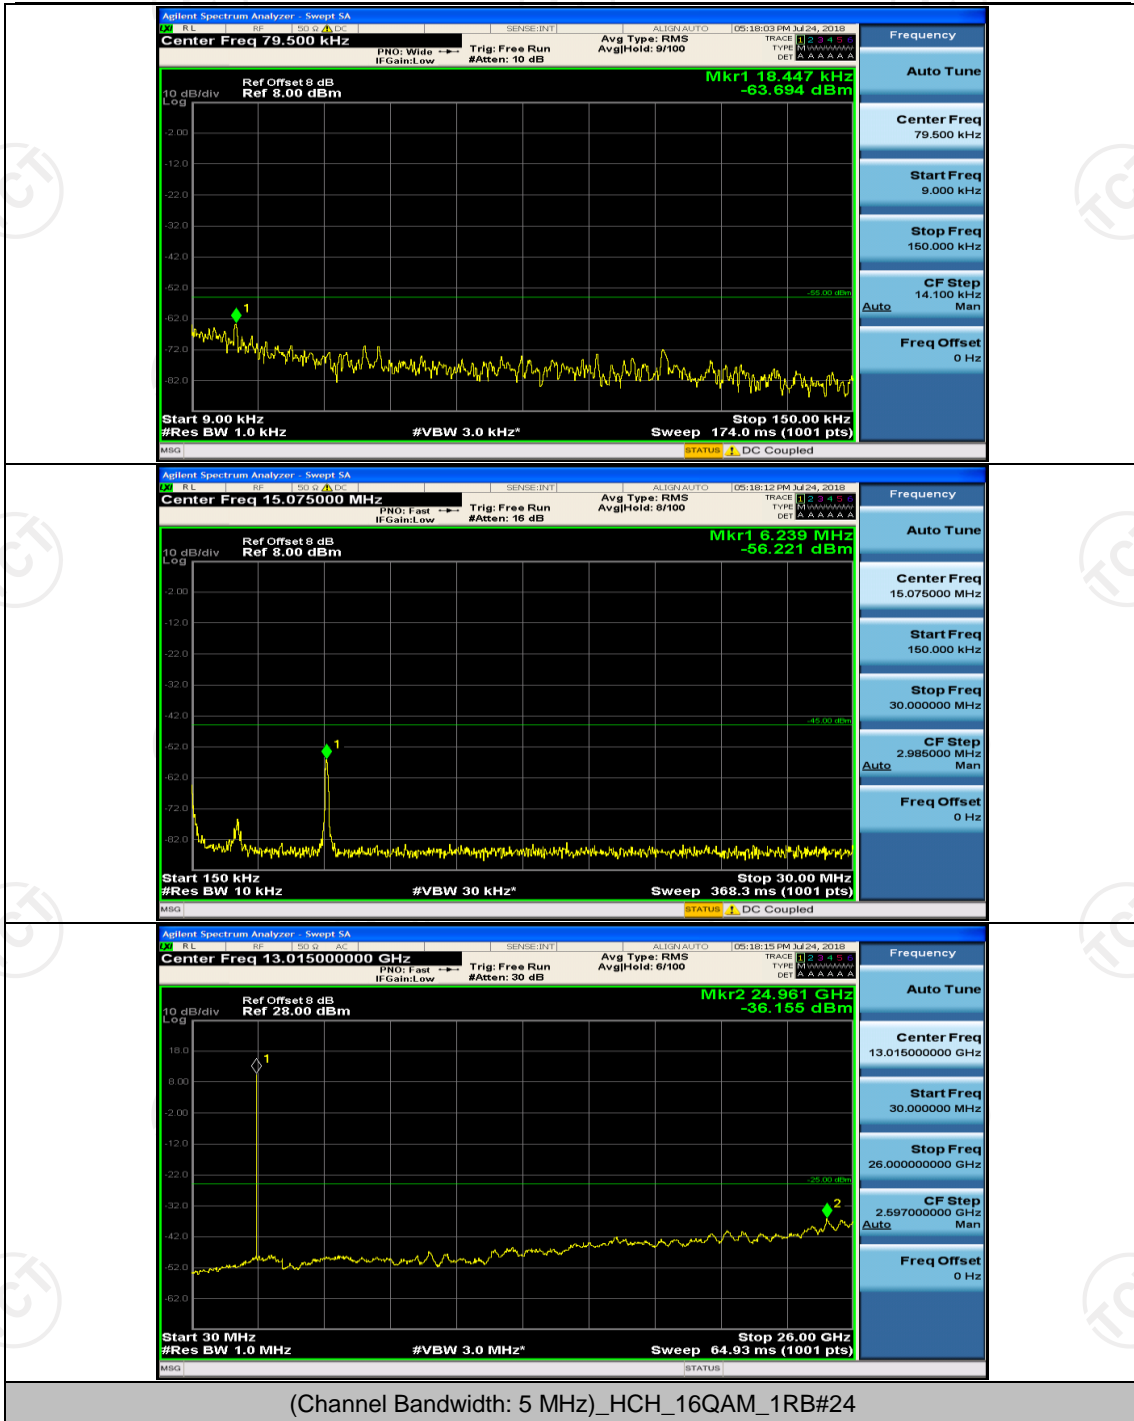

(Channel Bandwidth: 5 MHz)_MCH_16QAM_1RB#0

(Channel Bandwidth: 5 MHz)_MCH_16QAM_1RB#12

Channel Bandwidth: 10 MHz

Channel Bandwidth: 15 MHz