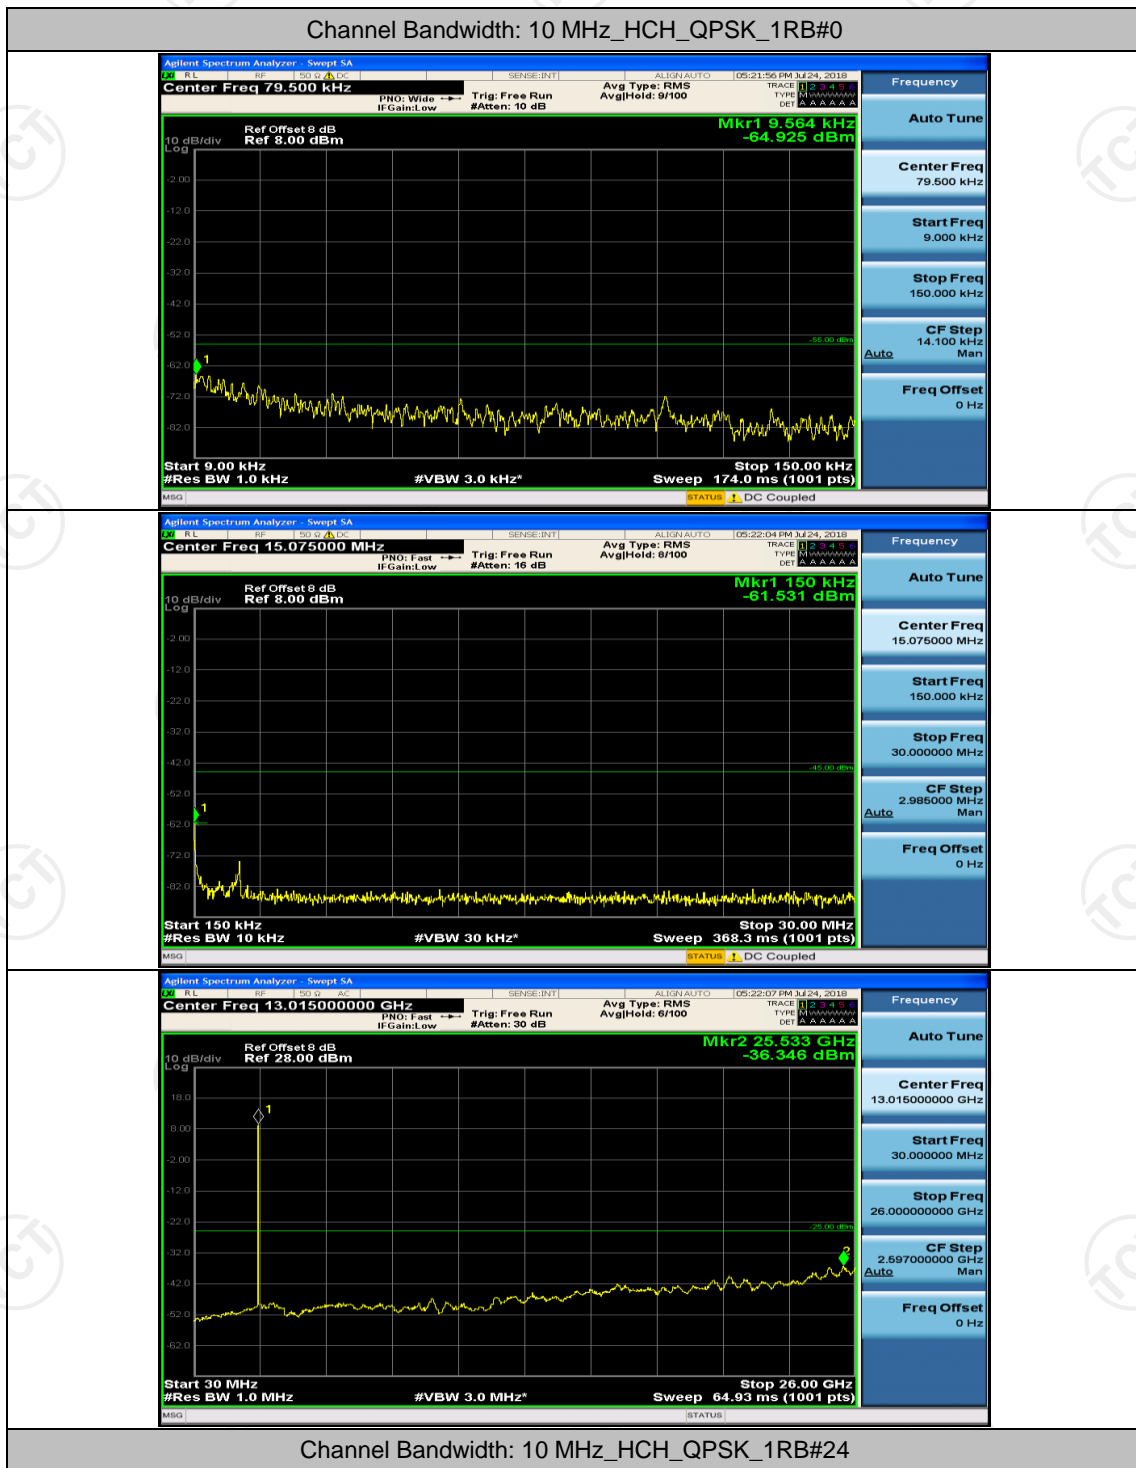

(Channel Bandwidth: 5 MHz)_MCH_16QAM_1RB#0

(Channel Bandwidth: 5 MHz)_MCH_16QAM_1RB#12

Channel Bandwidth: 10 MHz

Channel Bandwidth: 15 MHz