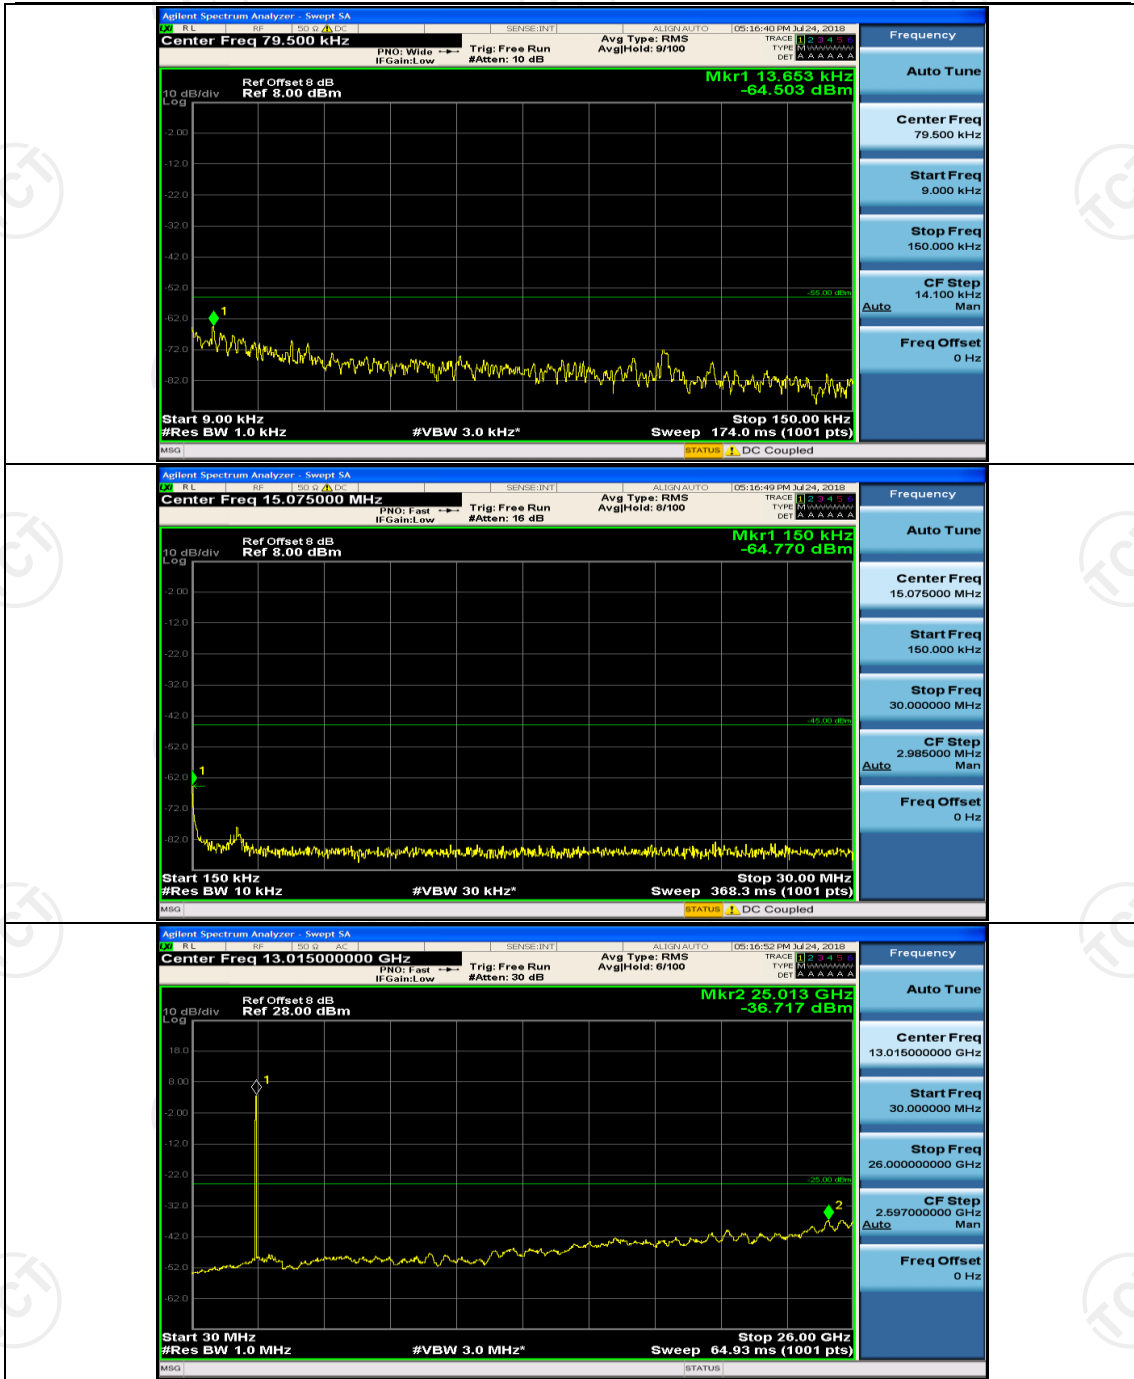

(Channel Bandwidth: 5 MHz)_MCH_16QAM_1RB#0

(Channel Bandwidth: 5 MHz)_MCH_16QAM_1RB#12

Channel Bandwidth: 10 MHz

Channel Bandwidth: 15 MHz