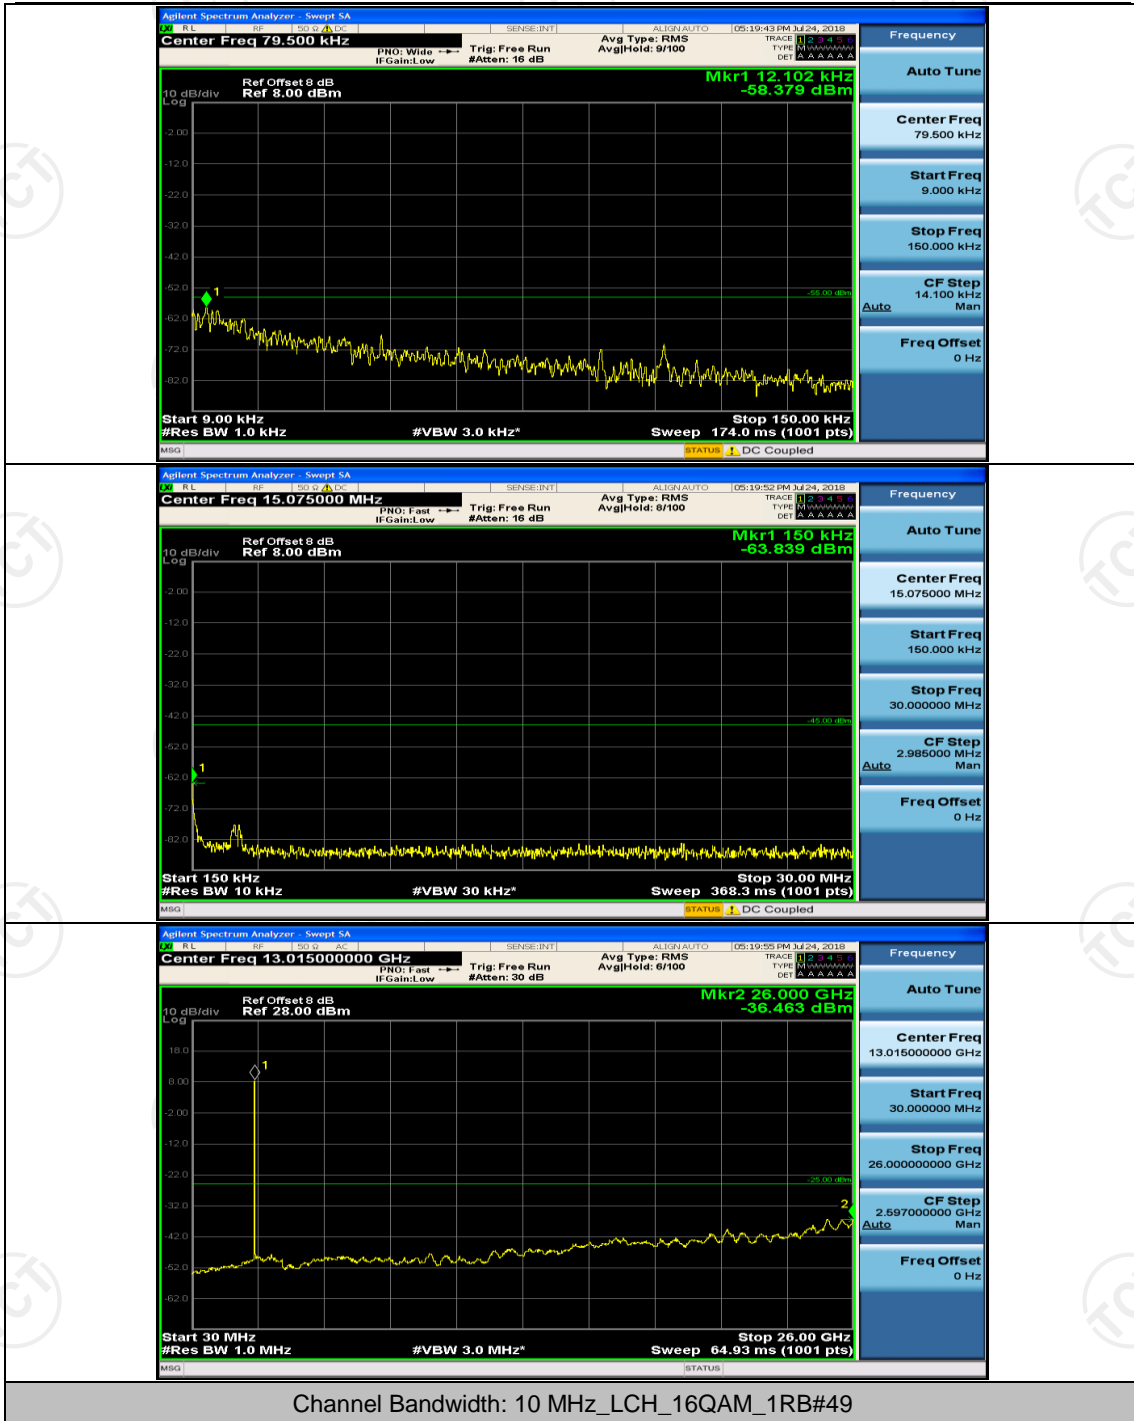

(Channel Bandwidth: 5 MHz)_MCH_16QAM_1RB#0

(Channel Bandwidth: 5 MHz)_MCH_16QAM_1RB#12

Channel Bandwidth: 10 MHz

Channel Bandwidth: 15 MHz