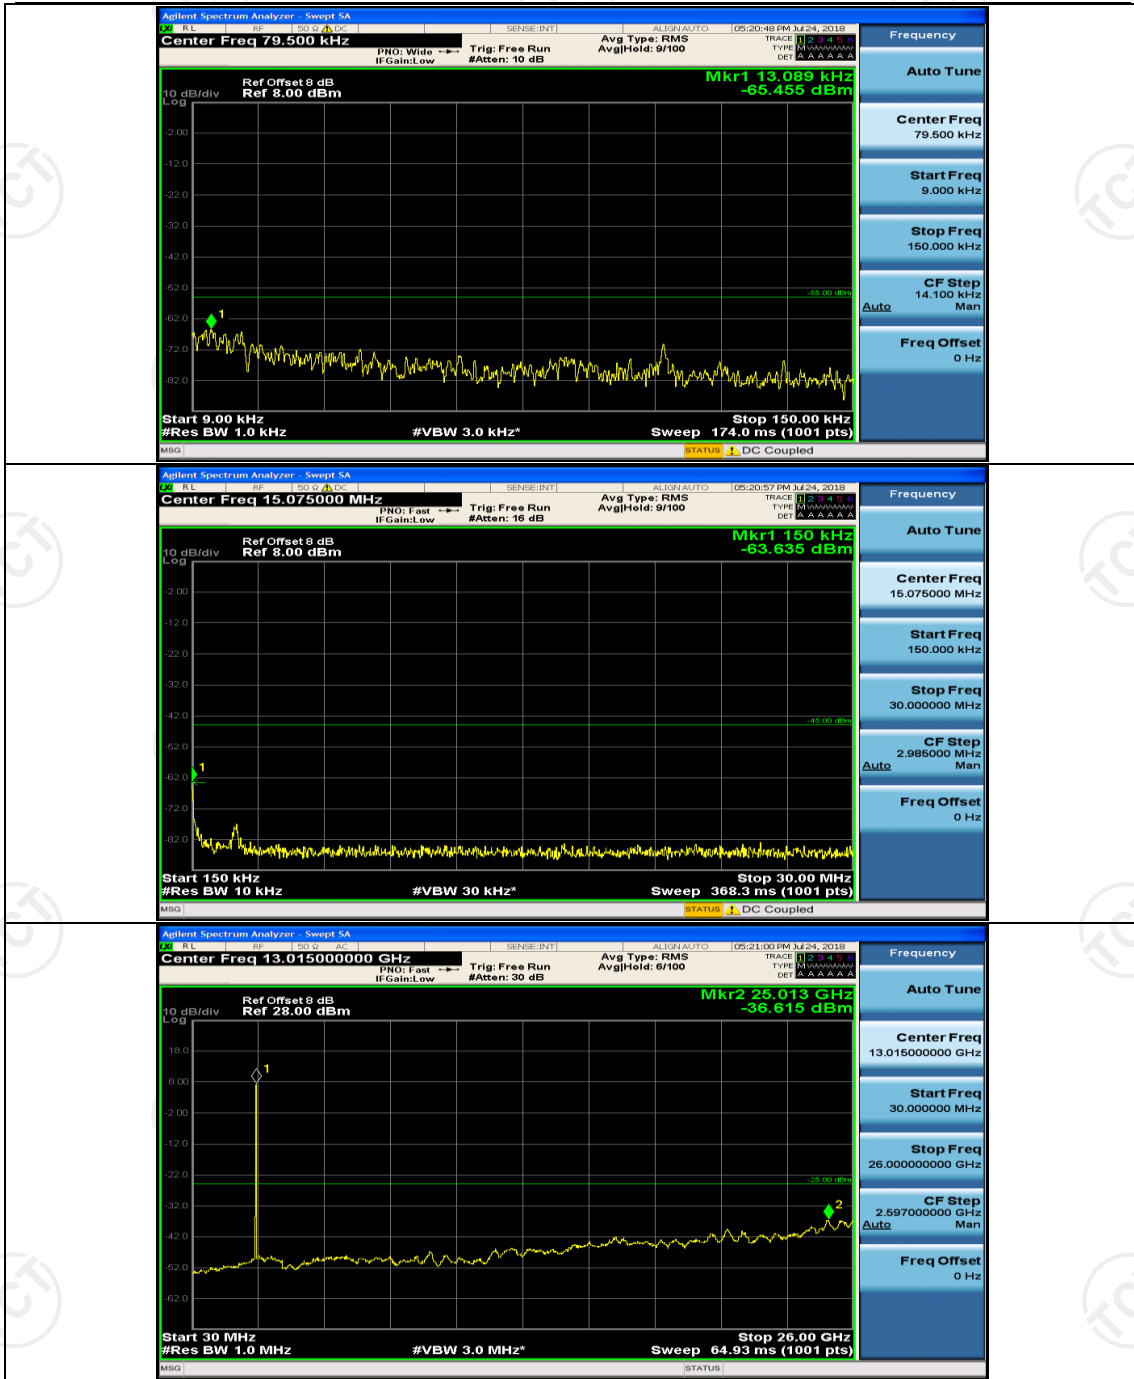

(Channel Bandwidth: 5 MHz)_MCH_16QAM_1RB#0

(Channel Bandwidth: 5 MHz)_MCH_16QAM_1RB#12

Channel Bandwidth: 10 MHz

Channel Bandwidth: 15 MHz