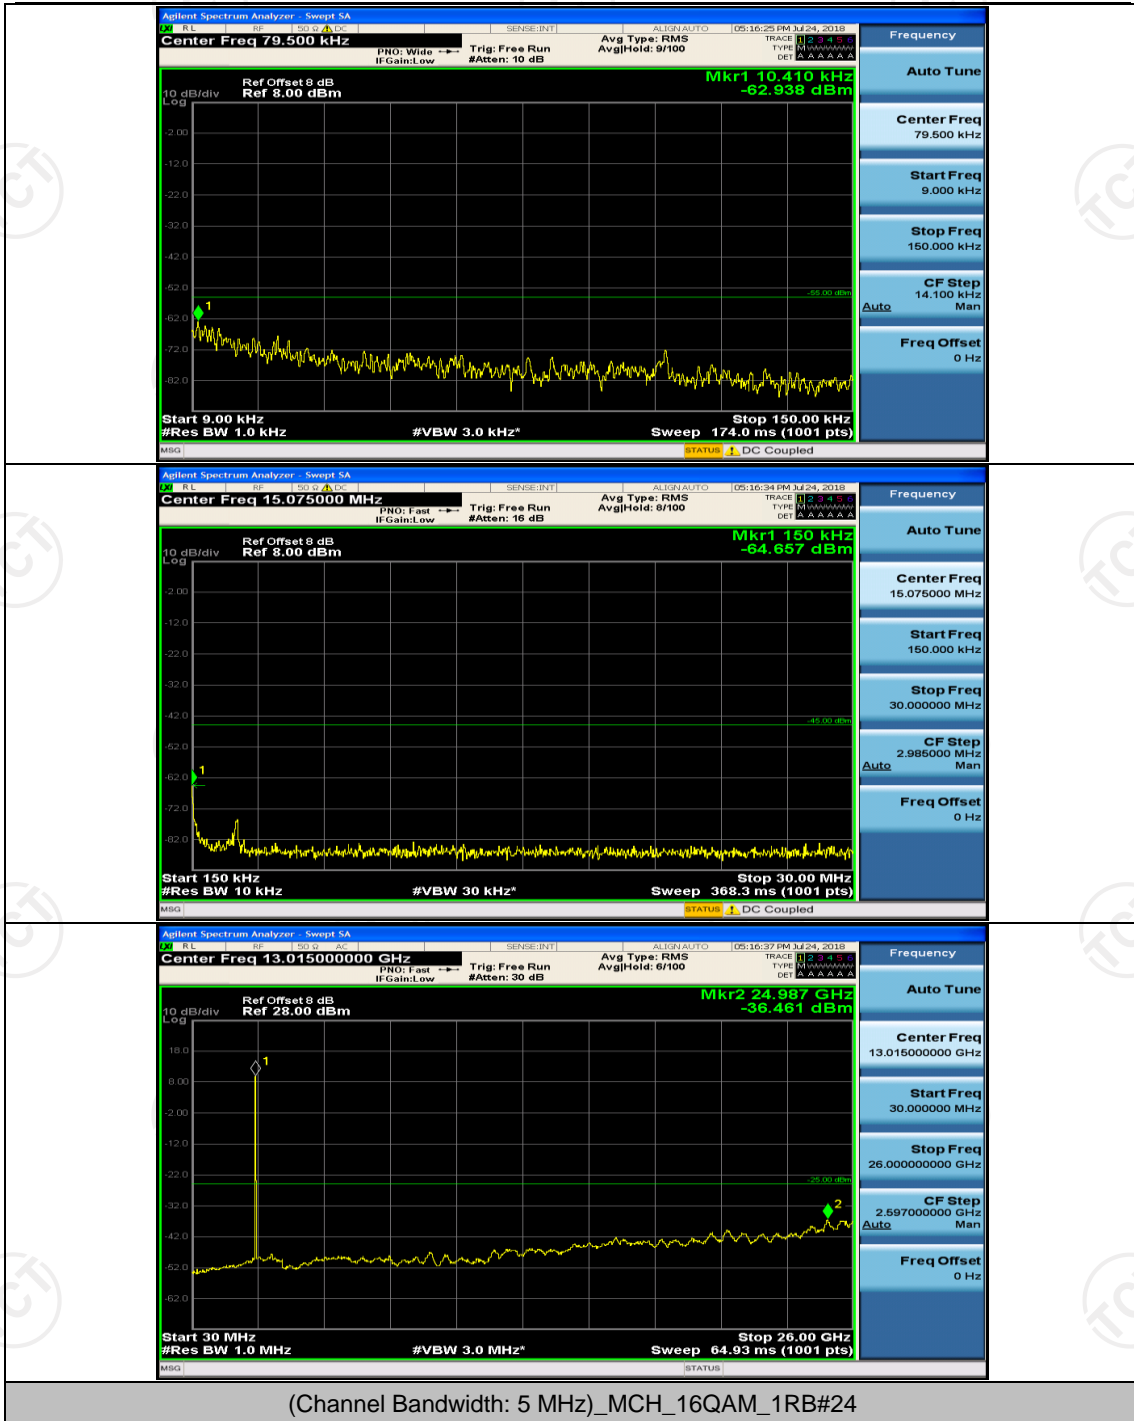

(Channel Bandwidth: 5 MHz)_MCH_16QAM_1RB#0

(Channel Bandwidth: 5 MHz)_MCH_16QAM_1RB#12

Channel Bandwidth: 10 MHz

Channel Bandwidth: 15 MHz