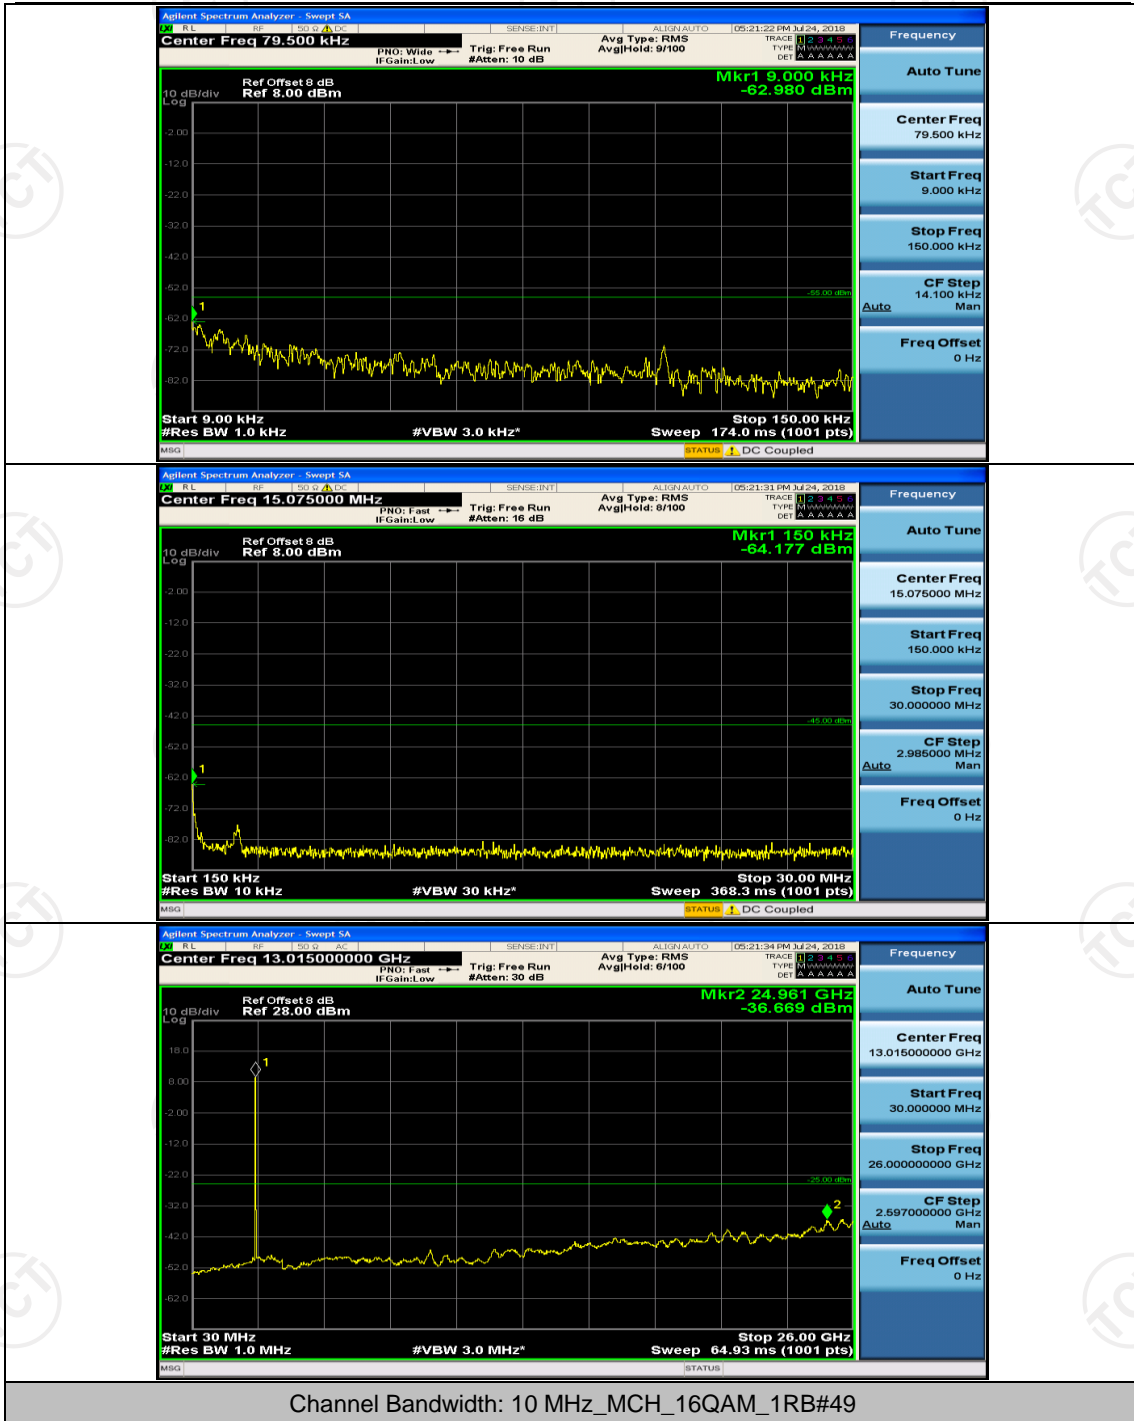

(Channel Bandwidth: 5 MHz)_MCH_16QAM_1RB#0

(Channel Bandwidth: 5 MHz)_MCH_16QAM_1RB#12

Channel Bandwidth: 10 MHz

Channel Bandwidth: 15 MHz