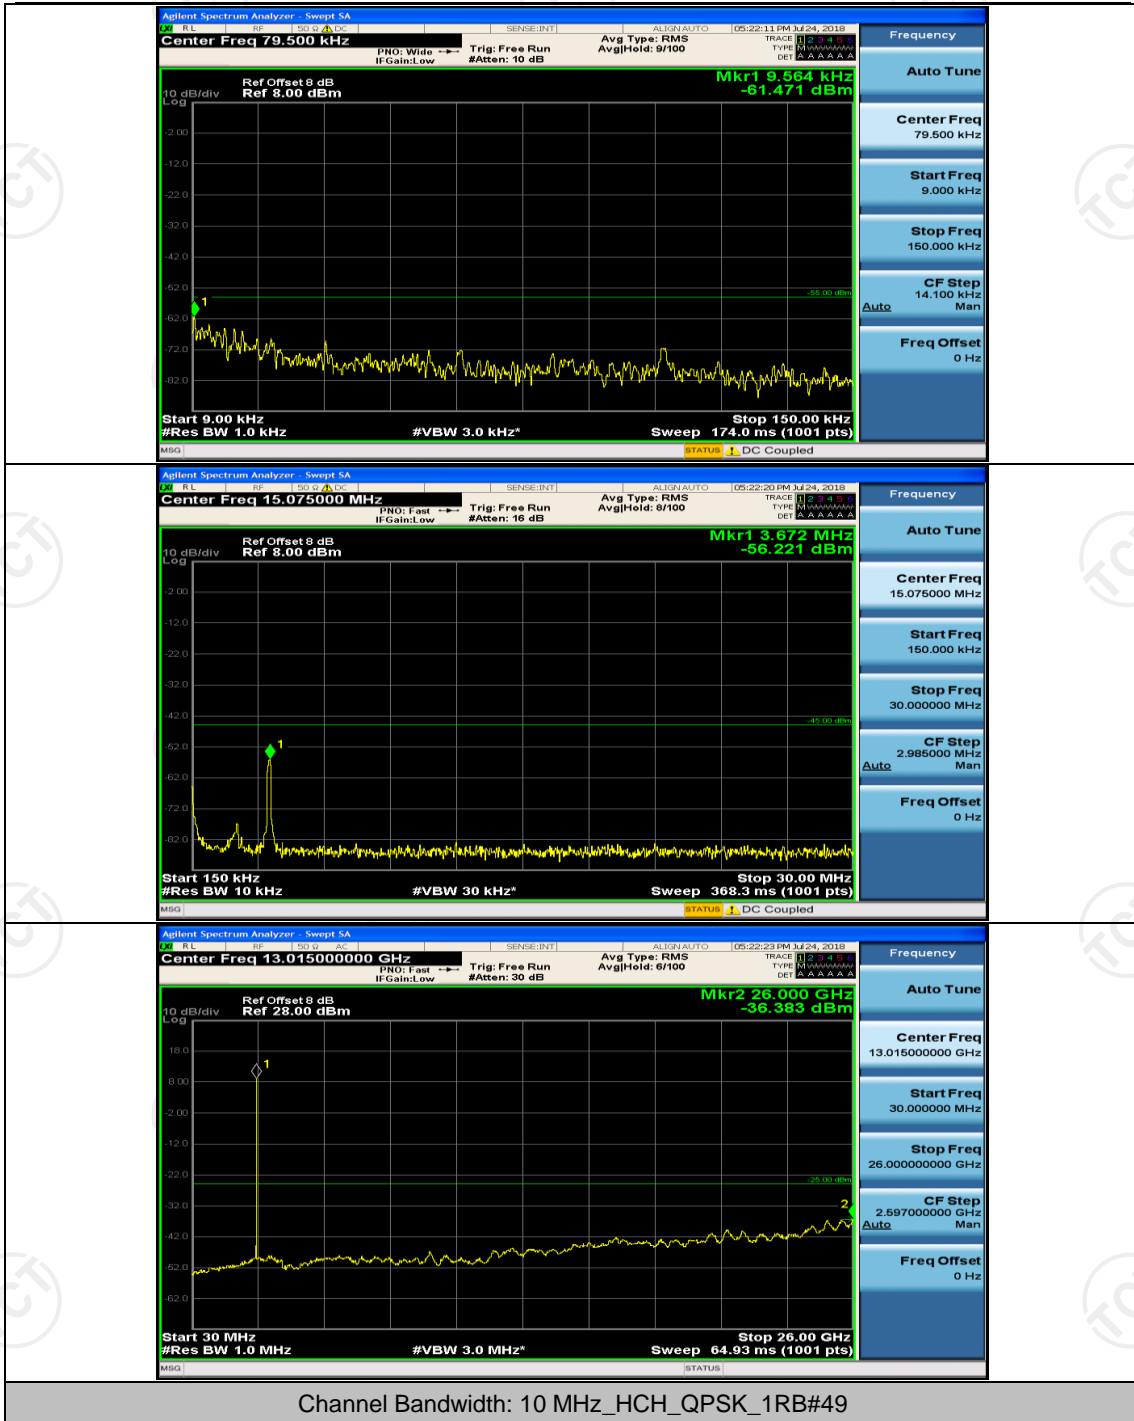

(Channel Bandwidth: 5 MHz)_MCH_16QAM_1RB#0

(Channel Bandwidth: 5 MHz)_MCH_16QAM_1RB#12

Channel Bandwidth: 10 MHz

Channel Bandwidth: 15 MHz