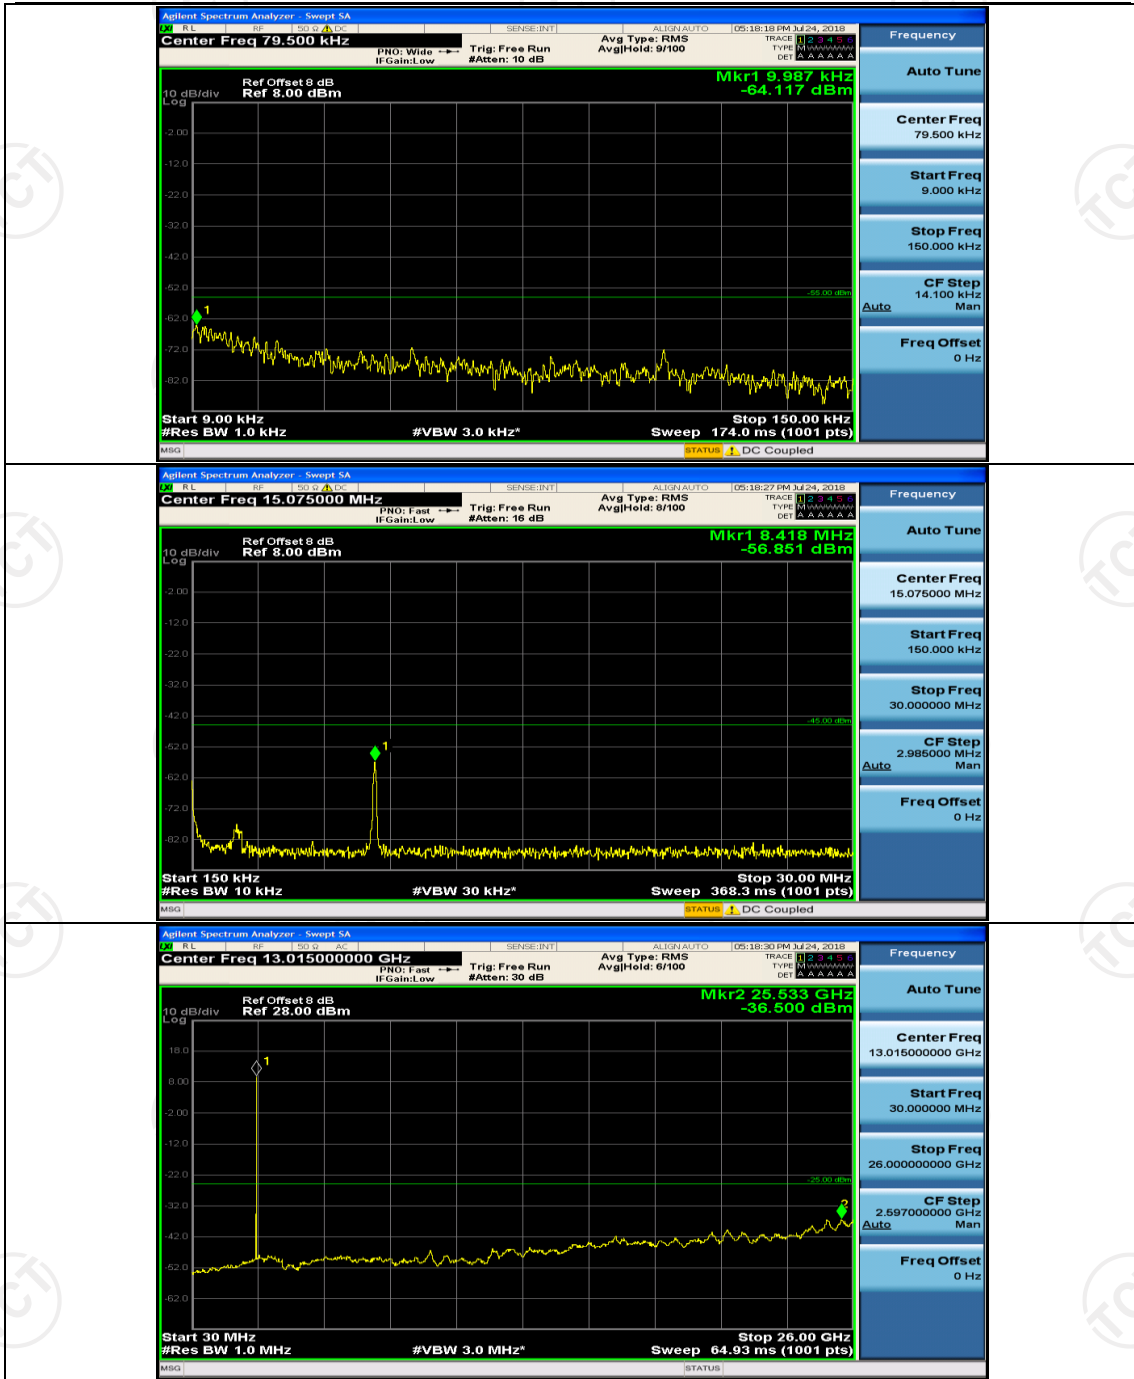

(Channel Bandwidth: 5 MHz)_MCH_16QAM_1RB#0

(Channel Bandwidth: 5 MHz)_MCH_16QAM_1RB#12

Channel Bandwidth: 10 MHz

Channel Bandwidth: 15 MHz