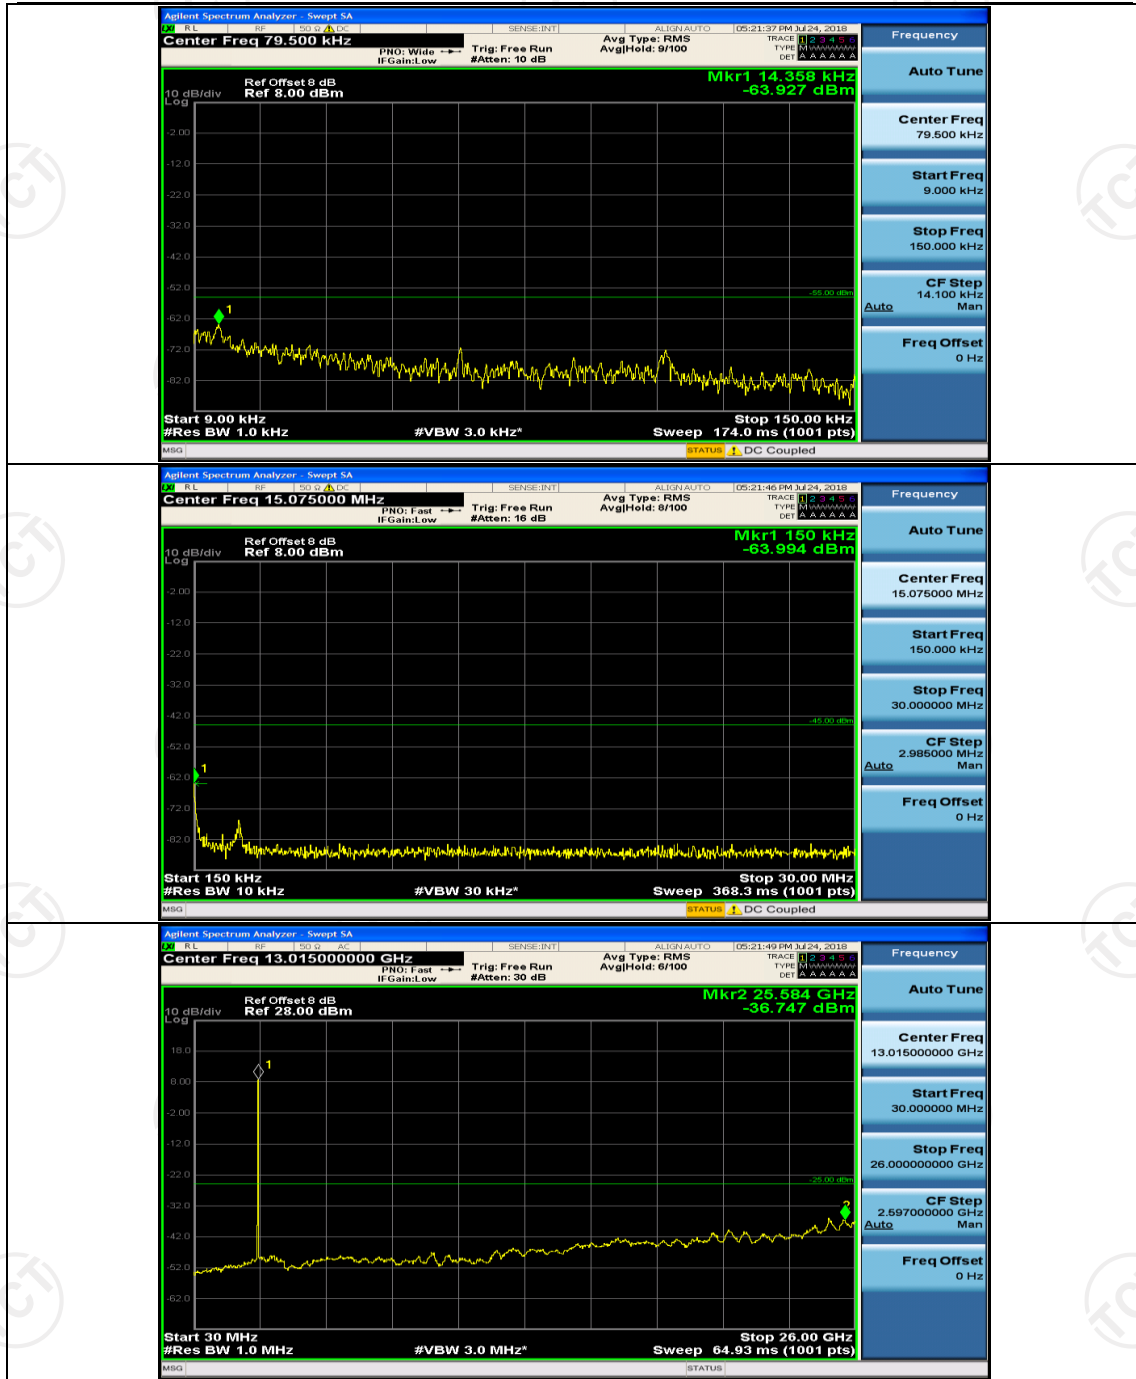

(Channel Bandwidth: 5 MHz)_MCH_16QAM_1RB#0

(Channel Bandwidth: 5 MHz)_MCH_16QAM_1RB#12

Channel Bandwidth: 10 MHz

Channel Bandwidth: 15 MHz