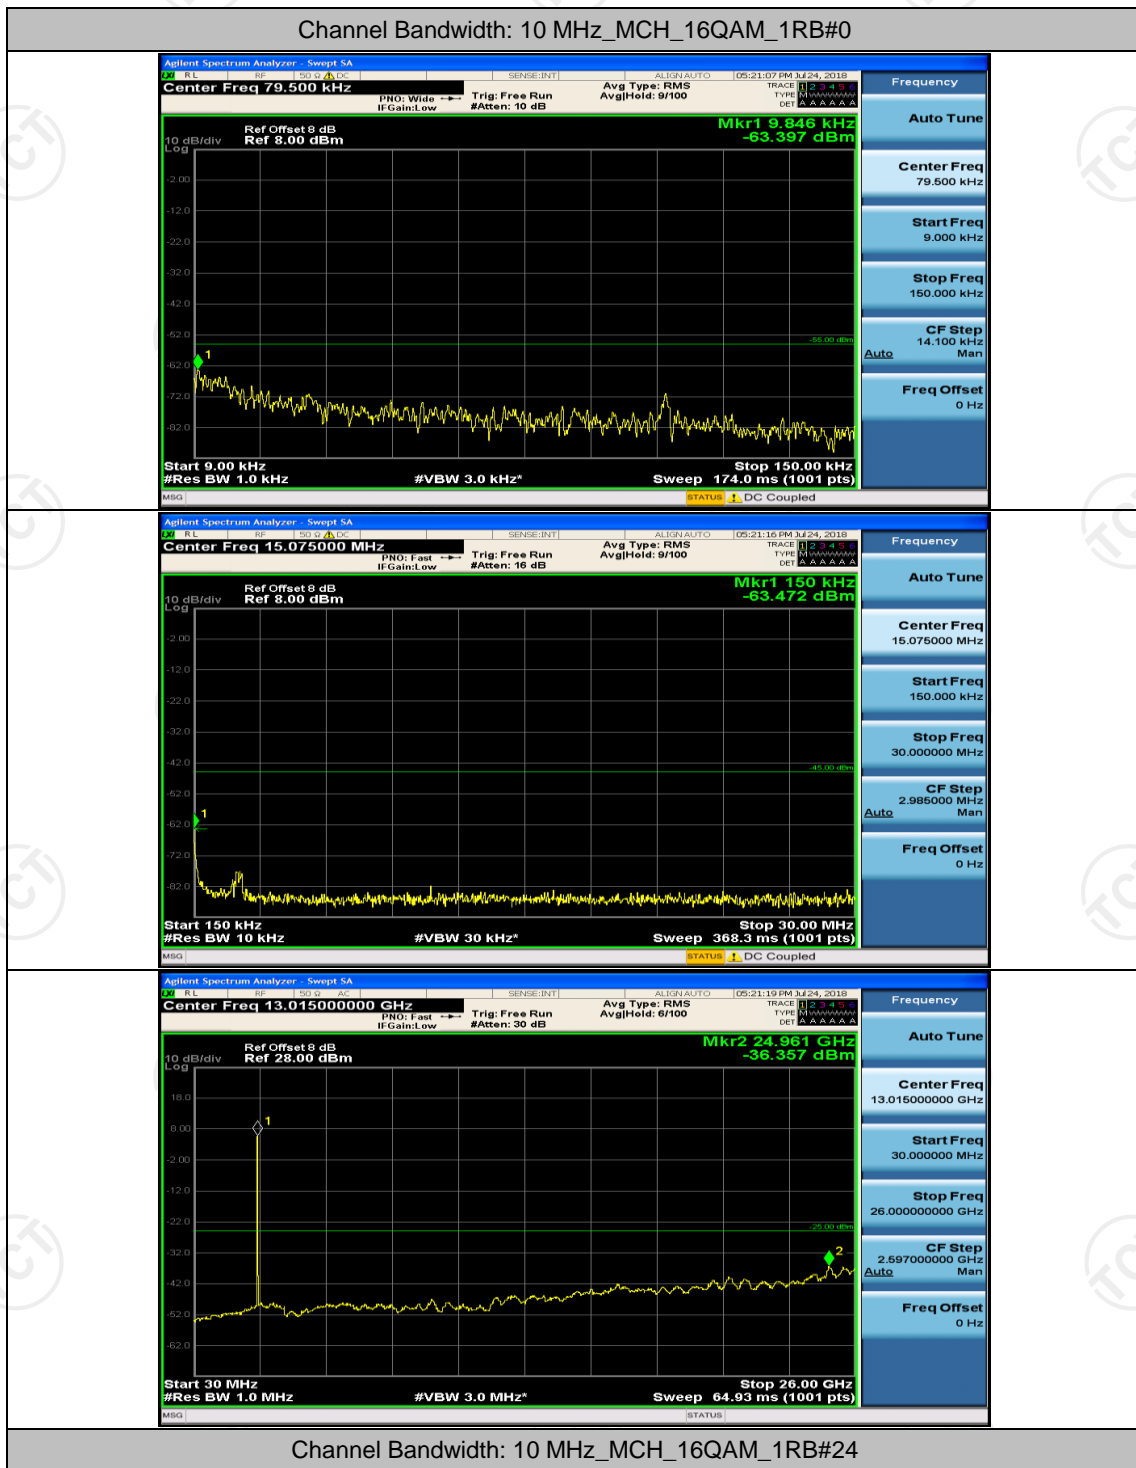

(Channel Bandwidth: 5 MHz)_MCH_16QAM_1RB#0

(Channel Bandwidth: 5 MHz)_MCH_16QAM_1RB#12

Channel Bandwidth: 10 MHz

Channel Bandwidth: 15 MHz