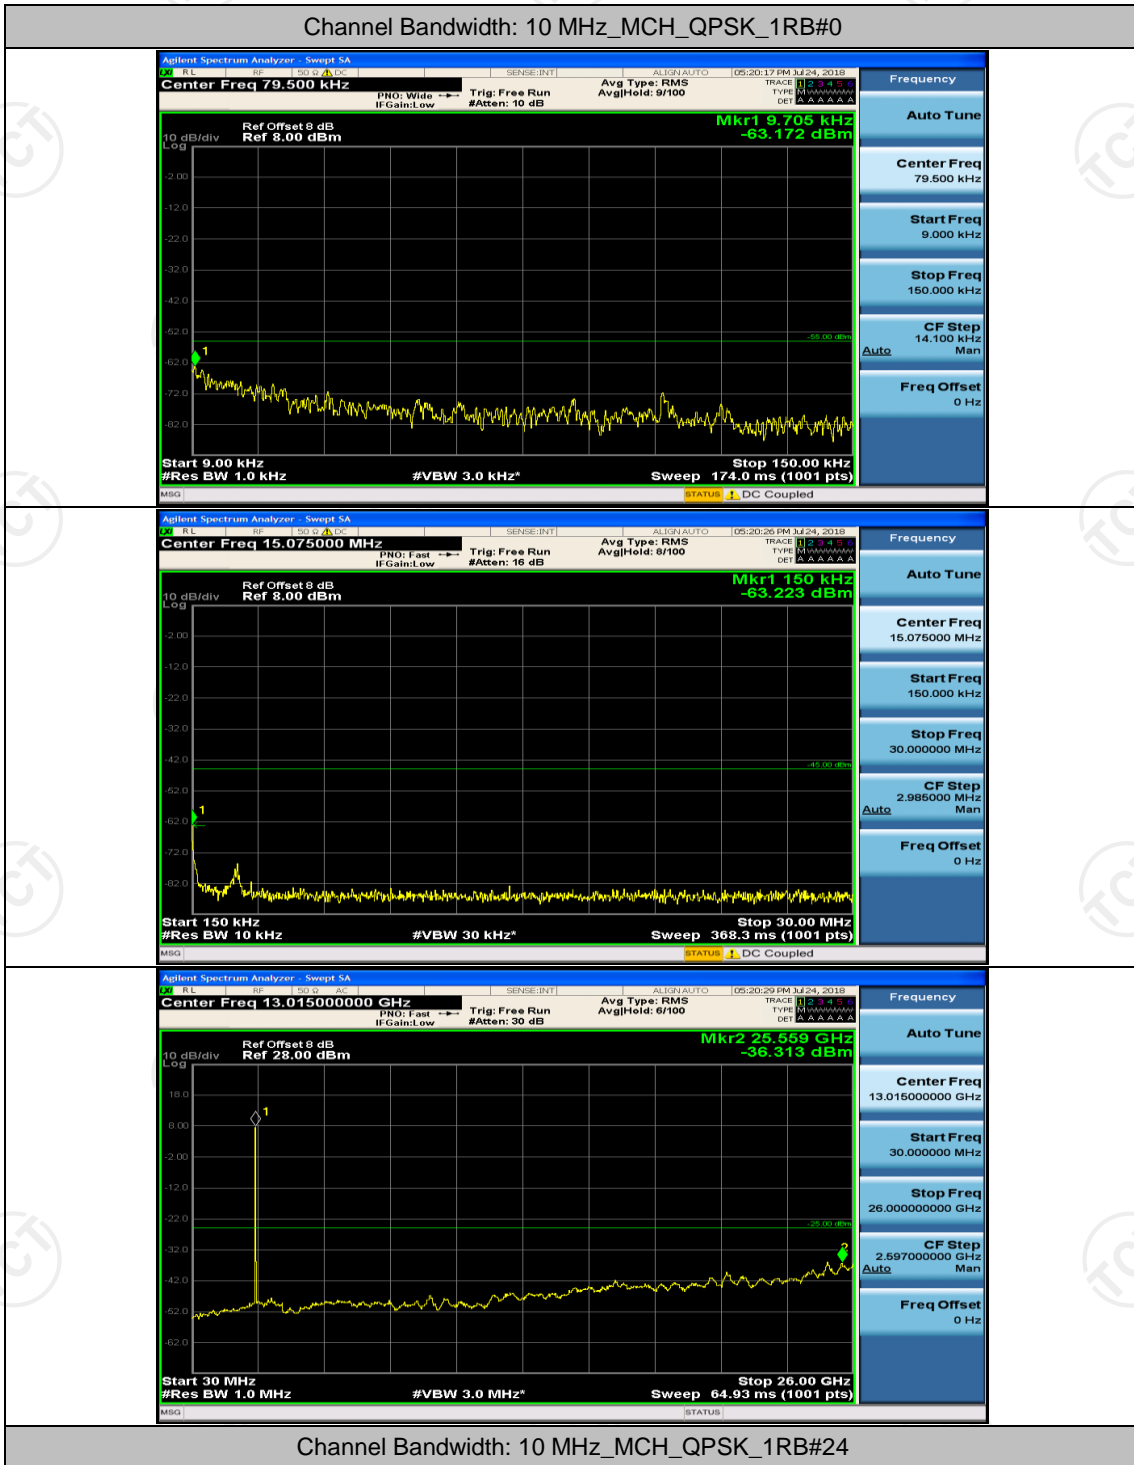

(Channel Bandwidth: 5 MHz)_MCH_16QAM_1RB#0

(Channel Bandwidth: 5 MHz)_MCH_16QAM_1RB#12

Channel Bandwidth: 10 MHz

Channel Bandwidth: 15 MHz