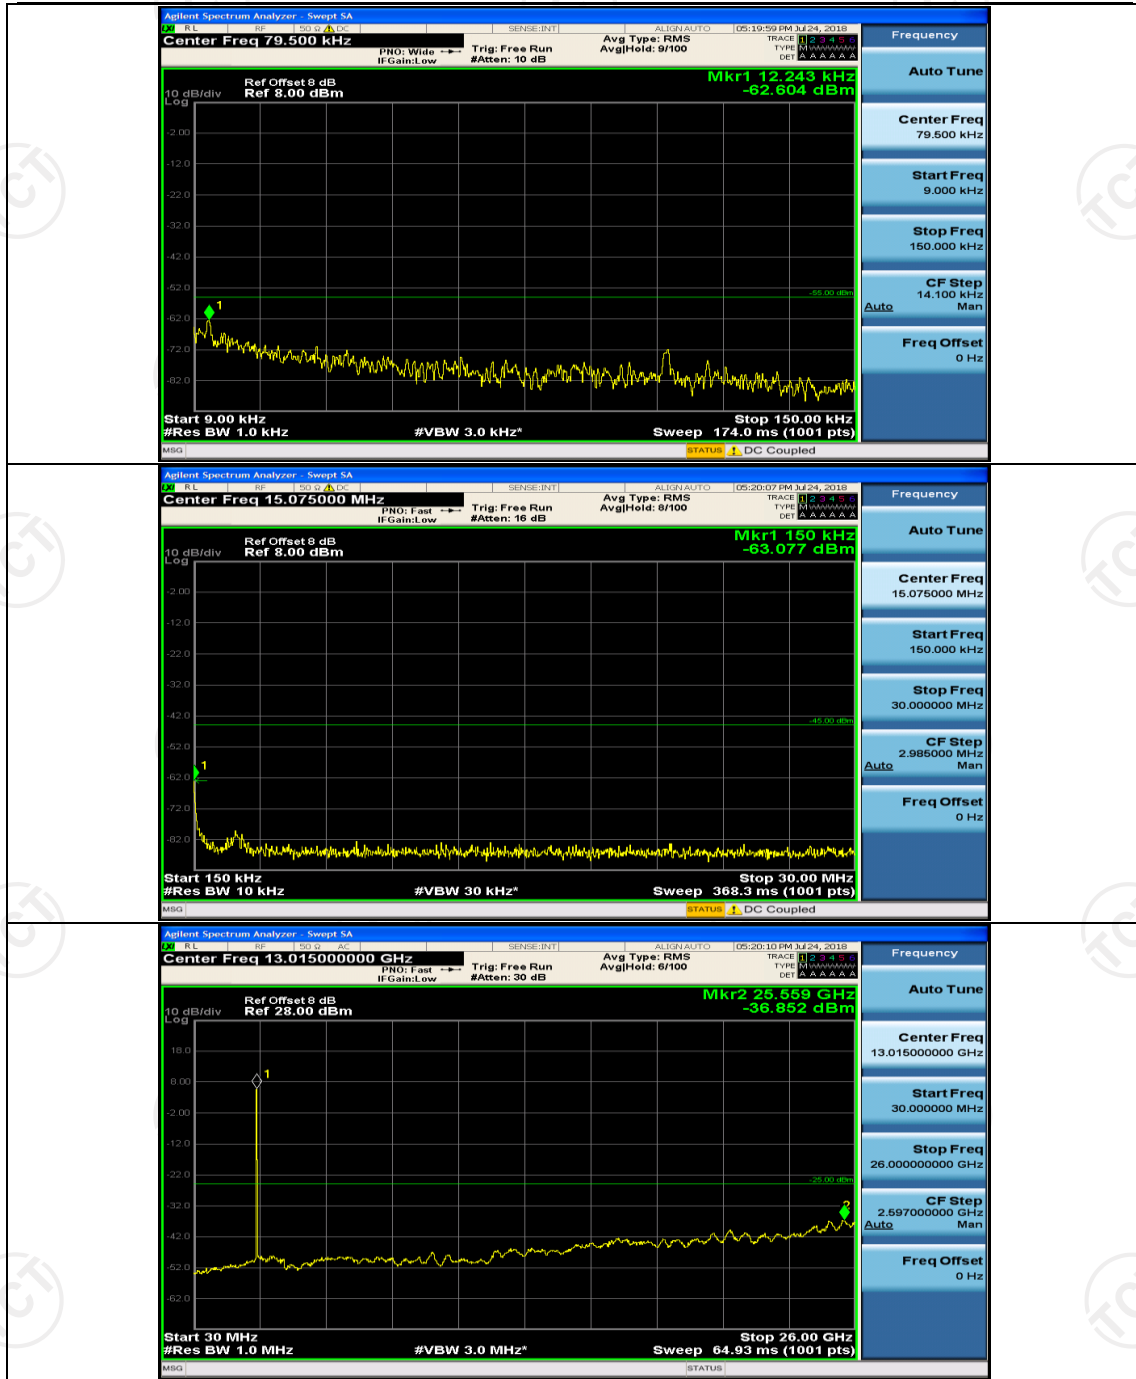

(Channel Bandwidth: 5 MHz)_MCH_16QAM_1RB#0

(Channel Bandwidth: 5 MHz)_MCH_16QAM_1RB#12

Channel Bandwidth: 10 MHz

Channel Bandwidth: 15 MHz