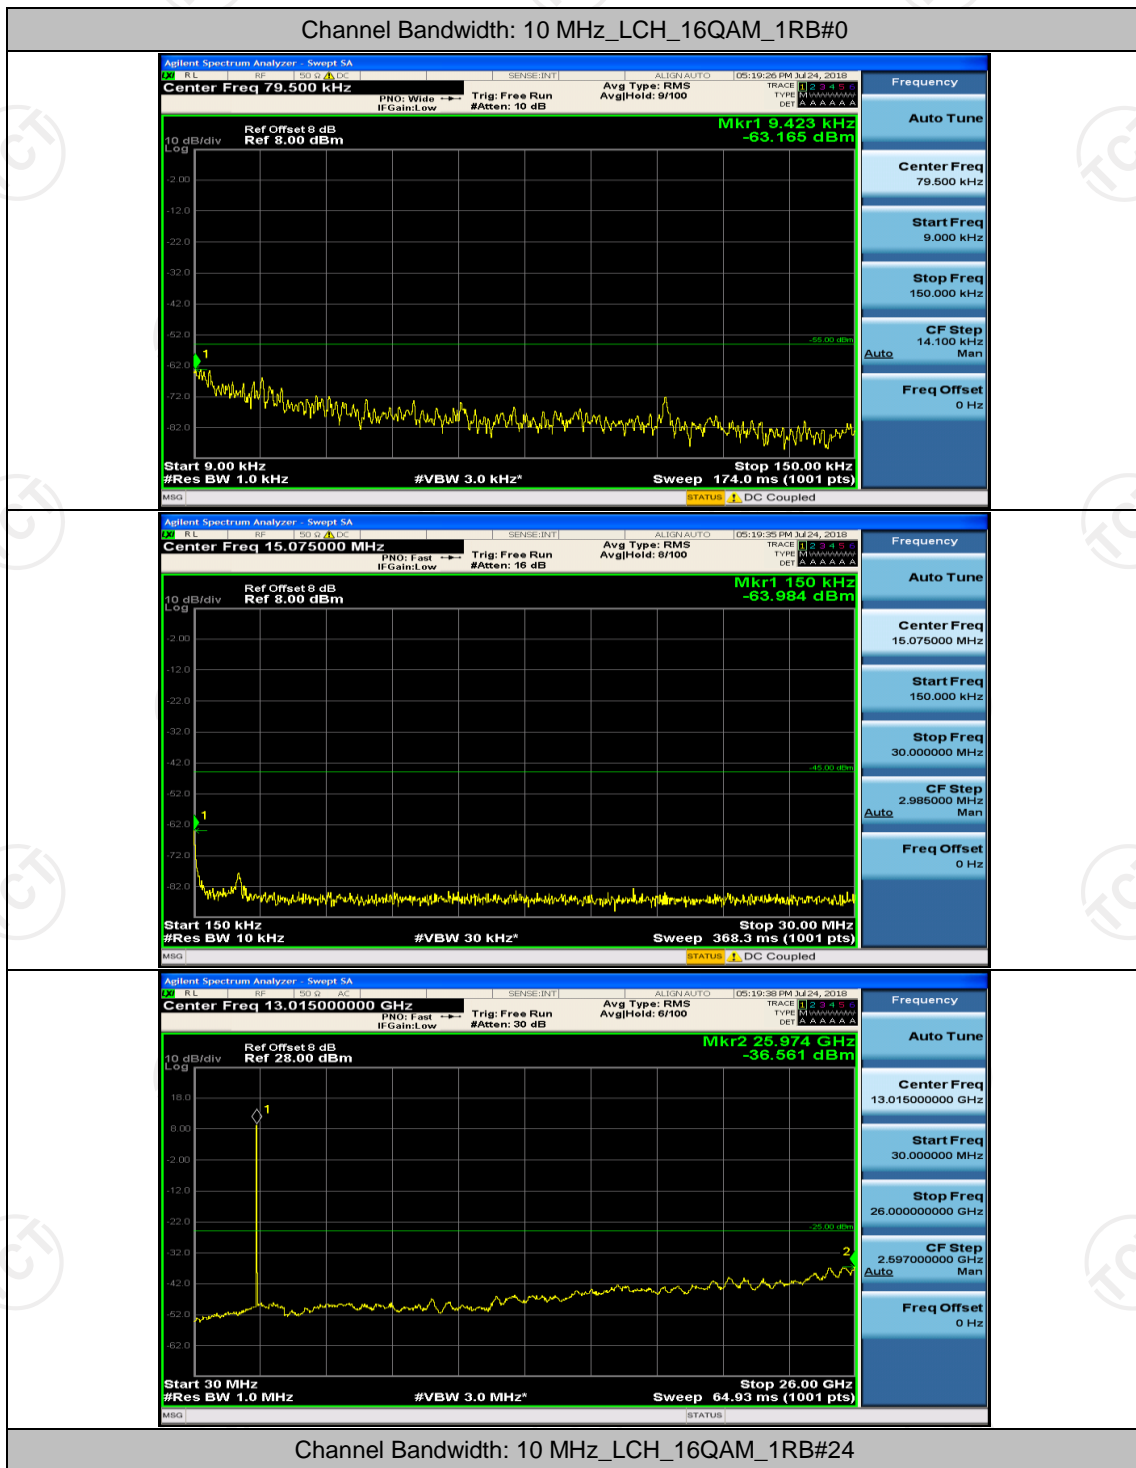

(Channel Bandwidth: 5 MHz)_MCH_16QAM_1RB#0

(Channel Bandwidth: 5 MHz)_MCH_16QAM_1RB#12

Channel Bandwidth: 10 MHz

Channel Bandwidth: 15 MHz