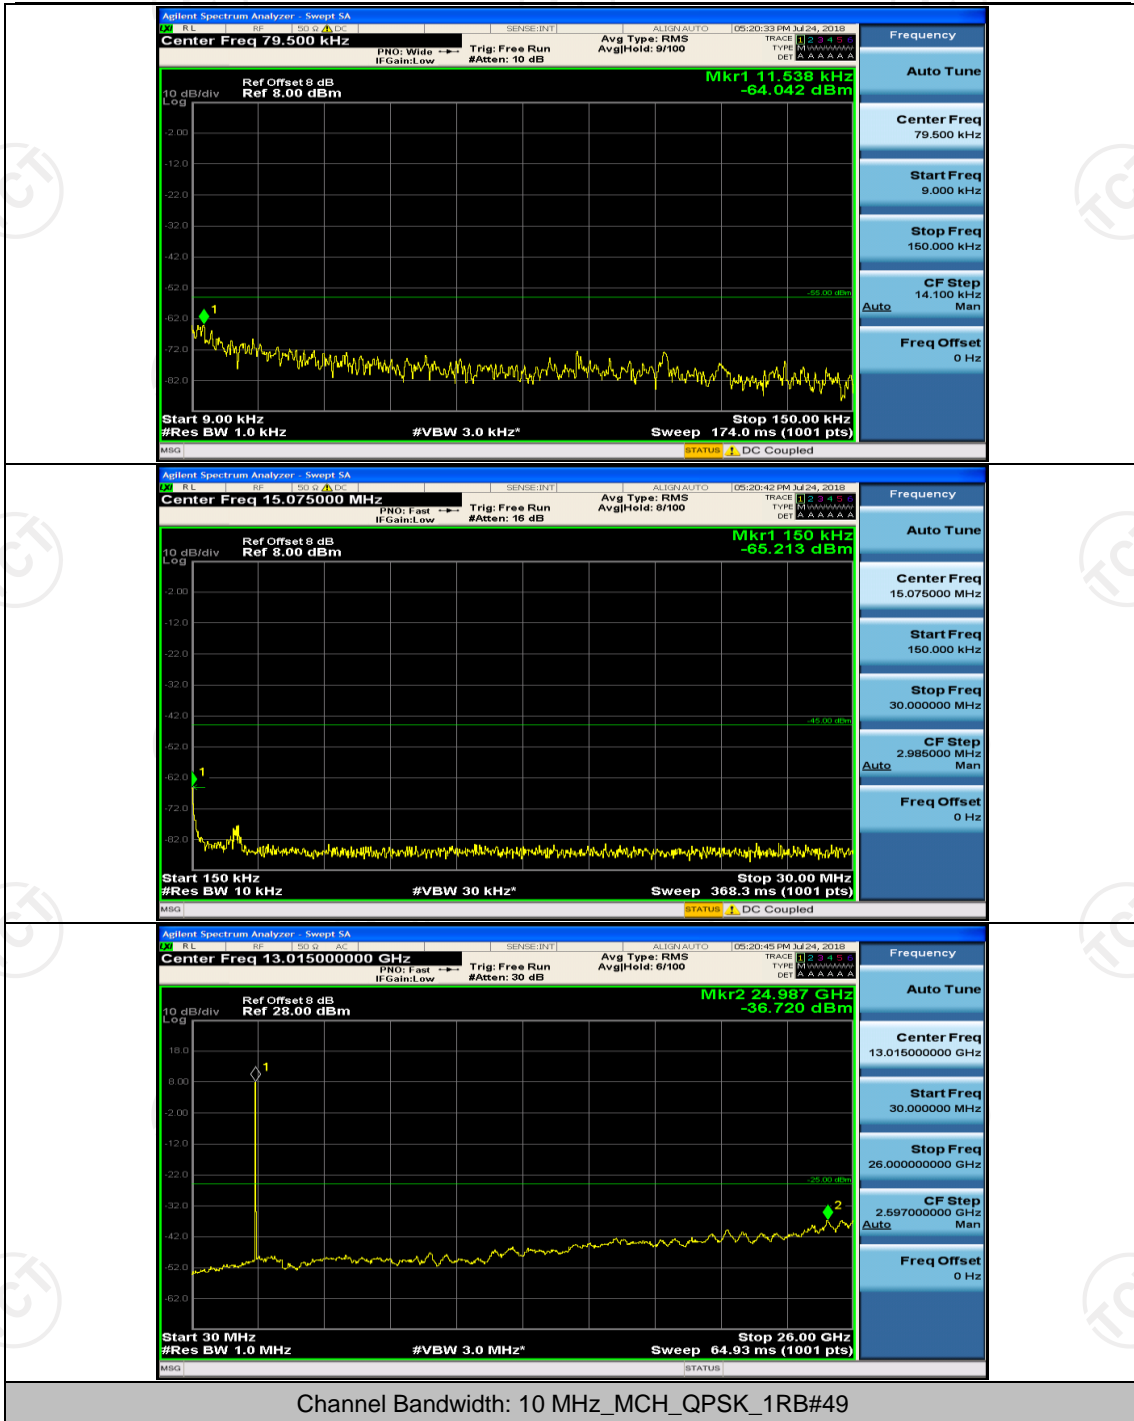

(Channel Bandwidth: 5 MHz)_MCH_16QAM_1RB#0

(Channel Bandwidth: 5 MHz)_MCH_16QAM_1RB#12

Channel Bandwidth: 10 MHz

Channel Bandwidth: 15 MHz