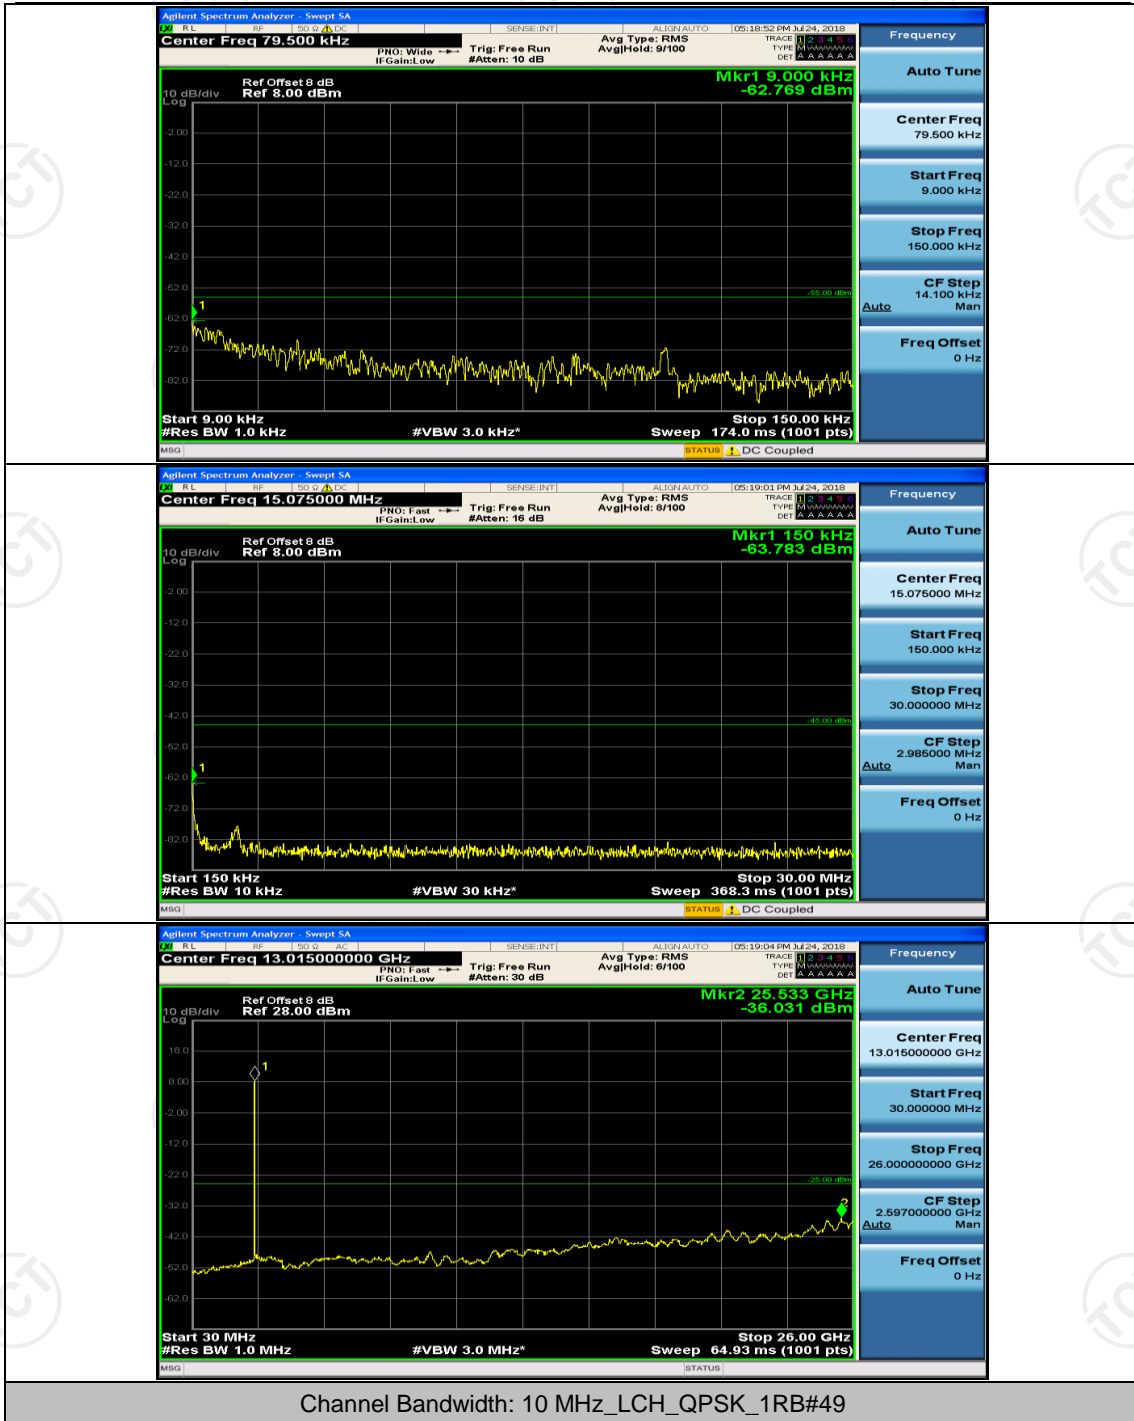

(Channel Bandwidth: 5 MHz)_MCH_16QAM_1RB#0

(Channel Bandwidth: 5 MHz)_MCH_16QAM_1RB#12

Channel Bandwidth: 10 MHz

Channel Bandwidth: 15 MHz