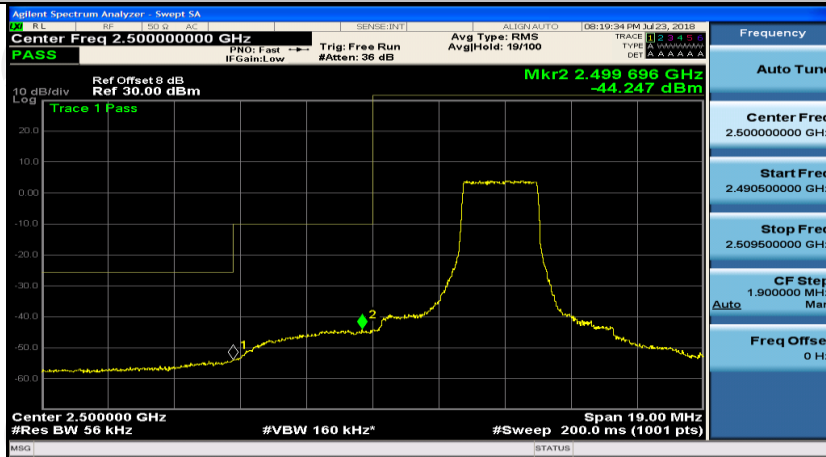

Channel Bandwidth: 5 MHz

(Channel Bandwidth: 5 MHz)_LCH_QPSK_12RB#0

(Channel Bandwidth: 5 MHz)_LCH_QPSK_12RB#6

(Channel Bandwidth: 5 MHz)_LCH_QPSK_12RB#13

(Channel Bandwidth: 5 MHz)_LCH_QPSK_25RB#0

(Channel Bandwidth: 5 MHz)_HCH_QPSK_1RB#0