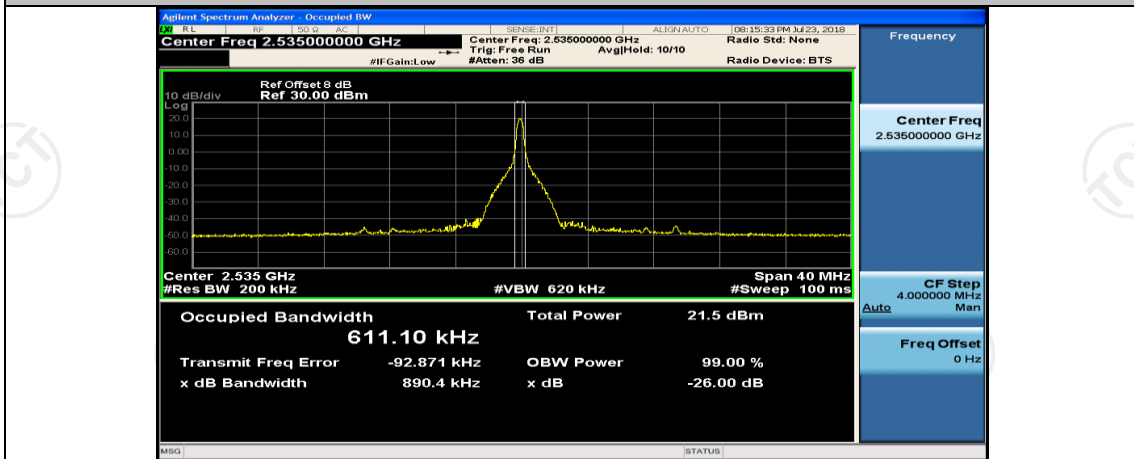

Channel Bandwidth: 20 MHz

(Channel Bandwidth:20 MHz)_LCH_QPSK_50RB#0

(Channel Bandwidth:20 MHz)_LCH_QPSK_50RB#25

(Channel Bandwidth:20 MHz)_LCH_QPSK_50RB#50

(Channel Bandwidth:20 MHz)_LCH_QPSK_100RB#0

(Channel Bandwidth:20 MHz)_MCH_QPSK_1RB#0

(Channel Bandwidth:20 MHz)_MCH_QPSK_1RB#50

(Channel Bandwidth:20 MHz)_MCH_QPSK_1RB#99

(Channel Bandwidth:20 MHz)_MCH_QPSK_50RB#0

(Channel Bandwidth:20 MHz)_MCH_QPSK_50RB#25

(Channel Bandwidth:20 MHz)_MCH_QPSK_50RB#50