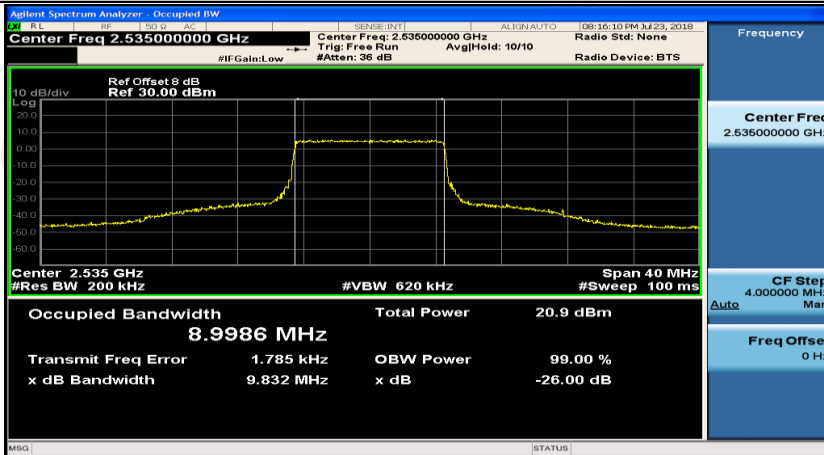

(Channel Bandwidth:20 MHz)_MCH_QPSK_1RB#50

(Channel Bandwidth:20 MHz)_MCH_QPSK_1RB#99

(Channel Bandwidth:20 MHz)_MCH_QPSK_50RB#0

(Channel Bandwidth:20 MHz)_MCH_QPSK_50RB#25

(Channel Bandwidth:20 MHz)_MCH_QPSK_50RB#50