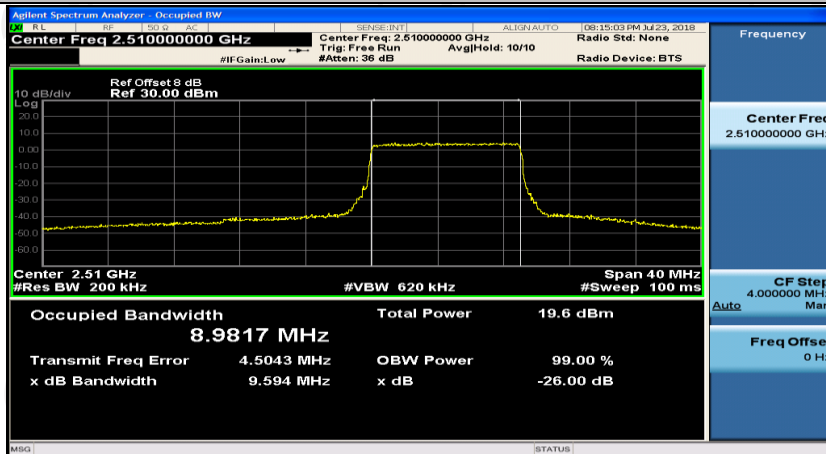

(Channel Bandwidth:20 MHz)_LCH_16QAM_1RB#99

(Channel Bandwidth:20 MHz)_LCH_16QAM_50RB#0

(Channel Bandwidth:20 MHz)_LCH_16QAM_50RB#25

(Channel Bandwidth:20 MHz)_LCH_16QAM_50RB#50

(Channel Bandwidth:20 MHz)_LCH_16QAM_100RB#0