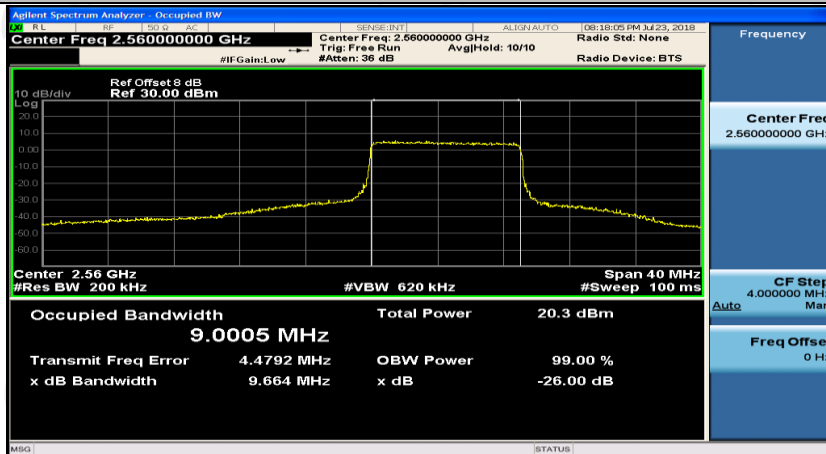

(Channel Bandwidth:20 MHz)_MCH_16QAM_50RB#50

(Channel Bandwidth:20 MHz)_HCH_16QAM_50RB#0

(Channel Bandwidth:20 MHz)_HCH_16QAM_50RB#25

(Channel Bandwidth:20 MHz)_HCH_16QAM_50RB#50

Appendix D: Band Edge

Test Graphs