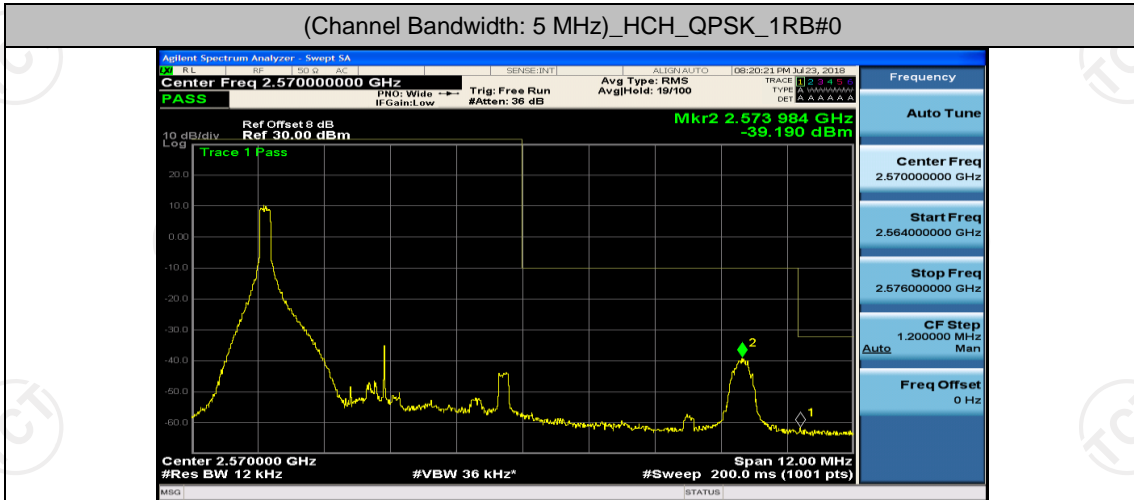

Channel Bandwidth: 5 MHz

(Channel Bandwidth: 5 MHz)_LCH_QPSK_12RB#0

(Channel Bandwidth: 5 MHz)_LCH_QPSK_12RB#6

(Channel Bandwidth: 5 MHz)_LCH_QPSK_12RB#13

(Channel Bandwidth: 5 MHz)_LCH_QPSK_25RB#0

(Channel Bandwidth: 5 MHz)_HCH_QPSK_1RB#0