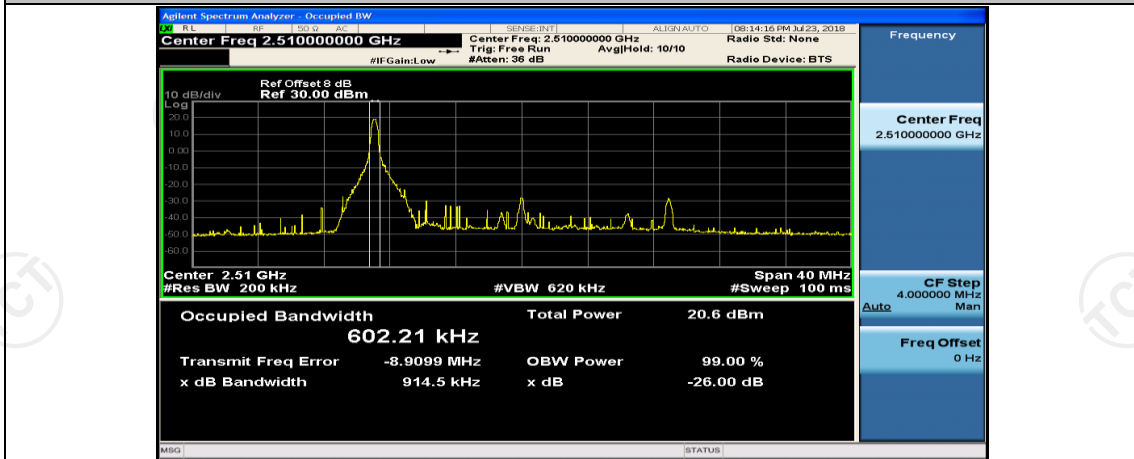

(Channel Bandwidth:20 MHz)_HCH_QPSK_50RB#25

(Channel Bandwidth:20 MHz)_HCH_QPSK_50RB#50

(Channel Bandwidth:20 MHz)_HCH_QPSK_100RB#0

(Channel Bandwidth:20 MHz)_LCH_16QAM_1RB#0

(Channel Bandwidth:20 MHz)_LCH_16QAM_1RB#50

(Channel Bandwidth:20 MHz)_LCH_16QAM_1RB#99

(Channel Bandwidth:20 MHz)_LCH_16QAM_50RB#0

(Channel Bandwidth:20 MHz)_LCH_16QAM_50RB#25

(Channel Bandwidth:20 MHz)_LCH_16QAM_50RB#50

(Channel Bandwidth:20 MHz)_LCH_16QAM_100RB#0