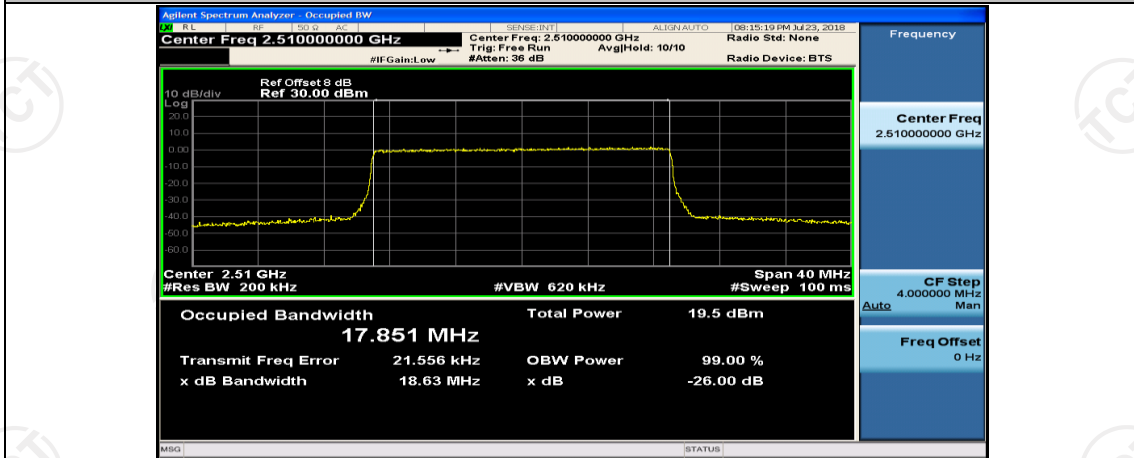

(Channel Bandwidth:20 MHz)_LCH_16QAM_1RB#99

(Channel Bandwidth:20 MHz)_LCH_16QAM_50RB#0

(Channel Bandwidth:20 MHz)_LCH_16QAM_50RB#25

(Channel Bandwidth:20 MHz)_LCH_16QAM_50RB#50

(Channel Bandwidth:20 MHz)_LCH_16QAM_100RB#0