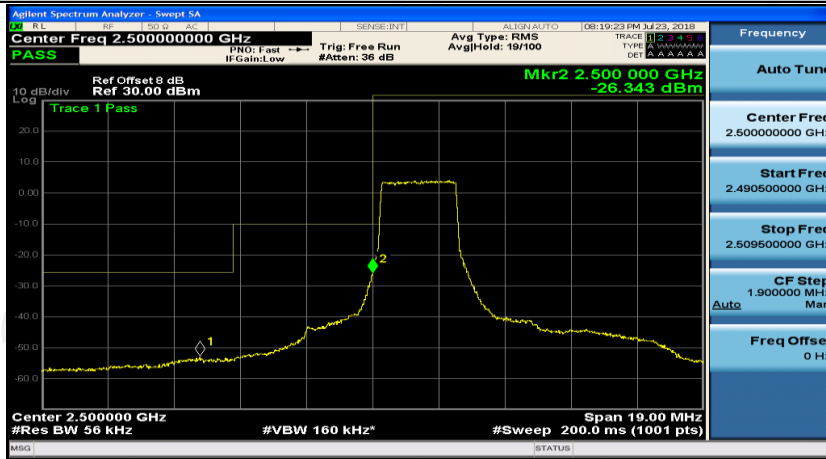

(Channel Bandwidth: 5 MHz)_LCH_QPSK_12RB#6