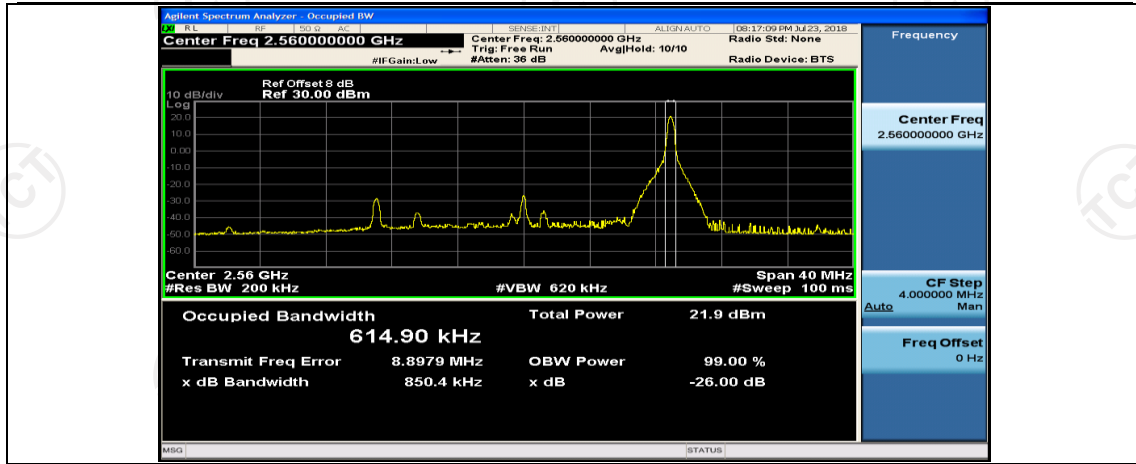

(Channel Bandwidth:20 MHz)_MCH_QPSK_100RB#0

(Channel Bandwidth:20 MHz)_HCH_QPSK_1RB#0

(Channel Bandwidth:20 MHz)_HCH_QPSK_1RB#50

(Channel Bandwidth:20 MHz)_HCH_QPSK_1RB#99

(Channel Bandwidth:20 MHz)_HCH_QPSK_50RB#0