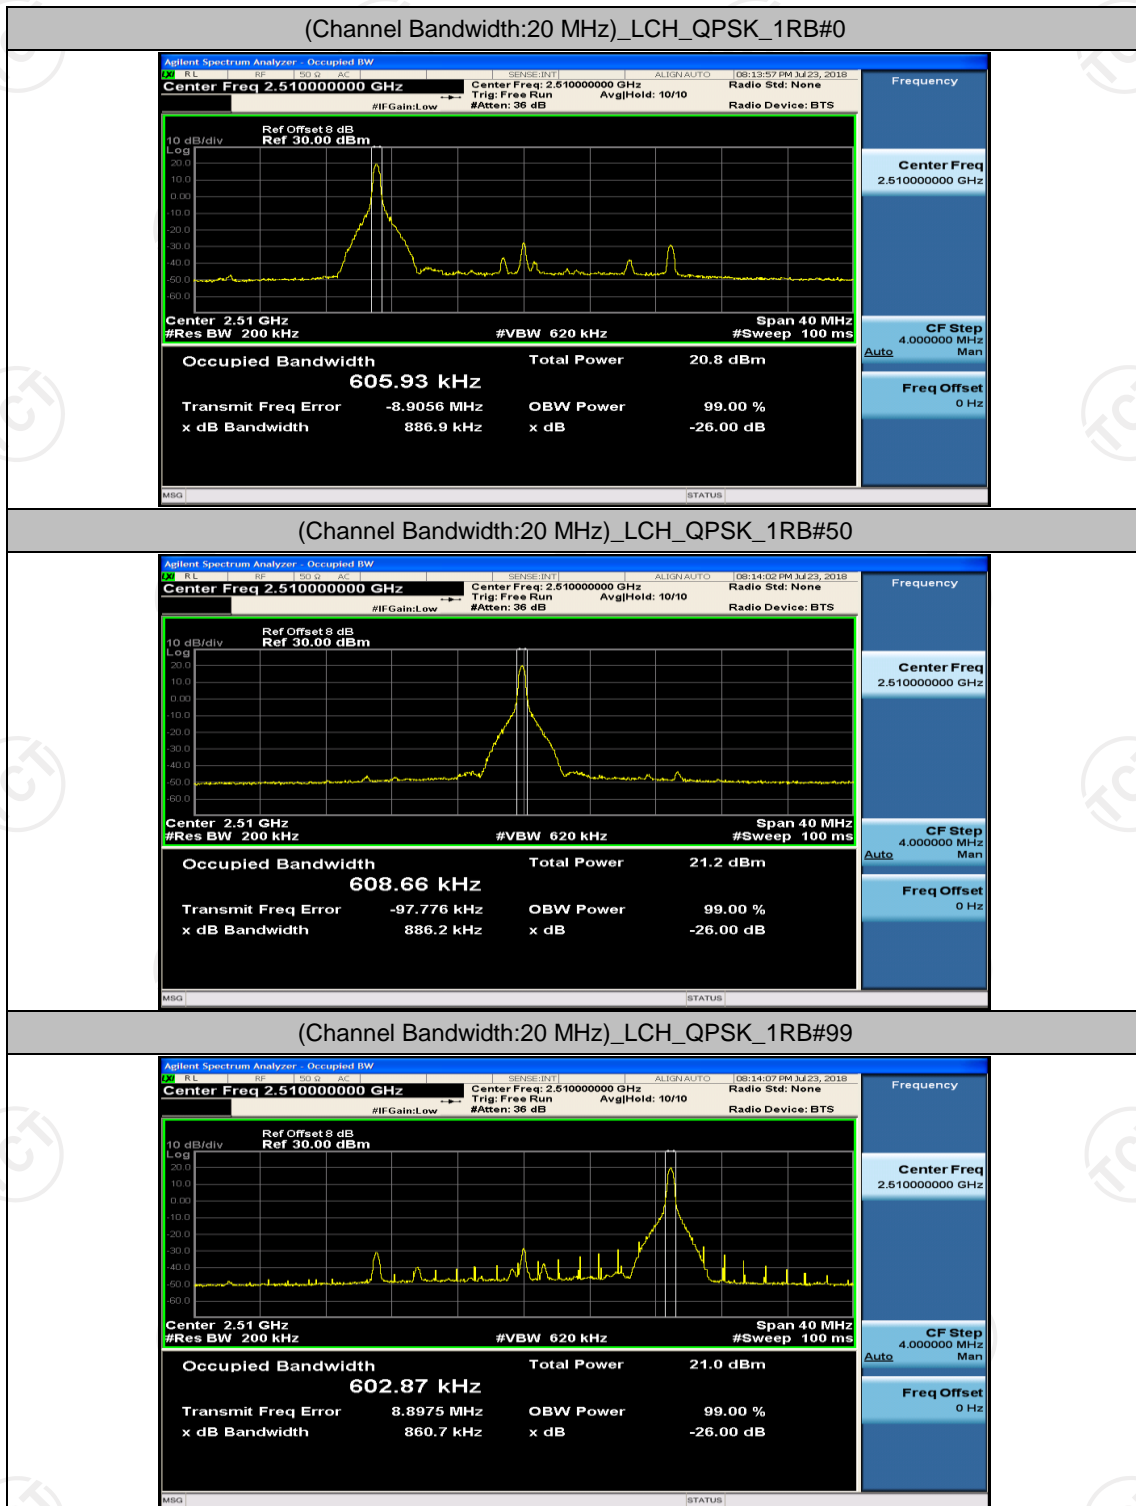

(Channel Bandwidth:15 MHz)_HCH_16QAM_1RB#74

(Channel Bandwidth:15 MHz)_HCH_16QAM_37RB#0

(Channel Bandwidth:15 MHz)_HCH_16QAM_37RB#18

(Channel Bandwidth:15 MHz)_HCH_16QAM_37RB#38

(Channel Bandwidth:15 MHz)_HCH_16QAM_75RB#0

Channel Bandwidth: 20 MHz

(Channel Bandwidth:20 MHz)_LCH_QPSK_50RB#0

(Channel Bandwidth:20 MHz)_LCH_QPSK_50RB#25

(Channel Bandwidth:20 MHz)_LCH_QPSK_50RB#50

(Channel Bandwidth:20 MHz)_LCH_QPSK_100RB#0

(Channel Bandwidth:20 MHz)_MCH_QPSK_1RB#0