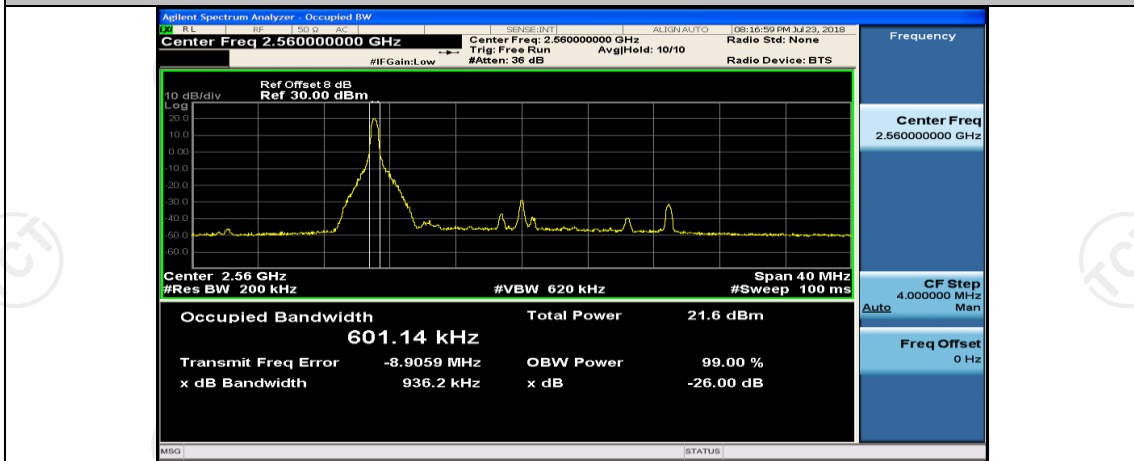

(Channel Bandwidth:20 MHz)_MCH_QPSK_1RB#50

(Channel Bandwidth:20 MHz)_MCH_QPSK_1RB#99

(Channel Bandwidth:20 MHz)_MCH_QPSK_50RB#0

(Channel Bandwidth:20 MHz)_MCH_QPSK_50RB#25

(Channel Bandwidth:20 MHz)_MCH_QPSK_50RB#50

(Channel Bandwidth:20 MHz)_MCH_QPSK_100RB#0

(Channel Bandwidth:20 MHz)_HCH_QPSK_1RB#0

(Channel Bandwidth:20 MHz)_HCH_QPSK_1RB#50

(Channel Bandwidth:20 MHz)_HCH_QPSK_1RB#99

(Channel Bandwidth:20 MHz)_HCH_QPSK_50RB#0