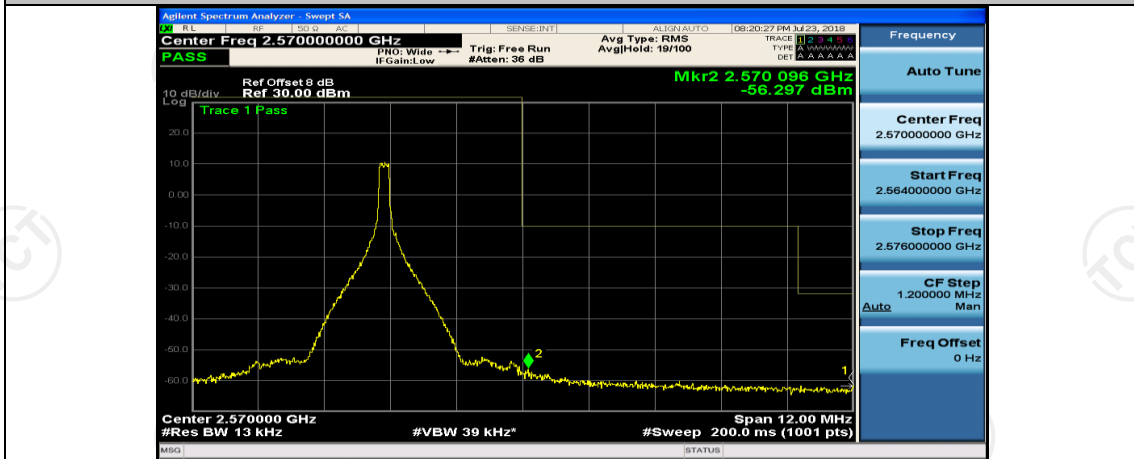

(Channel Bandwidth: 5 MHz)_HCH_QPSK_1RB#24