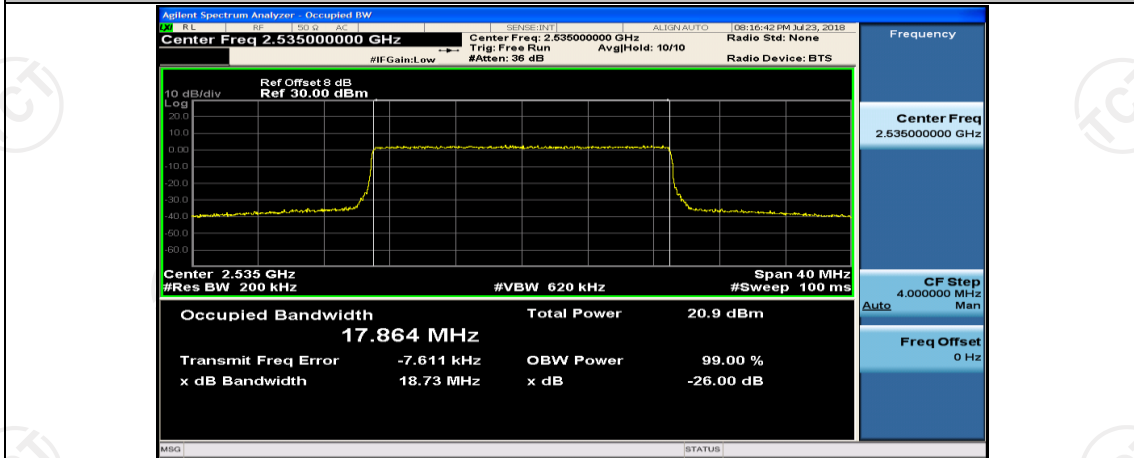

(Channel Bandwidth:20 MHz)_MCH_QPSK_1RB#50

(Channel Bandwidth:20 MHz)_MCH_QPSK_1RB#99

(Channel Bandwidth:20 MHz)_MCH_QPSK_50RB#0

(Channel Bandwidth:20 MHz)_MCH_QPSK_50RB#25

(Channel Bandwidth:20 MHz)_MCH_QPSK_50RB#50

(Channel Bandwidth:20 MHz)_MCH_QPSK_100RB#0

(Channel Bandwidth:20 MHz)_HCH_QPSK_1RB#0

(Channel Bandwidth:20 MHz)_HCH_QPSK_1RB#50

(Channel Bandwidth:20 MHz)_HCH_QPSK_1RB#99

(Channel Bandwidth:20 MHz)_HCH_QPSK_50RB#0