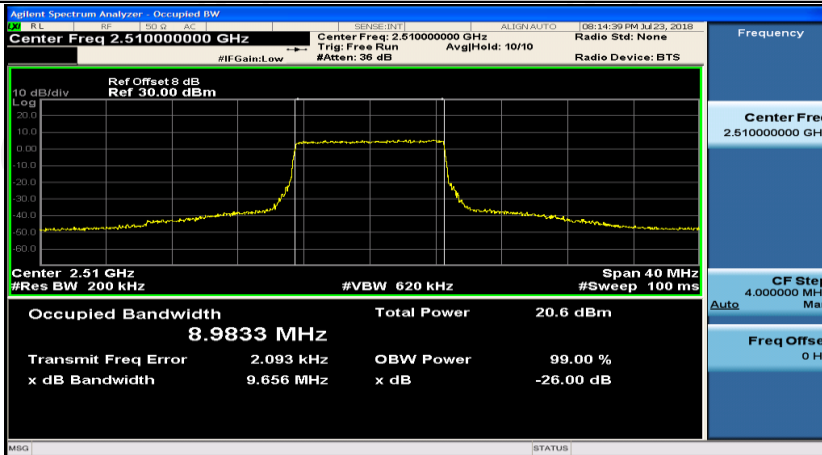

(Channel Bandwidth:15 MHz)_HCH_16QAM_1RB#74

(Channel Bandwidth:15 MHz)_HCH_16QAM_37RB#0

(Channel Bandwidth:15 MHz)_HCH_16QAM_37RB#18

(Channel Bandwidth:15 MHz)_HCH_16QAM_37RB#38

(Channel Bandwidth:15 MHz)_HCH_16QAM_75RB#0

Channel Bandwidth: 20 MHz

(Channel Bandwidth:20 MHz)_LCH_QPSK_50RB#0

(Channel Bandwidth:20 MHz)_LCH_QPSK_50RB#25

(Channel Bandwidth:20 MHz)_LCH_QPSK_50RB#50

(Channel Bandwidth:20 MHz)_LCH_QPSK_100RB#0

(Channel Bandwidth:20 MHz)_MCH_QPSK_1RB#0