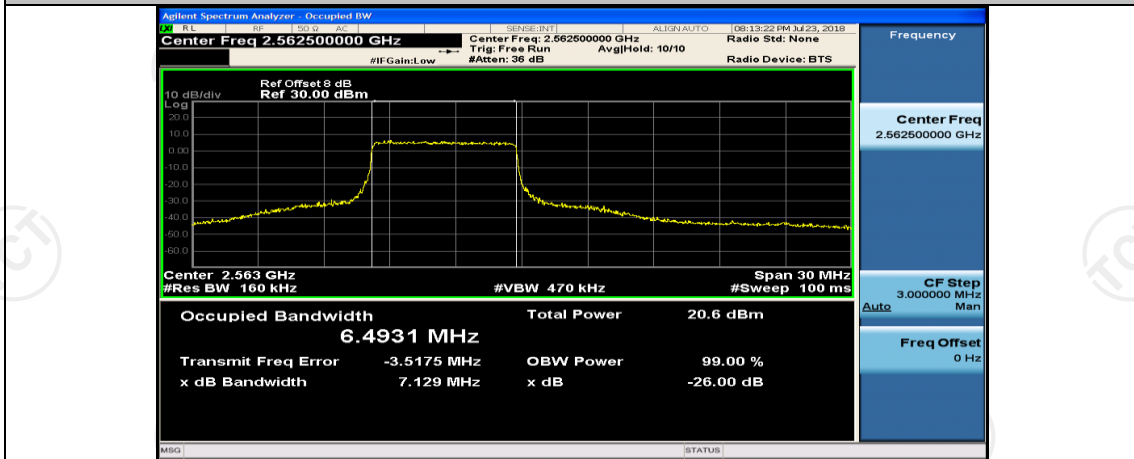

(Channel Bandwidth:15 MHz)_HCH_16QAM_1RB#74

(Channel Bandwidth:15 MHz)_HCH_16QAM_37RB#0

(Channel Bandwidth:15 MHz)_HCH_16QAM_37RB#18

(Channel Bandwidth:15 MHz)_HCH_16QAM_37RB#38

(Channel Bandwidth:15 MHz)_HCH_16QAM_75RB#0

Channel Bandwidth: 20 MHz

(Channel Bandwidth:20 MHz)_LCH_QPSK_50RB#0

(Channel Bandwidth:20 MHz)_LCH_QPSK_50RB#25

(Channel Bandwidth:20 MHz)_LCH_QPSK_50RB#50

(Channel Bandwidth:20 MHz)_LCH_QPSK_100RB#0

(Channel Bandwidth:20 MHz)_MCH_QPSK_1RB#0