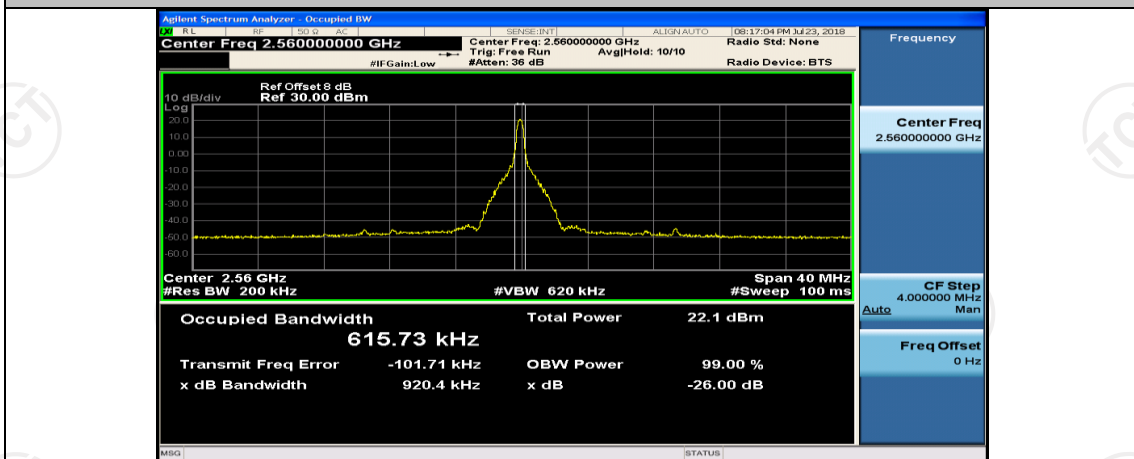

(Channel Bandwidth:20 MHz)_MCH_QPSK_1RB#50

(Channel Bandwidth:20 MHz)_MCH_QPSK_1RB#99

(Channel Bandwidth:20 MHz)_MCH_QPSK_50RB#0

(Channel Bandwidth:20 MHz)_MCH_QPSK_50RB#25

(Channel Bandwidth:20 MHz)_MCH_QPSK_50RB#50

(Channel Bandwidth:20 MHz)_MCH_QPSK_100RB#0

(Channel Bandwidth:20 MHz)_HCH_QPSK_1RB#0

(Channel Bandwidth:20 MHz)_HCH_QPSK_1RB#50

(Channel Bandwidth:20 MHz)_HCH_QPSK_1RB#99

(Channel Bandwidth:20 MHz)_HCH_QPSK_50RB#0