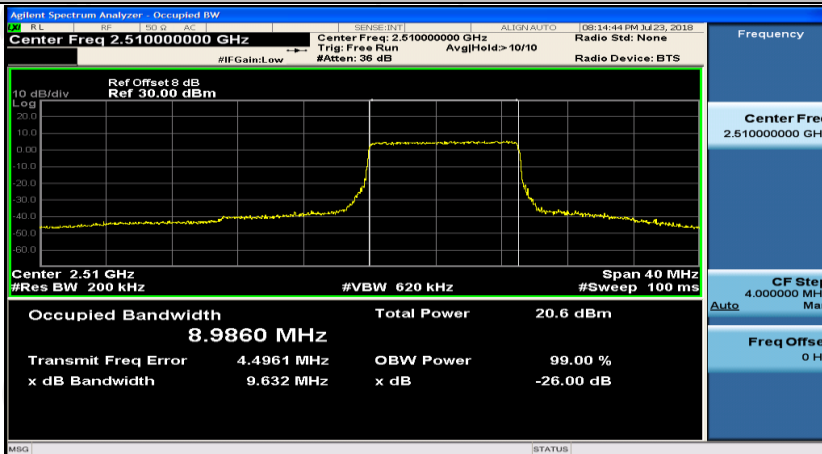

Channel Bandwidth: 20 MHz

(Channel Bandwidth:20 MHz)_LCH_QPSK_50RB#0

(Channel Bandwidth:20 MHz)_LCH_QPSK_50RB#25

(Channel Bandwidth:20 MHz)_LCH_QPSK_50RB#50

(Channel Bandwidth:20 MHz)_LCH_QPSK_100RB#0

(Channel Bandwidth:20 MHz)_MCH_QPSK_1RB#0

(Channel Bandwidth:20 MHz)_MCH_QPSK_1RB#50

(Channel Bandwidth:20 MHz)_MCH_QPSK_1RB#99

(Channel Bandwidth:20 MHz)_MCH_QPSK_50RB#0

(Channel Bandwidth:20 MHz)_MCH_QPSK_50RB#25

(Channel Bandwidth:20 MHz)_MCH_QPSK_50RB#50