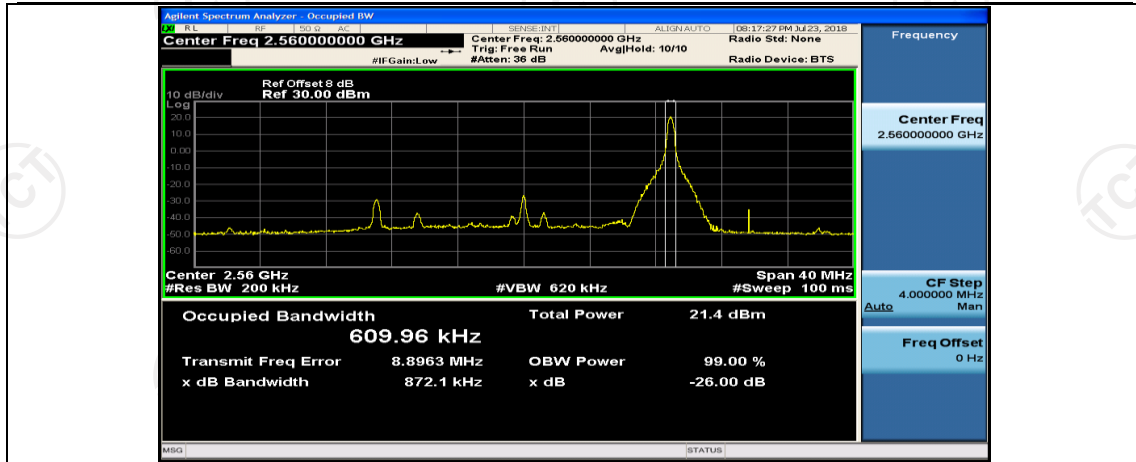

(Channel Bandwidth:20 MHz)_HCH_16QAM_50RB#0