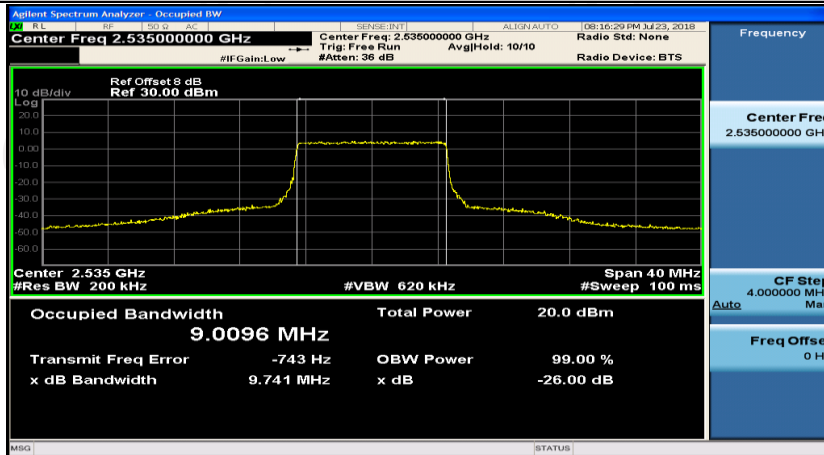

(Channel Bandwidth:20 MHz)_MCH_16QAM_1RB#0

(Channel Bandwidth:20 MHz)_MCH_16QAM_1RB#50

(Channel Bandwidth:20 MHz)_MCH_16QAM_1RB#99

(Channel Bandwidth:20 MHz)_MCH_16QAM_50RB#0

(Channel Bandwidth:20 MHz)_MCH_16QAM_50RB#25