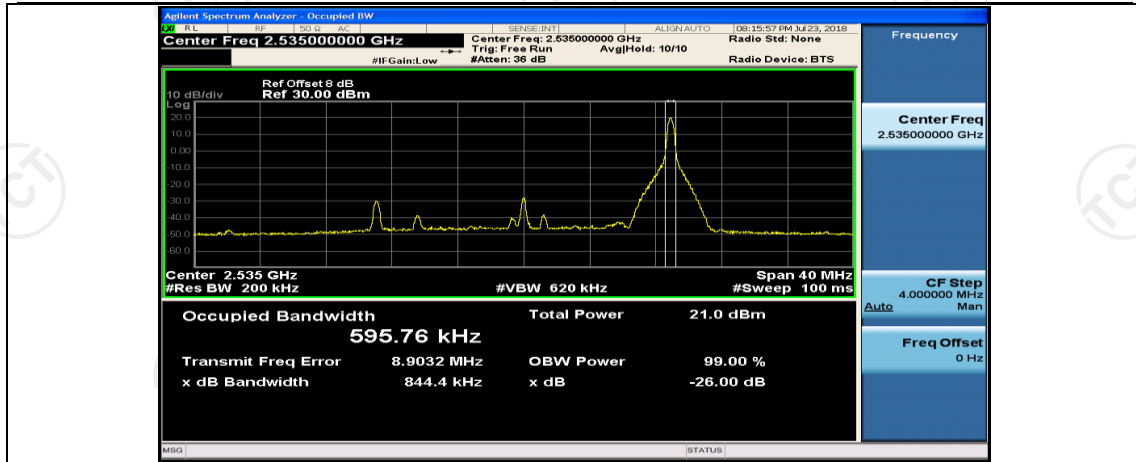

(Channel Bandwidth:20 MHz)_MCH_16QAM_50RB#0