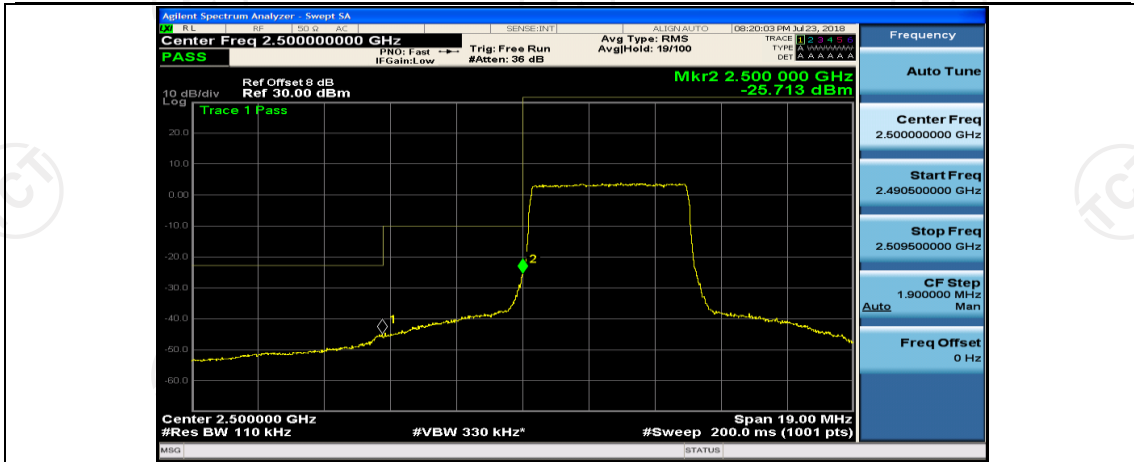

Channel Bandwidth: 5 MHz

(Channel Bandwidth: 5 MHz)_LCH_QPSK_12RB#0

(Channel Bandwidth: 5 MHz)_LCH_QPSK_12RB#6

(Channel Bandwidth: 5 MHz)_LCH_QPSK_12RB#13

(Channel Bandwidth: 5 MHz)_LCH_QPSK_25RB#0

(Channel Bandwidth: 5 MHz)_HCH_QPSK_1RB#0