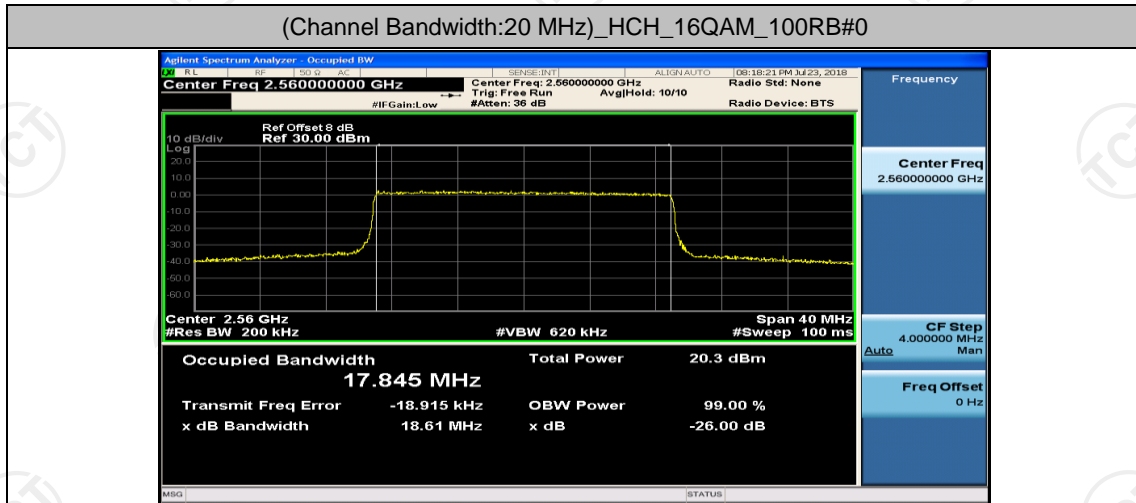

(Channel Bandwidth:20 MHz)_MCH_16QAM_50RB#50

(Channel Bandwidth:20 MHz)_HCH_16QAM_50RB#0

(Channel Bandwidth:20 MHz)_HCH_16QAM_50RB#25

(Channel Bandwidth:20 MHz)_HCH_16QAM_50RB#50

Appendix D: Band Edge

Test Graphs