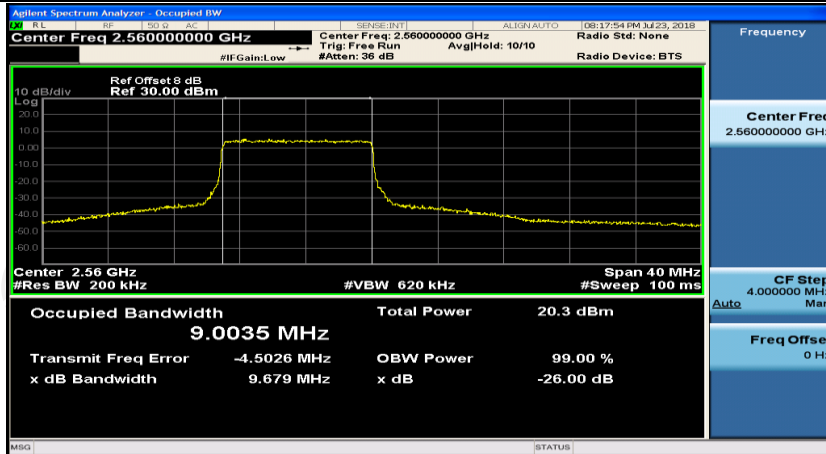

(Channel Bandwidth:20 MHz)_HCH_16QAM_50RB#25