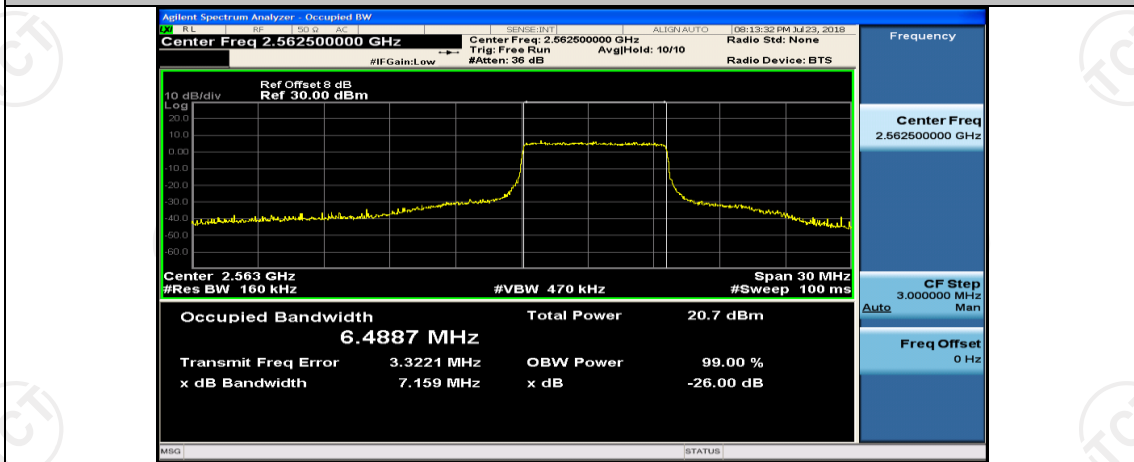

(Channel Bandwidth:15 MHz)_HCH_16QAM_1RB#74

(Channel Bandwidth:15 MHz)_HCH_16QAM_37RB#0

(Channel Bandwidth:15 MHz)_HCH_16QAM_37RB#18

(Channel Bandwidth:15 MHz)_HCH_16QAM_37RB#38

(Channel Bandwidth:15 MHz)_HCH_16QAM_75RB#0

Channel Bandwidth: 20 MHz

(Channel Bandwidth:20 MHz)_LCH_QPSK_50RB#0

(Channel Bandwidth:20 MHz)_LCH_QPSK_50RB#25

(Channel Bandwidth:20 MHz)_LCH_QPSK_50RB#50

(Channel Bandwidth:20 MHz)_LCH_QPSK_100RB#0

(Channel Bandwidth:20 MHz)_MCH_QPSK_1RB#0