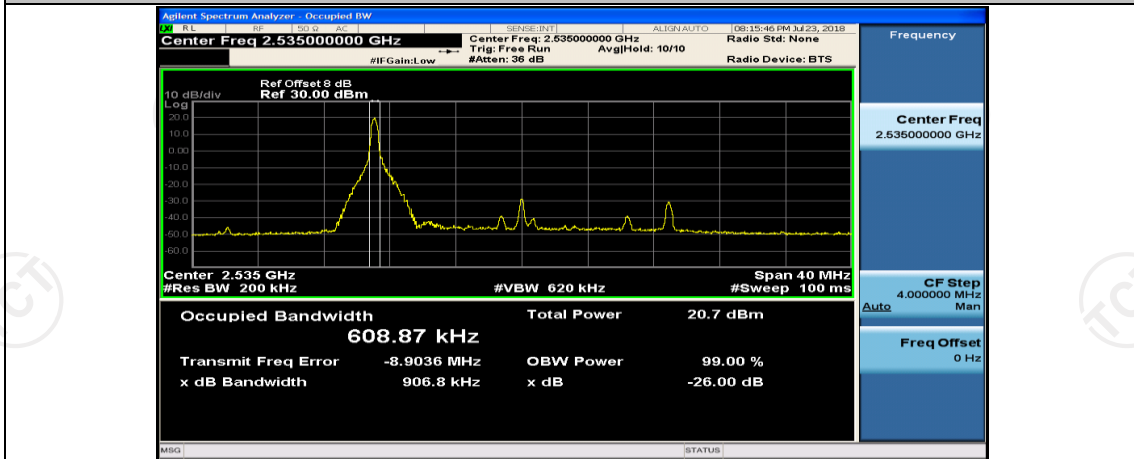

(Channel Bandwidth:20 MHz)_MCH_16QAM_1RB#50