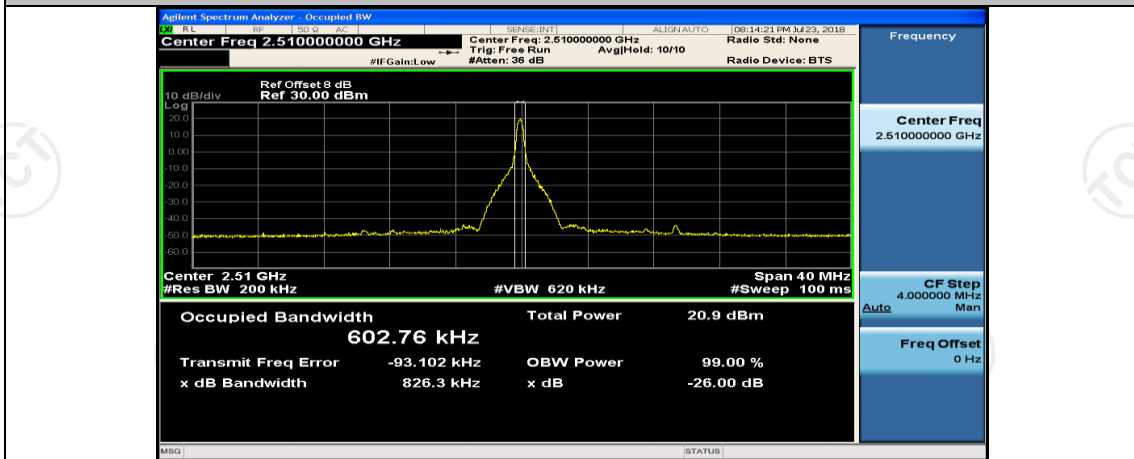

(Channel Bandwidth:20 MHz)_HCH_QPSK_50RB#25

(Channel Bandwidth:20 MHz)_HCH_QPSK_50RB#50

(Channel Bandwidth:20 MHz)_HCH_QPSK_100RB#0

(Channel Bandwidth:20 MHz)_LCH_16QAM_1RB#0

(Channel Bandwidth:20 MHz)_LCH_16QAM_1RB#50

(Channel Bandwidth:20 MHz)_LCH_16QAM_1RB#99

(Channel Bandwidth:20 MHz)_LCH_16QAM_50RB#0

(Channel Bandwidth:20 MHz)_LCH_16QAM_50RB#25

(Channel Bandwidth:20 MHz)_LCH_16QAM_50RB#50

(Channel Bandwidth:20 MHz)_LCH_16QAM_100RB#0