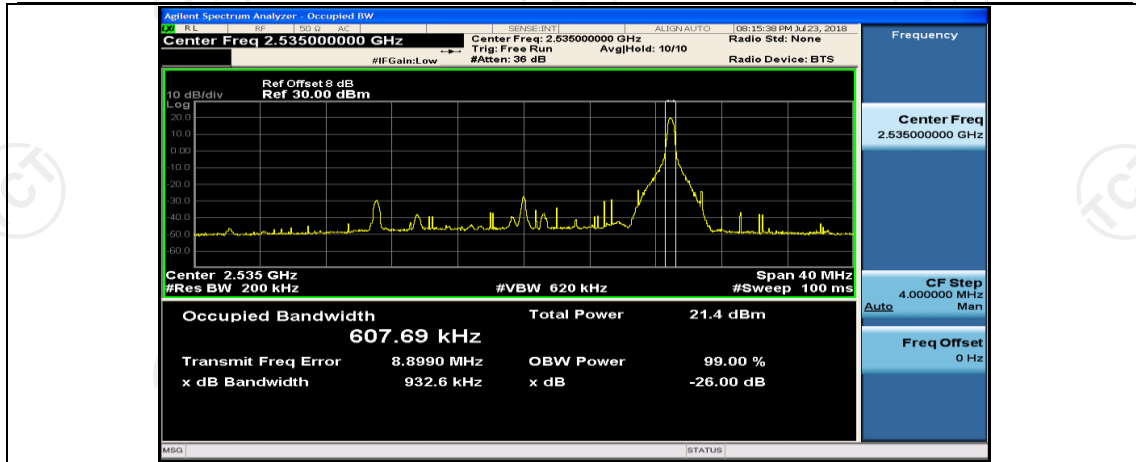

Channel Bandwidth: 20 MHz

(Channel Bandwidth:20 MHz)_LCH_QPSK_50RB#0

(Channel Bandwidth:20 MHz)_LCH_QPSK_50RB#25

(Channel Bandwidth:20 MHz)_LCH_QPSK_50RB#50

(Channel Bandwidth:20 MHz)_LCH_QPSK_100RB#0

(Channel Bandwidth:20 MHz)_MCH_QPSK_1RB#0

(Channel Bandwidth:20 MHz)_MCH_QPSK_1RB#50

(Channel Bandwidth:20 MHz)_MCH_QPSK_1RB#99

(Channel Bandwidth:20 MHz)_MCH_QPSK_50RB#0

(Channel Bandwidth:20 MHz)_MCH_QPSK_50RB#25

(Channel Bandwidth:20 MHz)_MCH_QPSK_50RB#50