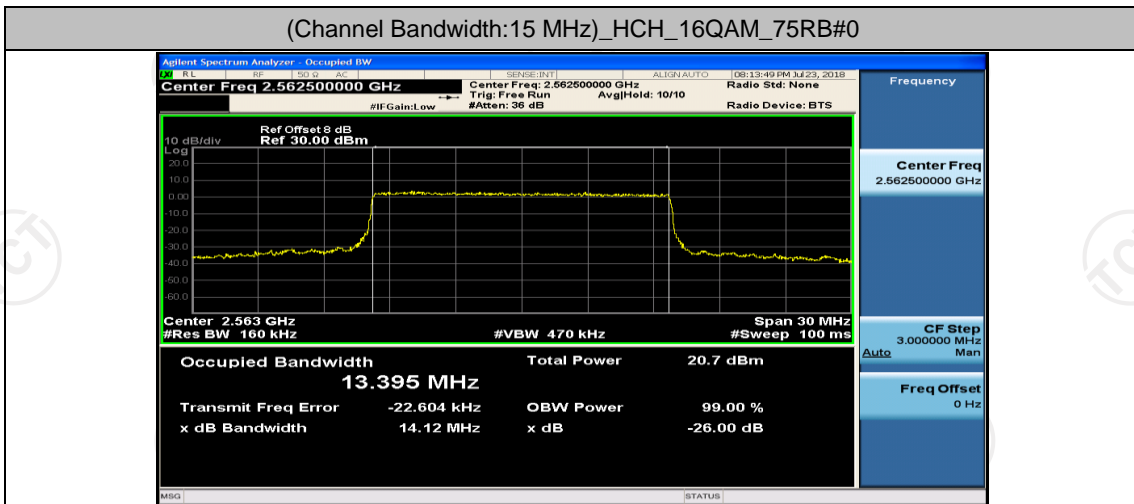

(Channel Bandwidth:15 MHz)_HCH_16QAM_1RB#74

(Channel Bandwidth:15 MHz)_HCH_16QAM_37RB#0

(Channel Bandwidth:15 MHz)_HCH_16QAM_37RB#18

(Channel Bandwidth:15 MHz)_HCH_16QAM_37RB#38

(Channel Bandwidth:15 MHz)_HCH_16QAM_75RB#0

Channel Bandwidth: 20 MHz

(Channel Bandwidth:20 MHz)_LCH_QPSK_50RB#0

(Channel Bandwidth:20 MHz)_LCH_QPSK_50RB#25

(Channel Bandwidth:20 MHz)_LCH_QPSK_50RB#50

(Channel Bandwidth:20 MHz)_LCH_QPSK_100RB#0

(Channel Bandwidth:20 MHz)_MCH_QPSK_1RB#0