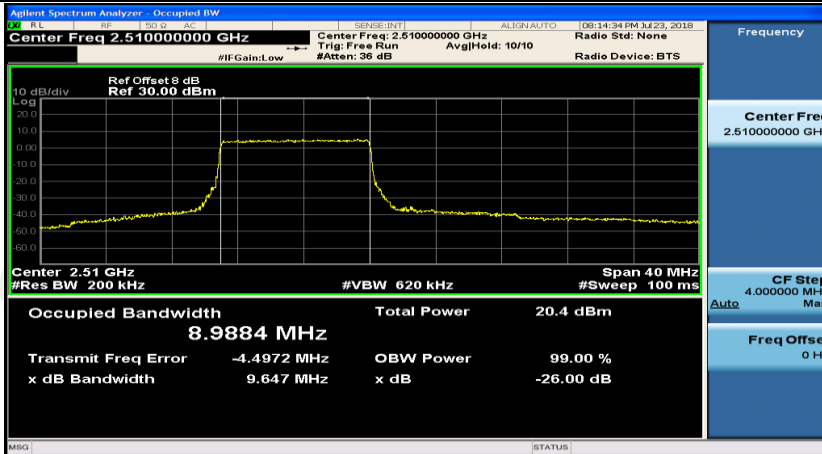

(Channel Bandwidth:15 MHz)_HCH_16QAM_1RB#74

(Channel Bandwidth:15 MHz)_HCH_16QAM_37RB#0

(Channel Bandwidth:15 MHz)_HCH_16QAM_37RB#18

(Channel Bandwidth:15 MHz)_HCH_16QAM_37RB#38

(Channel Bandwidth:15 MHz)_HCH_16QAM_75RB#0

Channel Bandwidth: 20 MHz

(Channel Bandwidth:20 MHz)_LCH_QPSK_50RB#0

(Channel Bandwidth:20 MHz)_LCH_QPSK_50RB#25

(Channel Bandwidth:20 MHz)_LCH_QPSK_50RB#50

(Channel Bandwidth:20 MHz)_LCH_QPSK_100RB#0

(Channel Bandwidth:20 MHz)_MCH_QPSK_1RB#0