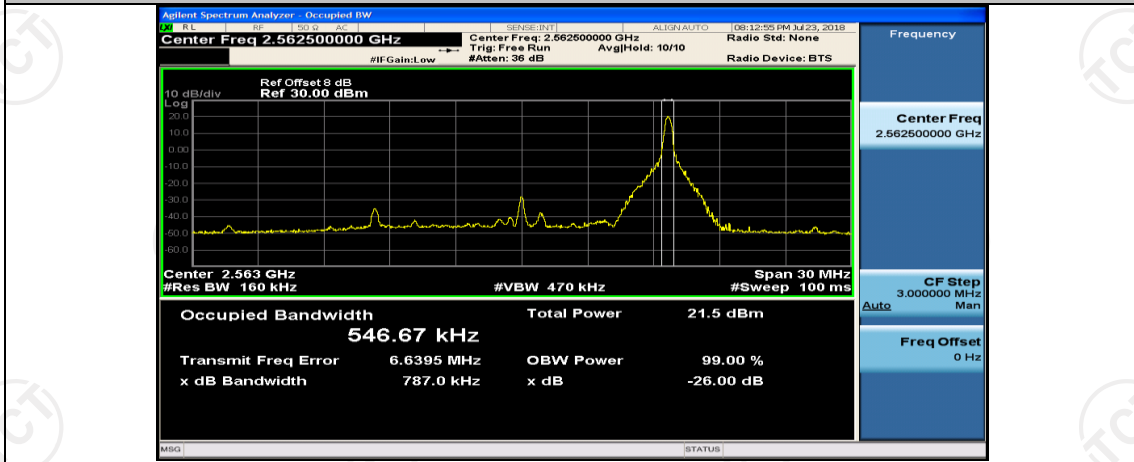

(Channel Bandwidth:15 MHz)_HCH_16QAM_1RB#74

(Channel Bandwidth:15 MHz)_HCH_16QAM_37RB#0

(Channel Bandwidth:15 MHz)_HCH_16QAM_37RB#18

(Channel Bandwidth:15 MHz)_HCH_16QAM_37RB#38

(Channel Bandwidth:15 MHz)_HCH_16QAM_75RB#0

Channel Bandwidth: 20 MHz

(Channel Bandwidth:20 MHz)_LCH_QPSK_50RB#0

(Channel Bandwidth:20 MHz)_LCH_QPSK_50RB#25

(Channel Bandwidth:20 MHz)_LCH_QPSK_50RB#50

(Channel Bandwidth:20 MHz)_LCH_QPSK_100RB#0

(Channel Bandwidth:20 MHz)_MCH_QPSK_1RB#0