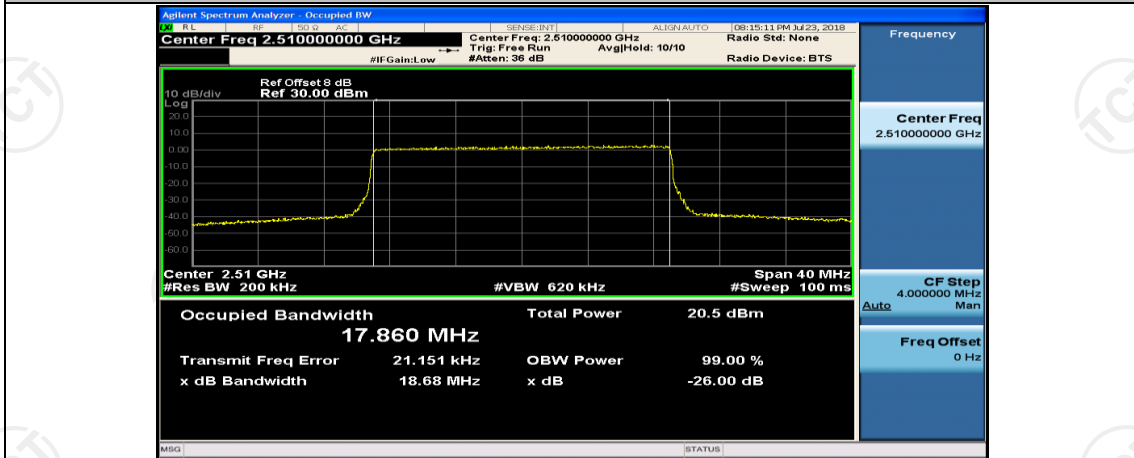

Channel Bandwidth: 20 MHz

(Channel Bandwidth:20 MHz)_LCH_QPSK_50RB#0

(Channel Bandwidth:20 MHz)_LCH_QPSK_50RB#25

(Channel Bandwidth:20 MHz)_LCH_QPSK_50RB#50

(Channel Bandwidth:20 MHz)_LCH_QPSK_100RB#0

(Channel Bandwidth:20 MHz)_MCH_QPSK_1RB#0

(Channel Bandwidth:20 MHz)_MCH_QPSK_1RB#50

(Channel Bandwidth:20 MHz)_MCH_QPSK_1RB#99

(Channel Bandwidth:20 MHz)_MCH_QPSK_50RB#0

(Channel Bandwidth:20 MHz)_MCH_QPSK_50RB#25

(Channel Bandwidth:20 MHz)_MCH_QPSK_50RB#50