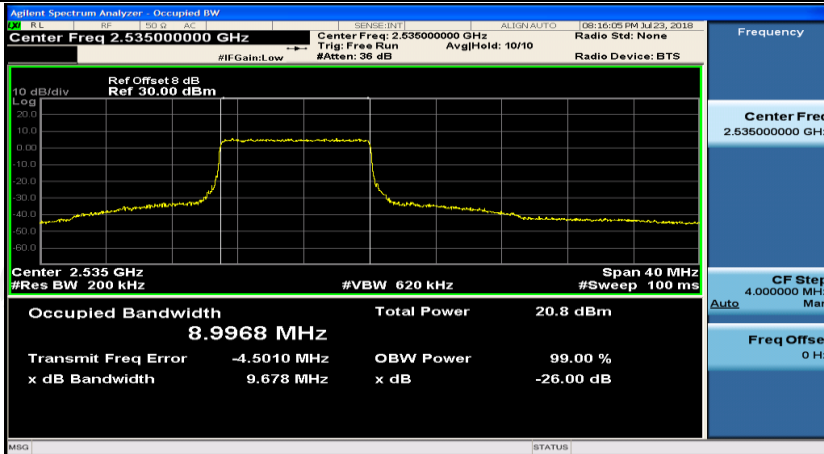

Channel Bandwidth: 20 MHz

(Channel Bandwidth:20 MHz)_LCH_QPSK_50RB#0

(Channel Bandwidth:20 MHz)_LCH_QPSK_50RB#25

(Channel Bandwidth:20 MHz)_LCH_QPSK_50RB#50

(Channel Bandwidth:20 MHz)_LCH_QPSK_100RB#0

(Channel Bandwidth:20 MHz)_MCH_QPSK_1RB#0

(Channel Bandwidth:20 MHz)_MCH_QPSK_1RB#50

(Channel Bandwidth:20 MHz)_MCH_QPSK_1RB#99

(Channel Bandwidth:20 MHz)_MCH_QPSK_50RB#0

(Channel Bandwidth:20 MHz)_MCH_QPSK_50RB#25

(Channel Bandwidth:20 MHz)_MCH_QPSK_50RB#50