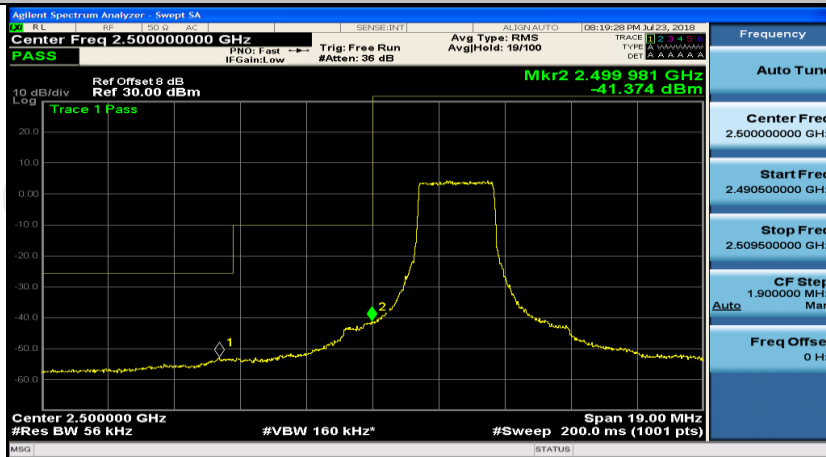

(Channel Bandwidth: 5 MHz)_LCH_QPSK_12RB#13