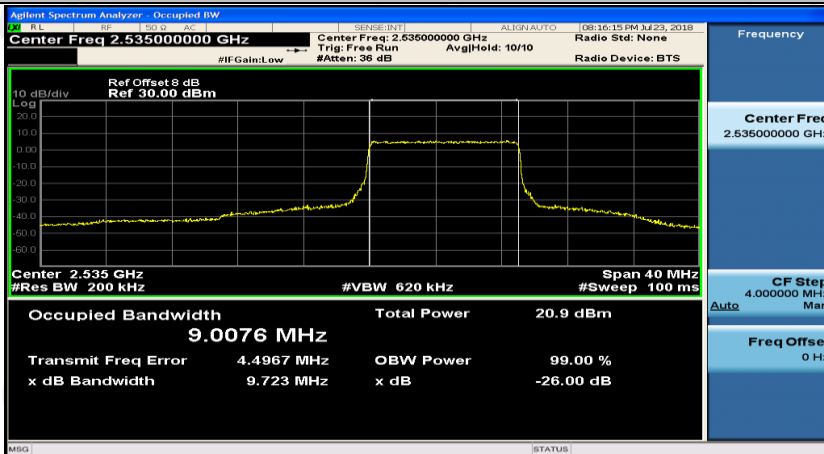

(Channel Bandwidth:20 MHz)_MCH_QPSK_1RB#50

(Channel Bandwidth:20 MHz)_MCH_QPSK_1RB#99

(Channel Bandwidth:20 MHz)_MCH_QPSK_50RB#0

(Channel Bandwidth:20 MHz)_MCH_QPSK_50RB#25

(Channel Bandwidth:20 MHz)_MCH_QPSK_50RB#50