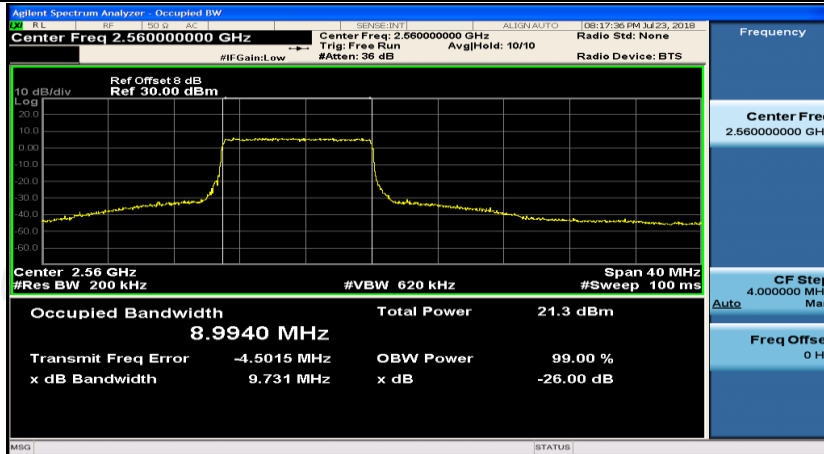

(Channel Bandwidth:20 MHz)_MCH_QPSK_100RB#0

(Channel Bandwidth:20 MHz)_HCH_QPSK_1RB#0

(Channel Bandwidth:20 MHz)_HCH_QPSK_1RB#50

(Channel Bandwidth:20 MHz)_HCH_QPSK_1RB#99

(Channel Bandwidth:20 MHz)_HCH_QPSK_50RB#0