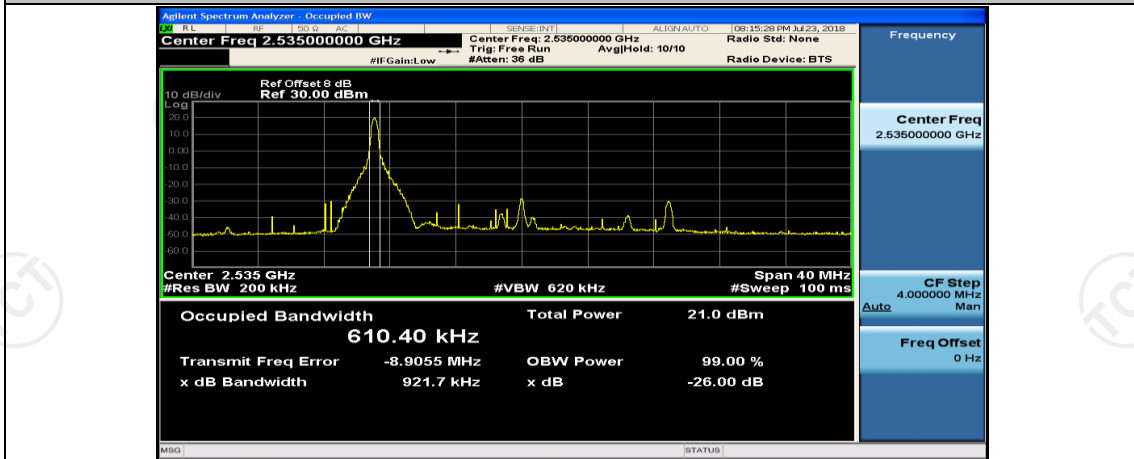

Channel Bandwidth: 20 MHz

(Channel Bandwidth:20 MHz)_LCH_QPSK_50RB#0

(Channel Bandwidth:20 MHz)_LCH_QPSK_50RB#25

(Channel Bandwidth:20 MHz)_LCH_QPSK_50RB#50

(Channel Bandwidth:20 MHz)_LCH_QPSK_100RB#0

(Channel Bandwidth:20 MHz)_MCH_QPSK_1RB#0

(Channel Bandwidth:20 MHz)_MCH_QPSK_1RB#50

(Channel Bandwidth:20 MHz)_MCH_QPSK_1RB#99

(Channel Bandwidth:20 MHz)_MCH_QPSK_50RB#0

(Channel Bandwidth:20 MHz)_MCH_QPSK_50RB#25

(Channel Bandwidth:20 MHz)_MCH_QPSK_50RB#50