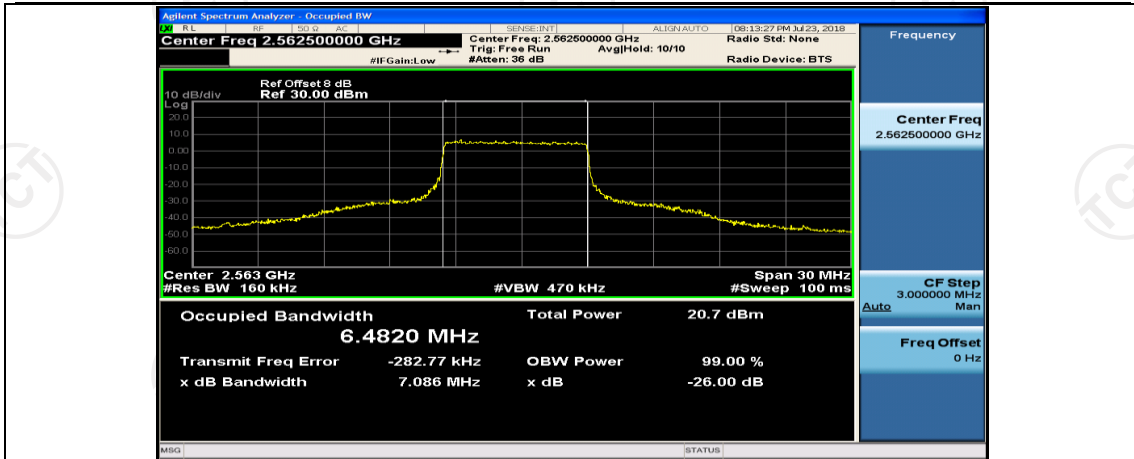

(Channel Bandwidth:15 MHz)_HCH_16QAM_1RB#74

(Channel Bandwidth:15 MHz)_HCH_16QAM_37RB#0

(Channel Bandwidth:15 MHz)_HCH_16QAM_37RB#18

(Channel Bandwidth:15 MHz)_HCH_16QAM_37RB#38

(Channel Bandwidth:15 MHz)_HCH_16QAM_75RB#0

Channel Bandwidth: 20 MHz

(Channel Bandwidth:20 MHz)_LCH_QPSK_50RB#0

(Channel Bandwidth:20 MHz)_LCH_QPSK_50RB#25

(Channel Bandwidth:20 MHz)_LCH_QPSK_50RB#50

(Channel Bandwidth:20 MHz)_LCH_QPSK_100RB#0

(Channel Bandwidth:20 MHz)_MCH_QPSK_1RB#0