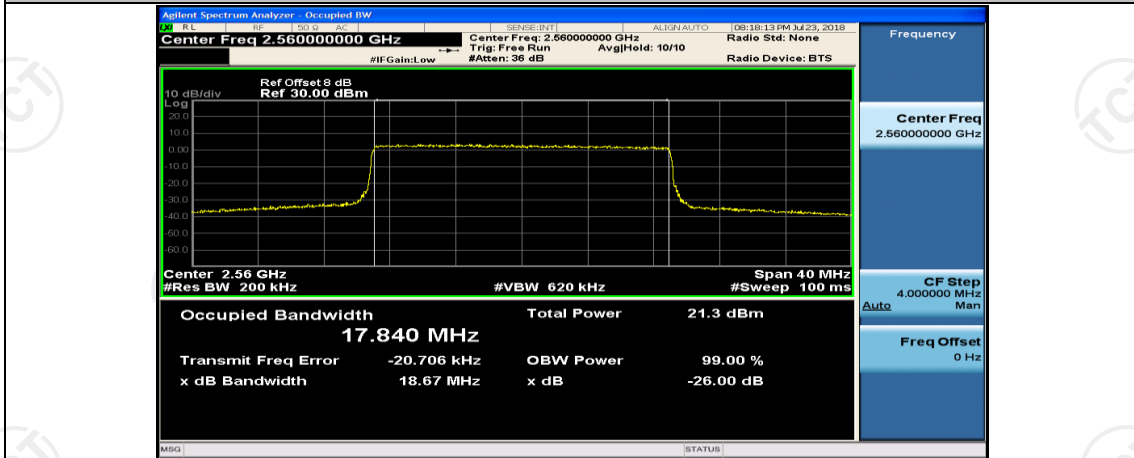

(Channel Bandwidth:20 MHz)_LCH_16QAM_1RB#0