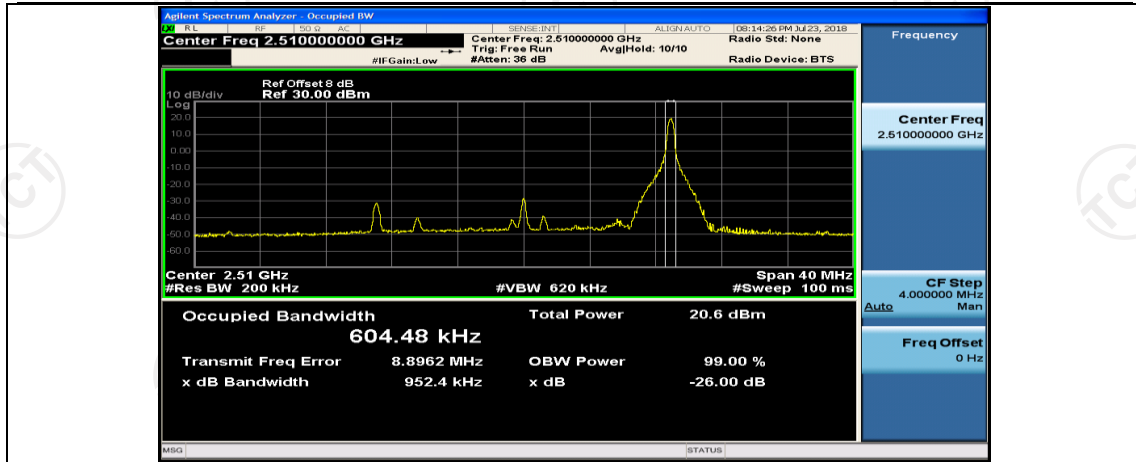

(Channel Bandwidth:20 MHz)_LCH_16QAM_50RB#0