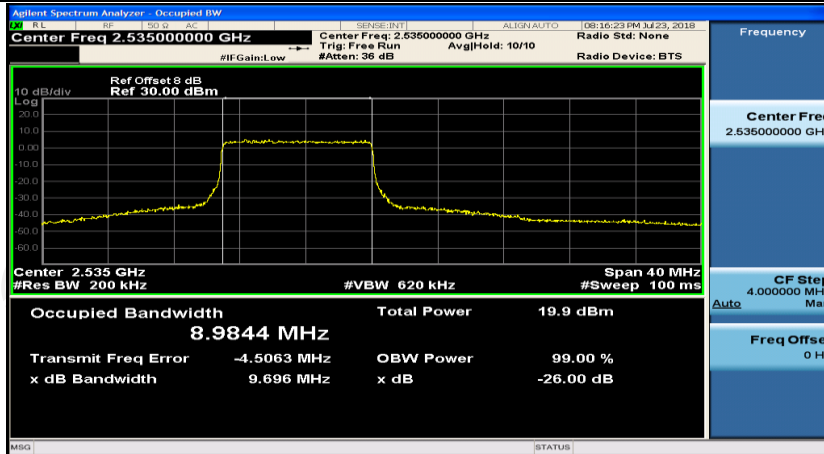

(Channel Bandwidth:20 MHz)_MCH_16QAM_1RB#0

(Channel Bandwidth:20 MHz)_MCH_16QAM_1RB#50

(Channel Bandwidth:20 MHz)_MCH_16QAM_1RB#99

(Channel Bandwidth:20 MHz)_MCH_16QAM_50RB#0

(Channel Bandwidth:20 MHz)_MCH_16QAM_50RB#25