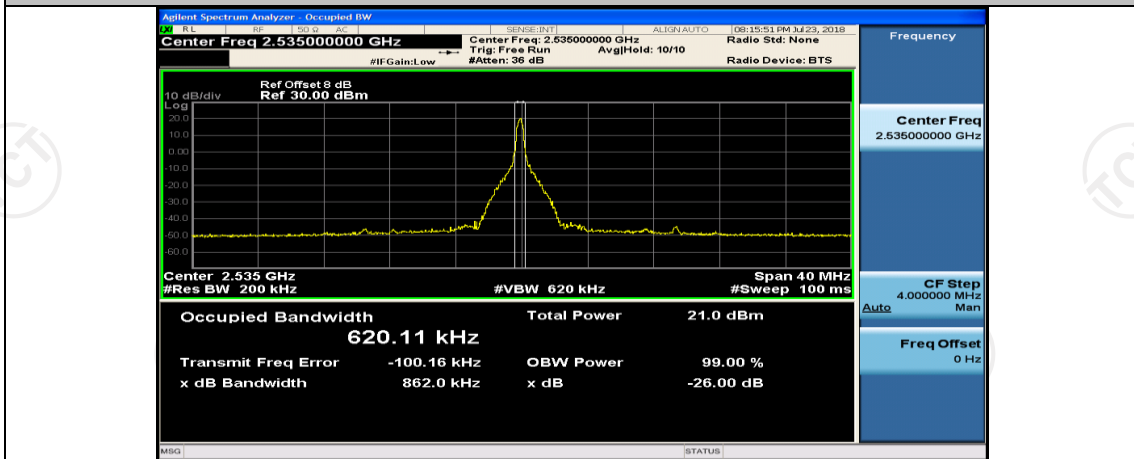

(Channel Bandwidth:20 MHz)_MCH_16QAM_1RB#99