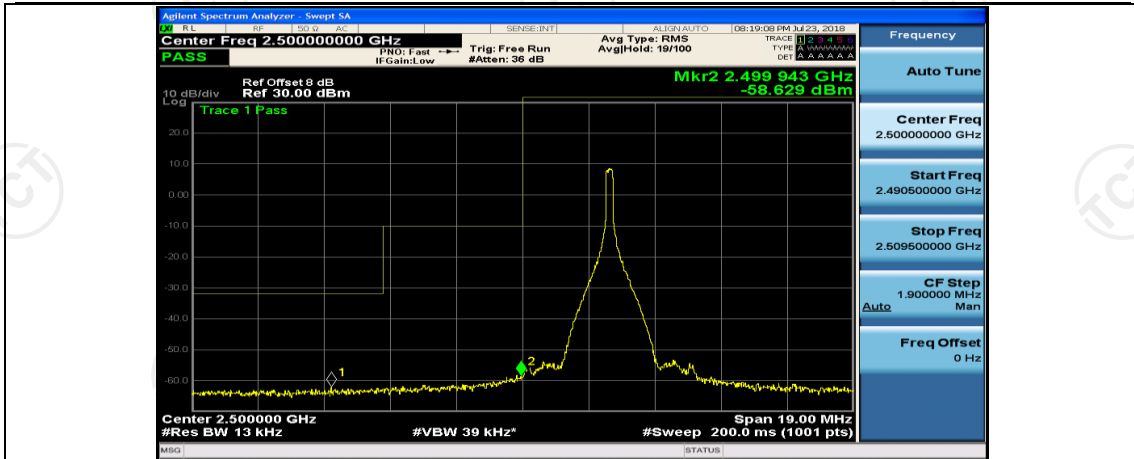

(Channel Bandwidth: 5 MHz)_LCH_16QAM_1RB#24