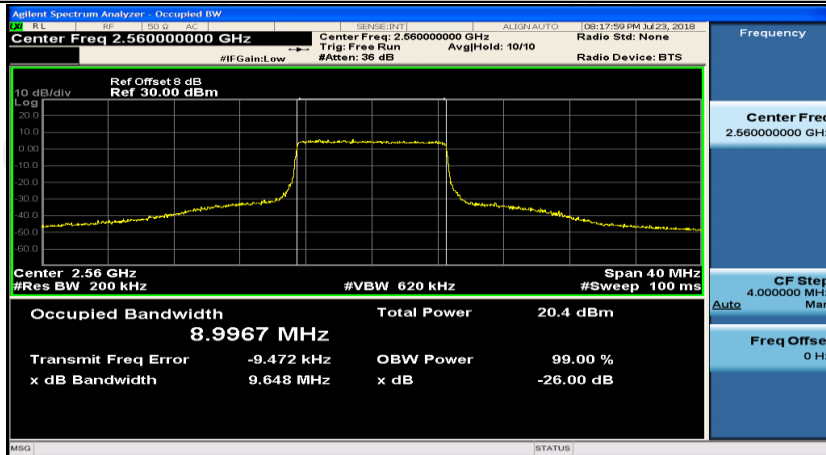

(Channel Bandwidth:20 MHz)_MCH_16QAM_50RB#50

(Channel Bandwidth:20 MHz)_HCH_16QAM_50RB#0

(Channel Bandwidth:20 MHz)_HCH_16QAM_50RB#25

(Channel Bandwidth:20 MHz)_HCH_16QAM_50RB#50

Appendix D: Band Edge

Test Graphs