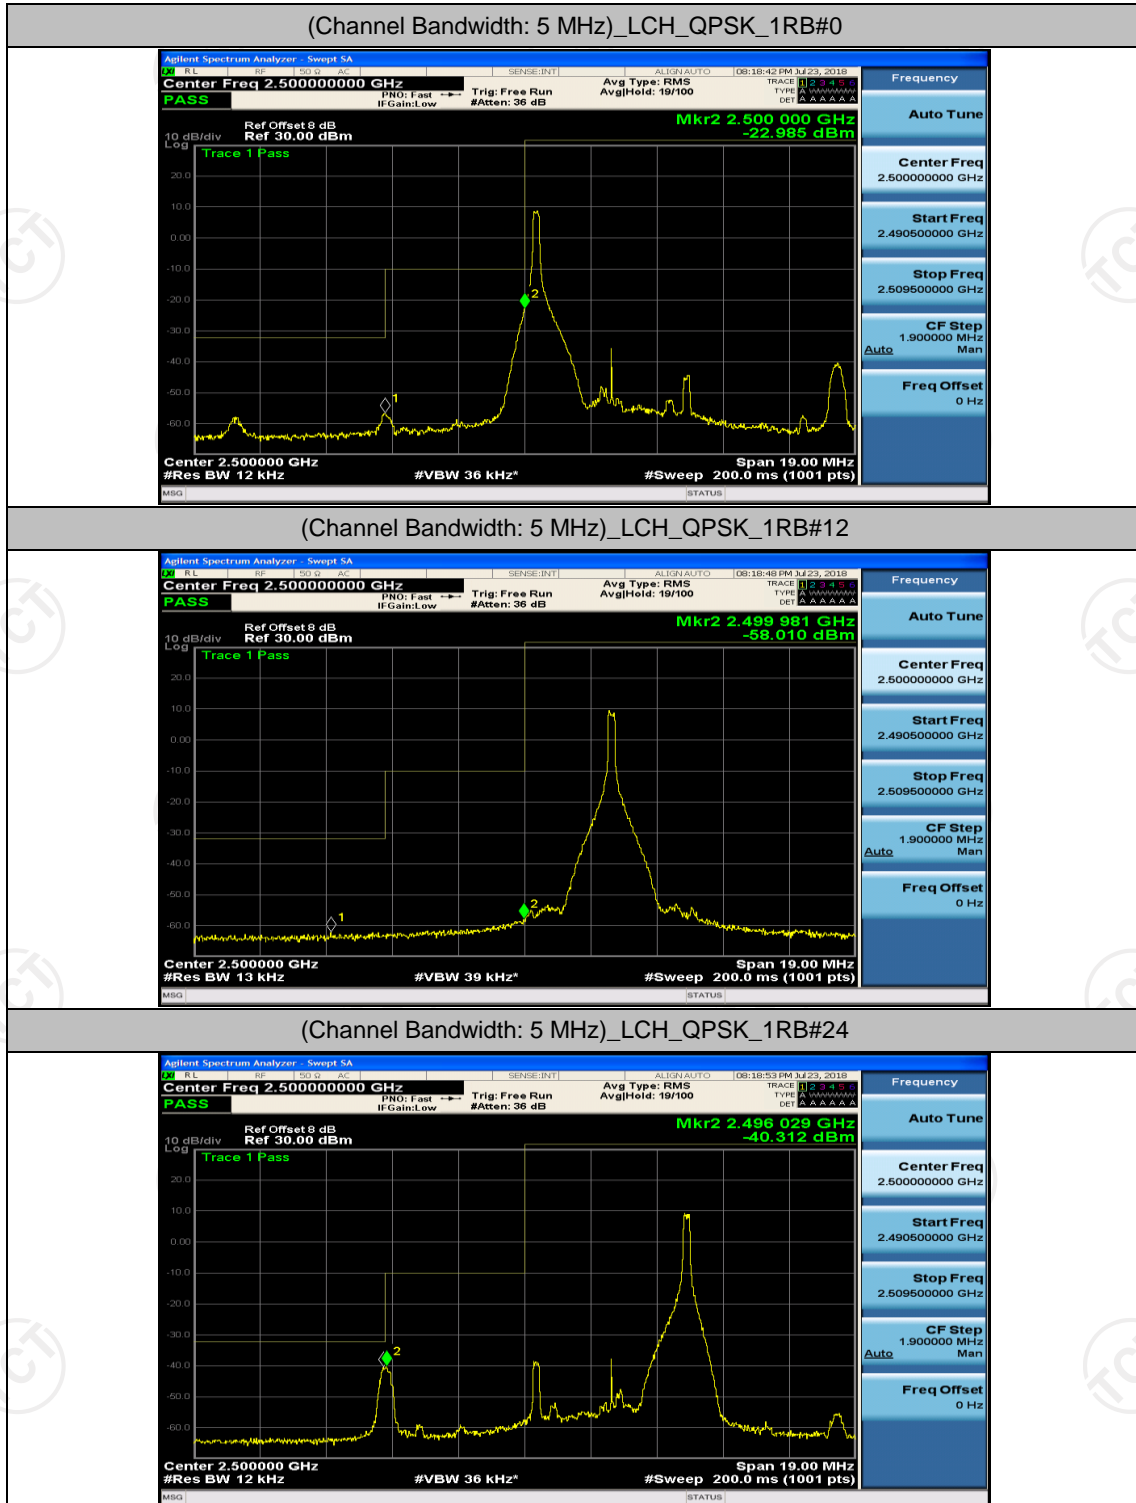

(Channel Bandwidth:20 MHz)_MCH_16QAM_50RB#50

(Channel Bandwidth:20 MHz)_HCH_16QAM_50RB#0

(Channel Bandwidth:20 MHz)_HCH_16QAM_50RB#25

(Channel Bandwidth:20 MHz)_HCH_16QAM_50RB#50

Appendix D: Band Edge

Test Graphs

Channel Bandwidth: 5 MHz

(Channel Bandwidth: 5 MHz)_LCH_QPSK_12RB#0

(Channel Bandwidth: 5 MHz)_LCH_QPSK_12RB#6

(Channel Bandwidth: 5 MHz)_LCH_QPSK_12RB#13

(Channel Bandwidth: 5 MHz)_LCH_QPSK_25RB#0

(Channel Bandwidth: 5 MHz)_HCH_QPSK_1RB#0