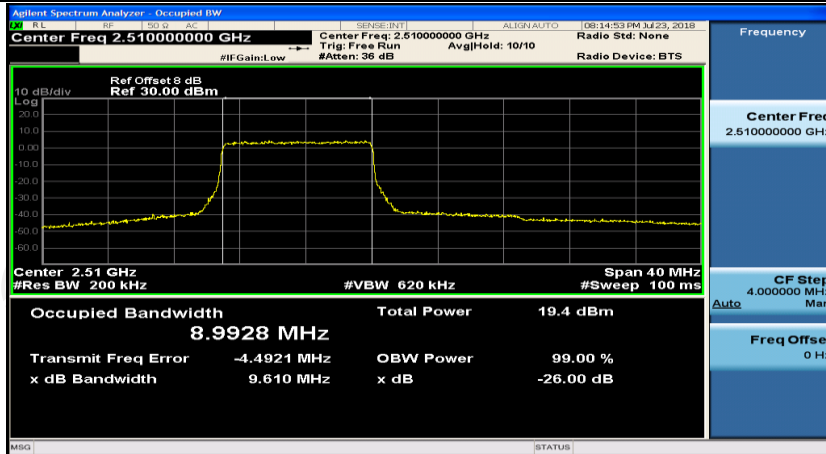

(Channel Bandwidth:20 MHz)_LCH_16QAM_50RB#25