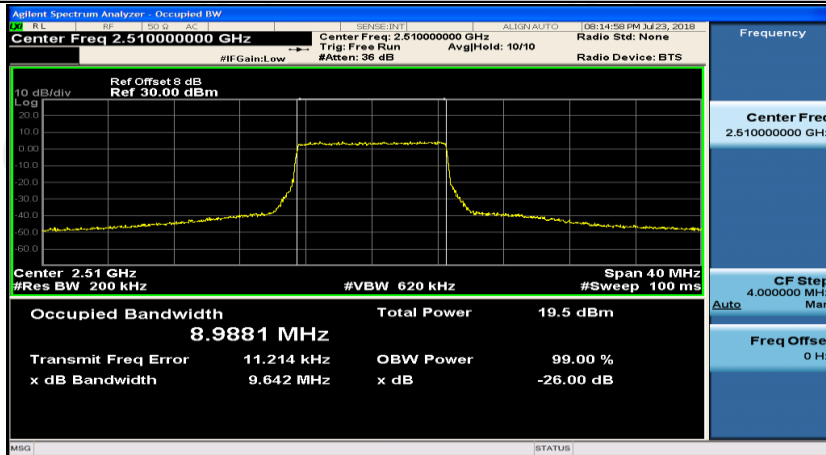

(Channel Bandwidth:20 MHz)_LCH_16QAM_50RB#50