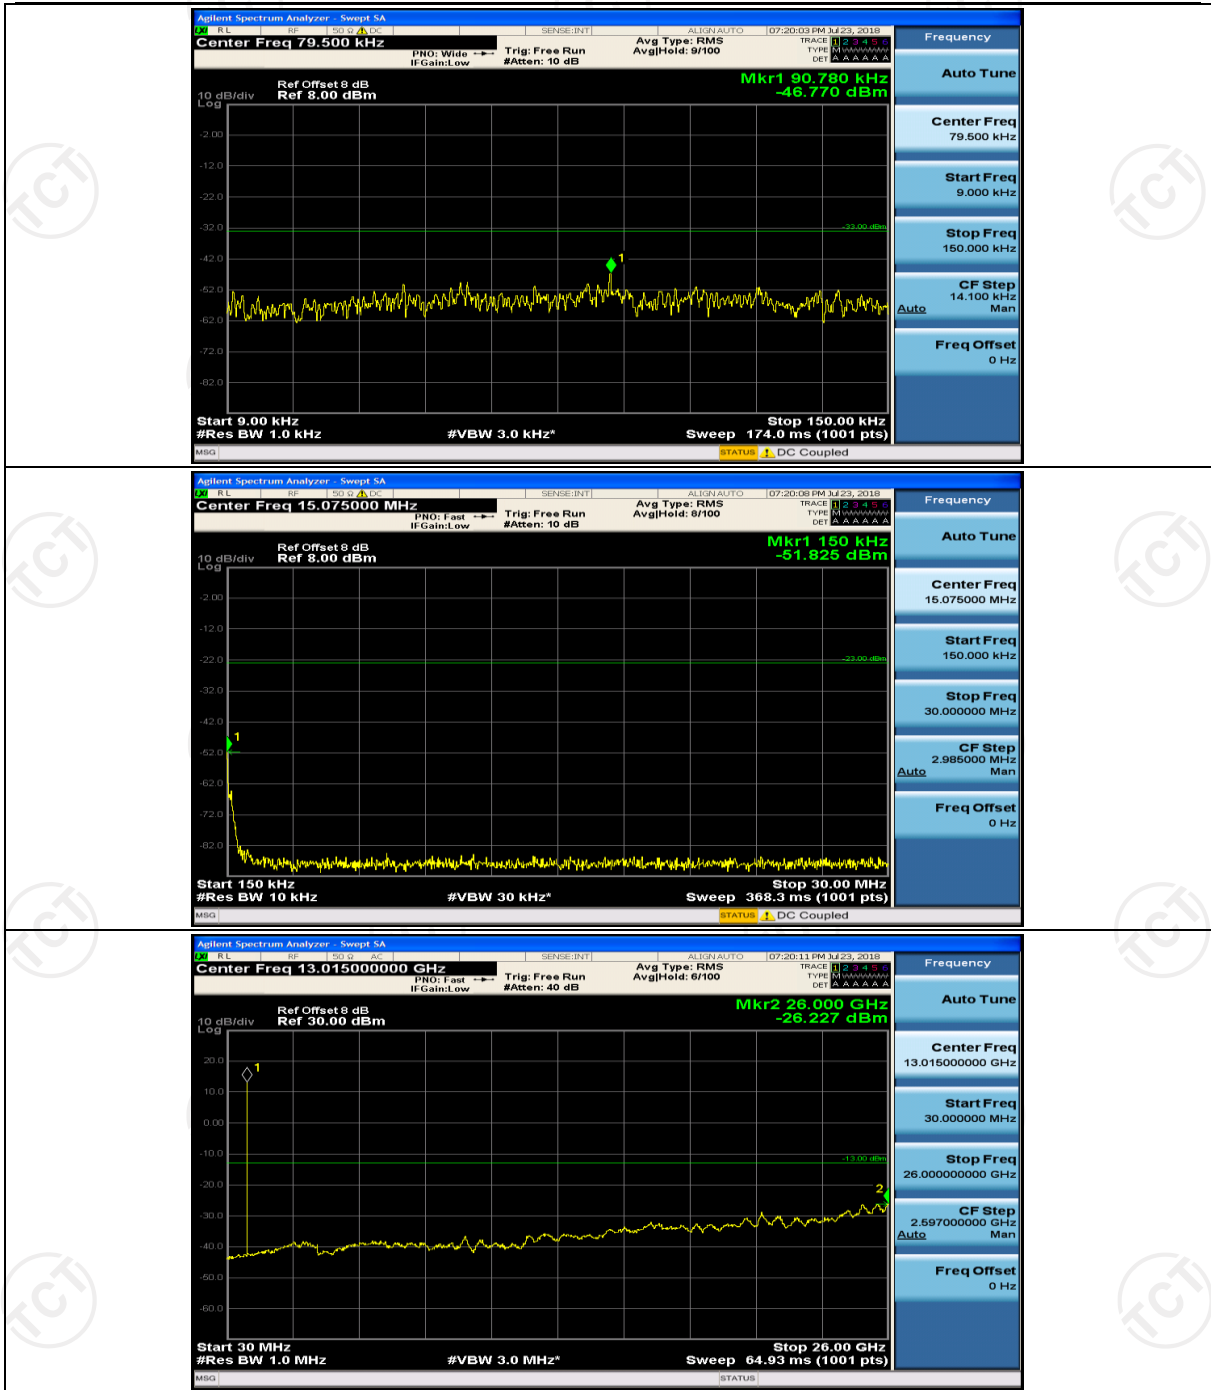

Channel Bandwidth: 3 MHz

(Channel Bandwidth: 3 MHz)_MCH_QPSK_1RB#0

(Channel Bandwidth: 3 MHz)_MCH_QPSK_1RB#7

(Channel Bandwidth: 3 MHz)_HCH_QPSK_1RB#0

(Channel Bandwidth: 3 MHz)_HCH_QPSK_1RB#7

(Channel Bandwidth: 3 MHz)_LCH_16QAM_1RB#0

(Channel Bandwidth: 3 MHz)_LCH_16QAM_1RB#7

(Channel Bandwidth: 3 MHz)_MCH_16QAM_1RB#0

(Channel Bandwidth: 3 MHz)_MCH_16QAM_1RB#7

(Channel Bandwidth: 3 MHz)_HCH_16QAM_1RB#0

(Channel Bandwidth: 3 MHz)_HCH_16QAM_1RB#7