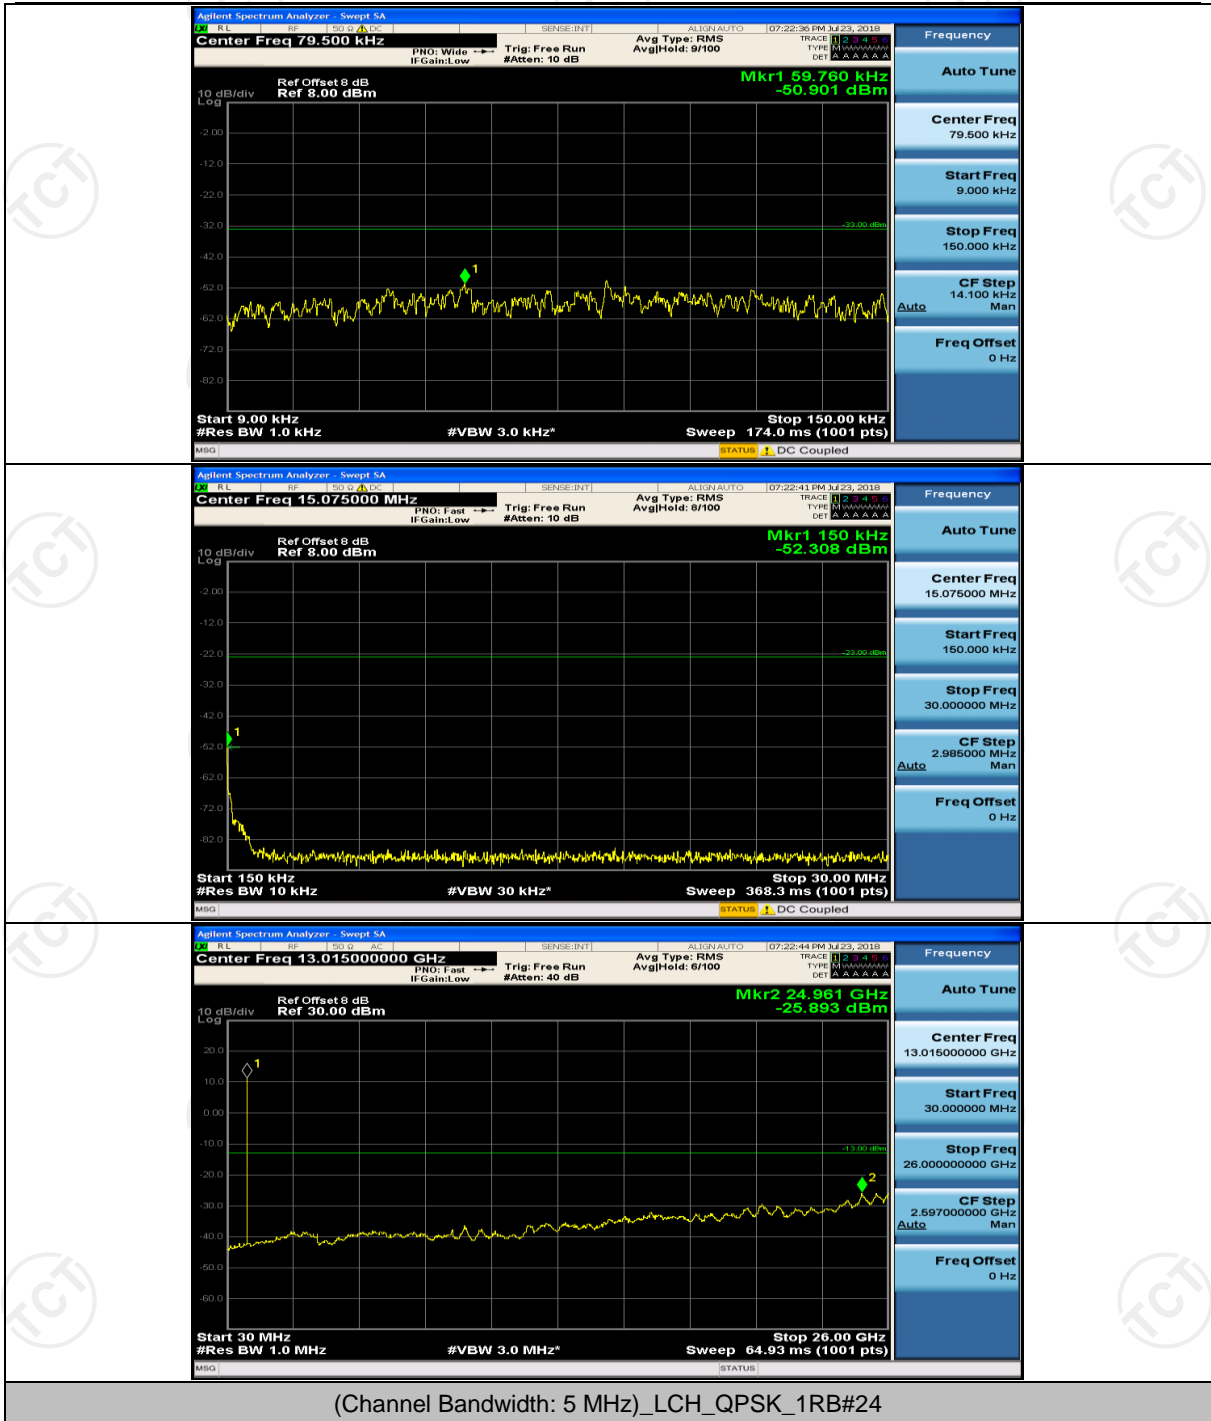

Channel Bandwidth: 3 MHz

(Channel Bandwidth: 3 MHz)_MCH_QPSK_1RB#0

(Channel Bandwidth: 3 MHz)_MCH_QPSK_1RB#7

(Channel Bandwidth: 3 MHz)_HCH_QPSK_1RB#0

(Channel Bandwidth: 3 MHz)_HCH_QPSK_1RB#7

(Channel Bandwidth: 3 MHz)_LCH_16QAM_1RB#0

(Channel Bandwidth: 3 MHz)_LCH_16QAM_1RB#7

(Channel Bandwidth: 3 MHz)_MCH_16QAM_1RB#0

(Channel Bandwidth: 3 MHz)_MCH_16QAM_1RB#7

(Channel Bandwidth: 3 MHz)_HCH_16QAM_1RB#0

(Channel Bandwidth: 3 MHz)_HCH_16QAM_1RB#7

Channel Bandwidth: 5 MHz

(Channel Bandwidth: 5 MHz)_MCH_QPSK_1RB#0

(Channel Bandwidth: 5 MHz)_MCH_QPSK_1RB#12

(Channel Bandwidth: 5 MHz)_HCH_QPSK_1RB#0

(Channel Bandwidth: 5 MHz)_HCH_QPSK_1RB#12

(Channel Bandwidth: 5 MHz)_LCH_16QAM_1RB#0