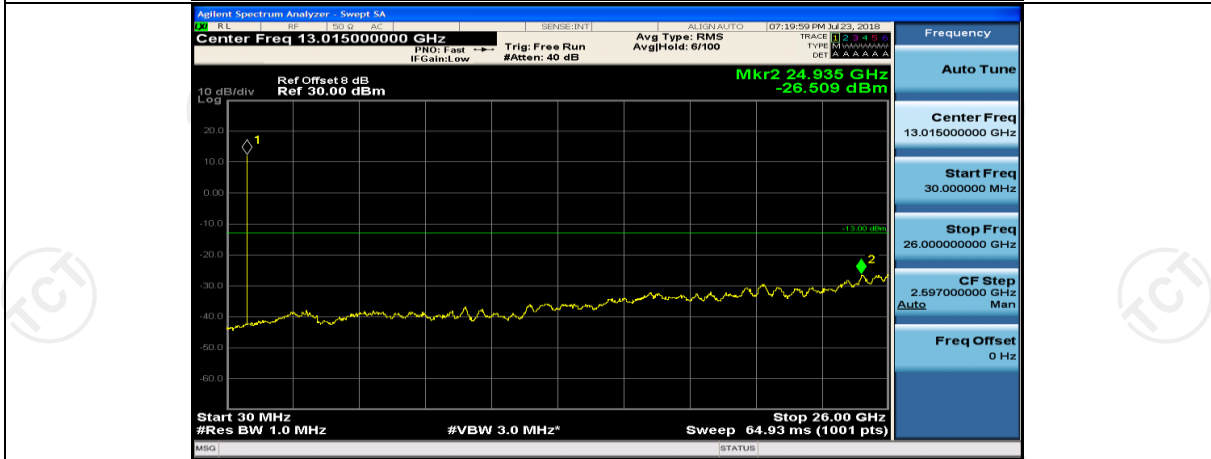

Channel Bandwidth: 3 MHz

(Channel Bandwidth: 3 MHz)_MCH_QPSK_1RB#0

(Channel Bandwidth: 3 MHz)_MCH_QPSK_1RB#7

(Channel Bandwidth: 3 MHz)_HCH_QPSK_1RB#0

(Channel Bandwidth: 3 MHz)_HCH_QPSK_1RB#7

(Channel Bandwidth: 3 MHz)_LCH_16QAM_1RB#0

(Channel Bandwidth: 3 MHz)_LCH_16QAM_1RB#7

(Channel Bandwidth: 3 MHz)_MCH_16QAM_1RB#0

(Channel Bandwidth: 3 MHz)_MCH_16QAM_1RB#7

(Channel Bandwidth: 3 MHz)_HCH_16QAM_1RB#0

(Channel Bandwidth: 3 MHz)_HCH_16QAM_1RB#7