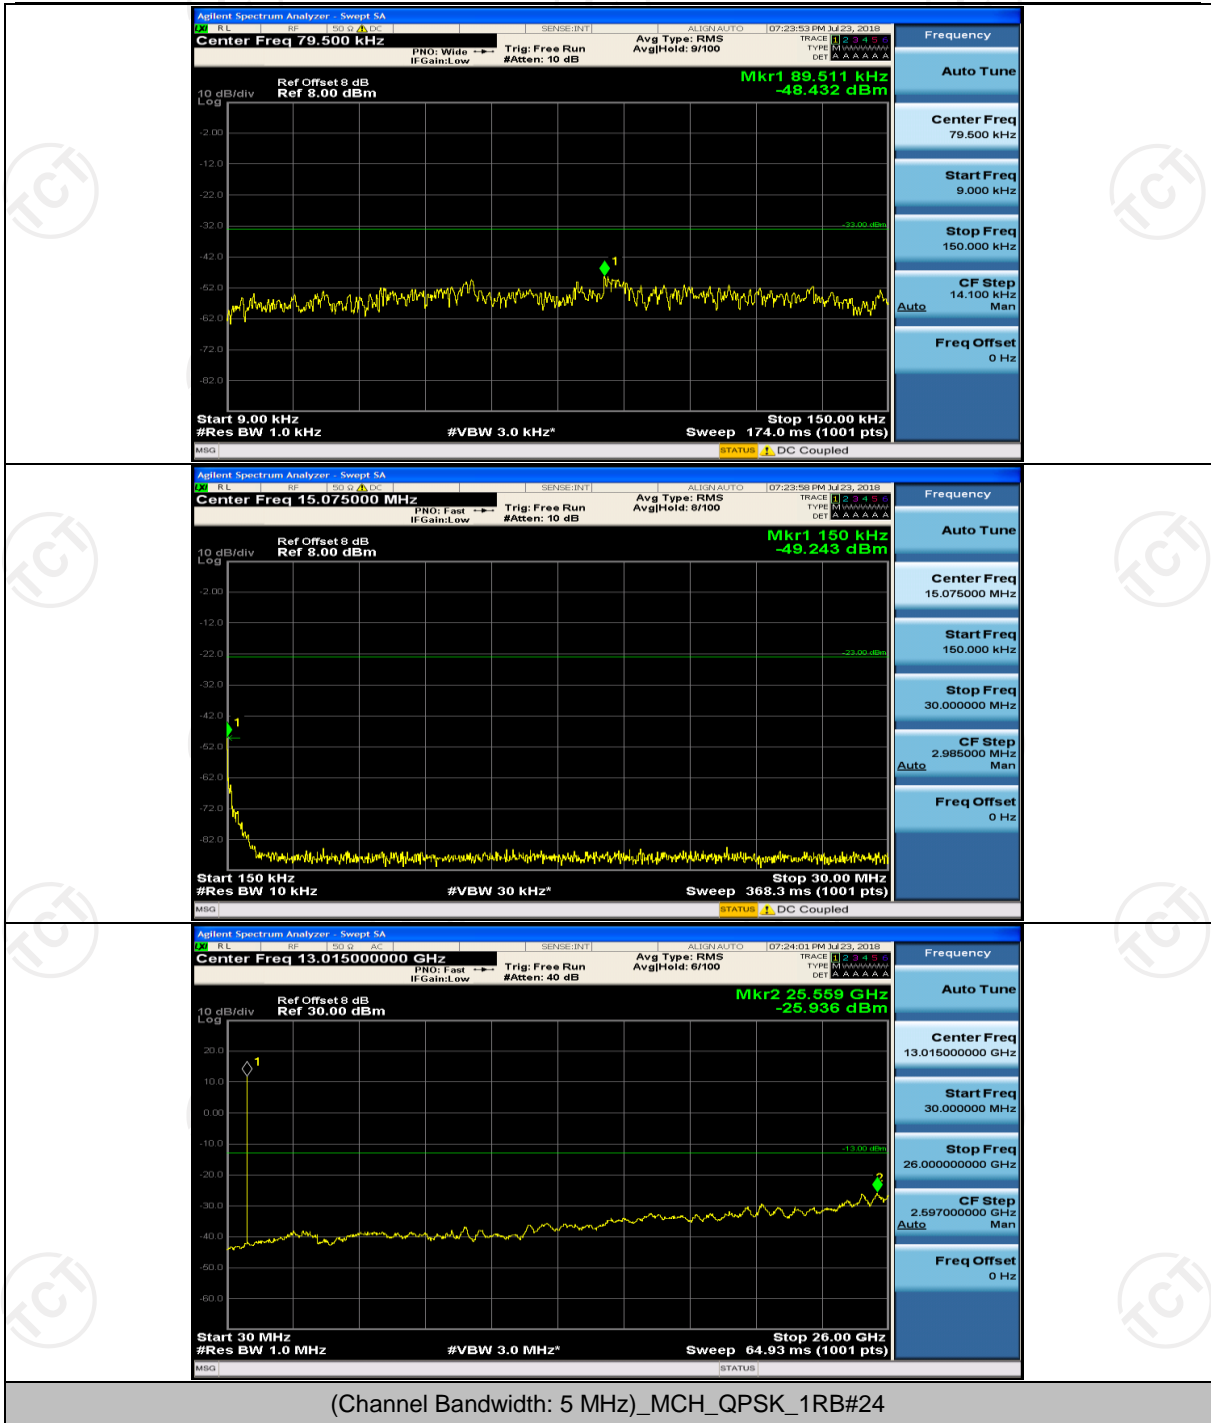

Channel Bandwidth: 5 MHz

(Channel Bandwidth: 5 MHz)_MCH_QPSK_1RB#0

(Channel Bandwidth: 5 MHz)_MCH_QPSK_1RB#12

(Channel Bandwidth: 5 MHz)_HCH_QPSK_1RB#0

(Channel Bandwidth: 5 MHz)_HCH_QPSK_1RB#12

(Channel Bandwidth: 5 MHz)_LCH_16QAM_1RB#0