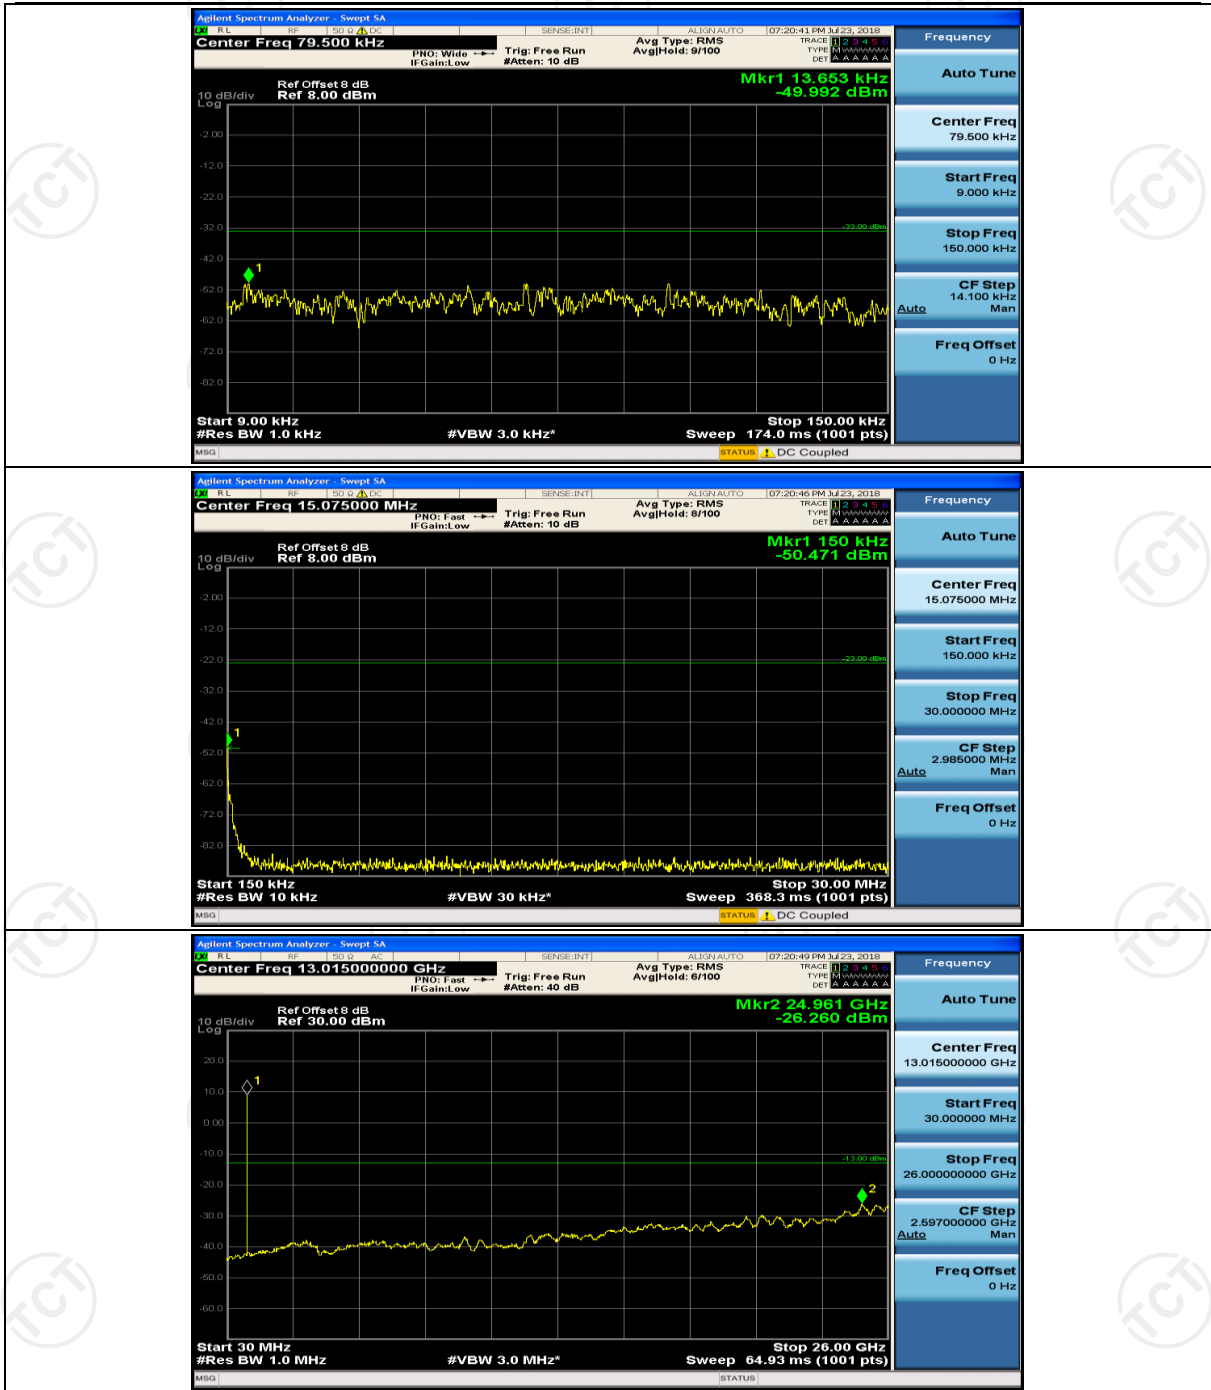

Channel Bandwidth: 3 MHz

(Channel Bandwidth: 3 MHz)_MCH_QPSK_1RB#0

(Channel Bandwidth: 3 MHz)_MCH_QPSK_1RB#7

(Channel Bandwidth: 3 MHz)_HCH_QPSK_1RB#0

(Channel Bandwidth: 3 MHz)_HCH_QPSK_1RB#7

(Channel Bandwidth: 3 MHz)_LCH_16QAM_1RB#0

(Channel Bandwidth: 3 MHz)_LCH_16QAM_1RB#7

(Channel Bandwidth: 3 MHz)_MCH_16QAM_1RB#0

(Channel Bandwidth: 3 MHz)_MCH_16QAM_1RB#7

(Channel Bandwidth: 3 MHz)_HCH_16QAM_1RB#0

(Channel Bandwidth: 3 MHz)_HCH_16QAM_1RB#7