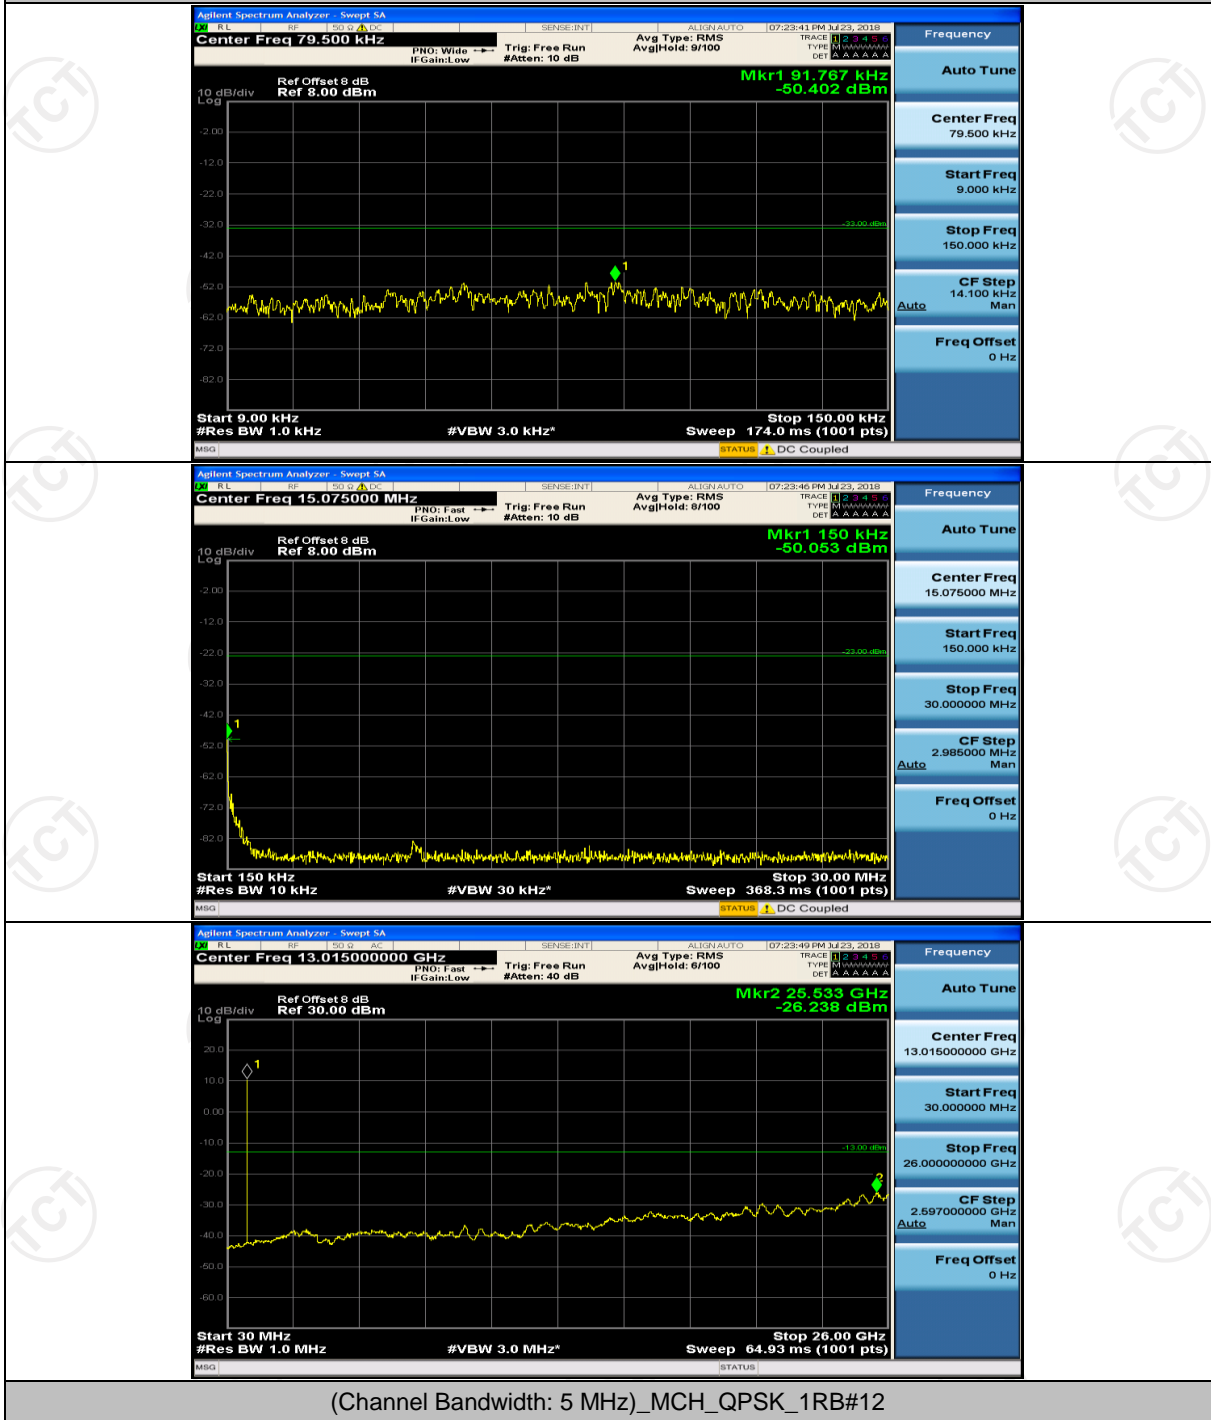

Channel Bandwidth: 3 MHz

(Channel Bandwidth: 3 MHz)_MCH_QPSK_1RB#0

(Channel Bandwidth: 3 MHz)_MCH_QPSK_1RB#7

(Channel Bandwidth: 3 MHz)_HCH_QPSK_1RB#0

(Channel Bandwidth: 3 MHz)_HCH_QPSK_1RB#7

(Channel Bandwidth: 3 MHz)_LCH_16QAM_1RB#0

(Channel Bandwidth: 3 MHz)_LCH_16QAM_1RB#7

(Channel Bandwidth: 3 MHz)_MCH_16QAM_1RB#0

(Channel Bandwidth: 3 MHz)_MCH_16QAM_1RB#7

(Channel Bandwidth: 3 MHz)_HCH_16QAM_1RB#0

(Channel Bandwidth: 3 MHz)_HCH_16QAM_1RB#7

Channel Bandwidth: 5 MHz

(Channel Bandwidth: 5 MHz)_MCH_QPSK_1RB#0

(Channel Bandwidth: 5 MHz)_MCH_QPSK_1RB#12

(Channel Bandwidth: 5 MHz)_HCH_QPSK_1RB#0

(Channel Bandwidth: 5 MHz)_HCH_QPSK_1RB#12

(Channel Bandwidth: 5 MHz)_LCH_16QAM_1RB#0