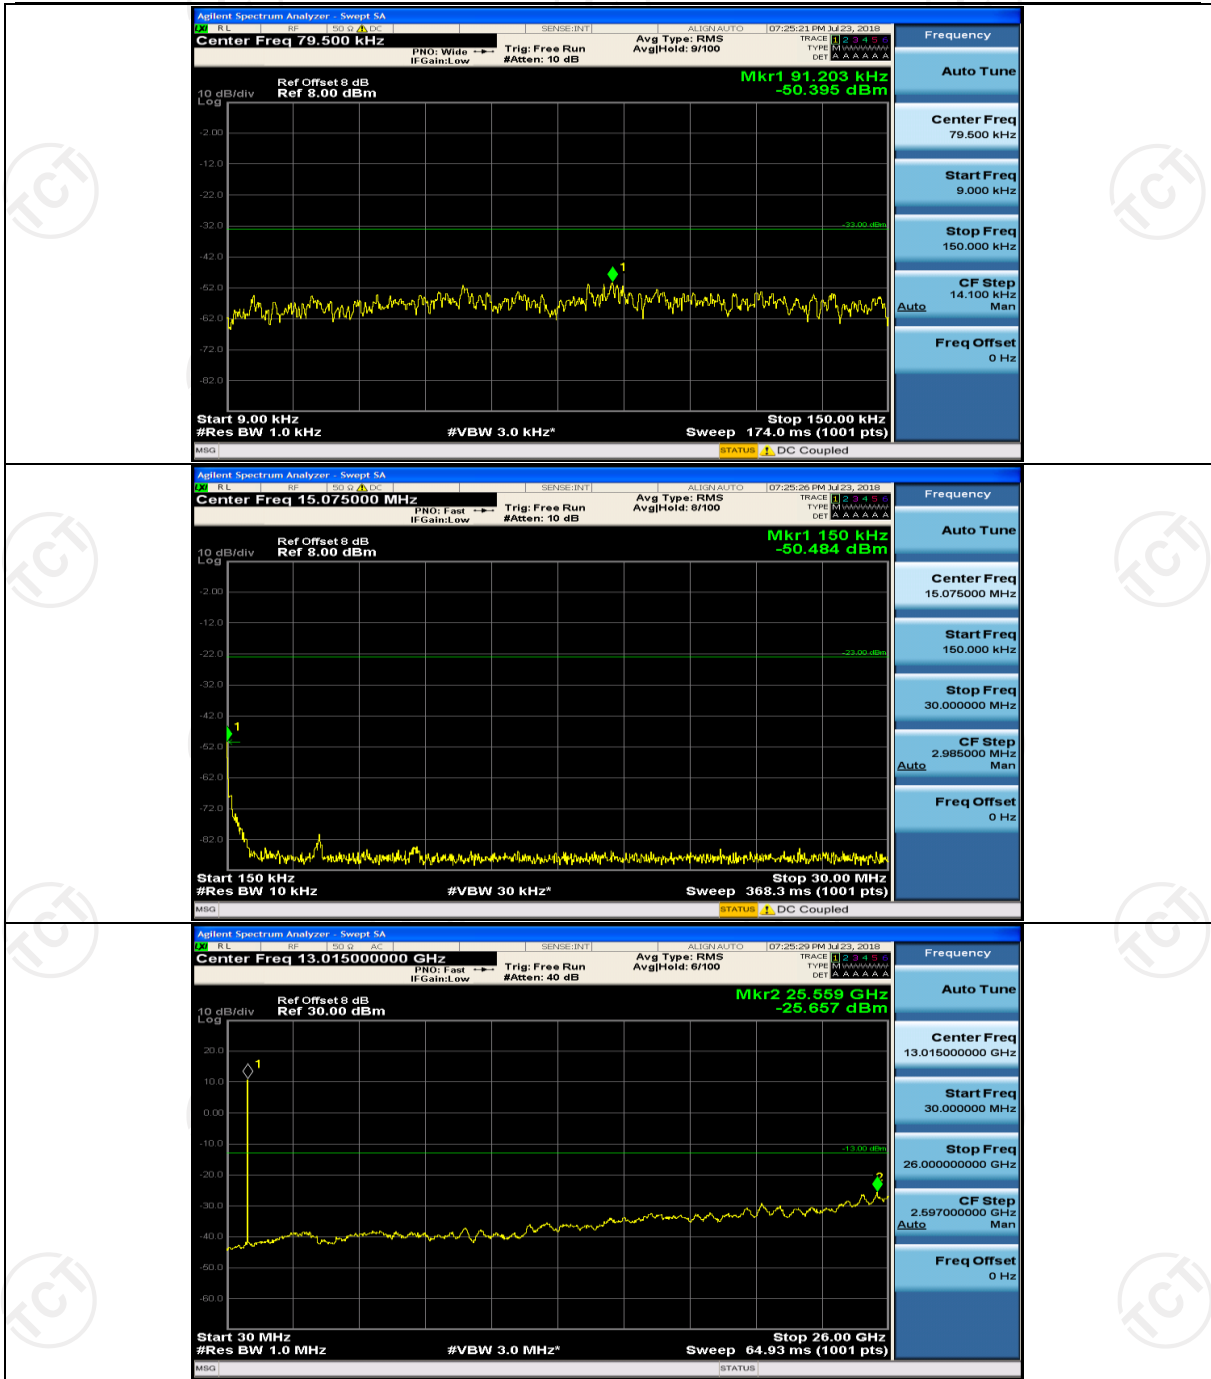

Channel Bandwidth: 5 MHz

(Channel Bandwidth: 5 MHz)_MCH_QPSK_1RB#0

(Channel Bandwidth: 5 MHz)_MCH_QPSK_1RB#12

(Channel Bandwidth: 5 MHz)_HCH_QPSK_1RB#0

(Channel Bandwidth: 5 MHz)_HCH_QPSK_1RB#12

(Channel Bandwidth: 5 MHz)_LCH_16QAM_1RB#0