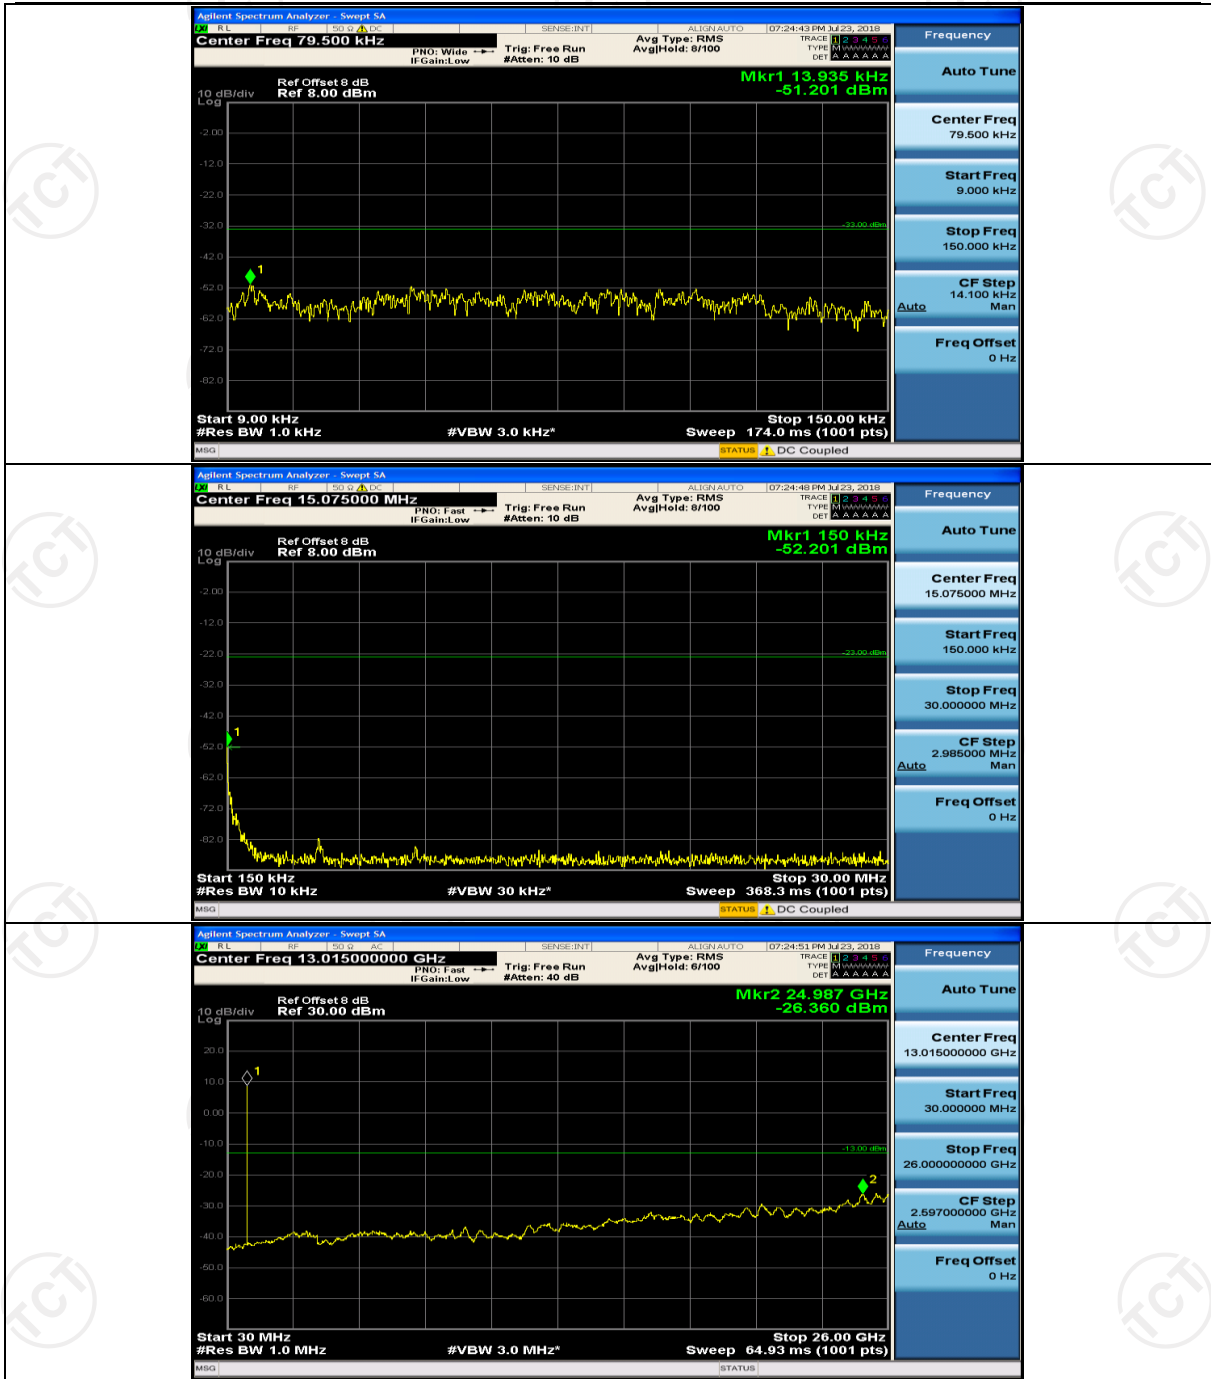

Channel Bandwidth: 5 MHz

(Channel Bandwidth: 5 MHz)_MCH_QPSK_1RB#0

(Channel Bandwidth: 5 MHz)_MCH_QPSK_1RB#12

(Channel Bandwidth: 5 MHz)_HCH_QPSK_1RB#0

(Channel Bandwidth: 5 MHz)_HCH_QPSK_1RB#12

(Channel Bandwidth: 5 MHz)_LCH_16QAM_1RB#0

(Channel Bandwidth: 5 MHz)_LCH_16QAM_1RB#12

(Channel Bandwidth: 5 MHz)_MCH_16QAM_1RB#0

(Channel Bandwidth: 5 MHz)_MCH_16QAM_1RB#12

(Channel Bandwidth: 5 MHz)_HCH_16QAM_1RB#0

(Channel Bandwidth: 5 MHz)_HCH_16QAM_1RB#12