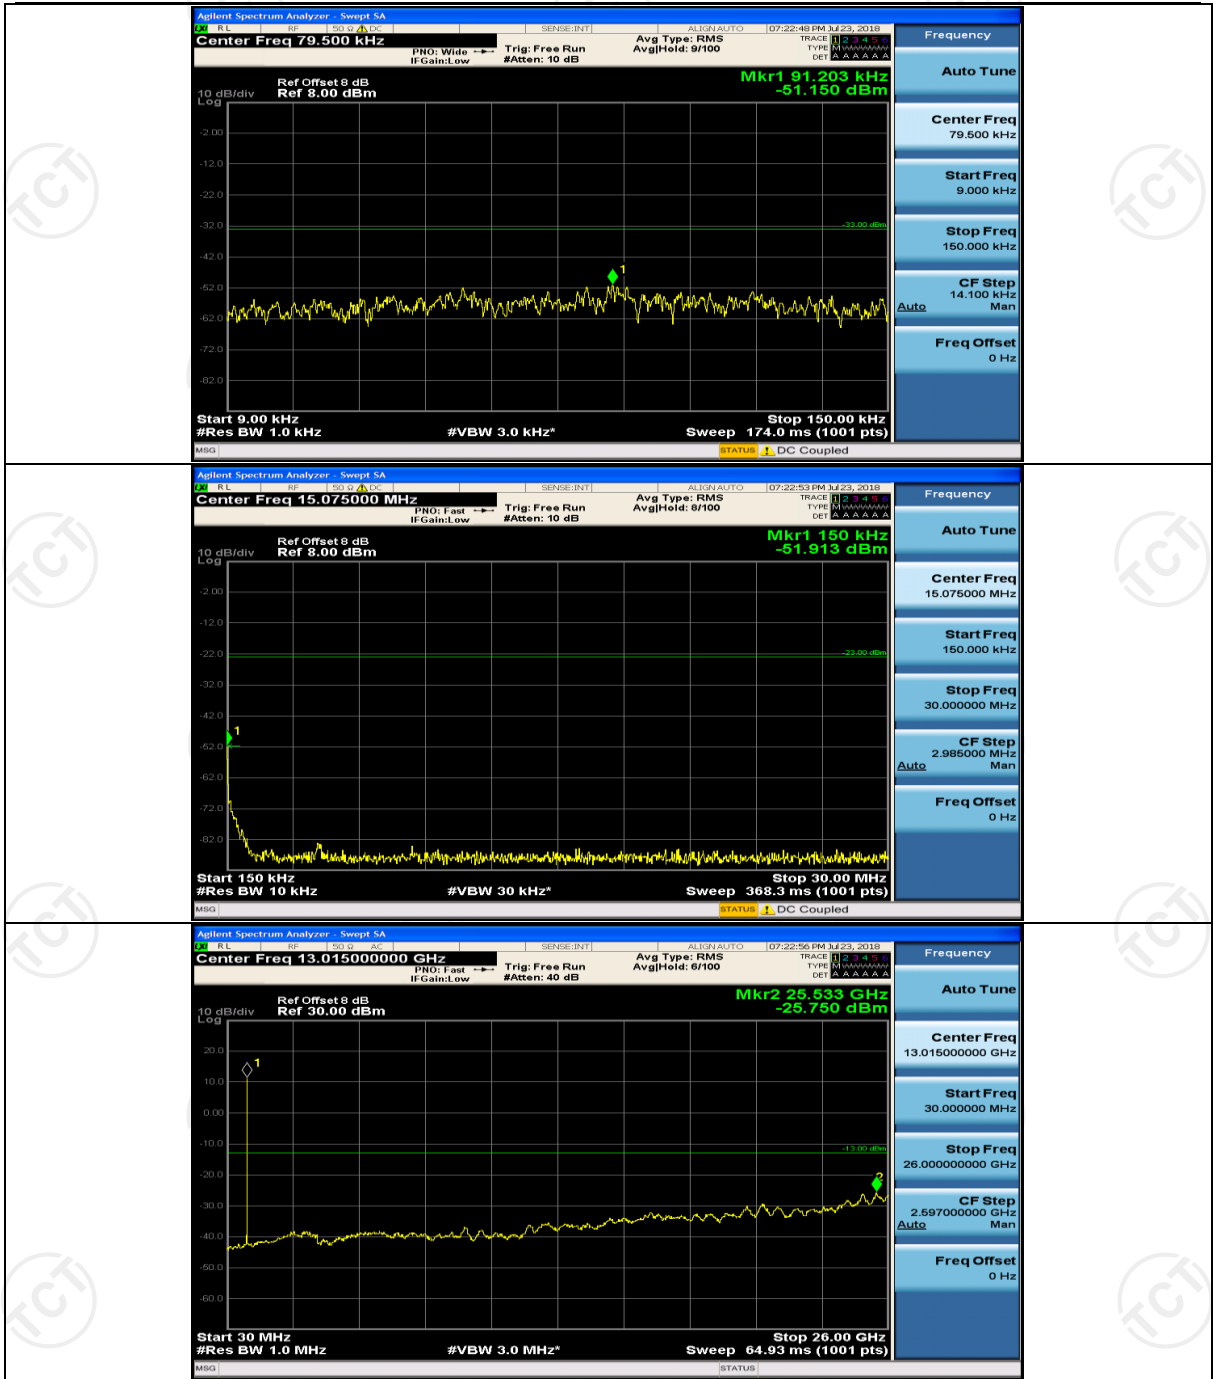

Channel Bandwidth: 3 MHz

(Channel Bandwidth: 3 MHz)_MCH_QPSK_1RB#0

(Channel Bandwidth: 3 MHz)_MCH_QPSK_1RB#7

(Channel Bandwidth: 3 MHz)_HCH_QPSK_1RB#0

(Channel Bandwidth: 3 MHz)_HCH_QPSK_1RB#7

(Channel Bandwidth: 3 MHz)_LCH_16QAM_1RB#0

(Channel Bandwidth: 3 MHz)_LCH_16QAM_1RB#7

(Channel Bandwidth: 3 MHz)_MCH_16QAM_1RB#0

(Channel Bandwidth: 3 MHz)_MCH_16QAM_1RB#7

(Channel Bandwidth: 3 MHz)_HCH_16QAM_1RB#0

(Channel Bandwidth: 3 MHz)_HCH_16QAM_1RB#7

Channel Bandwidth: 5 MHz

(Channel Bandwidth: 5 MHz)_MCH_QPSK_1RB#0

(Channel Bandwidth: 5 MHz)_MCH_QPSK_1RB#12

(Channel Bandwidth: 5 MHz)_HCH_QPSK_1RB#0

(Channel Bandwidth: 5 MHz)_HCH_QPSK_1RB#12

(Channel Bandwidth: 5 MHz)_LCH_16QAM_1RB#0