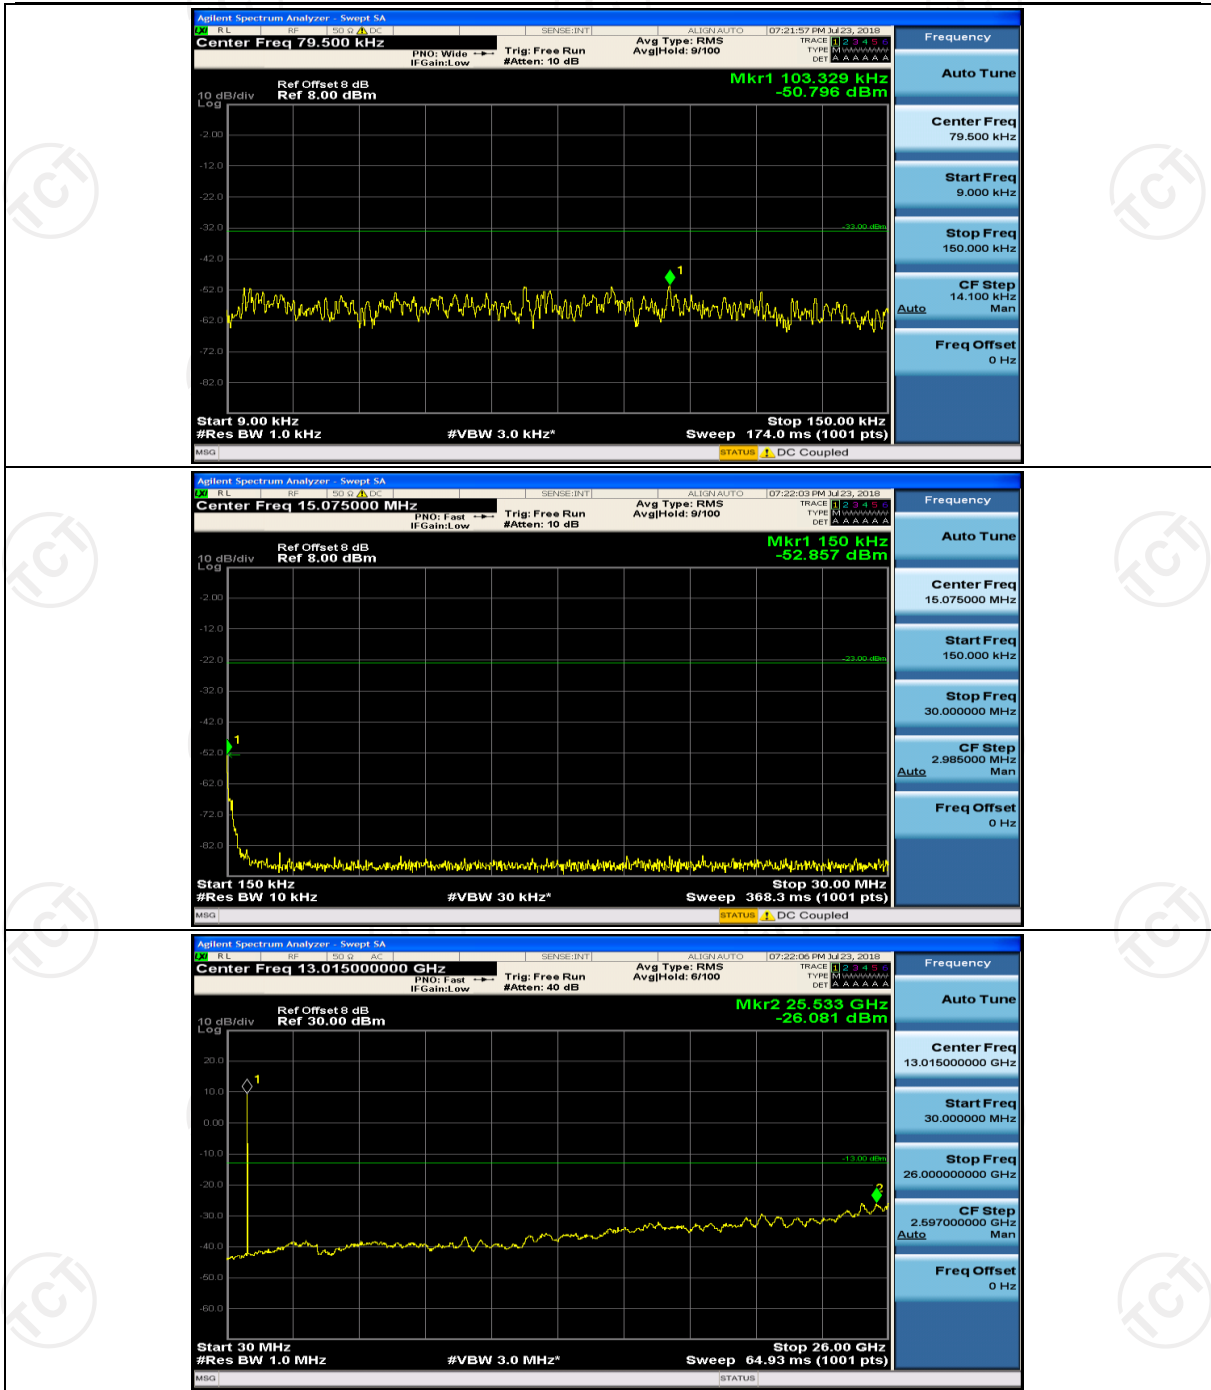

Channel Bandwidth: 3 MHz

(Channel Bandwidth: 3 MHz)_MCH_QPSK_1RB#0

(Channel Bandwidth: 3 MHz)_MCH_QPSK_1RB#7

(Channel Bandwidth: 3 MHz)_HCH_QPSK_1RB#0

(Channel Bandwidth: 3 MHz)_HCH_QPSK_1RB#7

(Channel Bandwidth: 3 MHz)_LCH_16QAM_1RB#0

(Channel Bandwidth: 3 MHz)_LCH_16QAM_1RB#7

(Channel Bandwidth: 3 MHz)_MCH_16QAM_1RB#0

(Channel Bandwidth: 3 MHz)_MCH_16QAM_1RB#7

(Channel Bandwidth: 3 MHz)_HCH_16QAM_1RB#0

(Channel Bandwidth: 3 MHz)_HCH_16QAM_1RB#7

Channel Bandwidth: 5 MHz

(Channel Bandwidth: 5 MHz)_MCH_QPSK_1RB#0

(Channel Bandwidth: 5 MHz)_MCH_QPSK_1RB#12

(Channel Bandwidth: 5 MHz)_HCH_QPSK_1RB#0

(Channel Bandwidth: 5 MHz)_HCH_QPSK_1RB#12

(Channel Bandwidth: 5 MHz)_LCH_16QAM_1RB#0