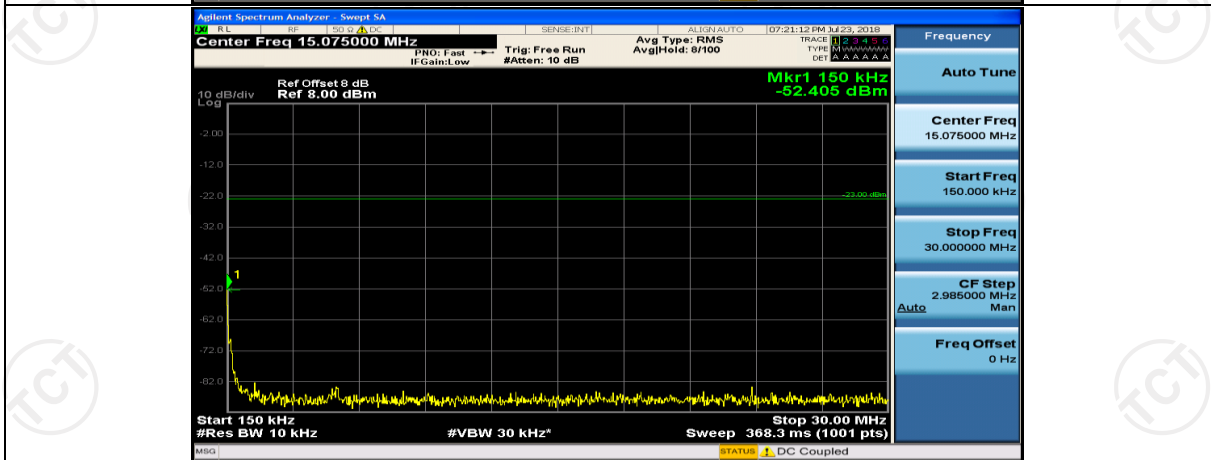

Channel Bandwidth: 3 MHz

(Channel Bandwidth: 3 MHz)_MCH_QPSK_1RB#0

(Channel Bandwidth: 3 MHz)_MCH_QPSK_1RB#7

(Channel Bandwidth: 3 MHz)_HCH_QPSK_1RB#0

(Channel Bandwidth: 3 MHz)_HCH_QPSK_1RB#7

(Channel Bandwidth: 3 MHz)_LCH_16QAM_1RB#0

(Channel Bandwidth: 3 MHz)_LCH_16QAM_1RB#7

(Channel Bandwidth: 3 MHz)_MCH_16QAM_1RB#0

(Channel Bandwidth: 3 MHz)_MCH_16QAM_1RB#7

(Channel Bandwidth: 3 MHz)_HCH_16QAM_1RB#0

(Channel Bandwidth: 3 MHz)_HCH_16QAM_1RB#7