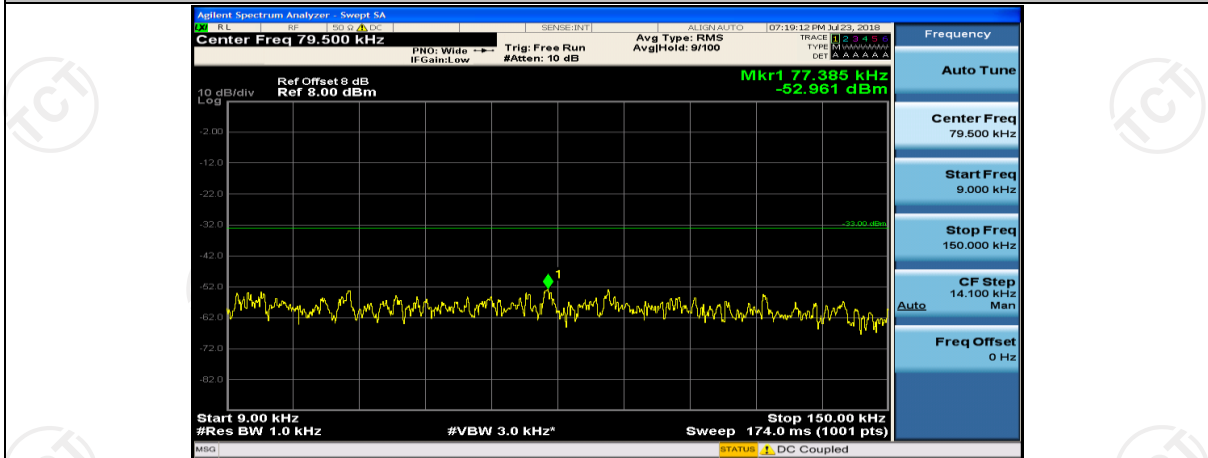

Channel Bandwidth: 3 MHz

(Channel Bandwidth: 3 MHz)_MCH_QPSK_1RB#0

(Channel Bandwidth: 3 MHz)_MCH_QPSK_1RB#7

(Channel Bandwidth: 3 MHz)_HCH_QPSK_1RB#0

(Channel Bandwidth: 3 MHz)_HCH_QPSK_1RB#7

(Channel Bandwidth: 3 MHz)_LCH_16QAM_1RB#0

(Channel Bandwidth: 3 MHz)_LCH_16QAM_1RB#7

(Channel Bandwidth: 3 MHz)_MCH_16QAM_1RB#0

(Channel Bandwidth: 3 MHz)_MCH_16QAM_1RB#7

(Channel Bandwidth: 3 MHz)_HCH_16QAM_1RB#0

(Channel Bandwidth: 3 MHz)_HCH_16QAM_1RB#7