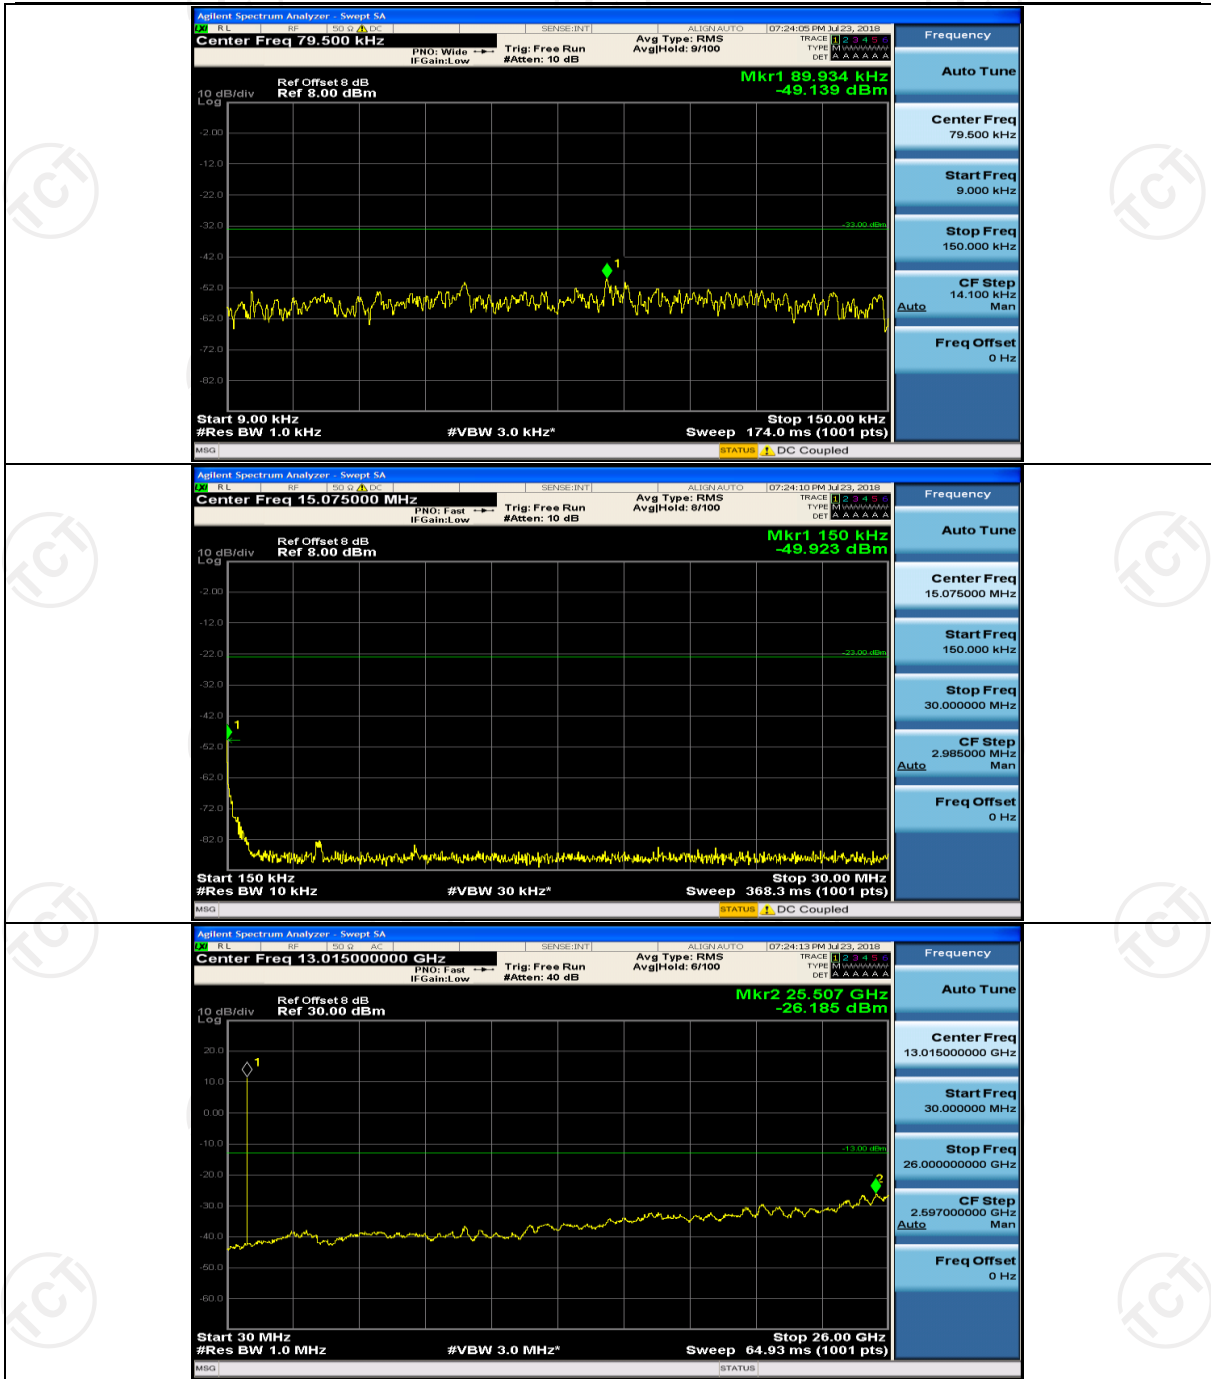

Channel Bandwidth: 5 MHz

(Channel Bandwidth: 5 MHz)_MCH_QPSK_1RB#0

(Channel Bandwidth: 5 MHz)_MCH_QPSK_1RB#12

(Channel Bandwidth: 5 MHz)_HCH_QPSK_1RB#0

(Channel Bandwidth: 5 MHz)_HCH_QPSK_1RB#12

(Channel Bandwidth: 5 MHz)_LCH_16QAM_1RB#0