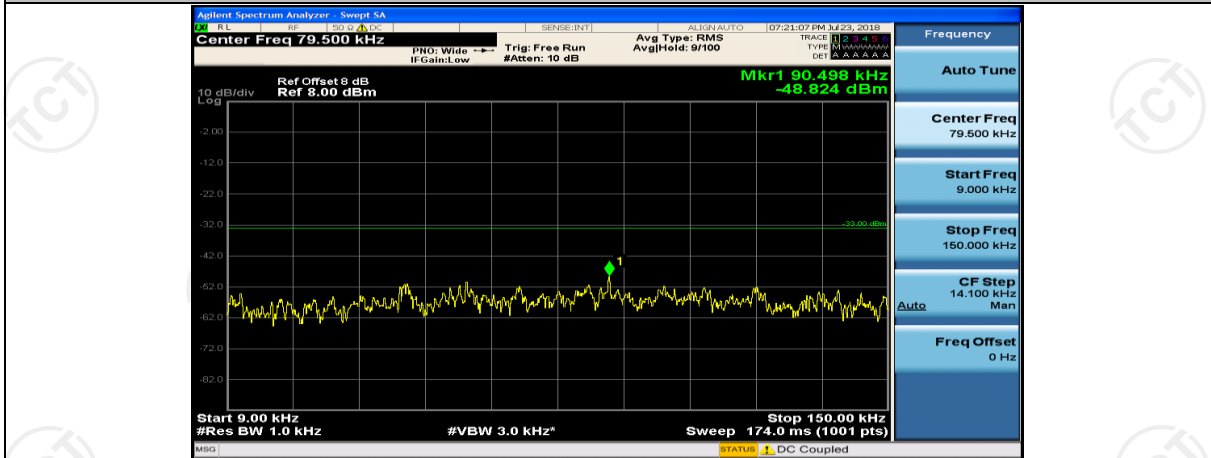

Channel Bandwidth: 3 MHz

(Channel Bandwidth: 3 MHz)_MCH_QPSK_1RB#0

(Channel Bandwidth: 3 MHz)_MCH_QPSK_1RB#7

(Channel Bandwidth: 3 MHz)_HCH_QPSK_1RB#0

(Channel Bandwidth: 3 MHz)_HCH_QPSK_1RB#7

(Channel Bandwidth: 3 MHz)_LCH_16QAM_1RB#0

(Channel Bandwidth: 3 MHz)_LCH_16QAM_1RB#7

(Channel Bandwidth: 3 MHz)_MCH_16QAM_1RB#0

(Channel Bandwidth: 3 MHz)_MCH_16QAM_1RB#7

(Channel Bandwidth: 3 MHz)_HCH_16QAM_1RB#0

(Channel Bandwidth: 3 MHz)_HCH_16QAM_1RB#7