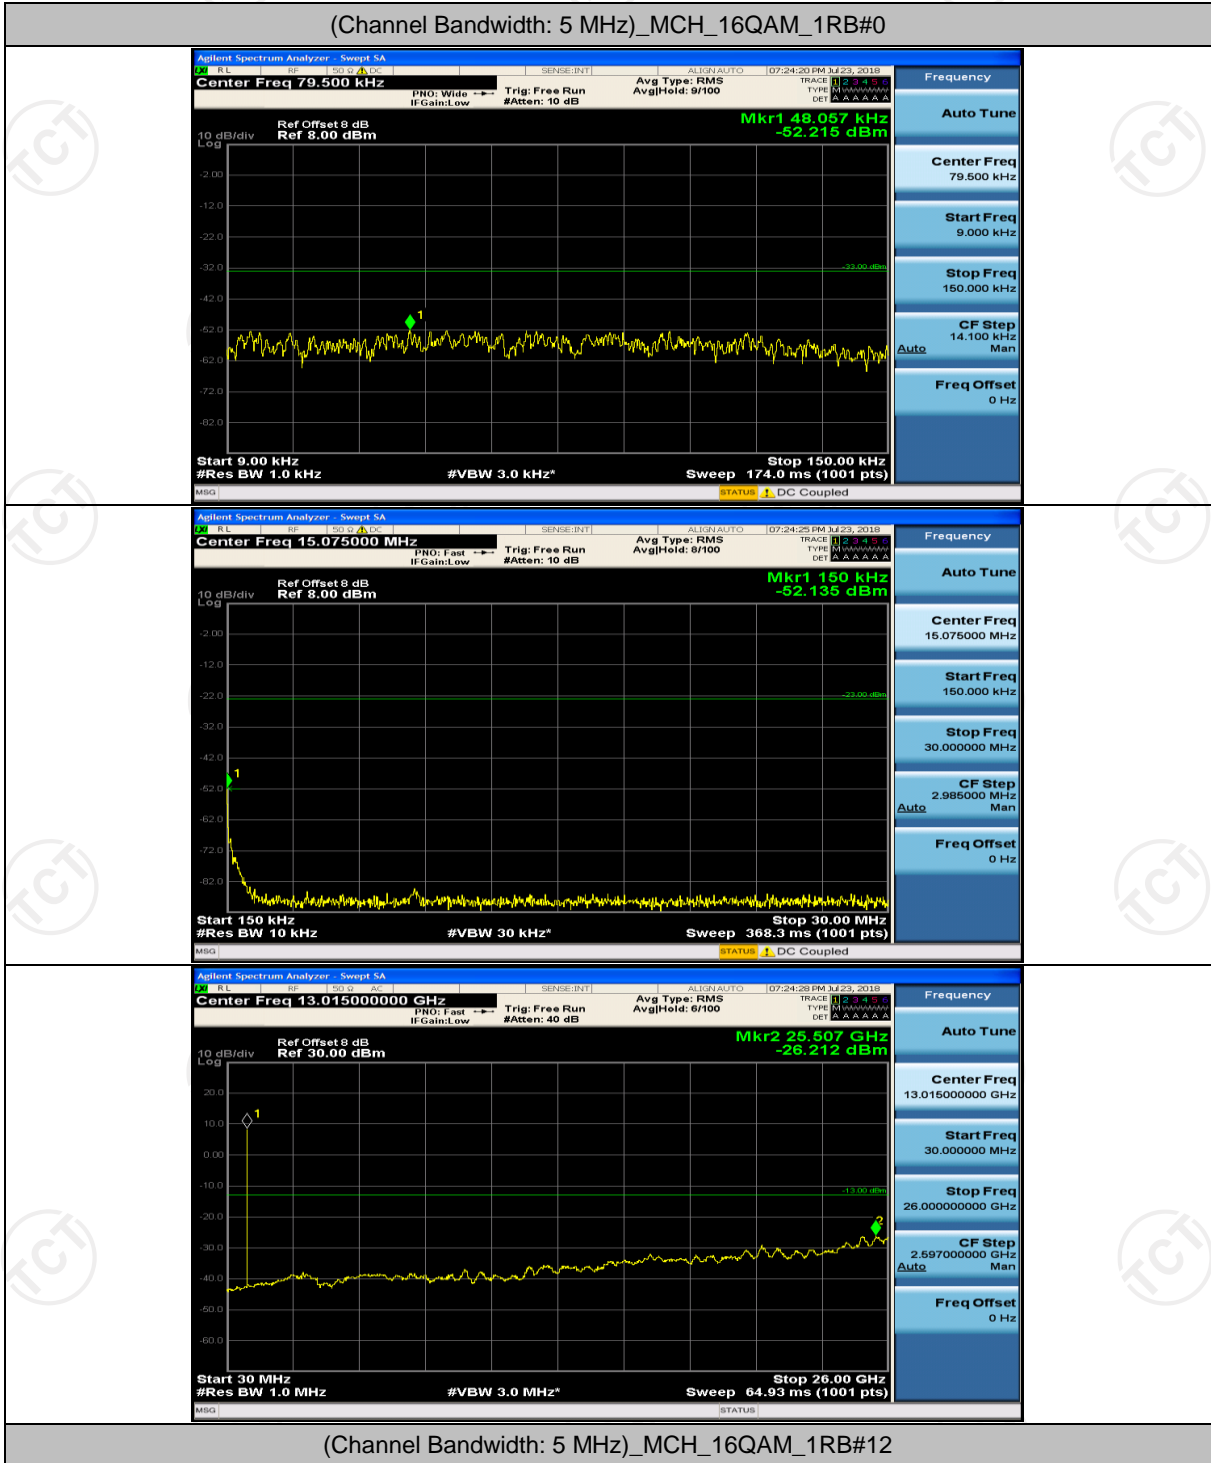

(Channel Bandwidth: 5 MHz)_MCH_16QAM_1RB#0

(Channel Bandwidth: 5 MHz)_MCH_16QAM_1RB#12