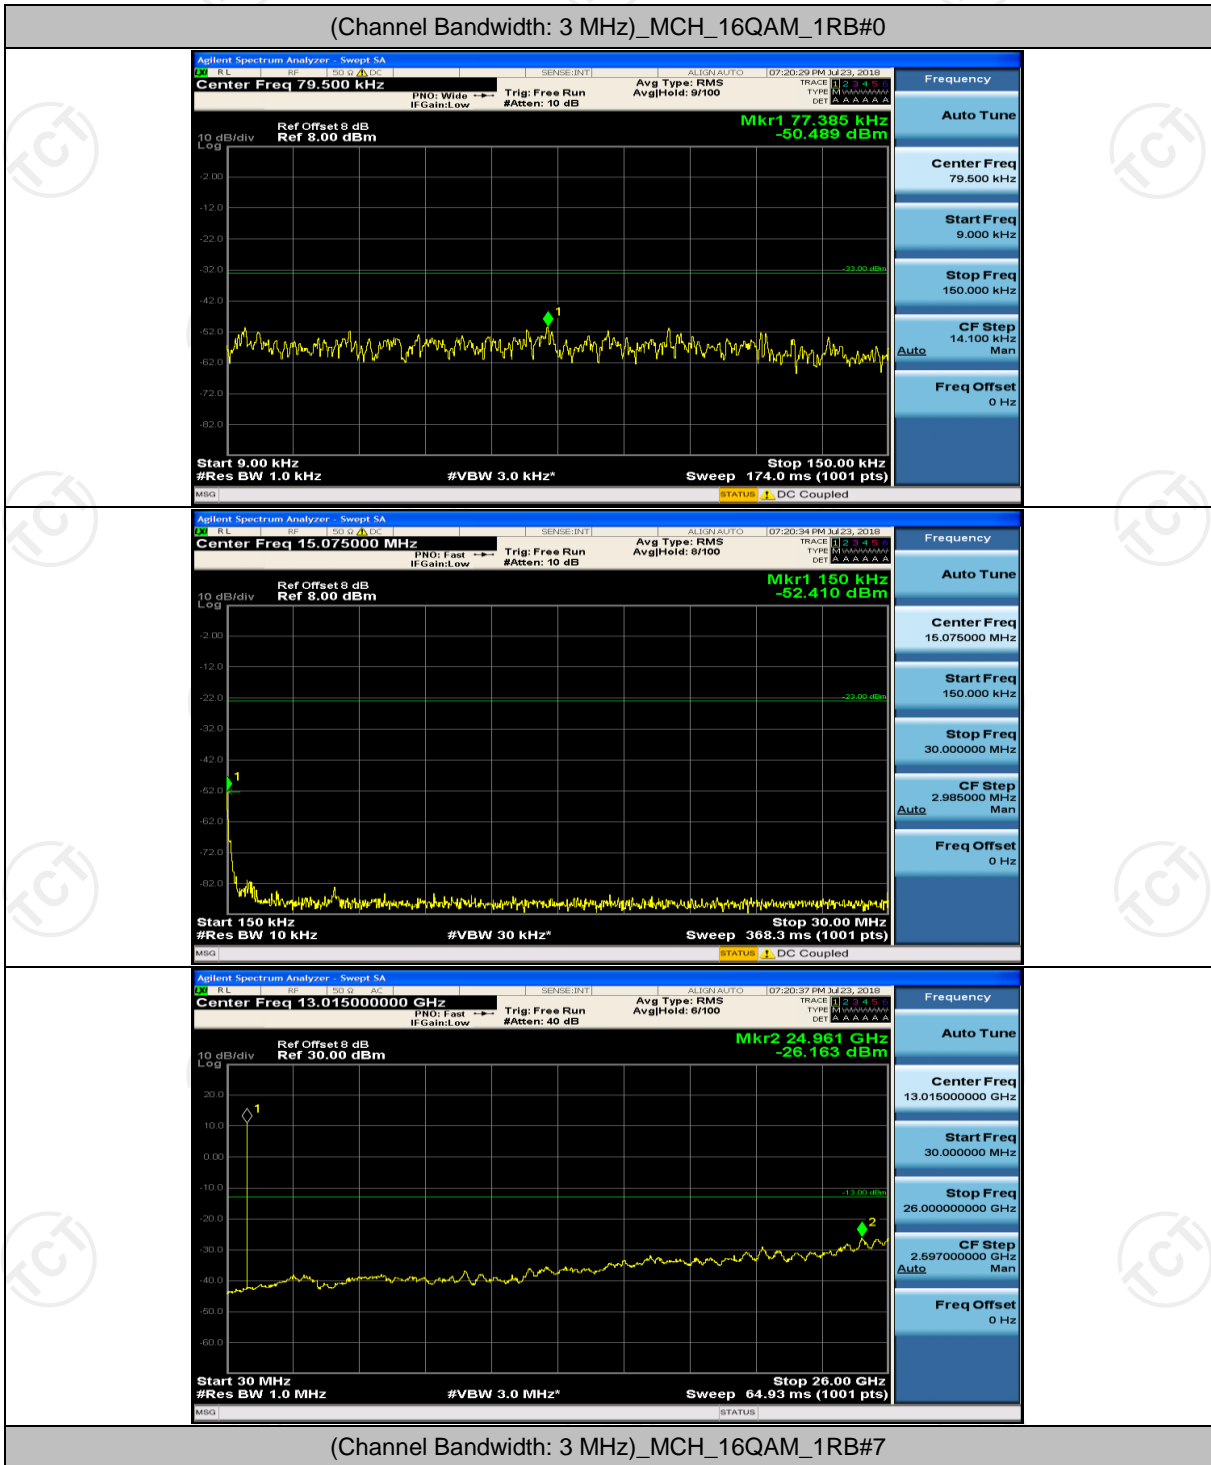

Channel Bandwidth: 3 MHz

(Channel Bandwidth: 3 MHz)_MCH_QPSK_1RB#0

(Channel Bandwidth: 3 MHz)_MCH_QPSK_1RB#7

(Channel Bandwidth: 3 MHz)_HCH_QPSK_1RB#0

(Channel Bandwidth: 3 MHz)_HCH_QPSK_1RB#7

(Channel Bandwidth: 3 MHz)_LCH_16QAM_1RB#0

(Channel Bandwidth: 3 MHz)_LCH_16QAM_1RB#7

(Channel Bandwidth: 3 MHz)_MCH_16QAM_1RB#0

(Channel Bandwidth: 3 MHz)_MCH_16QAM_1RB#7

(Channel Bandwidth: 3 MHz)_HCH_16QAM_1RB#0

(Channel Bandwidth: 3 MHz)_HCH_16QAM_1RB#7

Channel Bandwidth: 5 MHz

(Channel Bandwidth: 5 MHz)_MCH_QPSK_1RB#0

(Channel Bandwidth: 5 MHz)_MCH_QPSK_1RB#12

(Channel Bandwidth: 5 MHz)_HCH_QPSK_1RB#0

(Channel Bandwidth: 5 MHz)_HCH_QPSK_1RB#12

(Channel Bandwidth: 5 MHz)_LCH_16QAM_1RB#0