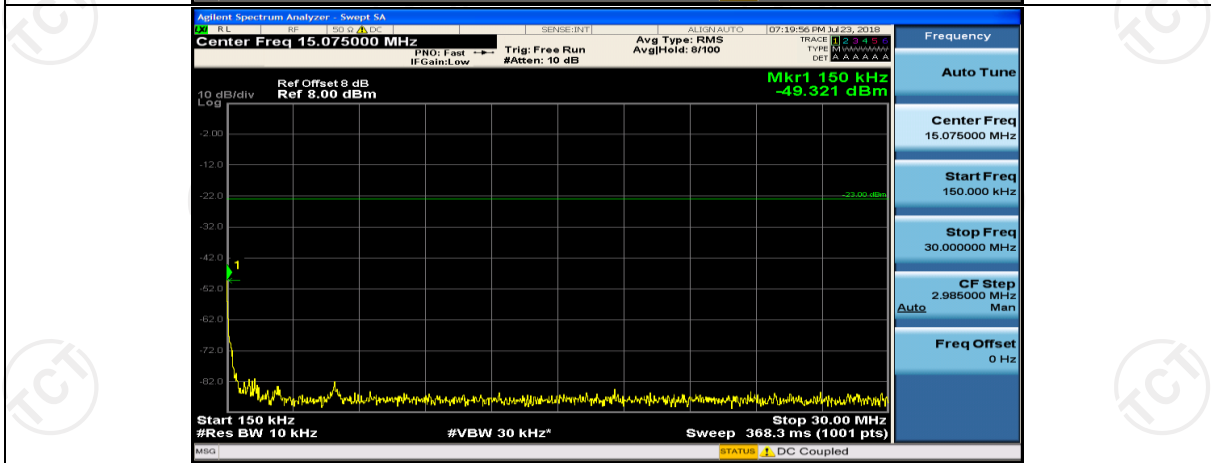

Channel Bandwidth: 3 MHz

(Channel Bandwidth: 3 MHz)_MCH_QPSK_1RB#0

(Channel Bandwidth: 3 MHz)_MCH_QPSK_1RB#7

(Channel Bandwidth: 3 MHz)_HCH_QPSK_1RB#0

(Channel Bandwidth: 3 MHz)_HCH_QPSK_1RB#7

(Channel Bandwidth: 3 MHz)_LCH_16QAM_1RB#0

(Channel Bandwidth: 3 MHz)_LCH_16QAM_1RB#7

(Channel Bandwidth: 3 MHz)_MCH_16QAM_1RB#0

(Channel Bandwidth: 3 MHz)_MCH_16QAM_1RB#7

(Channel Bandwidth: 3 MHz)_HCH_16QAM_1RB#0

(Channel Bandwidth: 3 MHz)_HCH_16QAM_1RB#7