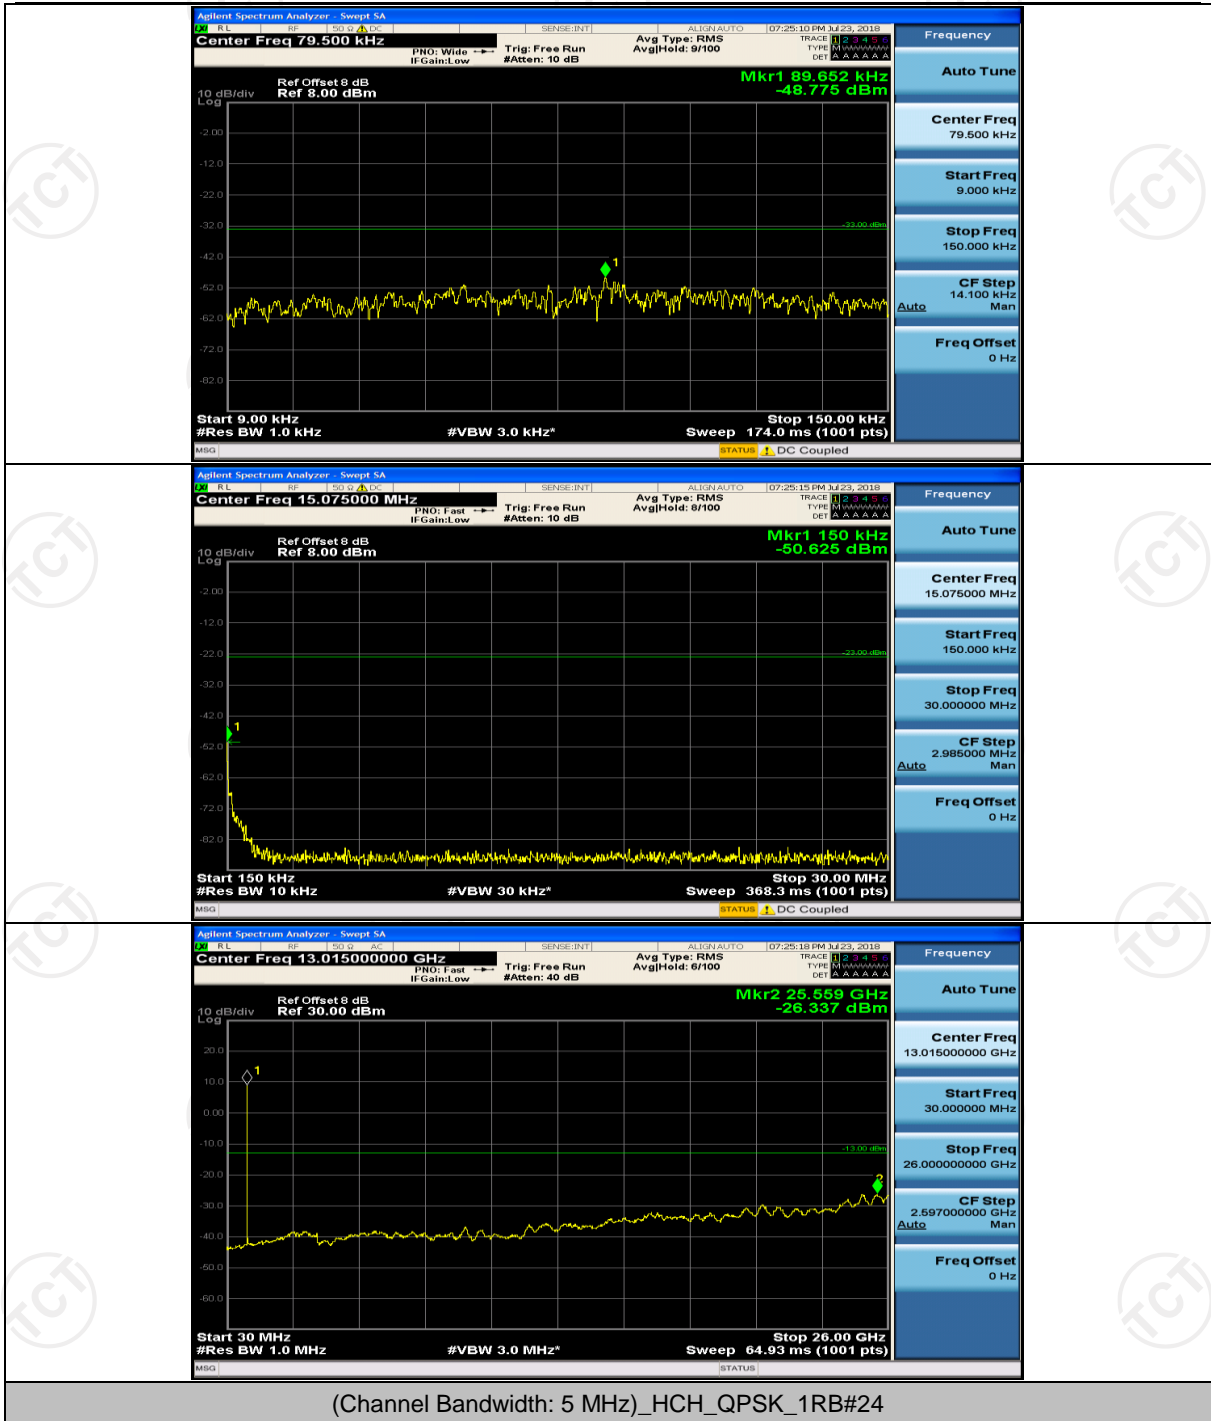

Channel Bandwidth: 5 MHz

(Channel Bandwidth: 5 MHz)_MCH_QPSK_1RB#0

(Channel Bandwidth: 5 MHz)_MCH_QPSK_1RB#12

(Channel Bandwidth: 5 MHz)_HCH_QPSK_1RB#0

(Channel Bandwidth: 5 MHz)_HCH_QPSK_1RB#12

(Channel Bandwidth: 5 MHz)_LCH_16QAM_1RB#0