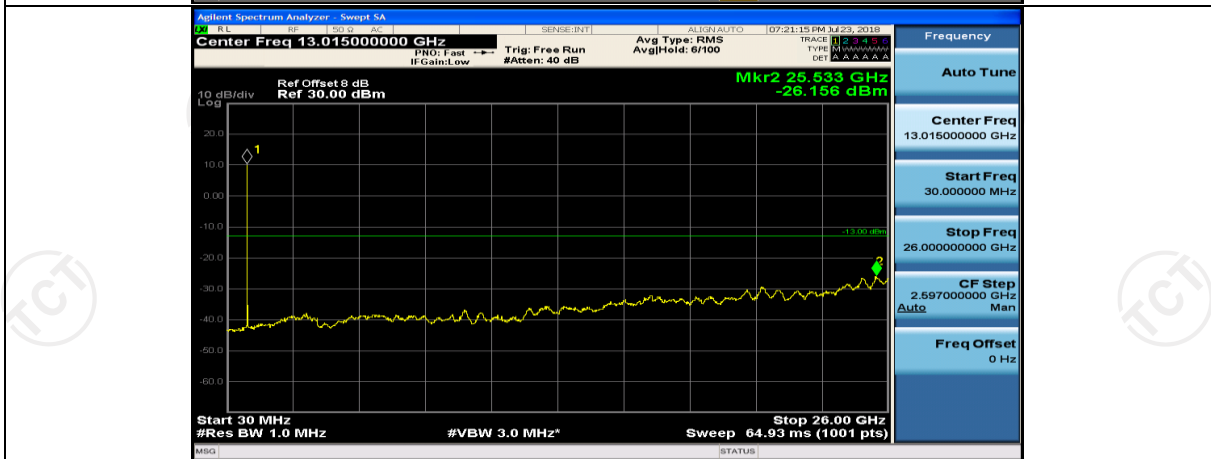

Channel Bandwidth: 3 MHz

(Channel Bandwidth: 3 MHz)_MCH_QPSK_1RB#0

(Channel Bandwidth: 3 MHz)_MCH_QPSK_1RB#7

(Channel Bandwidth: 3 MHz)_HCH_QPSK_1RB#0

(Channel Bandwidth: 3 MHz)_HCH_QPSK_1RB#7

(Channel Bandwidth: 3 MHz)_LCH_16QAM_1RB#0

(Channel Bandwidth: 3 MHz)_LCH_16QAM_1RB#7

(Channel Bandwidth: 3 MHz)_MCH_16QAM_1RB#0

(Channel Bandwidth: 3 MHz)_MCH_16QAM_1RB#7

(Channel Bandwidth: 3 MHz)_HCH_16QAM_1RB#0

(Channel Bandwidth: 3 MHz)_HCH_16QAM_1RB#7