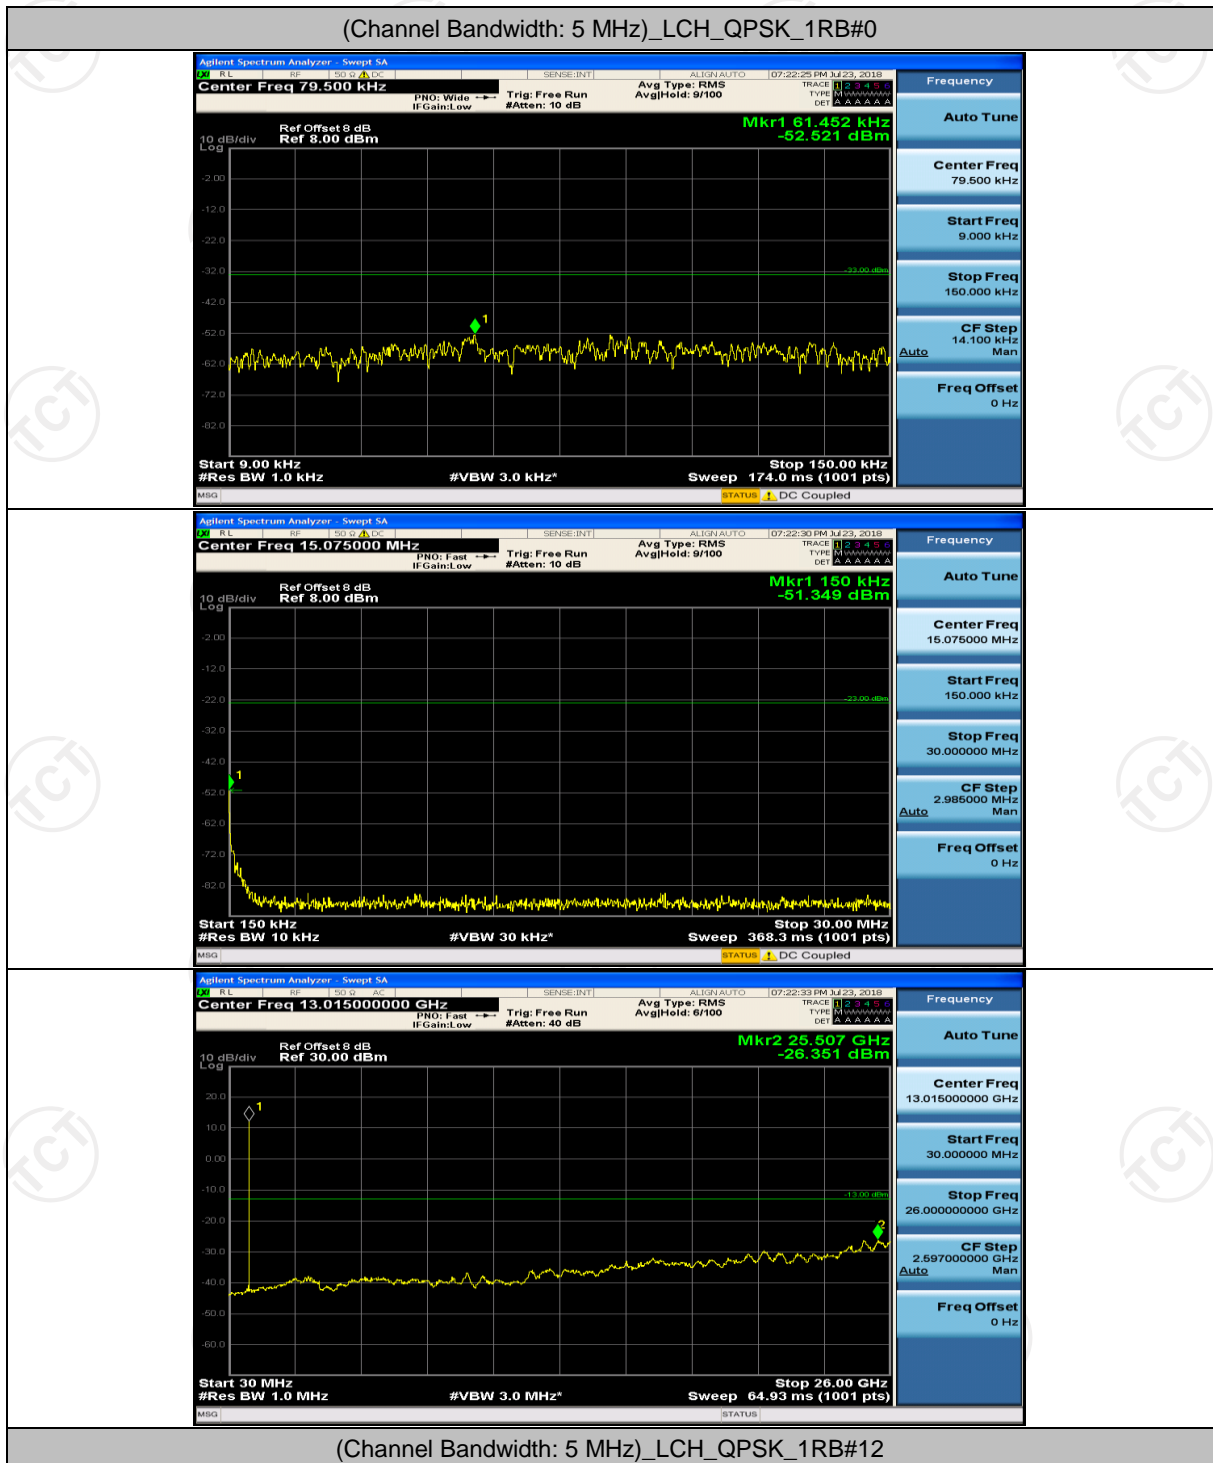

Channel Bandwidth: 3 MHz

(Channel Bandwidth: 3 MHz)_MCH_QPSK_1RB#0

(Channel Bandwidth: 3 MHz)_MCH_QPSK_1RB#7

(Channel Bandwidth: 3 MHz)_HCH_QPSK_1RB#0

(Channel Bandwidth: 3 MHz)_HCH_QPSK_1RB#7

(Channel Bandwidth: 3 MHz)_LCH_16QAM_1RB#0

(Channel Bandwidth: 3 MHz)_LCH_16QAM_1RB#7

(Channel Bandwidth: 3 MHz)_MCH_16QAM_1RB#0

(Channel Bandwidth: 3 MHz)_MCH_16QAM_1RB#7

(Channel Bandwidth: 3 MHz)_HCH_16QAM_1RB#0

(Channel Bandwidth: 3 MHz)_HCH_16QAM_1RB#7

Channel Bandwidth: 5 MHz

(Channel Bandwidth: 5 MHz)_MCH_QPSK_1RB#0

(Channel Bandwidth: 5 MHz)_MCH_QPSK_1RB#12

(Channel Bandwidth: 5 MHz)_HCH_QPSK_1RB#0

(Channel Bandwidth: 5 MHz)_HCH_QPSK_1RB#12

(Channel Bandwidth: 5 MHz)_LCH_16QAM_1RB#0