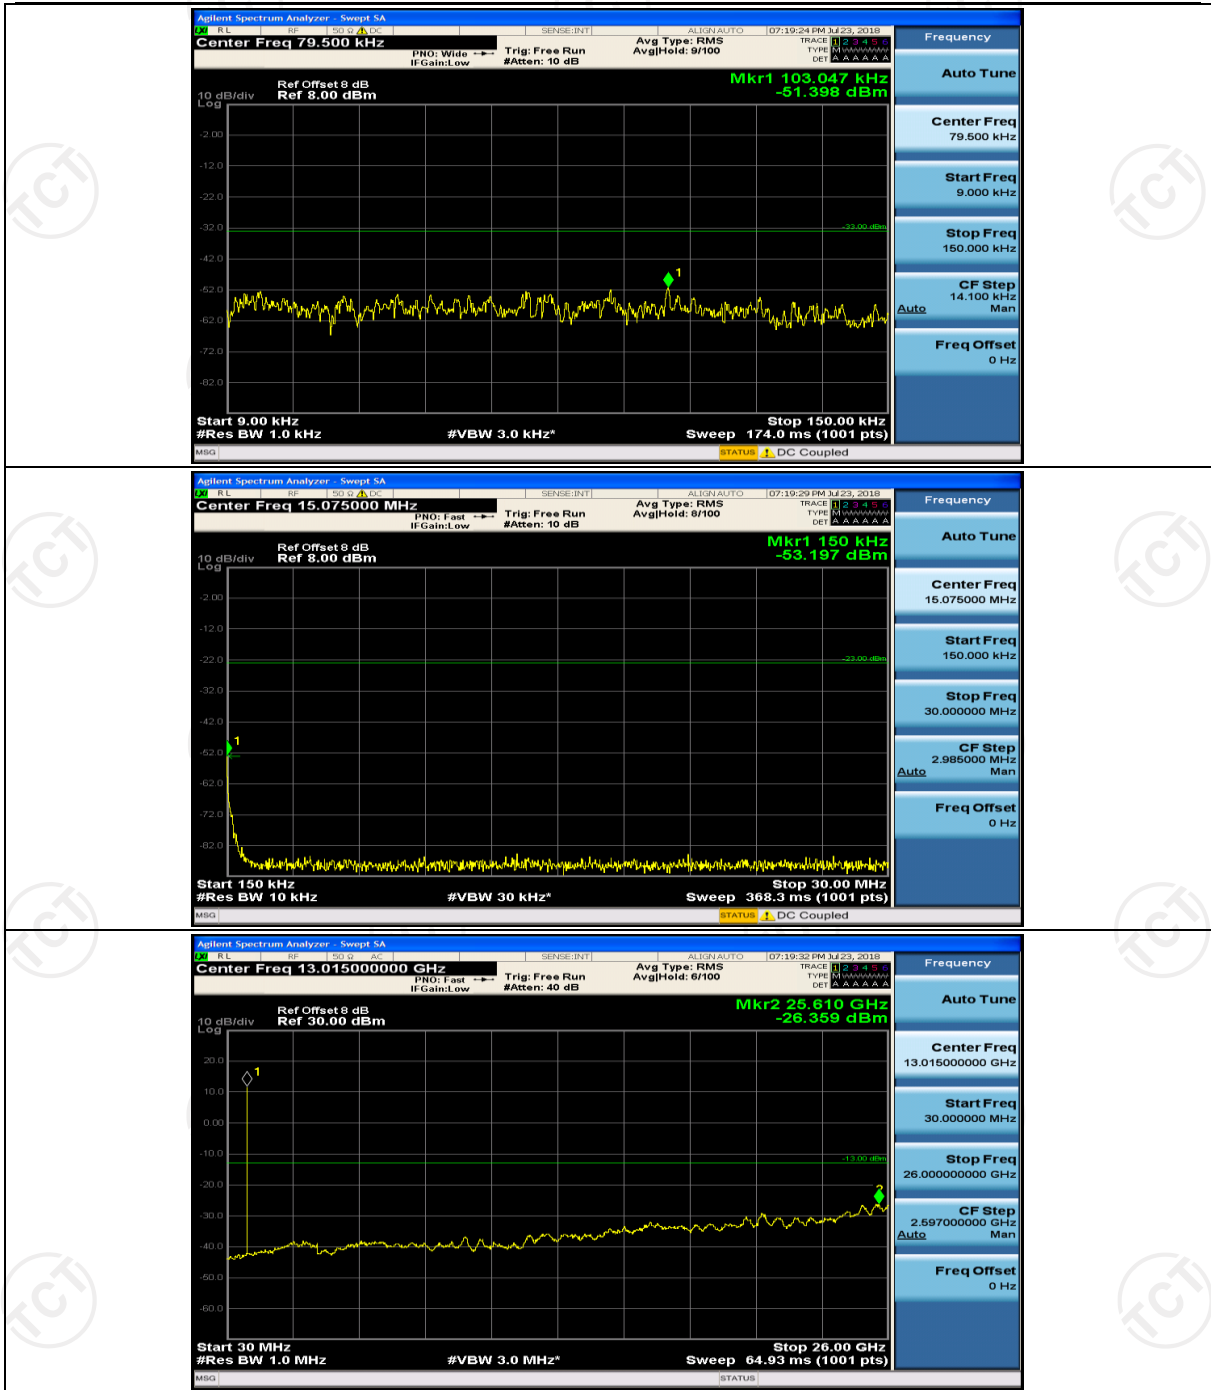

Channel Bandwidth: 3 MHz

(Channel Bandwidth: 3 MHz)_MCH_QPSK_1RB#0

(Channel Bandwidth: 3 MHz)_MCH_QPSK_1RB#7

(Channel Bandwidth: 3 MHz)_HCH_QPSK_1RB#0

(Channel Bandwidth: 3 MHz)_HCH_QPSK_1RB#7

(Channel Bandwidth: 3 MHz)_LCH_16QAM_1RB#0

(Channel Bandwidth: 3 MHz)_LCH_16QAM_1RB#7

(Channel Bandwidth: 3 MHz)_MCH_16QAM_1RB#0

(Channel Bandwidth: 3 MHz)_MCH_16QAM_1RB#7

(Channel Bandwidth: 3 MHz)_HCH_16QAM_1RB#0

(Channel Bandwidth: 3 MHz)_HCH_16QAM_1RB#7