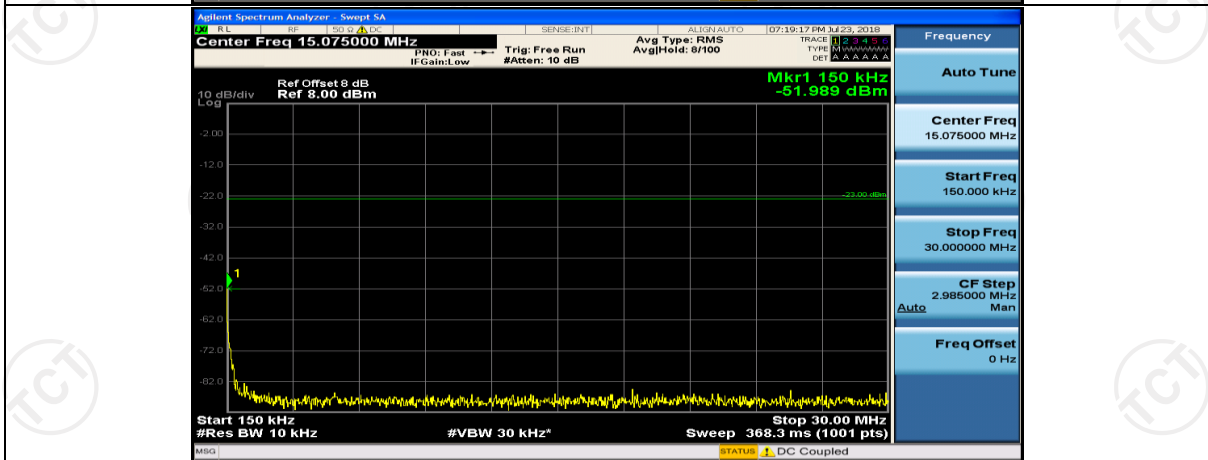

Channel Bandwidth: 3 MHz

(Channel Bandwidth: 3 MHz)_MCH_QPSK_1RB#0

(Channel Bandwidth: 3 MHz)_MCH_QPSK_1RB#7

(Channel Bandwidth: 3 MHz)_HCH_QPSK_1RB#0

(Channel Bandwidth: 3 MHz)_HCH_QPSK_1RB#7

(Channel Bandwidth: 3 MHz)_LCH_16QAM_1RB#0

(Channel Bandwidth: 3 MHz)_LCH_16QAM_1RB#7

(Channel Bandwidth: 3 MHz)_MCH_16QAM_1RB#0

(Channel Bandwidth: 3 MHz)_MCH_16QAM_1RB#7

(Channel Bandwidth: 3 MHz)_HCH_16QAM_1RB#0

(Channel Bandwidth: 3 MHz)_HCH_16QAM_1RB#7