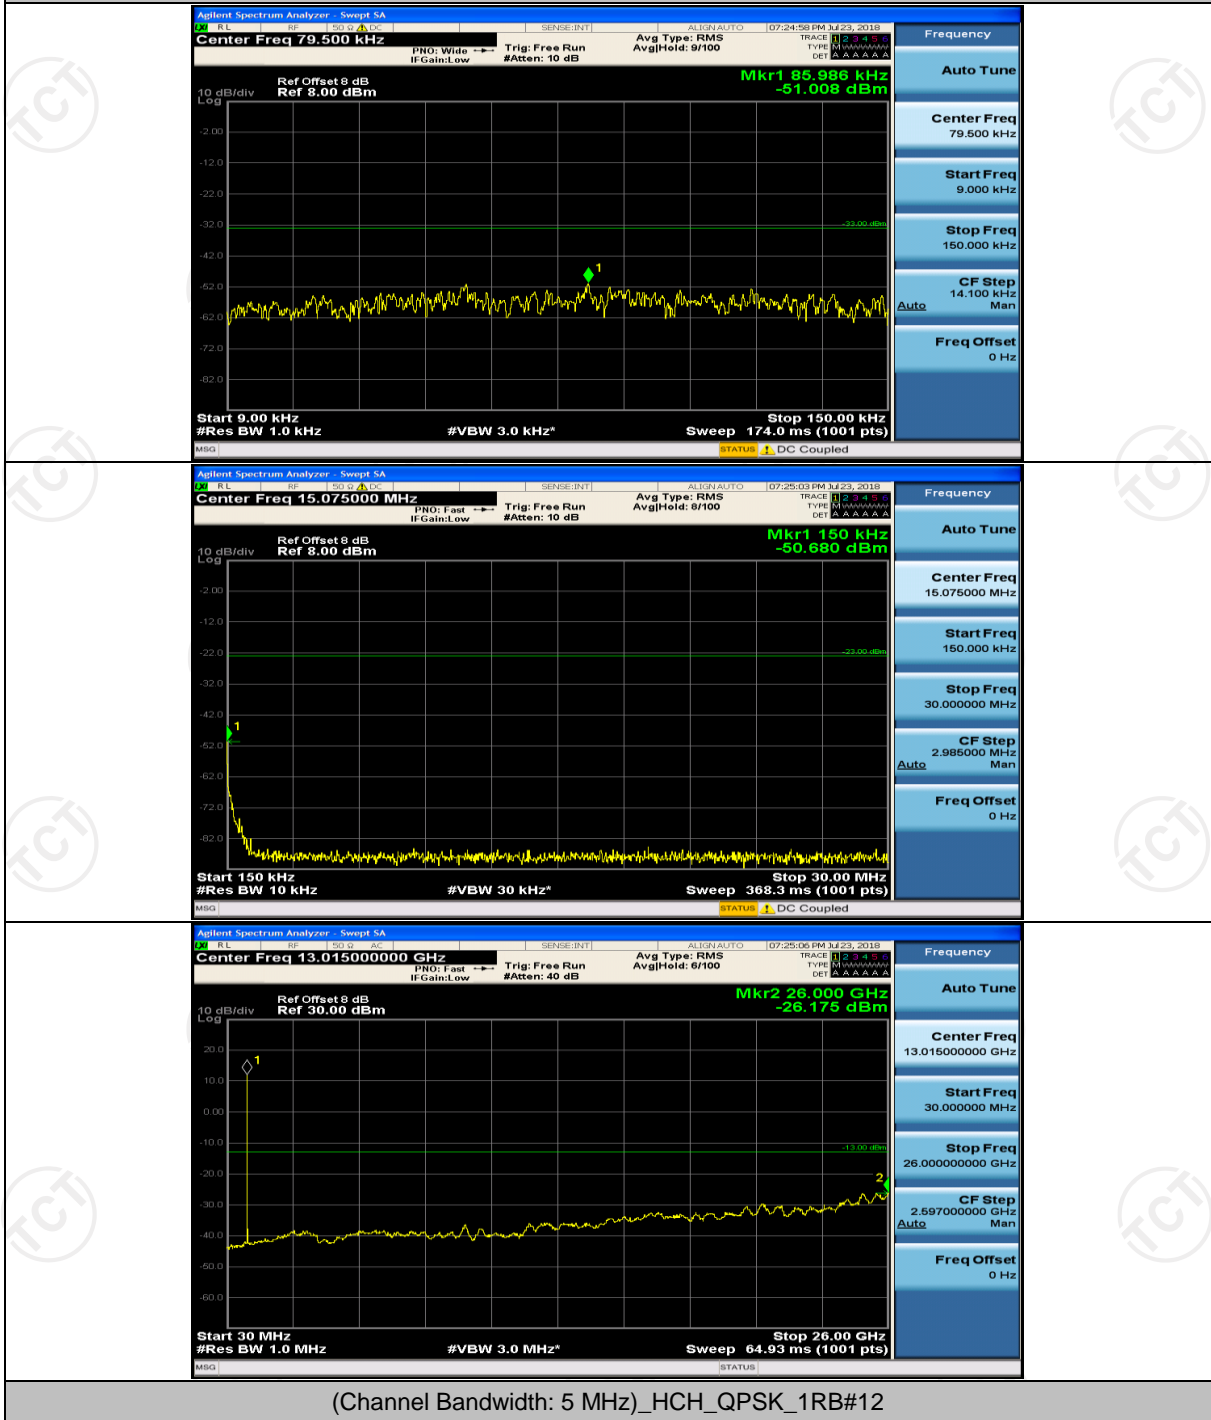

Channel Bandwidth: 5 MHz

(Channel Bandwidth: 5 MHz)_MCH_QPSK_1RB#0

(Channel Bandwidth: 5 MHz)_MCH_QPSK_1RB#12

(Channel Bandwidth: 5 MHz)_HCH_QPSK_1RB#0

(Channel Bandwidth: 5 MHz)_HCH_QPSK_1RB#12

(Channel Bandwidth: 5 MHz)_LCH_16QAM_1RB#0