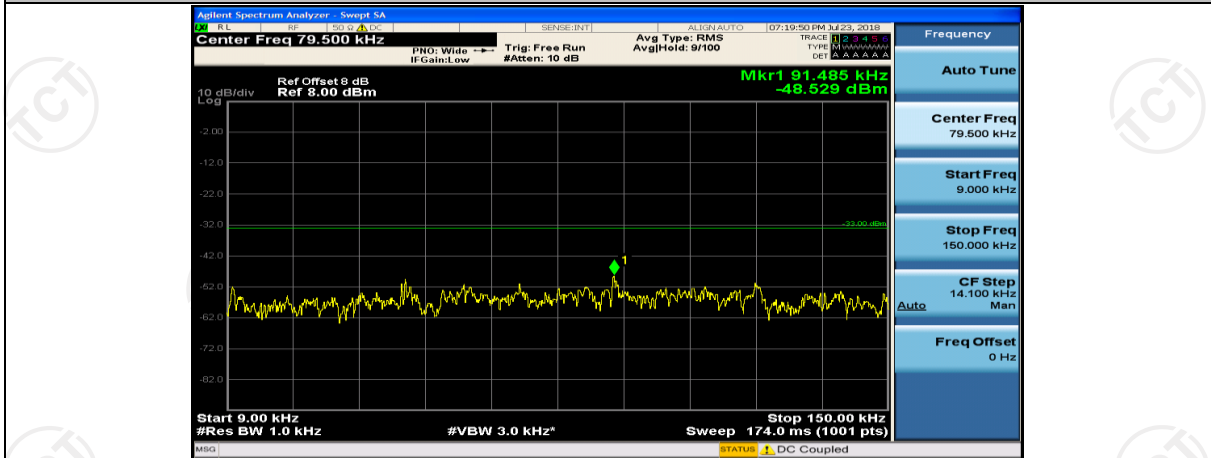

Channel Bandwidth: 3 MHz

(Channel Bandwidth: 3 MHz)_MCH_QPSK_1RB#0

(Channel Bandwidth: 3 MHz)_MCH_QPSK_1RB#7

(Channel Bandwidth: 3 MHz)_HCH_QPSK_1RB#0

(Channel Bandwidth: 3 MHz)_HCH_QPSK_1RB#7

(Channel Bandwidth: 3 MHz)_LCH_16QAM_1RB#0

(Channel Bandwidth: 3 MHz)_LCH_16QAM_1RB#7

(Channel Bandwidth: 3 MHz)_MCH_16QAM_1RB#0

(Channel Bandwidth: 3 MHz)_MCH_16QAM_1RB#7

(Channel Bandwidth: 3 MHz)_HCH_16QAM_1RB#0

(Channel Bandwidth: 3 MHz)_HCH_16QAM_1RB#7