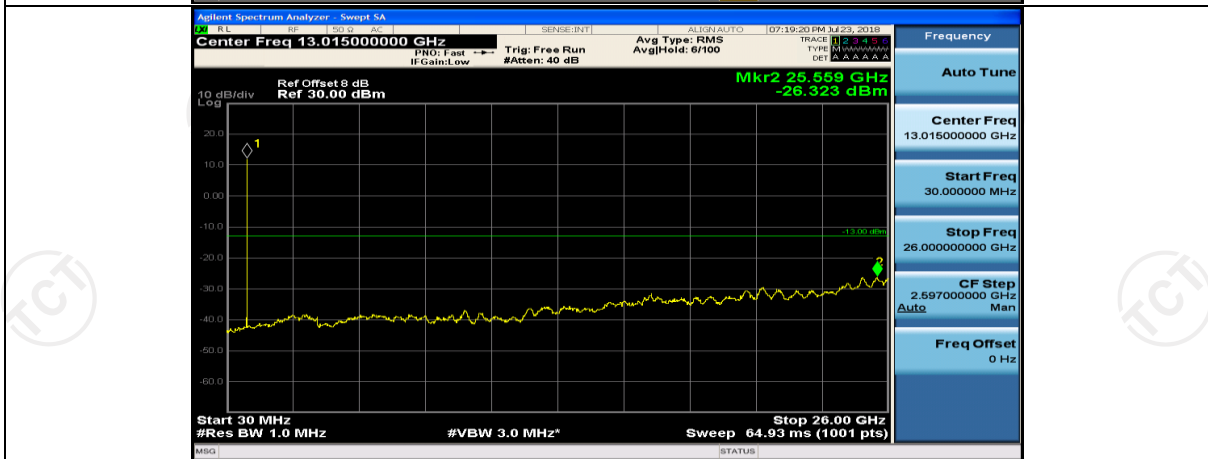

Channel Bandwidth: 3 MHz

(Channel Bandwidth: 3 MHz)_MCH_QPSK_1RB#0

(Channel Bandwidth: 3 MHz)_MCH_QPSK_1RB#7

(Channel Bandwidth: 3 MHz)_HCH_QPSK_1RB#0

(Channel Bandwidth: 3 MHz)_HCH_QPSK_1RB#7

(Channel Bandwidth: 3 MHz)_LCH_16QAM_1RB#0

(Channel Bandwidth: 3 MHz)_LCH_16QAM_1RB#7

(Channel Bandwidth: 3 MHz)_MCH_16QAM_1RB#0

(Channel Bandwidth: 3 MHz)_MCH_16QAM_1RB#7

(Channel Bandwidth: 3 MHz)_HCH_16QAM_1RB#0

(Channel Bandwidth: 3 MHz)_HCH_16QAM_1RB#7