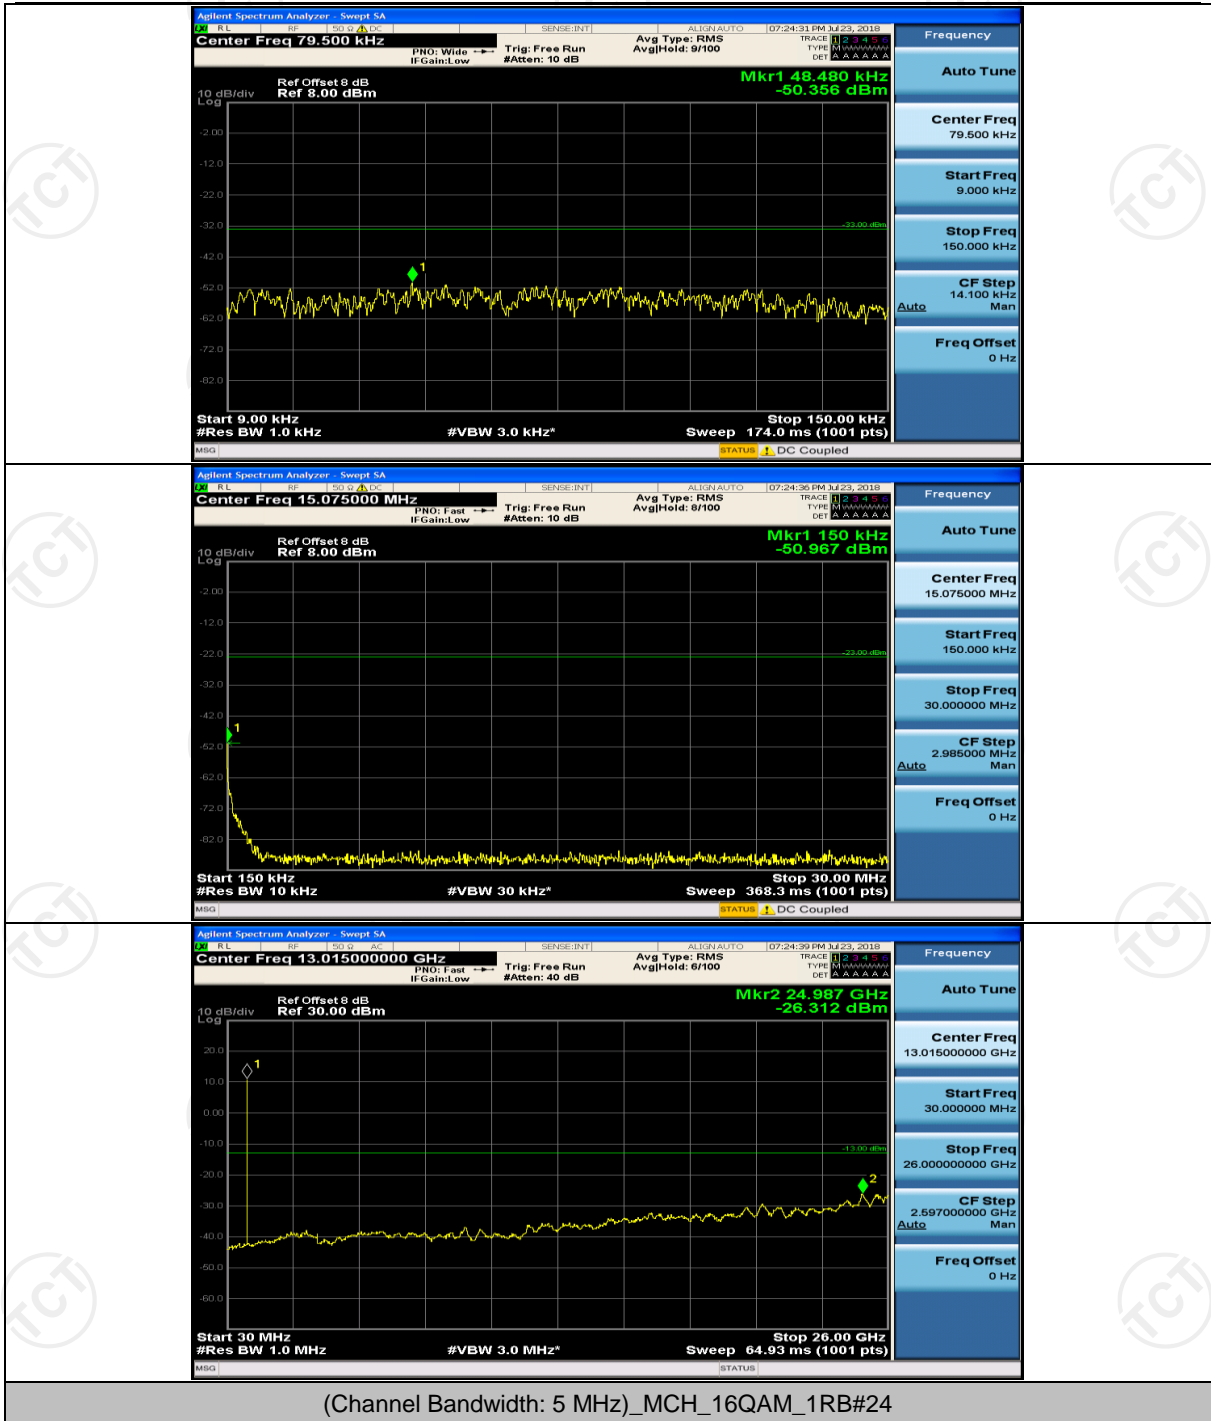

Channel Bandwidth: 5 MHz

(Channel Bandwidth: 5 MHz)_MCH_QPSK_1RB#0

(Channel Bandwidth: 5 MHz)_MCH_QPSK_1RB#12

(Channel Bandwidth: 5 MHz)_HCH_QPSK_1RB#0

(Channel Bandwidth: 5 MHz)_HCH_QPSK_1RB#12

(Channel Bandwidth: 5 MHz)_LCH_16QAM_1RB#0

(Channel Bandwidth: 5 MHz)_LCH_16QAM_1RB#12

(Channel Bandwidth: 5 MHz)_MCH_16QAM_1RB#0

(Channel Bandwidth: 5 MHz)_MCH_16QAM_1RB#12

(Channel Bandwidth: 5 MHz)_HCH_16QAM_1RB#0

(Channel Bandwidth: 5 MHz)_HCH_16QAM_1RB#12