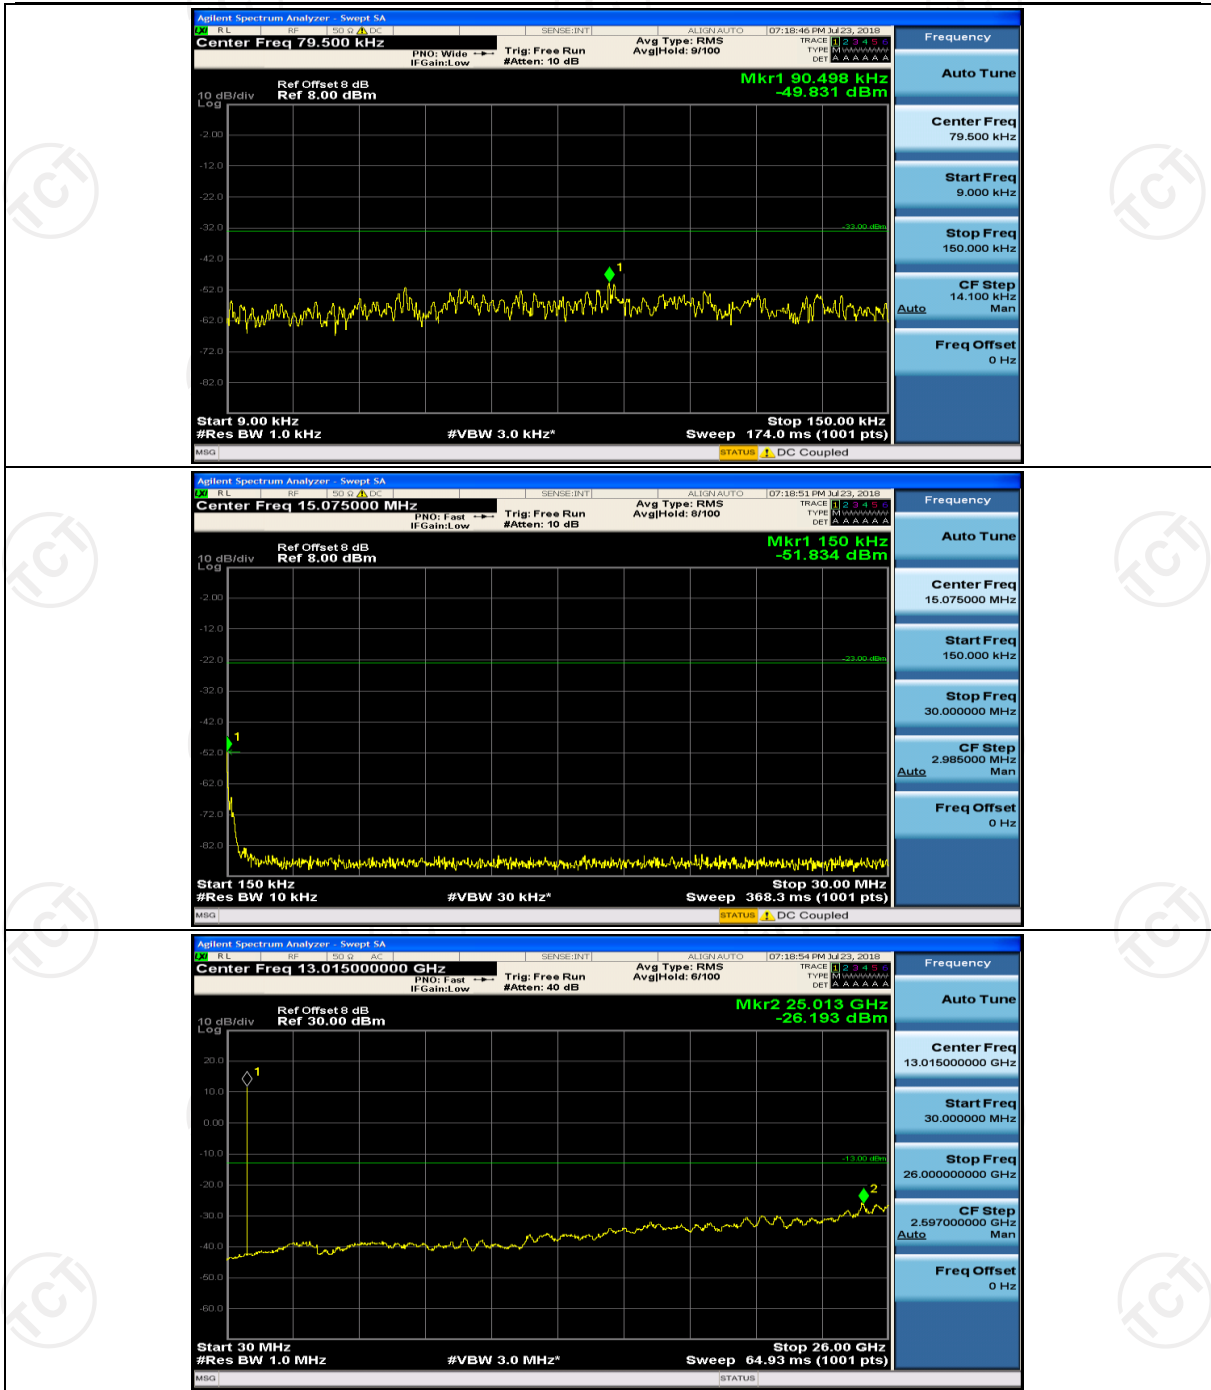

Channel Bandwidth: 3 MHz

(Channel Bandwidth: 3 MHz)_MCH_QPSK_1RB#0

(Channel Bandwidth: 3 MHz)_MCH_QPSK_1RB#7

(Channel Bandwidth: 3 MHz)_HCH_QPSK_1RB#0

(Channel Bandwidth: 3 MHz)_HCH_QPSK_1RB#7

(Channel Bandwidth: 3 MHz)_LCH_16QAM_1RB#0

(Channel Bandwidth: 3 MHz)_LCH_16QAM_1RB#7

(Channel Bandwidth: 3 MHz)_MCH_16QAM_1RB#0

(Channel Bandwidth: 3 MHz)_MCH_16QAM_1RB#7

(Channel Bandwidth: 3 MHz)_HCH_16QAM_1RB#0

(Channel Bandwidth: 3 MHz)_HCH_16QAM_1RB#7