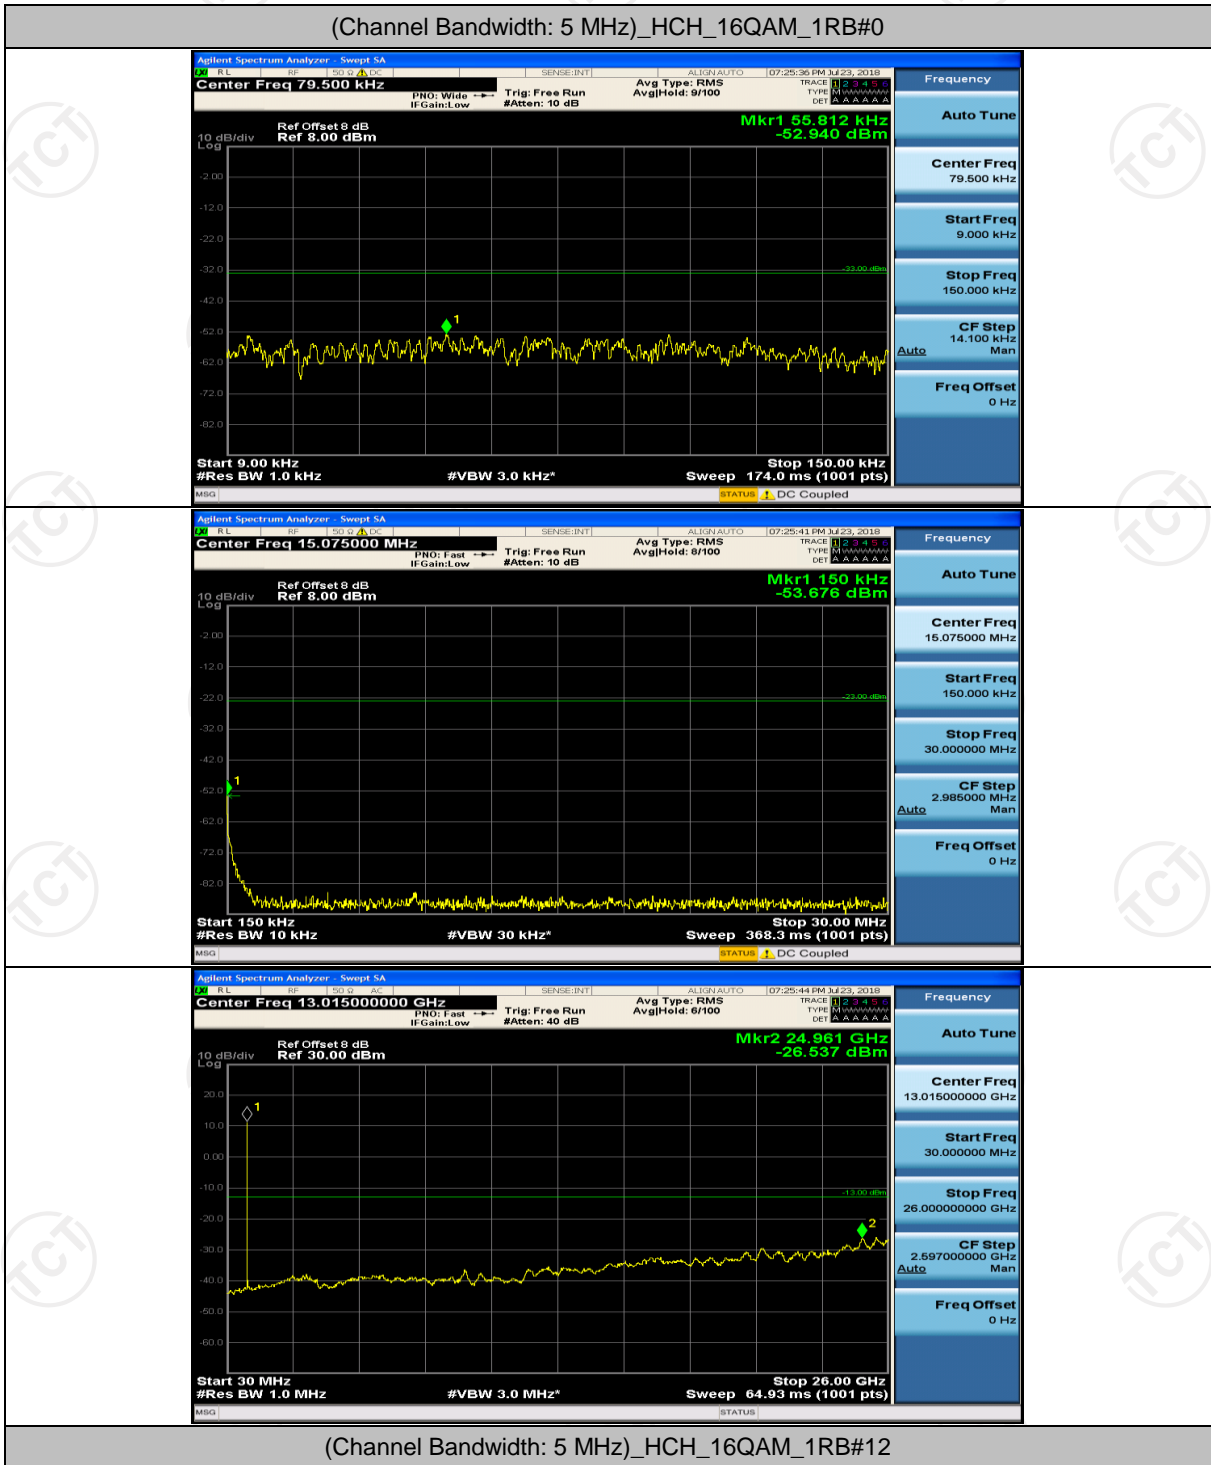

Channel Bandwidth: 3 MHz

(Channel Bandwidth: 3 MHz)_MCH_QPSK_1RB#0

(Channel Bandwidth: 3 MHz)_MCH_QPSK_1RB#7

(Channel Bandwidth: 3 MHz)_HCH_QPSK_1RB#0

(Channel Bandwidth: 3 MHz)_HCH_QPSK_1RB#7

(Channel Bandwidth: 3 MHz)_LCH_16QAM_1RB#0

Channel Bandwidth: 5 MHz

(Channel Bandwidth: 5 MHz)_MCH_QPSK_1RB#0

(Channel Bandwidth: 5 MHz)_MCH_QPSK_1RB#12

(Channel Bandwidth: 5 MHz)_HCH_QPSK_1RB#0

(Channel Bandwidth: 5 MHz)_HCH_QPSK_1RB#12

(Channel Bandwidth: 5 MHz)_LCH_16QAM_1RB#0

(Channel Bandwidth: 5 MHz)_LCH_16QAM_1RB#12

(Channel Bandwidth: 5 MHz)_MCH_16QAM_1RB#0

(Channel Bandwidth: 5 MHz)_MCH_16QAM_1RB#12

(Channel Bandwidth: 5 MHz)_HCH_16QAM_1RB#0

(Channel Bandwidth: 5 MHz)_HCH_16QAM_1RB#12