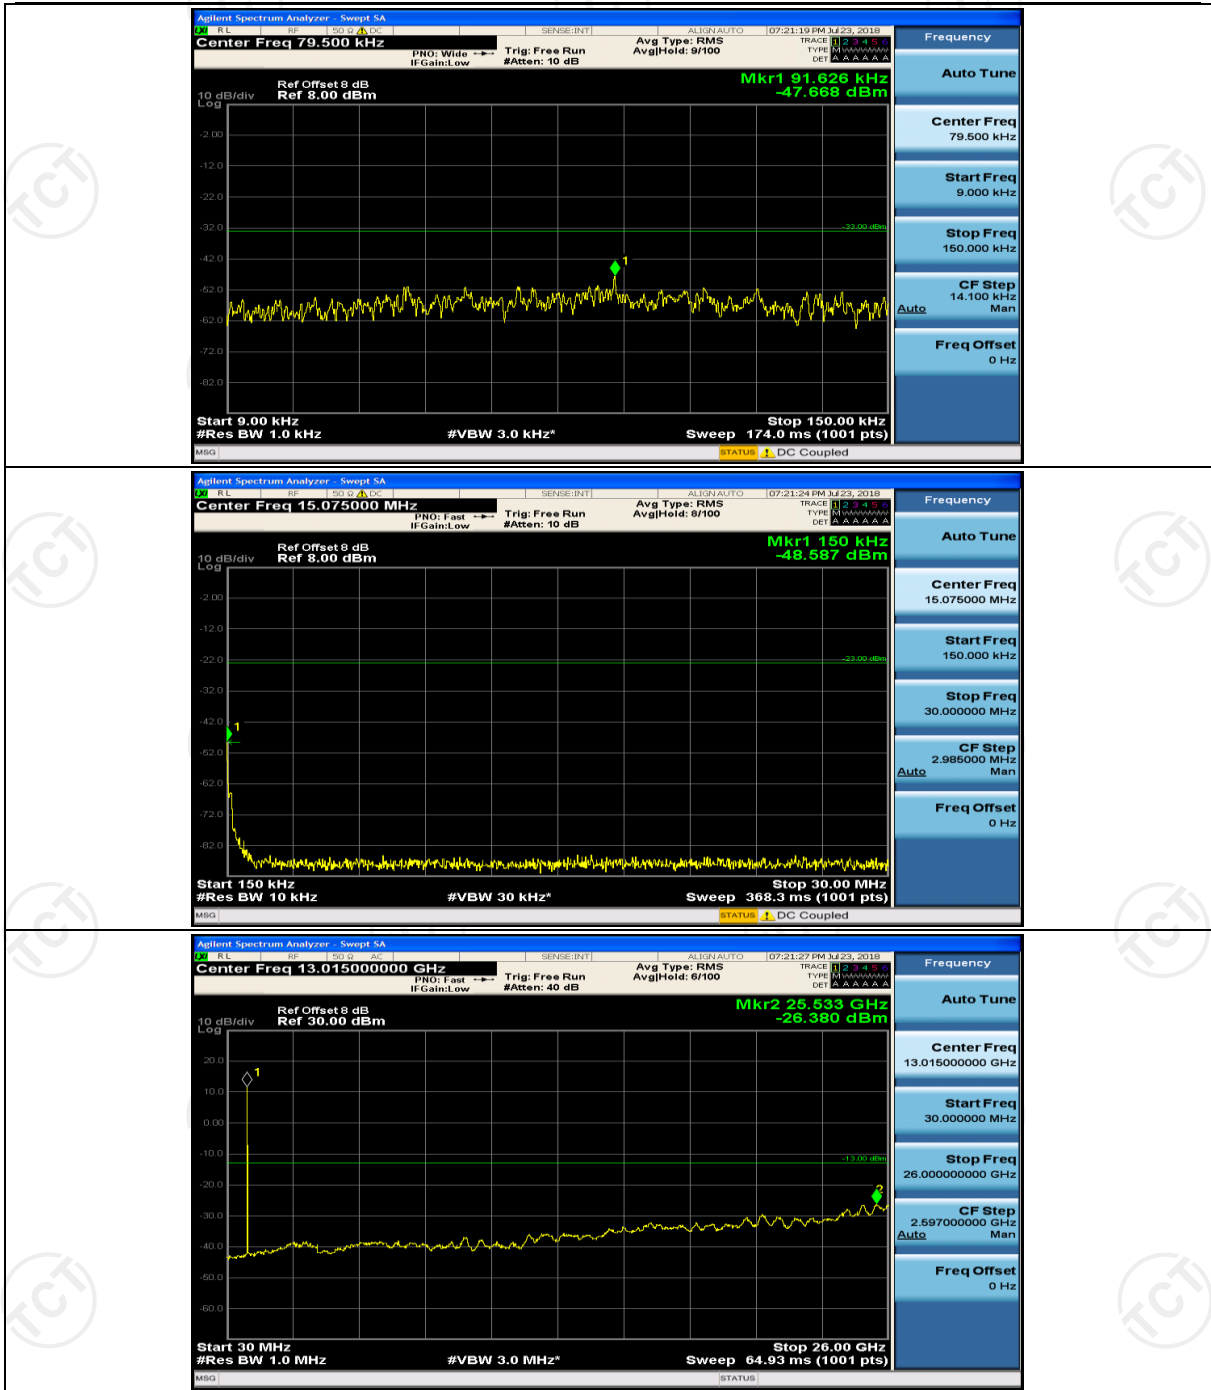

Channel Bandwidth: 3 MHz

(Channel Bandwidth: 3 MHz)_MCH_QPSK_1RB#0

(Channel Bandwidth: 3 MHz)_MCH_QPSK_1RB#7

(Channel Bandwidth: 3 MHz)_HCH_QPSK_1RB#0

(Channel Bandwidth: 3 MHz)_HCH_QPSK_1RB#7

(Channel Bandwidth: 3 MHz)_LCH_16QAM_1RB#0

(Channel Bandwidth: 3 MHz)_LCH_16QAM_1RB#7

(Channel Bandwidth: 3 MHz)_MCH_16QAM_1RB#0

(Channel Bandwidth: 3 MHz)_MCH_16QAM_1RB#7

(Channel Bandwidth: 3 MHz)_HCH_16QAM_1RB#0

(Channel Bandwidth: 3 MHz)_HCH_16QAM_1RB#7