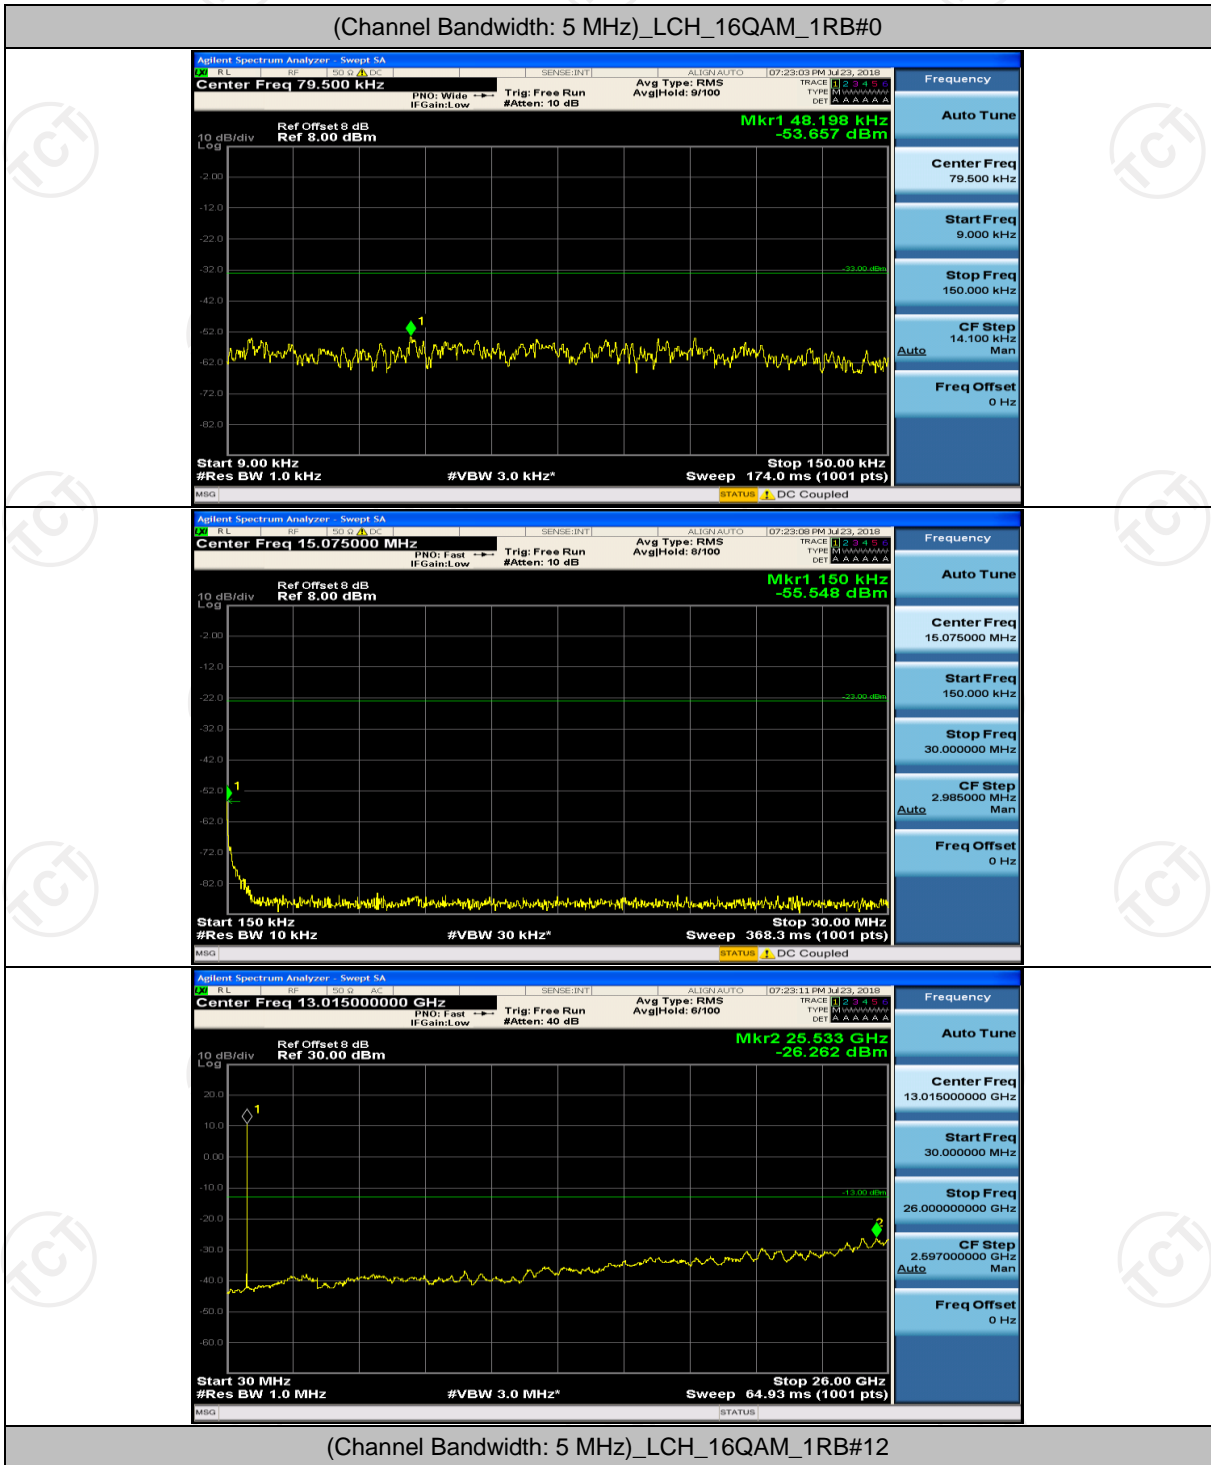

Channel Bandwidth: 5 MHz

(Channel Bandwidth: 5 MHz)_MCH_QPSK_1RB#0

(Channel Bandwidth: 5 MHz)_MCH_QPSK_1RB#12

(Channel Bandwidth: 5 MHz)_HCH_QPSK_1RB#0

(Channel Bandwidth: 5 MHz)_HCH_QPSK_1RB#12

(Channel Bandwidth: 5 MHz)_LCH_16QAM_1RB#0