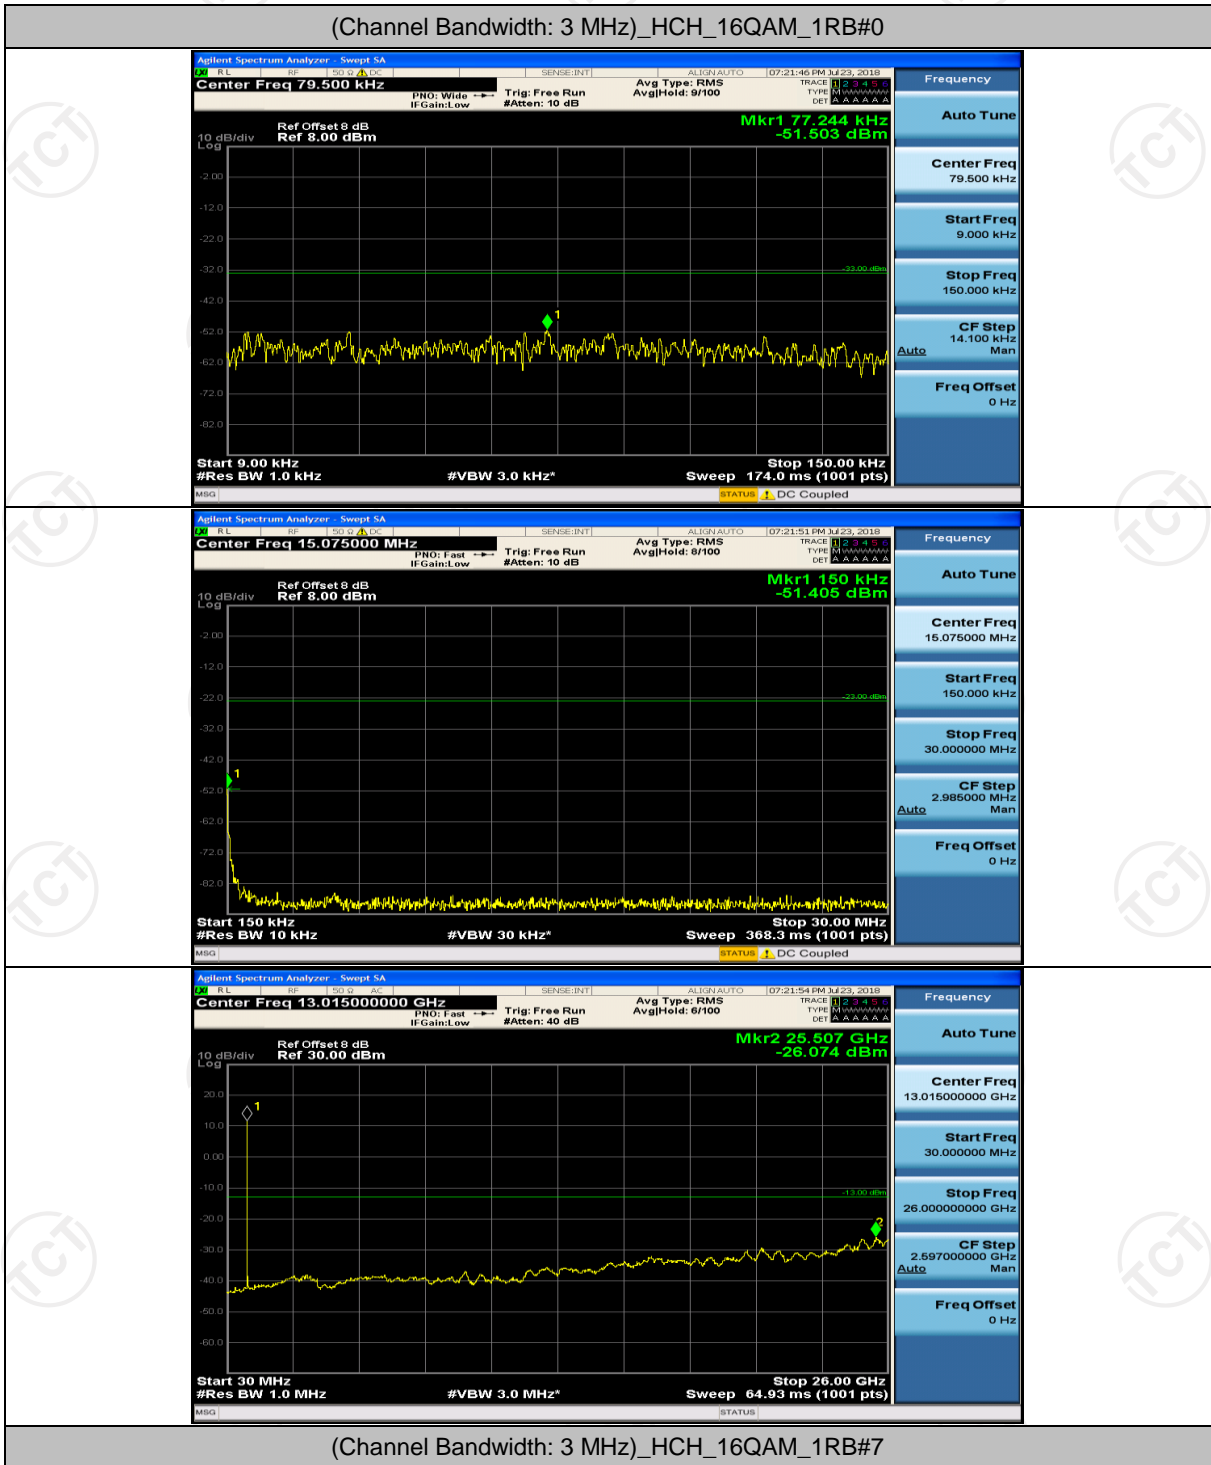

Channel Bandwidth: 3 MHz

(Channel Bandwidth: 3 MHz)_MCH_QPSK_1RB#0

(Channel Bandwidth: 3 MHz)_MCH_QPSK_1RB#7

(Channel Bandwidth: 3 MHz)_HCH_QPSK_1RB#0

(Channel Bandwidth: 3 MHz)_HCH_QPSK_1RB#7

(Channel Bandwidth: 3 MHz)_LCH_16QAM_1RB#0

(Channel Bandwidth: 3 MHz)_LCH_16QAM_1RB#7

(Channel Bandwidth: 3 MHz)_MCH_16QAM_1RB#0

(Channel Bandwidth: 3 MHz)_MCH_16QAM_1RB#7

(Channel Bandwidth: 3 MHz)_HCH_16QAM_1RB#0

(Channel Bandwidth: 3 MHz)_HCH_16QAM_1RB#7

Channel Bandwidth: 5 MHz

(Channel Bandwidth: 5 MHz)_MCH_QPSK_1RB#0

(Channel Bandwidth: 5 MHz)_MCH_QPSK_1RB#12

(Channel Bandwidth: 5 MHz)_HCH_QPSK_1RB#0

(Channel Bandwidth: 5 MHz)_HCH_QPSK_1RB#12

(Channel Bandwidth: 5 MHz)_LCH_16QAM_1RB#0