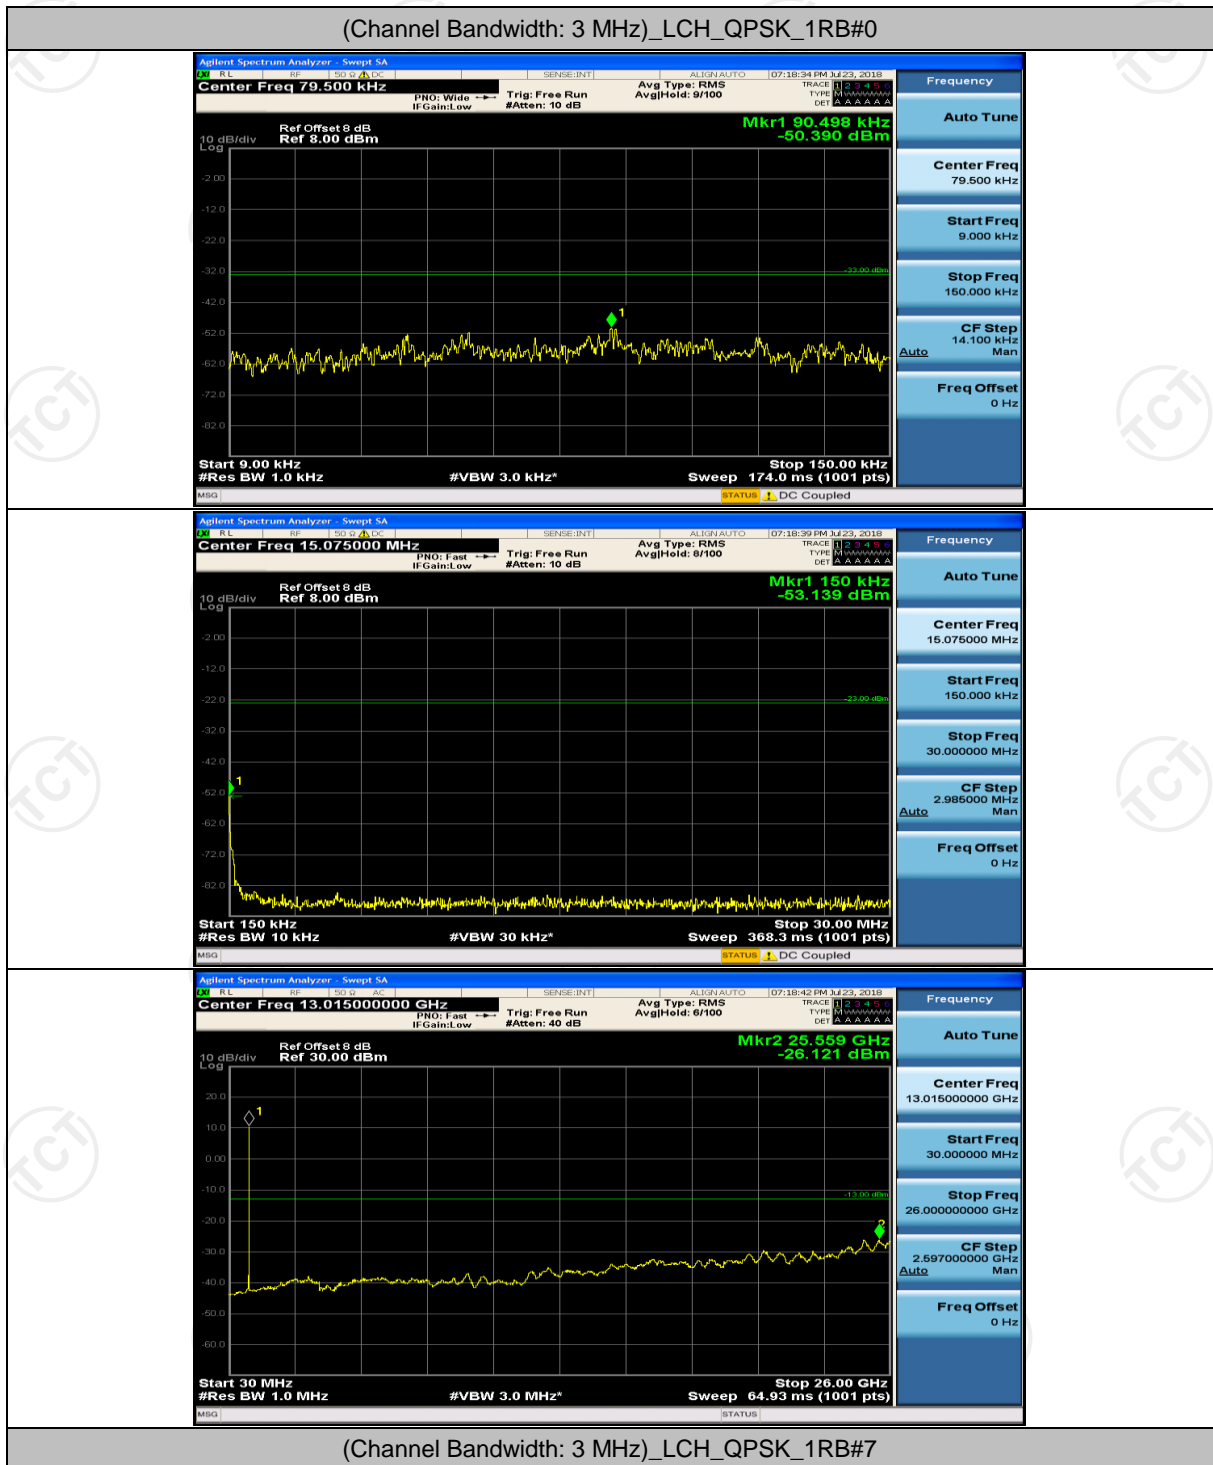

Channel Bandwidth: 3 MHz

(Channel Bandwidth: 3 MHz)_MCH_QPSK_1RB#0

(Channel Bandwidth: 3 MHz)_MCH_QPSK_1RB#7

(Channel Bandwidth: 3 MHz)_HCH_QPSK_1RB#0

(Channel Bandwidth: 3 MHz)_HCH_QPSK_1RB#7

(Channel Bandwidth: 3 MHz)_LCH_16QAM_1RB#0

(Channel Bandwidth: 3 MHz)_LCH_16QAM_1RB#7

(Channel Bandwidth: 3 MHz)_MCH_16QAM_1RB#0

(Channel Bandwidth: 3 MHz)_MCH_16QAM_1RB#7

(Channel Bandwidth: 3 MHz)_HCH_16QAM_1RB#0

(Channel Bandwidth: 3 MHz)_HCH_16QAM_1RB#7