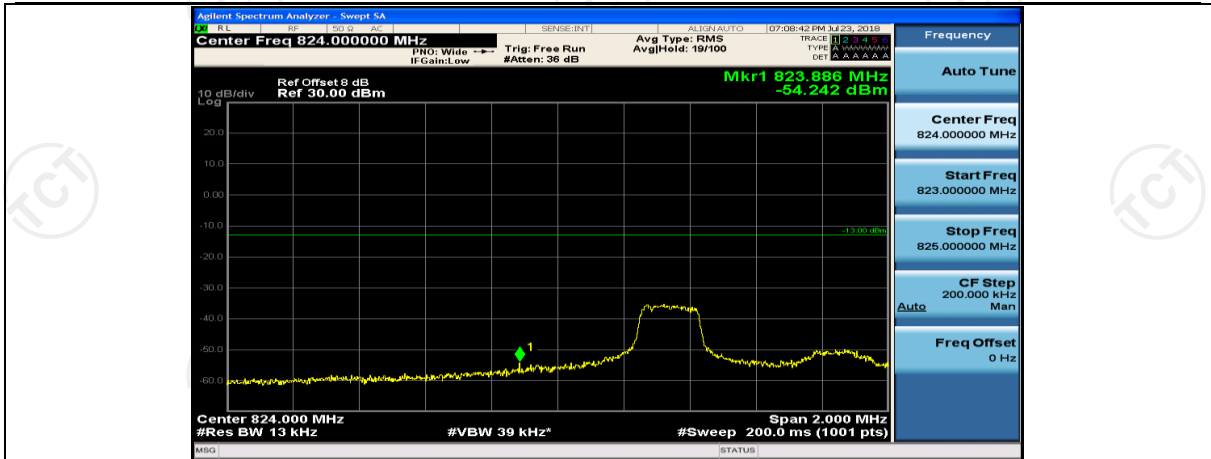

(Channel Bandwidth: 5 MHz)_HCH_QPSK_12RB#0

(Channel Bandwidth: 5 MHz)_LCH_16QAM_1RB#0

(Channel Bandwidth: 5 MHz)_LCH_16QAM_1RB#12

(Channel Bandwidth: 5 MHz)_LCH_16QAM_1RB#24

(Channel Bandwidth: 5 MHz)_LCH_16QAM_12RB#0