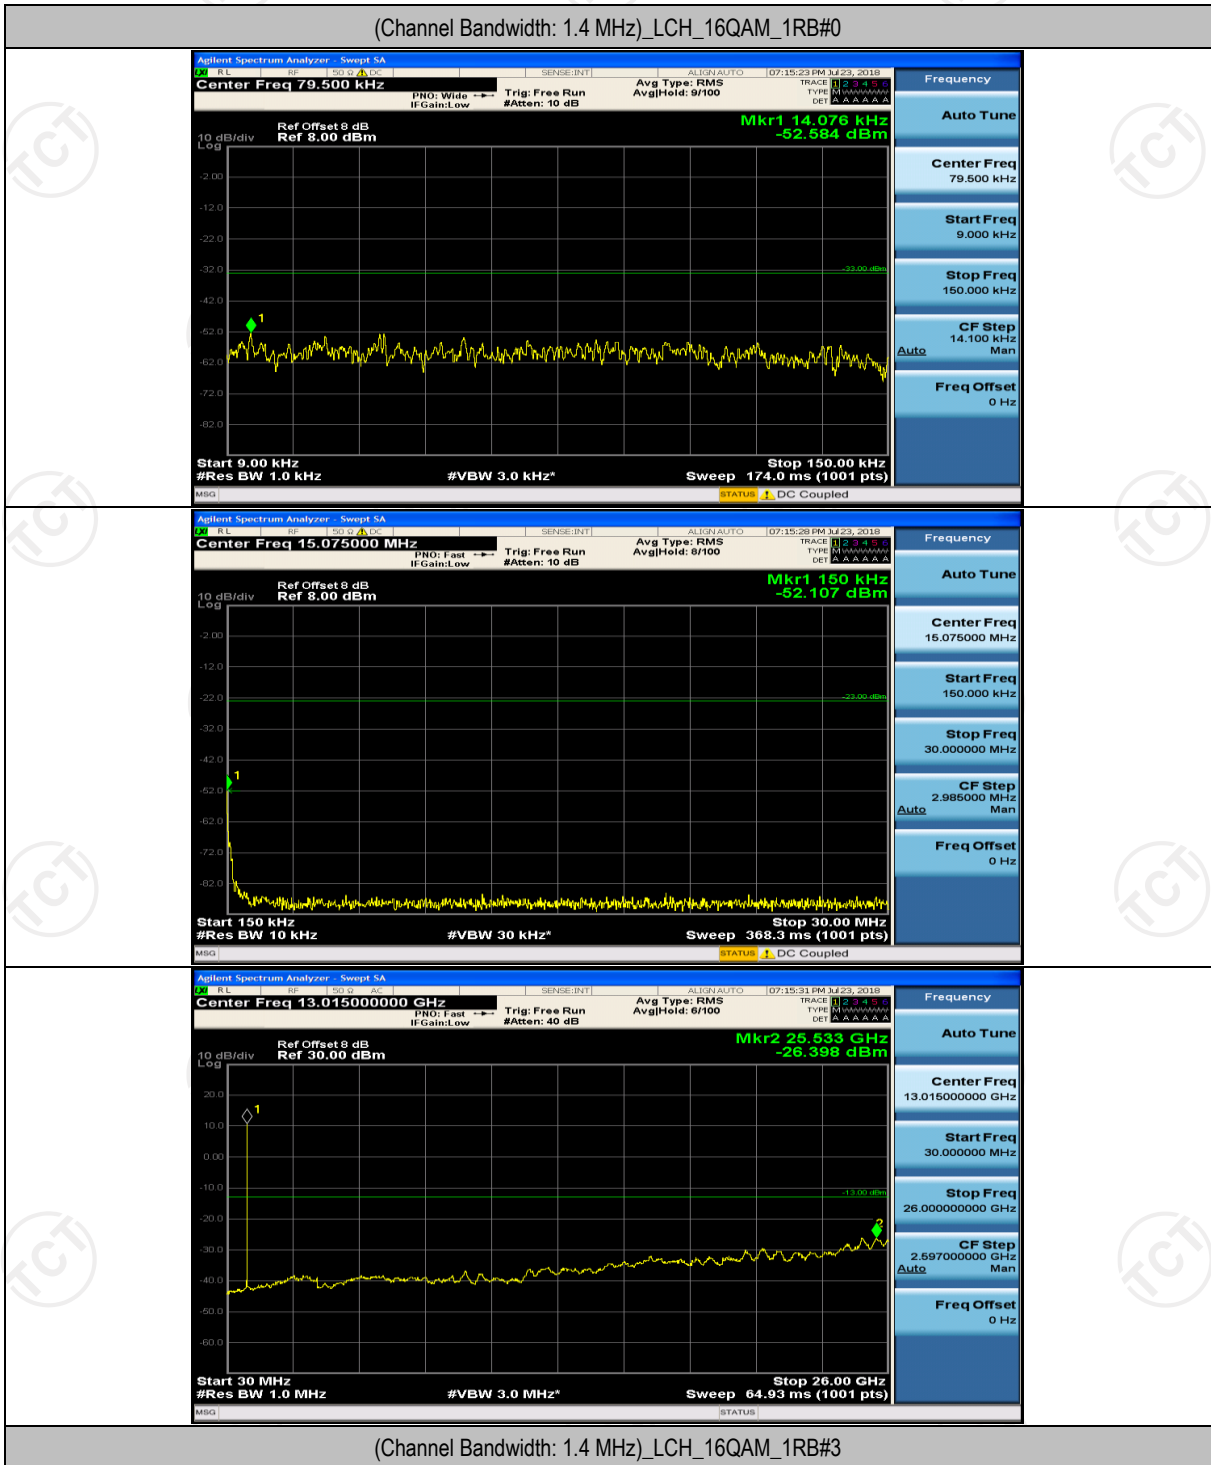

Channel Bandwidth: 10 MHz_HCH_16QAM_50RB#0

Appendix E: Conducted Spurious Emission

Test Graphs

Channel Bandwidth: 1.4 MHz

(Channel Bandwidth: 1.4 MHz)_MCH_QPSK_1RB#0

(Channel Bandwidth: 1.4 MHz)_MCH_QPSK_1RB#0

(Channel Bandwidth: 1.4 MHz)_HCH_QPSK_1RB#0

(Channel Bandwidth: 1.4 MHz)_HCH_QPSK_1RB#0

(Channel Bandwidth: 1.4 MHz)_LCH_16QAM_1RB#0

(Channel Bandwidth: 1.4 MHz)_MCH_16QAM_1RB#0

(Channel Bandwidth: 1.4 MHz)_MCH_16QAM_1RB#3

(Channel Bandwidth: 1.4 MHz)_HCH_16QAM_1RB#0

(Channel Bandwidth: 1.4 MHz)_HCH_16QAM_1RB#3