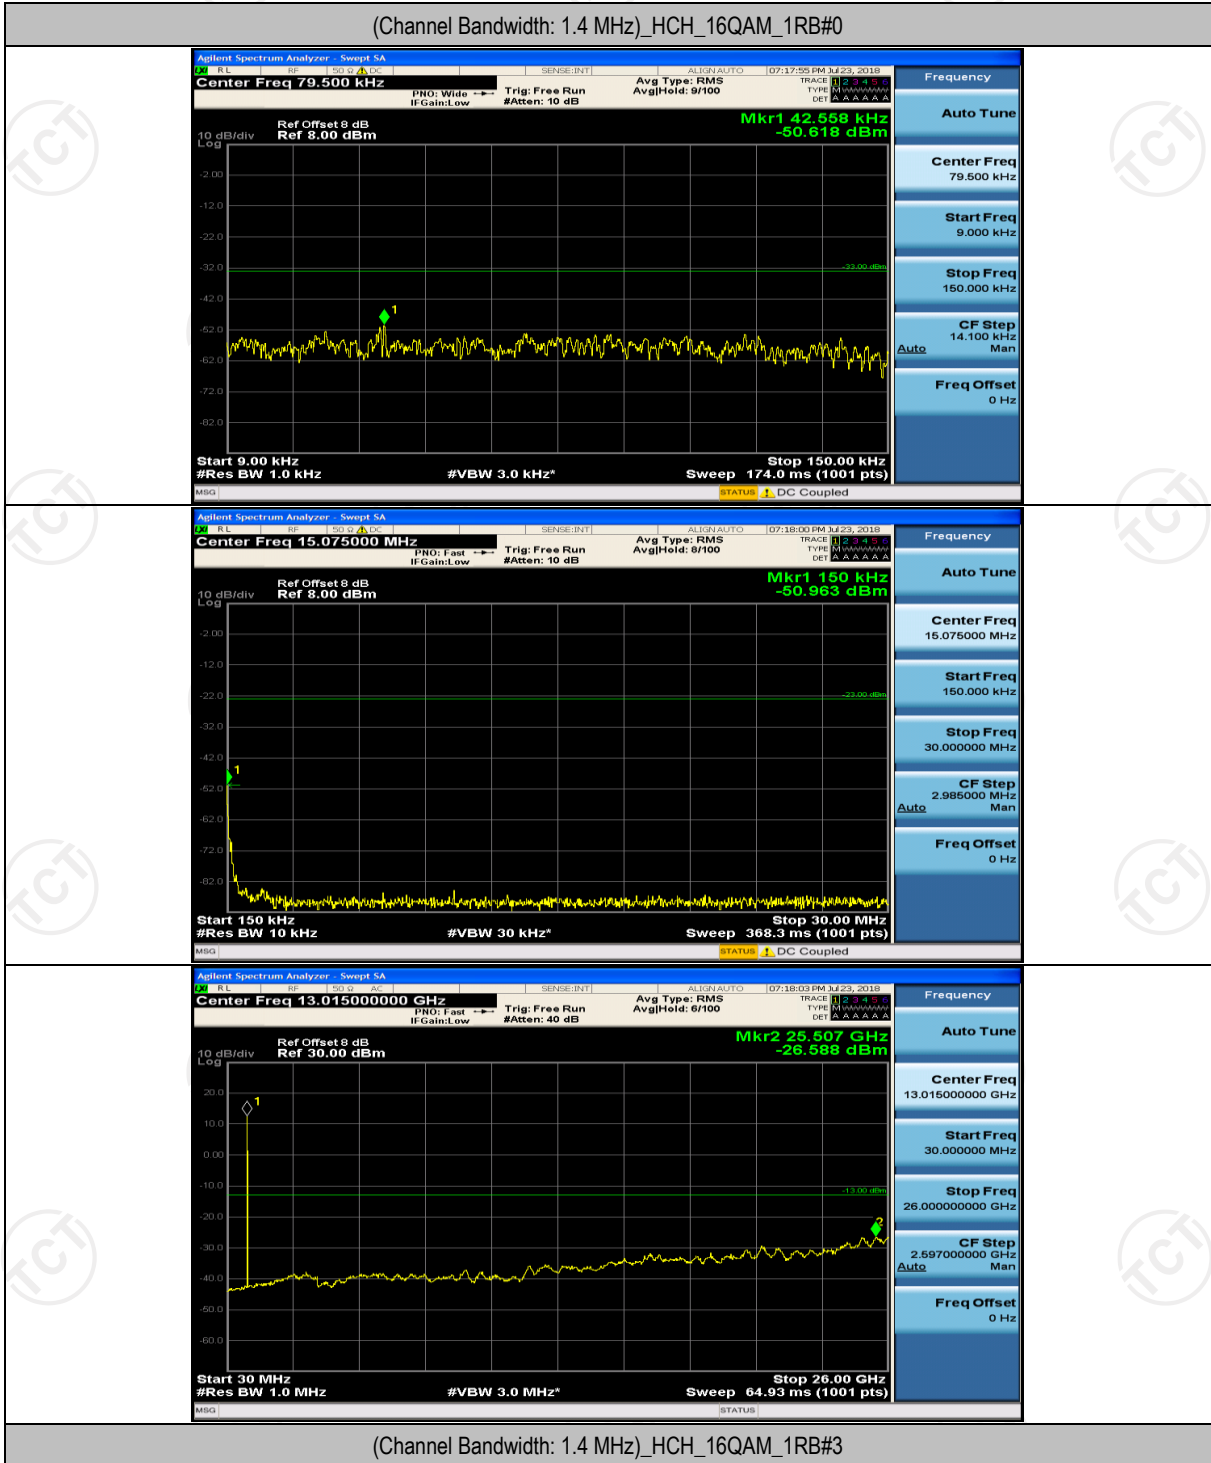

Channel Bandwidth: 10 MHz_HCH_16QAM_50RB#0

Appendix E: Conducted Spurious Emission

Test Graphs

Channel Bandwidth: 1.4 MHz

(Channel Bandwidth: 1.4 MHz)_MCH_QPSK_1RB#0

(Channel Bandwidth: 1.4 MHz)_MCH_QPSK_1RB#0

(Channel Bandwidth: 1.4 MHz)_HCH_QPSK_1RB#0

(Channel Bandwidth: 1.4 MHz)_HCH_QPSK_1RB#0

(Channel Bandwidth: 1.4 MHz)_LCH_16QAM_1RB#0

(Channel Bandwidth: 1.4 MHz)_MCH_16QAM_1RB#0

(Channel Bandwidth: 1.4 MHz)_MCH_16QAM_1RB#3

(Channel Bandwidth: 1.4 MHz)_HCH_16QAM_1RB#0

(Channel Bandwidth: 1.4 MHz)_HCH_16QAM_1RB#3