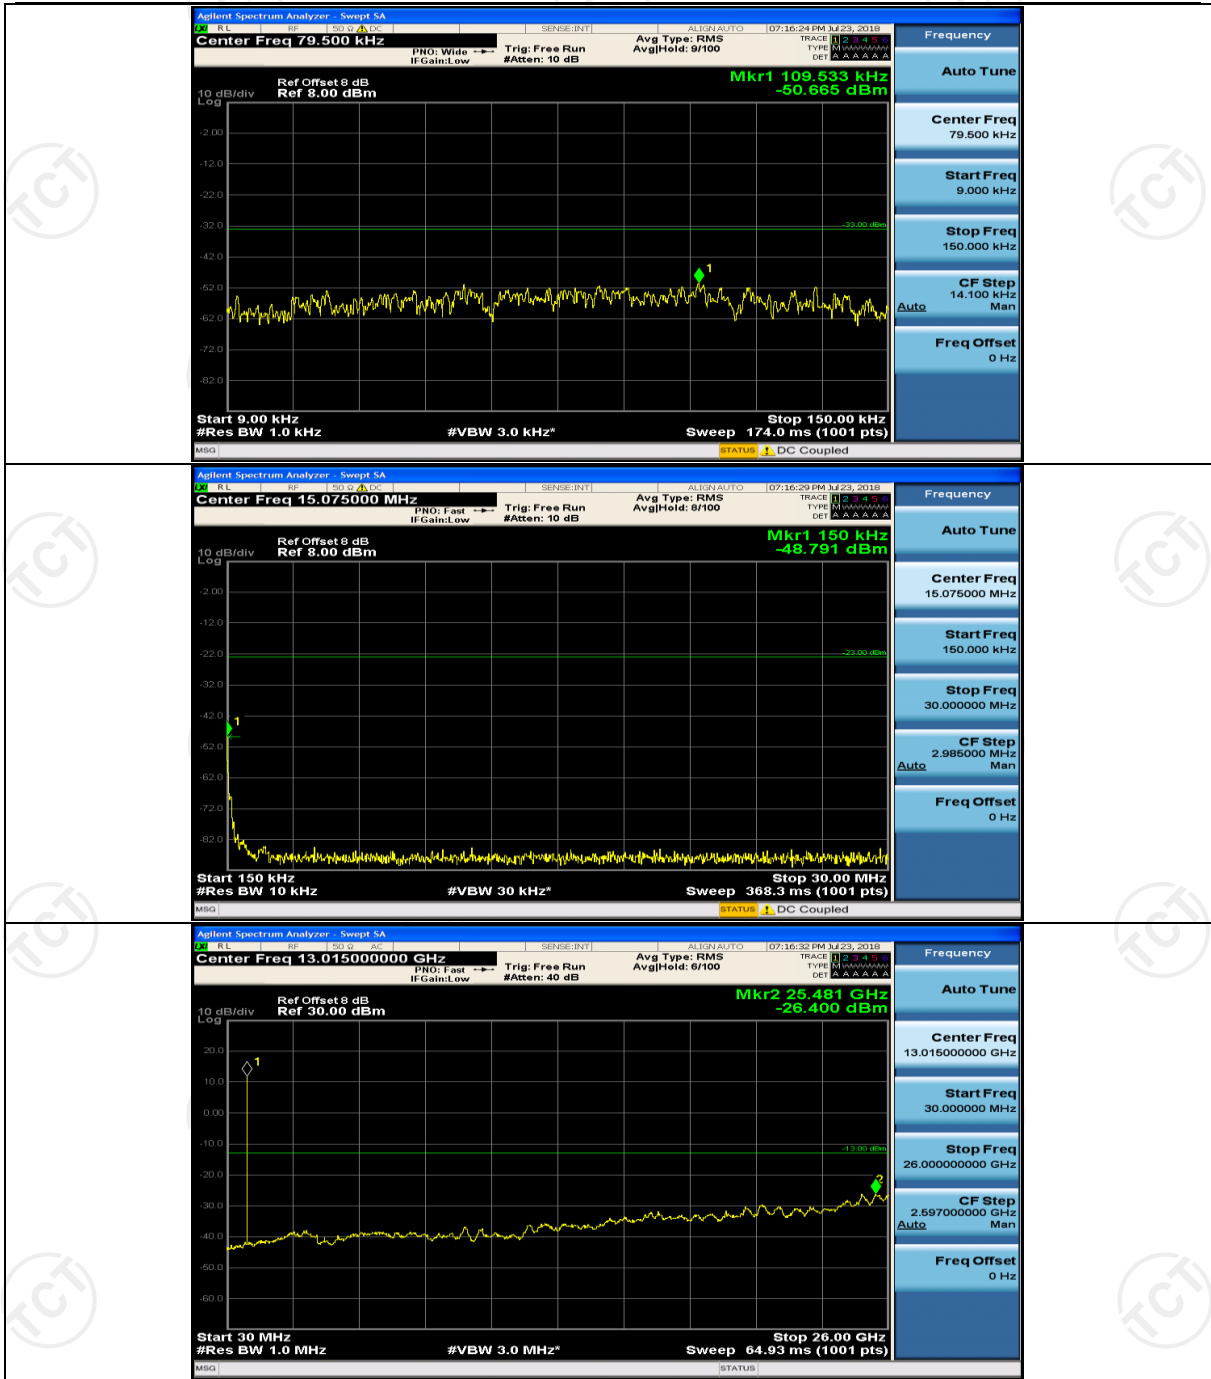

Channel Bandwidth: 10 MHz_HCH_16QAM_50RB#0

Appendix E: Conducted Spurious Emission

Test Graphs

Channel Bandwidth: 1.4 MHz

(Channel Bandwidth: 1.4 MHz)_MCH_QPSK_1RB#0

(Channel Bandwidth: 1.4 MHz)_MCH_QPSK_1RB#0