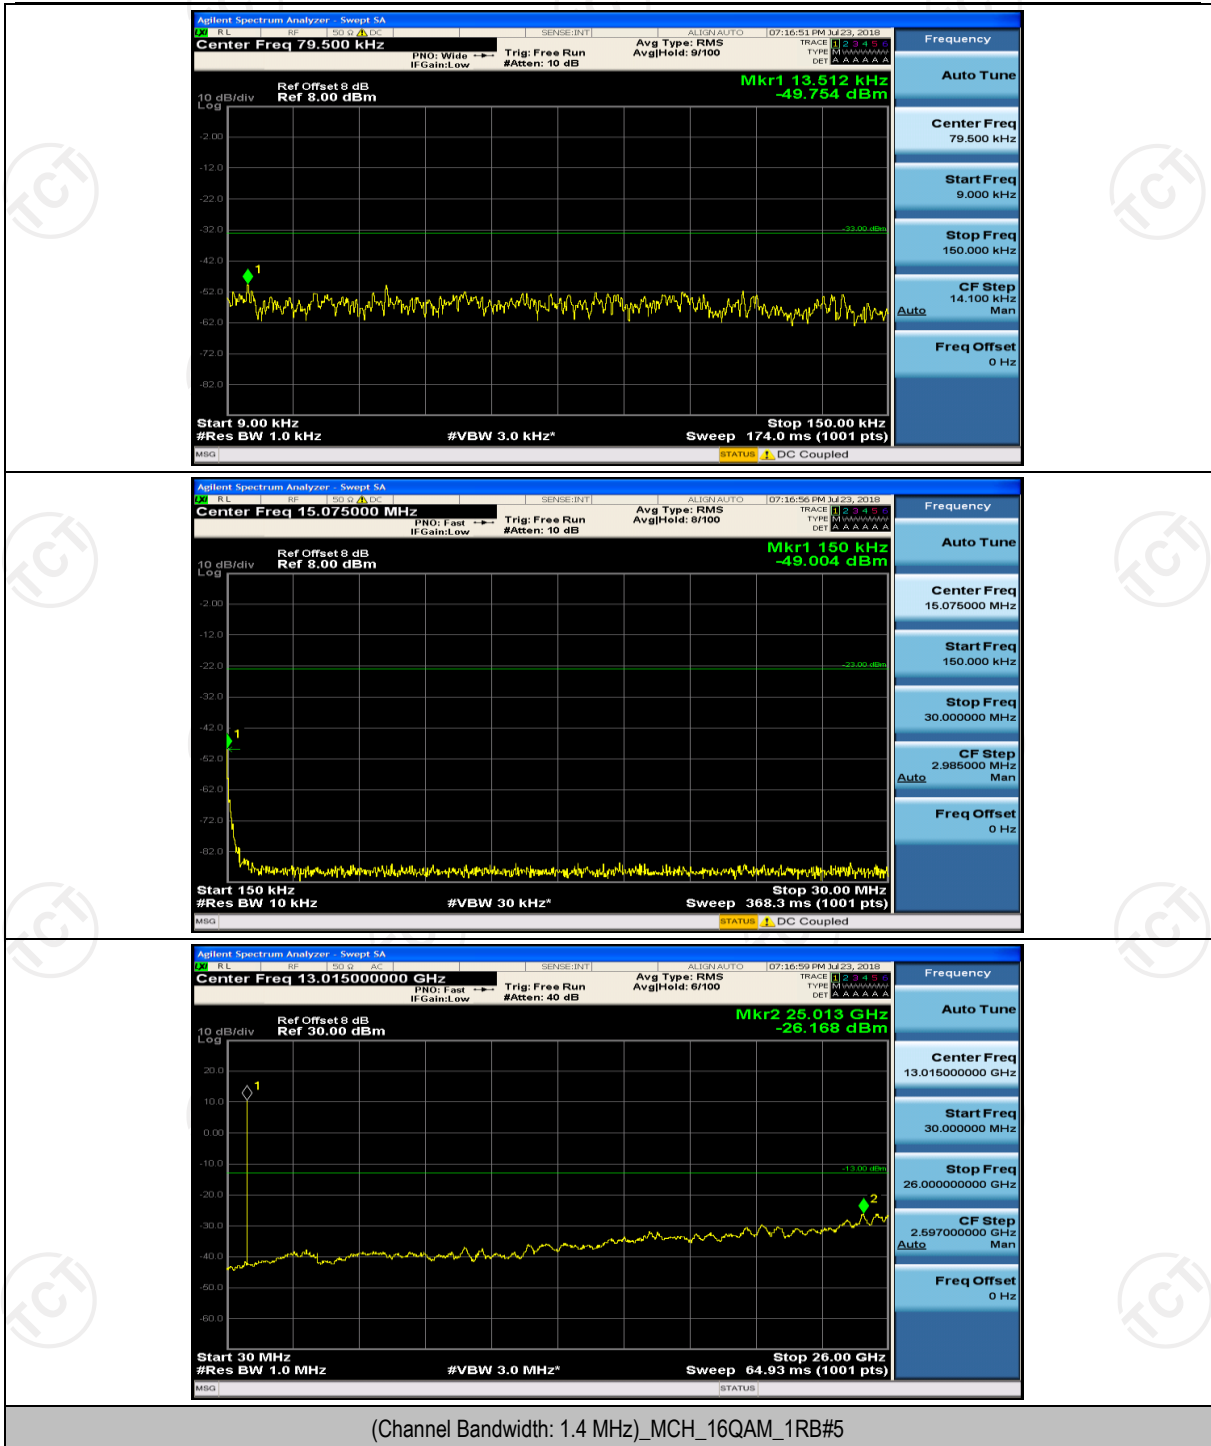

Channel Bandwidth: 10 MHz_HCH_16QAM_50RB#0

Appendix E: Conducted Spurious Emission

Test Graphs

Channel Bandwidth: 1.4 MHz

(Channel Bandwidth: 1.4 MHz)_MCH_QPSK_1RB#0

(Channel Bandwidth: 1.4 MHz)_MCH_QPSK_1RB#0

(Channel Bandwidth: 1.4 MHz)_HCH_QPSK_1RB#0

(Channel Bandwidth: 1.4 MHz)_HCH_QPSK_1RB#0

(Channel Bandwidth: 1.4 MHz)_LCH_16QAM_1RB#0

(Channel Bandwidth: 1.4 MHz)_MCH_16QAM_1RB#0

(Channel Bandwidth: 1.4 MHz)_MCH_16QAM_1RB#3

(Channel Bandwidth: 1.4 MHz)_HCH_16QAM_1RB#0

(Channel Bandwidth: 1.4 MHz)_HCH_16QAM_1RB#3