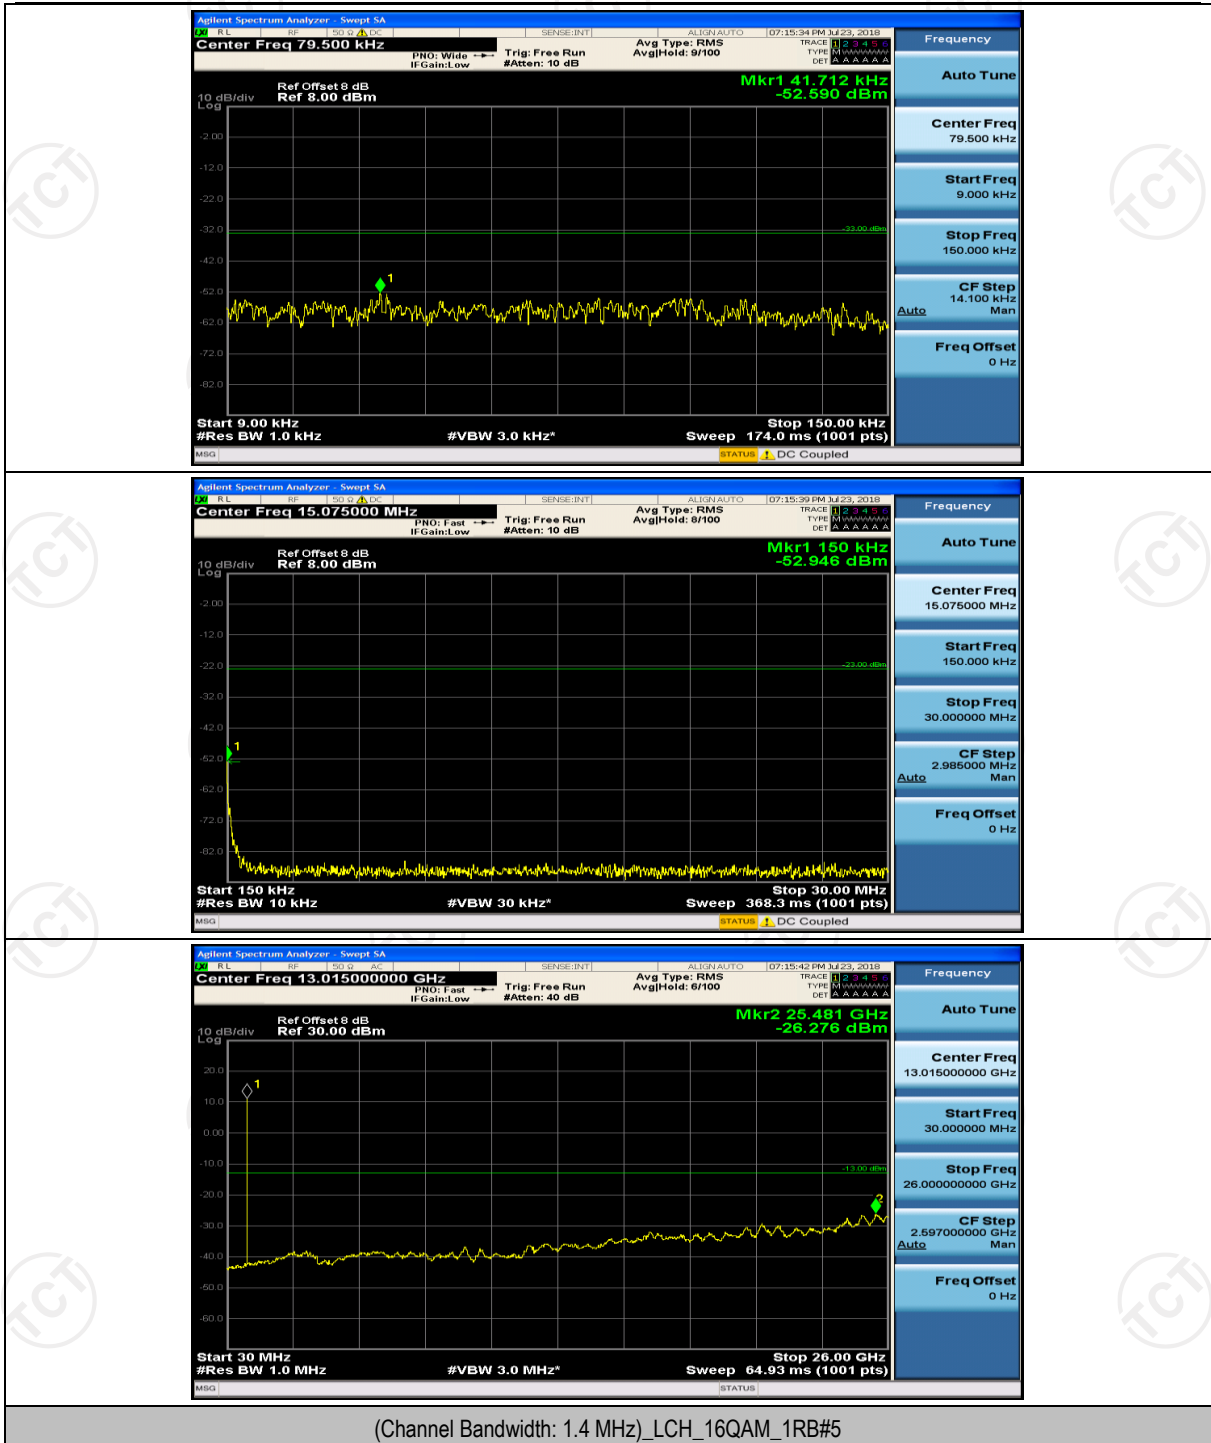

Channel Bandwidth: 10 MHz_HCH_16QAM_50RB#0

Appendix E: Conducted Spurious Emission

Test Graphs

Channel Bandwidth: 1.4 MHz

(Channel Bandwidth: 1.4 MHz)_MCH_QPSK_1RB#0

(Channel Bandwidth: 1.4 MHz)_MCH_QPSK_1RB#0

(Channel Bandwidth: 1.4 MHz)_HCH_QPSK_1RB#0

(Channel Bandwidth: 1.4 MHz)_HCH_QPSK_1RB#0

(Channel Bandwidth: 1.4 MHz)_LCH_16QAM_1RB#0

(Channel Bandwidth: 1.4 MHz)_MCH_16QAM_1RB#0

(Channel Bandwidth: 1.4 MHz)_MCH_16QAM_1RB#3

(Channel Bandwidth: 1.4 MHz)_HCH_16QAM_1RB#0

(Channel Bandwidth: 1.4 MHz)_HCH_16QAM_1RB#3