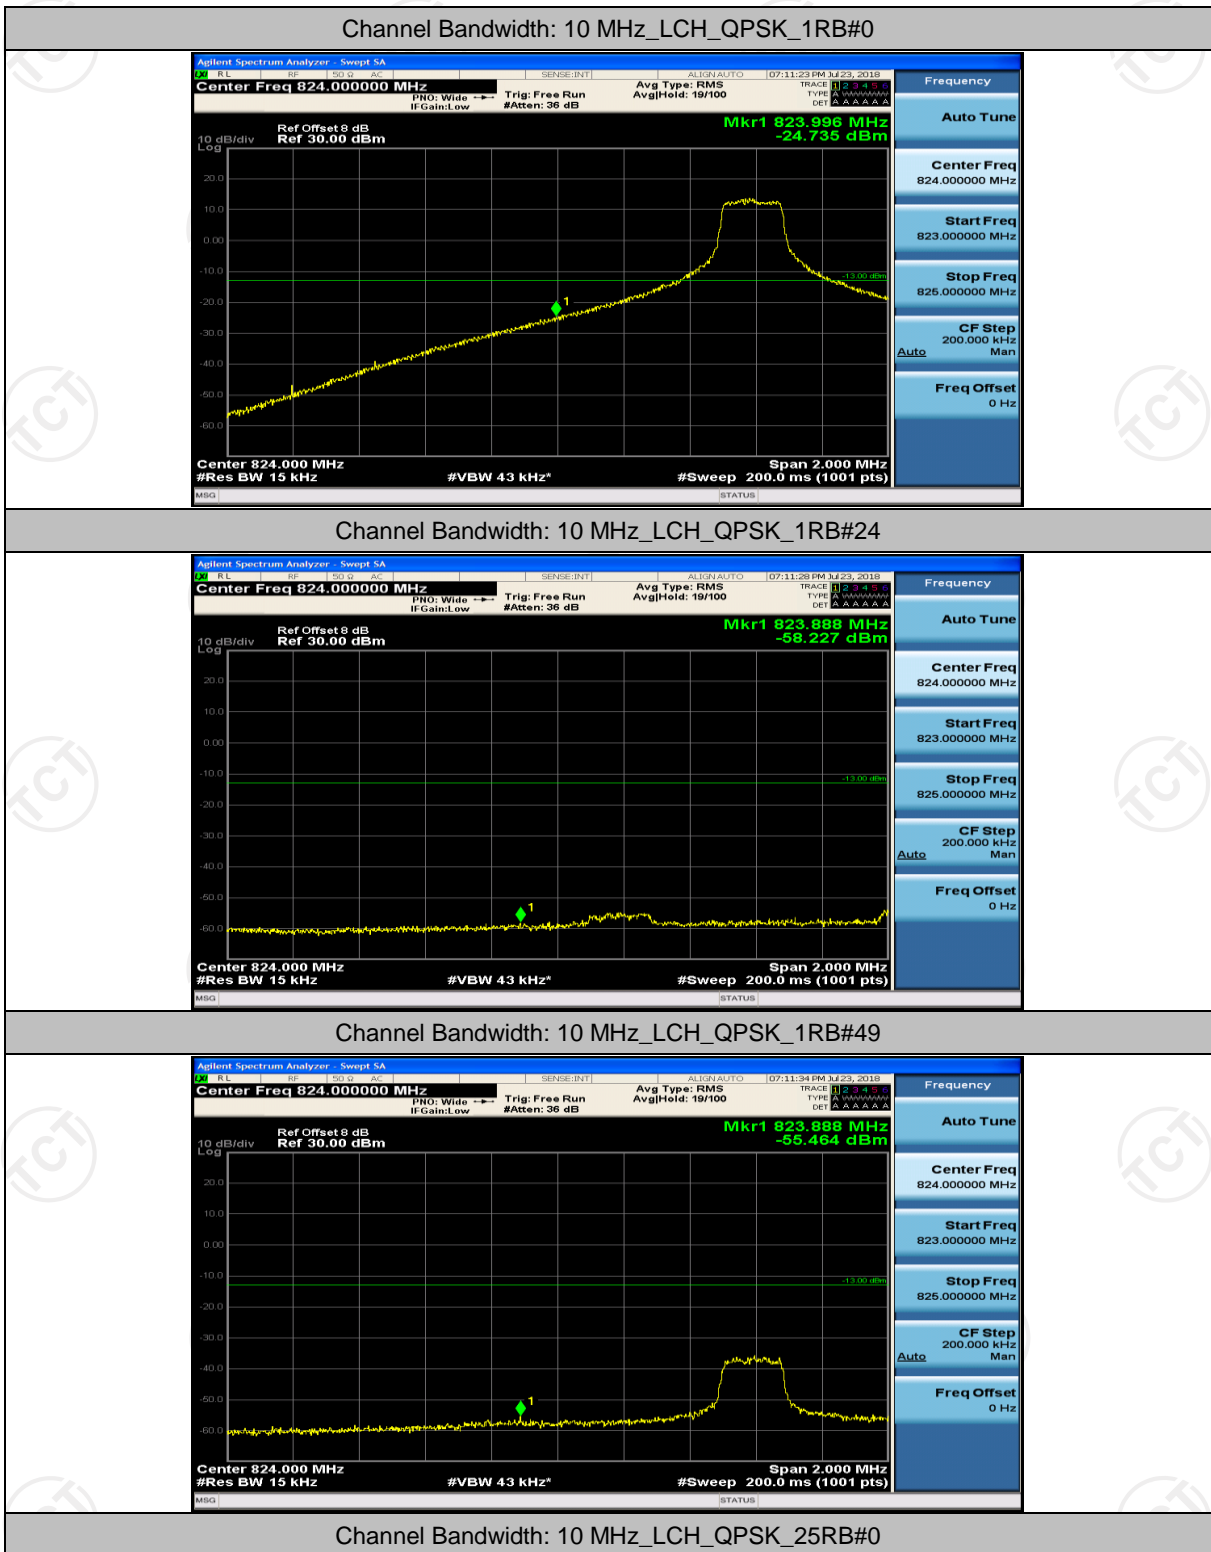

(Channel Bandwidth: 5 MHz)_LCH_16QAM_12RB#6

(Channel Bandwidth: 5 MHz)_LCH_16QAM_12RB#13

(Channel Bandwidth: 5 MHz)_LCH_16QAM_25RB#0

(Channel Bandwidth: 5 MHz)_HCH_16QAM_1RB#0

(Channel Bandwidth: 5 MHz)_HCH_16QAM_1RB#12

(Channel Bandwidth: 5 MHz)_HCH_16QAM_1RB#24

(Channel Bandwidth: 5 MHz)_HCH_16QAM_12RB#0

(Channel Bandwidth: 5 MHz)_HCH_16QAM_12RB#6

Channel Bandwidth: 10 MHz

Channel Bandwidth: 10 MHz_HCH_16QAM_25RB#12

Channel Bandwidth: 10 MHz_HCH_16QAM_25RB#25

Channel Bandwidth: 10 MHz_HCH_16QAM_50RB#0

Appendix E: Conducted Spurious Emission

Test Graphs

Channel Bandwidth: 1.4 MHz

(Channel Bandwidth: 1.4 MHz)_MCH_QPSK_1RB#0

(Channel Bandwidth: 1.4 MHz)_MCH_QPSK_1RB#0