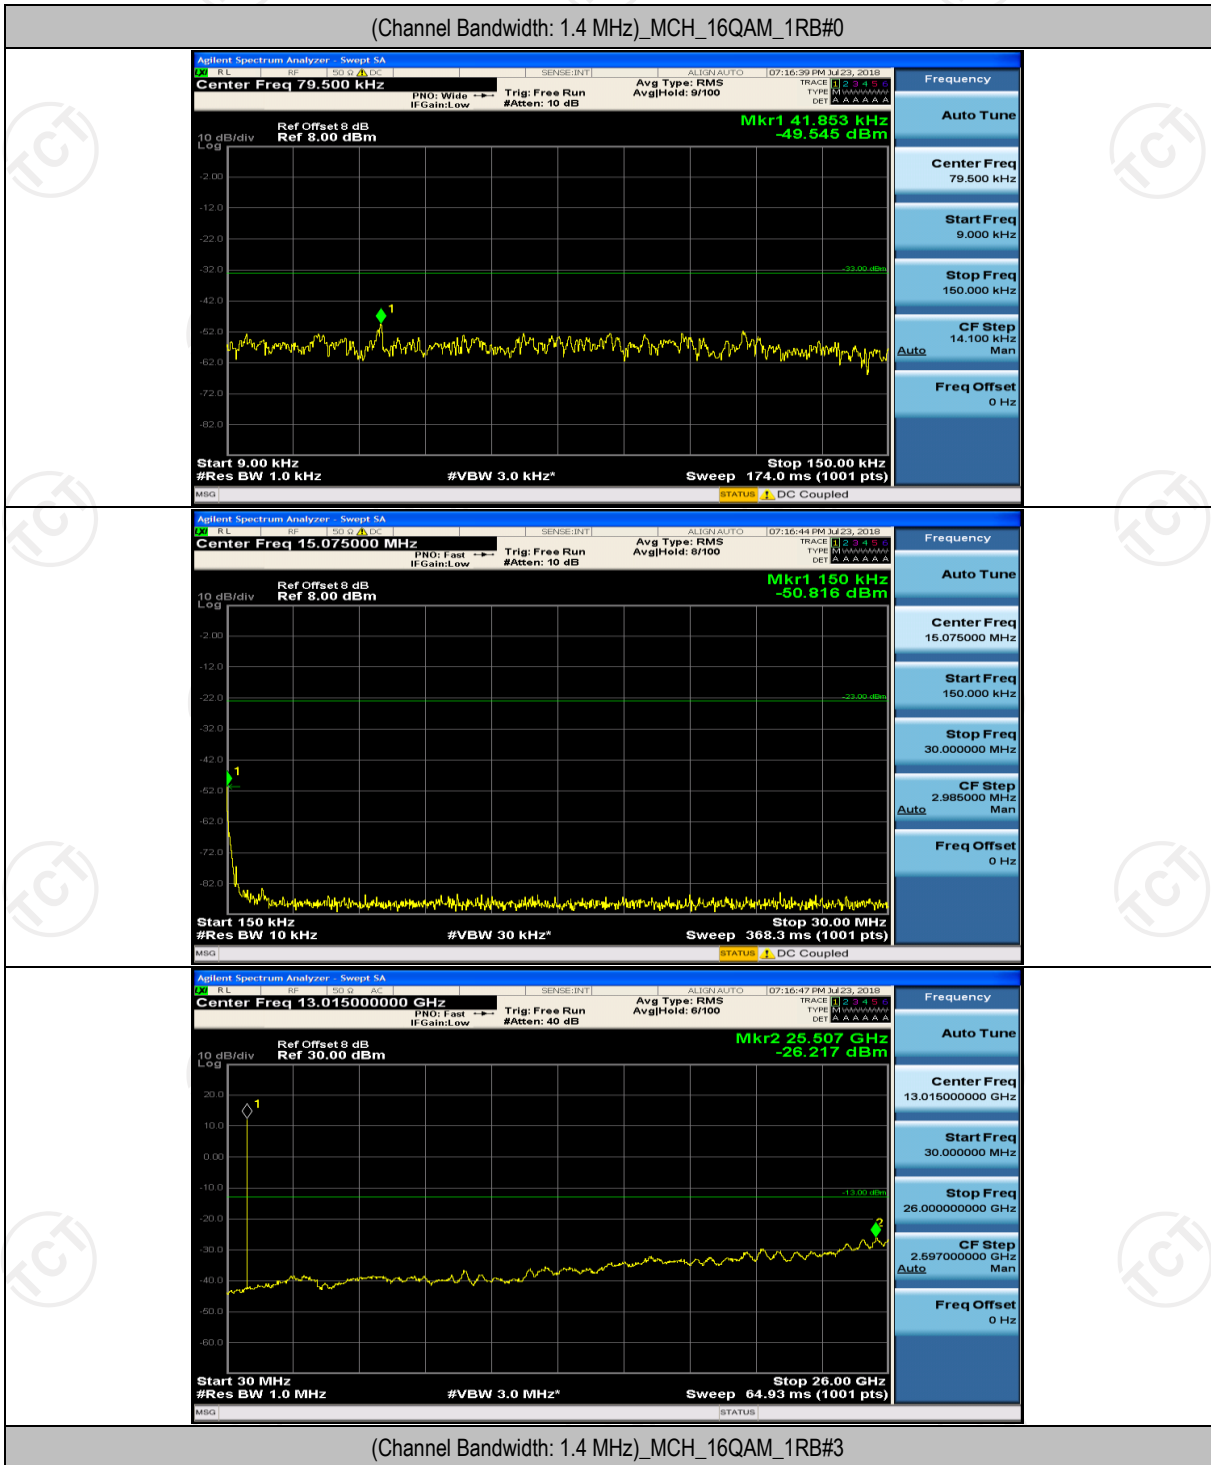

Channel Bandwidth: 10 MHz_HCH_16QAM_50RB#0

Appendix E: Conducted Spurious Emission

Test Graphs

Channel Bandwidth: 1.4 MHz

(Channel Bandwidth: 1.4 MHz)_MCH_QPSK_1RB#0

(Channel Bandwidth: 1.4 MHz)_MCH_QPSK_1RB#0

(Channel Bandwidth: 1.4 MHz)_HCH_QPSK_1RB#0

(Channel Bandwidth: 1.4 MHz)_HCH_QPSK_1RB#0

(Channel Bandwidth: 1.4 MHz)_LCH_16QAM_1RB#0

(Channel Bandwidth: 1.4 MHz)_MCH_16QAM_1RB#0

(Channel Bandwidth: 1.4 MHz)_MCH_16QAM_1RB#3

(Channel Bandwidth: 1.4 MHz)_HCH_16QAM_1RB#0

(Channel Bandwidth: 1.4 MHz)_HCH_16QAM_1RB#3