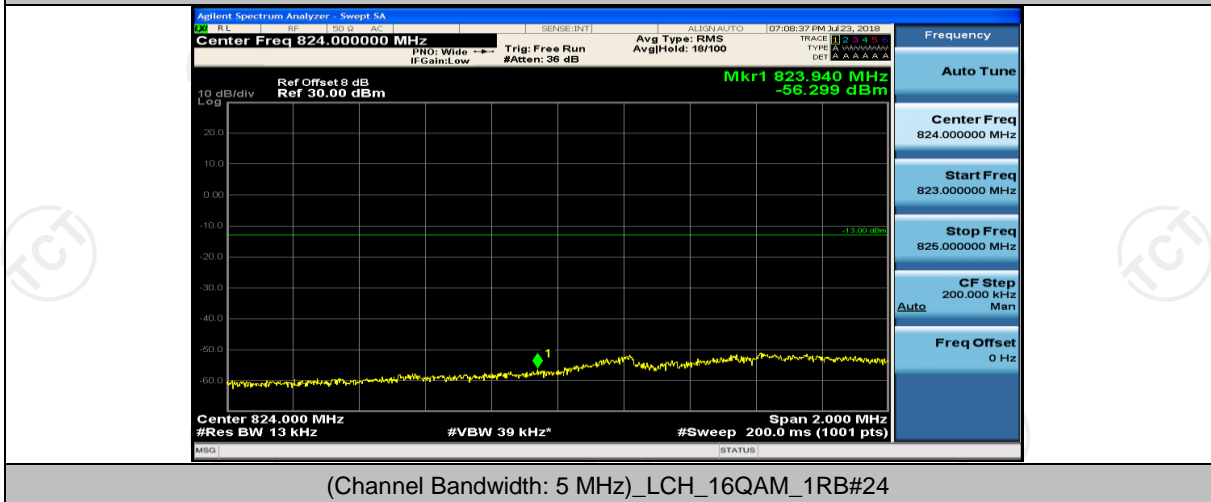

(Channel Bandwidth: 5 MHz)_HCH_QPSK_12RB#0

(Channel Bandwidth: 5 MHz)_LCH_16QAM_1RB#0

(Channel Bandwidth: 5 MHz)_LCH_16QAM_1RB#12

(Channel Bandwidth: 5 MHz)_LCH_16QAM_1RB#24

(Channel Bandwidth: 5 MHz)_LCH_16QAM_12RB#0