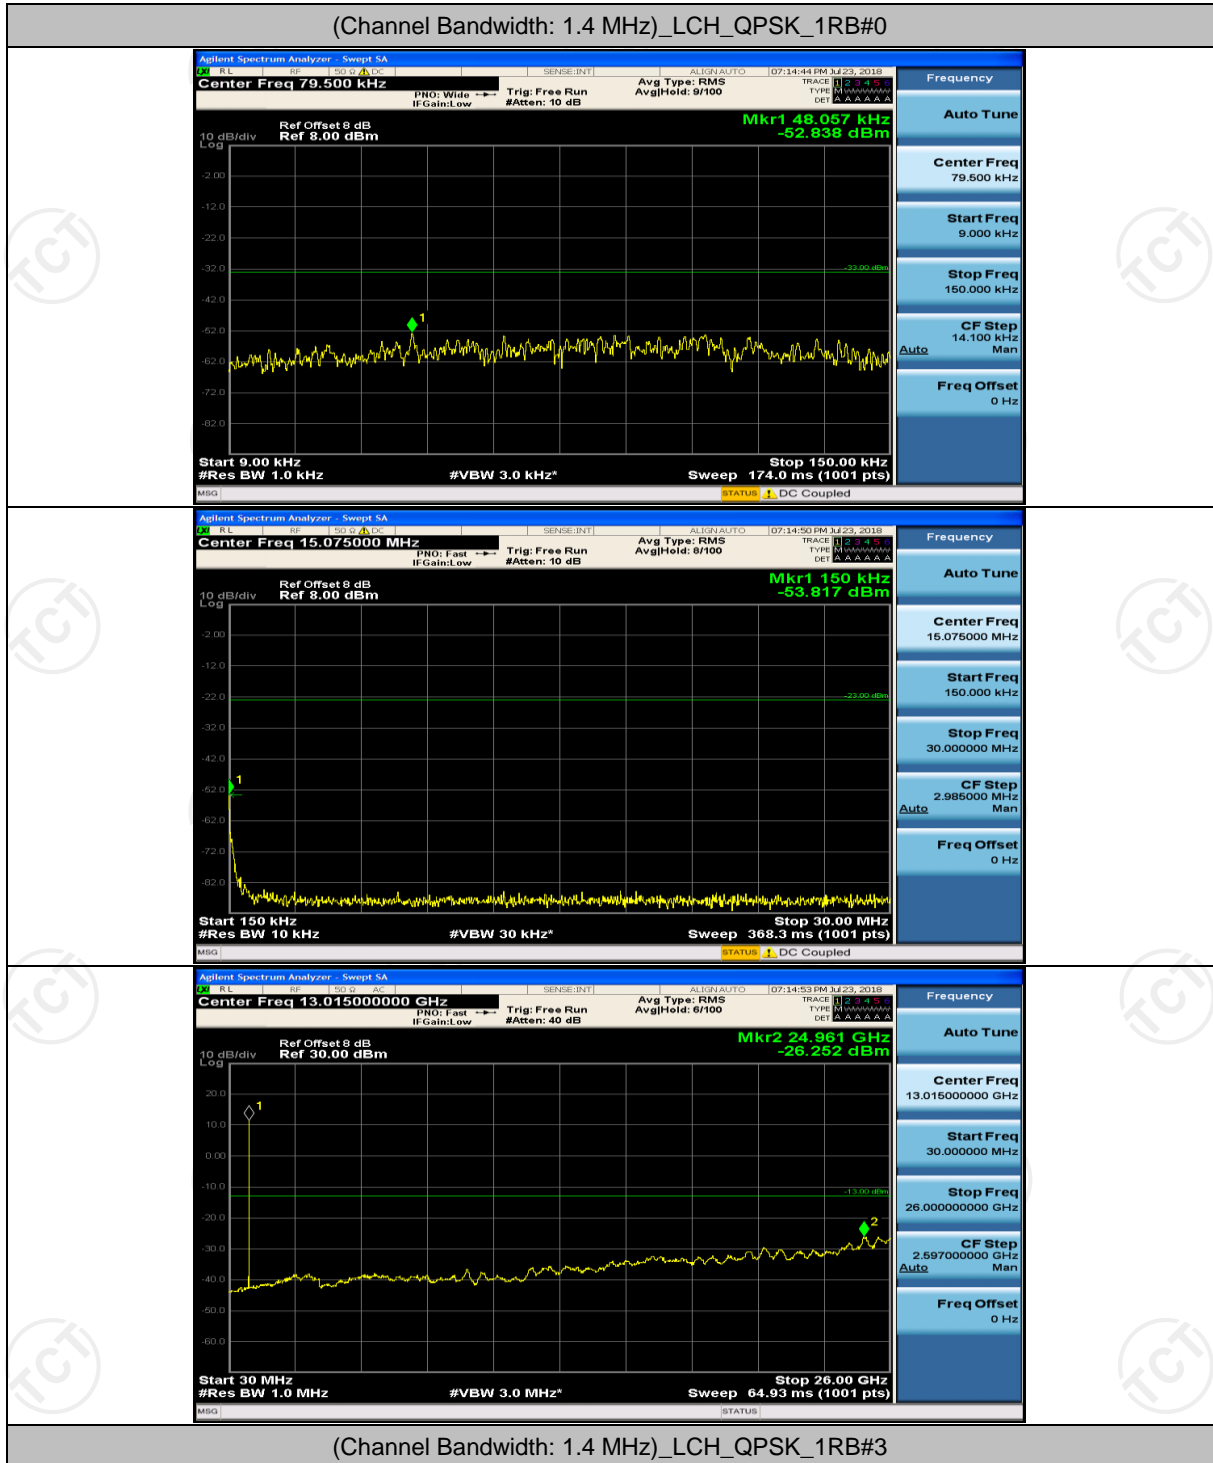

(Channel Bandwidth: 5 MHz)_HCH_16QAM_1RB#24

(Channel Bandwidth: 5 MHz)_HCH_16QAM_12RB#0

(Channel Bandwidth: 5 MHz)_HCH_16QAM_12RB#6

Channel Bandwidth: 10 MHz

Channel Bandwidth: 10 MHz_HCH_16QAM_25RB#12

Channel Bandwidth: 10 MHz_HCH_16QAM_25RB#25

Channel Bandwidth: 10 MHz_HCH_16QAM_50RB#0

Appendix E: Conducted Spurious Emission

Test Graphs

Channel Bandwidth: 1.4 MHz

(Channel Bandwidth: 1.4 MHz)_MCH_QPSK_1RB#0

(Channel Bandwidth: 1.4 MHz)_MCH_QPSK_1RB#0