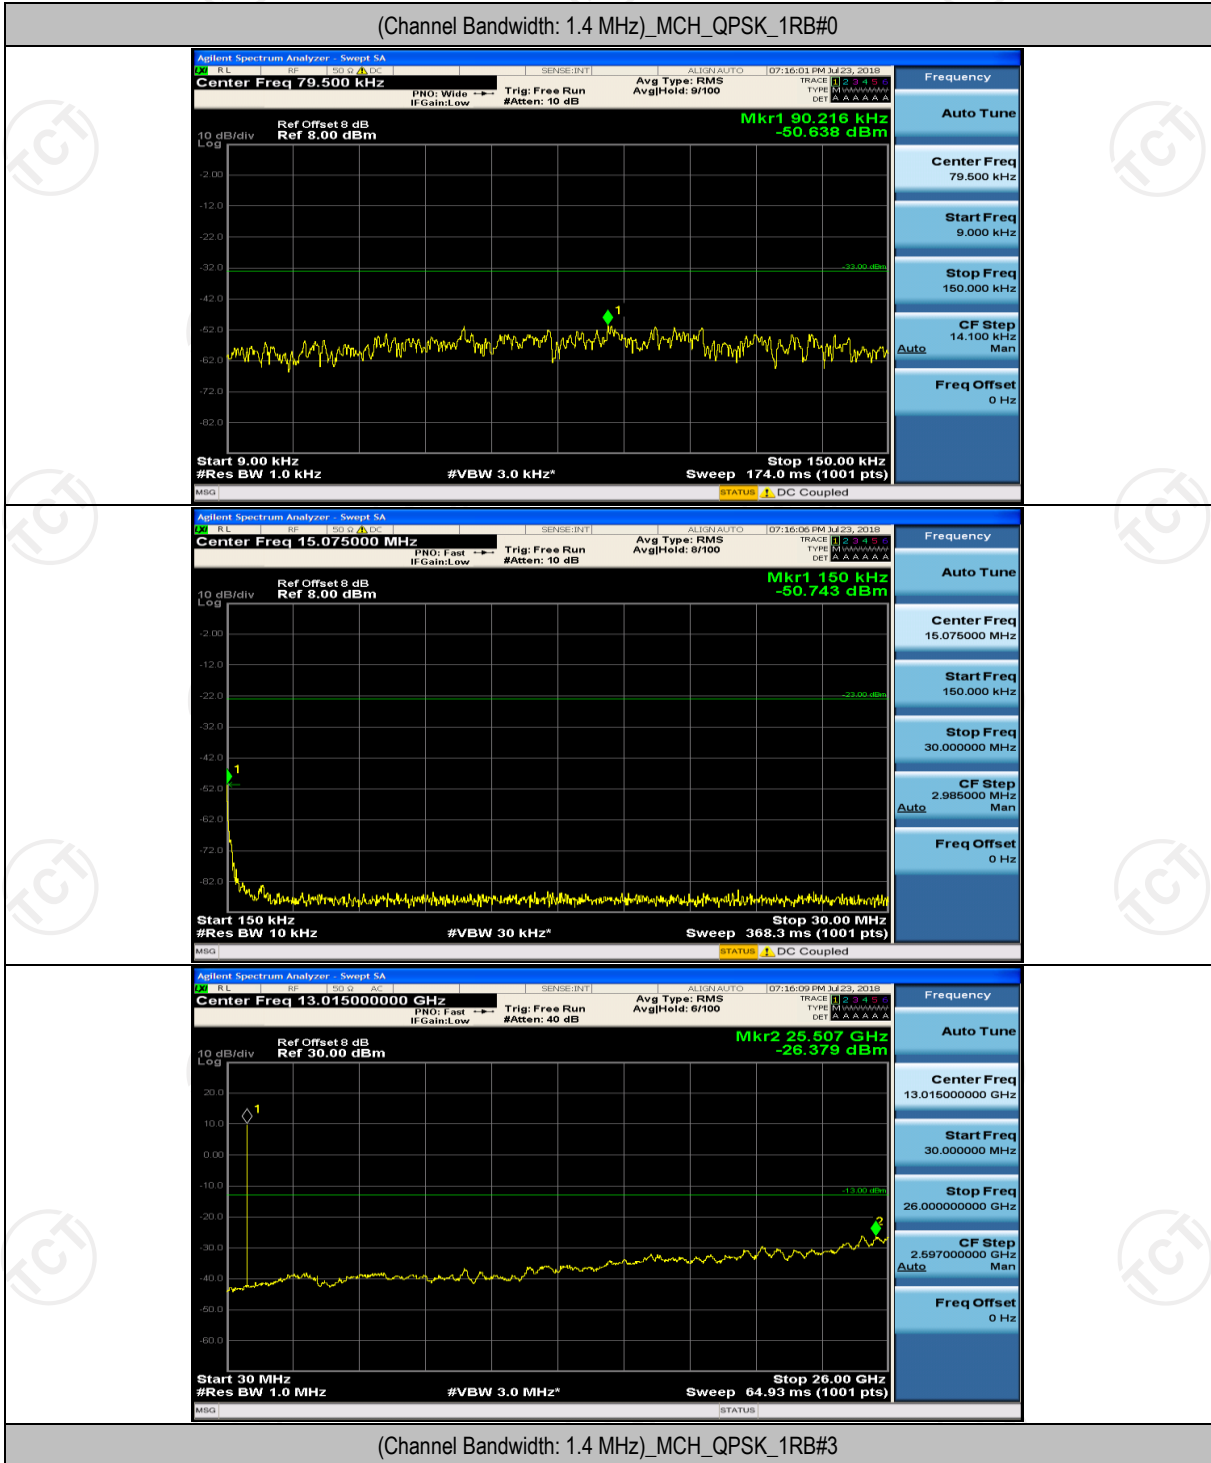

Channel Bandwidth: 10 MHz_HCH_16QAM_50RB#0

Appendix E: Conducted Spurious Emission

Test Graphs

Channel Bandwidth: 1.4 MHz

(Channel Bandwidth: 1.4 MHz)_MCH_QPSK_1RB#0

(Channel Bandwidth: 1.4 MHz)_MCH_QPSK_1RB#0