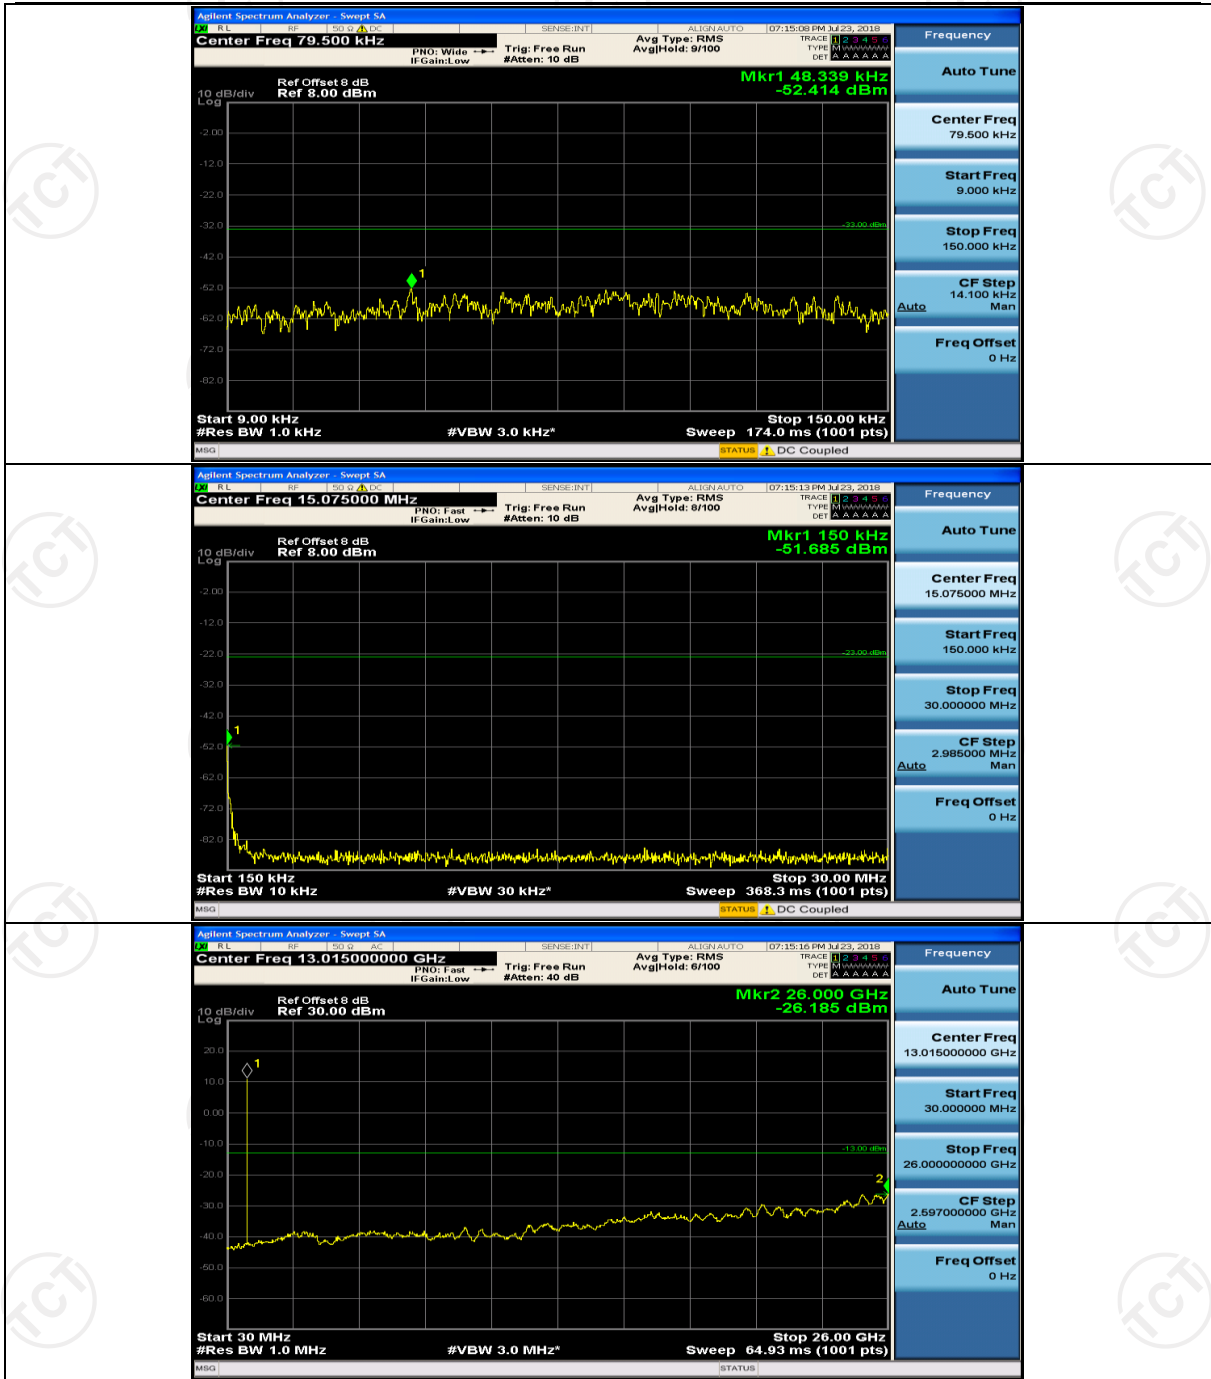

Channel Bandwidth: 10 MHz_HCH_16QAM_50RB#0

Appendix E: Conducted Spurious Emission

Test Graphs

Channel Bandwidth: 1.4 MHz

(Channel Bandwidth: 1.4 MHz)_MCH_QPSK_1RB#0

(Channel Bandwidth: 1.4 MHz)_MCH_QPSK_1RB#0