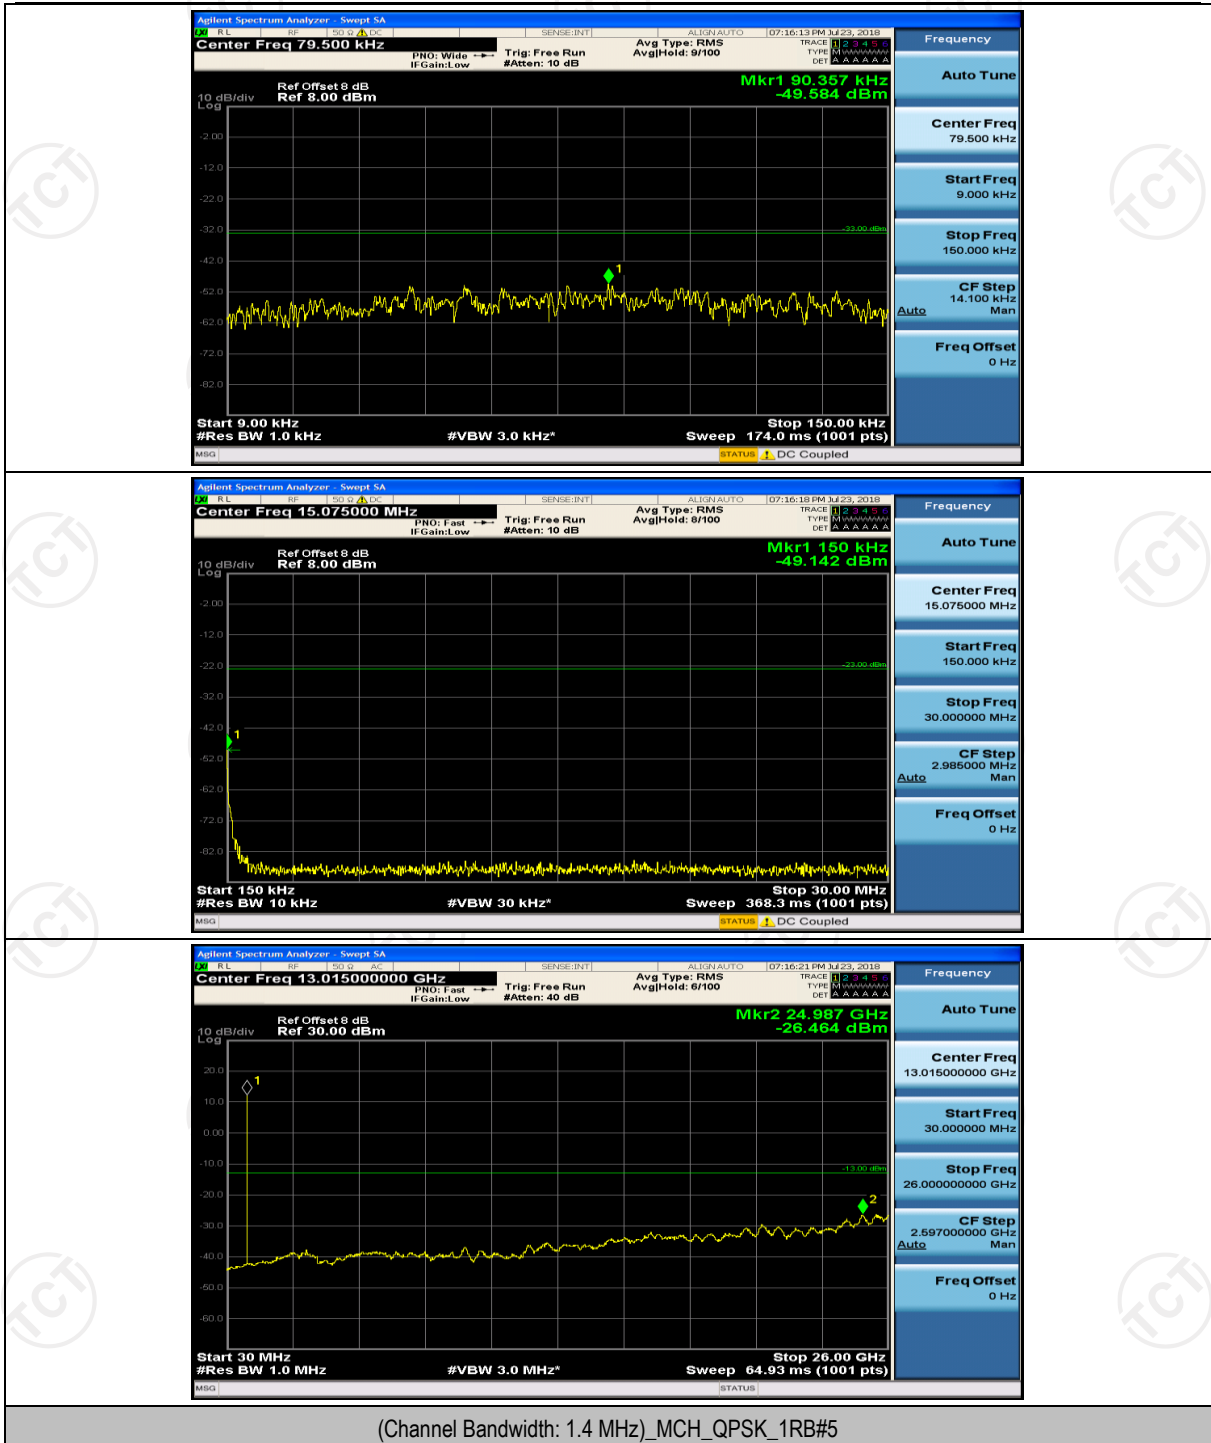

Channel Bandwidth: 10 MHz_HCH_16QAM_50RB#0

Appendix E: Conducted Spurious Emission

Test Graphs

Channel Bandwidth: 1.4 MHz

(Channel Bandwidth: 1.4 MHz)_MCH_QPSK_1RB#0

(Channel Bandwidth: 1.4 MHz)_MCH_QPSK_1RB#0