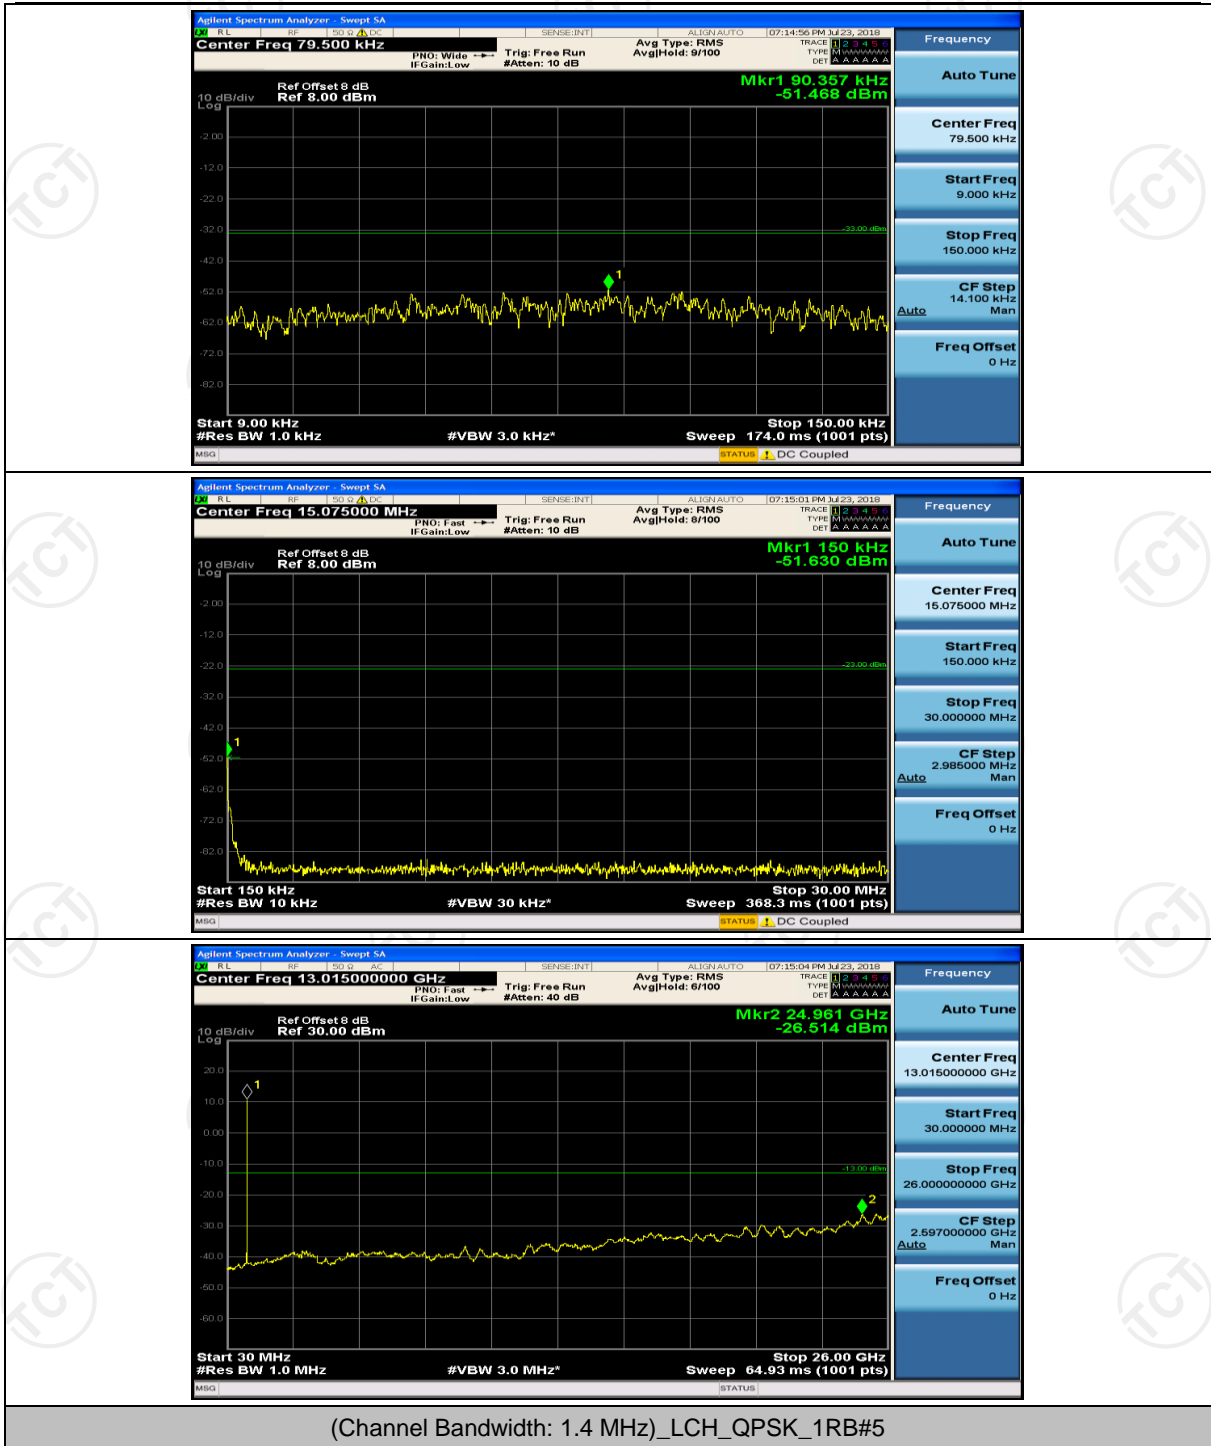

Channel Bandwidth: 10 MHz_HCH_16QAM_50RB#0

Appendix E: Conducted Spurious Emission

Test Graphs

Channel Bandwidth: 1.4 MHz

(Channel Bandwidth: 1.4 MHz)_MCH_QPSK_1RB#0

(Channel Bandwidth: 1.4 MHz)_MCH_QPSK_1RB#0