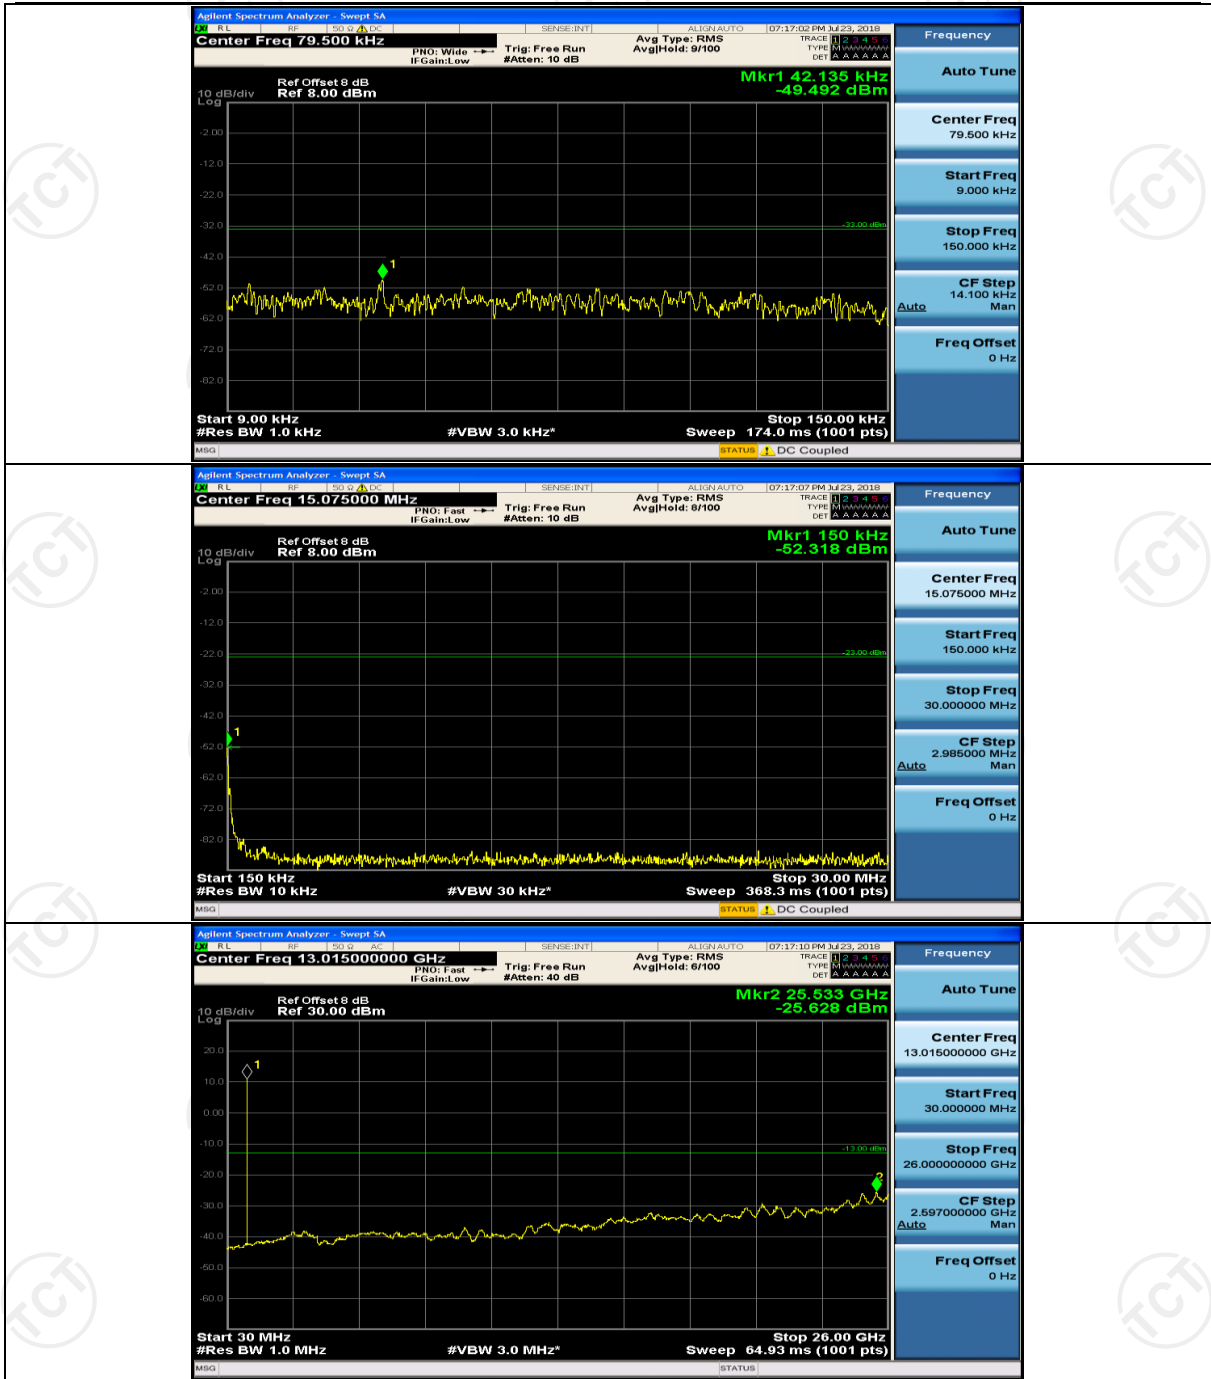

(Channel Bandwidth: 1.4 MHz)_HCH_QPSK_1RB#0

(Channel Bandwidth: 1.4 MHz)_HCH_QPSK_1RB#0

(Channel Bandwidth: 1.4 MHz)_LCH_16QAM_1RB#0

(Channel Bandwidth: 1.4 MHz)_MCH_16QAM_1RB#0

(Channel Bandwidth: 1.4 MHz)_MCH_16QAM_1RB#3