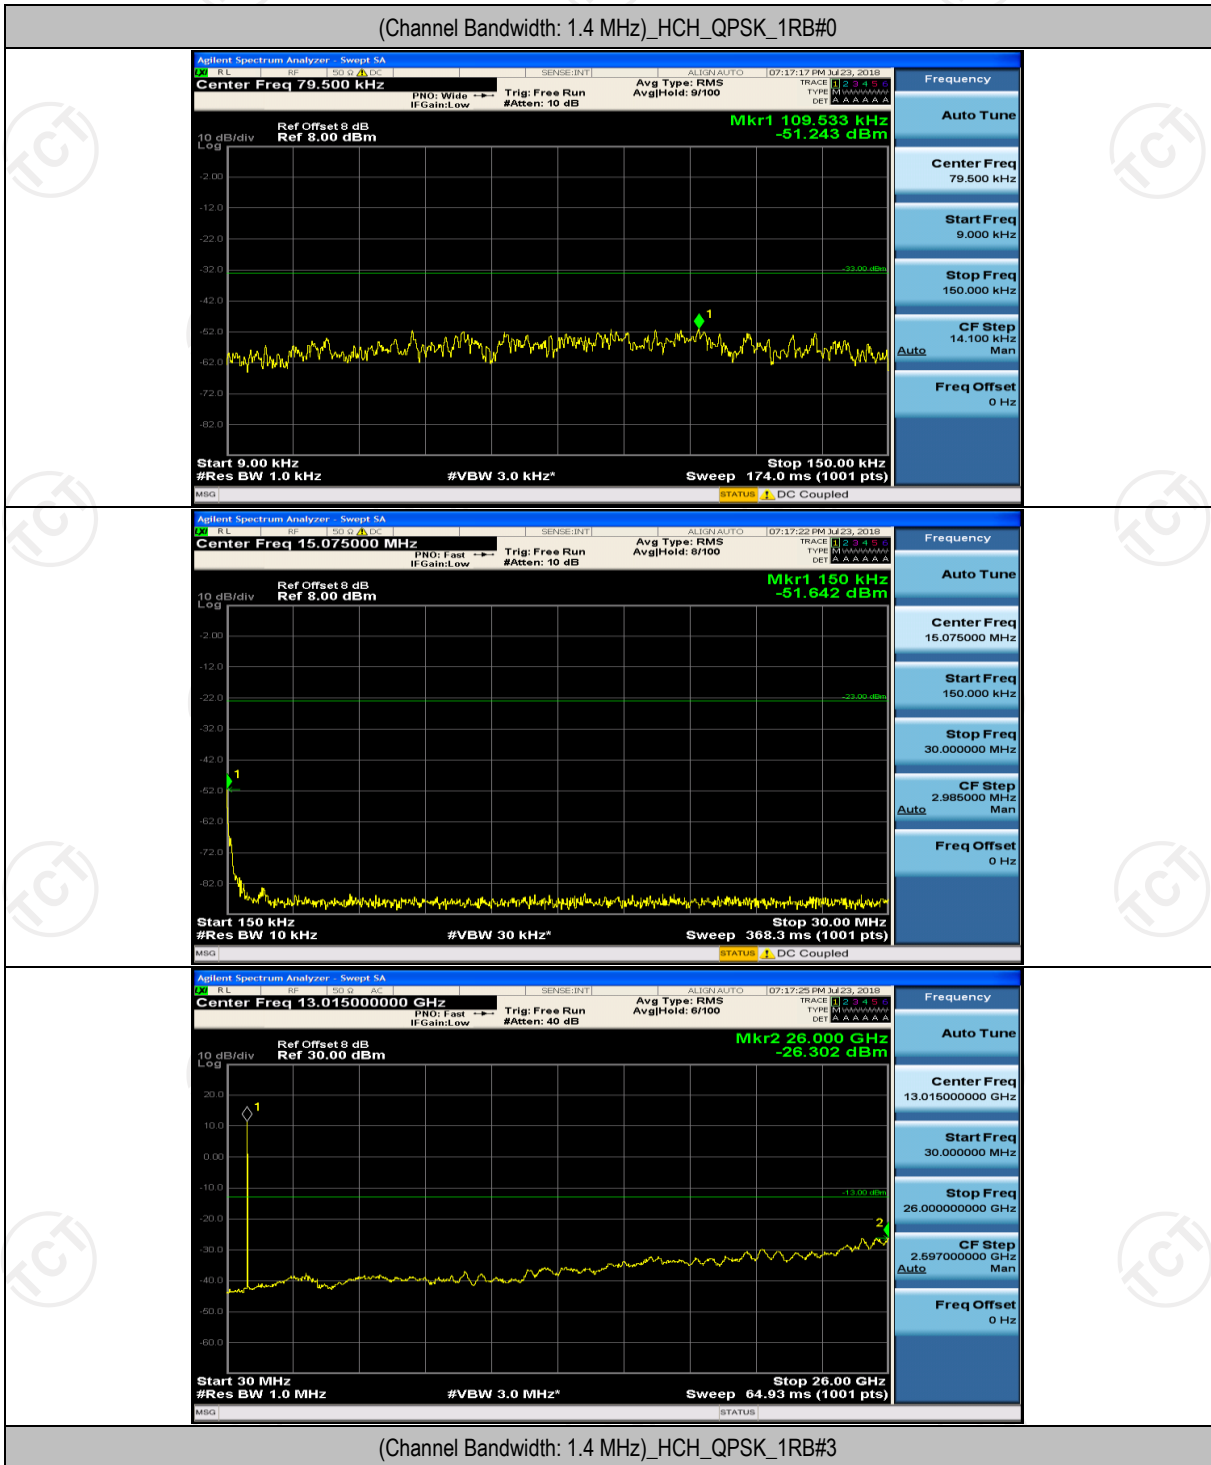

(Channel Bandwidth: 1.4 MHz)_HCH_QPSK_1RB#0

(Channel Bandwidth: 1.4 MHz)_HCH_QPSK_1RB#0