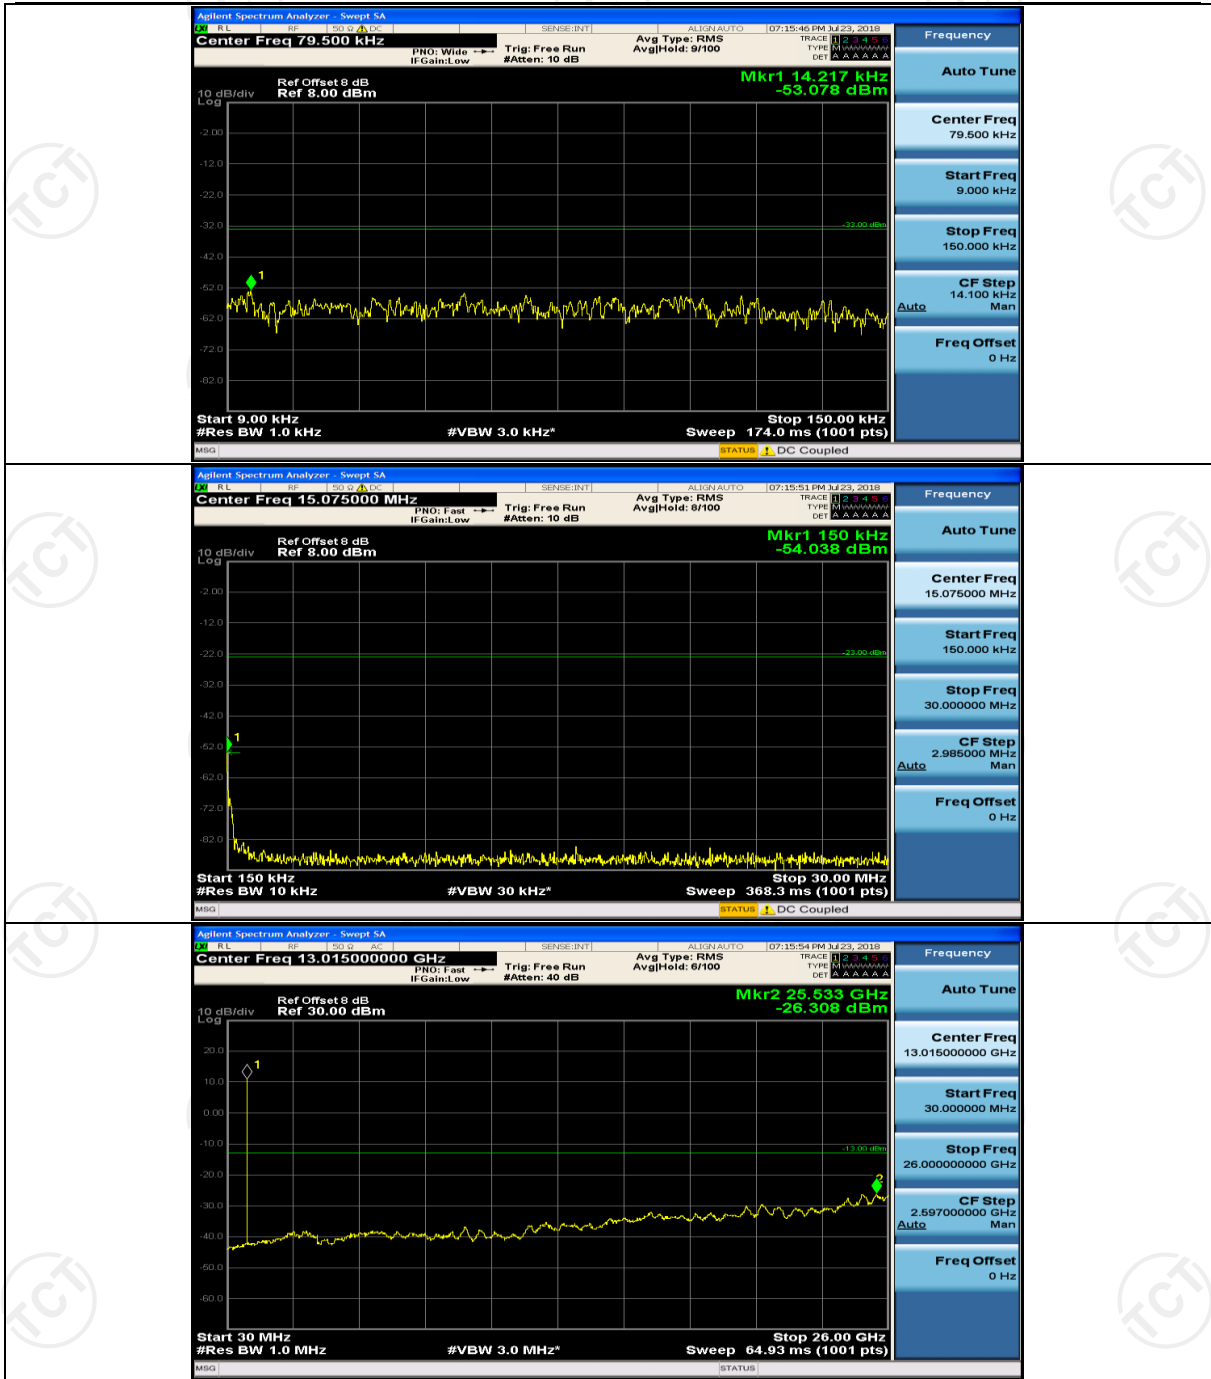

(Channel Bandwidth: 1.4 MHz)_HCH_QPSK_1RB#0

(Channel Bandwidth: 1.4 MHz)_HCH_QPSK_1RB#0

(Channel Bandwidth: 1.4 MHz)_LCH_16QAM_1RB#0

(Channel Bandwidth: 1.4 MHz)_MCH_16QAM_1RB#0

(Channel Bandwidth: 1.4 MHz)_MCH_16QAM_1RB#3

(Channel Bandwidth: 1.4 MHz)_HCH_16QAM_1RB#0

(Channel Bandwidth: 1.4 MHz)_HCH_16QAM_1RB#3