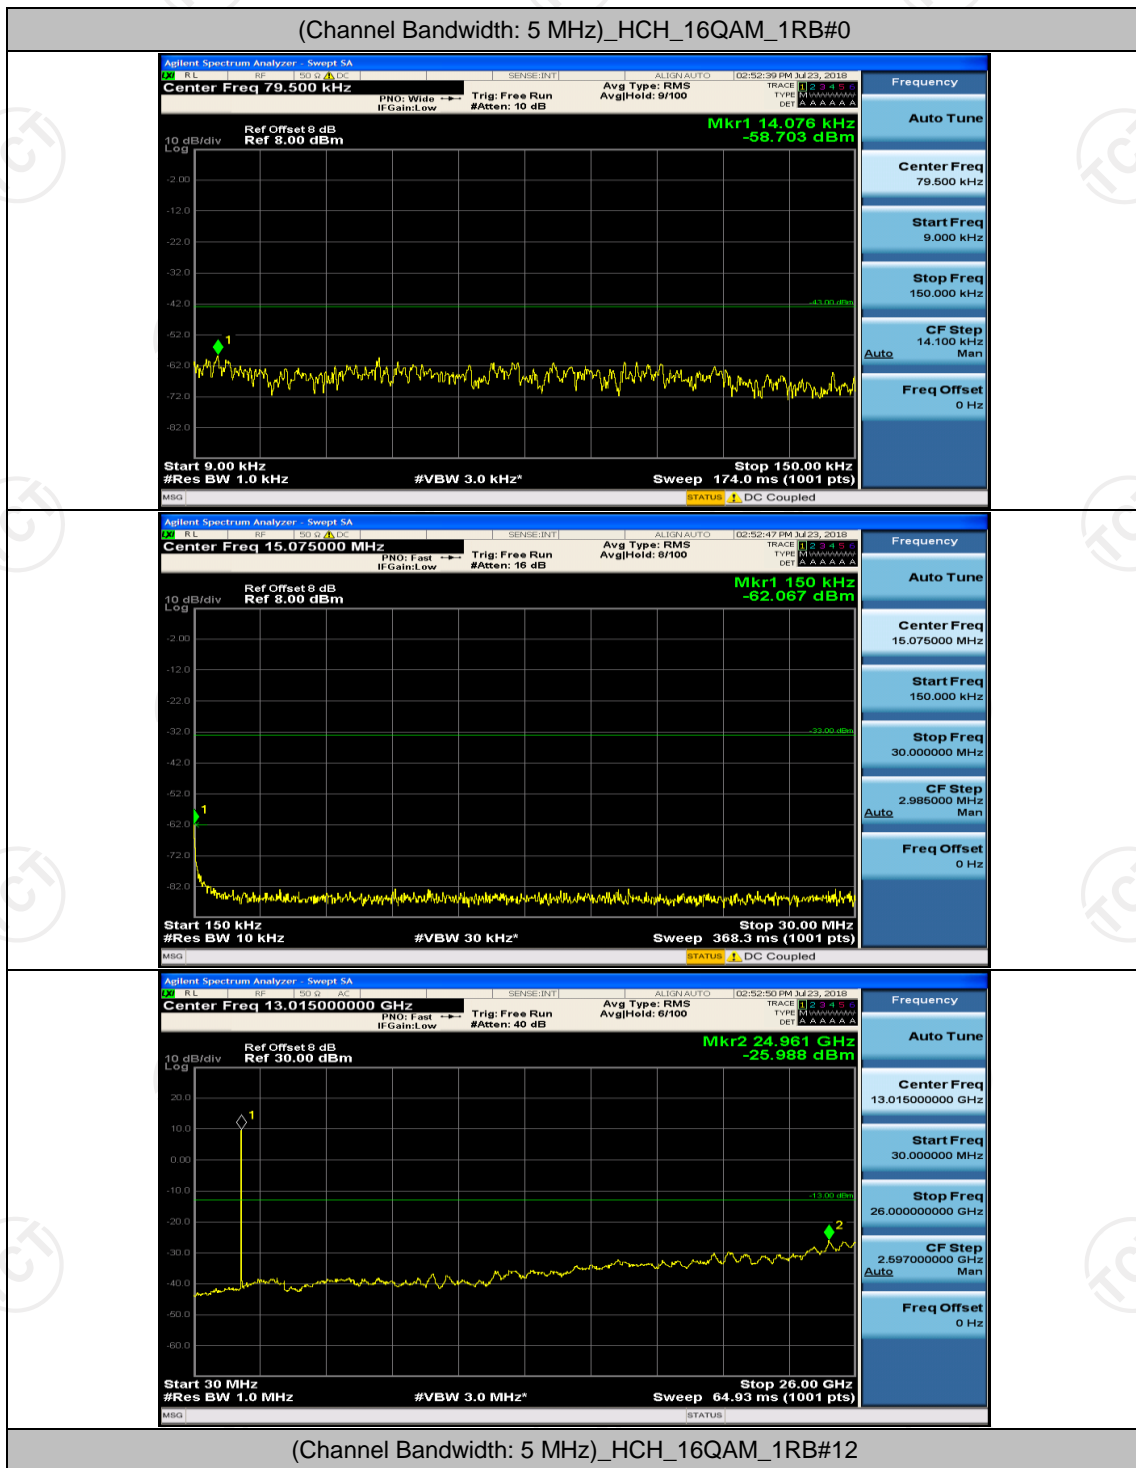

(Channel Bandwidth: 5 MHz)_MCH_16QAM_1RB#0

(Channel Bandwidth: 5 MHz)_MCH_16QAM_1RB#12

Channel Bandwidth: 10 MHz

Channel Bandwidth: 15 MHz