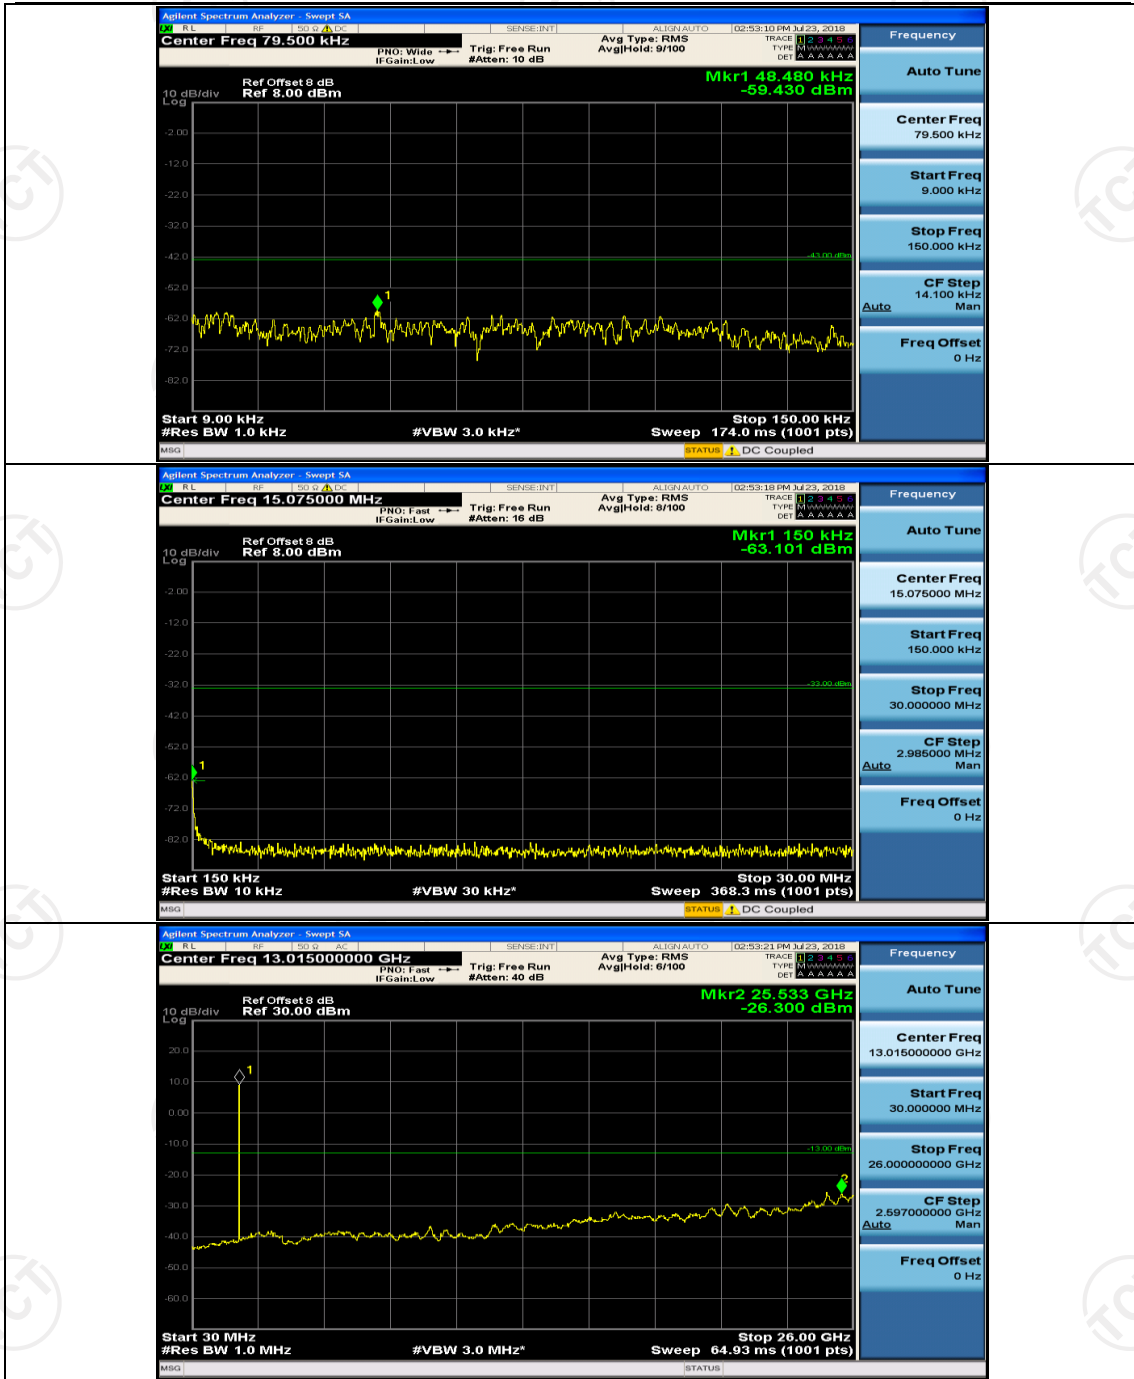

(Channel Bandwidth: 5 MHz)_MCH_16QAM_1RB#0

(Channel Bandwidth: 5 MHz)_MCH_16QAM_1RB#12

Channel Bandwidth: 10 MHz

Channel Bandwidth: 15 MHz