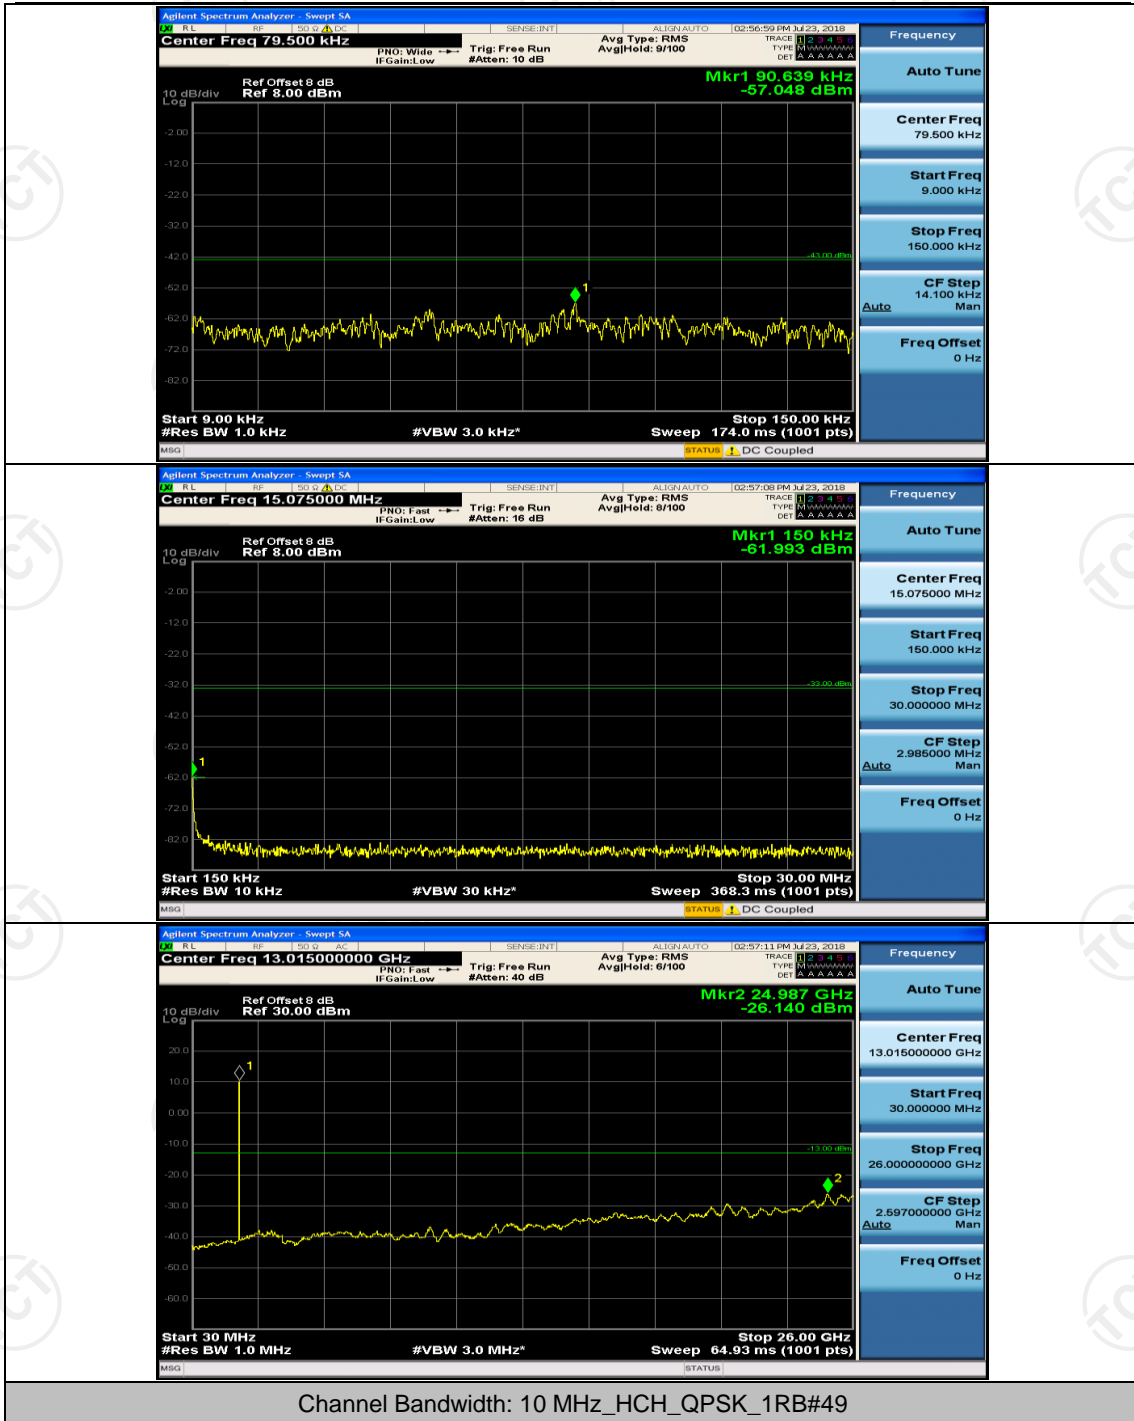

(Channel Bandwidth: 5 MHz)_MCH_16QAM_1RB#0

(Channel Bandwidth: 5 MHz)_MCH_16QAM_1RB#12

Channel Bandwidth: 10 MHz

Channel Bandwidth: 15 MHz