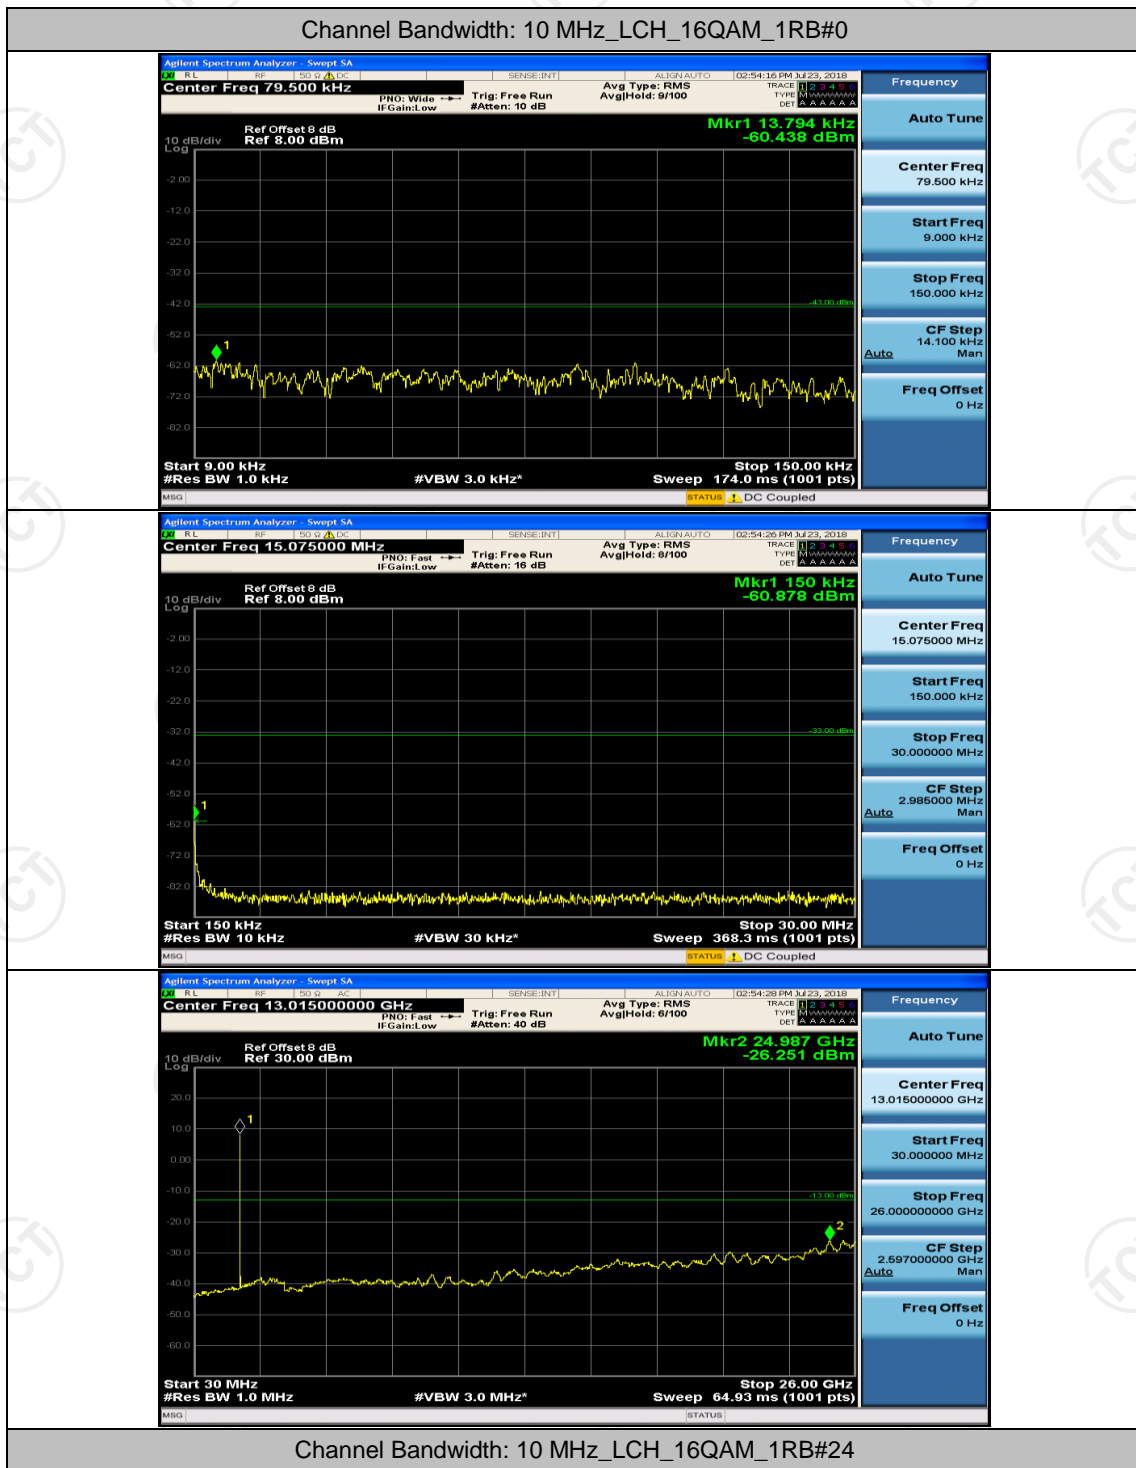

(Channel Bandwidth: 5 MHz)_MCH_16QAM_1RB#0

(Channel Bandwidth: 5 MHz)_MCH_16QAM_1RB#12

Channel Bandwidth: 10 MHz

Channel Bandwidth: 15 MHz