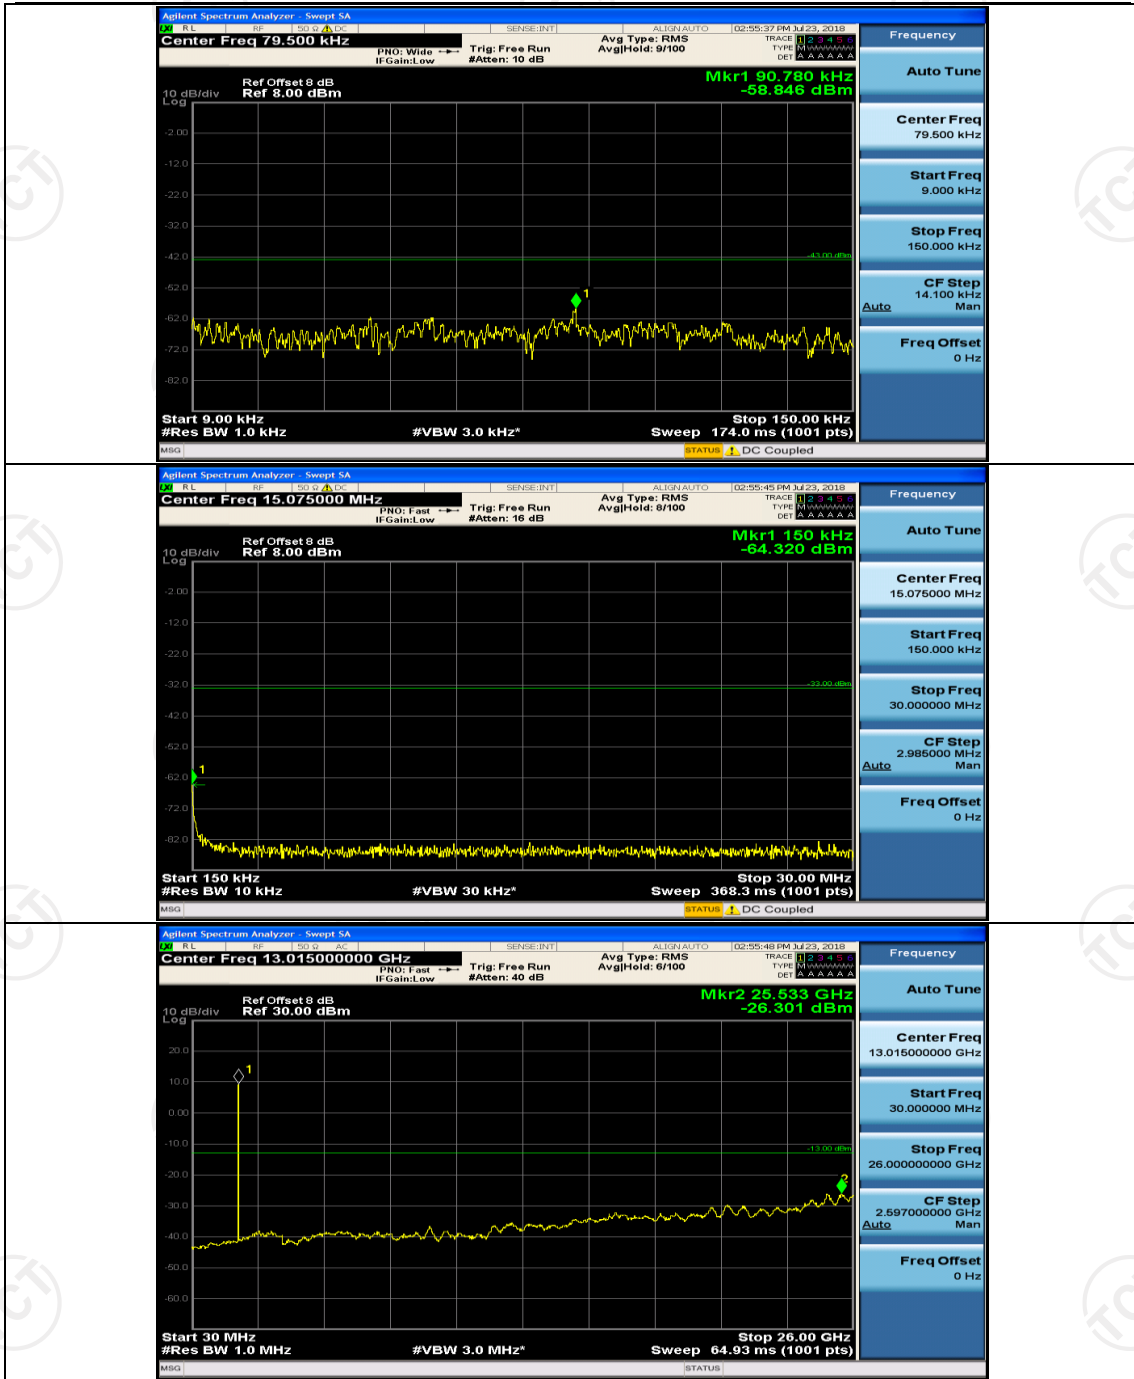

(Channel Bandwidth: 5 MHz)_MCH_16QAM_1RB#0

(Channel Bandwidth: 5 MHz)_MCH_16QAM_1RB#12

Channel Bandwidth: 10 MHz

Channel Bandwidth: 15 MHz