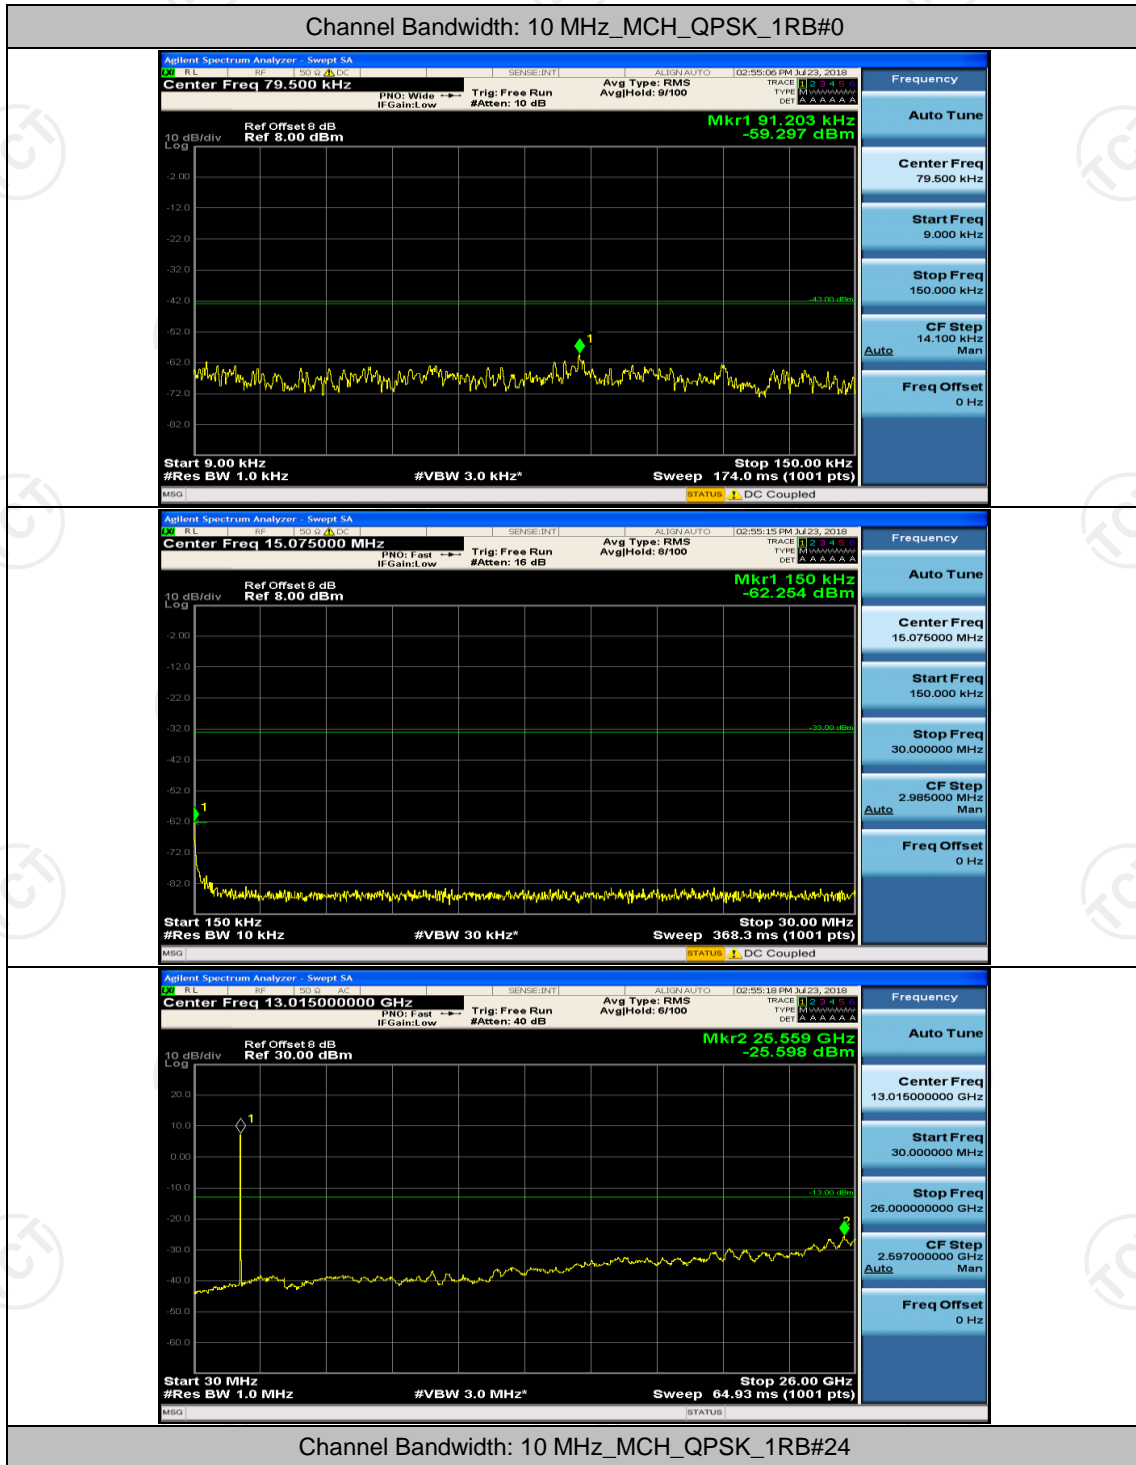

(Channel Bandwidth: 5 MHz)_MCH_16QAM_1RB#0

(Channel Bandwidth: 5 MHz)_MCH_16QAM_1RB#12

Channel Bandwidth: 10 MHz

Channel Bandwidth: 15 MHz