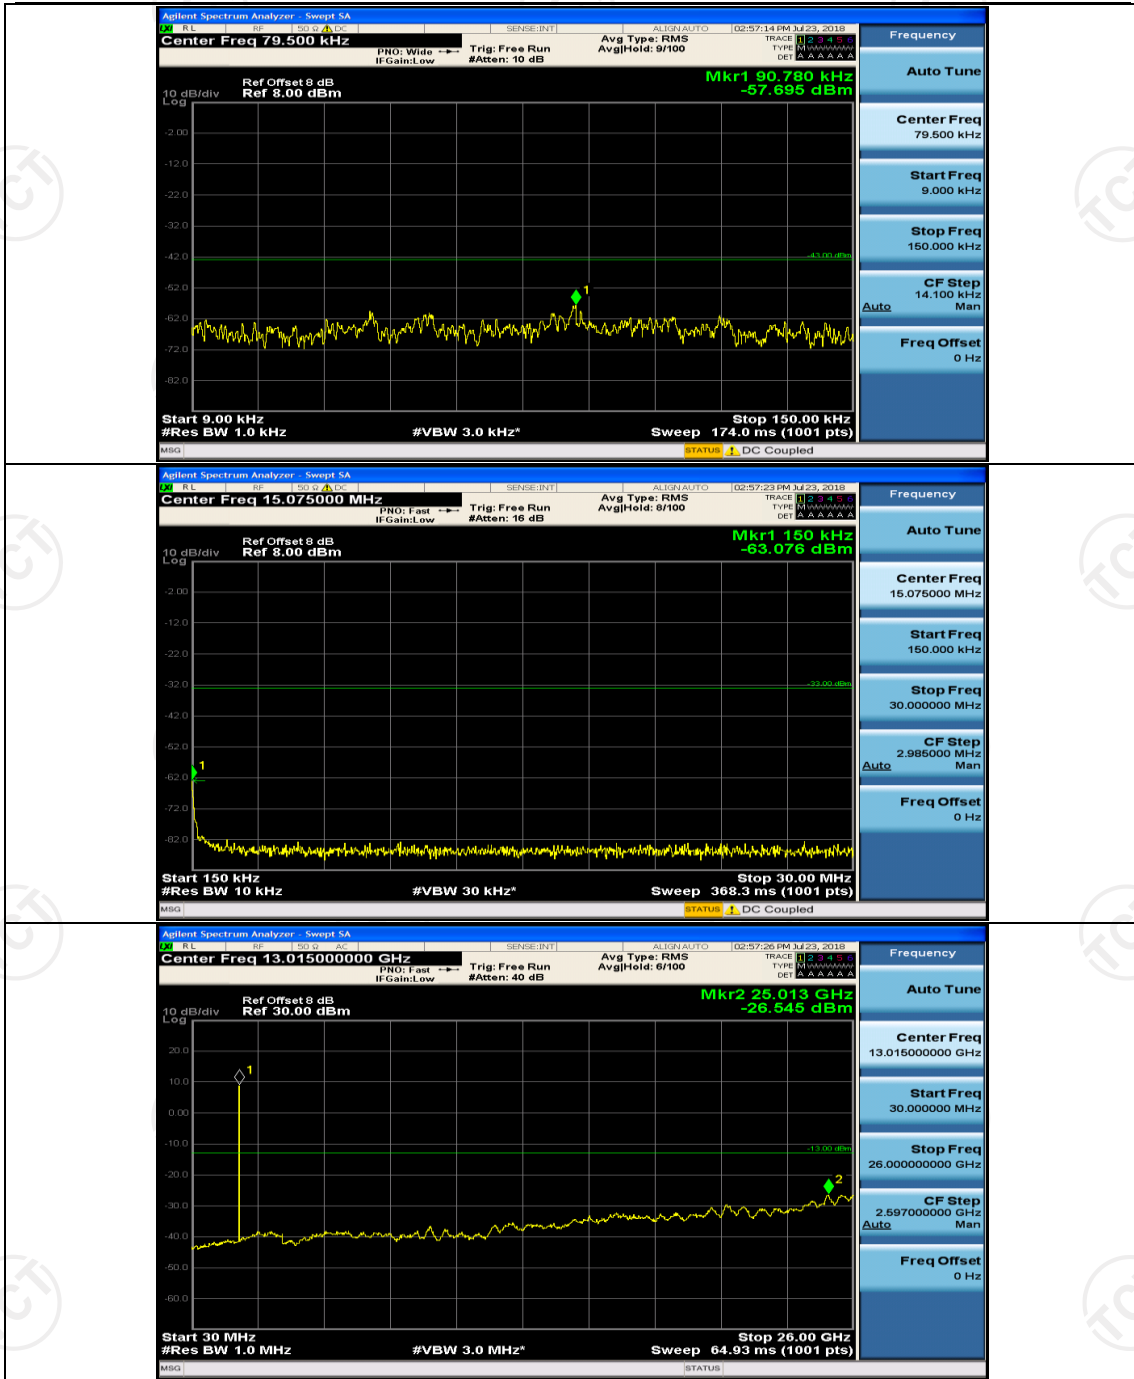

(Channel Bandwidth: 5 MHz)_MCH_16QAM_1RB#0

(Channel Bandwidth: 5 MHz)_MCH_16QAM_1RB#12

Channel Bandwidth: 10 MHz

Channel Bandwidth: 15 MHz