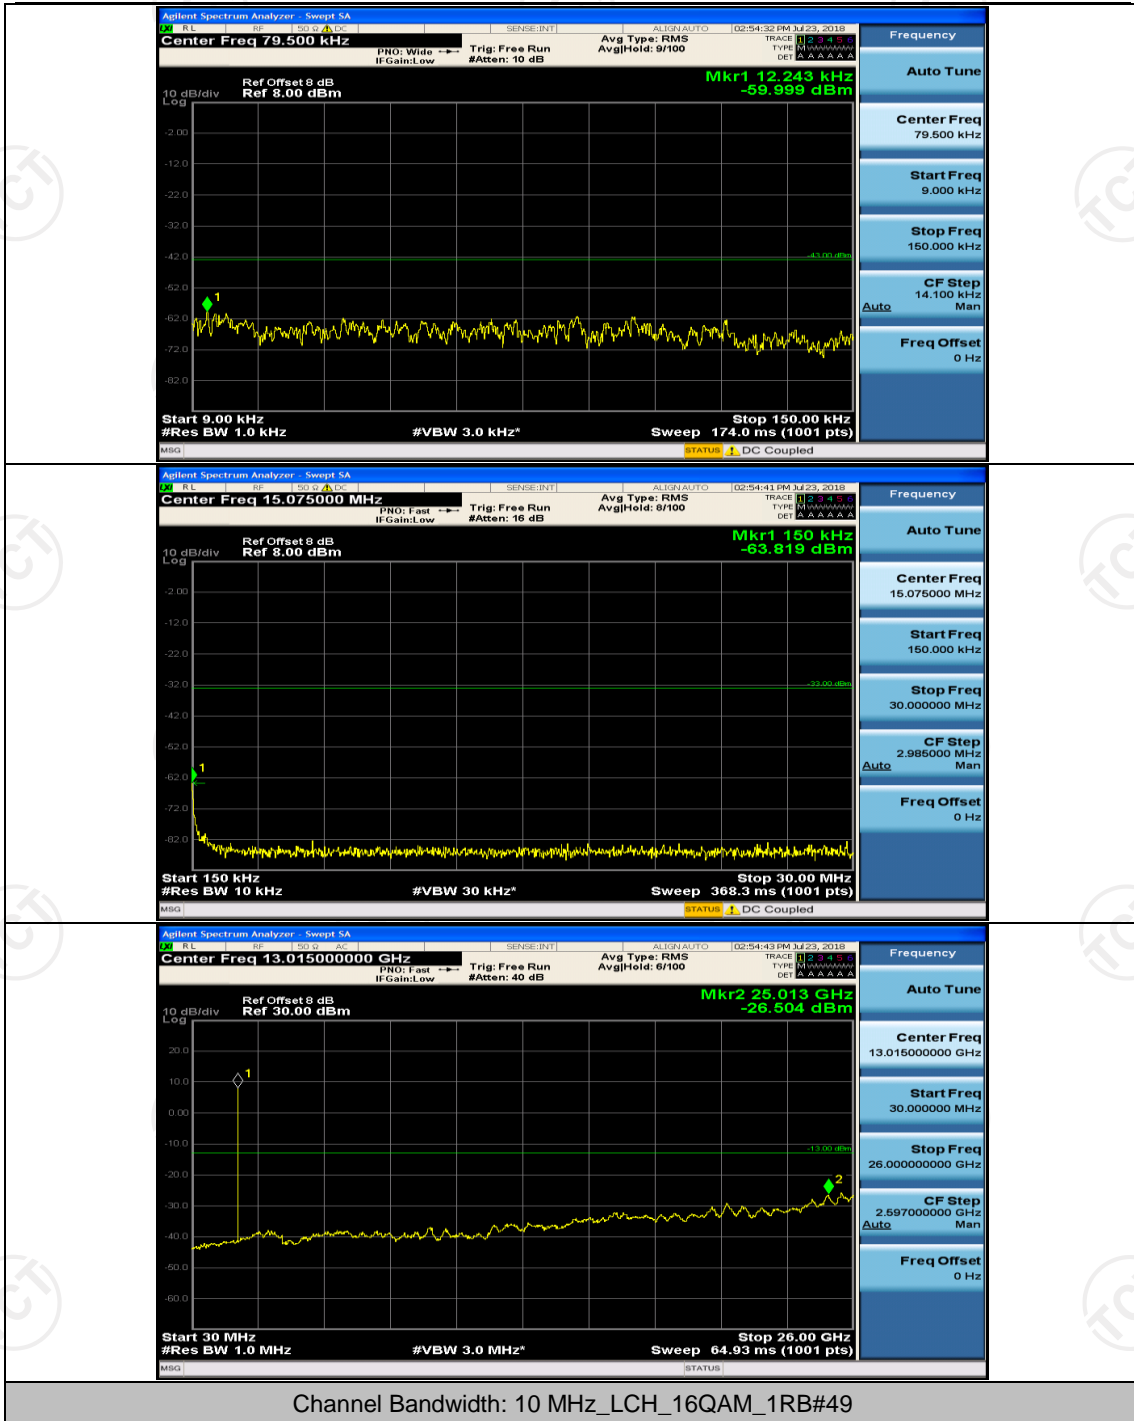

(Channel Bandwidth: 5 MHz)_MCH_16QAM_1RB#0

(Channel Bandwidth: 5 MHz)_MCH_16QAM_1RB#12

Channel Bandwidth: 10 MHz

Channel Bandwidth: 15 MHz