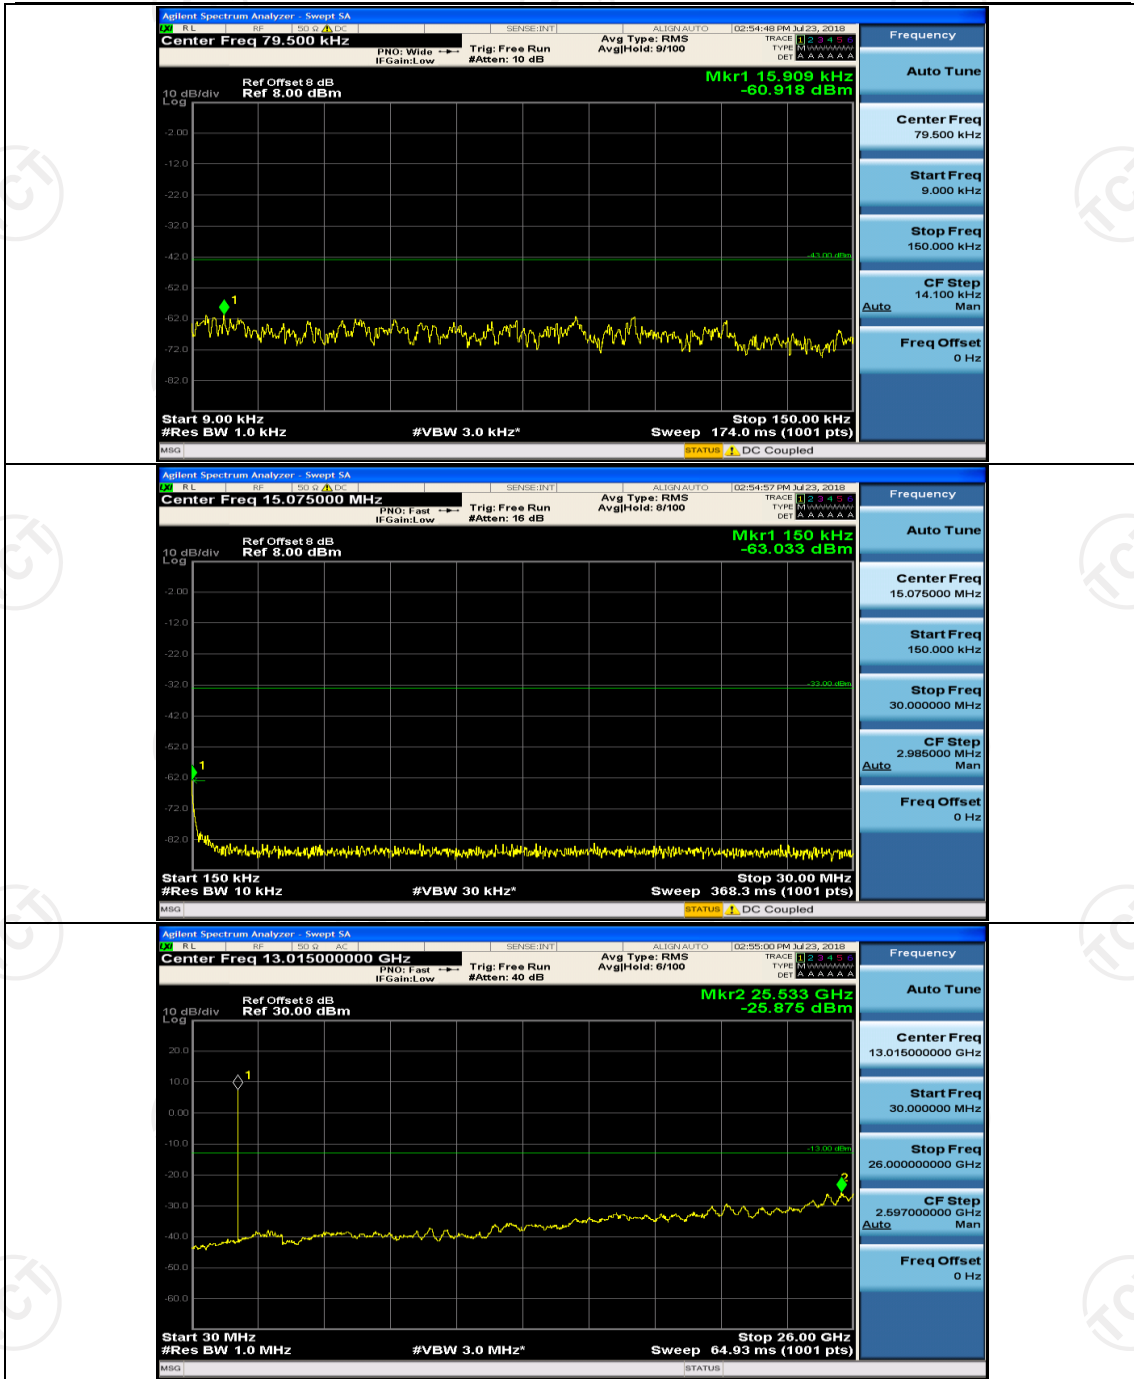

(Channel Bandwidth: 5 MHz)_MCH_16QAM_1RB#0

(Channel Bandwidth: 5 MHz)_MCH_16QAM_1RB#12

Channel Bandwidth: 10 MHz

Channel Bandwidth: 15 MHz