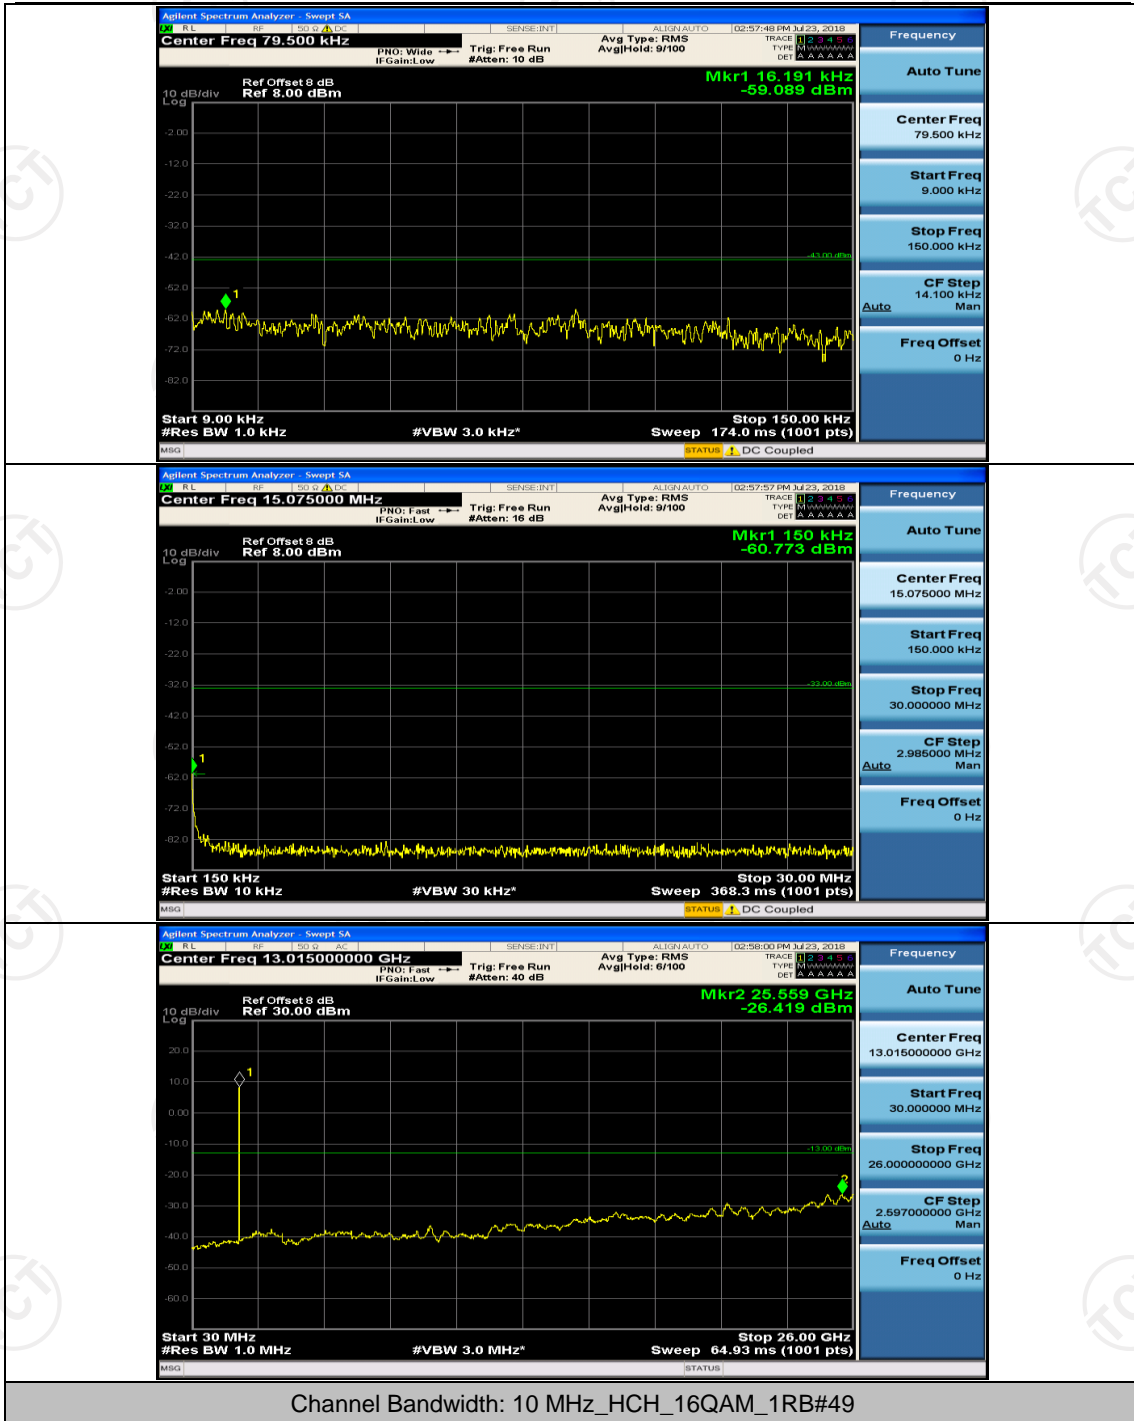

(Channel Bandwidth: 5 MHz)_MCH_16QAM_1RB#0

(Channel Bandwidth: 5 MHz)_MCH_16QAM_1RB#12

Channel Bandwidth: 10 MHz

Channel Bandwidth: 15 MHz