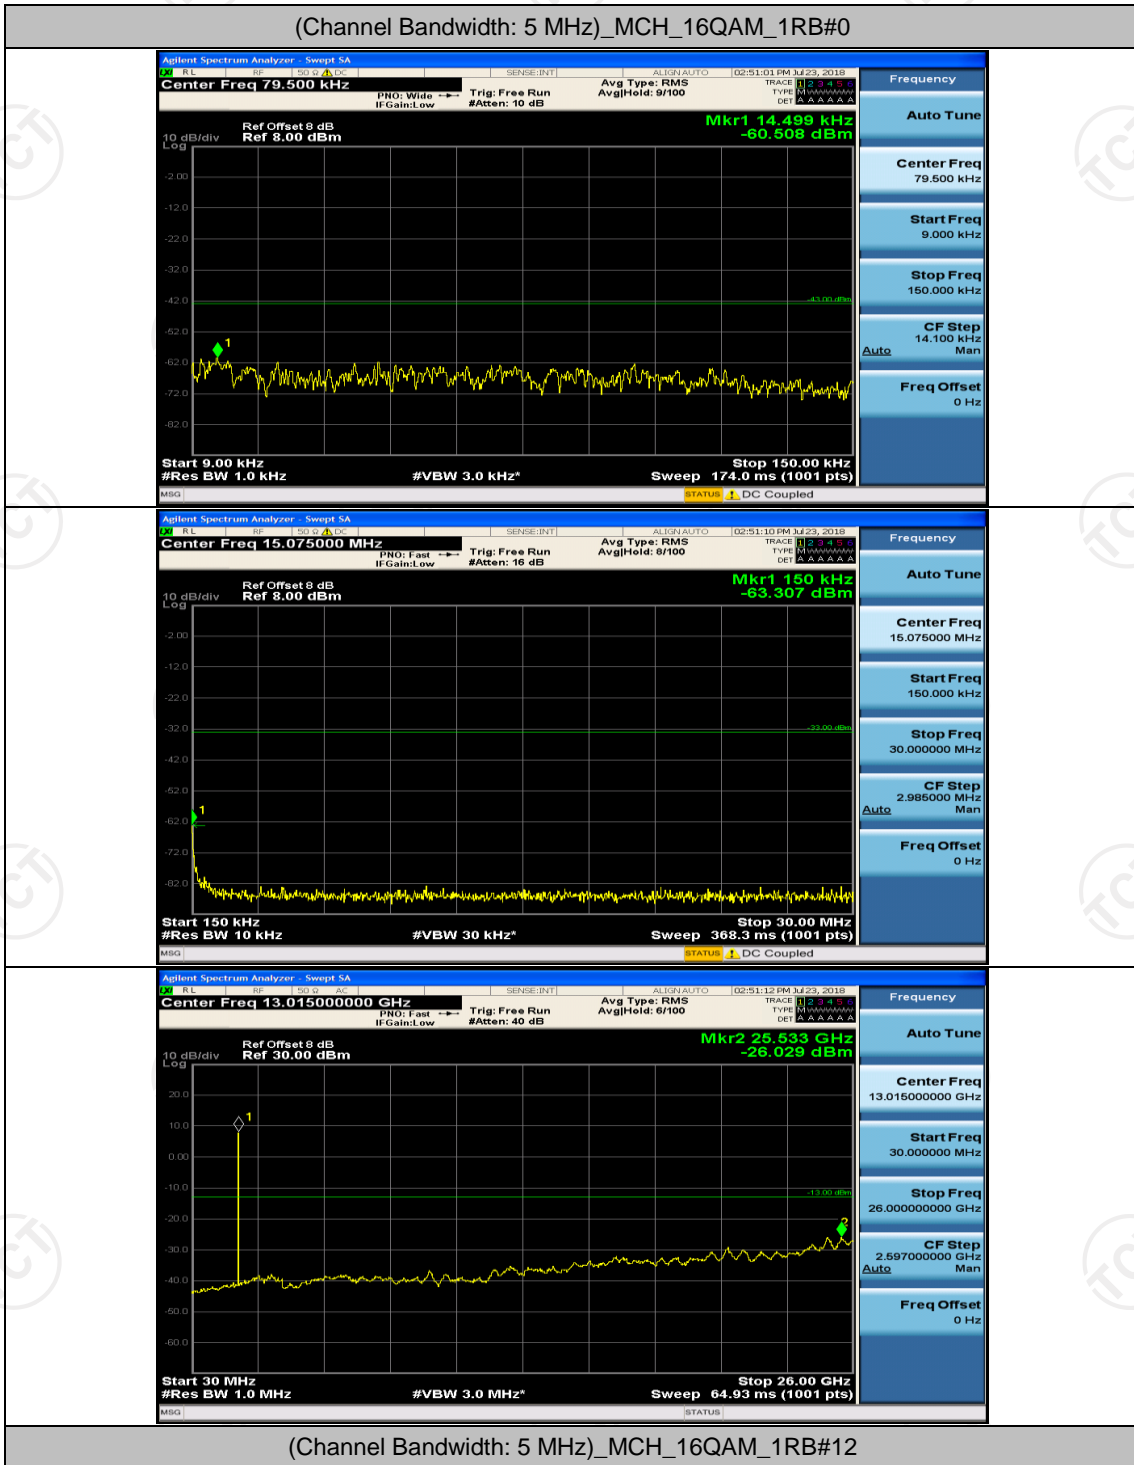

(Channel Bandwidth: 5 MHz)_MCH_16QAM_1RB#0

(Channel Bandwidth: 5 MHz)_MCH_16QAM_1RB#12

Channel Bandwidth: 10 MHz

Channel Bandwidth: 15 MHz