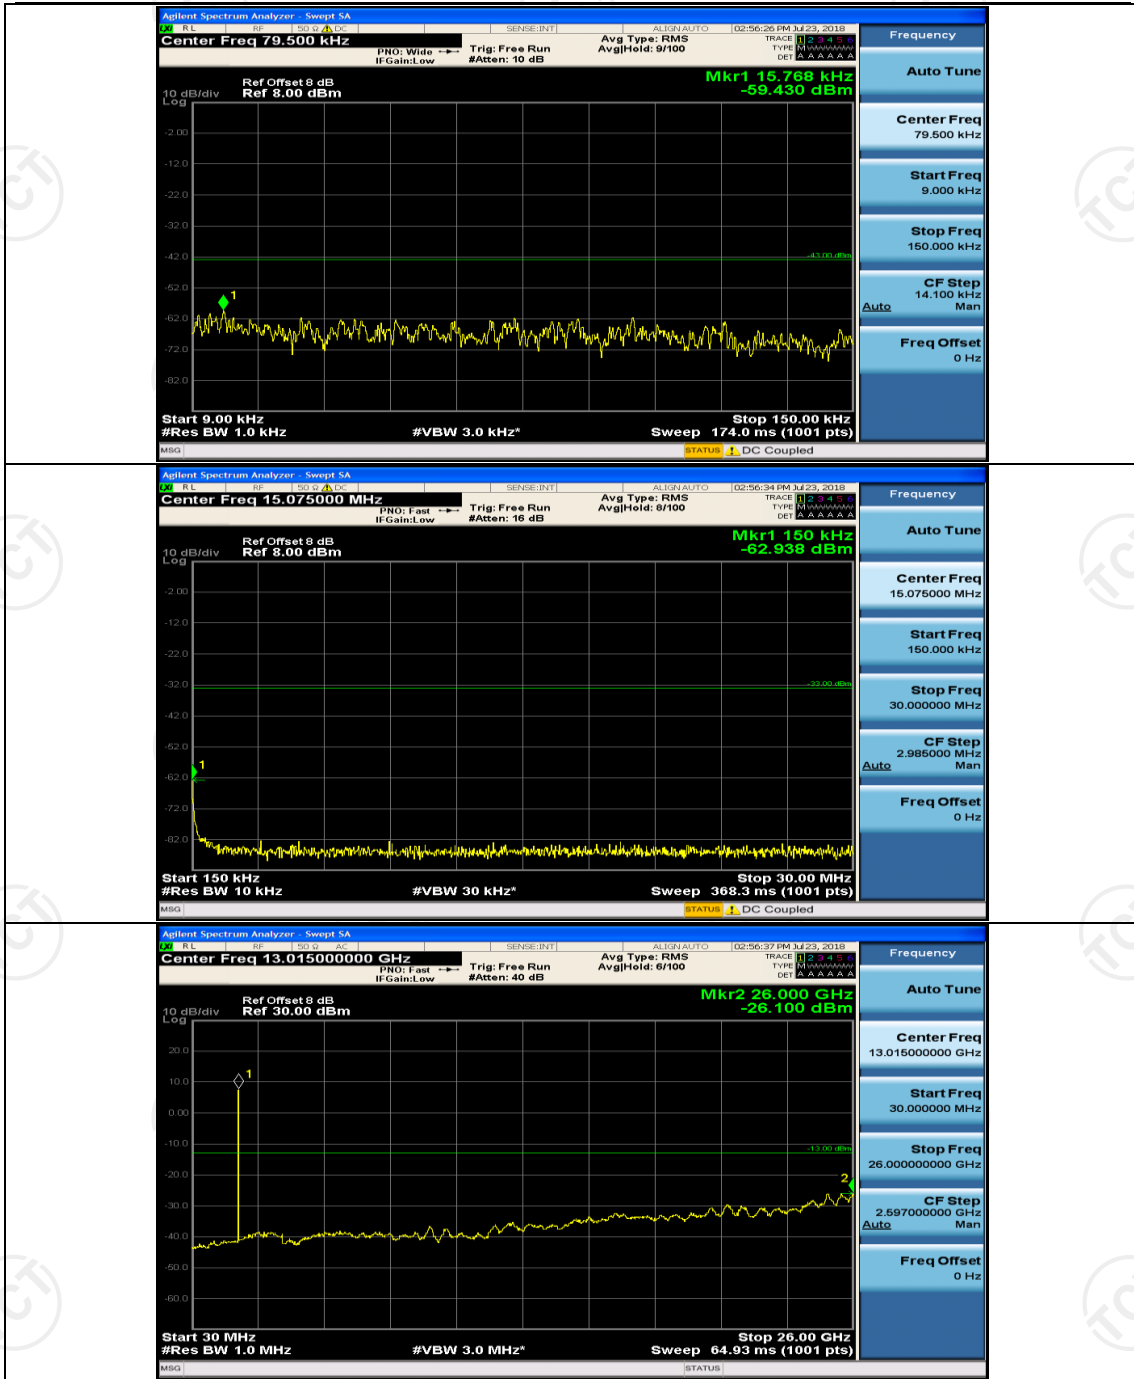

(Channel Bandwidth: 5 MHz)_MCH_16QAM_1RB#0

(Channel Bandwidth: 5 MHz)_MCH_16QAM_1RB#12

Channel Bandwidth: 10 MHz

Channel Bandwidth: 15 MHz