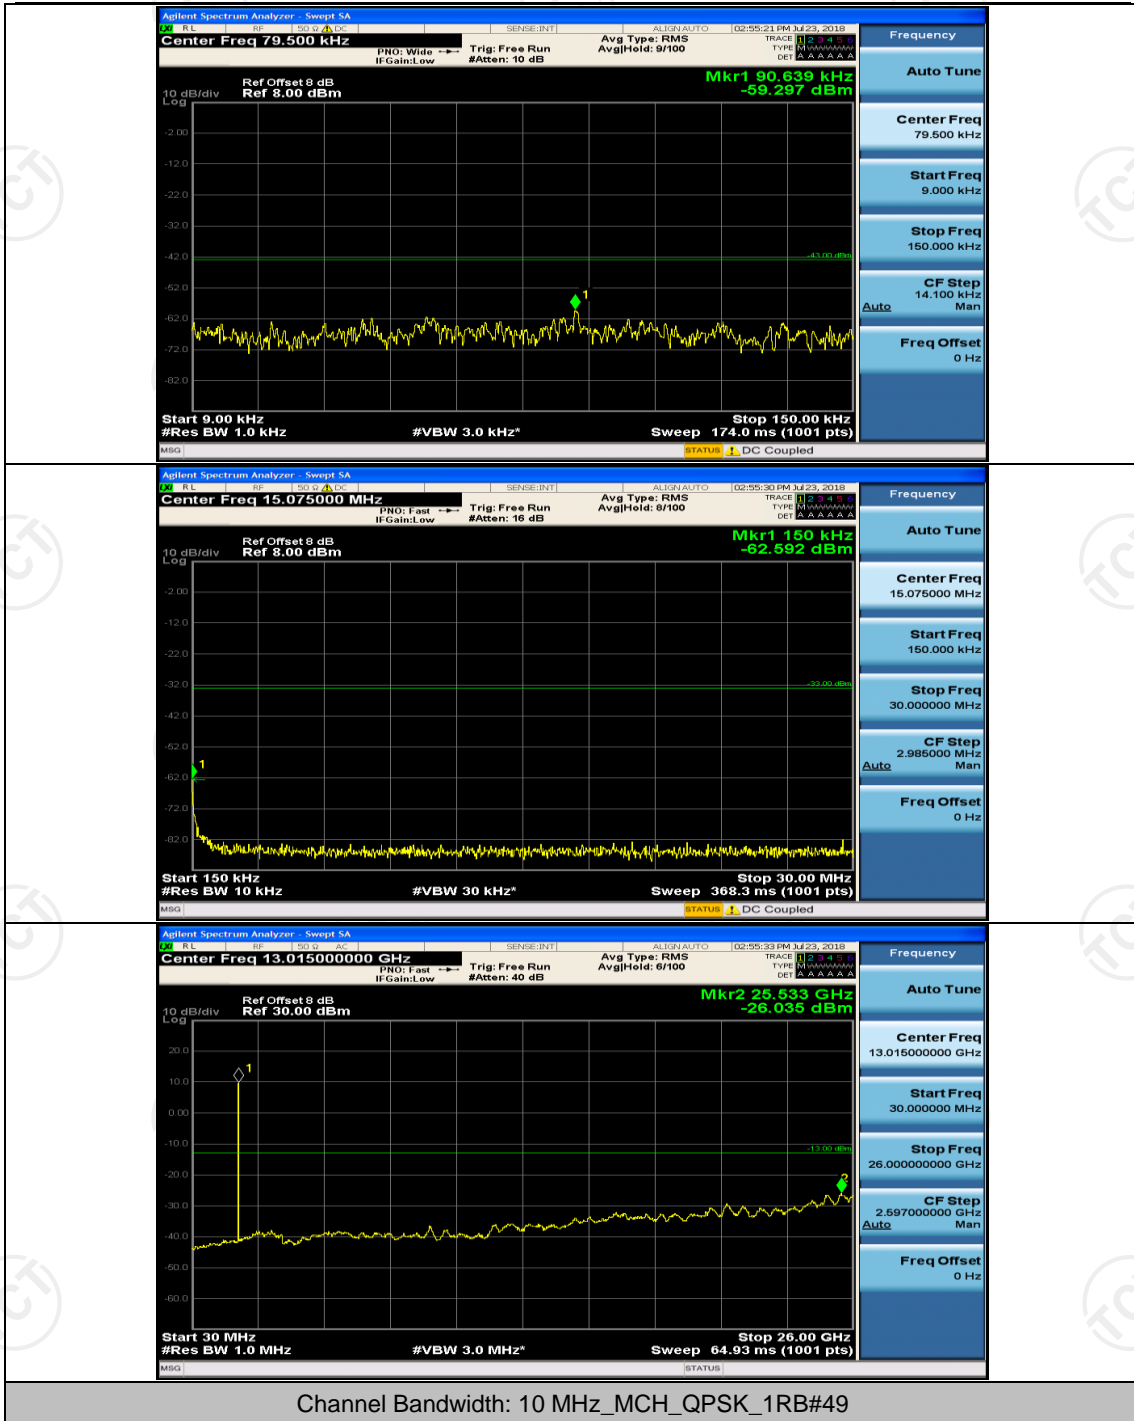

(Channel Bandwidth: 5 MHz)_MCH_16QAM_1RB#0

(Channel Bandwidth: 5 MHz)_MCH_16QAM_1RB#12

Channel Bandwidth: 10 MHz

Channel Bandwidth: 15 MHz