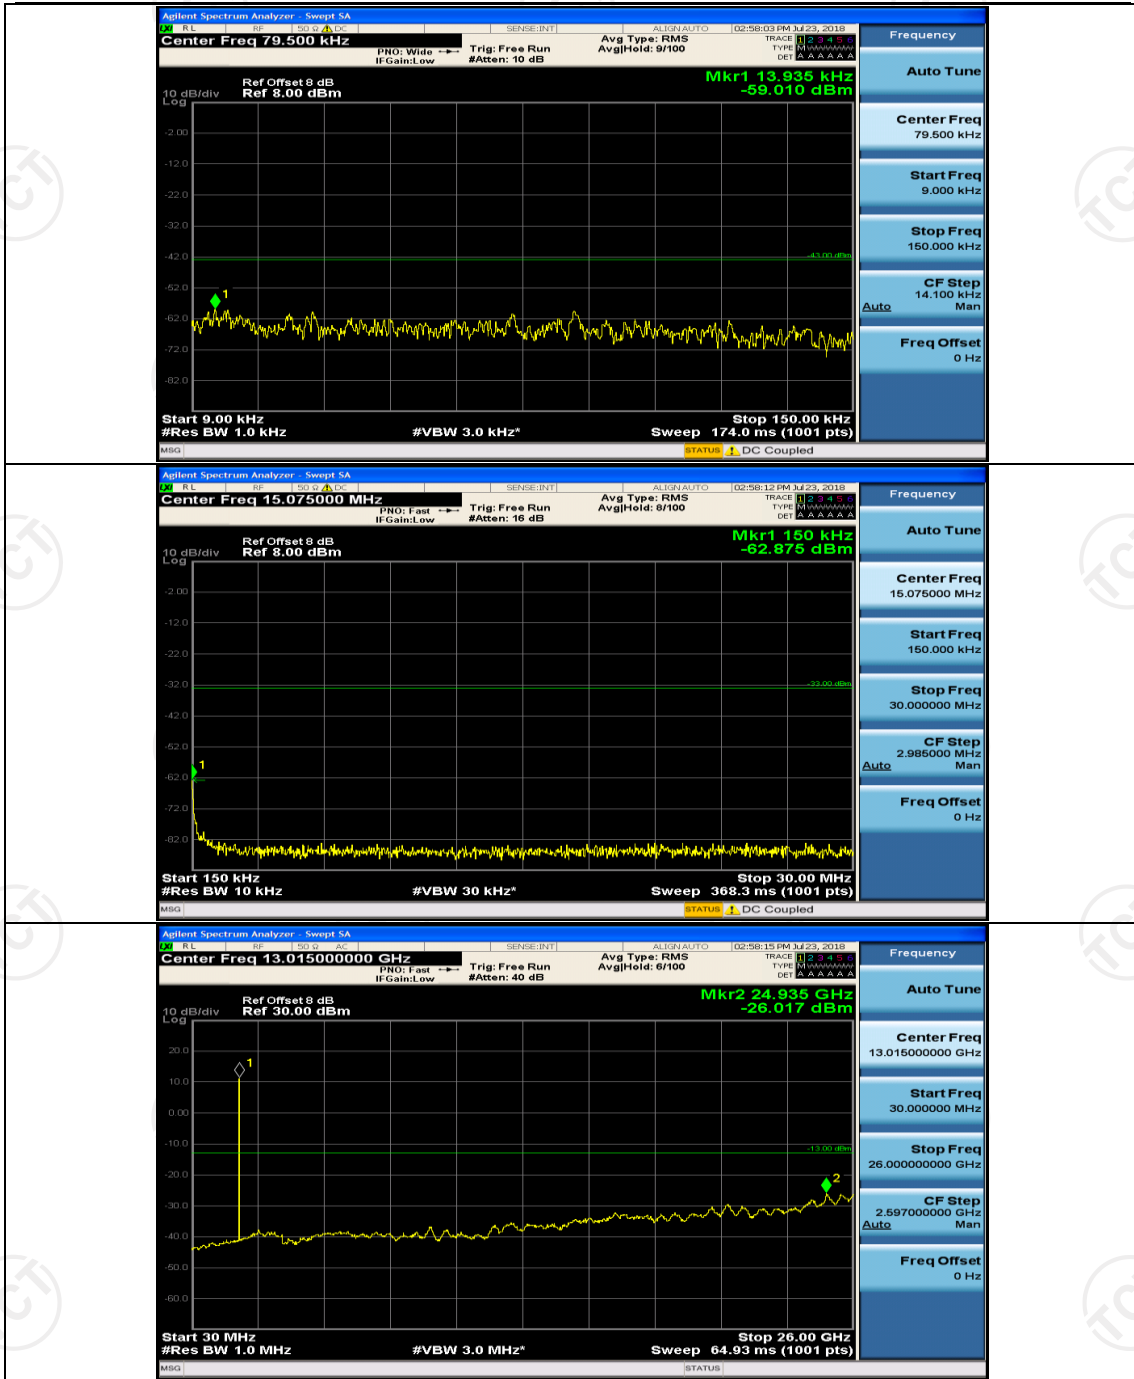

(Channel Bandwidth: 5 MHz)_MCH_16QAM_1RB#0

(Channel Bandwidth: 5 MHz)_MCH_16QAM_1RB#12

Channel Bandwidth: 10 MHz

Channel Bandwidth: 15 MHz