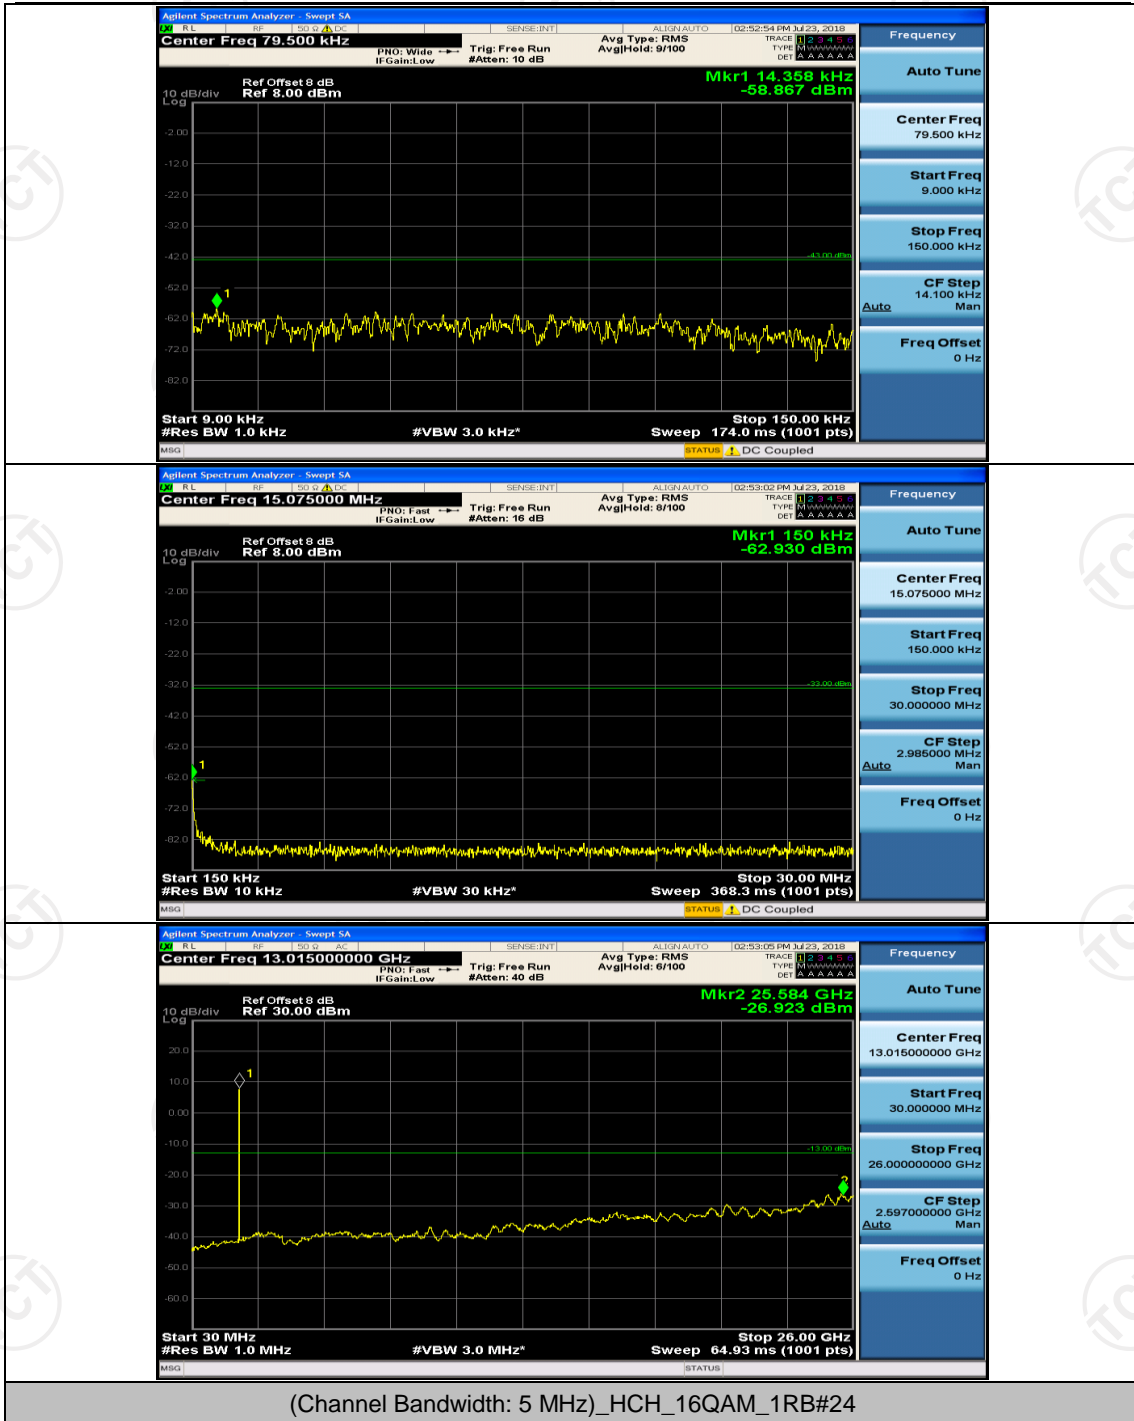

(Channel Bandwidth: 5 MHz)_MCH_16QAM_1RB#0

(Channel Bandwidth: 5 MHz)_MCH_16QAM_1RB#12

Channel Bandwidth: 10 MHz

Channel Bandwidth: 15 MHz