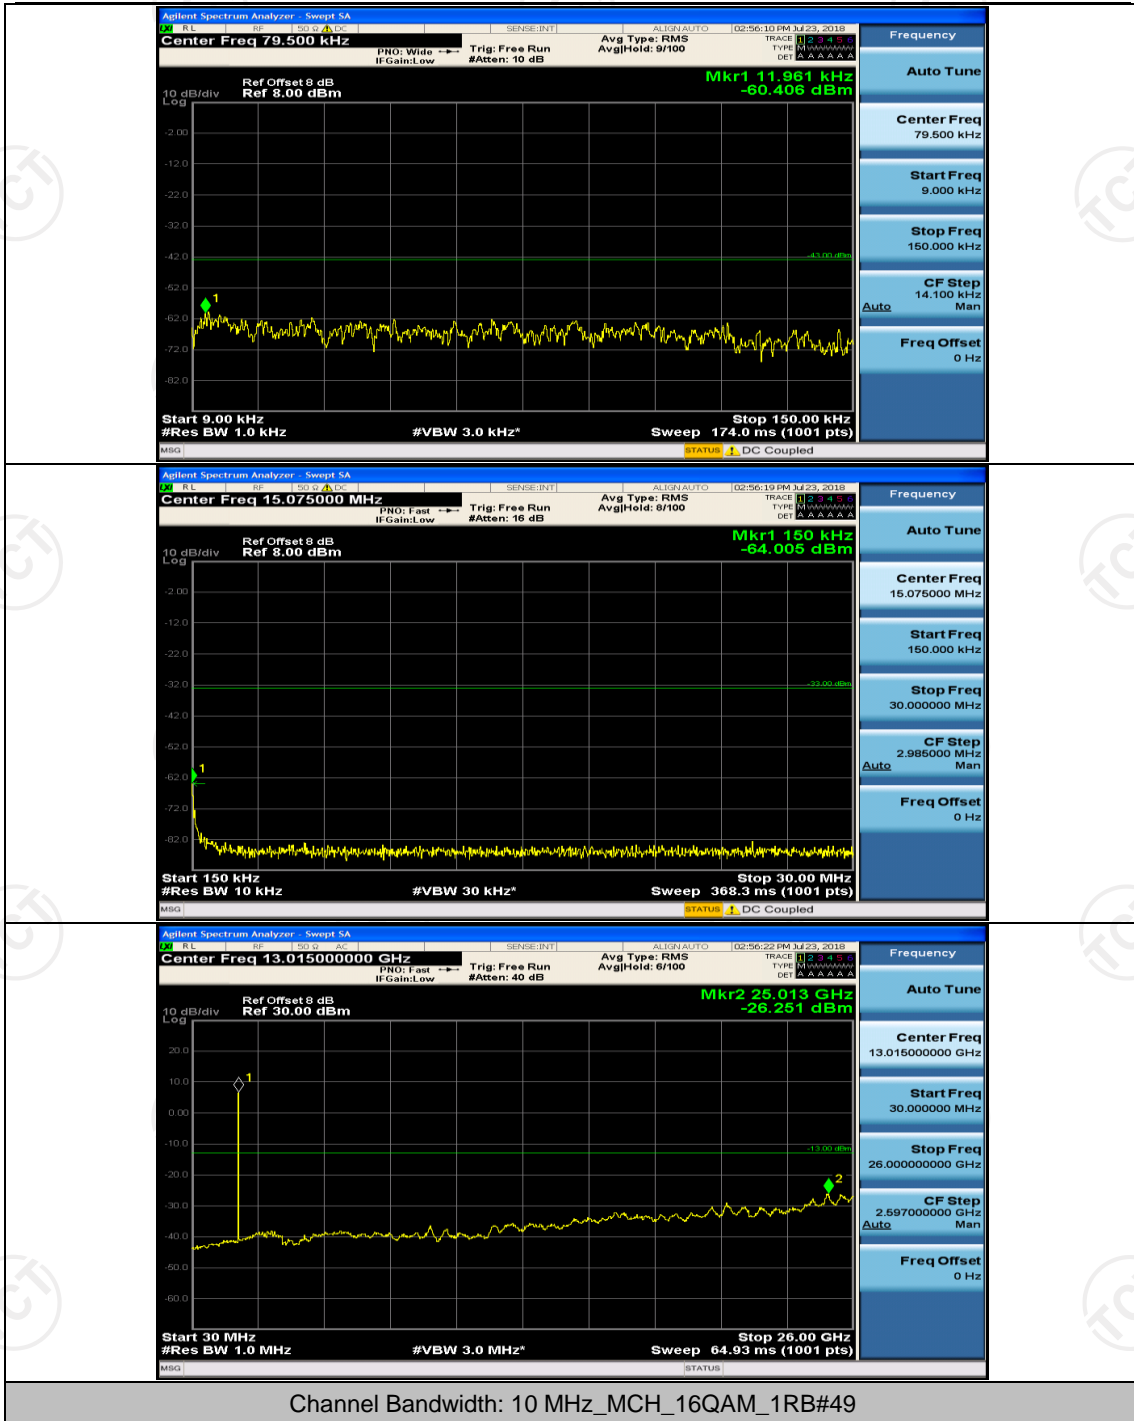

(Channel Bandwidth: 5 MHz)_MCH_16QAM_1RB#0

(Channel Bandwidth: 5 MHz)_MCH_16QAM_1RB#12

Channel Bandwidth: 10 MHz

Channel Bandwidth: 15 MHz