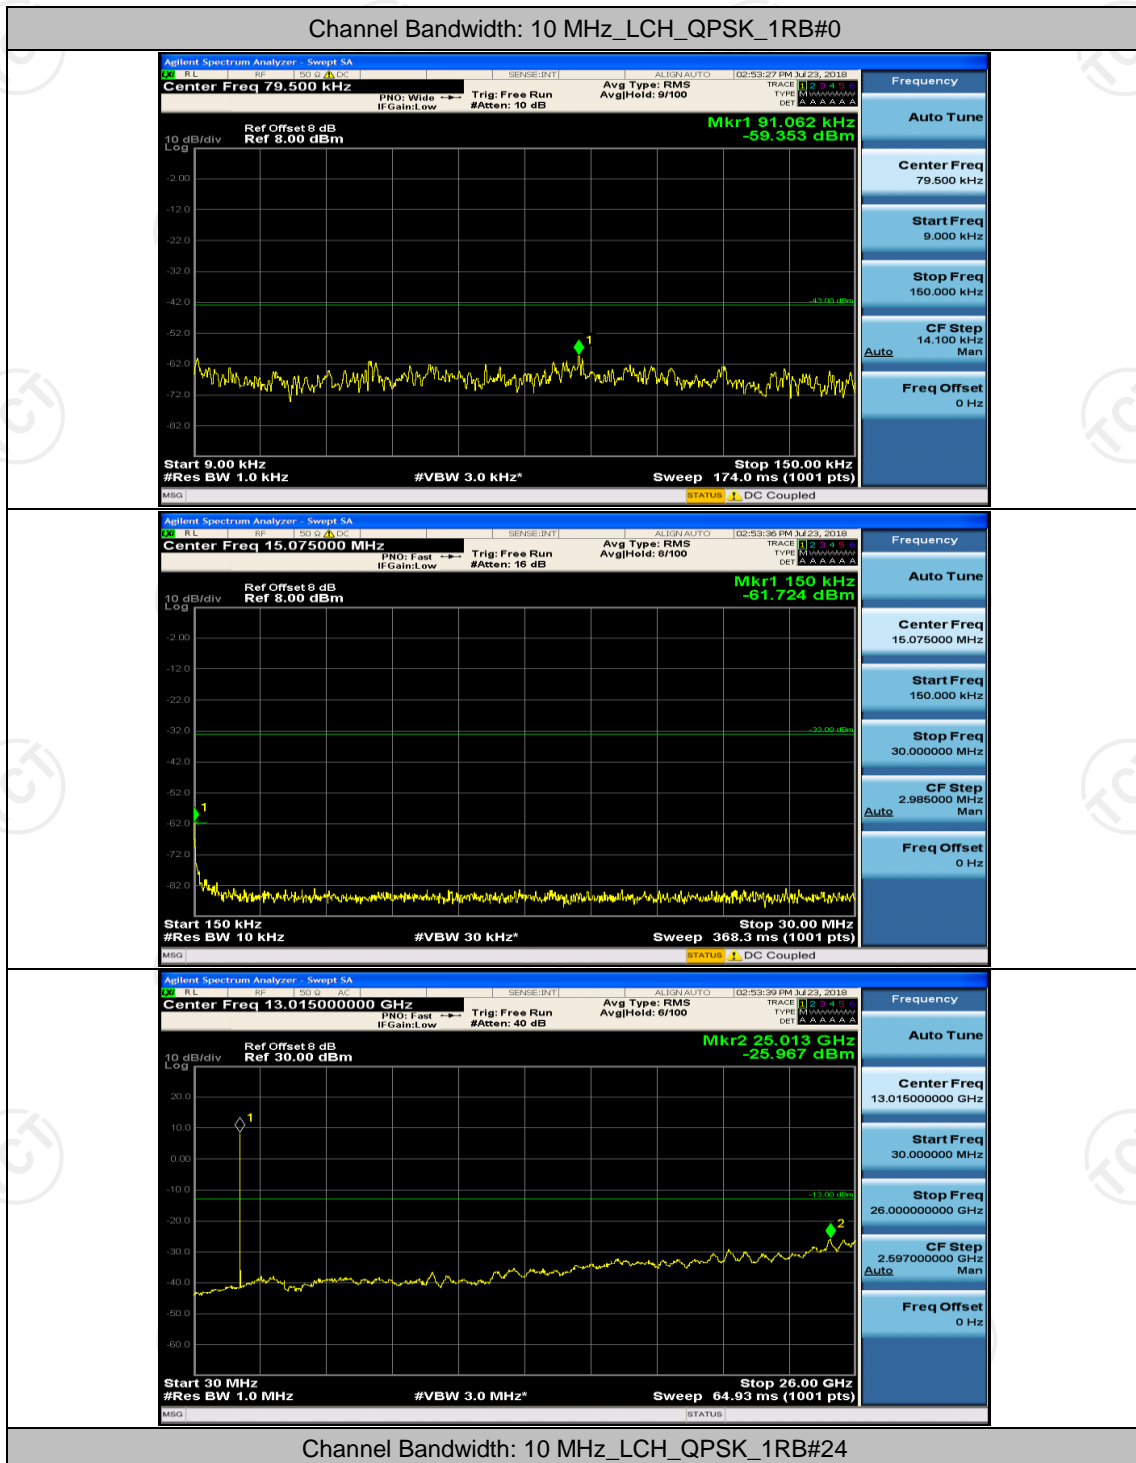

(Channel Bandwidth: 5 MHz)_MCH_16QAM_1RB#0

(Channel Bandwidth: 5 MHz)_MCH_16QAM_1RB#12

Channel Bandwidth: 10 MHz

Channel Bandwidth: 15 MHz