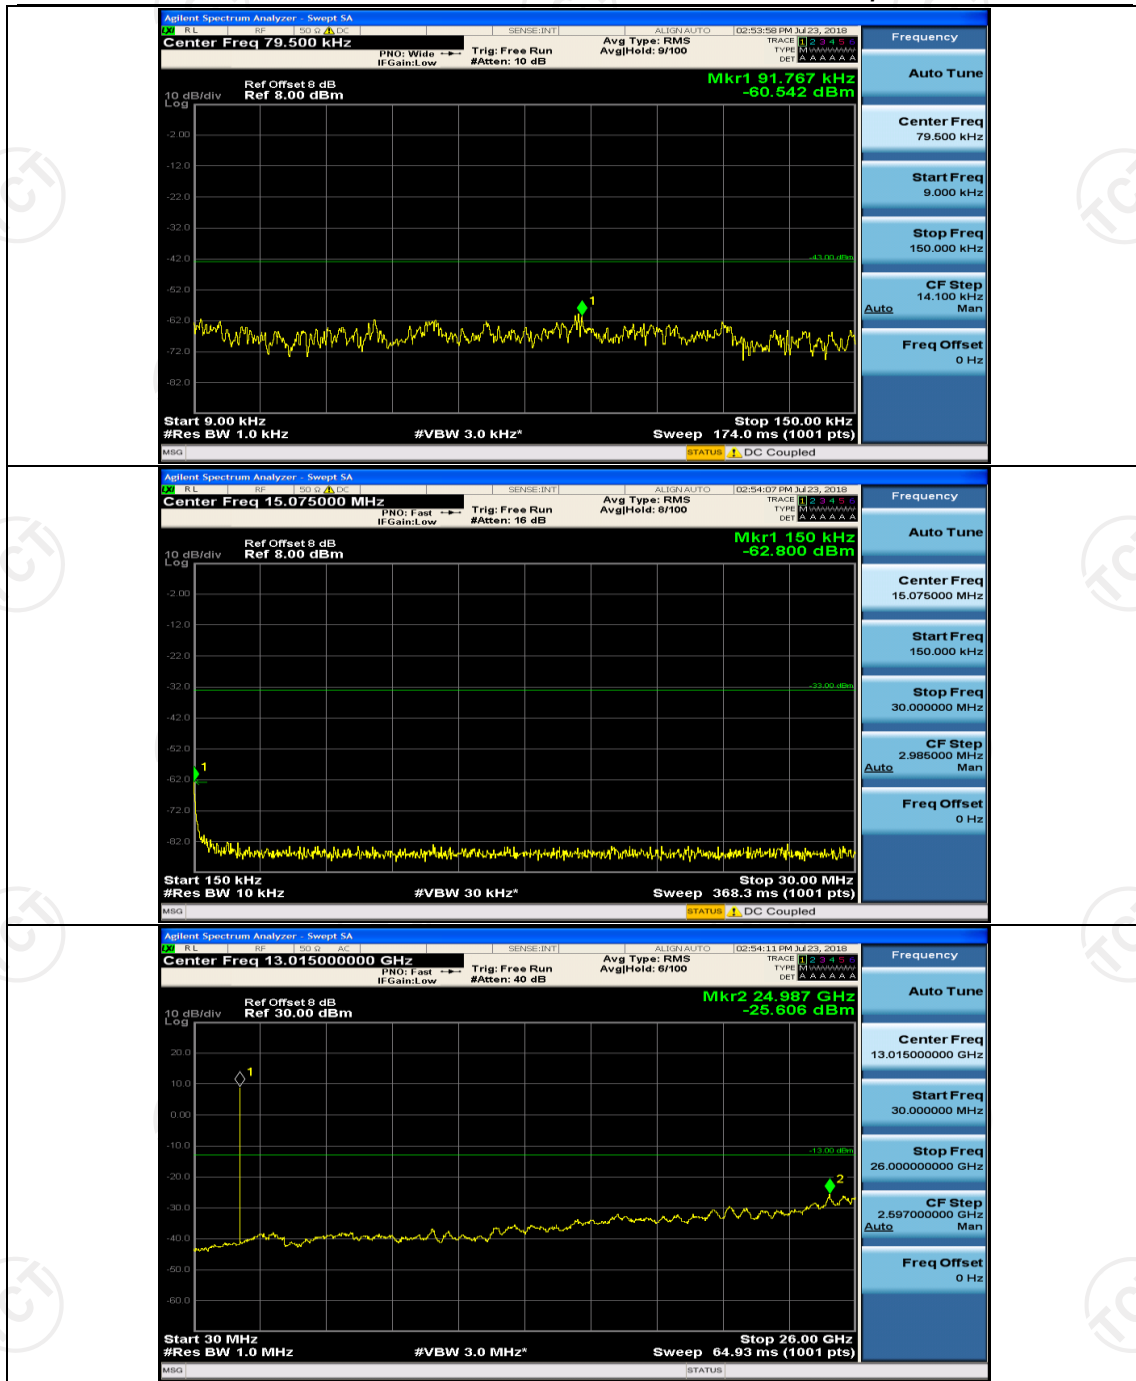

(Channel Bandwidth: 5 MHz)_MCH_16QAM_1RB#0

(Channel Bandwidth: 5 MHz)_MCH_16QAM_1RB#12

Channel Bandwidth: 10 MHz

Channel Bandwidth: 15 MHz