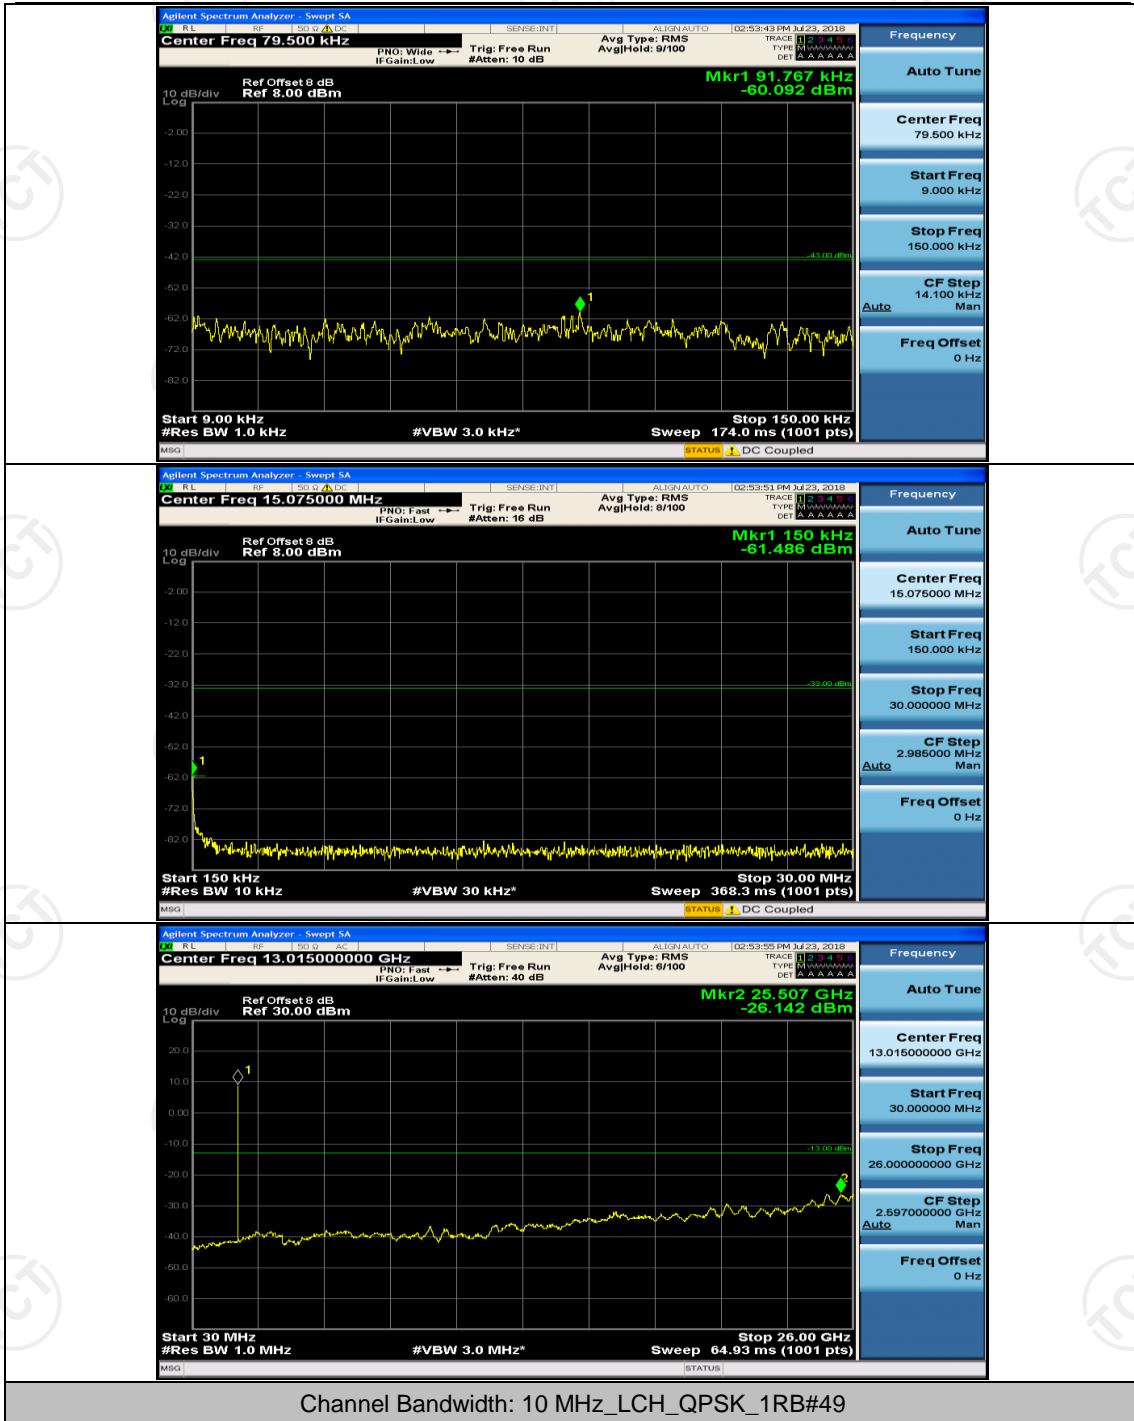

(Channel Bandwidth: 5 MHz)_MCH_16QAM_1RB#0

(Channel Bandwidth: 5 MHz)_MCH_16QAM_1RB#12

Channel Bandwidth: 10 MHz

Channel Bandwidth: 15 MHz