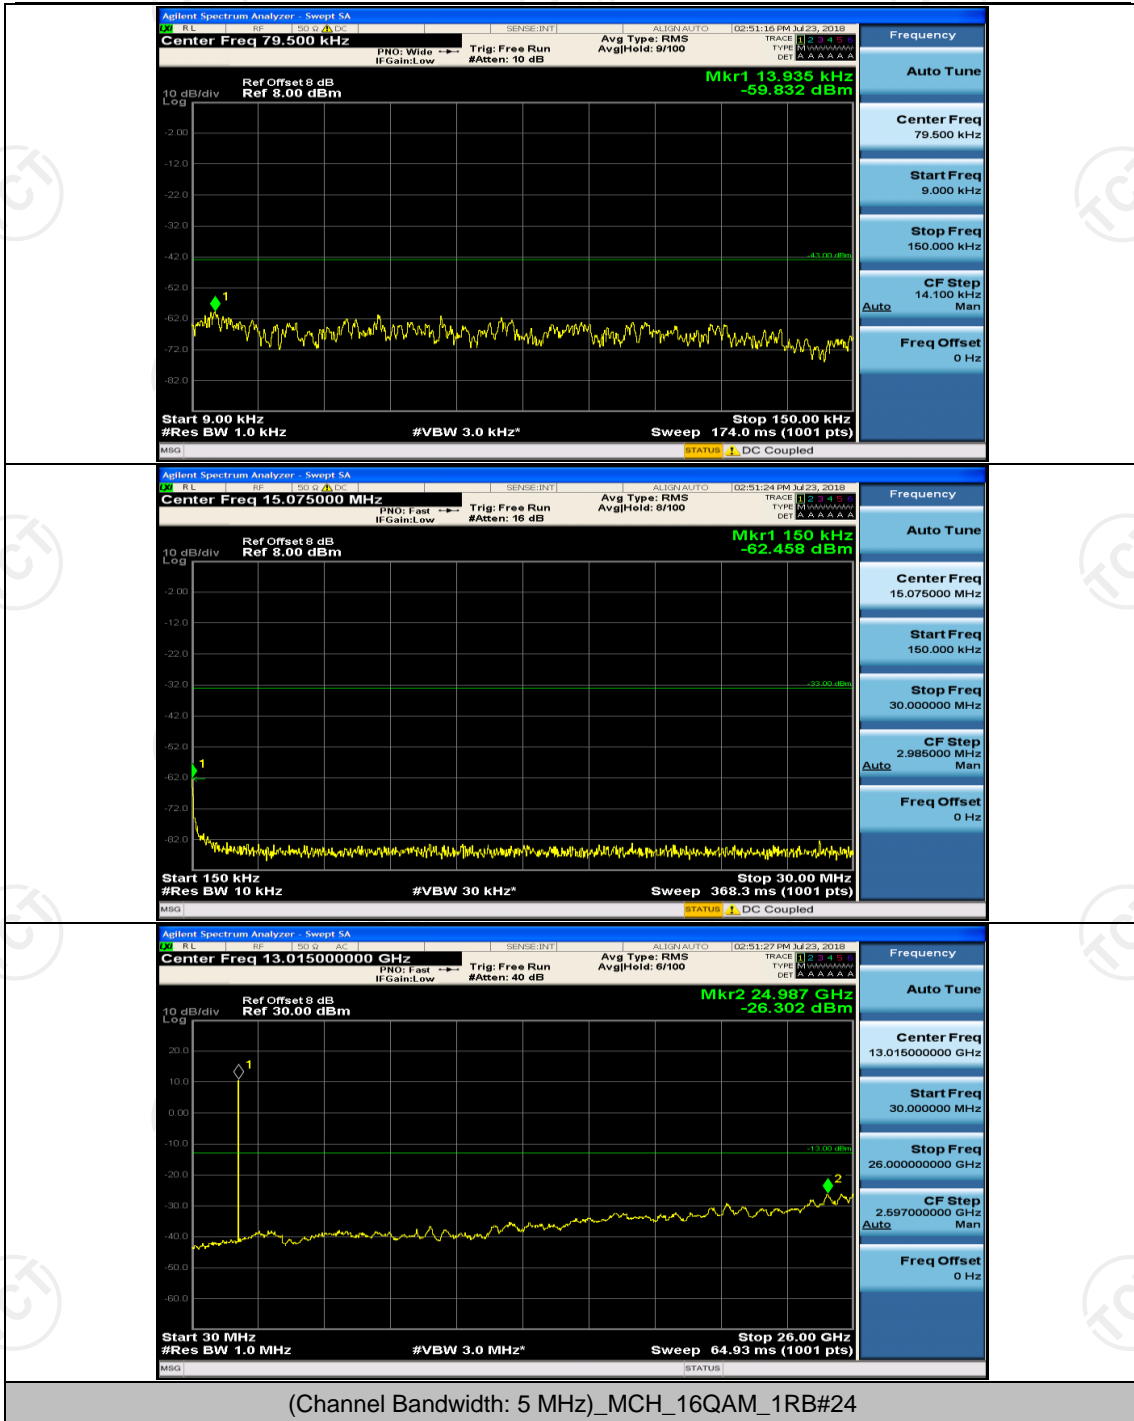

(Channel Bandwidth: 5 MHz)_MCH_16QAM_1RB#0

(Channel Bandwidth: 5 MHz)_MCH_16QAM_1RB#12

Channel Bandwidth: 10 MHz

Channel Bandwidth: 15 MHz