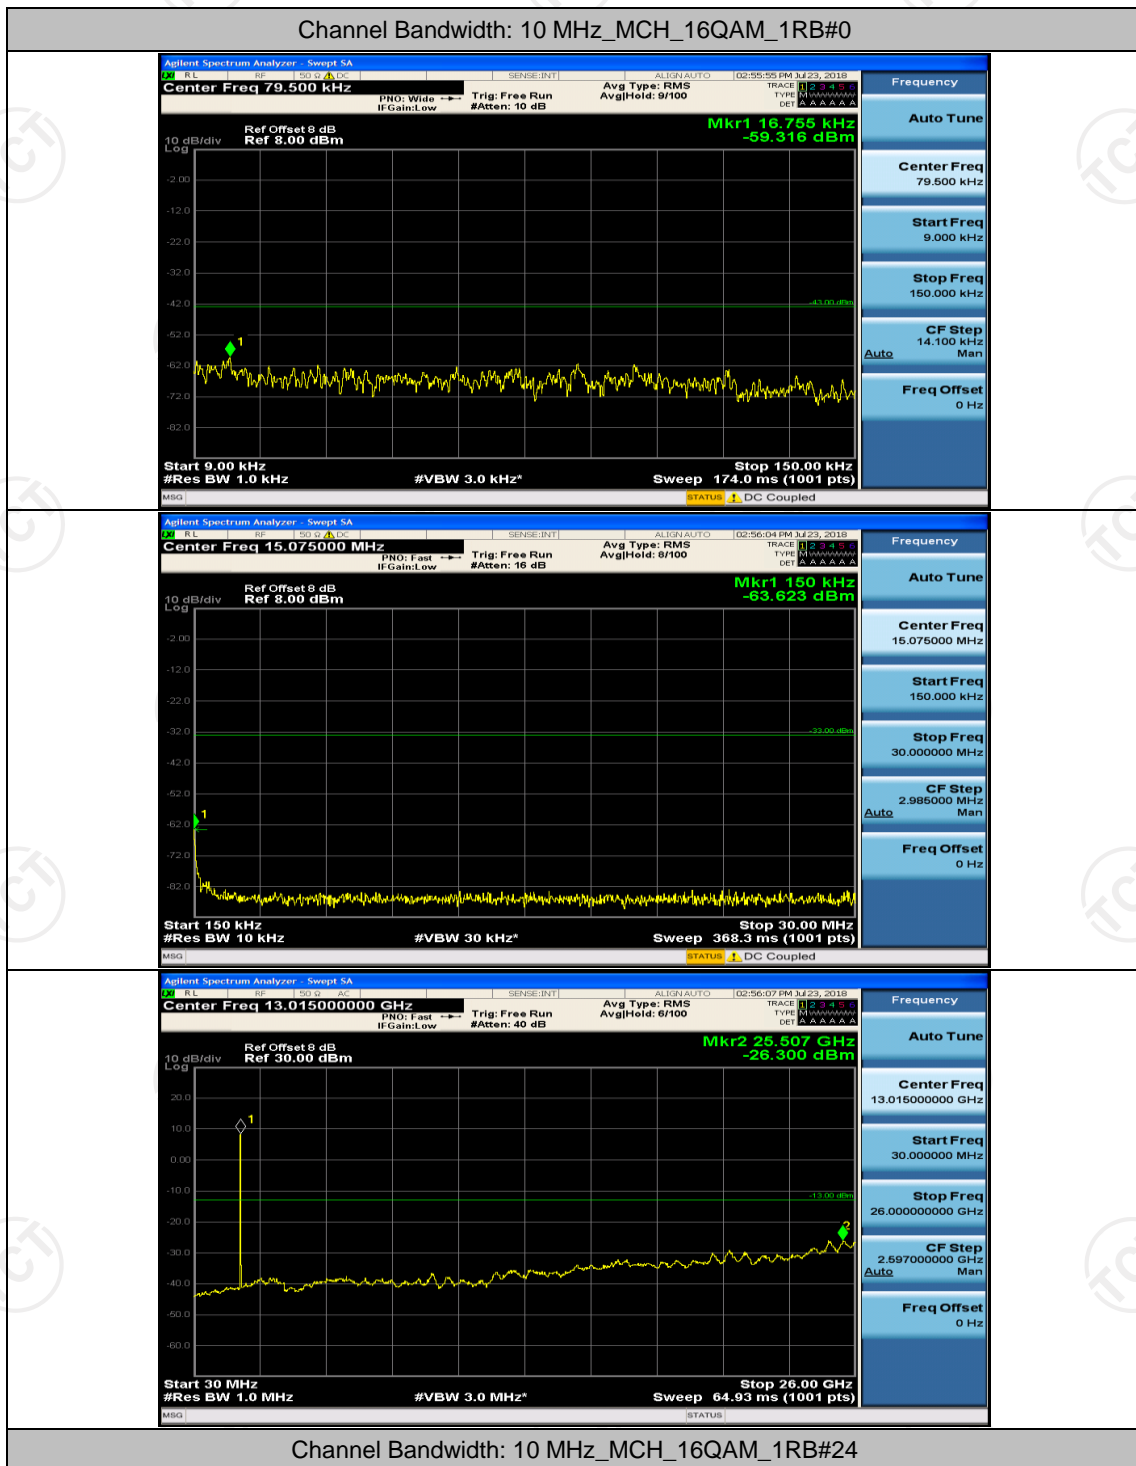

(Channel Bandwidth: 5 MHz)_MCH_16QAM_1RB#0

(Channel Bandwidth: 5 MHz)_MCH_16QAM_1RB#12

Channel Bandwidth: 10 MHz

Channel Bandwidth: 15 MHz