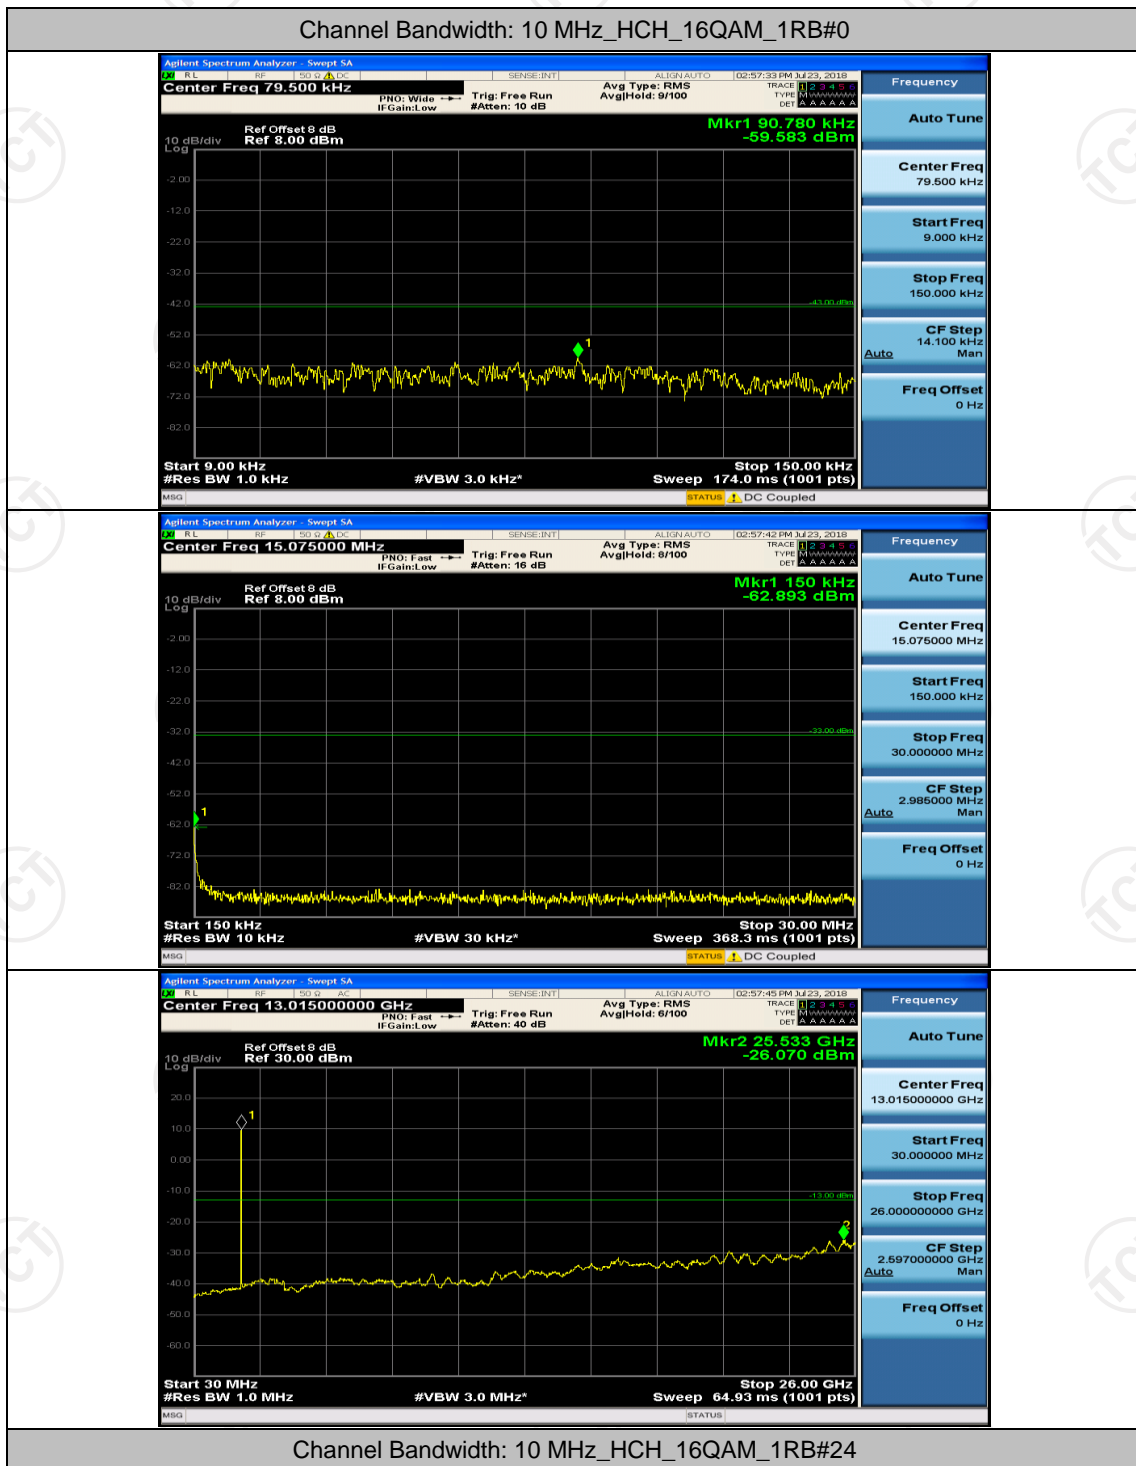

(Channel Bandwidth: 5 MHz)_MCH_16QAM_1RB#0

(Channel Bandwidth: 5 MHz)_MCH_16QAM_1RB#12

Channel Bandwidth: 10 MHz

Channel Bandwidth: 15 MHz