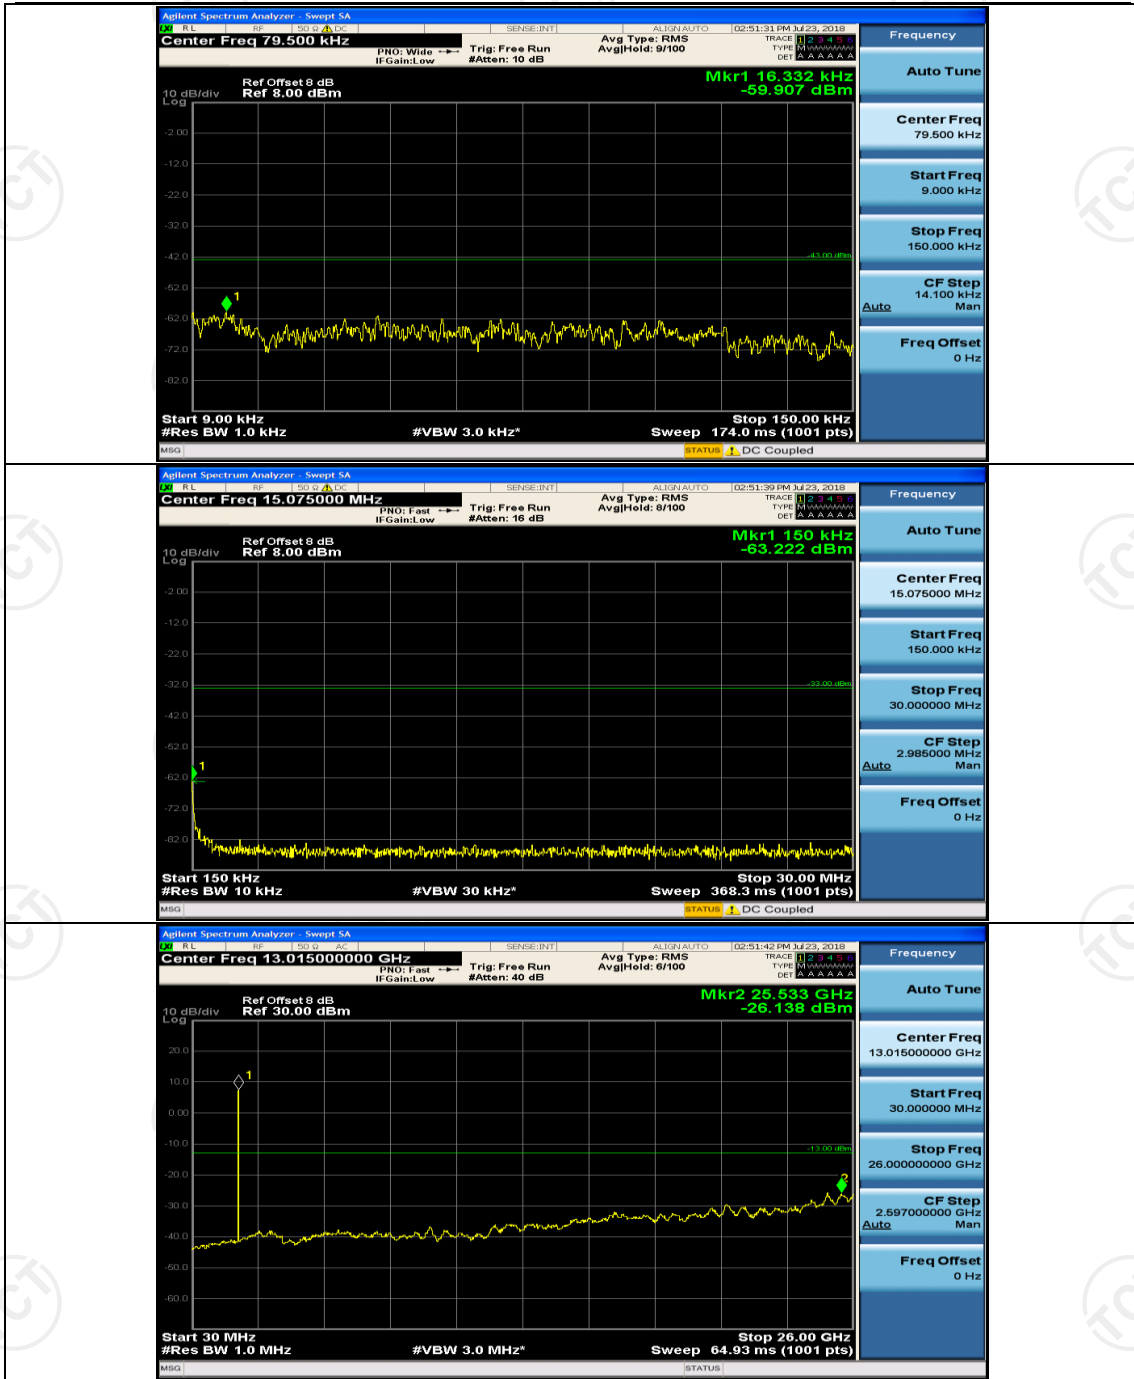

(Channel Bandwidth: 5 MHz)_MCH_16QAM_1RB#0

(Channel Bandwidth: 5 MHz)_MCH_16QAM_1RB#12

Channel Bandwidth: 10 MHz

Channel Bandwidth: 15 MHz