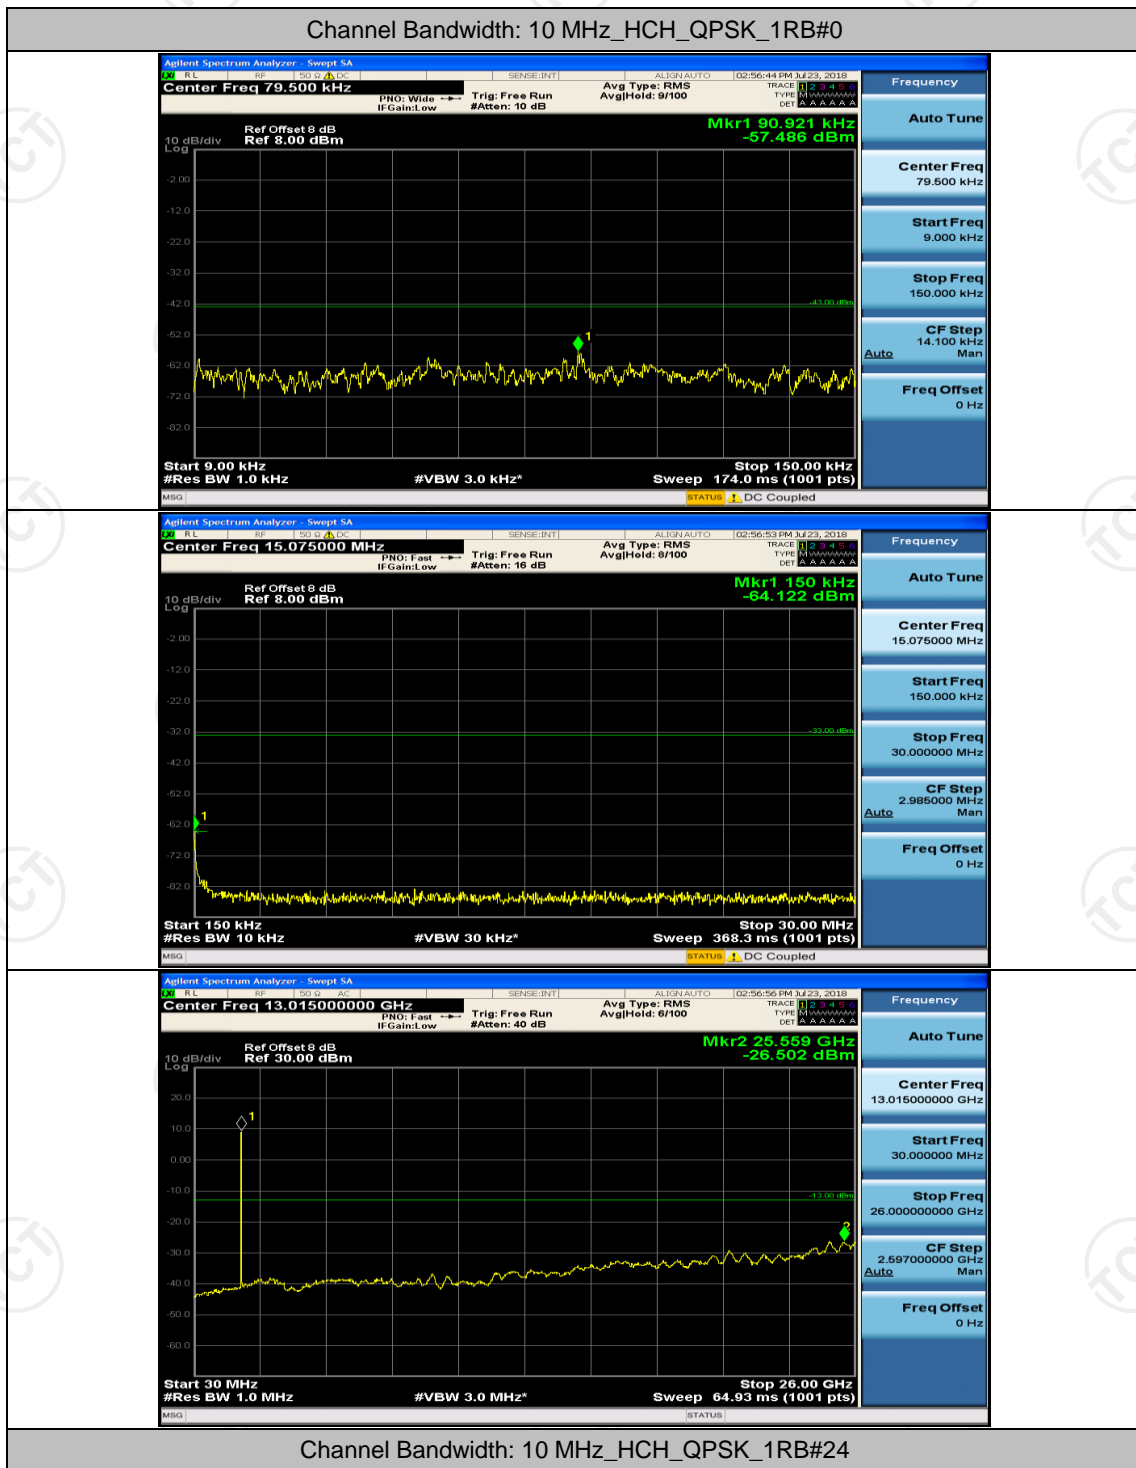

(Channel Bandwidth: 5 MHz)_MCH_16QAM_1RB#0

(Channel Bandwidth: 5 MHz)_MCH_16QAM_1RB#12

Channel Bandwidth: 10 MHz

Channel Bandwidth: 15 MHz