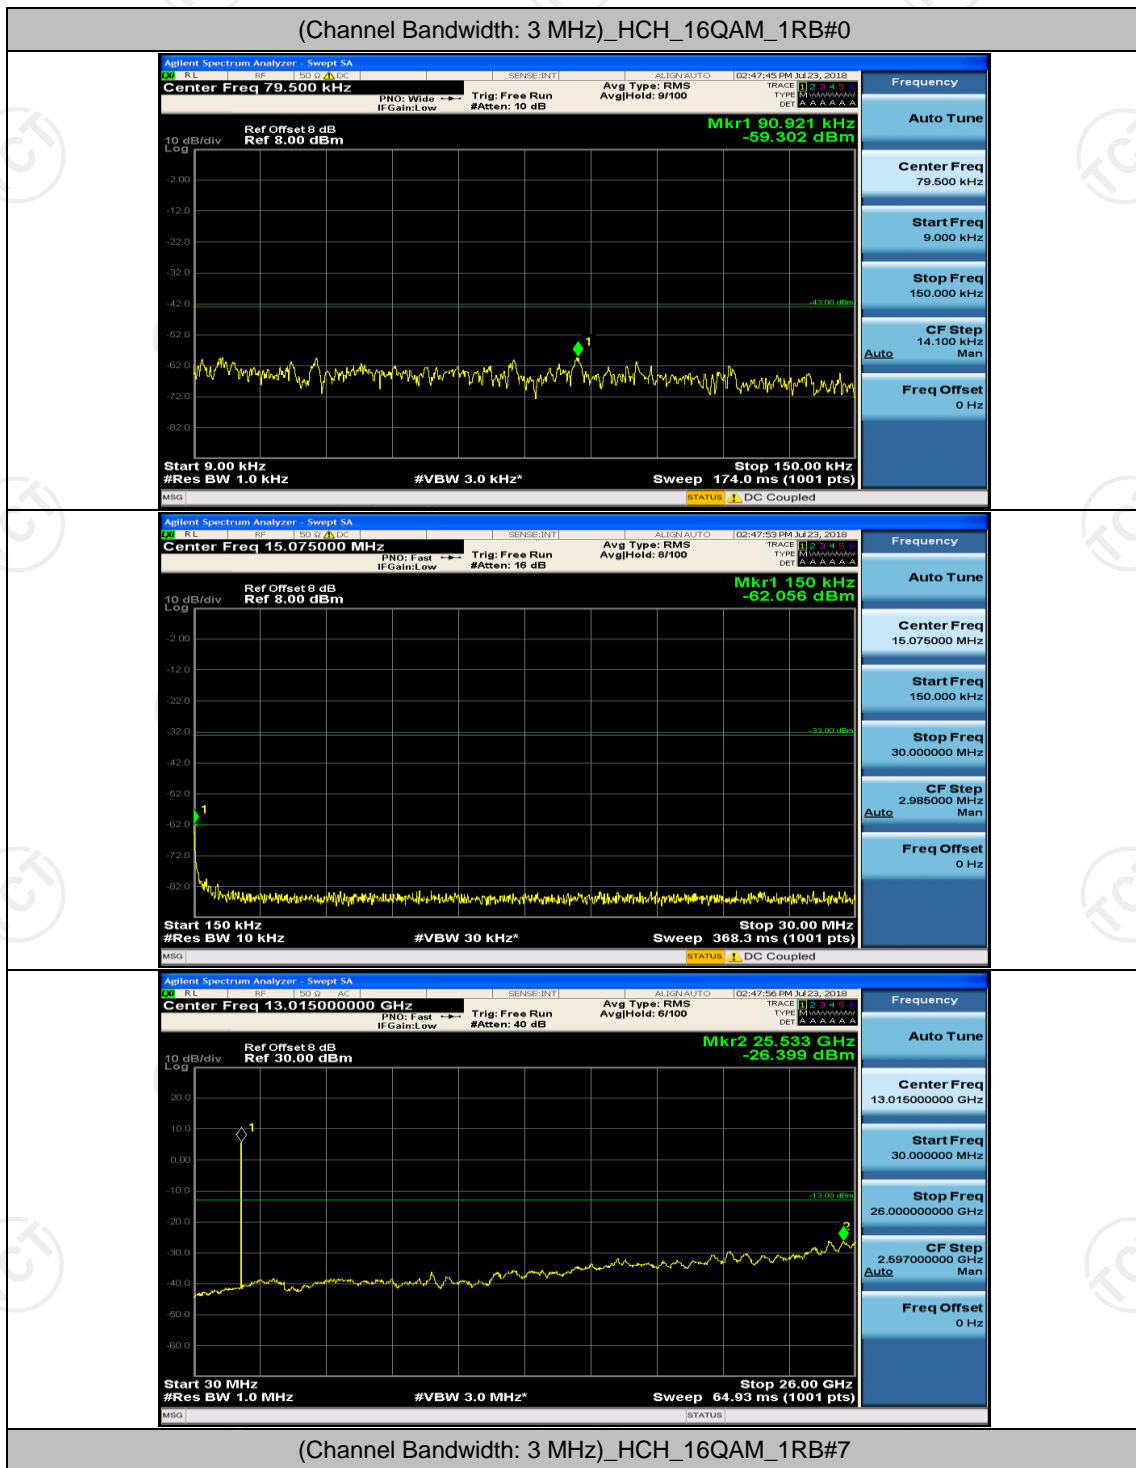

(Channel Bandwidth: 1.4 MHz)_MCH_QPSK_1RB#0

(Channel Bandwidth: 1.4 MHz)_MCH_QPSK_1RB#3

(Channel Bandwidth: 1.4 MHz)_HCH_QPSK_1RB#0

(Channel Bandwidth: 1.4 MHz)_HCH_QPSK_1RB#3

(Channel Bandwidth: 1.4 MHz)_LCH_16QAM_1RB#0

(Channel Bandwidth: 1.4 MHz)_MCH_16QAM_1RB#0

(Channel Bandwidth: 1.4 MHz)_MCH_16QAM_1RB#3

(Channel Bandwidth: 1.4 MHz)_HCH_16QAM_1RB#0

(Channel Bandwidth: 1.4 MHz)_HCH_16QAM_1RB#3

Channel Bandwidth: 3 MHz

(Channel Bandwidth: 3 MHz)_HCH_QPSK_1RB#0

(Channel Bandwidth: 3 MHz)_HCH_QPSK_1RB#7

Channel Bandwidth: 5 MHz