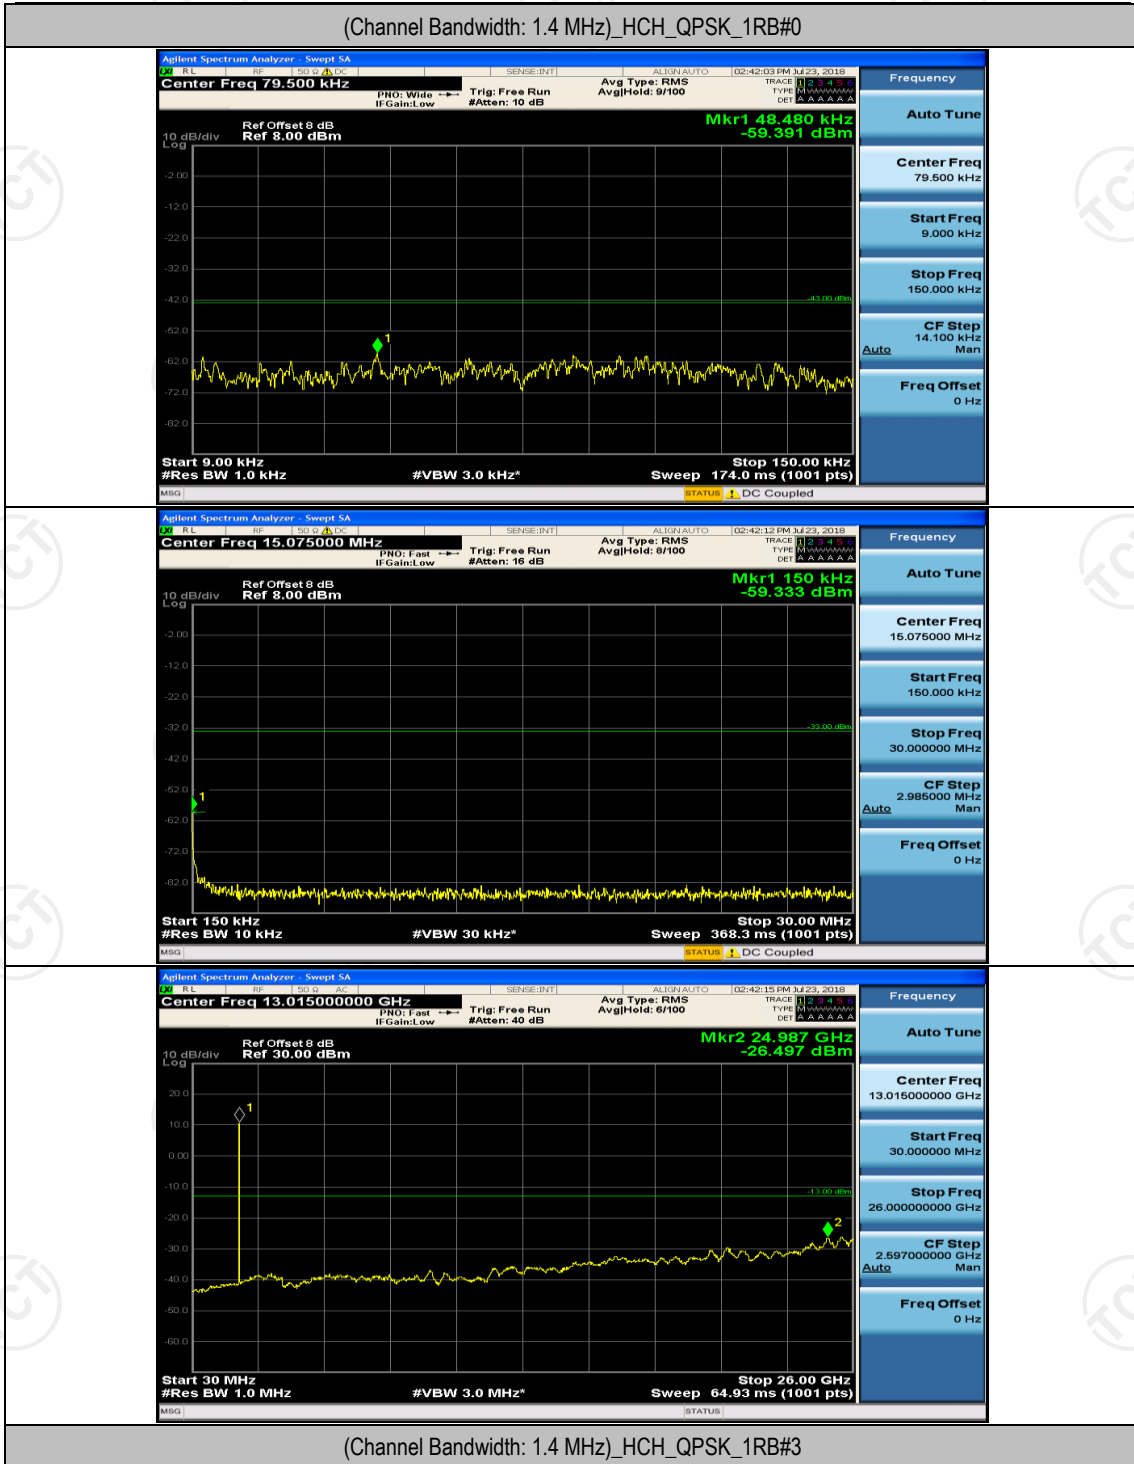

(Channel Bandwidth: 1.4 MHz)_MCH_QPSK_1RB#0

(Channel Bandwidth: 1.4 MHz)_MCH_QPSK_1RB#3

(Channel Bandwidth: 1.4 MHz)_HCH_QPSK_1RB#0

(Channel Bandwidth: 1.4 MHz)_HCH_QPSK_1RB#3

(Channel Bandwidth: 1.4 MHz)_LCH_16QAM_1RB#0

(Channel Bandwidth: 1.4 MHz)_MCH_16QAM_1RB#0

(Channel Bandwidth: 1.4 MHz)_MCH_16QAM_1RB#3

(Channel Bandwidth: 1.4 MHz)_HCH_16QAM_1RB#0

(Channel Bandwidth: 1.4 MHz)_HCH_16QAM_1RB#3

Channel Bandwidth: 3 MHz