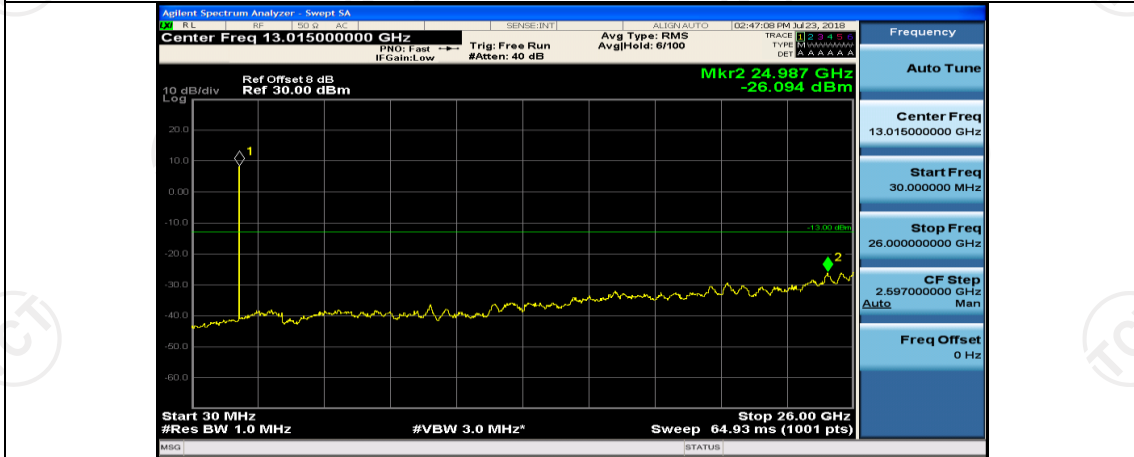

(Channel Bandwidth: 3 MHz)_HCH_QPSK_1RB#0

(Channel Bandwidth: 3 MHz)_HCH_QPSK_1RB#7