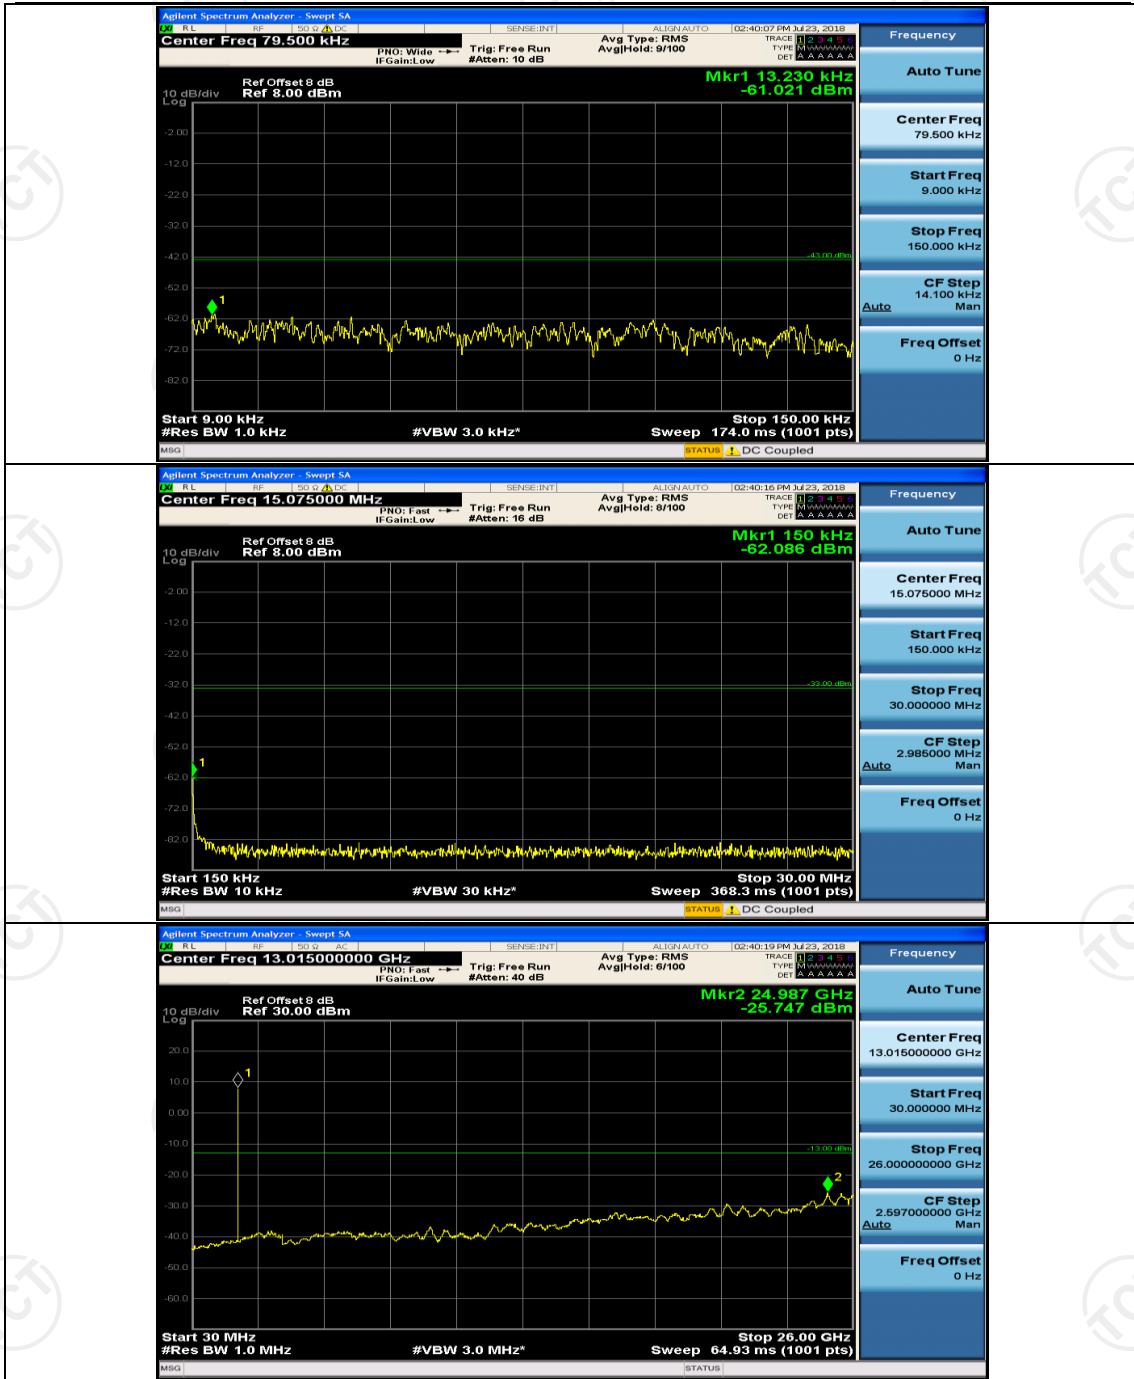

(Channel Bandwidth: 1.4 MHz)_MCH_QPSK_1RB#0

(Channel Bandwidth: 1.4 MHz)_MCH_QPSK_1RB#3

(Channel Bandwidth: 1.4 MHz)_HCH_QPSK_1RB#0

(Channel Bandwidth: 1.4 MHz)_HCH_QPSK_1RB#3

(Channel Bandwidth: 1.4 MHz)_LCH_16QAM_1RB#0

(Channel Bandwidth: 1.4 MHz)_MCH_16QAM_1RB#0

(Channel Bandwidth: 1.4 MHz)_MCH_16QAM_1RB#3

(Channel Bandwidth: 1.4 MHz)_HCH_16QAM_1RB#0

(Channel Bandwidth: 1.4 MHz)_HCH_16QAM_1RB#3

Channel Bandwidth: 3 MHz

(Channel Bandwidth: 3 MHz)_HCH_QPSK_1RB#0

(Channel Bandwidth: 3 MHz)_HCH_QPSK_1RB#7

Channel Bandwidth: 5 MHz