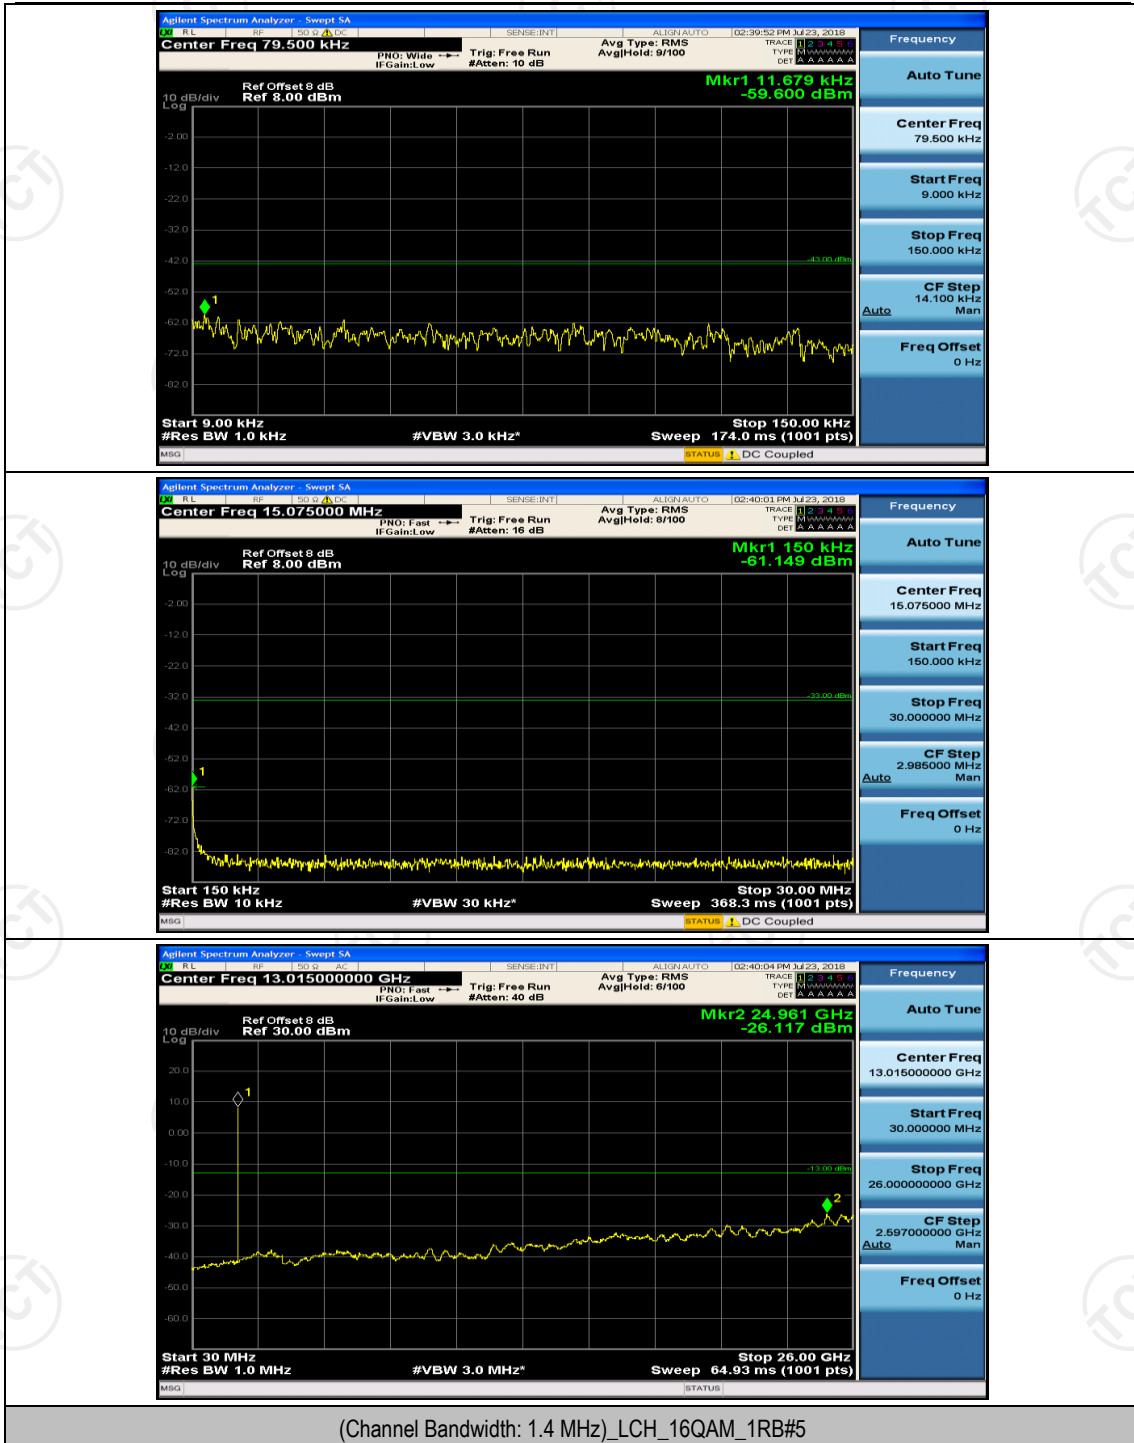

(Channel Bandwidth: 1.4 MHz)_MCH_QPSK_1RB#0

(Channel Bandwidth: 1.4 MHz)_MCH_QPSK_1RB#3

(Channel Bandwidth: 1.4 MHz)_HCH_QPSK_1RB#0

(Channel Bandwidth: 1.4 MHz)_HCH_QPSK_1RB#3

(Channel Bandwidth: 1.4 MHz)_LCH_16QAM_1RB#0

(Channel Bandwidth: 1.4 MHz)_MCH_16QAM_1RB#0

(Channel Bandwidth: 1.4 MHz)_MCH_16QAM_1RB#3

(Channel Bandwidth: 1.4 MHz)_HCH_16QAM_1RB#0

(Channel Bandwidth: 1.4 MHz)_HCH_16QAM_1RB#3

Channel Bandwidth: 3 MHz