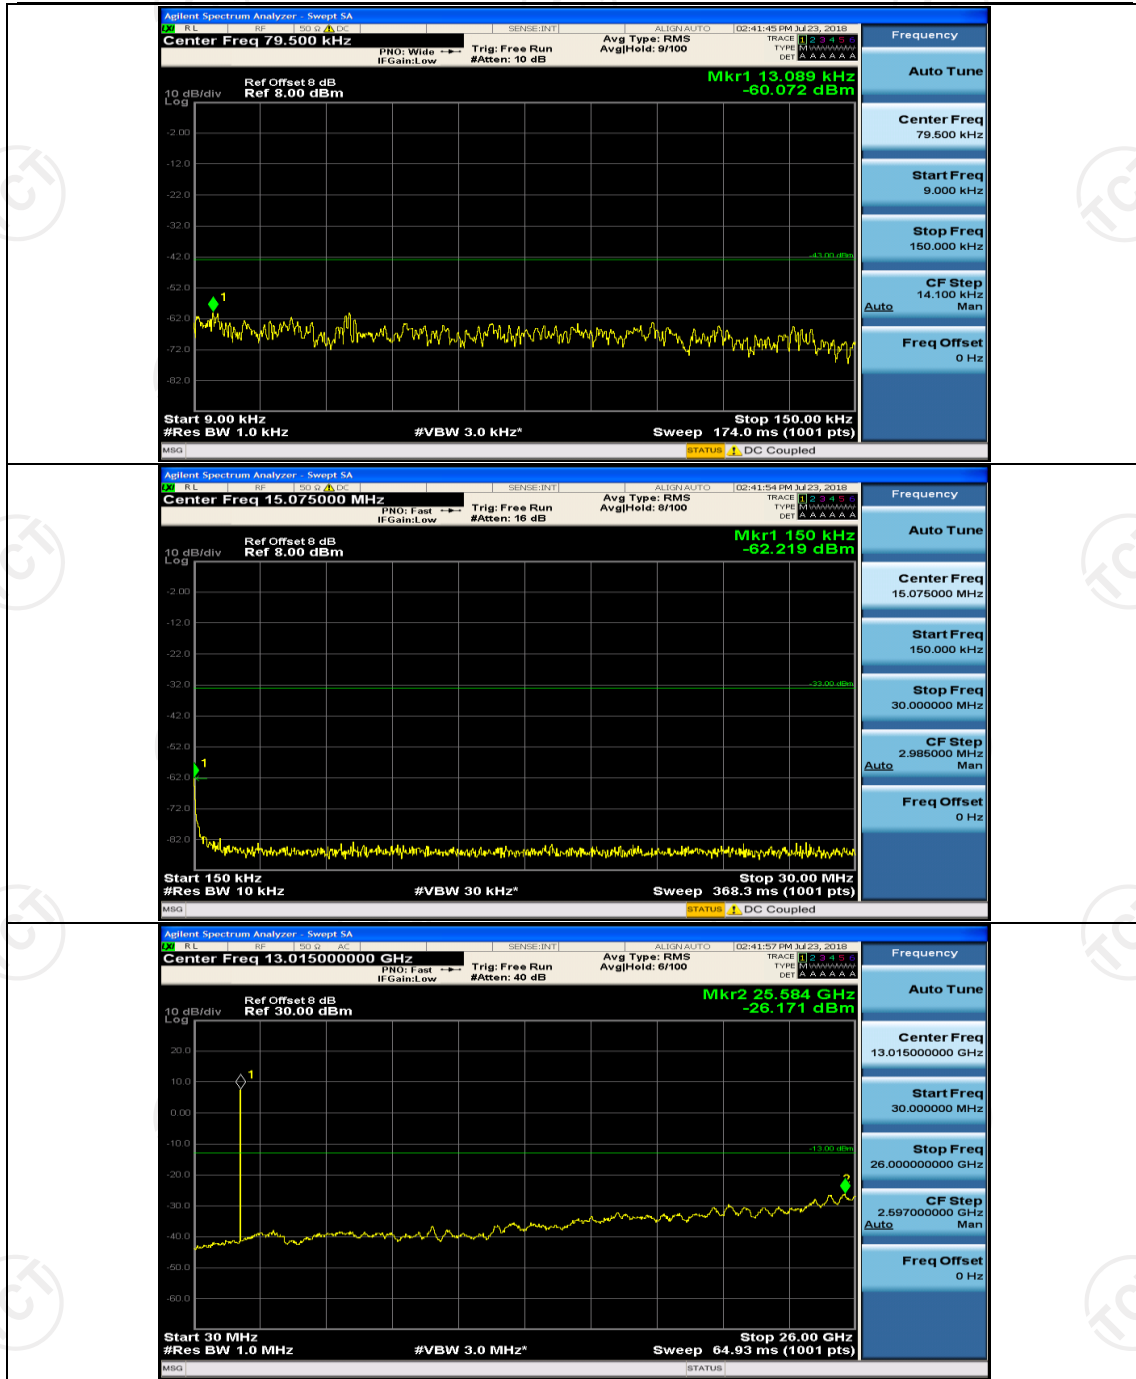

(Channel Bandwidth: 1.4 MHz)_MCH_QPSK_1RB#0

(Channel Bandwidth: 1.4 MHz)_MCH_QPSK_1RB#3

(Channel Bandwidth: 1.4 MHz)_HCH_QPSK_1RB#0

(Channel Bandwidth: 1.4 MHz)_HCH_QPSK_1RB#3

(Channel Bandwidth: 1.4 MHz)_LCH_16QAM_1RB#0

(Channel Bandwidth: 1.4 MHz)_MCH_16QAM_1RB#0

(Channel Bandwidth: 1.4 MHz)_MCH_16QAM_1RB#3

(Channel Bandwidth: 1.4 MHz)_HCH_16QAM_1RB#0

(Channel Bandwidth: 1.4 MHz)_HCH_16QAM_1RB#3

Channel Bandwidth: 3 MHz