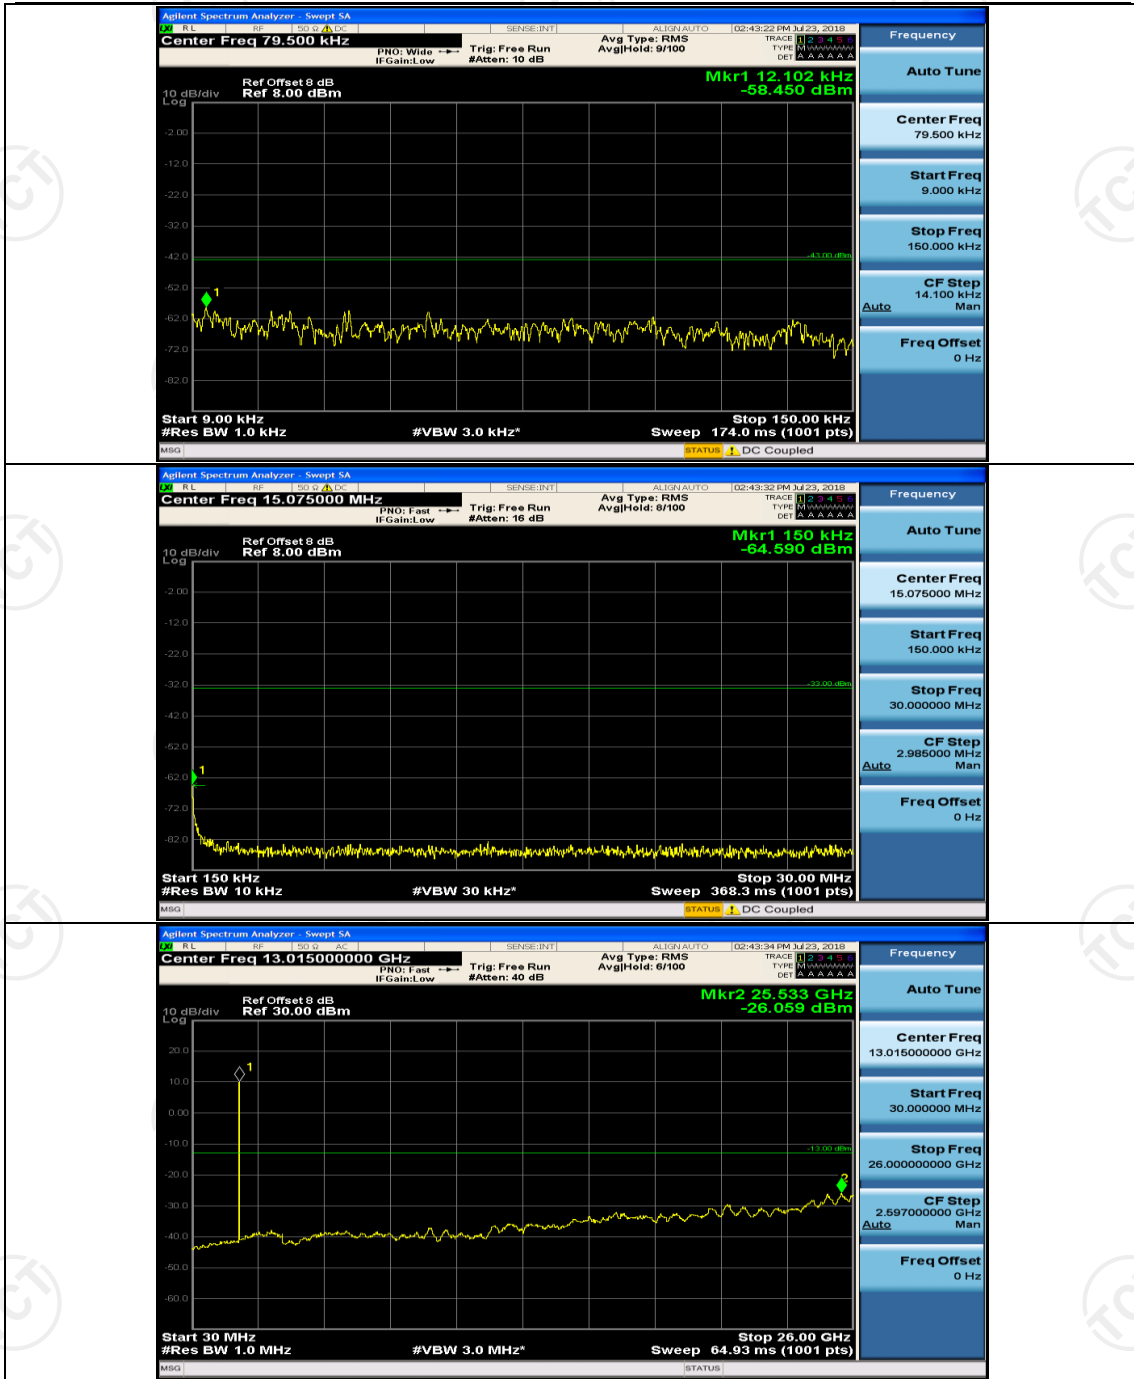

(Channel Bandwidth: 1.4 MHz)_MCH_QPSK_1RB#0

(Channel Bandwidth: 1.4 MHz)_MCH_QPSK_1RB#3

(Channel Bandwidth: 1.4 MHz)_HCH_QPSK_1RB#0

(Channel Bandwidth: 1.4 MHz)_HCH_QPSK_1RB#3

(Channel Bandwidth: 1.4 MHz)_LCH_16QAM_1RB#0

(Channel Bandwidth: 1.4 MHz)_MCH_16QAM_1RB#0

(Channel Bandwidth: 1.4 MHz)_MCH_16QAM_1RB#3

(Channel Bandwidth: 1.4 MHz)_HCH_16QAM_1RB#0

(Channel Bandwidth: 1.4 MHz)_HCH_16QAM_1RB#3

Channel Bandwidth: 3 MHz

(Channel Bandwidth: 3 MHz)_HCH_QPSK_1RB#0

(Channel Bandwidth: 3 MHz)_HCH_QPSK_1RB#7

Channel Bandwidth: 5 MHz