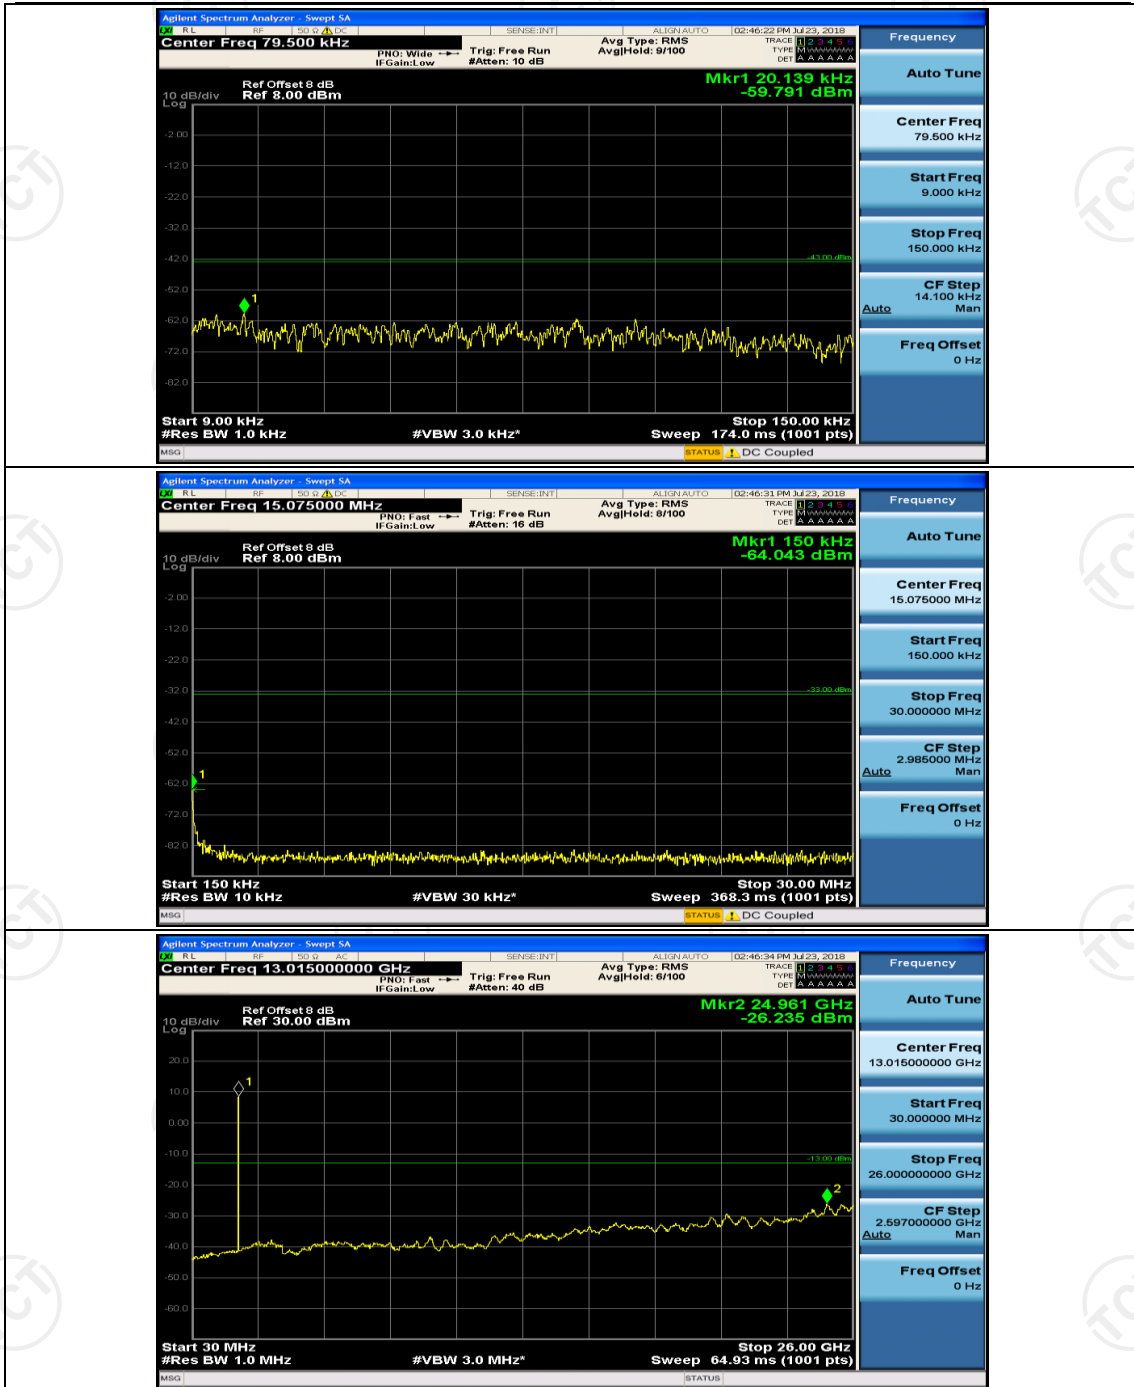

(Channel Bandwidth: 1.4 MHz)_MCH_QPSK_1RB#0

(Channel Bandwidth: 1.4 MHz)_MCH_QPSK_1RB#3

(Channel Bandwidth: 1.4 MHz)_HCH_QPSK_1RB#0

(Channel Bandwidth: 1.4 MHz)_HCH_QPSK_1RB#3

(Channel Bandwidth: 1.4 MHz)_LCH_16QAM_1RB#0

(Channel Bandwidth: 1.4 MHz)_MCH_16QAM_1RB#0

(Channel Bandwidth: 1.4 MHz)_MCH_16QAM_1RB#3

(Channel Bandwidth: 1.4 MHz)_HCH_16QAM_1RB#0

(Channel Bandwidth: 1.4 MHz)_HCH_16QAM_1RB#3

Channel Bandwidth: 3 MHz

(Channel Bandwidth: 3 MHz)_HCH_QPSK_1RB#0

(Channel Bandwidth: 3 MHz)_HCH_QPSK_1RB#7

Channel Bandwidth: 5 MHz