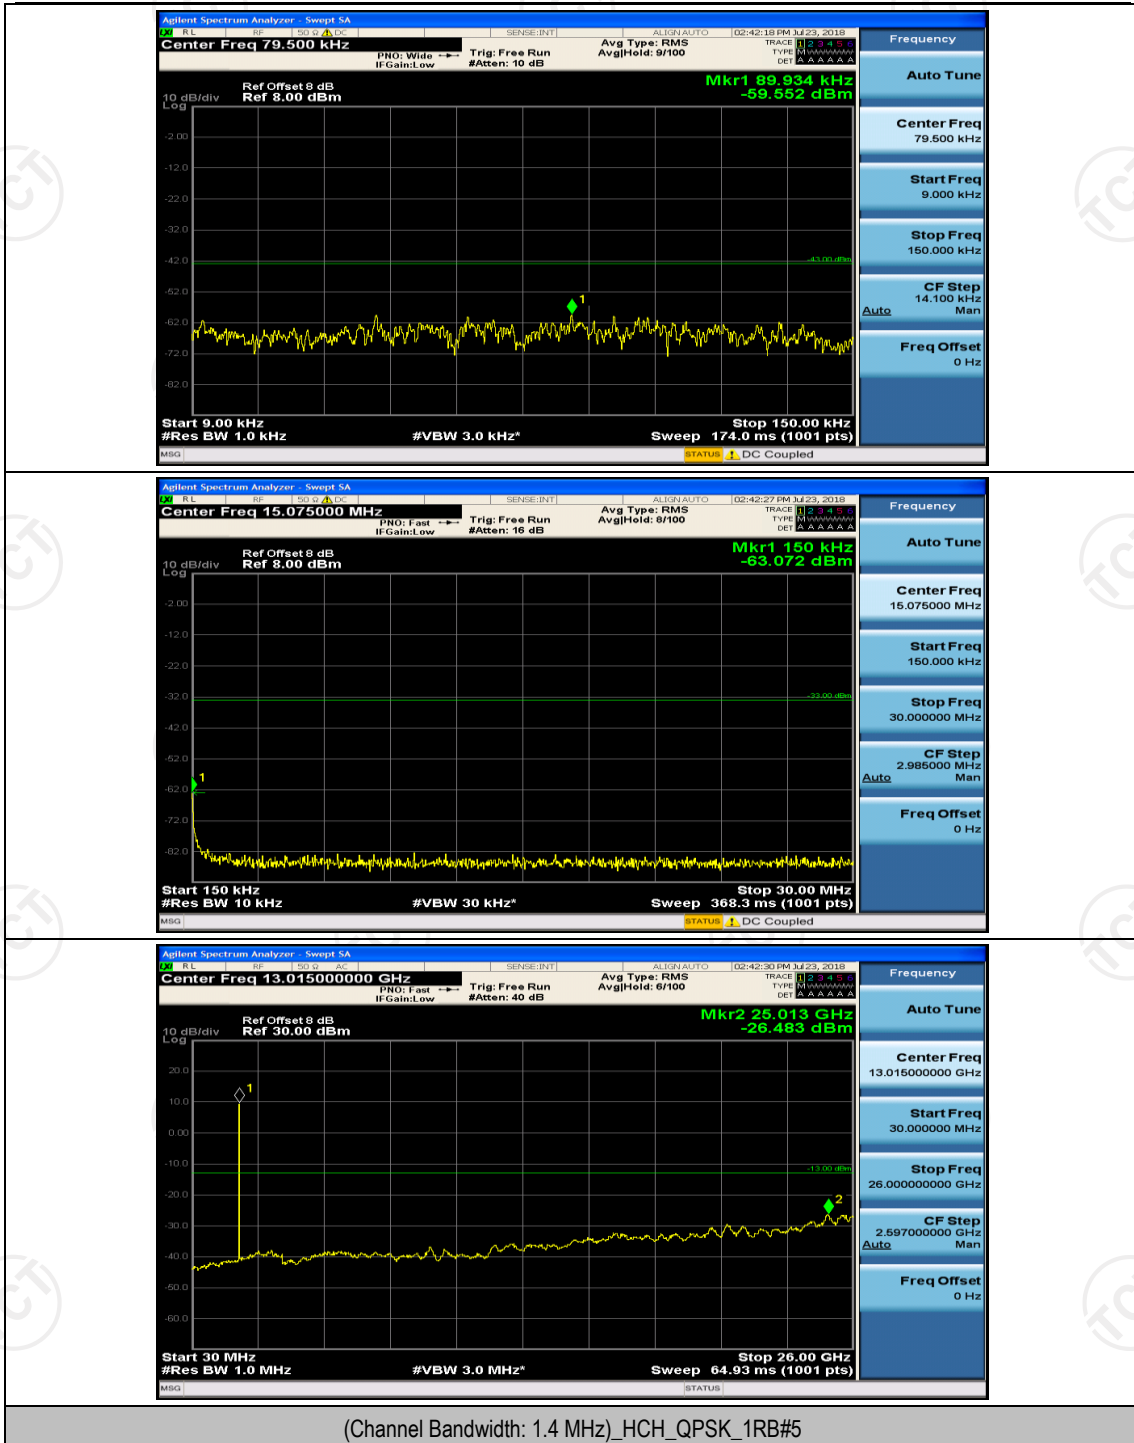

(Channel Bandwidth: 1.4 MHz)_MCH_QPSK_1RB#0

(Channel Bandwidth: 1.4 MHz)_MCH_QPSK_1RB#3

(Channel Bandwidth: 1.4 MHz)_HCH_QPSK_1RB#0

(Channel Bandwidth: 1.4 MHz)_HCH_QPSK_1RB#3

(Channel Bandwidth: 1.4 MHz)_LCH_16QAM_1RB#0

(Channel Bandwidth: 1.4 MHz)_MCH_16QAM_1RB#0

(Channel Bandwidth: 1.4 MHz)_MCH_16QAM_1RB#3

(Channel Bandwidth: 1.4 MHz)_HCH_16QAM_1RB#0

(Channel Bandwidth: 1.4 MHz)_HCH_16QAM_1RB#3

Channel Bandwidth: 3 MHz