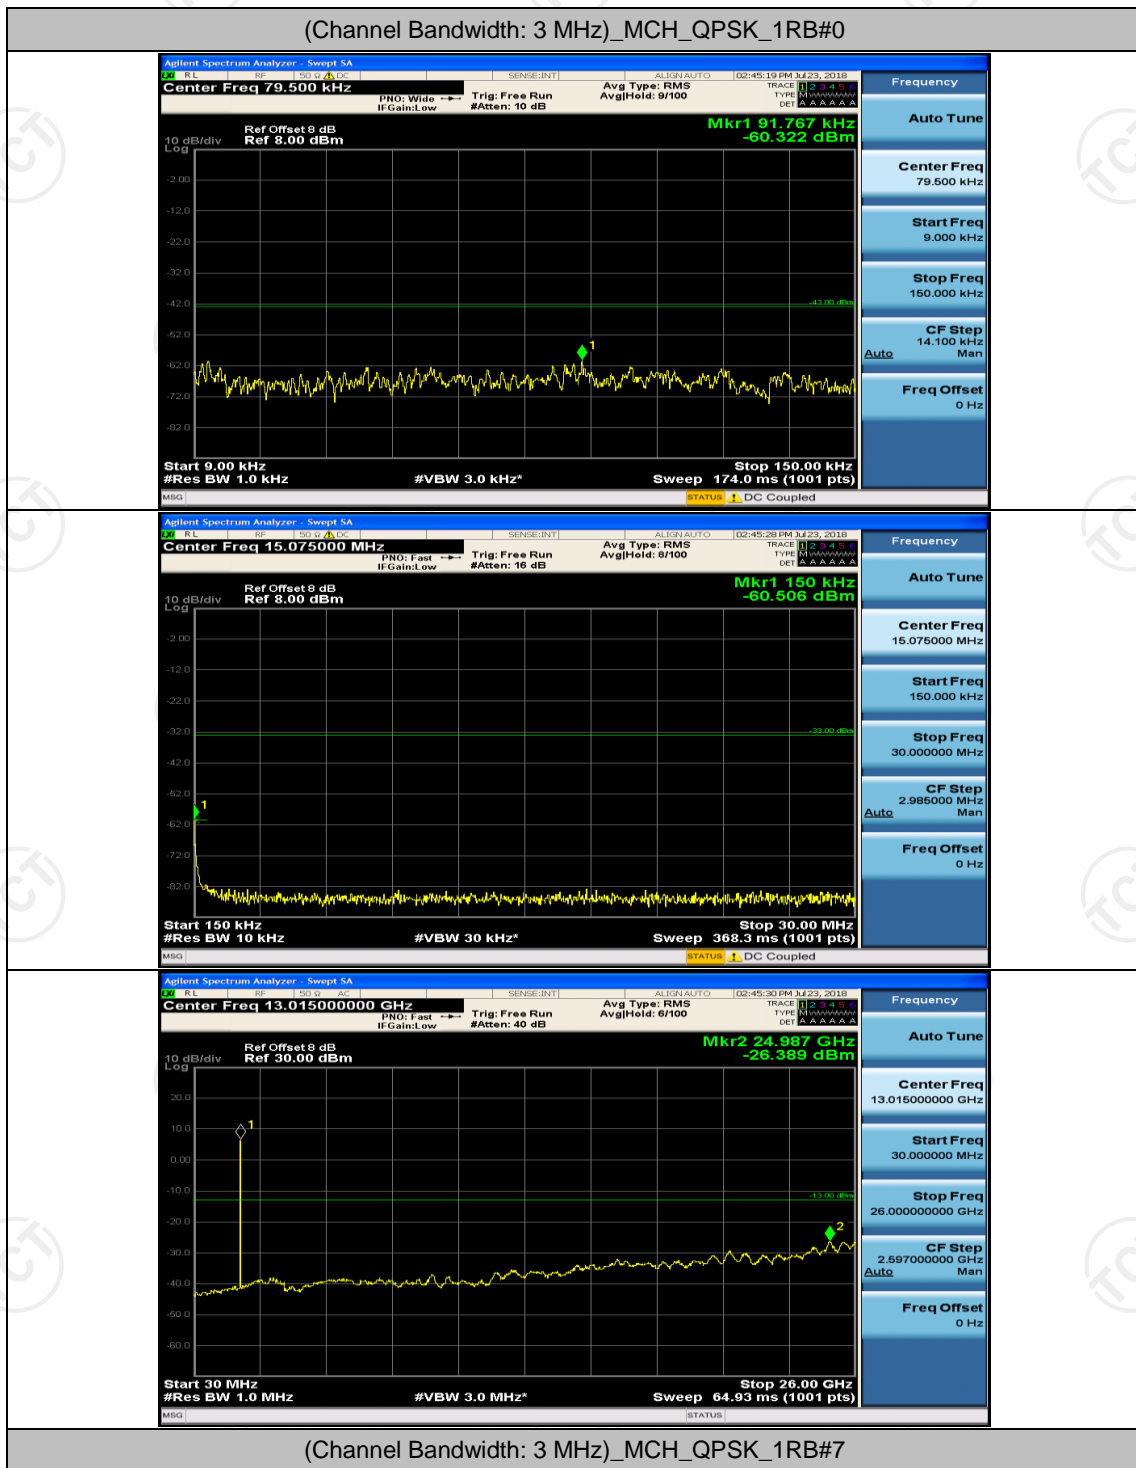

(Channel Bandwidth: 1.4 MHz)_MCH_QPSK_1RB#0

(Channel Bandwidth: 1.4 MHz)_MCH_QPSK_1RB#3

(Channel Bandwidth: 1.4 MHz)_HCH_QPSK_1RB#0

(Channel Bandwidth: 1.4 MHz)_HCH_QPSK_1RB#3

(Channel Bandwidth: 1.4 MHz)_LCH_16QAM_1RB#0

(Channel Bandwidth: 1.4 MHz)_MCH_16QAM_1RB#0

(Channel Bandwidth: 1.4 MHz)_MCH_16QAM_1RB#3

(Channel Bandwidth: 1.4 MHz)_HCH_16QAM_1RB#0

(Channel Bandwidth: 1.4 MHz)_HCH_16QAM_1RB#3

Channel Bandwidth: 3 MHz

(Channel Bandwidth: 3 MHz)_HCH_QPSK_1RB#0

(Channel Bandwidth: 3 MHz)_HCH_QPSK_1RB#7

Channel Bandwidth: 5 MHz