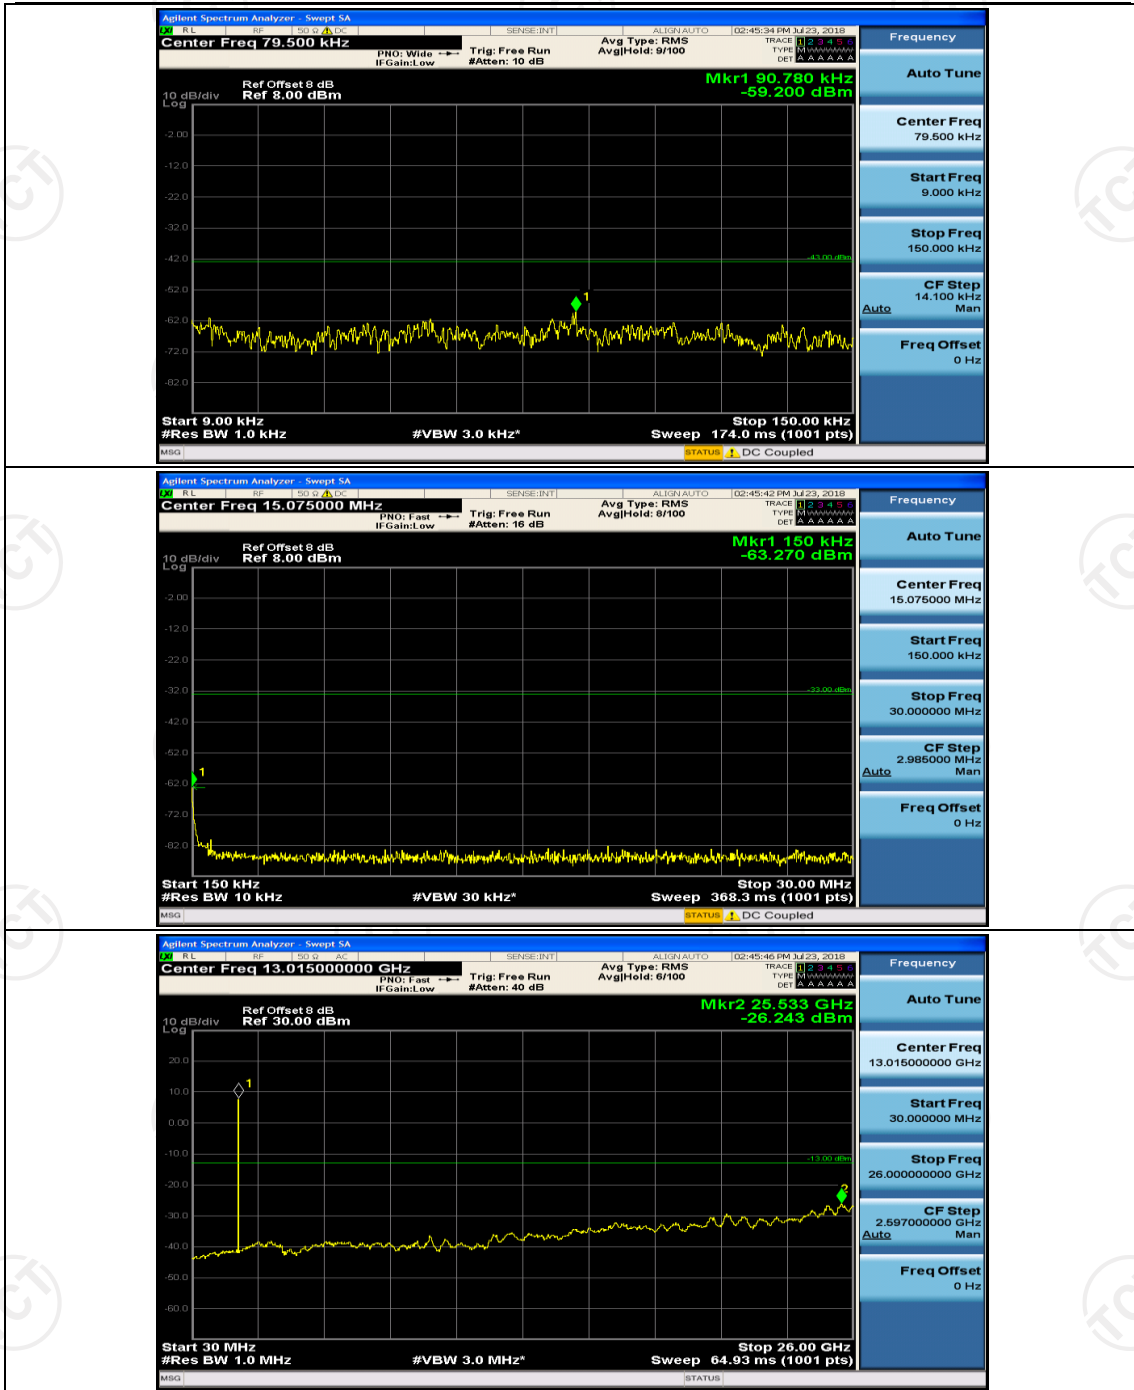

(Channel Bandwidth: 1.4 MHz)_MCH_QPSK_1RB#0

(Channel Bandwidth: 1.4 MHz)_MCH_QPSK_1RB#3

(Channel Bandwidth: 1.4 MHz)_HCH_QPSK_1RB#0

(Channel Bandwidth: 1.4 MHz)_HCH_QPSK_1RB#3

(Channel Bandwidth: 1.4 MHz)_LCH_16QAM_1RB#0

(Channel Bandwidth: 1.4 MHz)_MCH_16QAM_1RB#0

(Channel Bandwidth: 1.4 MHz)_MCH_16QAM_1RB#3

(Channel Bandwidth: 1.4 MHz)_HCH_16QAM_1RB#0

(Channel Bandwidth: 1.4 MHz)_HCH_16QAM_1RB#3

Channel Bandwidth: 3 MHz

(Channel Bandwidth: 3 MHz)_HCH_QPSK_1RB#0

(Channel Bandwidth: 3 MHz)_HCH_QPSK_1RB#7

Channel Bandwidth: 5 MHz