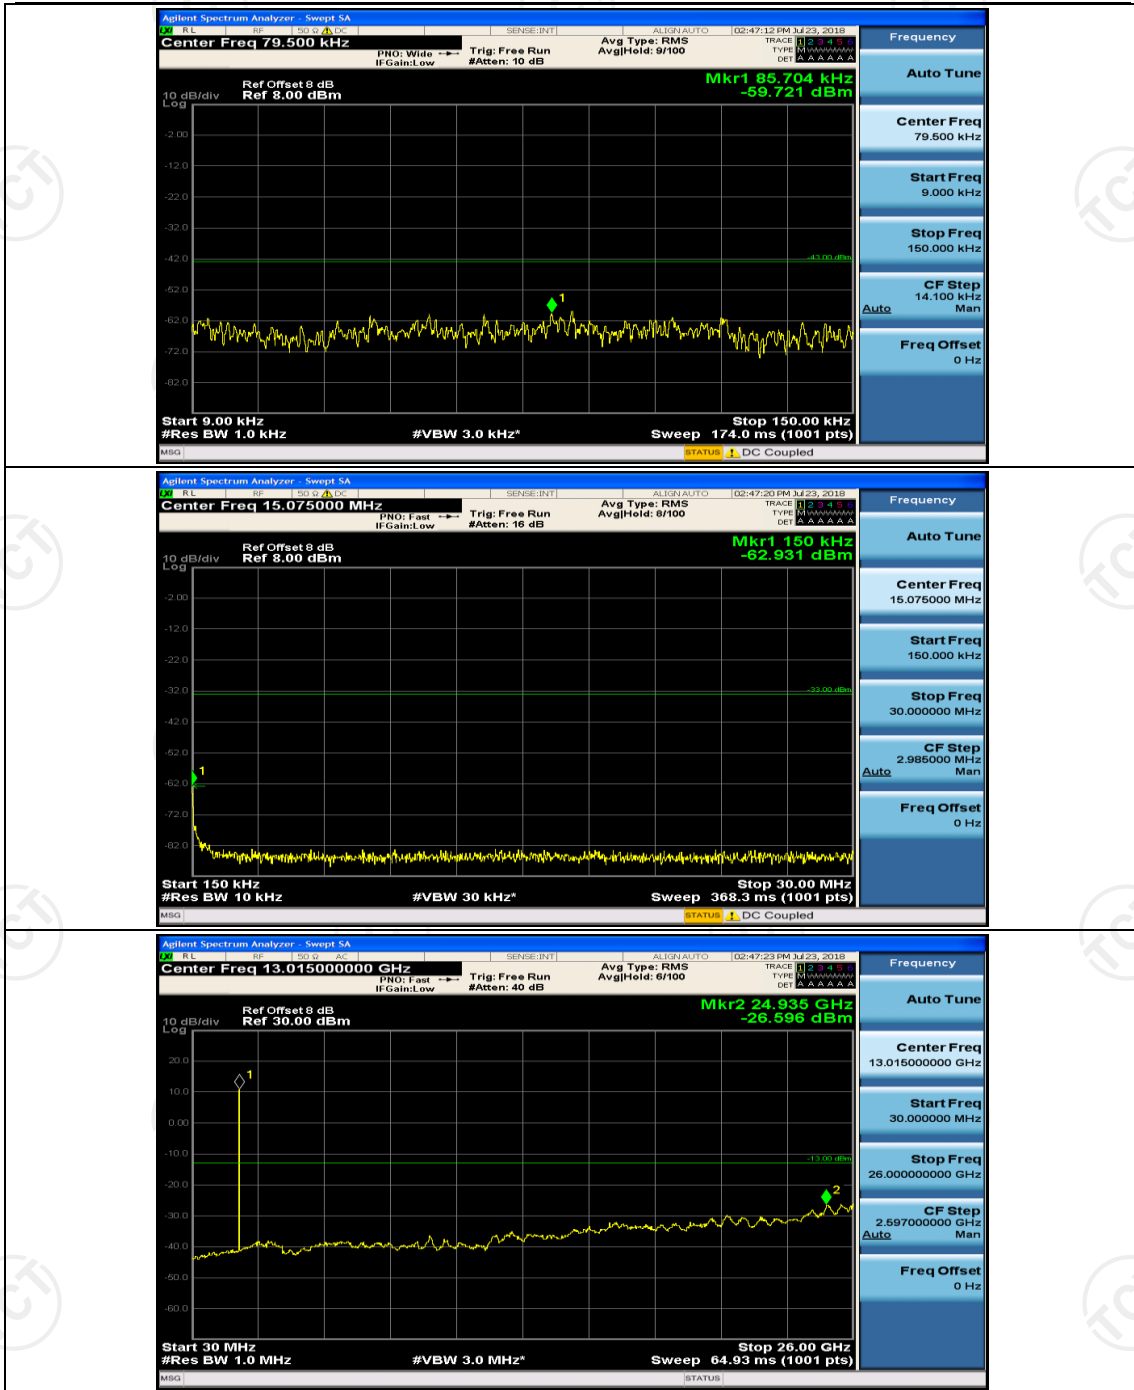

(Channel Bandwidth: 1.4 MHz)_MCH_QPSK_1RB#0

(Channel Bandwidth: 1.4 MHz)_MCH_QPSK_1RB#3

(Channel Bandwidth: 1.4 MHz)_HCH_QPSK_1RB#0

(Channel Bandwidth: 1.4 MHz)_HCH_QPSK_1RB#3

(Channel Bandwidth: 1.4 MHz)_LCH_16QAM_1RB#0

(Channel Bandwidth: 1.4 MHz)_MCH_16QAM_1RB#0

(Channel Bandwidth: 1.4 MHz)_MCH_16QAM_1RB#3

(Channel Bandwidth: 1.4 MHz)_HCH_16QAM_1RB#0

(Channel Bandwidth: 1.4 MHz)_HCH_16QAM_1RB#3

Channel Bandwidth: 3 MHz

(Channel Bandwidth: 3 MHz)_HCH_QPSK_1RB#0

(Channel Bandwidth: 3 MHz)_HCH_QPSK_1RB#7

Channel Bandwidth: 5 MHz