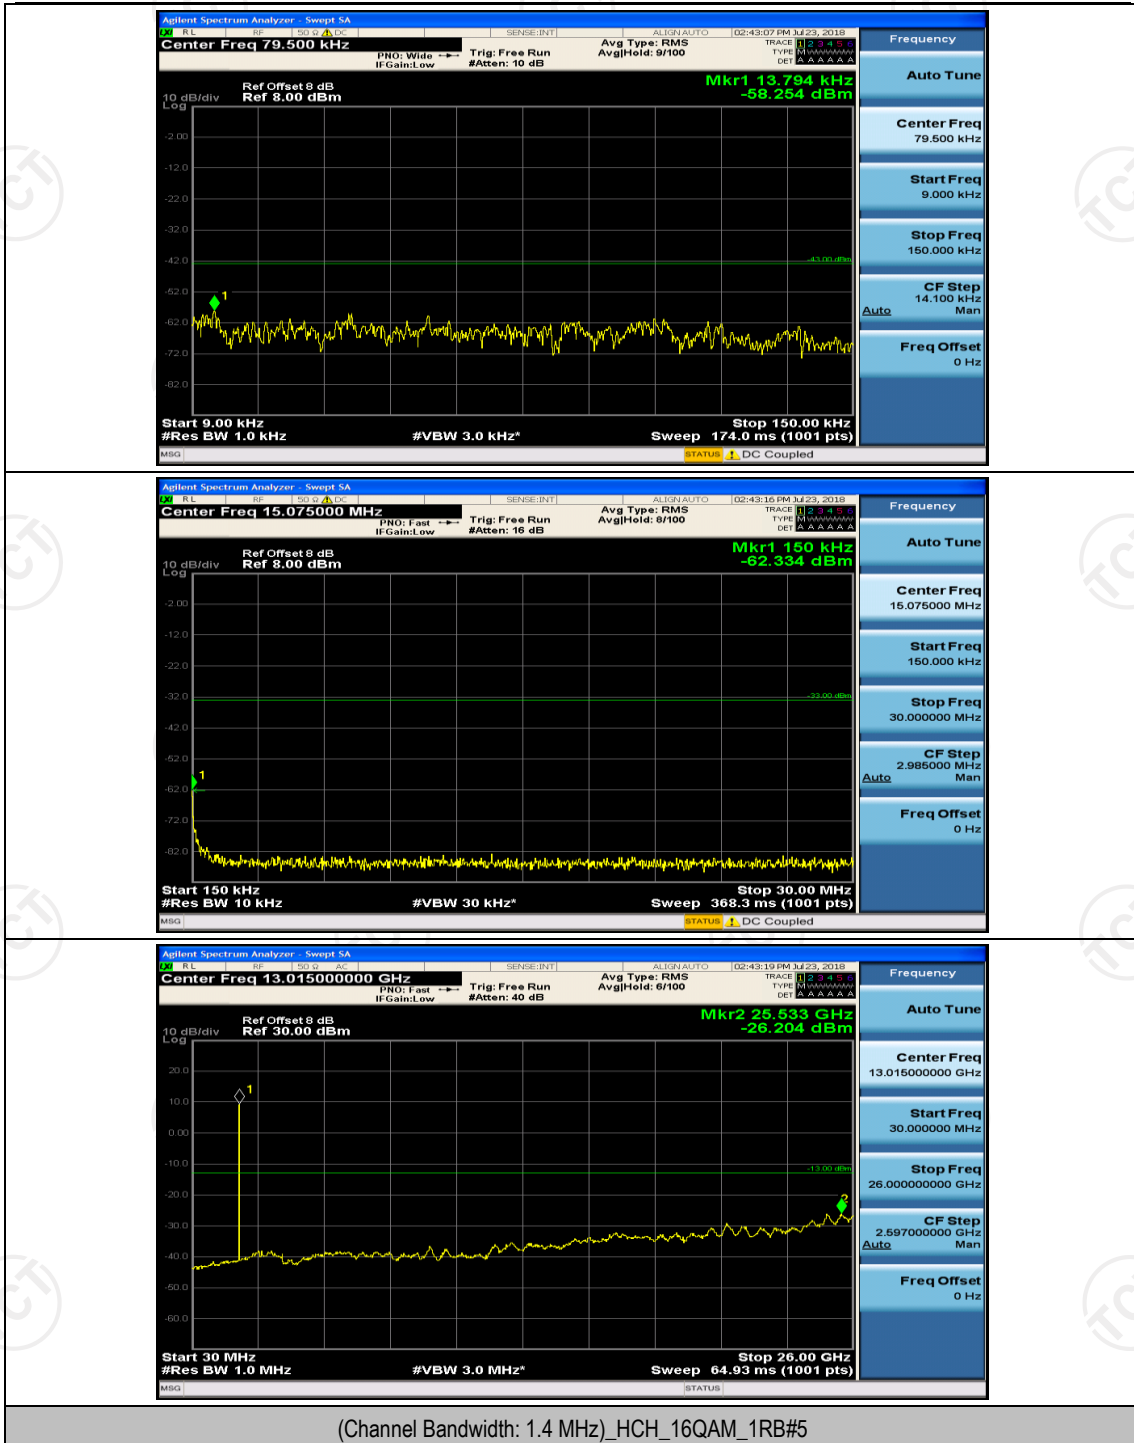

(Channel Bandwidth: 1.4 MHz)_MCH_QPSK_1RB#0

(Channel Bandwidth: 1.4 MHz)_MCH_QPSK_1RB#3

(Channel Bandwidth: 1.4 MHz)_HCH_QPSK_1RB#0

(Channel Bandwidth: 1.4 MHz)_HCH_QPSK_1RB#3

(Channel Bandwidth: 1.4 MHz)_LCH_16QAM_1RB#0

(Channel Bandwidth: 1.4 MHz)_MCH_16QAM_1RB#0

(Channel Bandwidth: 1.4 MHz)_MCH_16QAM_1RB#3

(Channel Bandwidth: 1.4 MHz)_HCH_16QAM_1RB#0

(Channel Bandwidth: 1.4 MHz)_HCH_16QAM_1RB#3

Channel Bandwidth: 3 MHz

(Channel Bandwidth: 3 MHz)_HCH_QPSK_1RB#0

(Channel Bandwidth: 3 MHz)_HCH_QPSK_1RB#7

Channel Bandwidth: 5 MHz