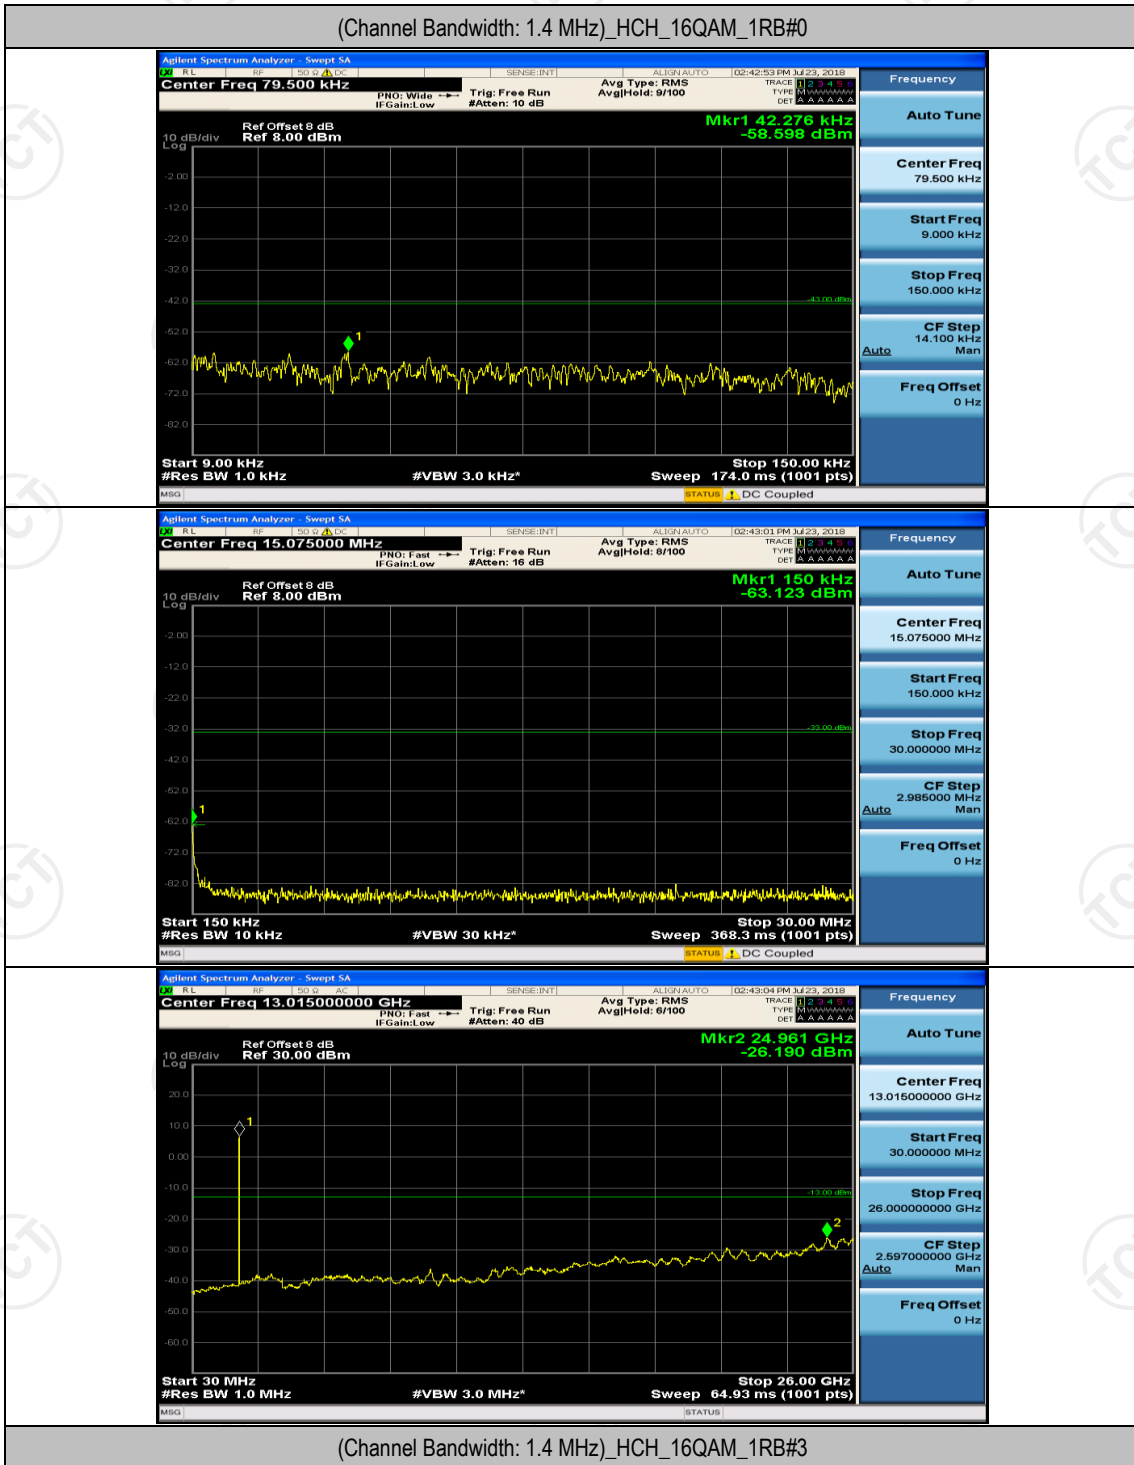

(Channel Bandwidth: 1.4 MHz)_MCH_QPSK_1RB#0

(Channel Bandwidth: 1.4 MHz)_MCH_QPSK_1RB#3

(Channel Bandwidth: 1.4 MHz)_HCH_QPSK_1RB#0

(Channel Bandwidth: 1.4 MHz)_HCH_QPSK_1RB#3

(Channel Bandwidth: 1.4 MHz)_LCH_16QAM_1RB#0

(Channel Bandwidth: 1.4 MHz)_MCH_16QAM_1RB#0

(Channel Bandwidth: 1.4 MHz)_MCH_16QAM_1RB#3

(Channel Bandwidth: 1.4 MHz)_HCH_16QAM_1RB#0

(Channel Bandwidth: 1.4 MHz)_HCH_16QAM_1RB#3

Channel Bandwidth: 3 MHz

(Channel Bandwidth: 3 MHz)_HCH_QPSK_1RB#0

(Channel Bandwidth: 3 MHz)_HCH_QPSK_1RB#7

Channel Bandwidth: 5 MHz