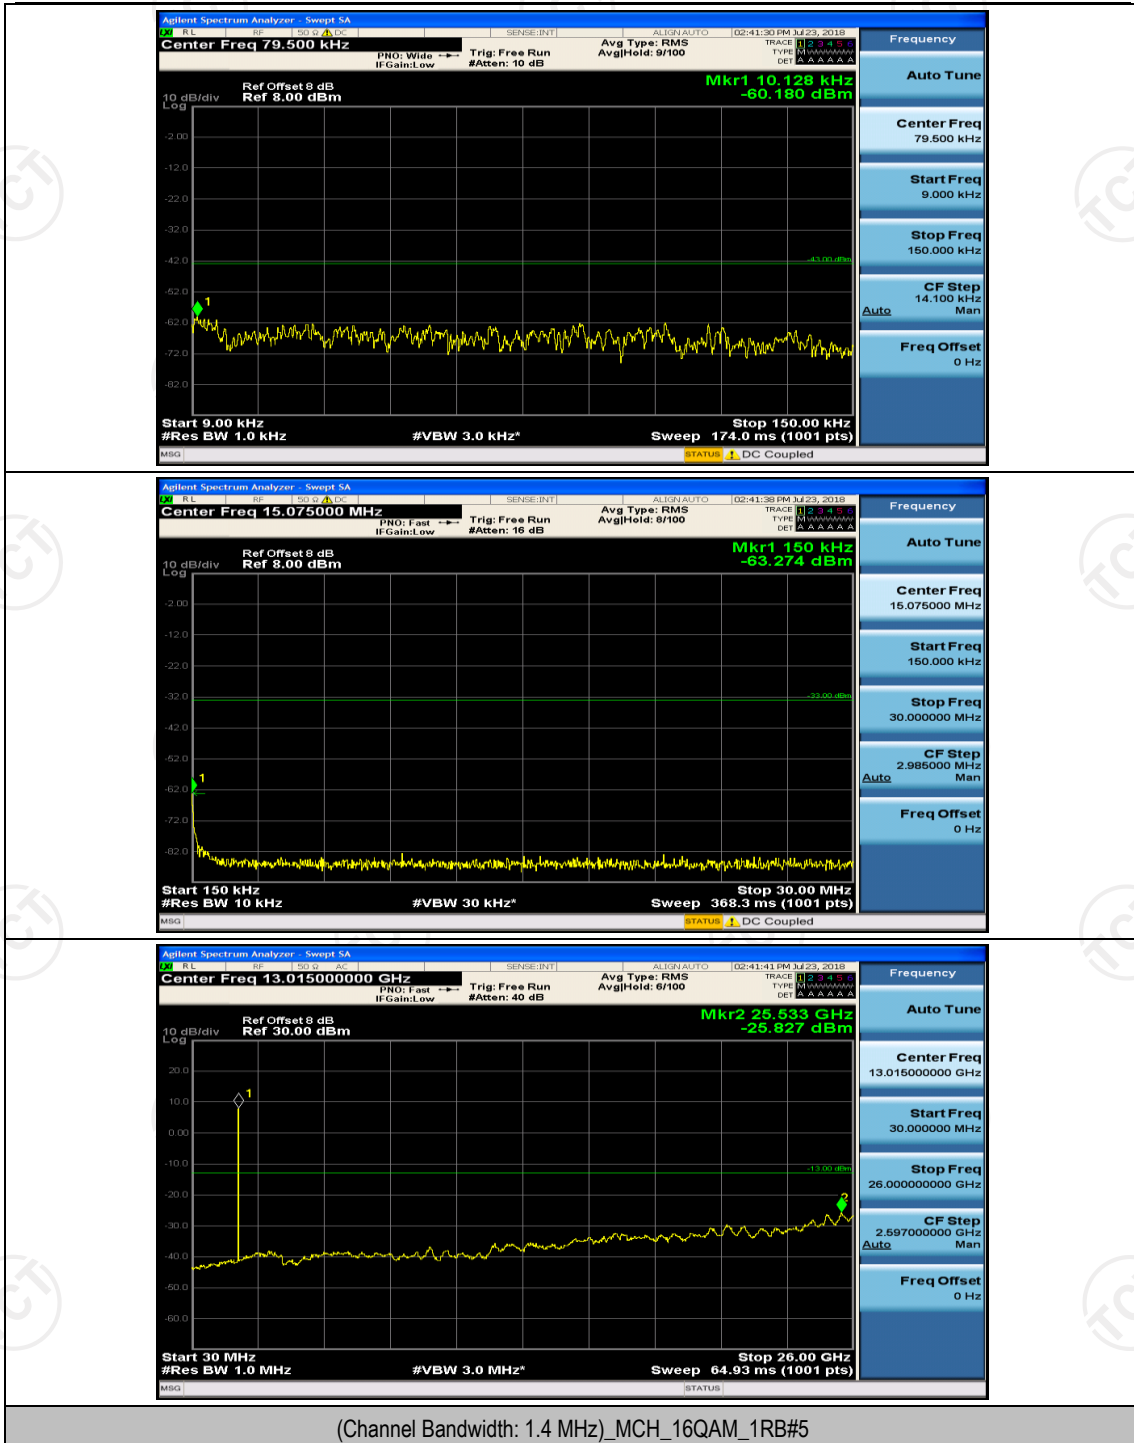

(Channel Bandwidth: 1.4 MHz)_MCH_QPSK_1RB#0

(Channel Bandwidth: 1.4 MHz)_MCH_QPSK_1RB#3

(Channel Bandwidth: 1.4 MHz)_HCH_QPSK_1RB#0

(Channel Bandwidth: 1.4 MHz)_HCH_QPSK_1RB#3

(Channel Bandwidth: 1.4 MHz)_LCH_16QAM_1RB#0

(Channel Bandwidth: 1.4 MHz)_MCH_16QAM_1RB#0

(Channel Bandwidth: 1.4 MHz)_MCH_16QAM_1RB#3

(Channel Bandwidth: 1.4 MHz)_HCH_16QAM_1RB#0

(Channel Bandwidth: 1.4 MHz)_HCH_16QAM_1RB#3

Channel Bandwidth: 3 MHz