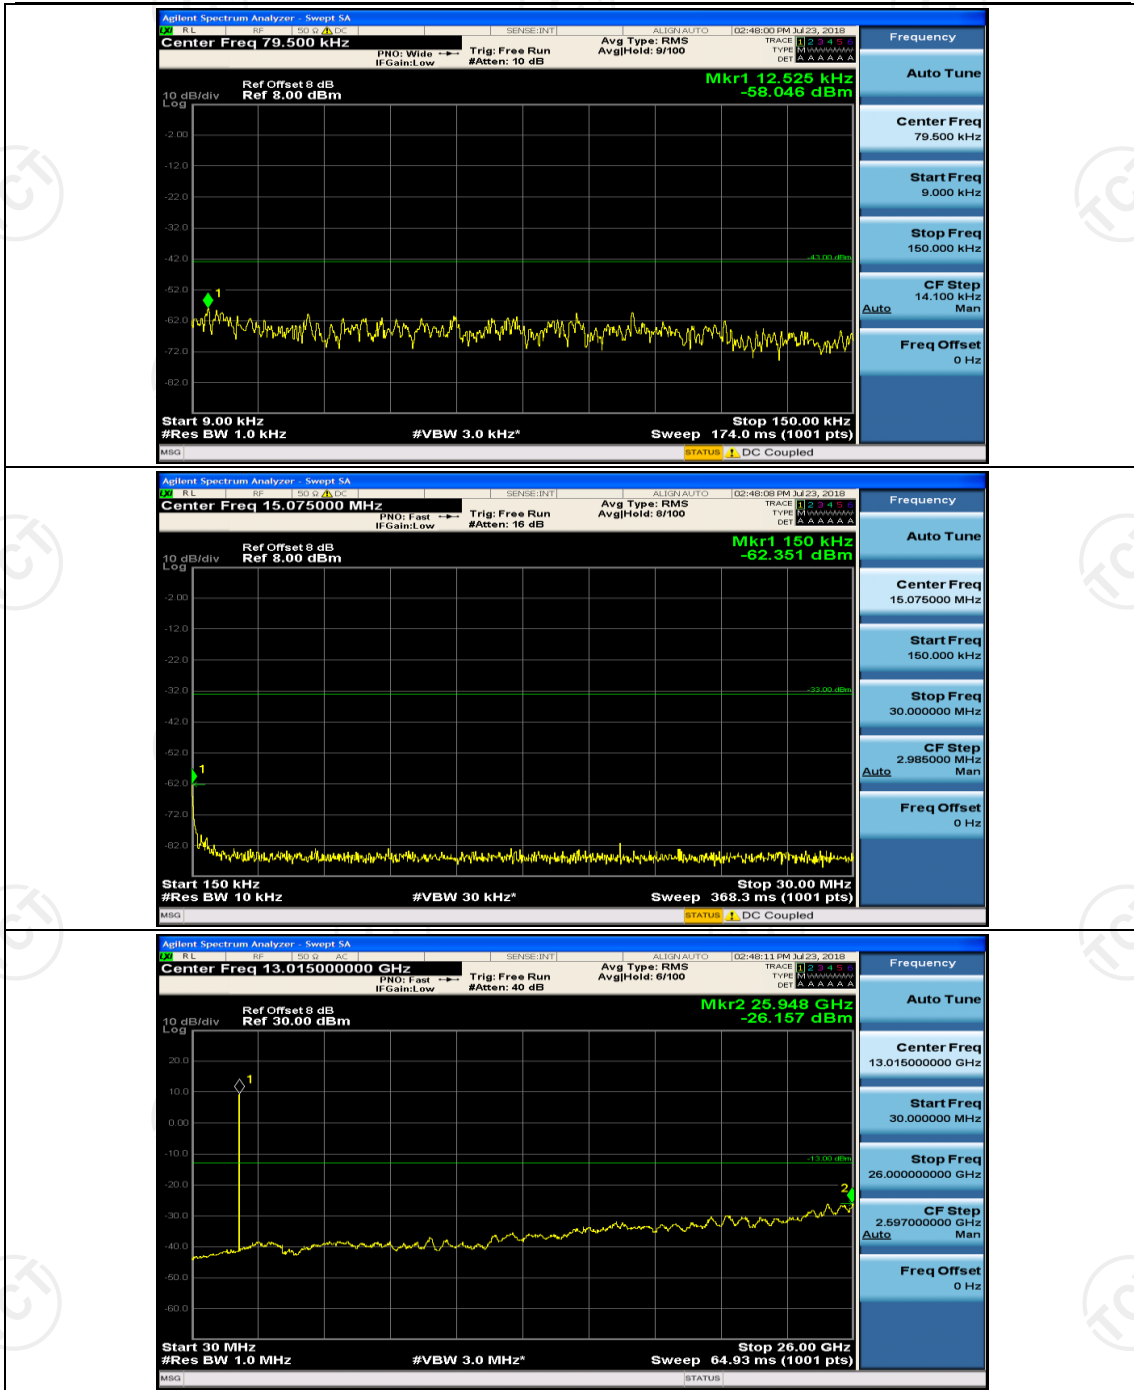

(Channel Bandwidth: 1.4 MHz)_MCH_QPSK_1RB#0

(Channel Bandwidth: 1.4 MHz)_MCH_QPSK_1RB#3

(Channel Bandwidth: 1.4 MHz)_HCH_QPSK_1RB#0

(Channel Bandwidth: 1.4 MHz)_HCH_QPSK_1RB#3

(Channel Bandwidth: 1.4 MHz)_LCH_16QAM_1RB#0

(Channel Bandwidth: 1.4 MHz)_MCH_16QAM_1RB#0

(Channel Bandwidth: 1.4 MHz)_MCH_16QAM_1RB#3

(Channel Bandwidth: 1.4 MHz)_HCH_16QAM_1RB#0

(Channel Bandwidth: 1.4 MHz)_HCH_16QAM_1RB#3

Channel Bandwidth: 3 MHz

(Channel Bandwidth: 3 MHz)_HCH_QPSK_1RB#0

(Channel Bandwidth: 3 MHz)_HCH_QPSK_1RB#7

Channel Bandwidth: 5 MHz