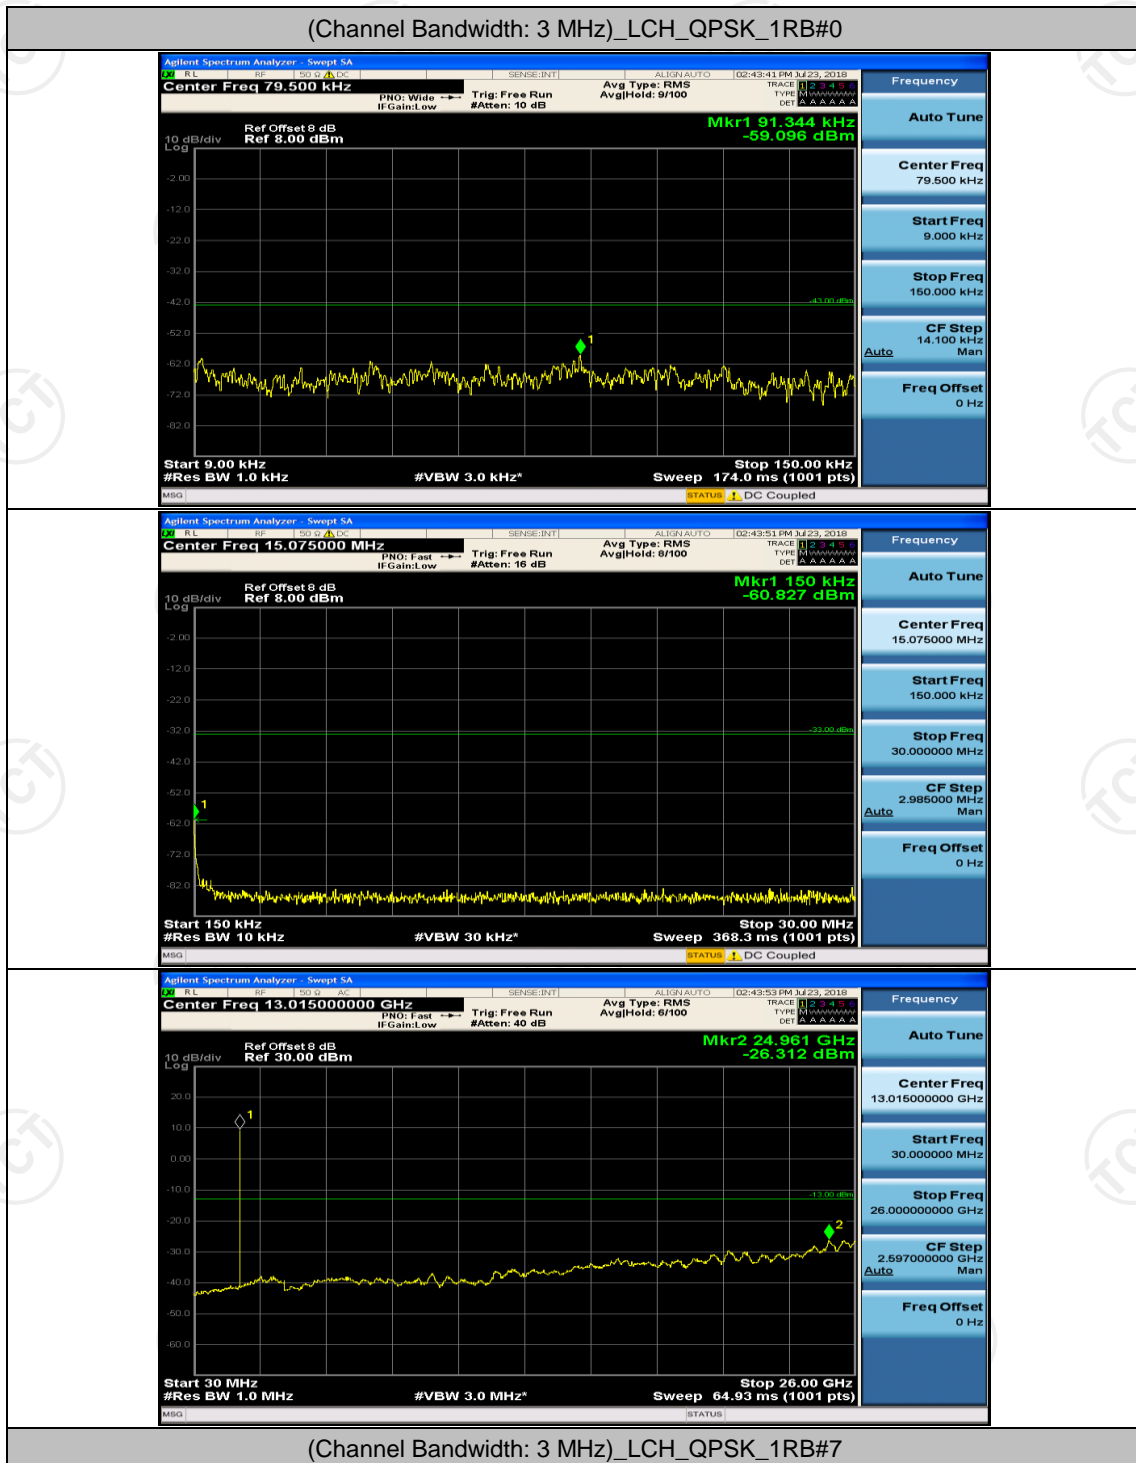

(Channel Bandwidth: 1.4 MHz)_MCH_QPSK_1RB#0

(Channel Bandwidth: 1.4 MHz)_MCH_QPSK_1RB#3

(Channel Bandwidth: 1.4 MHz)_HCH_QPSK_1RB#0

(Channel Bandwidth: 1.4 MHz)_HCH_QPSK_1RB#3

(Channel Bandwidth: 1.4 MHz)_LCH_16QAM_1RB#0

(Channel Bandwidth: 1.4 MHz)_MCH_16QAM_1RB#0

(Channel Bandwidth: 1.4 MHz)_MCH_16QAM_1RB#3

(Channel Bandwidth: 1.4 MHz)_HCH_16QAM_1RB#0

(Channel Bandwidth: 1.4 MHz)_HCH_16QAM_1RB#3

Channel Bandwidth: 3 MHz

(Channel Bandwidth: 3 MHz)_HCH_QPSK_1RB#0

(Channel Bandwidth: 3 MHz)_HCH_QPSK_1RB#7

Channel Bandwidth: 5 MHz