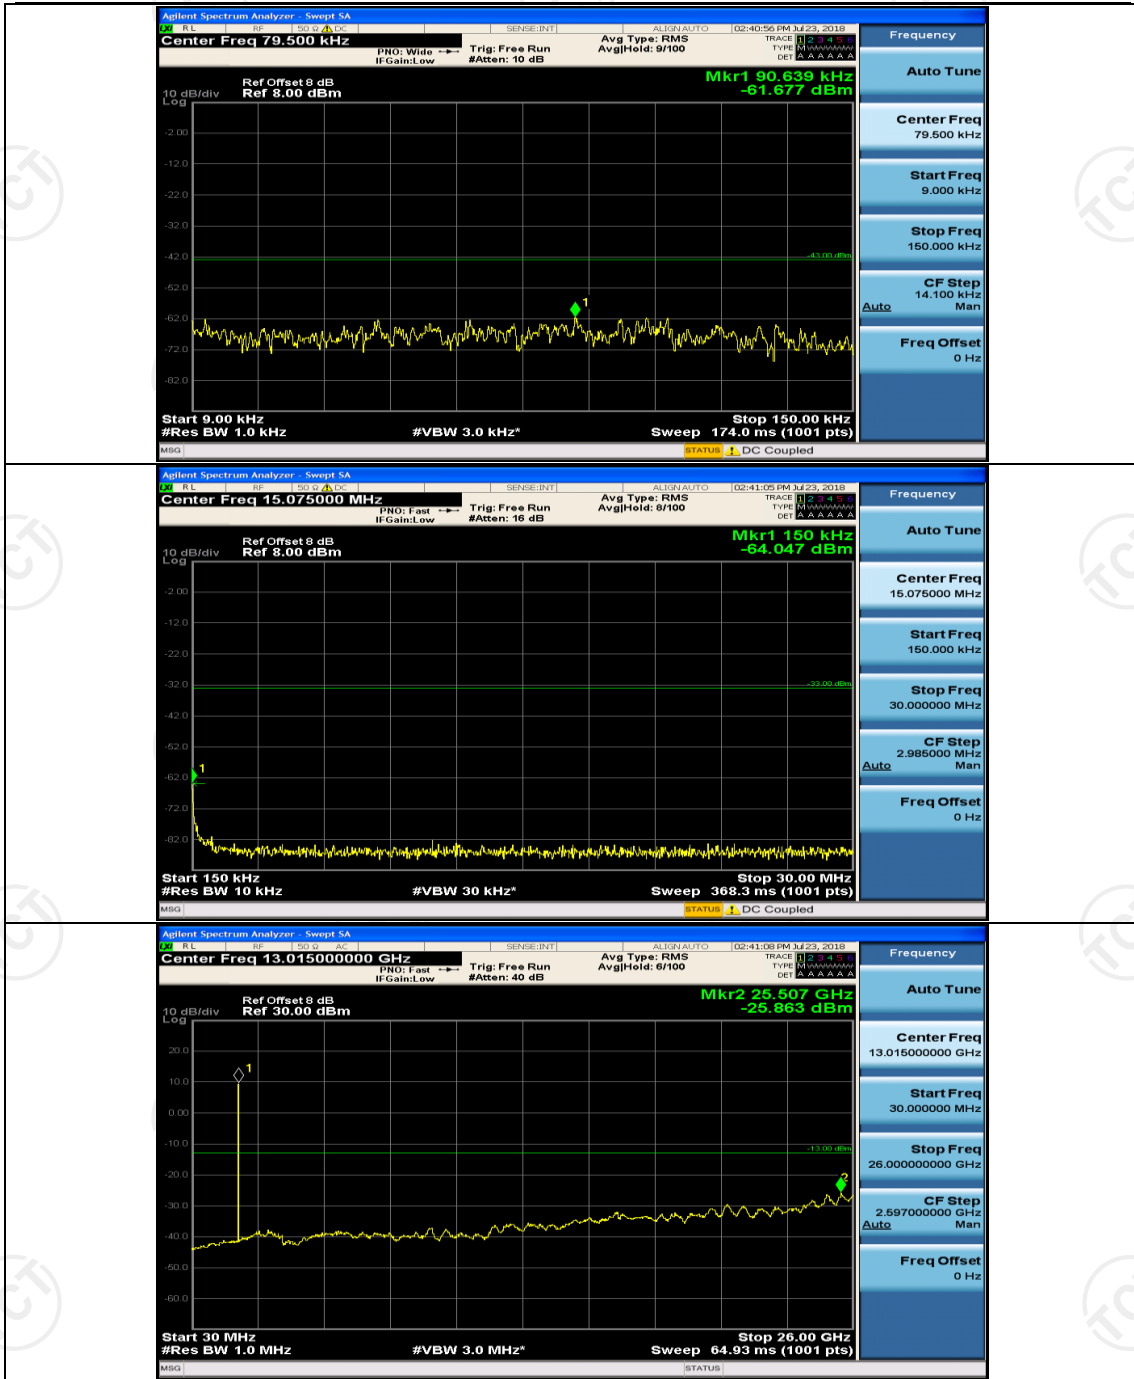

(Channel Bandwidth: 1.4 MHz)_MCH_QPSK_1RB#0

(Channel Bandwidth: 1.4 MHz)_MCH_QPSK_1RB#3

(Channel Bandwidth: 1.4 MHz)_HCH_QPSK_1RB#0

(Channel Bandwidth: 1.4 MHz)_HCH_QPSK_1RB#3

(Channel Bandwidth: 1.4 MHz)_LCH_16QAM_1RB#0

(Channel Bandwidth: 1.4 MHz)_MCH_16QAM_1RB#0

(Channel Bandwidth: 1.4 MHz)_MCH_16QAM_1RB#3

(Channel Bandwidth: 1.4 MHz)_HCH_16QAM_1RB#0

(Channel Bandwidth: 1.4 MHz)_HCH_16QAM_1RB#3

Channel Bandwidth: 3 MHz

(Channel Bandwidth: 3 MHz)_HCH_QPSK_1RB#0

(Channel Bandwidth: 3 MHz)_HCH_QPSK_1RB#7

Channel Bandwidth: 5 MHz