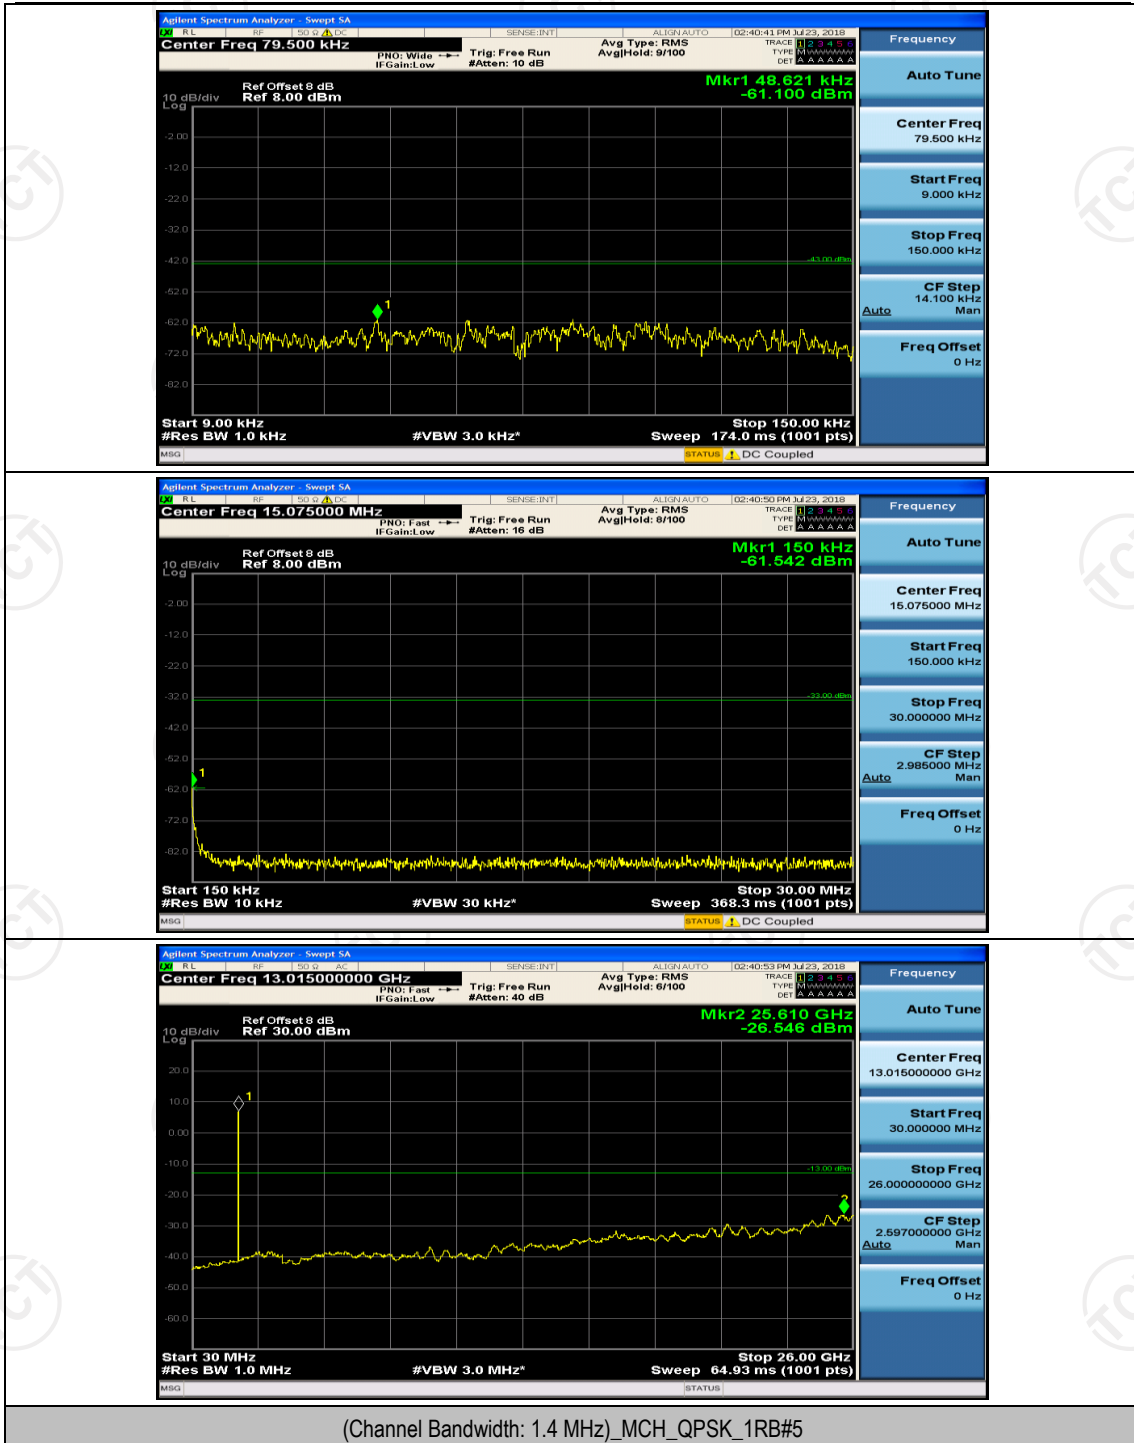

(Channel Bandwidth: 1.4 MHz)_MCH_QPSK_1RB#0

(Channel Bandwidth: 1.4 MHz)_MCH_QPSK_1RB#3

(Channel Bandwidth: 1.4 MHz)_HCH_QPSK_1RB#0

(Channel Bandwidth: 1.4 MHz)_HCH_QPSK_1RB#3

(Channel Bandwidth: 1.4 MHz)_LCH_16QAM_1RB#0

(Channel Bandwidth: 1.4 MHz)_MCH_16QAM_1RB#0

(Channel Bandwidth: 1.4 MHz)_MCH_16QAM_1RB#3

(Channel Bandwidth: 1.4 MHz)_HCH_16QAM_1RB#0

(Channel Bandwidth: 1.4 MHz)_HCH_16QAM_1RB#3

Channel Bandwidth: 3 MHz