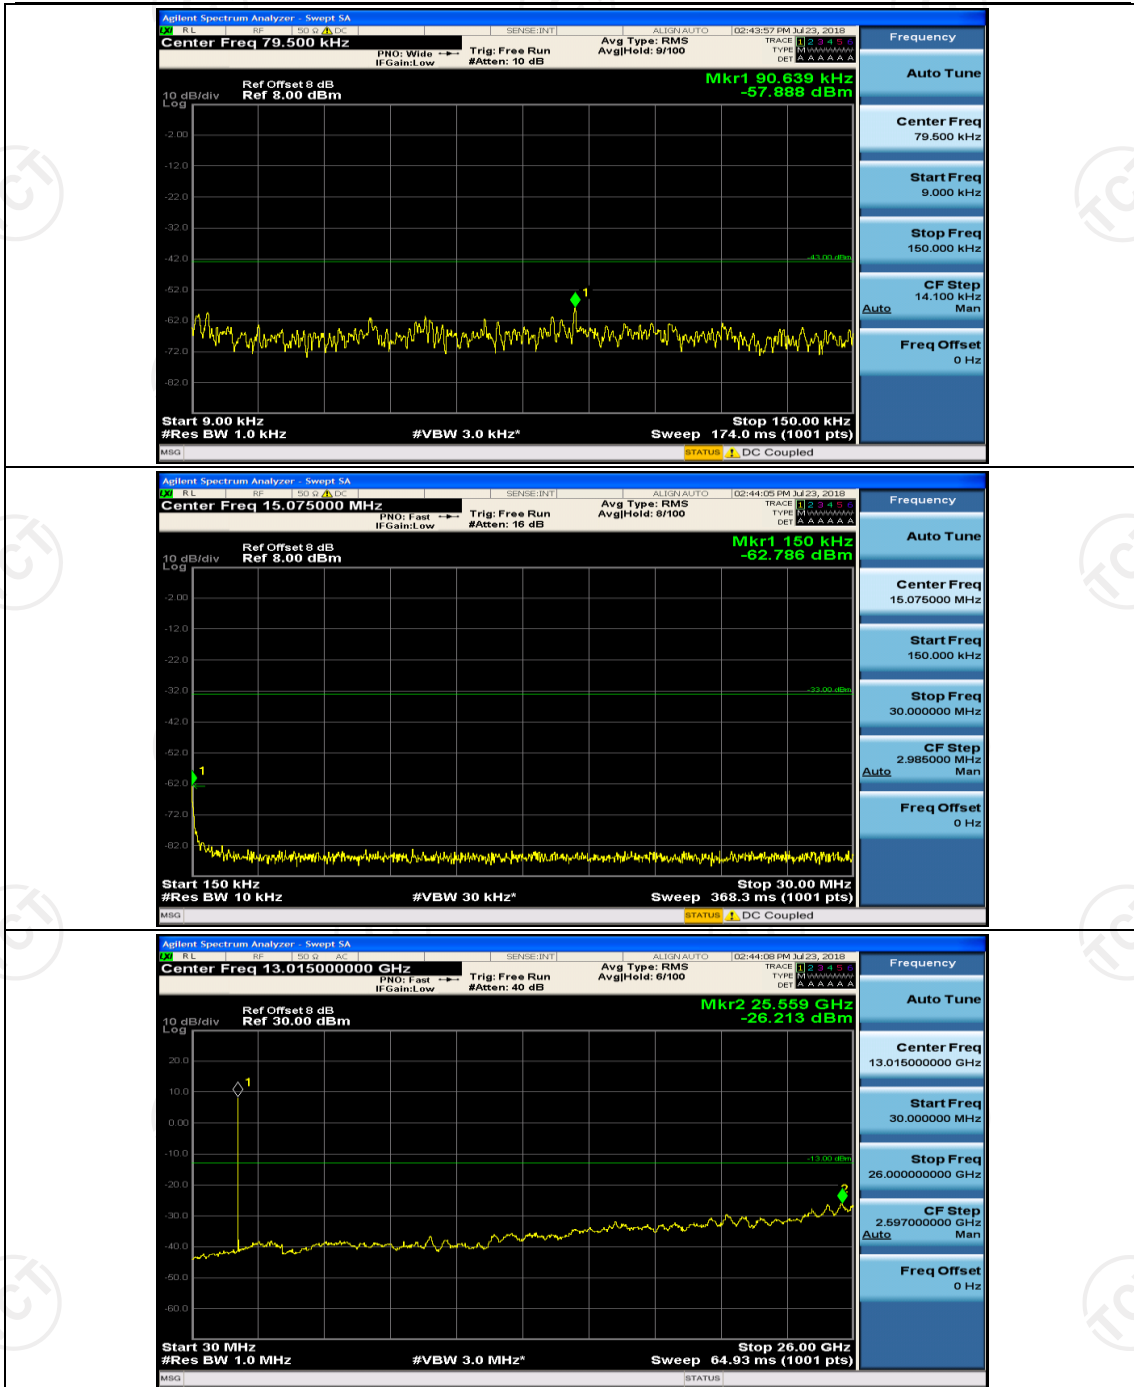

(Channel Bandwidth: 1.4 MHz)_MCH_QPSK_1RB#0

(Channel Bandwidth: 1.4 MHz)_MCH_QPSK_1RB#3

(Channel Bandwidth: 1.4 MHz)_HCH_QPSK_1RB#0

(Channel Bandwidth: 1.4 MHz)_HCH_QPSK_1RB#3

(Channel Bandwidth: 1.4 MHz)_LCH_16QAM_1RB#0

(Channel Bandwidth: 1.4 MHz)_MCH_16QAM_1RB#0

(Channel Bandwidth: 1.4 MHz)_MCH_16QAM_1RB#3

(Channel Bandwidth: 1.4 MHz)_HCH_16QAM_1RB#0

(Channel Bandwidth: 1.4 MHz)_HCH_16QAM_1RB#3

Channel Bandwidth: 3 MHz

(Channel Bandwidth: 3 MHz)_HCH_QPSK_1RB#0

(Channel Bandwidth: 3 MHz)_HCH_QPSK_1RB#7

Channel Bandwidth: 5 MHz