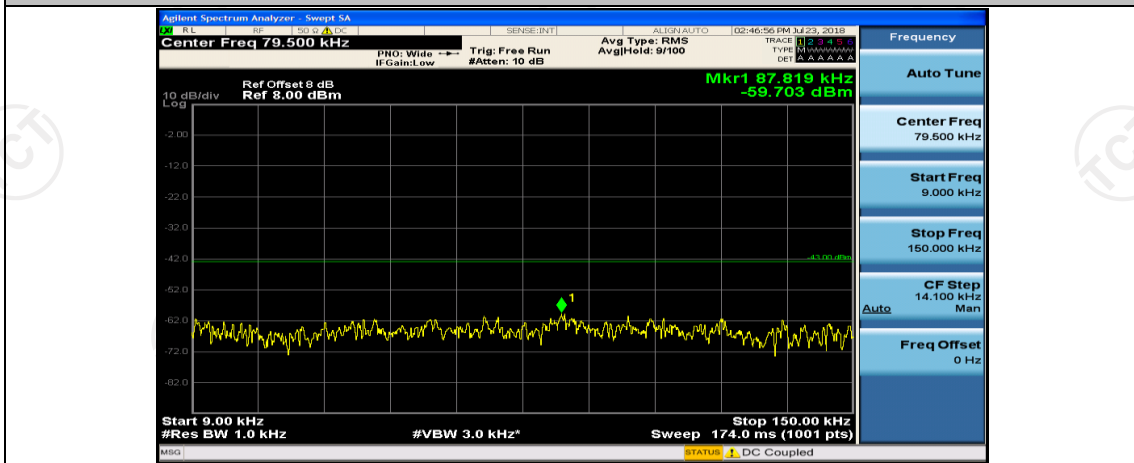

(Channel Bandwidth: 3 MHz)_HCH_QPSK_1RB#0

(Channel Bandwidth: 3 MHz)_HCH_QPSK_1RB#7