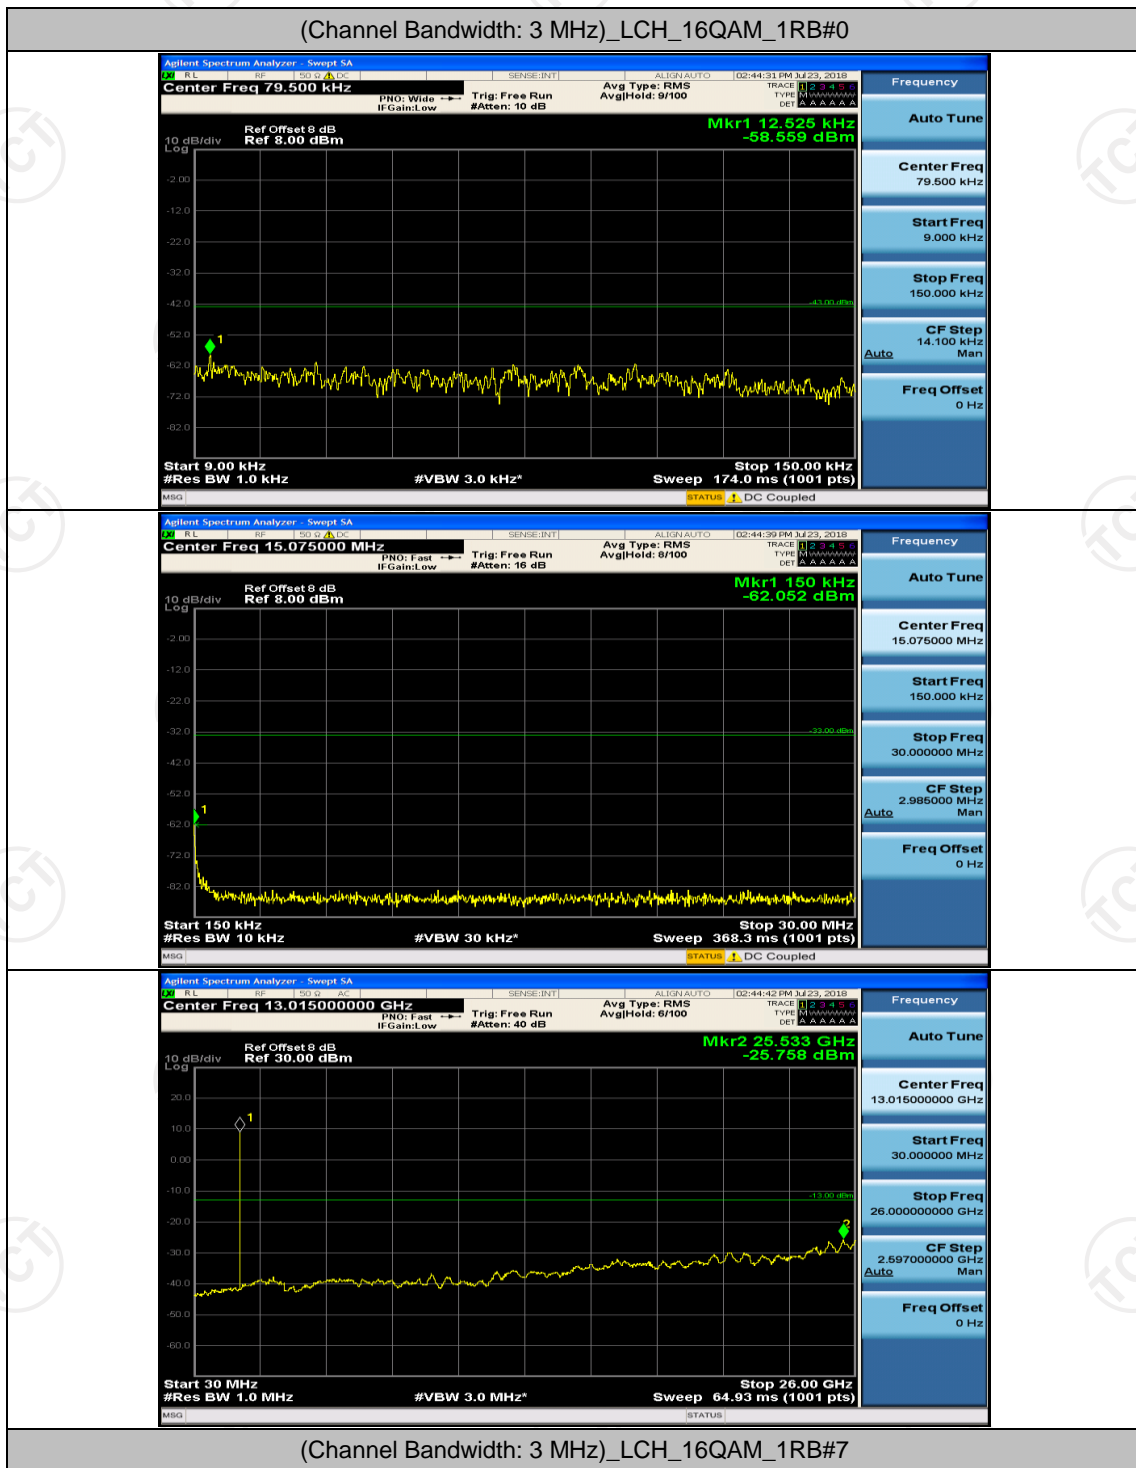

(Channel Bandwidth: 1.4 MHz)_MCH_QPSK_1RB#0

(Channel Bandwidth: 1.4 MHz)_MCH_QPSK_1RB#3

(Channel Bandwidth: 1.4 MHz)_HCH_QPSK_1RB#0

(Channel Bandwidth: 1.4 MHz)_HCH_QPSK_1RB#3

(Channel Bandwidth: 1.4 MHz)_LCH_16QAM_1RB#0

(Channel Bandwidth: 1.4 MHz)_MCH_16QAM_1RB#0

(Channel Bandwidth: 1.4 MHz)_MCH_16QAM_1RB#3

(Channel Bandwidth: 1.4 MHz)_HCH_16QAM_1RB#0

(Channel Bandwidth: 1.4 MHz)_HCH_16QAM_1RB#3

Channel Bandwidth: 3 MHz

(Channel Bandwidth: 3 MHz)_HCH_QPSK_1RB#0

(Channel Bandwidth: 3 MHz)_HCH_QPSK_1RB#7

Channel Bandwidth: 5 MHz