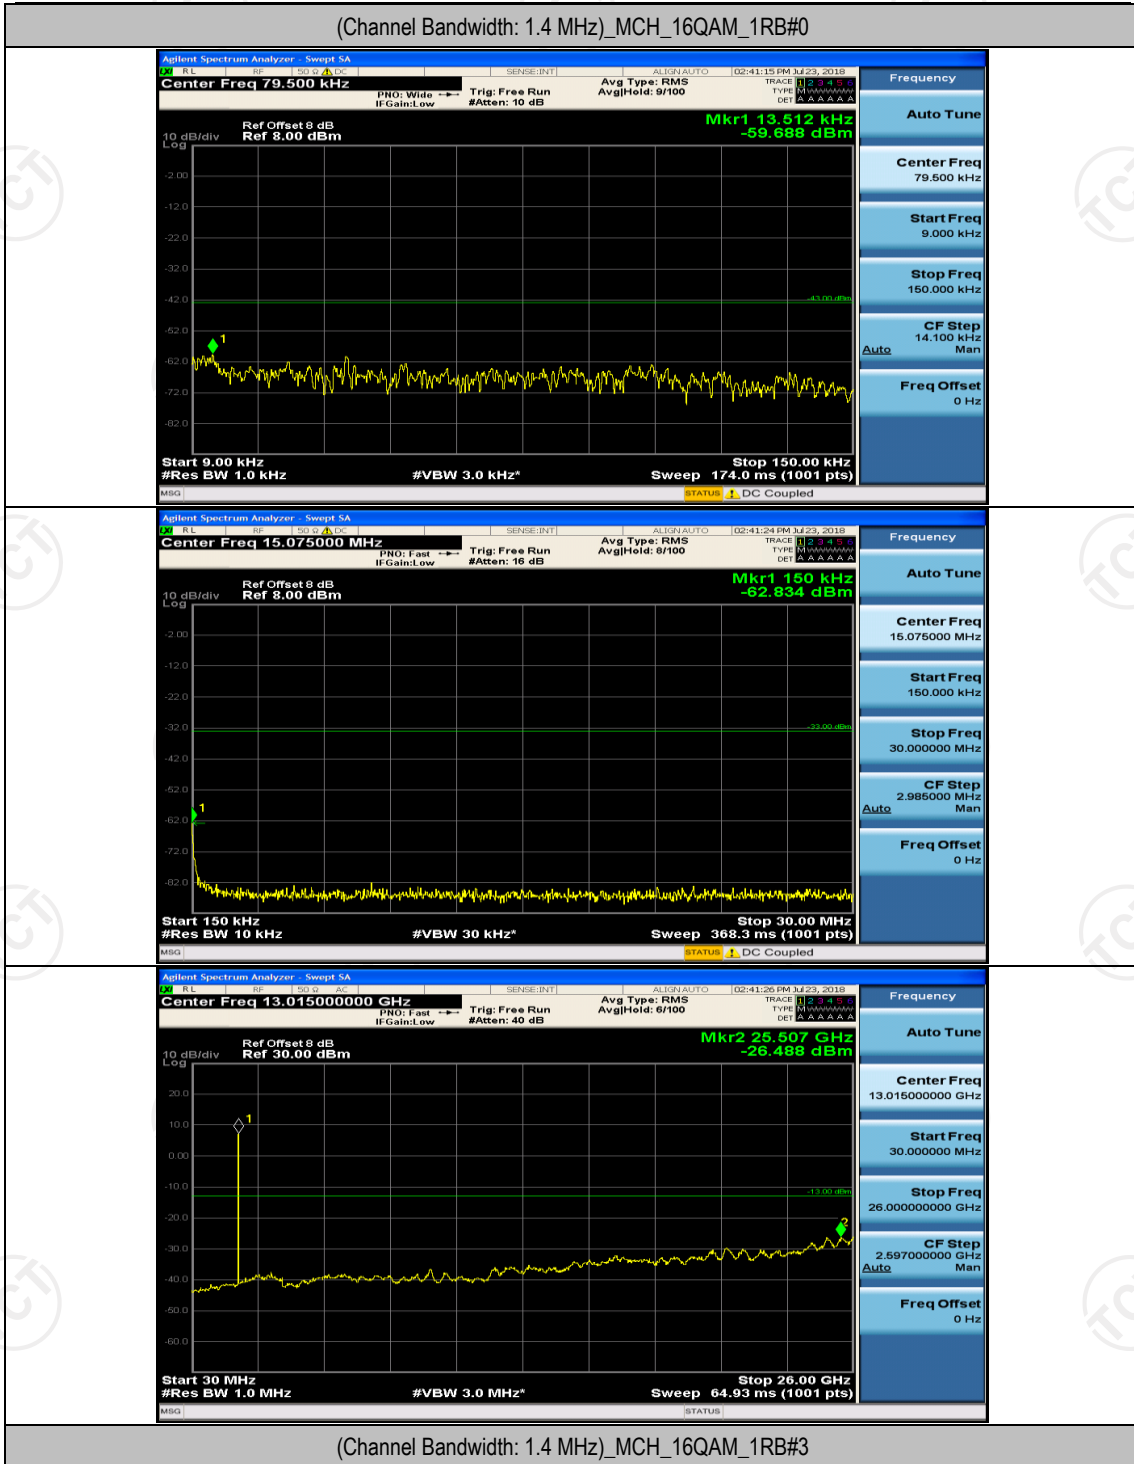

(Channel Bandwidth: 1.4 MHz)_MCH_QPSK_1RB#0

(Channel Bandwidth: 1.4 MHz)_MCH_QPSK_1RB#3

(Channel Bandwidth: 1.4 MHz)_HCH_QPSK_1RB#0

(Channel Bandwidth: 1.4 MHz)_HCH_QPSK_1RB#3

(Channel Bandwidth: 1.4 MHz)_LCH_16QAM_1RB#0

(Channel Bandwidth: 1.4 MHz)_MCH_16QAM_1RB#0

(Channel Bandwidth: 1.4 MHz)_MCH_16QAM_1RB#3

(Channel Bandwidth: 1.4 MHz)_HCH_16QAM_1RB#0

(Channel Bandwidth: 1.4 MHz)_HCH_16QAM_1RB#3

Channel Bandwidth: 3 MHz

(Channel Bandwidth: 3 MHz)_HCH_QPSK_1RB#0

(Channel Bandwidth: 3 MHz)_HCH_QPSK_1RB#7

Channel Bandwidth: 5 MHz