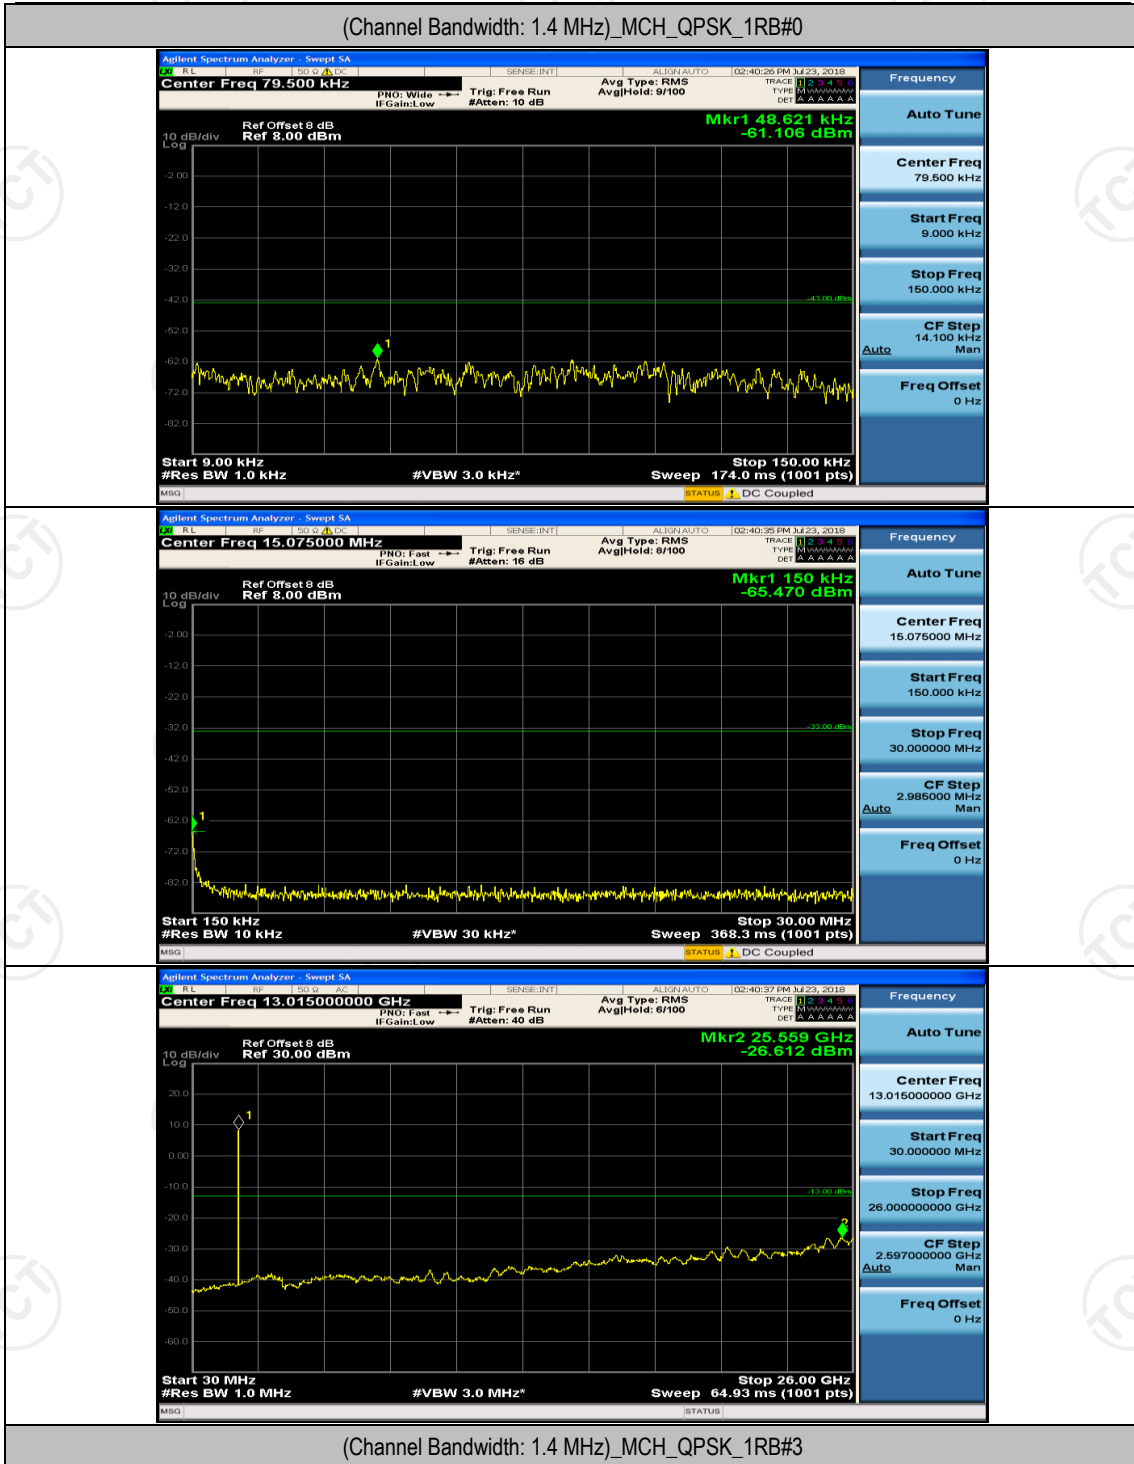

(Channel Bandwidth: 1.4 MHz)_MCH_QPSK_1RB#0

(Channel Bandwidth: 1.4 MHz)_MCH_QPSK_1RB#3

(Channel Bandwidth: 1.4 MHz)_HCH_QPSK_1RB#0

(Channel Bandwidth: 1.4 MHz)_HCH_QPSK_1RB#3

(Channel Bandwidth: 1.4 MHz)_LCH_16QAM_1RB#0

(Channel Bandwidth: 1.4 MHz)_MCH_16QAM_1RB#0

(Channel Bandwidth: 1.4 MHz)_MCH_16QAM_1RB#3

(Channel Bandwidth: 1.4 MHz)_HCH_16QAM_1RB#0

(Channel Bandwidth: 1.4 MHz)_HCH_16QAM_1RB#3

Channel Bandwidth: 3 MHz