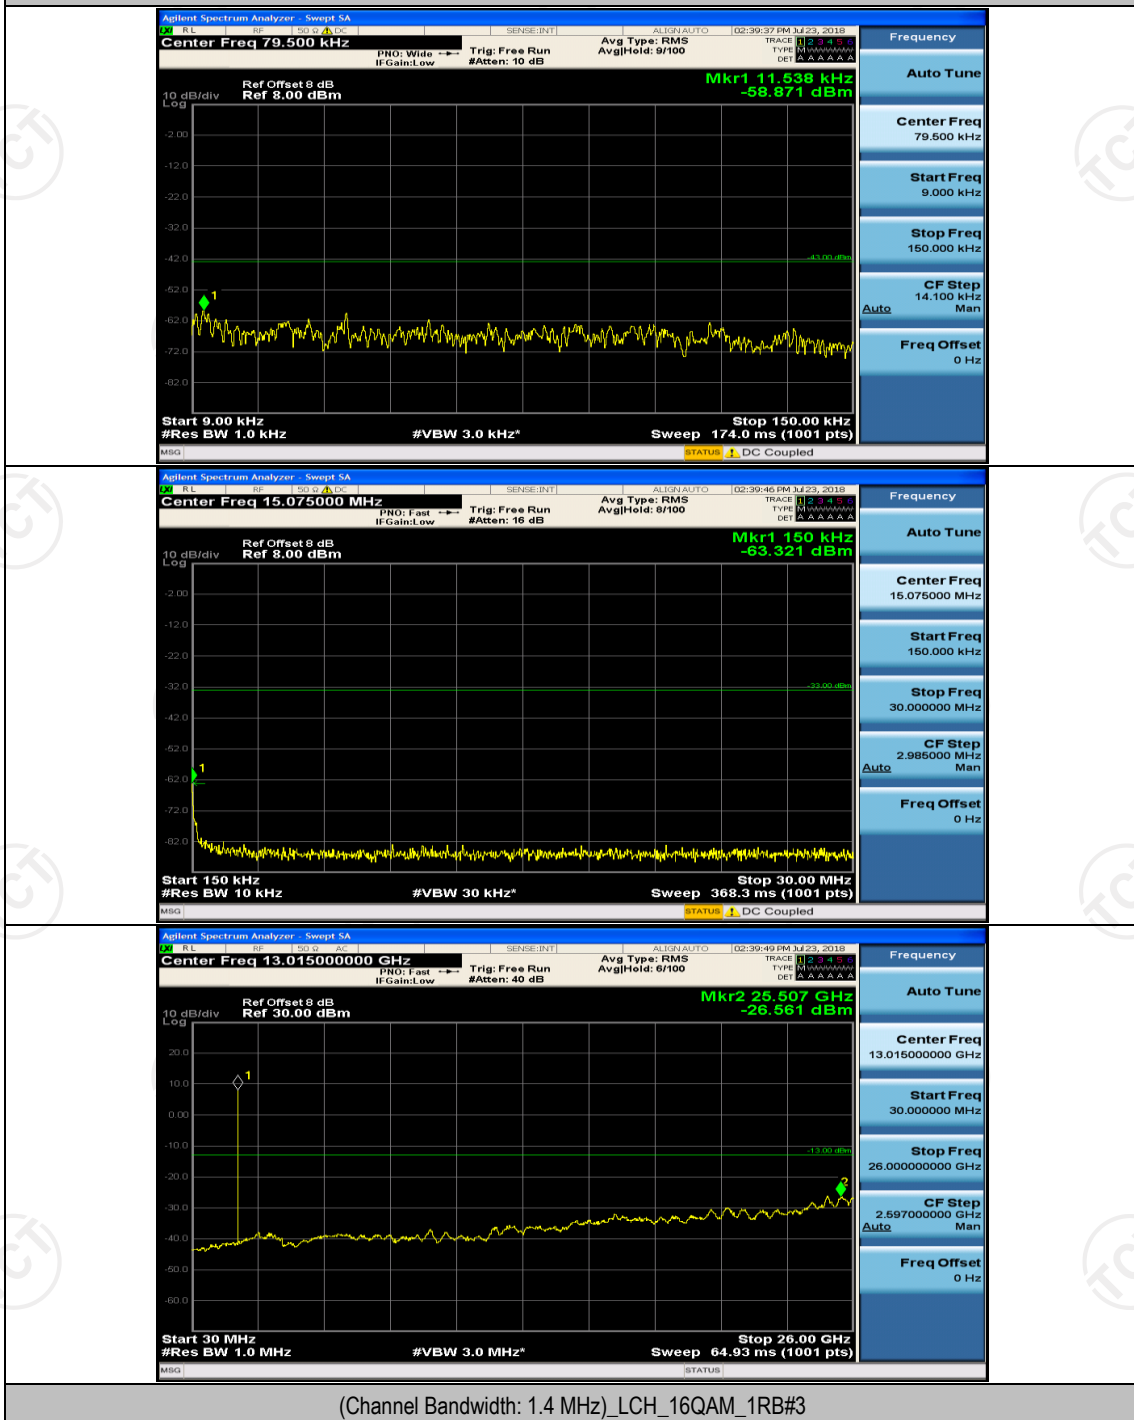

(Channel Bandwidth: 1.4 MHz)_MCH_QPSK_1RB#0

(Channel Bandwidth: 1.4 MHz)_MCH_QPSK_1RB#3

(Channel Bandwidth: 1.4 MHz)_HCH_QPSK_1RB#0

(Channel Bandwidth: 1.4 MHz)_HCH_QPSK_1RB#3

(Channel Bandwidth: 1.4 MHz)_LCH_16QAM_1RB#0

(Channel Bandwidth: 1.4 MHz)_MCH_16QAM_1RB#0

(Channel Bandwidth: 1.4 MHz)_MCH_16QAM_1RB#3

(Channel Bandwidth: 1.4 MHz)_HCH_16QAM_1RB#0

(Channel Bandwidth: 1.4 MHz)_HCH_16QAM_1RB#3

Channel Bandwidth: 3 MHz

(Channel Bandwidth: 3 MHz)_HCH_QPSK_1RB#0

(Channel Bandwidth: 3 MHz)_HCH_QPSK_1RB#7

Channel Bandwidth: 5 MHz