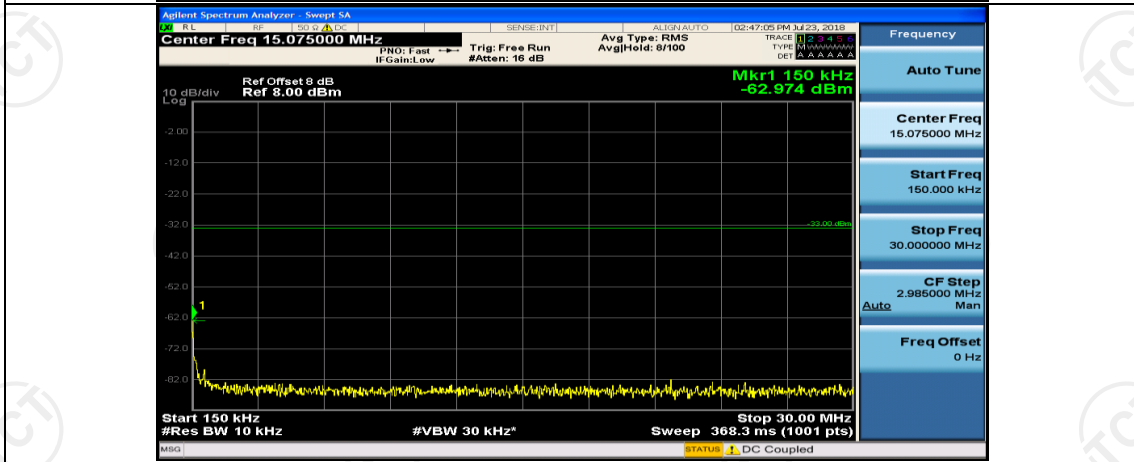

(Channel Bandwidth: 3 MHz)_HCH_QPSK_1RB#0

(Channel Bandwidth: 3 MHz)_HCH_QPSK_1RB#7