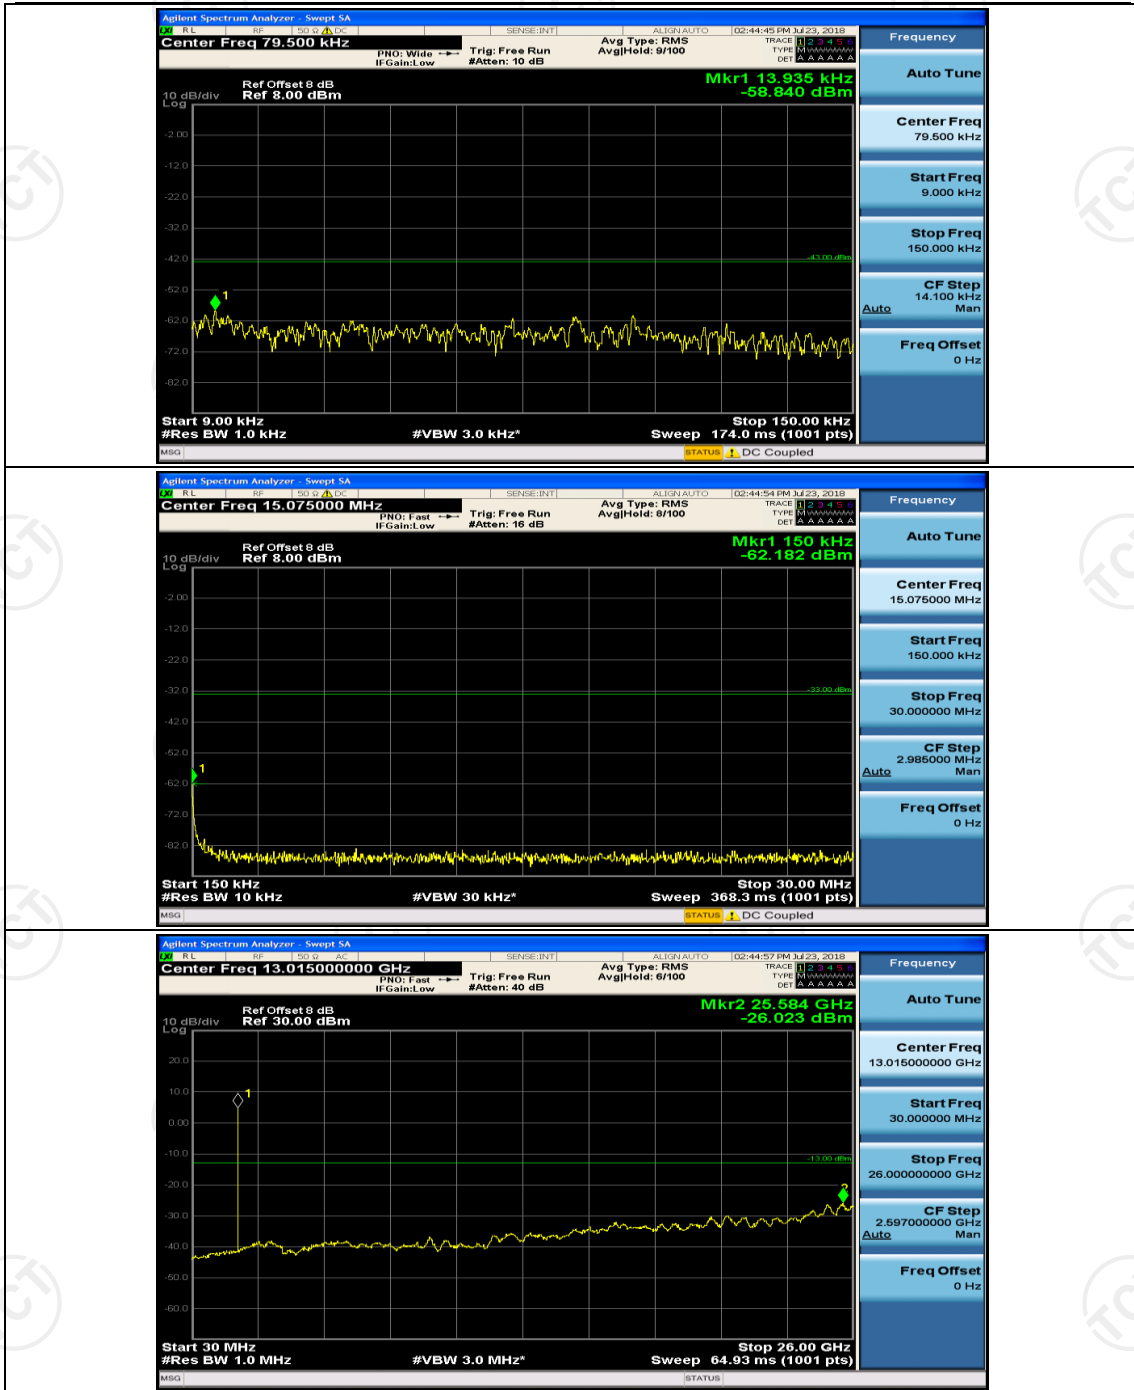

(Channel Bandwidth: 1.4 MHz)_MCH_QPSK_1RB#0

(Channel Bandwidth: 1.4 MHz)_MCH_QPSK_1RB#3

(Channel Bandwidth: 1.4 MHz)_HCH_QPSK_1RB#0

(Channel Bandwidth: 1.4 MHz)_HCH_QPSK_1RB#3

(Channel Bandwidth: 1.4 MHz)_LCH_16QAM_1RB#0

(Channel Bandwidth: 1.4 MHz)_MCH_16QAM_1RB#0

(Channel Bandwidth: 1.4 MHz)_MCH_16QAM_1RB#3

(Channel Bandwidth: 1.4 MHz)_HCH_16QAM_1RB#0

(Channel Bandwidth: 1.4 MHz)_HCH_16QAM_1RB#3

Channel Bandwidth: 3 MHz

(Channel Bandwidth: 3 MHz)_HCH_QPSK_1RB#0

(Channel Bandwidth: 3 MHz)_HCH_QPSK_1RB#7

Channel Bandwidth: 5 MHz