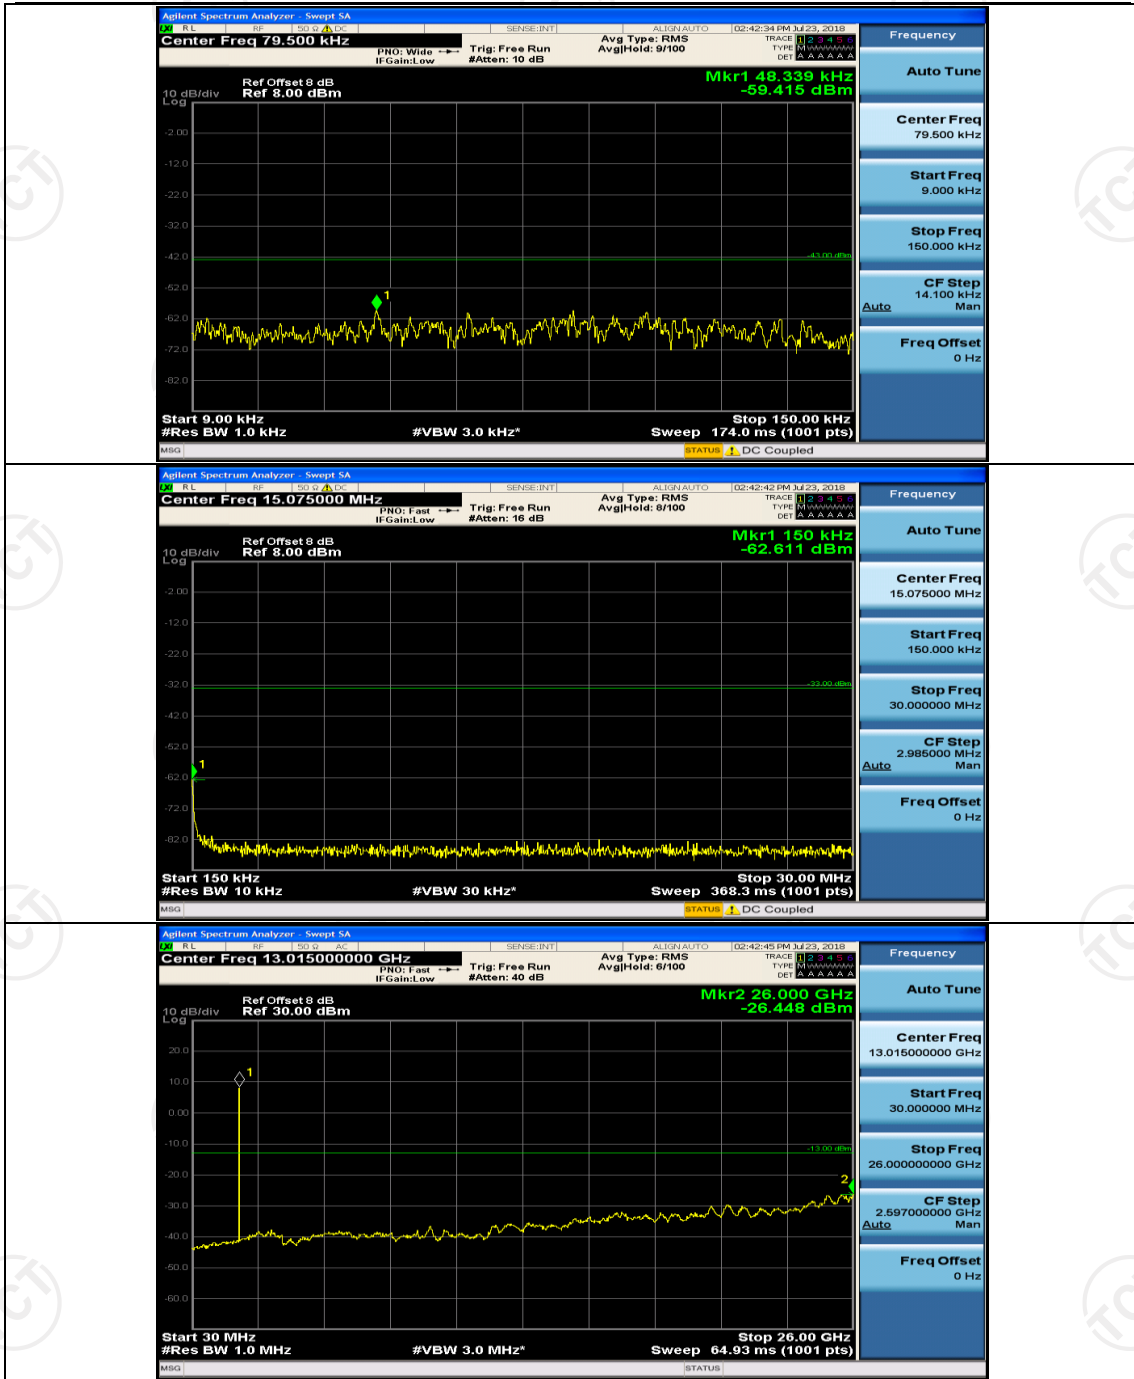

(Channel Bandwidth: 1.4 MHz)_MCH_QPSK_1RB#0

(Channel Bandwidth: 1.4 MHz)_MCH_QPSK_1RB#3

(Channel Bandwidth: 1.4 MHz)_HCH_QPSK_1RB#0

(Channel Bandwidth: 1.4 MHz)_HCH_QPSK_1RB#3

(Channel Bandwidth: 1.4 MHz)_LCH_16QAM_1RB#0

(Channel Bandwidth: 1.4 MHz)_MCH_16QAM_1RB#0

(Channel Bandwidth: 1.4 MHz)_MCH_16QAM_1RB#3

(Channel Bandwidth: 1.4 MHz)_HCH_16QAM_1RB#0

(Channel Bandwidth: 1.4 MHz)_HCH_16QAM_1RB#3

Channel Bandwidth: 3 MHz

(Channel Bandwidth: 3 MHz)_HCH_QPSK_1RB#0

(Channel Bandwidth: 3 MHz)_HCH_QPSK_1RB#7

Channel Bandwidth: 5 MHz