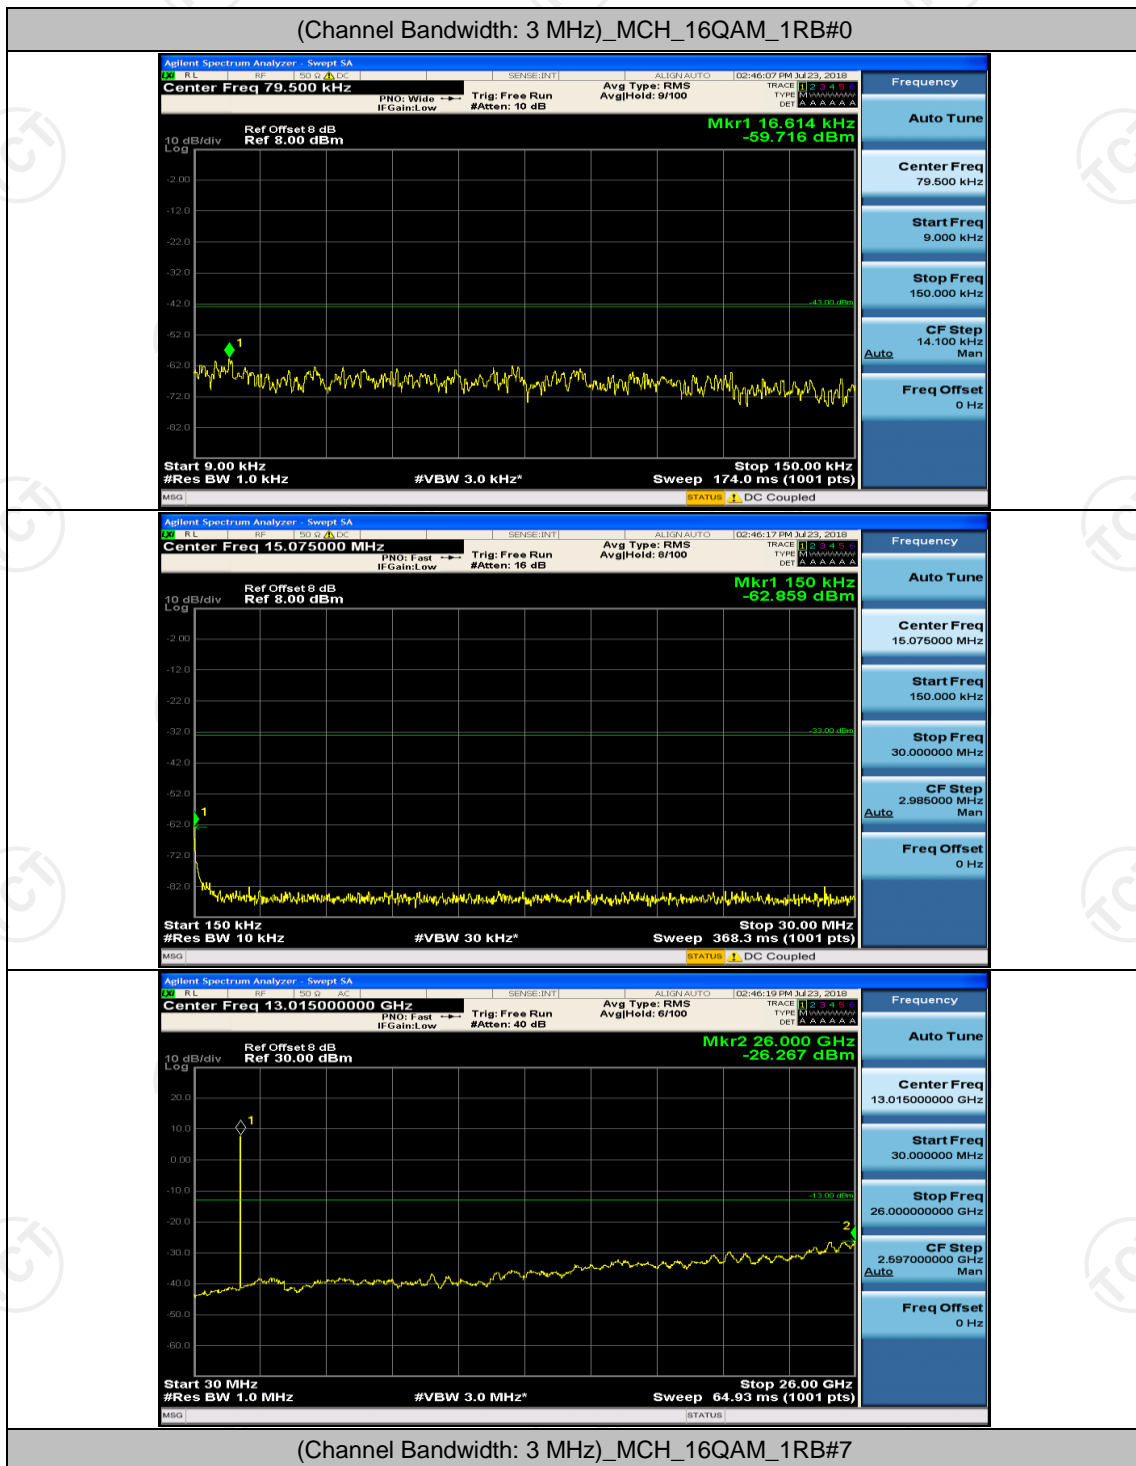

(Channel Bandwidth: 1.4 MHz)_MCH_QPSK_1RB#0

(Channel Bandwidth: 1.4 MHz)_MCH_QPSK_1RB#3

(Channel Bandwidth: 1.4 MHz)_HCH_QPSK_1RB#0

(Channel Bandwidth: 1.4 MHz)_HCH_QPSK_1RB#3

(Channel Bandwidth: 1.4 MHz)_LCH_16QAM_1RB#0

(Channel Bandwidth: 1.4 MHz)_MCH_16QAM_1RB#0

(Channel Bandwidth: 1.4 MHz)_MCH_16QAM_1RB#3

(Channel Bandwidth: 1.4 MHz)_HCH_16QAM_1RB#0

(Channel Bandwidth: 1.4 MHz)_HCH_16QAM_1RB#3

Channel Bandwidth: 3 MHz

(Channel Bandwidth: 3 MHz)_HCH_QPSK_1RB#0

(Channel Bandwidth: 3 MHz)_HCH_QPSK_1RB#7

Channel Bandwidth: 5 MHz