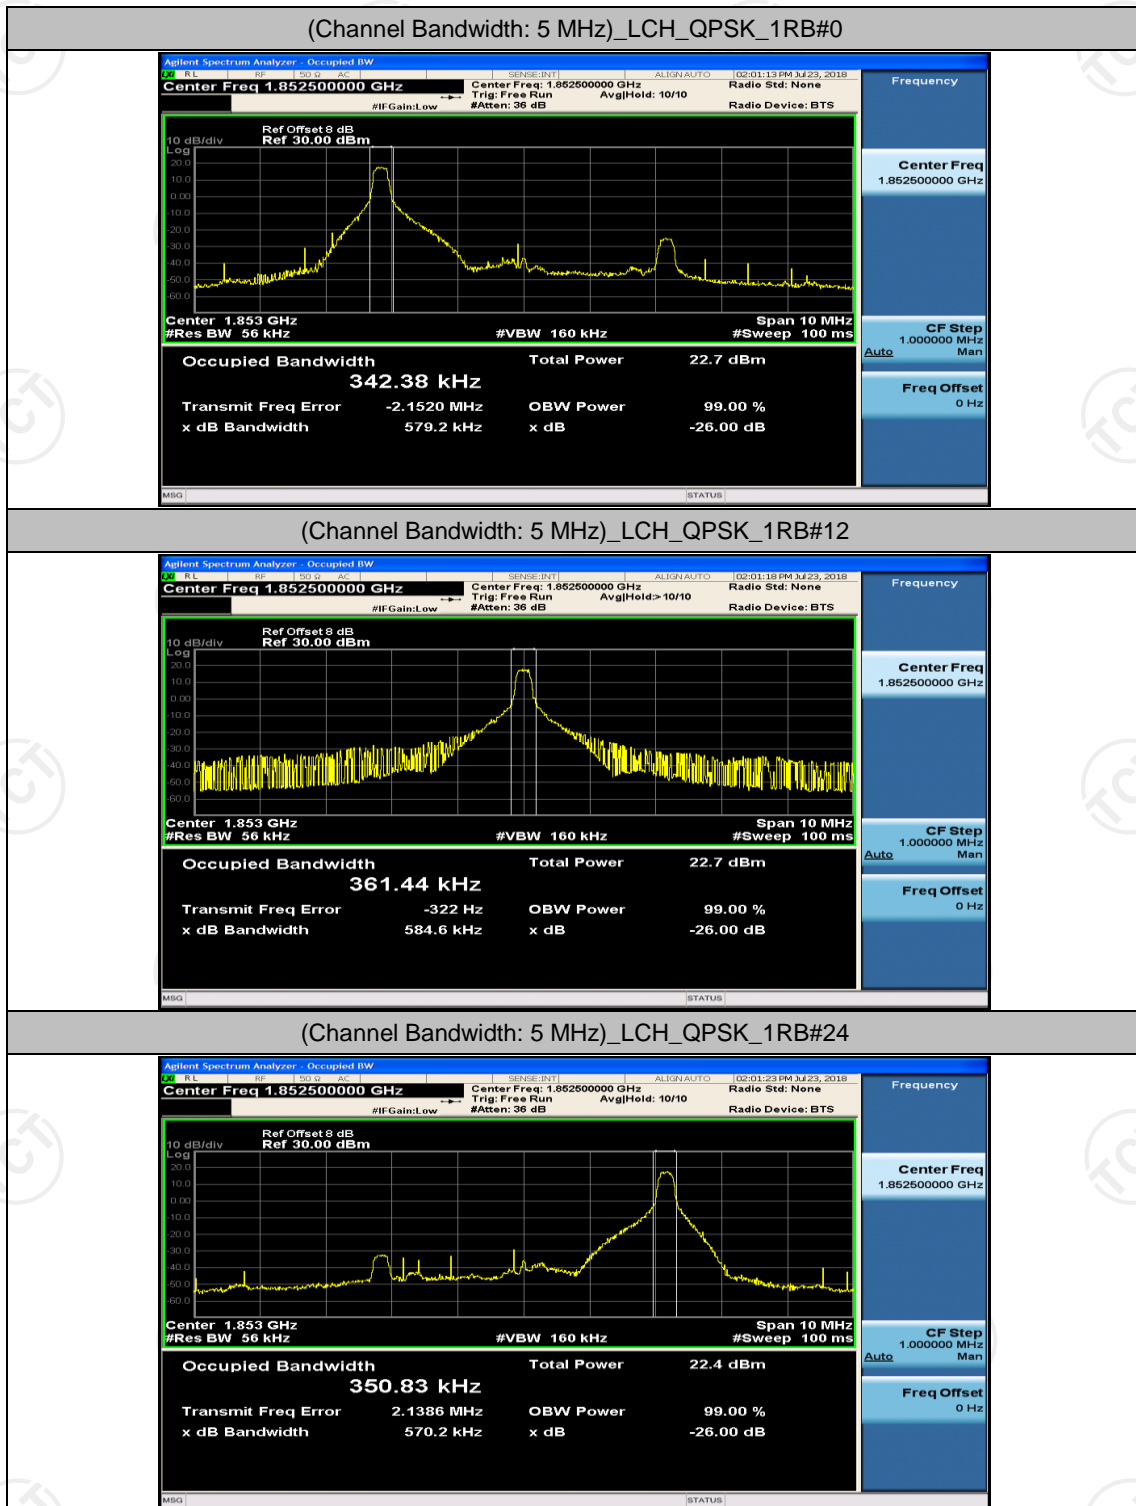

(Channel Bandwidth: 3 MHz)_HCH_16QAM_8RB#0

(Channel Bandwidth: 3 MHz)_HCH_16QAM_8RB#4

(Channel Bandwidth: 3 MHz)_HCH_16QAM_8RB#7

(Channel Bandwidth: 3 MHz)_HCH_16QAM_15RB#0

Channel Bandwidth: 5 MHz

(Channel Bandwidth: 5 MHz)_LCH_QPSK_12RB#0