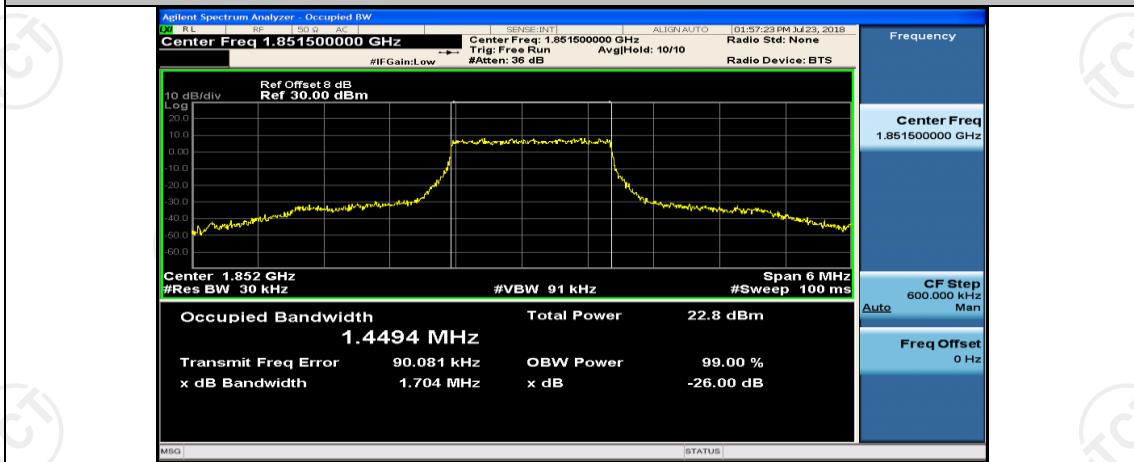

(Channel Bandwidth: 1.4 MHz)_MCH_16QAM_3RB#3

Channel Bandwidth: 3 MHz

(Channel Bandwidth: 3 MHz)_LCH_QPSK_8RB#4

(Channel Bandwidth: 3 MHz)_LCH_QPSK_8RB#7

(Channel Bandwidth: 3 MHz)_LCH_QPSK_15RB#0

(Channel Bandwidth: 3 MHz)_MCH_QPSK_1RB#0