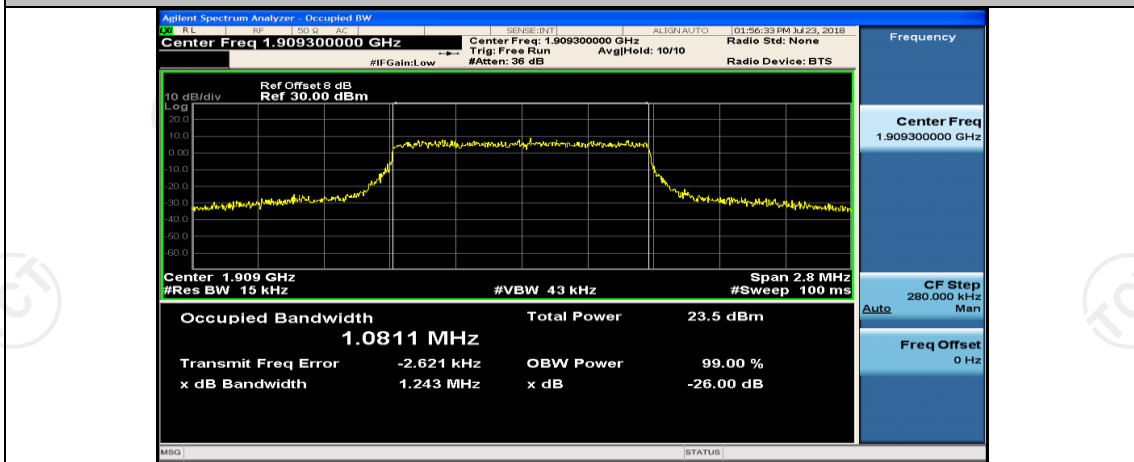

(Channel Bandwidth: 1.4 MHz)_MCH_16QAM_1RB#0

(Channel Bandwidth: 1.4 MHz)_MCH_16QAM_1RB#3

(Channel Bandwidth: 1.4 MHz)_MCH_16QAM_1RB#5

(Channel Bandwidth: 1.4 MHz)_MCH_16QAM_3RB#0

(Channel Bandwidth: 1.4 MHz)_MCH_16QAM_3RB#2

(Channel Bandwidth: 1.4 MHz)_MCH_16QAM_3RB#3

Channel Bandwidth: 3 MHz

(Channel Bandwidth: 3 MHz)_LCH_QPSK_8RB#4

(Channel Bandwidth: 3 MHz)_LCH_QPSK_8RB#7

(Channel Bandwidth: 3 MHz)_LCH_QPSK_15RB#0

(Channel Bandwidth: 3 MHz)_MCH_QPSK_1RB#0