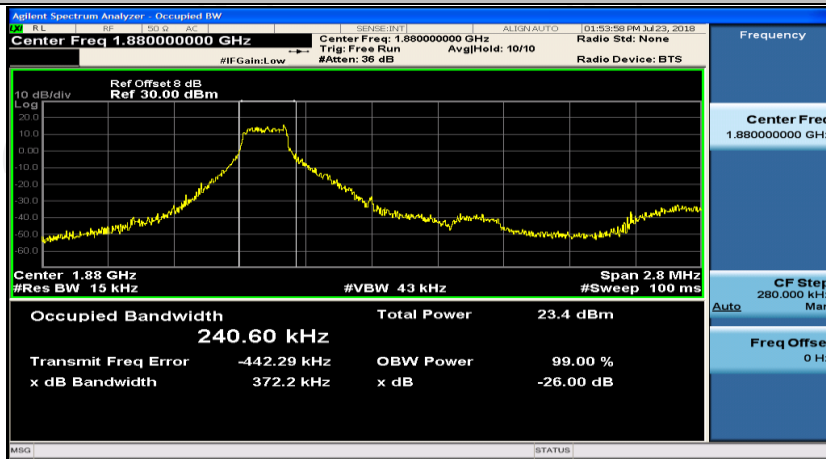

(Channel Bandwidth: 1.4 MHz)_MCH_16QAM_1RB#0

(Channel Bandwidth: 1.4 MHz)_MCH_16QAM_1RB#3

(Channel Bandwidth: 1.4 MHz)_MCH_16QAM_1RB#5

(Channel Bandwidth: 1.4 MHz)_MCH_16QAM_3RB#0

(Channel Bandwidth: 1.4 MHz)_MCH_16QAM_3RB#2