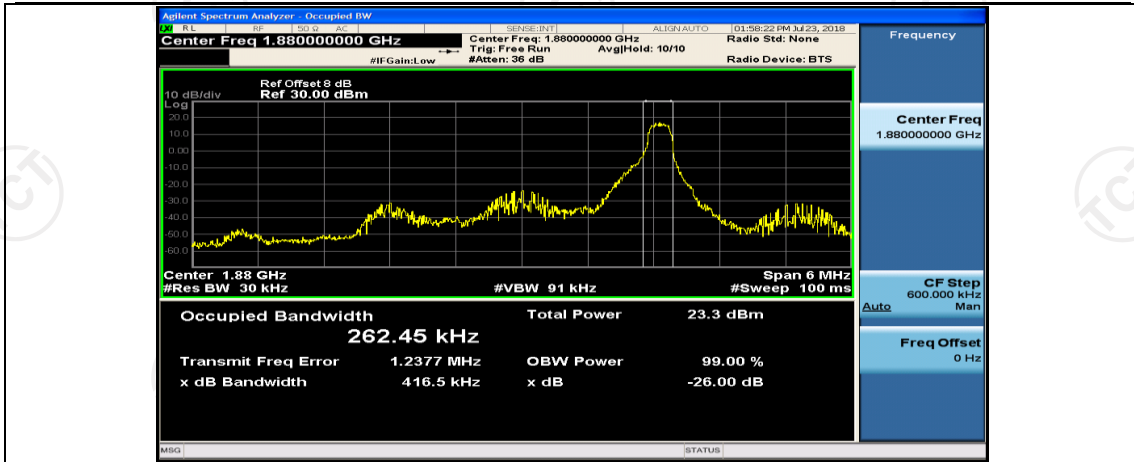

(Channel Bandwidth: 3 MHz)_MCH_QPSK_1RB#14

(Channel Bandwidth: 3 MHz)_MCH_QPSK_8RB#0