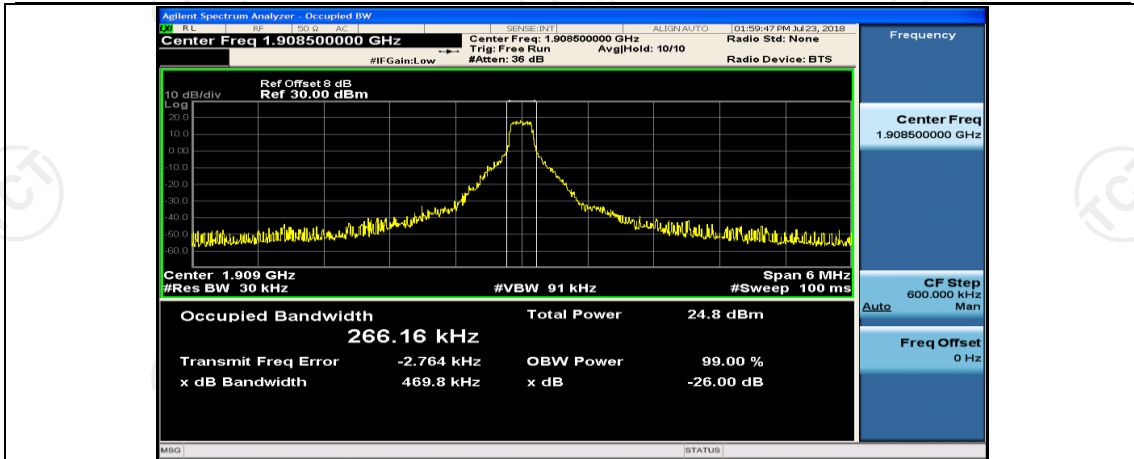

(Channel Bandwidth: 3 MHz)_HCH_QPSK_1RB#7