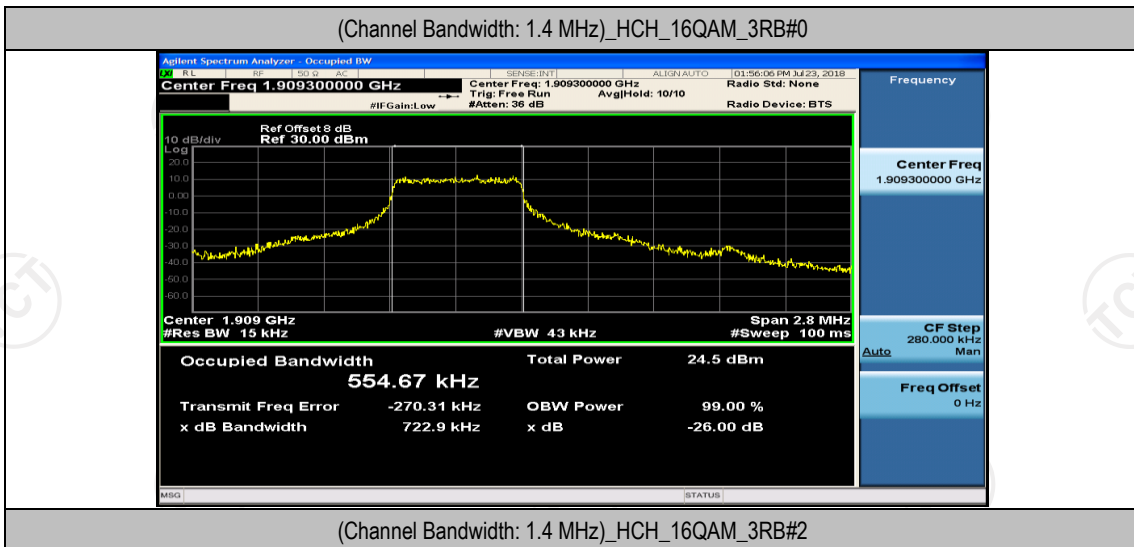

(Channel Bandwidth: 1.4 MHz)_MCH_16QAM_1RB#0

(Channel Bandwidth: 1.4 MHz)_MCH_16QAM_1RB#3

(Channel Bandwidth: 1.4 MHz)_MCH_16QAM_1RB#5

(Channel Bandwidth: 1.4 MHz)_MCH_16QAM_3RB#0

(Channel Bandwidth: 1.4 MHz)_MCH_16QAM_3RB#2

(Channel Bandwidth: 1.4 MHz)_MCH_16QAM_3RB#3

Channel Bandwidth: 3 MHz

(Channel Bandwidth: 3 MHz)_LCH_QPSK_8RB#4

(Channel Bandwidth: 3 MHz)_LCH_QPSK_8RB#7

(Channel Bandwidth: 3 MHz)_LCH_QPSK_15RB#0

(Channel Bandwidth: 3 MHz)_MCH_QPSK_1RB#0