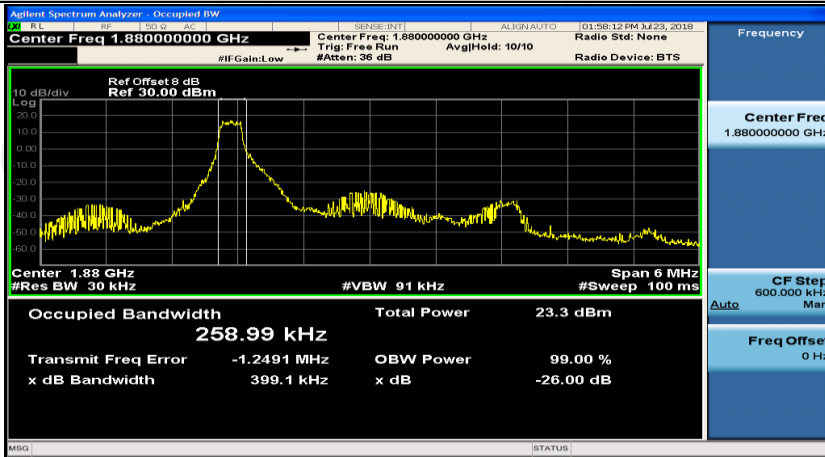

(Channel Bandwidth: 1.4 MHz)_MCH_16QAM_3RB#3

Channel Bandwidth: 3 MHz

(Channel Bandwidth: 3 MHz)_LCH_QPSK_8RB#4

(Channel Bandwidth: 3 MHz)_LCH_QPSK_8RB#7

(Channel Bandwidth: 3 MHz)_LCH_QPSK_15RB#0

(Channel Bandwidth: 3 MHz)_MCH_QPSK_1RB#0