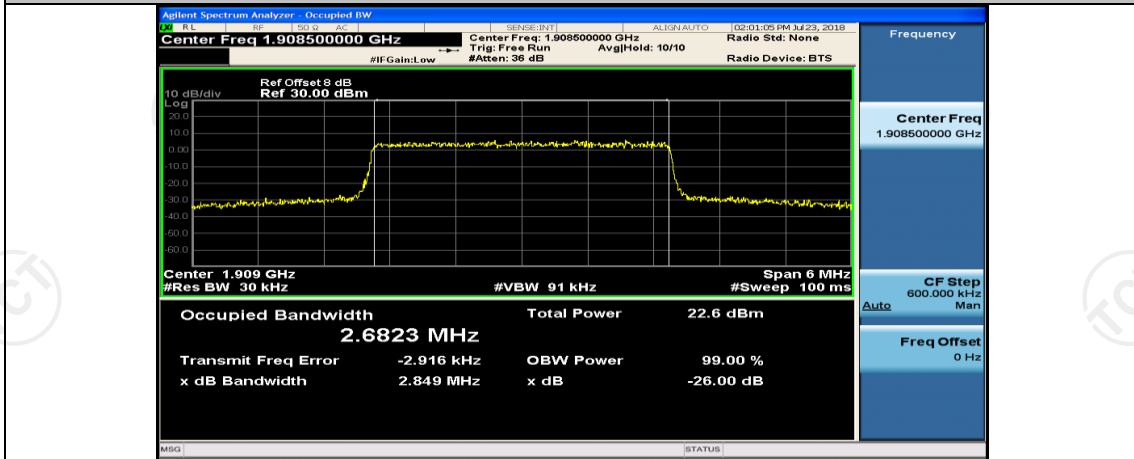

(Channel Bandwidth: 3 MHz)_HCH_16QAM_8RB#0

(Channel Bandwidth: 3 MHz)_HCH_16QAM_8RB#4

(Channel Bandwidth: 3 MHz)_HCH_16QAM_8RB#7

(Channel Bandwidth: 3 MHz)_HCH_16QAM_15RB#0

Channel Bandwidth: 5 MHz

(Channel Bandwidth: 5 MHz)_LCH_QPSK_12RB#0