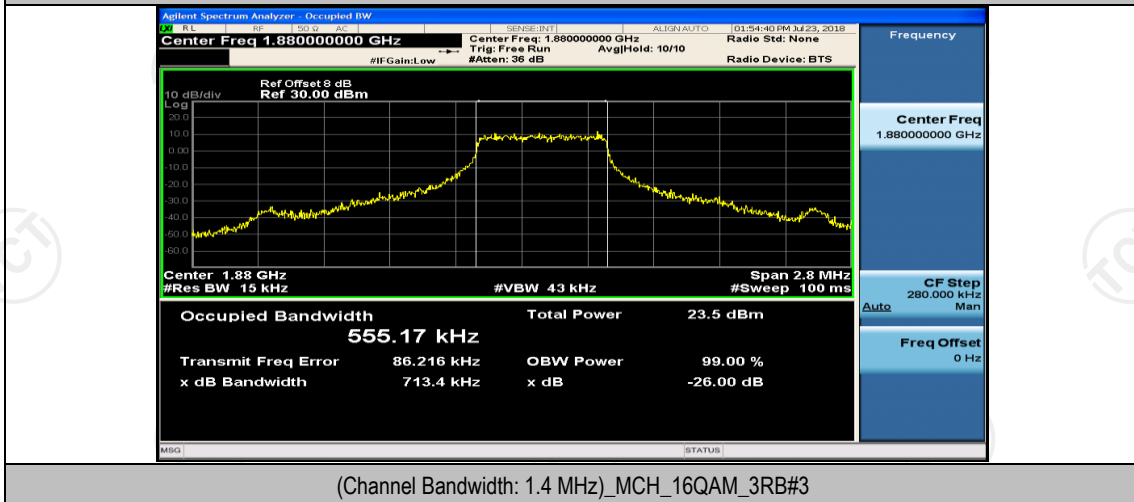

(Channel Bandwidth: 1.4 MHz)_MCH_16QAM_1RB#0

(Channel Bandwidth: 1.4 MHz)_MCH_16QAM_1RB#3

(Channel Bandwidth: 1.4 MHz)_MCH_16QAM_1RB#5

(Channel Bandwidth: 1.4 MHz)_MCH_16QAM_3RB#0

(Channel Bandwidth: 1.4 MHz)_MCH_16QAM_3RB#2

(Channel Bandwidth: 1.4 MHz)_MCH_16QAM_3RB#3

Channel Bandwidth: 3 MHz

(Channel Bandwidth: 3 MHz)_LCH_QPSK_8RB#4

(Channel Bandwidth: 3 MHz)_LCH_QPSK_8RB#7

(Channel Bandwidth: 3 MHz)_LCH_QPSK_15RB#0

(Channel Bandwidth: 3 MHz)_MCH_QPSK_1RB#0