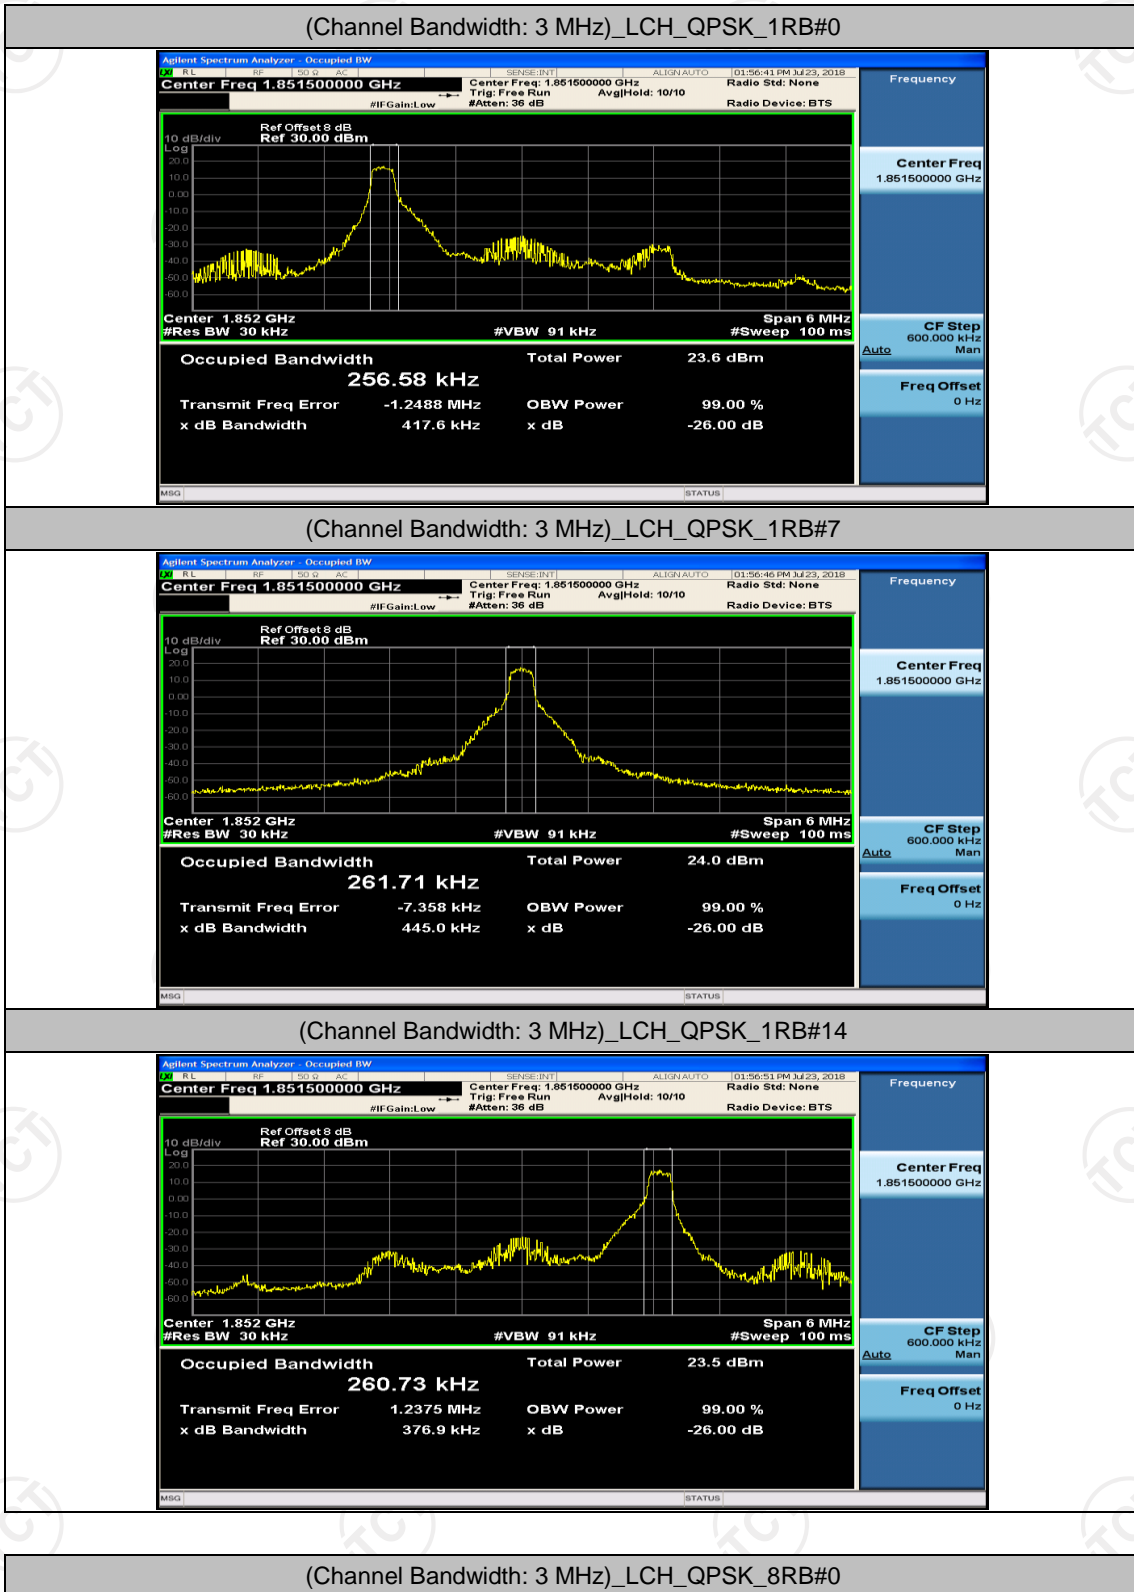

(Channel Bandwidth: 1.4 MHz)_MCH_16QAM_1RB#0

(Channel Bandwidth: 1.4 MHz)_MCH_16QAM_1RB#3

(Channel Bandwidth: 1.4 MHz)_MCH_16QAM_1RB#5

(Channel Bandwidth: 1.4 MHz)_MCH_16QAM_3RB#0

(Channel Bandwidth: 1.4 MHz)_MCH_16QAM_3RB#2

(Channel Bandwidth: 1.4 MHz)_MCH_16QAM_3RB#3

Channel Bandwidth: 3 MHz

(Channel Bandwidth: 3 MHz)_LCH_QPSK_8RB#4

(Channel Bandwidth: 3 MHz)_LCH_QPSK_8RB#7

(Channel Bandwidth: 3 MHz)_LCH_QPSK_15RB#0

(Channel Bandwidth: 3 MHz)_MCH_QPSK_1RB#0