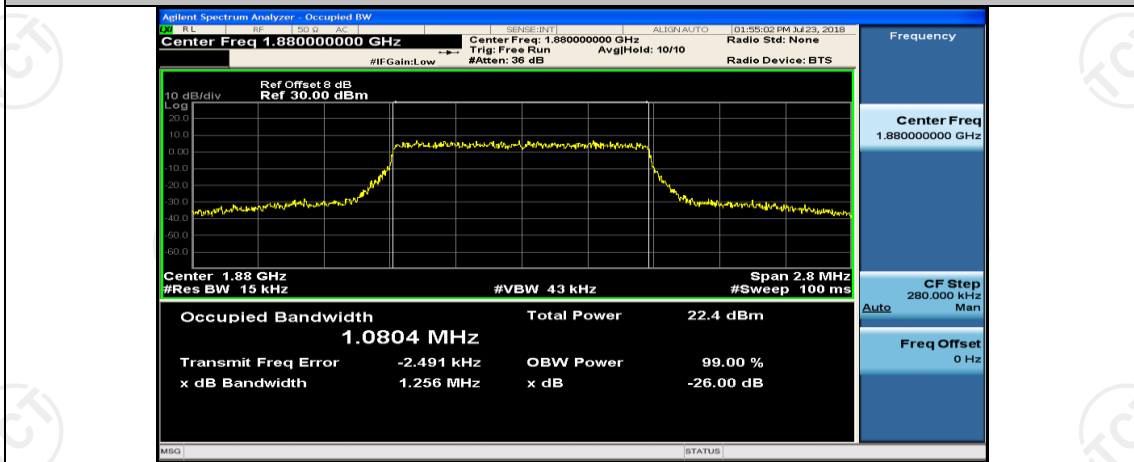

(Channel Bandwidth: 1.4 MHz)_MCH_16QAM_1RB#0

(Channel Bandwidth: 1.4 MHz)_MCH_16QAM_1RB#3

(Channel Bandwidth: 1.4 MHz)_MCH_16QAM_1RB#5

(Channel Bandwidth: 1.4 MHz)_MCH_16QAM_3RB#0

(Channel Bandwidth: 1.4 MHz)_MCH_16QAM_3RB#2

(Channel Bandwidth: 1.4 MHz)_MCH_16QAM_3RB#3

Channel Bandwidth: 3 MHz

(Channel Bandwidth: 3 MHz)_LCH_QPSK_8RB#4

(Channel Bandwidth: 3 MHz)_LCH_QPSK_8RB#7

(Channel Bandwidth: 3 MHz)_LCH_QPSK_15RB#0

(Channel Bandwidth: 3 MHz)_MCH_QPSK_1RB#0