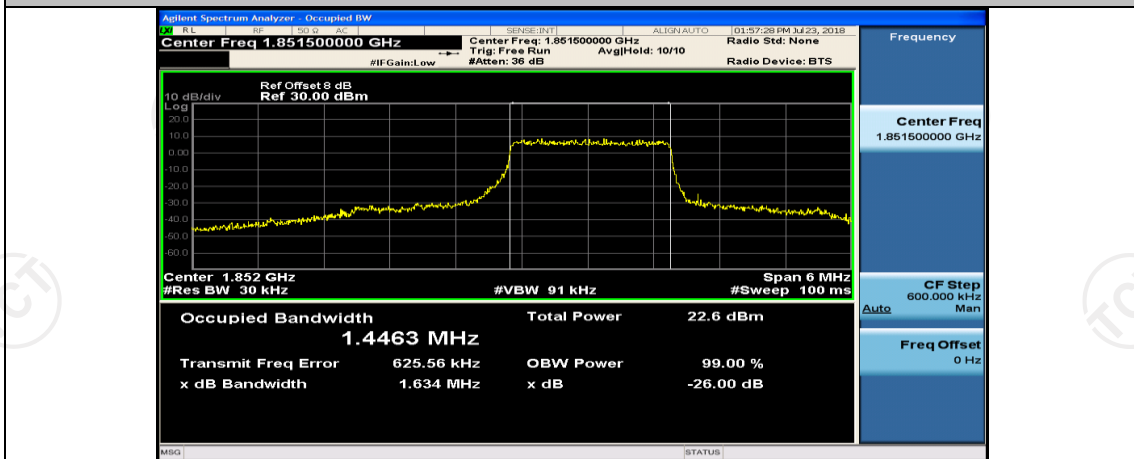

(Channel Bandwidth: 1.4 MHz)_MCH_16QAM_3RB#3

Channel Bandwidth: 3 MHz

(Channel Bandwidth: 3 MHz)_LCH_QPSK_8RB#4

(Channel Bandwidth: 3 MHz)_LCH_QPSK_8RB#7

(Channel Bandwidth: 3 MHz)_LCH_QPSK_15RB#0

(Channel Bandwidth: 3 MHz)_MCH_QPSK_1RB#0

(Channel Bandwidth: 3 MHz)_MCH_QPSK_1RB#7

(Channel Bandwidth: 3 MHz)_MCH_QPSK_1RB#14

(Channel Bandwidth: 3 MHz)_MCH_QPSK_8RB#0

(Channel Bandwidth: 3 MHz)_MCH_QPSK_8RB#4

(Channel Bandwidth: 3 MHz)_MCH_QPSK_8RB#7