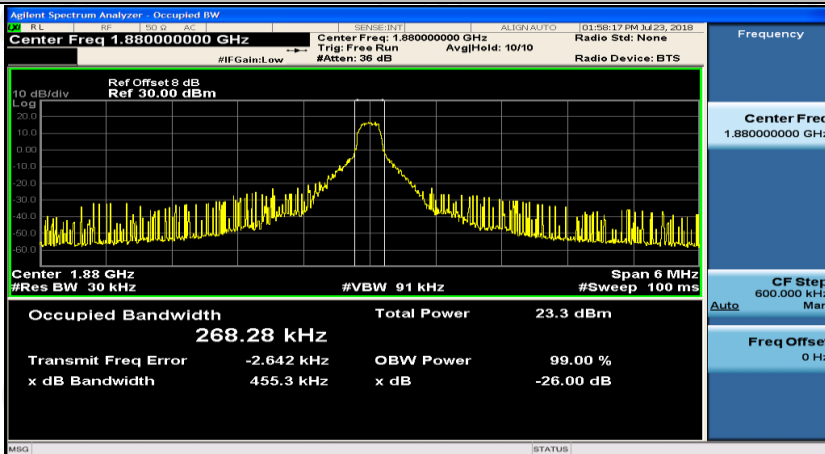

(Channel Bandwidth: 3 MHz)_MCH_QPSK_1RB#7