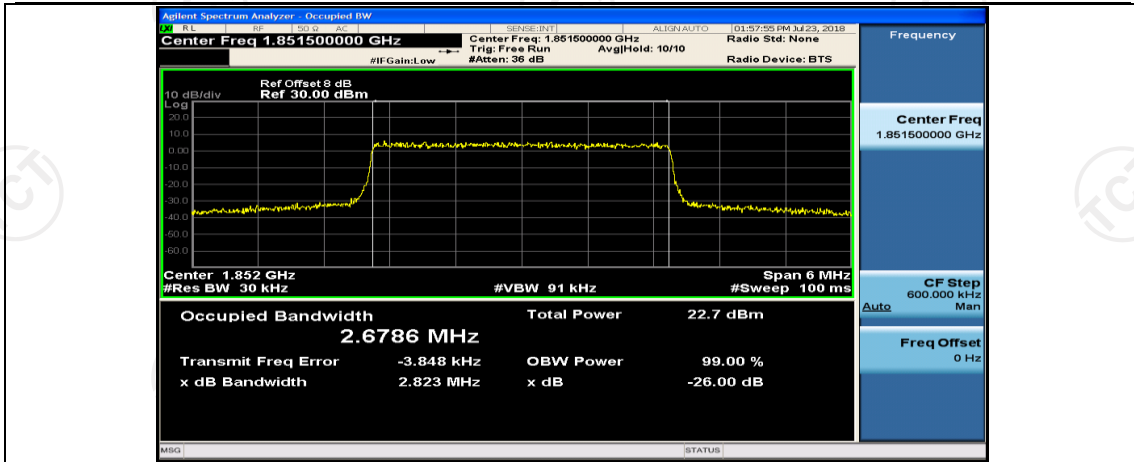

(Channel Bandwidth: 1.4 MHz)_MCH_16QAM_3RB#3

Channel Bandwidth: 3 MHz

(Channel Bandwidth: 3 MHz)_LCH_QPSK_8RB#4

(Channel Bandwidth: 3 MHz)_LCH_QPSK_8RB#7

(Channel Bandwidth: 3 MHz)_LCH_QPSK_15RB#0

(Channel Bandwidth: 3 MHz)_MCH_QPSK_1RB#0