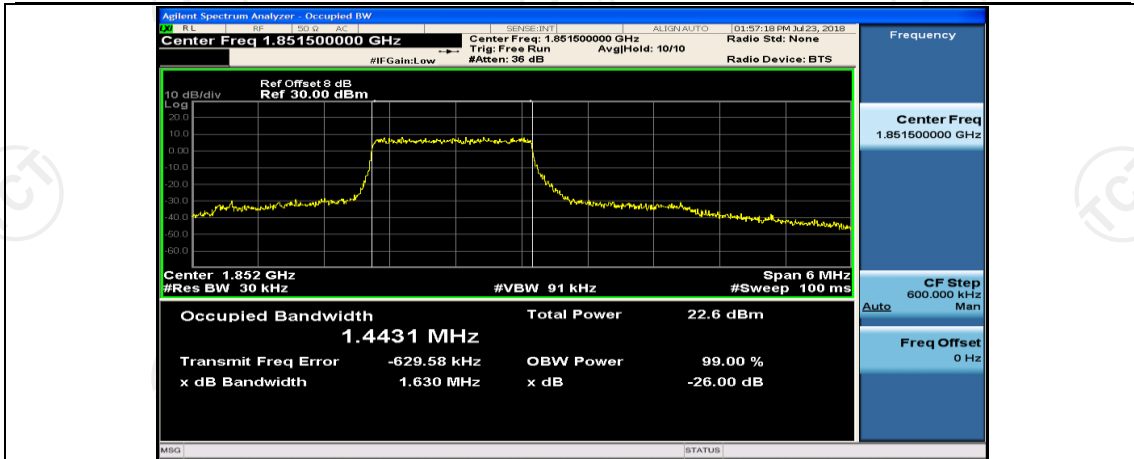

(Channel Bandwidth: 1.4 MHz)_MCH_16QAM_3RB#3

Channel Bandwidth: 3 MHz

(Channel Bandwidth: 3 MHz)_LCH_QPSK_8RB#4

(Channel Bandwidth: 3 MHz)_LCH_QPSK_8RB#7

(Channel Bandwidth: 3 MHz)_LCH_QPSK_15RB#0

(Channel Bandwidth: 3 MHz)_MCH_QPSK_1RB#0