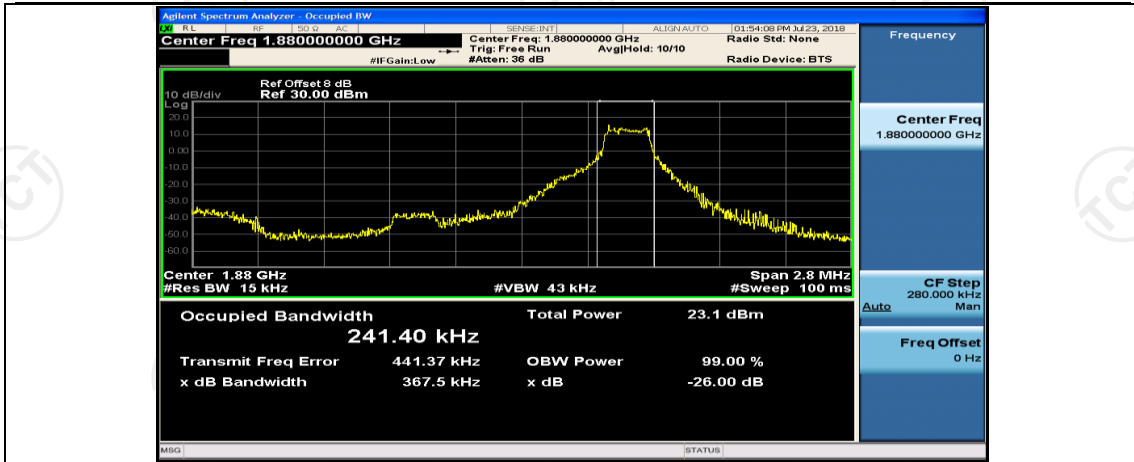

(Channel Bandwidth: 1.4 MHz)_MCH_16QAM_1RB#0

(Channel Bandwidth: 1.4 MHz)_MCH_16QAM_1RB#3

(Channel Bandwidth: 1.4 MHz)_MCH_16QAM_1RB#5

(Channel Bandwidth: 1.4 MHz)_MCH_16QAM_3RB#0

(Channel Bandwidth: 1.4 MHz)_MCH_16QAM_3RB#2

(Channel Bandwidth: 1.4 MHz)_MCH_16QAM_3RB#3

Channel Bandwidth: 3 MHz

(Channel Bandwidth: 3 MHz)_LCH_QPSK_8RB#4

(Channel Bandwidth: 3 MHz)_LCH_QPSK_8RB#7

(Channel Bandwidth: 3 MHz)_LCH_QPSK_15RB#0

(Channel Bandwidth: 3 MHz)_MCH_QPSK_1RB#0