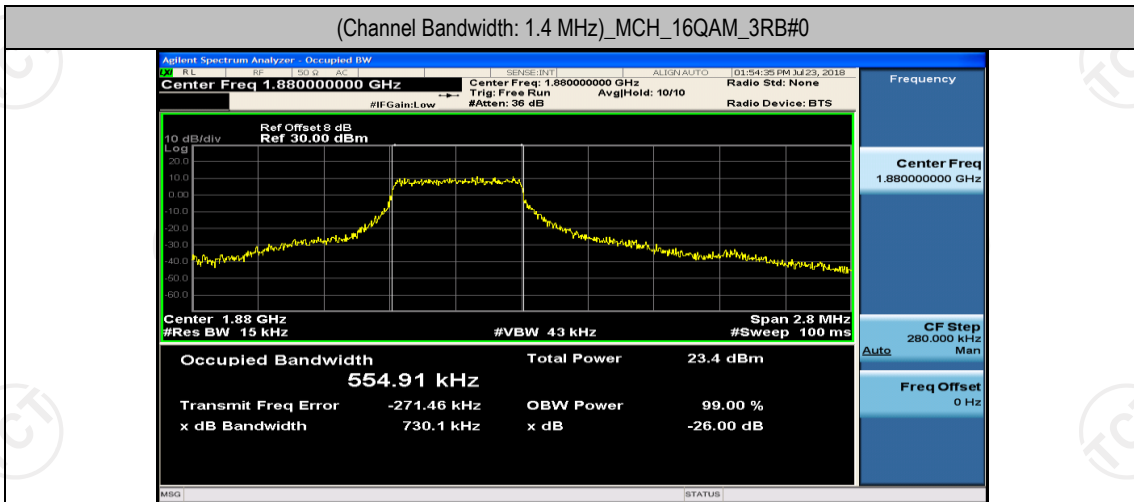

(Channel Bandwidth: 1.4 MHz)_MCH_16QAM_1RB#0

(Channel Bandwidth: 1.4 MHz)_MCH_16QAM_1RB#3

(Channel Bandwidth: 1.4 MHz)_MCH_16QAM_1RB#5

(Channel Bandwidth: 1.4 MHz)_MCH_16QAM_3RB#0

(Channel Bandwidth: 1.4 MHz)_MCH_16QAM_3RB#2

(Channel Bandwidth: 1.4 MHz)_MCH_16QAM_3RB#3

Channel Bandwidth: 3 MHz

(Channel Bandwidth: 3 MHz)_LCH_QPSK_8RB#4

(Channel Bandwidth: 3 MHz)_LCH_QPSK_8RB#7

(Channel Bandwidth: 3 MHz)_LCH_QPSK_15RB#0

(Channel Bandwidth: 3 MHz)_MCH_QPSK_1RB#0