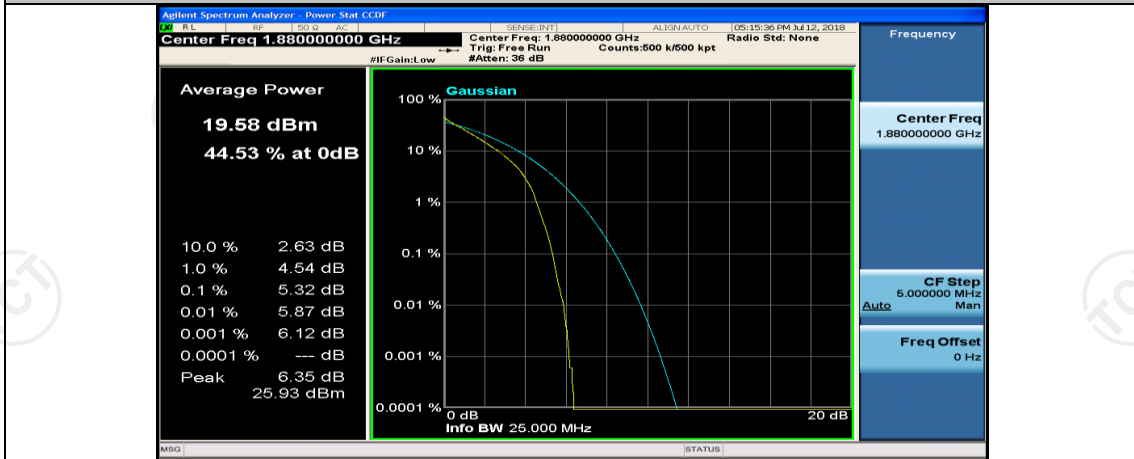

(Channel Bandwidth:15 MHz)_MCH_QPSK_37RB#18