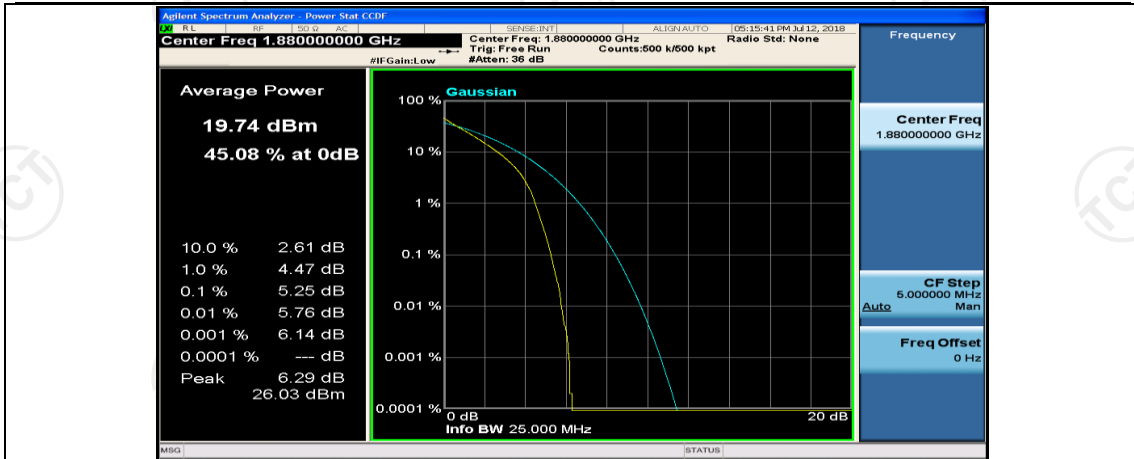

(Channel Bandwidth:15 MHz)_MCH_QPSK_37RB#38