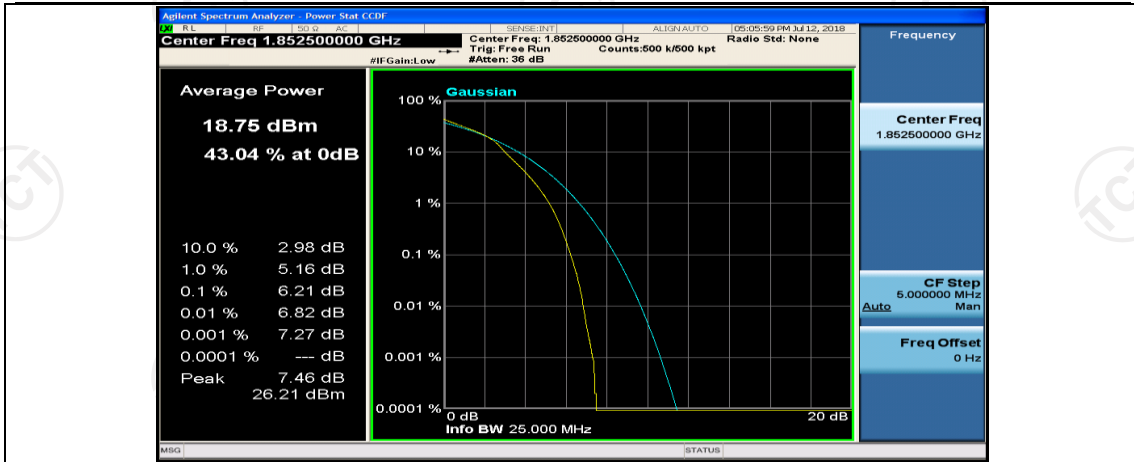

(Channel Bandwidth: 5 MHz)_LCH_16QAM_25RB#0

(Channel Bandwidth: 5 MHz)_MCH_16QAM_1RB#0