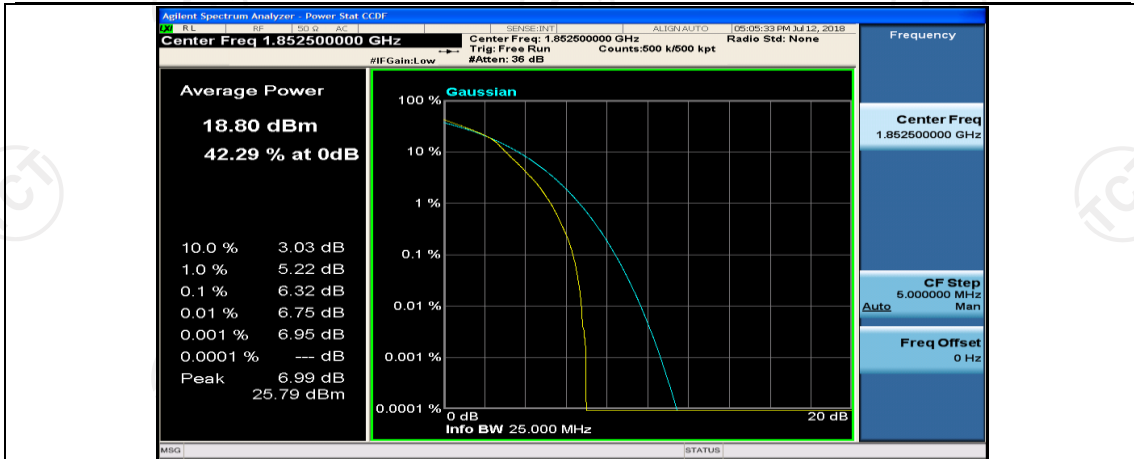

(Channel Bandwidth: 5 MHz)_HCH_QPSK_25RB#0

(Channel Bandwidth: 5 MHz)_LCH_16QAM_1RB#0

(Channel Bandwidth: 5 MHz)_LCH_16QAM_1RB#12

(Channel Bandwidth: 5 MHz)_LCH_16QAM_1RB#24

(Channel Bandwidth: 5 MHz)_LCH_16QAM_12RB#0