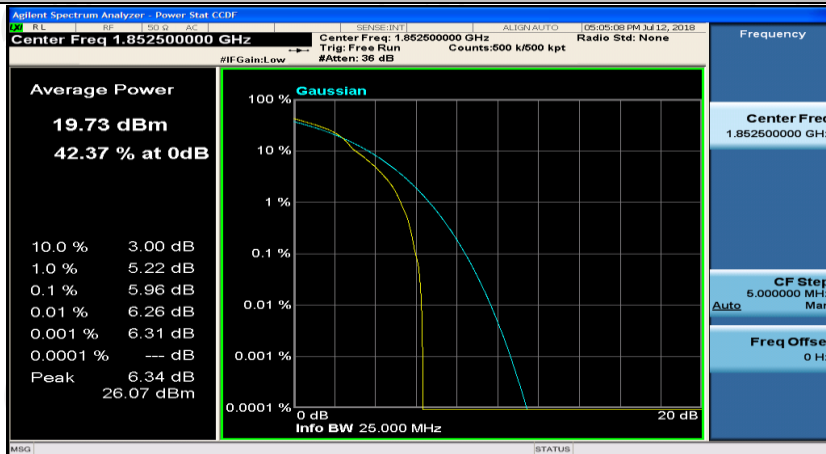

(Channel Bandwidth: 5 MHz)_HCH_QPSK_25RB#0

(Channel Bandwidth: 5 MHz)_LCH_16QAM_1RB#0

(Channel Bandwidth: 5 MHz)_LCH_16QAM_1RB#12

(Channel Bandwidth: 5 MHz)_LCH_16QAM_1RB#24

(Channel Bandwidth: 5 MHz)_LCH_16QAM_12RB#0