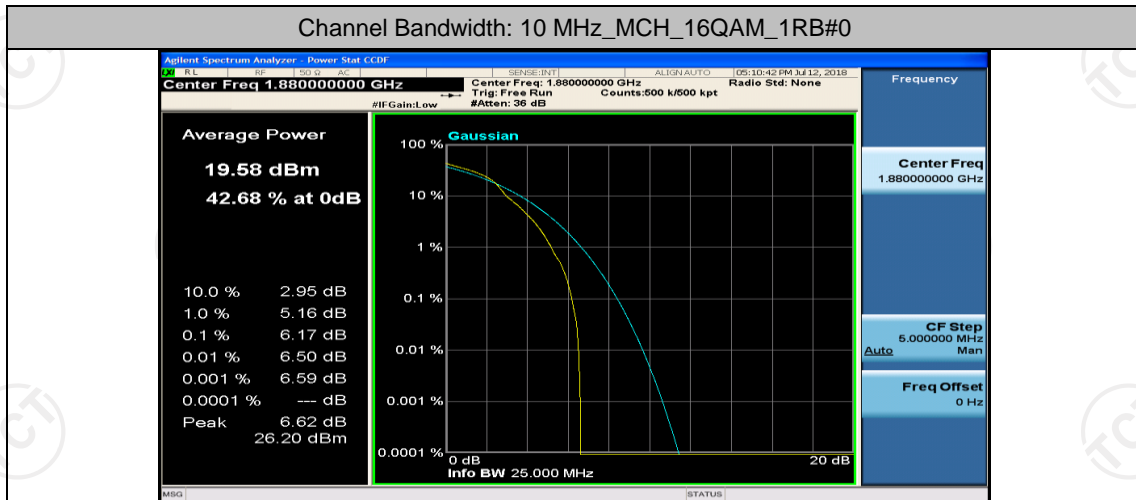

Channel Bandwidth: 10 MHz_MCH_QPSK_50RB#0

Channel Bandwidth: 10 MHz_HCH_QPSK_1RB#0

Channel Bandwidth: 10 MHz_HCH_QPSK_1RB#24

Channel Bandwidth: 10 MHz_MCH_16QAM_1RB#0

Channel Bandwidth: 10 MHz_MCH_16QAM_1RB#24