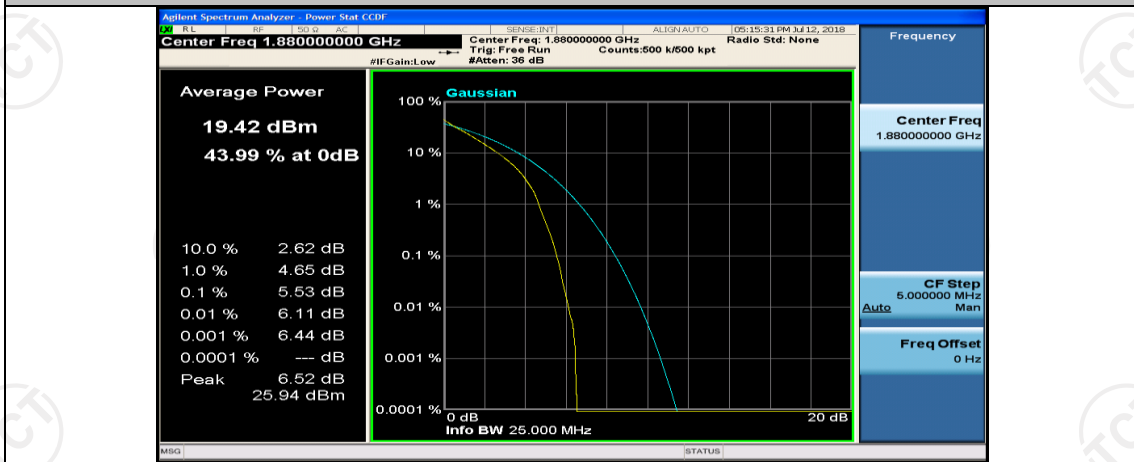

Channel Bandwidth: 10 MHz_HCH_16QAM_50RB#0

Channel Bandwidth: 15 MHz

(Channel Bandwidth:15 MHz)_MCH_QPSK_1RB#0

(Channel Bandwidth:15 MHz)_MCH_QPSK_1RB#37

(Channel Bandwidth:15 MHz)_MCH_QPSK_1RB#74

(Channel Bandwidth:15 MHz)_MCH_QPSK_37RB#0