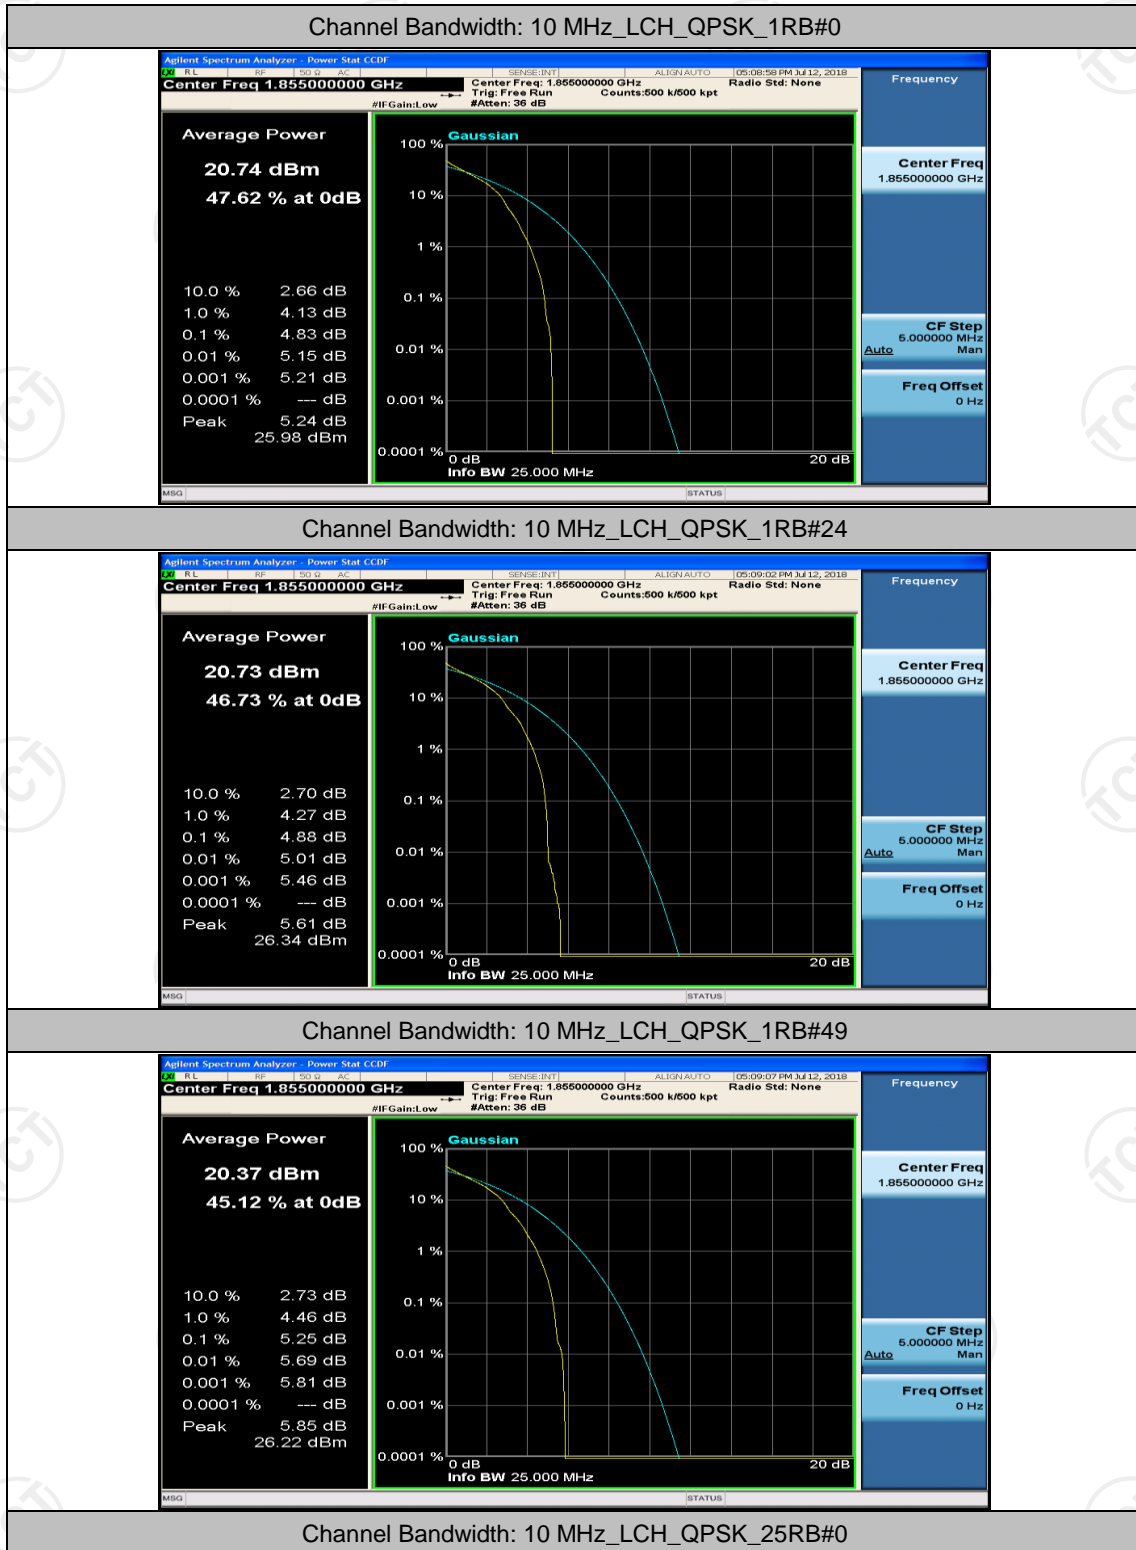

Channel Bandwidth: 10 MHz