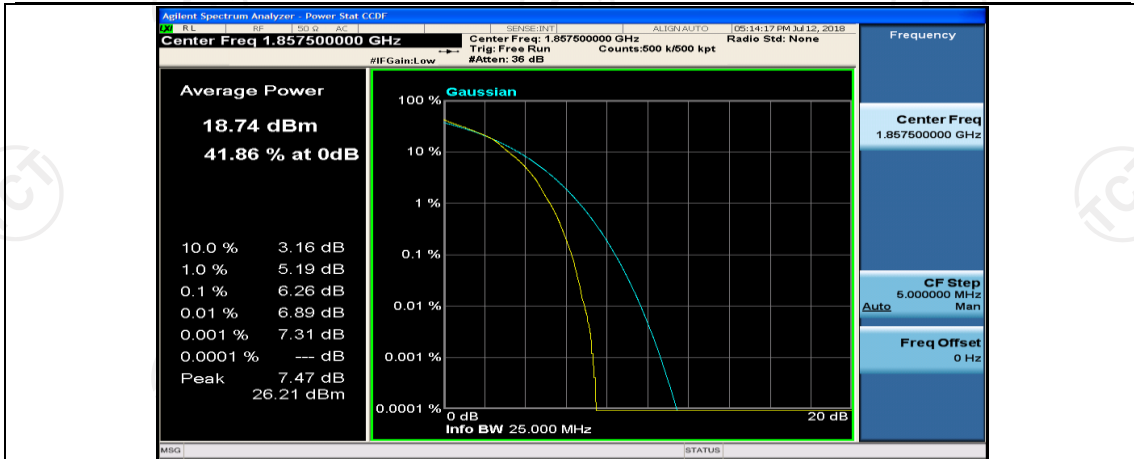

(Channel Bandwidth:15 MHz)_LCH_16QAM_37RB#0