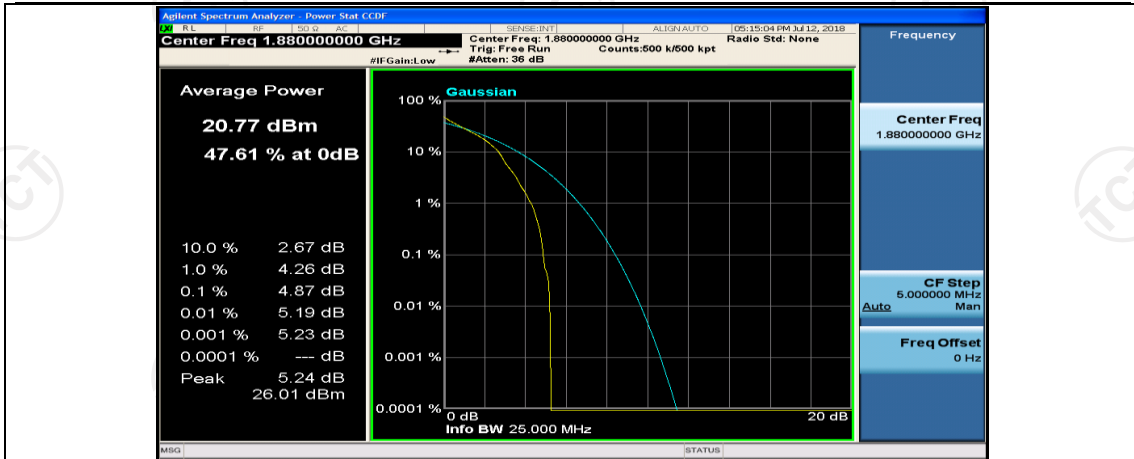

Channel Bandwidth: 10 MHz_HCH_16QAM_50RB#0

Channel Bandwidth: 15 MHz

(Channel Bandwidth:15 MHz)_MCH_QPSK_1RB#0

(Channel Bandwidth:15 MHz)_MCH_QPSK_1RB#37

(Channel Bandwidth:15 MHz)_MCH_QPSK_1RB#74

(Channel Bandwidth:15 MHz)_MCH_QPSK_37RB#0