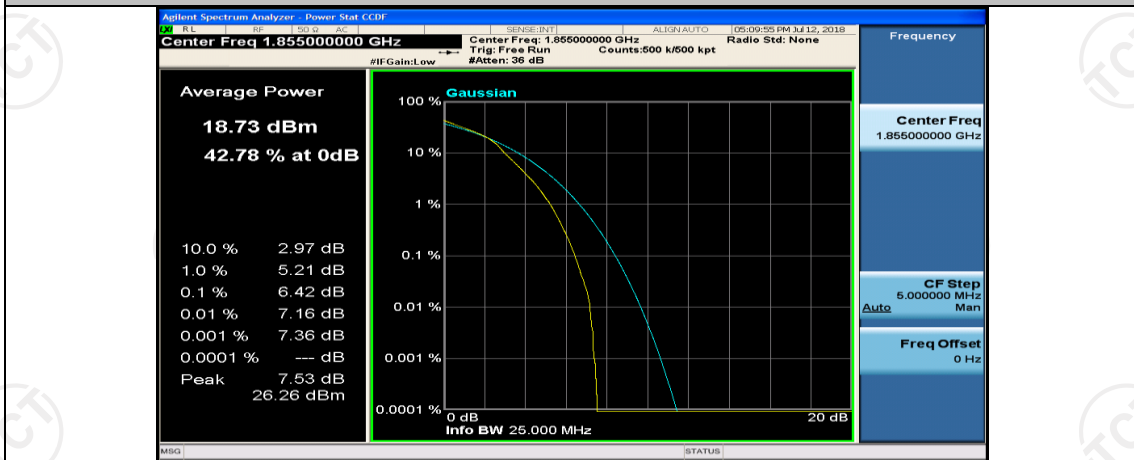

Channel Bandwidth: 10 MHz_MCH_QPSK_50RB#0

Channel Bandwidth: 10 MHz_HCH_QPSK_1RB#0

Channel Bandwidth: 10 MHz_HCH_QPSK_1RB#24

Channel Bandwidth: 10 MHz_MCH_16QAM_1RB#0

Channel Bandwidth: 10 MHz_MCH_16QAM_1RB#24