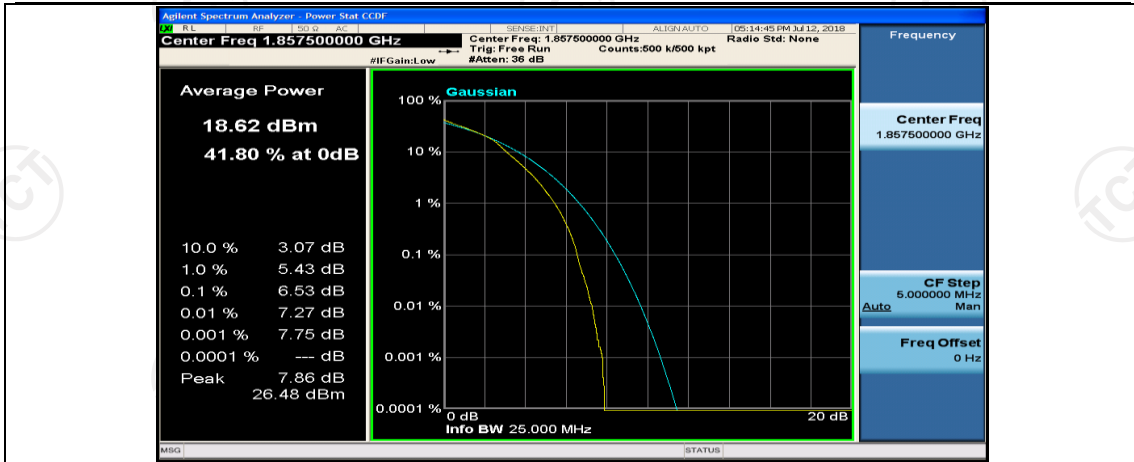

(Channel Bandwidth:15 MHz)_LCH_16QAM_1RB#74

(Channel Bandwidth:15 MHz)_LCH_16QAM_37RB#0

(Channel Bandwidth:15 MHz)_LCH_16QAM_37RB#18

(Channel Bandwidth:15 MHz)_LCH_16QAM_37RB#38

(Channel Bandwidth:15 MHz)_LCH_16QAM_75RB#0