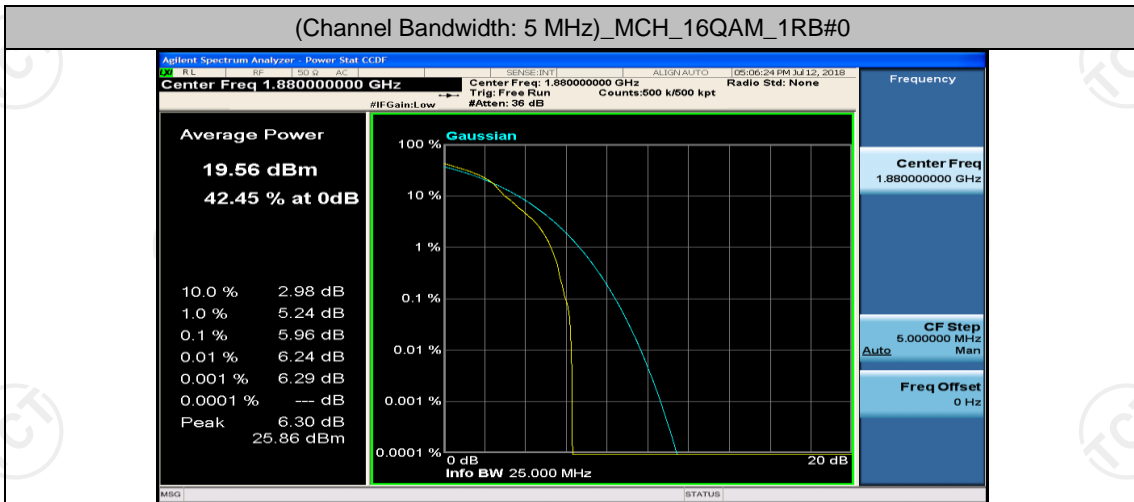

(Channel Bandwidth: 5 MHz)_LCH_16QAM_12RB#6

(Channel Bandwidth: 5 MHz)_LCH_16QAM_12RB#13

(Channel Bandwidth: 5 MHz)_LCH_16QAM_25RB#0

(Channel Bandwidth: 5 MHz)_MCH_16QAM_1RB#0

(Channel Bandwidth: 5 MHz)_MCH_16QAM_1RB#12