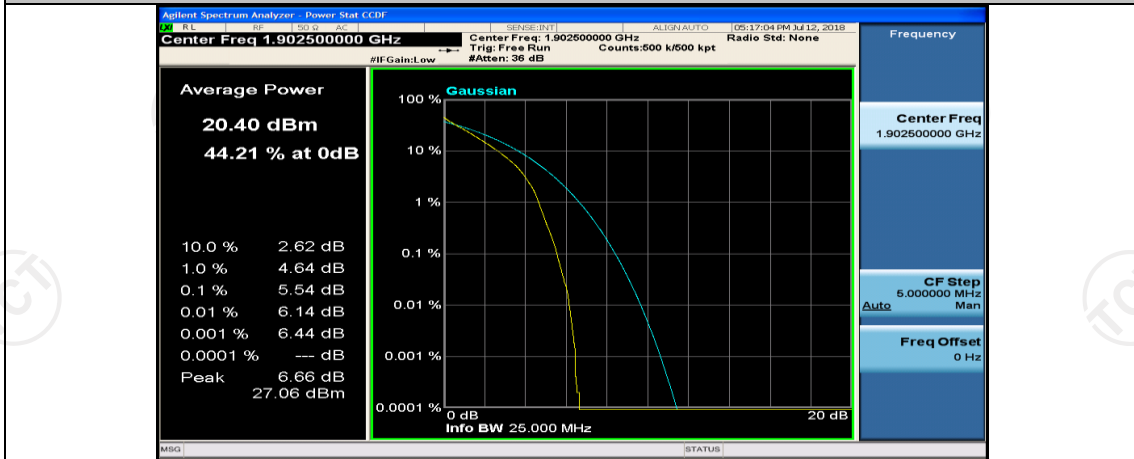

(Channel Bandwidth:15 MHz)_HCH_QPSK_37RB#0