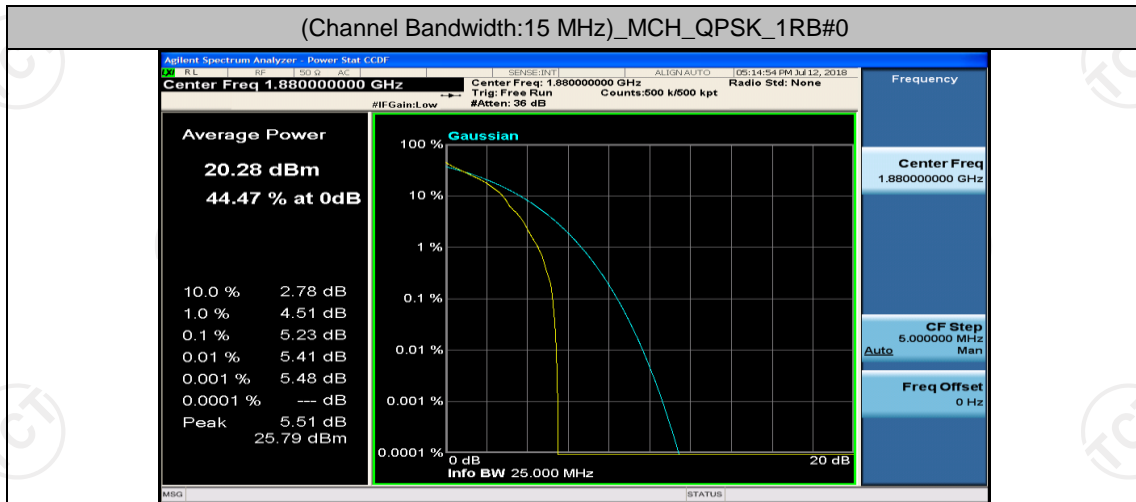

Channel Bandwidth: 10 MHz_HCH_16QAM_50RB#0

Channel Bandwidth: 15 MHz

(Channel Bandwidth:15 MHz)_MCH_QPSK_1RB#0

(Channel Bandwidth:15 MHz)_MCH_QPSK_1RB#37

(Channel Bandwidth:15 MHz)_MCH_QPSK_1RB#74

(Channel Bandwidth:15 MHz)_MCH_QPSK_37RB#0