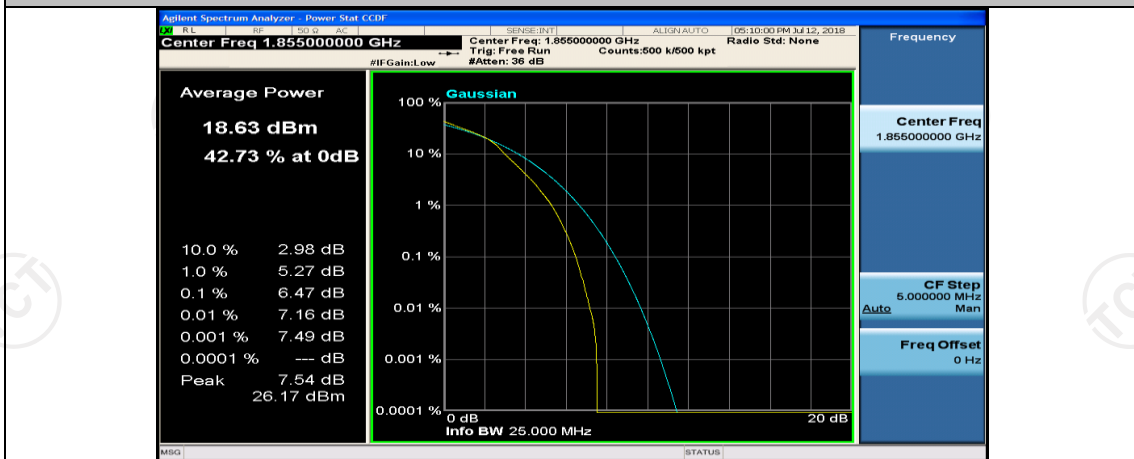

Channel Bandwidth: 10 MHz_MCH_QPSK_50RB#0

Channel Bandwidth: 10 MHz_HCH_QPSK_1RB#0

Channel Bandwidth: 10 MHz_HCH_QPSK_1RB#24

Channel Bandwidth: 10 MHz_MCH_16QAM_1RB#0

Channel Bandwidth: 10 MHz_MCH_16QAM_1RB#24