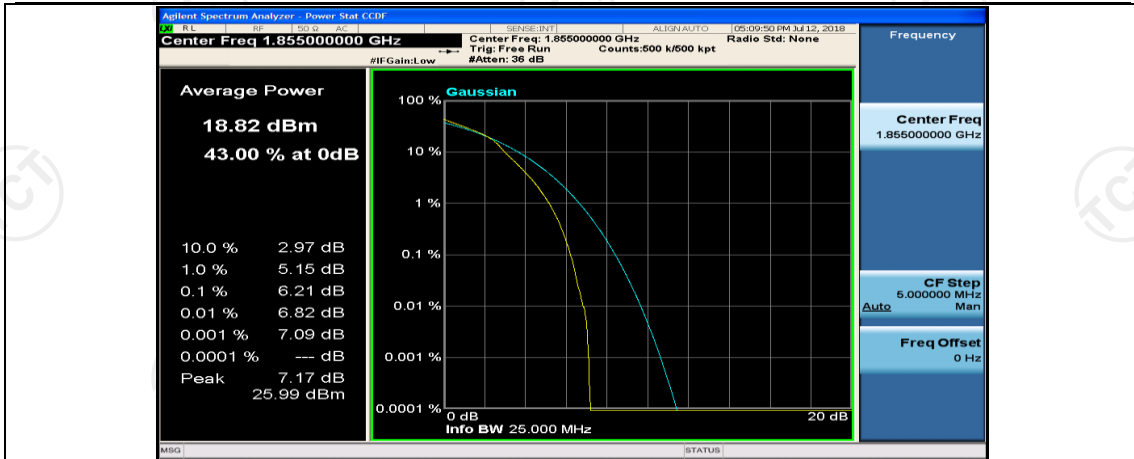

Channel Bandwidth: 10 MHz_MCH_QPSK_50RB#0

Channel Bandwidth: 10 MHz_HCH_QPSK_1RB#0

Channel Bandwidth: 10 MHz_HCH_QPSK_1RB#24

Channel Bandwidth: 10 MHz_MCH_16QAM_1RB#0

Channel Bandwidth: 10 MHz_MCH_16QAM_1RB#24