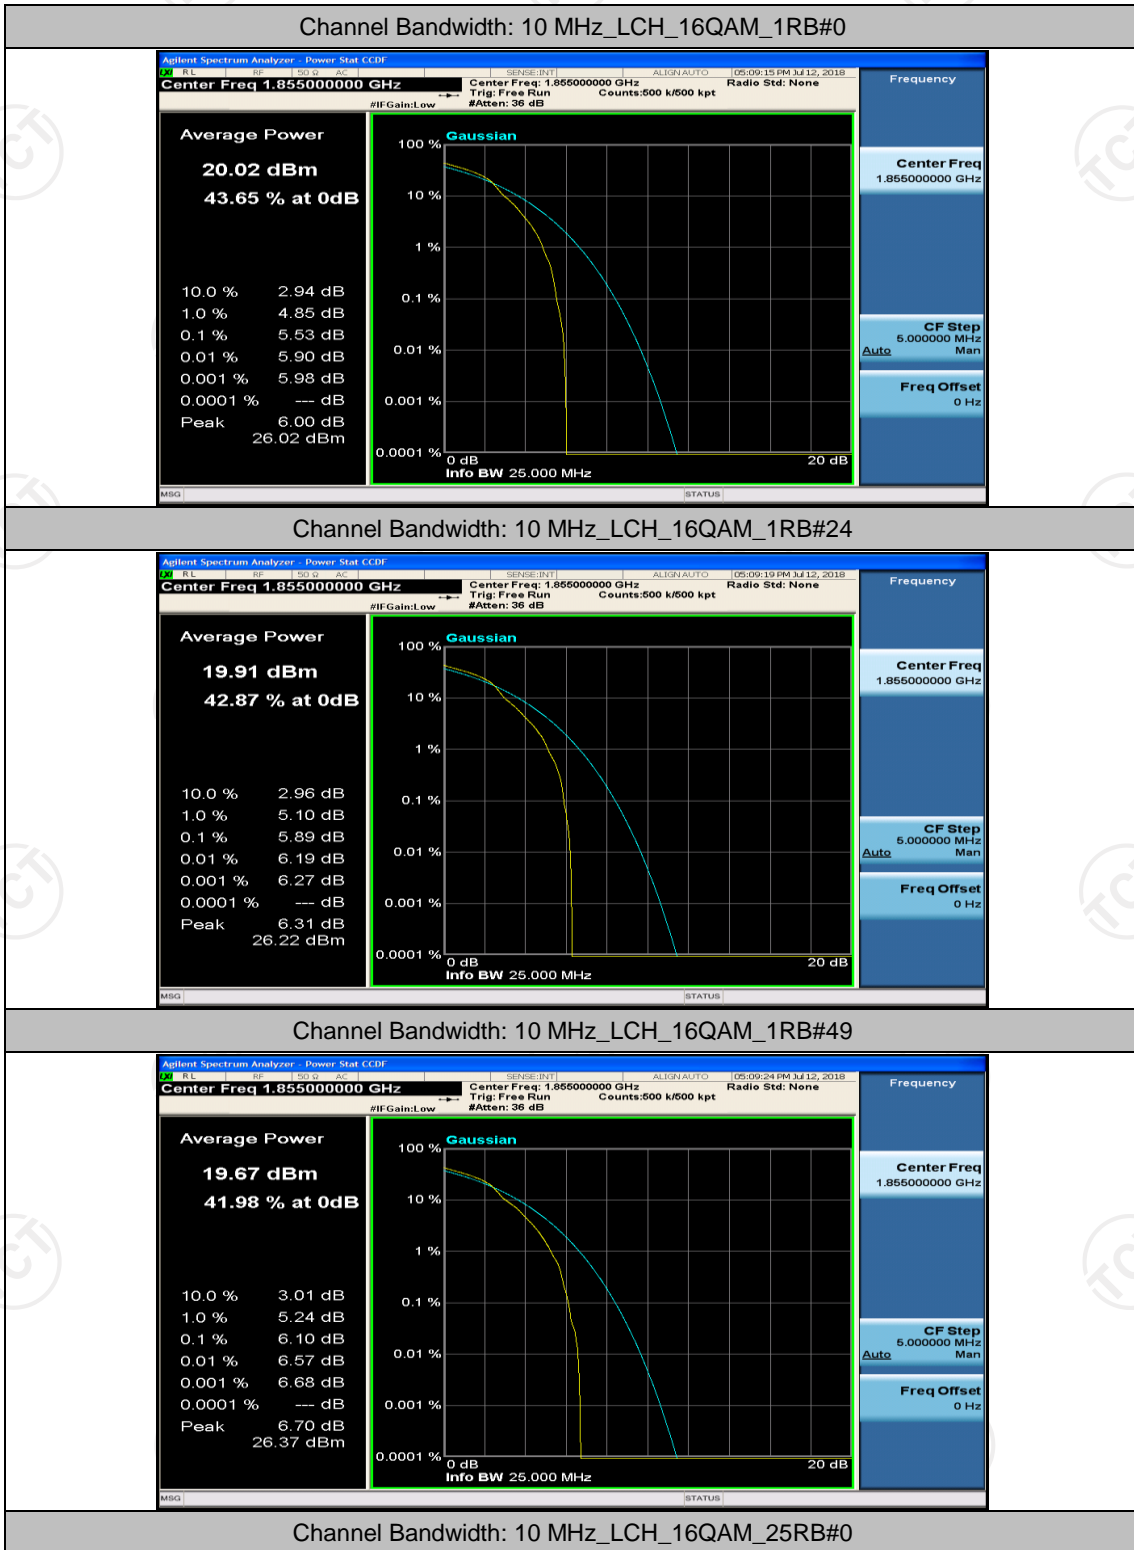

Channel Bandwidth: 10 MHz_MCH_QPSK_50RB#0

Channel Bandwidth: 10 MHz_HCH_QPSK_1RB#0

Channel Bandwidth: 10 MHz_HCH_QPSK_1RB#24

Channel Bandwidth: 10 MHz_MCH_16QAM_1RB#0

Channel Bandwidth: 10 MHz_MCH_16QAM_1RB#24

Channel Bandwidth: 10 MHz_MCH_16QAM_1RB#49

Channel Bandwidth: 10 MHz_MCH_16QAM_50RB#0

Channel Bandwidth: 10 MHz_HCH_16QAM_1RB#0

Channel Bandwidth: 10 MHz_HCH_16QAM_1RB#24

Channel Bandwidth: 10 MHz_HCH_16QAM_25RB#25