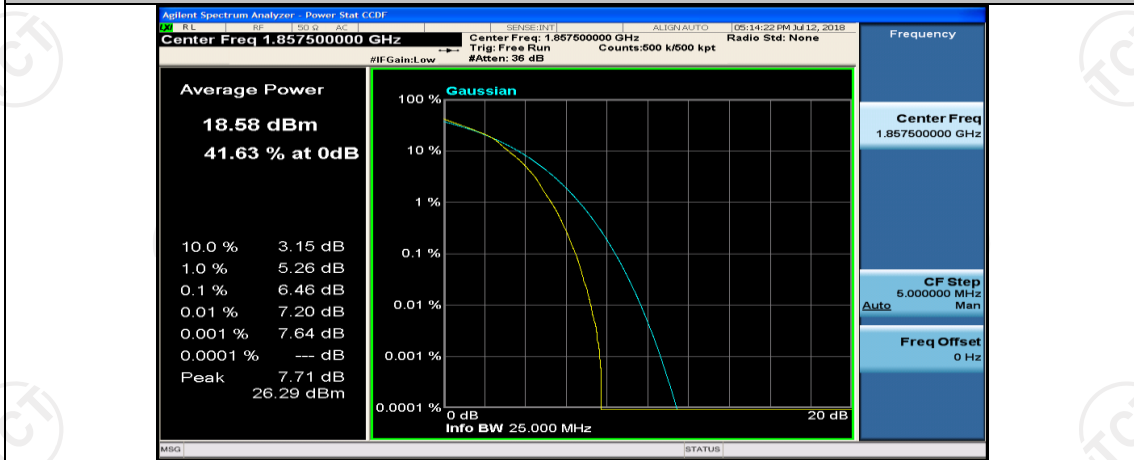

(Channel Bandwidth:15 MHz)_LCH_16QAM_37RB#18