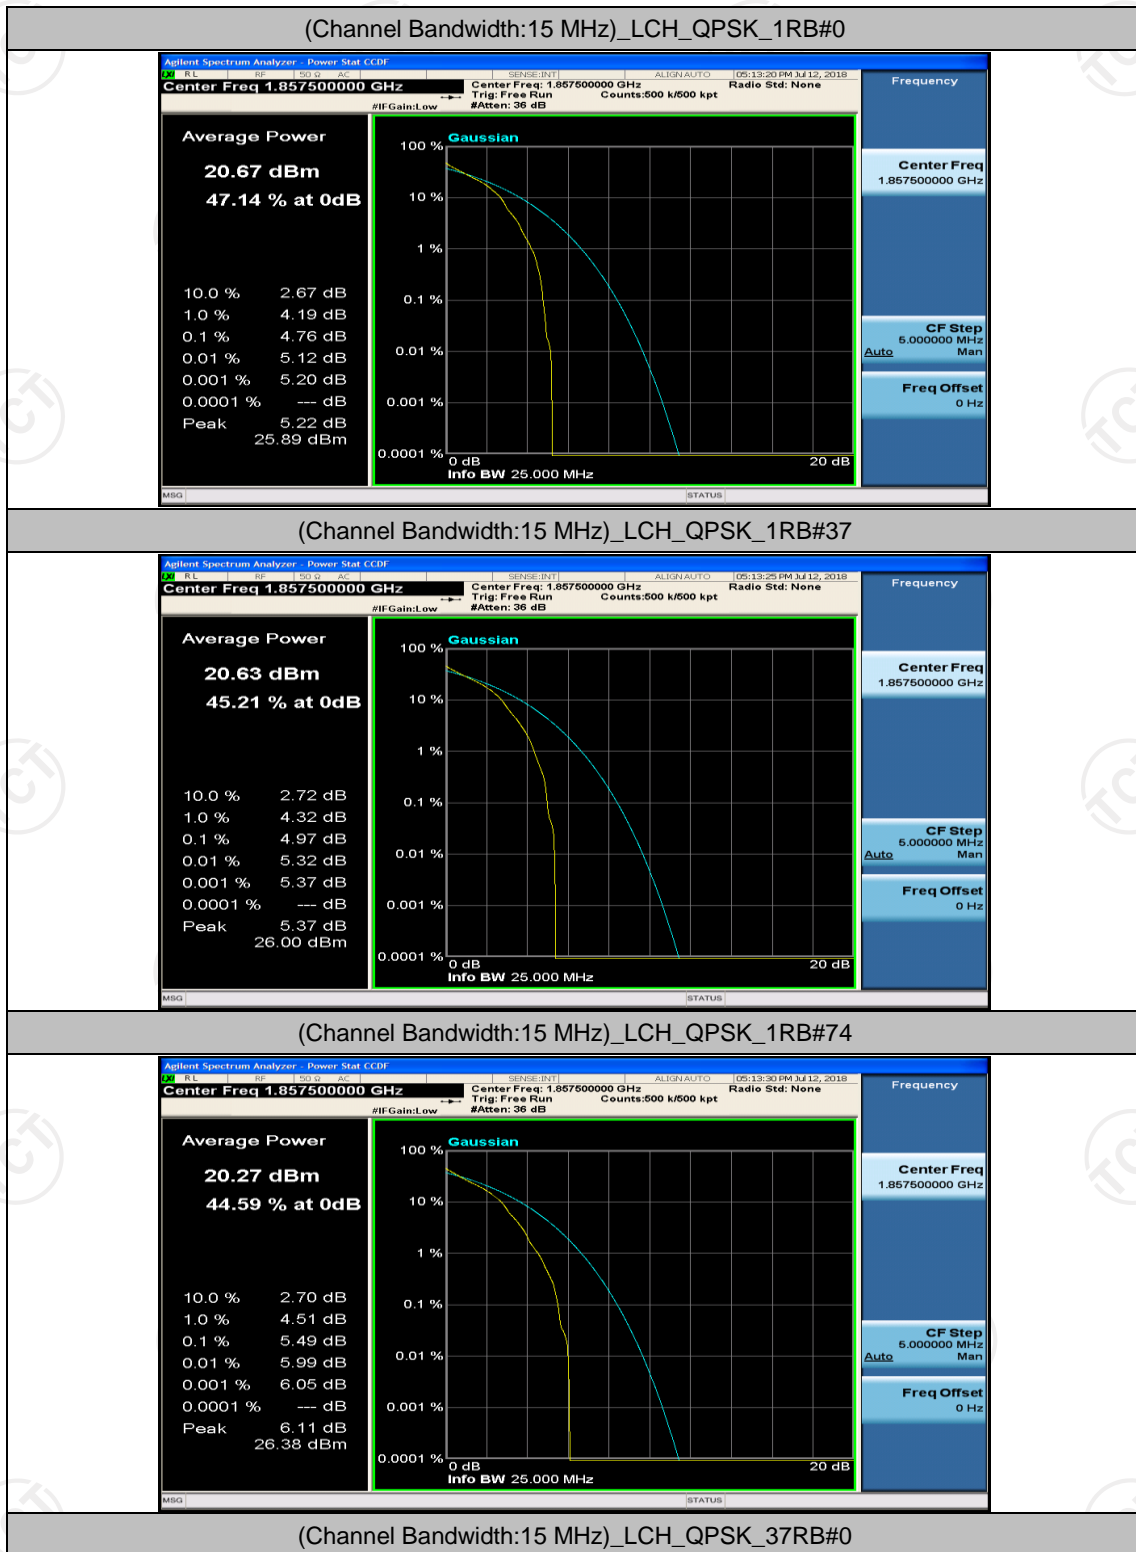

Channel Bandwidth: 15 MHz