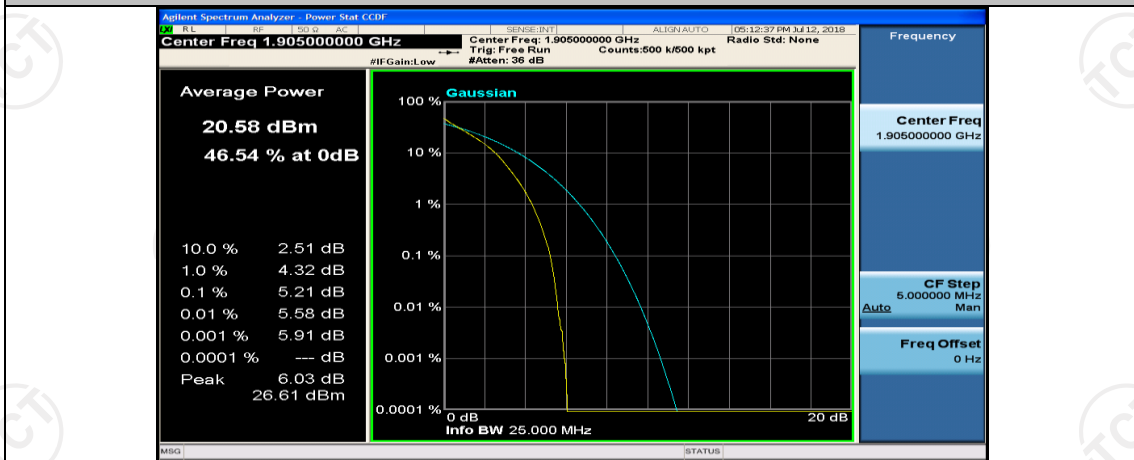

Channel Bandwidth: 10 MHz_MCH_QPSK_50RB#0

Channel Bandwidth: 10 MHz_HCH_QPSK_1RB#0

Channel Bandwidth: 10 MHz_HCH_QPSK_1RB#24

Channel Bandwidth: 10 MHz_MCH_16QAM_1RB#0

Channel Bandwidth: 10 MHz_MCH_16QAM_1RB#24