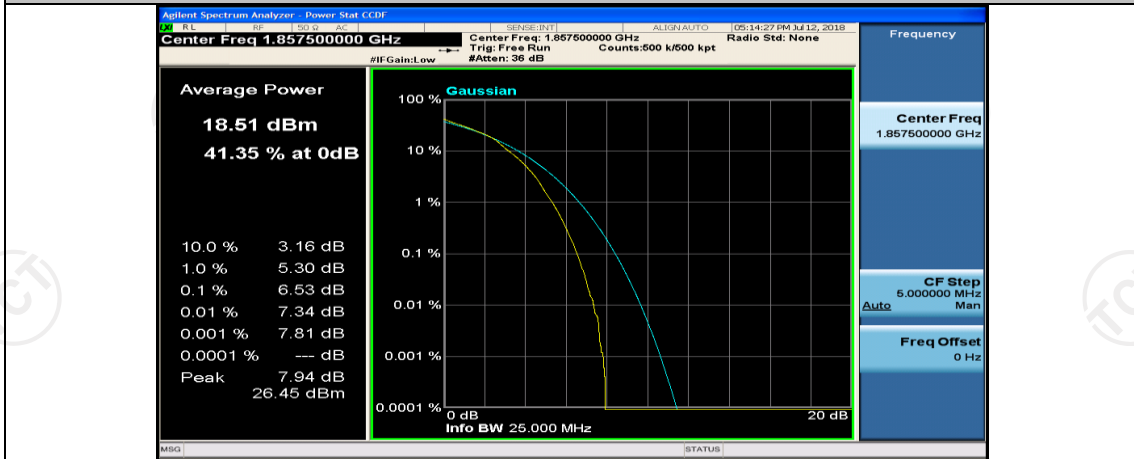

(Channel Bandwidth:15 MHz)_LCH_16QAM_1RB#74

(Channel Bandwidth:15 MHz)_LCH_16QAM_37RB#0

(Channel Bandwidth:15 MHz)_LCH_16QAM_37RB#18

(Channel Bandwidth:15 MHz)_LCH_16QAM_37RB#38

(Channel Bandwidth:15 MHz)_LCH_16QAM_75RB#0