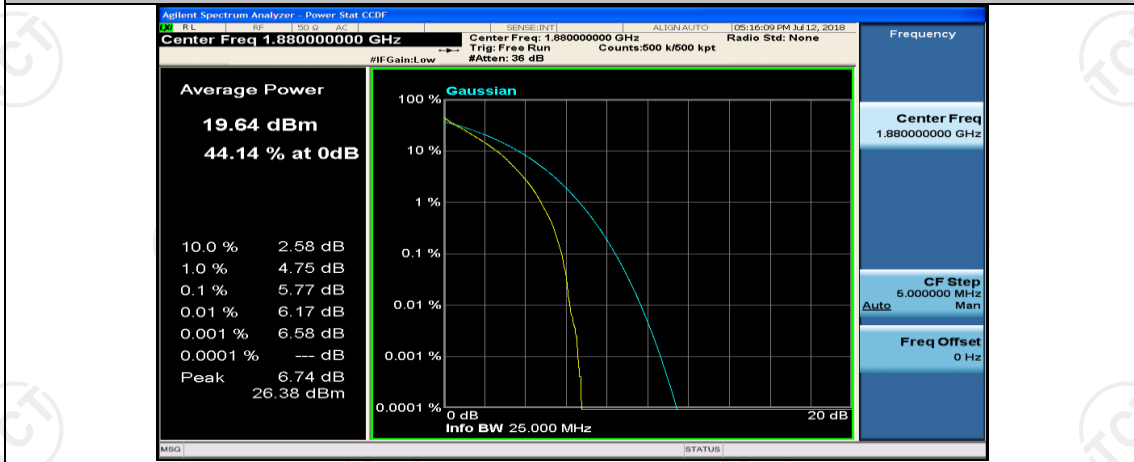

(Channel Bandwidth:15 MHz)_MCH_QPSK_75RB#0