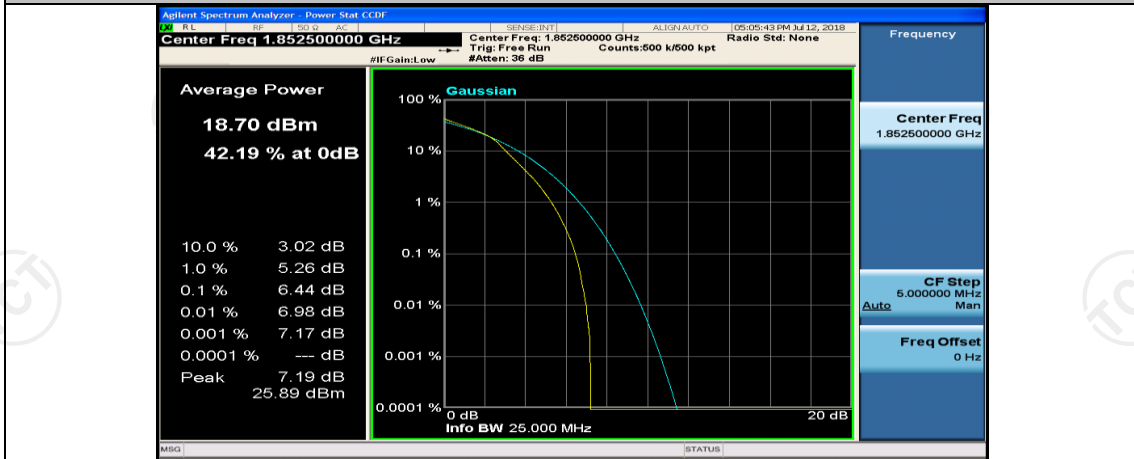

(Channel Bandwidth: 5 MHz)_LCH_16QAM_12RB#13