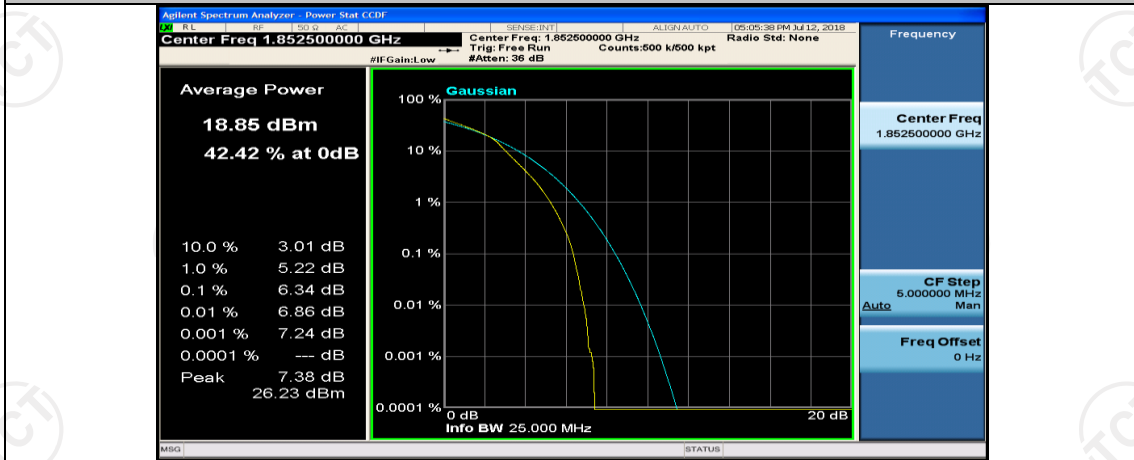

(Channel Bandwidth: 5 MHz)_LCH_16QAM_12RB#6