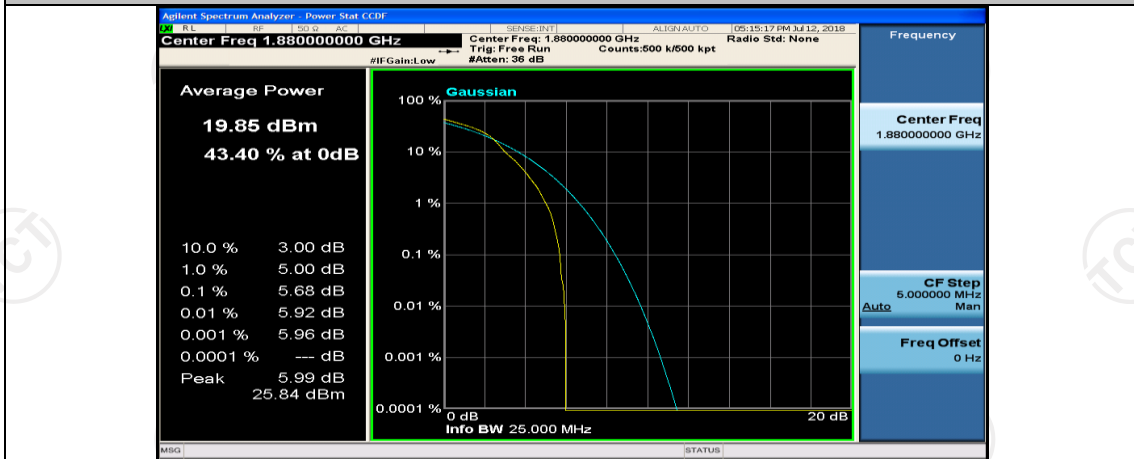

(Channel Bandwidth:15 MHz)_MCH_16QAM_1RB#37

(Channel Bandwidth:15 MHz)_MCH_16QAM_1RB#74