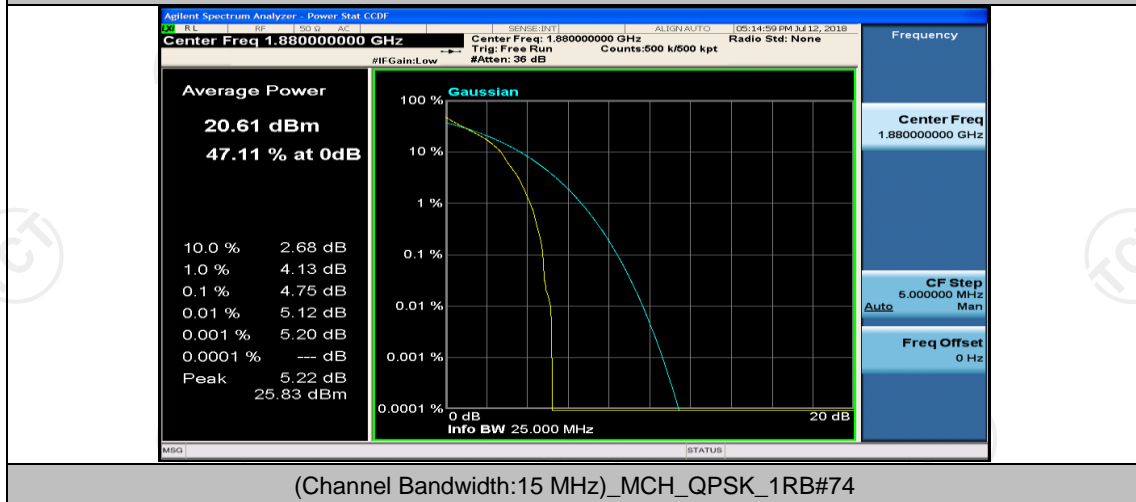

Channel Bandwidth: 10 MHz_HCH_16QAM_50RB#0

Channel Bandwidth: 15 MHz

(Channel Bandwidth:15 MHz)_MCH_QPSK_1RB#0

(Channel Bandwidth:15 MHz)_MCH_QPSK_1RB#37

(Channel Bandwidth:15 MHz)_MCH_QPSK_1RB#74

(Channel Bandwidth:15 MHz)_MCH_QPSK_37RB#0