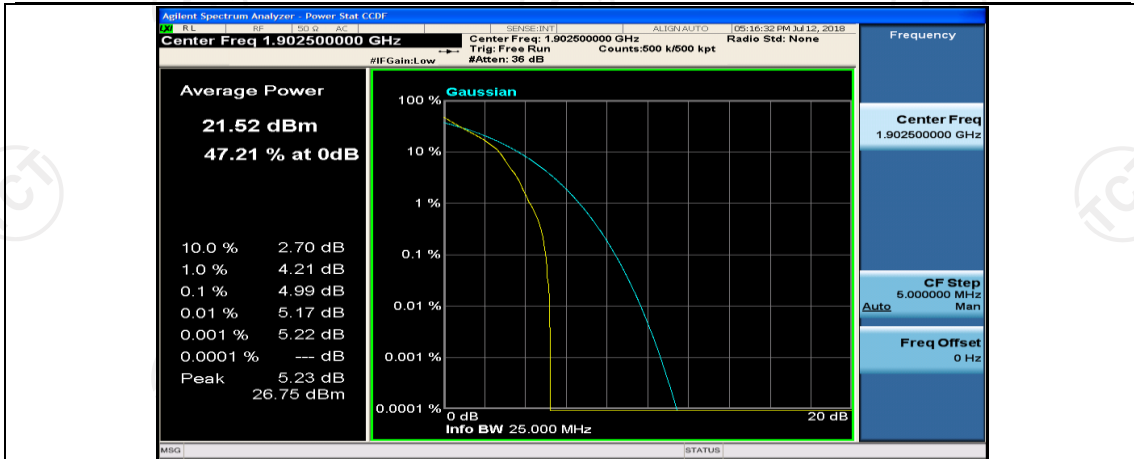

(Channel Bandwidth:15 MHz)_MCH_QPSK_37RB#18

(Channel Bandwidth:15 MHz)_MCH_QPSK_37RB#38

(Channel Bandwidth:15 MHz)_MCH_QPSK_75RB#0

(Channel Bandwidth:15 MHz)_HCH_QPSK_1RB#0

(Channel Bandwidth:15 MHz)_HCH_QPSK_1RB#37