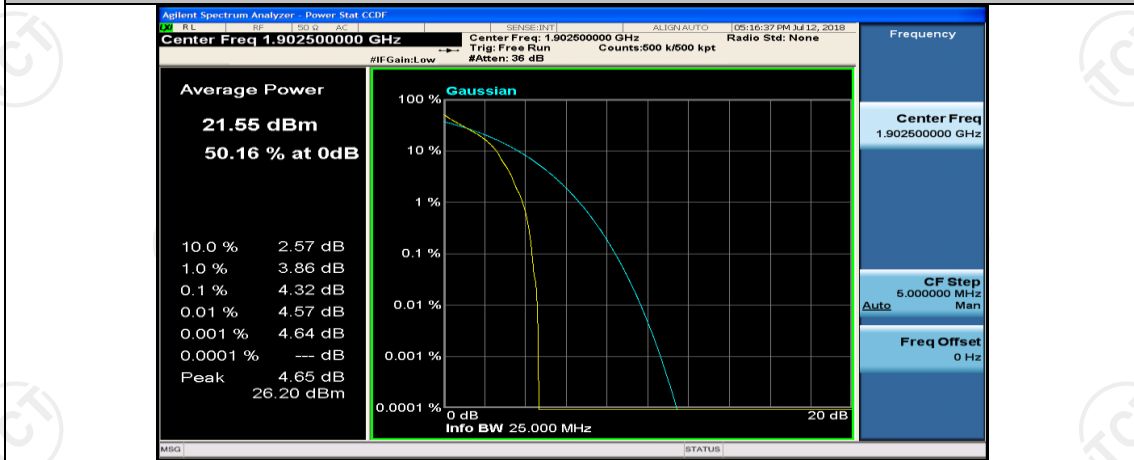

(Channel Bandwidth:15 MHz)_HCH_QPSK_1RB#74