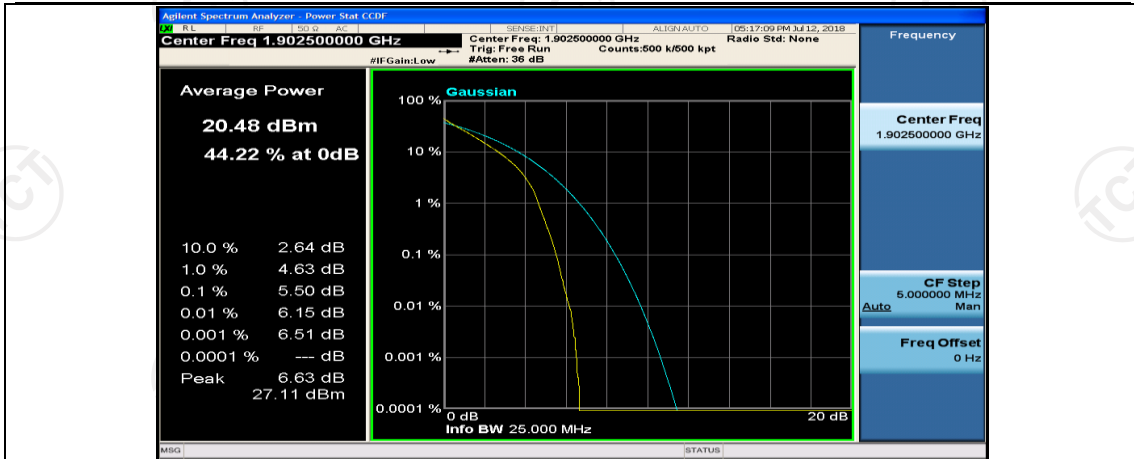

(Channel Bandwidth:15 MHz)_HCH_QPSK_37RB#18