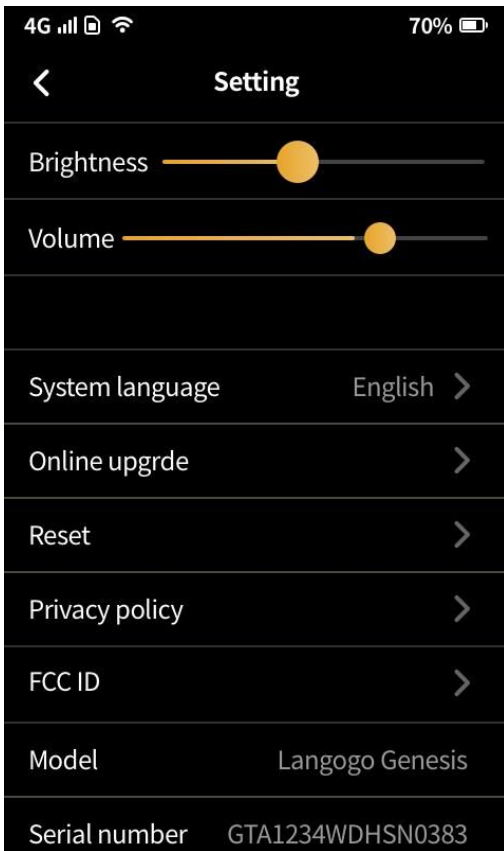

Label Artwork and Location

Model: Langogo Genesis

Label:

Wearable & handheld translation device

Model: Langogo Genesis

FCC ID:2AQLY-T1

FCC ID Operational Guideline

First step : Click the menu'  '

Second step : Click 'Settings'

Third step : Click 'View the FCC ID'

The 15C statement is reflected in the user manual and is not reflected on the label.