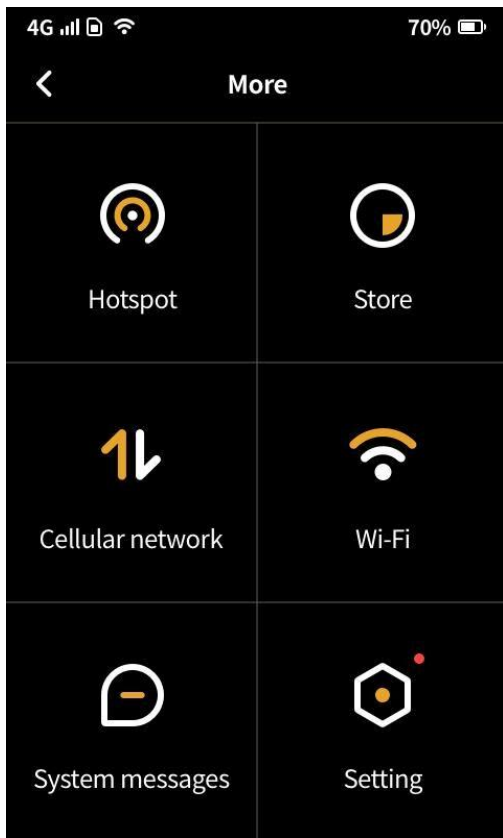

Label Artwork and Location

Model: Langogo Genesis

Label:

Wearable & handheld translation device

Model: Langogo Genesis

FCC ID:2AQLY-T1

FCC ID Operational Guideline

First step : Click the menu'  '

Second step : Click 'Settings'

Third step : Click 'View the FCC ID'

The 15C statement is reflected in the user manual and is not reflected on the label.