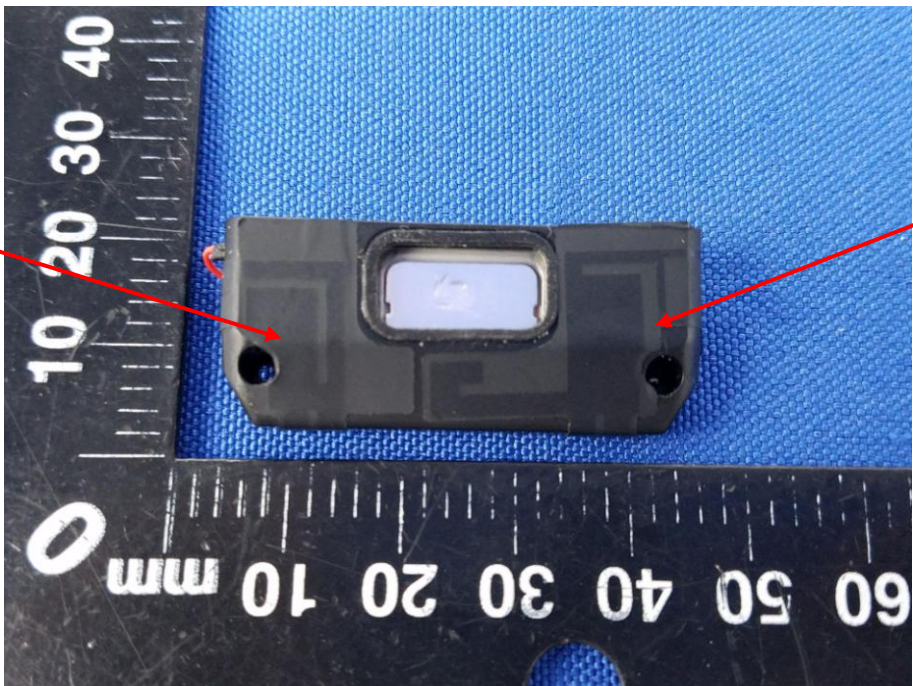

## Appendix B: Photographs of EUT

Product: Wearable & handheld translation device

Model: Langogo Genesis

Internal Photos

LTE Rec ANT

BT/BLE/WIFI ANT

GSM/LTE ANT