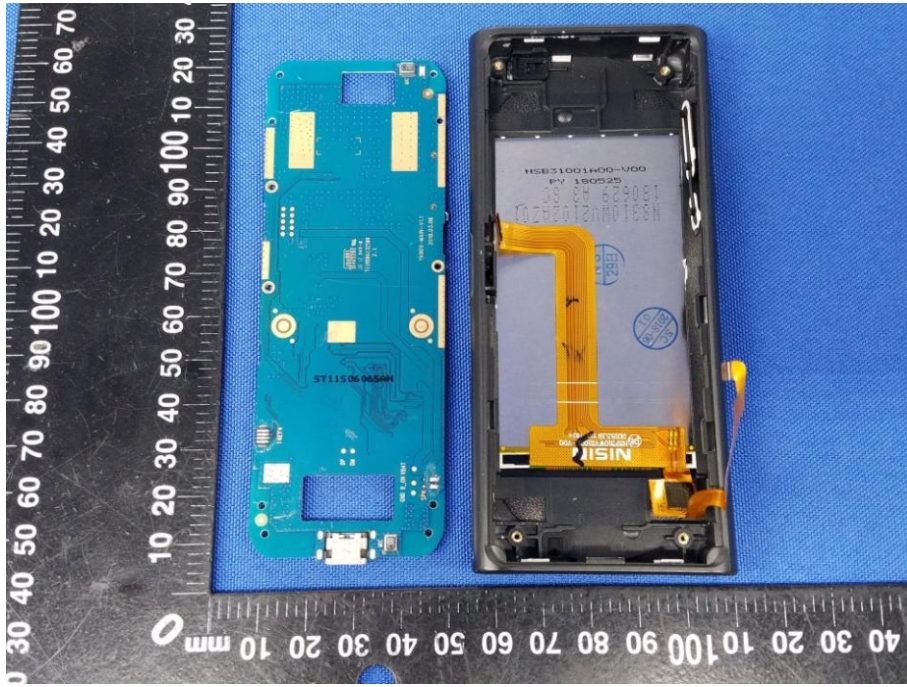

## Appendix B: Photographs of EUT

Product: Wearable & handheld translation device

Model: Langogo Genesis

Internal Photos

LTE Rec ANT

BT/BLE/WIFI ANT

GSM/LTE ANT