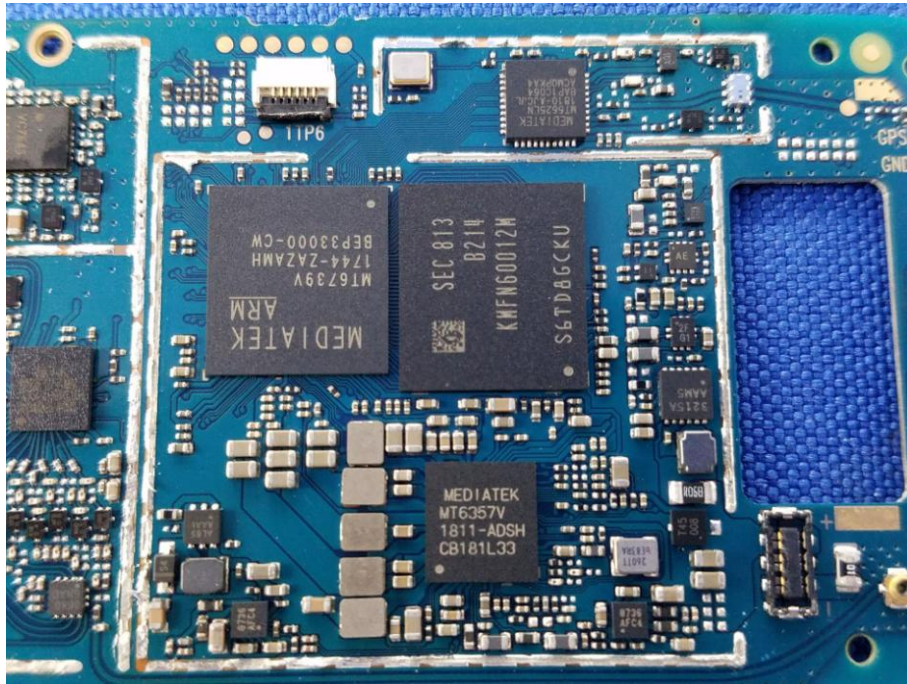

## Appendix B: Photographs of EUT

Product: Wearable & handheld translation device

Model: Langogo Genesis

Internal Photos

LTE Rec ANT

BT/BLE/WIFI ANT

GSM/LTE ANT