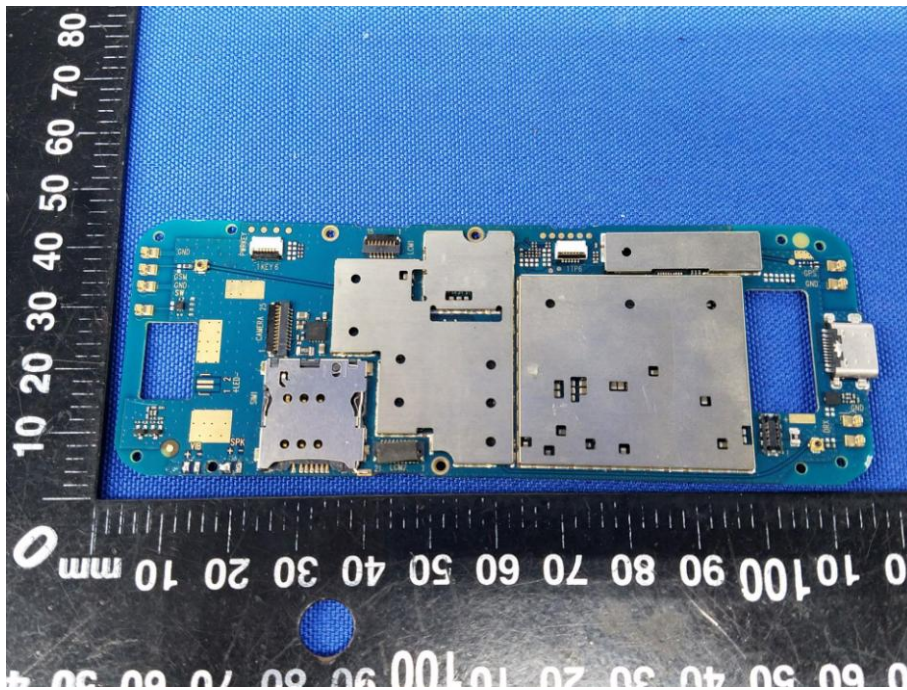

## Appendix B: Photographs of EUT

Product: Wearable & handheld translation device

Model: Langogo Genesis

Internal Photos

LTE Rec ANT

BT/BLE/WIFI ANT

GSM/LTE ANT