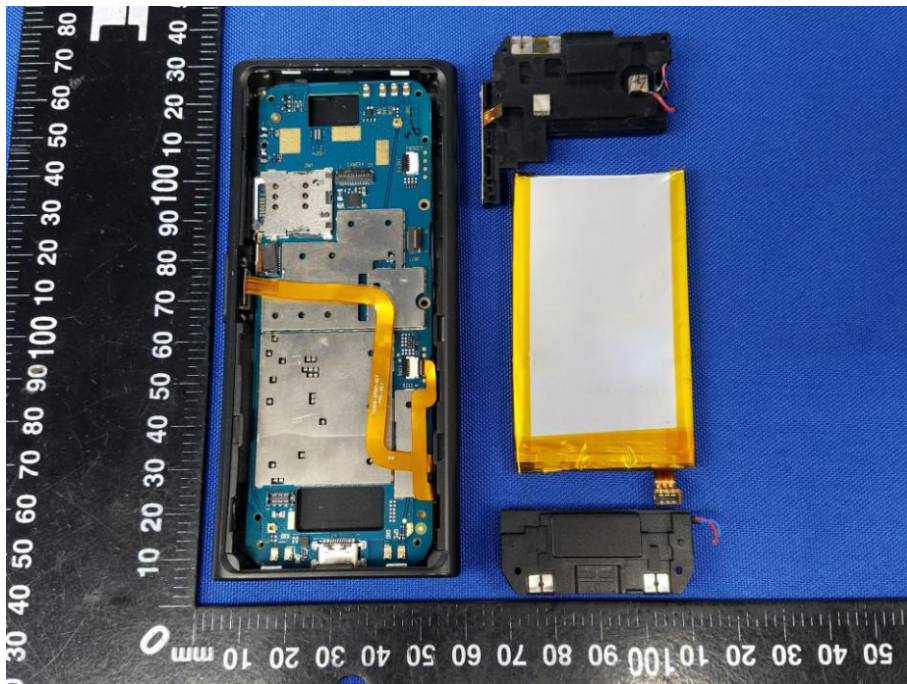

## Appendix B: Photographs of EUT

Product: Wearable & handheld translation device

Model: Langogo Genesis

Internal Photos

LTE Rec ANT

BT/BLE/WIFI ANT

GSM/LTE ANT