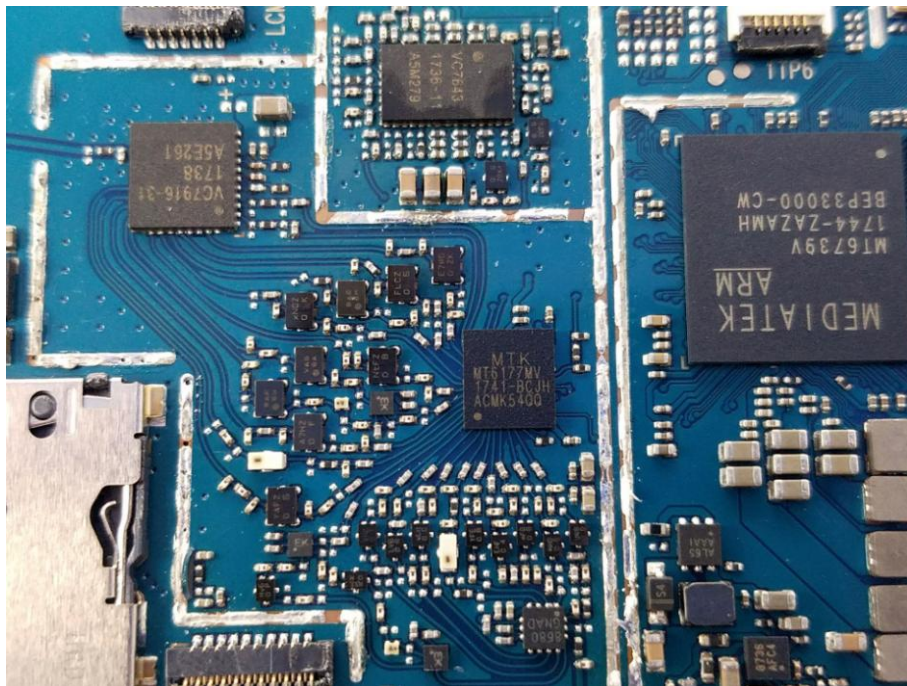

## Appendix B: Photographs of EUT

Product: Wearable & handheld translation device

Model: Langogo Genesis

Internal Photos

LTE Rec ANT

BT/BLE/WIFI ANT

GSM/LTE ANT