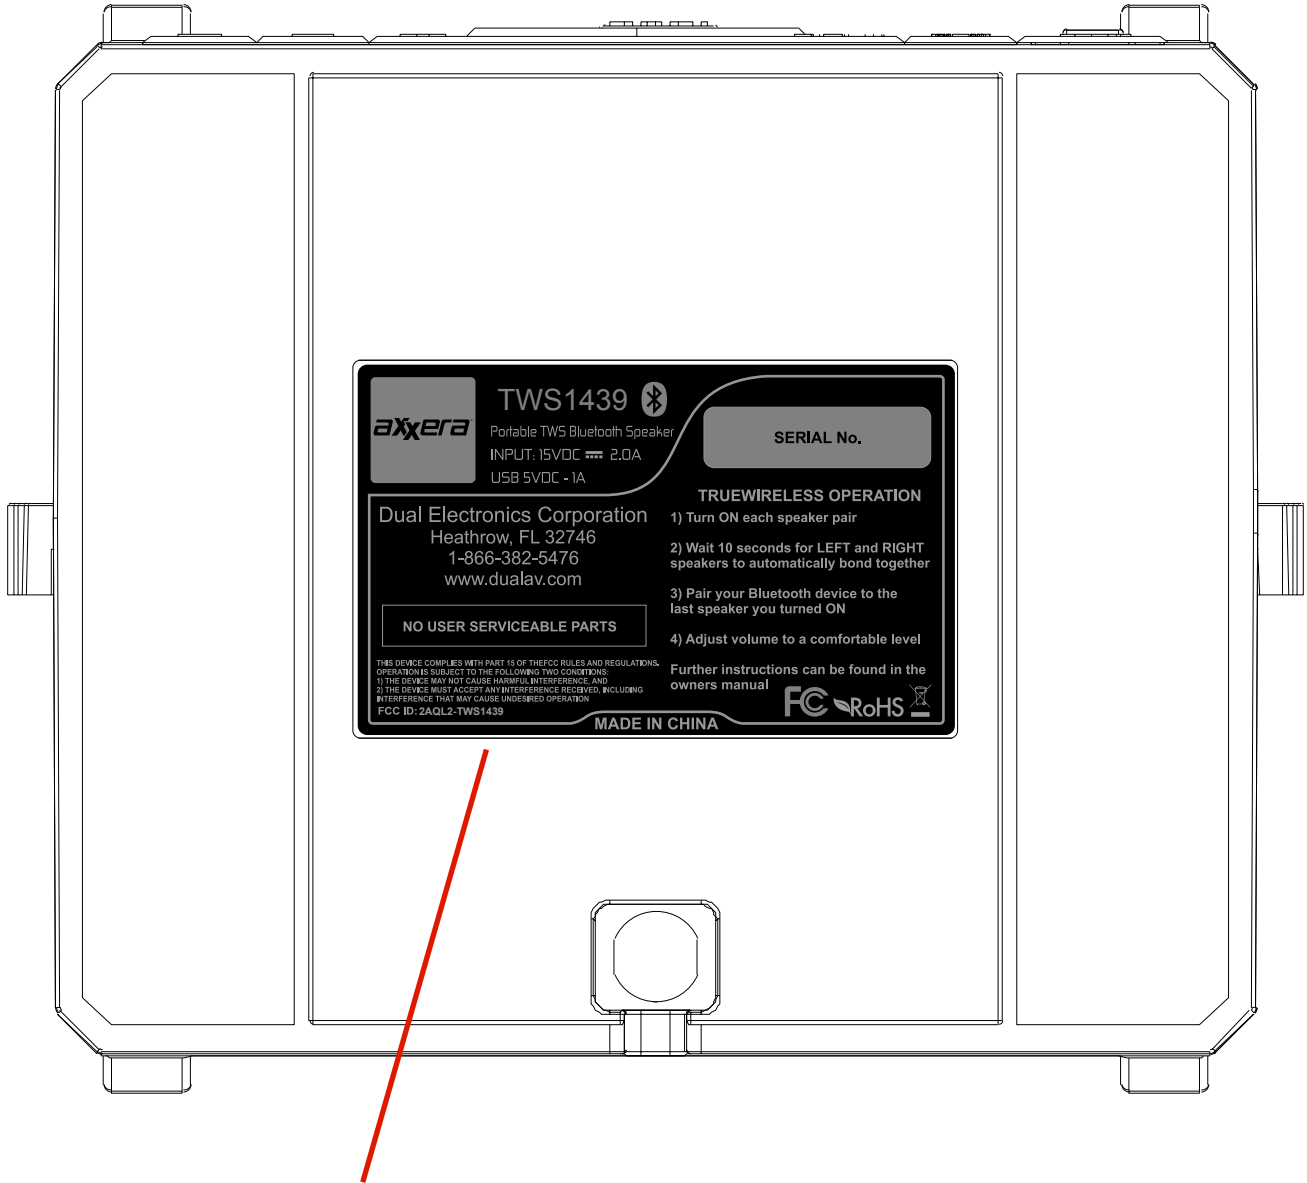

**LU48BTS MODEL LABEL STICKER**  
**MATERIAL: 0.25mm PC**  
**SIZE: 80mm x 50mm**  
**PRINTED FROM THE BACKSIDE**

**TWS1439 MODEL LABEL STICKER**  
**MATERIAL: 0.25mm PC**  
**SIZE: 80mm x 50mm**  
**PRINTED FROM THE BACKSIDE**