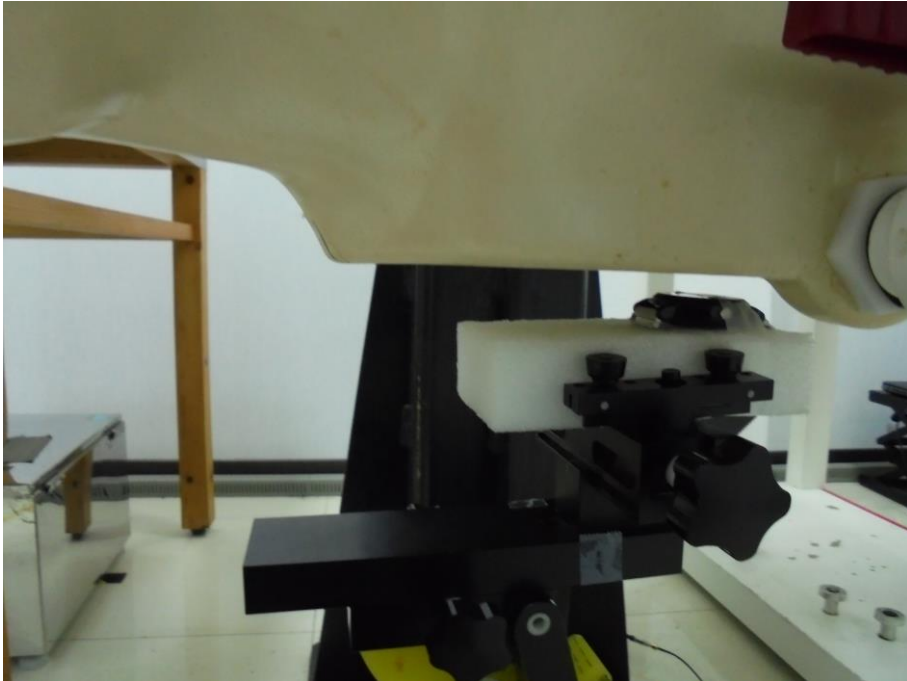

SAR Test Setup Photographs

EUT Side Definition	
Mode	Side
1	Front
2	Back

Phantom Position : Flat	EUT side : Front
Spacing to phantom : 10 mm	Accessory : N/A

Phantom Position : Flat	EUT side : Back
Spacing to phantom : 0 mm	Accessory : NA