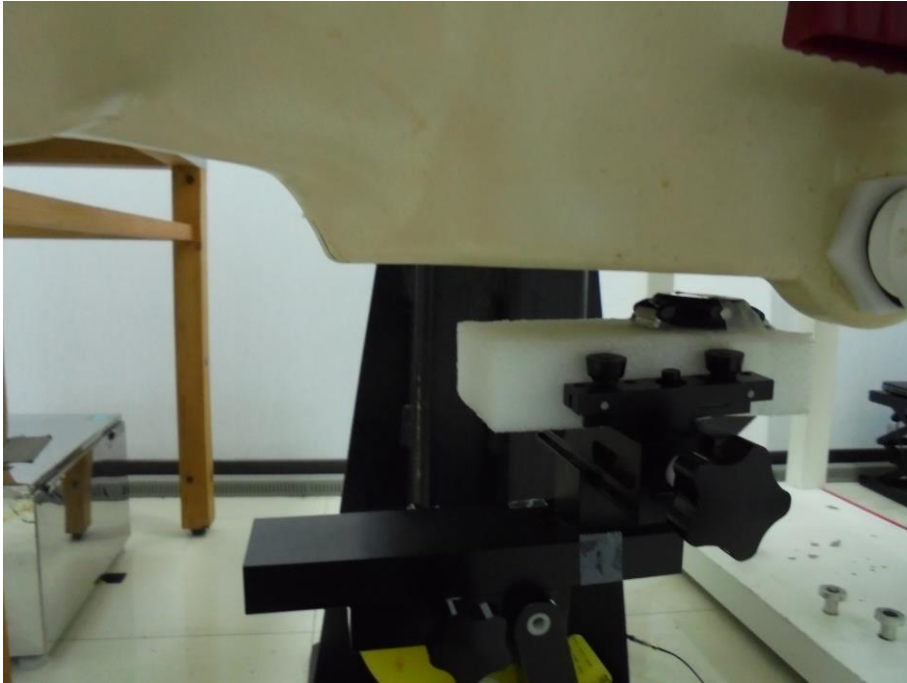

SAR Test Setup Photographs

EUT Side Definition	
Mode	Side
1	Front
2	Back

Phantom Position : Flat	EUT side : Front
Spacing to phantom : 10 mm	Accessory : N/A

Phantom Position : Flat	EUT side : Back
Spacing to phantom : 0 mm	Accessory : NA