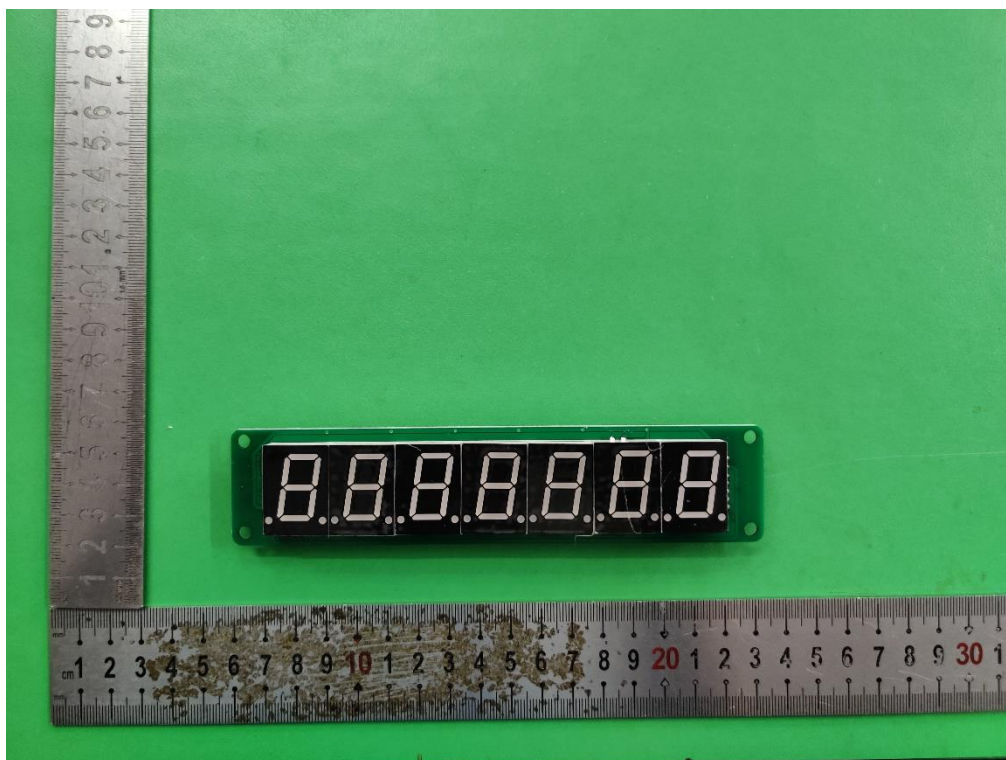

Product Name: Ticket Dome R GMP

Test Model No.: T-351

**EUT Constructional Details**

**Internal Photo**

**EUT Constructional Details**

NFC Module