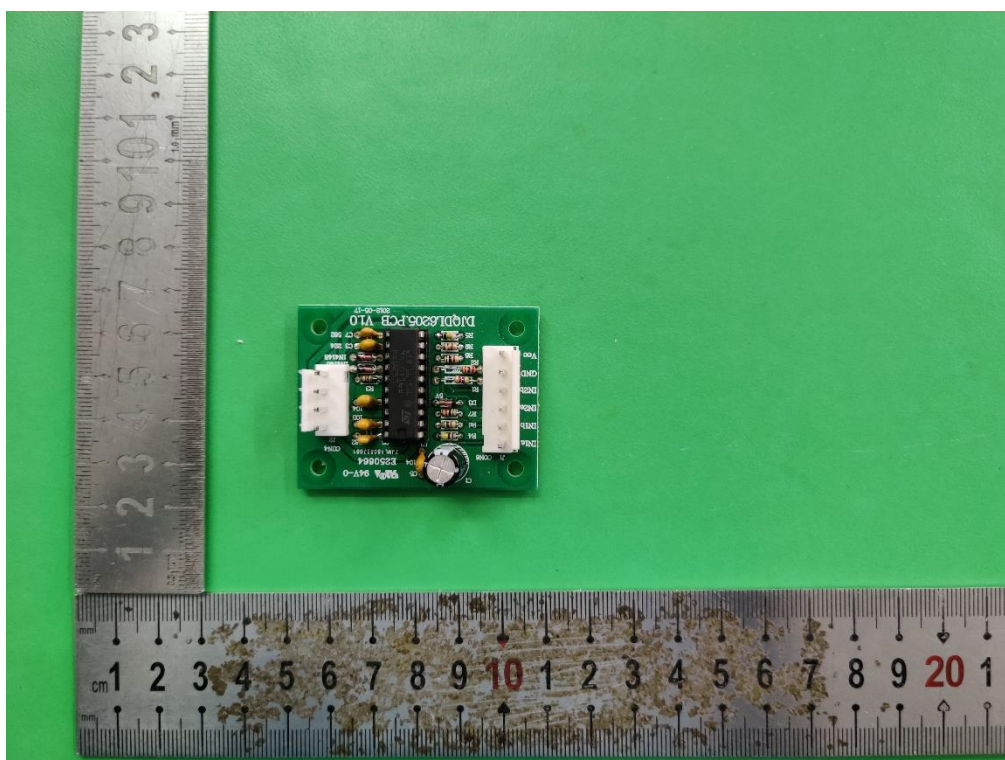

Product Name: Ticket Dome R GMP

Test Model No.: T-351

**EUT Constructional Details**

**Internal Photo**

**EUT Constructional Details**

NFC Module