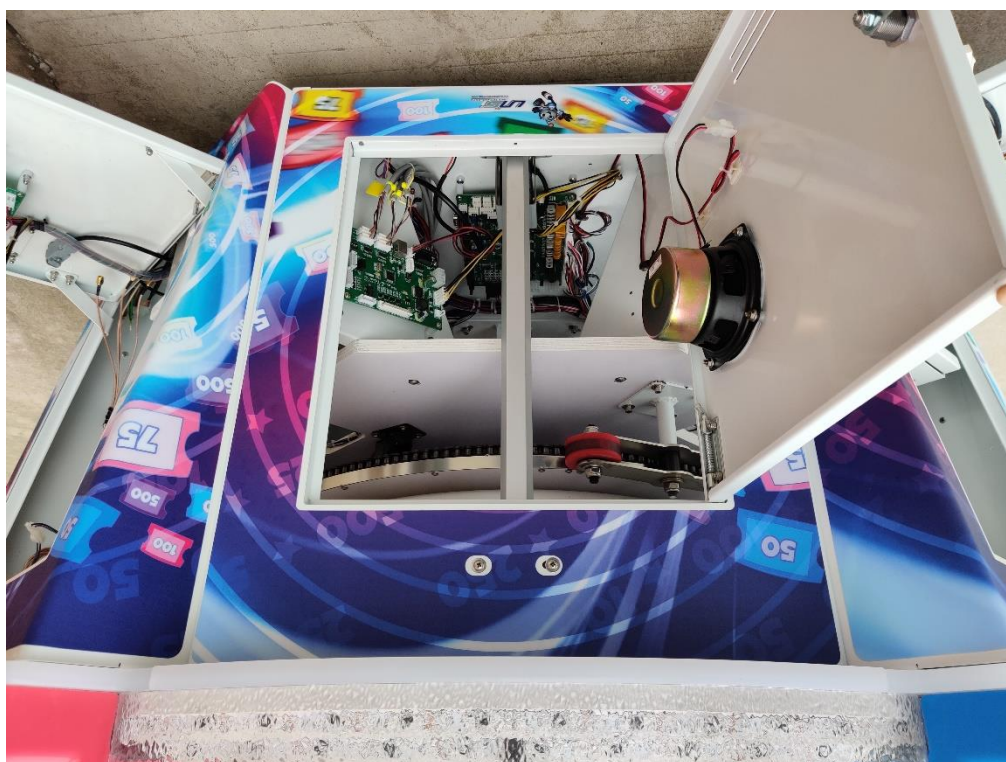

Product Name: Ticket Dome R GMP

Test Model No.: T-351

**EUT Constructional Details**

**Internal Photo**

**EUT Constructional Details**

NFC Module