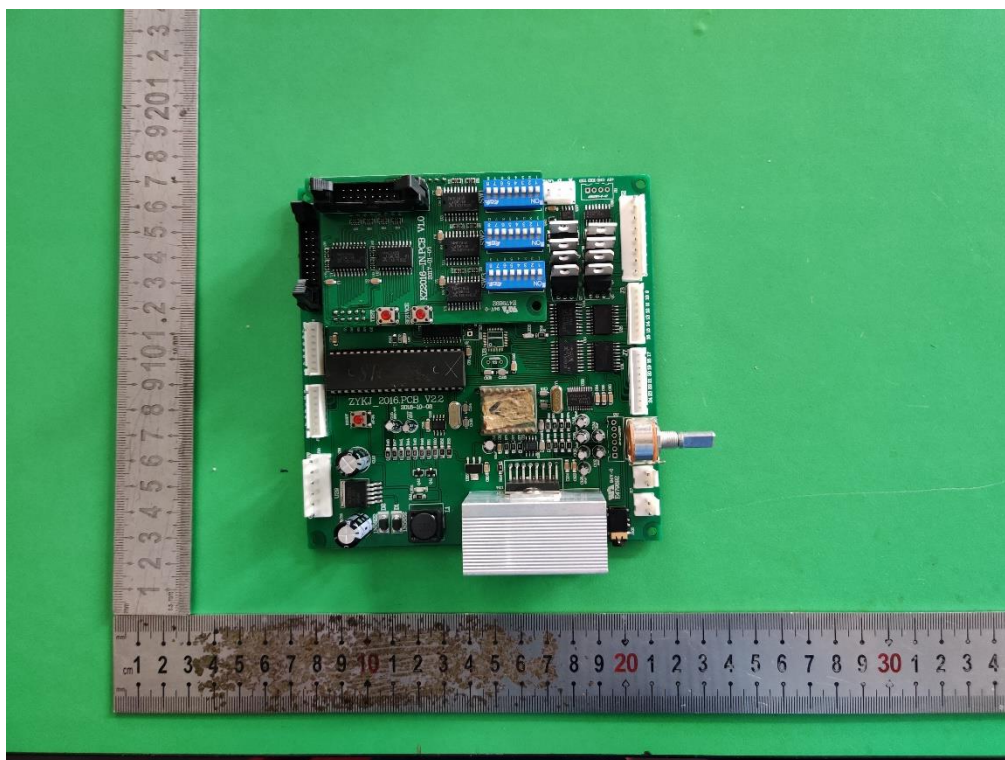

Product Name: Ticket Dome R GMP

Test Model No.: T-351

**EUT Constructional Details**

**Internal Photo**

**EUT Constructional Details**

NFC Module