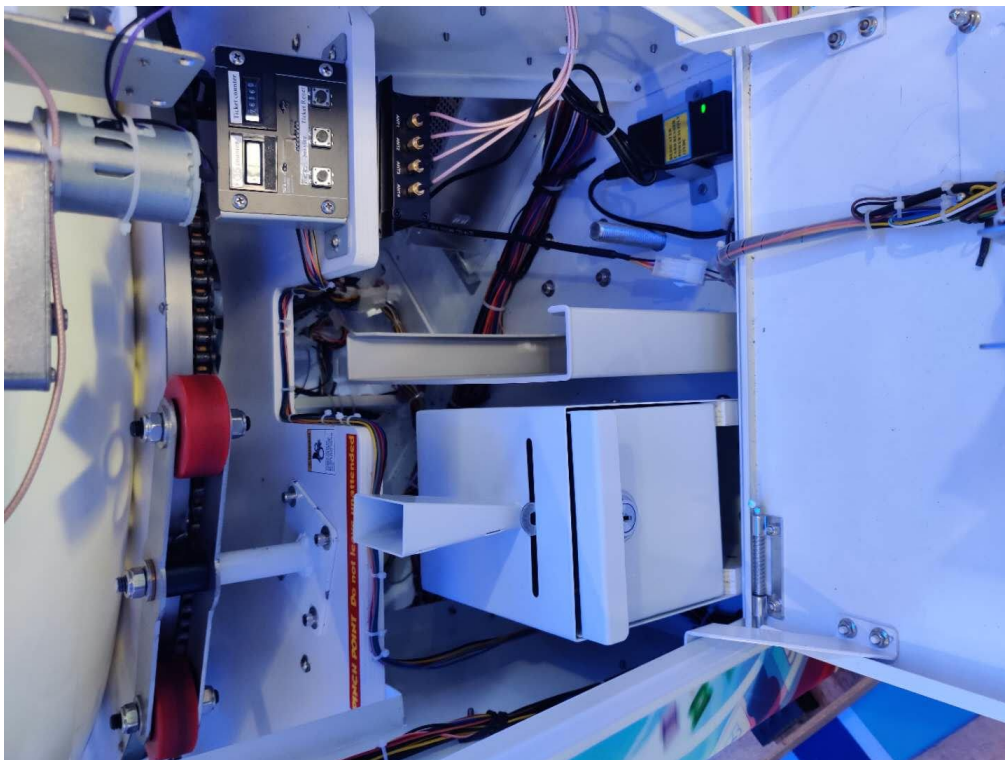

Product Name: Ticket Dome R GMP

Test Model No.: T-351

**EUT Constructional Details**

**Internal Photo**

**EUT Constructional Details**

NFC Module