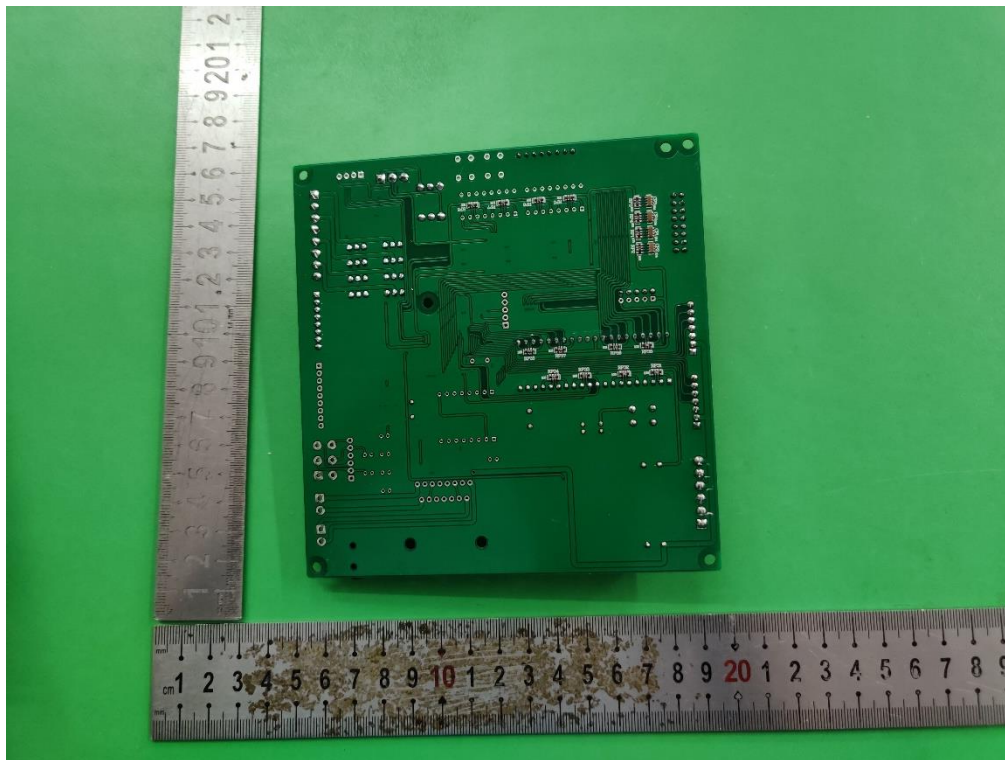

Product Name: Ticket Dome R GMP

Test Model No.: T-351

**EUT Constructional Details**

**Internal Photo**

**EUT Constructional Details**

NFC Module