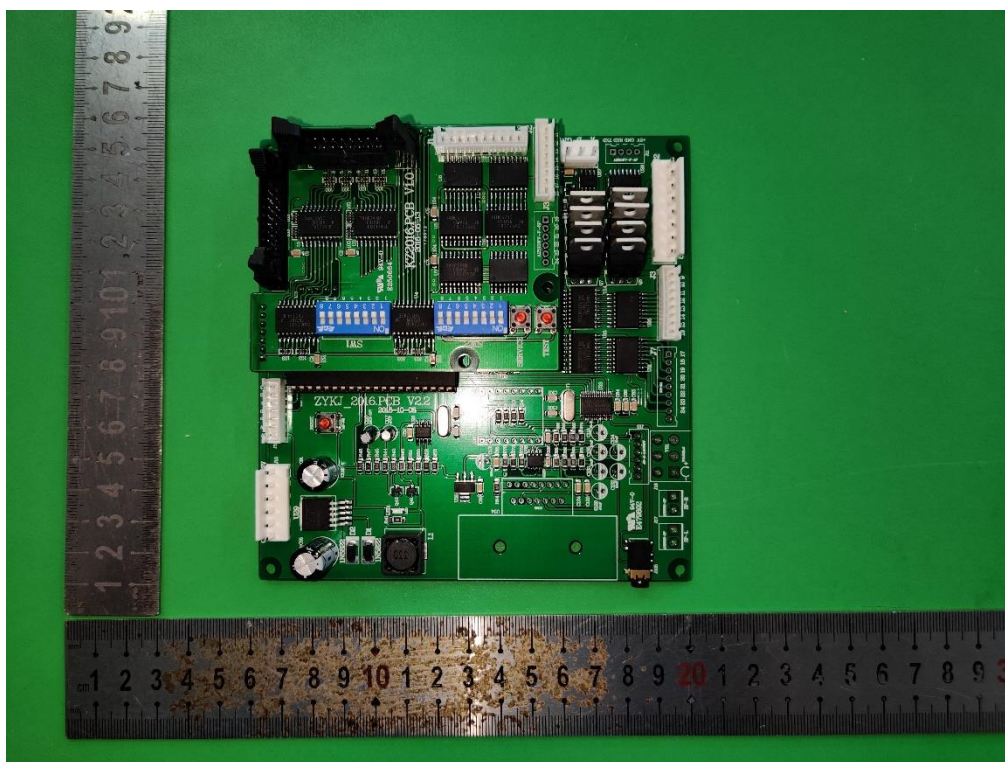

Product Name: Ticket Dome R GMP

Test Model No.: T-351

**EUT Constructional Details**

**Internal Photo**

**EUT Constructional Details**

NFC Module