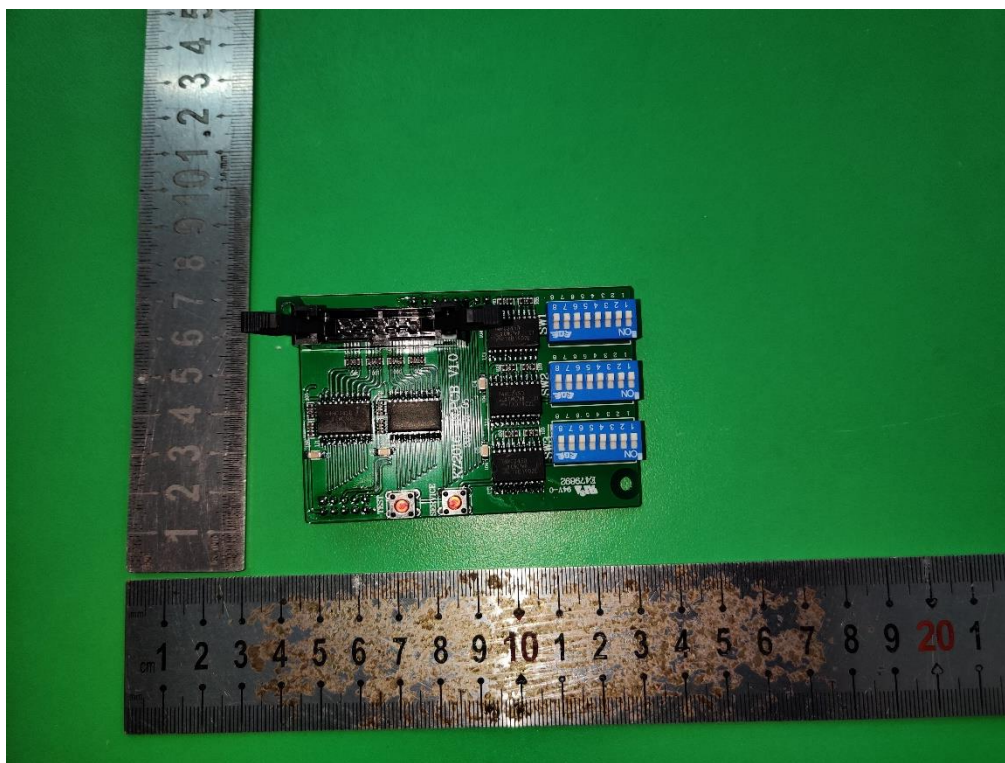

Product Name: Ticket Dome R GMP

Test Model No.: T-351

**EUT Constructional Details**

**Internal Photo**

**EUT Constructional Details**

NFC Module