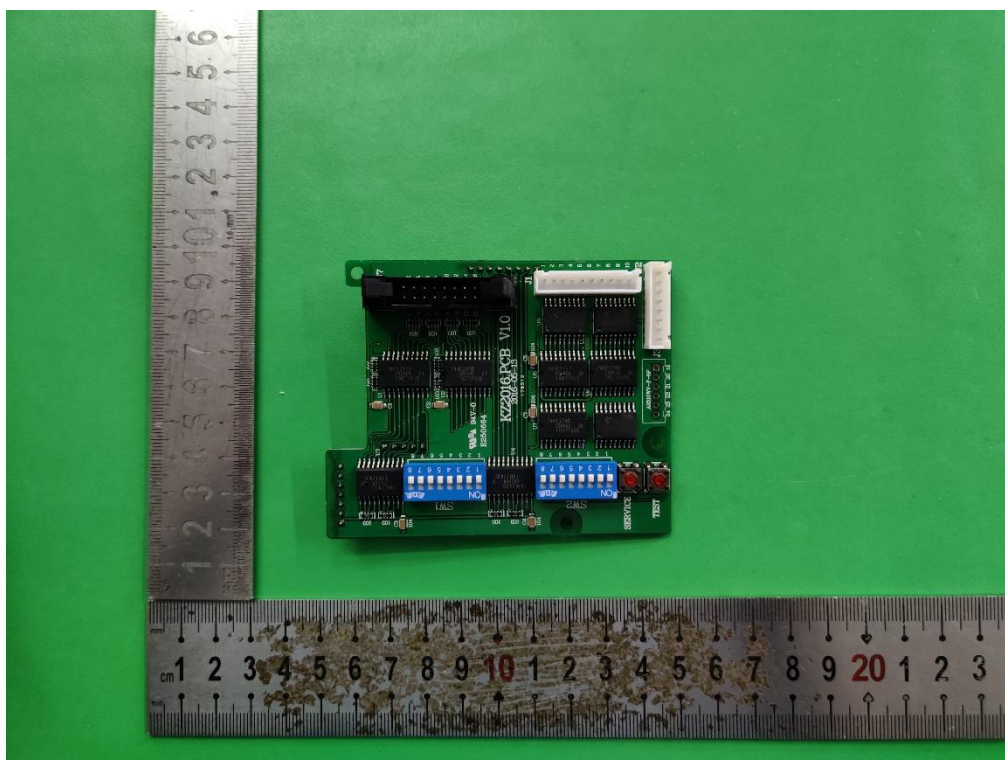

Product Name: Ticket Dome R GMP

Test Model No.: T-351

**EUT Constructional Details**

**Internal Photo**

**EUT Constructional Details**

NFC Module