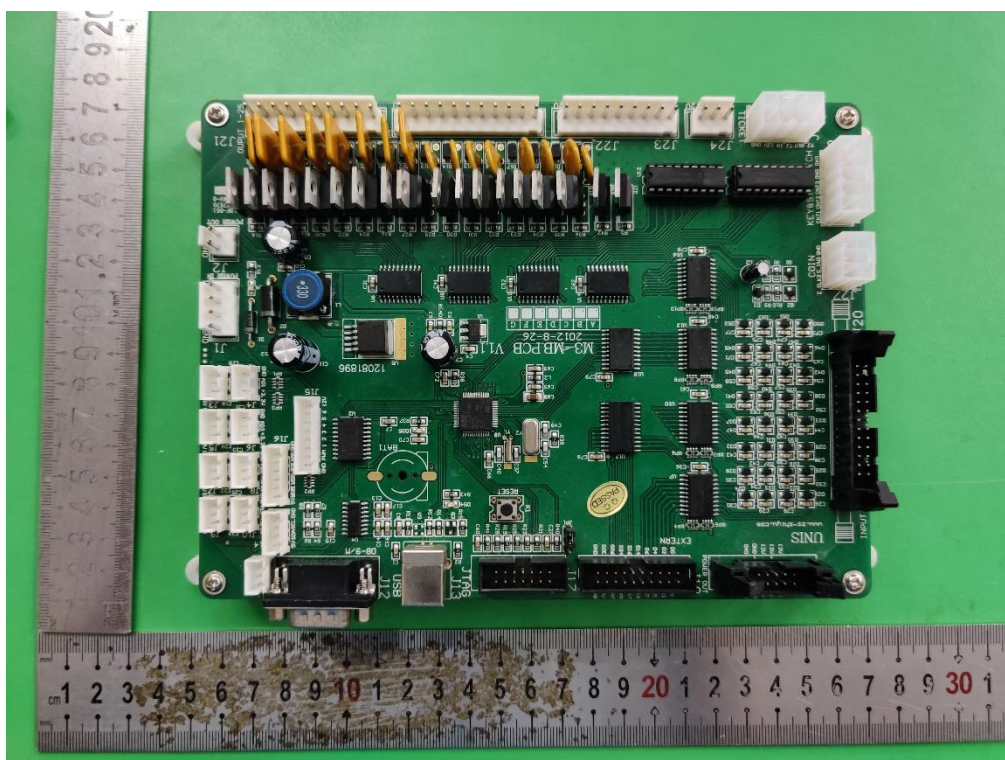

Product Name: Ticket Dome R GMP

Test Model No.: T-351

**EUT Constructional Details**

**Internal Photo**

**EUT Constructional Details**

NFC Module