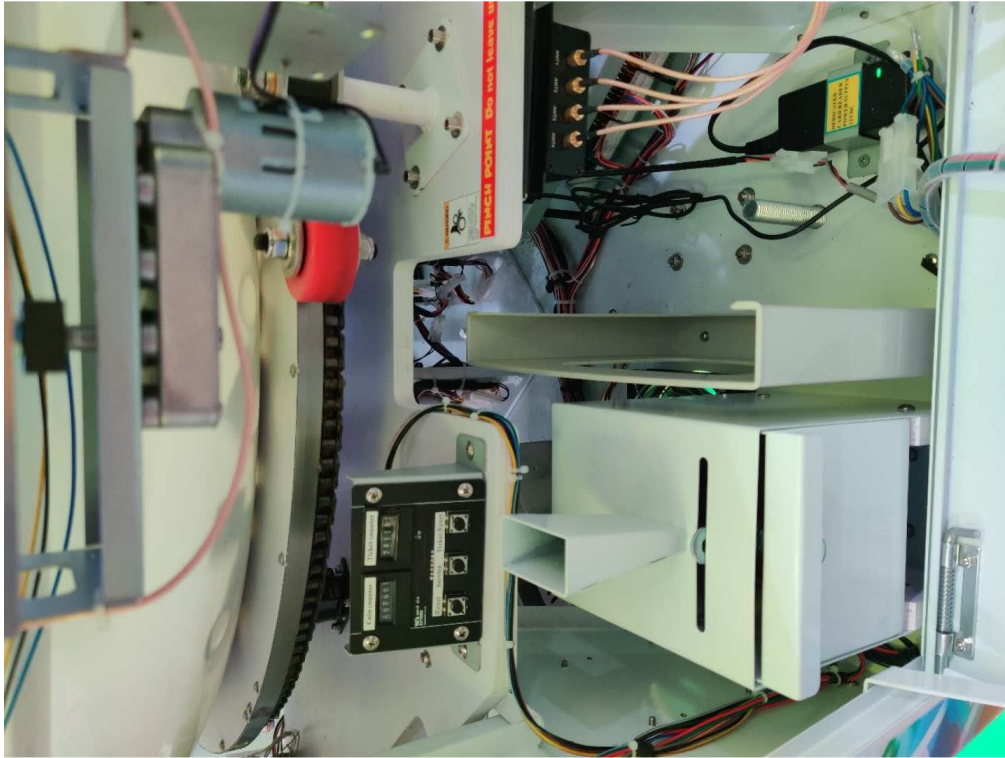

Product Name: Ticket Dome R GMP

Test Model No.: T-351

**EUT Constructional Details**

**Internal Photo**

**EUT Constructional Details**

NFC Module