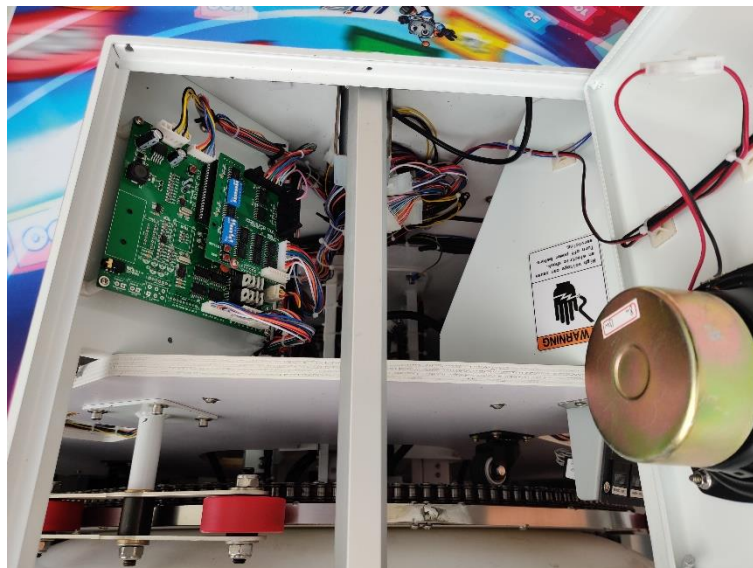

Product Name: Ticket Dome R GMP

Test Model No.: T-351

**EUT Constructional Details**

**Internal Photo**

**EUT Constructional Details**

NFC Module