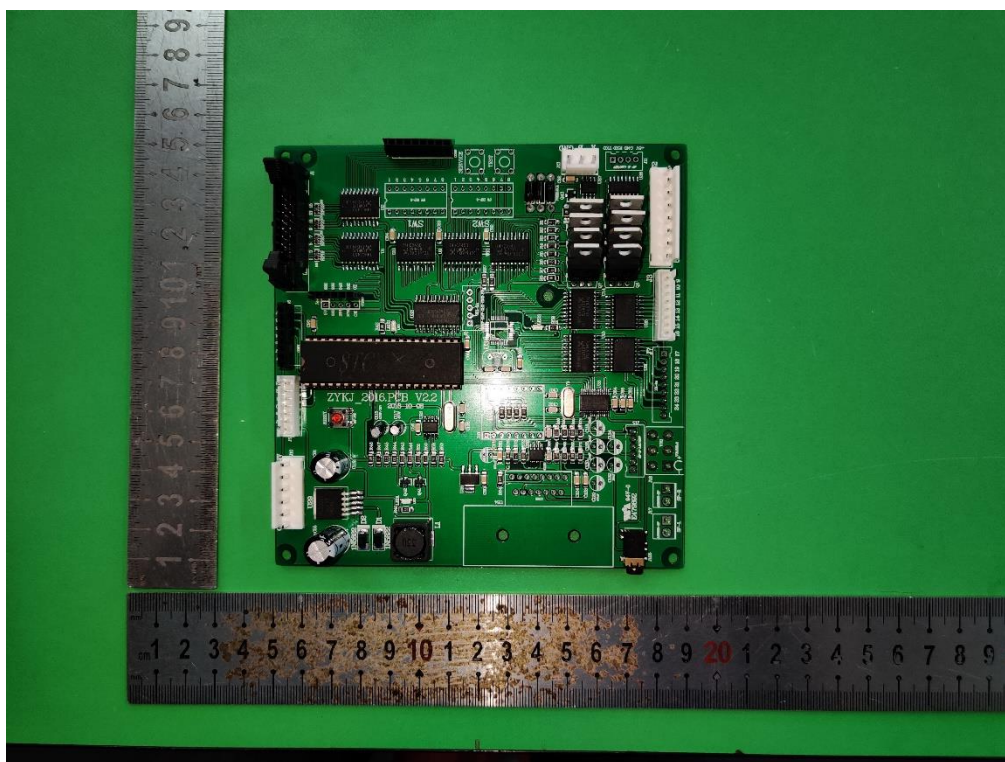

Product Name: Ticket Dome R GMP

Test Model No.: T-351

**EUT Constructional Details**

**Internal Photo**

**EUT Constructional Details**

NFC Module