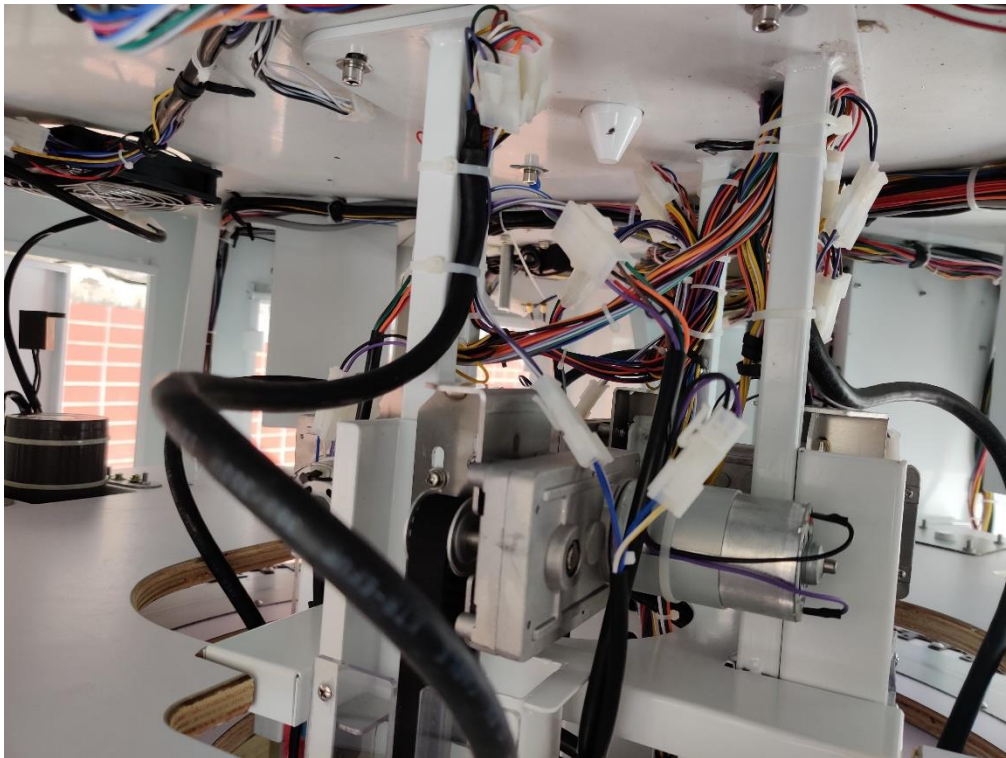

Product Name: Ticket Dome R GMP

Test Model No.: T-351

**EUT Constructional Details**

**Internal Photo**

**EUT Constructional Details**

NFC Module