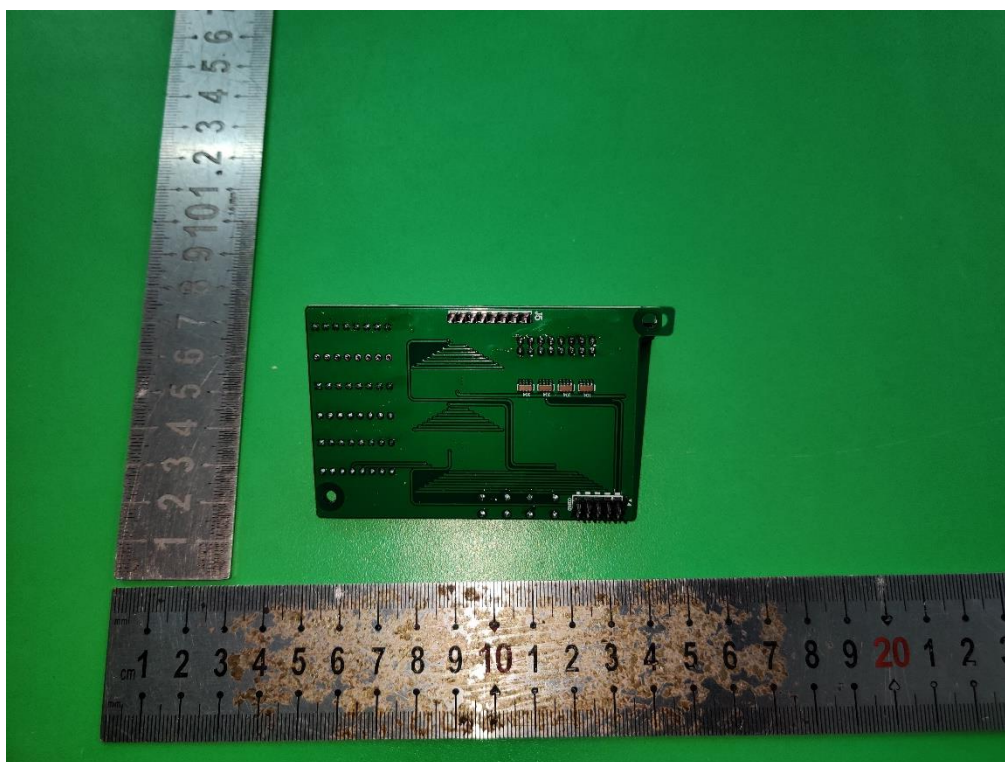

Product Name: Ticket Dome R GMP

Test Model No.: T-351

**EUT Constructional Details**

**Internal Photo**

**EUT Constructional Details**

NFC Module