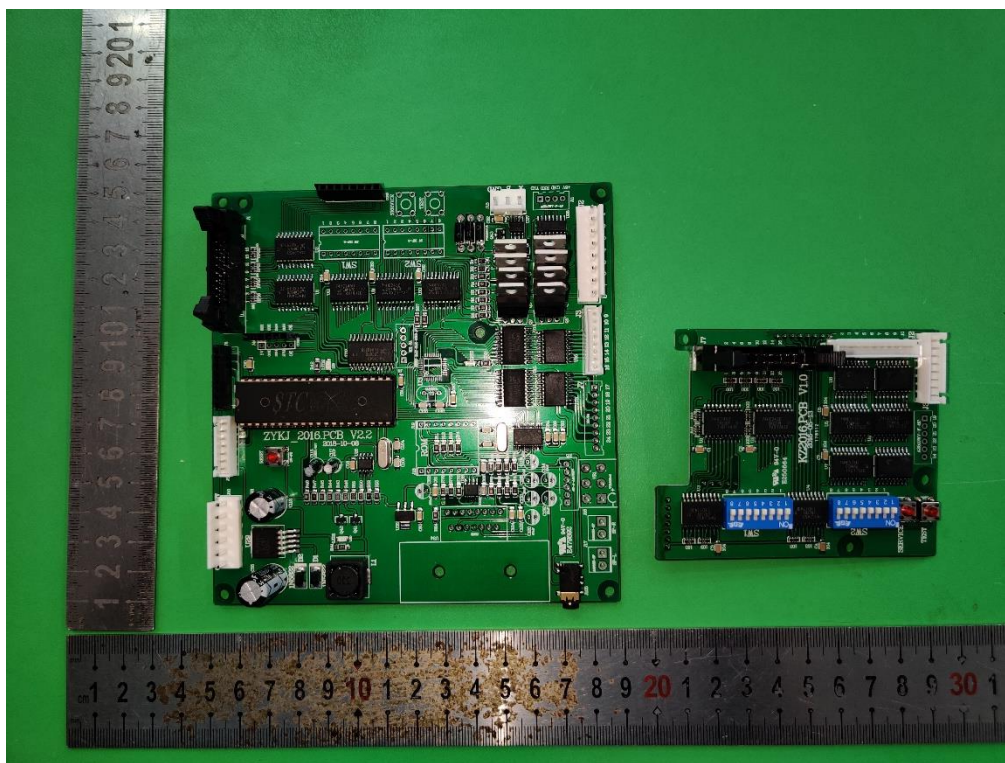

Product Name: Ticket Dome R GMP

Test Model No.: T-351

**EUT Constructional Details**

**Internal Photo**

**EUT Constructional Details**

NFC Module