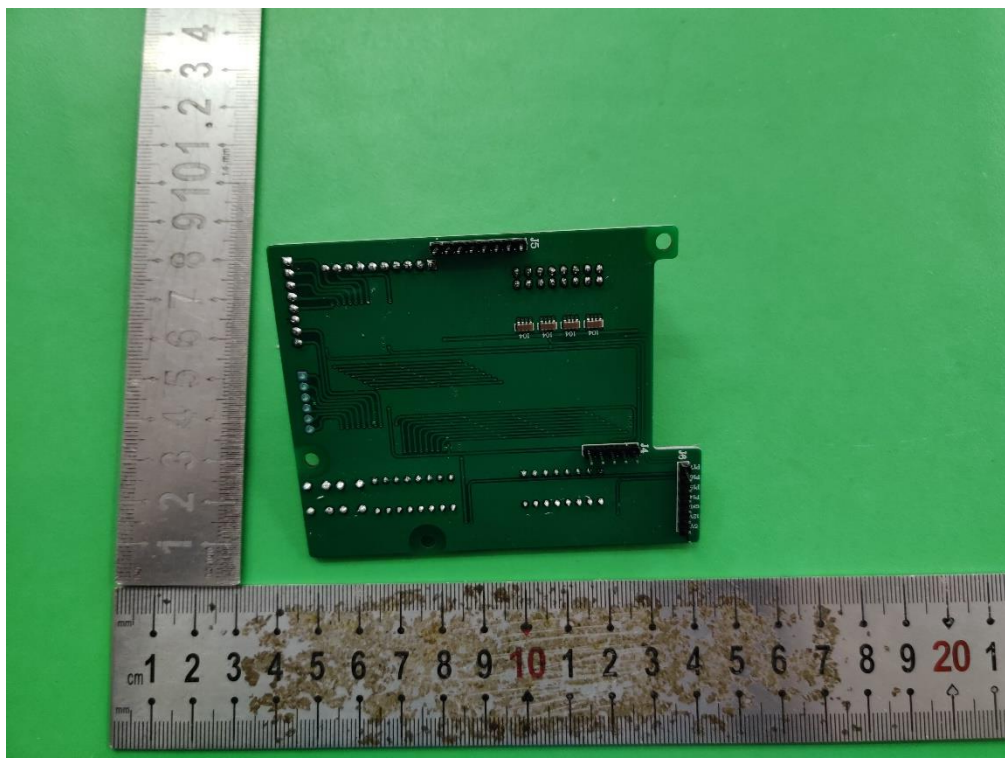

Product Name: Ticket Dome R GMP

Test Model No.: T-351

**EUT Constructional Details**

**Internal Photo**

**EUT Constructional Details**

NFC Module