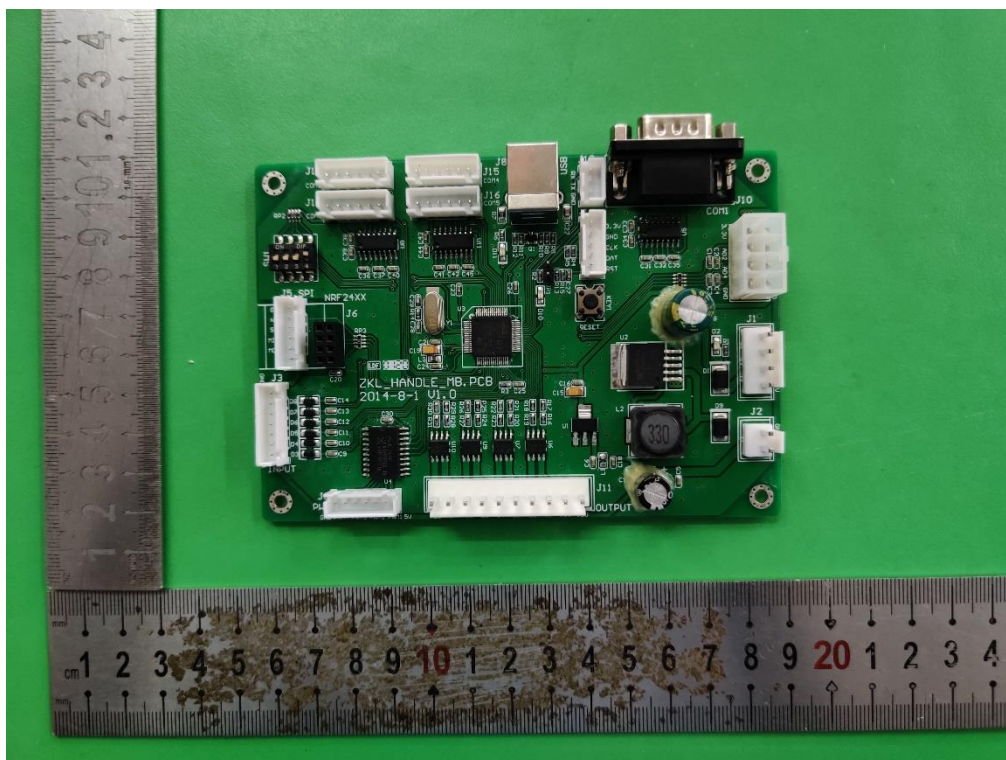

Product Name: Ticket Dome R GMP

Test Model No.: T-351

**EUT Constructional Details**

**Internal Photo**

**EUT Constructional Details**

NFC Module