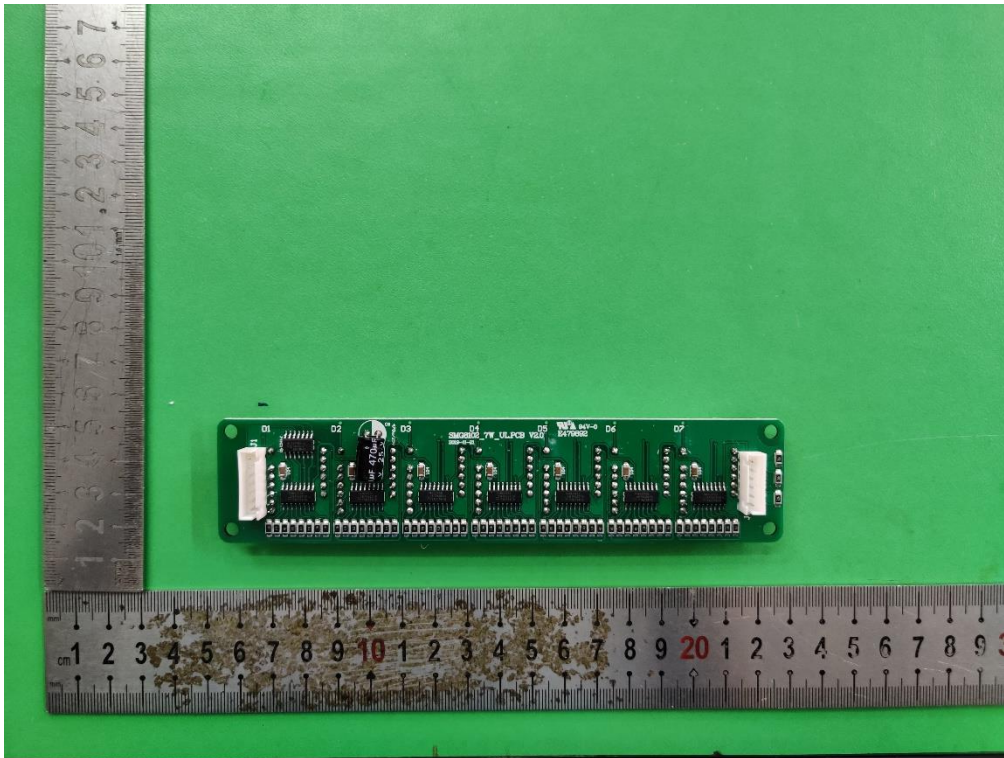

Product Name: Ticket Dome R GMP

Test Model No.: T-351

**EUT Constructional Details**

**Internal Photo**

**EUT Constructional Details**

NFC Module