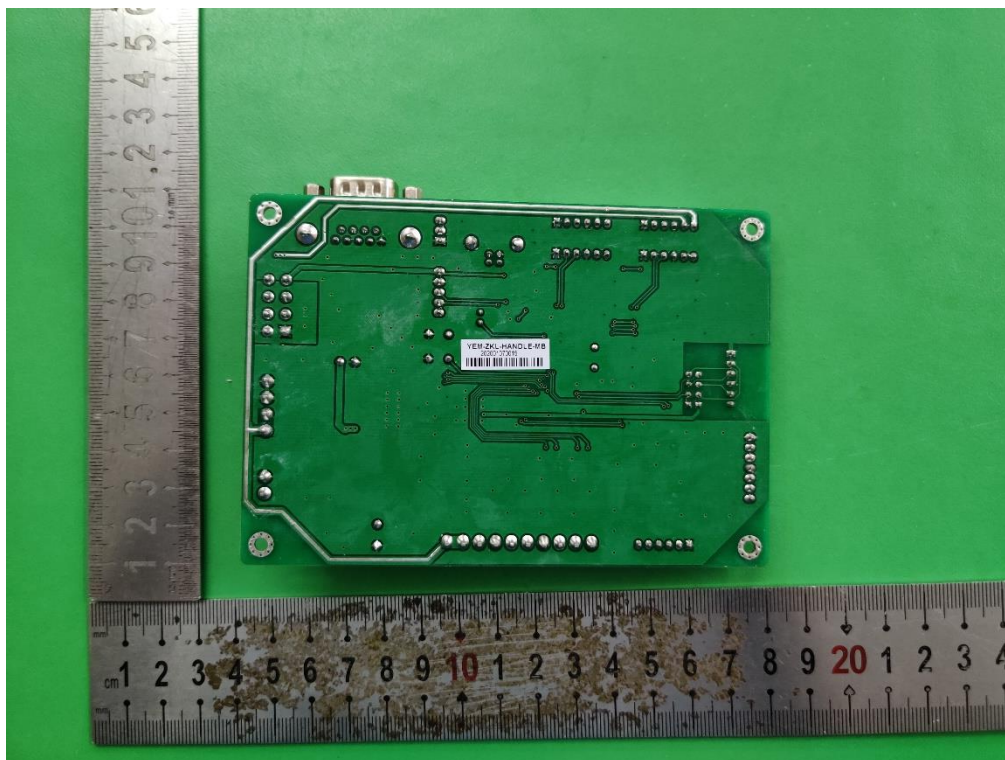

Product Name: Ticket Dome R GMP

Test Model No.: T-351

**EUT Constructional Details**

**Internal Photo**

**EUT Constructional Details**

NFC Module