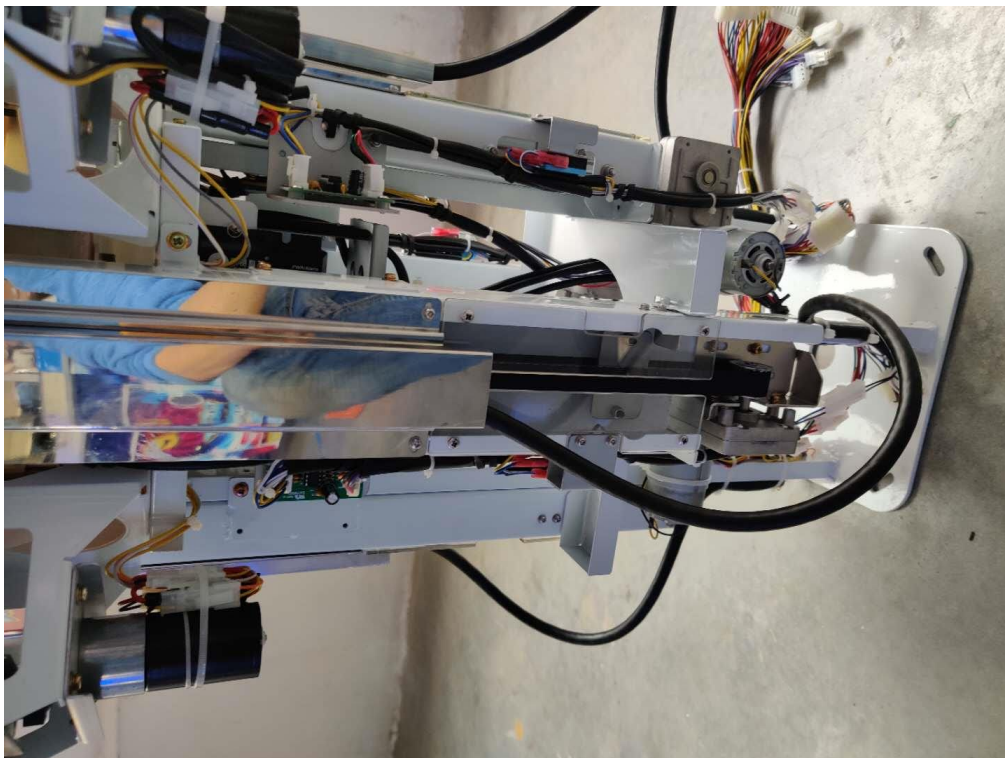

Product Name: Ticket Dome R GMP

Test Model No.: T-351

**EUT Constructional Details**

**Internal Photo**

**EUT Constructional Details**

NFC Module