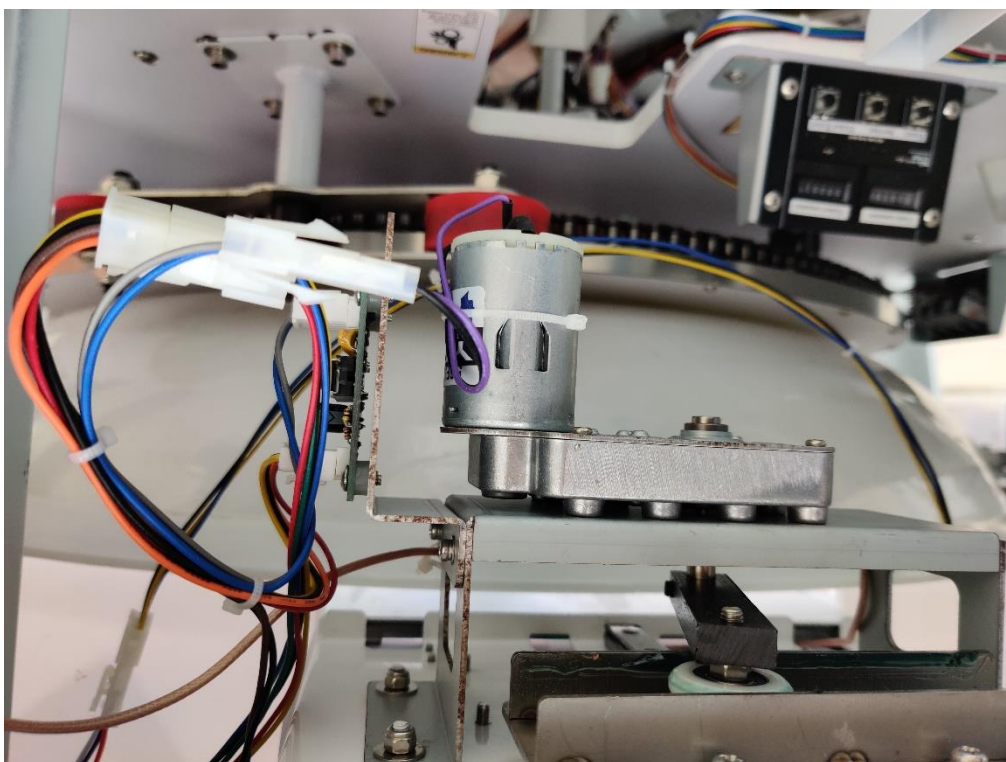

Product Name: Ticket Dome R GMP

Test Model No.: T-351

**EUT Constructional Details**

**Internal Photo**

**EUT Constructional Details**

NFC Module