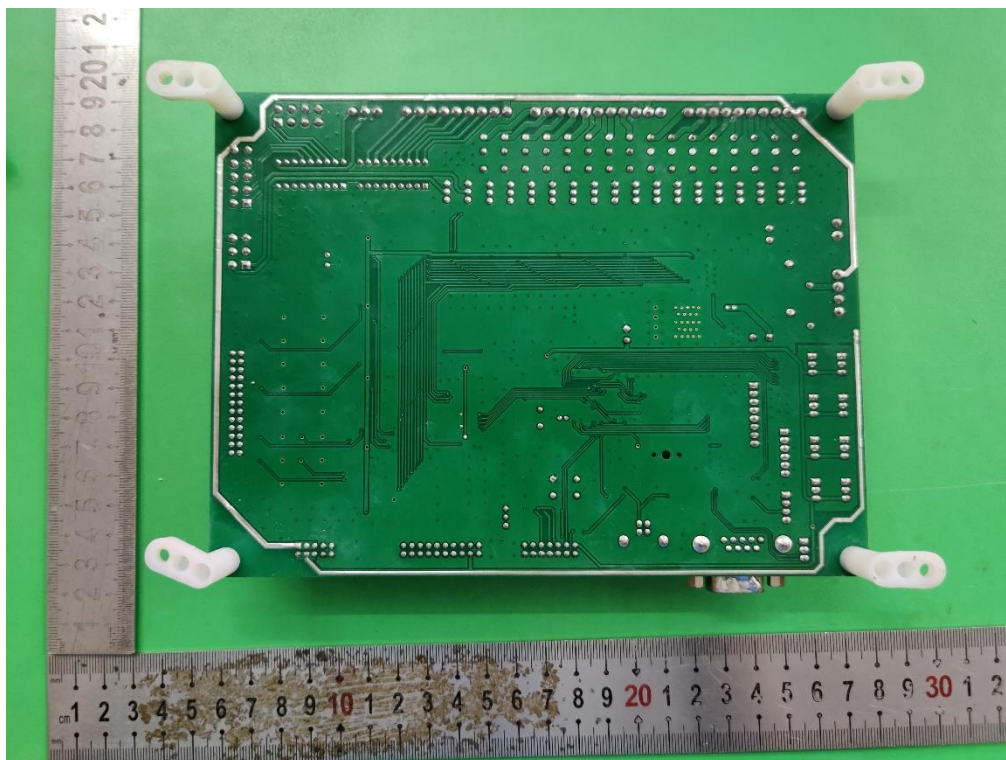

Product Name: Ticket Dome R GMP

Test Model No.: T-351

**EUT Constructional Details**

**Internal Photo**

**EUT Constructional Details**

NFC Module