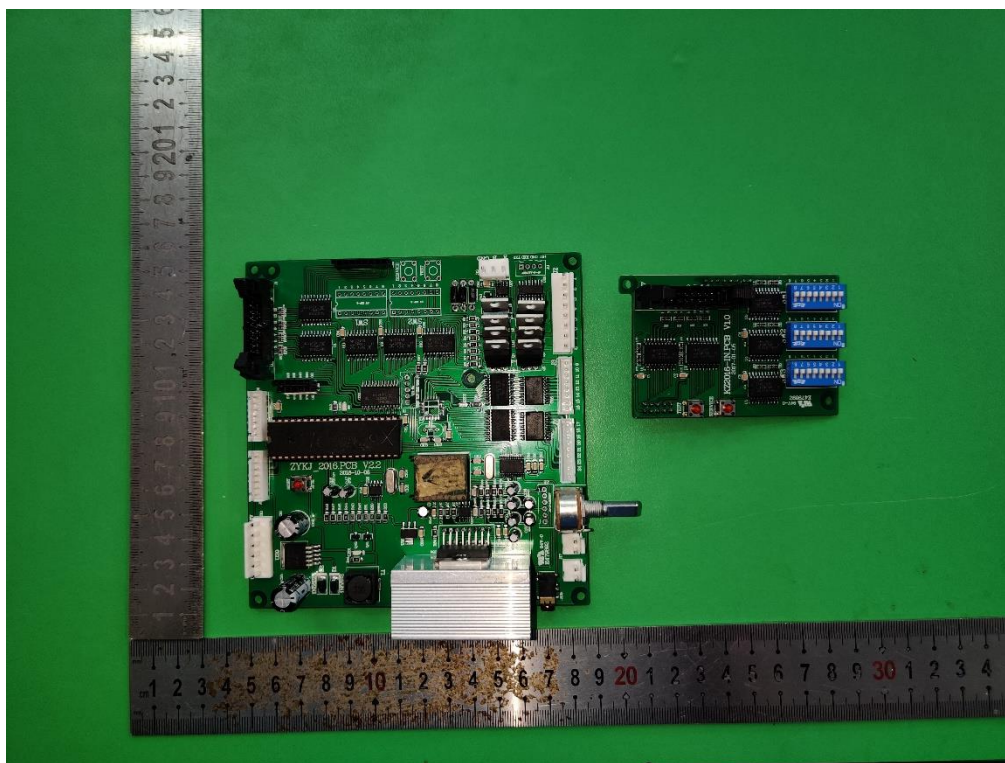

Product Name: Ticket Dome R GMP

Test Model No.: T-351

**EUT Constructional Details**

**Internal Photo**

**EUT Constructional Details**

NFC Module