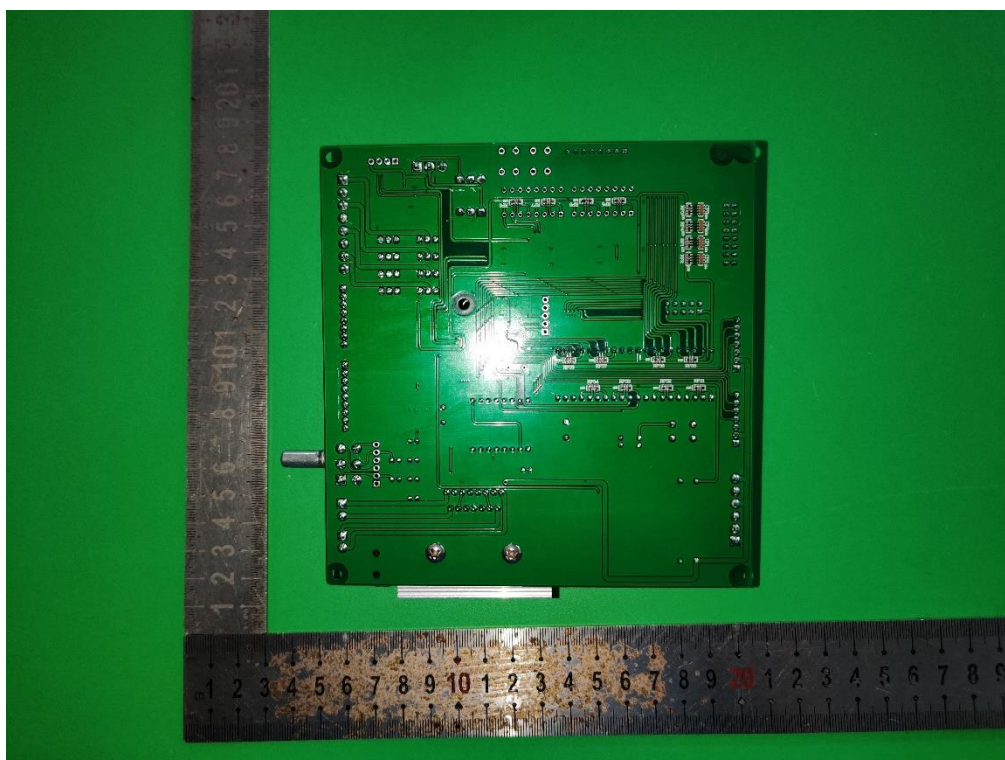

Product Name: Ticket Dome R GMP

Test Model No.: T-351

**EUT Constructional Details**

**Internal Photo**

**EUT Constructional Details**

NFC Module