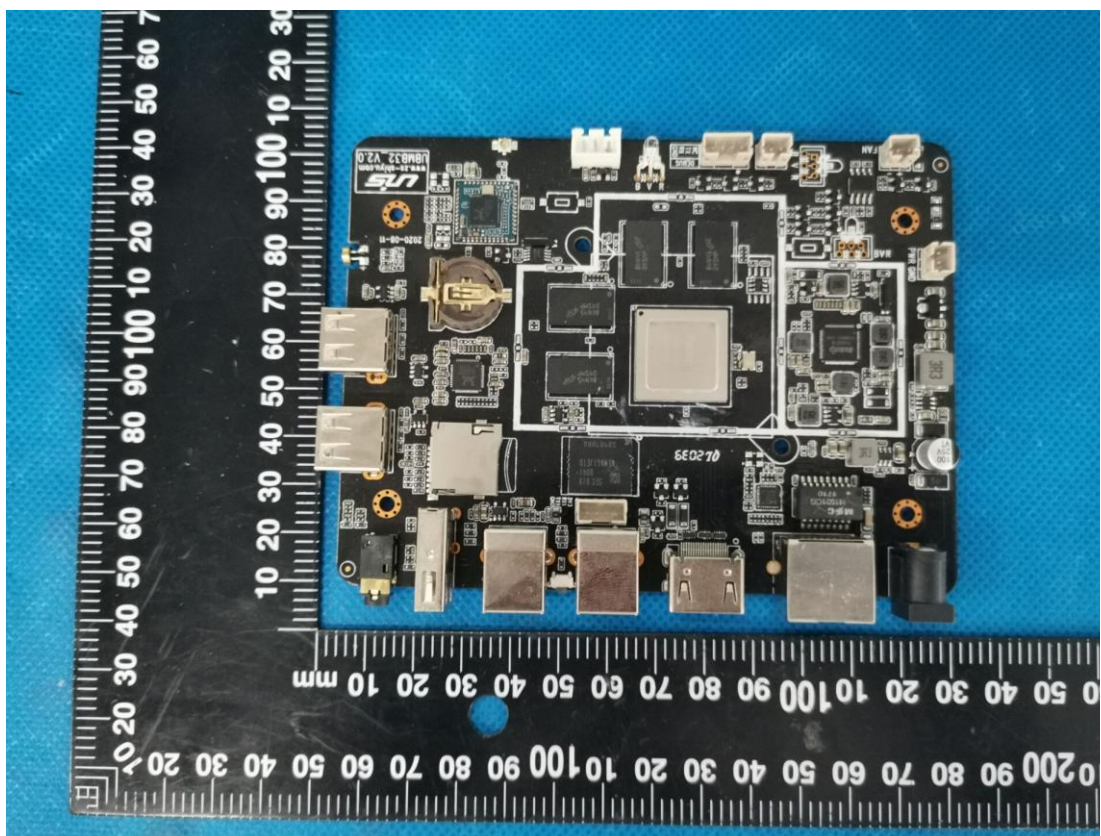

Product Name: Basketball Elite GMP

Test Model No.: C-598

EUT Constructional Details Internal Photo

Fig.1

Fig.2

Fig.3

Fig.4

Fig.5

Fig.6

Fig.7

Fig.8

Fig.9

Fig.10

Fig.11

Fig.12

Fig.13