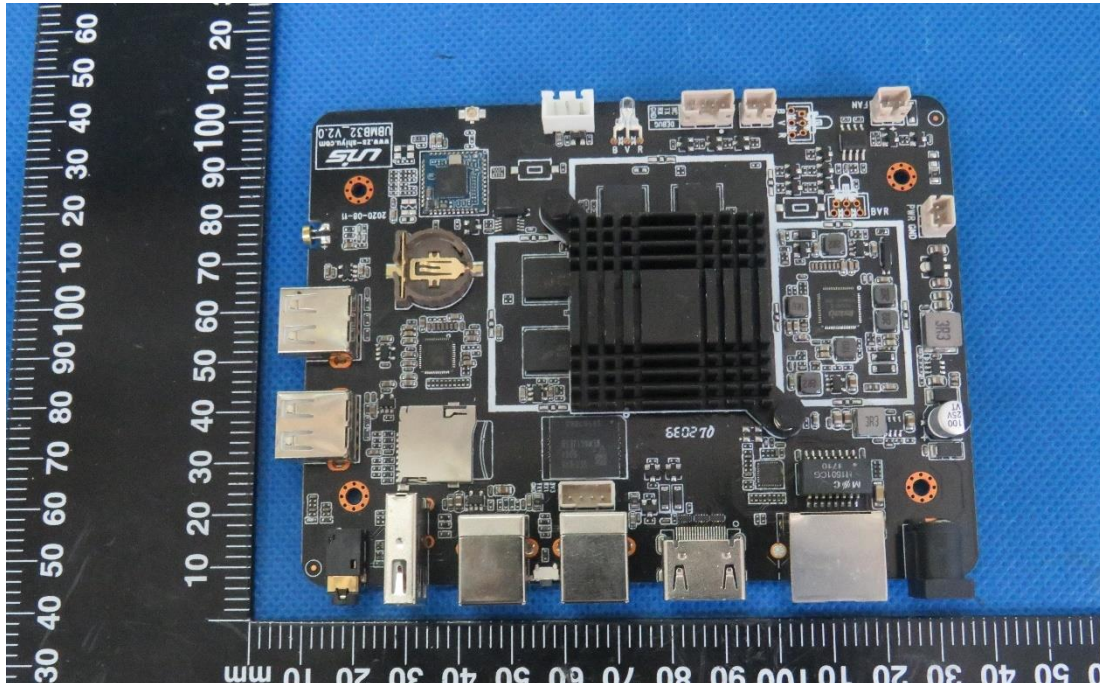

Product Name: Basketball Elite GMP

Test Model No.: C-598

EUT Constructional Details Internal Photo

Fig.1

Fig.2

Fig.3

Fig.4

Fig.5

Fig.6

Fig.7

Fig.8

Fig.9

Fig.10

Fig.11

Fig.12

Fig.13