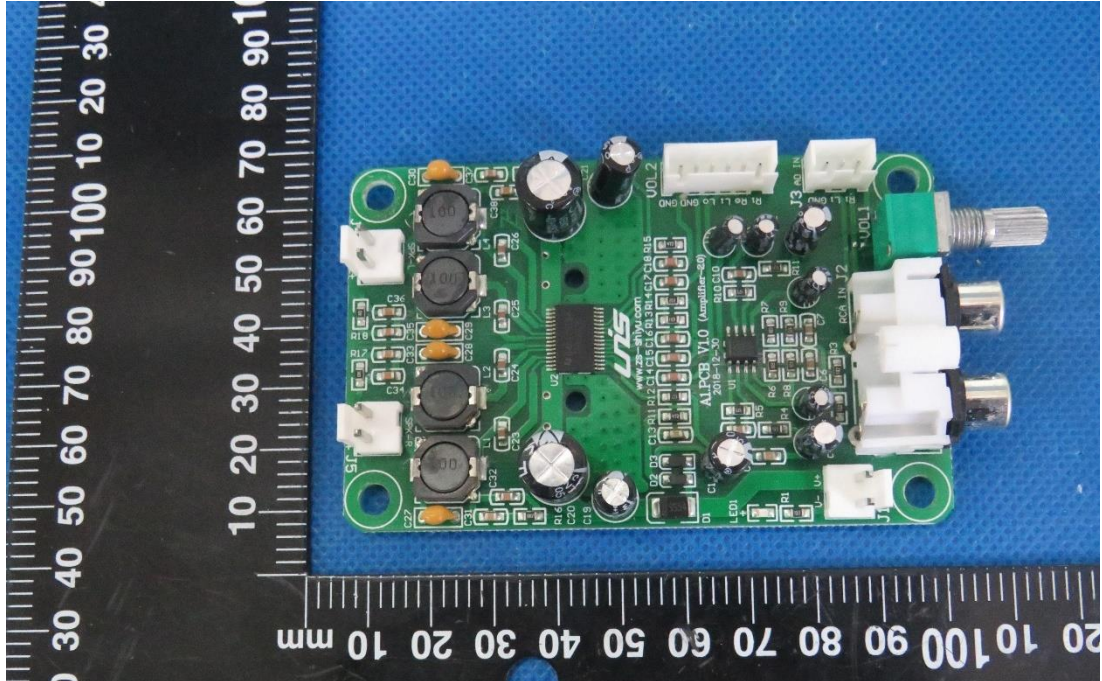

Product Name: Basketball Elite GMP

Test Model No.: C-598

EUT Constructional Details Internal Photo

Fig.1

Fig.2

Fig.3

Fig.4

Fig.5

Fig.6

Fig.7

Fig.8

Fig.9

Fig.10

Fig.11

Fig.12

Fig.13