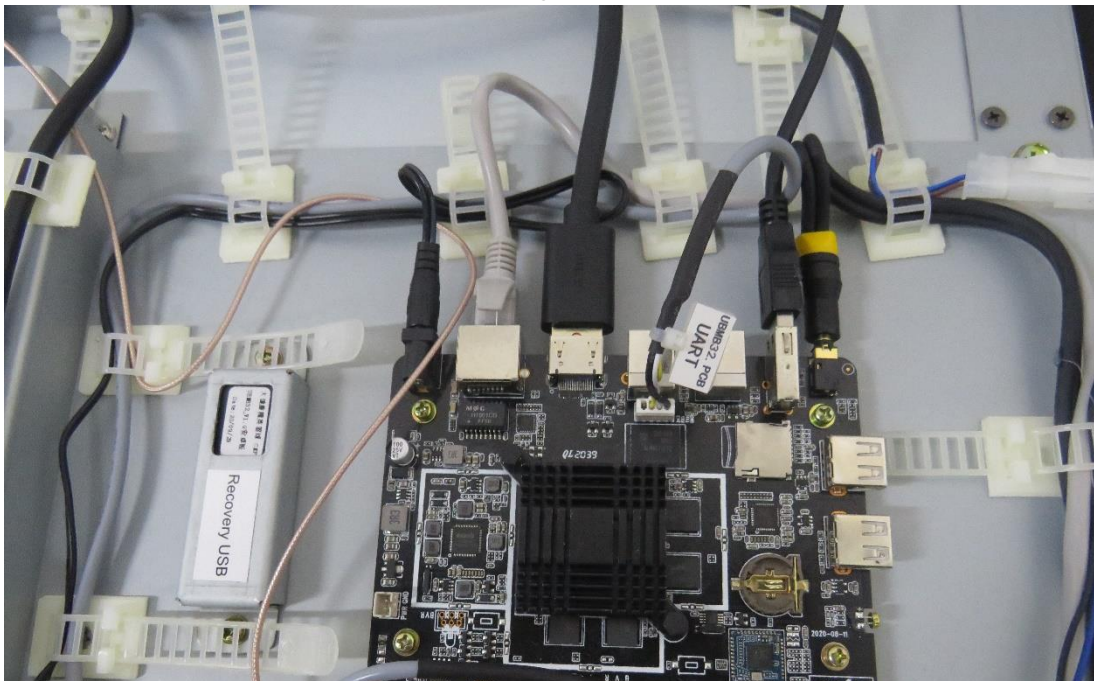

Product Name: Basketball Elite GMP

Test Model No.: C-598

EUT Constructional Details Internal Photo

Fig.1

Fig.2

Fig.3

Fig.4

Fig.5