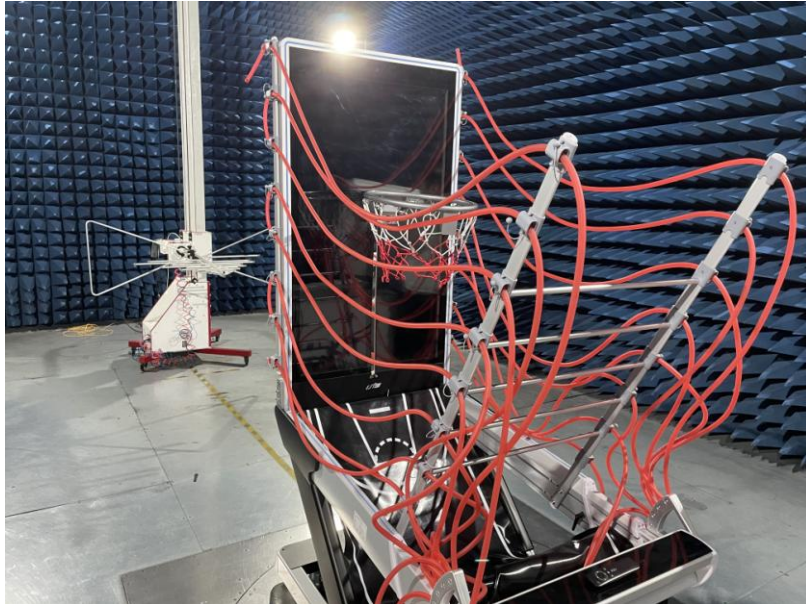

Product Name: Basketball Elite GMP

Test Model No.: C-598

Test Setup Photo

Radiated Emission

Conducted Emission

-----End-----