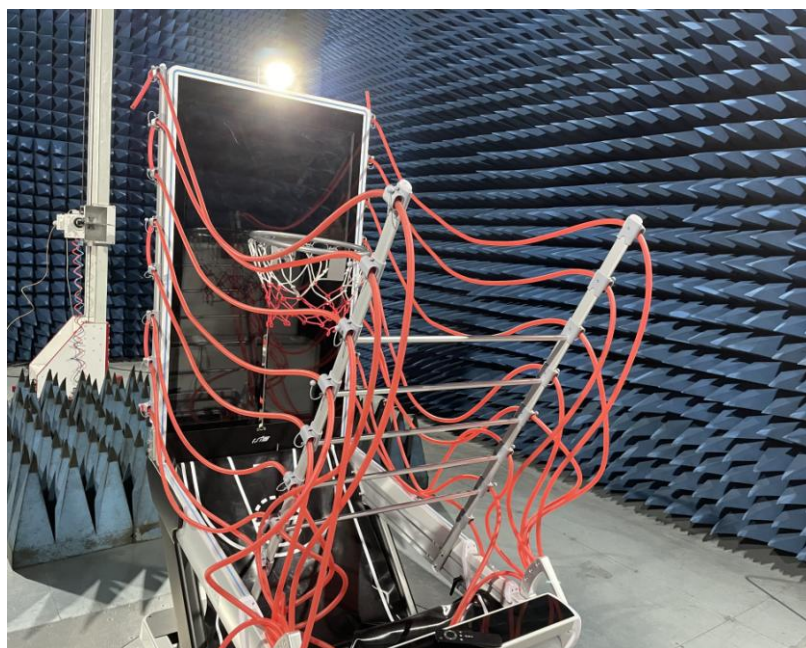

Product Name: Basketball Elite GMP

Test Model No.: C-598

Test Setup Photo

Radiated Emission

Conducted Emission

-----End-----