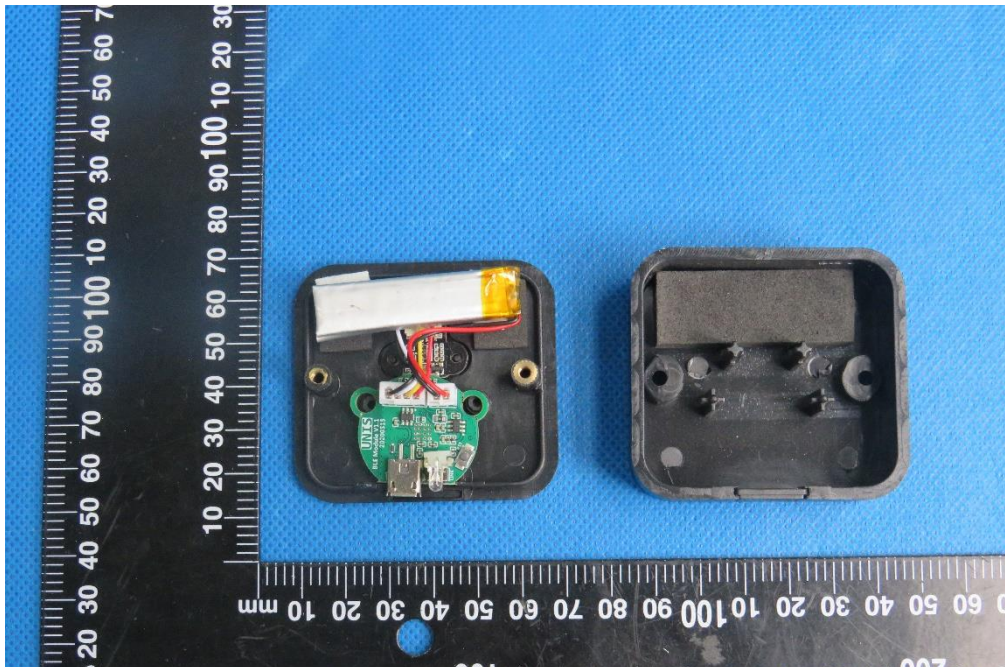

Product Name: Sensor

Test Model No.: A-455

### Internal Photo

Fig.1

Fig.2

Fig.3

Fig.4

Fig.5