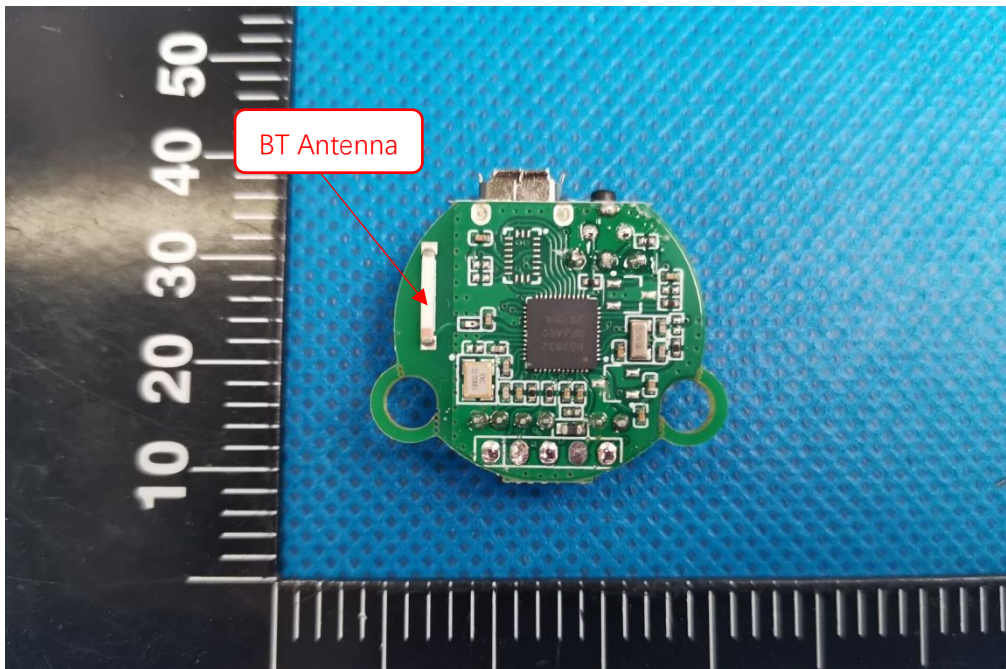

Product Name: Sensor

Test Model No.: A-455

### Internal Photo

Fig.1

Fig.2

Fig.3

Fig.4

Fig.5