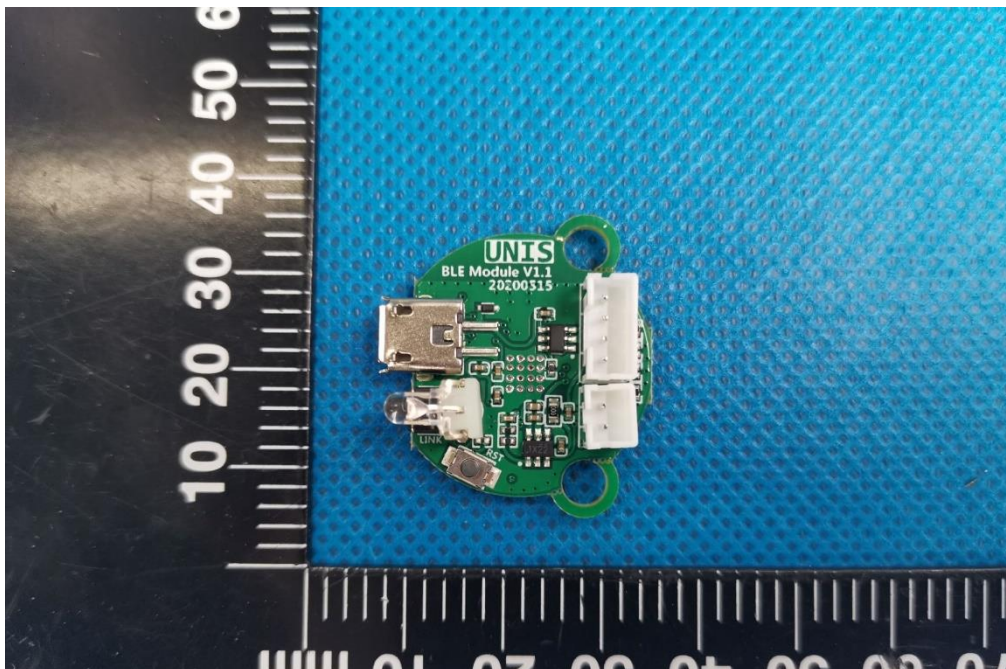

Product Name: Sensor

Test Model No.: A-455

### Internal Photo

Fig.1

Fig.2

Fig.3

Fig.4

Fig.5