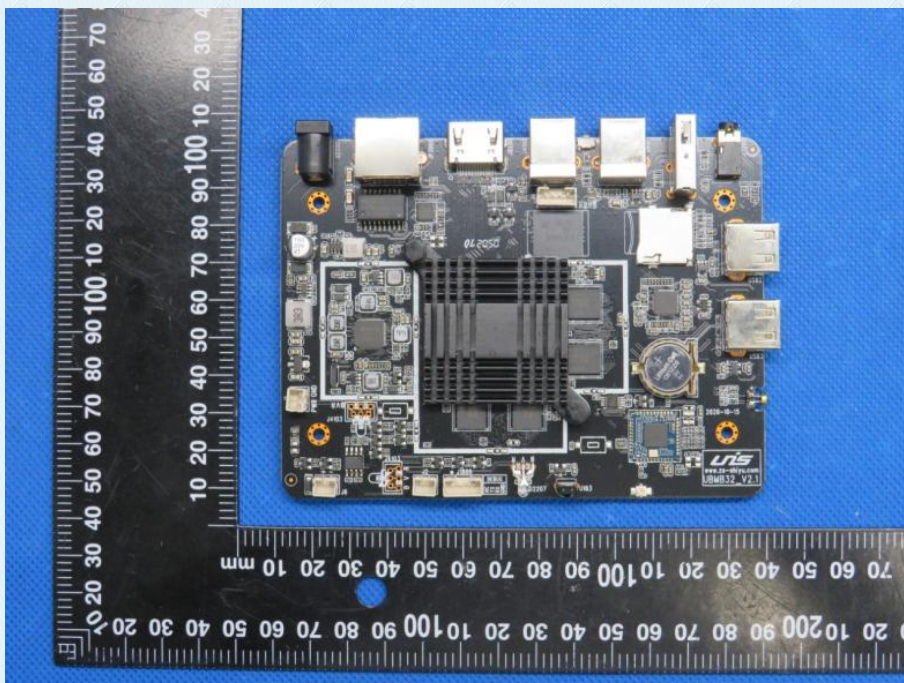

Product Name: portal

Test Model No.: A-453

### Internal Photo

-----End-----