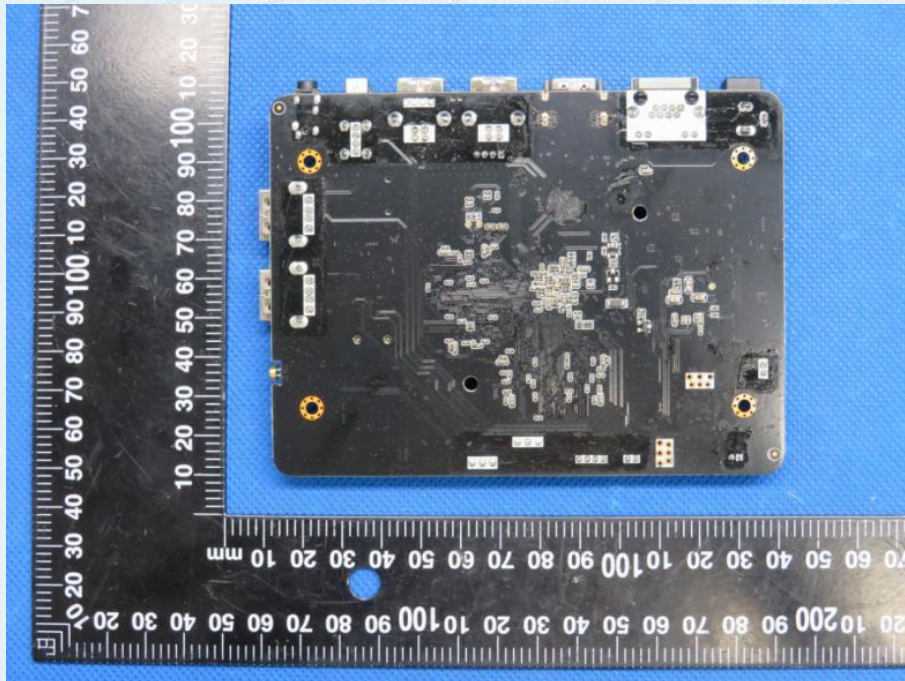

Product Name: portal

Test Model No.: A-453

## EUT Constructional Details

### Internal Photo

-----End-----