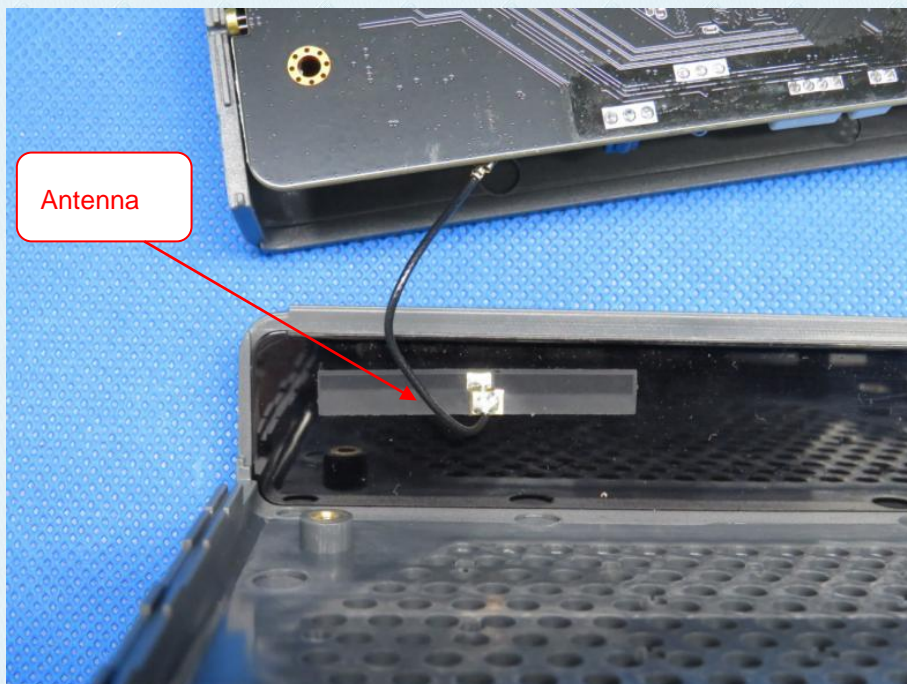

-----End-----