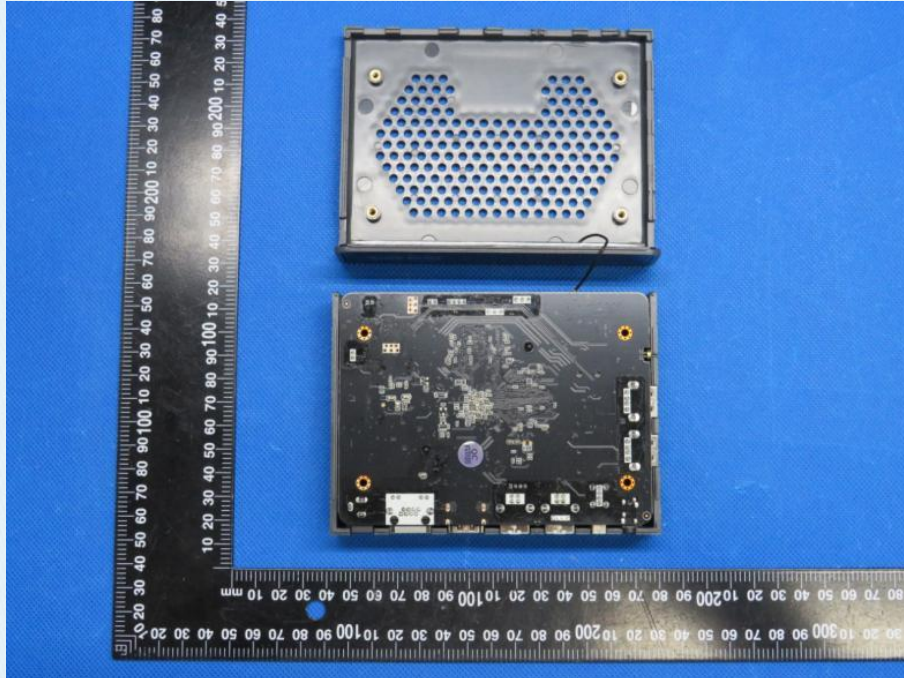

Product Name: portal

Test Model No.: A-453

## EUT Constructional Details

### Internal Photo

-----End-----