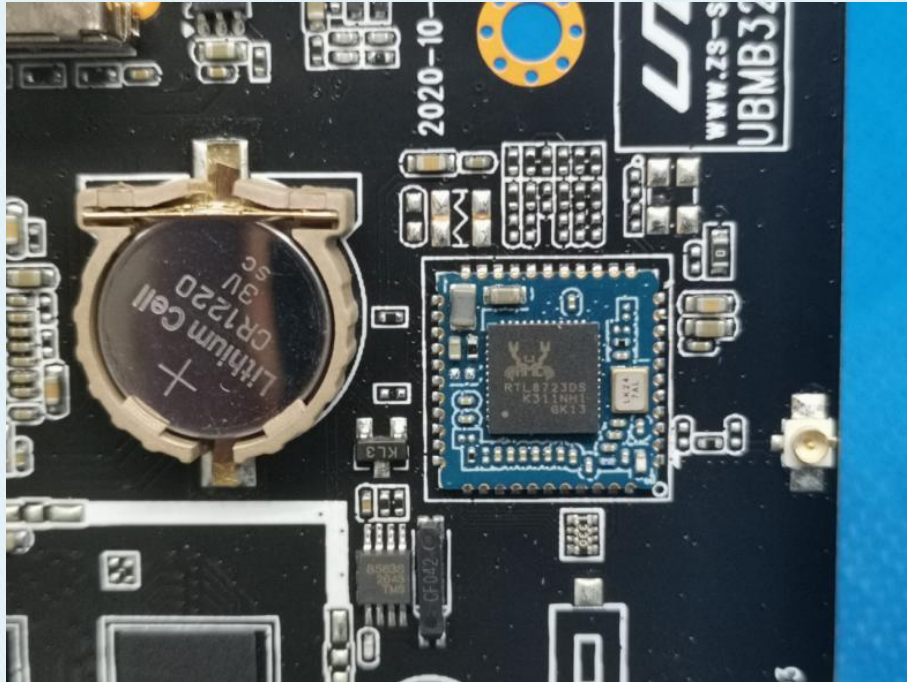

Product Name: portal

Test Model No.: A-453

## EUT Constructional Details

### Internal Photo

-----End-----