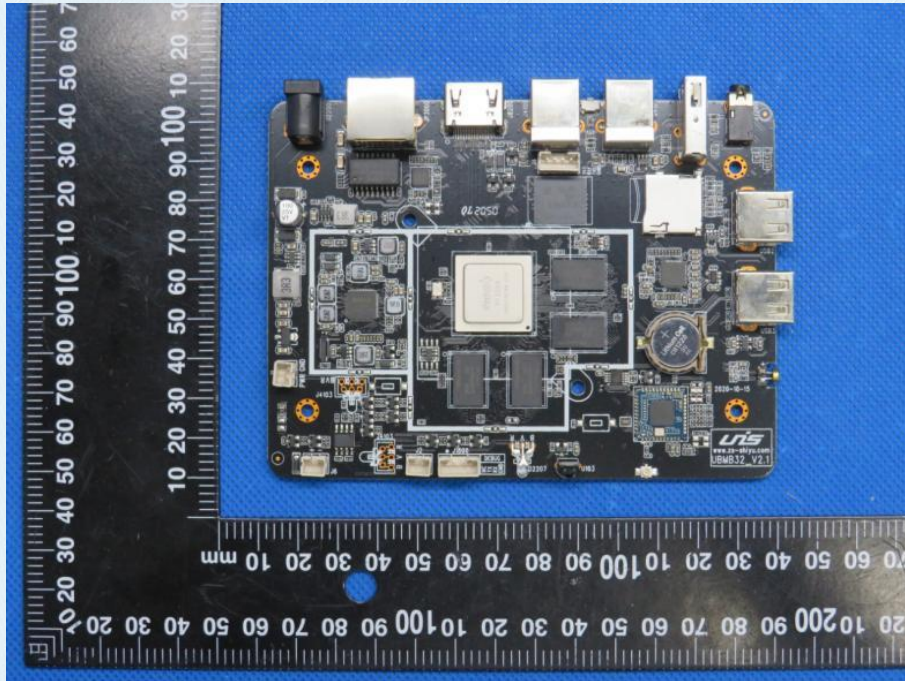

Product Name: portal

Test Model No.: A-453

### Internal Photo

-----End-----