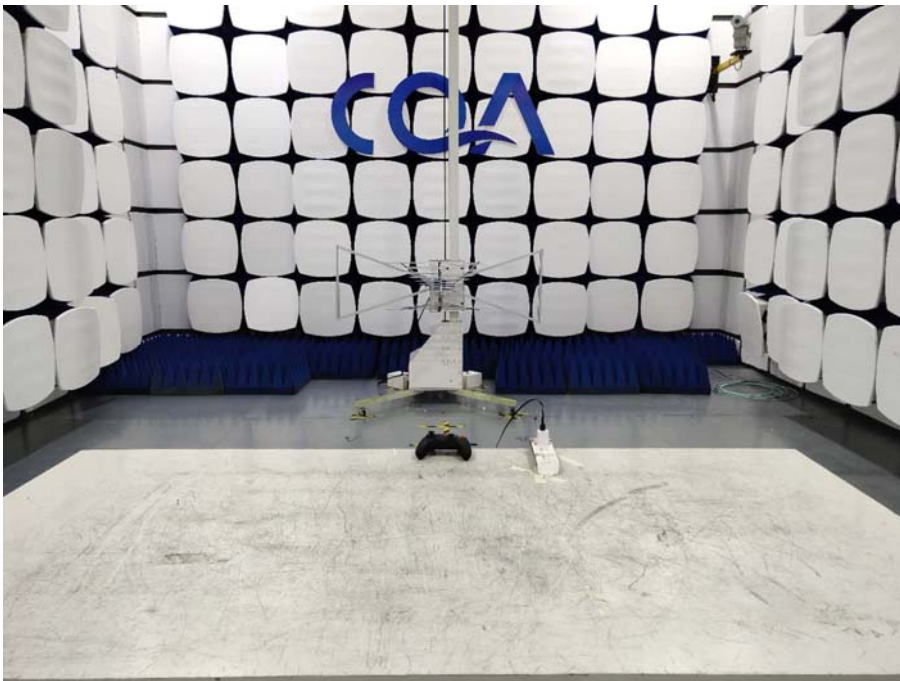

1 Photographs - EUT Test Setup

1.1 Radiated Spurious Emission

9KHz~30MHz:

30MHz~1GHz:

Above 1GHz:

1.2 Conducted Emission