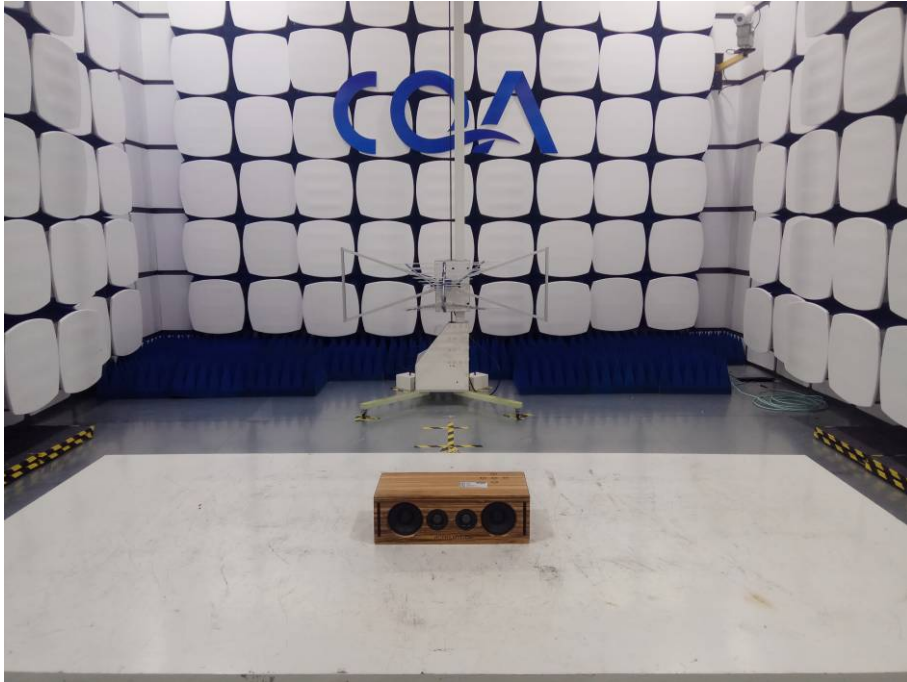

1 Photographs - EUT Test Setup

1.1 Radiated Spurious Emission

30MHz~1GHz:

Above 1GHz:

1.2 Conducted Emission