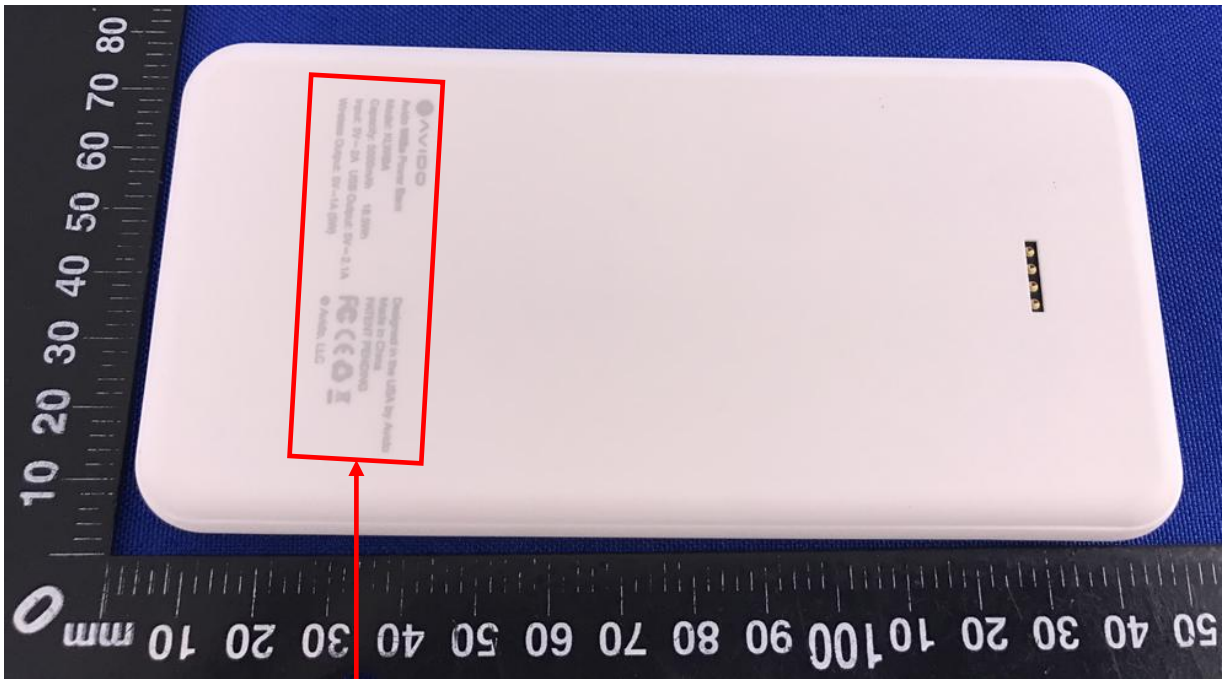

Label Artwork and Location

Model: KIWIBA

Label:

 Avido WiBa Power Bank Model: KIWIBA Capacity: 5000mAh 18.5Wh Input: 5V=2A USB Output: 5V=2.1A Wireless Output: 5V=1A (5W)	Designed in the USA by Avido Made in China PATENT PENDING  FCC ID: 2AQKFKLWIBAPB
---	--

Size: L*W=52*18mm

Location