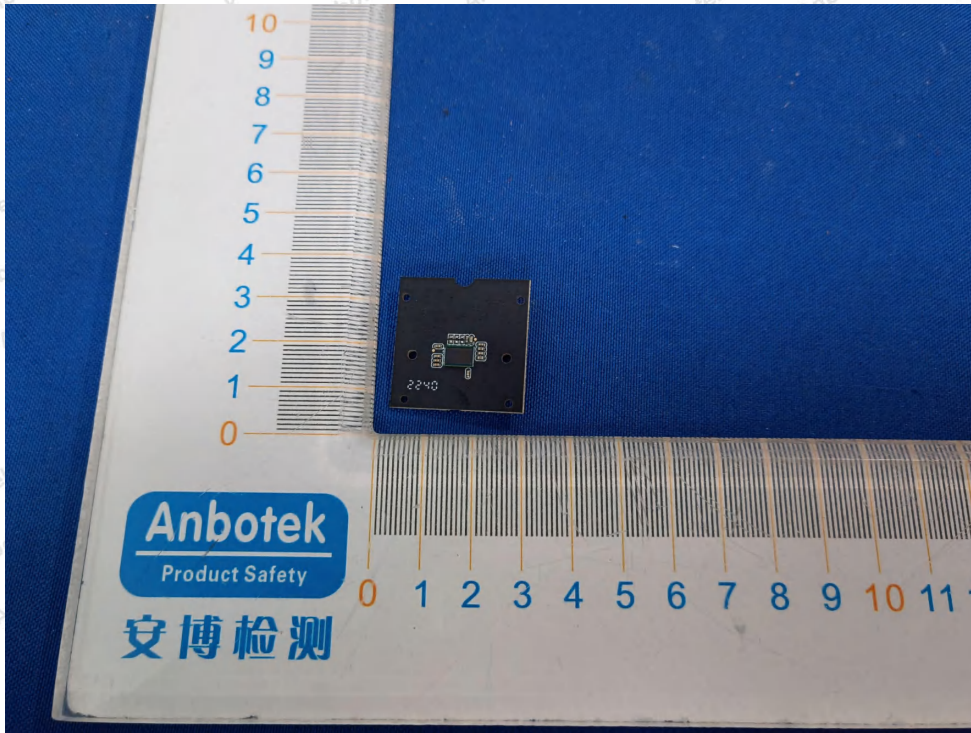

Code: AB-RF-05-b

Hotline

400-003-0500

www.anbotek.com.cn

安博检测

Anbotek

Product Safety

Shenzhen Anbotek Compliance Laboratory Limited