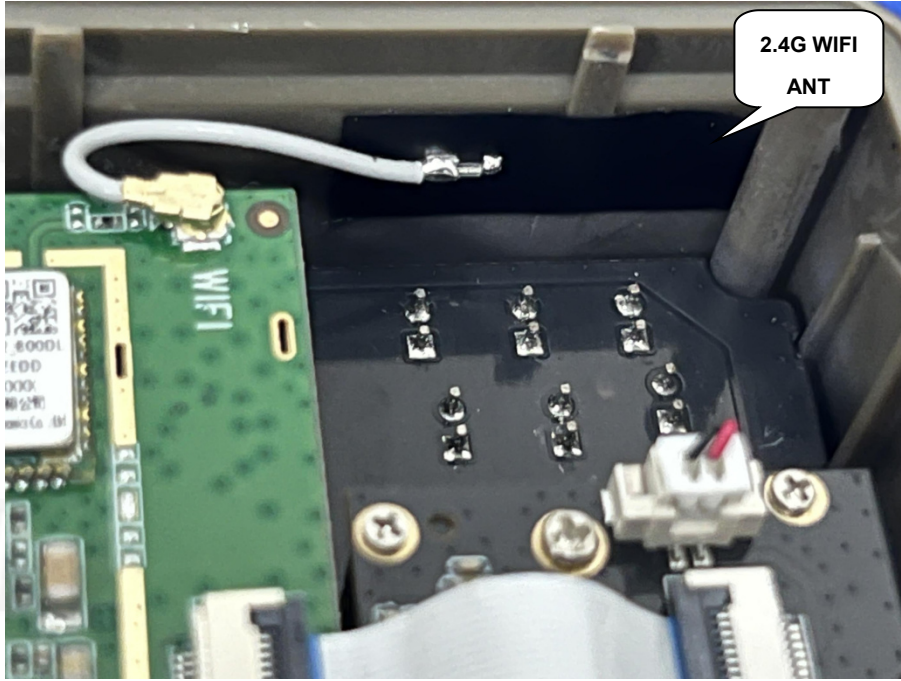

EUT PHOTO(Internal Photos)

Test Mode: E306W

***** END OF REPORT *****