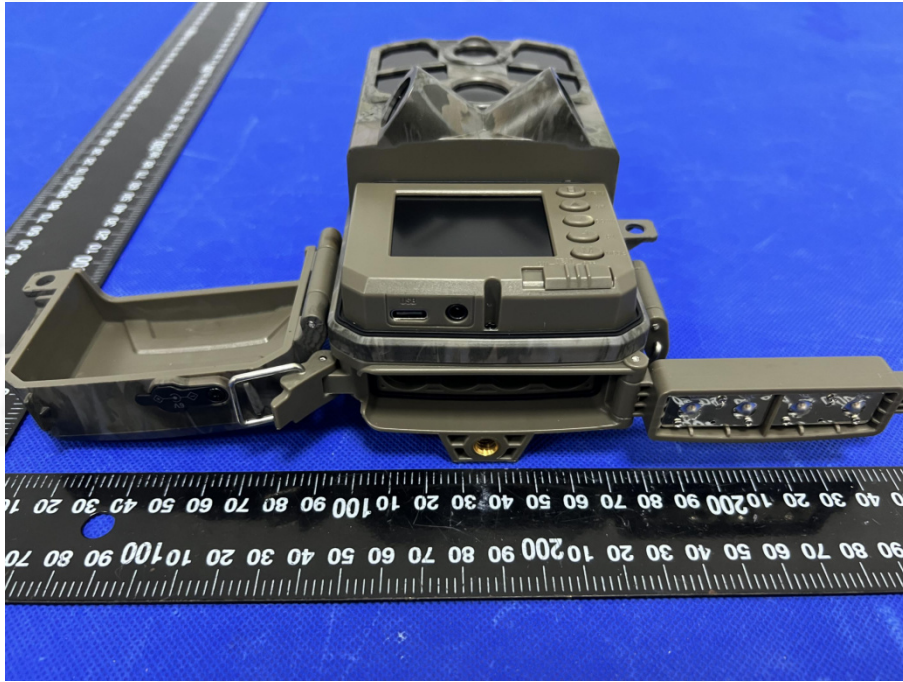

EUT PHOTO(Internal Photos)

Test Mode: E306W

***** END OF REPORT *****