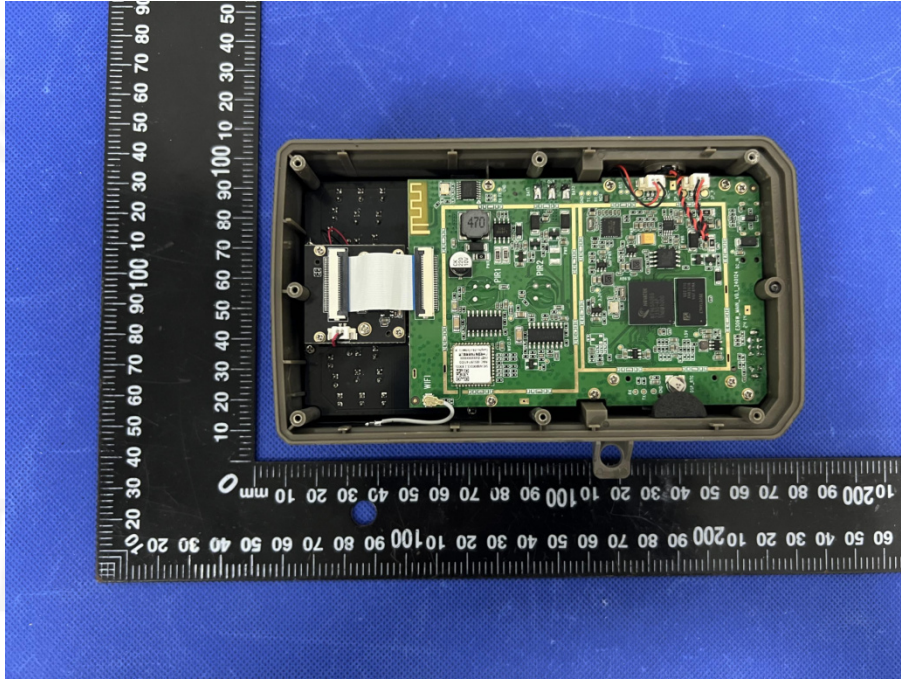

EUT PHOTO(Internal Photos)

Test Mode: E306W

***** END OF REPORT *****