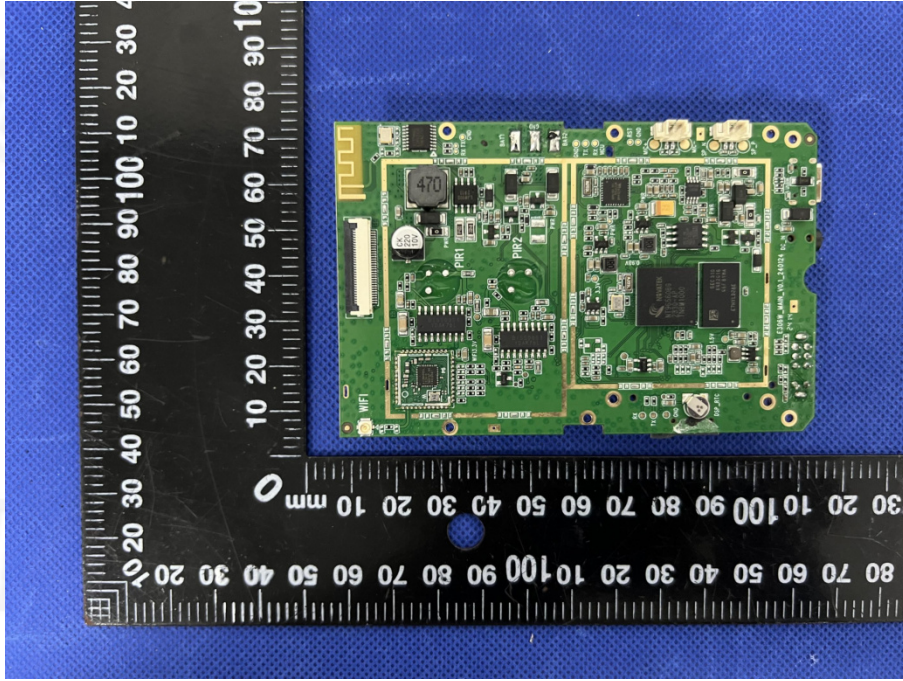

EUT PHOTO(Internal Photos)

Test Mode: E306W

***** END OF REPORT *****