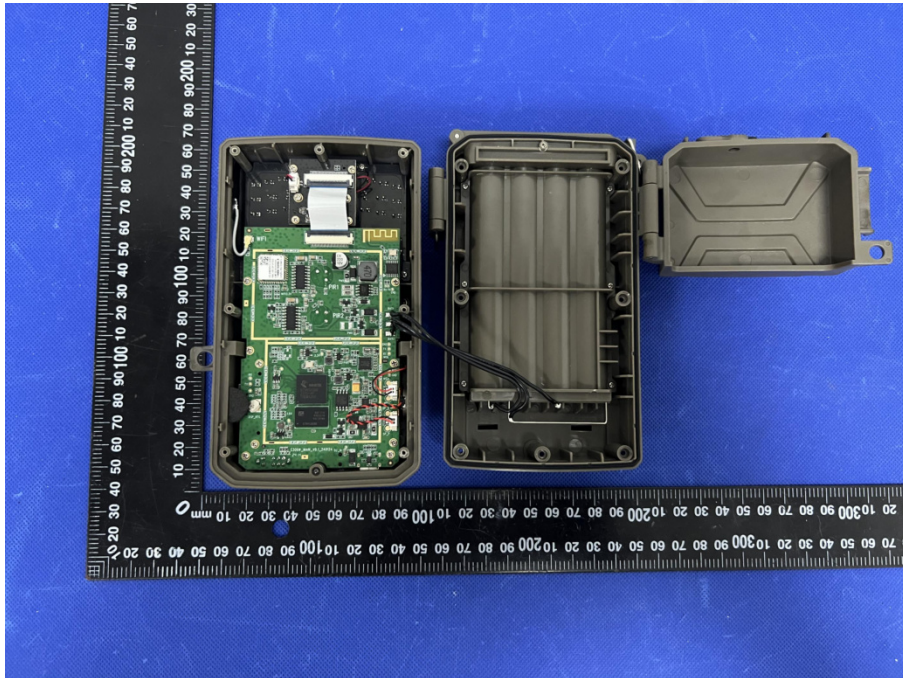

EUT PHOTO(Internal Photos)

Test Mode: E306W

***** END OF REPORT *****