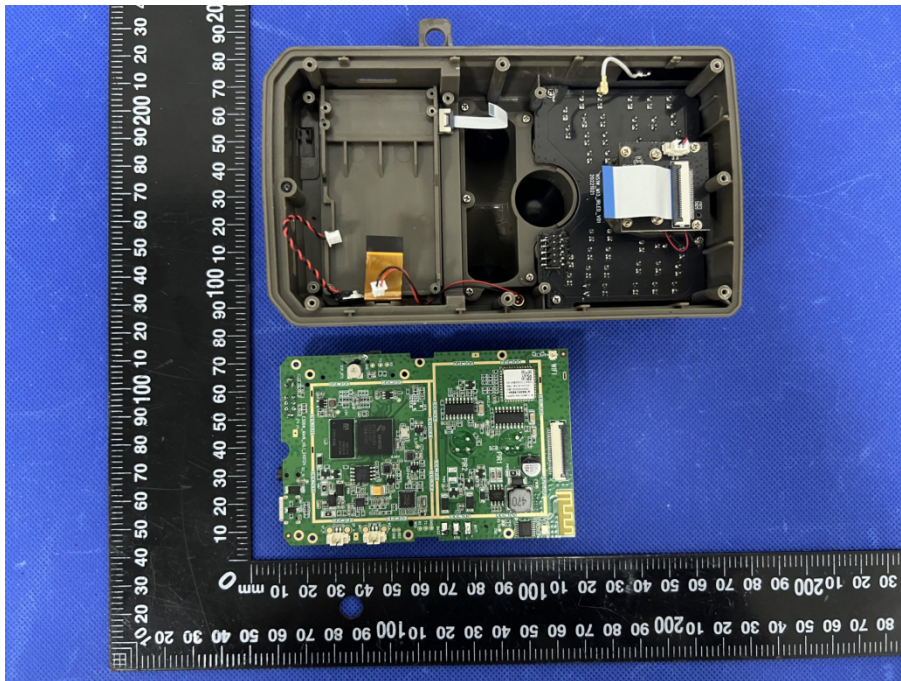

EUT PHOTO(Internal Photos)

Test Mode: E306W

***** END OF REPORT *****