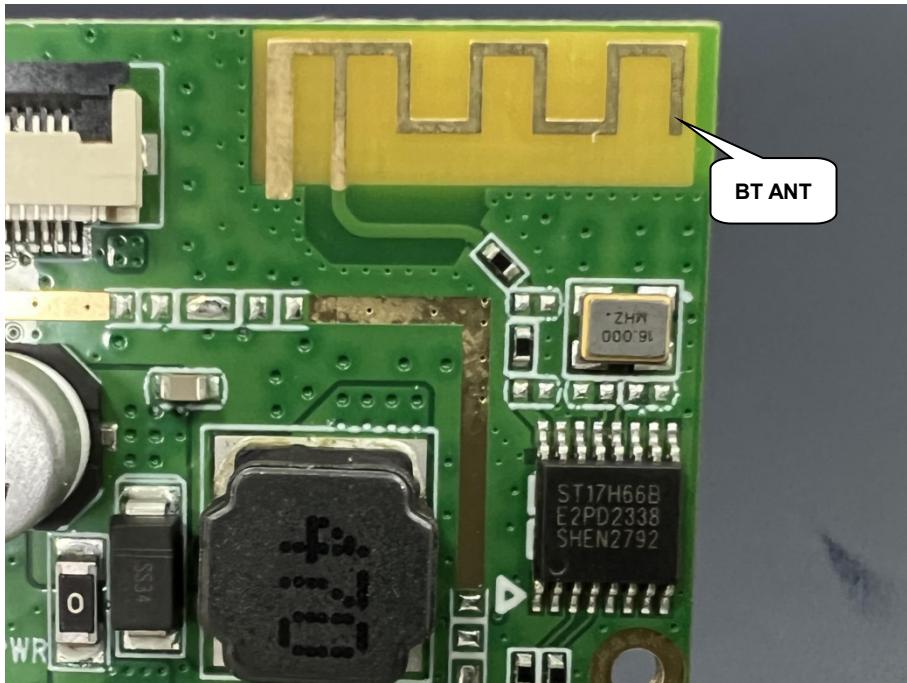

EUT PHOTO(Internal Photos)

Test Mode: E306W

***** END OF REPORT *****