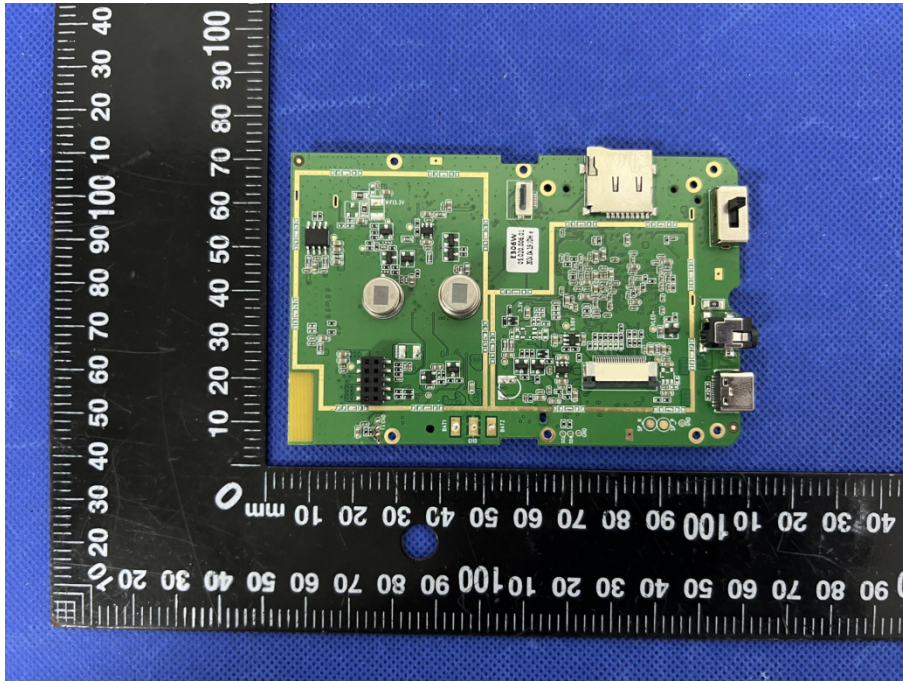

EUT PHOTO(Internal Photos)

Test Mode: E306W

***** END OF REPORT *****