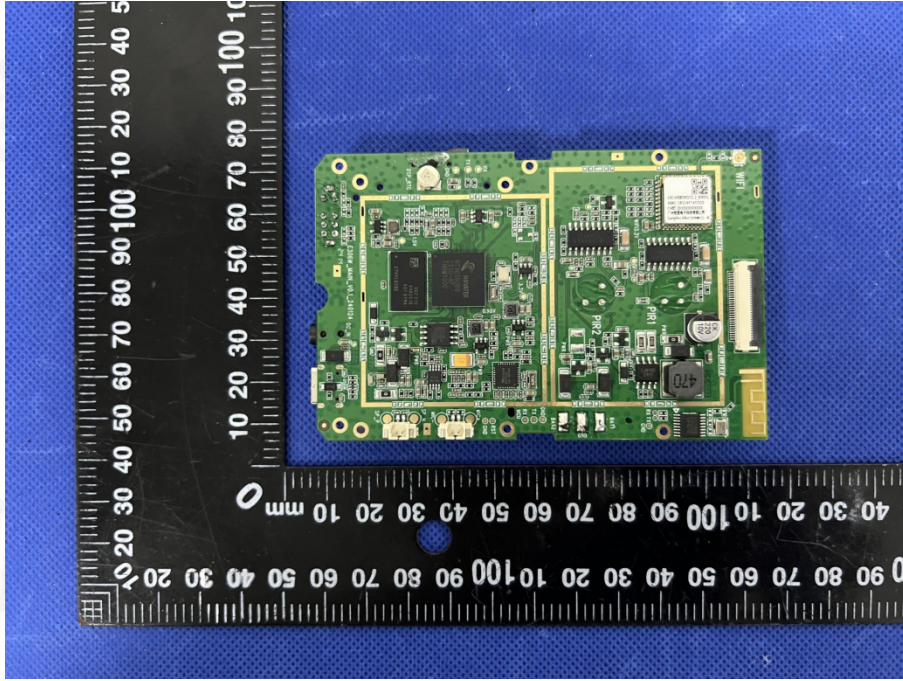

EUT PHOTO(Internal Photos)

Test Mode: E306W

***** END OF REPORT *****