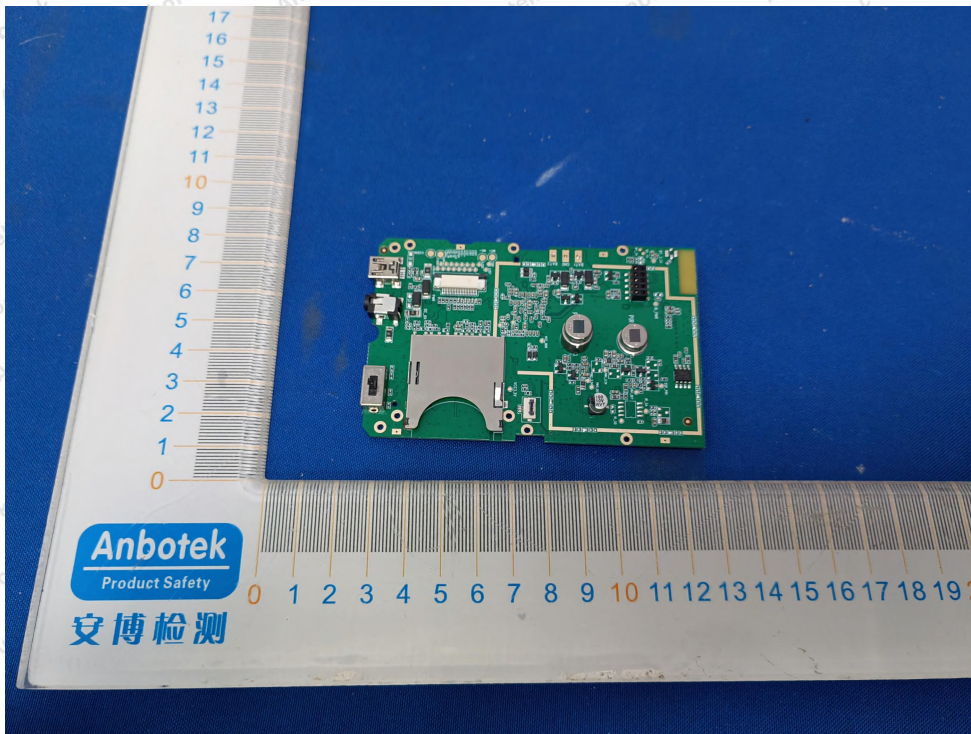

Internal Photograph

WiFi ANT

BLE ANT

Anbotek

Product Safety

Shenzhen Anbotek Compliance Laboratory Limited

Address: 1/F., Building D, Sogood Science and Technology Park, Sanwei Community, Hangcheng Street, Bao'an District, Shenzhen, Guangdong, China.
Tel: (86) 0755-26066440 Fax: (86) 0755-26014772 Email: service@anbotek.com