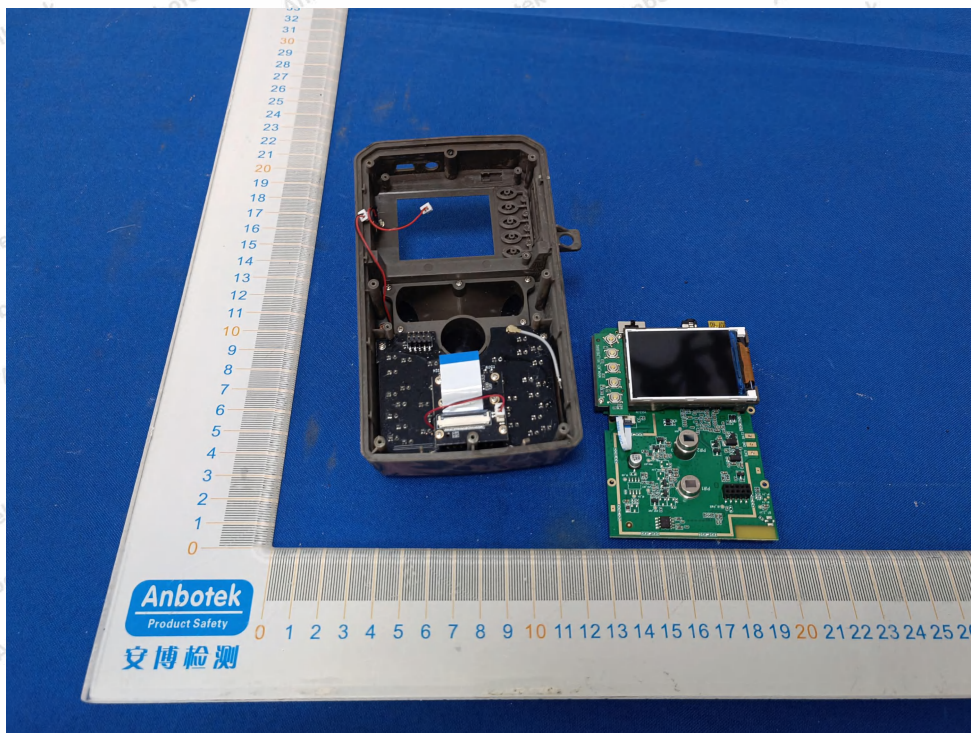

Internal Photograph

WiFi ANT

BLE ANT

Anbotek

Product Safety

Shenzhen Anbotek Compliance Laboratory Limited

Address: 1/F., Building D, Sogood Science and Technology Park, Sanwei Community, Hangcheng Street, Bao'an District, Shenzhen, Guangdong, China.
Tel: (86) 0755-26066440 Fax: (86) 0755-26014772 Email: service@anbotek.com