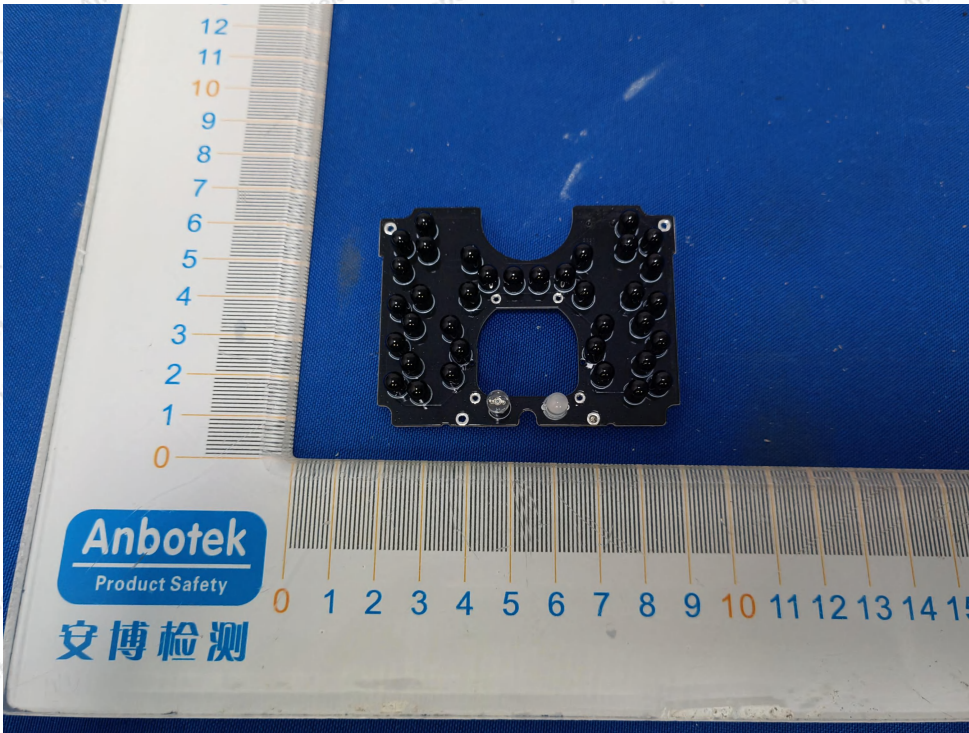

Code: AB-RF-05-b

Hotline

400-003-0500

www.anbotek.com.cn

安博检测

Anbotek

Product Safety

Shenzhen Anbotek Compliance Laboratory Limited