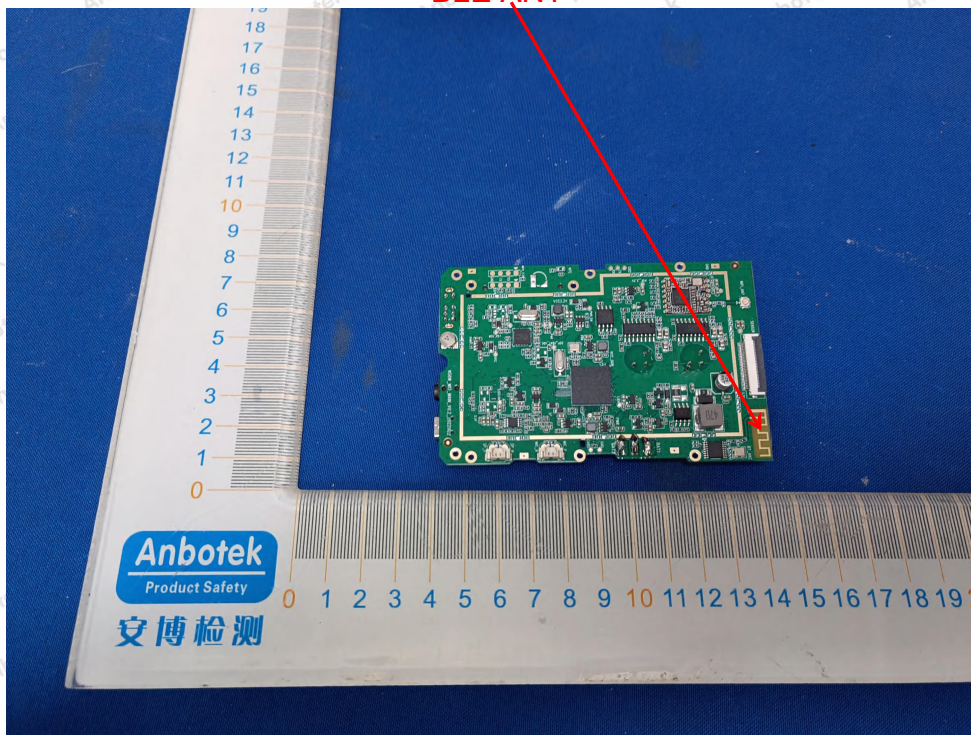

Internal Photograph

WiFi ANT

BLE ANT

Anbotek

Product Safety

Shenzhen Anbotek Compliance Laboratory Limited

Address: 1/F., Building D, Sogood Science and Technology Park, Sanwei Community, Hangcheng Street, Bao'an District, Shenzhen, Guangdong, China.
Tel: (86) 0755-26066440 Fax: (86) 0755-26014772 Email: service@anbotek.com