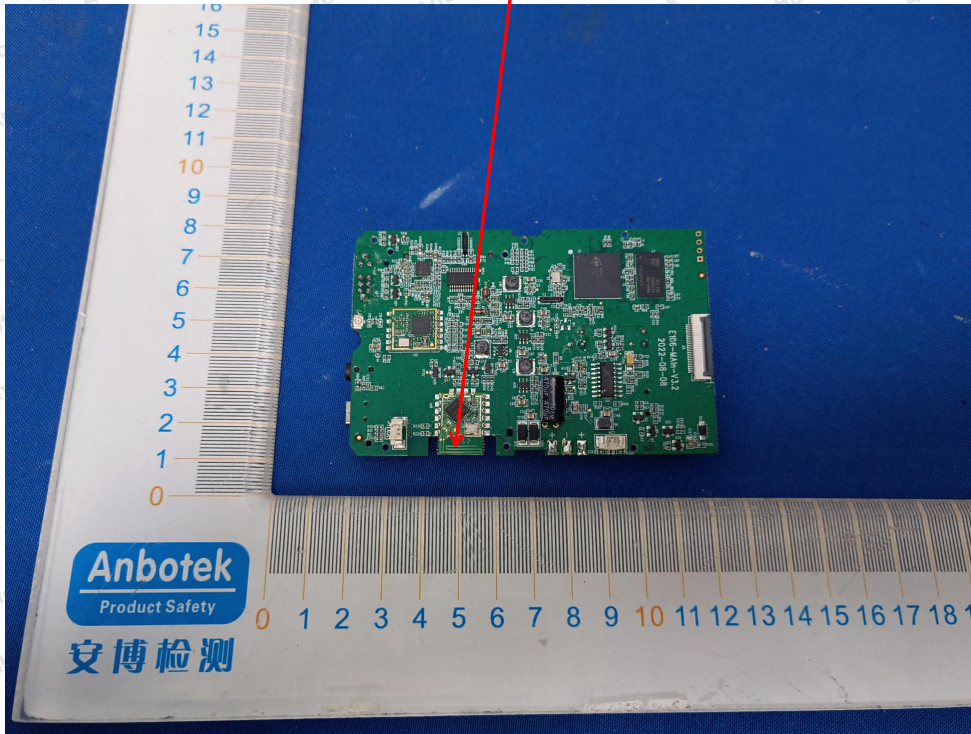

Internal Photograph

WIFI ANT

BLE ANT

Anbotek

Product Safety

Shenzhen Anbotek Compliance Laboratory Limited

Address: 1/F., Building D, Sogood Science and Technology Park, Sanwei Community, Hangcheng Street, Bao'an District, Shenzhen, Guangdong, China.
Tel: (86) 0755-26066440 Fax: (86) 0755-26014772 Email: service@anbotek.com