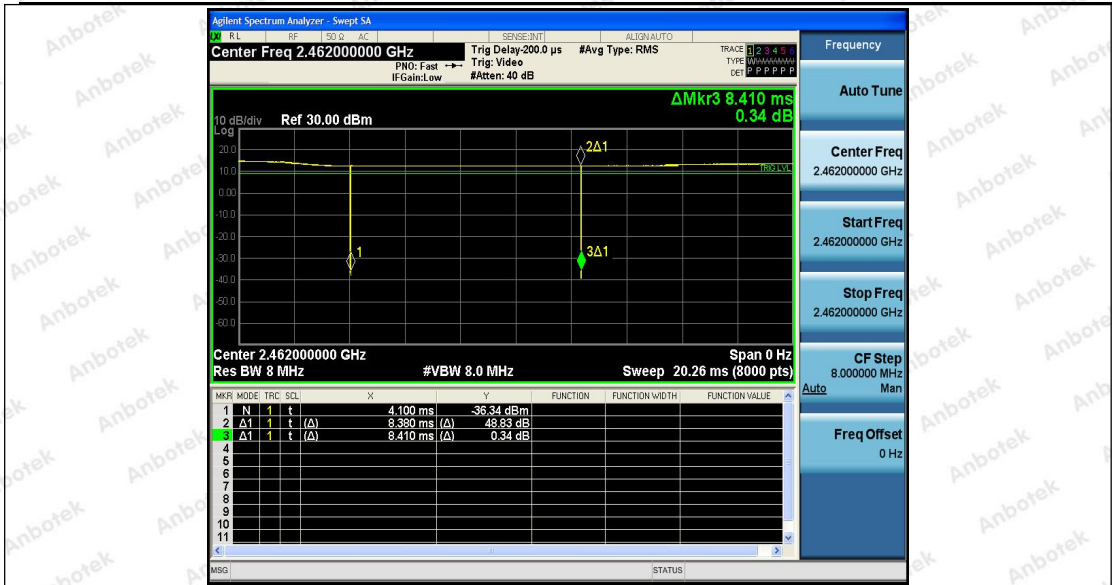

11G_Ant1_2412