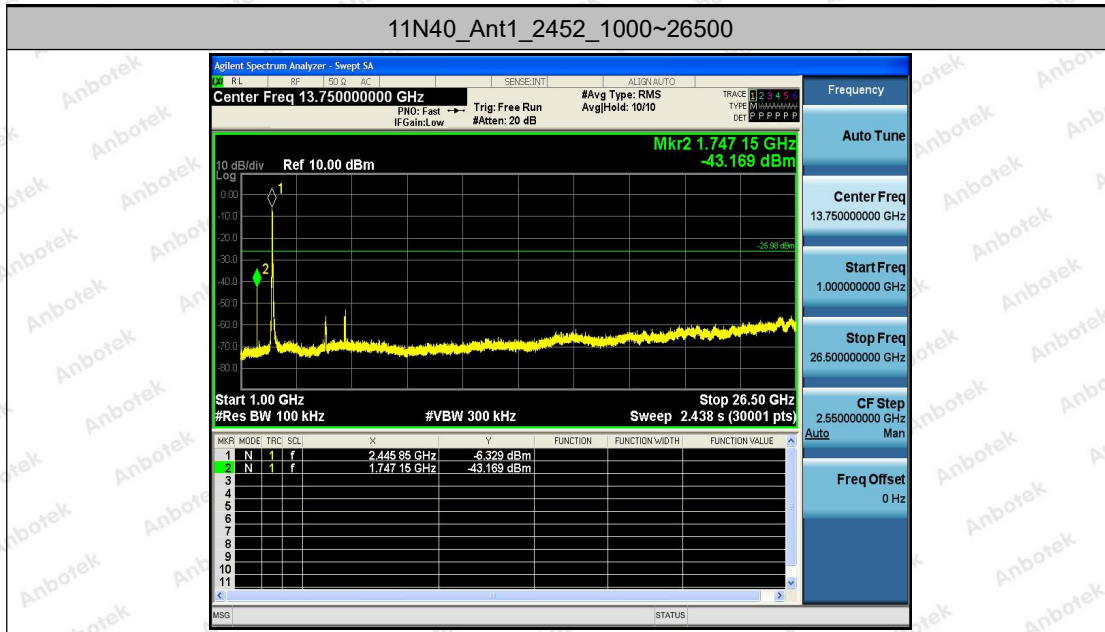

Shenzhen Anbotek Compliance Laboratory Limited

Address: 1/F., Building D, Sogood Science and Technology Park, Sanwei Community, Hangcheng Street, Bao'an District, Shenzhen, Guangdong, China.

Tel: (86) 755-26066440 Fax: (86) 755-26014772 Email: service@anbotek.com

Hotline
400-003-0500
www.anbotek.com