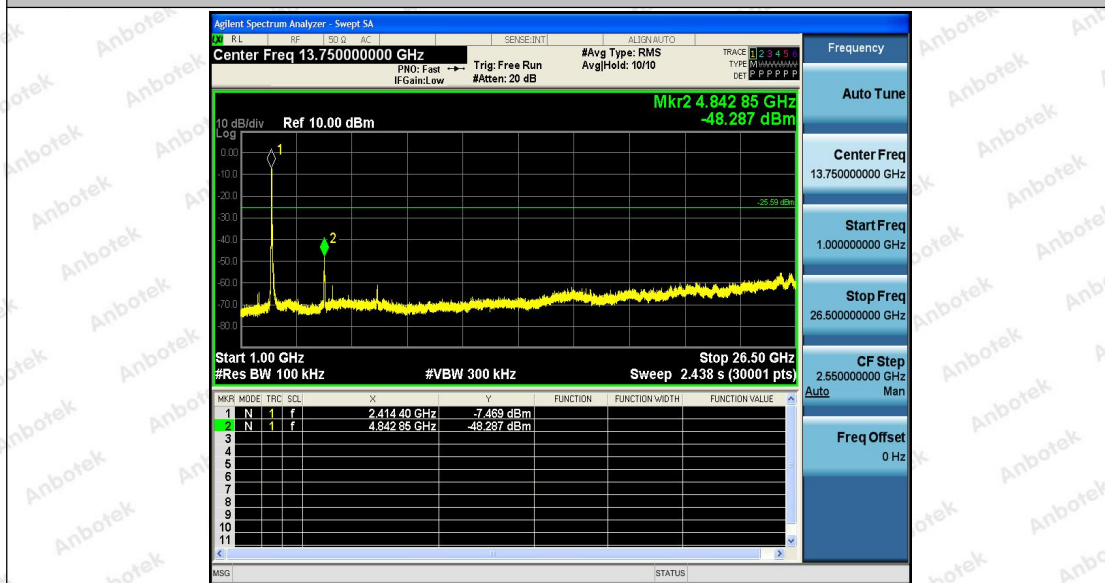

Shenzhen Anbotek Compliance Laboratory Limited

Address: 1/F., Building D, Sogood Science and Technology Park, Sanwei Community, Hangcheng Street, Bao'an District, Shenzhen, Guangdong, China.

Tel: (86) 755-26066440 Fax: (86) 755-26014772 Email: service@anbotek.com

Hotline
400-003-0500
www.anbotek.com