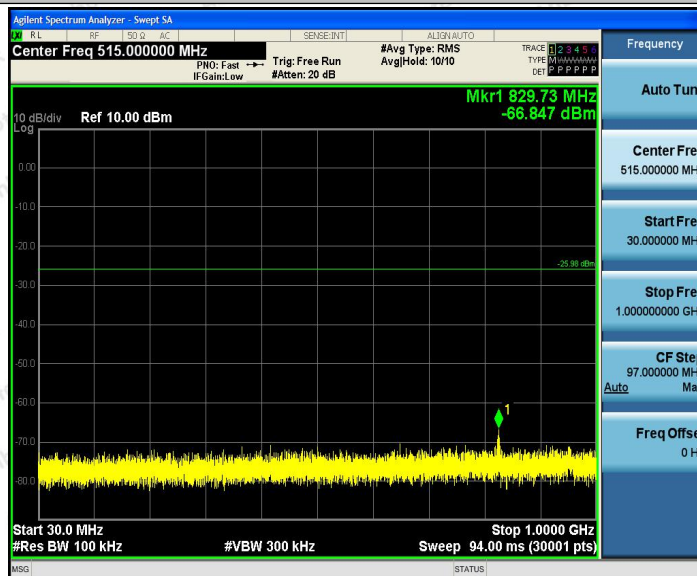

Shenzhen Anbotek Compliance Laboratory Limited

Address: 1/F., Building D, Sogood Science and Technology Park, Sanwei Community, Hangcheng Street, Bao'an District, Shenzhen, Guangdong, China.

Tel: (86) 755-26066440 Fax: (86) 755-26014772 Email: service@anbotek.com

Hotline
400-003-0500
www.anbotek.com