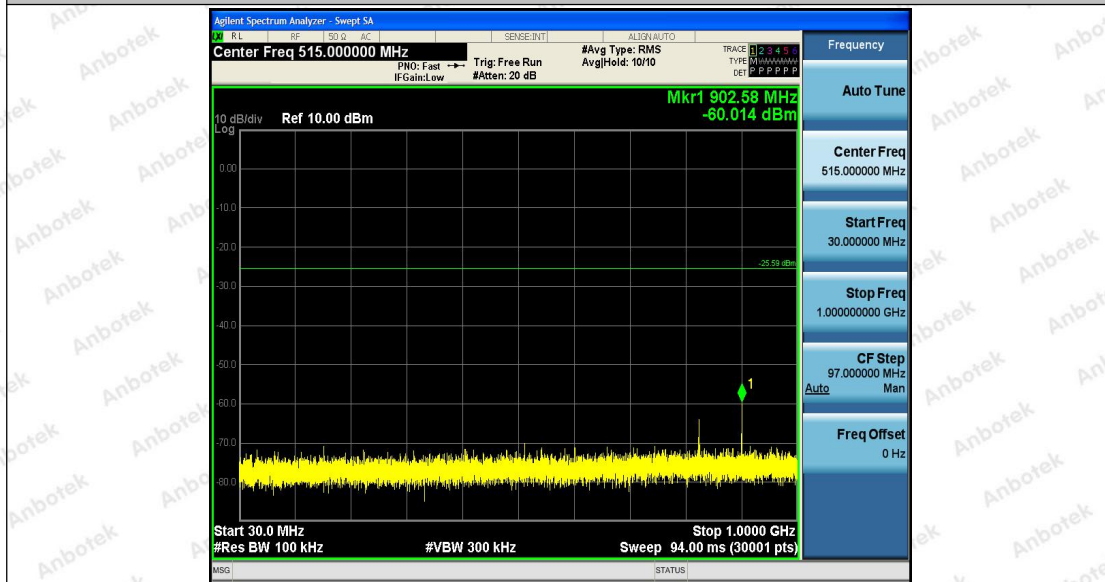

11N40_Ant1_2422_1000~26500