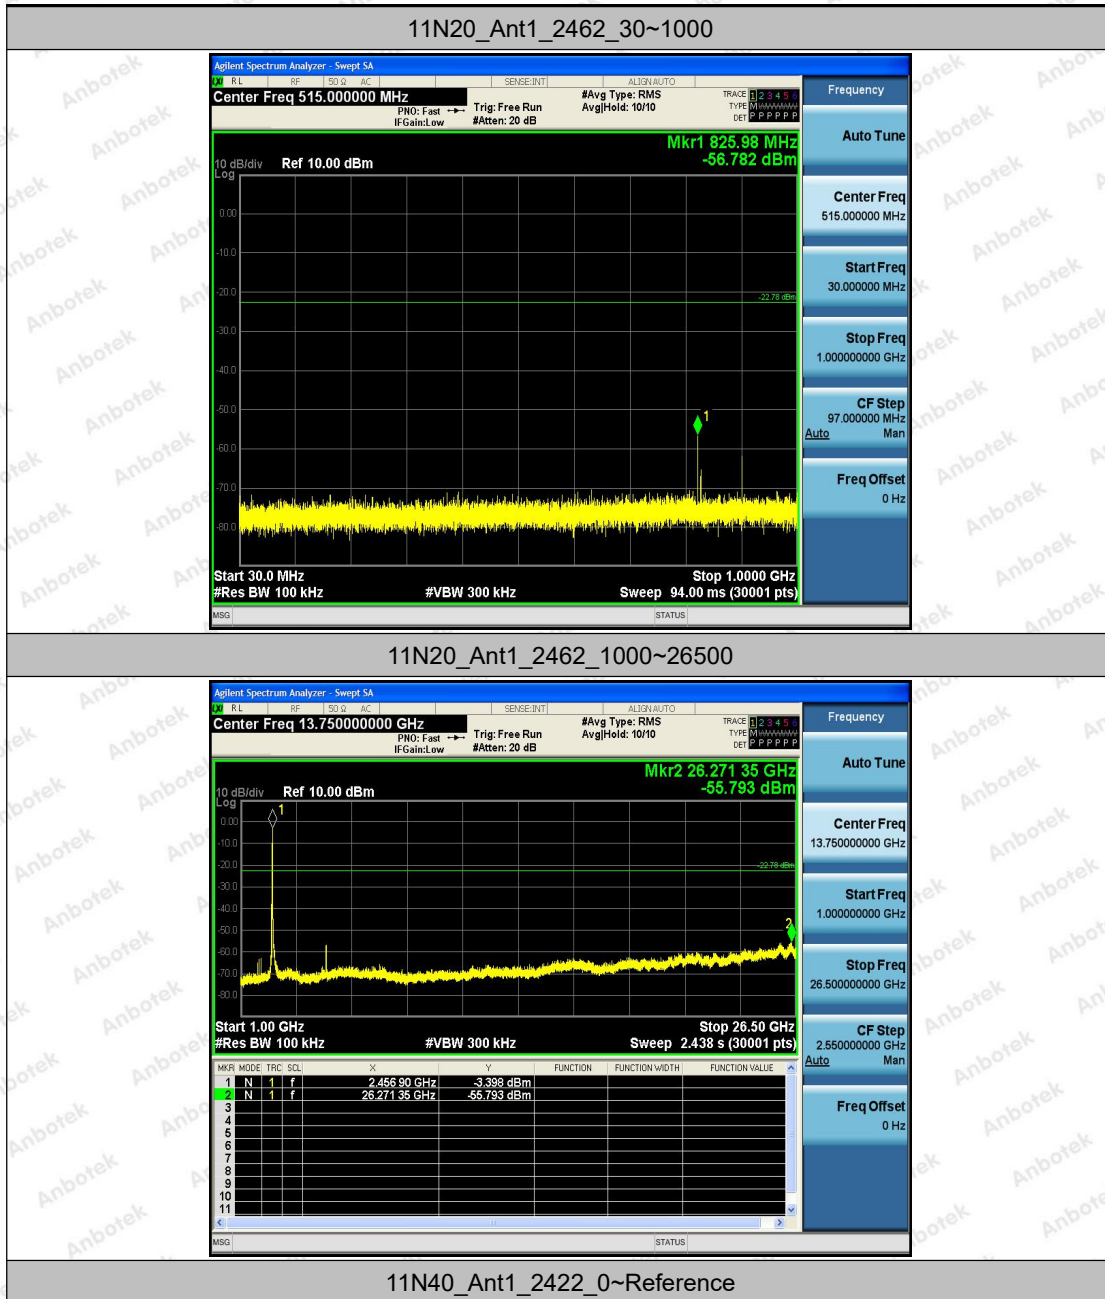

Shenzhen Anbotek Compliance Laboratory Limited

Address: 1/F., Building D, Sogood Science and Technology Park, Sanwei Community, Hangcheng Street, Bao'an District, Shenzhen, Guangdong, China.

Tel: (86) 755-26066440 Fax: (86) 755-26014772 Email: service@anbotek.com

Hotline
400-003-0500
www.anbotek.com