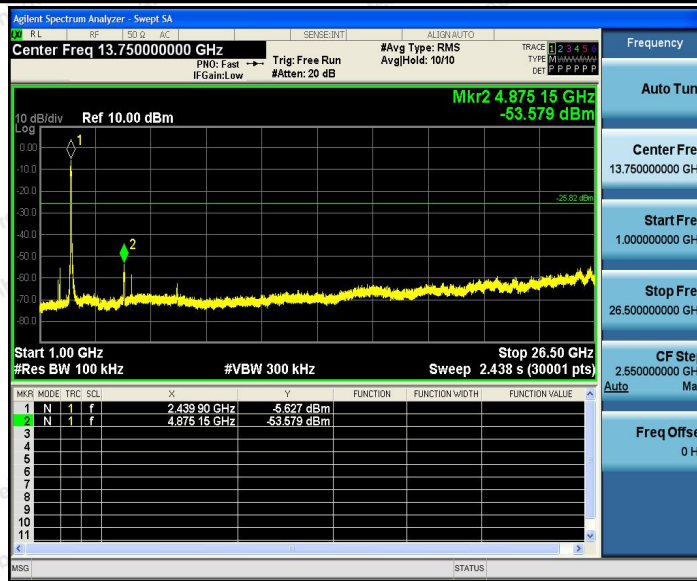

11N40_Ant1_2452_0~Reference