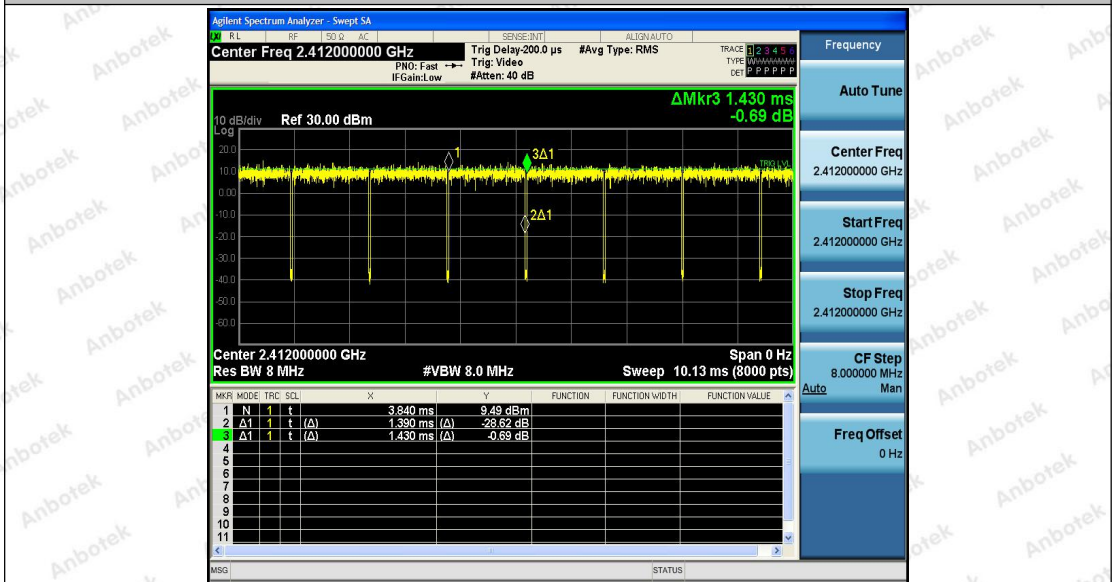

11G_Ant1_2437