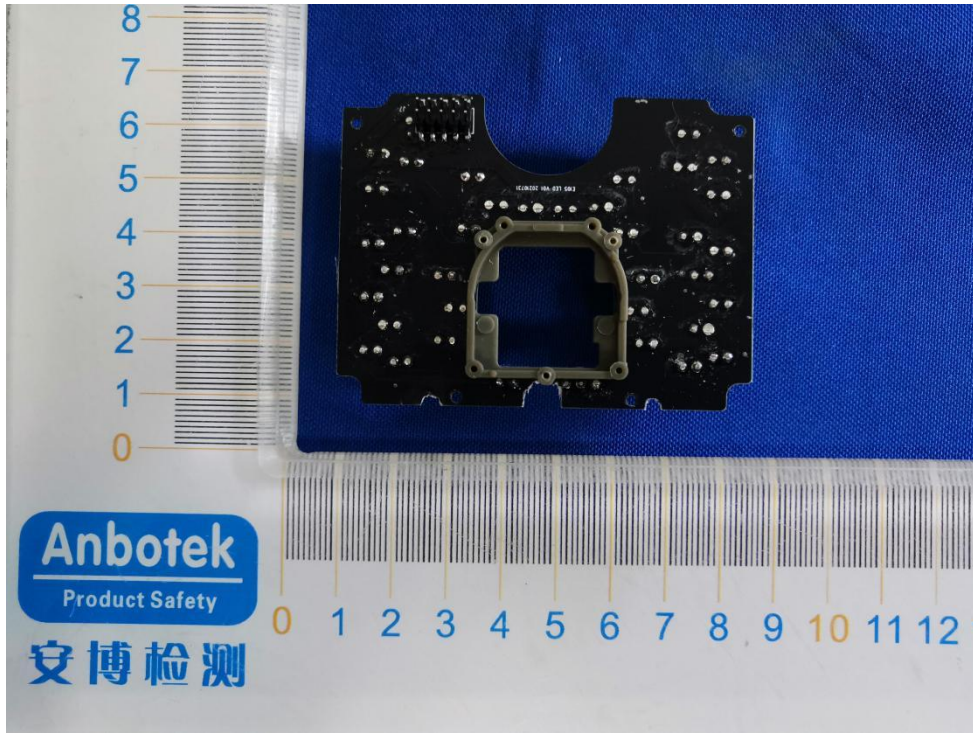

FCC ID: 2AQKA-E105W

BT ANT

WIFI ANT