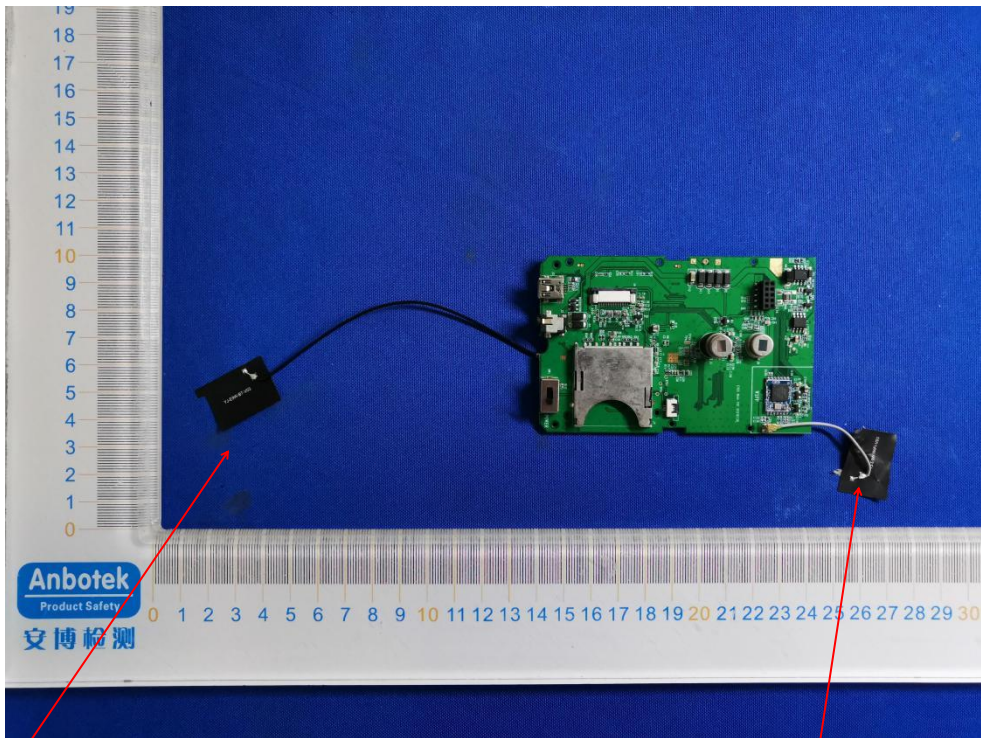

FCC ID: 2AQKA-E105W

BT ANT

WIFI ANT