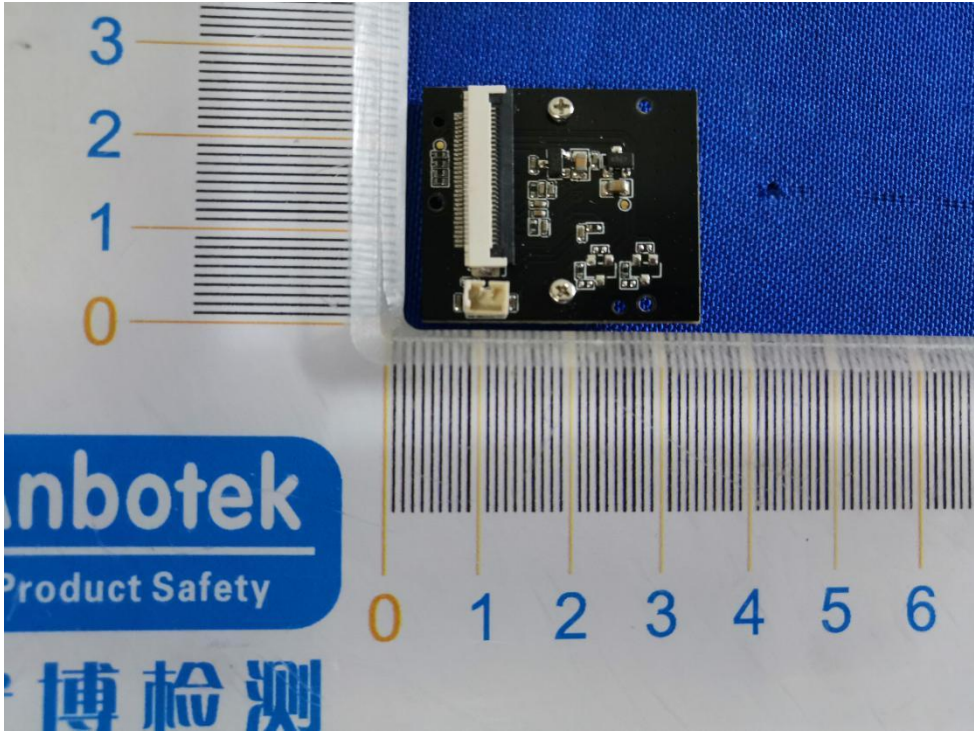

FCC ID: 2AQKA-E105W

BT ANT

WIFI ANT