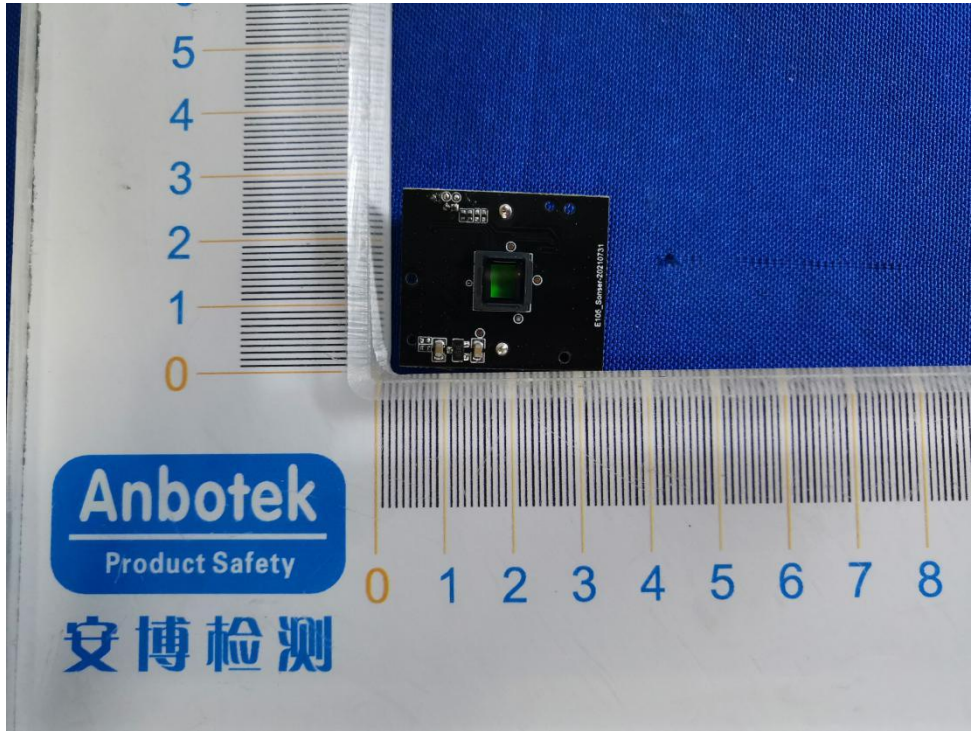

FCC ID: 2AQKA-E105W

BT ANT

WIFI ANT