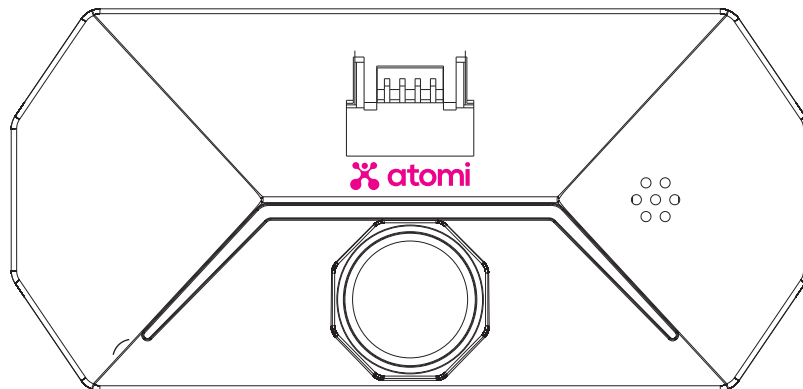

DASH CAM  
FD550W  
silk screen printing

Color: Printed white oil  
Contents: The white part  
Ratio :1:1

PANTONE GOOL GRAY 11C

WHITE