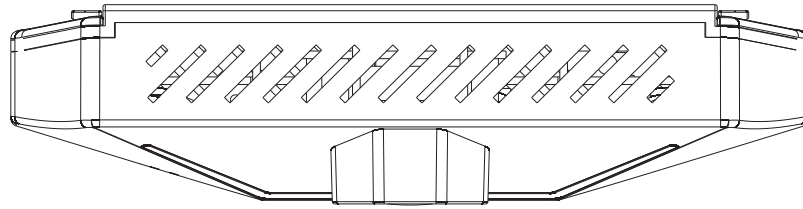

DASH CAM  
FD550W  
silk screen printing

Color: Printed white oil  
Contents: The white part  
Ratio :1:1

PANTONE GOOL GRAY 11C

WHITE