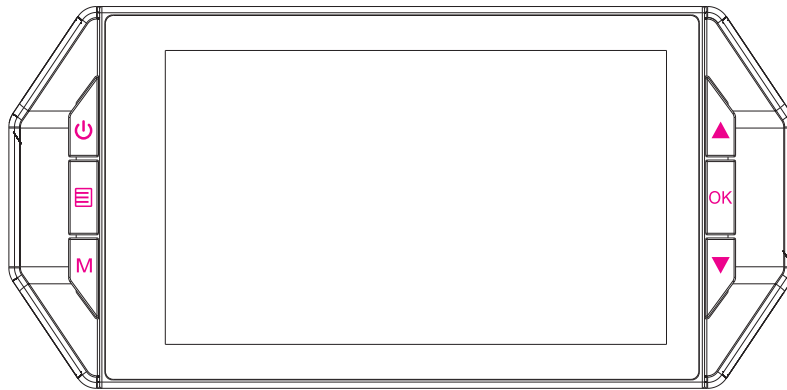

DASH CAM  
FD550W  
silk screen printing

Color: Printed white oil  
Contents: The white part  
Ratio :1:1

PANTONE GOOL GRAY 11C

WHITE