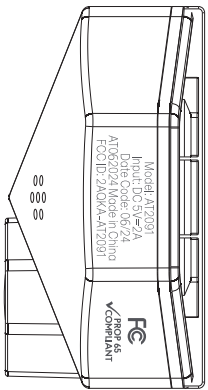

DASH CAM  
FD550W  
silk screen printing

Color: Printed white oil  
Contents: The white part  
Ratio :1:1

PANTONE GOOL GRAY 11C

WHITE