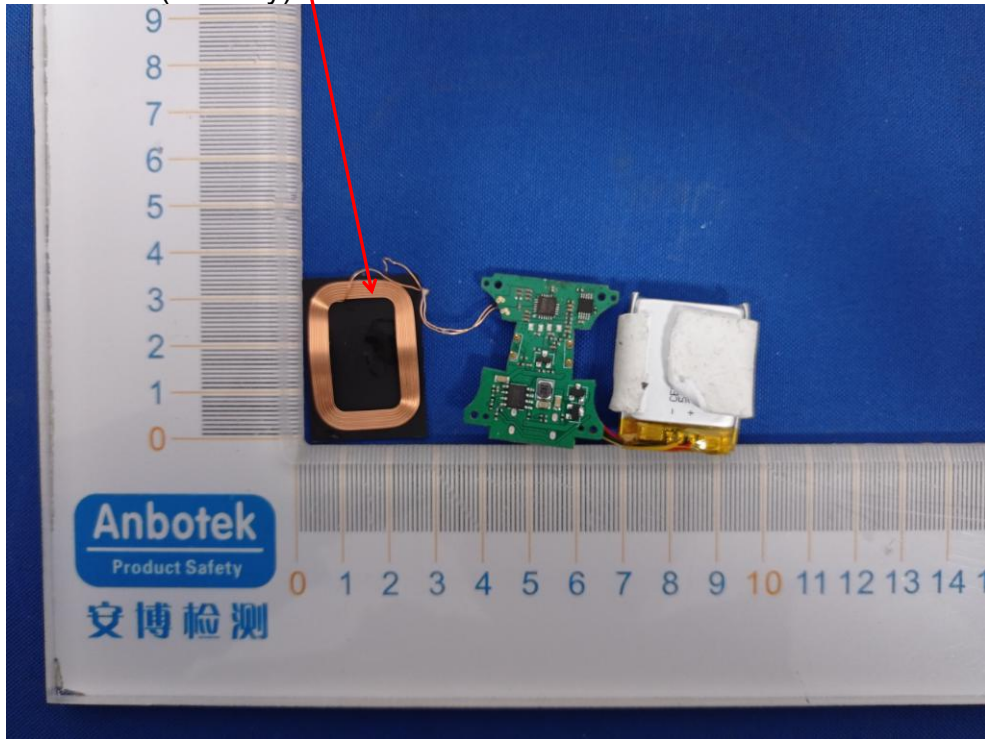

FCC ID: 2AQK8-D600

WPT ANT (RX only)

BT ANT