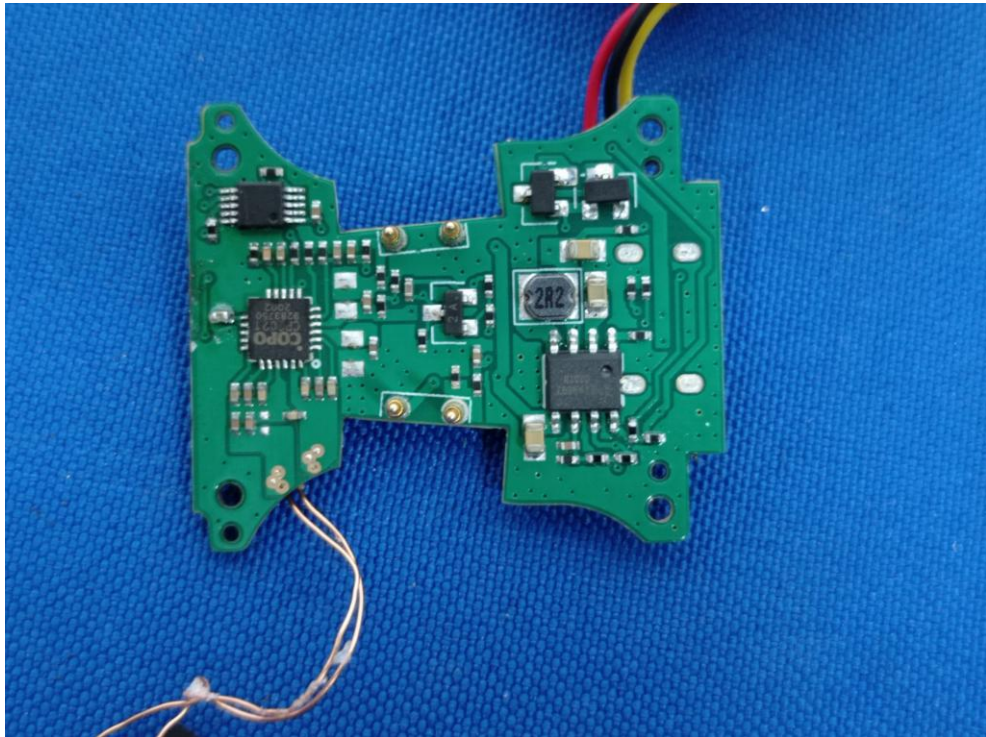

FCC ID: 2AQK8-D600

WPT ANT (RX only)

BT ANT