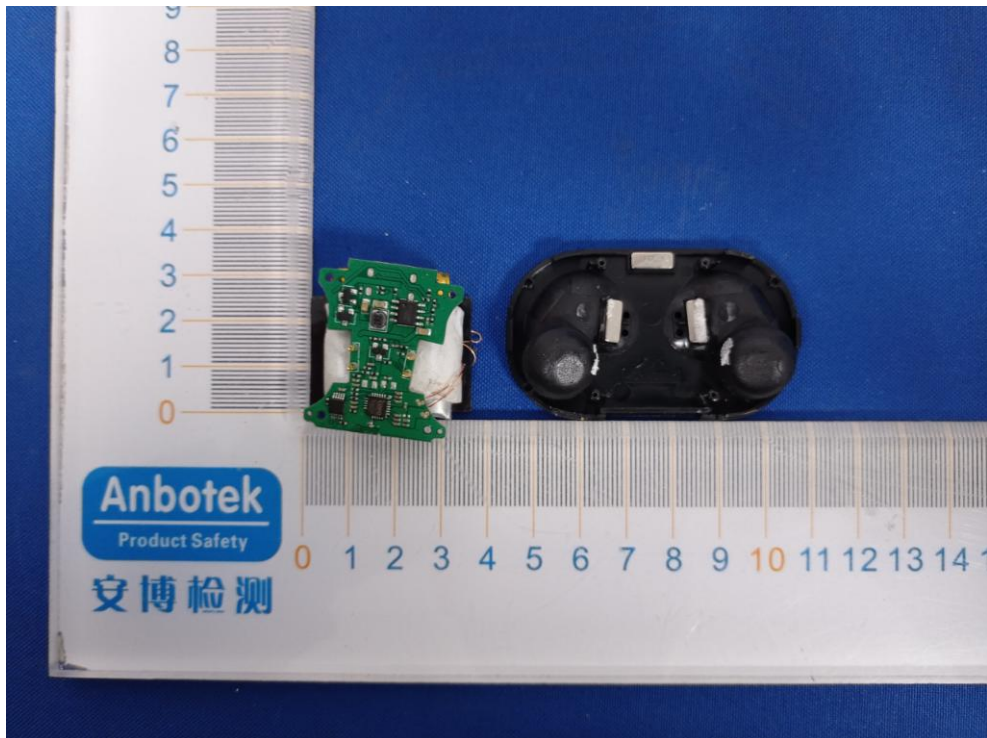

FCC ID: 2AQK8-D600

WPT ANT (RX only)

BT ANT