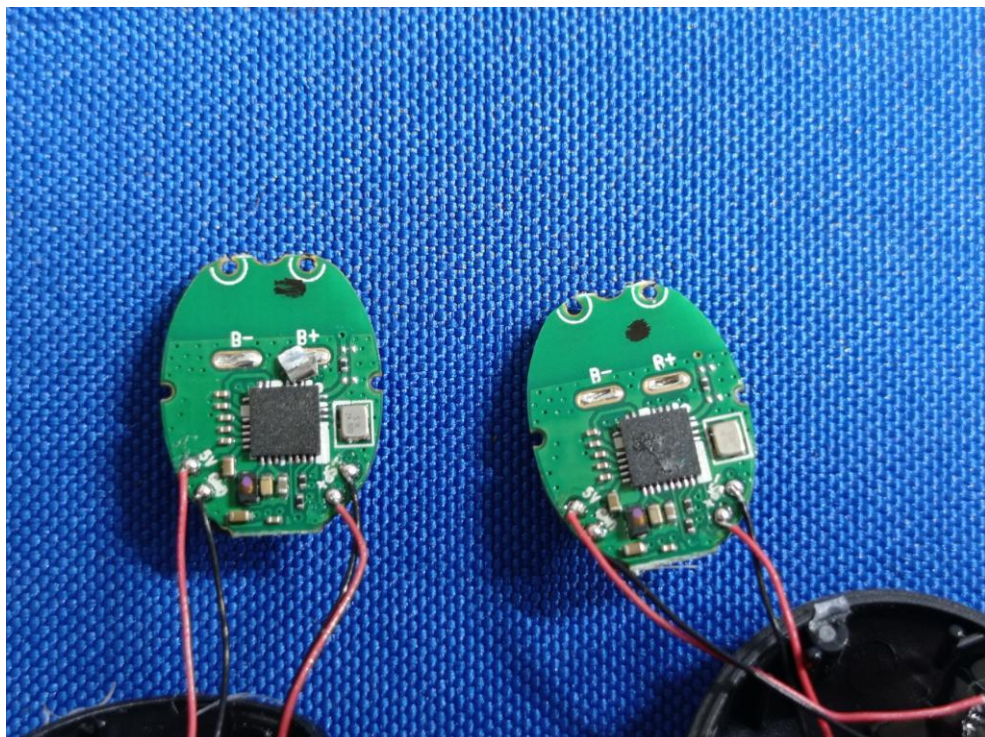

FCC ID: 2AQK8-D600

WPT ANT (RX only)

BT ANT