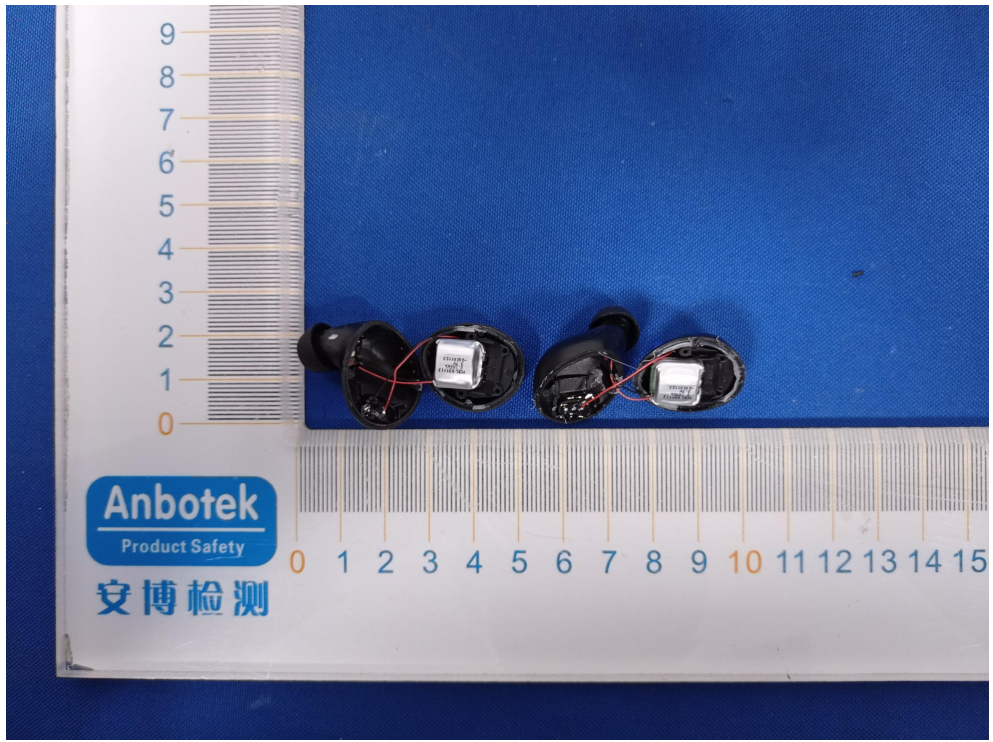

FCC ID: 2AQK8-D600

WPT ANT (RX only)

BT ANT