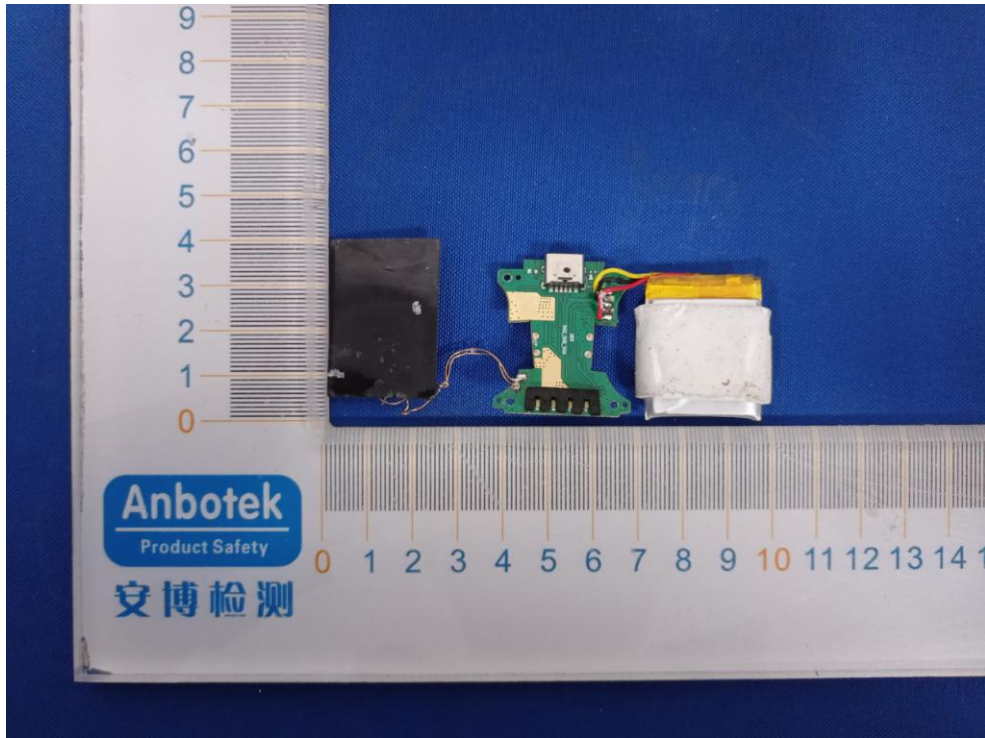

FCC ID: 2AQK8-D600

WPT ANT (RX only)

BT ANT