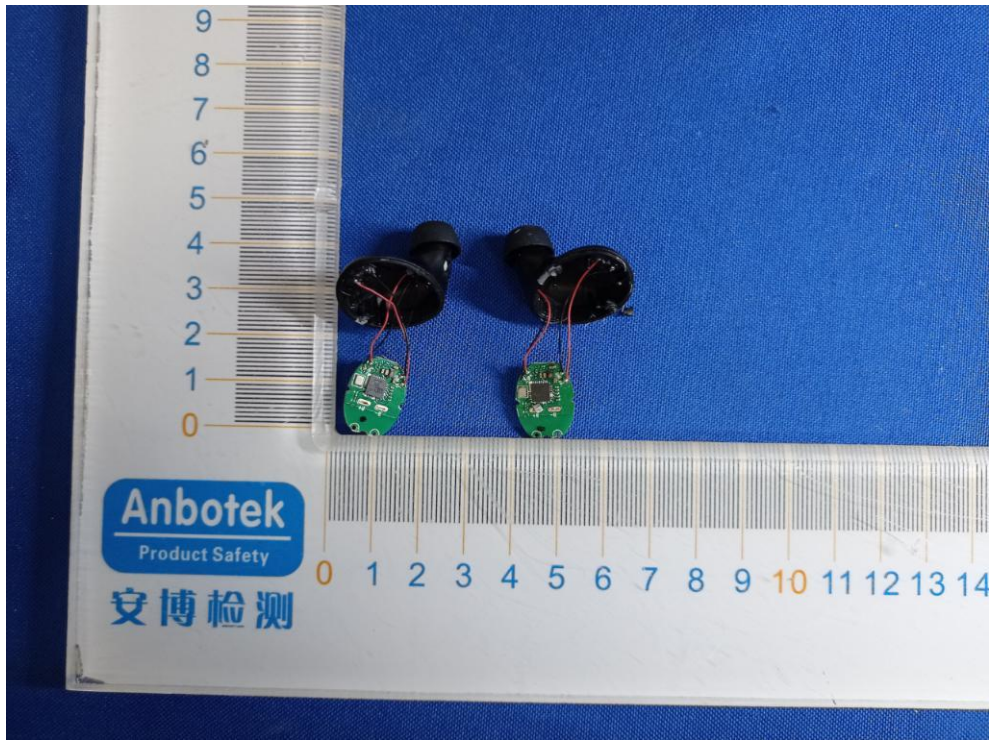

FCC ID: 2AQK8-D600

WPT ANT (RX only)

BT ANT