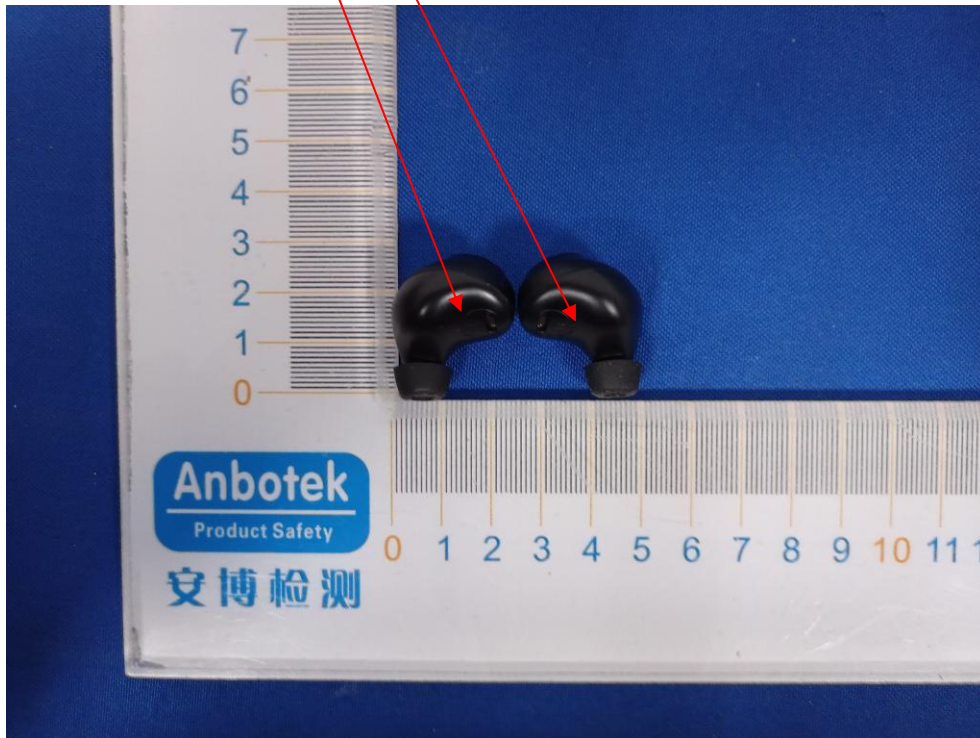

Label Location On EUT

Label

FCC ID: 2AQK8-D600