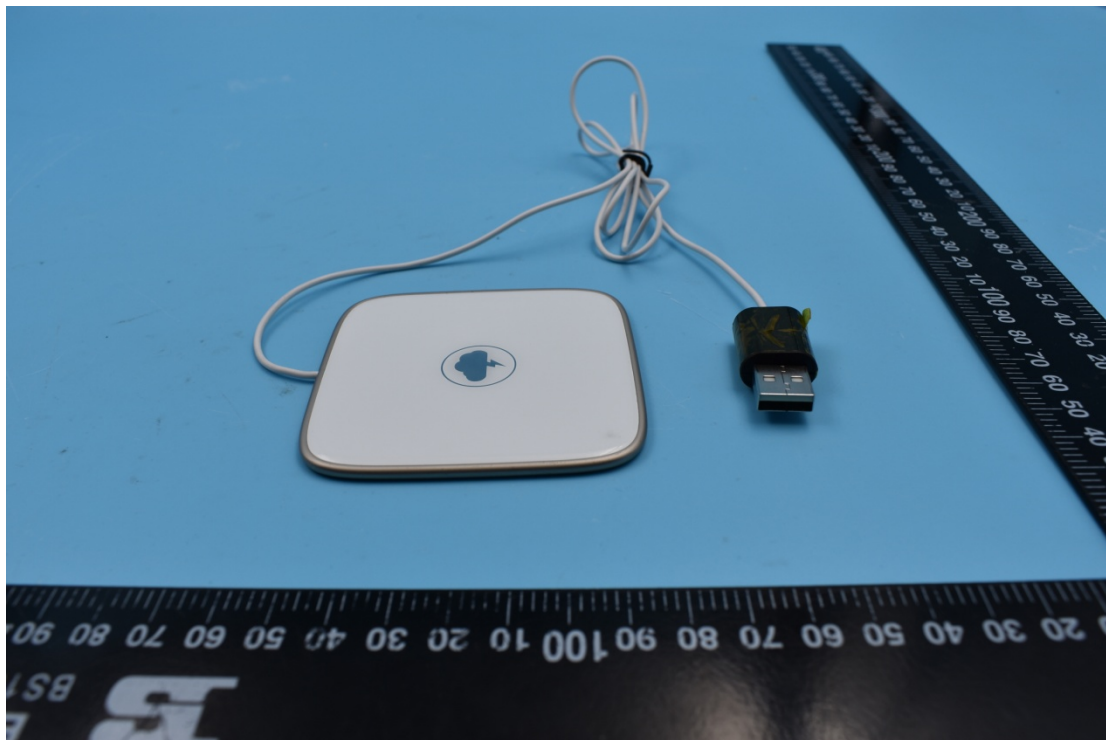

Model Name: LXWCD02A

FCC ID:2AQK7-LXWCD02

External Photos

1. EUT front view

2. EUT rear view

3. EUT left side view

4. EUT right side view

5. EUT top view

6. EUT bottom view