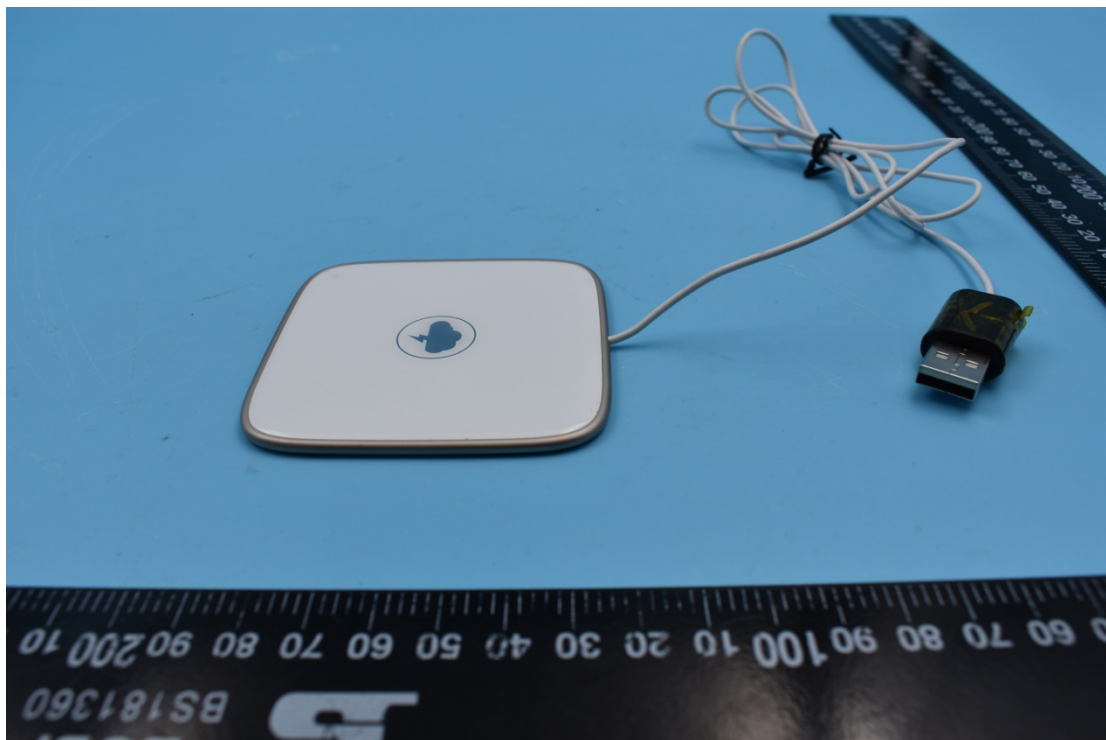

Model Name: LXWCD02A

FCC ID:2AQK7-LXWCD02

External Photos

1. EUT front view

2. EUT rear view

3. EUT left side view

4. EUT right side view

5. EUT top view

6. EUT bottom view