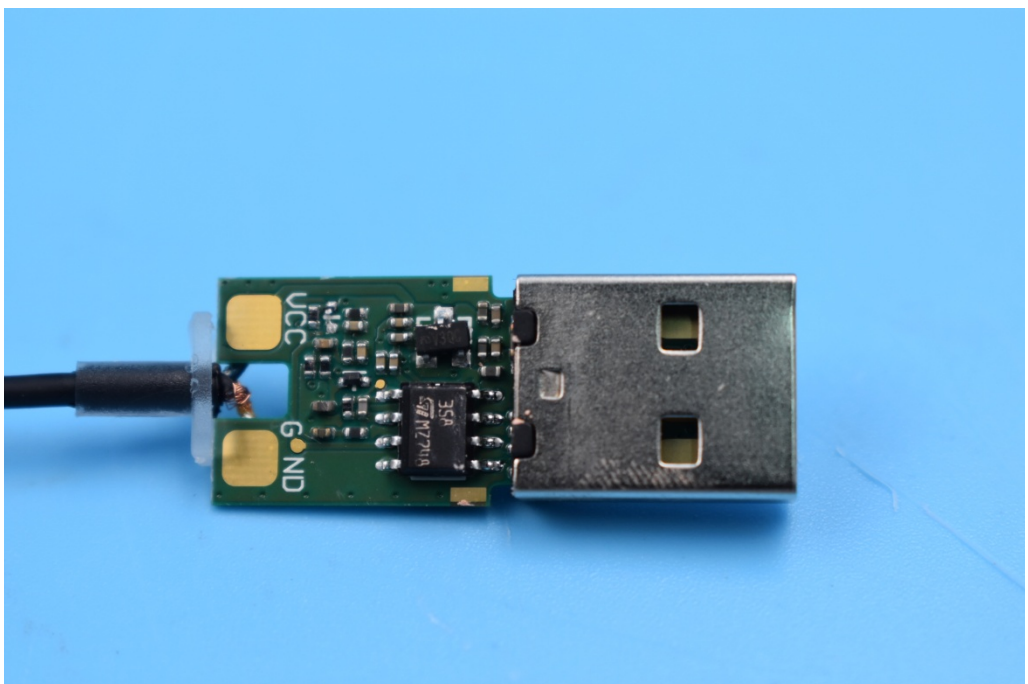

FCC ID:2AQK7-LXWCD01 Internal Photos

Model No:LXWCD01

1. EUT uncover view

2. Mainboard front view

**Model No: LXWCD03**