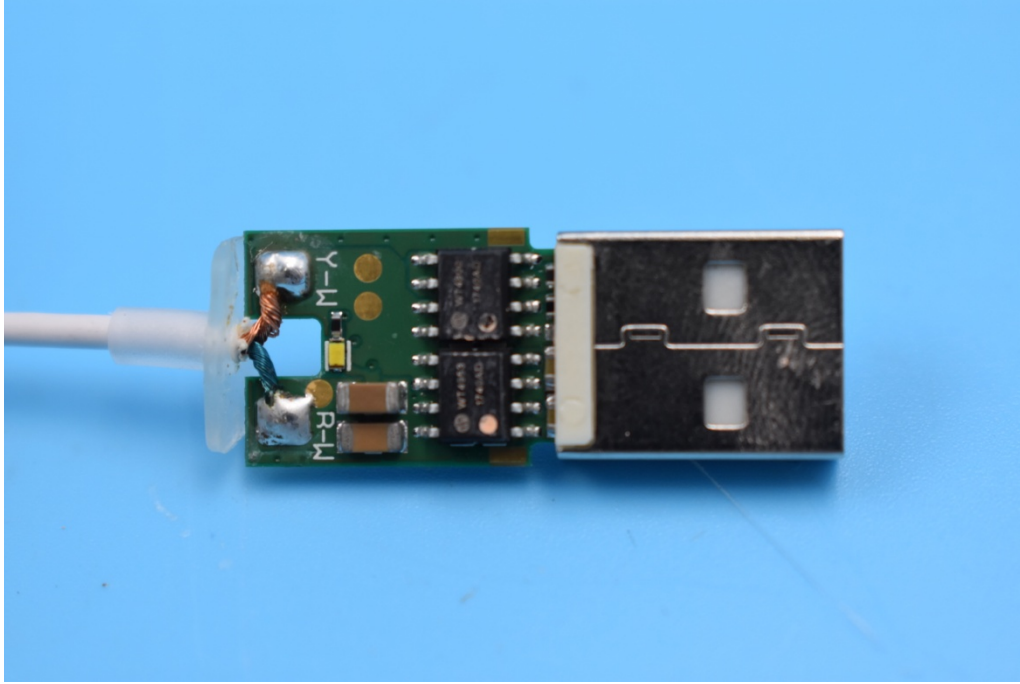

FCC ID:2AQK7-LXWCD01 Internal Photos

Model No:LXWCD01

1. EUT uncover view

2. Mainboard front view

**Model No: LXWCD03**