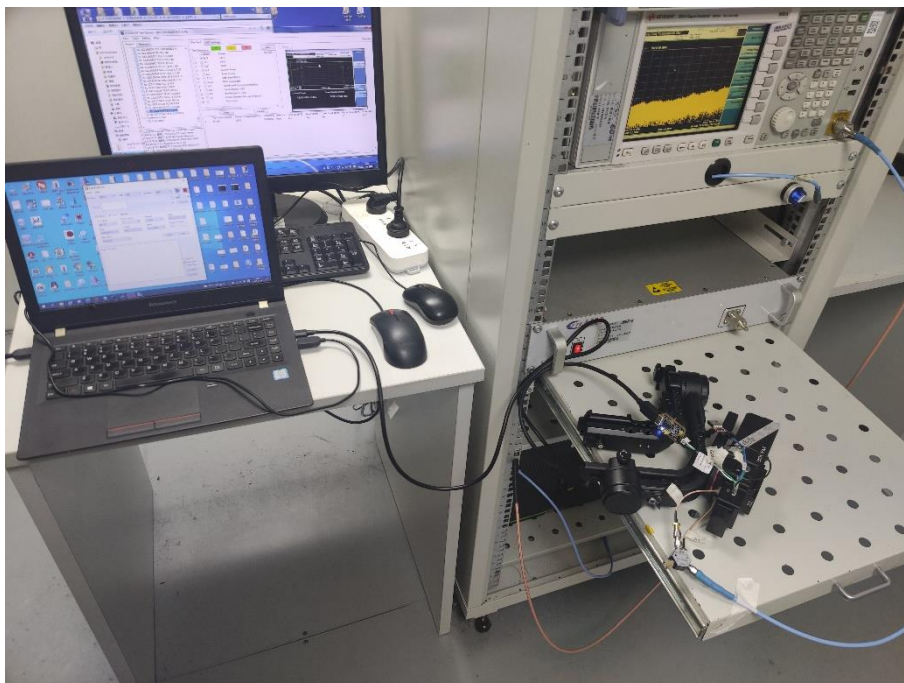

TEST SETUP PHOTOS

1 Radiated Test Photo

Below 30MHz

30MHz-1GHz

Close-up

Above 1GHz

Close-up

2 Conducted Test Photo

Conducted Test-BLE

Conducted Test-2.4G ISM Band (GFSK modulation)

3 Conducted Emissions

Test Photo 1

Test Photo 2