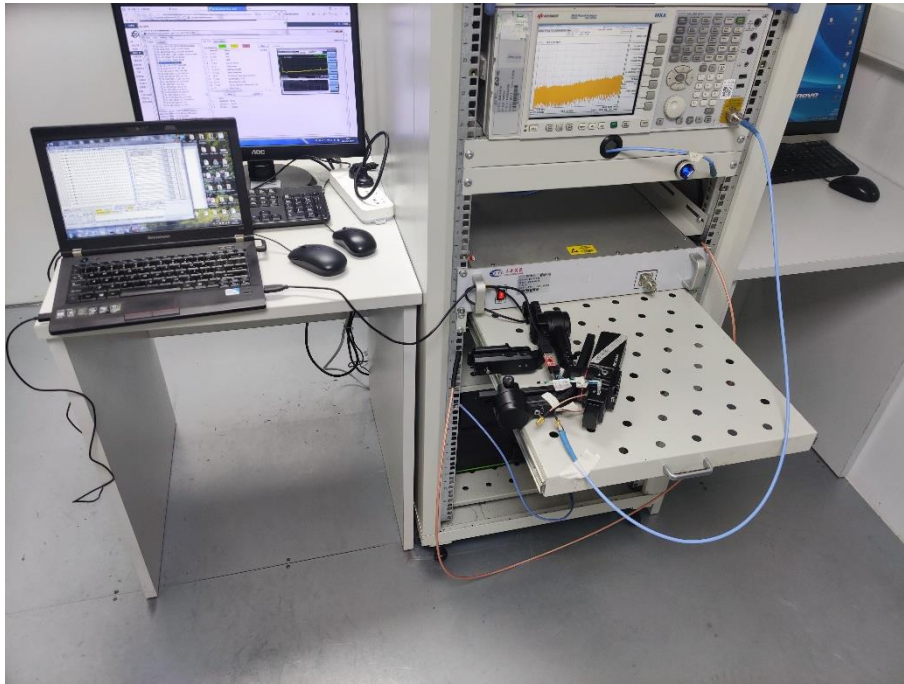

TEST SETUP PHOTOS

1 Radiated Test Photo

Below 30MHz

30MHz-1GHz

Close-up

Above 1GHz

Close-up

2 Conducted Test Photo

Conducted Test-BLE

Conducted Test-2.4G ISM Band (GFSK modulation)

3 Conducted Emissions

Test Photo 1

Test Photo 2