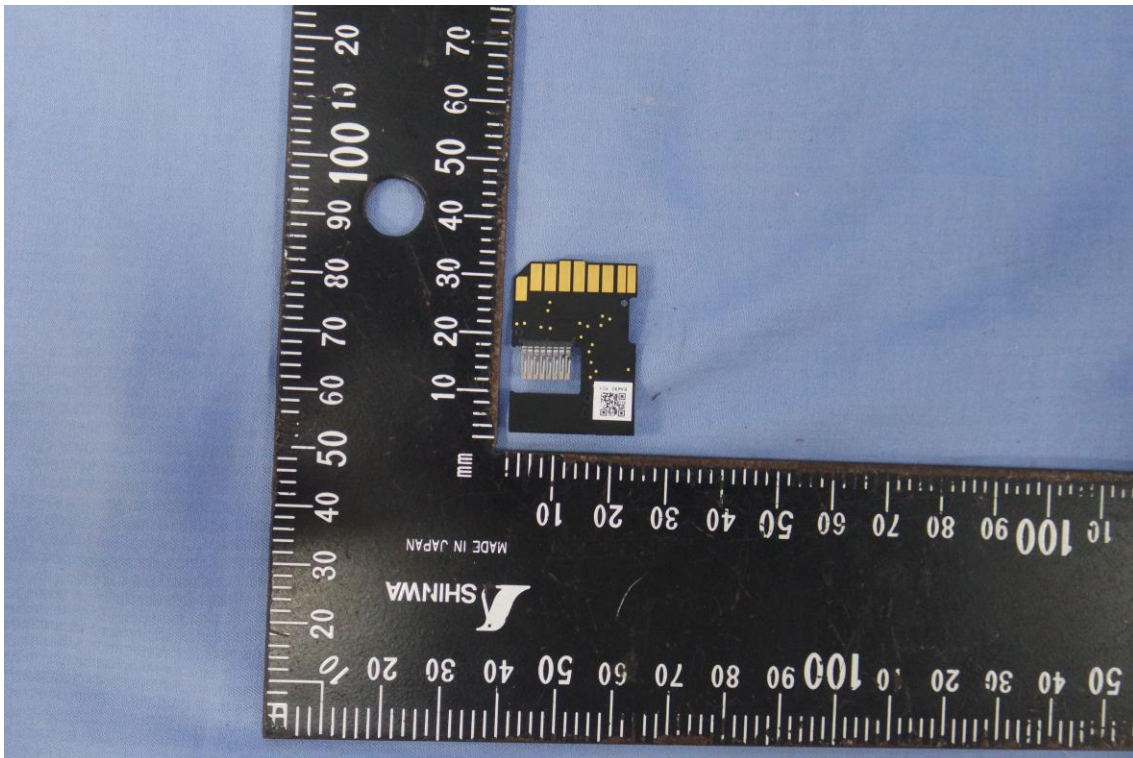

INTERNAL PHOTOGRAPHS OF EUT

Antenna

Report No.: T180626L01

Crystal & Module